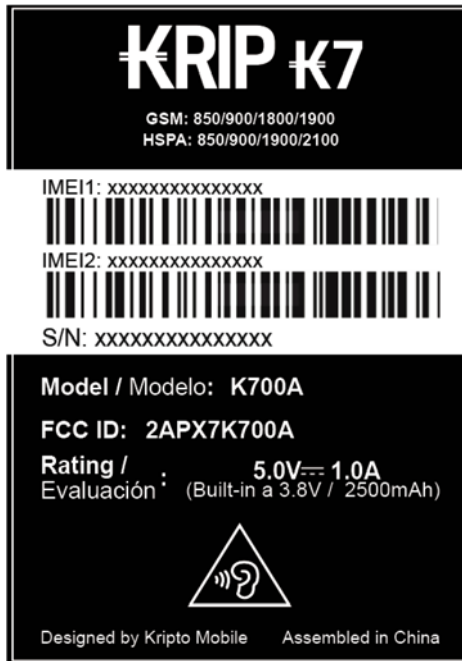

## EXHIBIT A - FCC ID LABEL AND LOCATION

### FCC ID Label

### FCC ID Label Location Information

The label shown shall be permanently affixed at a conspicuous location on the device and be readily visible to the user at the time purchase (Labeling requirements per 2.925)