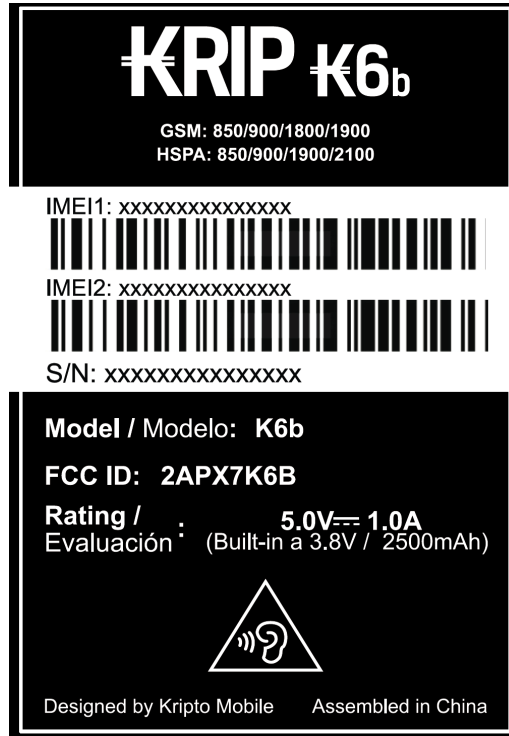

EXHIBIT A - FCC ID LABEL AND LOCATION

FCC ID Label

FCC ID Label Location Information

The label shown shall be permanently affixed at a conspicuous location on the device and be readily visible to the user at the time purchase (Labeling requirements per 2.925)