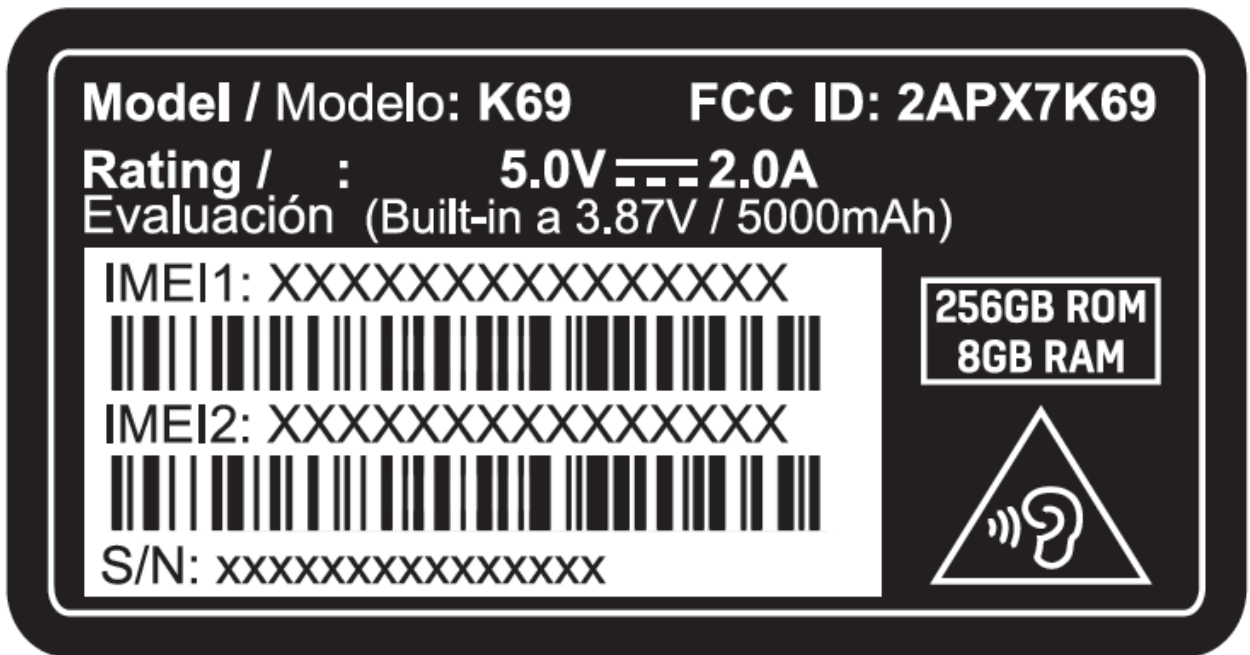

### FCC ID Label

### FCC ID Label Location Information

The label shown shall be permanently affixed at a conspicuous location on the device and be readily visible to the user at the time purchase (Labeling requirements per 2.925)