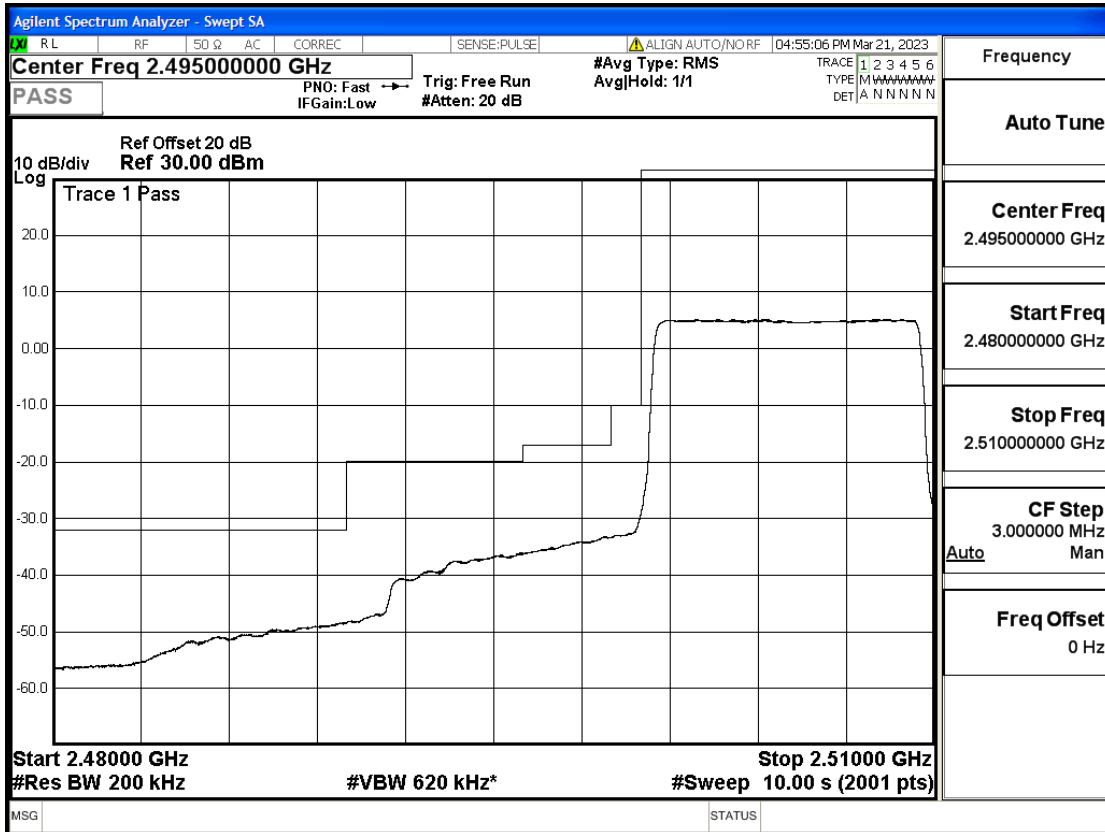

Band7-10-2505-QPSK-50#LOW@Pass