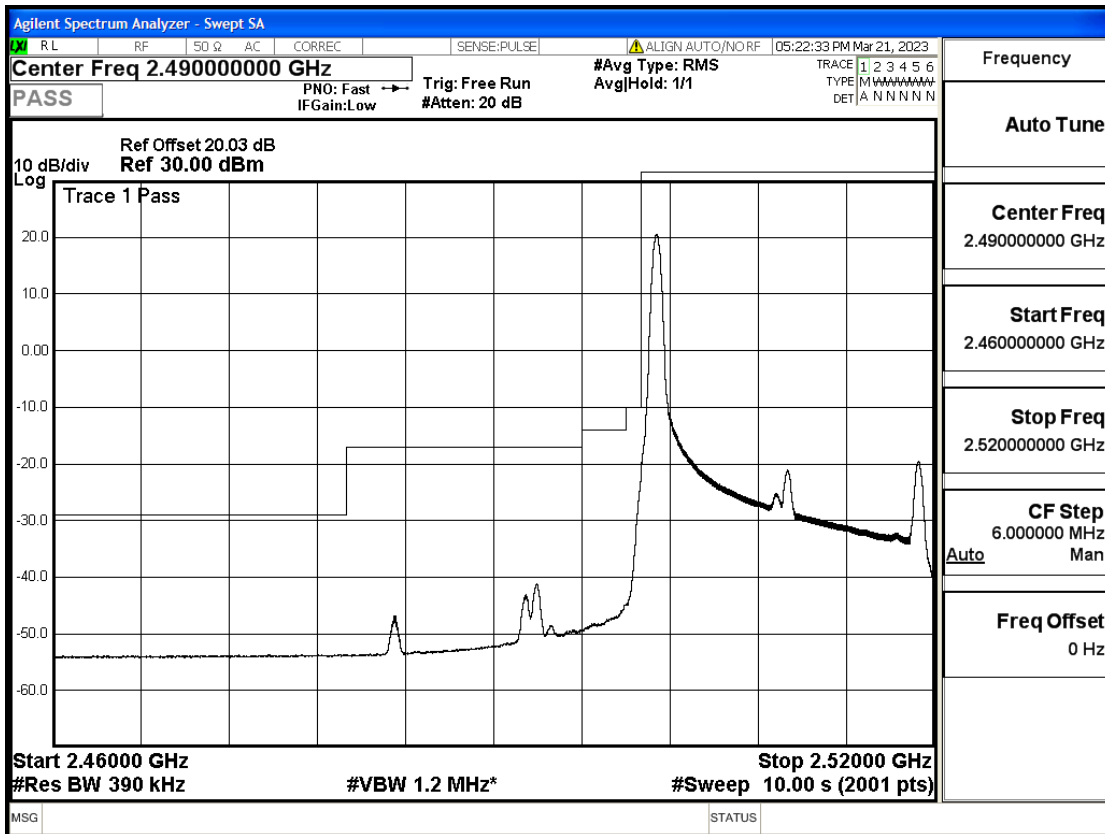

Band7-20-2510-16QAM-1#LOW@Pass