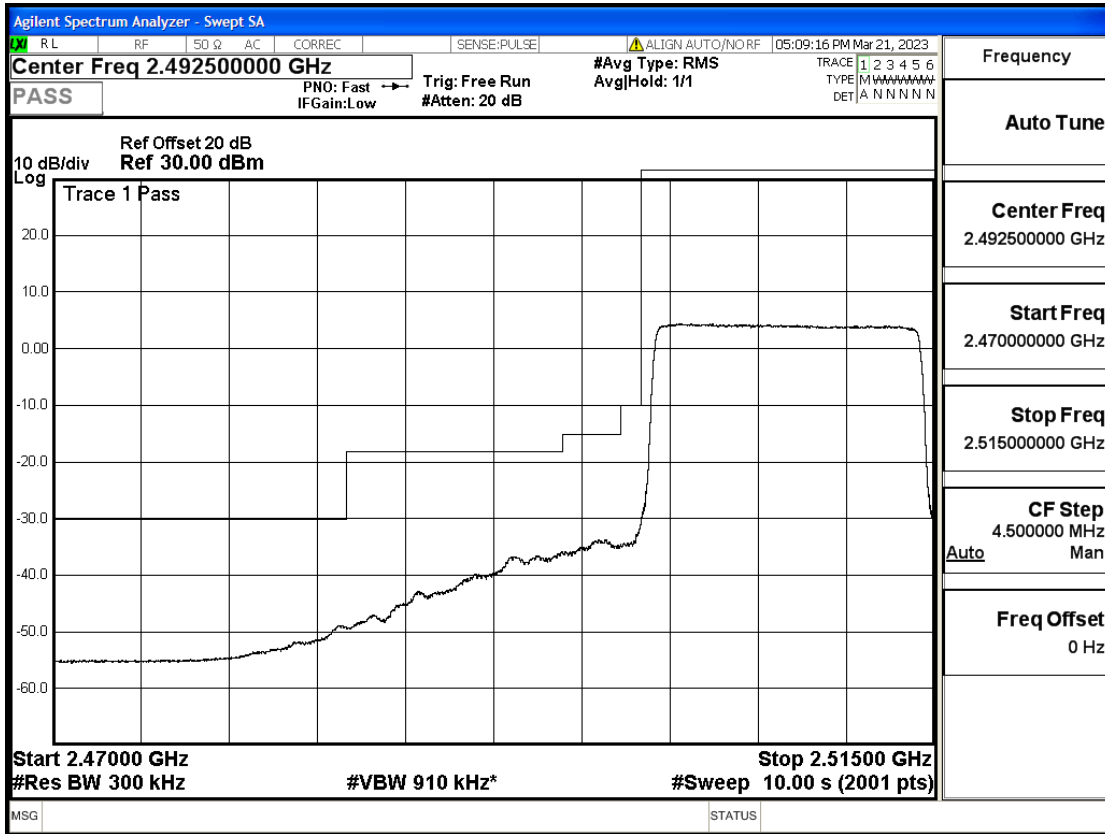

Band7-15-2507.5-16QAM-75#LOW@Pass