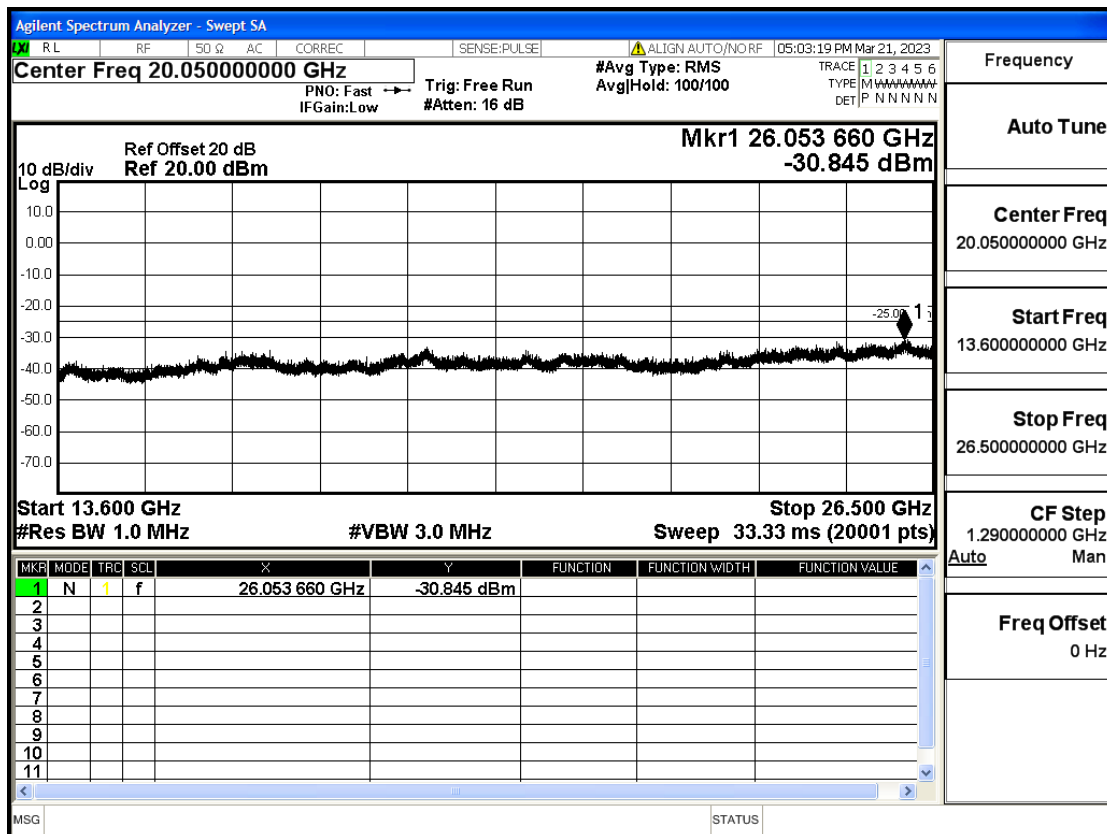

OB7-10-2565-QPSK-50#LOW@13.6GHz-26.5GHz@Pass