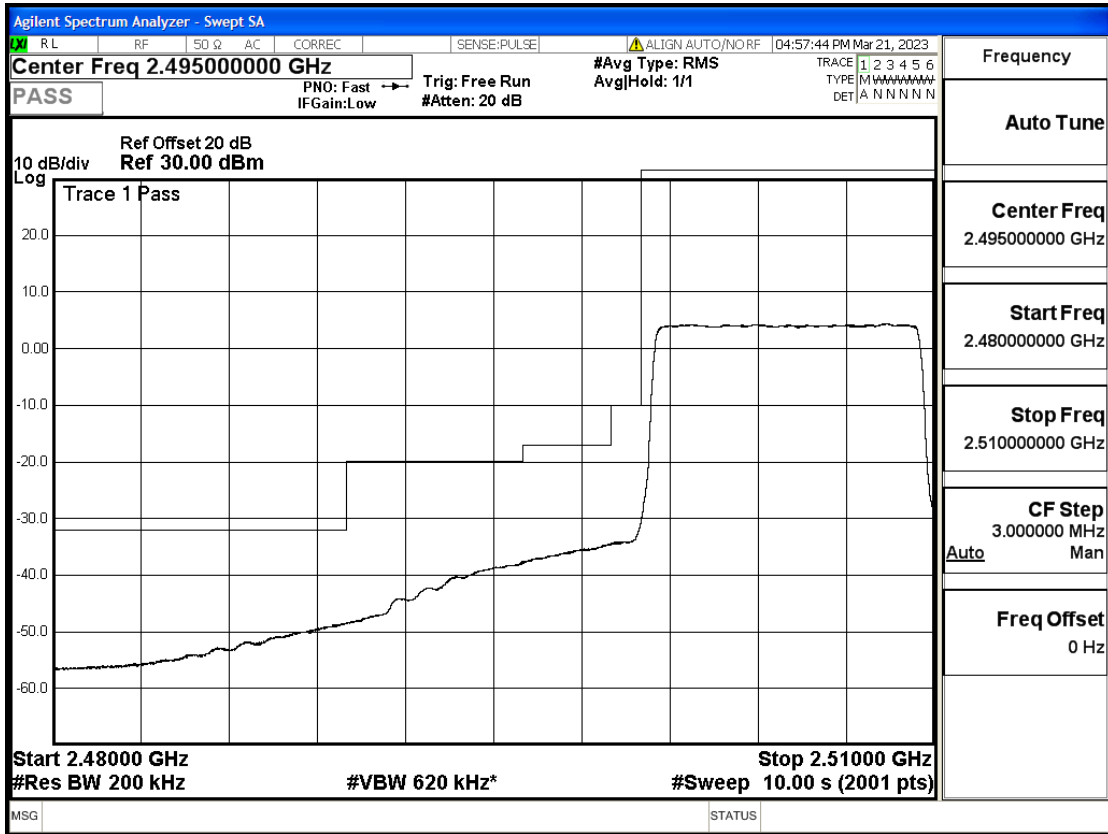

Band7-10-2505-16QAM-50#LOW@Pass