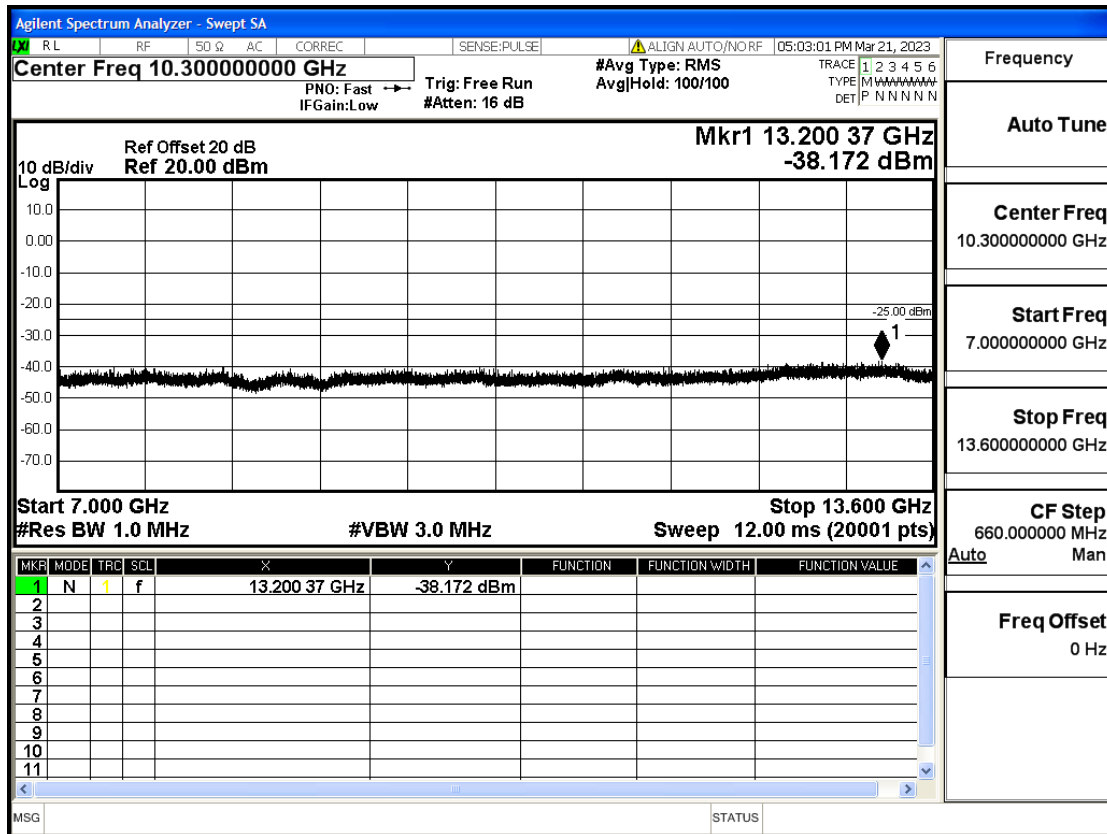

OB7-10-2565-QPSK-50#LOW@7GHz-13.6GHz@Pass