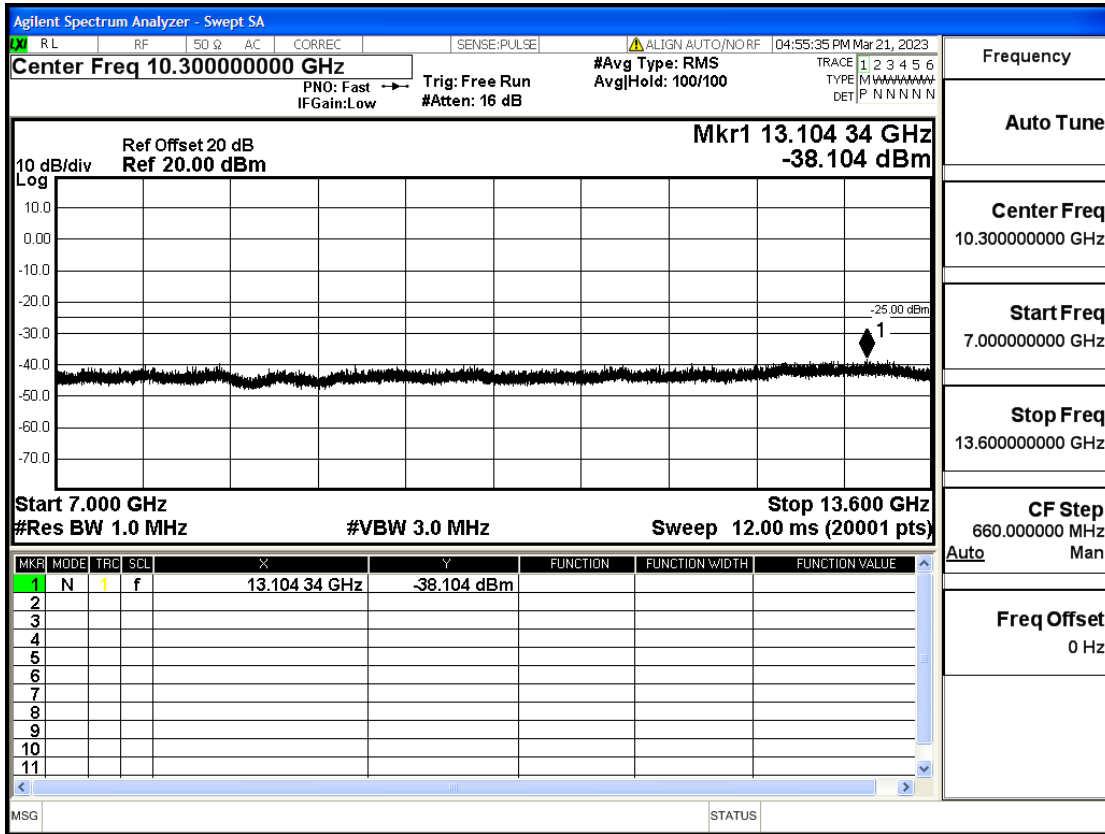

OB7-10-2505-QPSK-50#LOW@7GHz-13.6GHz@Pass