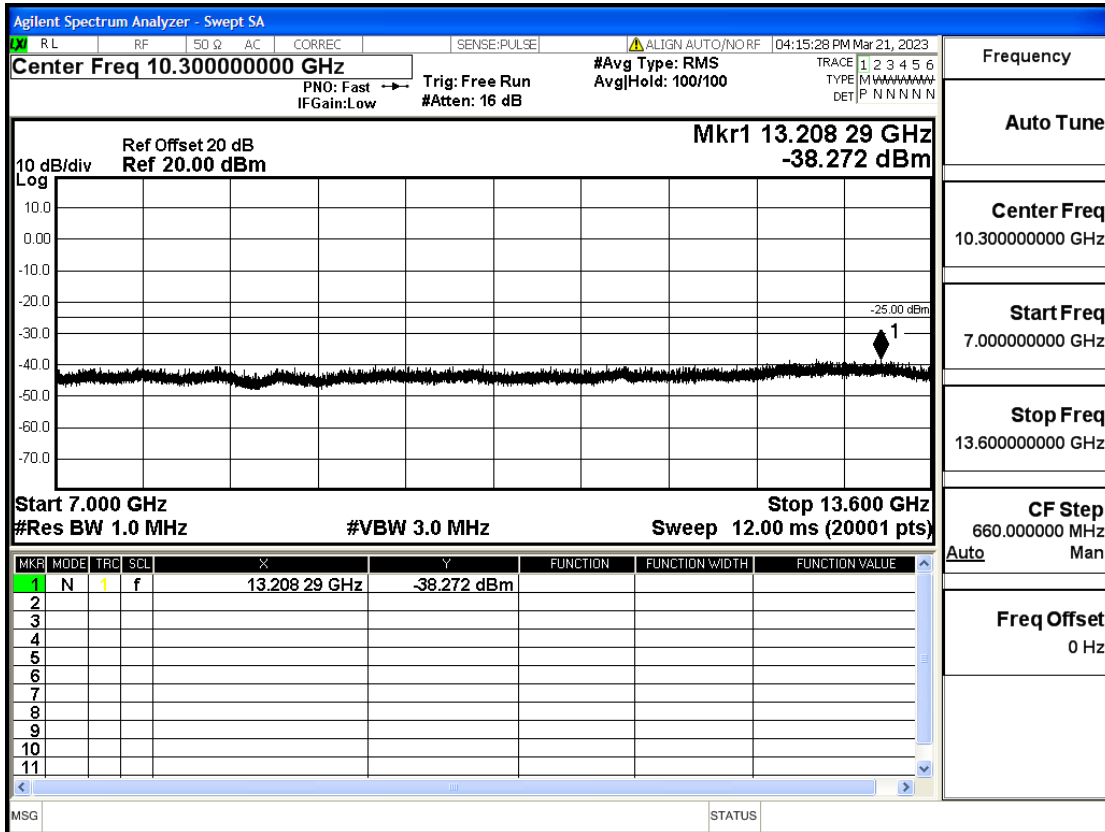

OB7-5-2535-QPSK-25#LOW@7GHz-13.6GHz@Pass