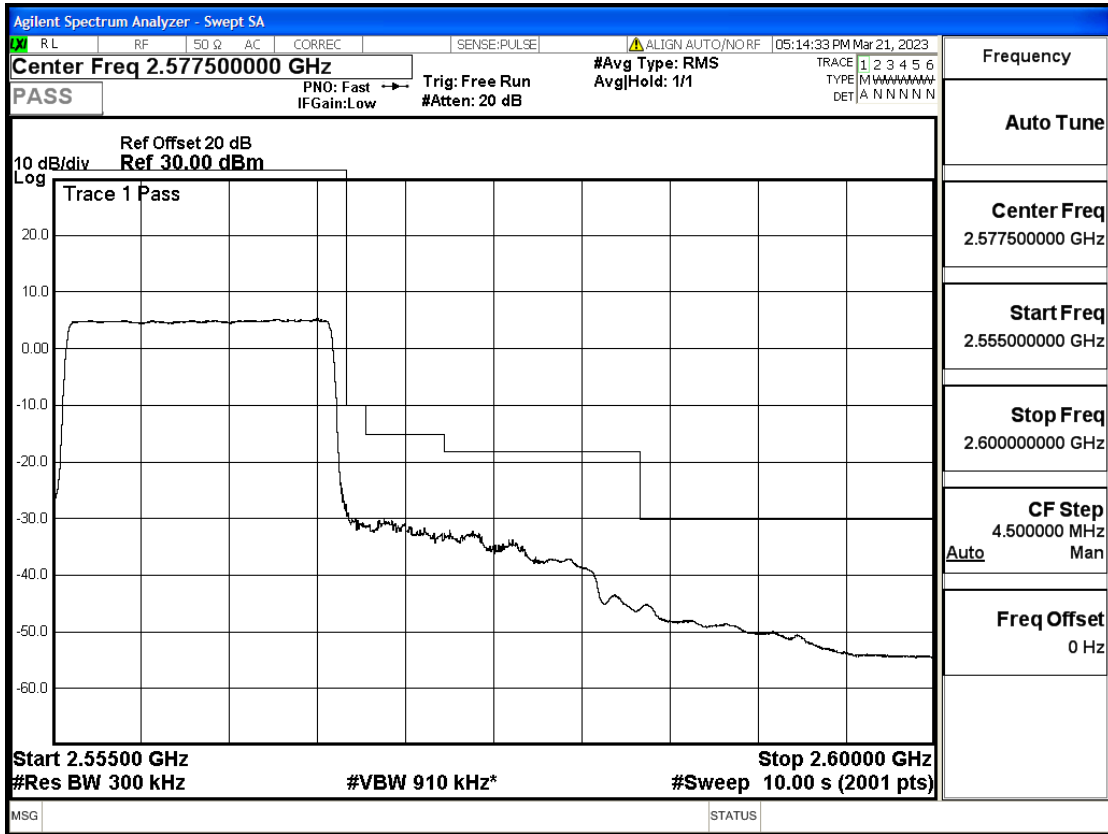

Band7-15-2562.5-QPSK-75#LOW@Pass