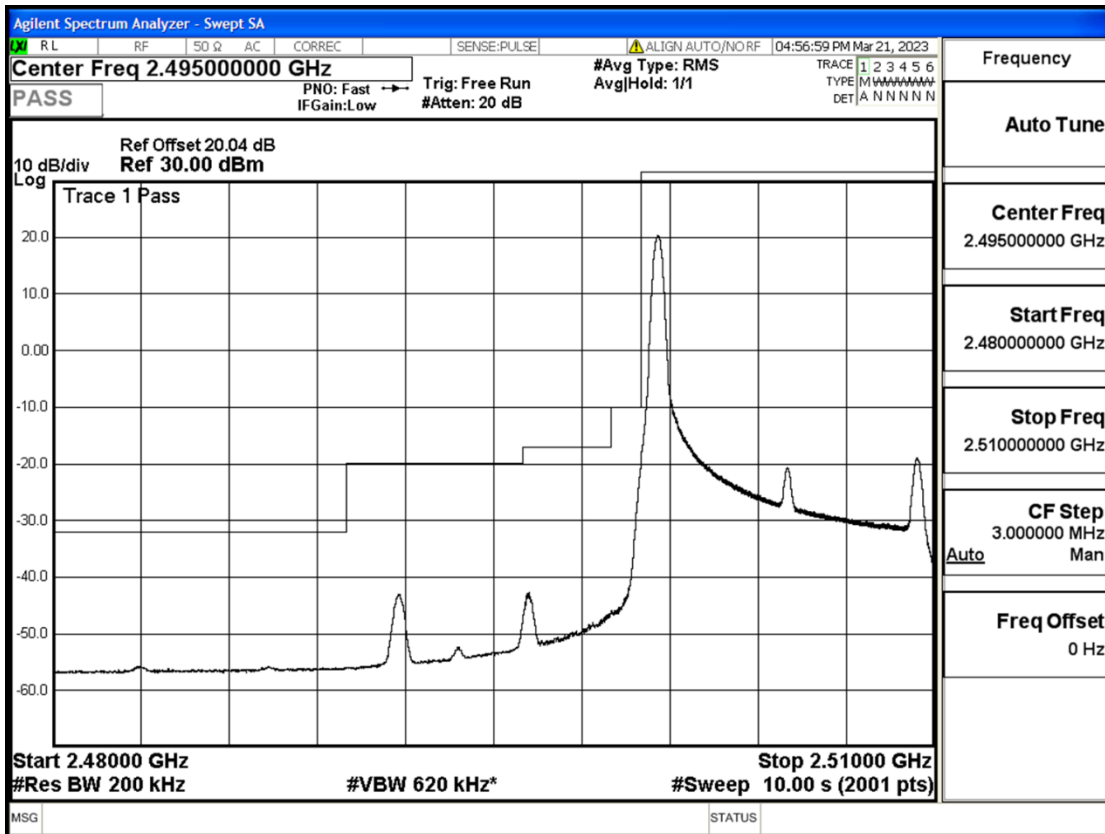

Band7-10-2505-QPSK-1#LOW@Pass