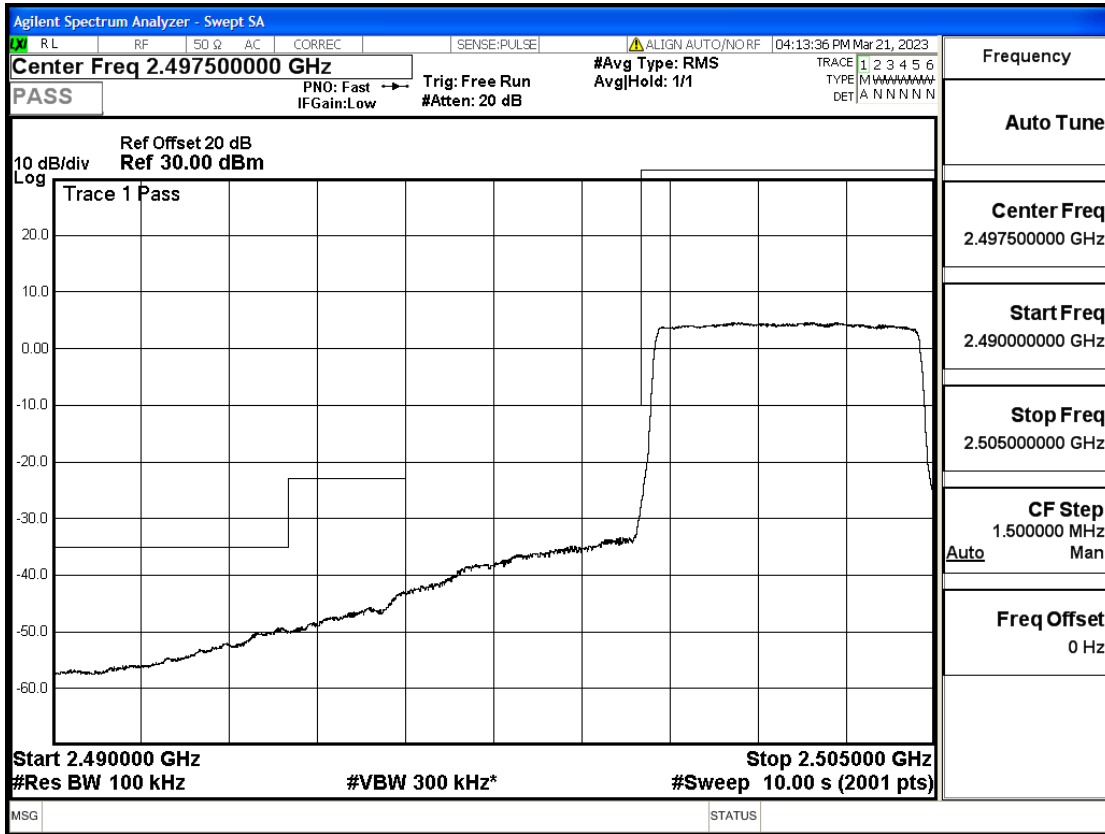

Band7-5-2502.5-16QAM-25#LOW@Pass