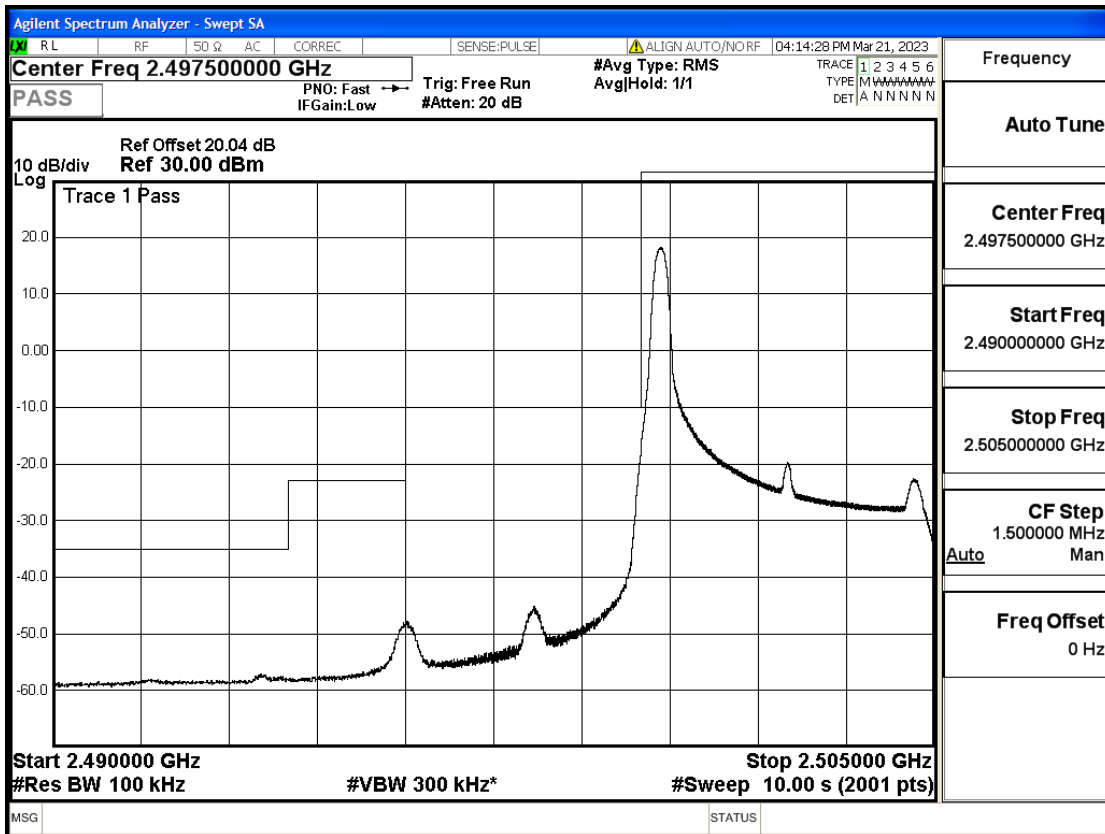

Band7-5-2502.5-16QAM-1#LOW@Pass