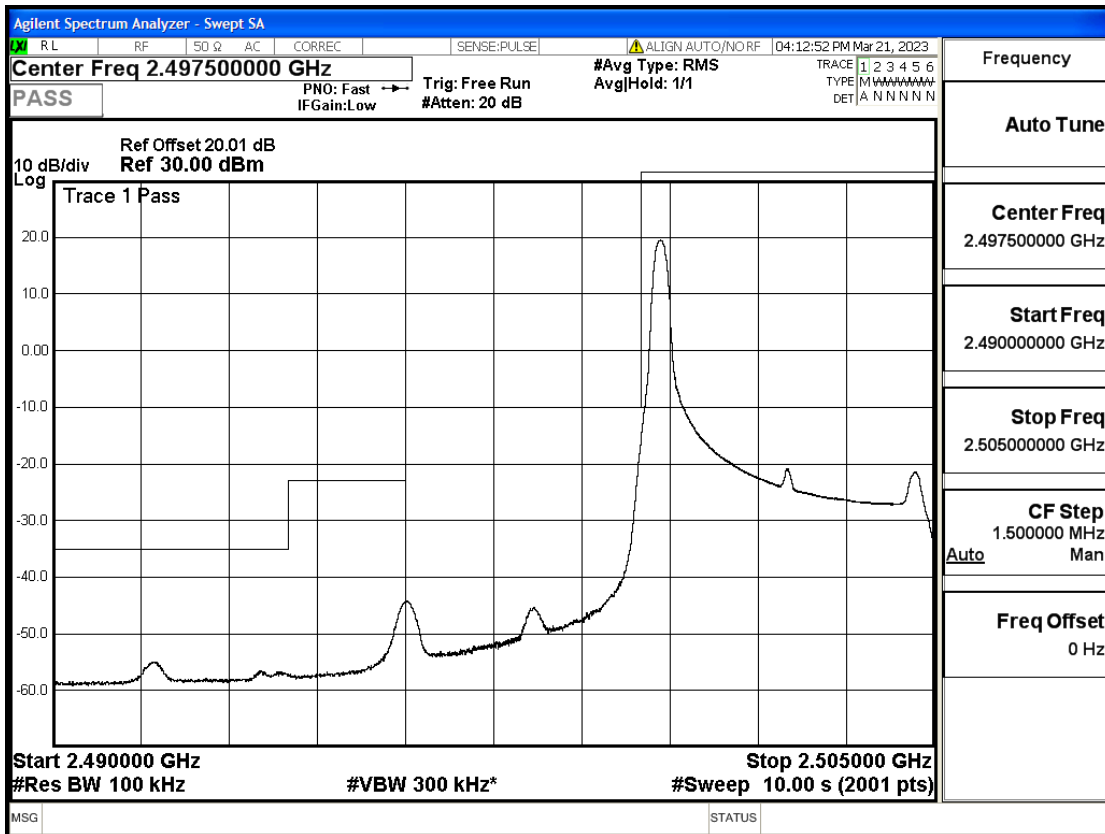

Band7-5-2502.5-QPSK-1#LOW@Pass