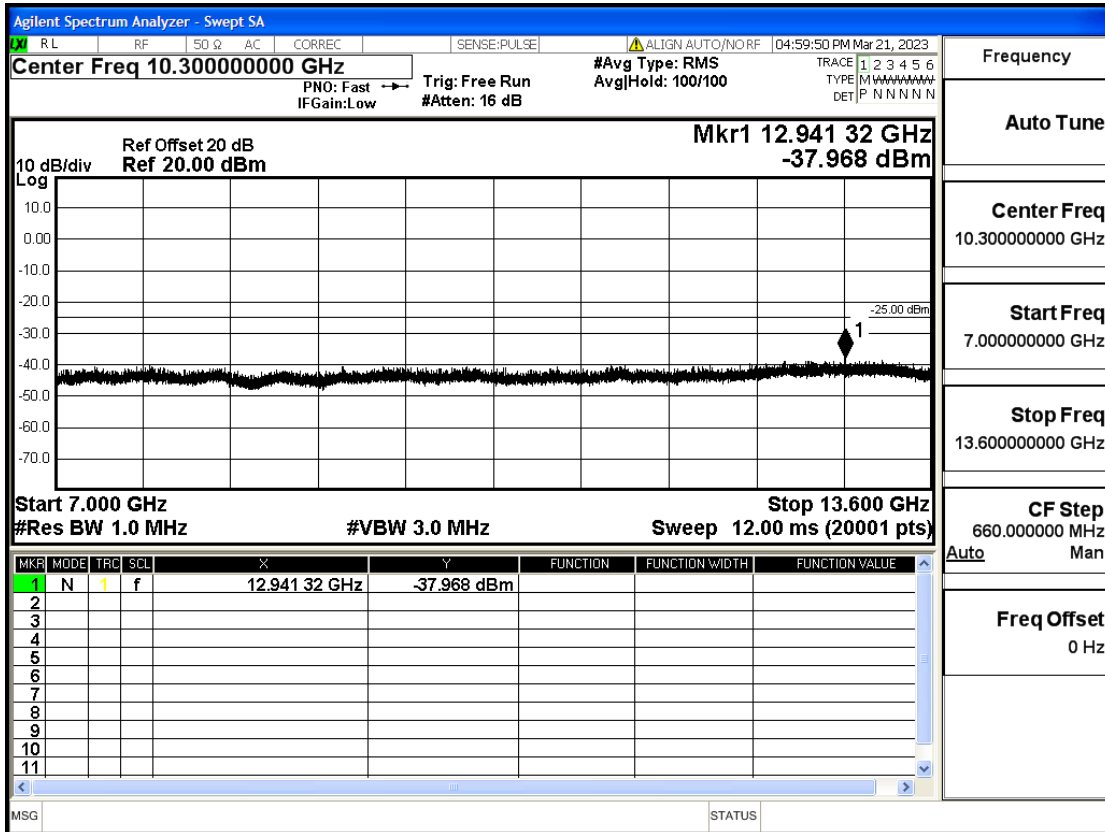

OB7-10-2535-QPSK-50#LOW@7GHz-13.6GHz@Pass