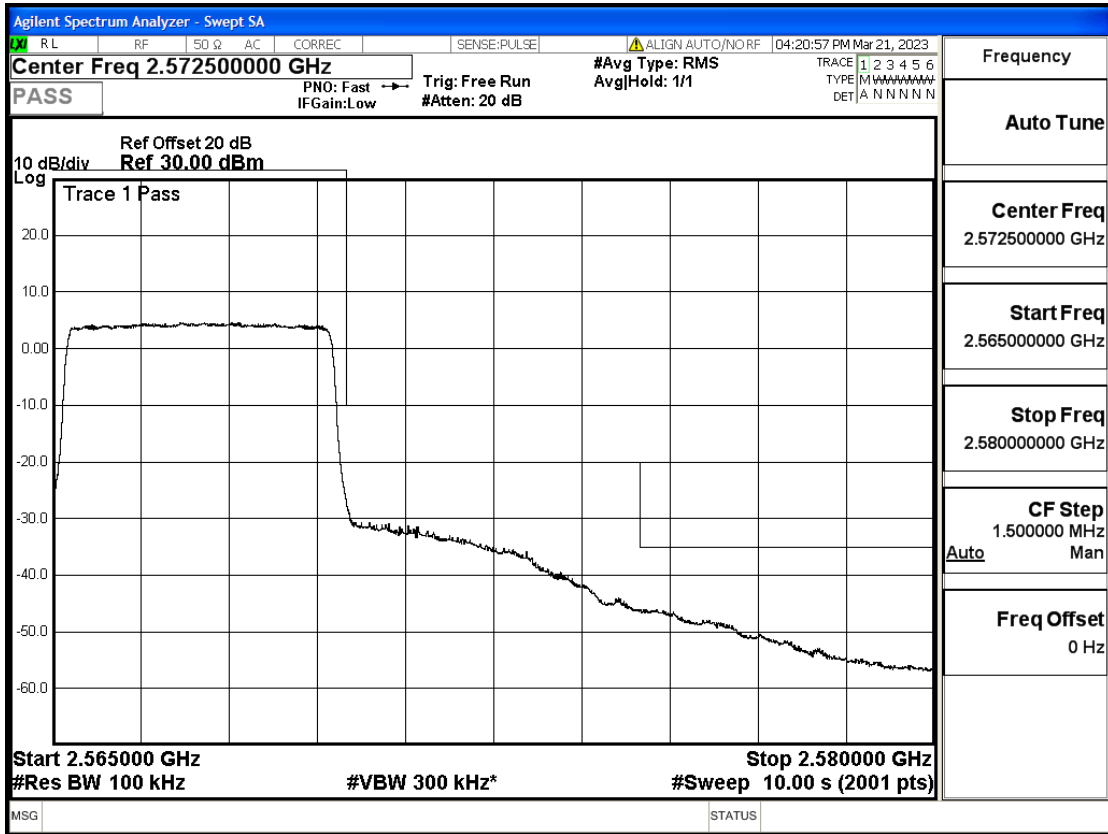

Band7-5-2567.5-16QAM-25#LOW@Pass