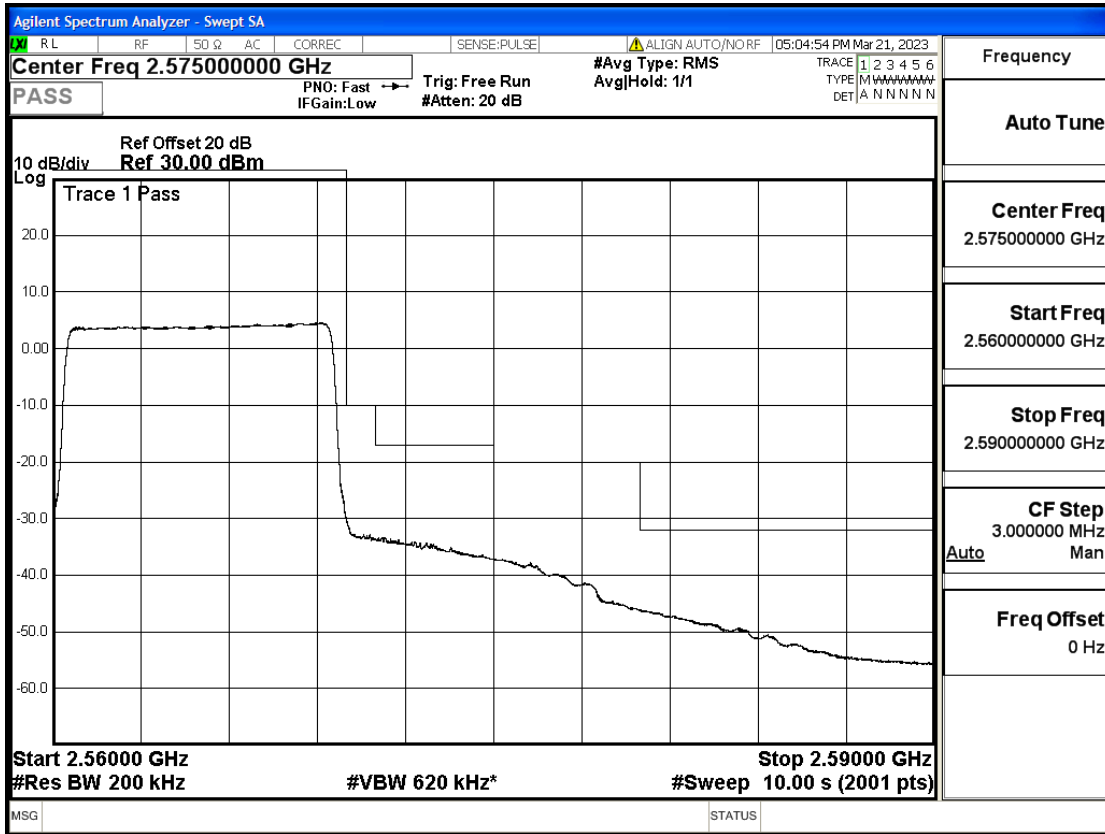

Band7-10-2565-16QAM-50#LOW@Pass