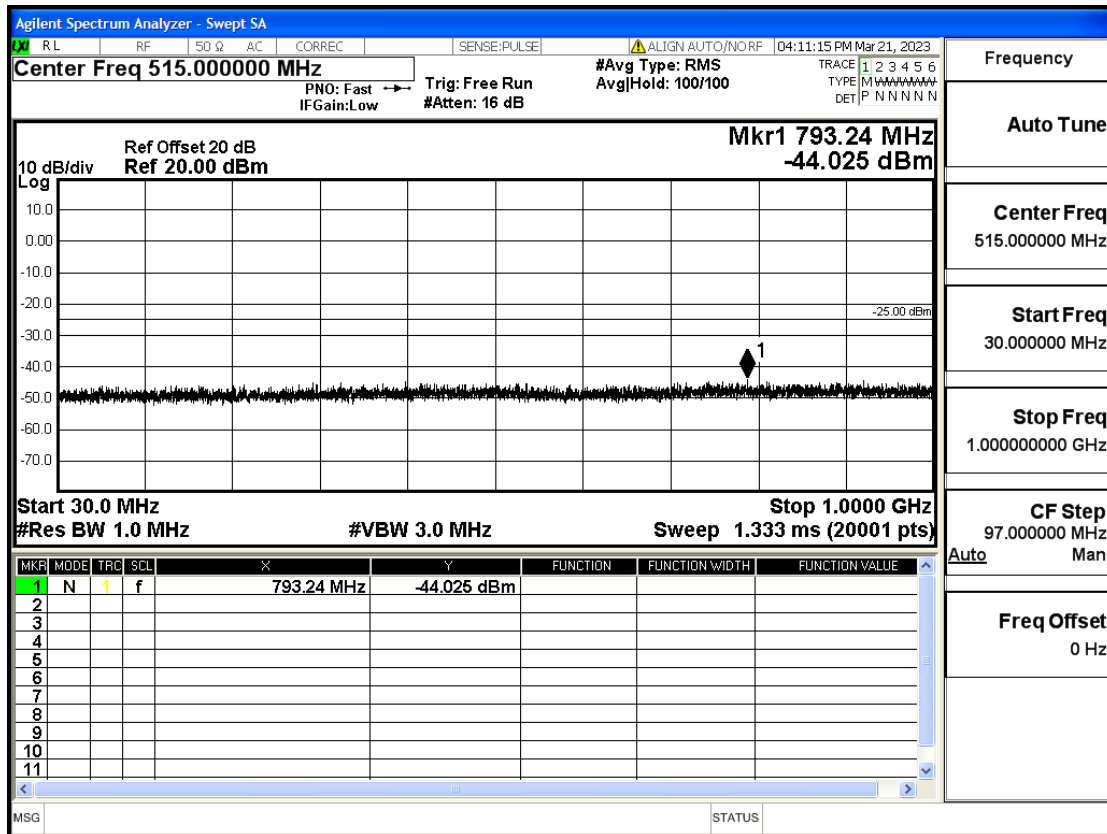

OB7-5-2502.5-QPSK-25#LOW@30mHz-1GHz@Pass