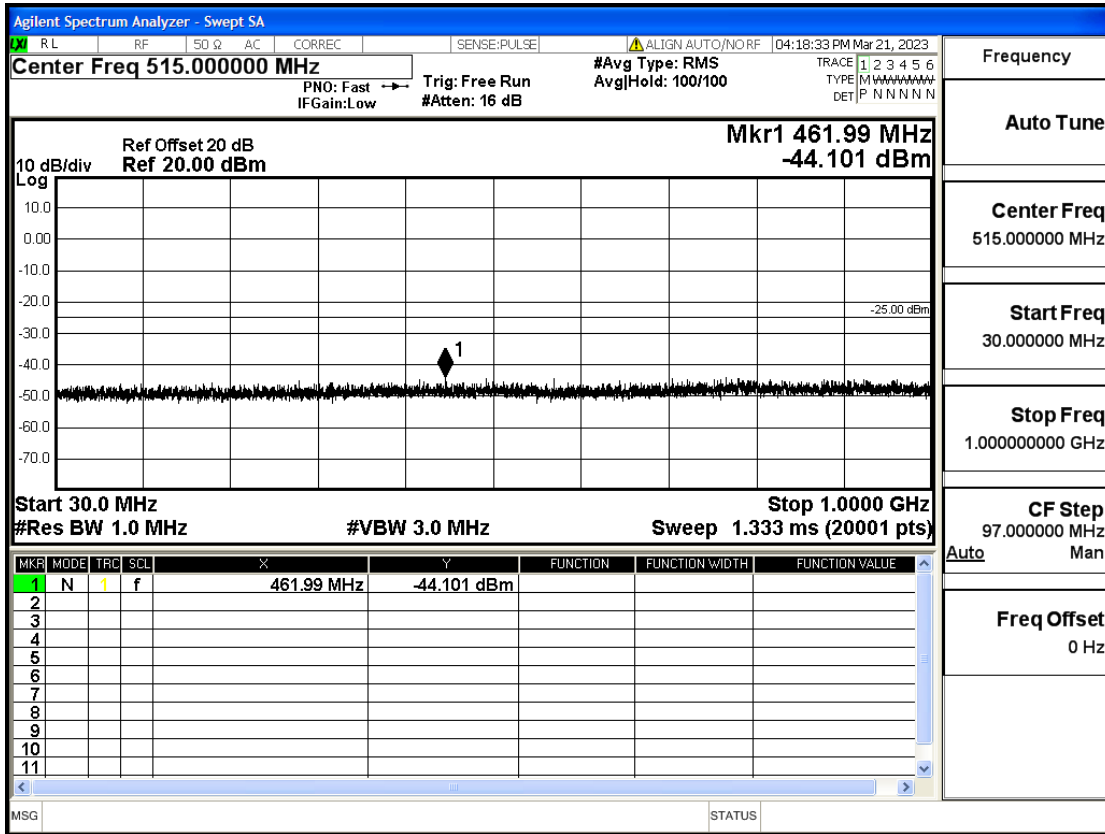

OB7-5-2567.5-QPSK-25#LOW@30mHz-1GHz@Pass