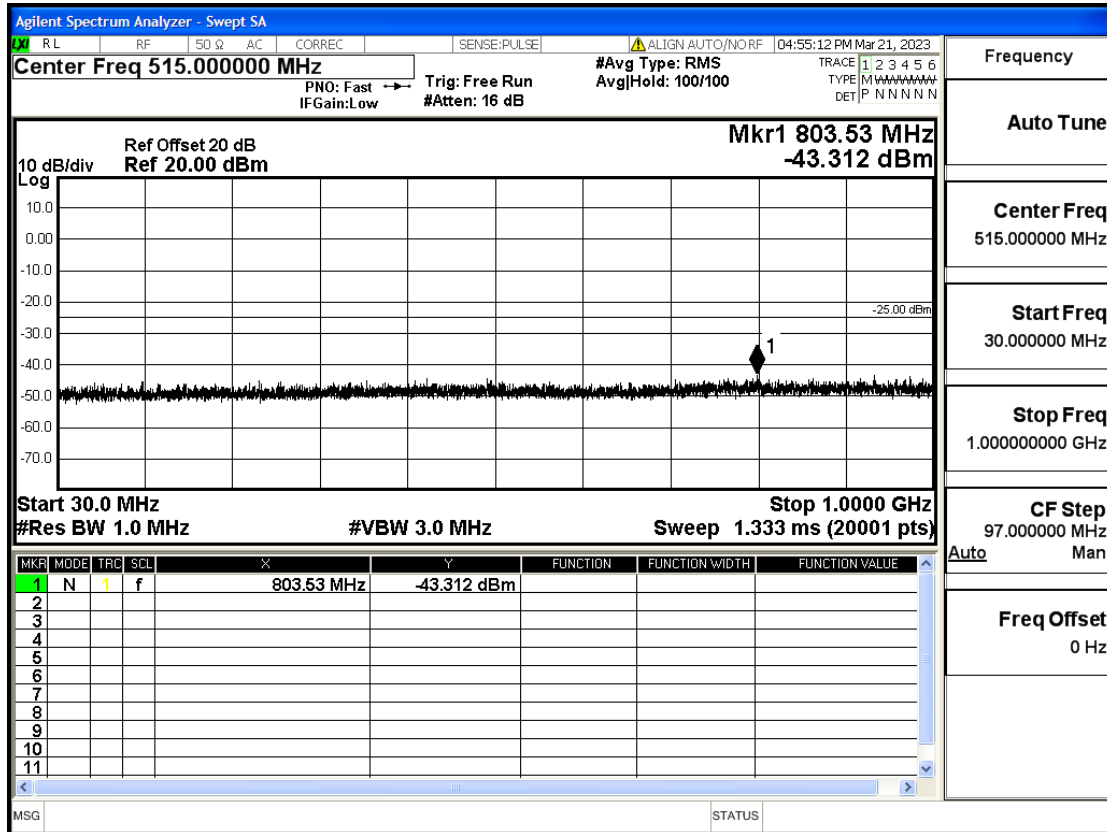

OB7-10-2505-QPSK-50#LOW@30mHz-1GHz@Pass