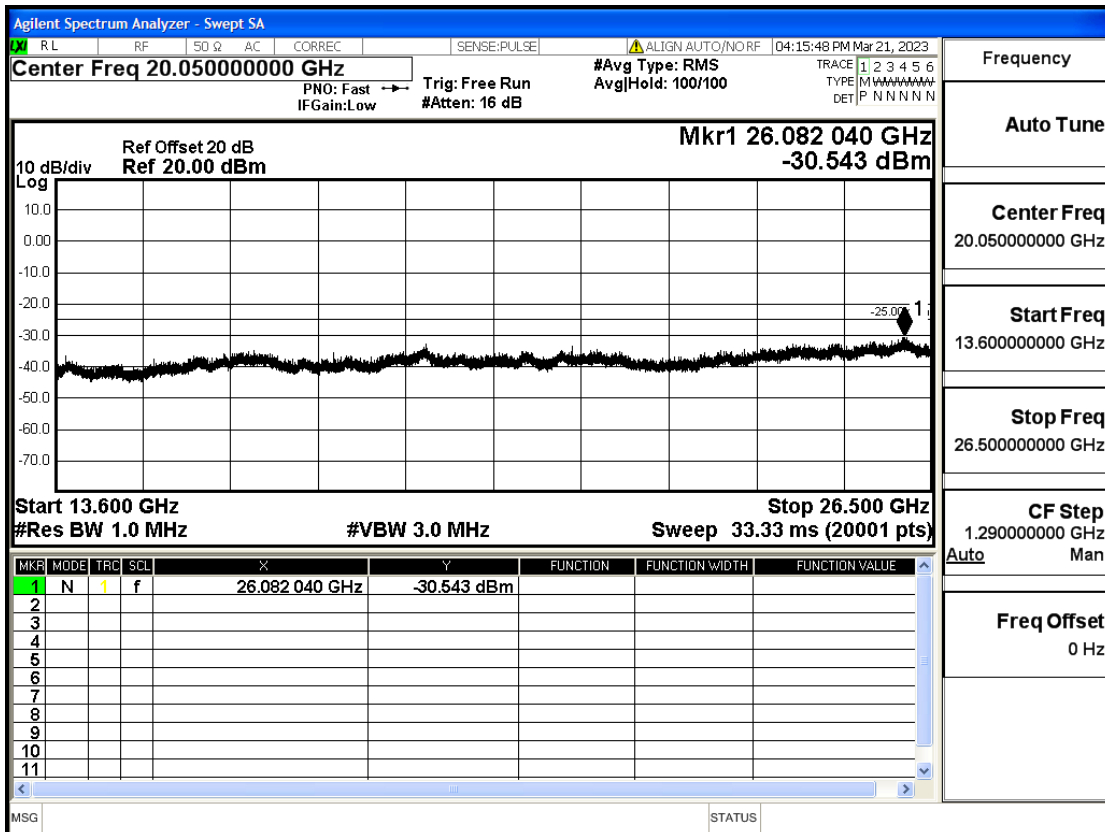

OB7-5-2535-QPSK-25#LOW@13.6GHz-26.5GHz@Pass