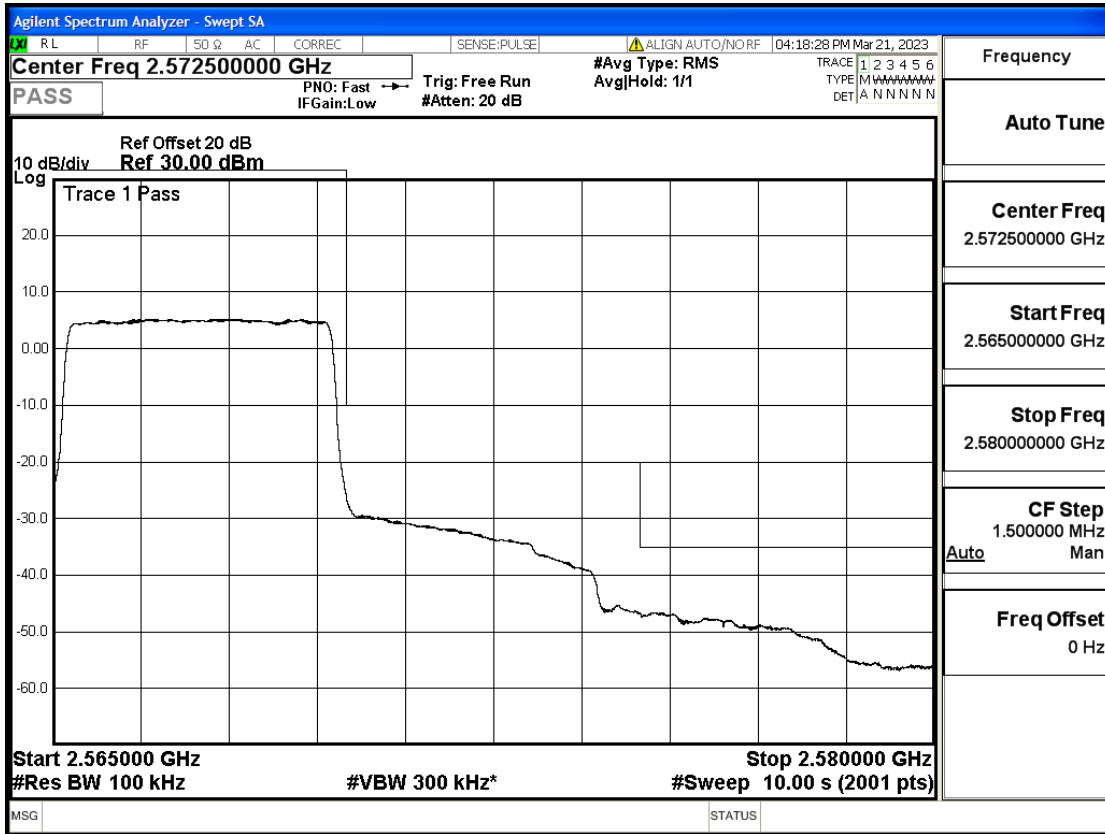

Band7-5-2567.5-QPSK-25#LOW@Pass