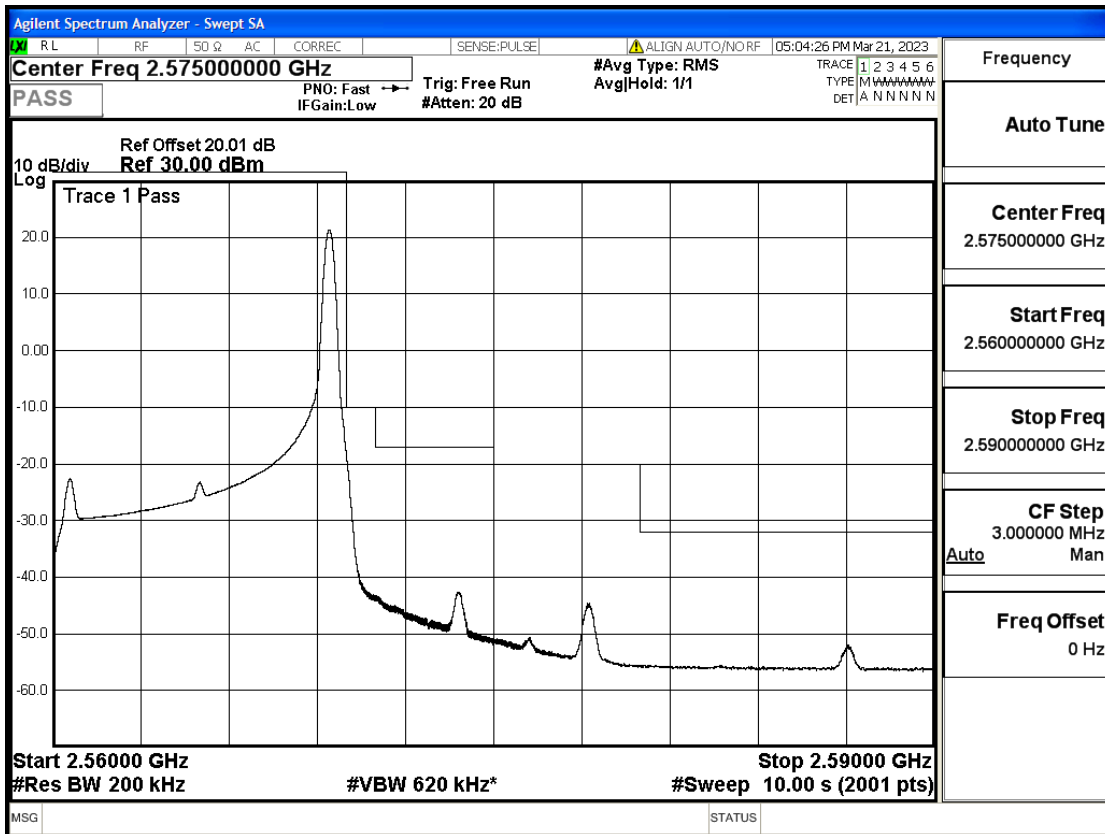

Band7-10-2565-QPSK-1#HIGH@Pass