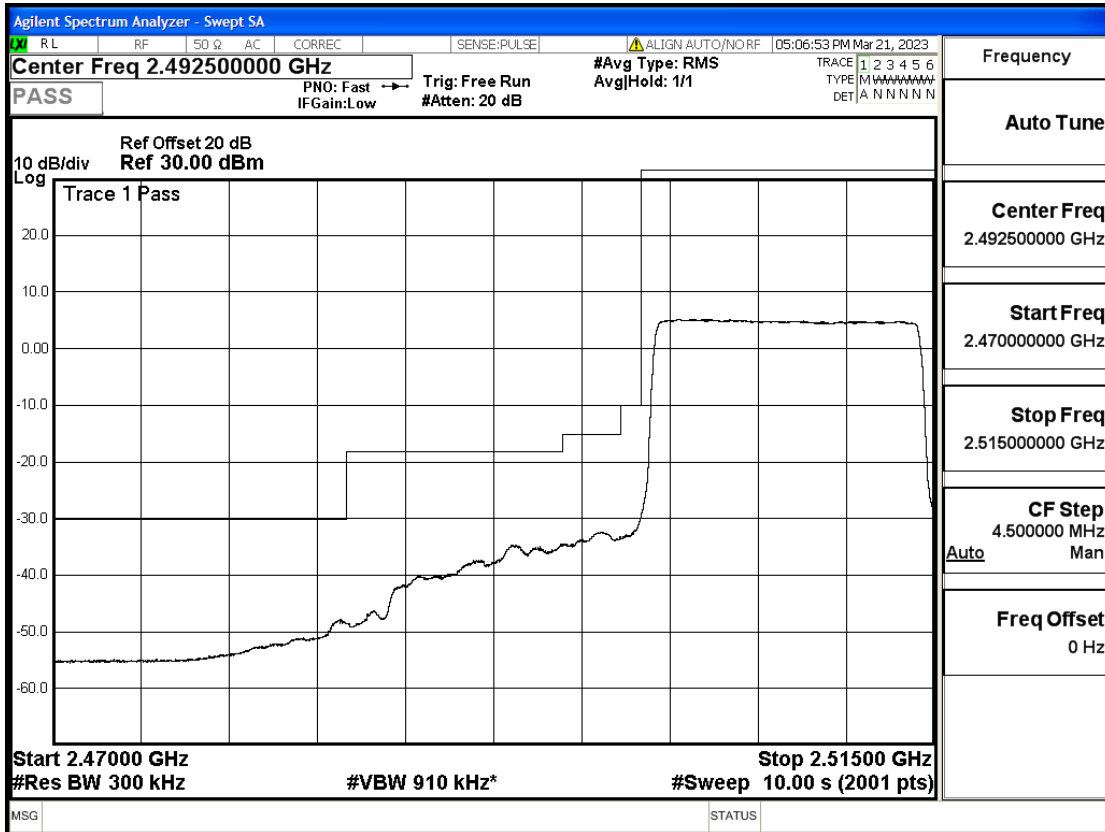

Band7-15-2507.5-QPSK-75#LOW@Pass