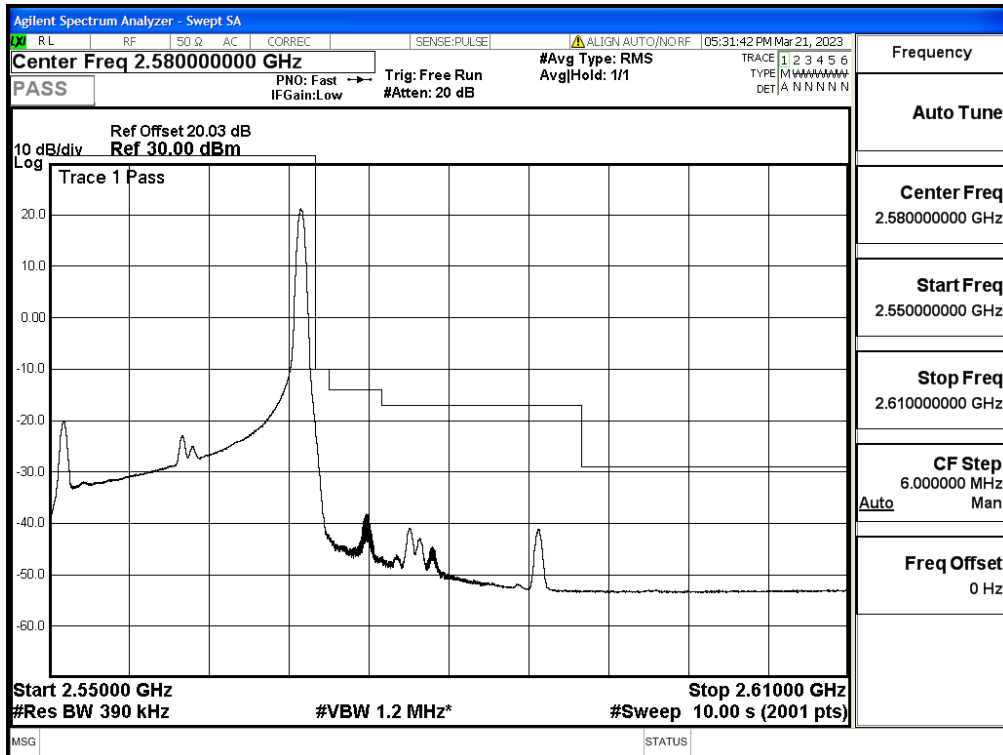

Band7-20-2560-QPSK-100#LOW@Pass

Band7-20-2560-QPSK-1#HIGH@Pass

Band7-20-2560-16QAM-100#LOW@Pass

Band7-20-2560-16QAM-1#HIGH@Pass

Conducted Spurious Emission

Band	Bandwidth(MHz)	UL Frequency(MHz)	Modulation	RB Size	RB Offset	Test Condition	Transmitter Spurious Emission(Pass/Fail)
OB7	5	2502.5	QPSK	25	LOW	30mHz-1GHz	Pass
OB7	5	2502.5	QPSK	25	LOW	1GHz-7GHz	Pass
OB7	5	2502.5	QPSK	25	LOW	7GHz-13.6GHz	Pass
OB7	5	2502.5	QPSK	25	LOW	13.6GHz-26.5GHz	Pass
OB7	5	2535	QPSK	25	LOW	30mHz-1GHz	Pass
OB7	5	2535	QPSK	25	LOW	1GHz-7GHz	Pass
OB7	5	2535	QPSK	25	LOW	7GHz-13.6GHz	Pass
OB7	5	2535	QPSK	25	LOW	13.6GHz-26.5GHz	Pass
OB7	5	2567.5	QPSK	25	LOW	30mHz-1GHz	Pass
OB7	5	2567.5	QPSK	25	LOW	1GHz-7GHz	Pass
OB7	5	2567.5	QPSK	25	LOW	7GHz-13.6GHz	Pass
OB7	5	2567.5	QPSK	25	LOW	13.6GHz-26.5GHz	Pass
OB7	10	2505	QPSK	50	LOW	30mHz-1GHz	Pass
OB7	10	2505	QPSK	50	LOW	1GHz-7GHz	Pass
OB7	10	2505	QPSK	50	LOW	7GHz-13.6GHz	Pass
OB7	10	2505	QPSK	50	LOW	13.6GHz-26.5GHz	Pass
OB7	10	2535	QPSK	50	LOW	30mHz-1GHz	Pass
OB7	10	2535	QPSK	50	LOW	1GHz-7GHz	Pass
OB7	10	2535	QPSK	50	LOW	7GHz-13.6GHz	Pass
OB7	10	2535	QPSK	50	LOW	13.6GHz-26.5GHz	Pass
OB7	10	2565	QPSK	50	LOW	30mHz-1GHz	Pass
OB7	10	2565	QPSK	50	LOW	1GHz-7GHz	Pass
OB7	10	2565	QPSK	50	LOW	7GHz-13.6GHz	Pass
OB7	10	2565	QPSK	50	LOW	13.6GHz-26.5GHz	Pass
OB7	15	2507.5	QPSK	75	LOW	30mHz-1GHz	Pass
OB7	15	2507.5	QPSK	75	LOW	1GHz-7GHz	Pass
OB7	15	2507.5	QPSK	75	LOW	7GHz-13.6GHz	Pass
OB7	15	2507.5	QPSK	75	LOW	13.6GHz-26.5GHz	Pass
OB7	15	2535	QPSK	75	LOW	30mHz-1GHz	Pass
OB7	15	2535	QPSK	75	LOW	1GHz-7GHz	Pass
OB7	15	2535	QPSK	75	LOW	7GHz-13.6GHz	Pass
OB7	15	2535	QPSK	75	LOW	13.6GHz-26.5GHz	Pass
OB7	15	2562.5	QPSK	75	LOW	30mHz-1GHz	Pass
OB7	15	2562.5	QPSK	75	LOW	1GHz-7GHz	Pass
OB7	15	2562.5	QPSK	75	LOW	7GHz-13.6GHz	Pass
OB7	15	2562.5	QPSK	75	LOW	13.6GHz-26.5GHz	Pass
OB7	20	2510	QPSK	100	LOW	30mHz-1GHz	Pass
OB7	20	2510	QPSK	100	LOW	1GHz-7GHz	Pass
OB7	20	2510	QPSK	100	LOW	7GHz-13.6GHz	Pass
OB7	20	2510	QPSK	100	LOW	13.6GHz-26.5GHz	Pass