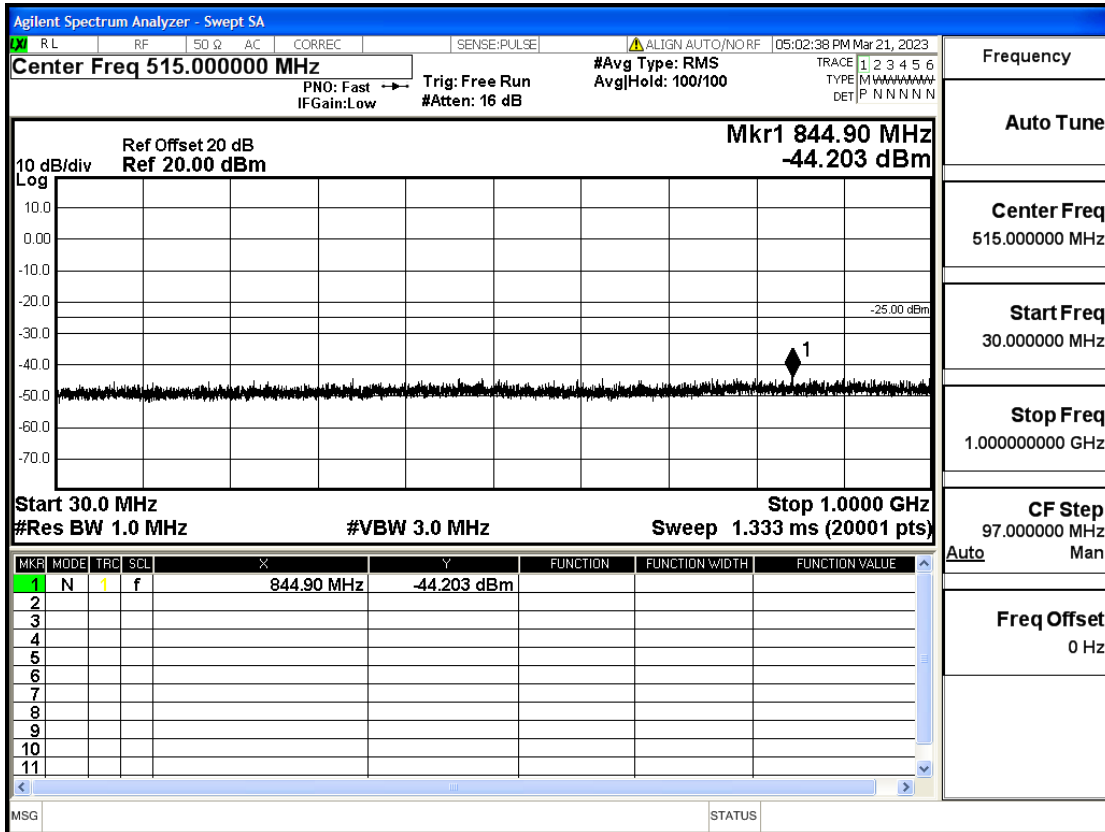

OB7-10-2565-QPSK-50#LOW@30mHz-1GHz@Pass