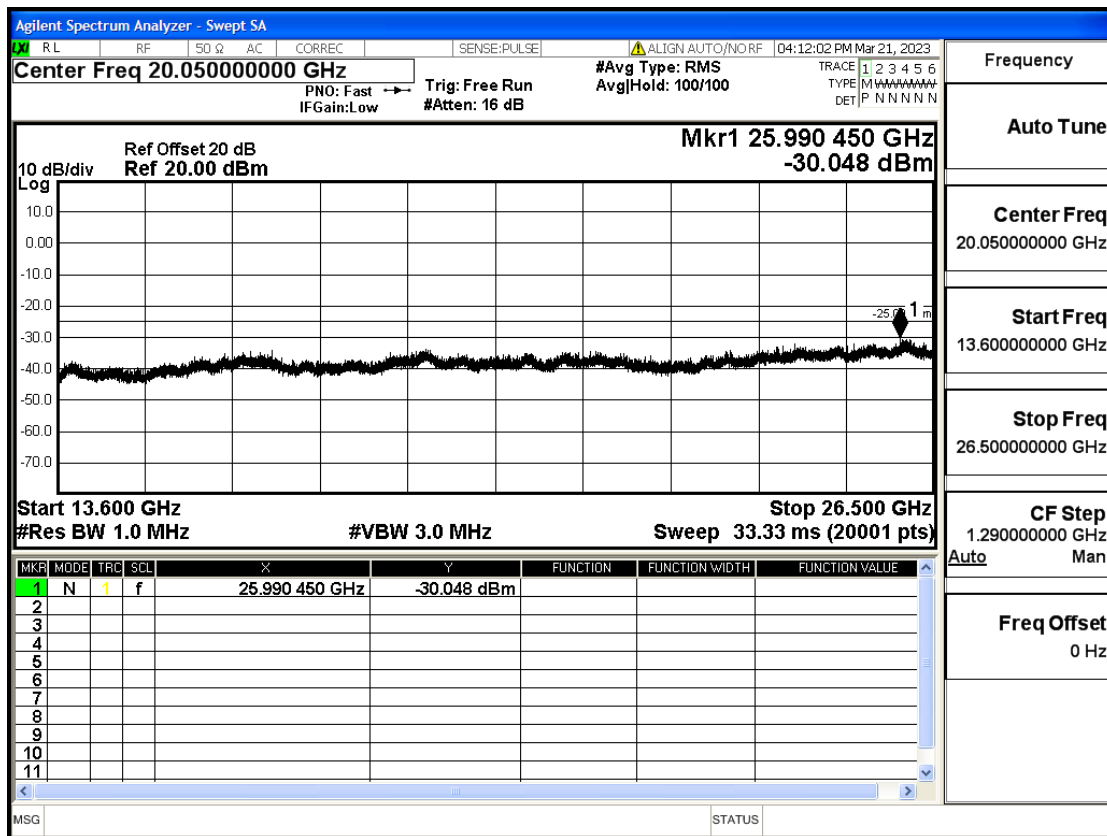

OB7-5-2502.5-QPSK-25#LOW@13.6GHz-26.5GHz@Pass