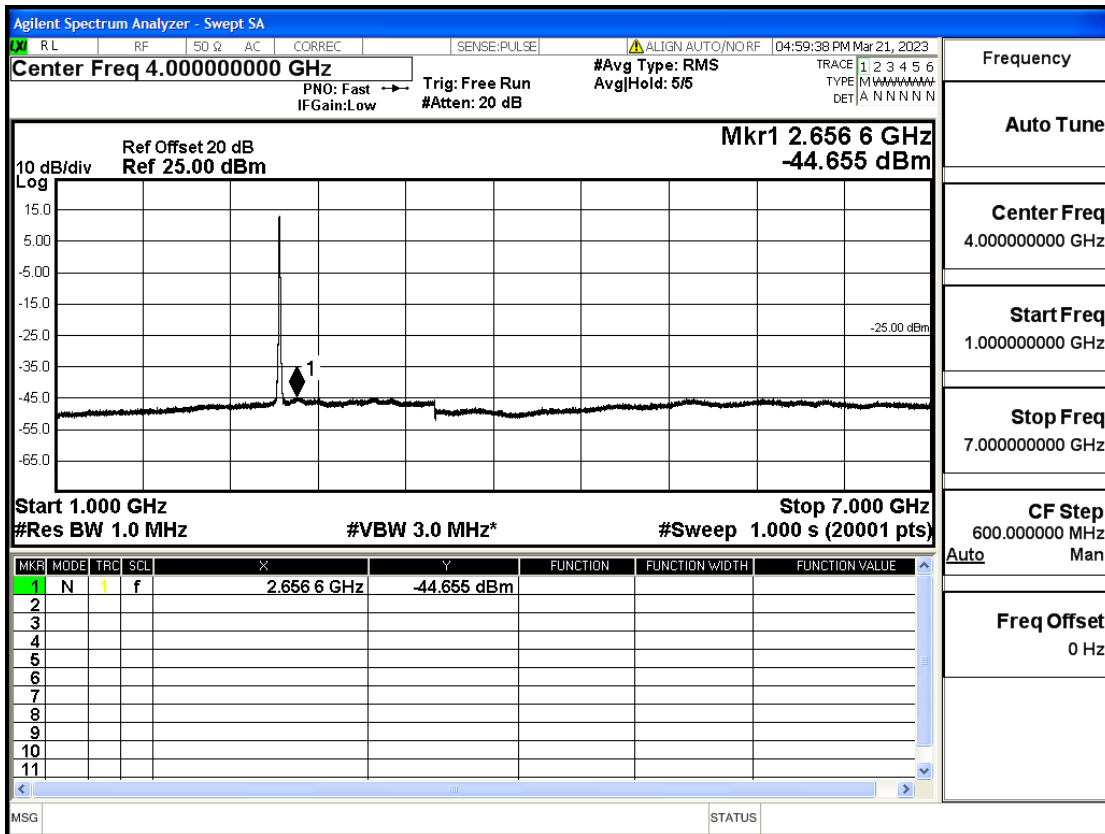

OB7-10-2535-QPSK-50#LOW@1GHz-7GHz@Pass