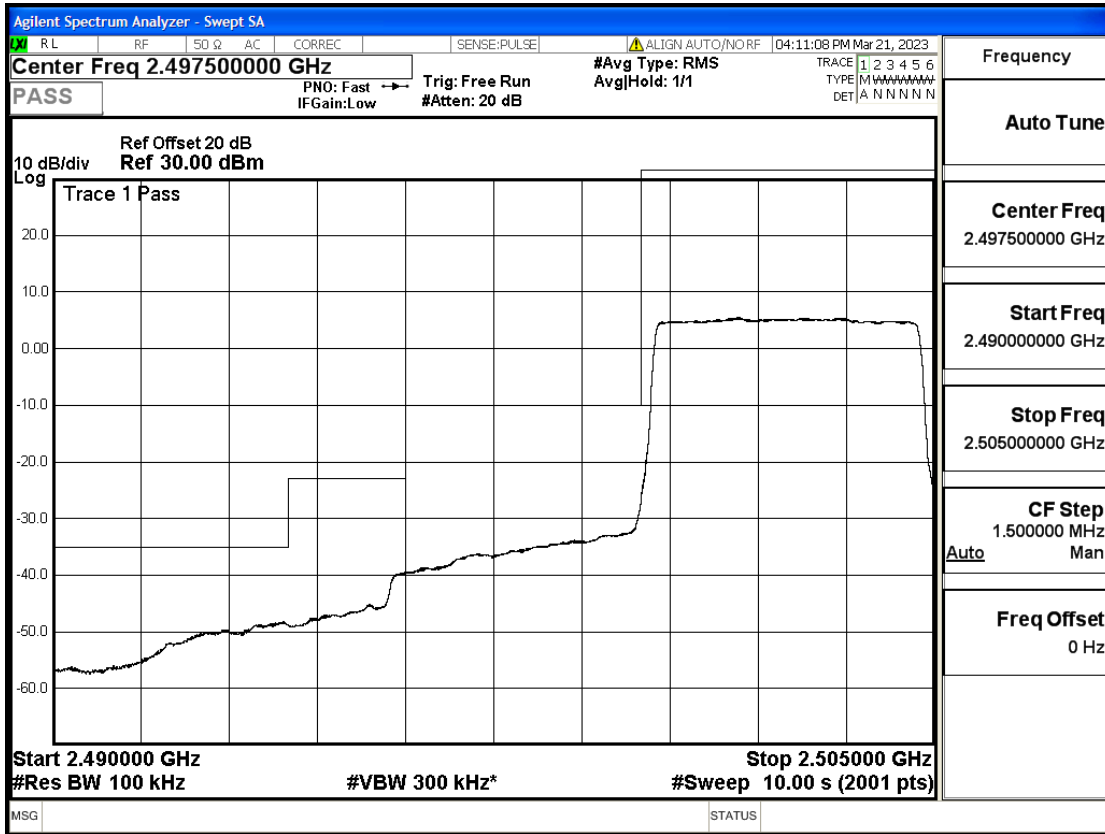

Band7-5-2502.5-QPSK-25#LOW@Pass