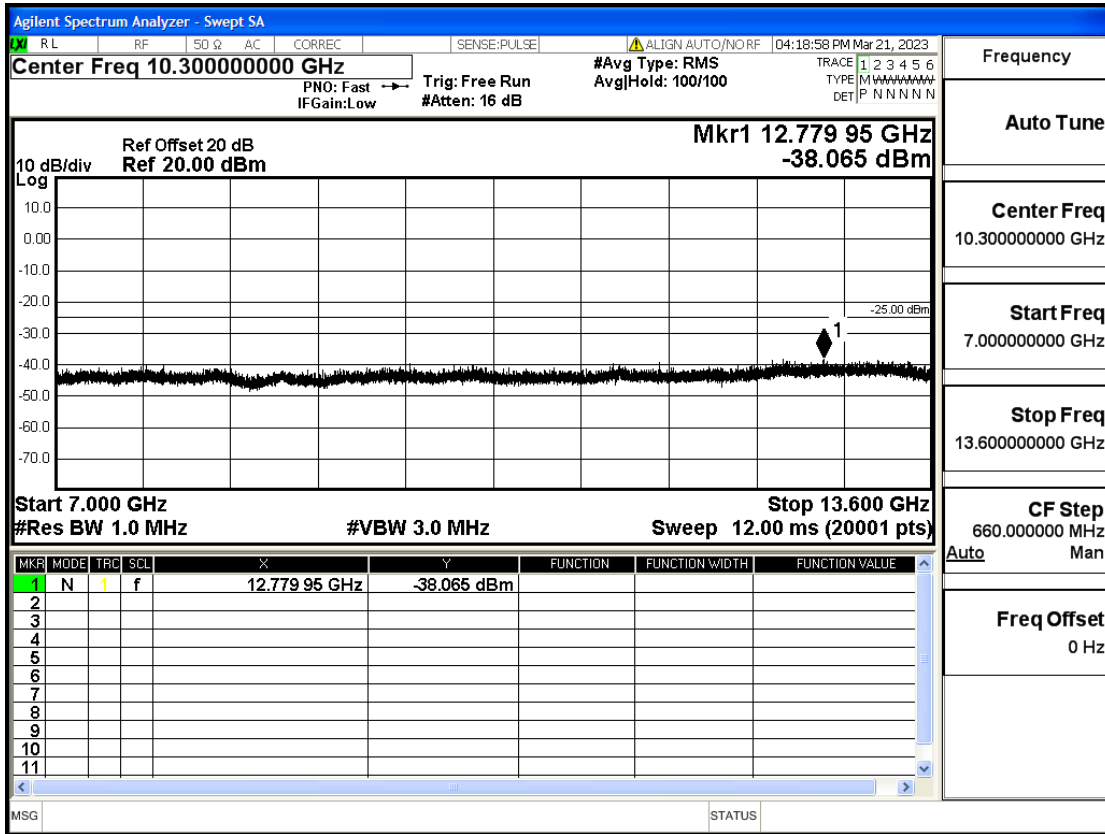

OB7-5-2567.5-QPSK-25#LOW@7GHz-13.6GHz@Pass