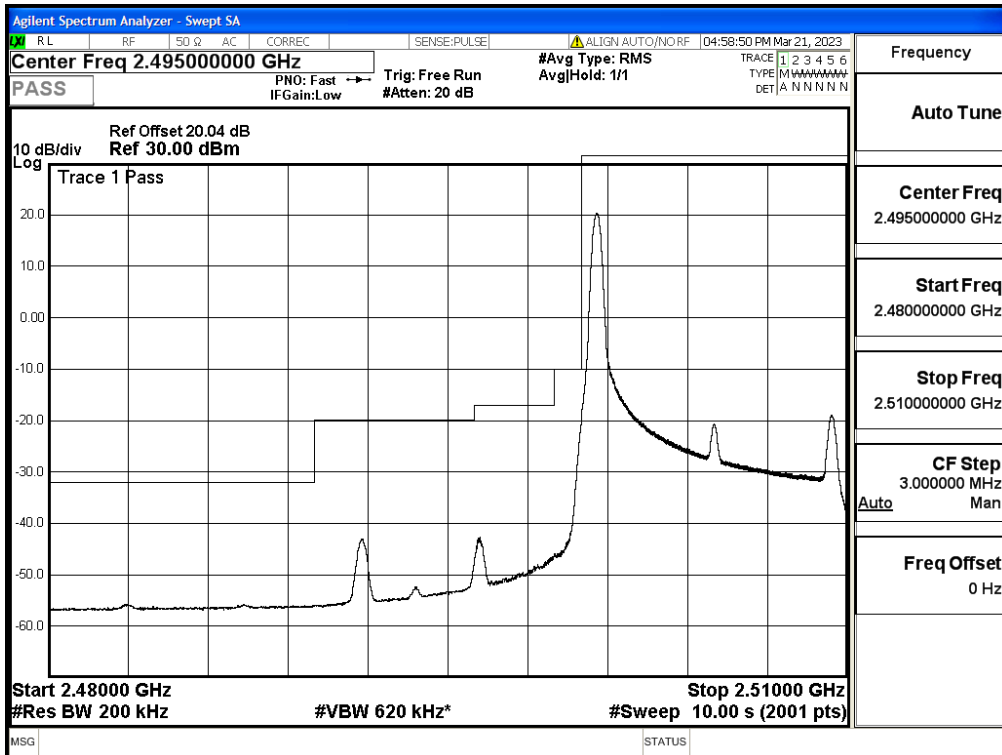

Band7-10-2505-16QAM-1#LOW@Pass