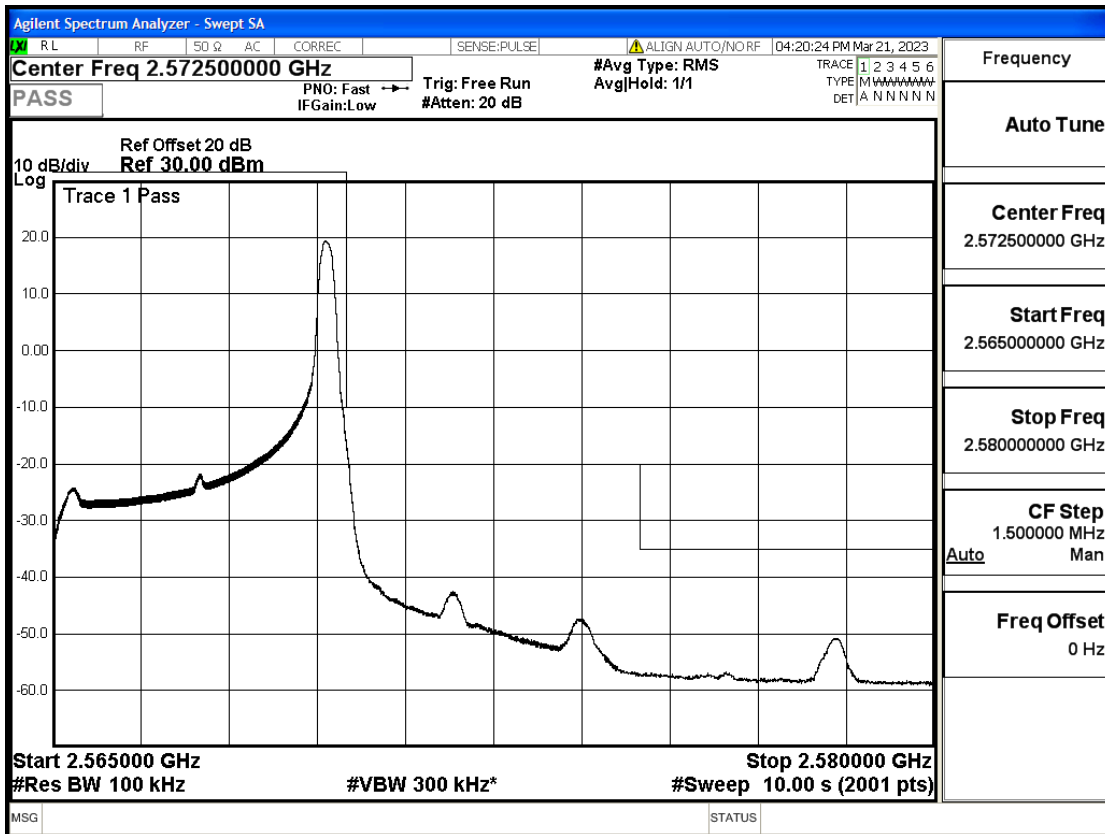

Band7-5-2567.5-QPSK-1#HIGH@Pass