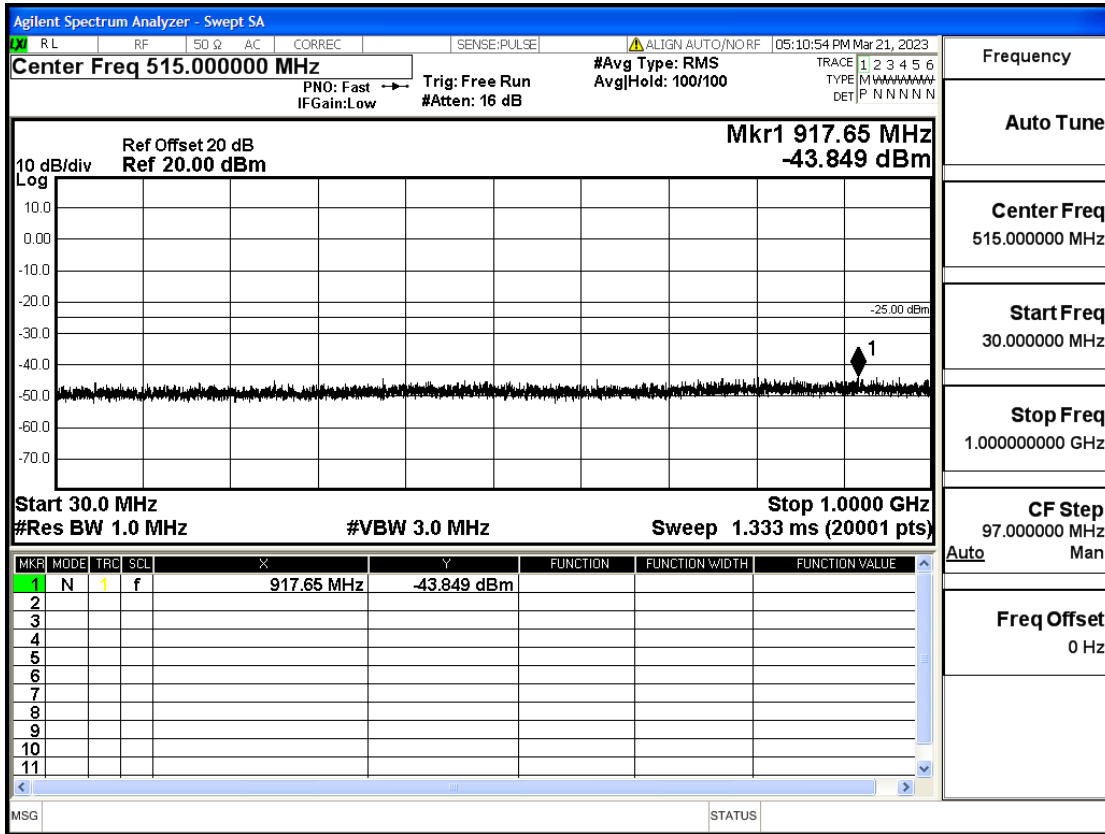

OB7-15-2535-QPSK-75#LOW@30mHz-1GHz@Pass