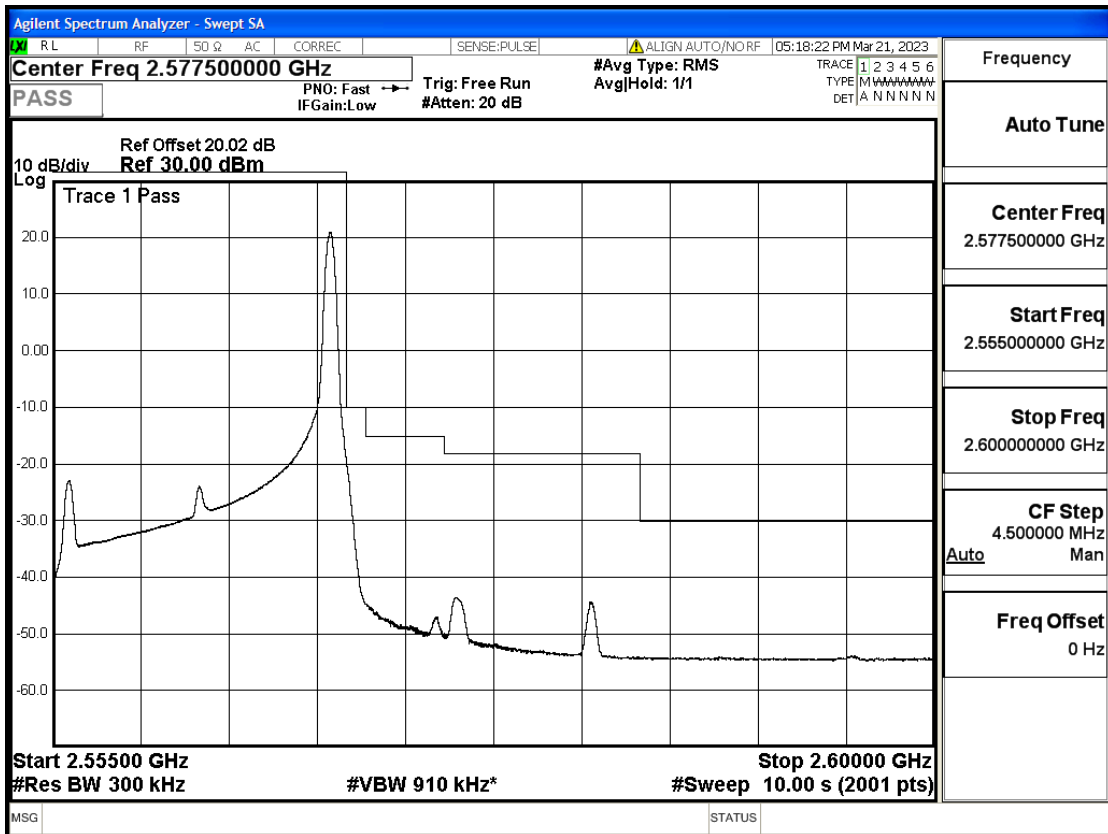

Band7-15-2562.5-16QAM-1#HIGH@Pass