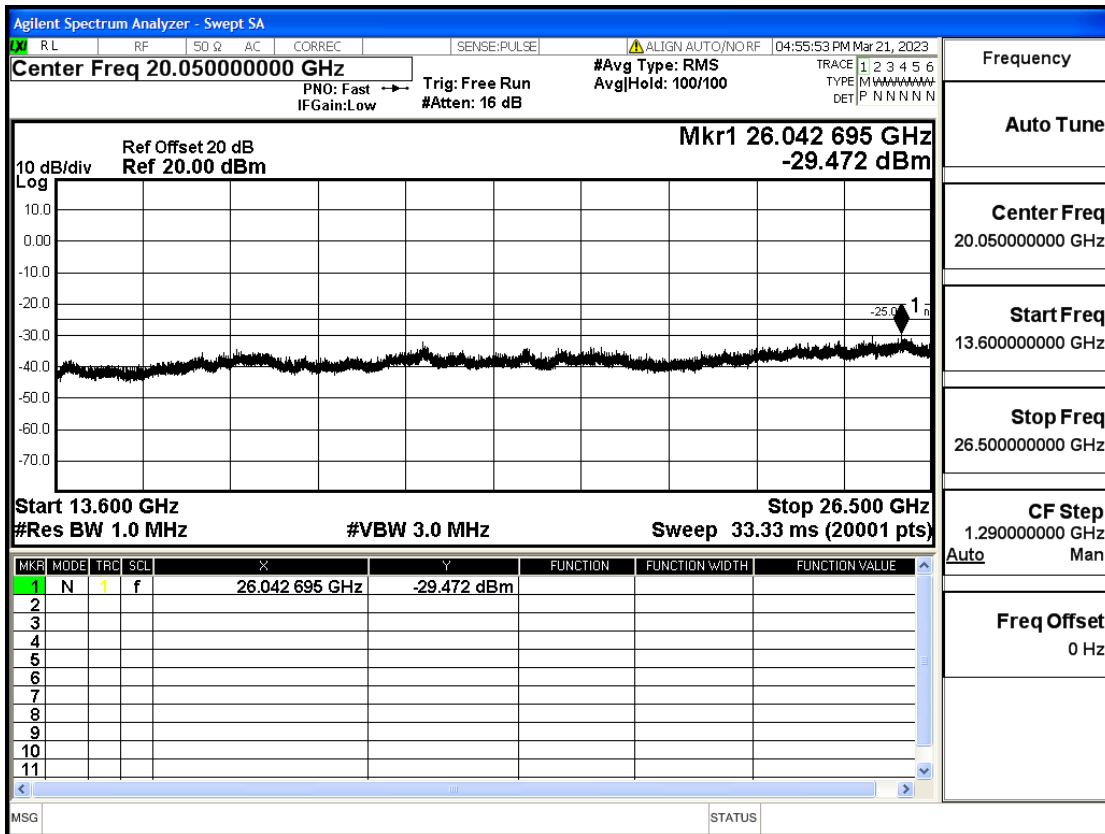

OB7-10-2505-QPSK-50#LOW@13.6GHz-26.5GHz@Pass