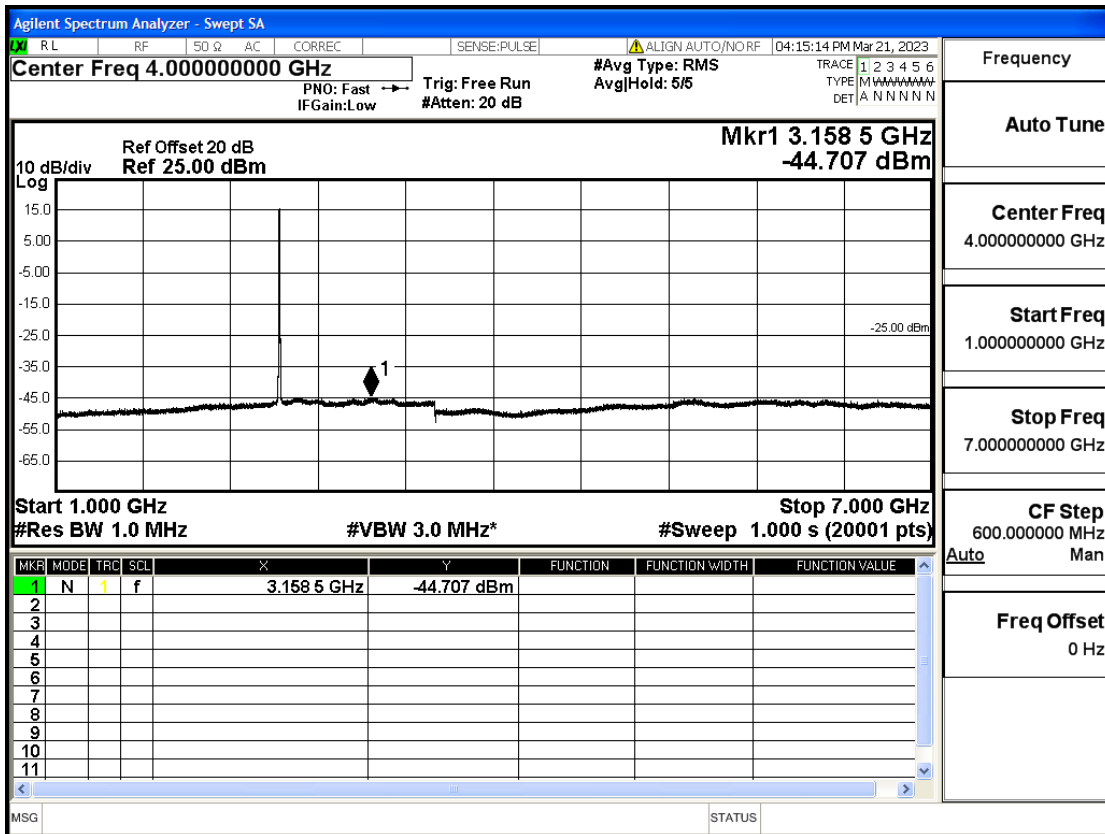

OB7-5-2535-QPSK-25#LOW@1GHz-7GHz@Pass