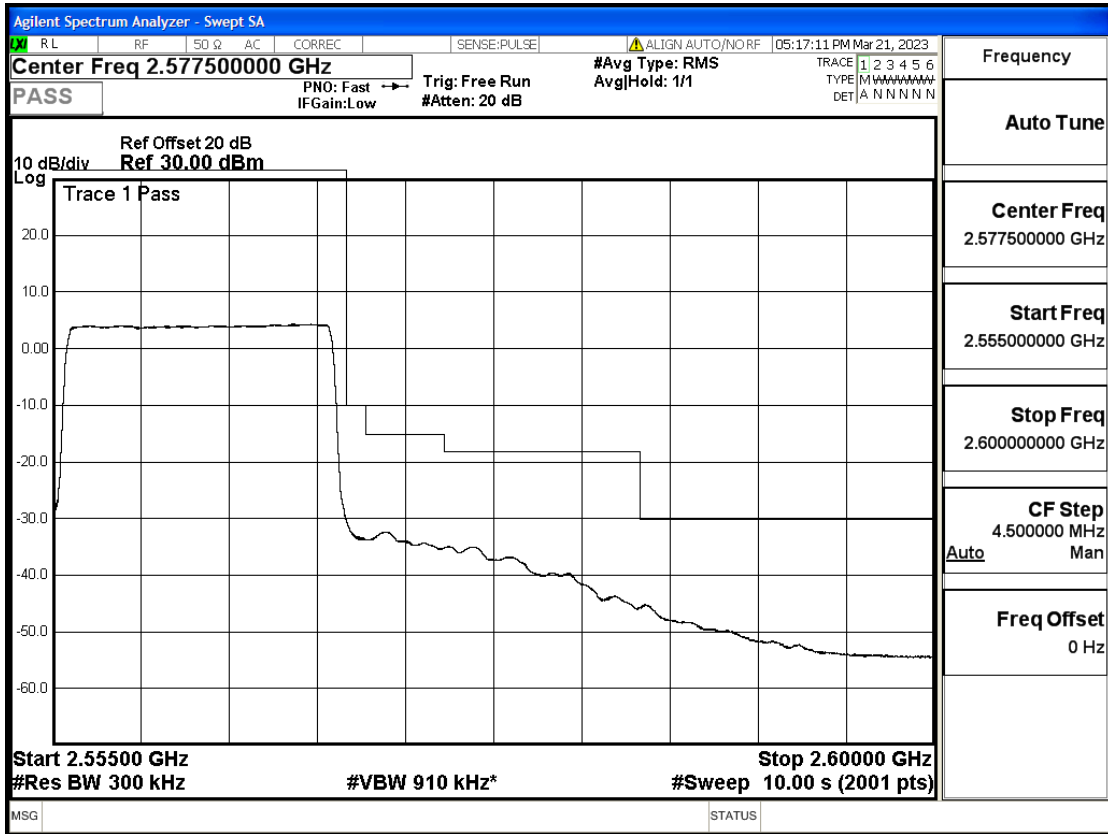

Band7-15-2562.5-16QAM-75#LOW@Pass