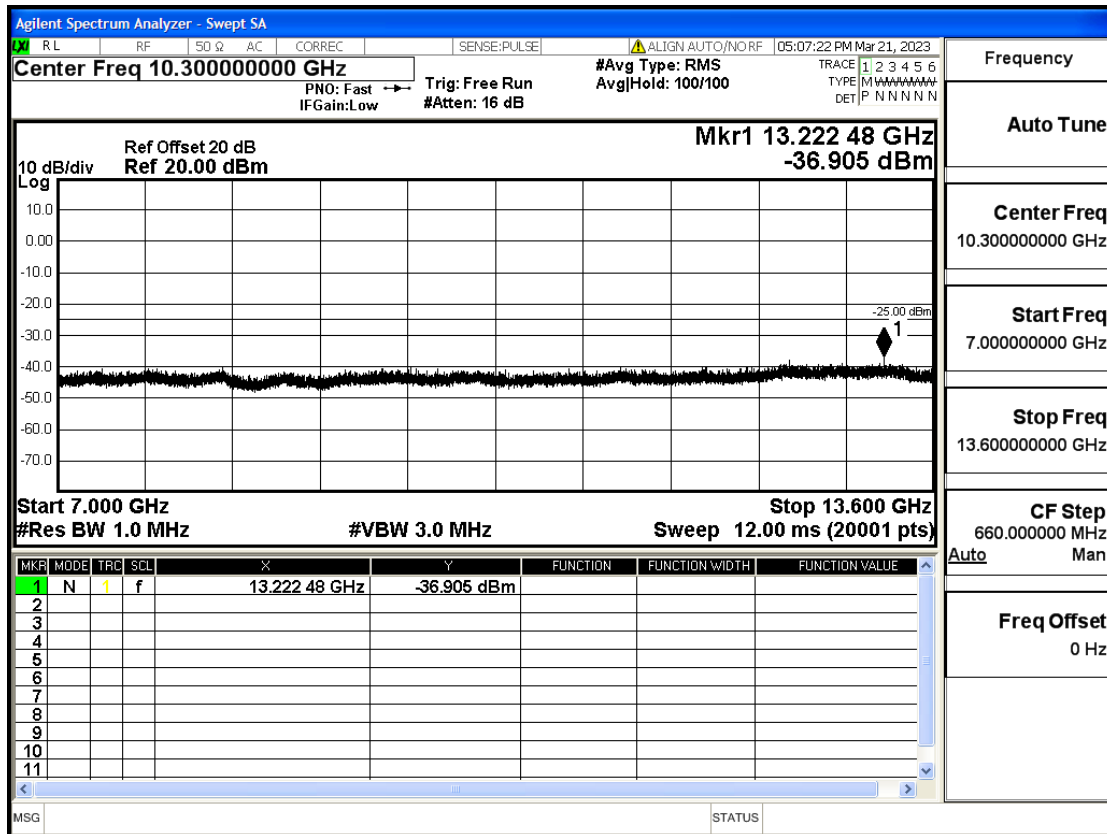

OB7-15-2507.5-QPSK-75#LOW@7GHz-13.6GHz@Pass