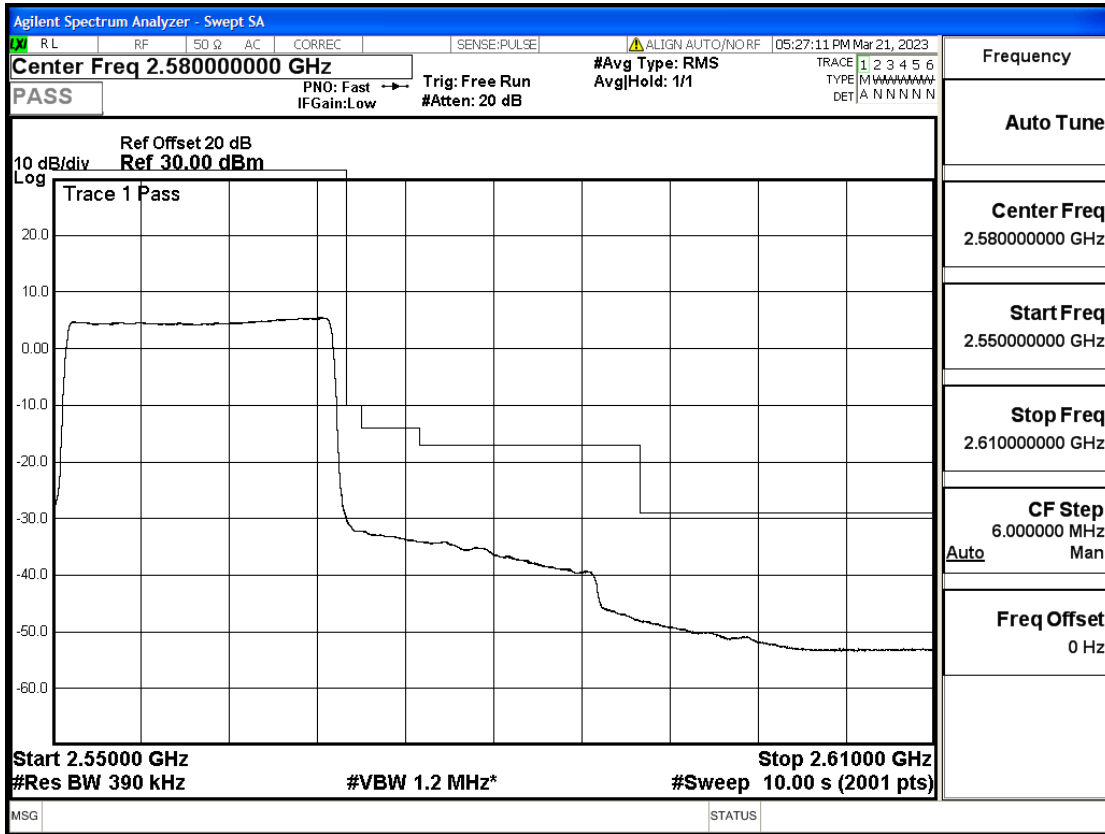

Band7-20-2560-QPSK-100#LOW@Pass