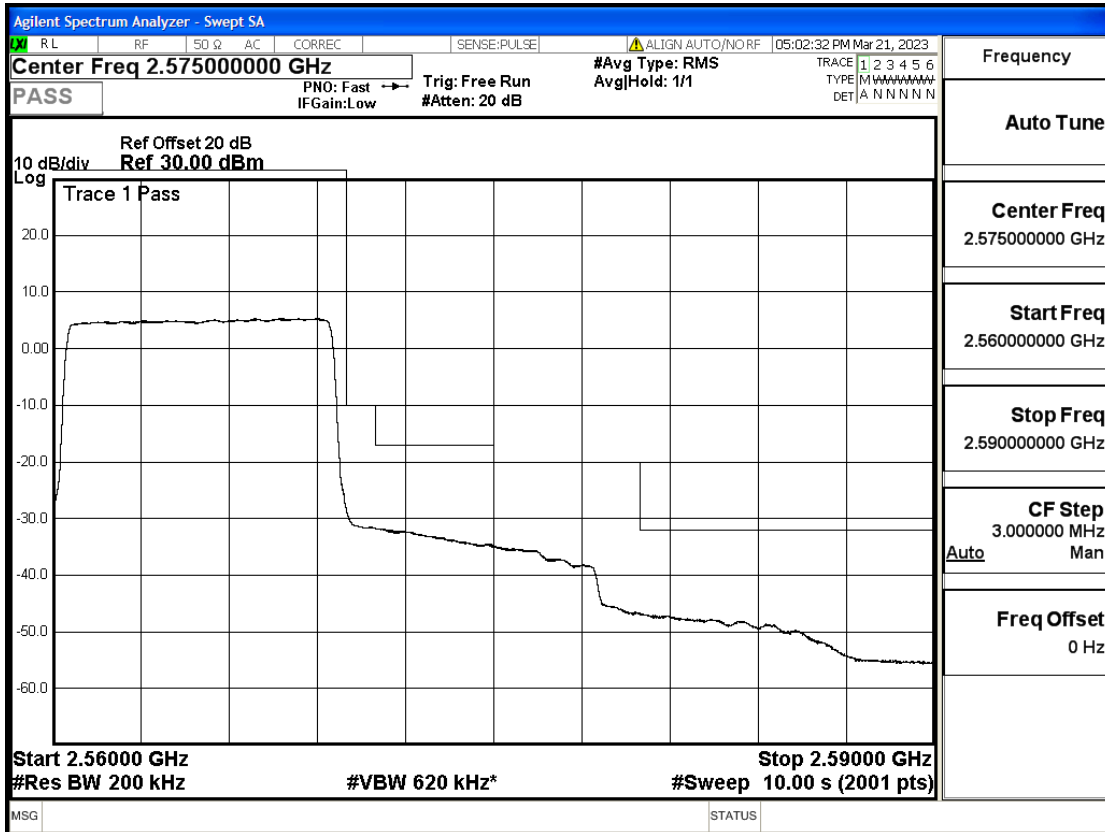

Band7-10-2565-QPSK-50#LOW@Pass