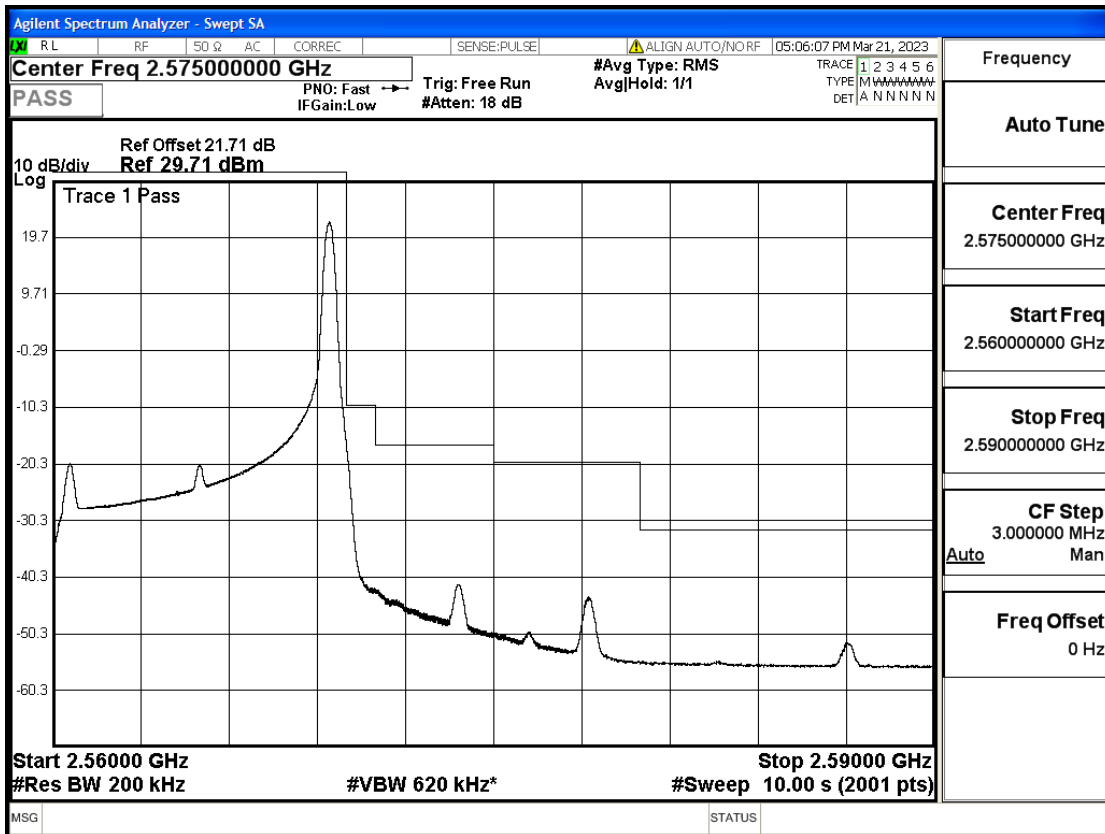

Band7-10-2565-16QAM-1#HIGH@Pass