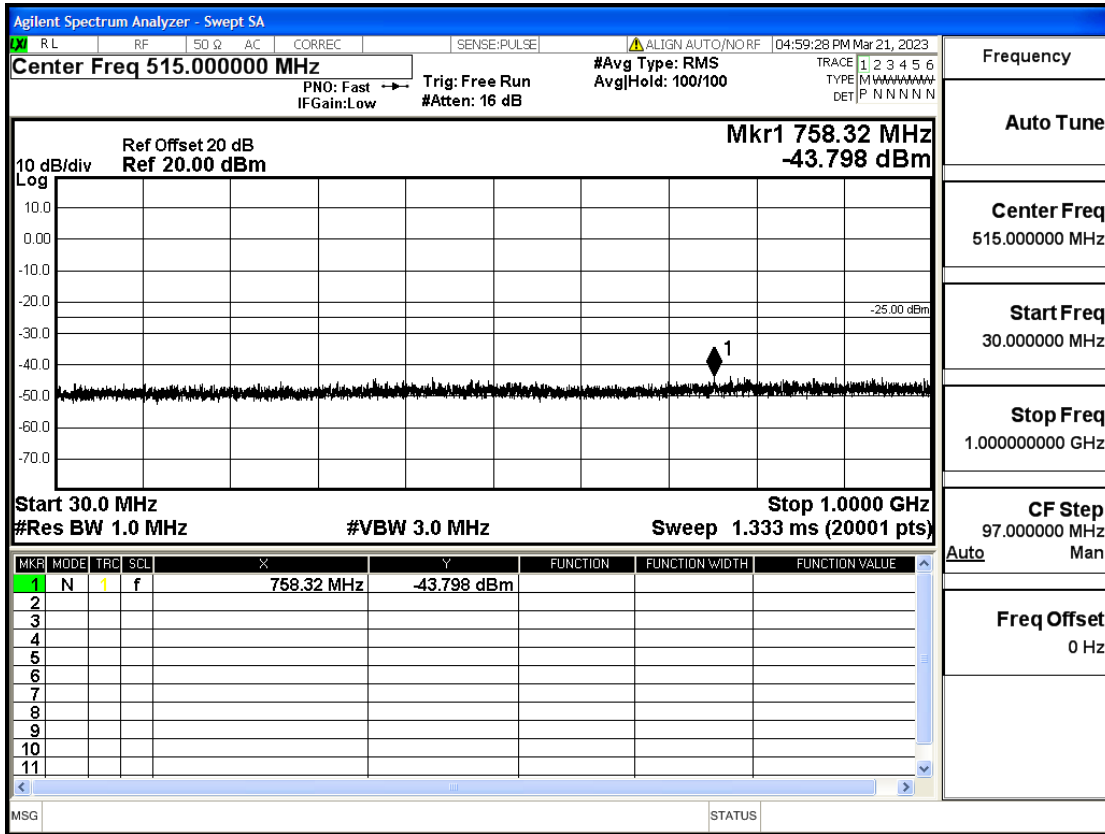

OB7-10-2535-QPSK-50#LOW@30mHz-1GHz@Pass