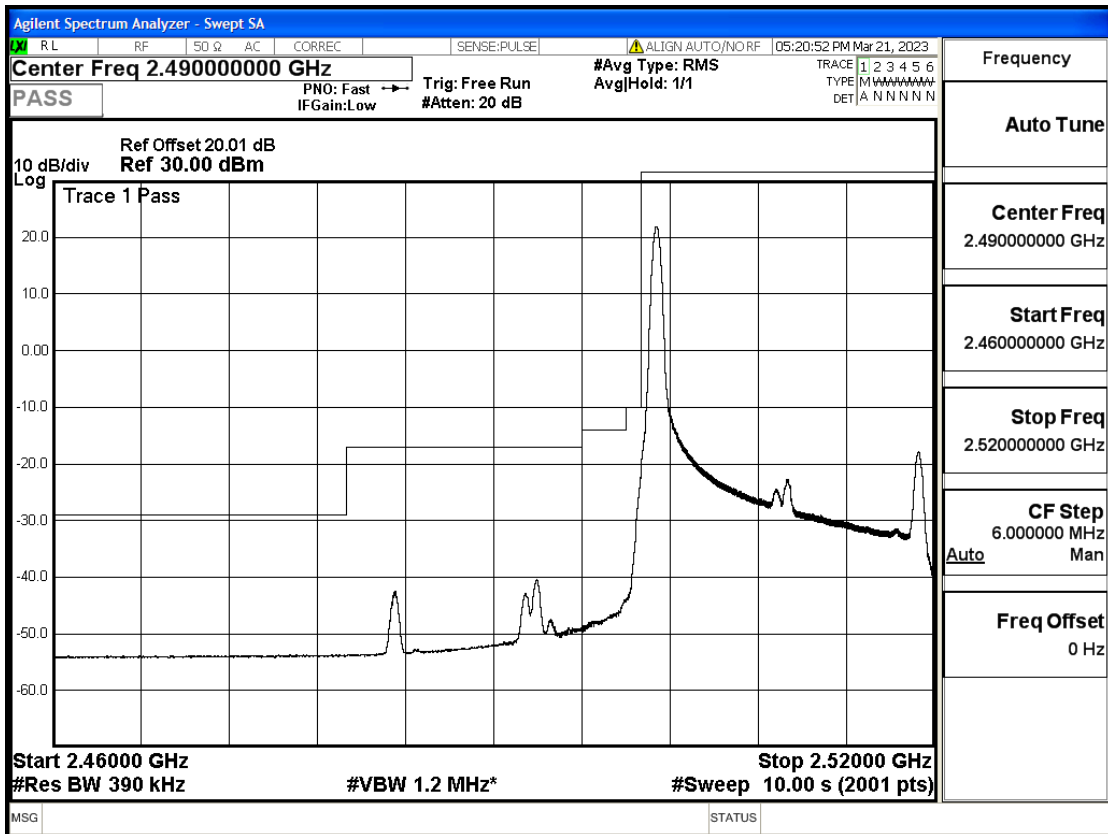

Band7-20-2510-QPSK-1#LOW@Pass