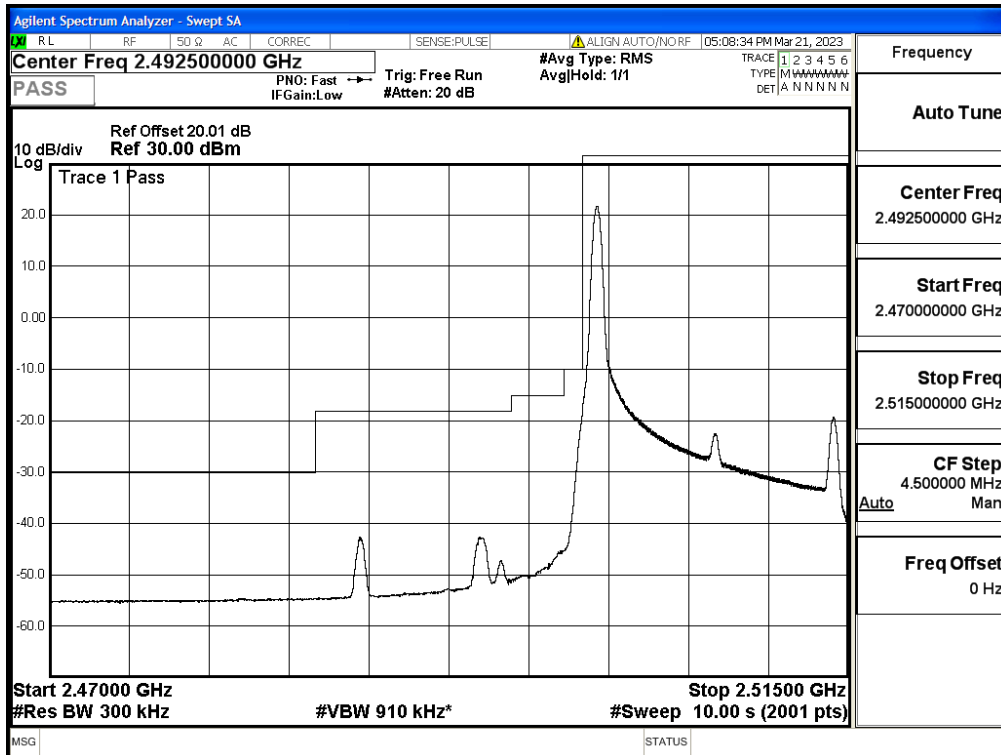

Band7-15-2507.5-QPSK-1#LOW@Pass