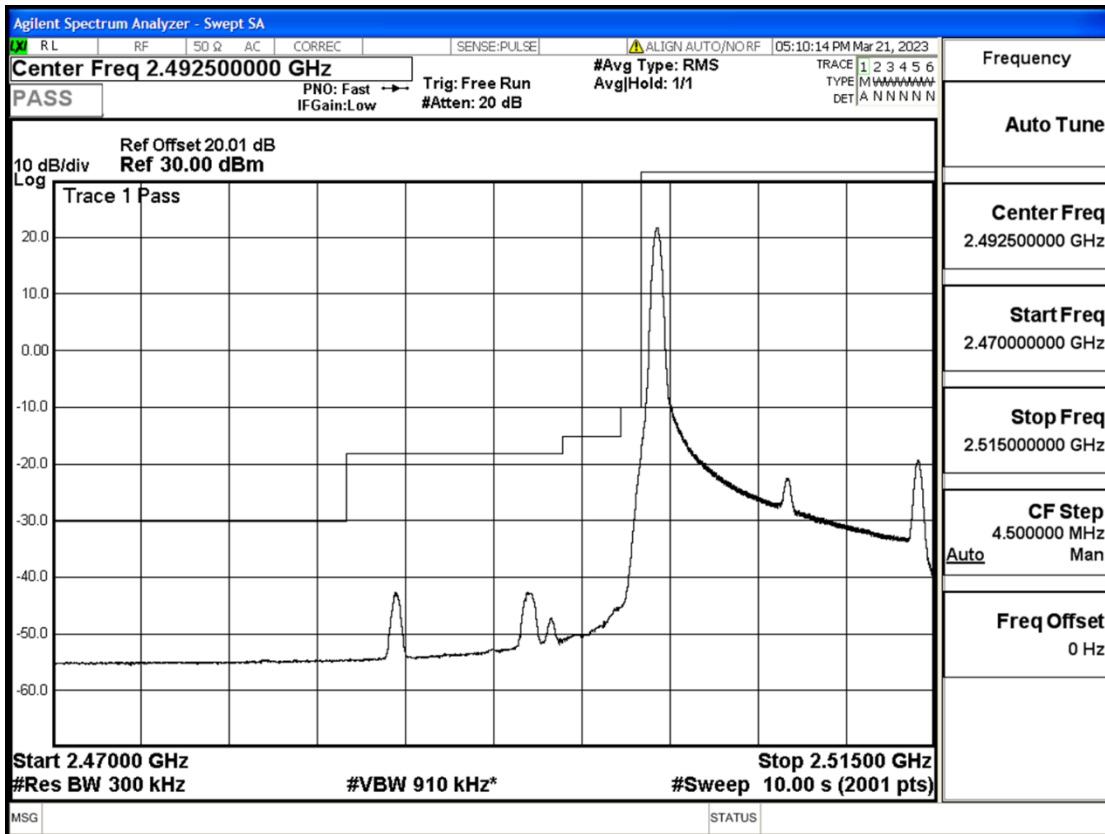

Band7-15-2507.5-16QAM-1#LOW@Pass