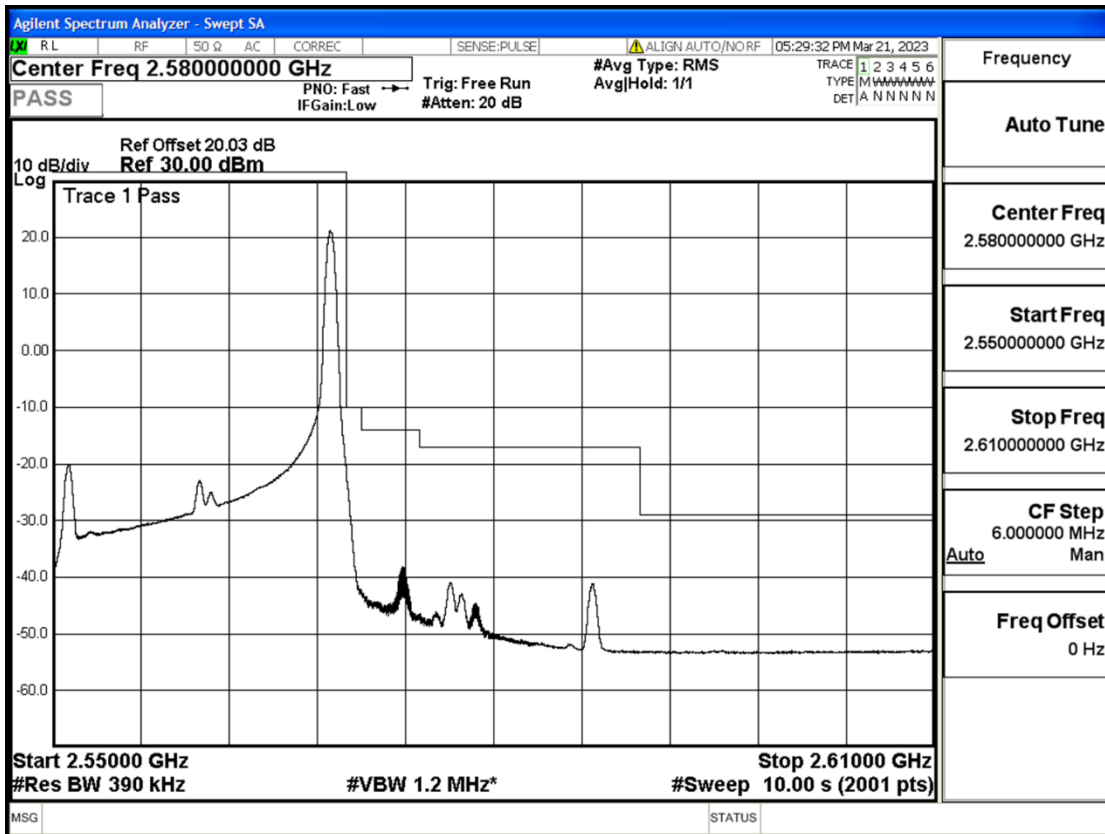

Band7-20-2560-QPSK-1#HIGH@Pass