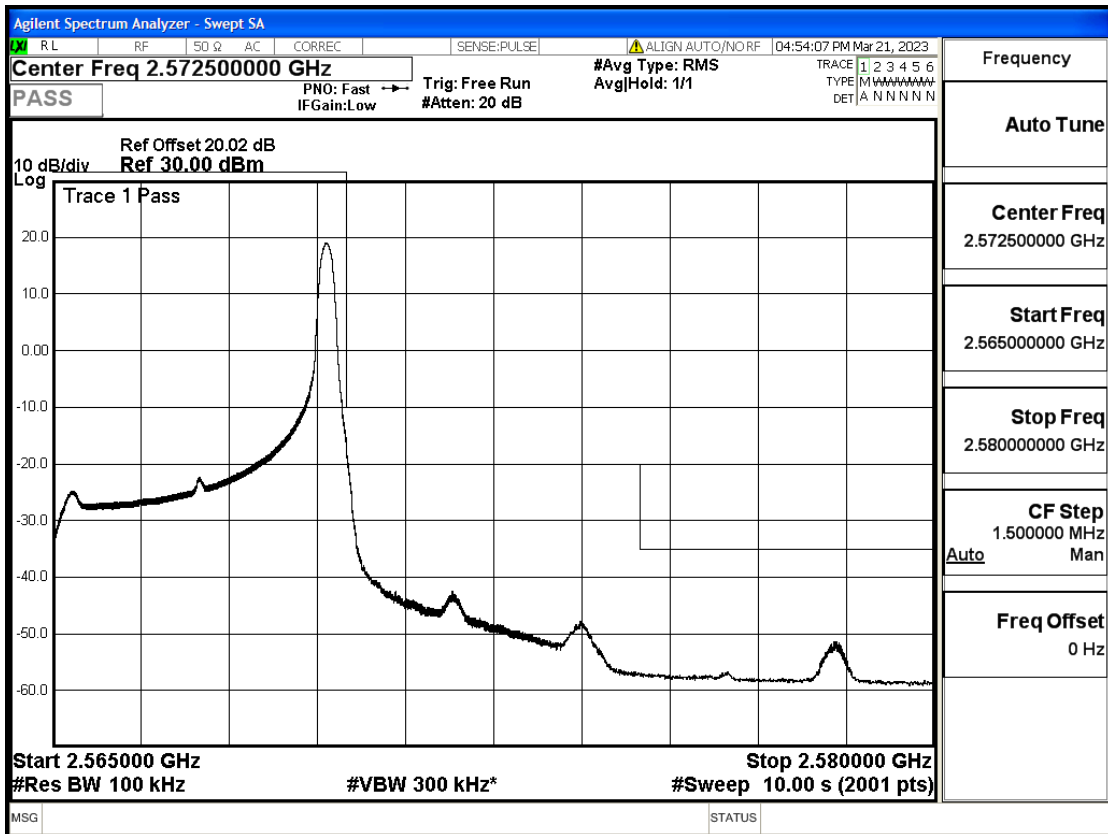

Band7-5-2567.5-16QAM-1#HIGH@Pass