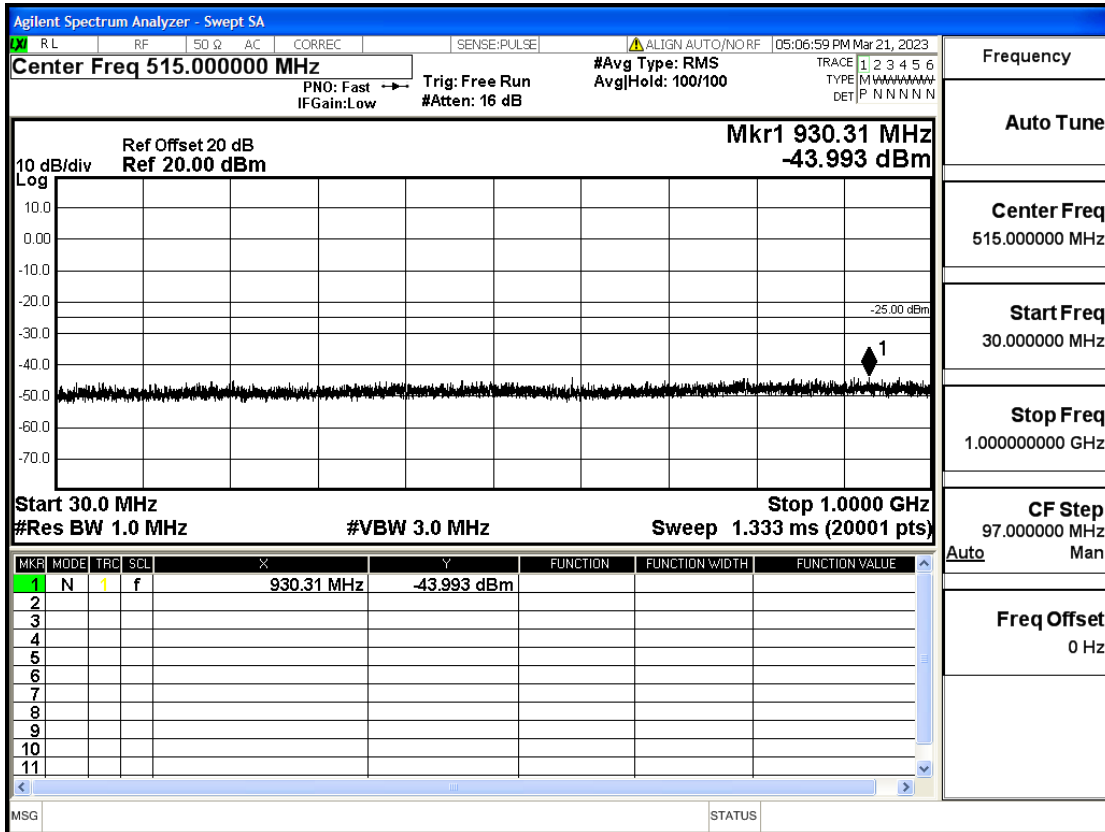

OB7-15-2507.5-QPSK-75#LOW@30mHz-1GHz@Pass