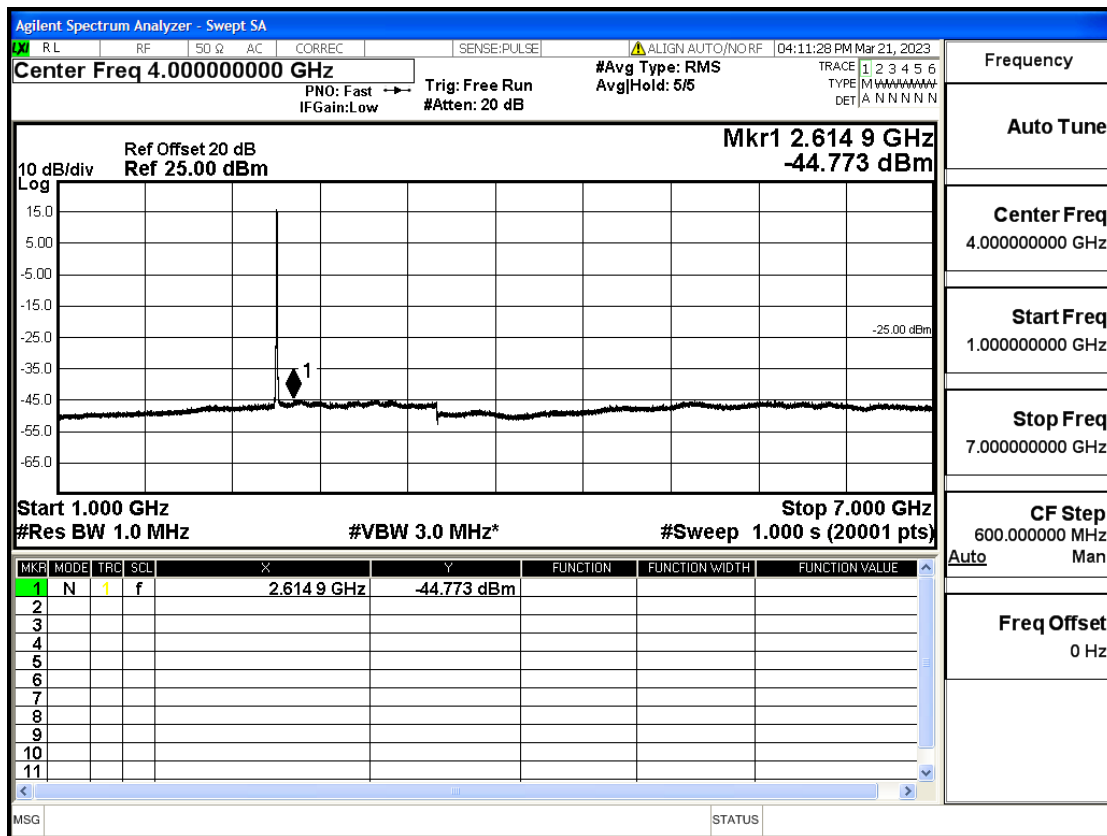

OB7-5-2502.5-QPSK-25#LOW@1GHz-7GHz@Pass