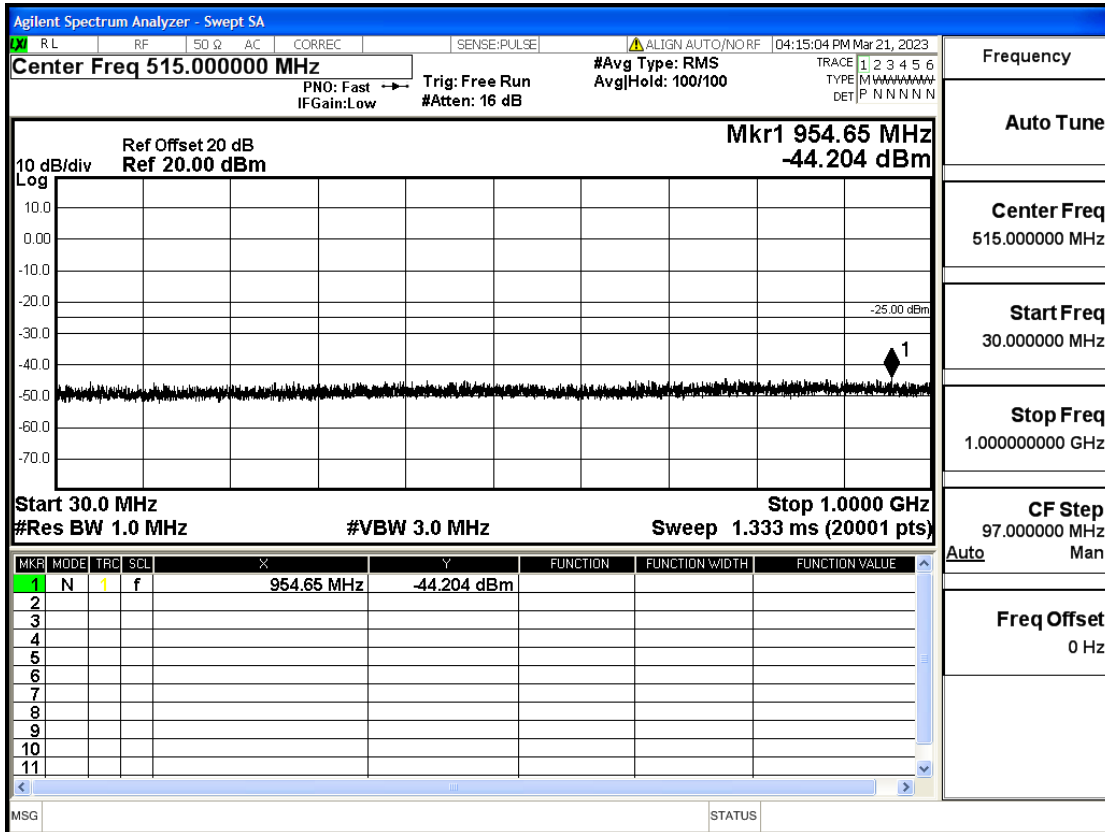

OB7-5-2535-QPSK-25#LOW@30mHz-1GHz@Pass