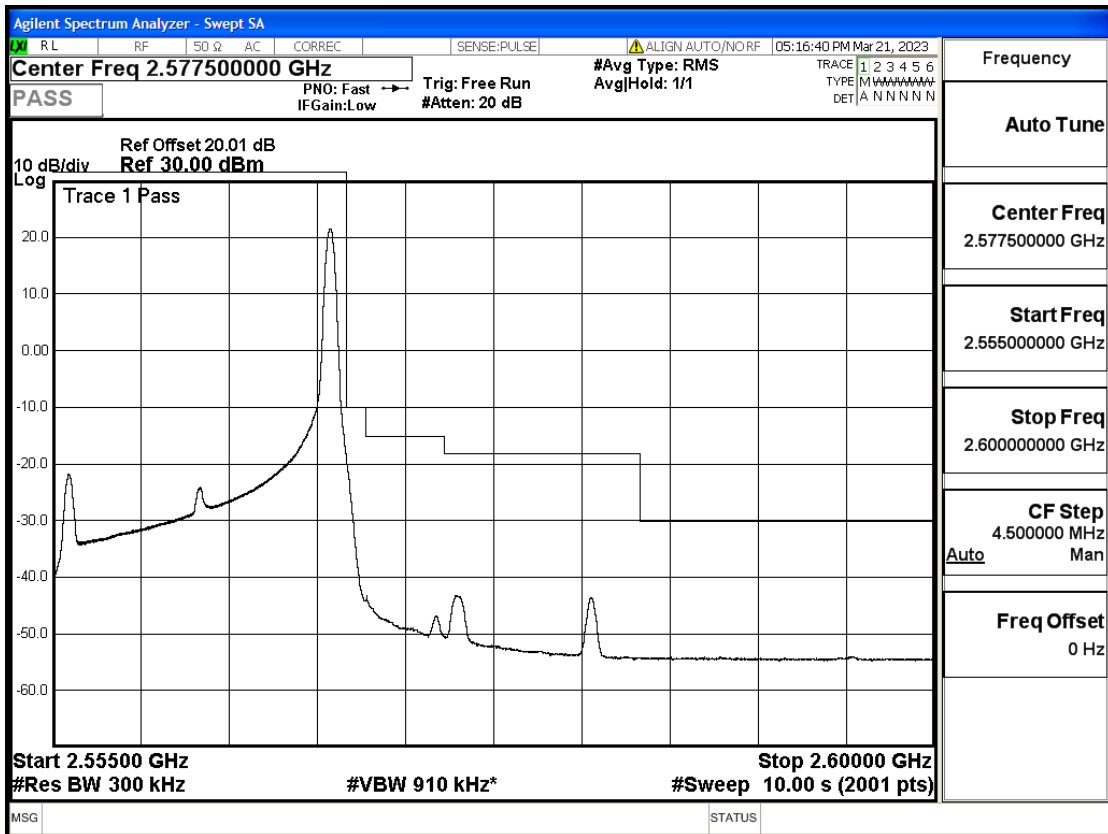

Band7-15-2562.5-QPSK-1#HIGH@Pass