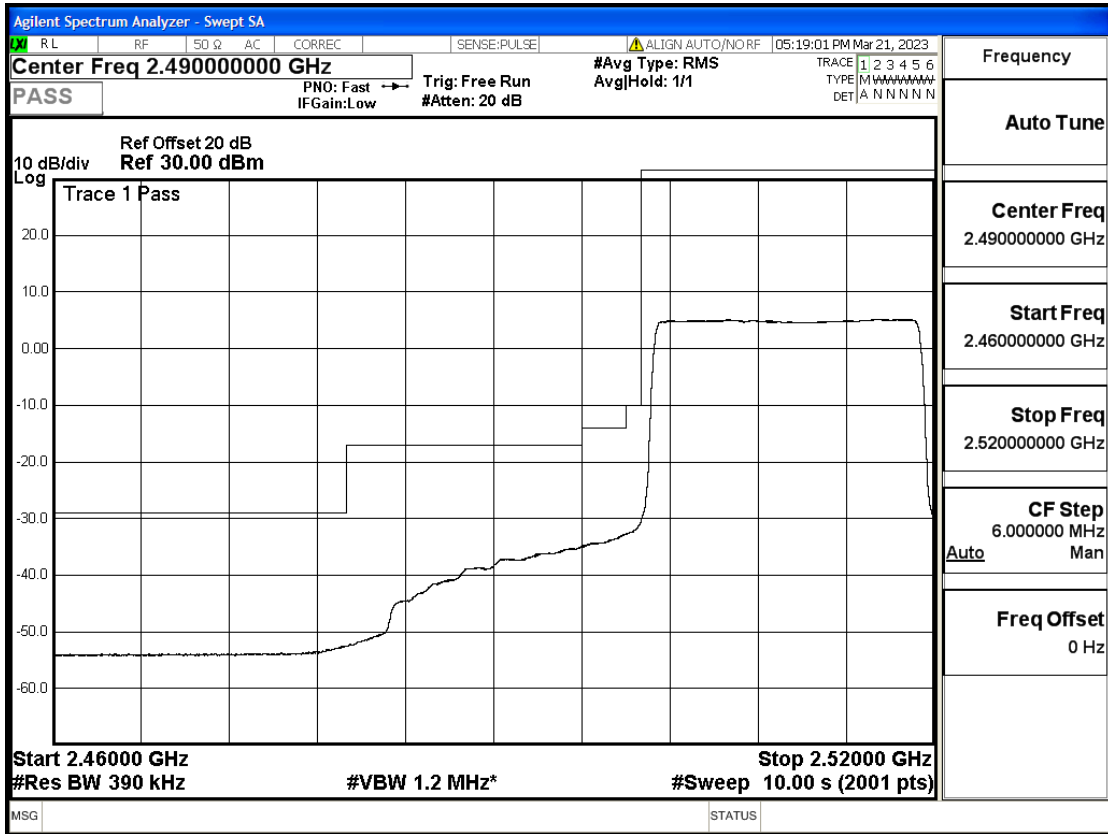

Band7-20-2510-QPSK-100#LOW@Pass