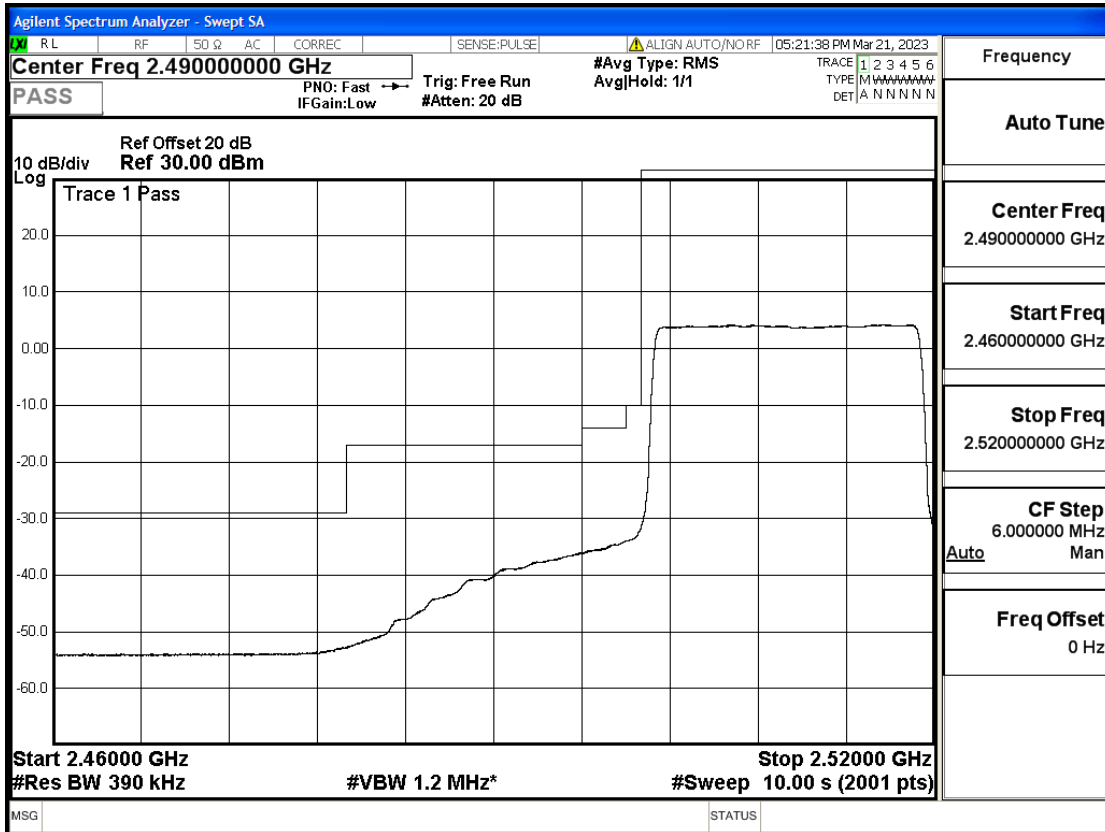

Band7-20-2510-16QAM-100#LOW@Pass