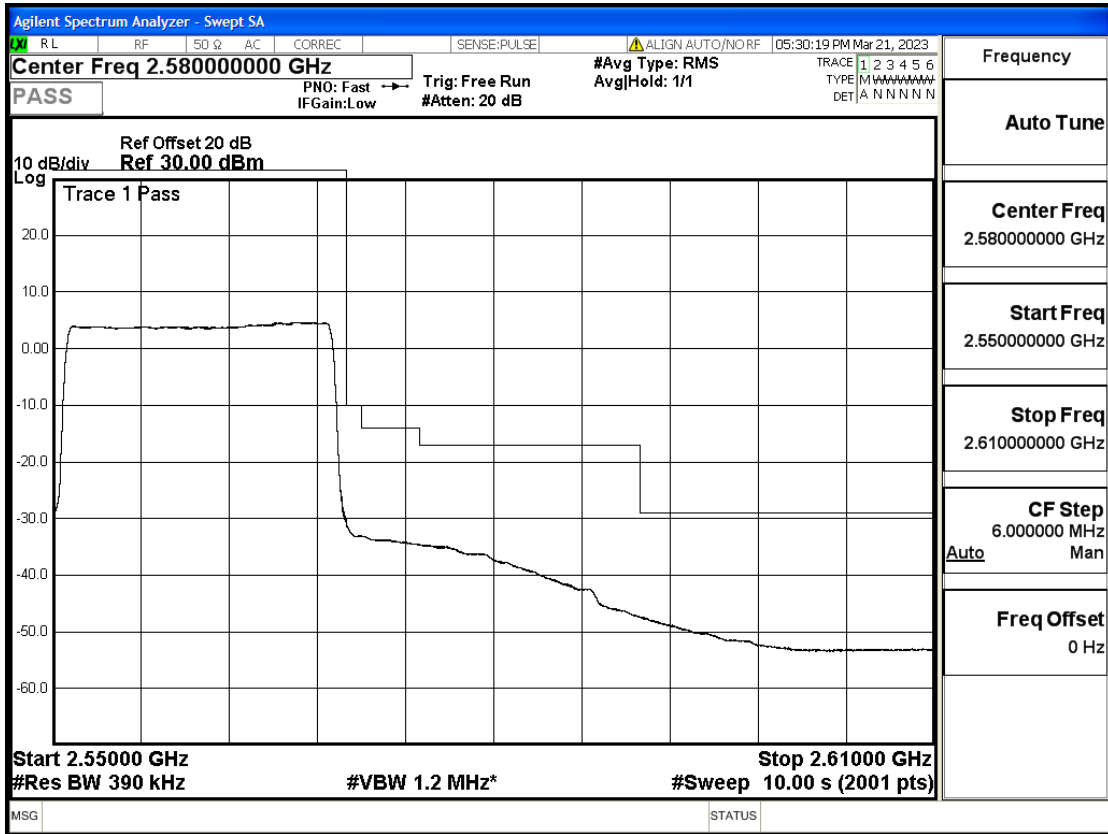

Band7-20-2560-16QAM-100#LOW@Pass