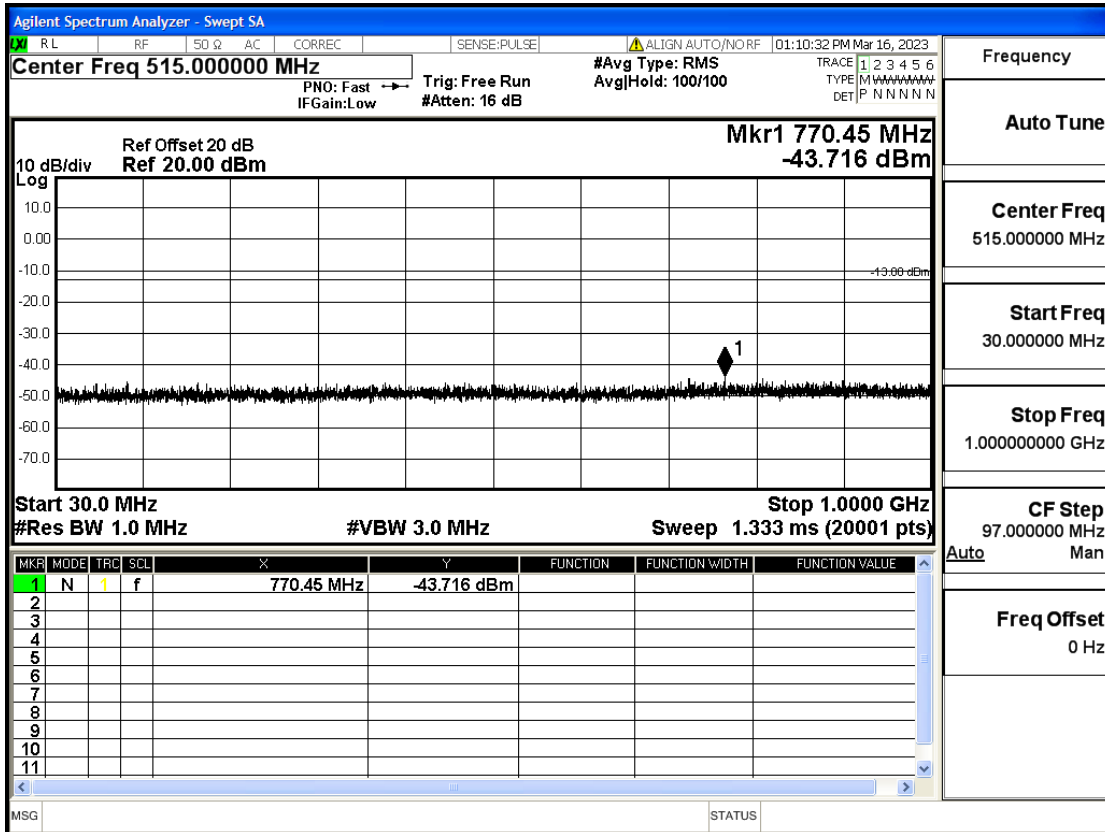

OB4-1.4-1732.5-QPSK-6#LOW@30mHz-1GHz@Pass