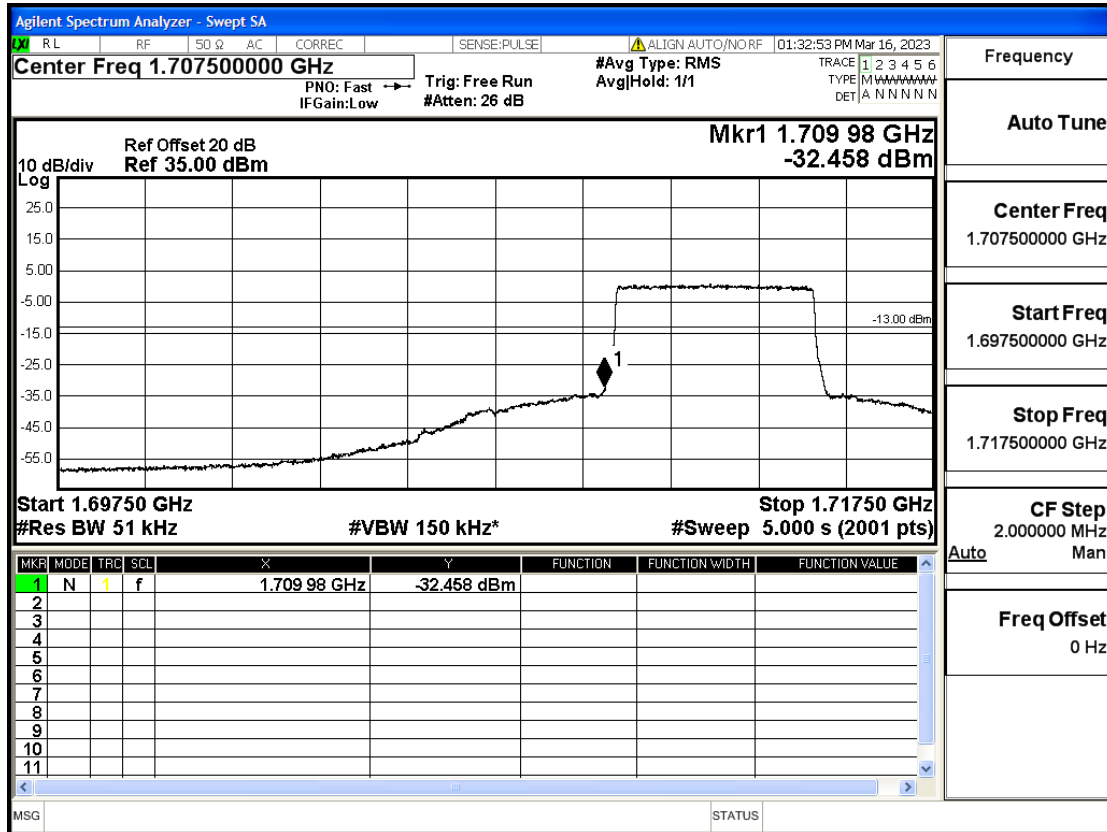

Band4-5-1712.5-16QAM-25#LOW@Pass