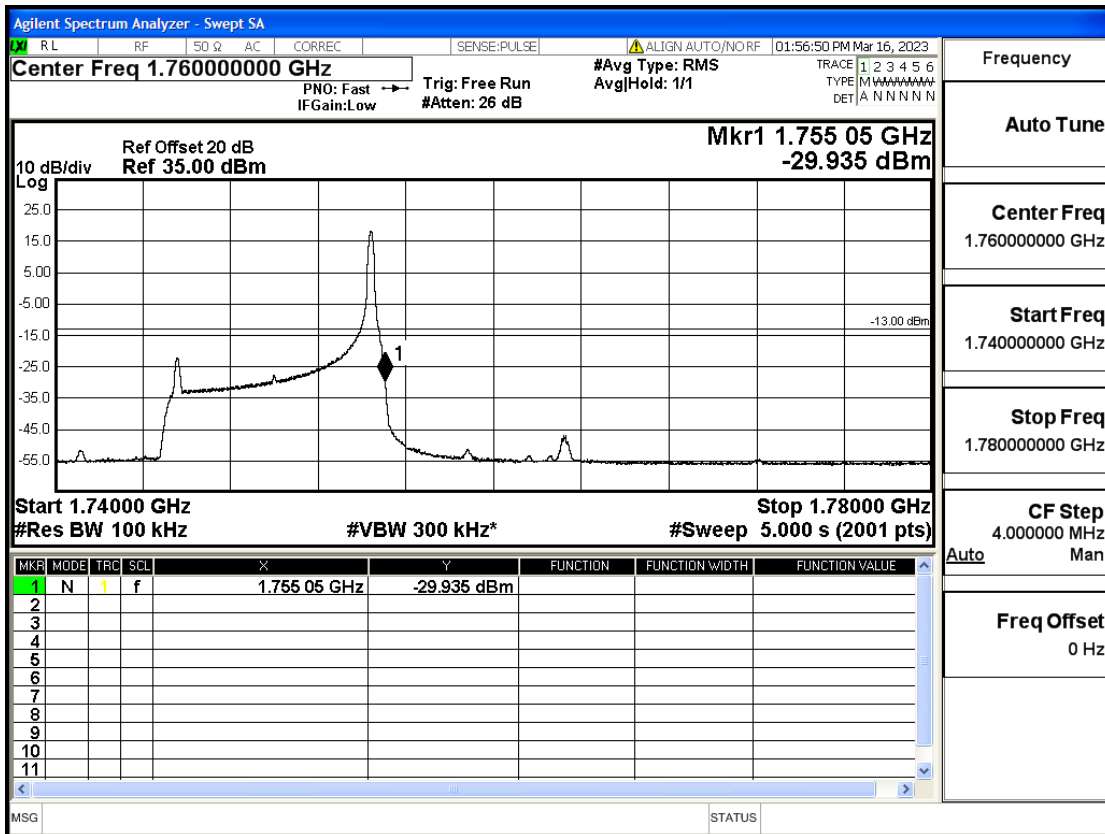

Band4-10-1750-QPSK-1#HIGH@Pass

Frequency
Auto Tune
Center Freq 1.76000000 GHz
Start Freq 1.74000000 GHz
Stop Freq 1.78000000 GHz
CF Step 4.000000 MHz
Auto Man
Freq Offset 0 Hz