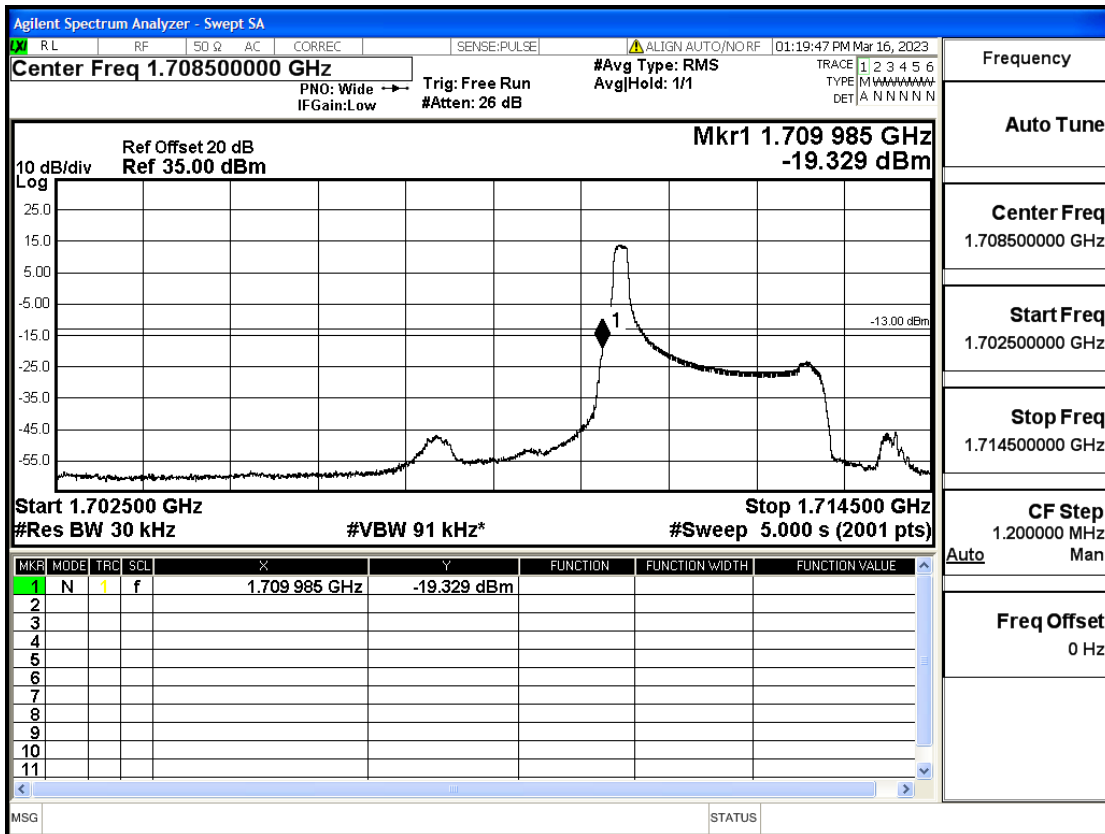

Band4-3-1711.5-QPSK-1#LOW@Pass