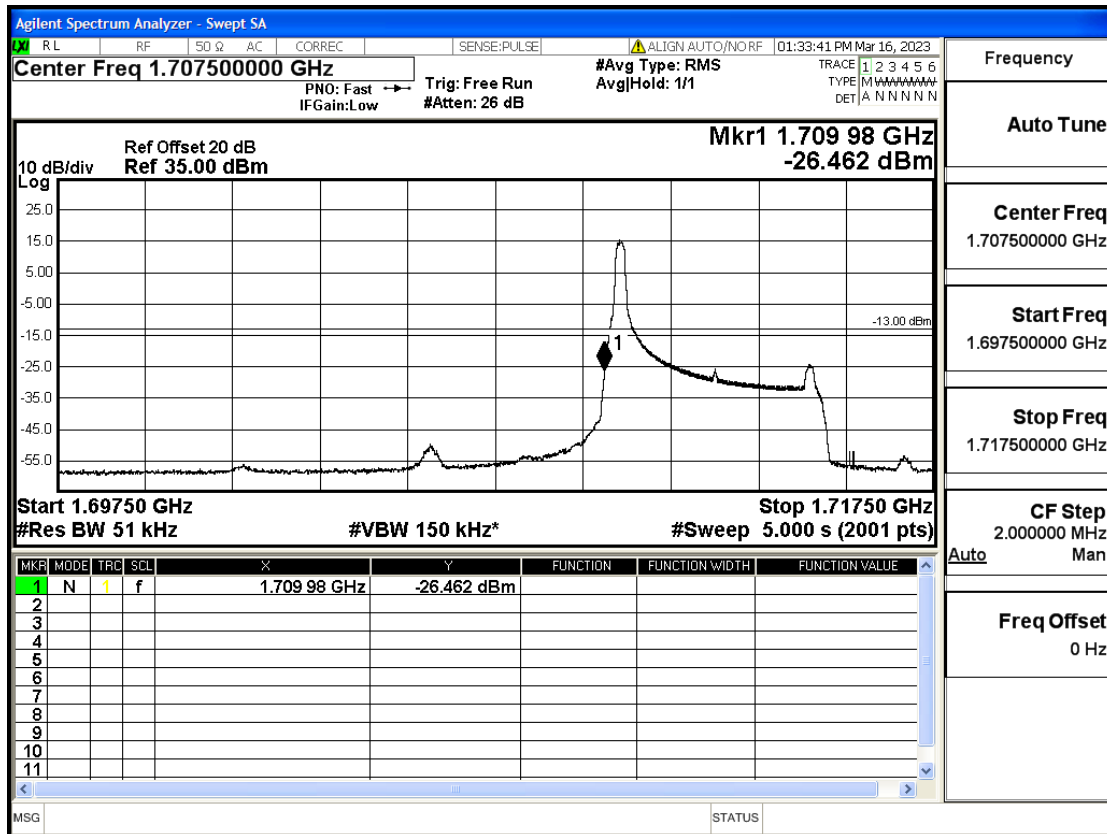

Band4-5-1712.5-16QAM-1#LOW@Pass