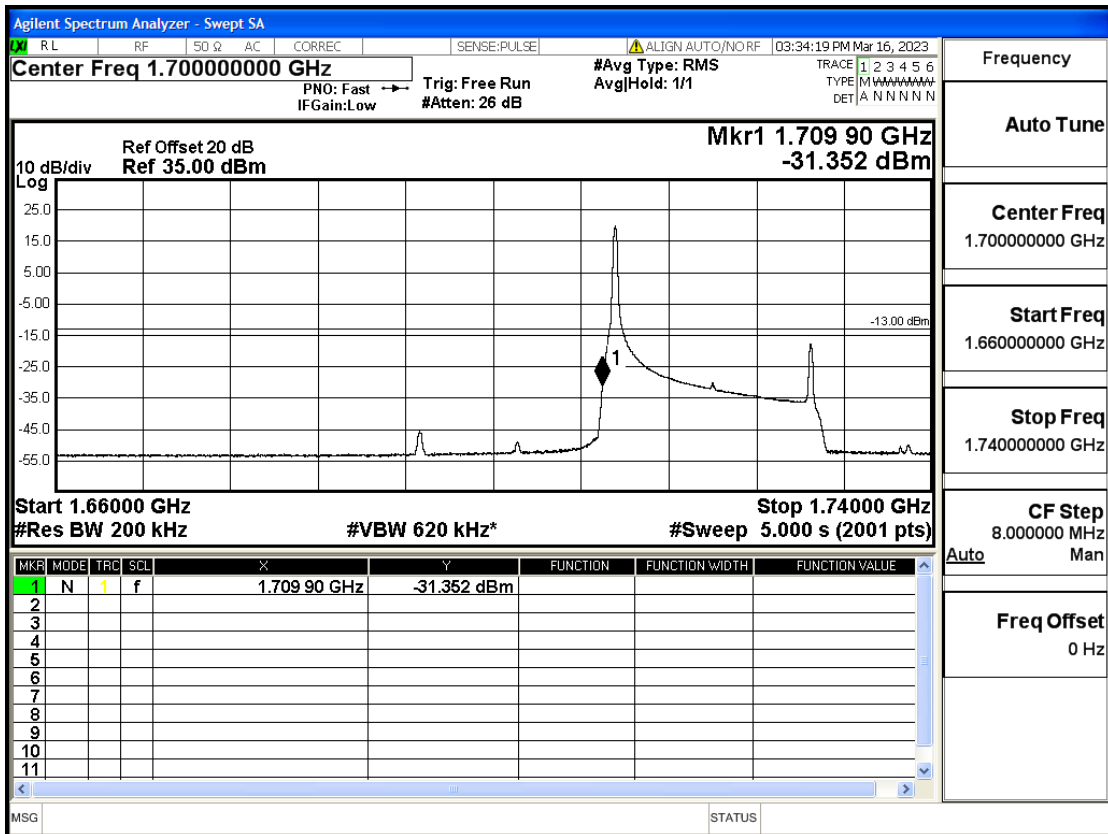

Band4-20-1720-QPSK-1#LOW@Pass