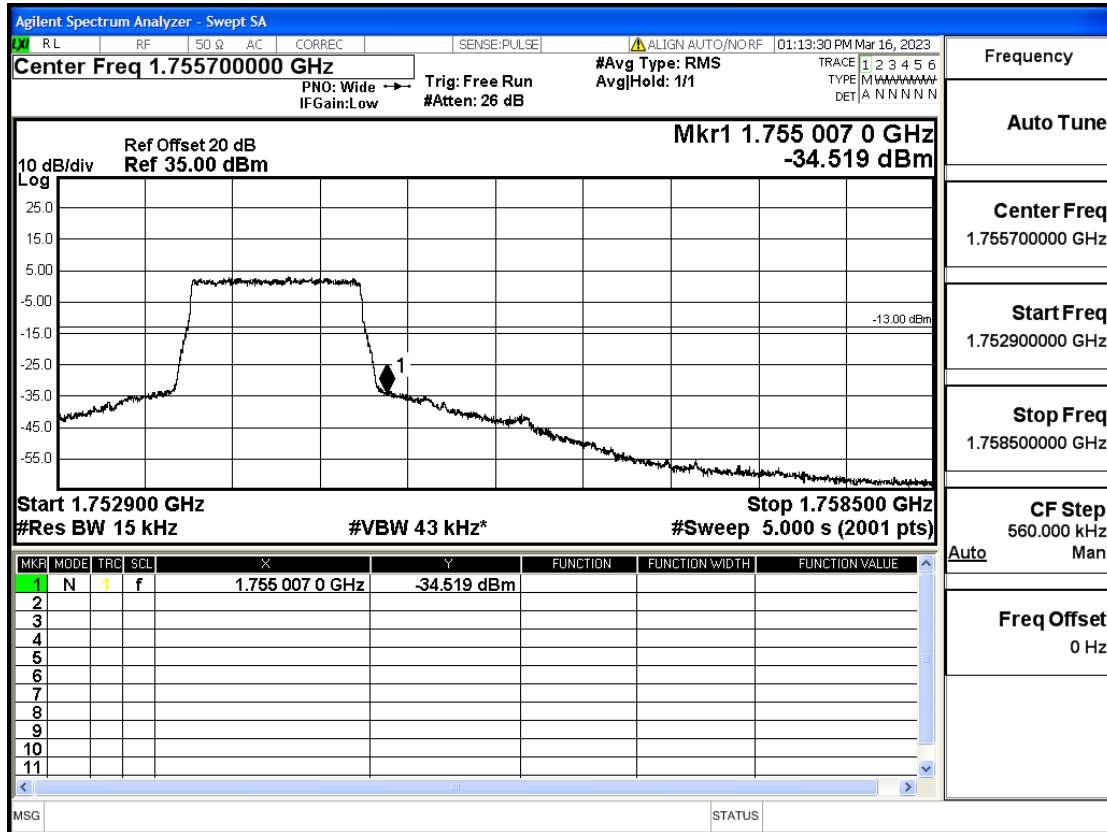

Band4-1.4-1754.3-QPSK-6#LOW@Pass