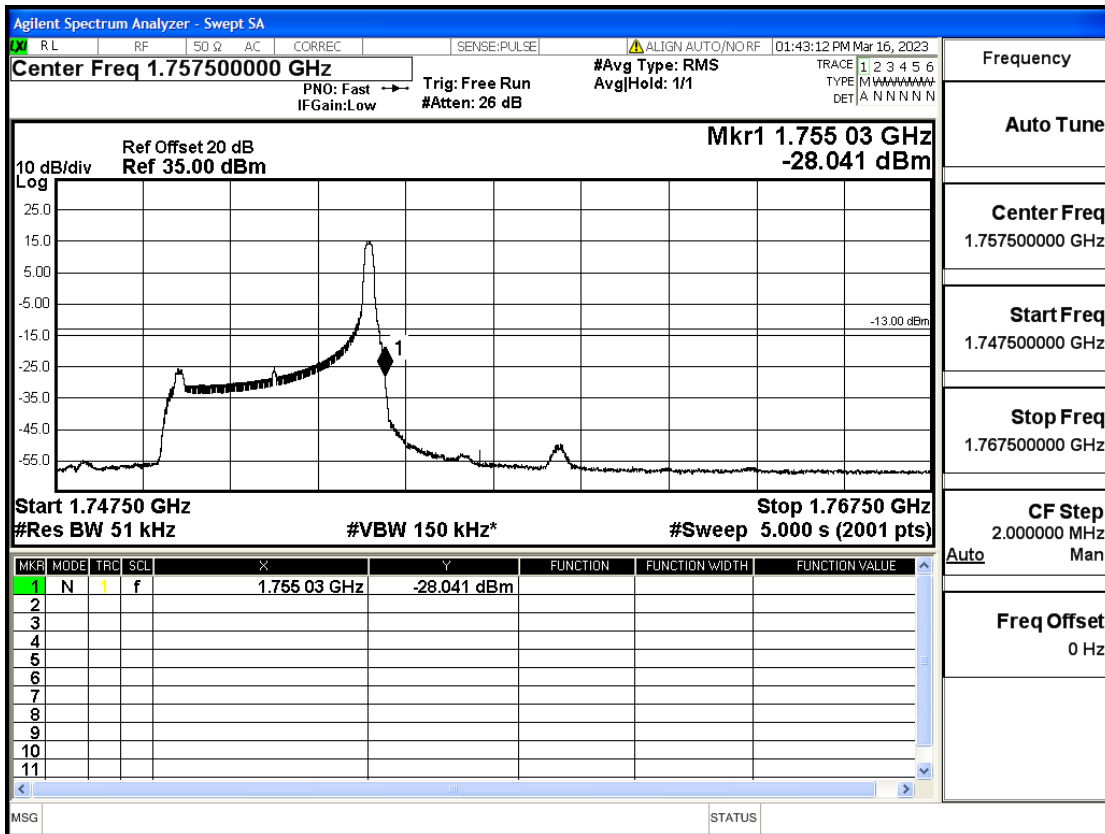

Band4-5-1752.5-16QAM-1#HIGH@Pass