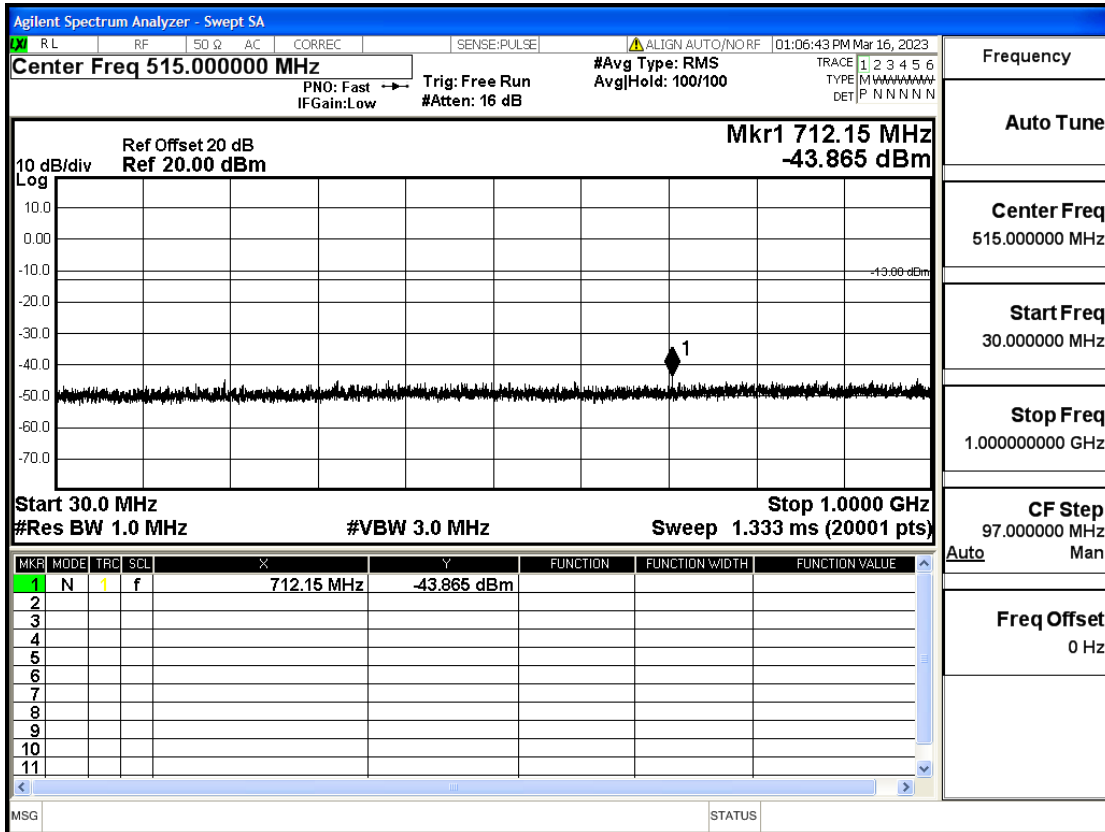

OB4-1.4-1710.7-QPSK-6#LOW@30mHz-1GHz@Pass