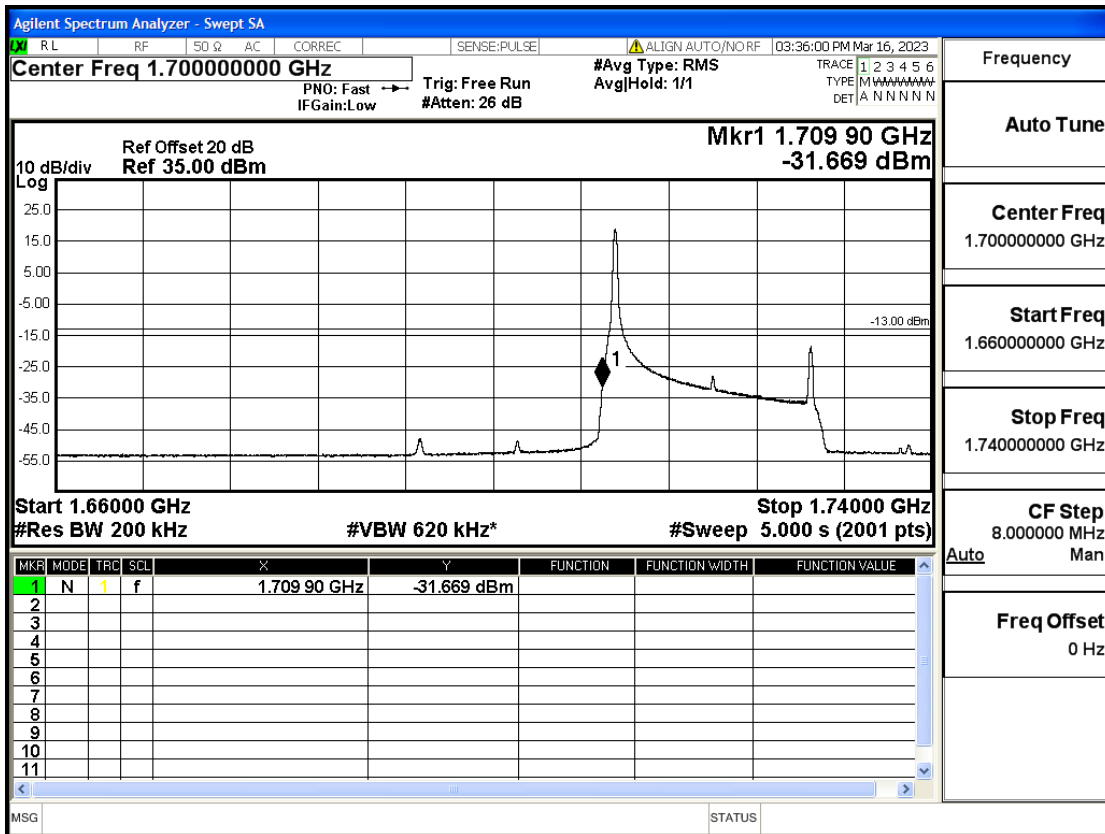

Band4-20-1720-16QAM-1#LOW@Pass