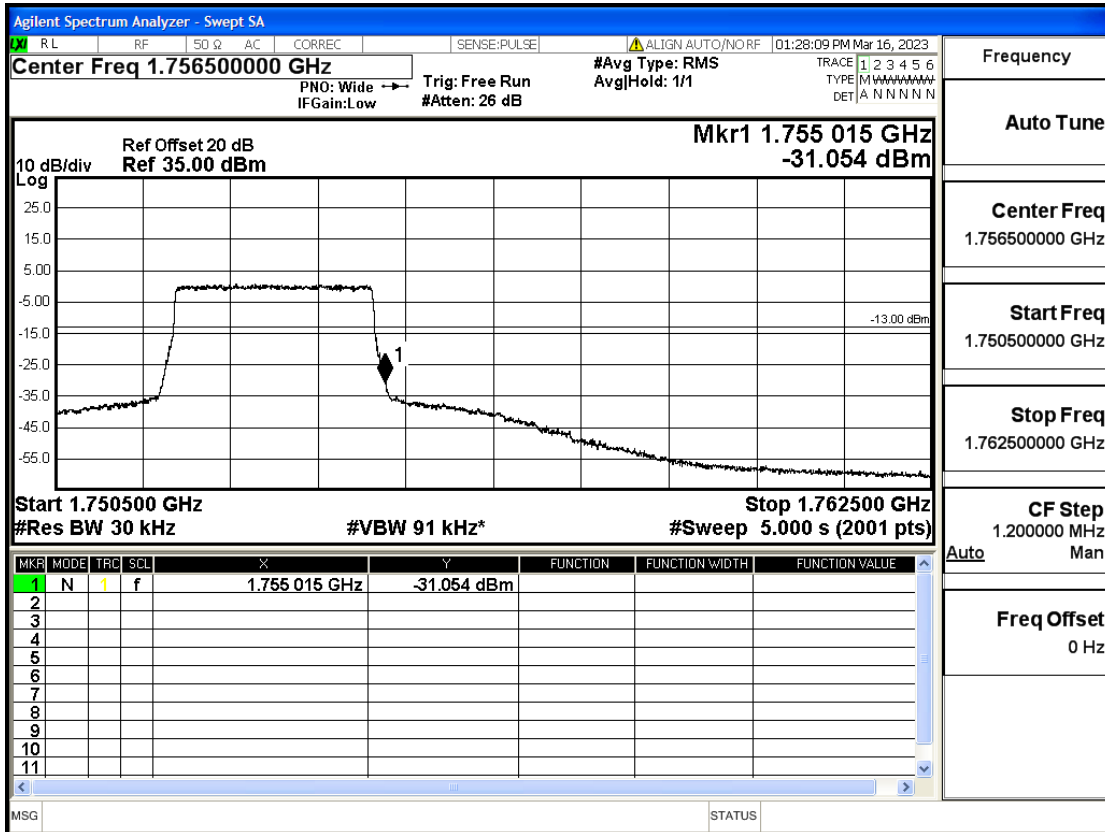

Band4-3-1753.5-16QAM-15#LOW@Pass