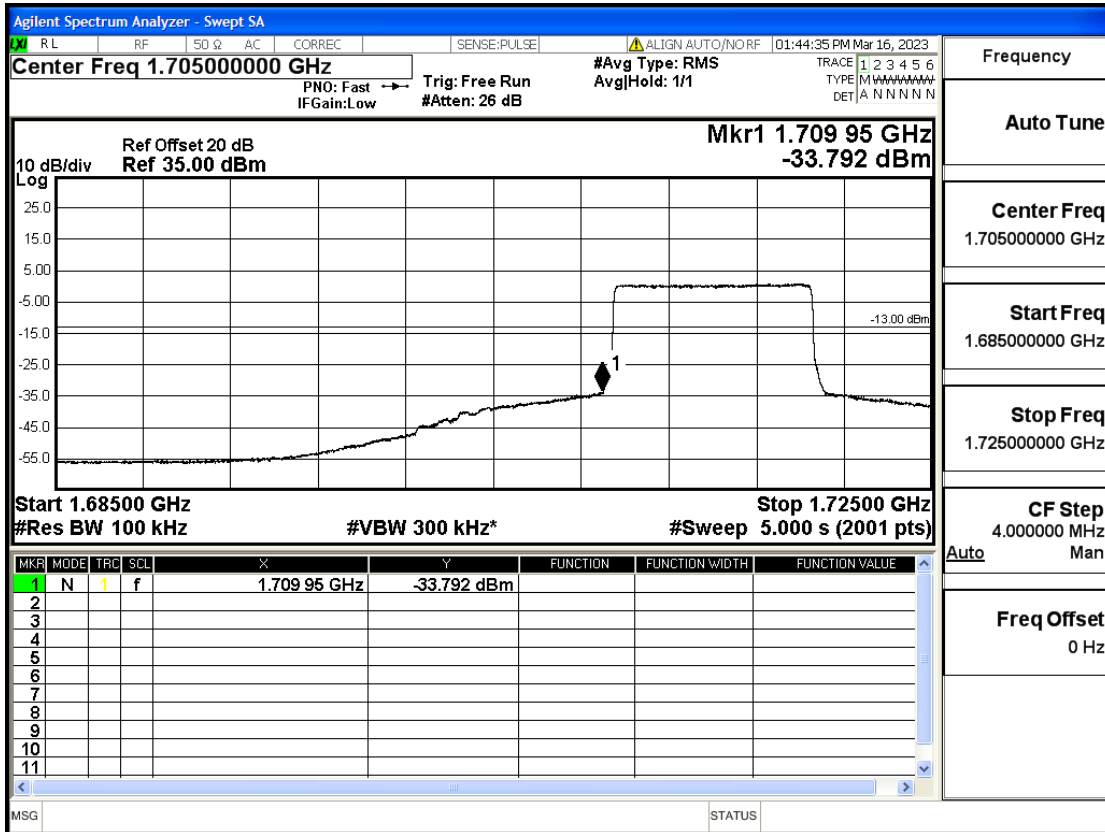

RF Test Data for LTE (Conducted Measurement)

Product Name: Smart phone

Trade Mark: KRIP

Test Model: K60

FCC ID: 2APX7K60

Environmental Conditions

Temperature:	23.8°C
Relative Humidity:	56%
ATM Pressure:	100.0 kPa
Test Engineer:	Anna Hu
Supervised by:	Hugo Chen
Remark:	For LTE Band4

Band4-5-1752.5-16QAM-1#HIGH@Pass

Band4-10-1715-QPSK-50#LOW@Pass

Band4-10-1715-QPSK-1#LOW@Pass

Band4-10-1715-16QAM-50#LOW@Pass

Band4-10-1715-16QAM-1#LOW@Pass

Band4-10-1750-QPSK-50#LOW@Pass

Frequency
Auto Tune
Center Freq 1.76000000 GHz
Start Freq 1.74000000 GHz
Stop Freq 1.78000000 GHz
CF Step 4.000000 MHz
Auto Man
Freq Offset 0 Hz