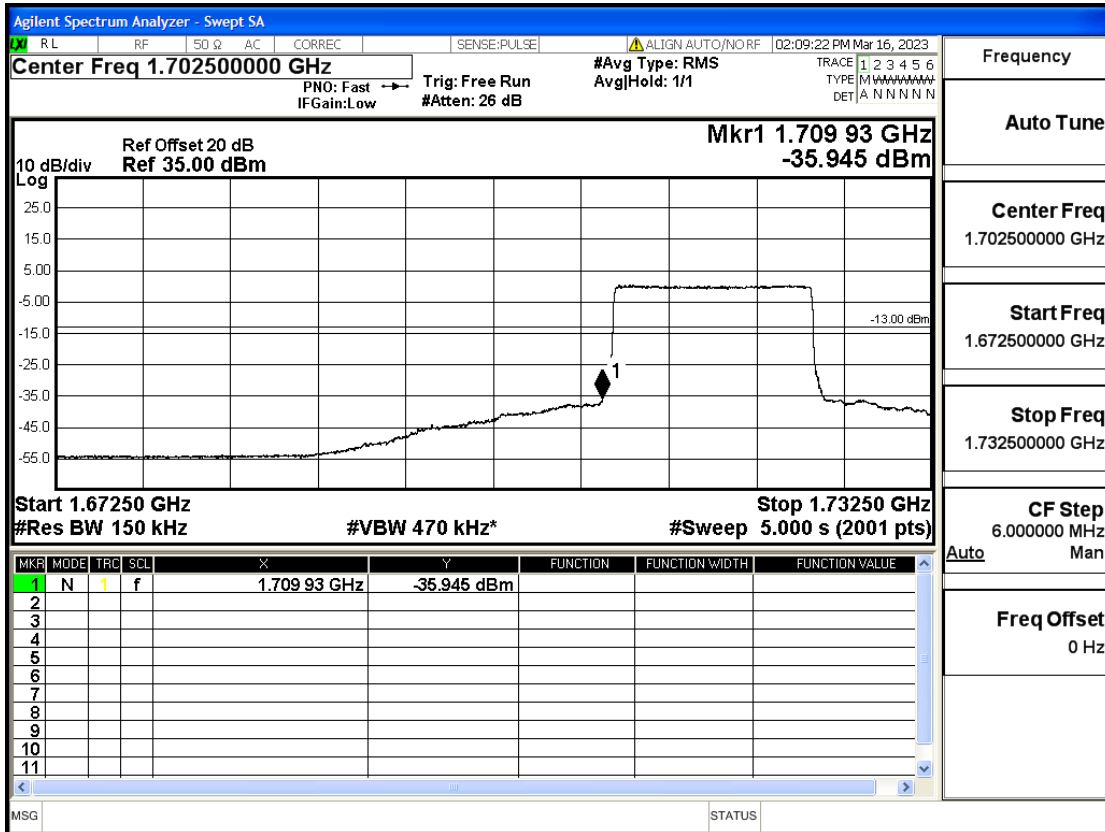

Band4-15-1717.5-16QAM-75#LOW@Pass