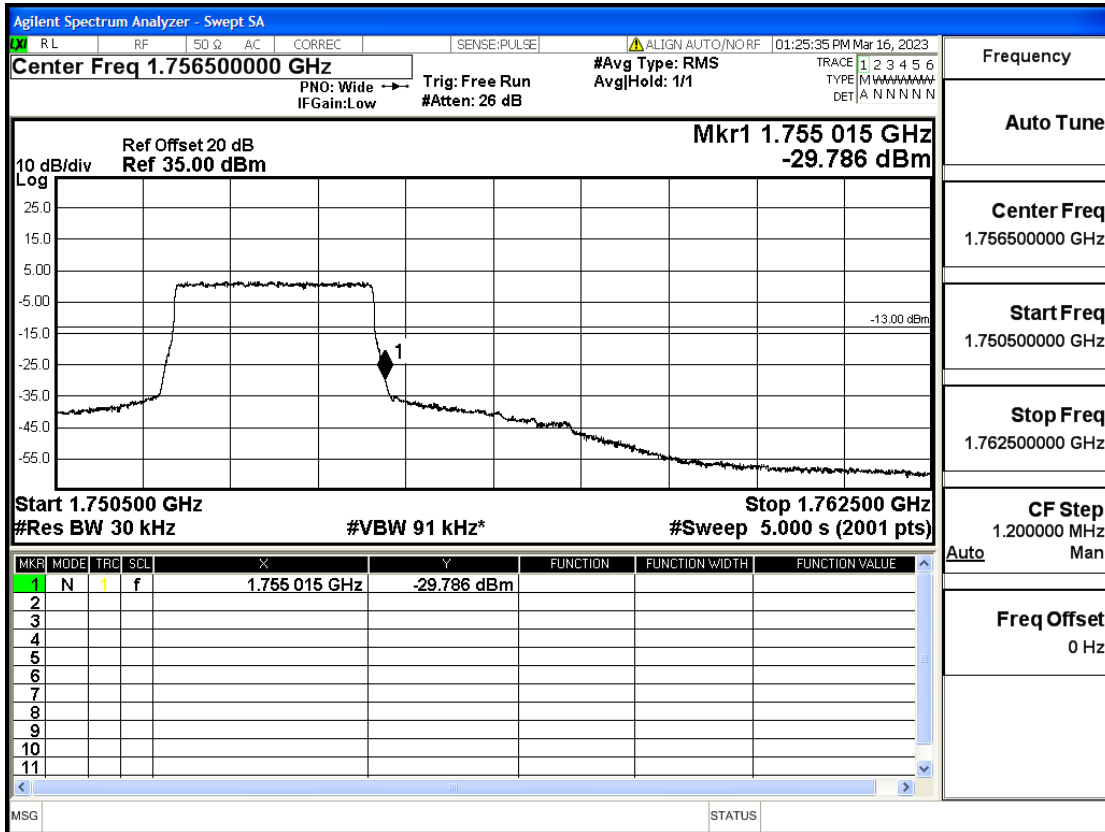

Band4-3-1753.5-QPSK-15#LOW@Pass