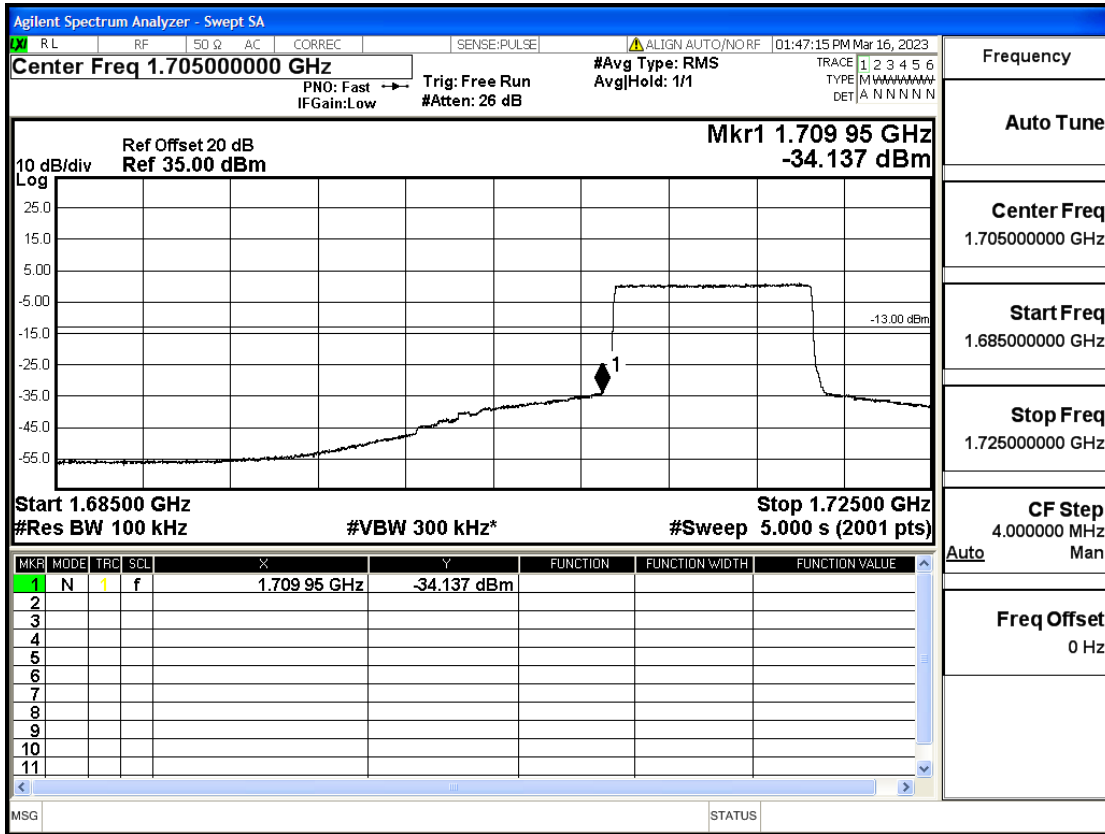

RF Test Data for LTE (Conducted Measurement)

Product Name: Smart phone

Trade Mark: KRIP

Test Model: K60

FCC ID: 2APX7K60

Environmental Conditions

Temperature:	23.8°C
Relative Humidity:	56%
ATM Pressure:	100.0 kPa
Test Engineer:	Anna Hu
Supervised by:	Hugo Chen
Remark:	For LTE Band4

Band4-5-1752.5-16QAM-1#HIGH@Pass

Band4-10-1715-QPSK-50#LOW@Pass

Band4-10-1715-QPSK-1#LOW@Pass

Band4-10-1715-16QAM-50#LOW@Pass

Band4-10-1715-16QAM-1#LOW@Pass

Band4-10-1750-QPSK-50#LOW@Pass

Frequency
Auto Tune
Center Freq 1.76000000 GHz
Start Freq 1.74000000 GHz
Stop Freq 1.78000000 GHz
CF Step 4.000000 MHz
Auto Man
Freq Offset 0 Hz