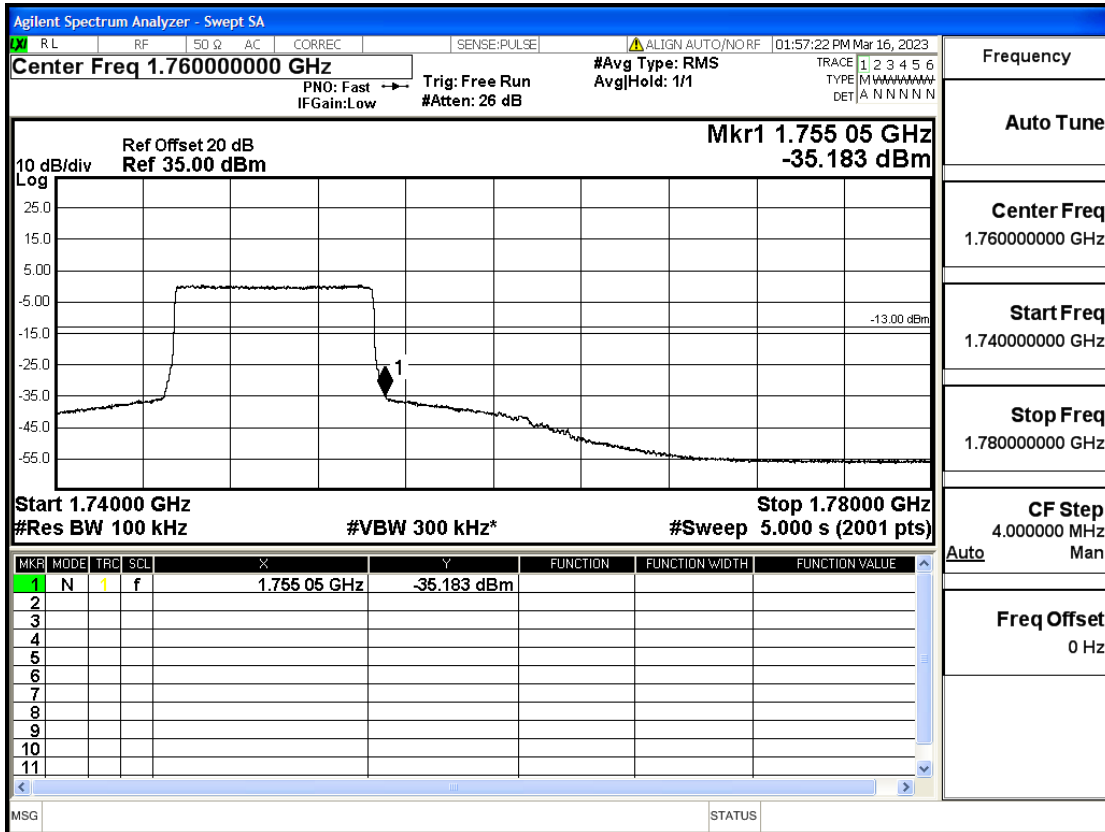

RF Test Data for LTE (Conducted Measurement)

Product Name: Smart phone

Trade Mark: KRIP

Test Model: K60

FCC ID: 2APX7K60

Environmental Conditions

Temperature:	23.8°C
Relative Humidity:	56%
ATM Pressure:	100.0 kPa
Test Engineer:	Anna Hu
Supervised by:	Hugo Chen
Remark:	For LTE Band4

Band4-5-1752.5-16QAM-1#HIGH@Pass

Band4-10-1715-QPSK-50#LOW@Pass

Band4-10-1715-QPSK-1#LOW@Pass

Band4-10-1715-16QAM-50#LOW@Pass

Band4-10-1715-16QAM-1#LOW@Pass

Band4-10-1750-QPSK-50#LOW@Pass

Frequency
Auto Tune
Center Freq 1.76000000 GHz
Start Freq 1.74000000 GHz
Stop Freq 1.78000000 GHz
CF Step 4.000000 MHz
Auto Man
Freq Offset 0 Hz

Band4-10-1750-QPSK-1#HIGH@Pass

Frequency
Auto Tune
Center Freq 1.76000000 GHz
Start Freq 1.74000000 GHz
Stop Freq 1.78000000 GHz
CF Step 4.000000 MHz
Auto Man
Freq Offset 0 Hz

Band4-10-1750-16QAM-50#LOW@Pass