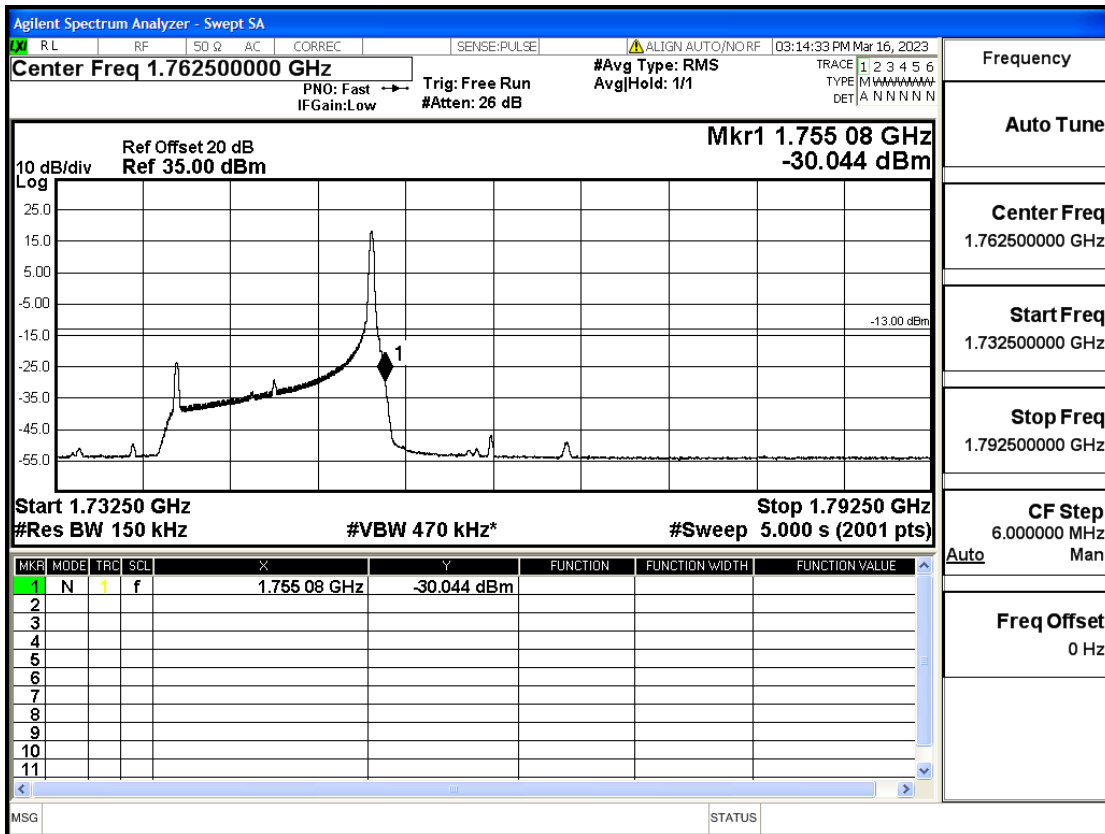

Band4-15-1747.5-16QAM-1#HIGH@Pass