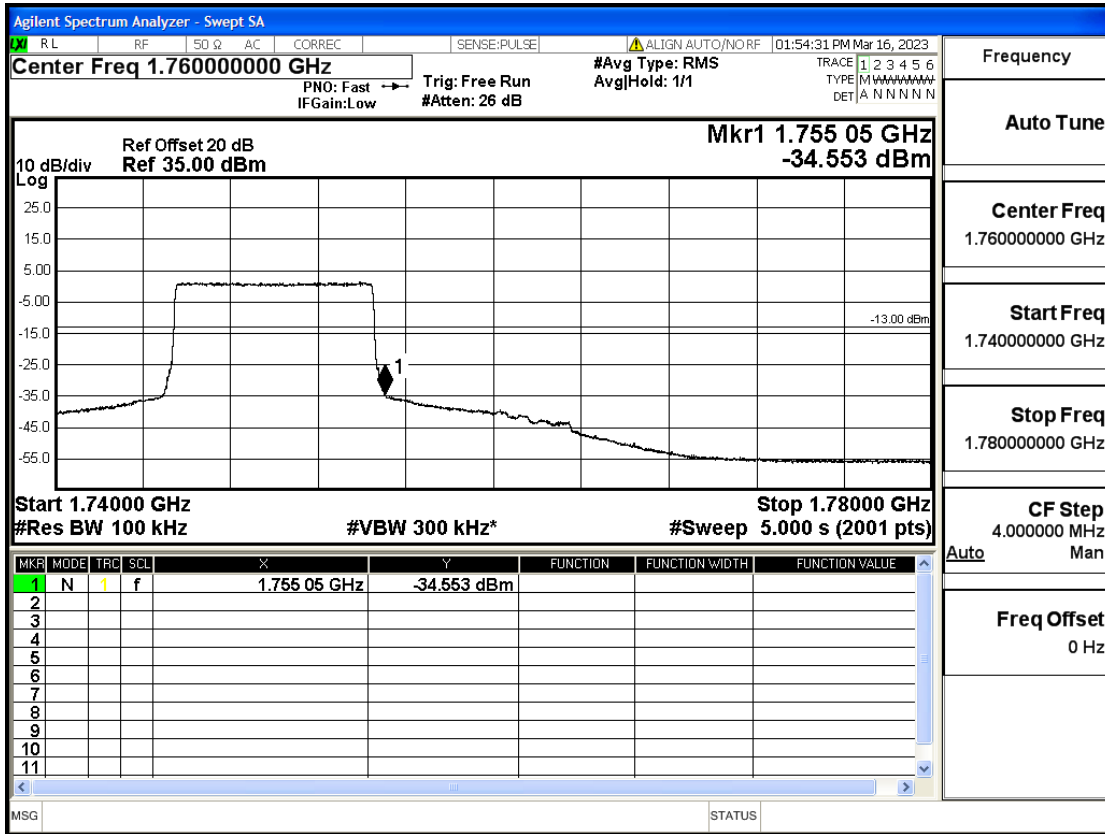

RF Test Data for LTE (Conducted Measurement)

Product Name: Smart phone

Trade Mark: KRIP

Test Model: K60

FCC ID: 2APX7K60

Environmental Conditions

Temperature:	23.8°C
Relative Humidity:	56%
ATM Pressure:	100.0 kPa
Test Engineer:	Anna Hu
Supervised by:	Hugo Chen
Remark:	For LTE Band4

Band4-5-1752.5-16QAM-1#HIGH@Pass

Band4-10-1715-QPSK-50#LOW@Pass

Band4-10-1715-QPSK-1#LOW@Pass

Band4-10-1715-16QAM-50#LOW@Pass

Band4-10-1715-16QAM-1#LOW@Pass

Band4-10-1750-QPSK-50#LOW@Pass

Frequency
Auto Tune
Center Freq 1.76000000 GHz
Start Freq 1.74000000 GHz
Stop Freq 1.78000000 GHz
CF Step 4.000000 MHz
Auto Man
Freq Offset 0 Hz

Band4-10-1750-QPSK-1#HIGH@Pass

Frequency
Auto Tune
Center Freq 1.76000000 GHz
Start Freq 1.74000000 GHz
Stop Freq 1.78000000 GHz
CF Step 4.000000 MHz
Auto Man
Freq Offset 0 Hz

Band4-10-1750-16QAM-50#LOW@Pass