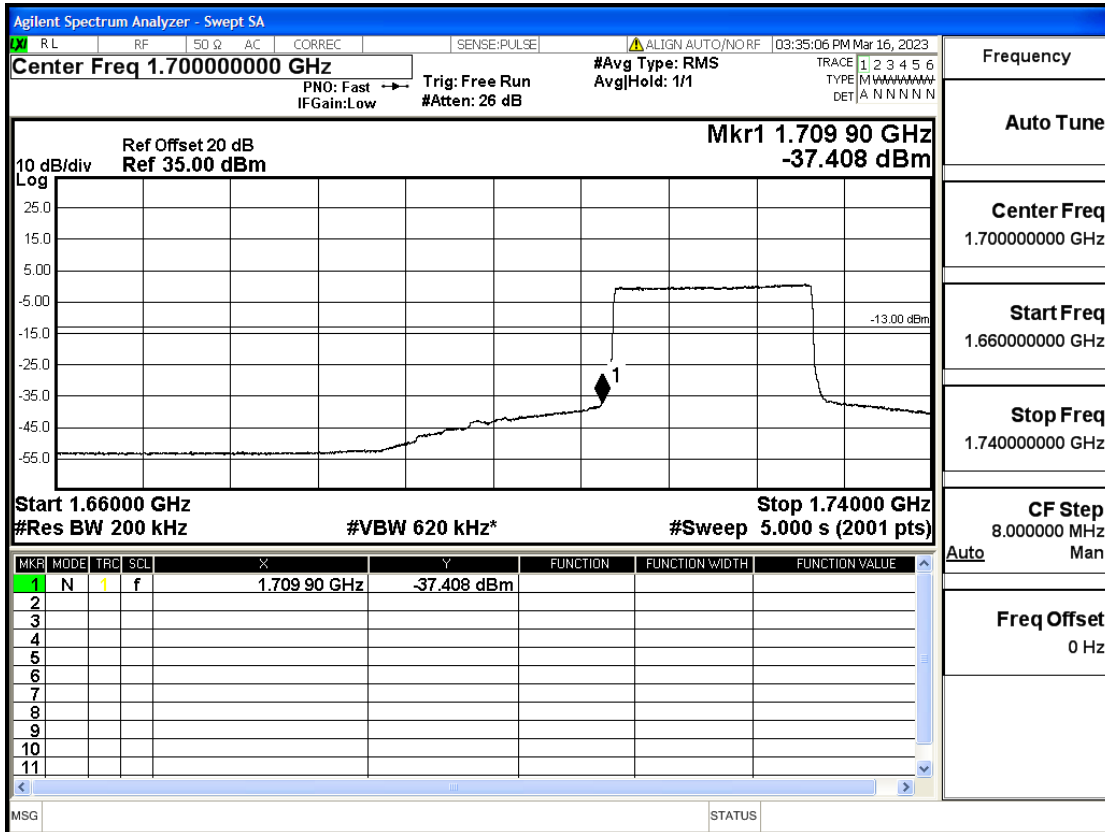

Band4-20-1720-16QAM-100#LOW@Pass