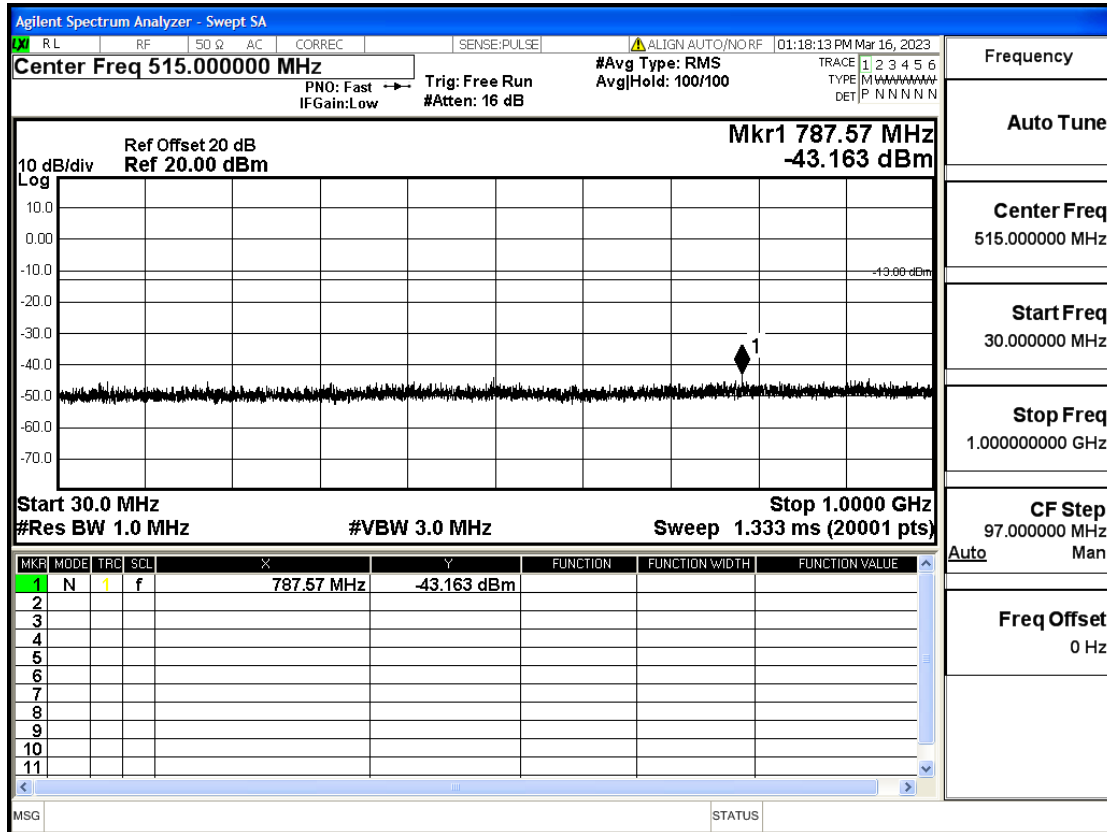

OB4-3-1711.5-QPSK-15#LOW@30mHz-1GHz@Pass