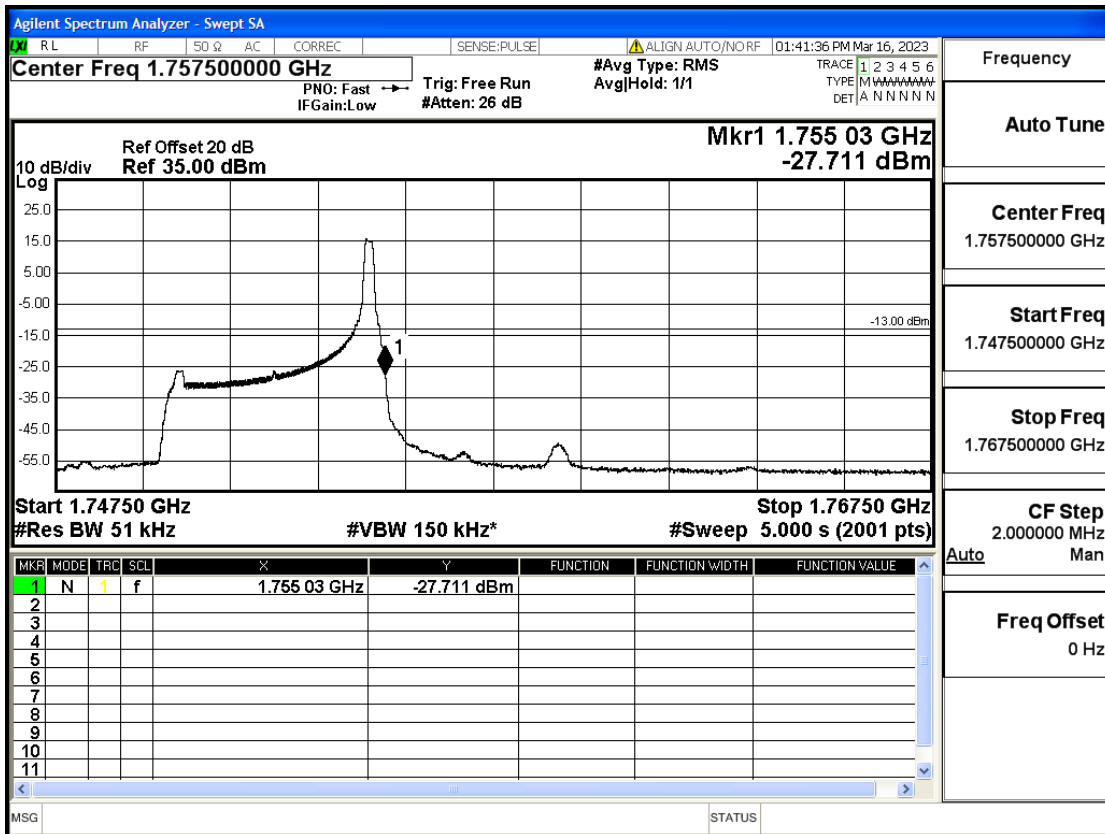

Band4-5-1752.5-QPSK-1#HIGH@Pass