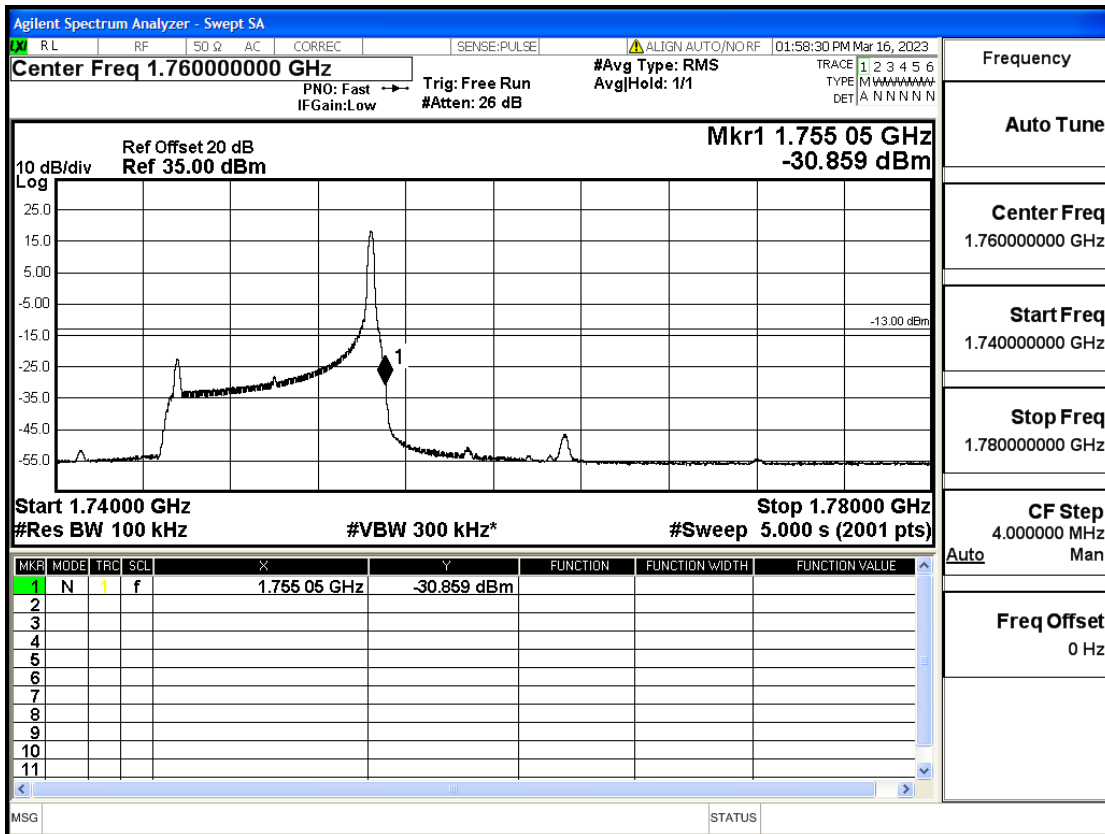

Band4-10-1750-16QAM-1#HIGH@Pass