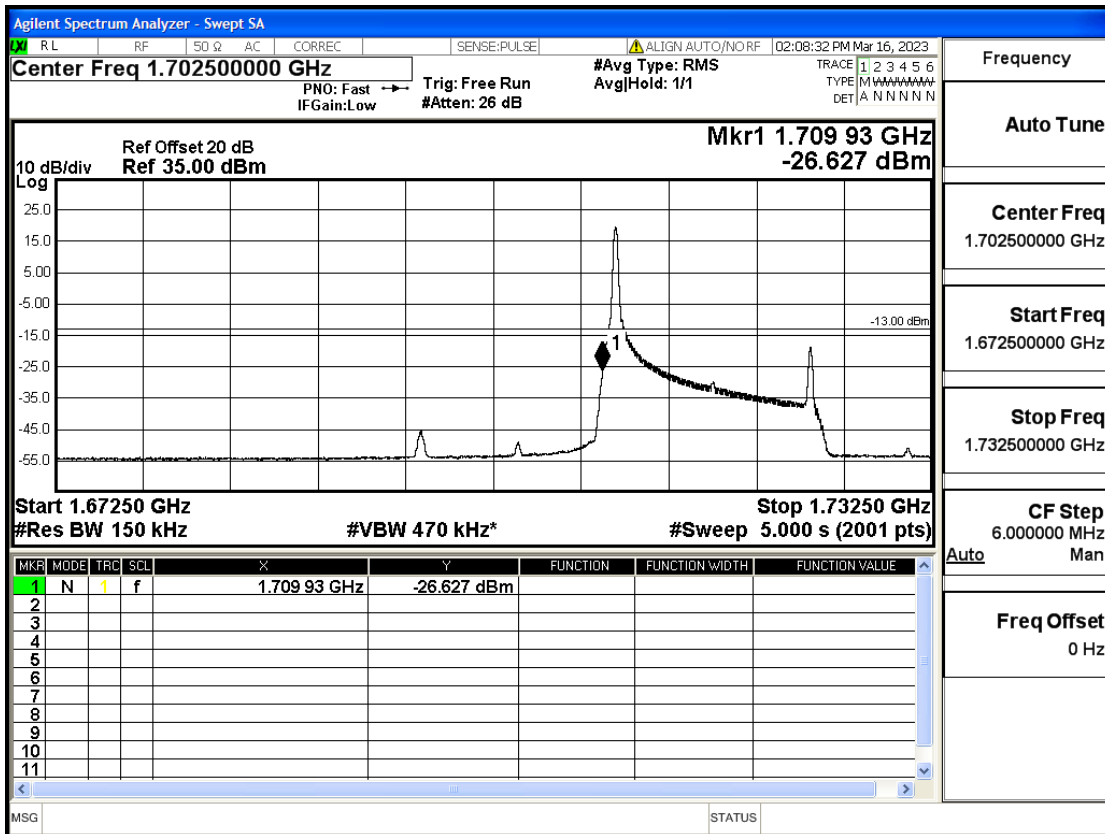

Band4-15-1717.5-QPSK-1#LOW@Pass