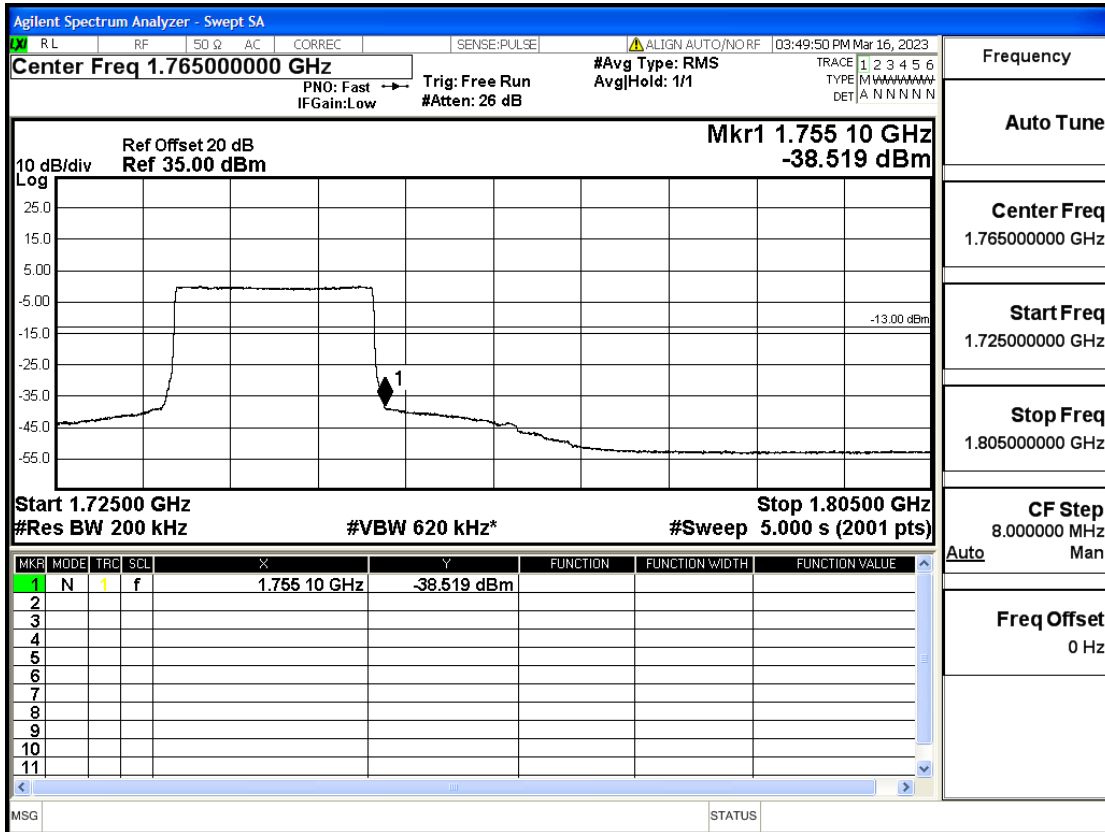

Band4-20-1745-16QAM-100#LOW@Pass