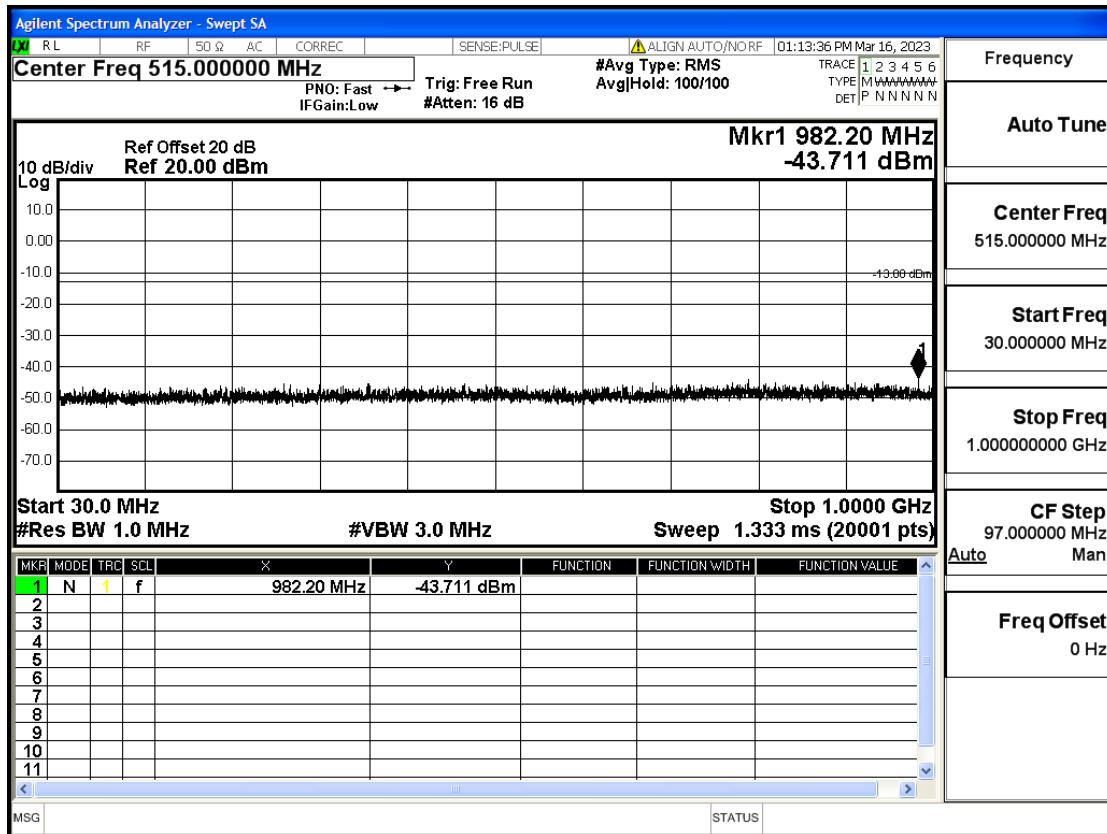

OB4-1.4-1754.3-QPSK-6#LOW@30mHz-1GHz@Pass