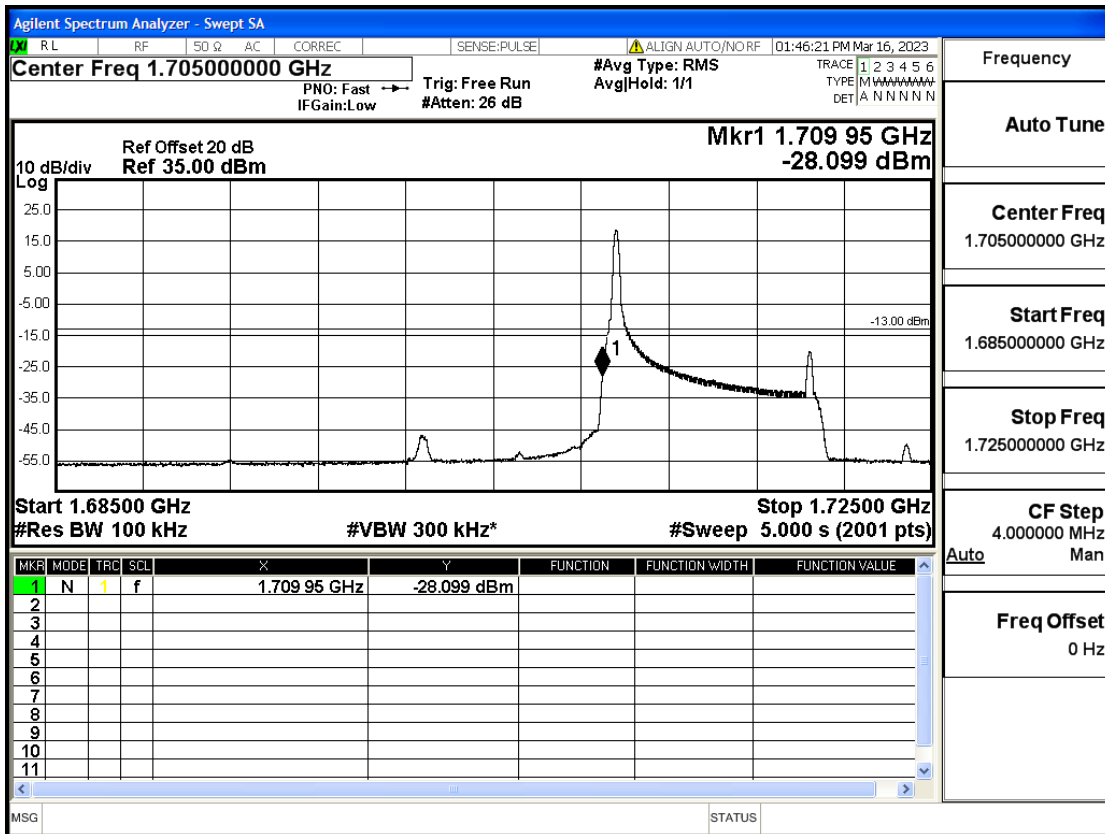

Band4-10-1715-QPSK-1#LOW@Pass