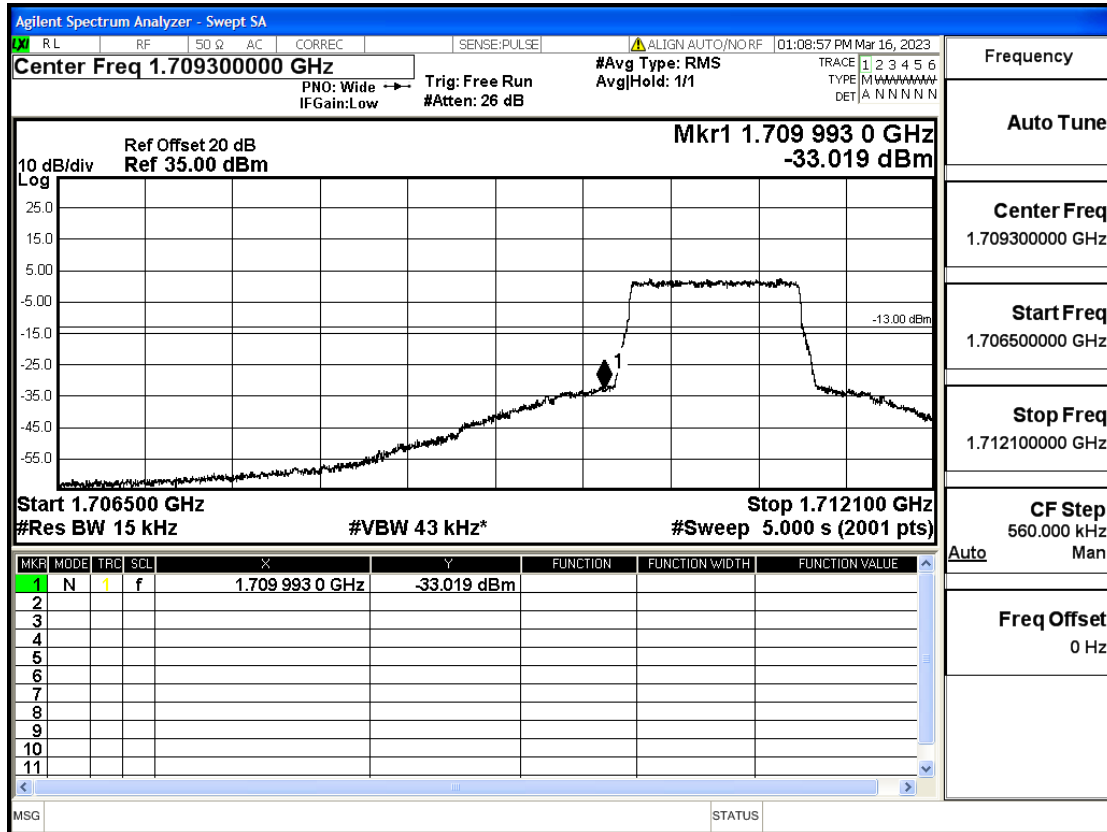

Band4-1.4-1710.7-16QAM-6#LOW@Pass