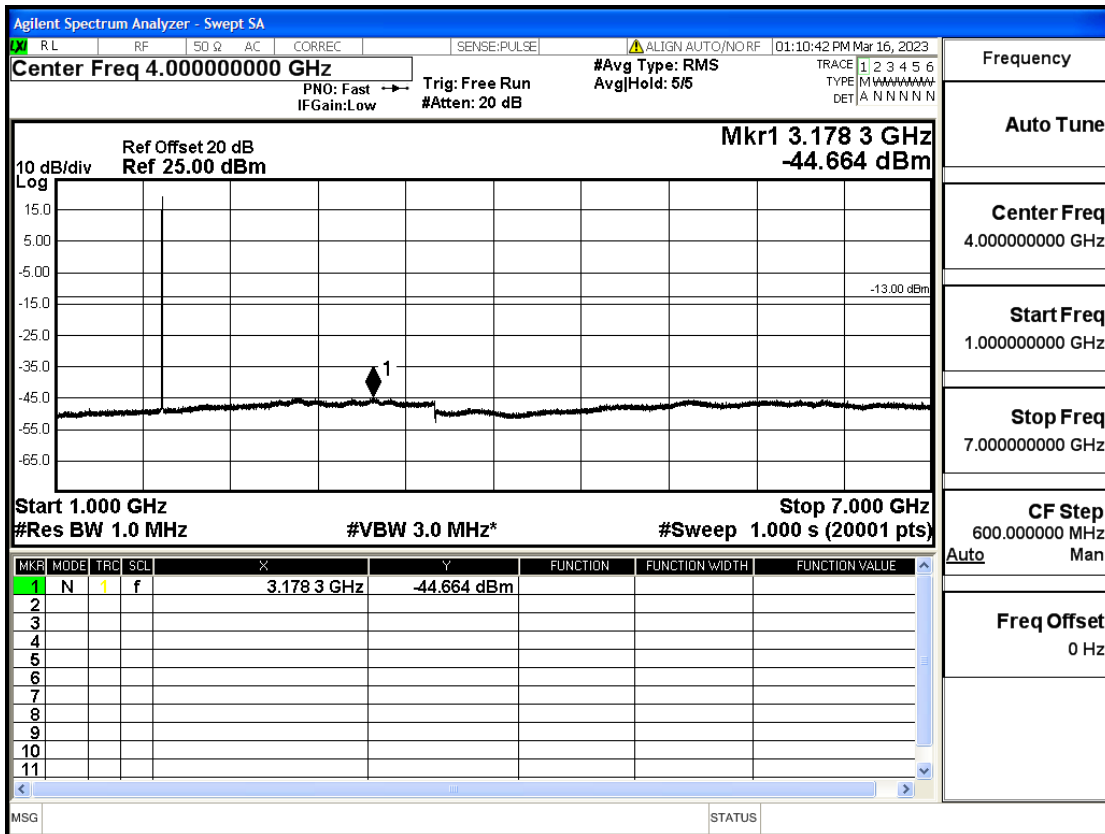

OB4-1.4-1732.5-QPSK-6#LOW@1GHz-7GHz@Pass