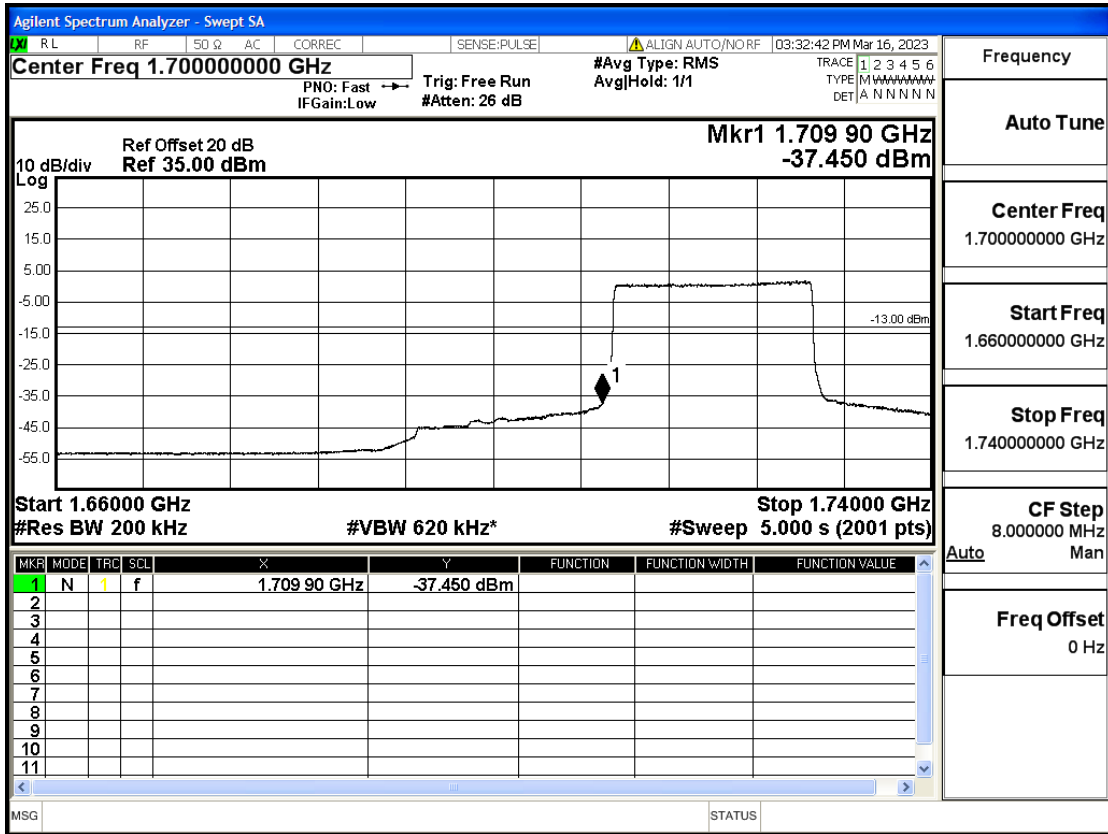

Band4-20-1720-QPSK-100#LOW@Pass