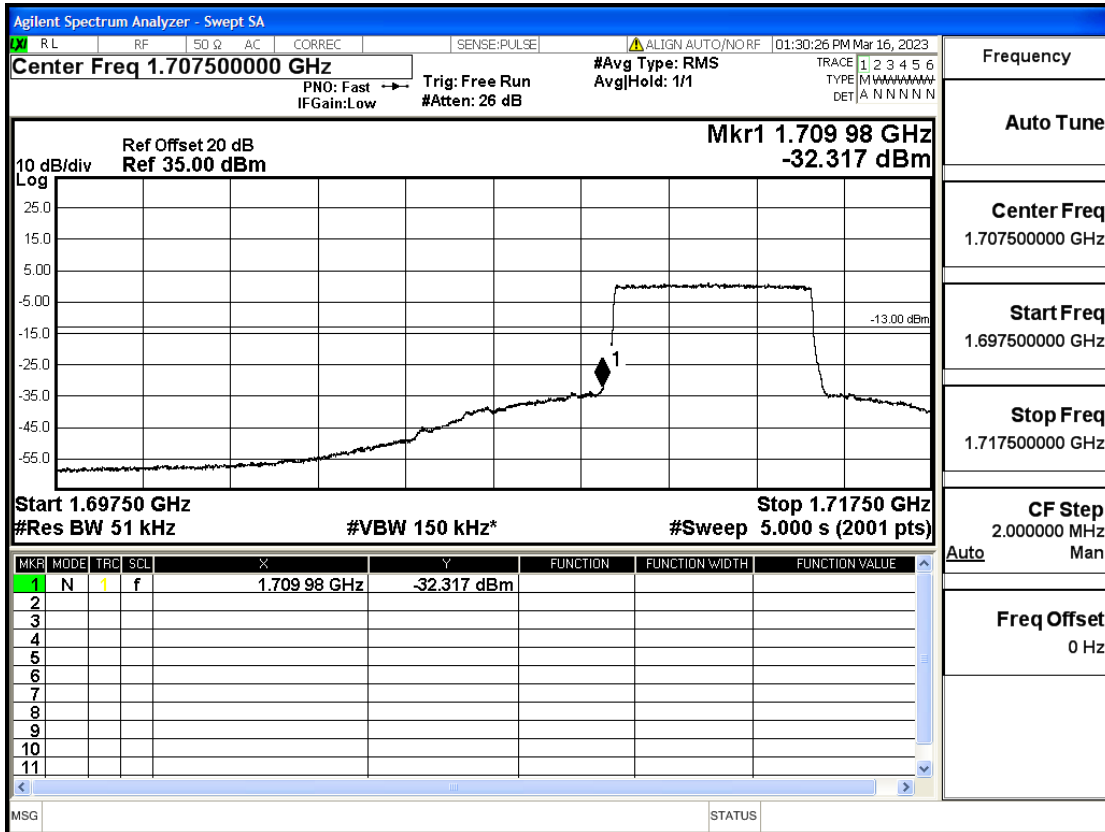

Band4-5-1712.5-QPSK-25#LOW@Pass