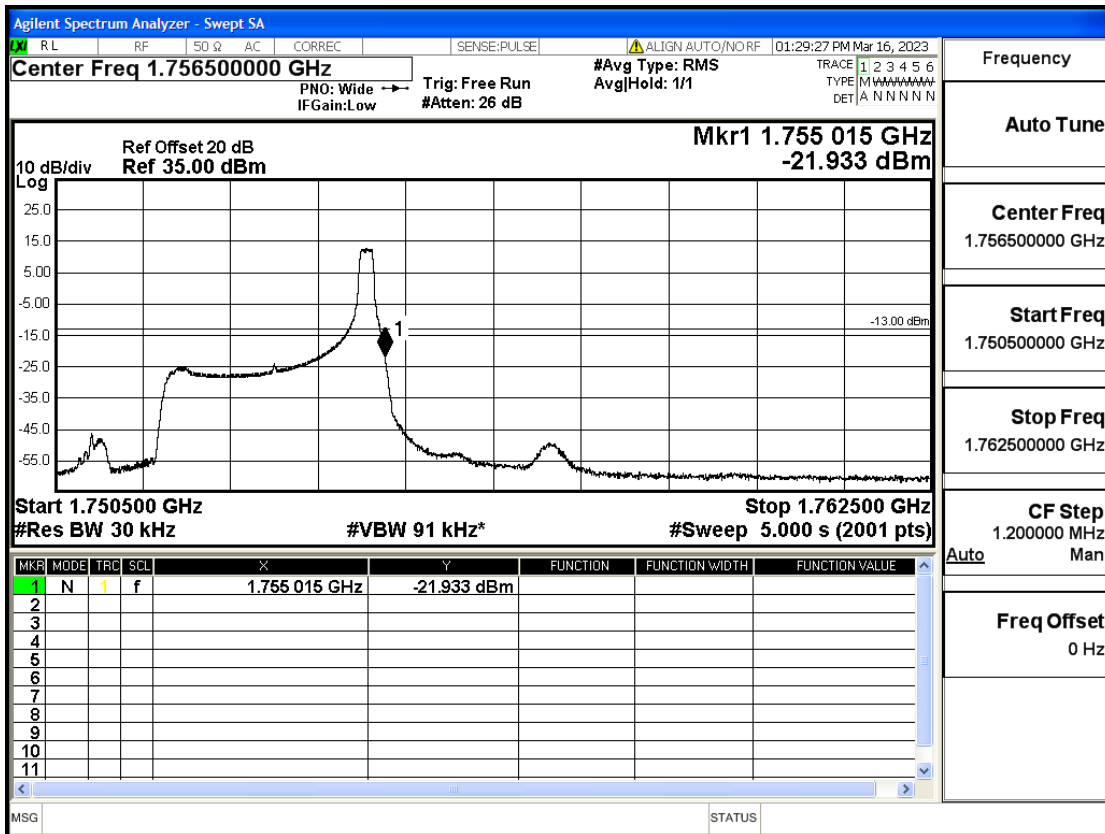

Band4-3-1753.5-16QAM-1#HIGH@Pass