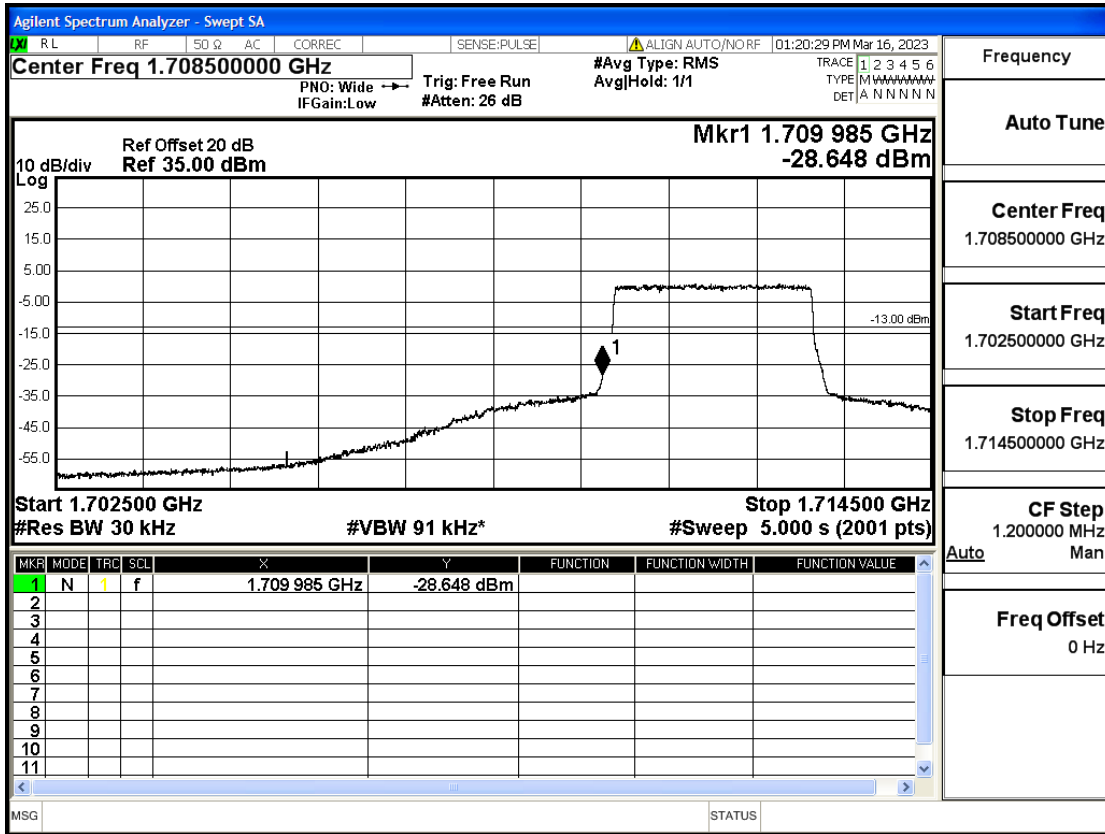

Band4-3-1711.5-16QAM-15#LOW@Pass