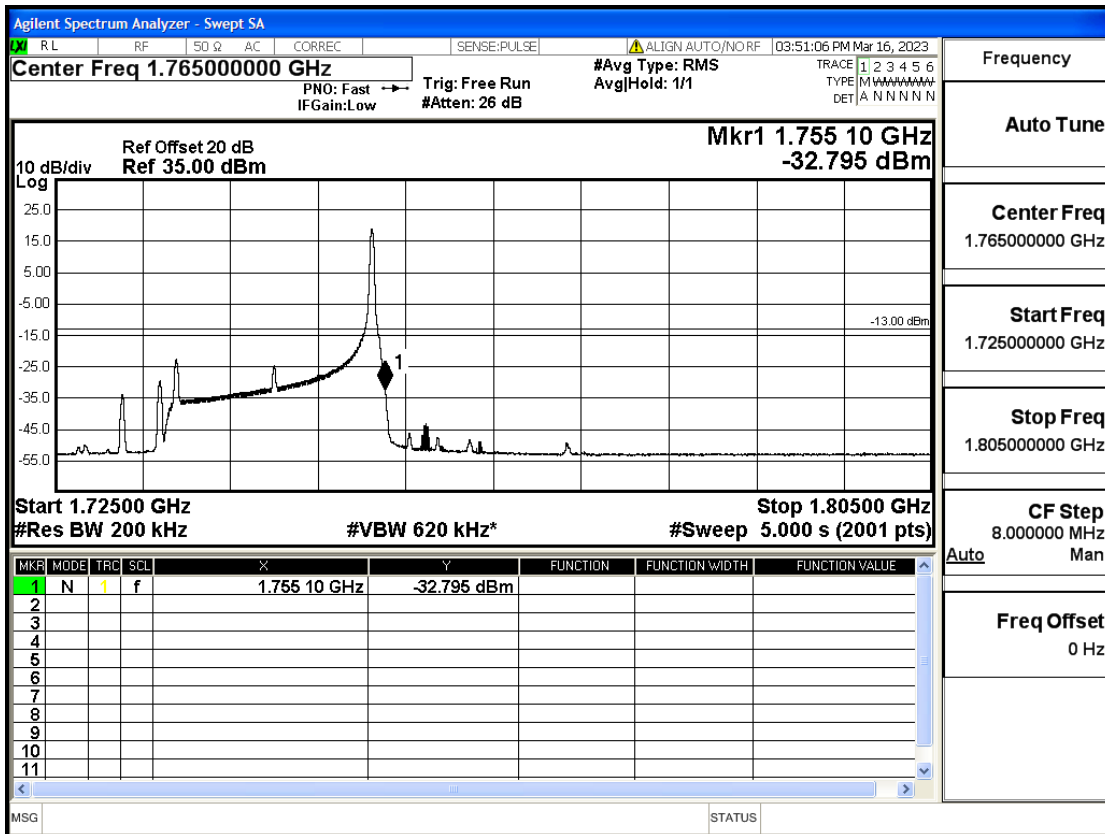

Band4-20-1745-16QAM-1#HIGH@Pass