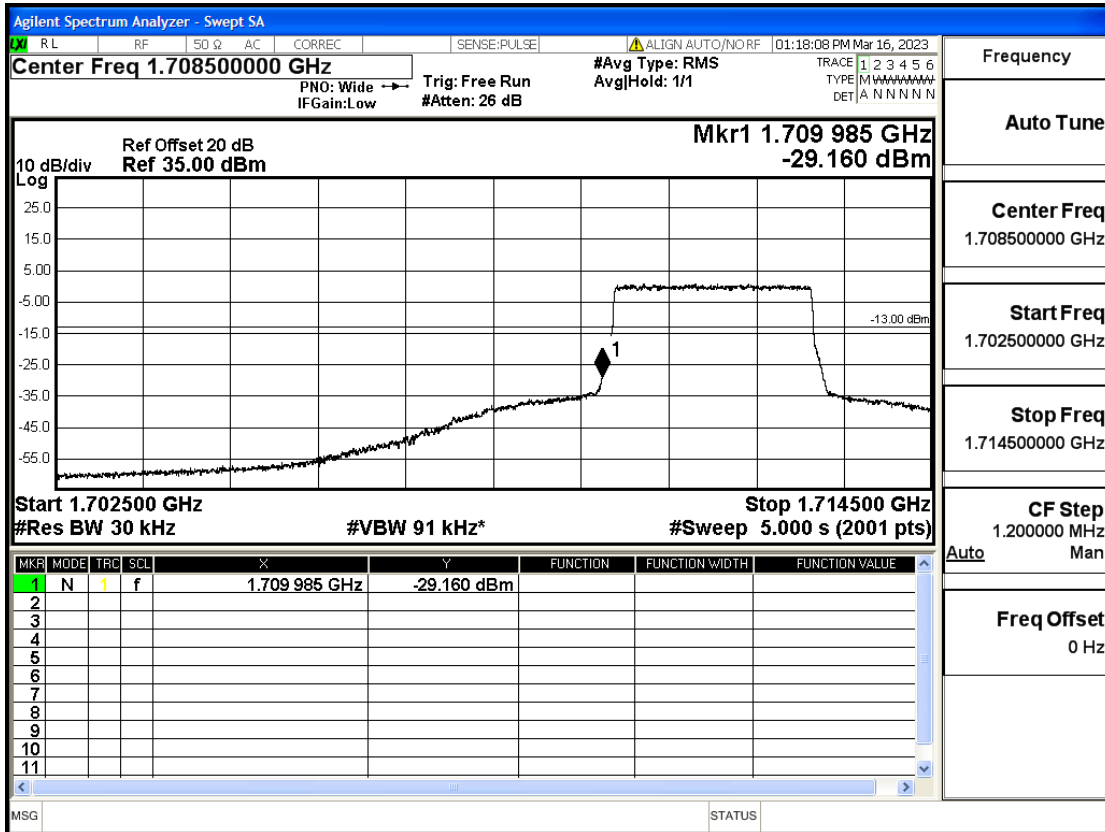

Band4-3-1711.5-QPSK-15#LOW@Pass