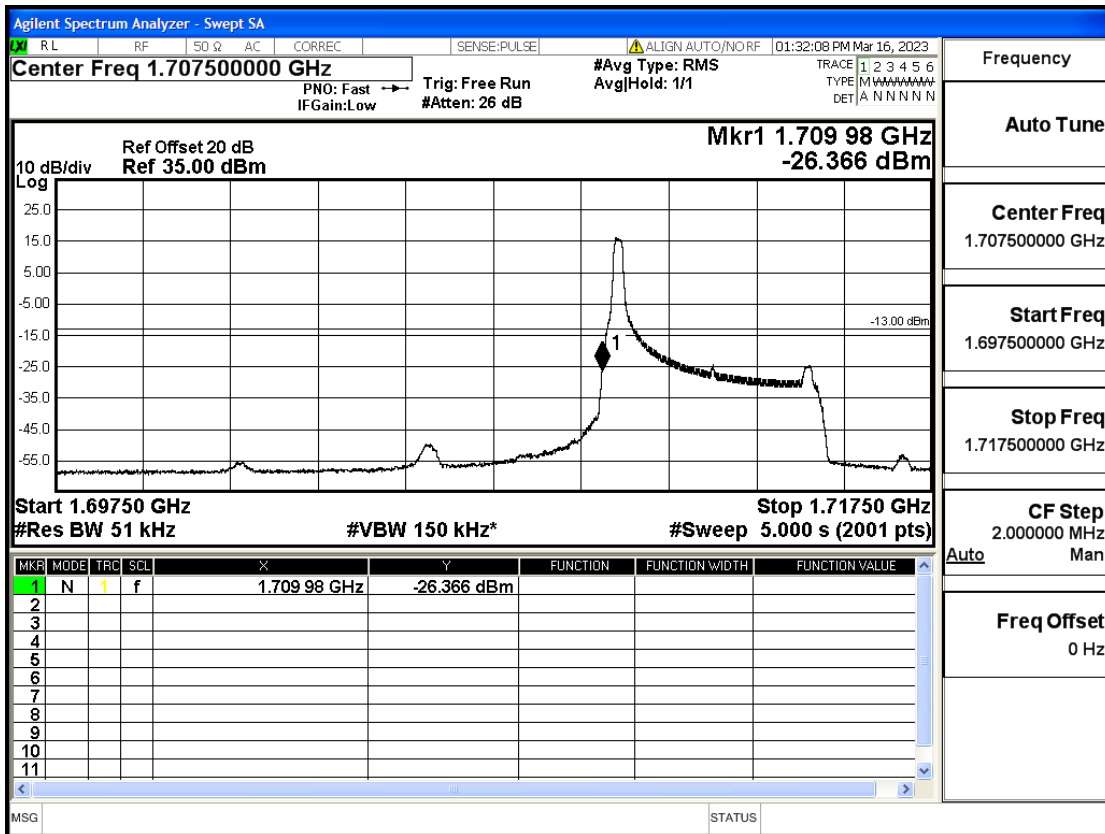

Band4-5-1712.5-QPSK-1#LOW@Pass