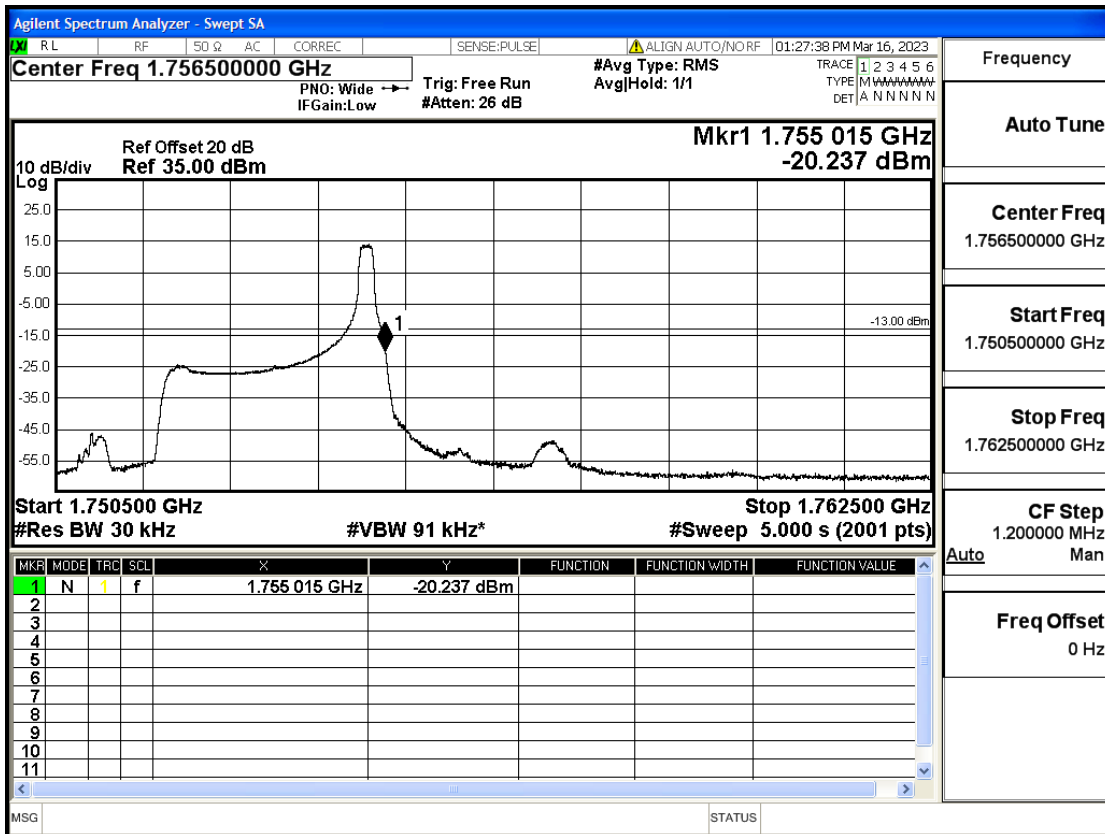

Band4-3-1753.5-QPSK-1#HIGH@Pass