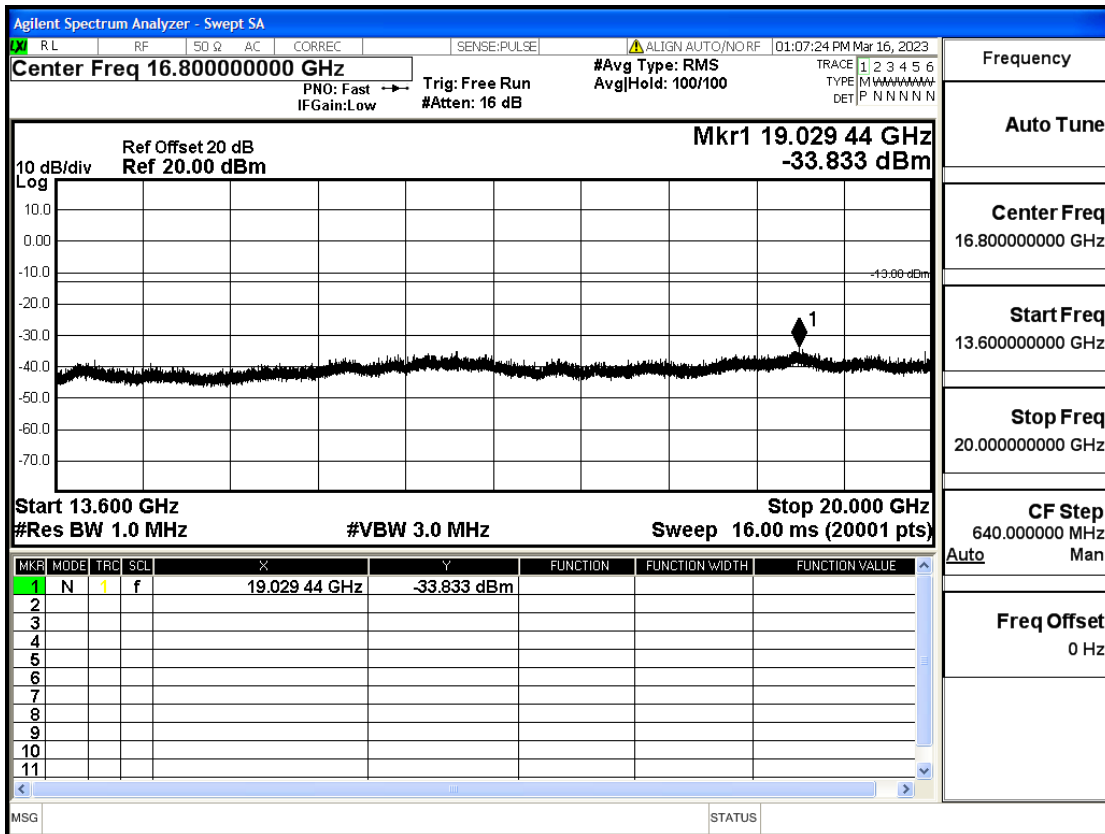

OB4-1.4-1710.7-QPSK-6#LOW@13.6GHz-20GHz@Pass