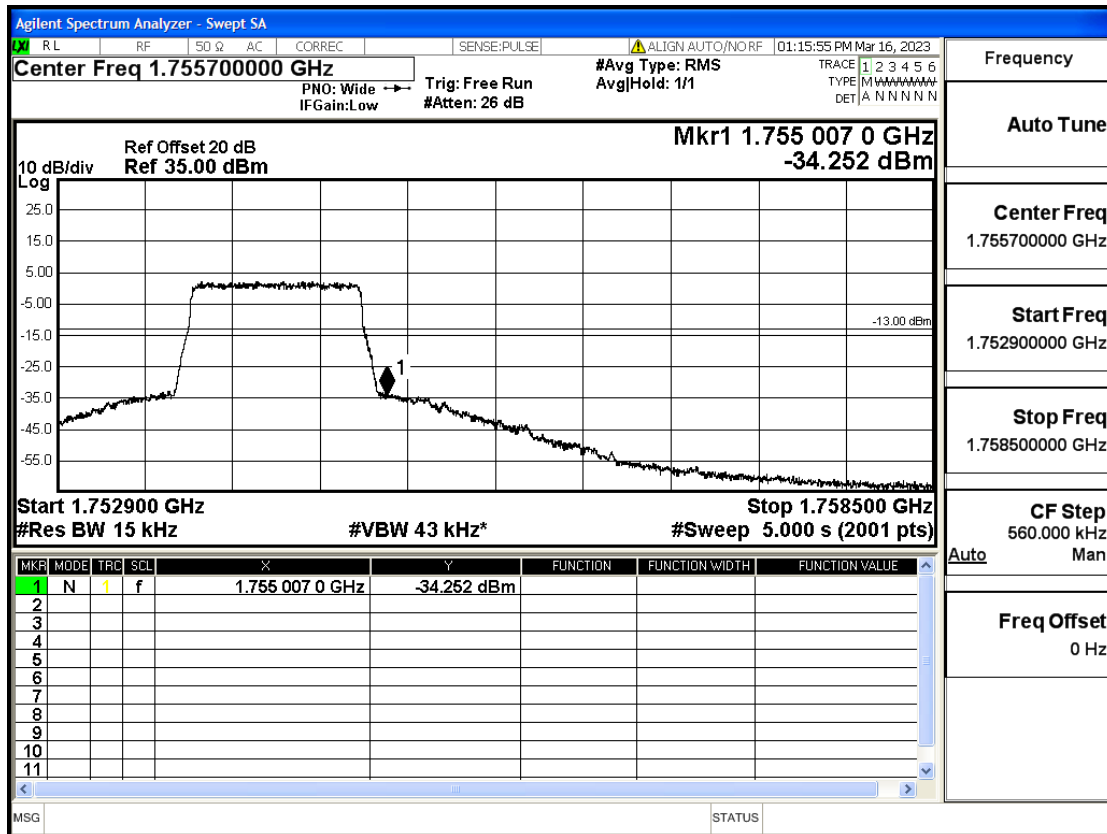

Band4-1.4-1754.3-16QAM-6#LOW@Pass