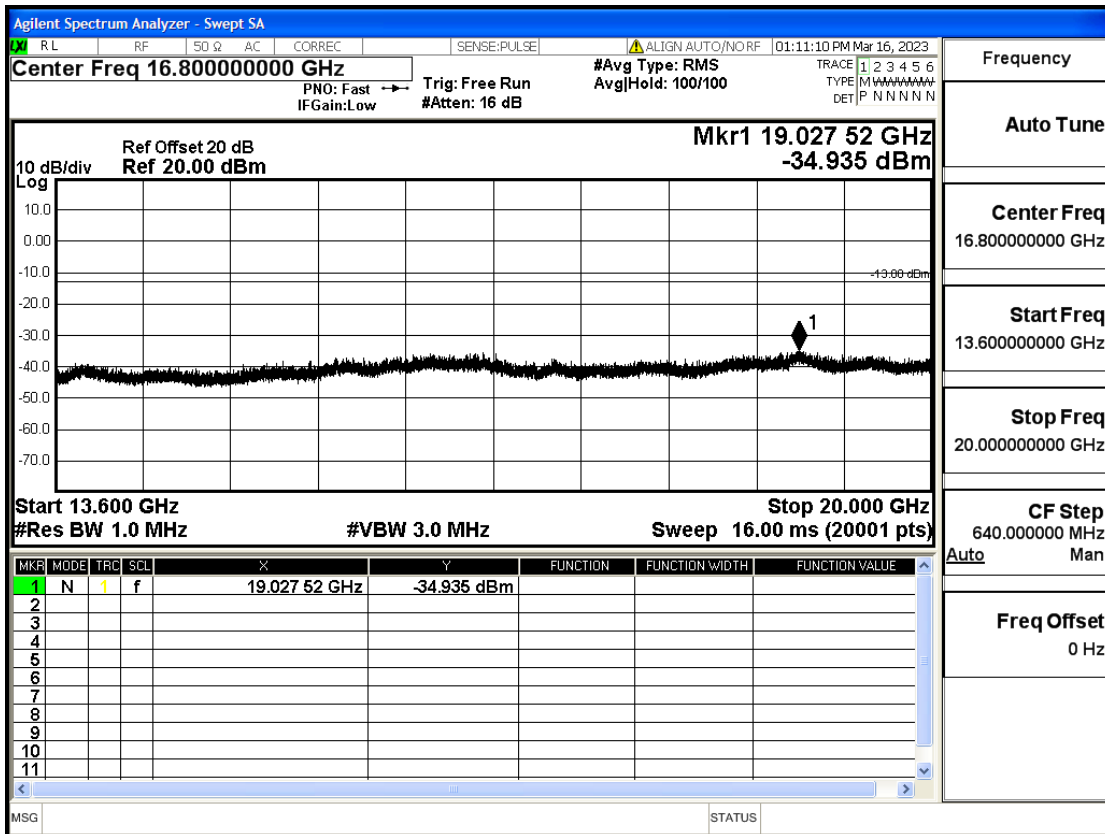

OB4-1.4-1732.5-QPSK-6#LOW@13.6GHz-20GHz@Pass