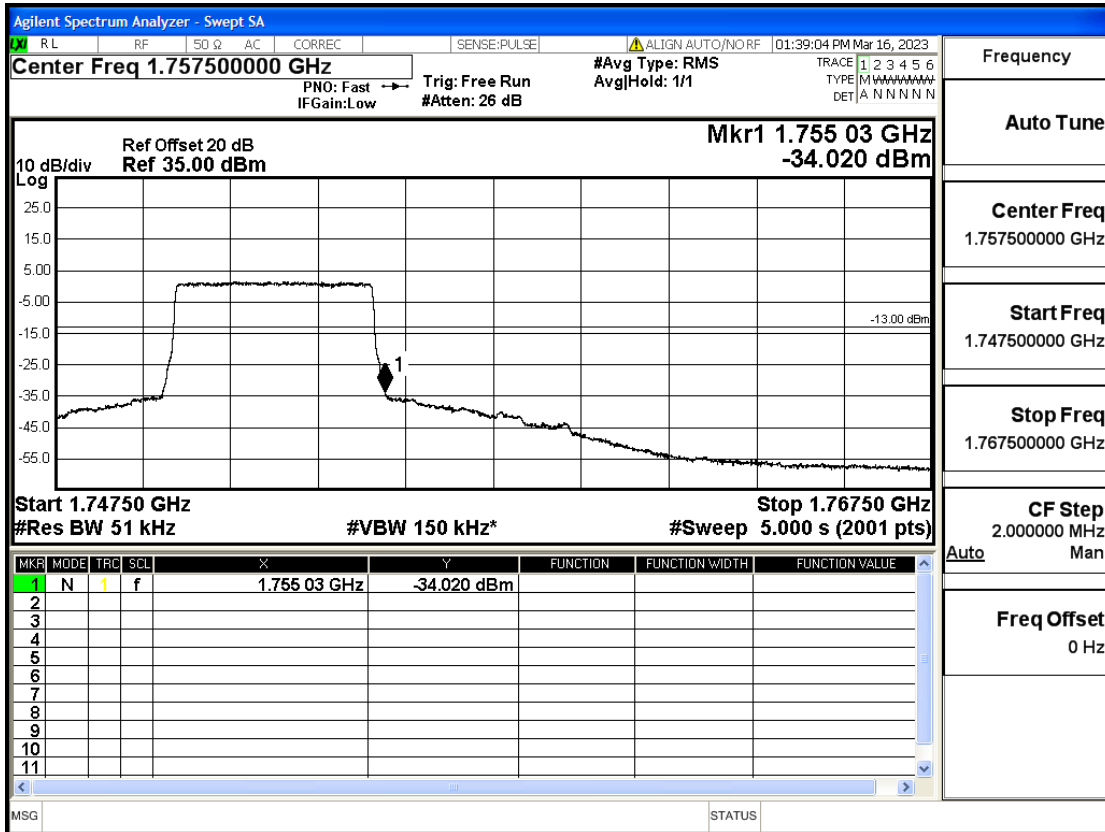

RF Test Data for LTE (Conducted Measurement)

Product Name: Smart phone

Trade Mark: KRIP

Test Model: K60

FCC ID: 2APX7K60

Environmental Conditions

Temperature:	23.8°C
Relative Humidity:	56%
ATM Pressure:	100.0 kPa
Test Engineer:	Anna Hu
Supervised by:	Hugo Chen
Remark:	For LTE Band4

Band4-5-1712.5-QPSK-25#LOW@Pass

Band4-5-1712.5-QPSK-1#LOW@Pass

Band4-5-1712.5-16QAM-25#LOW@Pass

Band4-5-1712.5-16QAM-1#LOW@Pass

Band4-5-1752.5-QPSK-25#LOW@Pass

Band4-5-1752.5-QPSK-1#HIGH@Pass

Band4-5-1752.5-16QAM-25#LOW@Pass

Band4-5-1752.5-16QAM-1#HIGH@Pass

Band4-10-1715-QPSK-50#LOW@Pass

Band4-10-1715-QPSK-1#LOW@Pass

Band4-10-1715-16QAM-50#LOW@Pass

Band4-10-1715-16QAM-1#LOW@Pass

Band4-10-1750-QPSK-50#LOW@Pass

Frequency
Auto Tune
Center Freq 1.76000000 GHz
Start Freq 1.74000000 GHz
Stop Freq 1.78000000 GHz
CF Step 4.000000 MHz
Auto Man
Freq Offset 0 Hz