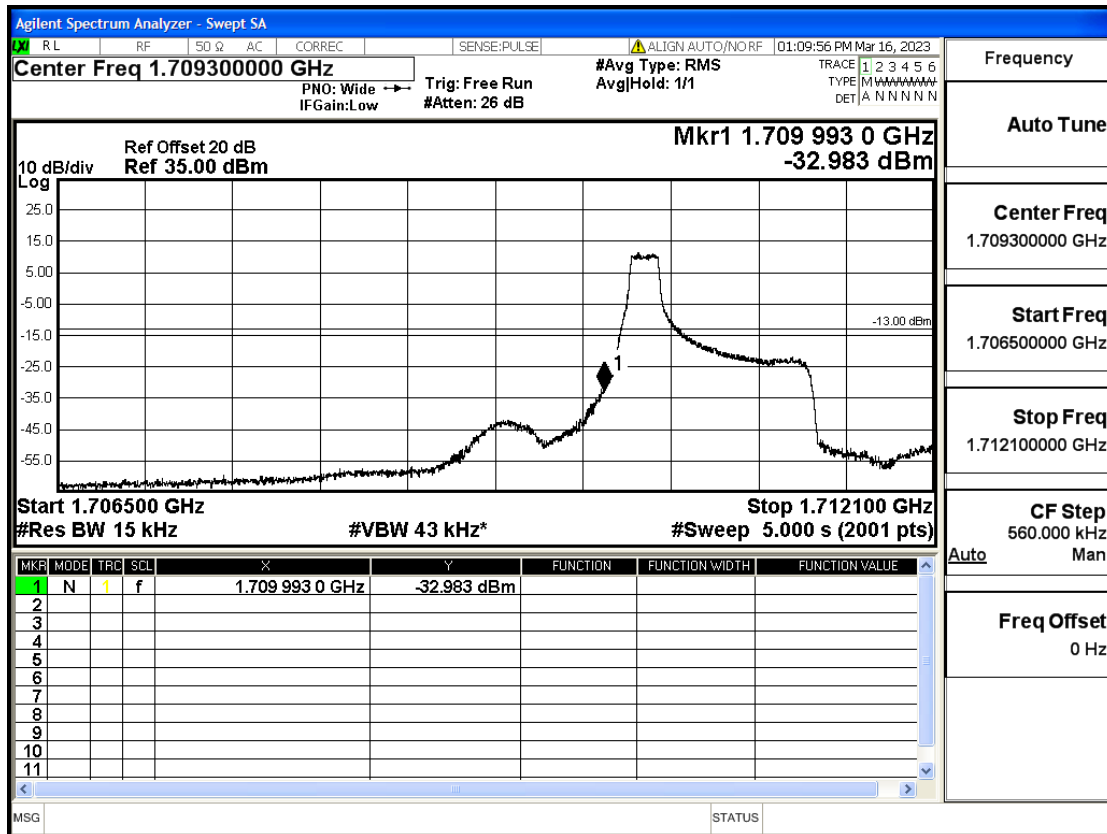

Band4-1.4-1710.7-16QAM-1#LOW@Pass