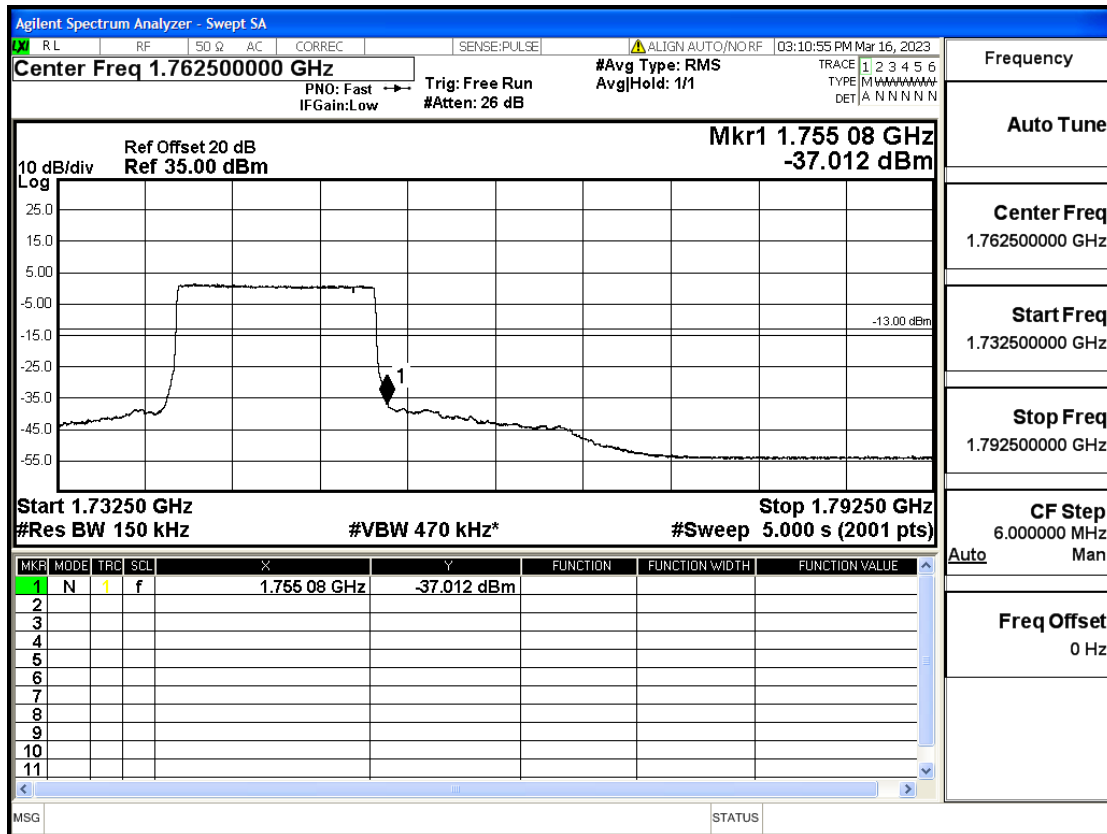

Band4-15-1747.5-QPSK-75#LOW@Pass