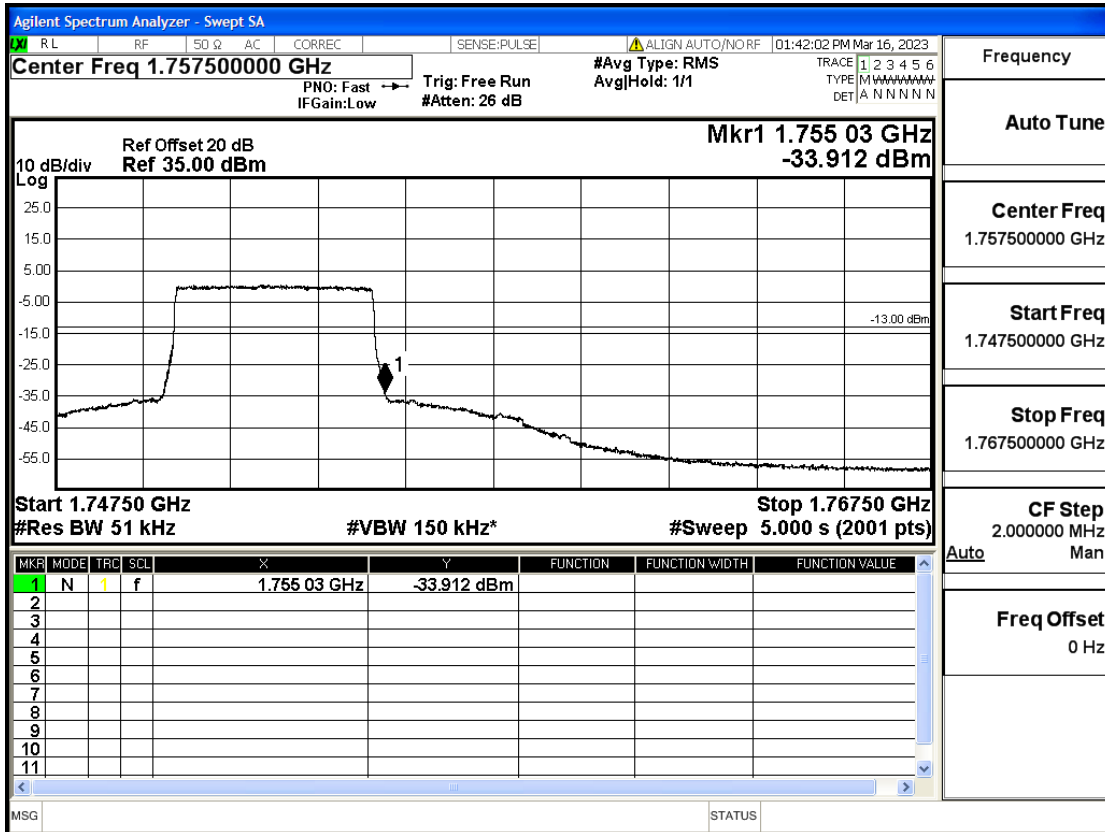

RF Test Data for LTE (Conducted Measurement)

Product Name: Smart phone

Trade Mark: KRIP

Test Model: K60

FCC ID: 2APX7K60

Environmental Conditions

Temperature:	23.8°C
Relative Humidity:	56%
ATM Pressure:	100.0 kPa
Test Engineer:	Anna Hu
Supervised by:	Hugo Chen
Remark:	For LTE Band4

Band4-5-1712.5-QPSK-25#LOW@Pass

Band4-5-1712.5-QPSK-1#LOW@Pass

Band4-5-1712.5-16QAM-25#LOW@Pass

Band4-5-1712.5-16QAM-1#LOW@Pass

Band4-5-1752.5-QPSK-25#LOW@Pass

Band4-5-1752.5-QPSK-1#HIGH@Pass

Band4-5-1752.5-16QAM-25#LOW@Pass

Band4-5-1752.5-16QAM-1#HIGH@Pass

Band4-10-1715-QPSK-50#LOW@Pass

Band4-10-1715-QPSK-1#LOW@Pass

Band4-10-1715-16QAM-50#LOW@Pass

Band4-10-1715-16QAM-1#LOW@Pass

Band4-10-1750-QPSK-50#LOW@Pass

Frequency
Auto Tune
Center Freq 1.76000000 GHz
Start Freq 1.74000000 GHz
Stop Freq 1.78000000 GHz
CF Step 4.000000 MHz
Auto Man
Freq Offset 0 Hz