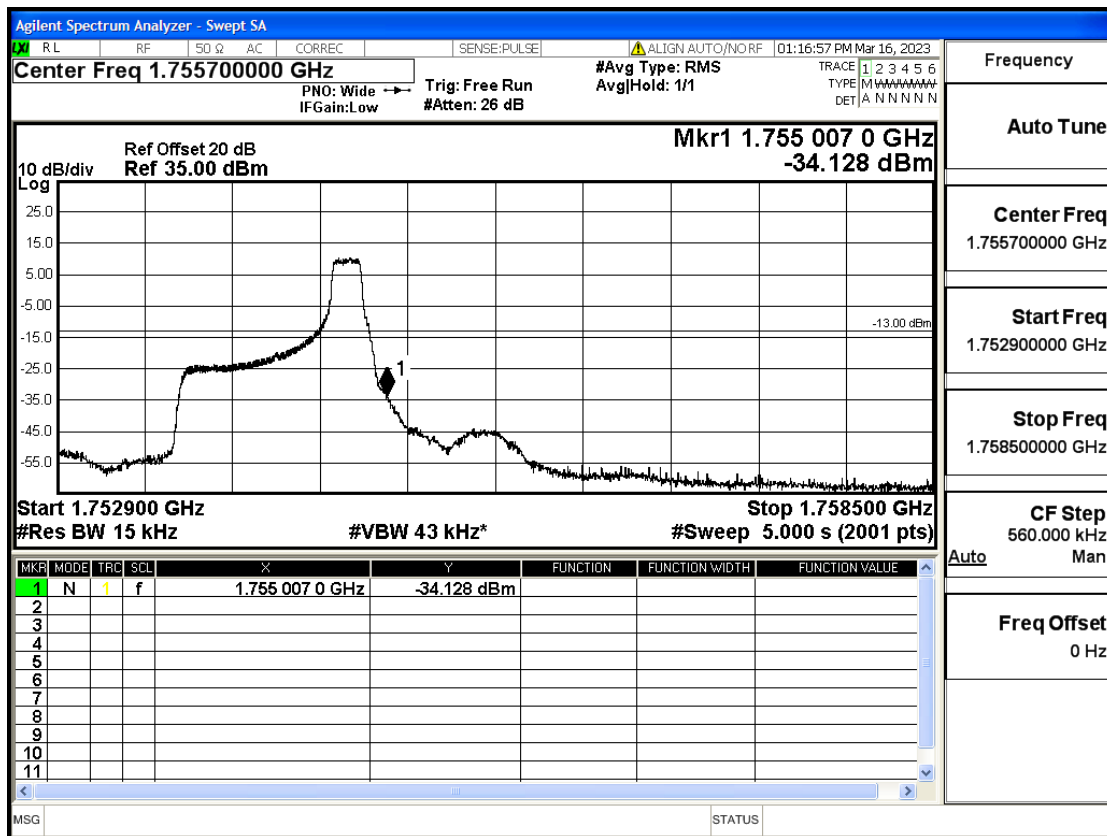

Band4-1.4-1754.3-16QAM-1#HIGH@Pass