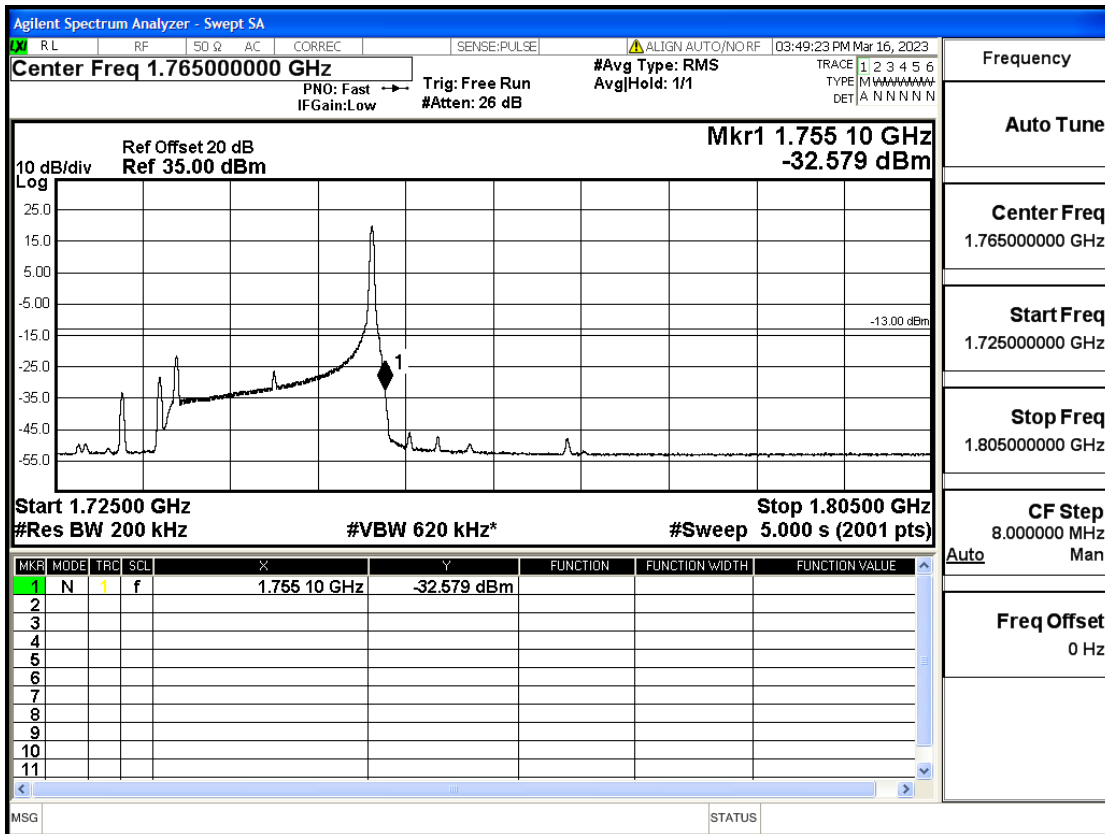

Band4-20-1745-QPSK-1#HIGH@Pass