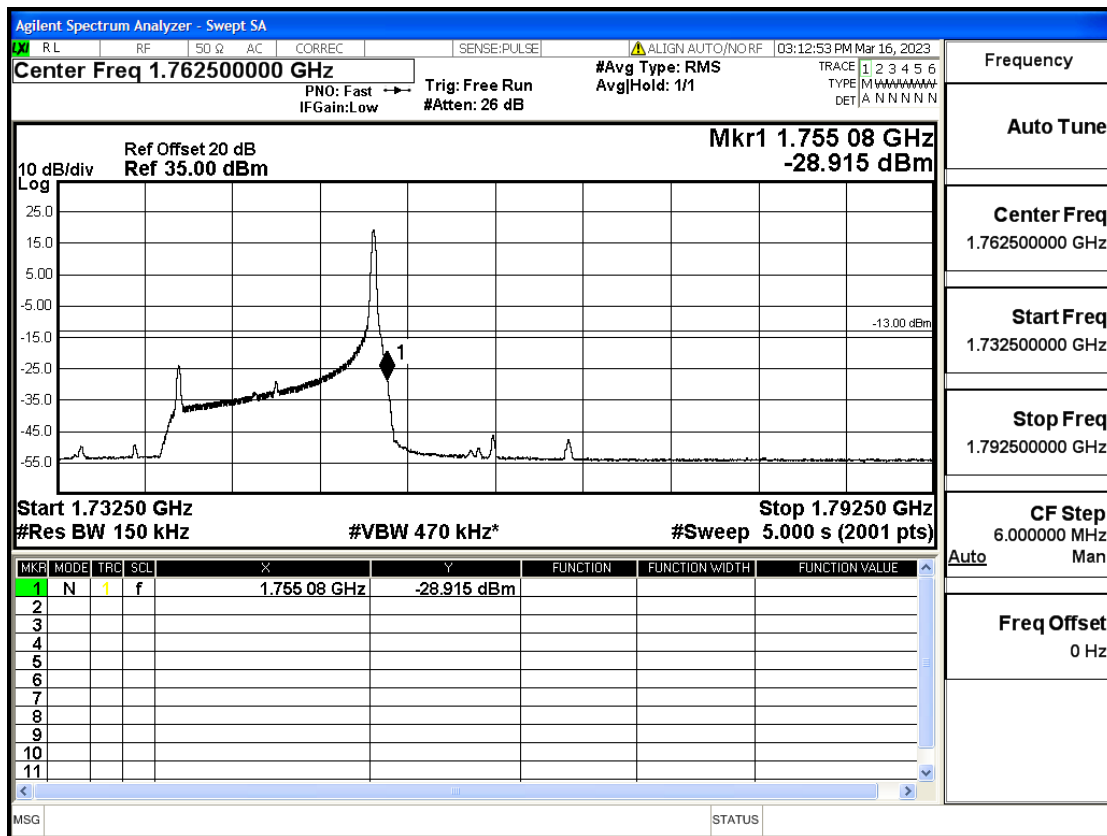

Band4-15-1747.5-QPSK-1#HIGH@Pass