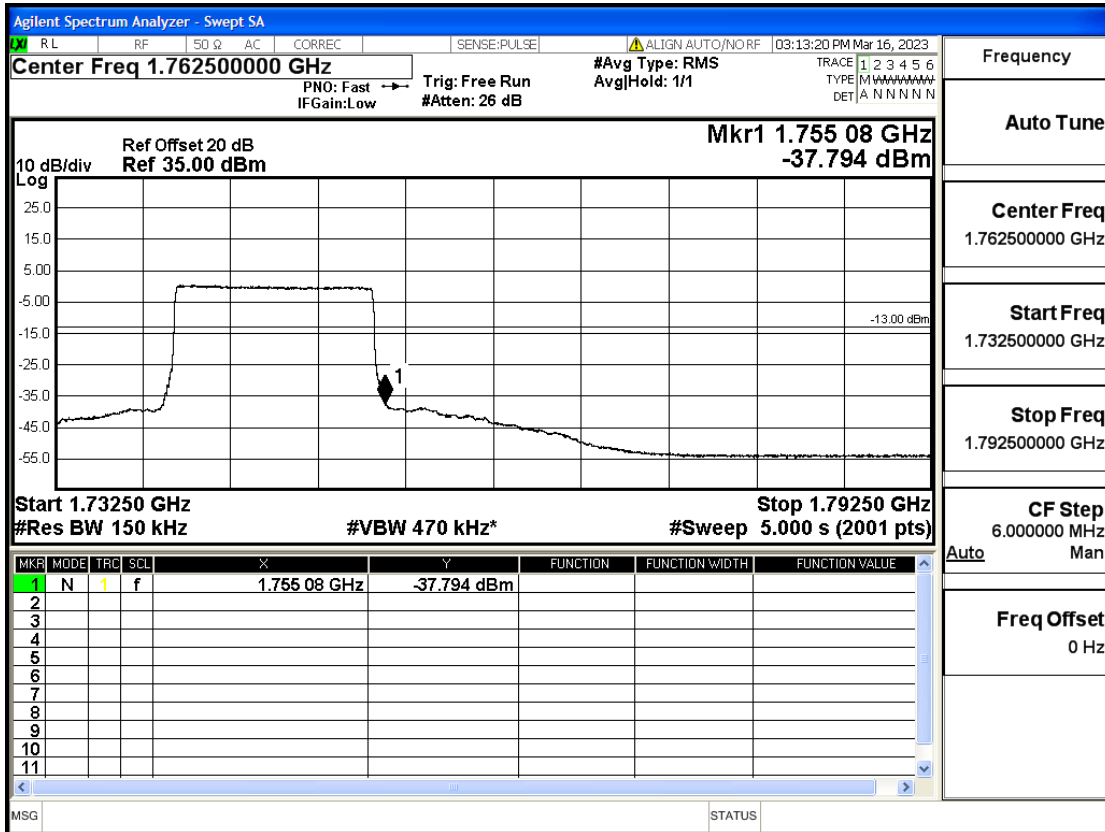

Band4-15-1747.5-16QAM-75#LOW@Pass