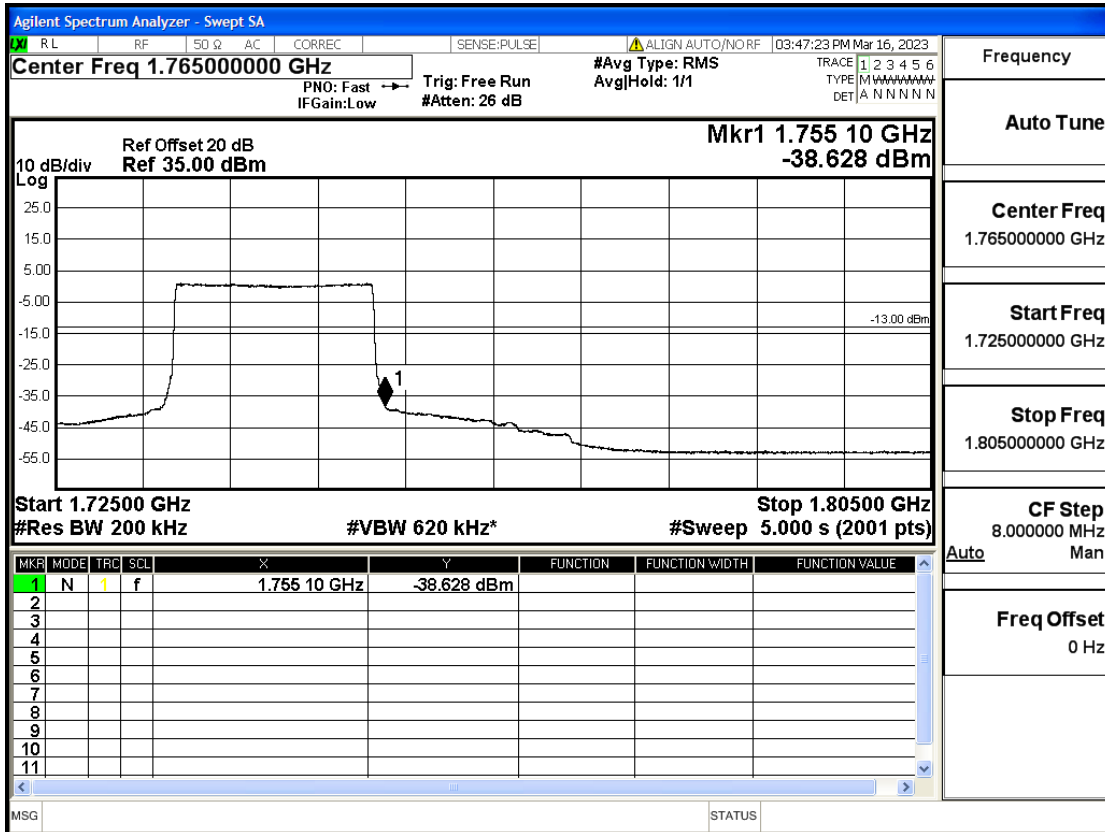

RF Test Data for LTE (Conducted Measurement)

Product Name: Smart phone

Trade Mark: KRIP

Test Model: K60

FCC ID: 2APX7K60

Environmental Conditions

Temperature:	23.8°C
Relative Humidity:	56%
ATM Pressure:	100.0 kPa
Test Engineer:	Anna Hu
Supervised by:	Hugo Chen
Remark:	For LTE Band4

Band4-15-1747.5-16QAM-75#LOW@Pass

Band4-15-1747.5-16QAM-1#HIGH@Pass

Band4-20-1720-QPSK-100#LOW@Pass

Band4-20-1720-QPSK-1#LOW@Pass

Band4-20-1720-16QAM-100#LOW@Pass

Band4-20-1720-16QAM-1#LOW@Pass

Band4-20-1745-QPSK-100#LOW@Pass