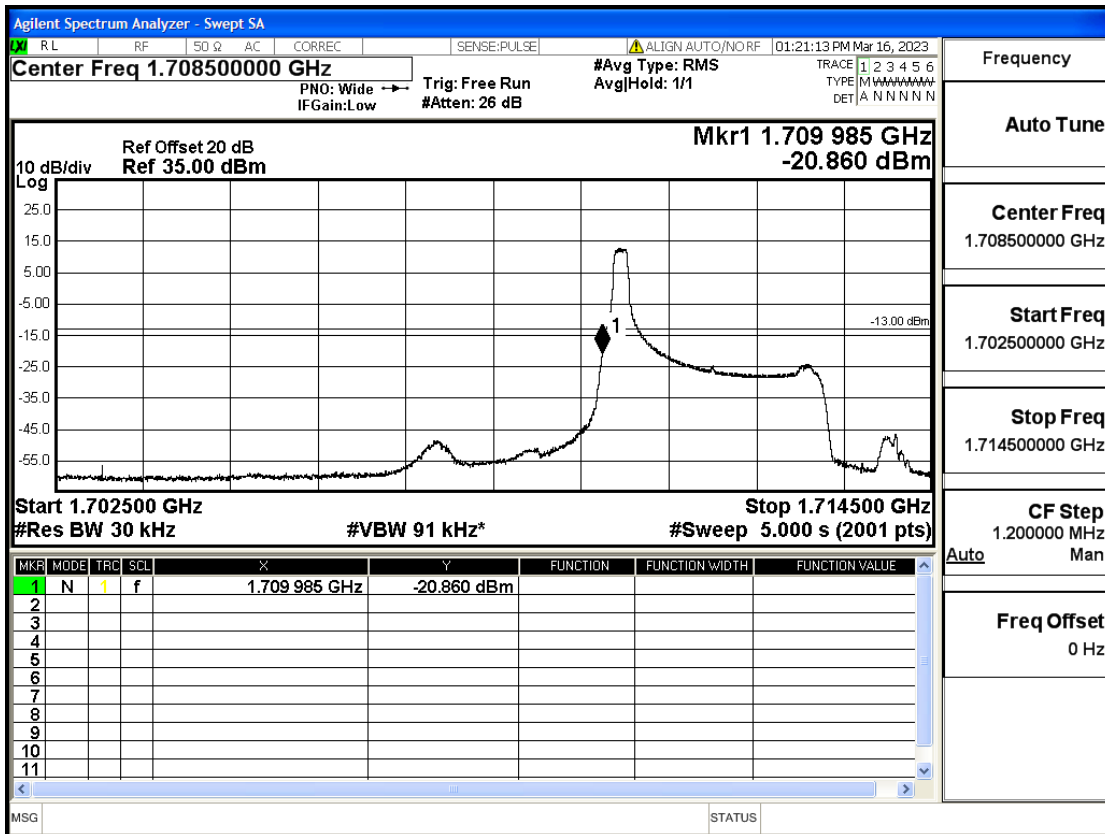

Band4-3-1711.5-16QAM-1#LOW@Pass