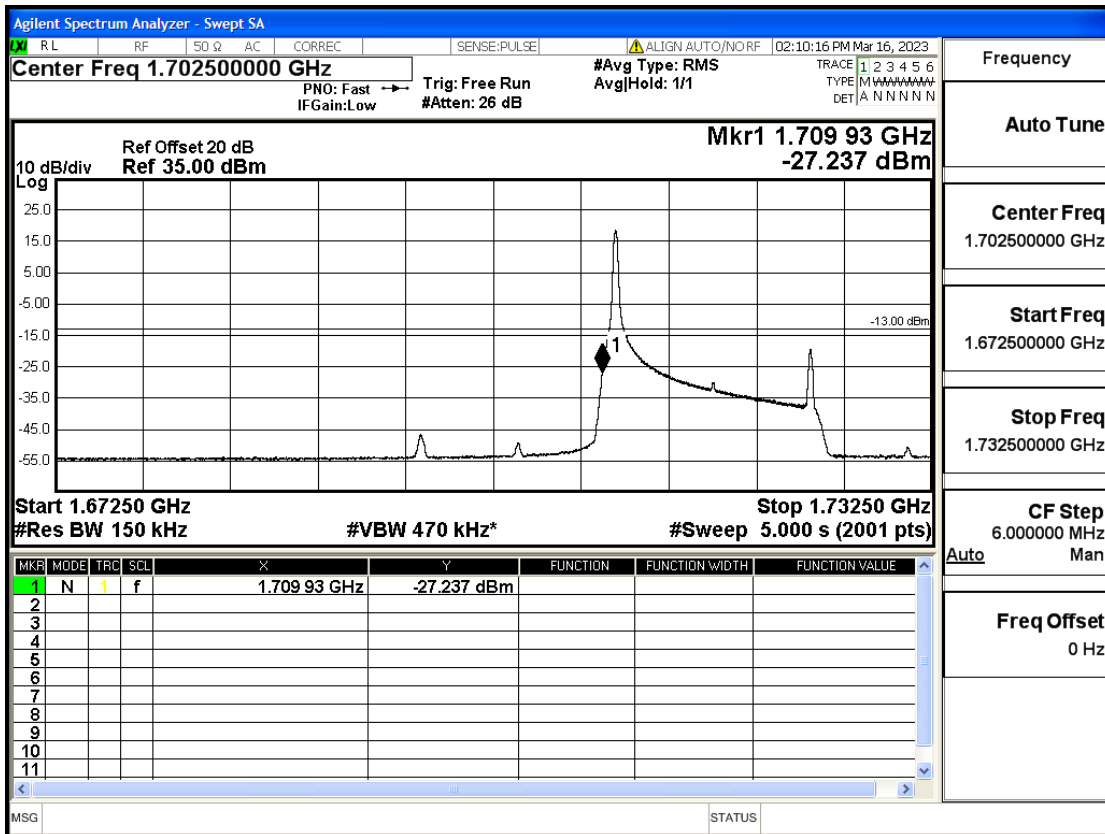

Band4-15-1717.5-16QAM-1#LOW@Pass