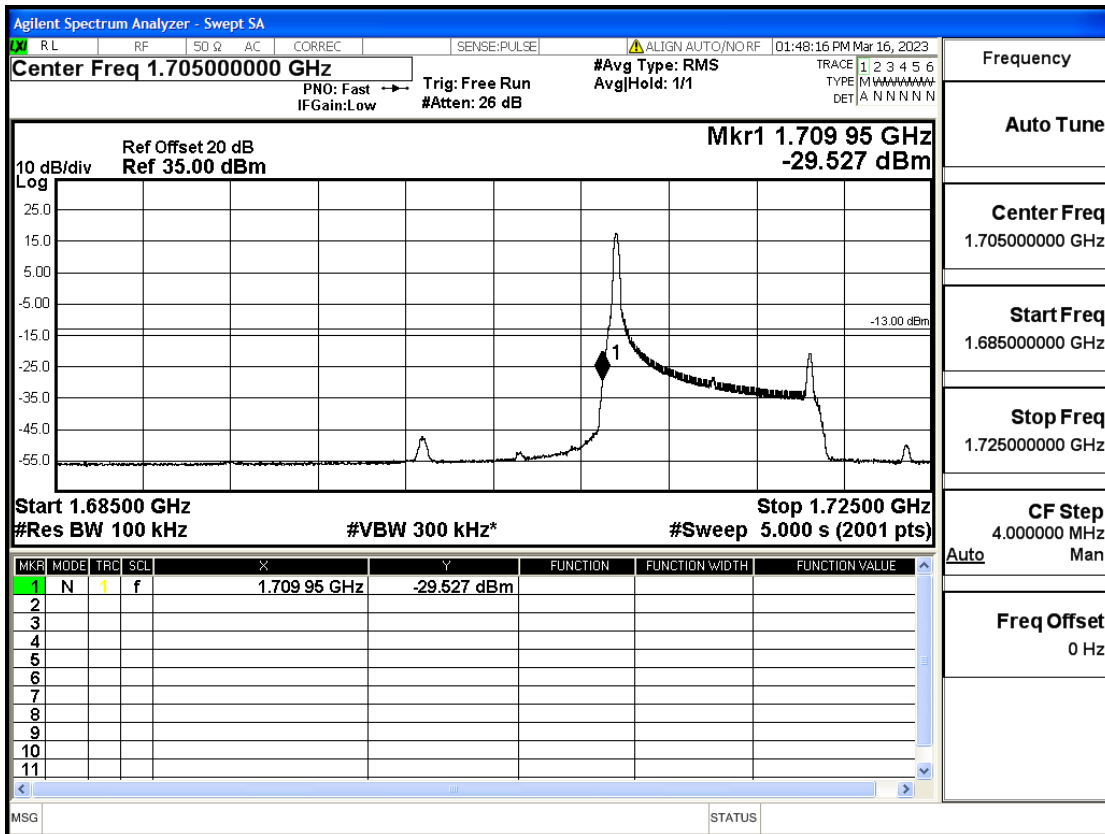

RF Test Data for LTE (Conducted Measurement)

Product Name: Smart phone

Trade Mark: KRIP

Test Model: K60

FCC ID: 2APX7K60

Environmental Conditions

Temperature:	23.8°C
Relative Humidity:	56%
ATM Pressure:	100.0 kPa
Test Engineer:	Anna Hu
Supervised by:	Hugo Chen
Remark:	For LTE Band4

Band4-5-1752.5-16QAM-1#HIGH@Pass

Band4-10-1715-QPSK-50#LOW@Pass

Band4-10-1715-QPSK-1#LOW@Pass

Band4-10-1715-16QAM-50#LOW@Pass

Band4-10-1715-16QAM-1#LOW@Pass

Band4-10-1750-QPSK-50#LOW@Pass

Frequency
Auto Tune
Center Freq 1.76000000 GHz
Start Freq 1.74000000 GHz
Stop Freq 1.78000000 GHz
CF Step 4.000000 MHz
Auto Man
Freq Offset 0 Hz