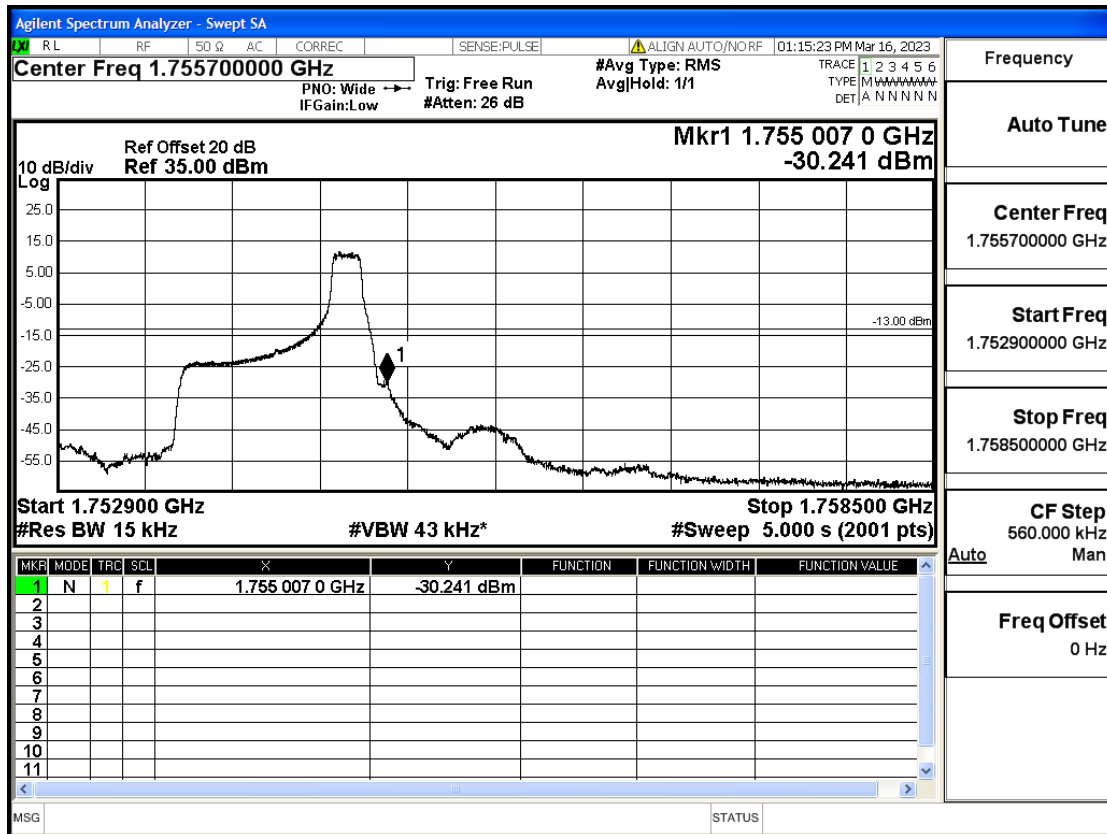

Band4-1.4-1754.3-QPSK-1#HIGH@Pass