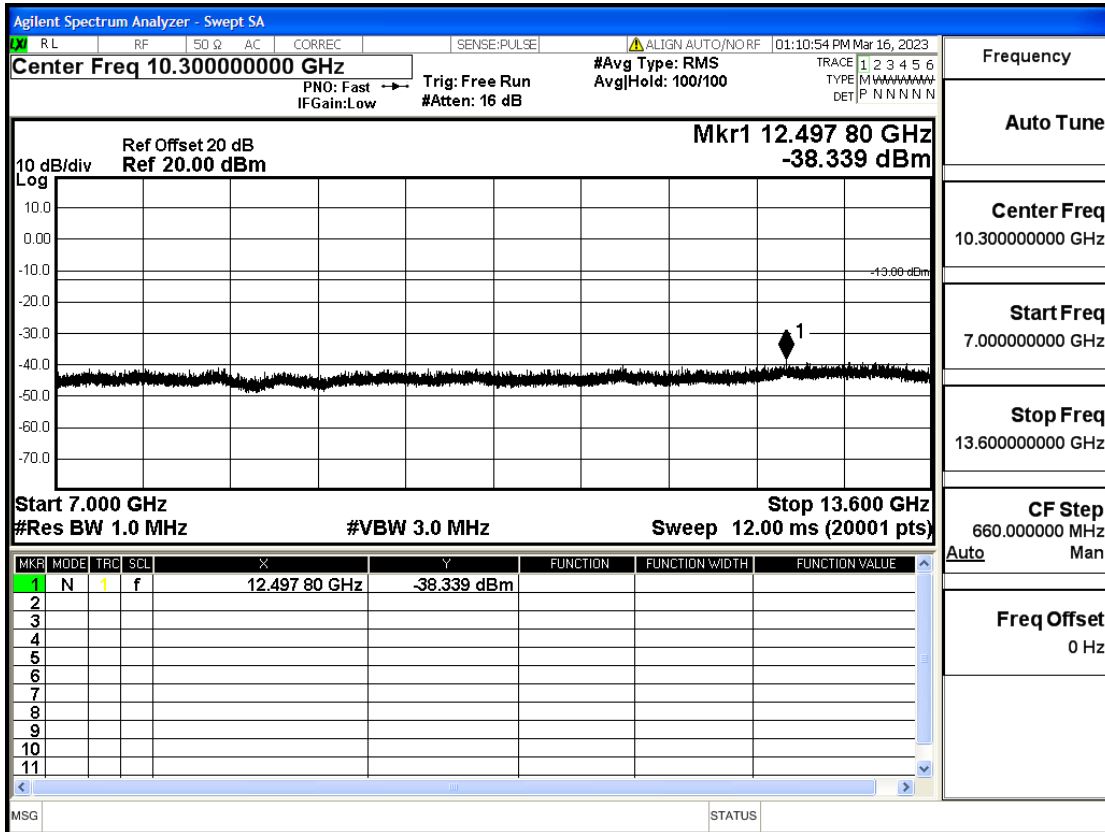

OB4-1.4-1732.5-QPSK-6#LOW@7GHz-13.6GHz@Pass