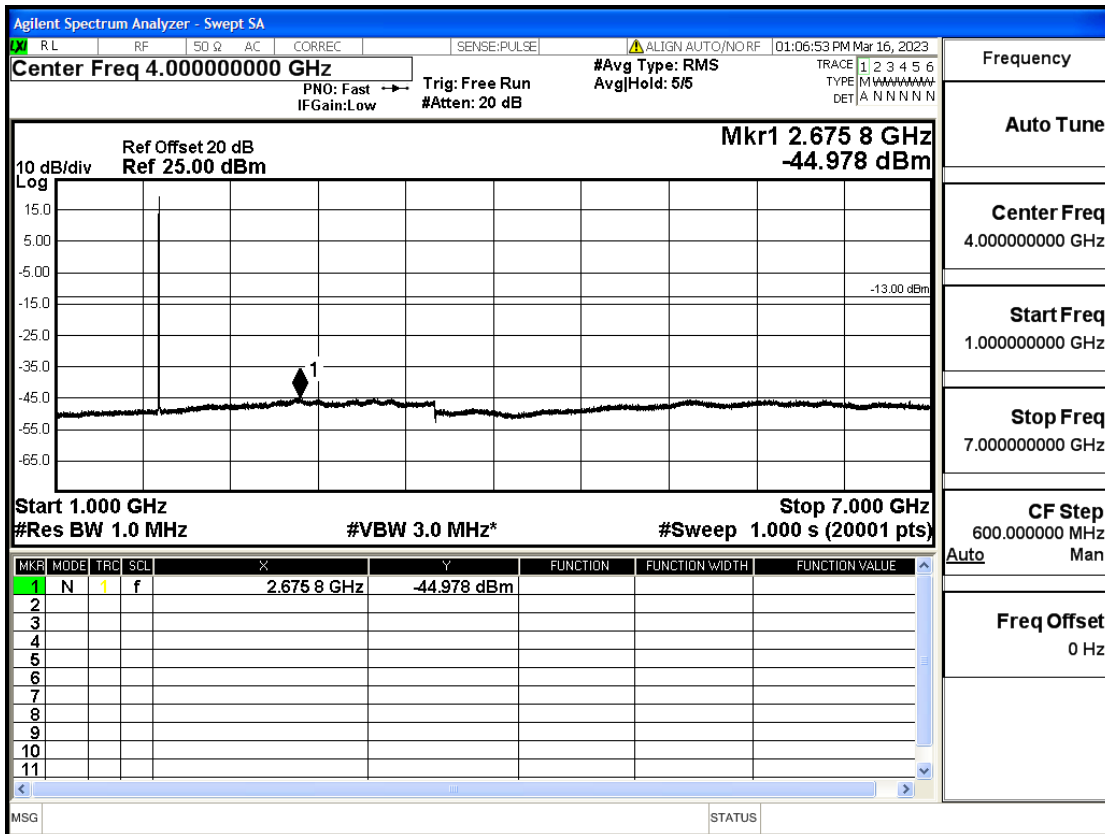

OB4-1.4-1710.7-QPSK-6#LOW@1GHz-7GHz@Pass