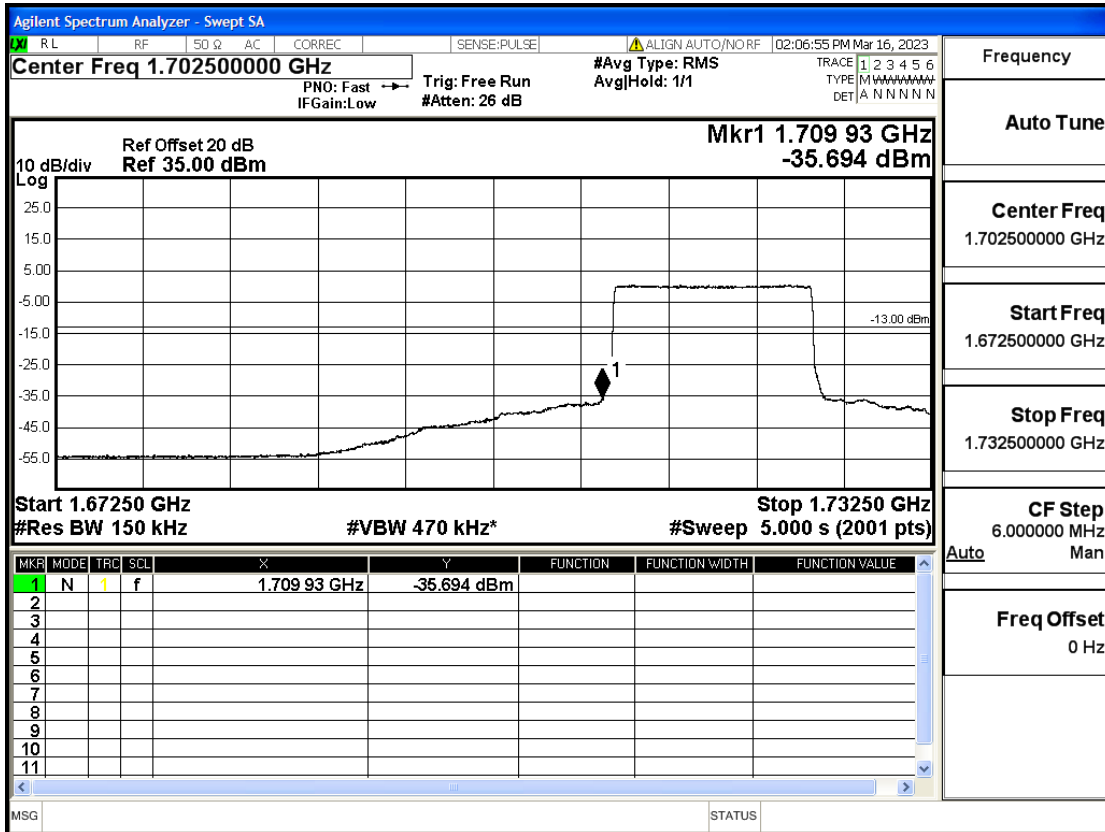

Band4-15-1717.5-QPSK-75#LOW@Pass