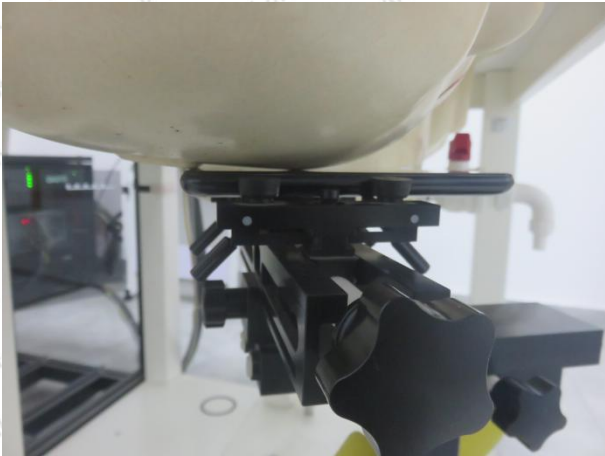

SAR Test Setup Photos

Left Cheek

Left Tilt 15°

Right Cheek

Right Tilt 15°

Body Front(5mm)

Body Back(5mm)

Shenzhen Anbotek Compliance Laboratory Limited