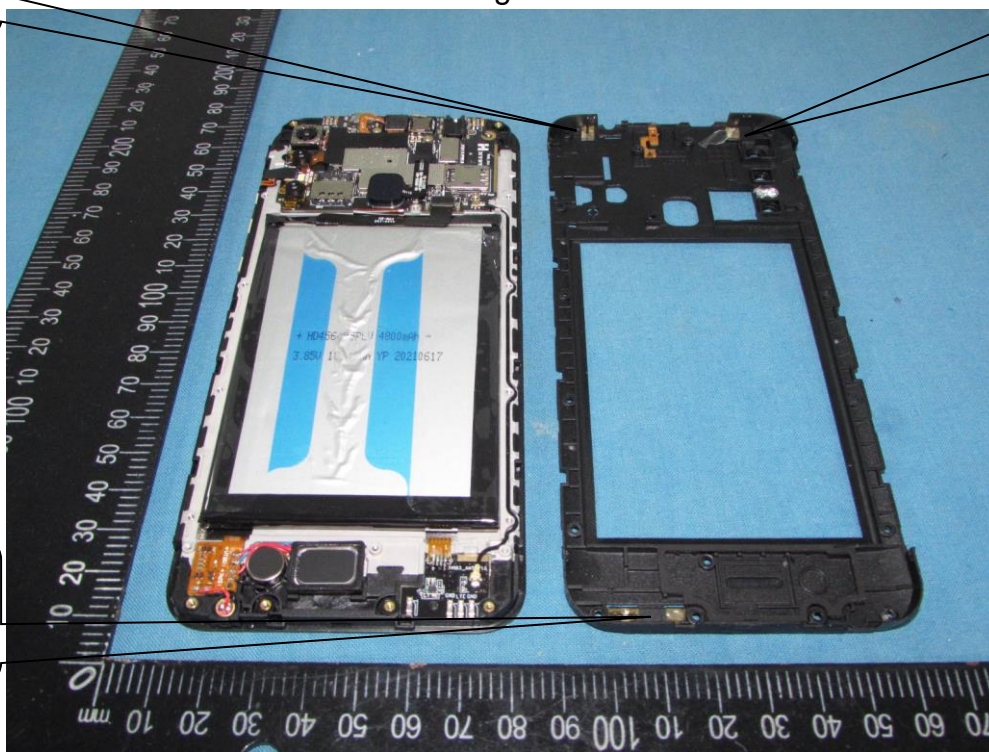

INTERIOR PHOTOGRAPHS OF EUT

Fig.1

LTE diversity antenna

WiFi/Bluetooth /FM/GNSS antenna

Fig.2

LTE/WCDMA /GSM Main antenna

Fig.3

Fig.4

Fig.5

Fig.6

Fig.7

Fig.8

Fig.9