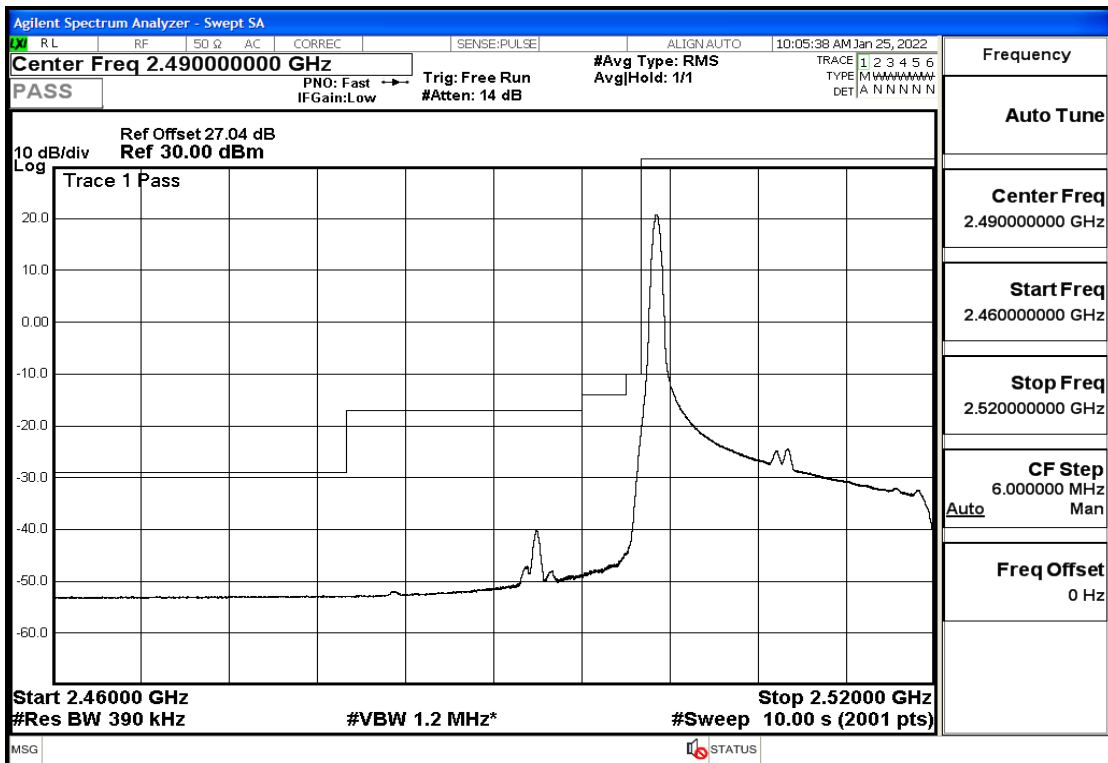

Band7-20-2510-16QAM-1#LOW@Pass