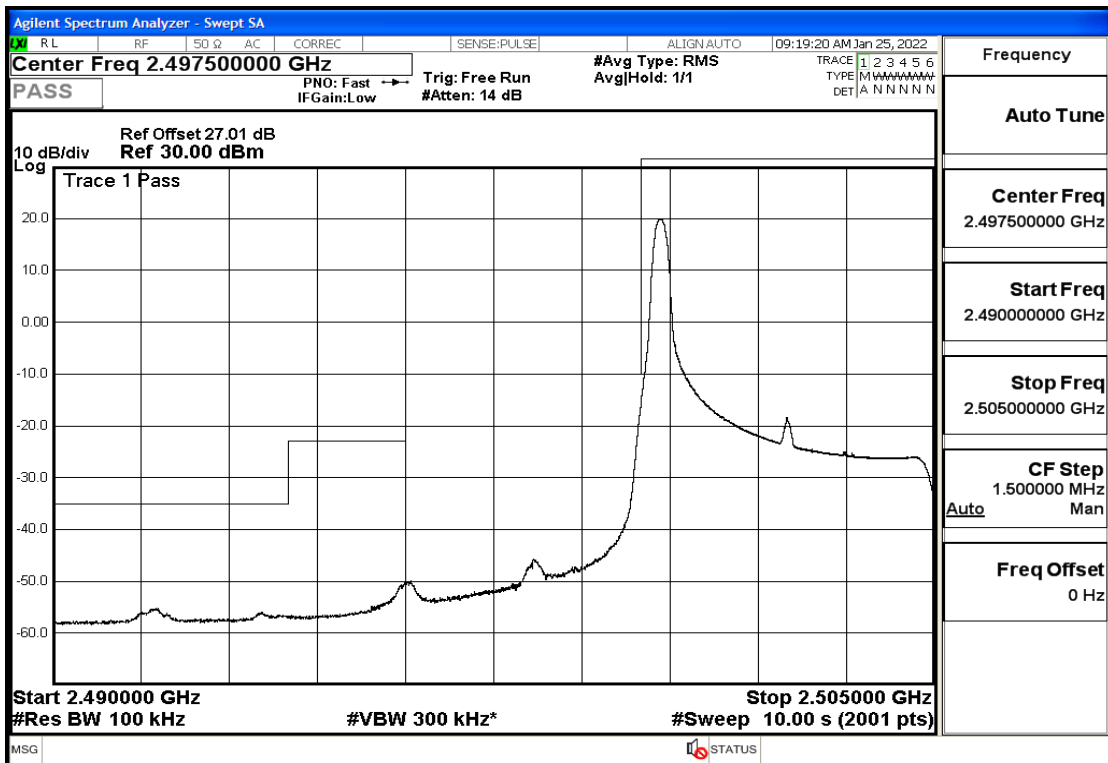

Band7-5-2502.5-QPSK-1#LOW@Pass