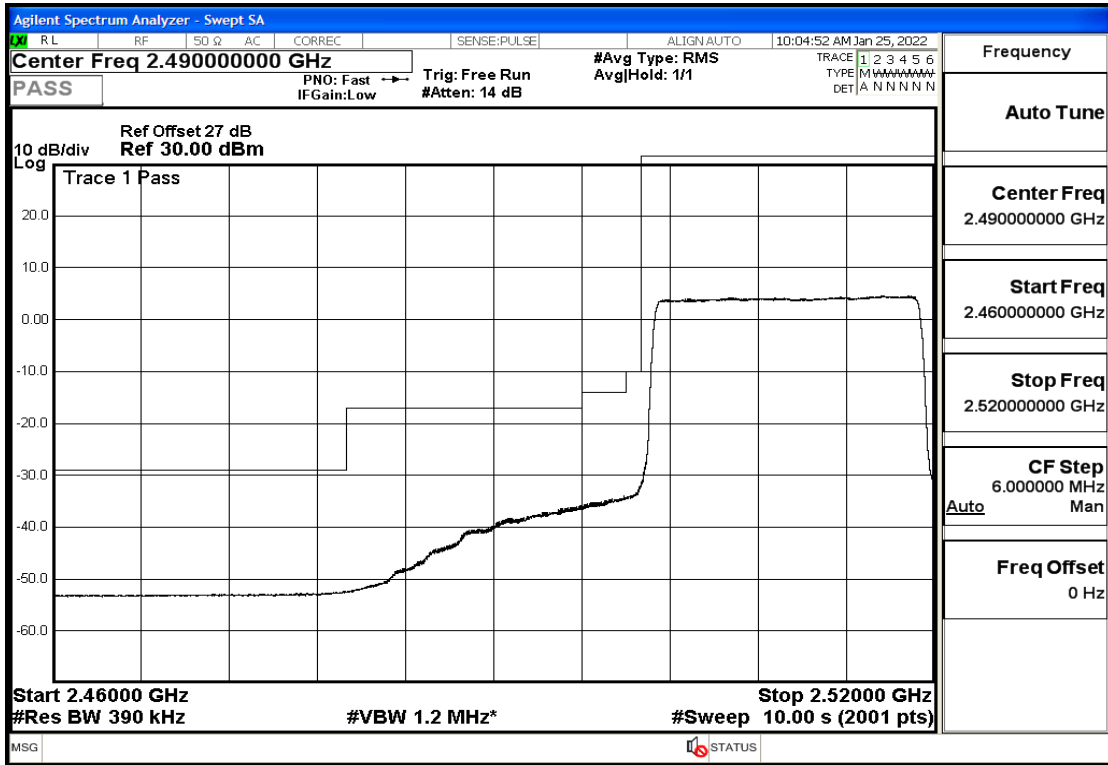

Band7-20-2510-16QAM-100#LOW@Pass