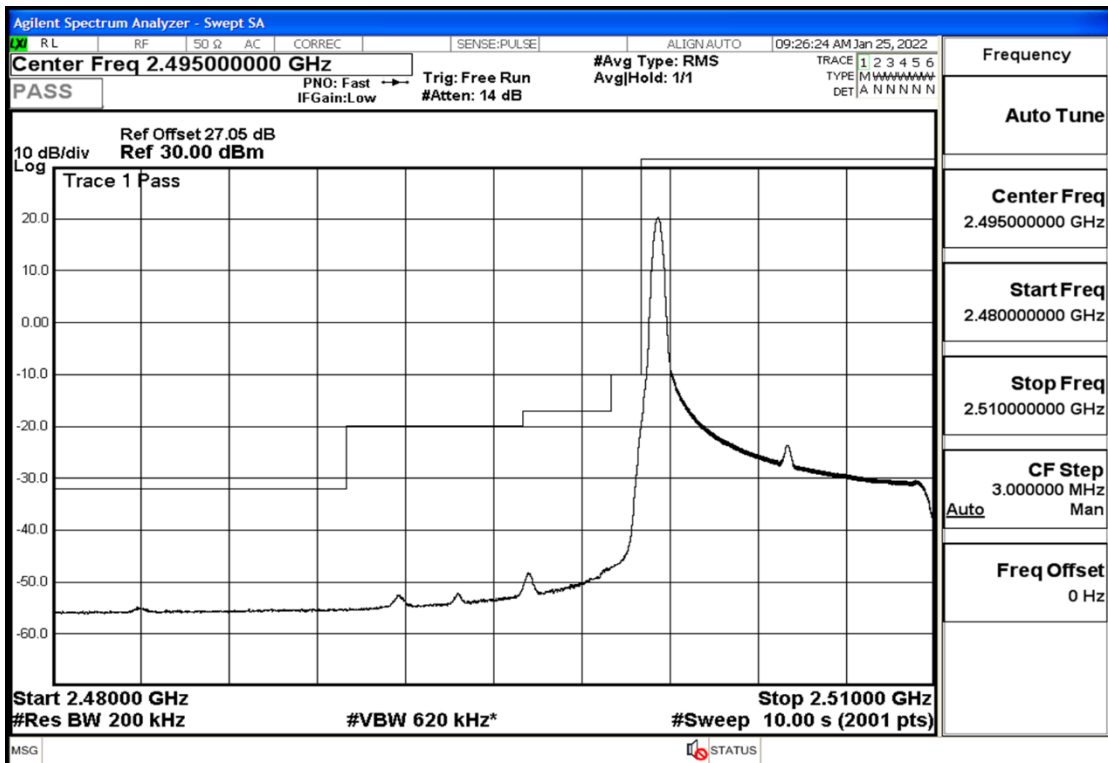

Band7-10-2505-QPSK-1#LOW@Pass