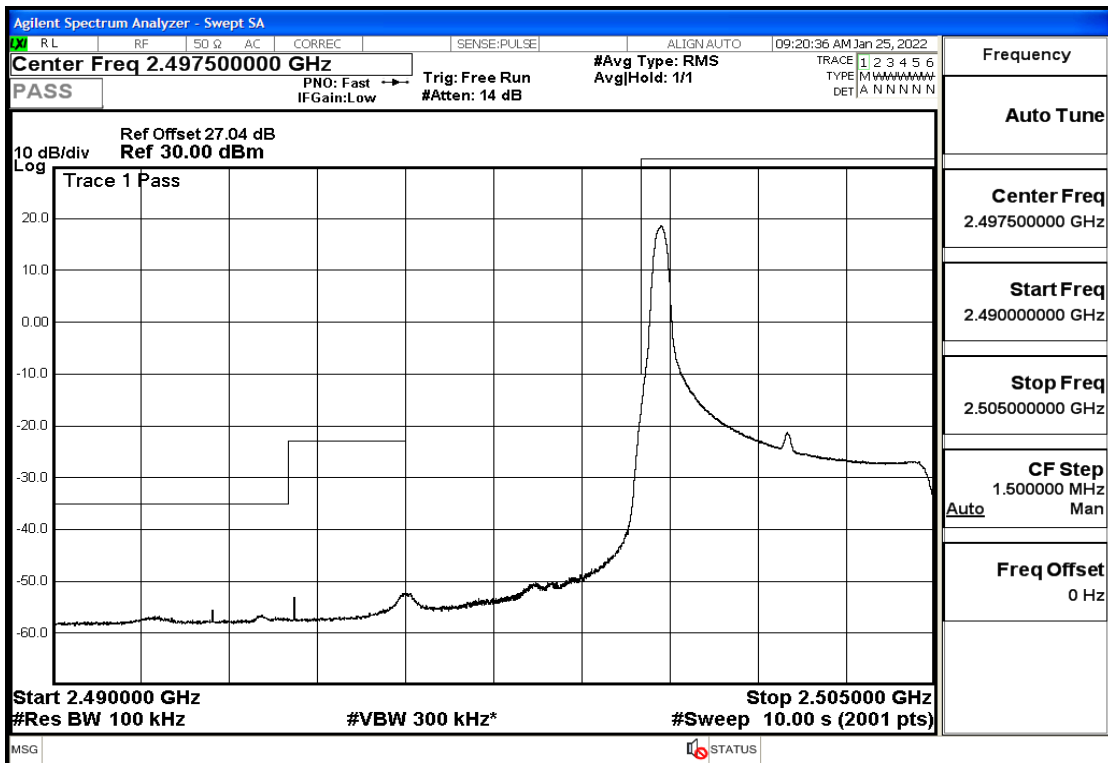

Band7-5-2502.5-16QAM-1#LOW@Pass