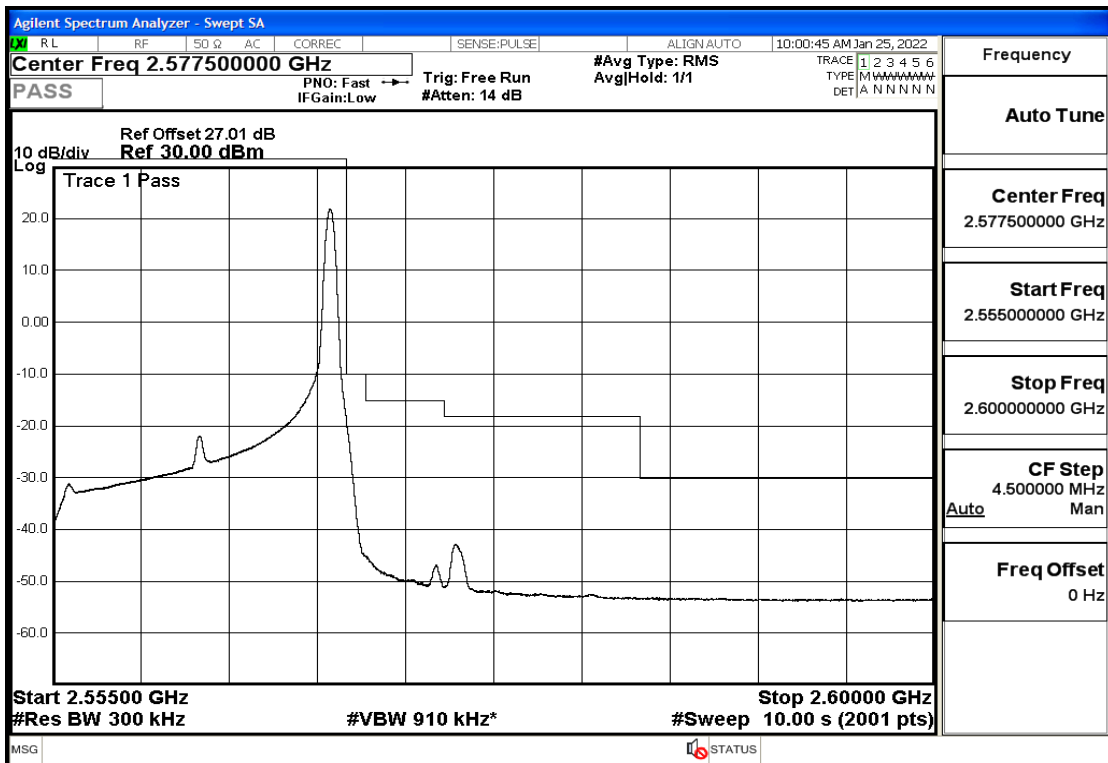

Band7-15-2562.5-QPSK-1#HIGH@Pass