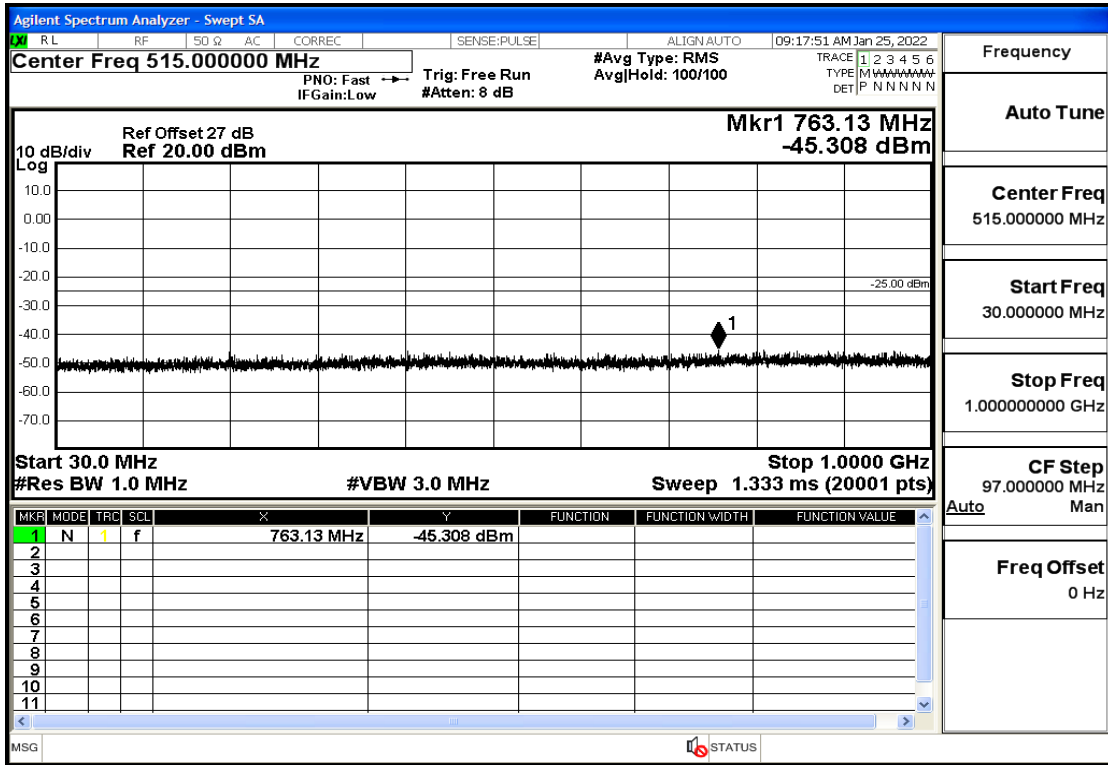

OB7-5-2502.5-QPSK-25#LOW@30MHz-1GHz@Pass