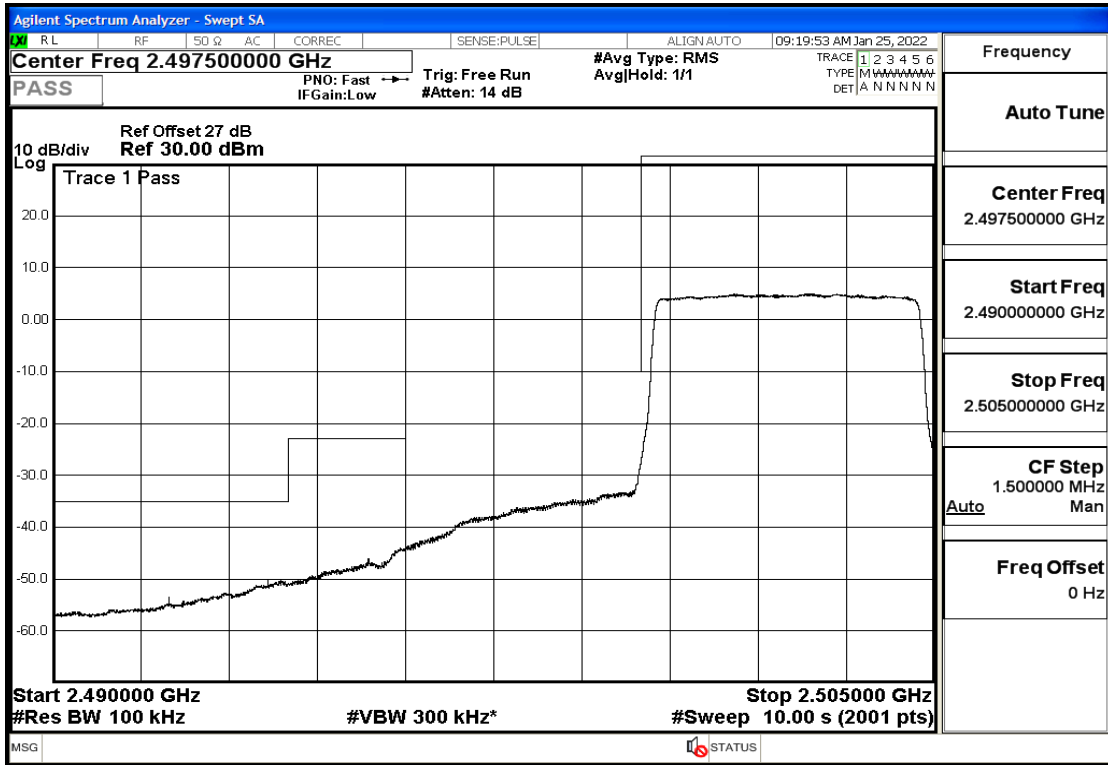

Band7-5-2502.5-16QAM-25#LOW@Pass