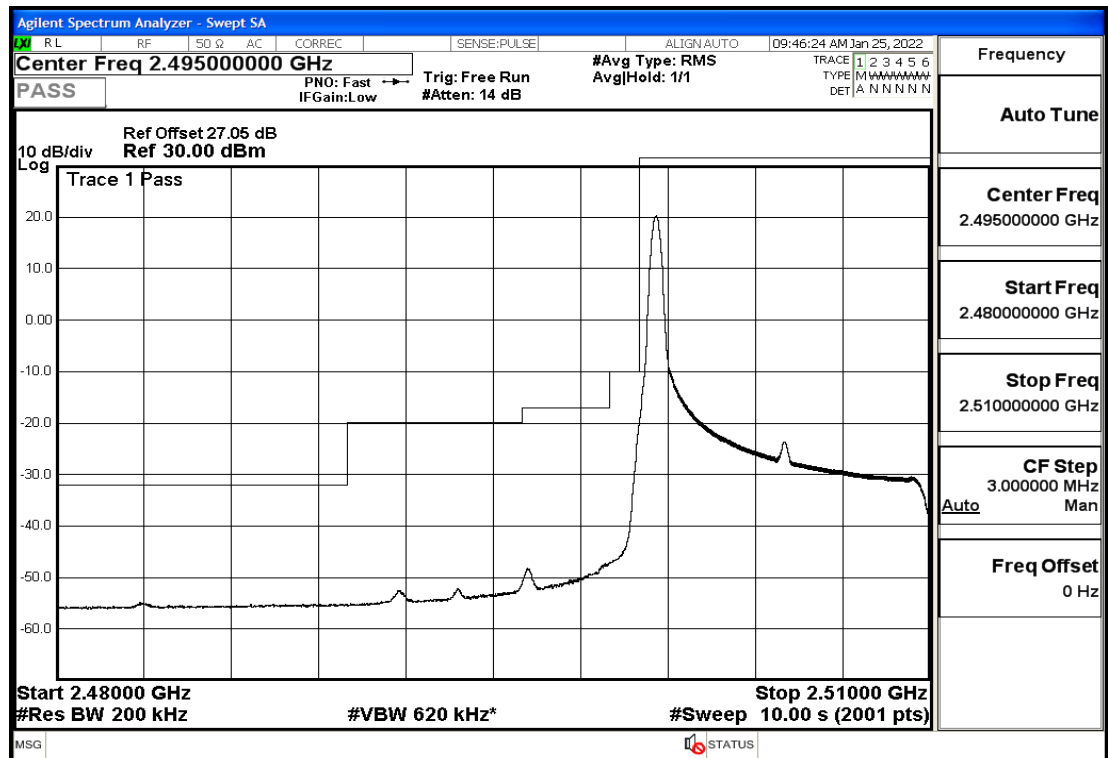

Band7-10-2505-16QAM-1#LOW@Pass