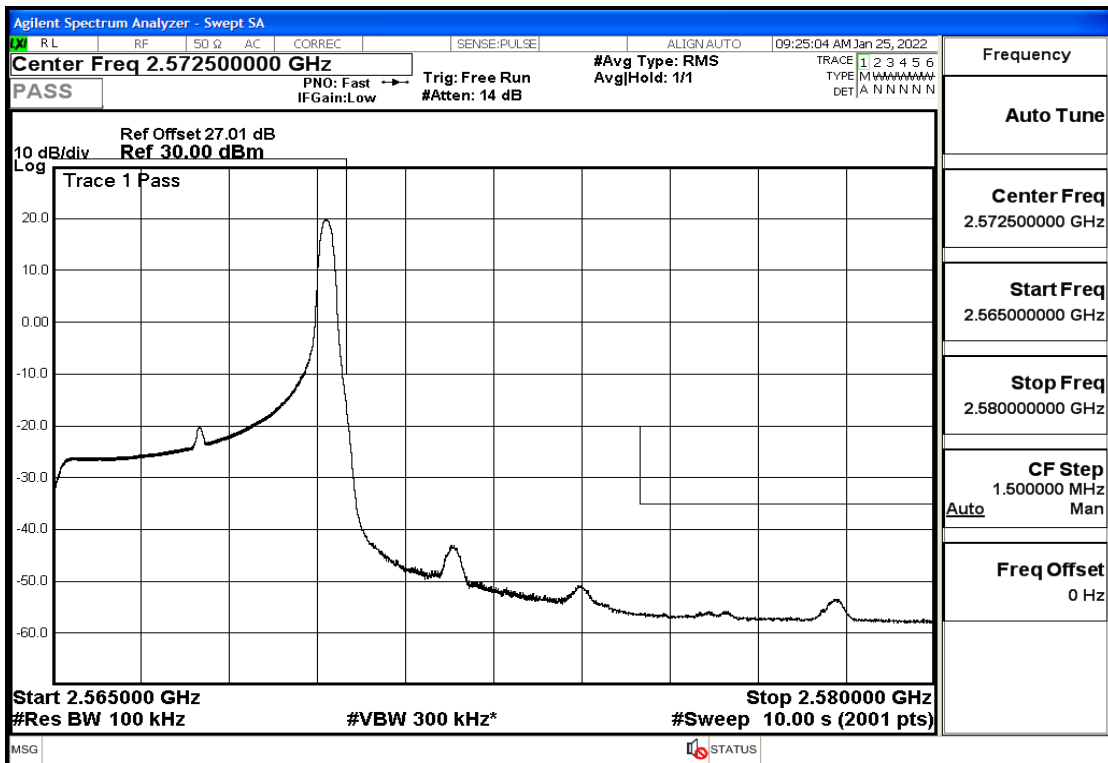

Band7-5-2567.5-QPSK-1#HIGH@Pass