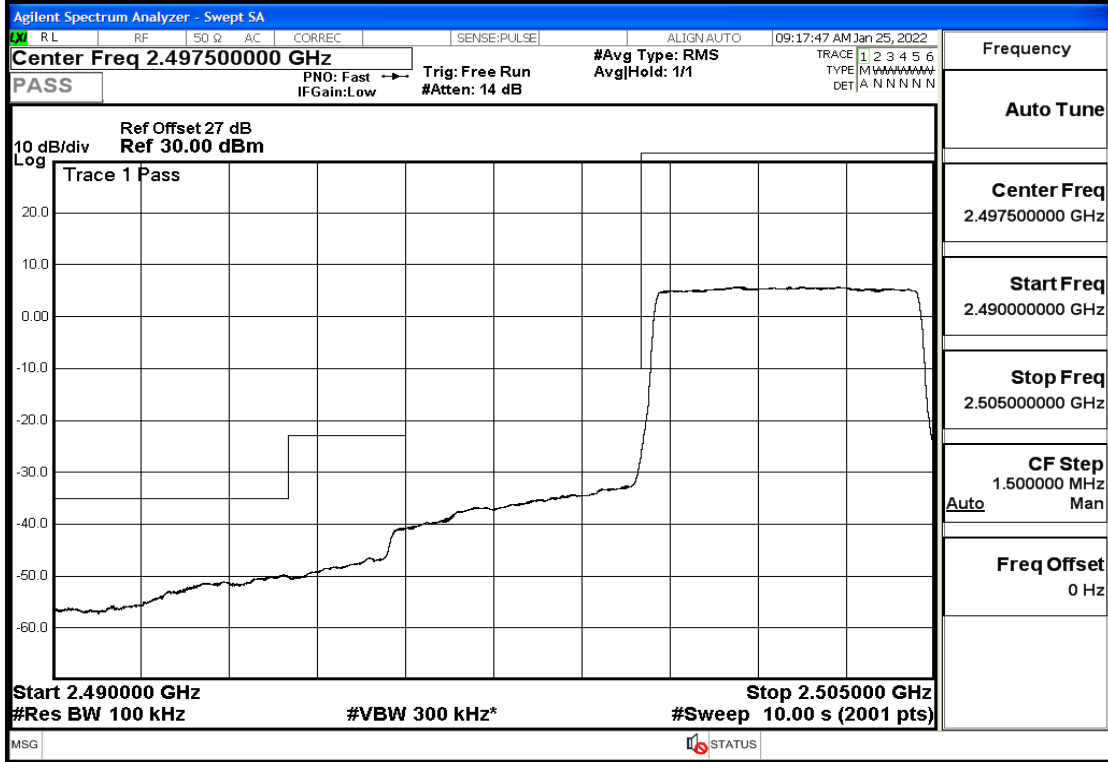

Band7-5-2502.5-QPSK-25#LOW@Pass