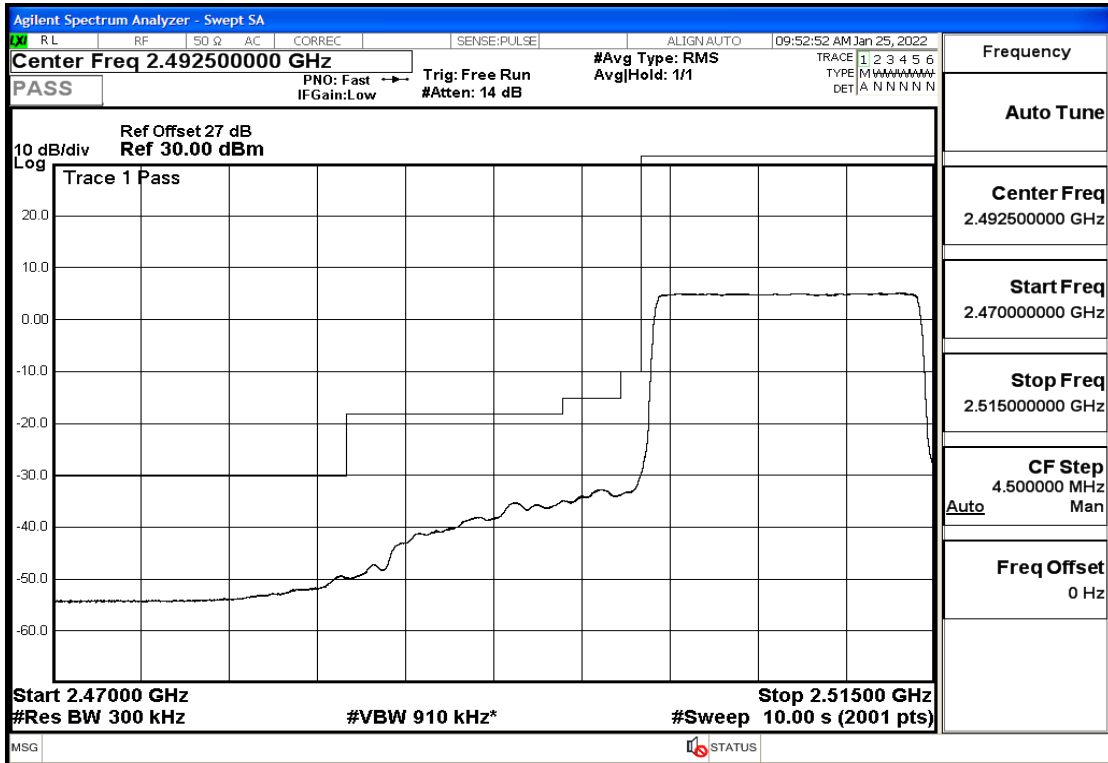

Band7-15-2507.5-QPSK-75#LOW@Pass