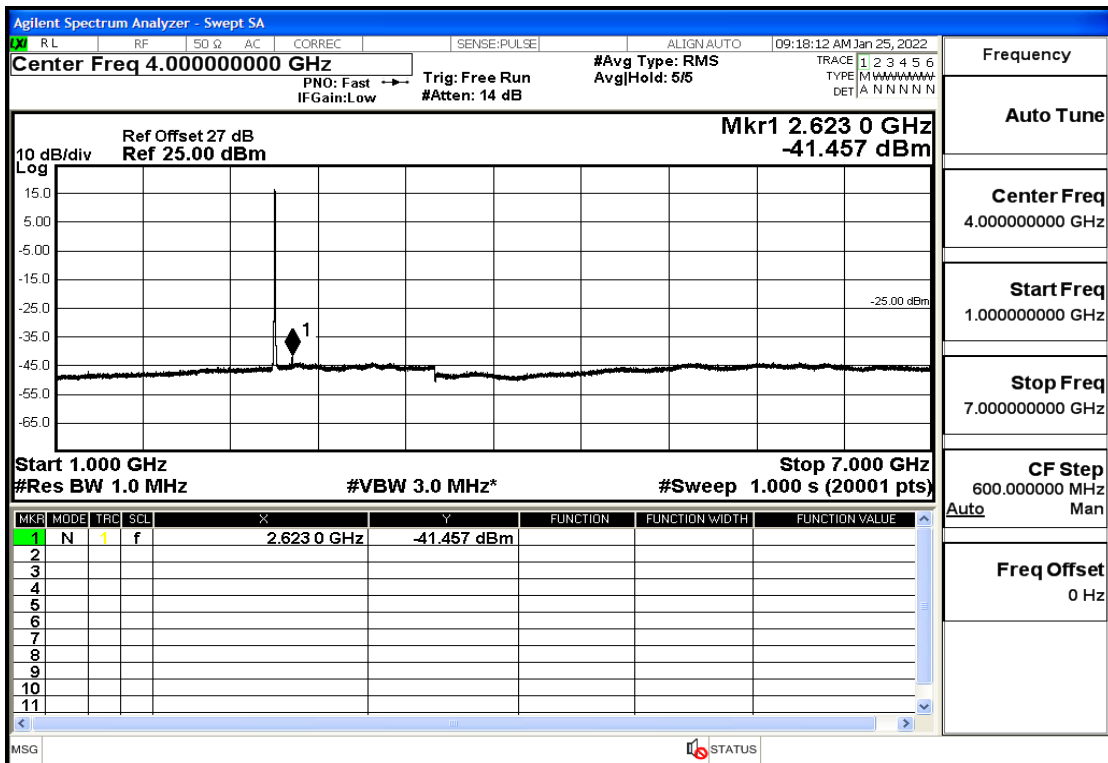

OB7-5-2502.5-QPSK-25#LOW@1GHz-7GHz@Pass