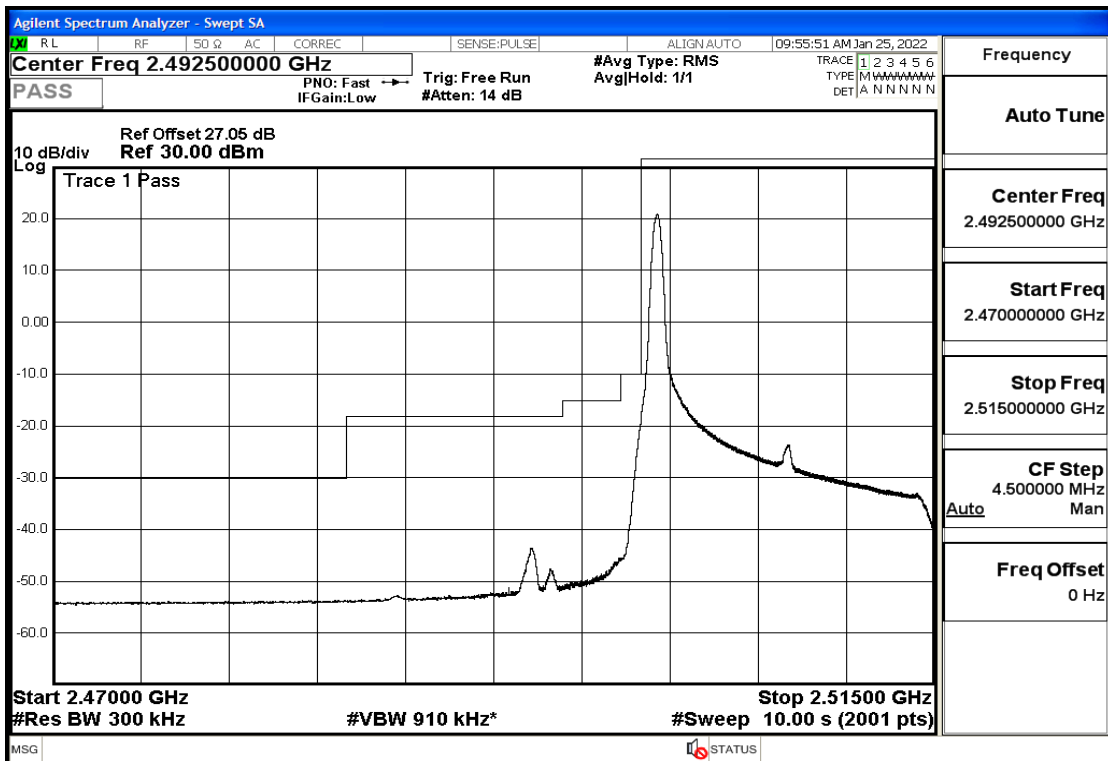

Band7-15-2507.5-16QAM-1#LOW@Pass