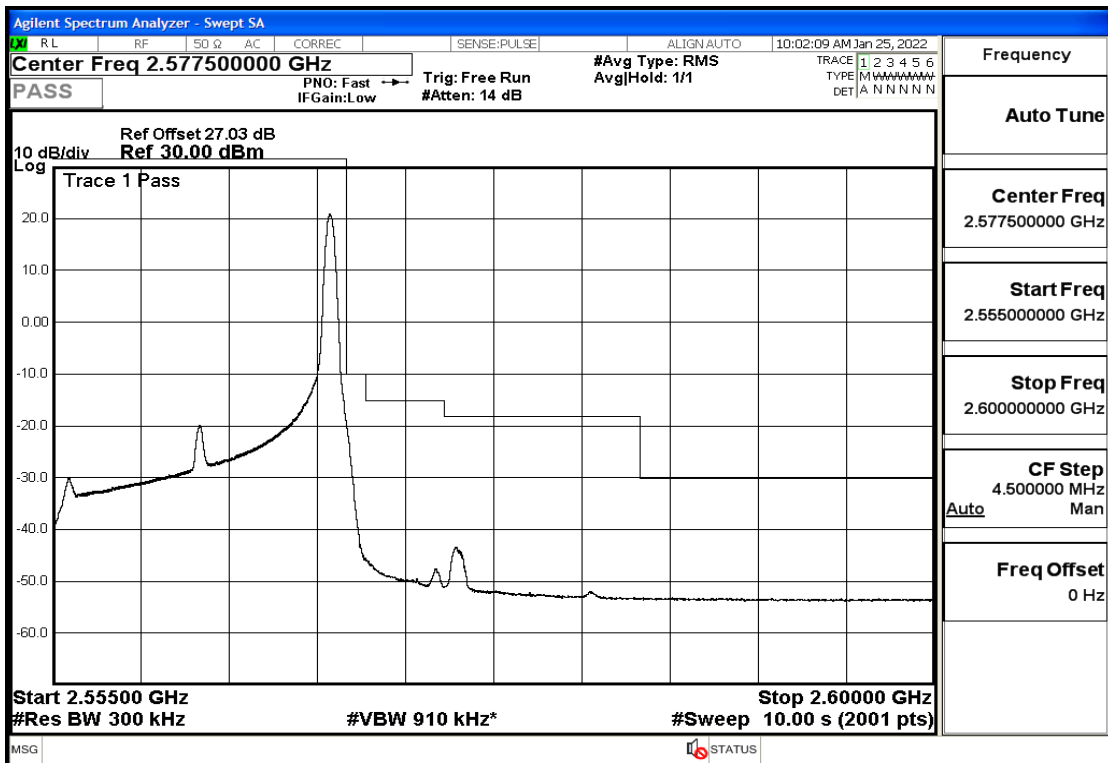

Band7-15-2562.5-16QAM-1#HIGH@Pass