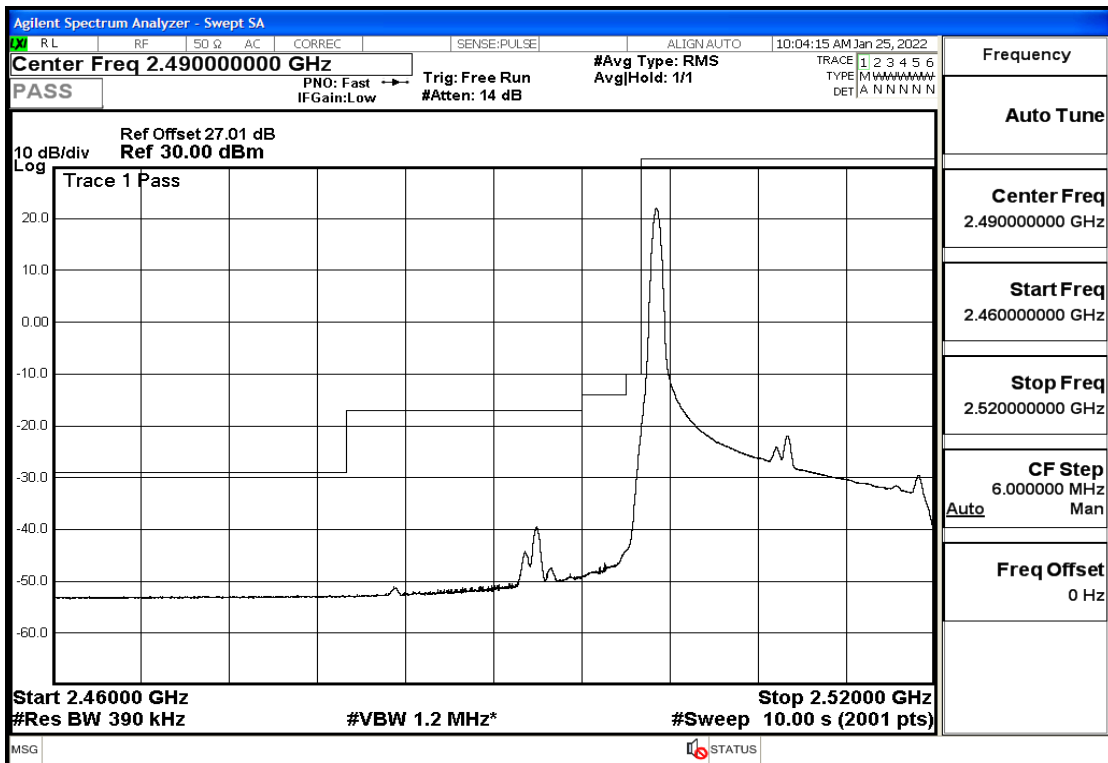

Band7-20-2510-QPSK-1#LOW@Pass