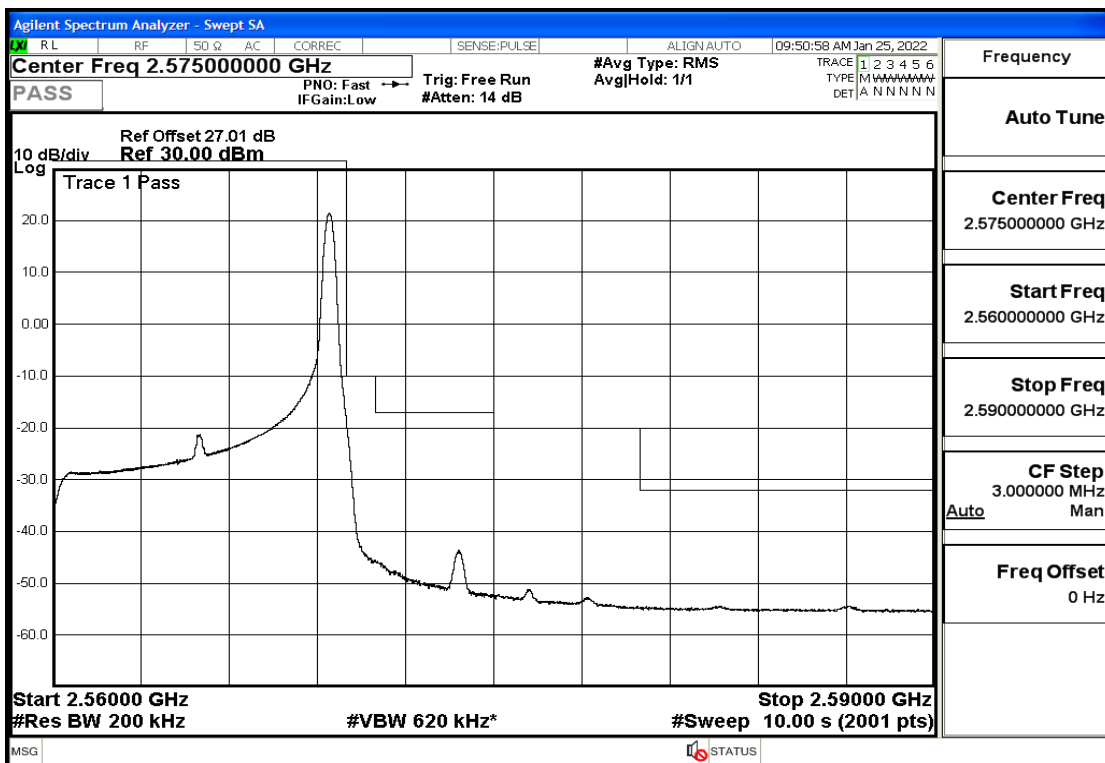

Band7-10-2565-QPSK-1#HIGH@Pass