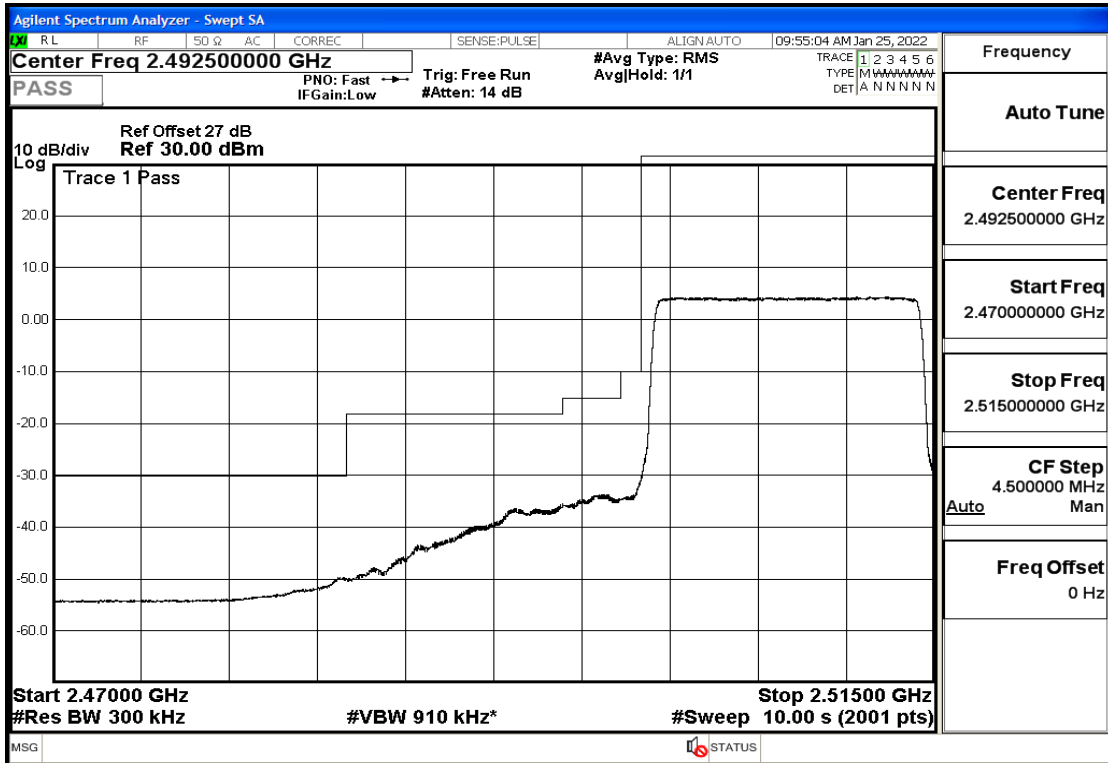

Band7-15-2507.5-16QAM-75#LOW@Pass