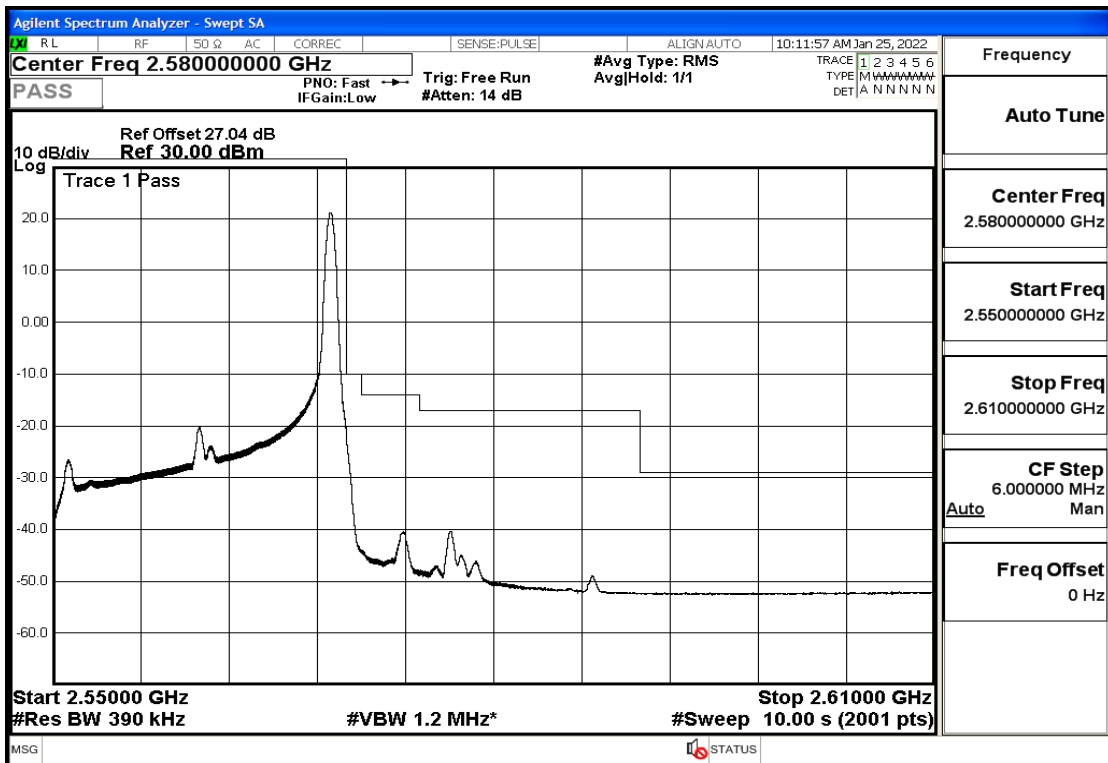

## Conducted Spurious Emission

Band	Bandwidth(MHz)	UL Frequency(MHz)	Modulation	RB Size	RB Offset	Test Condition	Transmitter Spurious Emission(Pass/Fail)
OB7	5	2502.5	QPSK	25	LOW	30mHz-1GHz	Pass
OB7	5	2502.5	QPSK	25	LOW	1GHz-7GHz	Pass
OB7	5	2502.5	QPSK	25	LOW	7GHz-13.6GHz	Pass
OB7	5	2502.5	QPSK	25	LOW	13.6GHz-26.5GHz	Pass
OB7	5	2535	QPSK	25	LOW	30mHz-1GHz	Pass
OB7	5	2535	QPSK	25	LOW	1GHz-7GHz	Pass
OB7	5	2535	QPSK	25	LOW	7GHz-13.6GHz	Pass
OB7	5	2535	QPSK	25	LOW	13.6GHz-26.5GHz	Pass
OB7	5	2567.5	QPSK	25	LOW	30mHz-1GHz	Pass
OB7	5	2567.5	QPSK	25	LOW	1GHz-7GHz	Pass
OB7	5	2567.5	QPSK	25	LOW	7GHz-13.6GHz	Pass
OB7	5	2567.5	QPSK	25	LOW	13.6GHz-26.5GHz	Pass
OB7	10	2505	QPSK	50	LOW	30mHz-1GHz	Pass
OB7	10	2505	QPSK	50	LOW	1GHz-7GHz	Pass
OB7	10	2505	QPSK	50	LOW	7GHz-13.6GHz	Pass
OB7	10	2505	QPSK	50	LOW	13.6GHz-26.5GHz	Pass
OB7	10	2535	QPSK	50	LOW	30mHz-1GHz	Pass
OB7	10	2535	QPSK	50	LOW	1GHz-7GHz	Pass
OB7	10	2535	QPSK	50	LOW	7GHz-13.6GHz	Pass
OB7	10	2535	QPSK	50	LOW	13.6GHz-26.5GHz	Pass
OB7	10	2565	QPSK	50	LOW	30mHz-1GHz	Pass
OB7	10	2565	QPSK	50	LOW	1GHz-7GHz	Pass
OB7	10	2565	QPSK	50	LOW	7GHz-13.6GHz	Pass
OB7	10	2565	QPSK	50	LOW	13.6GHz-26.5GHz	Pass
OB7	15	2507.5	QPSK	75	LOW	30mHz-1GHz	Pass
OB7	15	2507.5	QPSK	75	LOW	1GHz-7GHz	Pass
OB7	15	2507.5	QPSK	75	LOW	7GHz-13.6GHz	Pass
OB7	15	2507.5	QPSK	75	LOW	13.6GHz-26.5GHz	Pass
OB7	15	2535	QPSK	75	LOW	30mHz-1GHz	Pass
OB7	15	2535	QPSK	75	LOW	1GHz-7GHz	Pass
OB7	15	2535	QPSK	75	LOW	7GHz-13.6GHz	Pass
OB7	15	2535	QPSK	75	LOW	13.6GHz-26.5GHz	Pass
OB7	15	2562.5	QPSK	75	LOW	30mHz-1GHz	Pass
OB7	15	2562.5	QPSK	75	LOW	1GHz-7GHz	Pass
OB7	15	2562.5	QPSK	75	LOW	7GHz-13.6GHz	Pass
OB7	15	2562.5	QPSK	75	LOW	13.6GHz-26.5GHz	Pass
OB7	20	2510	QPSK	100	LOW	30mHz-1GHz	Pass
OB7	20	2510	QPSK	100	LOW	1GHz-7GHz	Pass
OB7	20	2510	QPSK	100	LOW	7GHz-13.6GHz	Pass
OB7	20	2510	QPSK	100	LOW	13.6GHz-26.5GHz	Pass