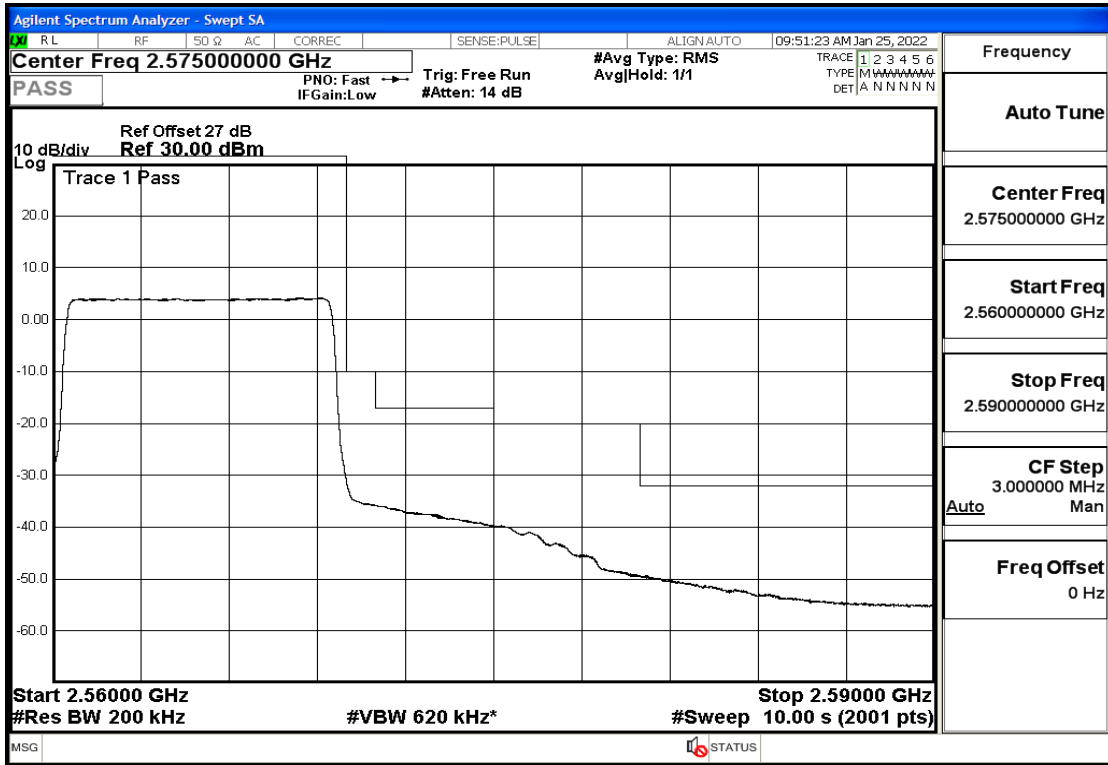

Band7-10-2565-16QAM-50#LOW@Pass