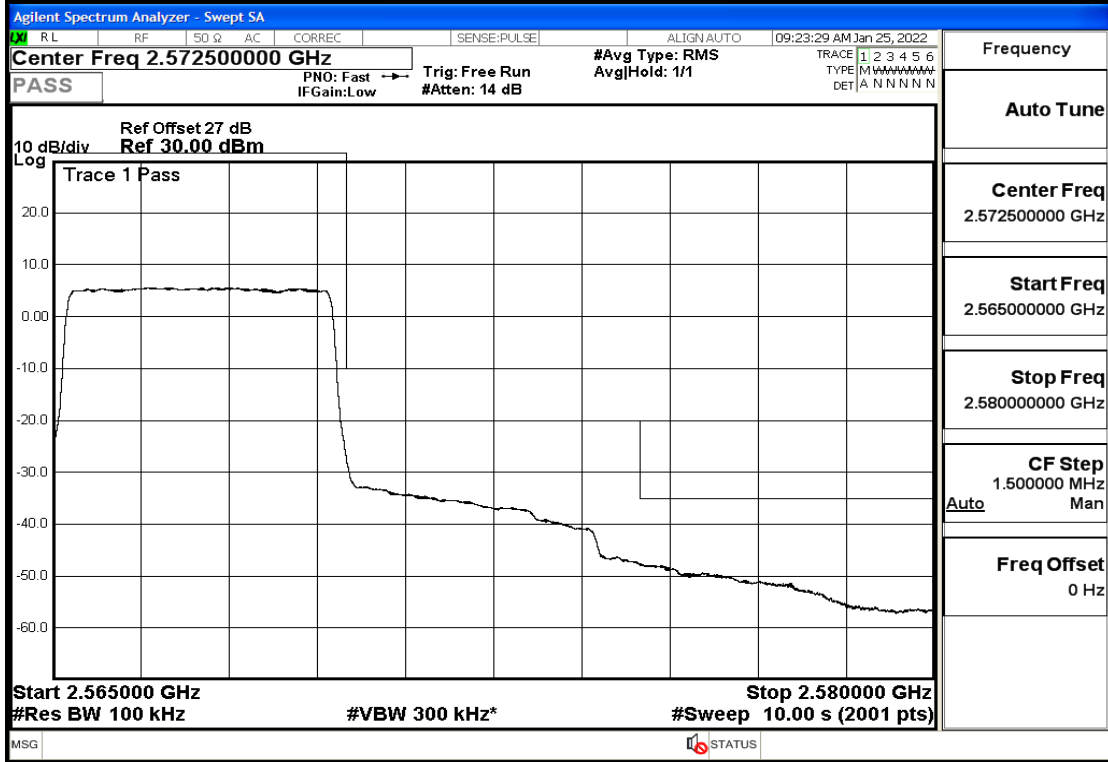

Band7-5-2567.5-QPSK-25#LOW@Pass