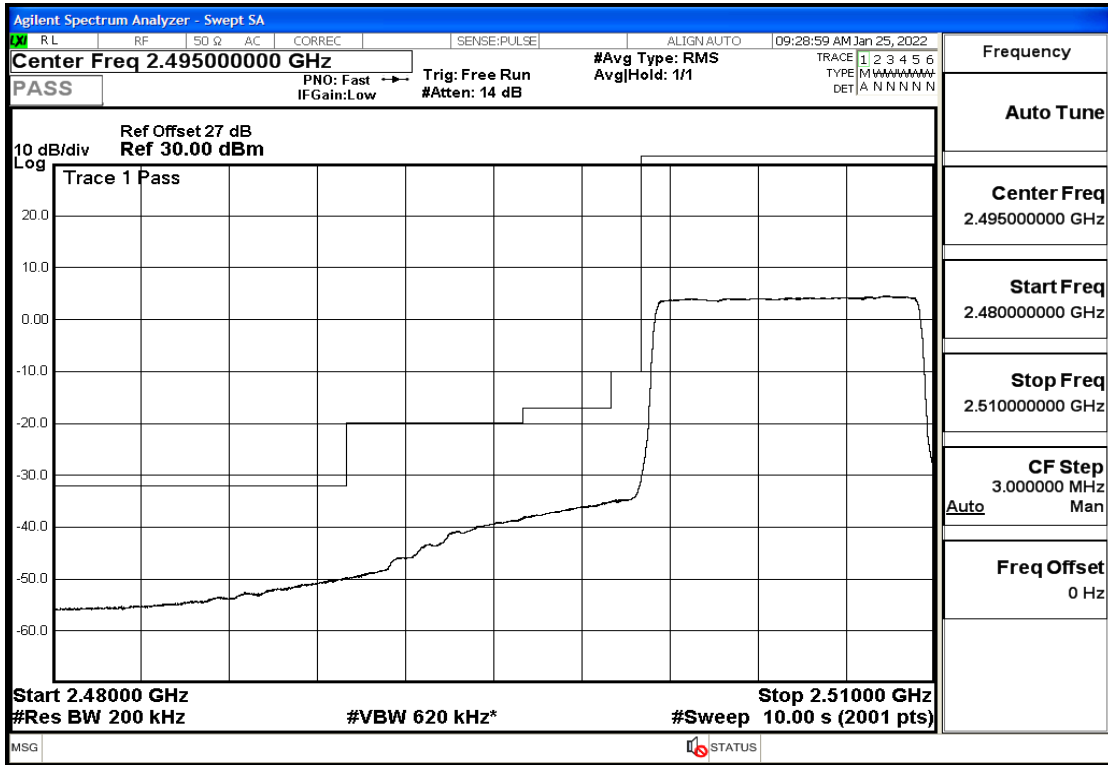

Band7-10-2505-16QAM-50#LOW@Pass