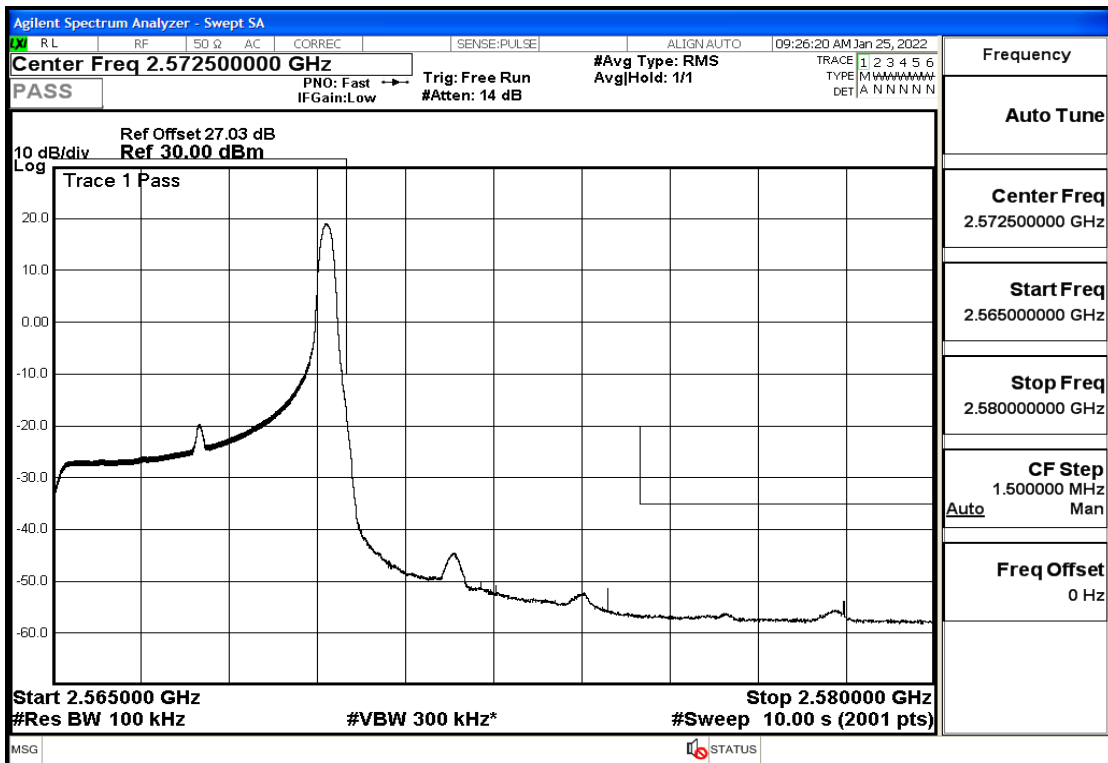

Band7-5-2567.5-16QAM-1#HIGH@Pass