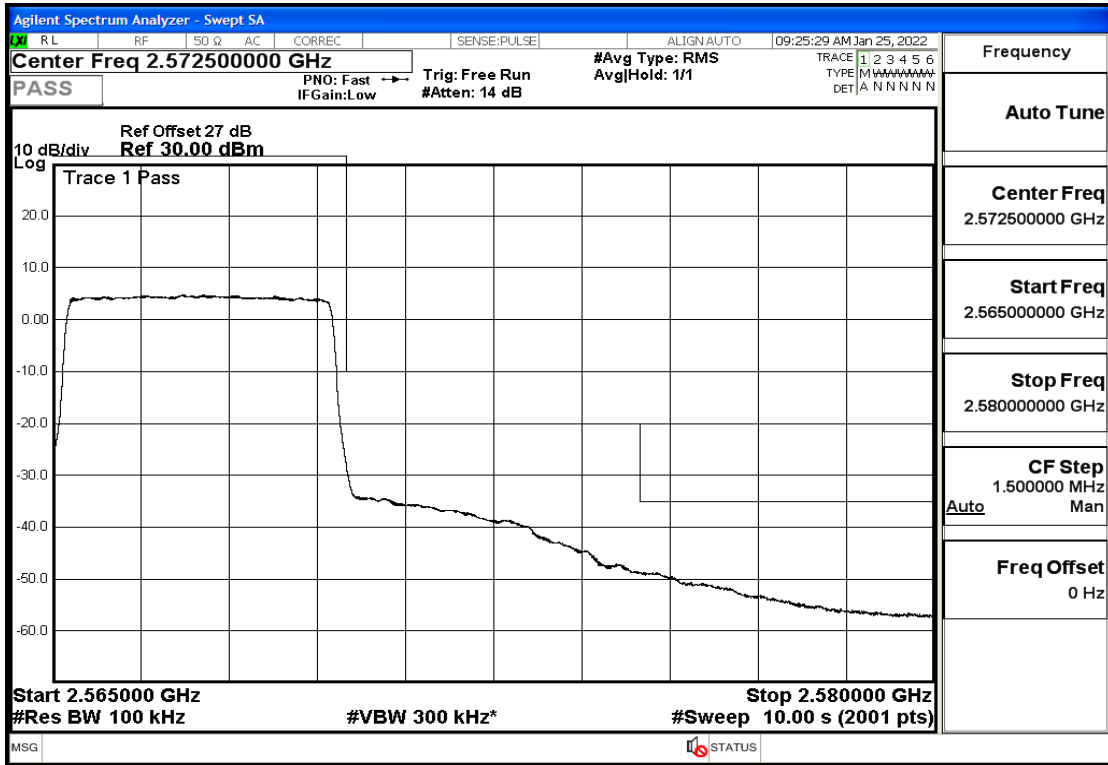

Band7-5-2567.5-16QAM-25#LOW@Pass