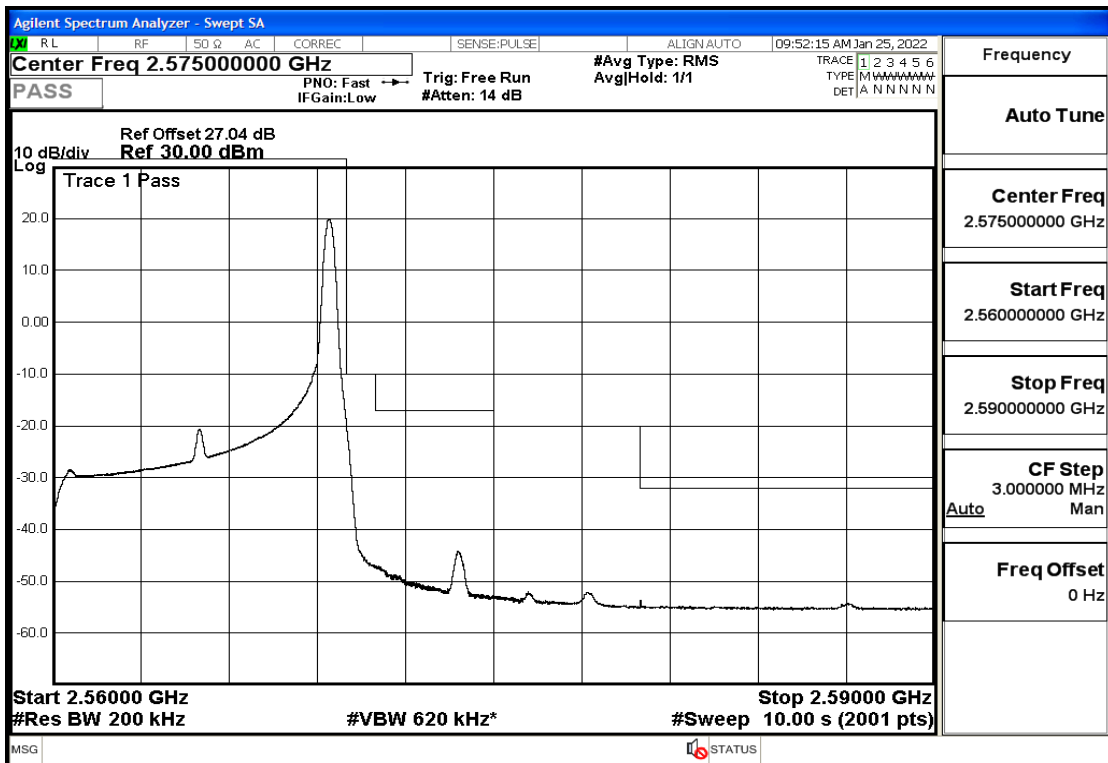

Band7-10-2565-16QAM-1#HIGH@Pass