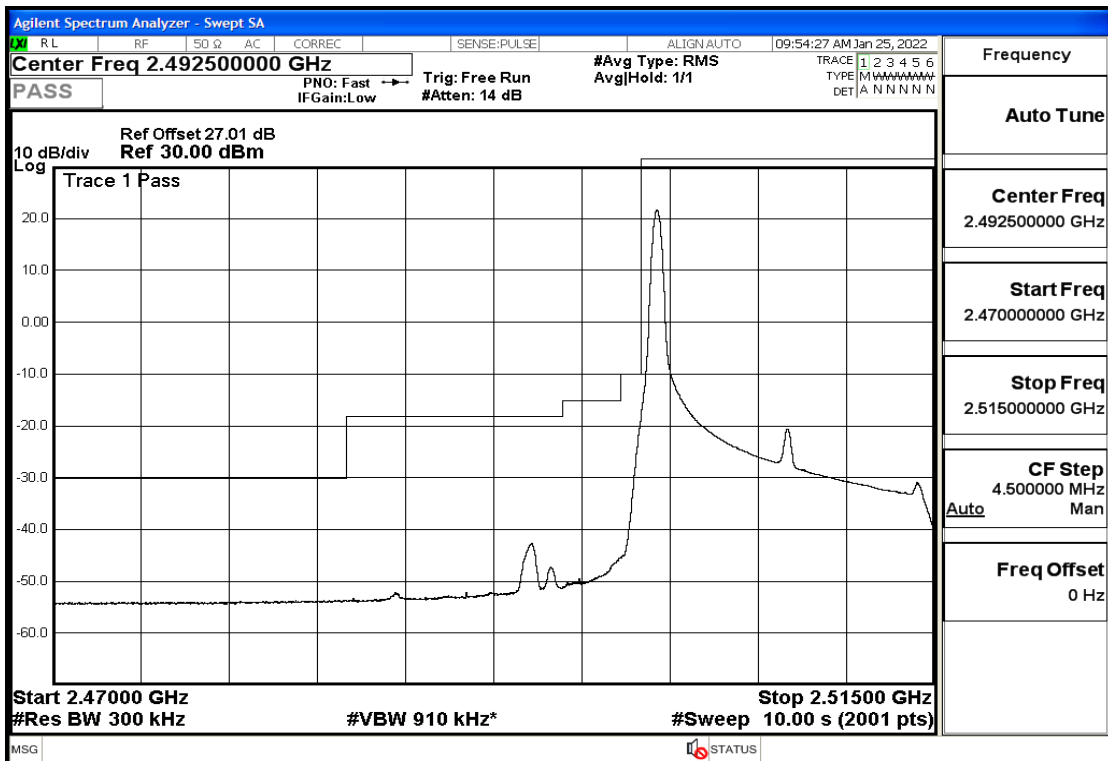

Band7-15-2507.5-QPSK-1#LOW@Pass