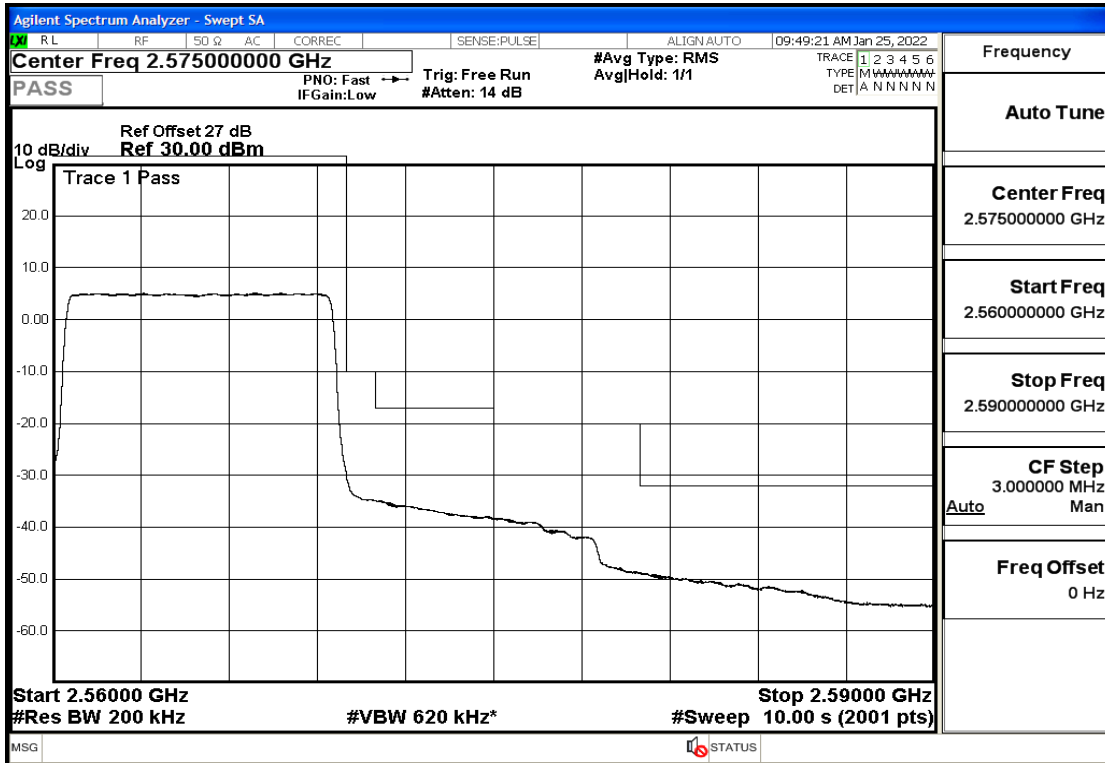

Band7-10-2565-QPSK-50#LOW@Pass