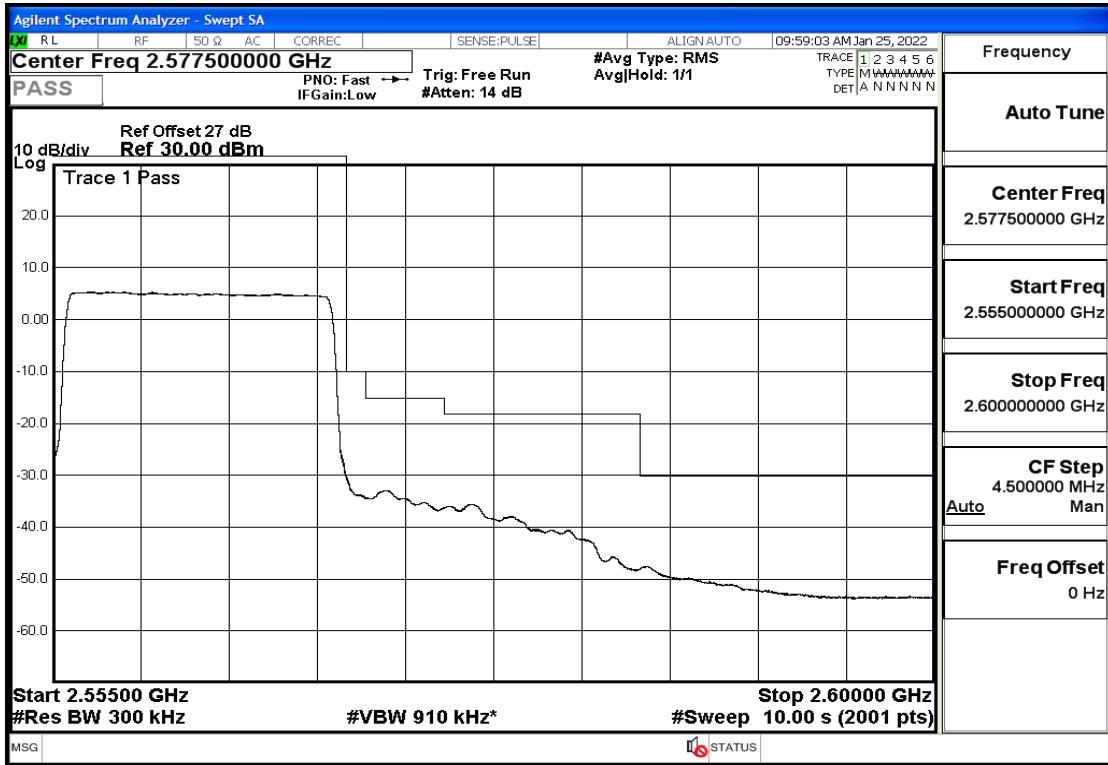

Band7-15-2562.5-QPSK-75#LOW@Pass