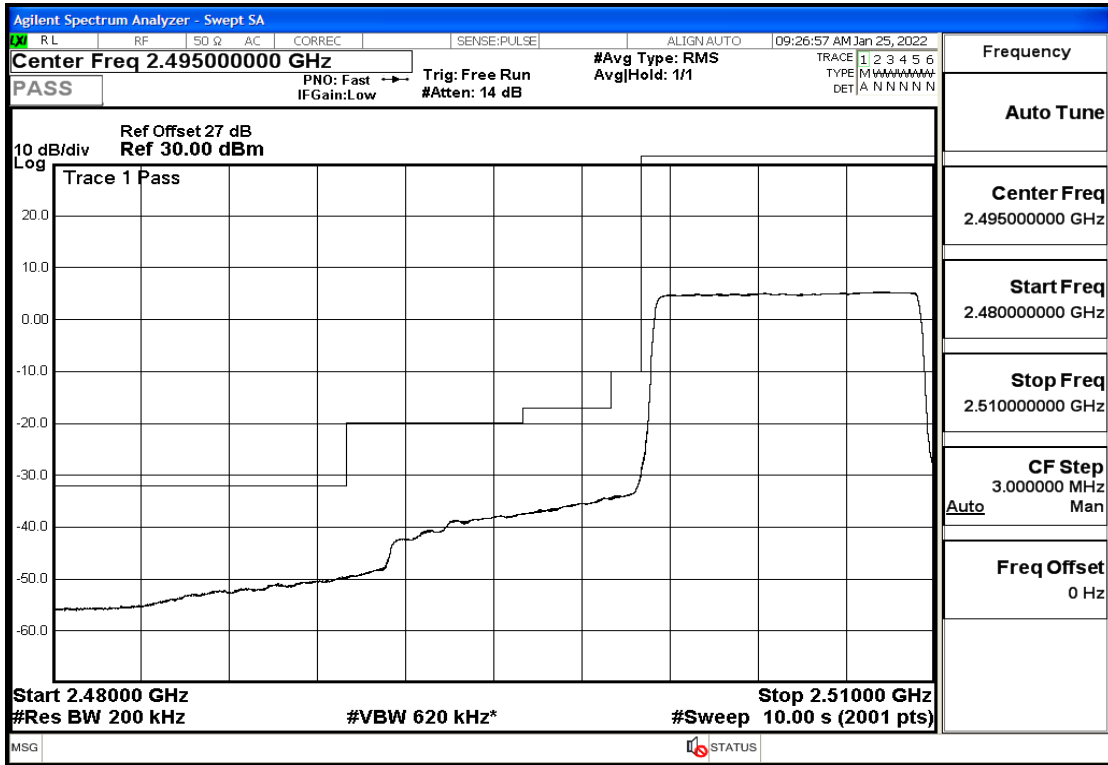

Band7-10-2505-QPSK-50#LOW@Pass