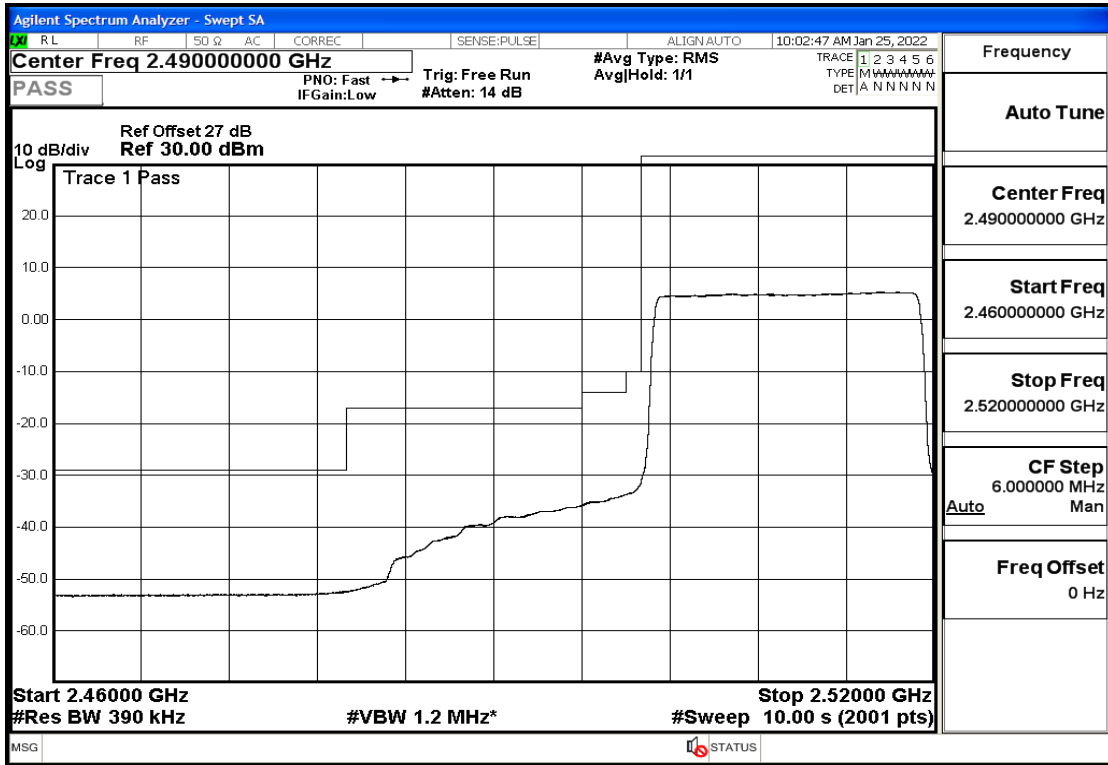

Band7-20-2510-QPSK-100#LOW@Pass