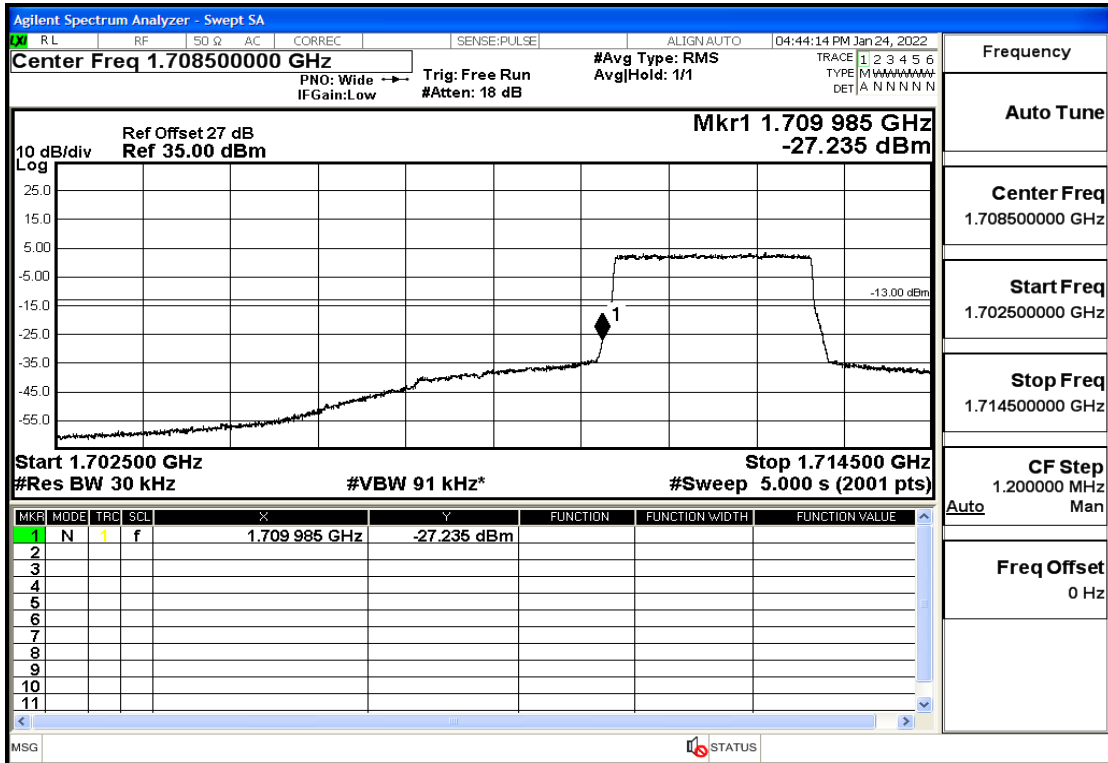

Band4-3-1711.5-16QAM-15#LOW@Pass