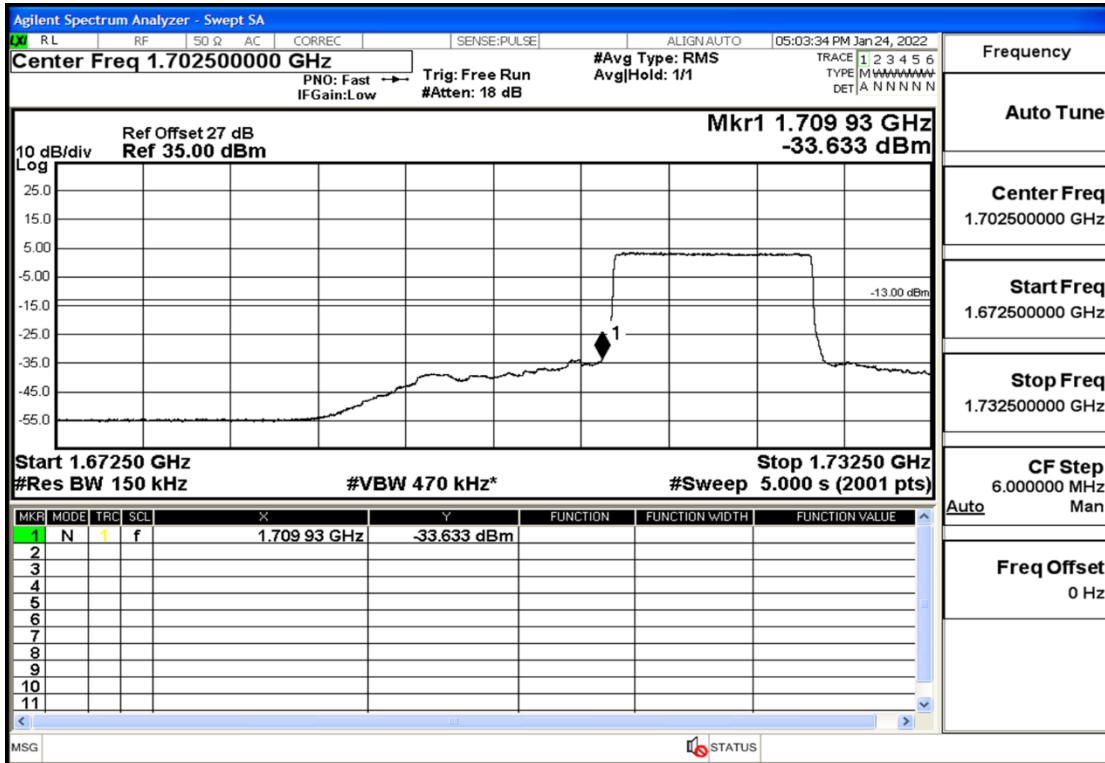

Band4-15-1717.5-16QAM-75#LOW@Pass