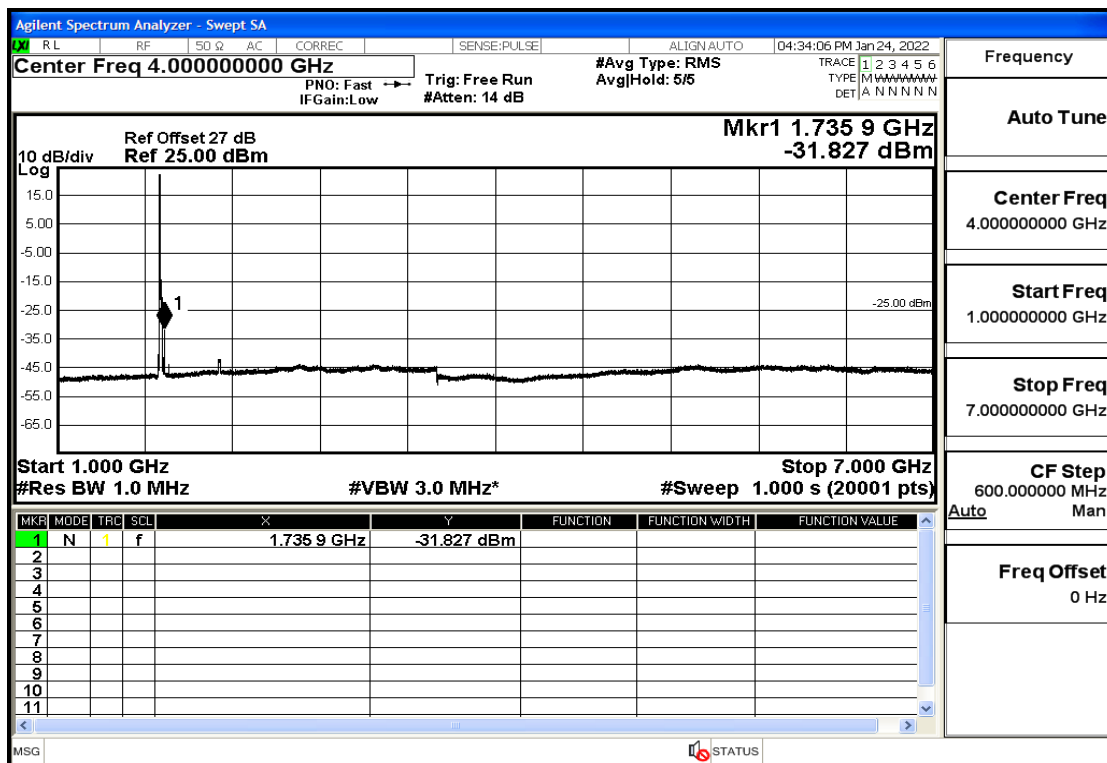

OB4-1.4-1710.7-QPSK-6#LOW@1GHz-7GHz@Pass