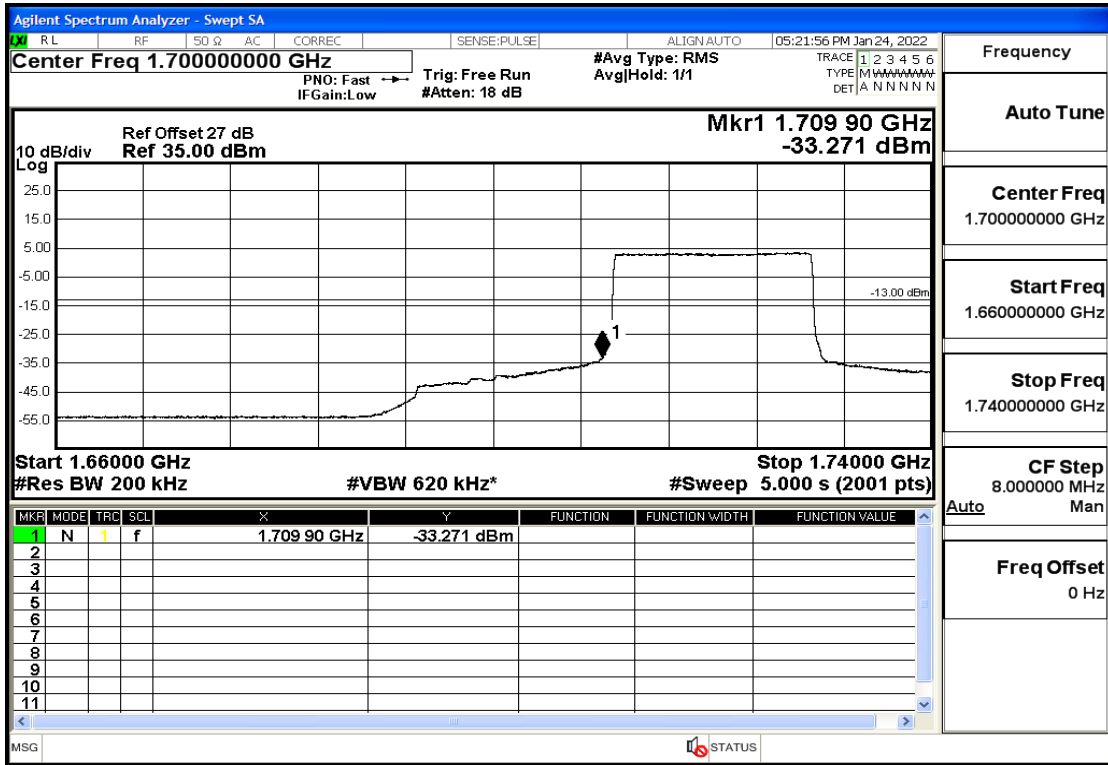

Band4-20-1720-QPSK-100#LOW@Pass