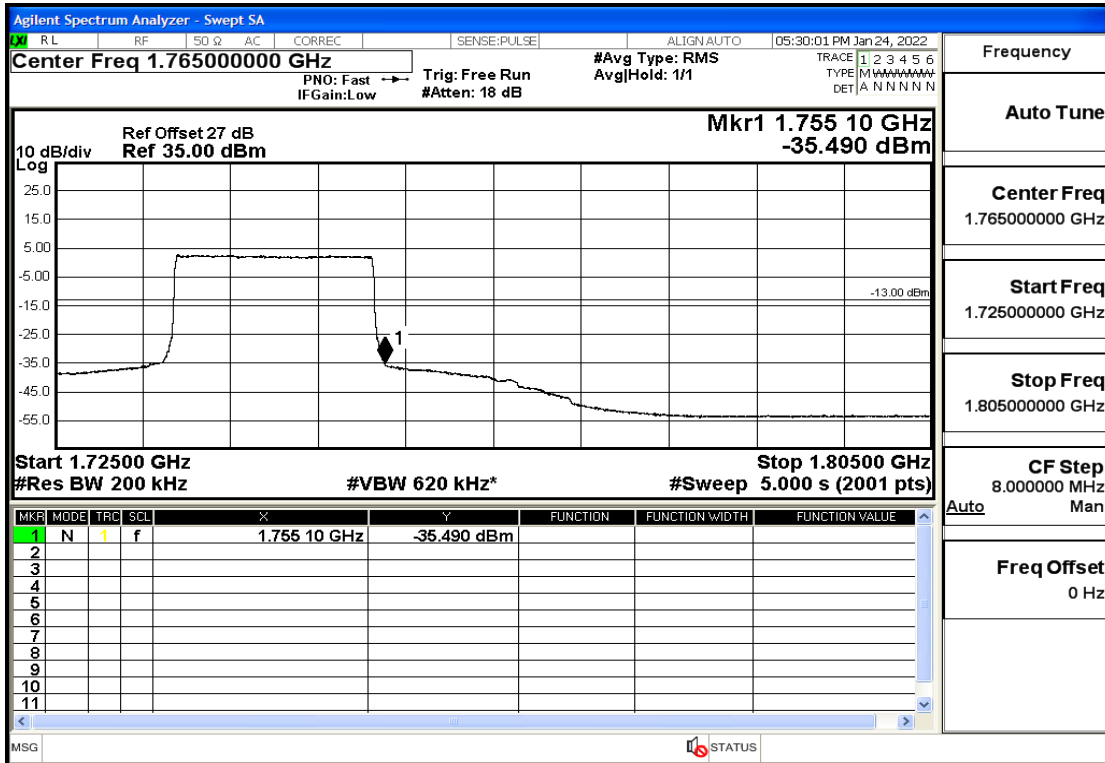

RF Test Data for LTE (Conducted Measurement)

Product Name: Smart phone

Trade Mark: 

Test Model: K58

Sample ID: TZ220102866-1#

FCC ID: 2APX7K58

Environmental Conditions

Temperature:	23.8°C
Relative Humidity:	56%
ATM Pressure:	100.0 kPa
Test Engineer:	Anna Hu
Supervised by:	Hugo Chen
Remark:	For LTE Band4

Band4-20-1720-16QAM-100#LOW@Pass

Band4-20-1720-16QAM-1#LOW@Pass

Band4-20-1745-QPSK-100#LOW@Pass

Band4-20-1745-QPSK-1#HIGH@Pass

Band4-20-1745-16QAM-100#LOW@Pass

Band4-20-1745-16QAM-1#HIGH@Pass

Conducted Spurious Emission