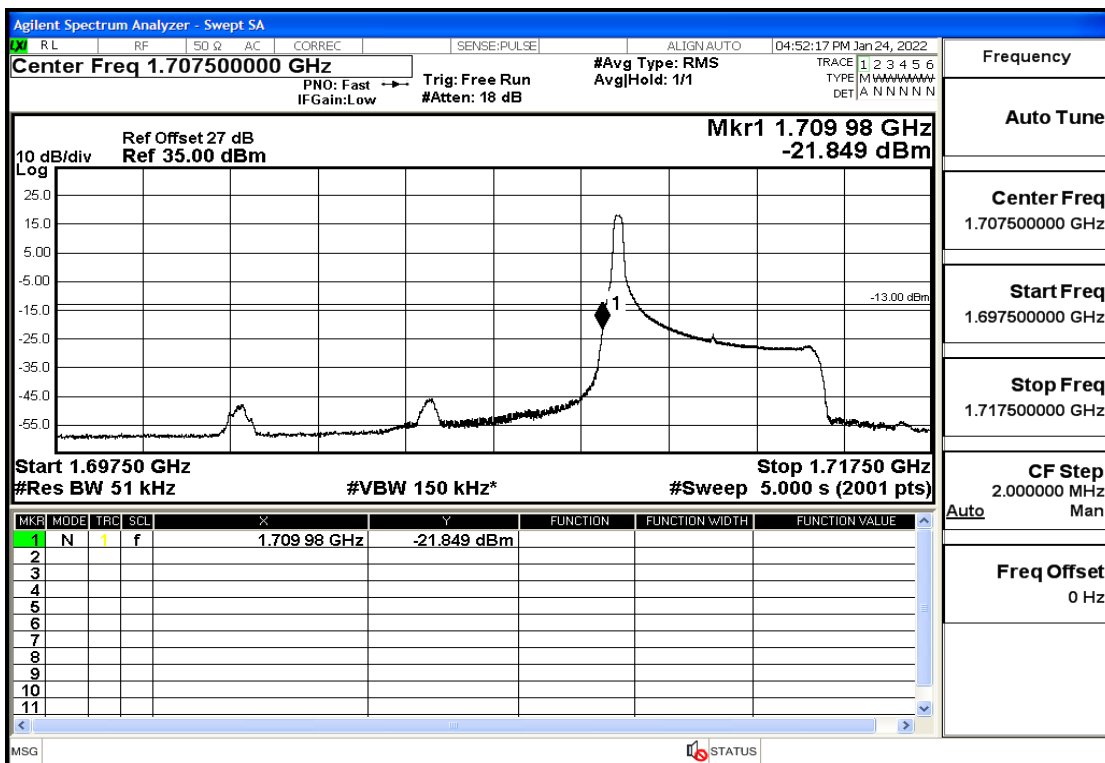

Band4-5-1712.5-QPSK-1#LOW@Pass