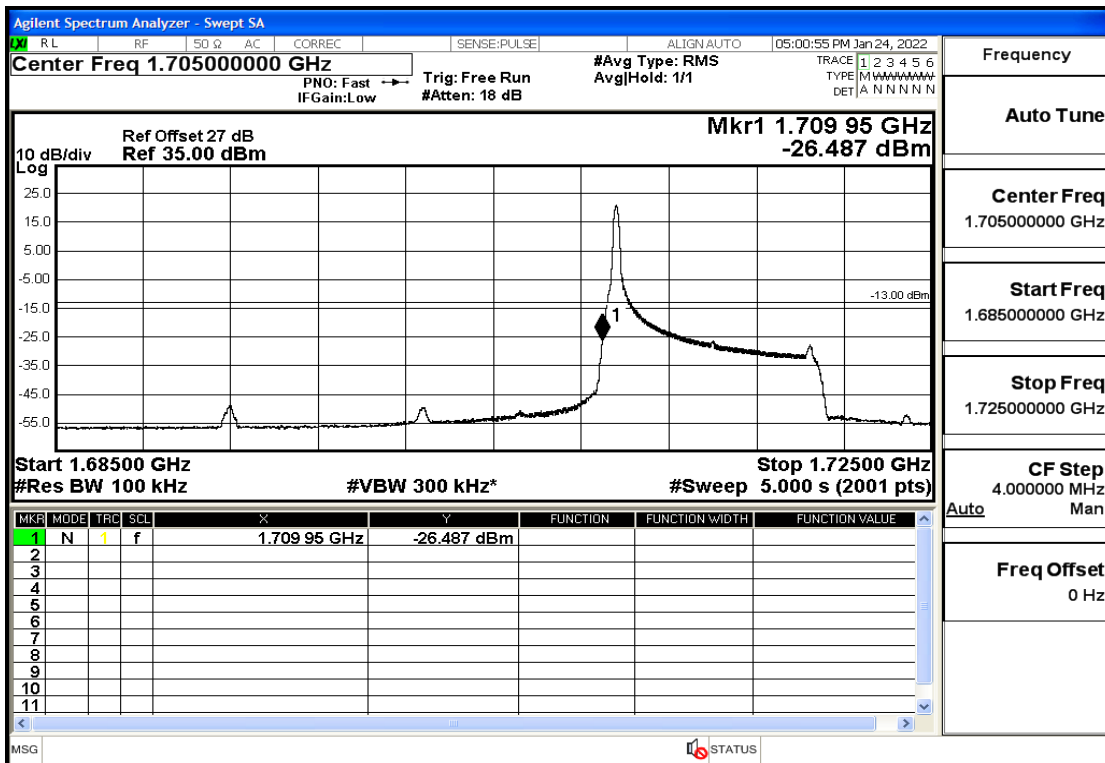

Band4-10-1715-QPSK-1#LOW@Pass