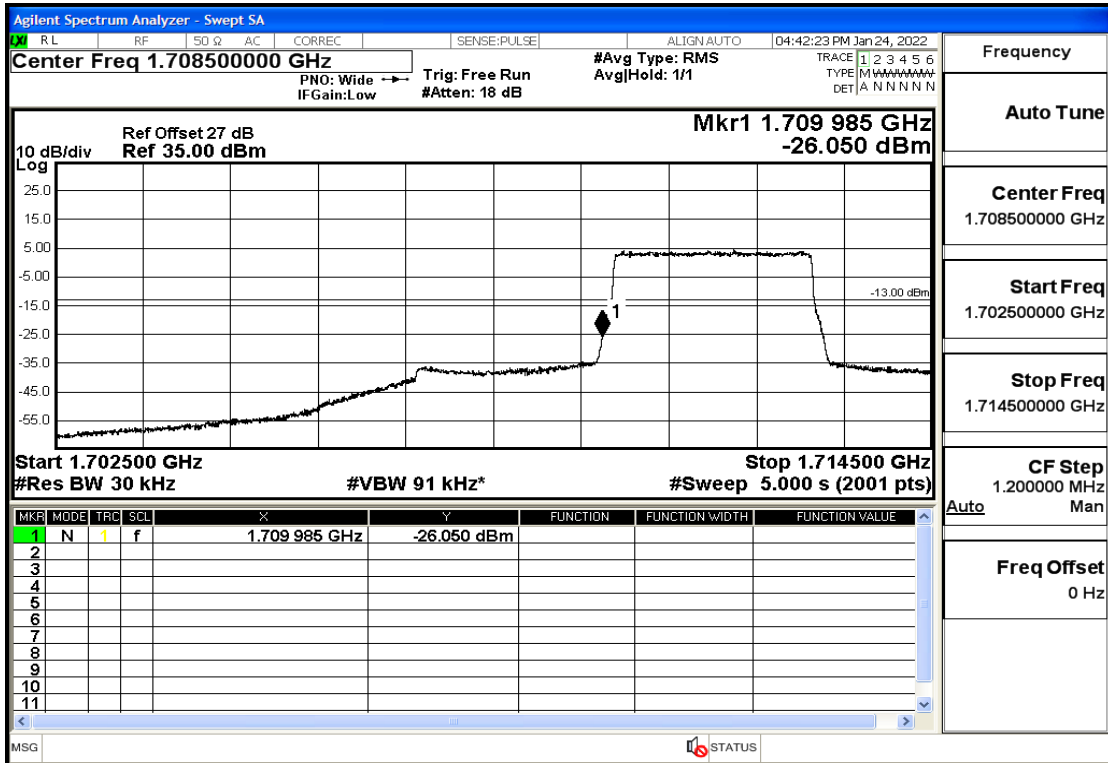

Band4-3-1711.5-QPSK-15#LOW@Pass