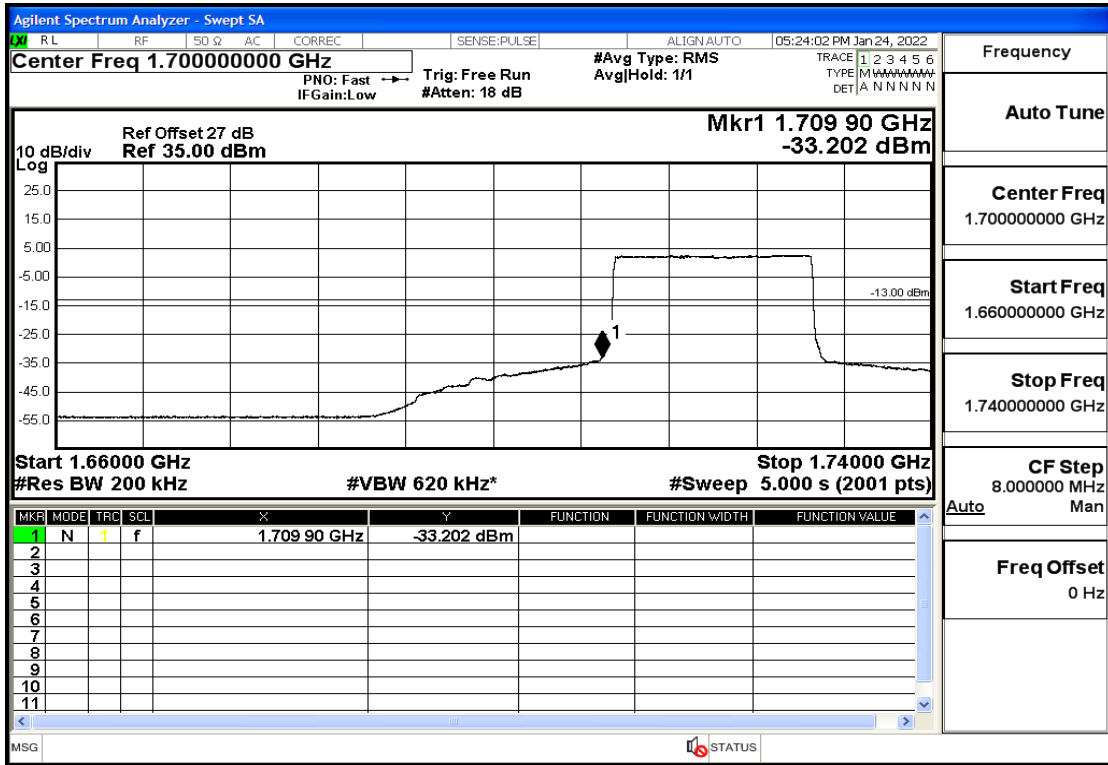

Band4-20-1720-16QAM-100#LOW@Pass