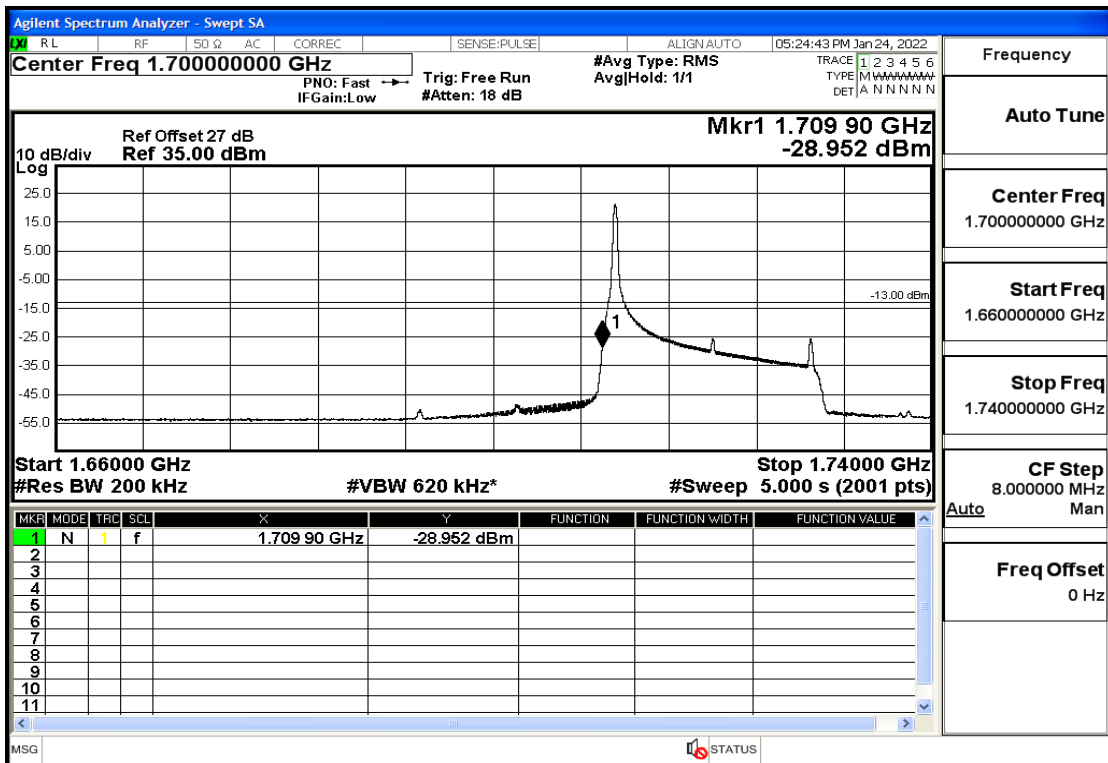

Band4-20-1720-16QAM-1#LOW@Pass