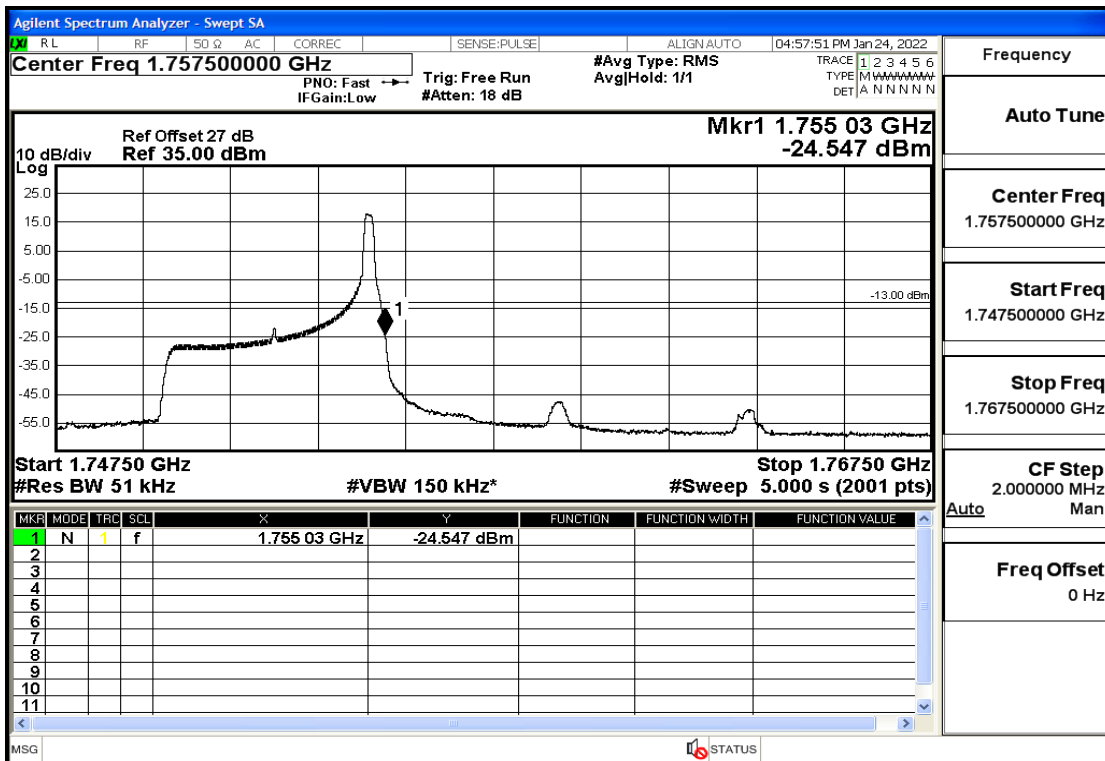

Band4-5-1752.5-QPSK-1#HIGH@Pass