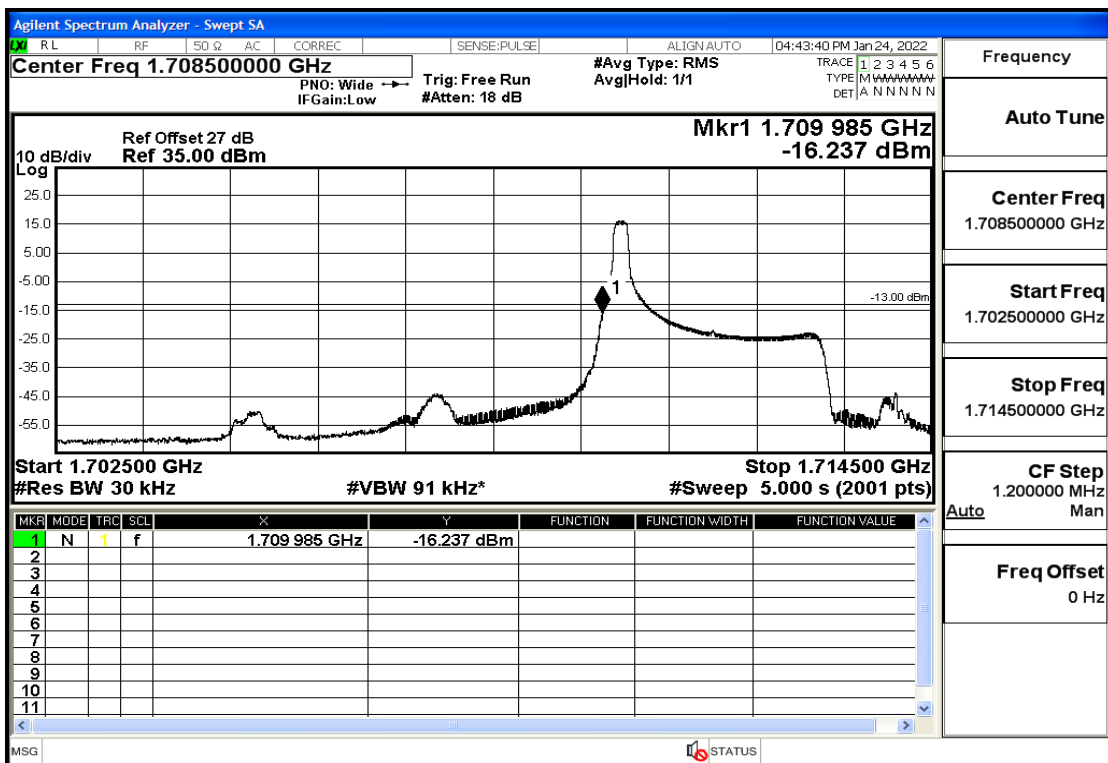

Band4-3-1711.5-QPSK-1#LOW@Pass