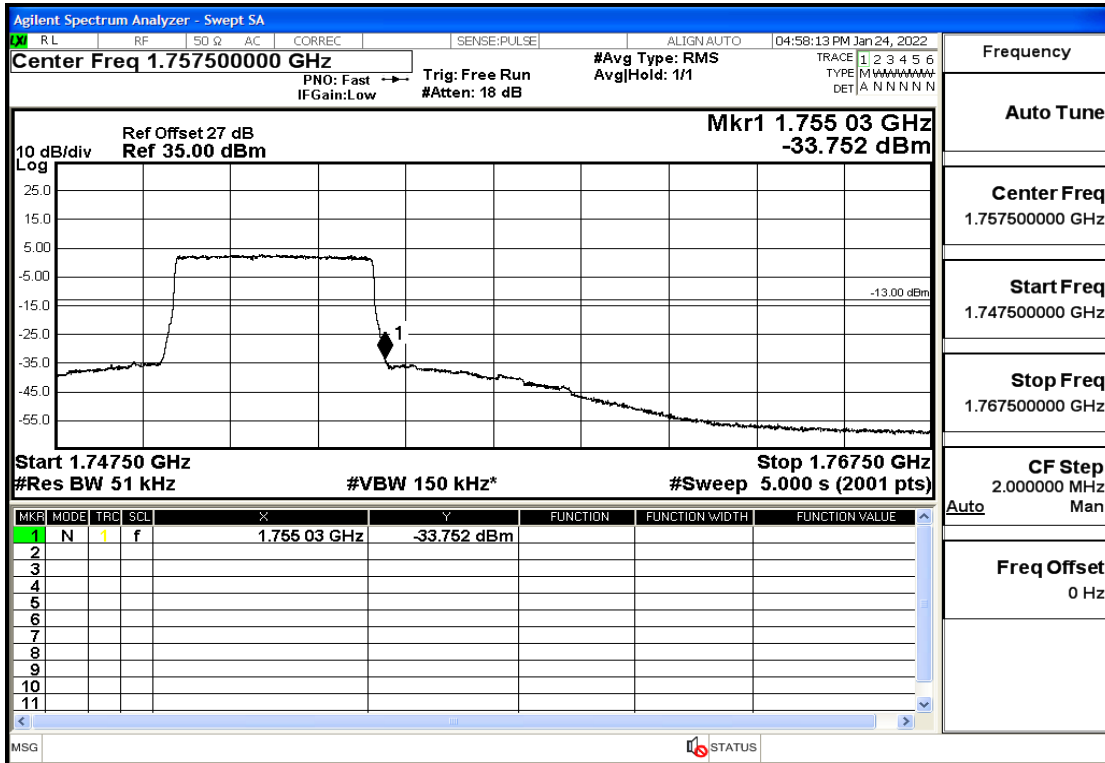

Band4-5-1752.5-16QAM-25#LOW@Pass