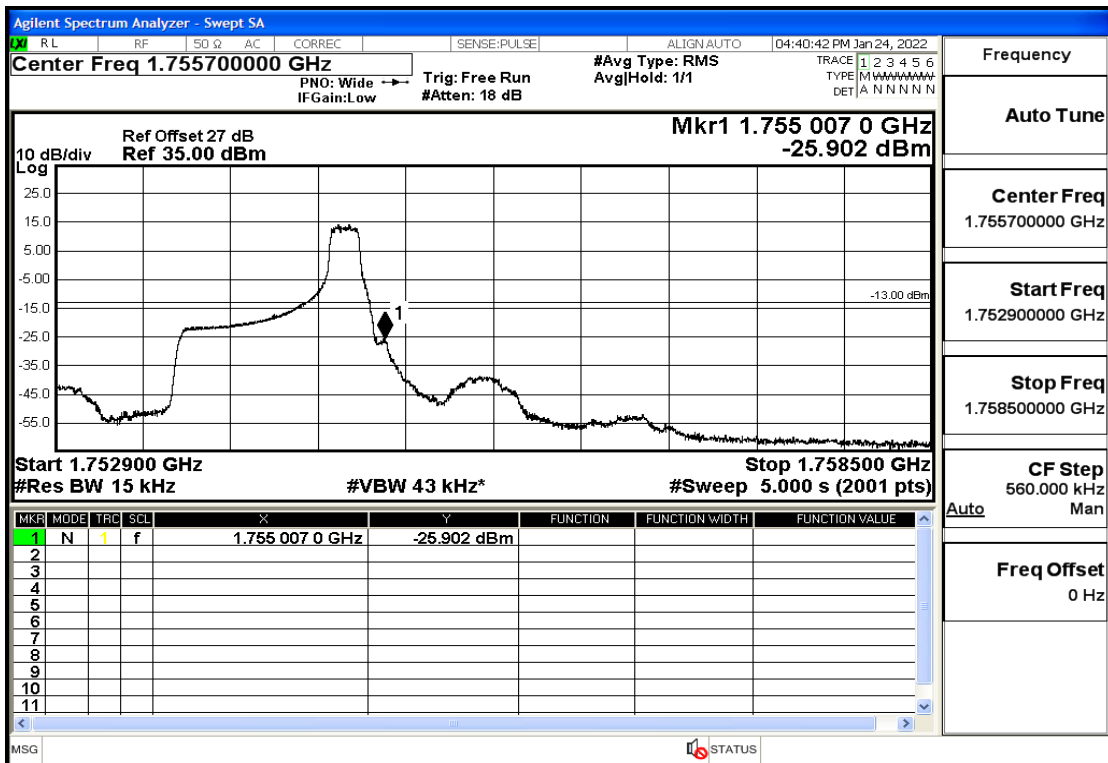

Band4-1.4-1754.3-QPSK-1#HIGH@Pass