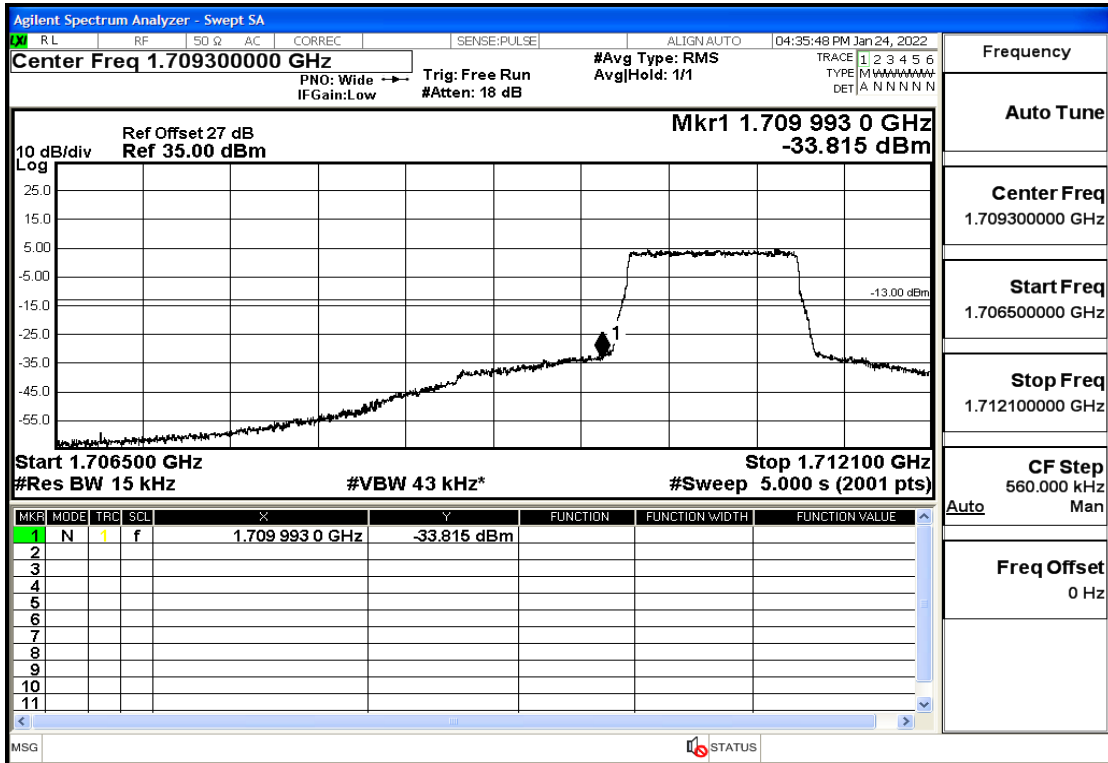

Band4-1.4-1710.7-QPSK-6#LOW@Pass