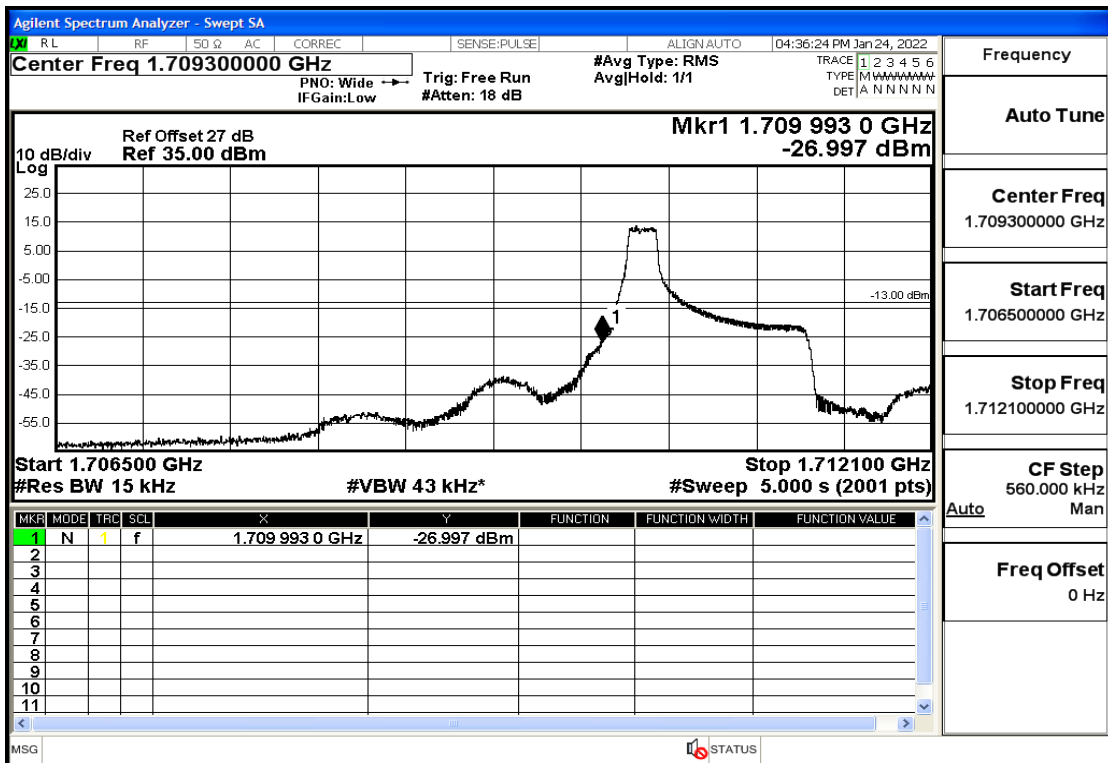

Band4-1.4-1710.7-16QAM-1#LOW@Pass