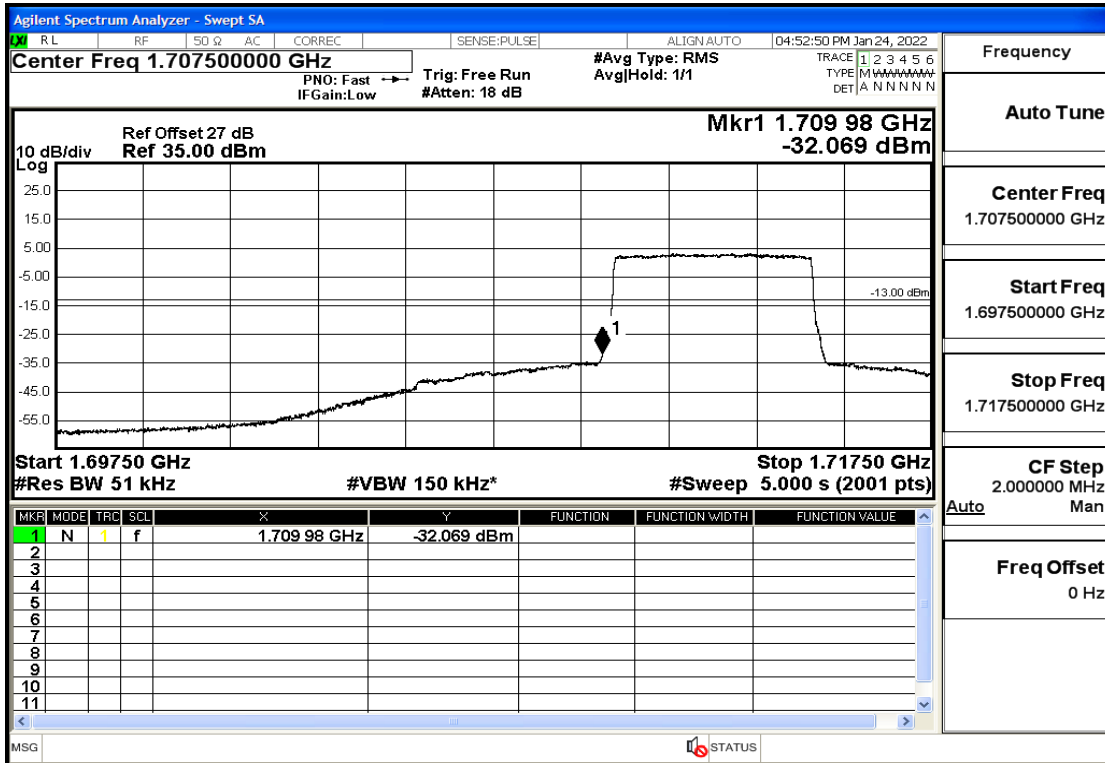

RF Test Data for LTE (Conducted Measurement)

Product Name: Smart phone

Trade Mark: 

Test Model: K58

Sample ID: TZ220102866-1#

FCC ID: 2APX7K58

Environmental Conditions

Temperature:	23.8°C
Relative Humidity:	56%
ATM Pressure:	100.0 kPa
Test Engineer:	Anna Hu
Supervised by:	Hugo Chen
Remark:	For LTE Band4

Band4-3-1753.5-16QAM-15#LOW@Pass

Band4-3-1753.5-16QAM-1#HIGH@Pass

Band4-5-1712.5-QPSK-25#LOW@Pass

Band4-5-1712.5-QPSK-1#LOW@Pass

Band4-5-1712.5-16QAM-25#LOW@Pass

Band4-5-1712.5-16QAM-1#LOW@Pass

Band4-5-1752.5-QPSK-25#LOW@Pass