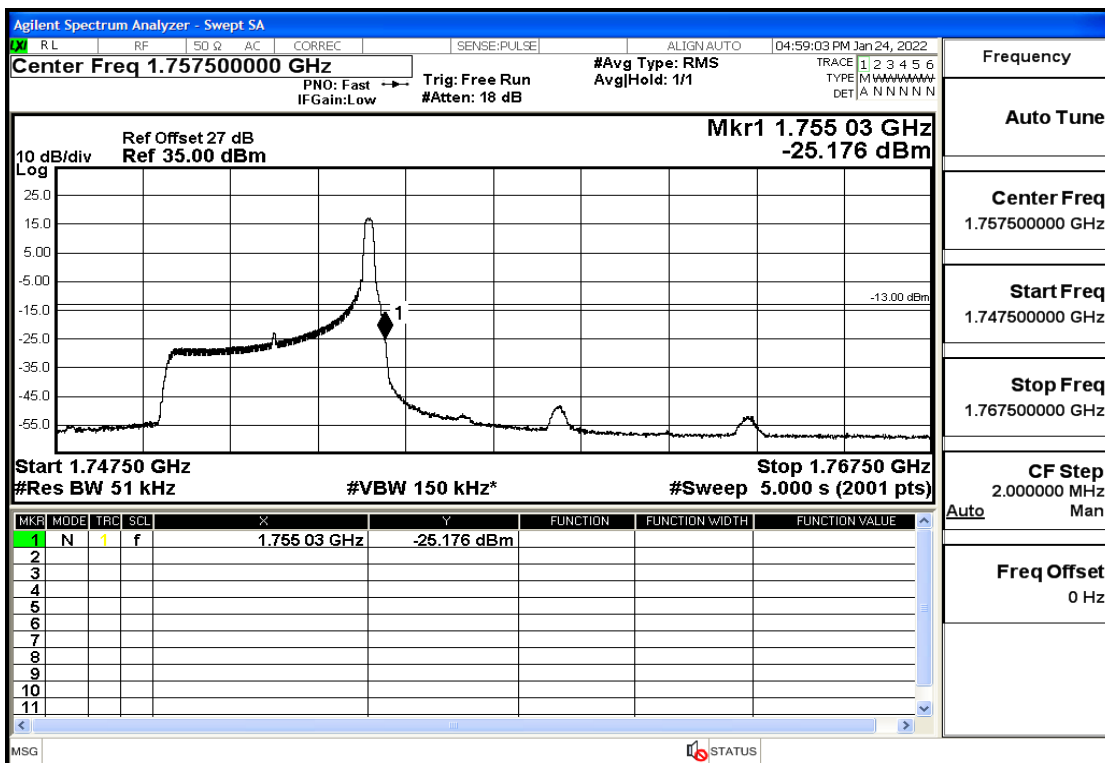

Band4-5-1752.5-16QAM-1#HIGH@Pass