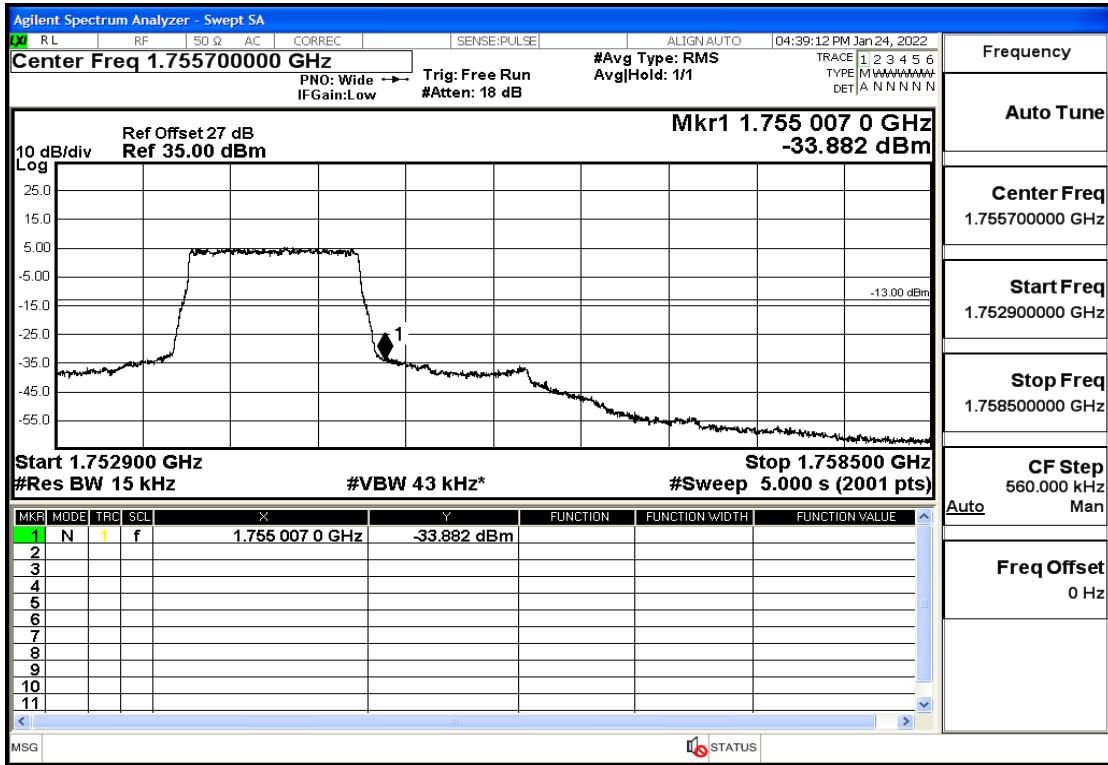

Band4-1.4-1754.3-QPSK-6#LOW@Pass