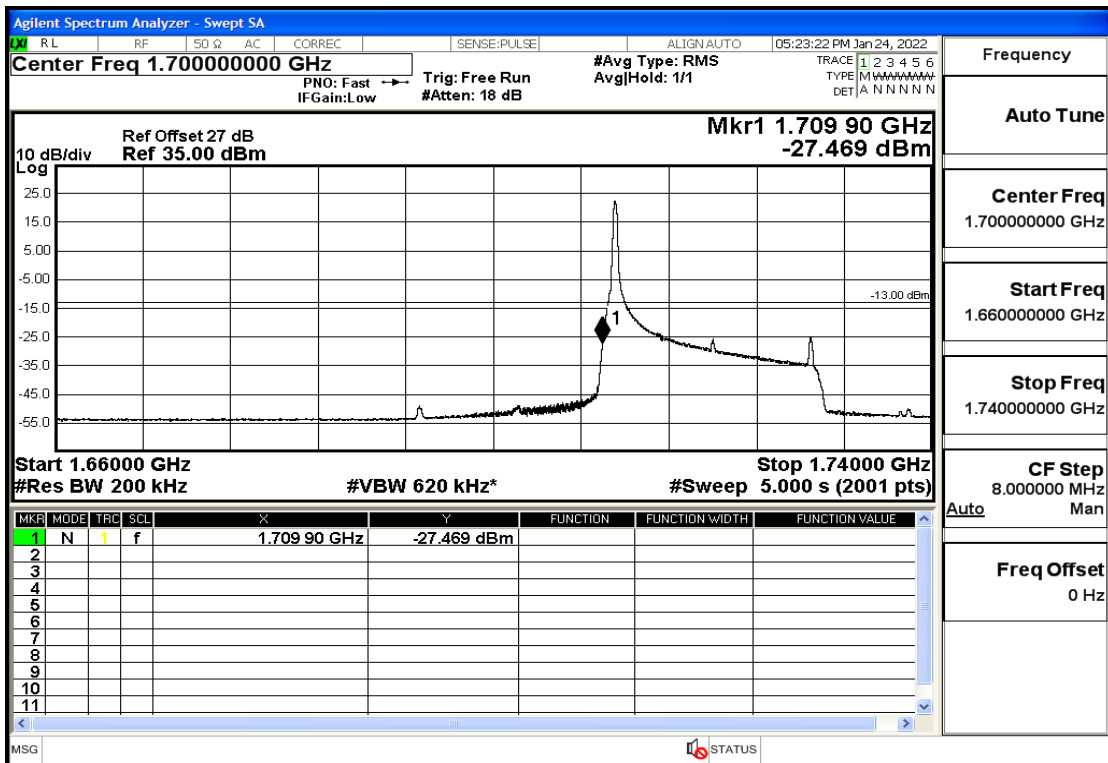

Band4-20-1720-QPSK-1#LOW@Pass