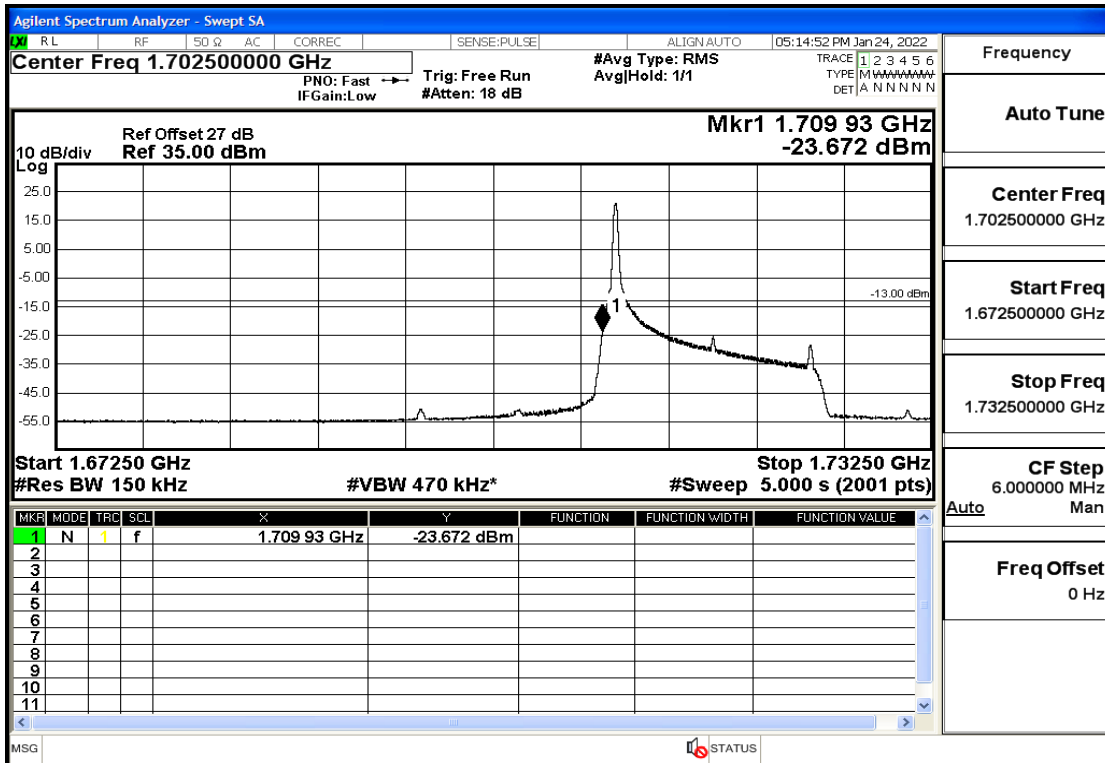

Band4-15-1717.5-16QAM-1#LOW@Pass