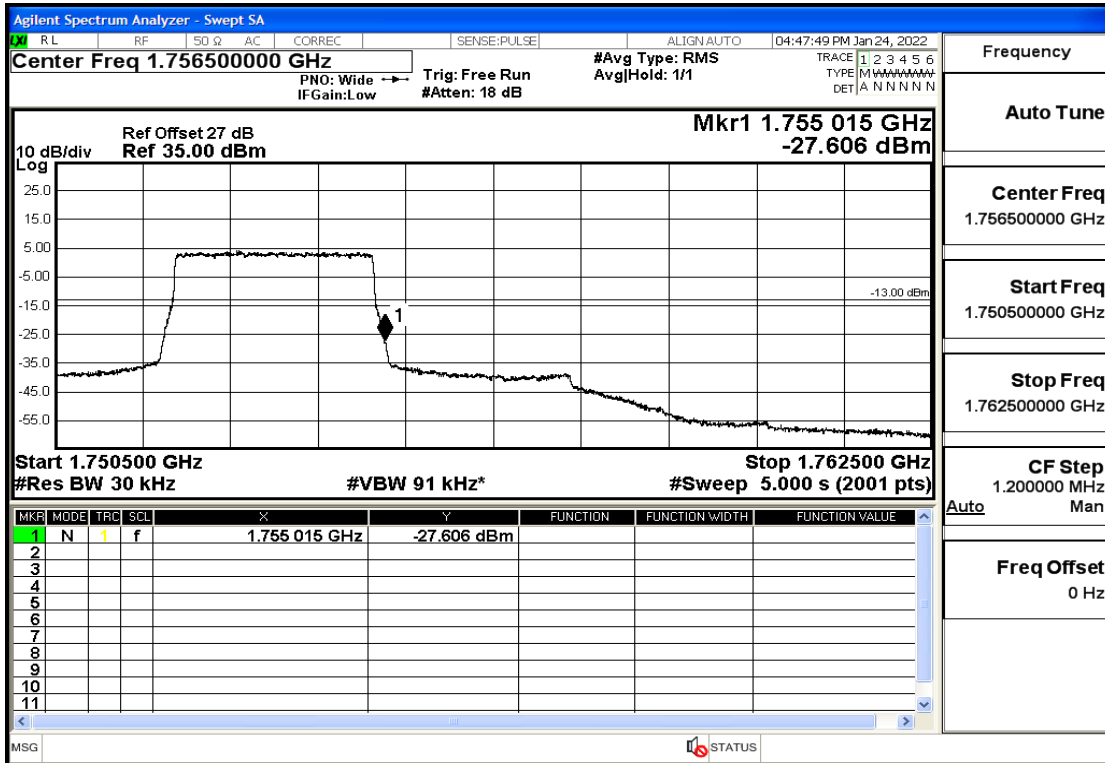

Band4-3-1753.5-QPSK-15#LOW@Pass