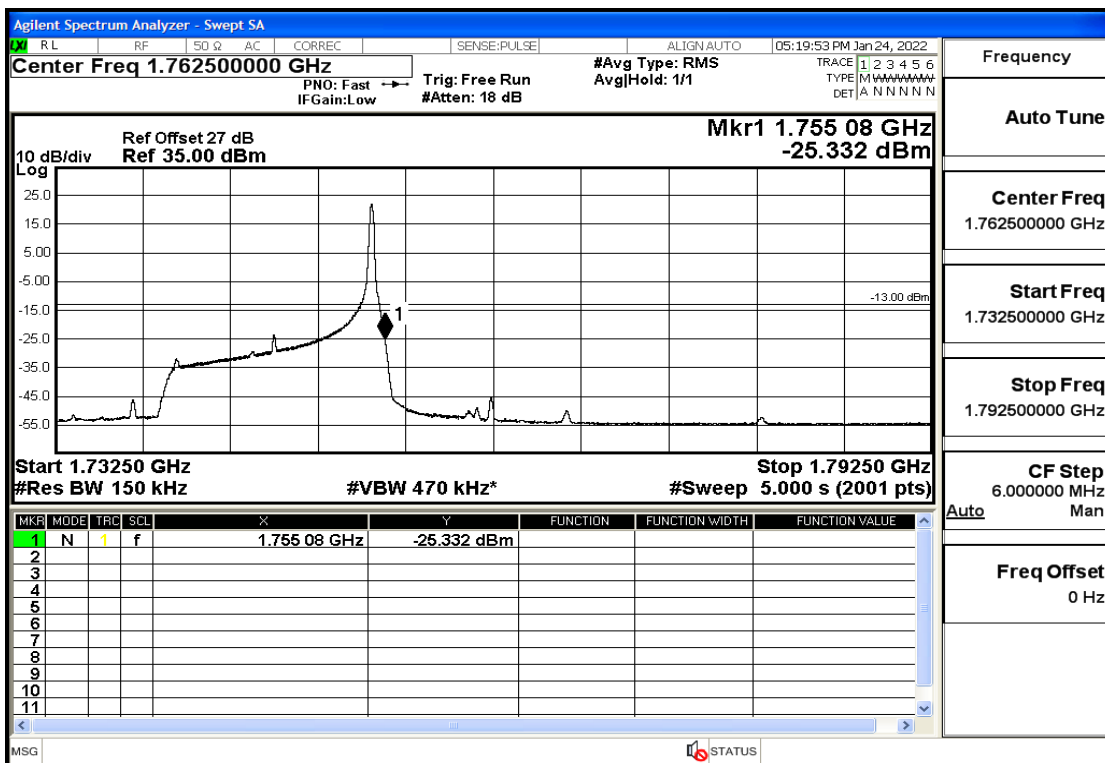

Band4-15-1747.5-QPSK-1#HIGH@Pass