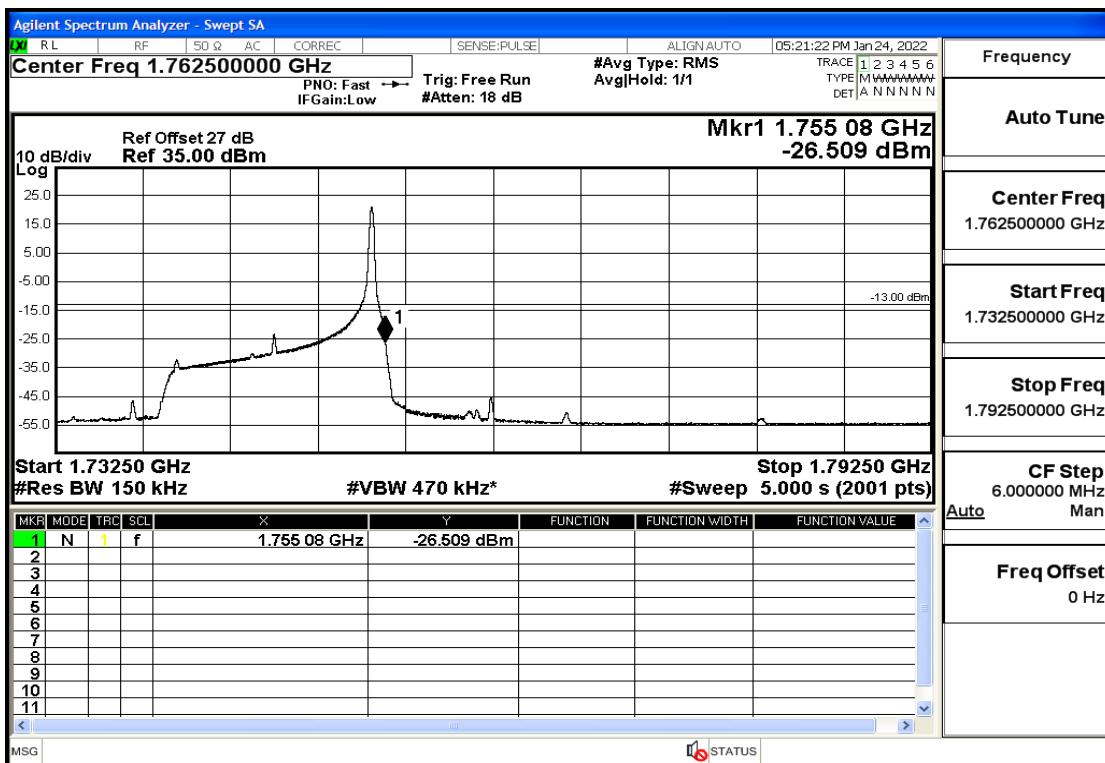

Band4-15-1747.5-16QAM-1#HIGH@Pass