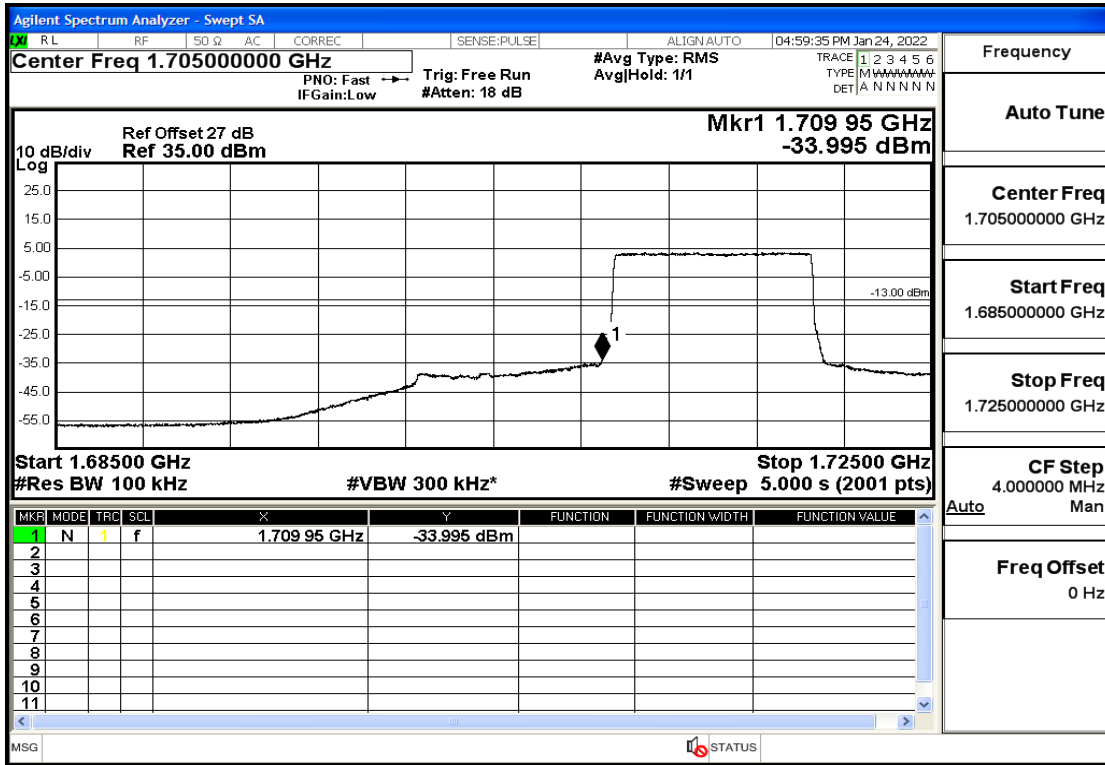

Band4-10-1715-QPSK-50#LOW@Pass