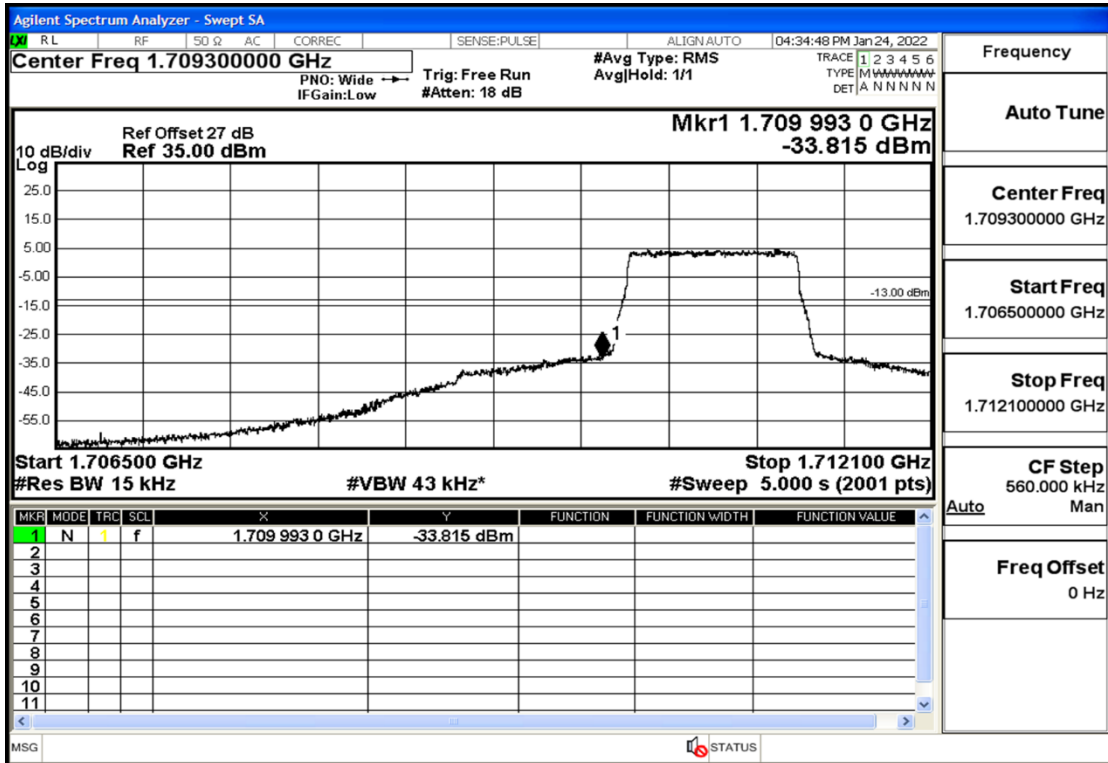

Band4-1.4-1710.7-16QAM-6#LOW@Pass