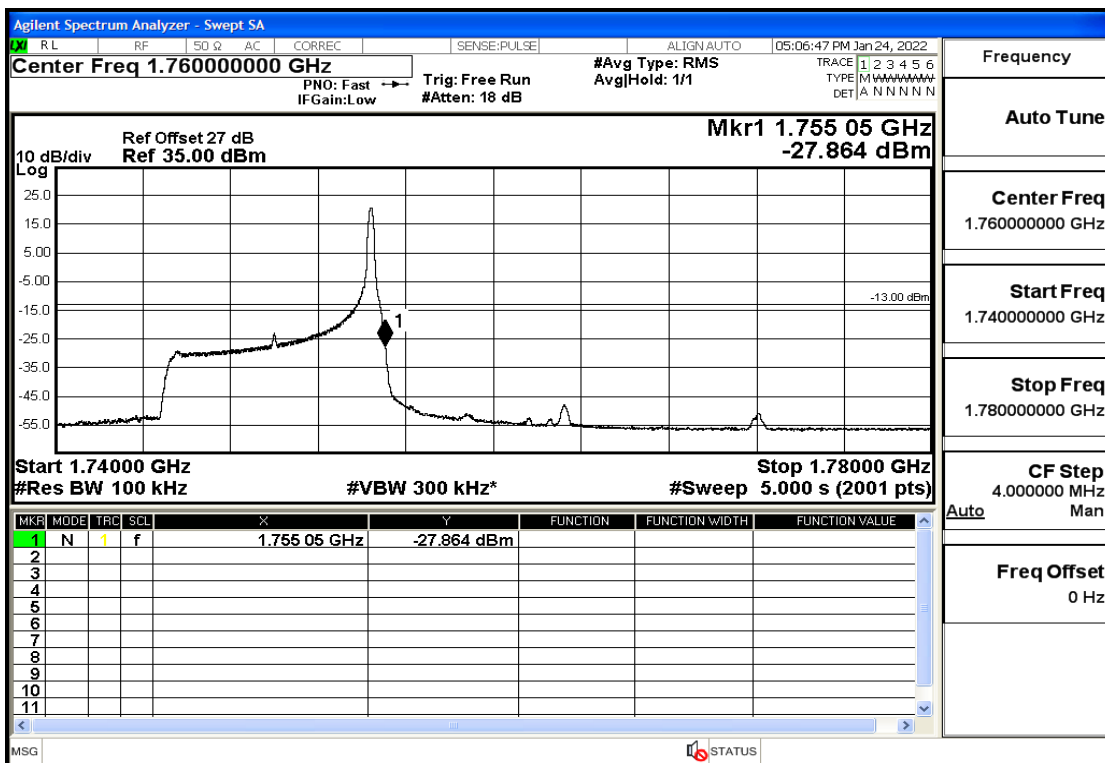

Band4-10-1750-QPSK-1#HIGH@Pass