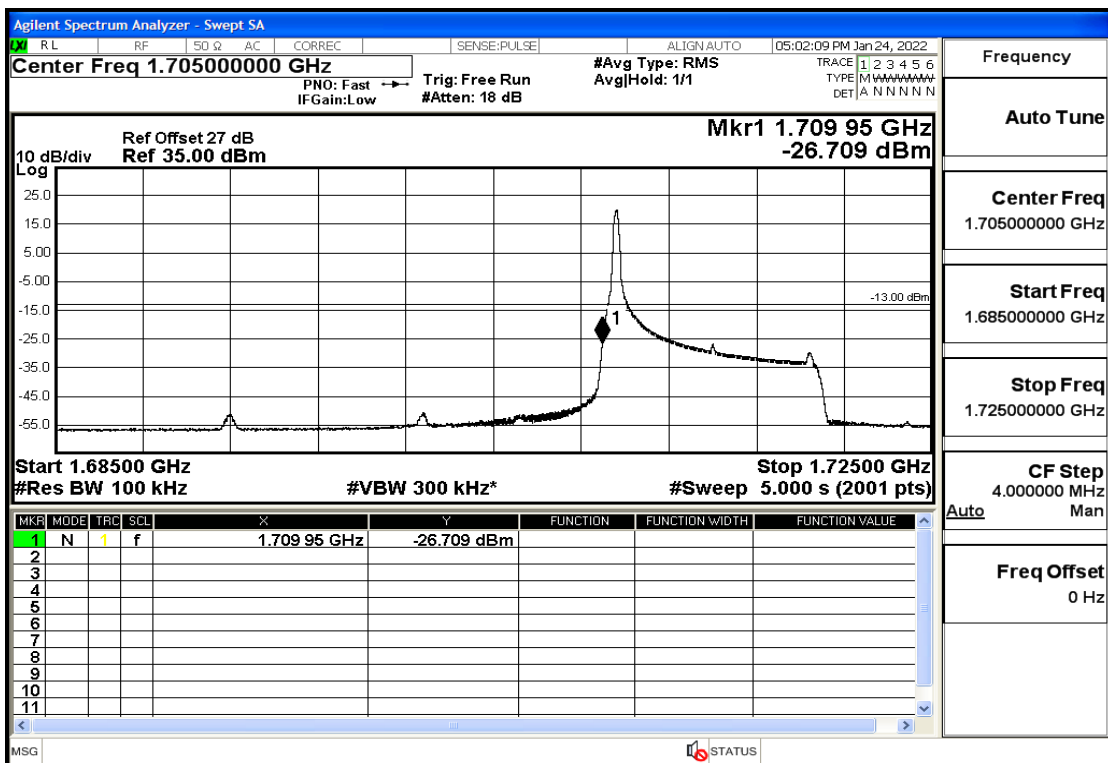

Band4-10-1715-16QAM-1#LOW@Pass