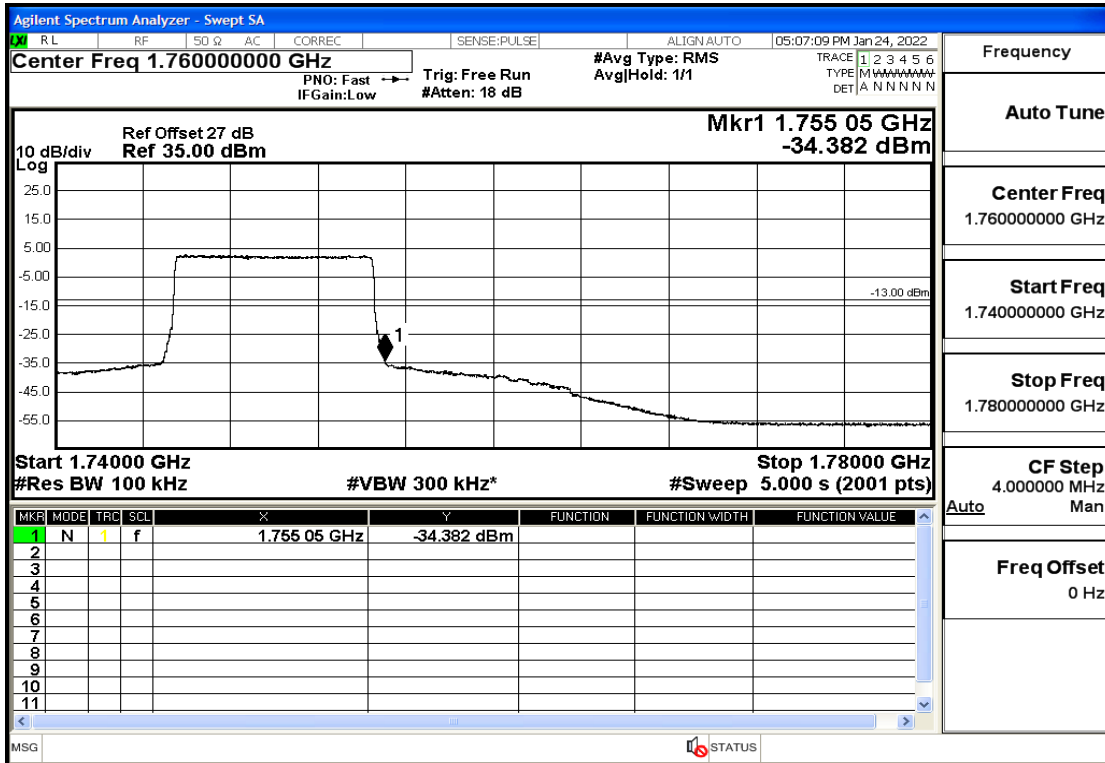

Band4-10-1750-16QAM-50#LOW@Pass