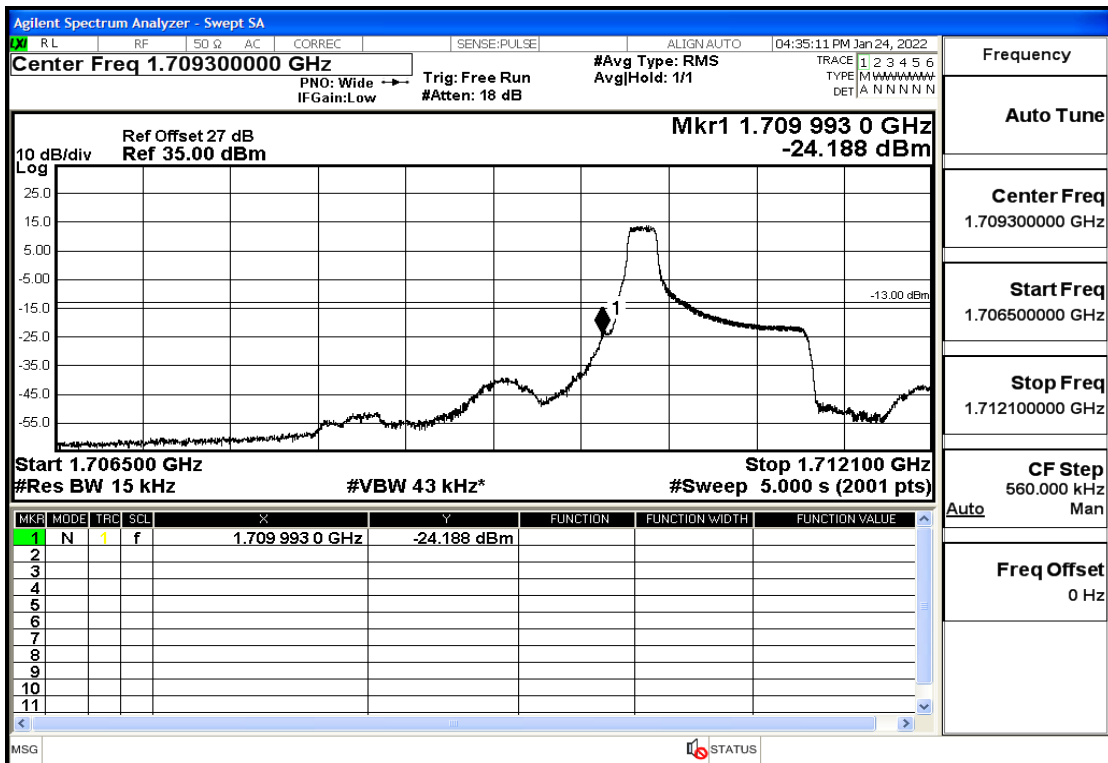

Band4-1.4-1710.7-QPSK-1#LOW@Pass