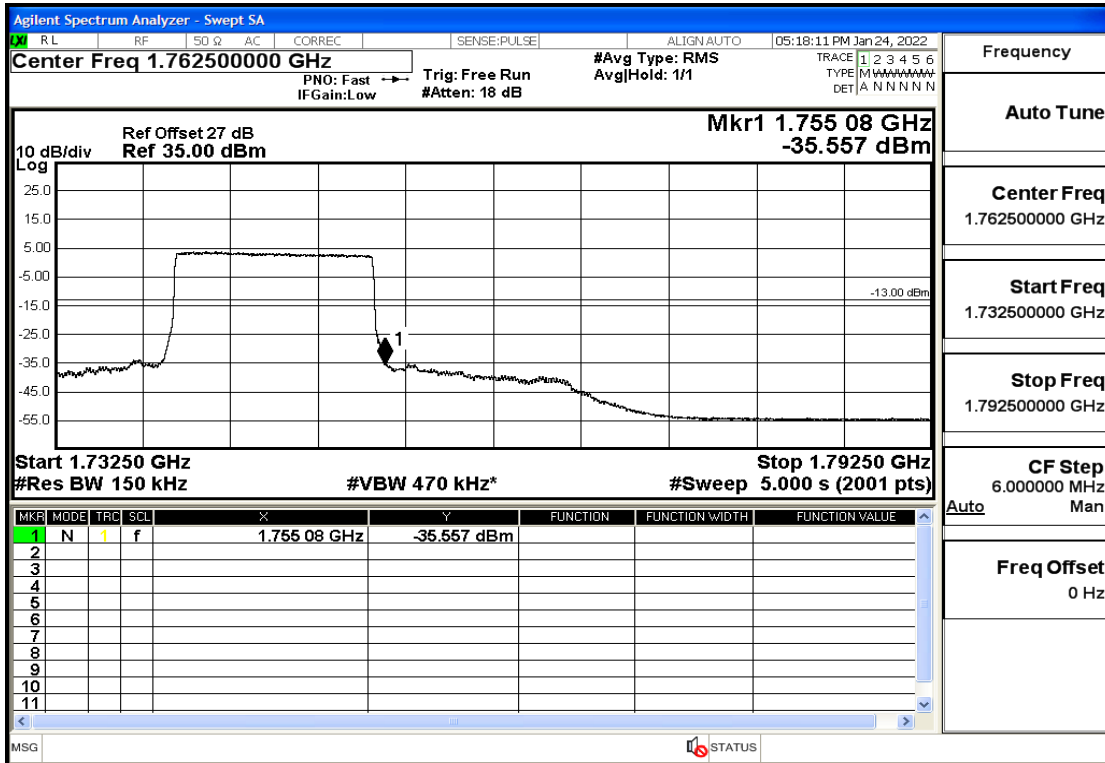

Band4-15-1747.5-QPSK-75#LOW@Pass