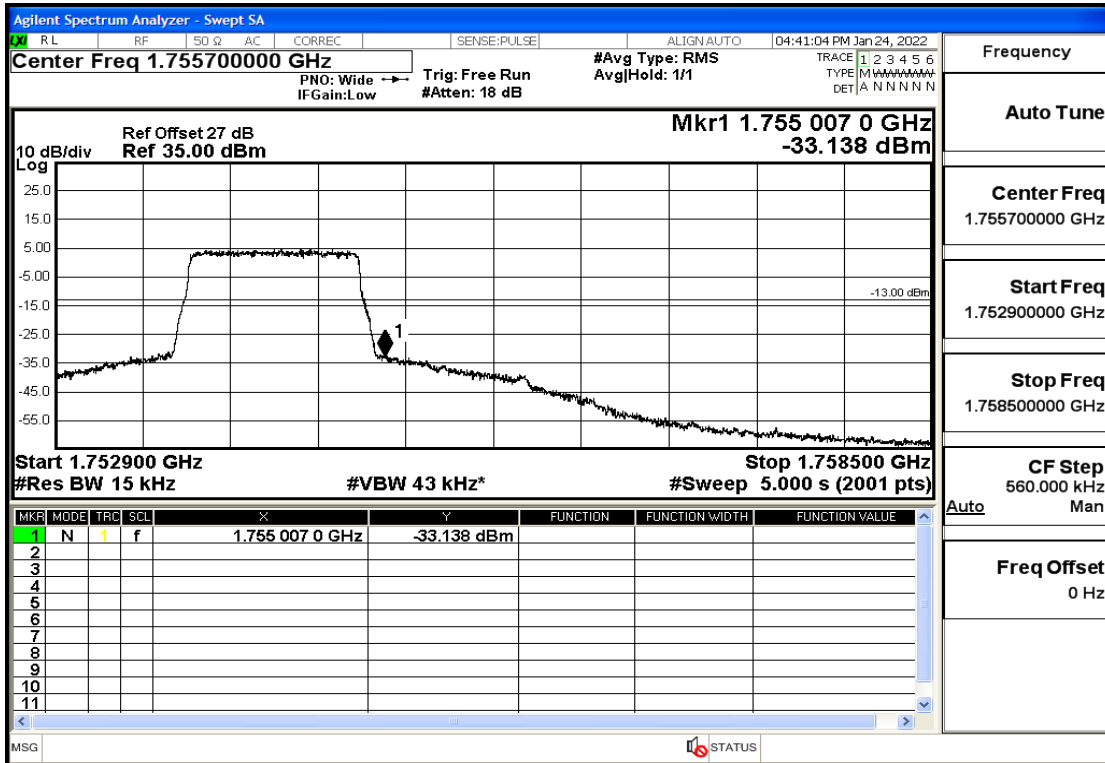

Band4-1.4-1754.3-16QAM-6#LOW@Pass