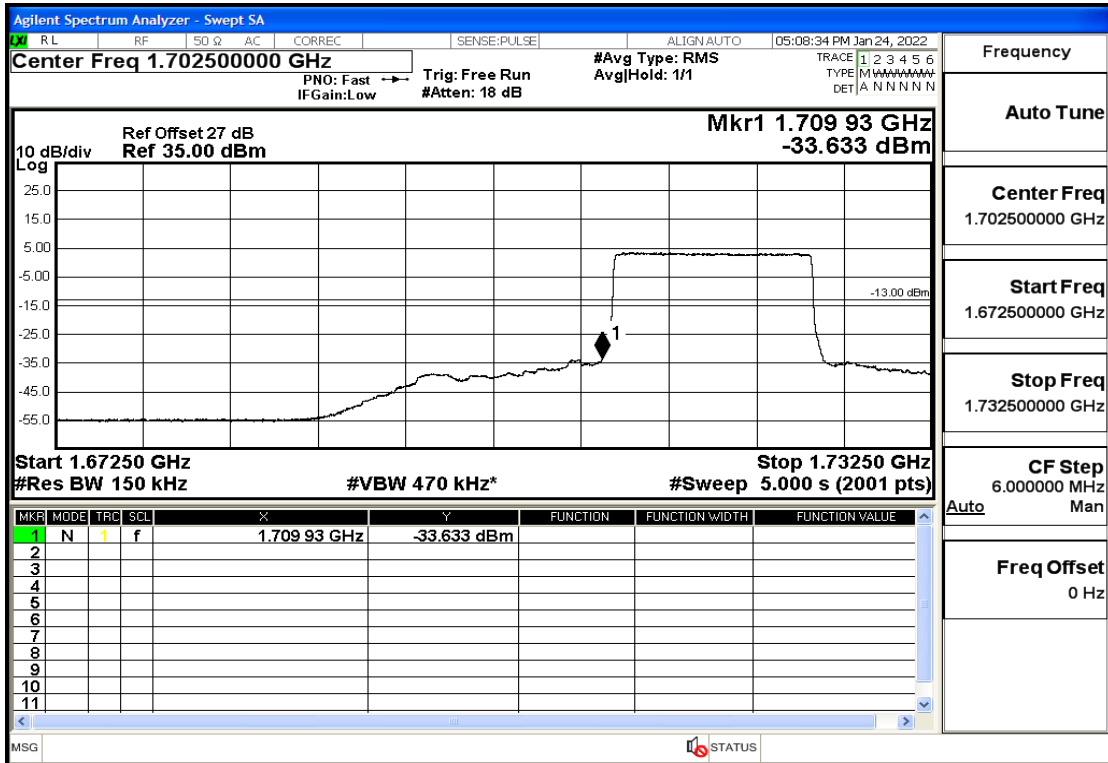

Band4-15-1717.5-QPSK-75#LOW@Pass