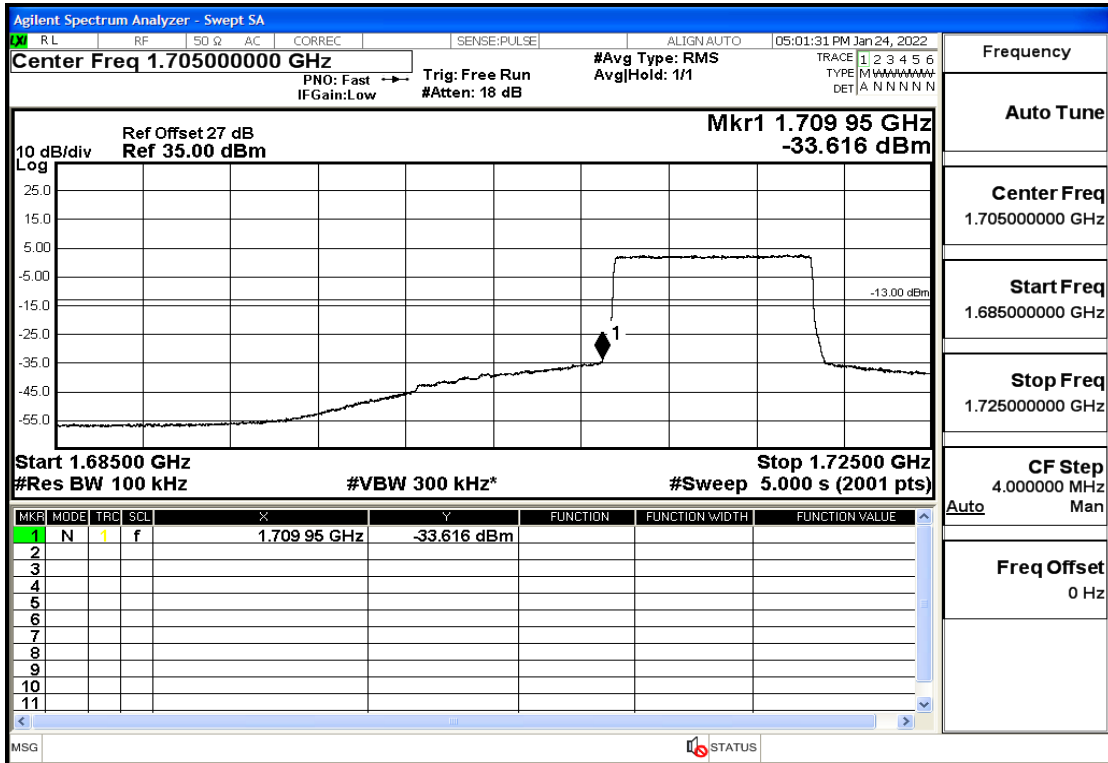

Band4-10-1715-16QAM-50#LOW@Pass