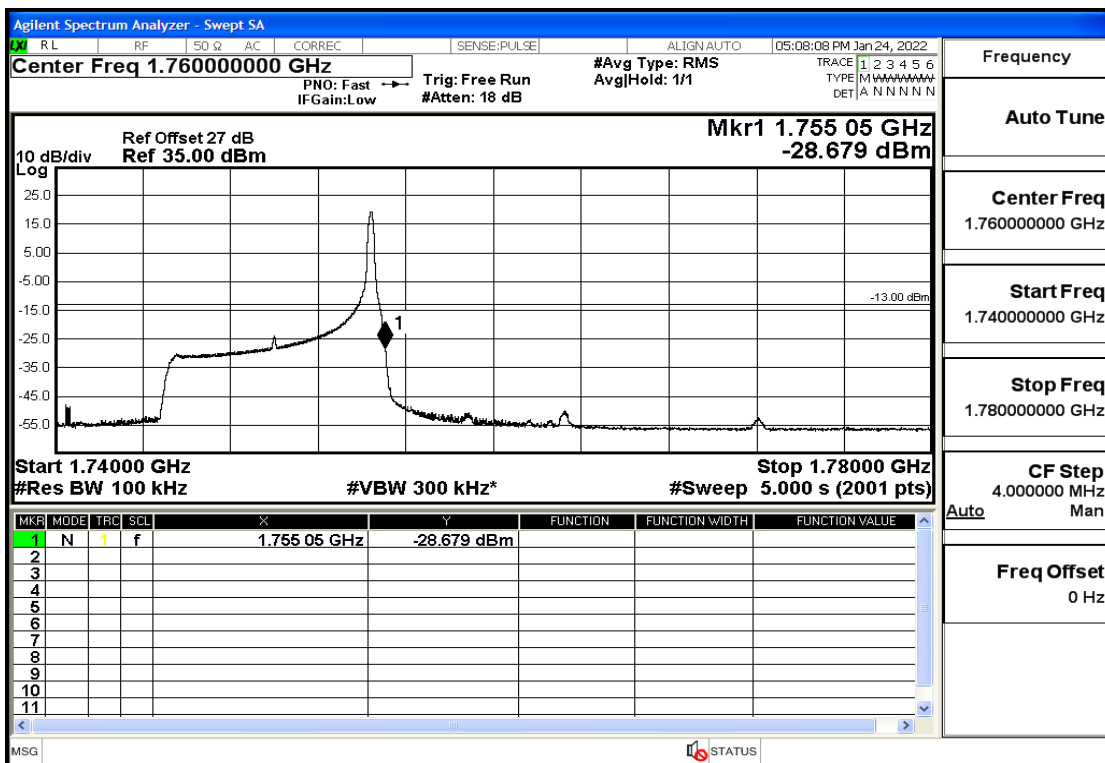

Band4-10-1750-16QAM-1#HIGH@Pass