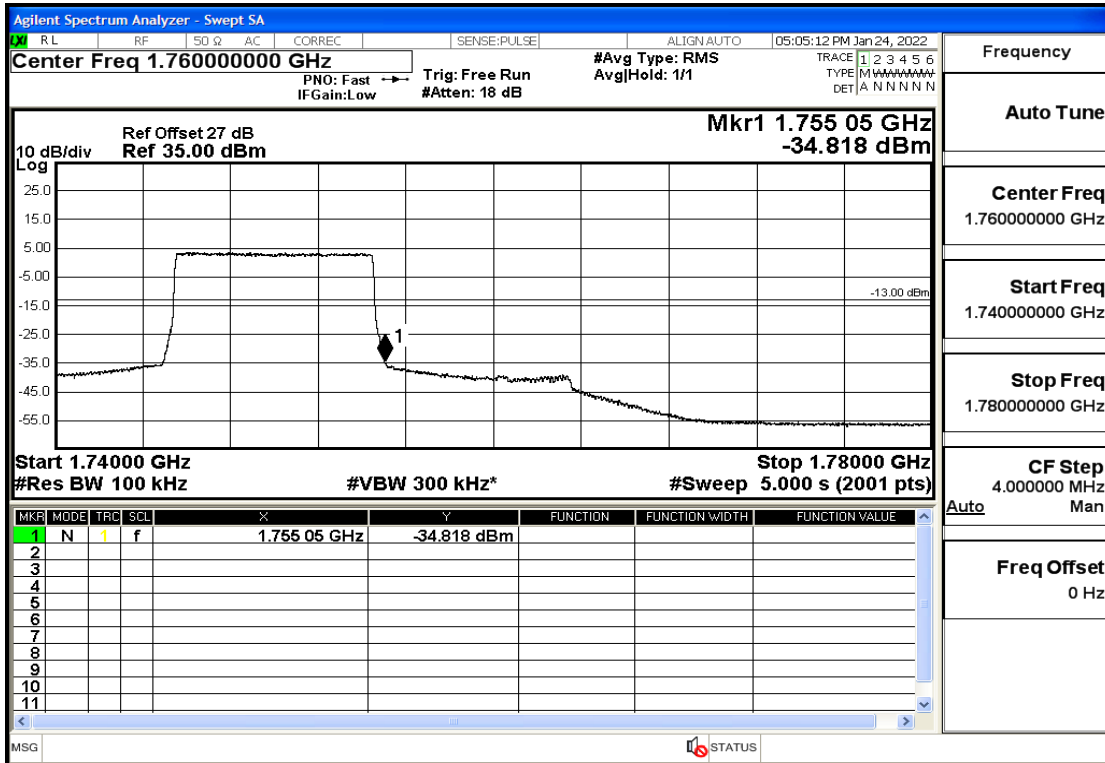

Band4-10-1750-QPSK-50#LOW@Pass