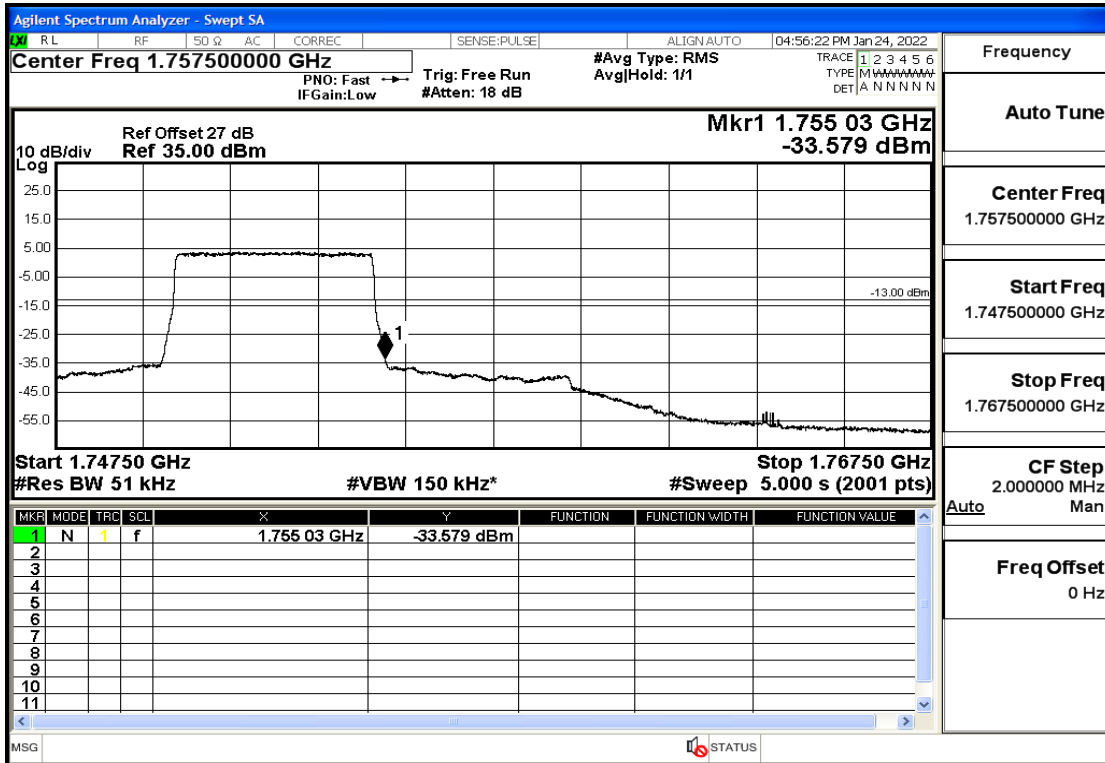

RF Test Data for LTE (Conducted Measurement)

Product Name: Smart phone

Trade Mark: 

Test Model: K58

Sample ID: TZ220102866-1#

FCC ID: 2APX7K58

Environmental Conditions

Temperature:	23.8°C
Relative Humidity:	56%
ATM Pressure:	100.0 kPa
Test Engineer:	Anna Hu
Supervised by:	Hugo Chen
Remark:	For LTE Band4

Band4-3-1753.5-16QAM-15#LOW@Pass

Band4-3-1753.5-16QAM-1#HIGH@Pass

Band4-5-1712.5-QPSK-25#LOW@Pass

Band4-5-1712.5-QPSK-1#LOW@Pass

Band4-5-1712.5-16QAM-25#LOW@Pass

Band4-5-1712.5-16QAM-1#LOW@Pass

Band4-5-1752.5-QPSK-25#LOW@Pass