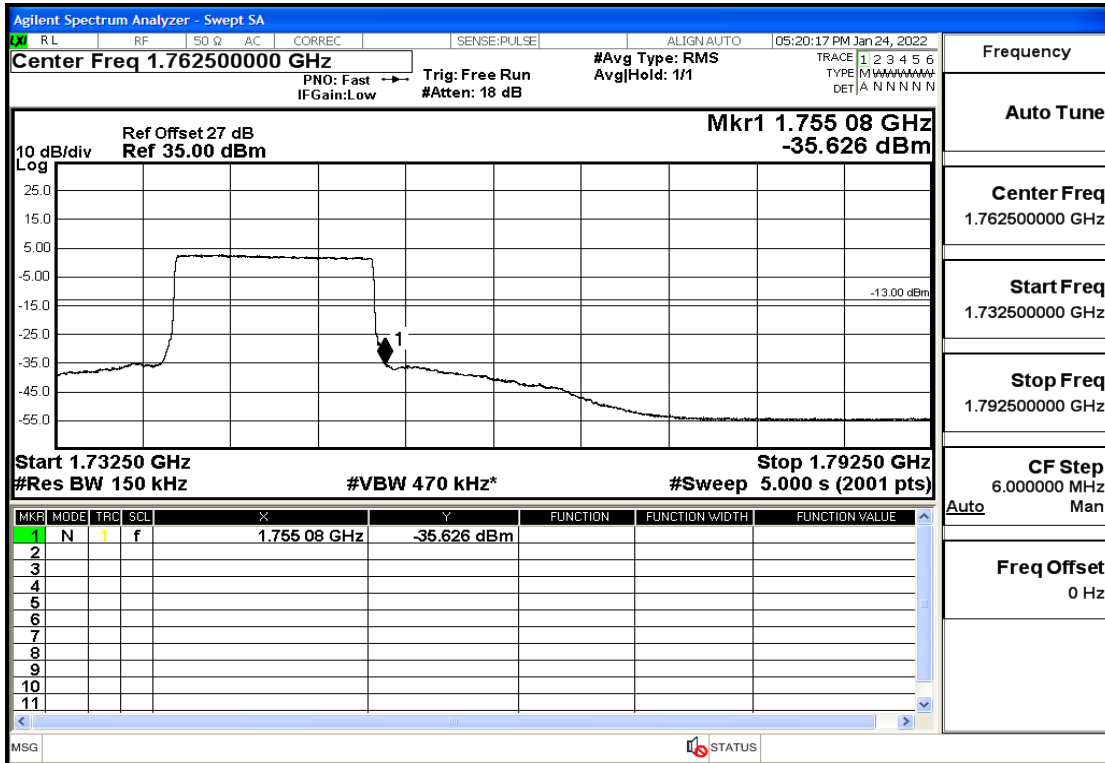

Band4-15-1747.5-16QAM-75#LOW@Pass