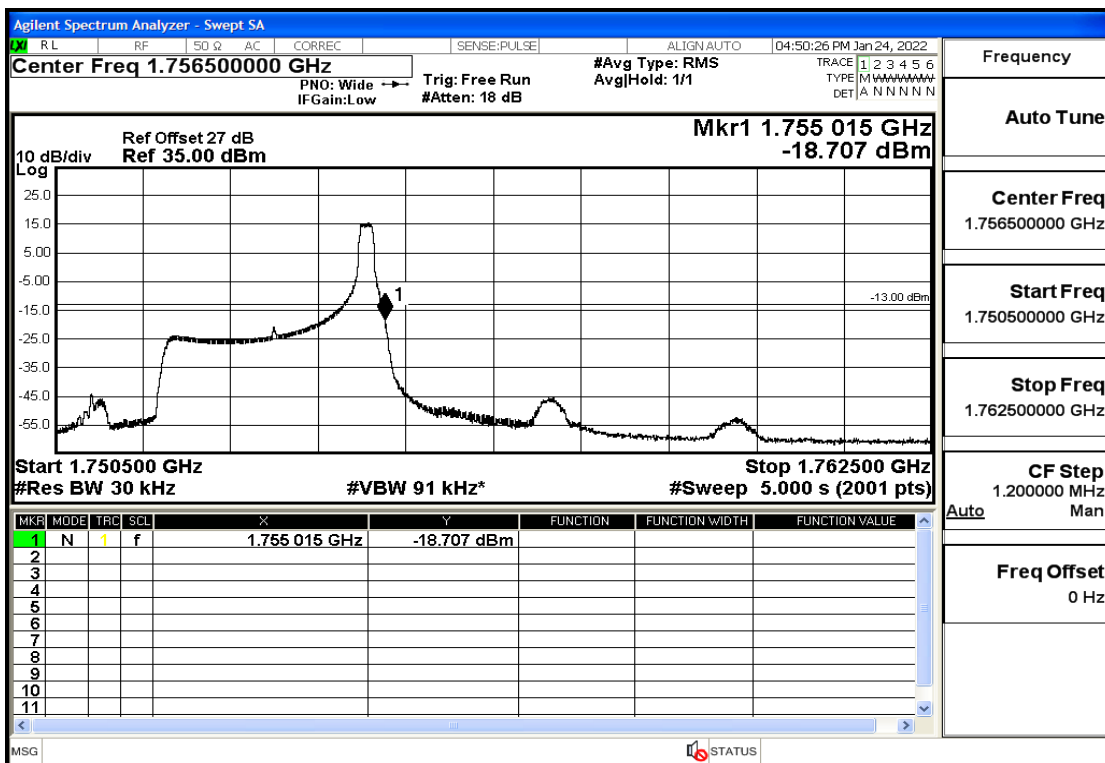

Band4-3-1753.5-16QAM-1#HIGH@Pass