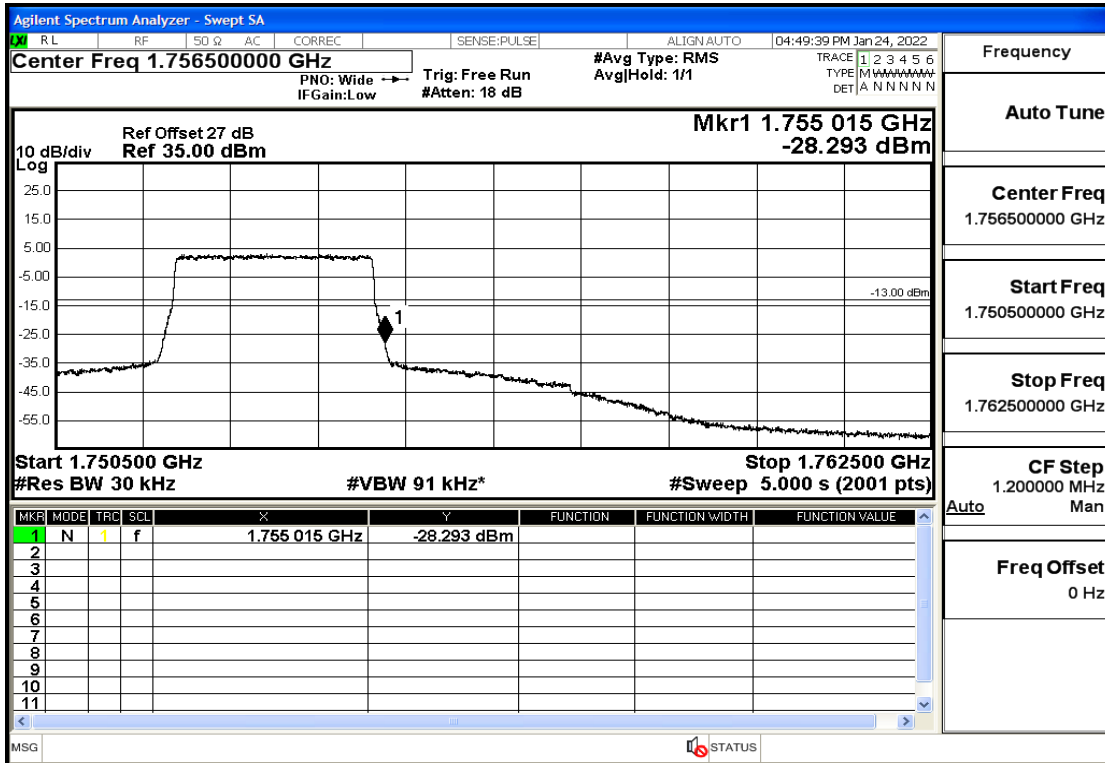

Band4-3-1753.5-16QAM-15#LOW@Pass