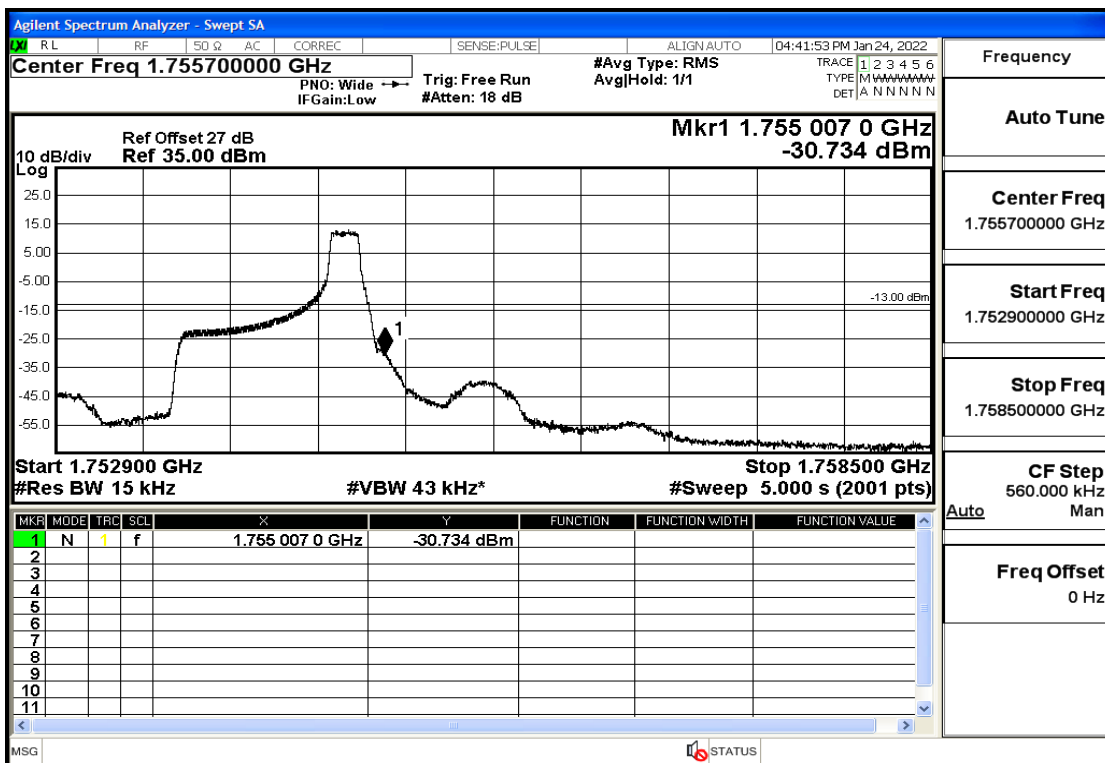

Band4-1.4-1754.3-16QAM-1#HIGH@Pass