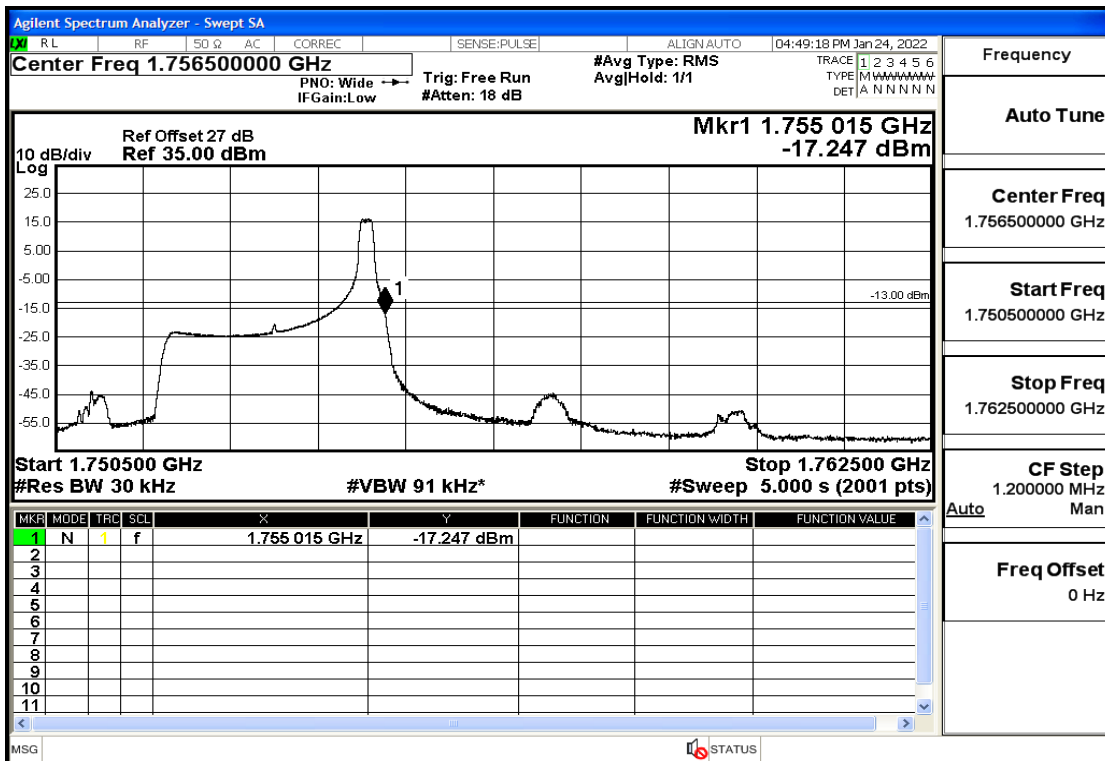

Band4-3-1753.5-QPSK-1#HIGH@Pass