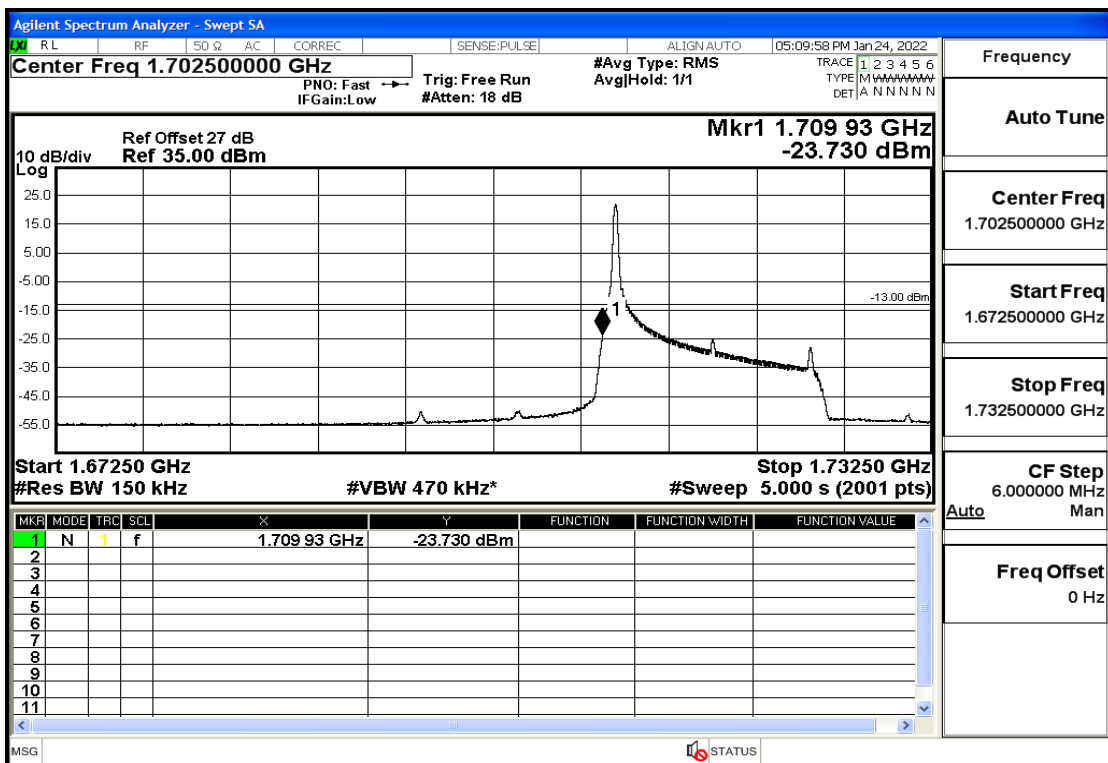

Band4-15-1717.5-QPSK-1#LOW@Pass