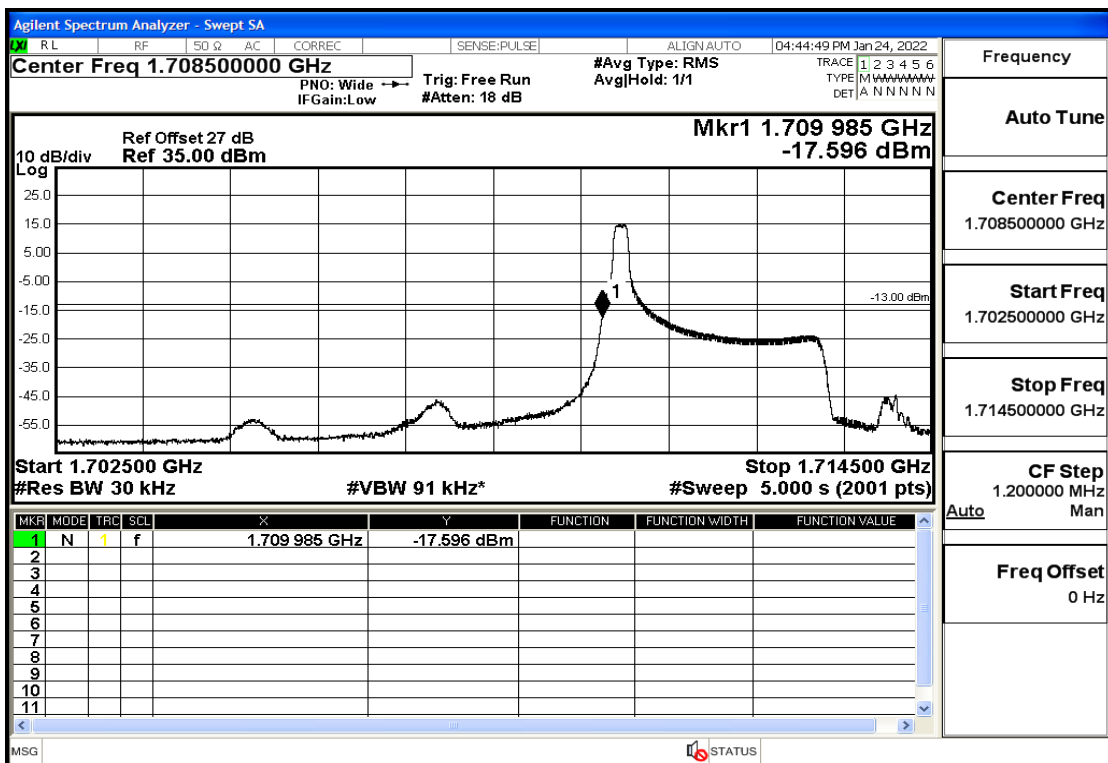

Band4-3-1711.5-16QAM-1#LOW@Pass