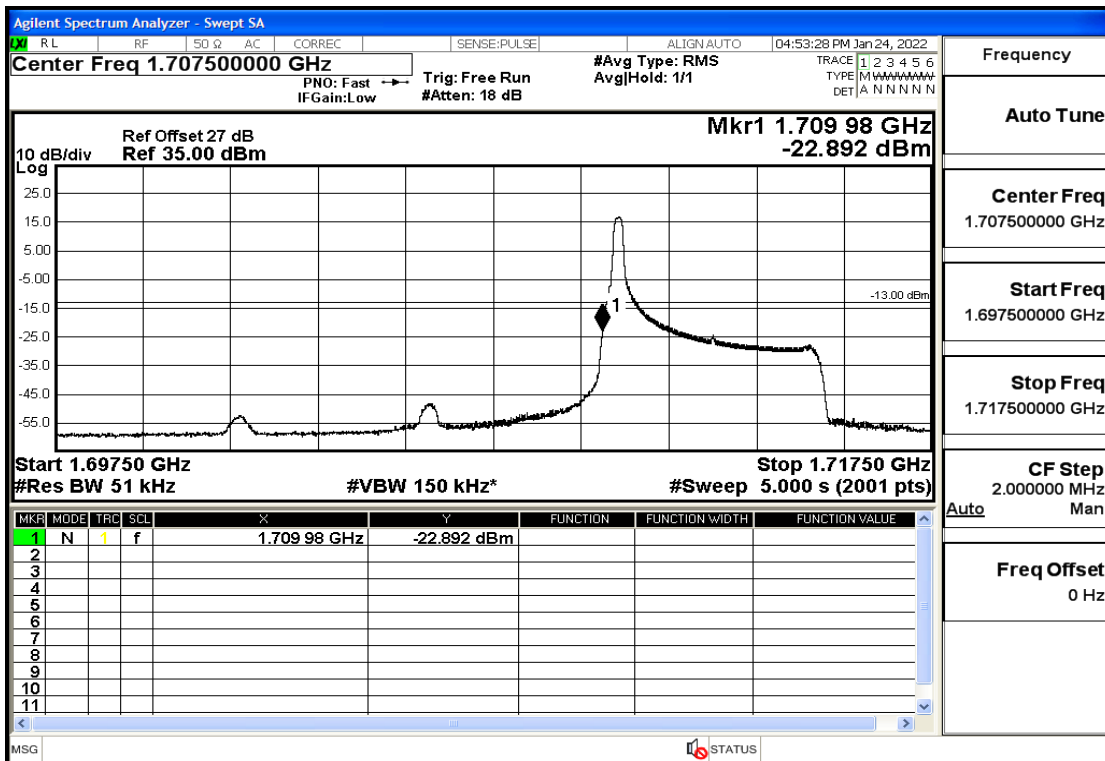

Band4-5-1712.5-16QAM-1#LOW@Pass