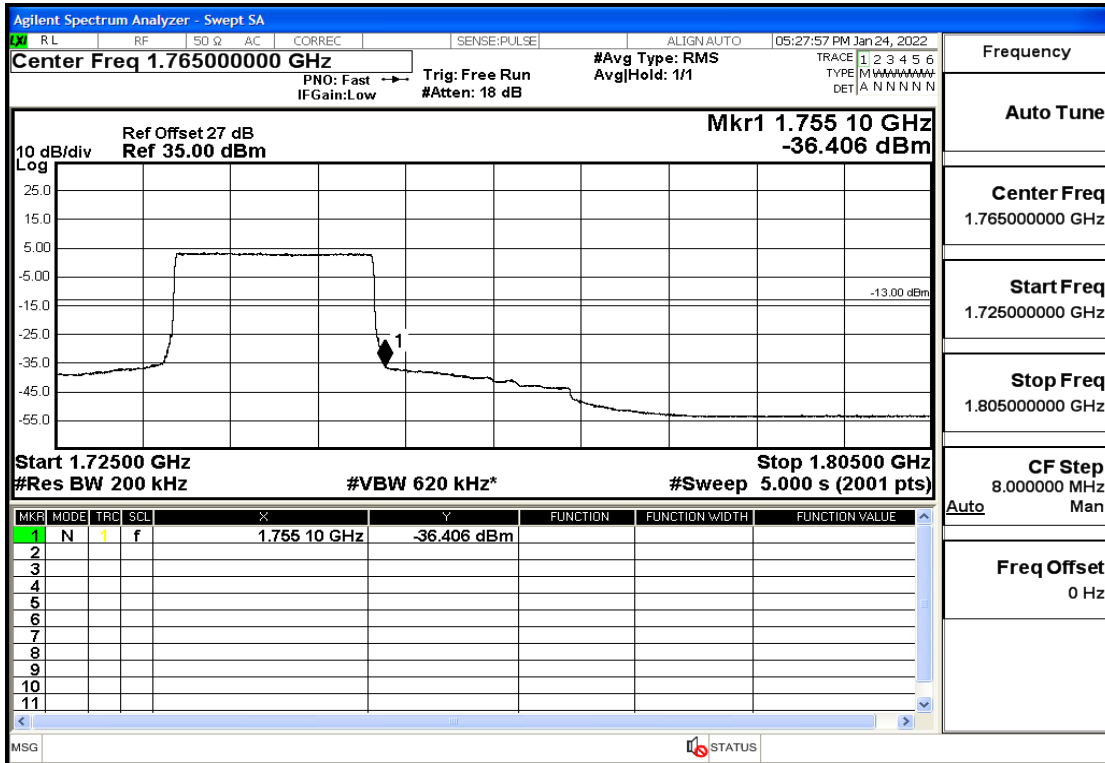

Band4-20-1745-QPSK-100#LOW@Pass