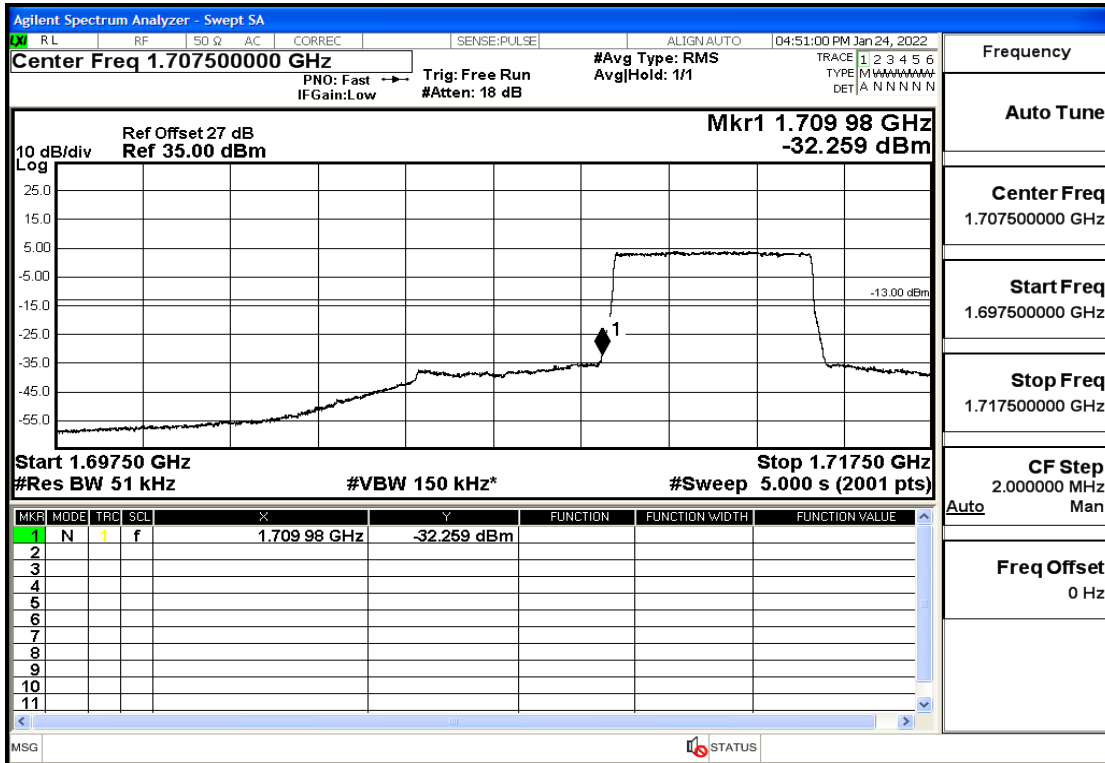

Band4-5-1712.5-QPSK-25#LOW@Pass