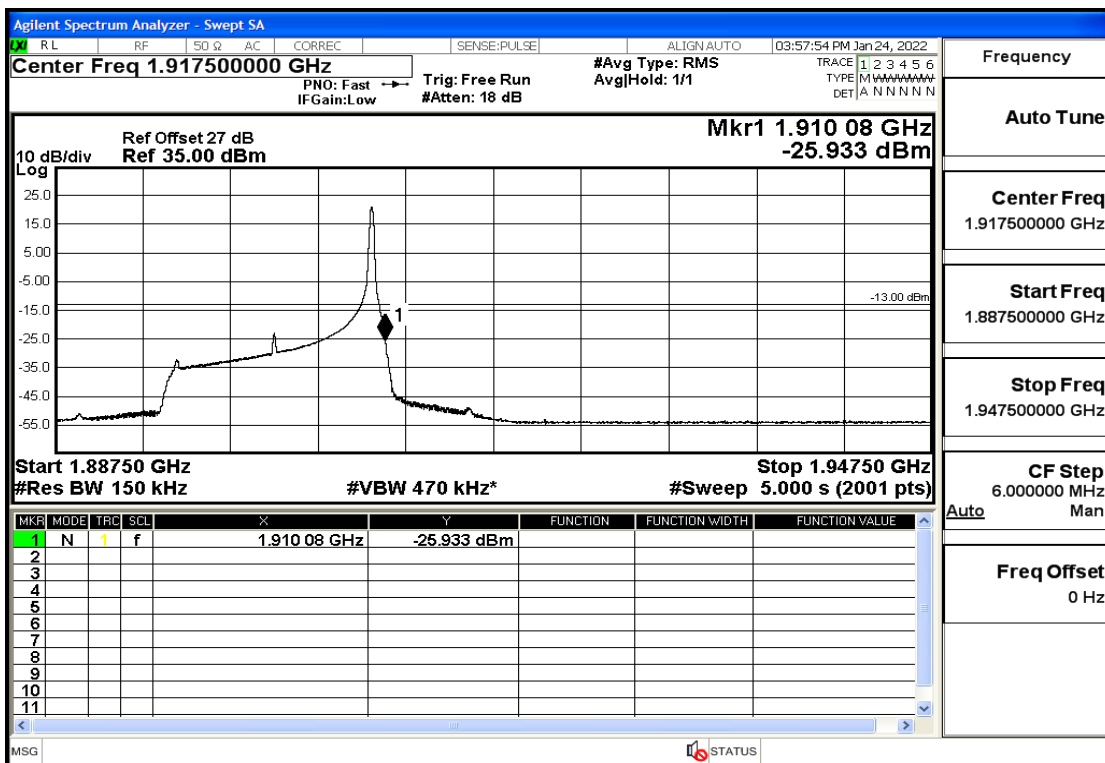

Band2-15-1902.5-16QAM-1#HIGH@Pass