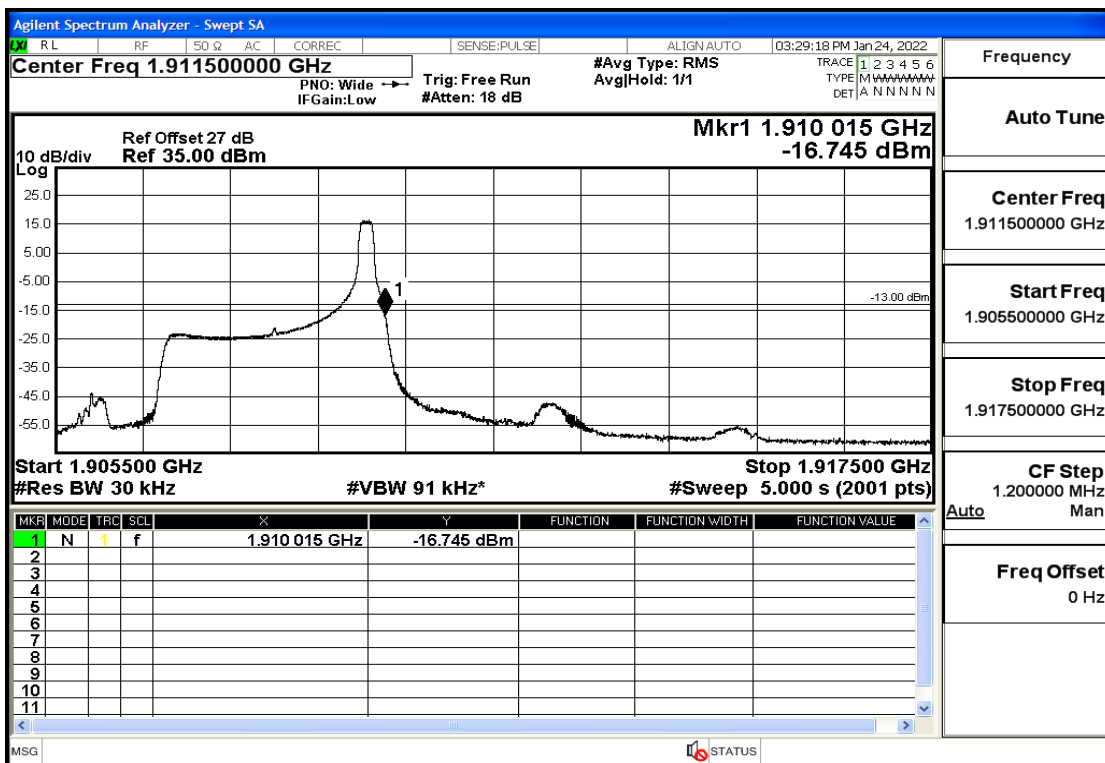

Band2-3-1908.5-QPSK-1#HIGH@Pass