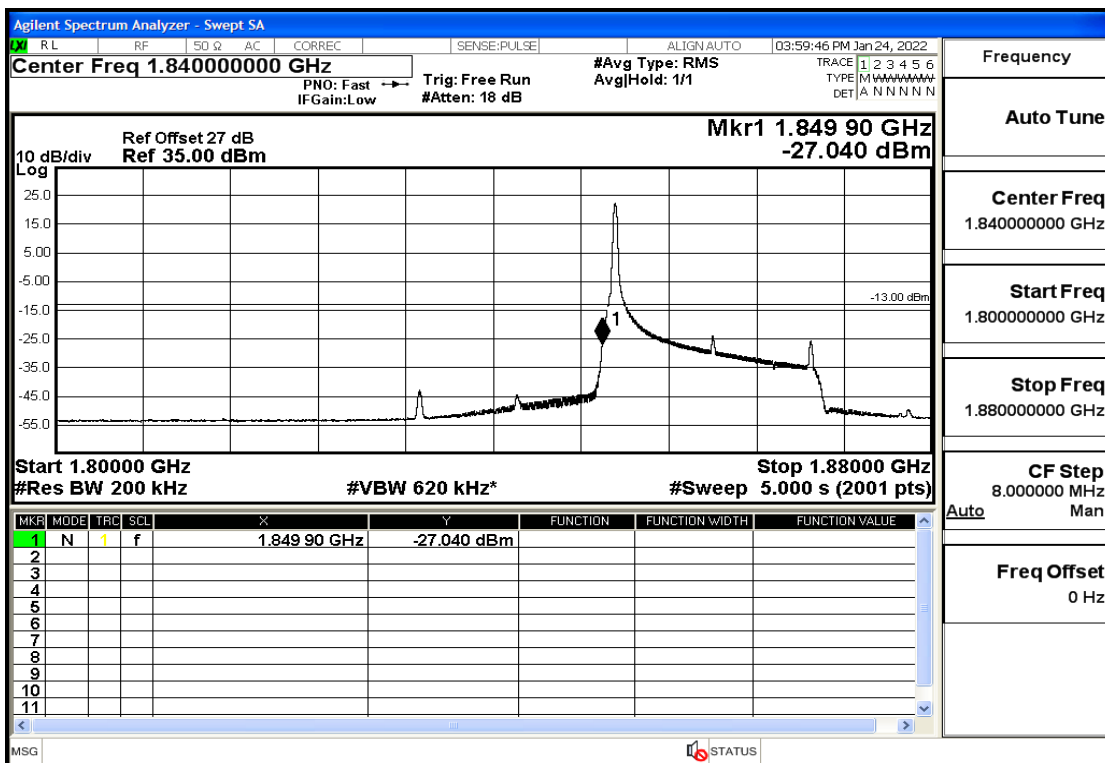

Band2-20-1860-QPSK-1#LOW@Pass