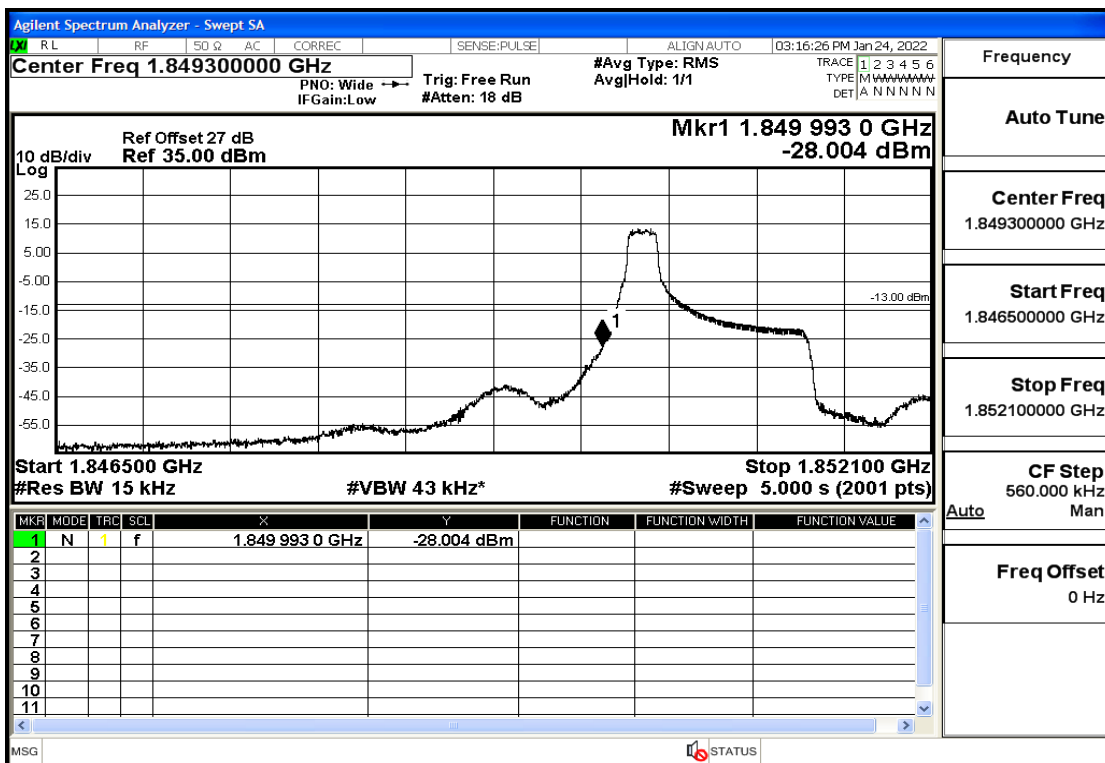

RF Test Data for LTE (Conducted Measurement)

Product Name: Smart phone

Trade Mark: 

Test Model: K58

Sample ID: TZ220102866-1#

FCC ID: 2APX7K58

Environmental Conditions

Temperature:	23.8°C
Relative Humidity:	56%
ATM Pressure:	100.0 kPa
Test Engineer:	Anna Hu
Supervised by:	Hugo Chen
Remark:	For LTE Band2

Band2-1.4-1850.7-QPSK-6#LOW@Pass

Band2-1.4-1850.7-QPSK-1#LOW@Pass

Band2-1.4-1850.7-16QAM-6#LOW@Pass

Band2-1.4-1850.7-16QAM-1#LOW@Pass

Band2-1.4-1909.3-QPSK-6#LOW@Pass

Band2-1.4-1909.3-QPSK-1#HIGH@Pass

Band2-1.4-1909.3-16QAM-6#LOW@Pass