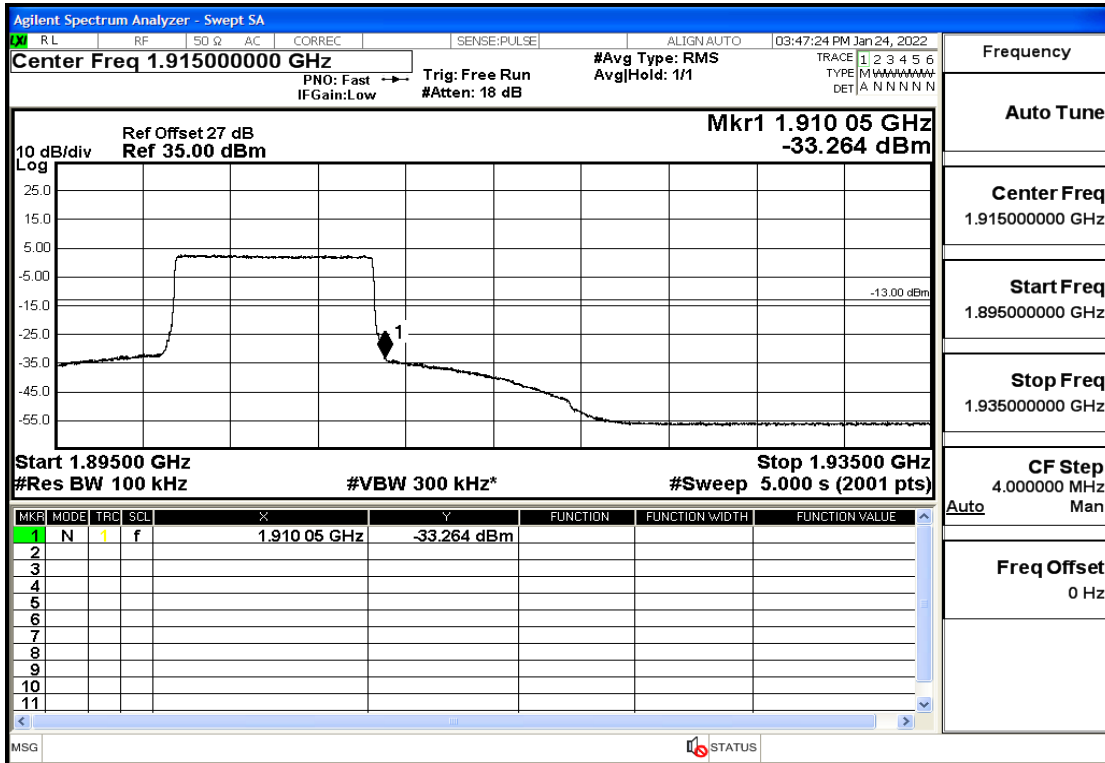

Band2-10-1905-16QAM-50#LOW@Pass