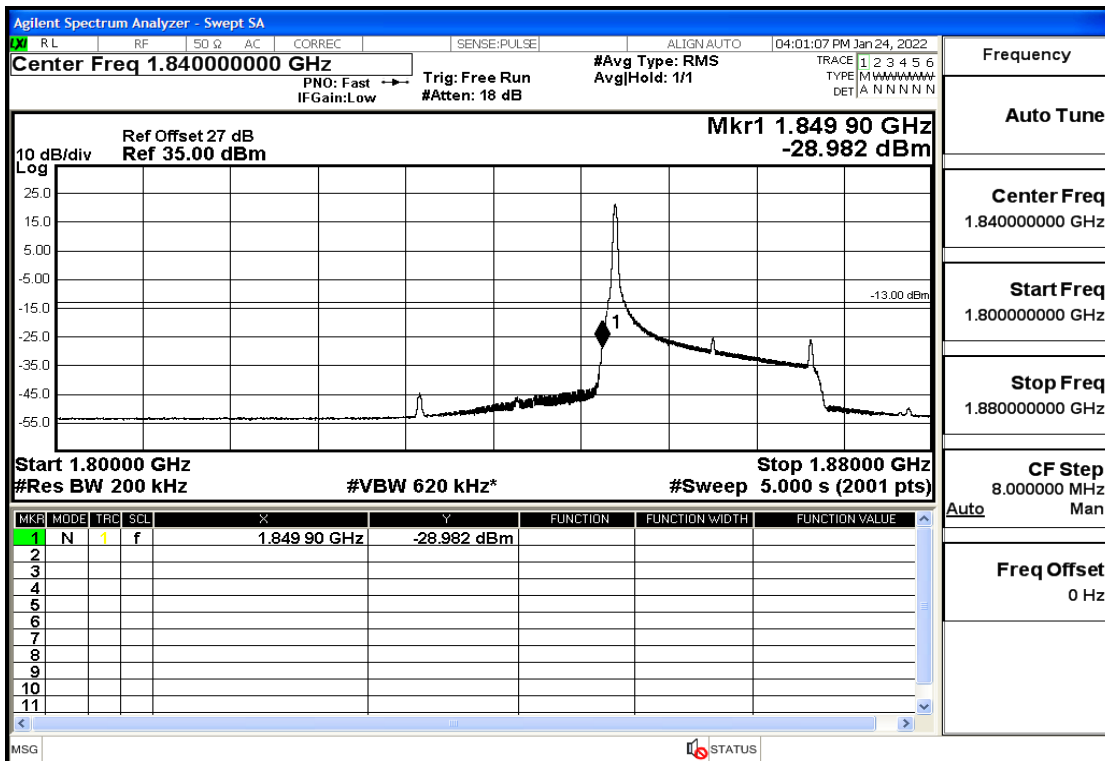

Band2-20-1860-16QAM-1#LOW@Pass