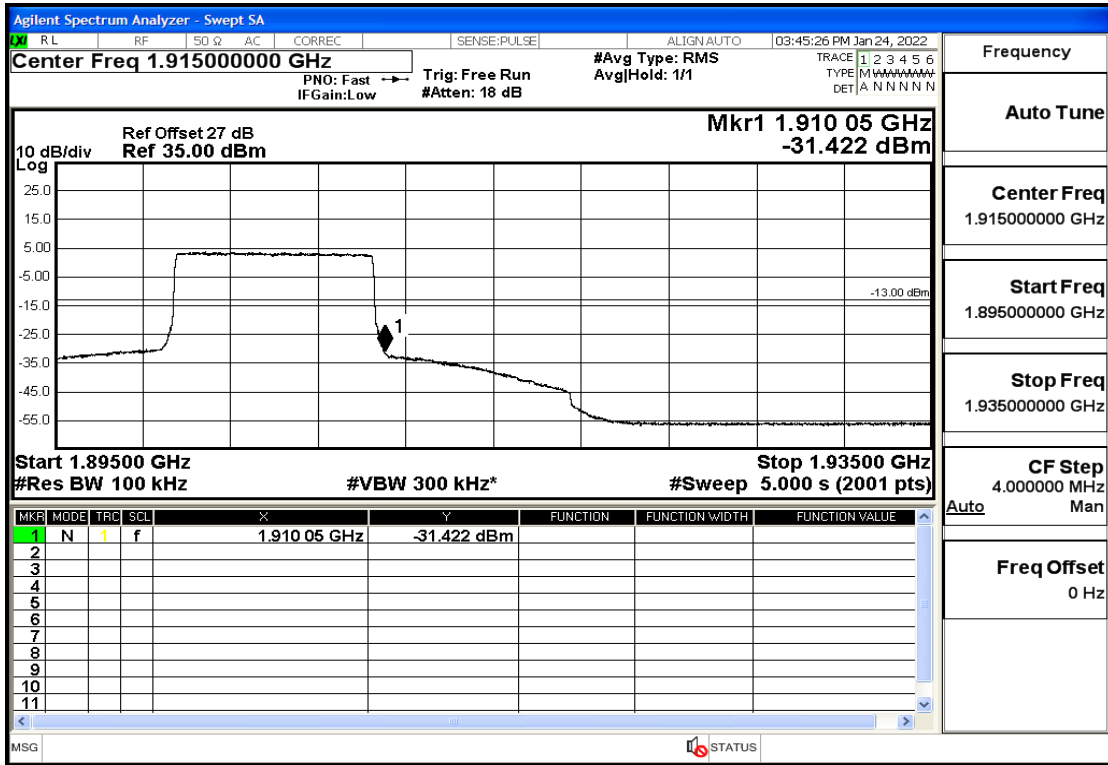

Band2-10-1905-QPSK-50#LOW@Pass