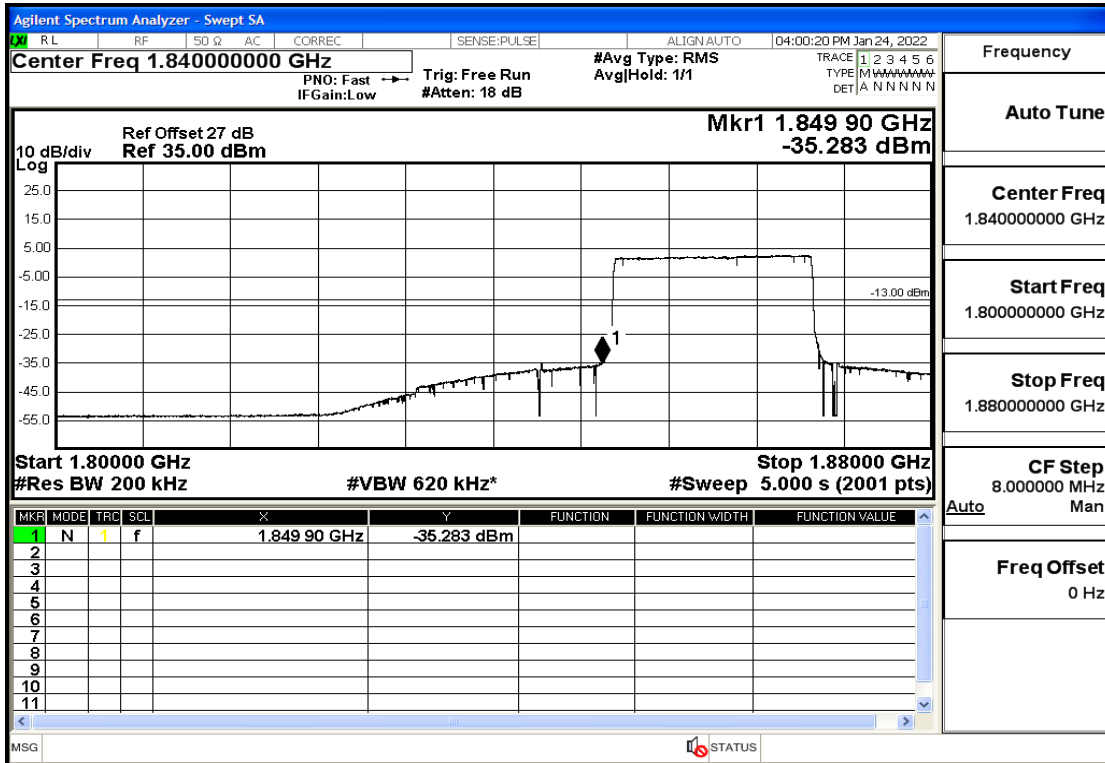

Band2-20-1860-16QAM-100#LOW@Pass