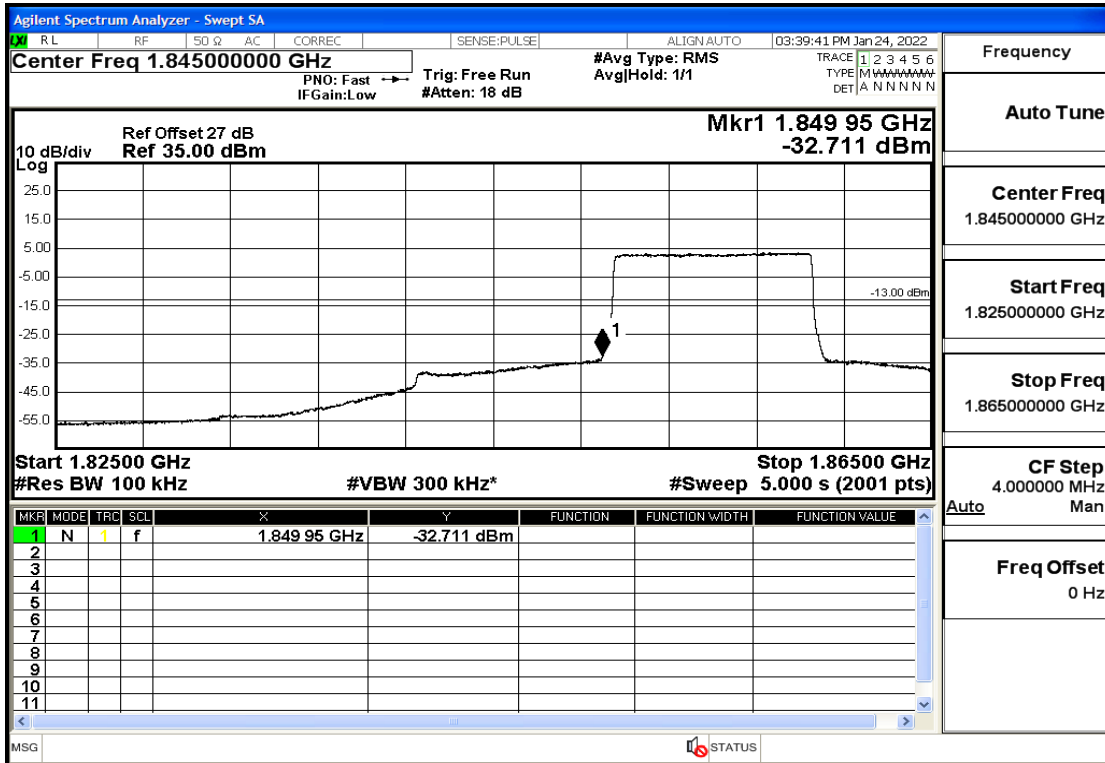

RF Test Data for LTE (Conducted Measurement)

Product Name: Smart phone

Trade Mark: 

Test Model: K58

Sample ID: TZ220102866-1#

FCC ID: 2APX7K58

Environmental Conditions

Temperature:	23.8°C
Relative Humidity:	56%
ATM Pressure:	100.0 kPa
Test Engineer:	Anna Hu
Supervised by:	Hugo Chen
Remark:	For LTE Band2

Band2-5-1907.5-QPSK-1#HIGH@Pass

Band2-5-1907.5-16QAM-25#LOW@Pass

Band2-5-1907.5-16QAM-1#HIGH@Pass

Band2-10-1855-QPSK-50#LOW@Pass

Band2-10-1855-QPSK-1#LOW@Pass

Band2-10-1855-16QAM-50#LOW@Pass

Band2-10-1855-16QAM-1#LOW@Pass