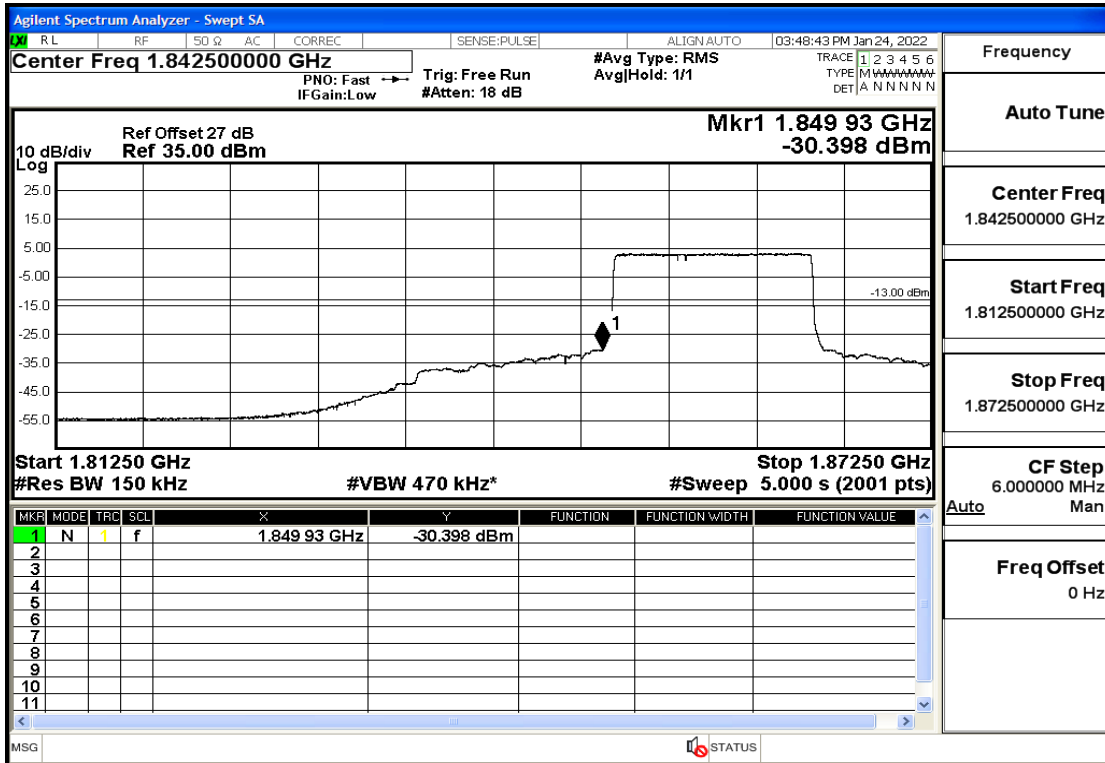

RF Test Data for LTE (Conducted Measurement)

Product Name: Smart phone

Trade Mark: 

Test Model: K58

Sample ID: TZ220102866-1#

FCC ID: 2APX7K58

Environmental Conditions

Temperature:	23.8°C
Relative Humidity:	56%
ATM Pressure:	100.0 kPa
Test Engineer:	Anna Hu
Supervised by:	Hugo Chen
Remark:	For LTE Band2

Band2-10-1905-QPSK-50#LOW@Pass

Band2-10-1905-QPSK-1#HIGH@Pass

Band2-10-1905-16QAM-50#LOW@Pass

Band2-10-1905-16QAM-1#HIGH@Pass

Band2-15-1857.5-QPSK-75#LOW@Pass

Band2-15-1857.5-QPSK-1#LOW@Pass

Band2-15-1857.5-16QAM-75#LOW@Pass