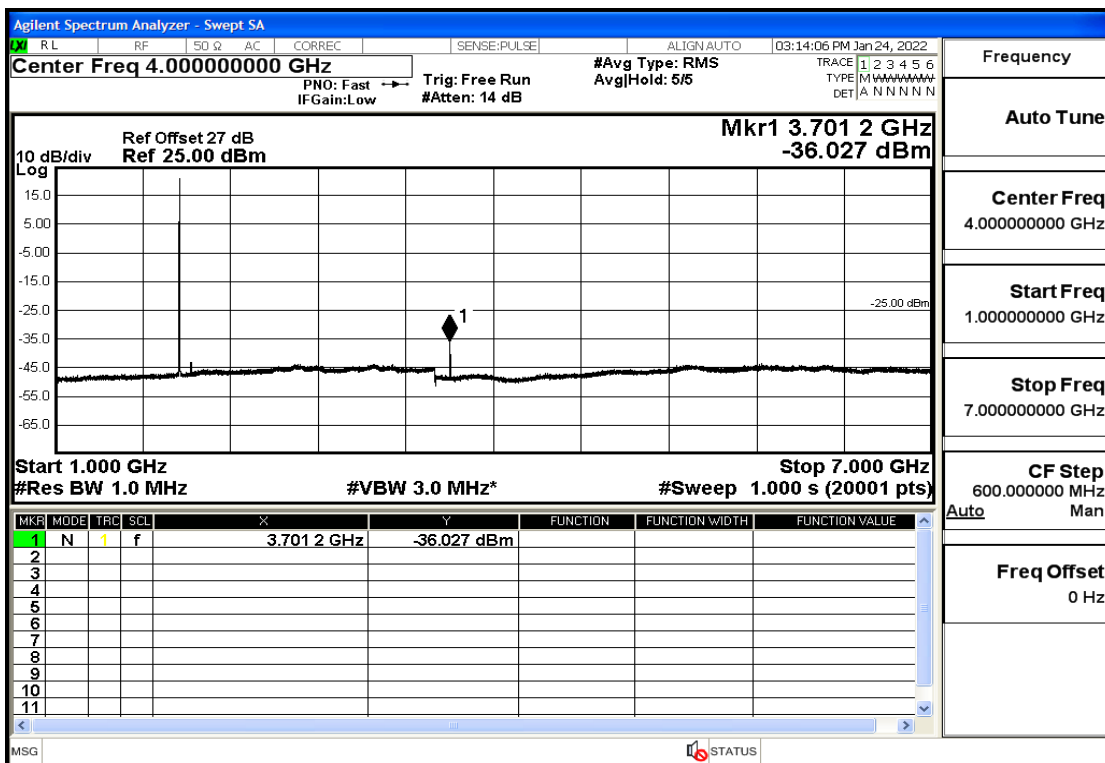

OB2-1.4-1850.7-QPSK-6#LOW@1GHz-7GHz@Pass