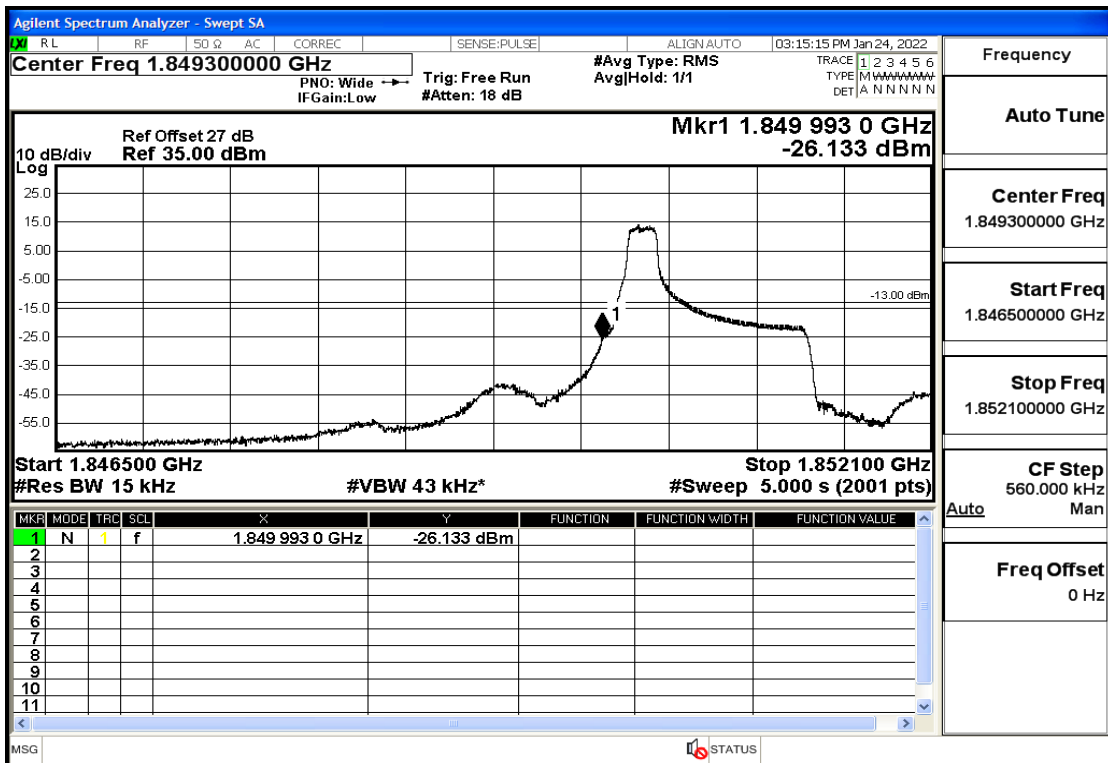

Band2-1.4-1850.7-QPSK-1#LOW@Pass