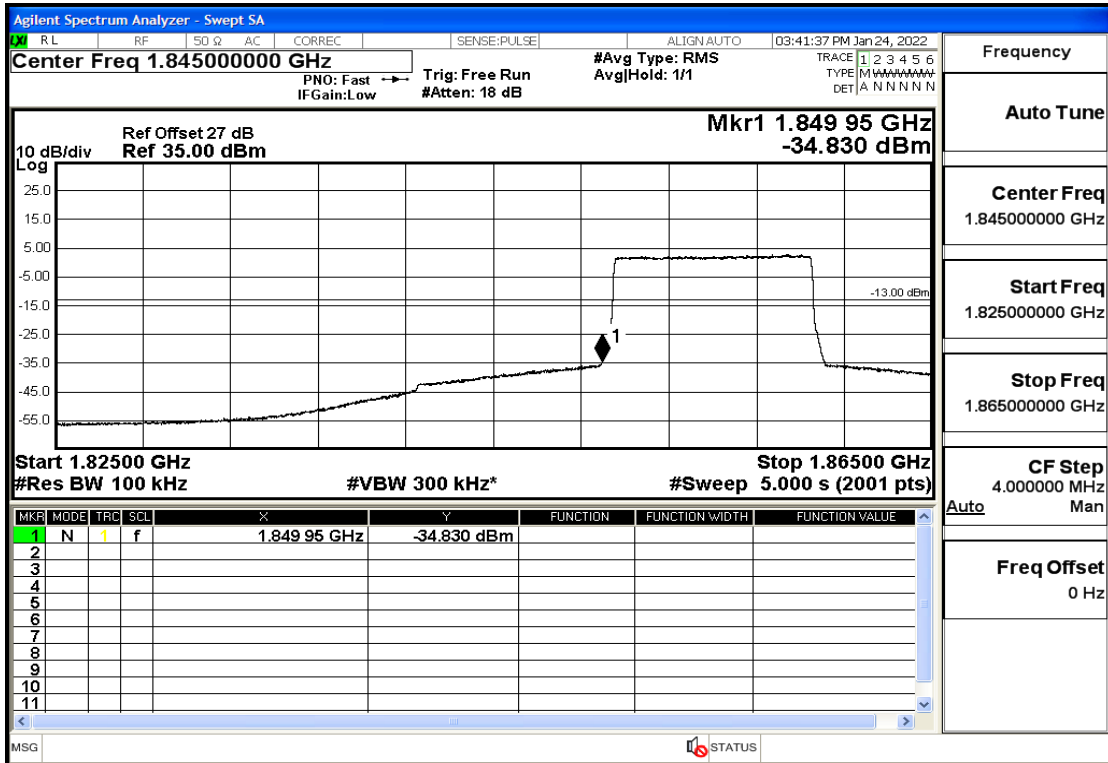

Band2-10-1855-16QAM-50#LOW@Pass