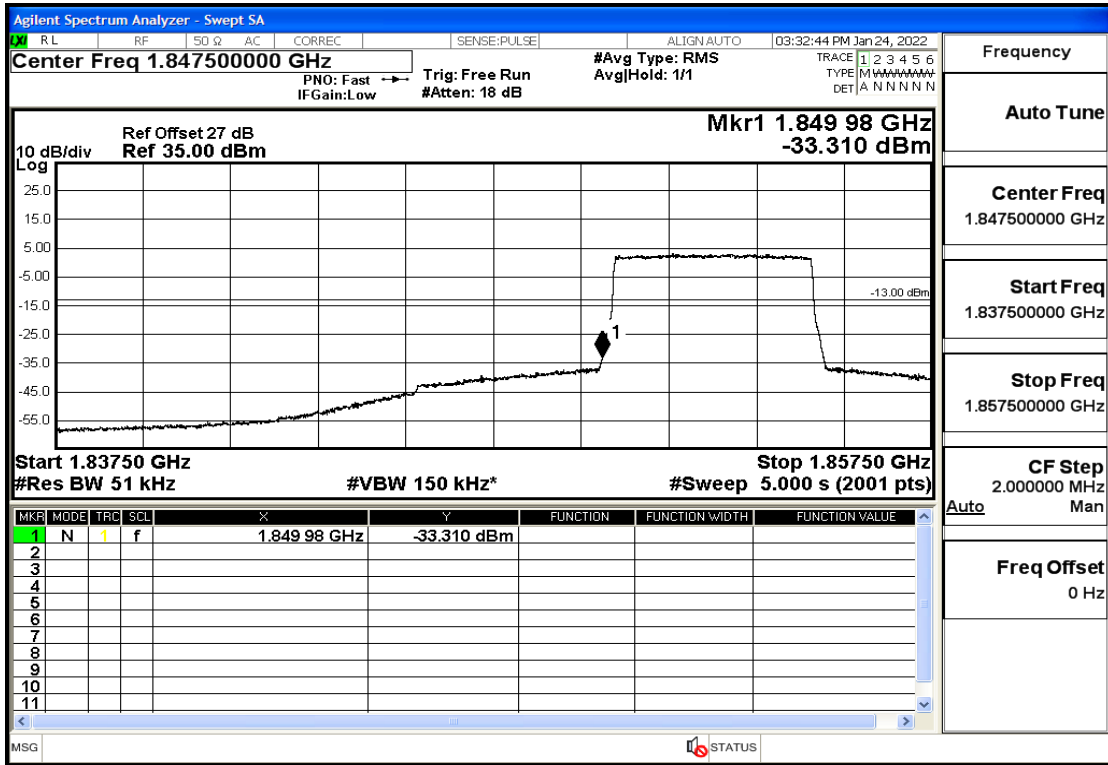

RF Test Data for LTE (Conducted Measurement)

Product Name: Smart phone

Trade Mark: 

Test Model: K58

Sample ID: TZ220102866-1#

FCC ID: 2APX7K58

Environmental Conditions

Temperature:	23.8°C
Relative Humidity:	56%
ATM Pressure:	100.0 kPa
Test Engineer:	Anna Hu
Supervised by:	Hugo Chen
Remark:	For LTE Band2

Band2-3-1908.5-16QAM-15#LOW@Pass

Band2-3-1908.5-16QAM-1#HIGH@Pass

Band2-5-1852.5-QPSK-25#LOW@Pass

Band2-5-1852.5-QPSK-1#LOW@Pass

Band2-5-1852.5-16QAM-25#LOW@Pass

Band2-5-1852.5-16QAM-1#LOW@Pass

Band2-5-1907.5-QPSK-25#LOW@Pass