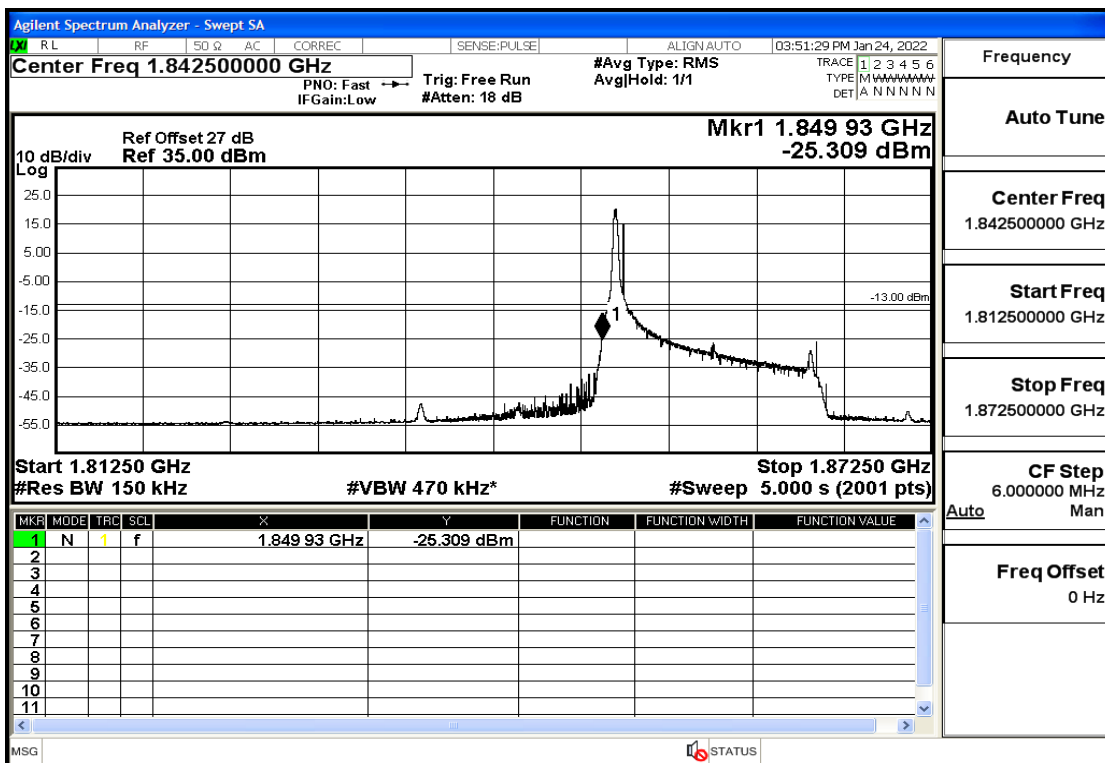

Band2-15-1857.5-16QAM-1#LOW@Pass