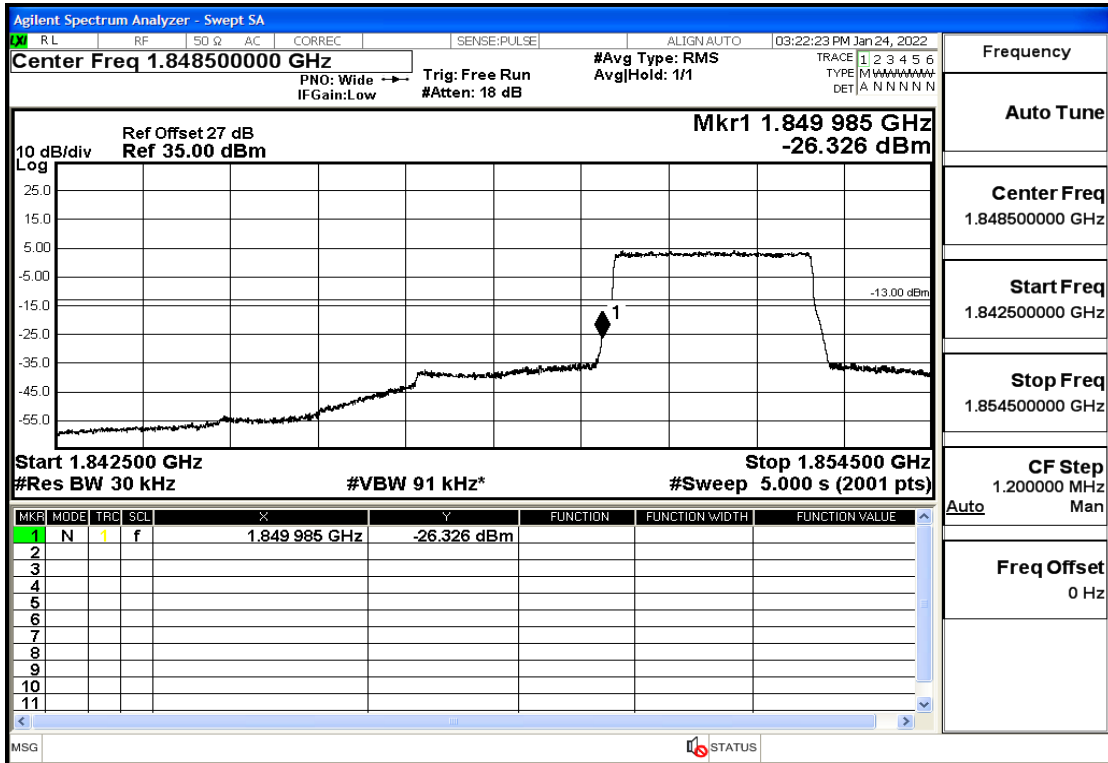

Band2-3-1851.5-QPSK-15#LOW@Pass