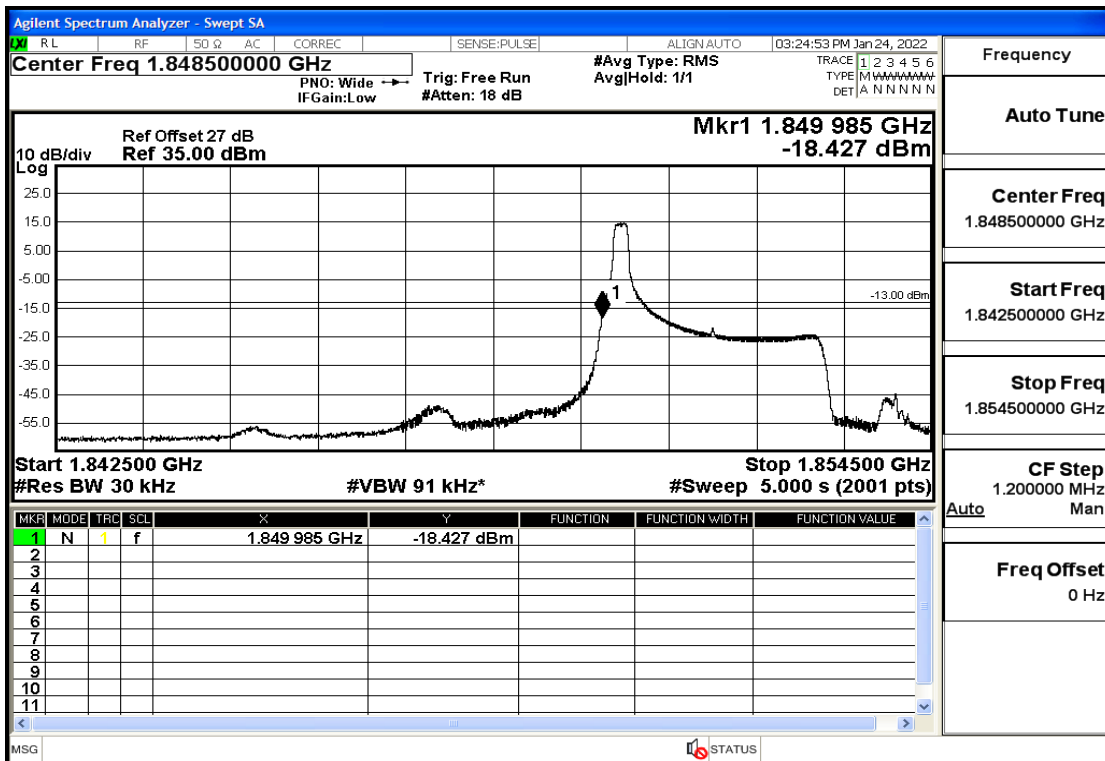

Band2-3-1851.5-16QAM-1#LOW@Pass