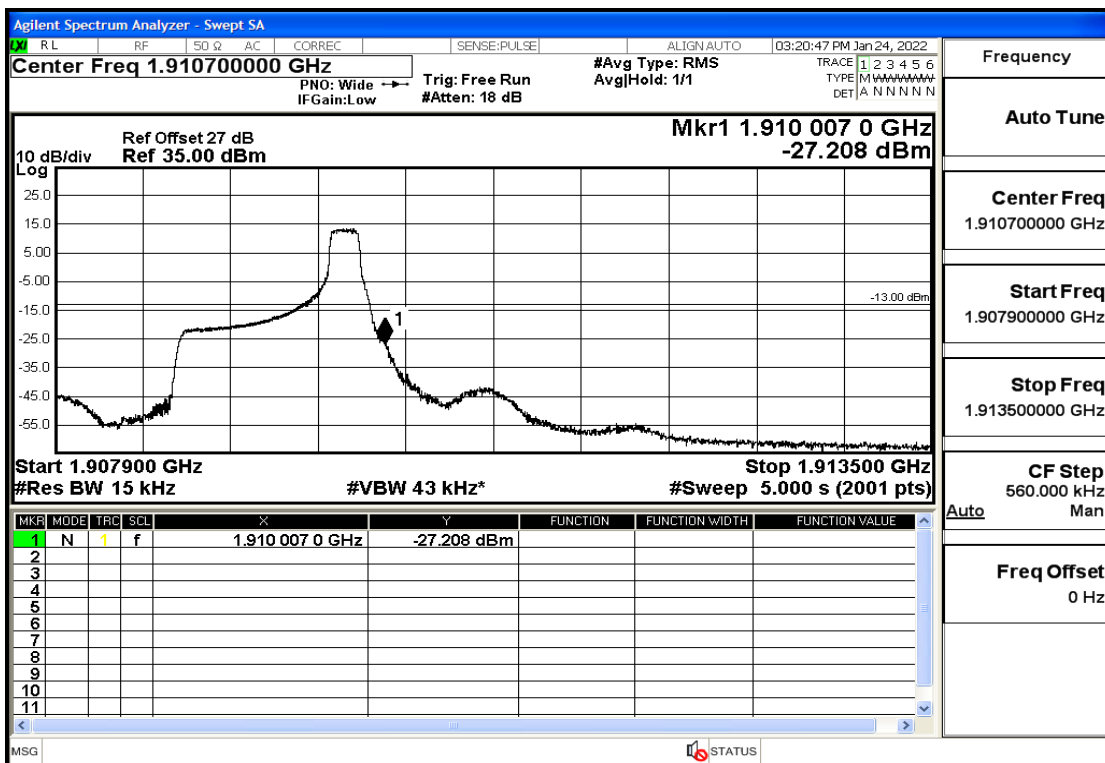

RF Test Data for LTE (Conducted Measurement)

Product Name: Smart phone

Trade Mark: 

Test Model: K58

Sample ID: TZ220102866-1#

FCC ID: 2APX7K58

Environmental Conditions

Temperature:	23.8°C
Relative Humidity:	56%
ATM Pressure:	100.0 kPa
Test Engineer:	Anna Hu
Supervised by:	Hugo Chen
Remark:	For LTE Band2

Band2-1.4-1850.7-QPSK-6#LOW@Pass

Band2-1.4-1850.7-QPSK-1#LOW@Pass

Band2-1.4-1850.7-16QAM-6#LOW@Pass

Band2-1.4-1850.7-16QAM-1#LOW@Pass

Band2-1.4-1909.3-QPSK-6#LOW@Pass

Band2-1.4-1909.3-QPSK-1#HIGH@Pass

Band2-1.4-1909.3-16QAM-6#LOW@Pass