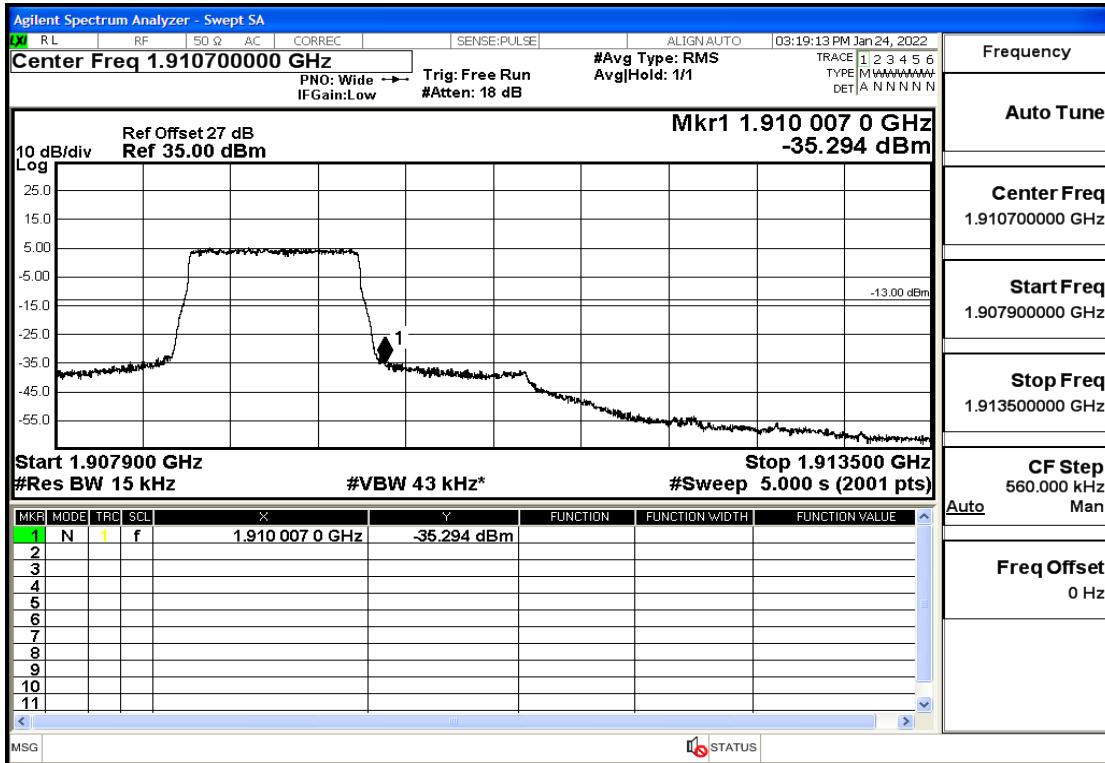

RF Test Data for LTE (Conducted Measurement)

Product Name: Smart phone

Trade Mark: 

Test Model: K58

Sample ID: TZ220102866-1#

FCC ID: 2APX7K58

Environmental Conditions

Temperature:	23.8°C
Relative Humidity:	56%
ATM Pressure:	100.0 kPa
Test Engineer:	Anna Hu
Supervised by:	Hugo Chen
Remark:	For LTE Band2

Band2-1.4-1850.7-QPSK-6#LOW@Pass

Band2-1.4-1850.7-QPSK-1#LOW@Pass

Band2-1.4-1850.7-16QAM-6#LOW@Pass

Band2-1.4-1850.7-16QAM-1#LOW@Pass

Band2-1.4-1909.3-QPSK-6#LOW@Pass

Band2-1.4-1909.3-QPSK-1#HIGH@Pass

Band2-1.4-1909.3-16QAM-6#LOW@Pass