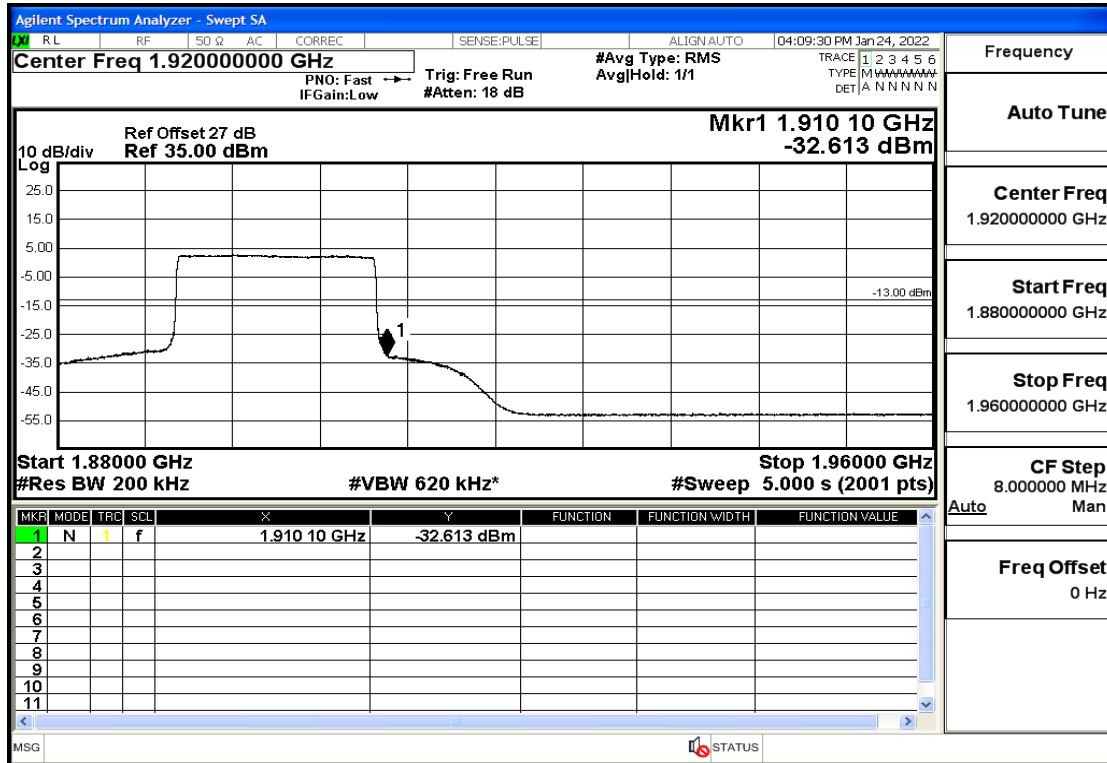

RF Test Data for LTE (Conducted Measurement)

Product Name: Smart phone

Trade Mark: 

Test Model: K58

Sample ID: TZ220102866-1#

FCC ID: 2APX7K58

Environmental Conditions

Temperature:	23.8°C
Relative Humidity:	56%
ATM Pressure:	100.0 kPa
Test Engineer:	Anna Hu
Supervised by:	Hugo Chen
Remark:	For LTE Band2

Band2-20-1860-16QAM-100#LOW@Pass

Band2-20-1860-16QAM-1#LOW@Pass

Band2-20-1900-QPSK-100#LOW@Pass

Band2-20-1900-QPSK-1#HIGH@Pass

Band2-20-1900-16QAM-100#LOW@Pass

Band2-20-1900-16QAM-1#HIGH@Pass

Conducted Spurious Emission