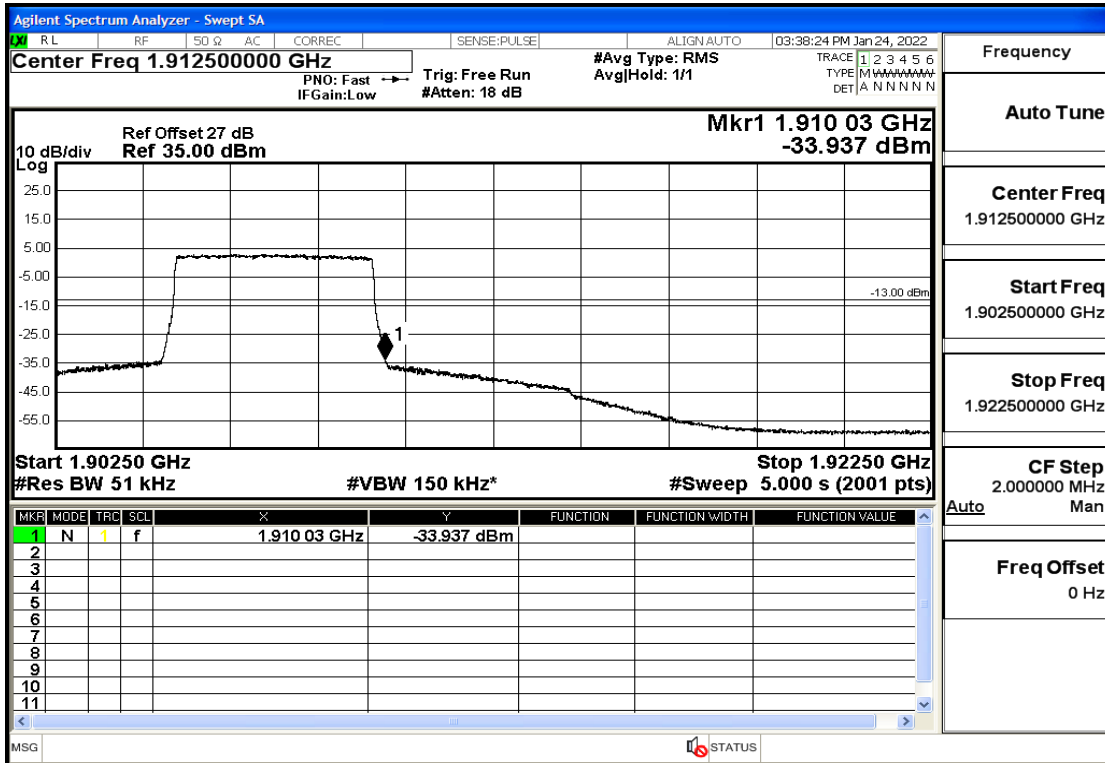

Band2-5-1907.5-16QAM-25#LOW@Pass