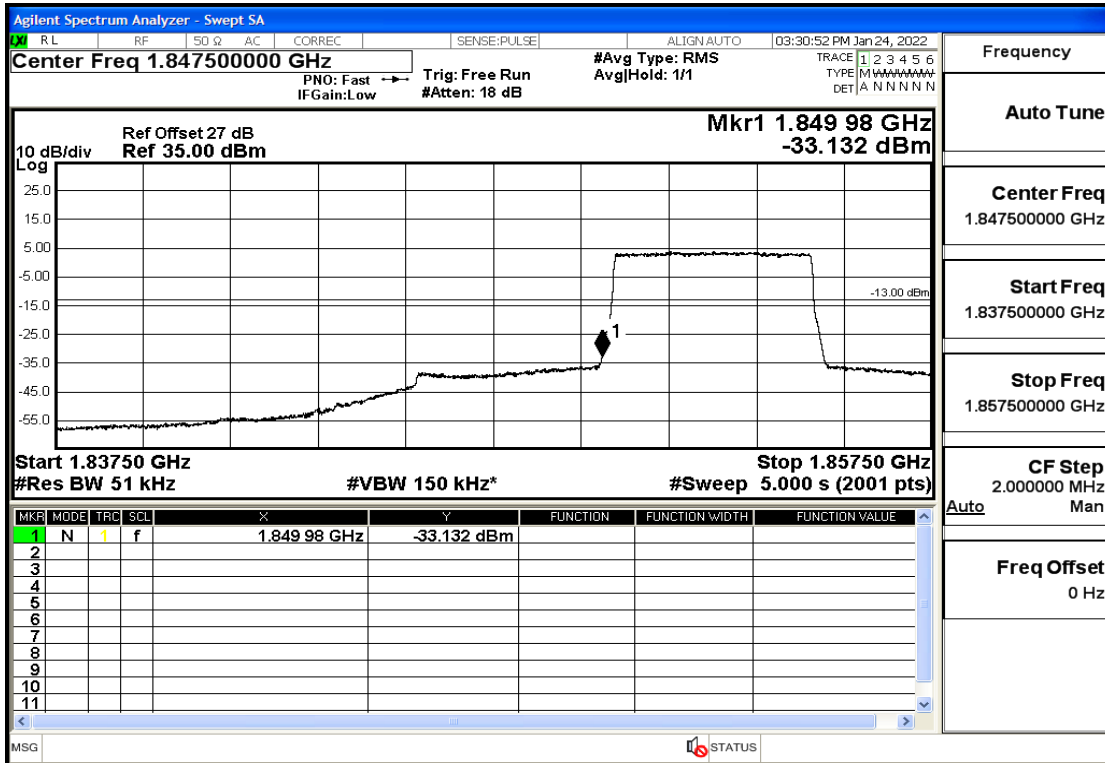

Band2-5-1852.5-QPSK-25#LOW@Pass