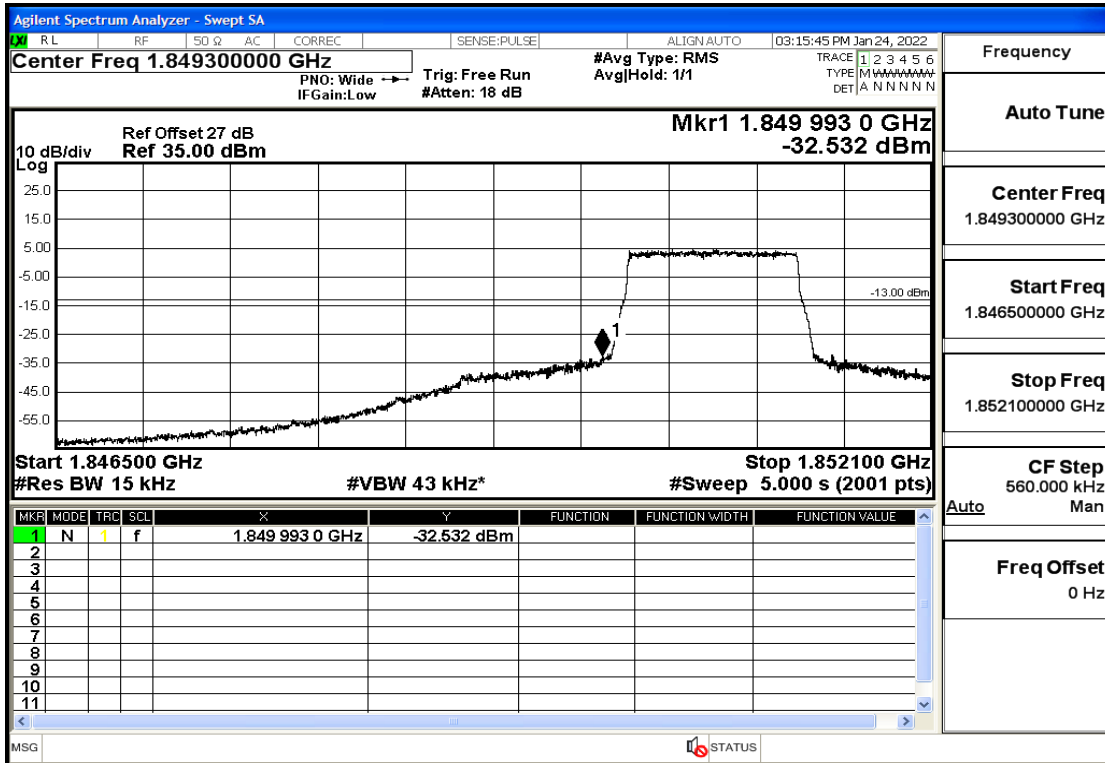

Band2-1.4-1850.7-16QAM-6#LOW@Pass