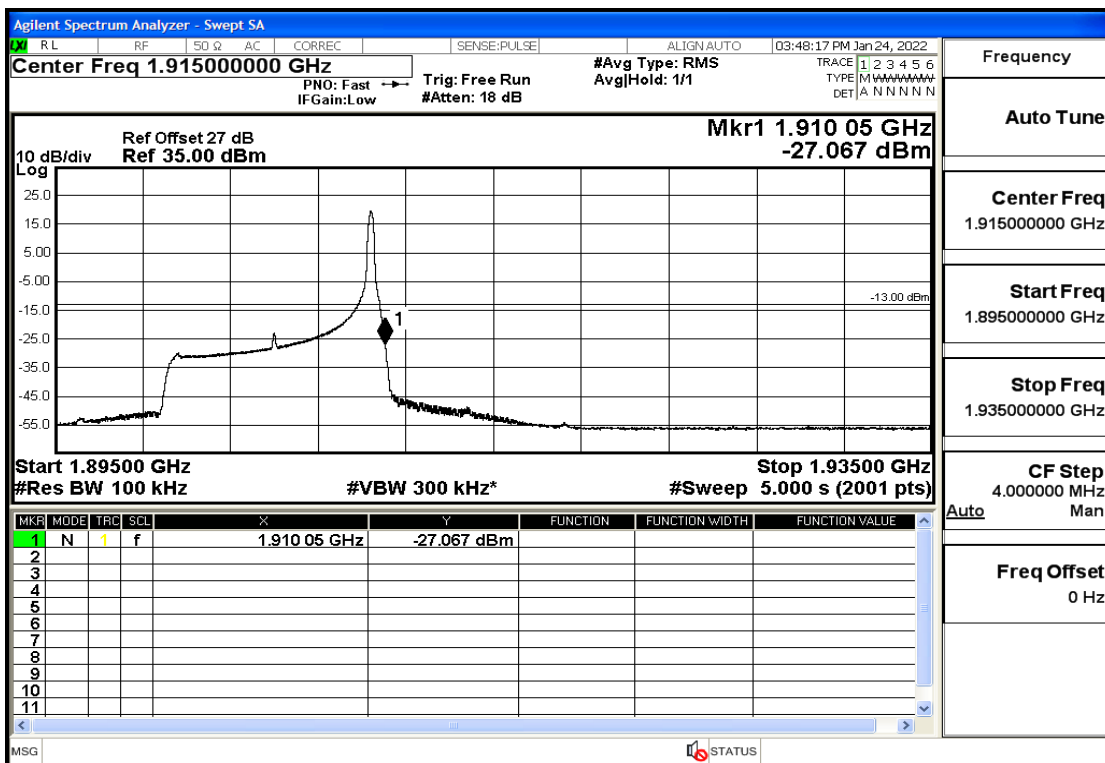

Band2-10-1905-16QAM-1#HIGH@Pass