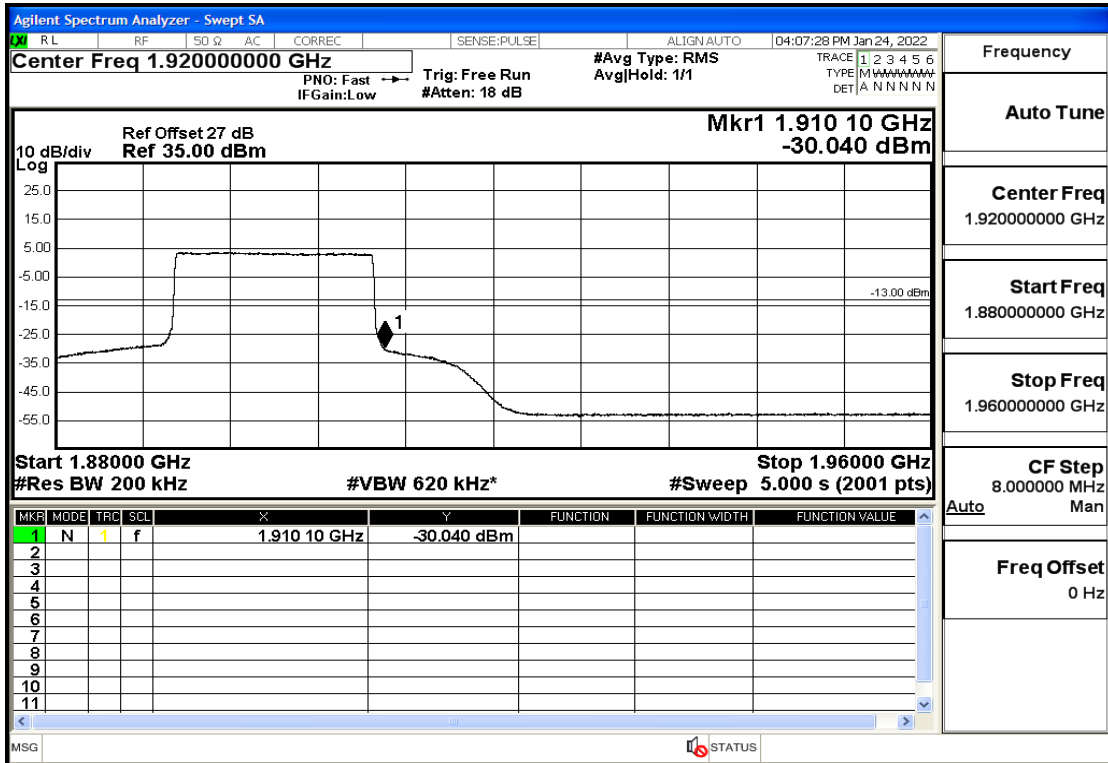

Band2-20-1900-QPSK-100#LOW@Pass