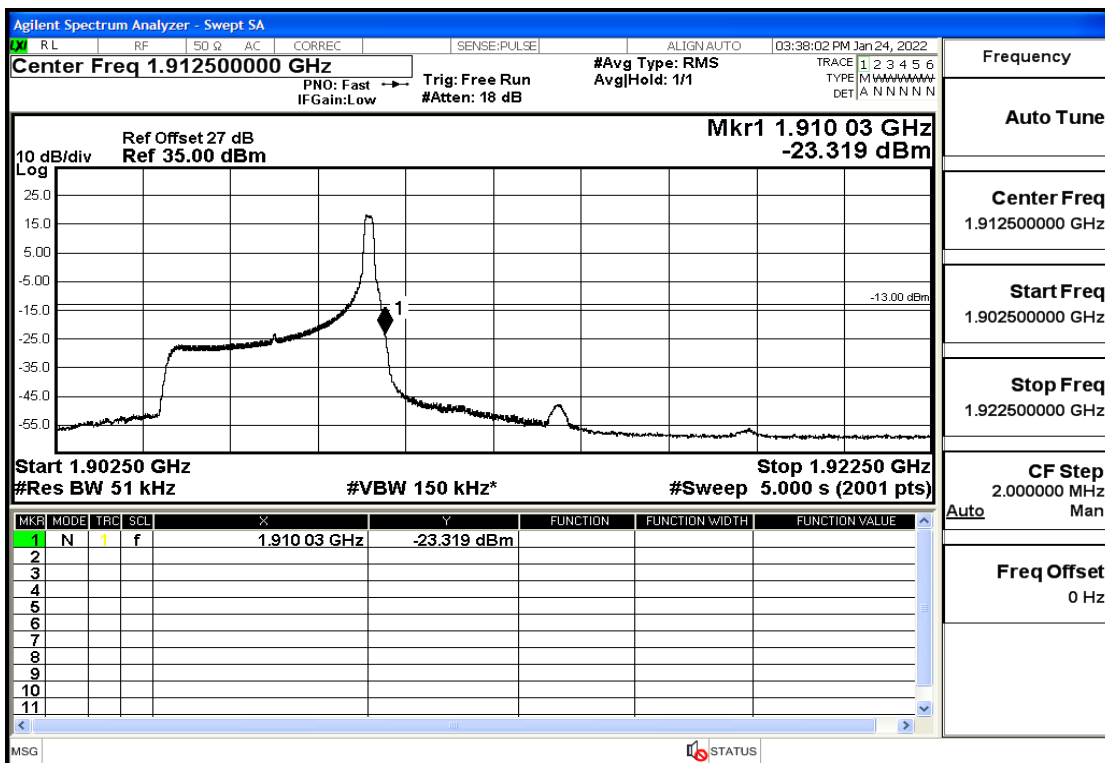

Band2-5-1907.5-QPSK-1#HIGH@Pass