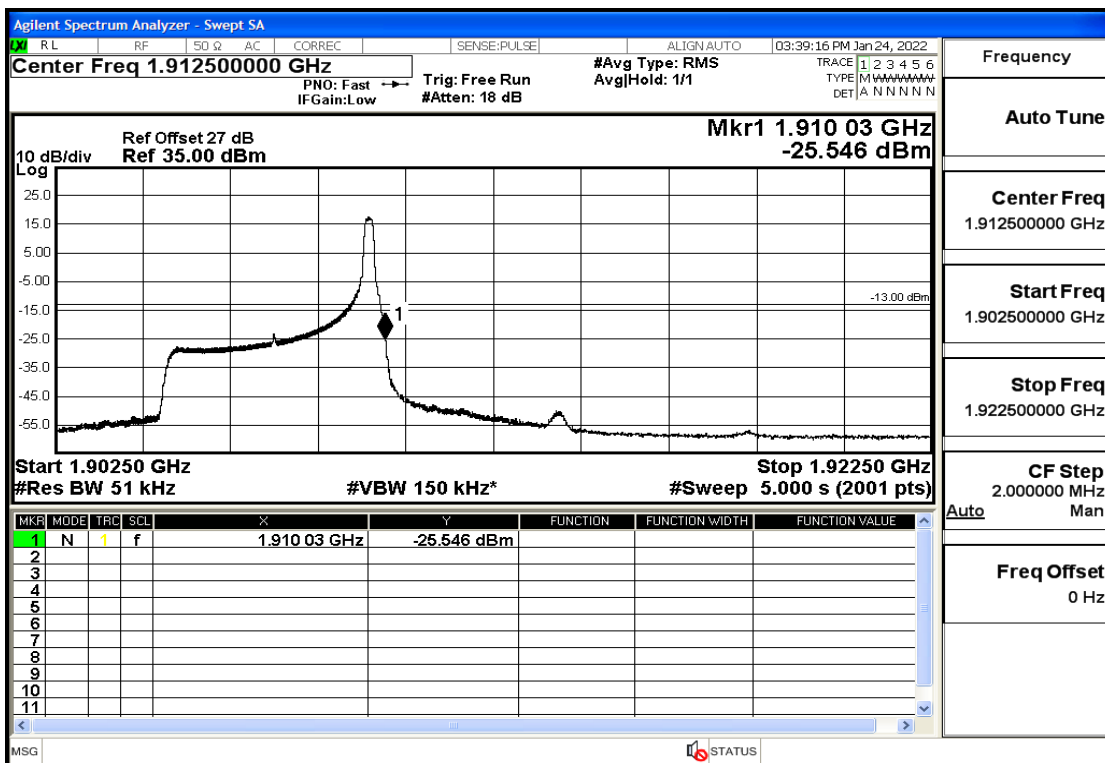

Band2-5-1907.5-16QAM-1#HIGH@Pass