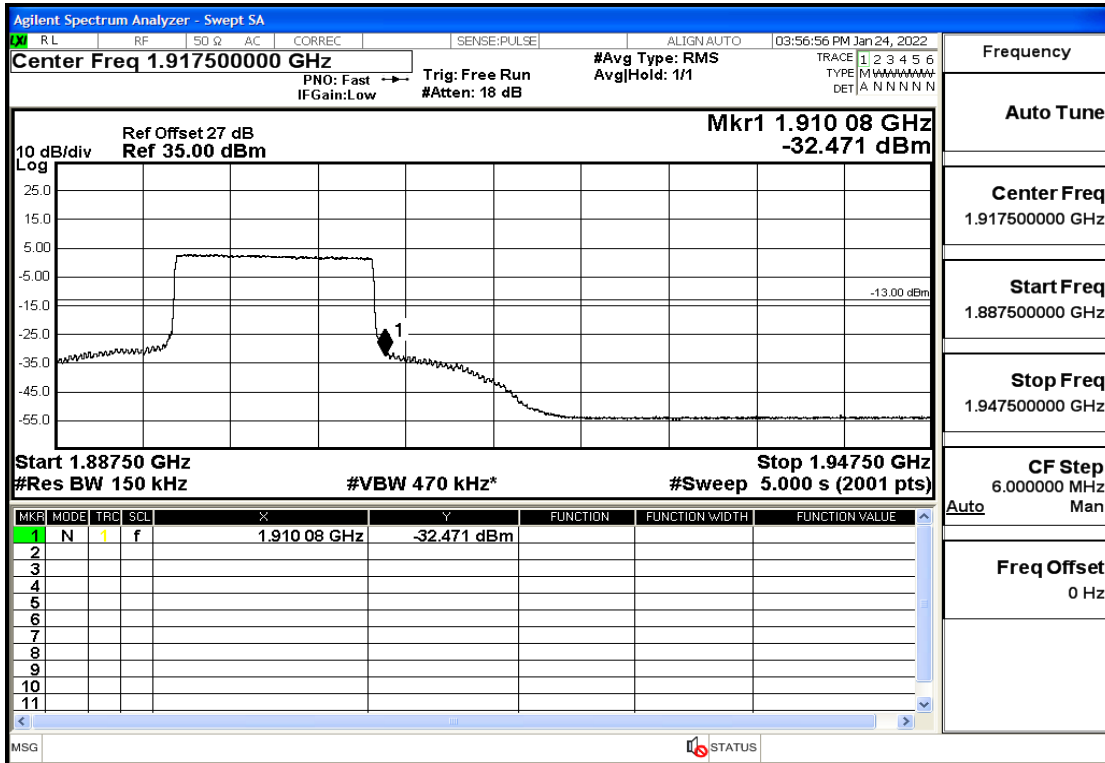

RF Test Data for LTE (Conducted Measurement)

Product Name: Smart phone

Trade Mark: 

Test Model: K58

Sample ID: TZ220102866-1#

FCC ID: 2APX7K58

Environmental Conditions

Temperature:	23.8°C
Relative Humidity:	56%
ATM Pressure:	100.0 kPa
Test Engineer:	Anna Hu
Supervised by:	Hugo Chen
Remark:	For LTE Band2

Band2-15-1857.5-16QAM-1#LOW@Pass

Band2-15-1902.5-QPSK-75#LOW@Pass

Band2-15-1902.5-QPSK-1#HIGH@Pass

Band2-15-1902.5-16QAM-75#LOW@Pass

Band2-15-1902.5-16QAM-1#HIGH@Pass

Band2-20-1860-QPSK-100#LOW@Pass

Band2-20-1860-QPSK-1#LOW@Pass