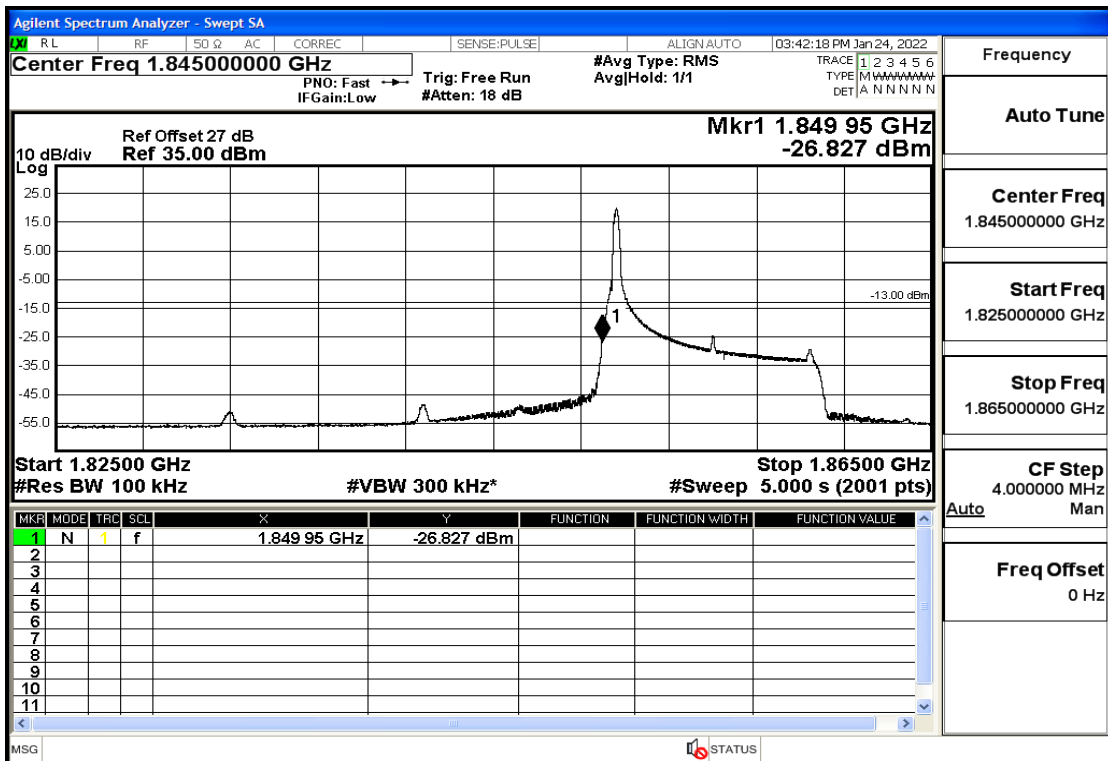

Band2-10-1855-16QAM-1#LOW@Pass