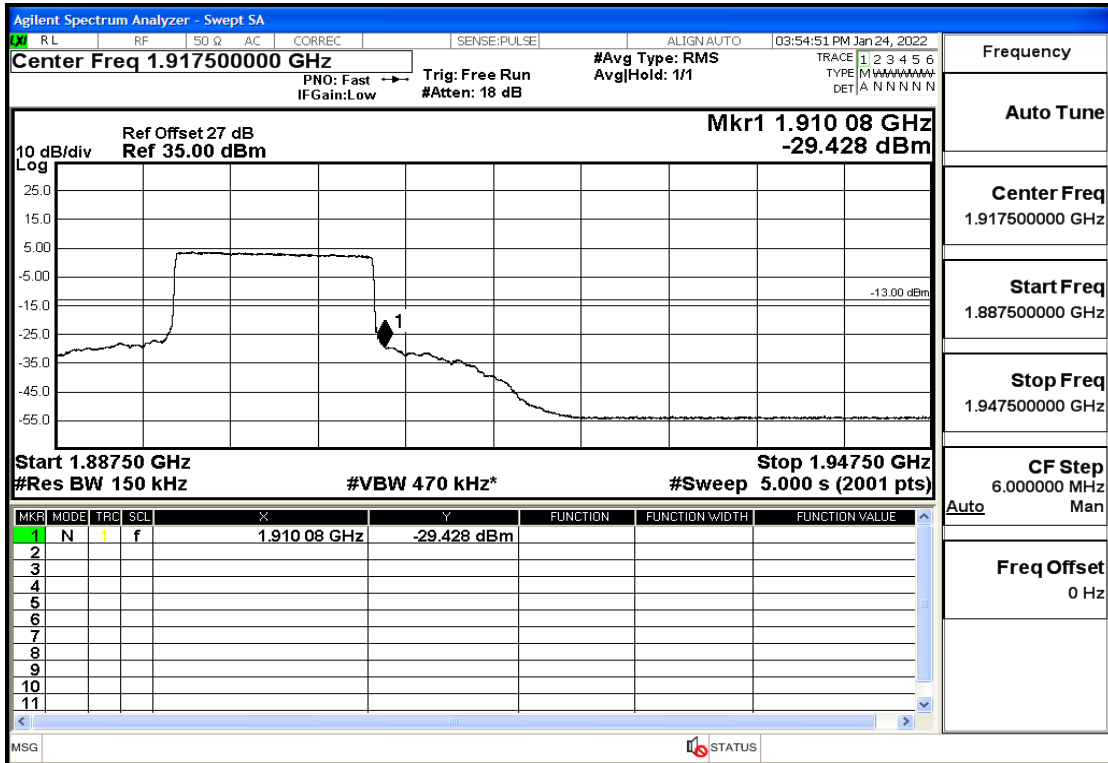

Band2-15-1902.5-QPSK-75#LOW@Pass