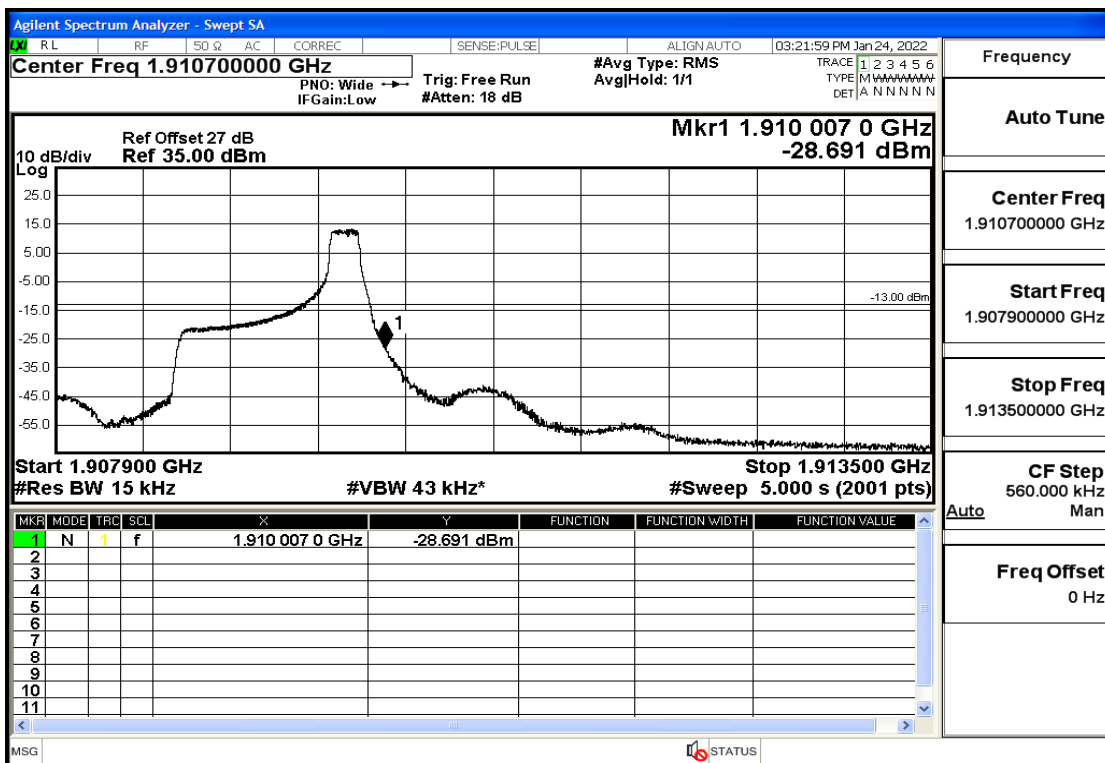

Band2-1.4-1909.3-16QAM-1#HIGH@Pass