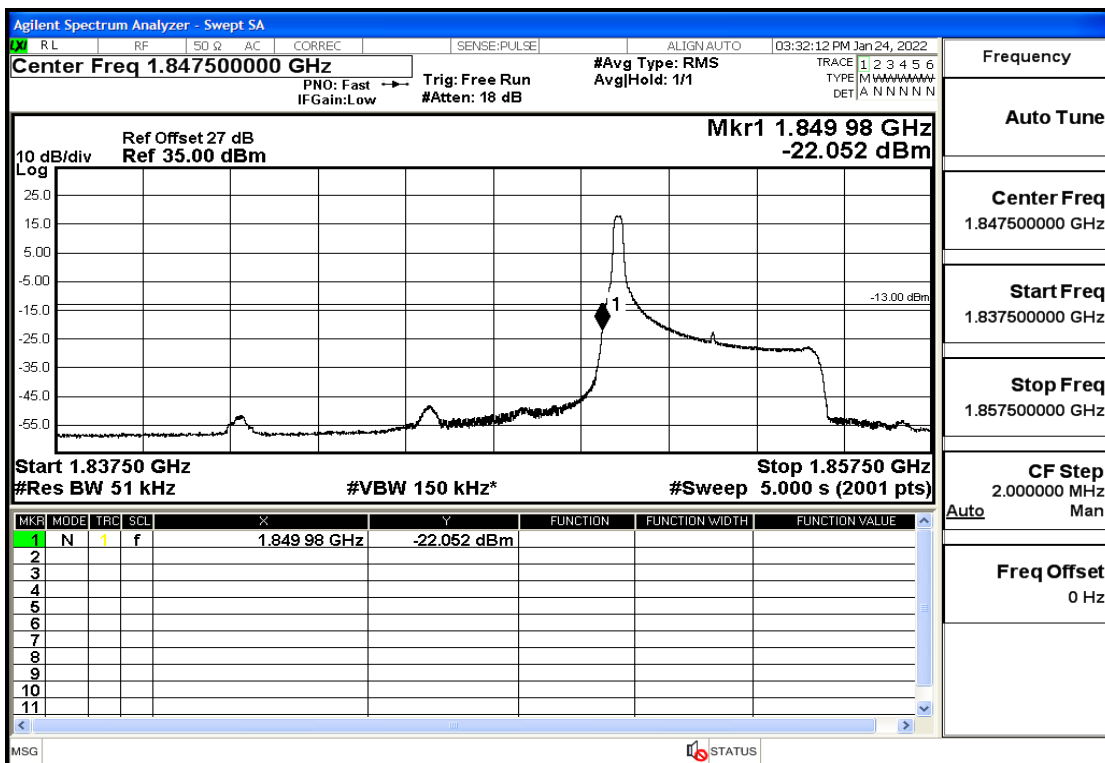

RF Test Data for LTE (Conducted Measurement)

Product Name: Smart phone

Trade Mark: 

Test Model: K58

Sample ID: TZ220102866-1#

FCC ID: 2APX7K58

Environmental Conditions

Temperature:	23.8°C
Relative Humidity:	56%
ATM Pressure:	100.0 kPa
Test Engineer:	Anna Hu
Supervised by:	Hugo Chen
Remark:	For LTE Band2

Band2-3-1908.5-16QAM-15#LOW@Pass

Band2-3-1908.5-16QAM-1#HIGH@Pass

Band2-5-1852.5-QPSK-25#LOW@Pass

Band2-5-1852.5-QPSK-1#LOW@Pass

Band2-5-1852.5-16QAM-25#LOW@Pass

Band2-5-1852.5-16QAM-1#LOW@Pass

Band2-5-1907.5-QPSK-25#LOW@Pass