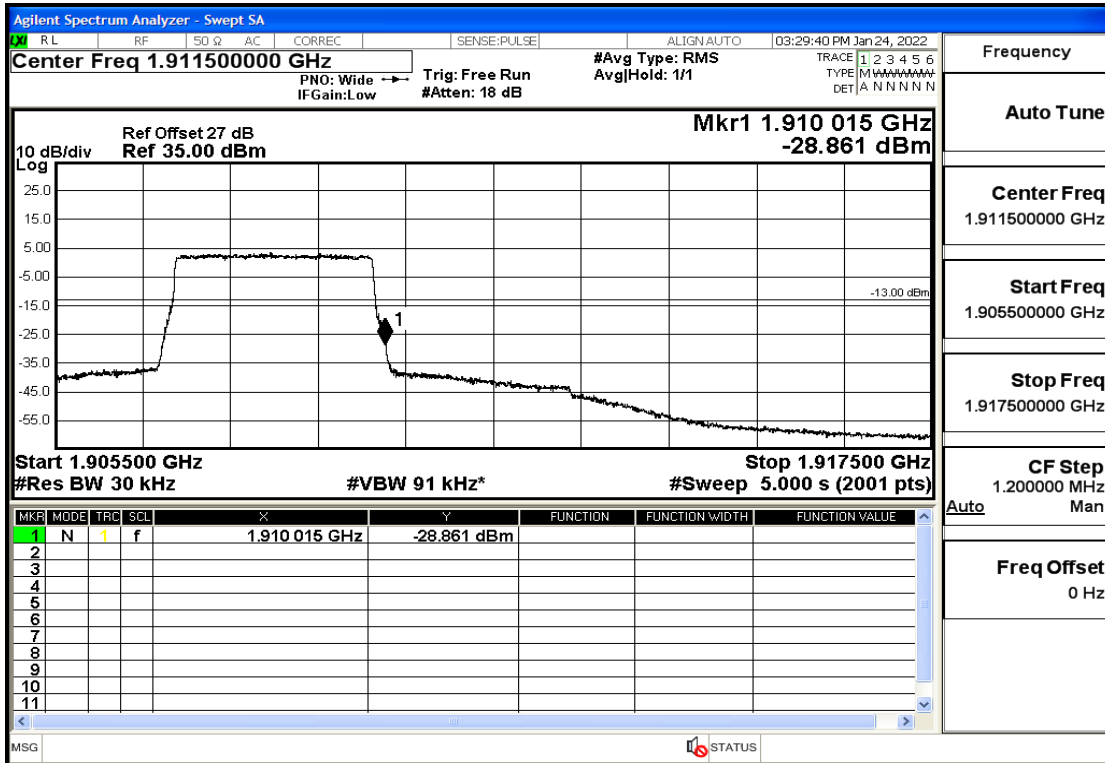

Band2-3-1908.5-16QAM-15#LOW@Pass