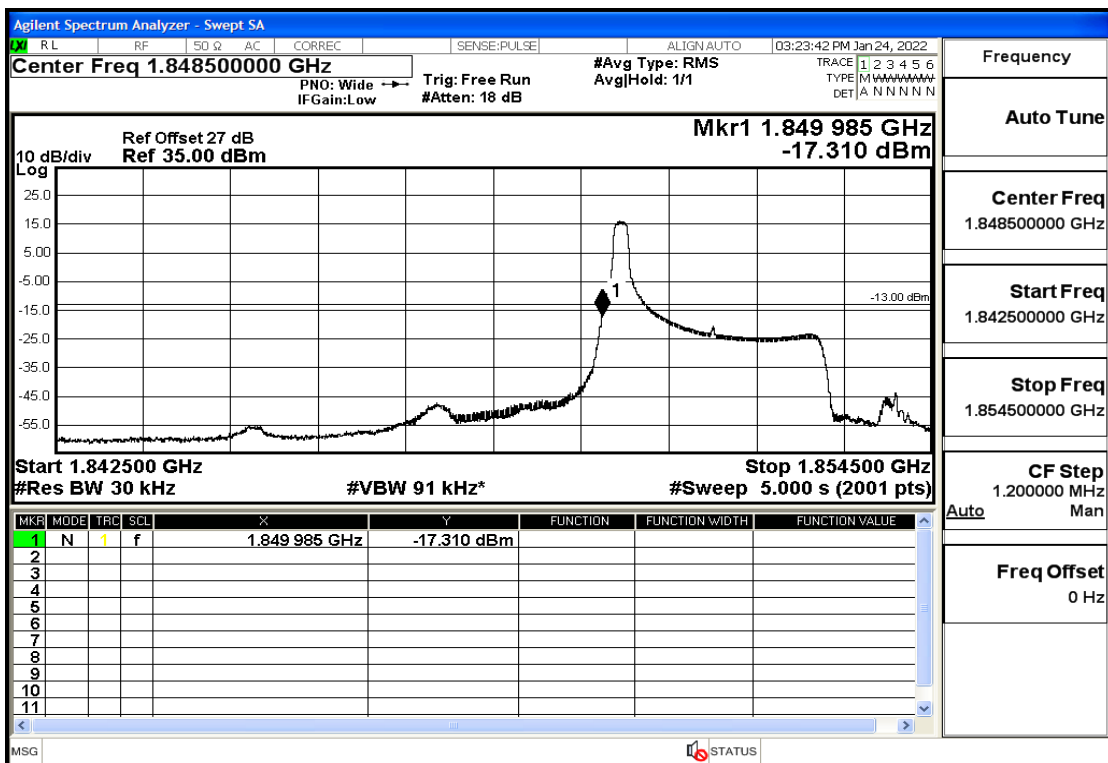

Band2-3-1851.5-QPSK-1#LOW@Pass