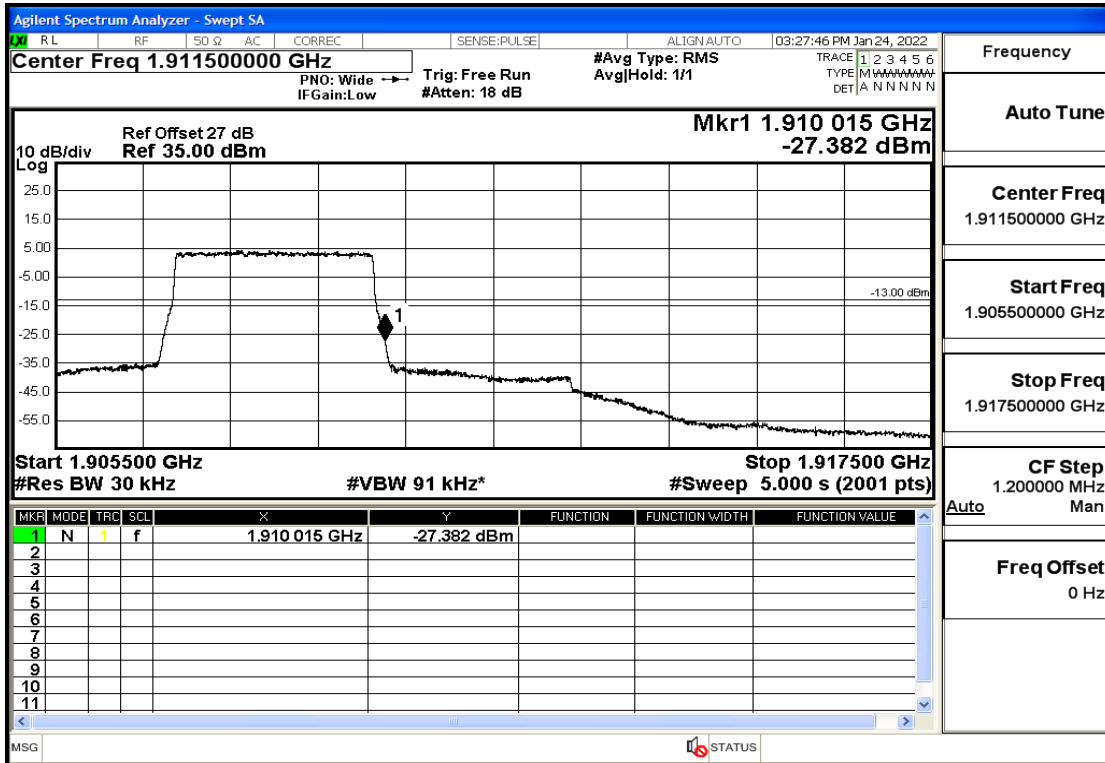

RF Test Data for LTE (Conducted Measurement)

Product Name: Smart phone

Trade Mark: 

Test Model: K58

Sample ID: TZ220102866-1#

FCC ID: 2APX7K58

Environmental Conditions

Temperature:	23.8°C
Relative Humidity:	56%
ATM Pressure:	100.0 kPa
Test Engineer:	Anna Hu
Supervised by:	Hugo Chen
Remark:	For LTE Band2

Band2-1.4-1909.3-16QAM-1#HIGH@Pass

Band2-3-1851.5-QPSK-15#LOW@Pass

Band2-3-1851.5-QPSK-1#LOW@Pass

Band2-3-1851.5-16QAM-15#LOW@Pass

Band2-3-1851.5-16QAM-1#LOW@Pass

Band2-3-1908.5-QPSK-15#LOW@Pass

Band2-3-1908.5-QPSK-1#HIGH@Pass