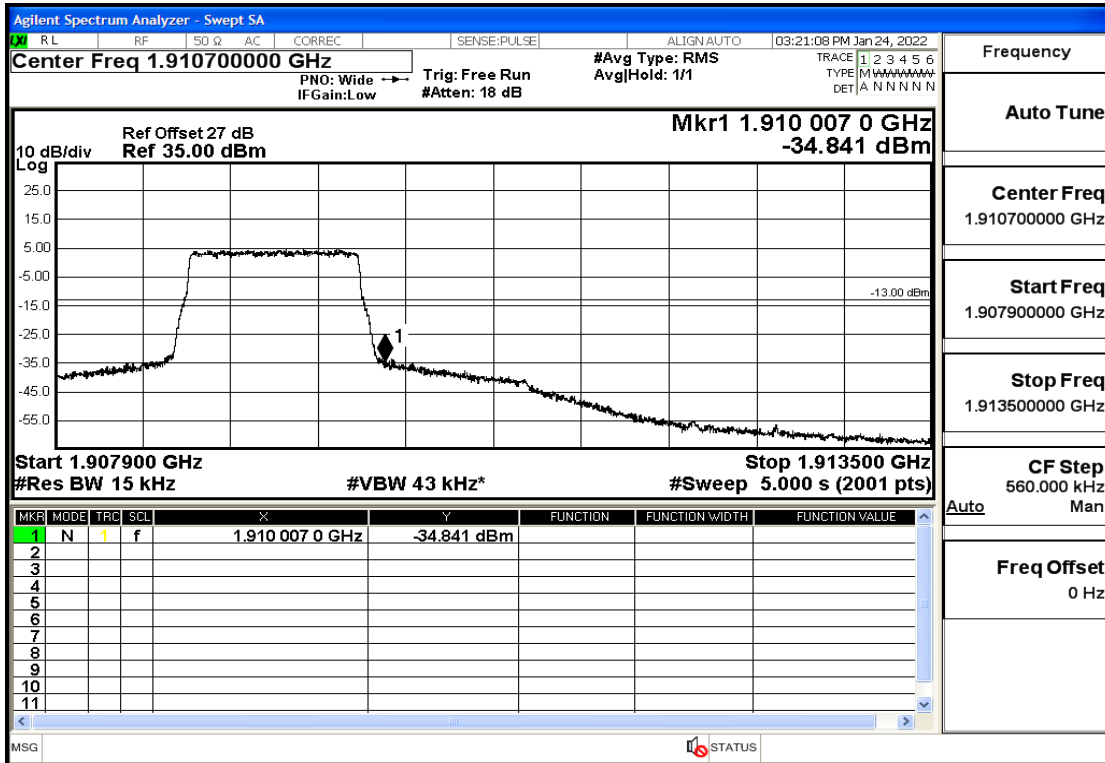

RF Test Data for LTE (Conducted Measurement)

Product Name: Smart phone

Trade Mark: 

Test Model: K58

Sample ID: TZ220102866-1#

FCC ID: 2APX7K58

Environmental Conditions

Temperature:	23.8°C
Relative Humidity:	56%
ATM Pressure:	100.0 kPa
Test Engineer:	Anna Hu
Supervised by:	Hugo Chen
Remark:	For LTE Band2

Band2-1.4-1850.7-QPSK-6#LOW@Pass

Band2-1.4-1850.7-QPSK-1#LOW@Pass

Band2-1.4-1850.7-16QAM-6#LOW@Pass

Band2-1.4-1850.7-16QAM-1#LOW@Pass

Band2-1.4-1909.3-QPSK-6#LOW@Pass

Band2-1.4-1909.3-QPSK-1#HIGH@Pass

Band2-1.4-1909.3-16QAM-6#LOW@Pass