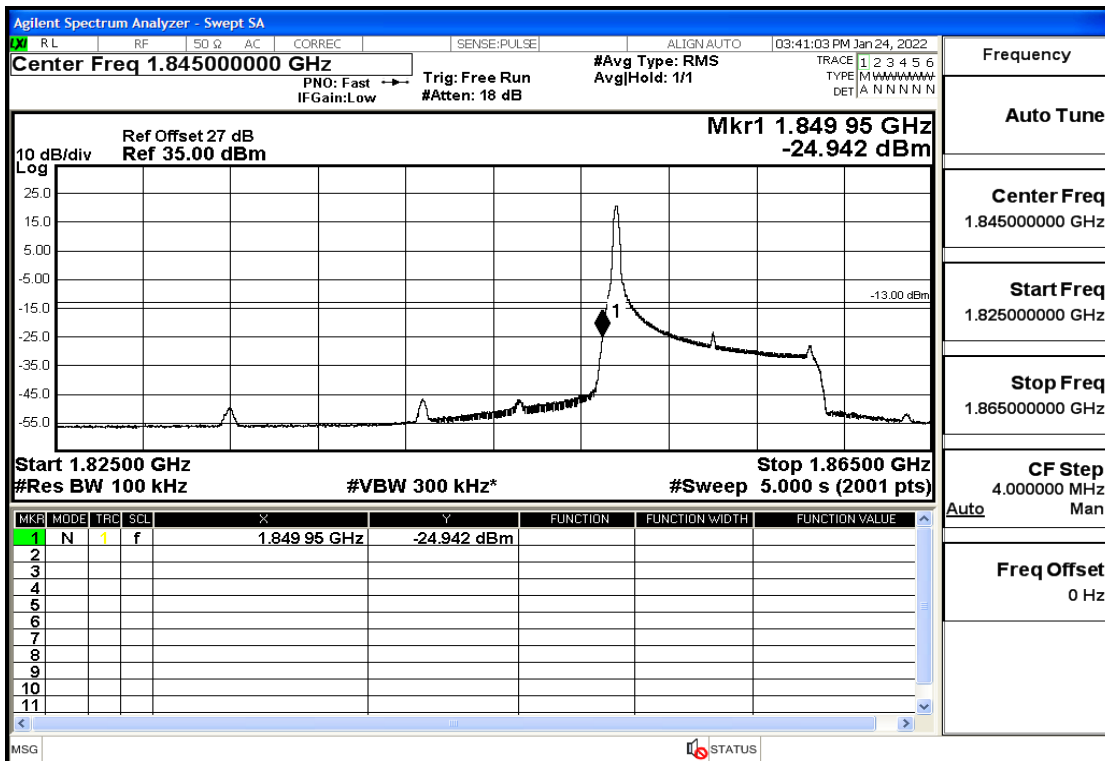

Band2-10-1855-QPSK-1#LOW@Pass