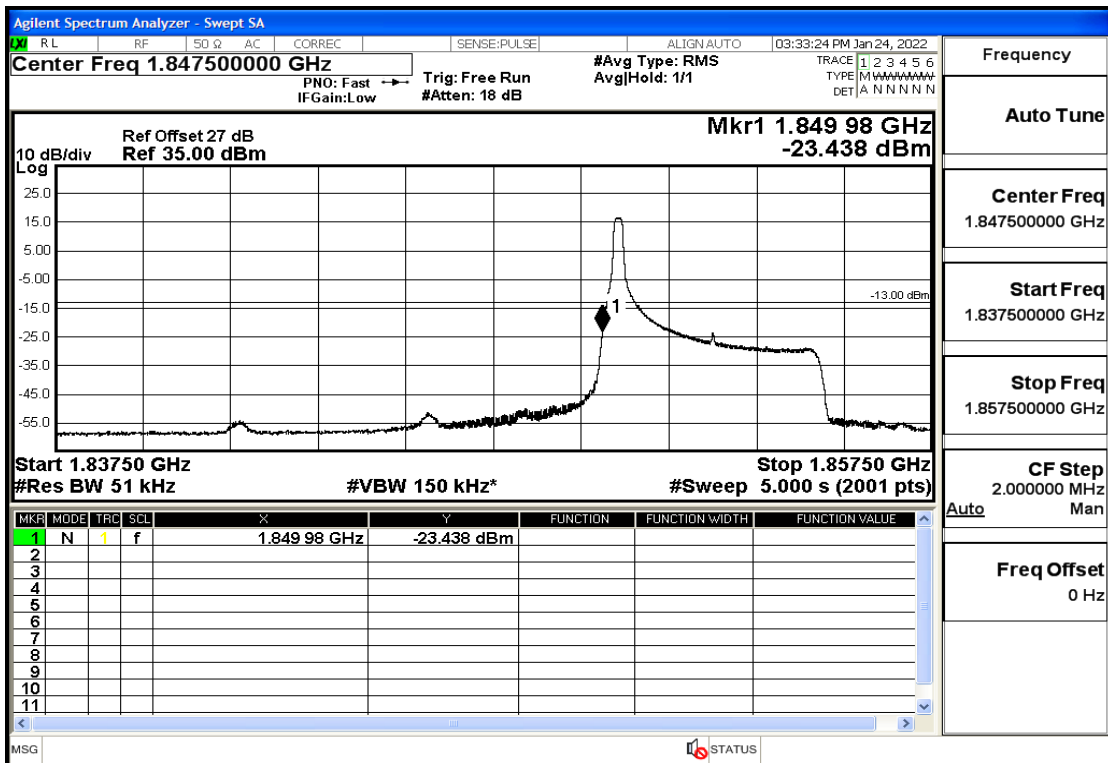

RF Test Data for LTE (Conducted Measurement)

Product Name: Smart phone

Trade Mark: 

Test Model: K58

Sample ID: TZ220102866-1#

FCC ID: 2APX7K58

Environmental Conditions

Temperature:	23.8°C
Relative Humidity:	56%
ATM Pressure:	100.0 kPa
Test Engineer:	Anna Hu
Supervised by:	Hugo Chen
Remark:	For LTE Band2

Band2-3-1908.5-16QAM-15#LOW@Pass

Band2-3-1908.5-16QAM-1#HIGH@Pass

Band2-5-1852.5-QPSK-25#LOW@Pass

Band2-5-1852.5-QPSK-1#LOW@Pass

Band2-5-1852.5-16QAM-25#LOW@Pass

Band2-5-1852.5-16QAM-1#LOW@Pass

Band2-5-1907.5-QPSK-25#LOW@Pass