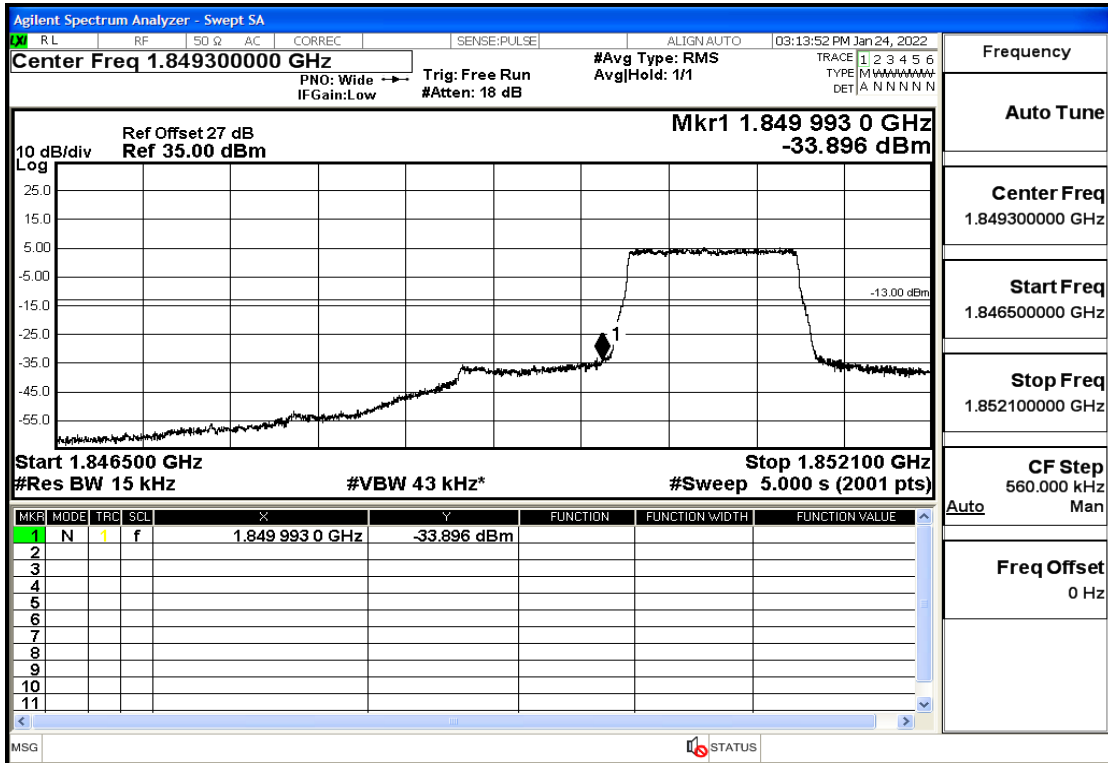

Band2-1.4-1850.7-QPSK-6#LOW@Pass