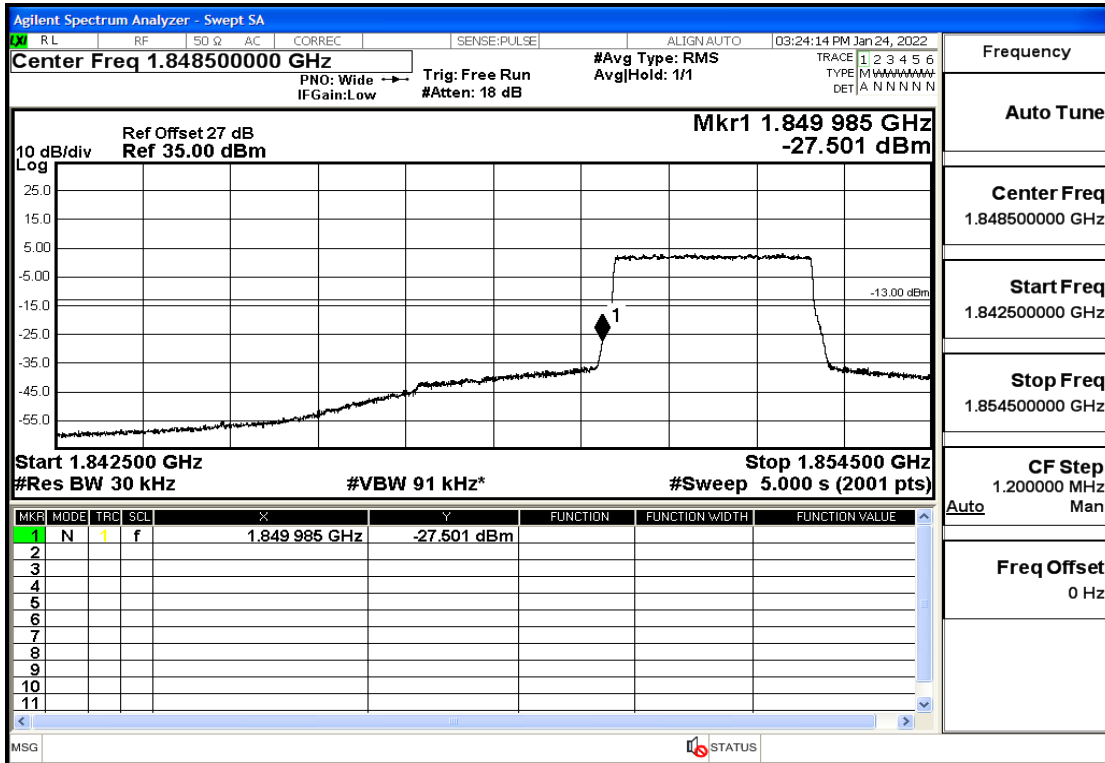

RF Test Data for LTE (Conducted Measurement)

Product Name: Smart phone

Trade Mark: 

Test Model: K58

Sample ID: TZ220102866-1#

FCC ID: 2APX7K58

Environmental Conditions

Temperature:	23.8°C
Relative Humidity:	56%
ATM Pressure:	100.0 kPa
Test Engineer:	Anna Hu
Supervised by:	Hugo Chen
Remark:	For LTE Band2

Band2-1.4-1909.3-16QAM-1#HIGH@Pass

Band2-3-1851.5-QPSK-15#LOW@Pass

Band2-3-1851.5-QPSK-1#LOW@Pass

Band2-3-1851.5-16QAM-15#LOW@Pass

Band2-3-1851.5-16QAM-1#LOW@Pass

Band2-3-1908.5-QPSK-15#LOW@Pass

Band2-3-1908.5-QPSK-1#HIGH@Pass