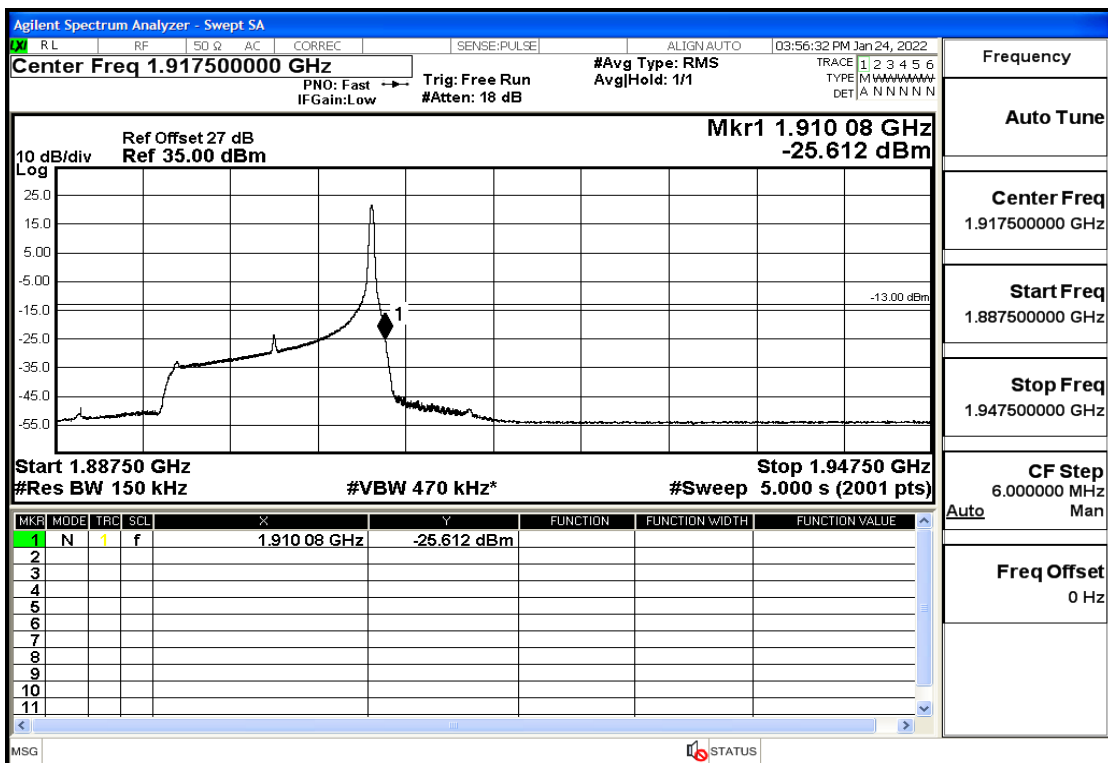

Band2-15-1902.5-QPSK-1#HIGH@Pass