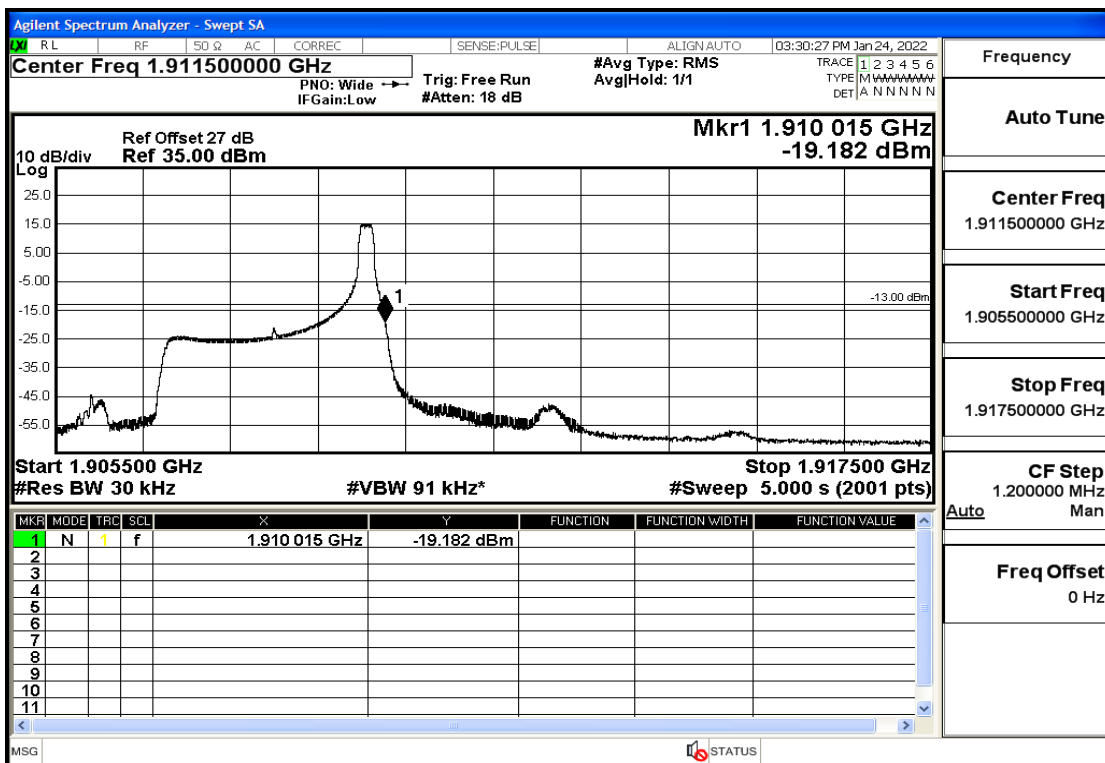

Band2-3-1908.5-16QAM-1#HIGH@Pass