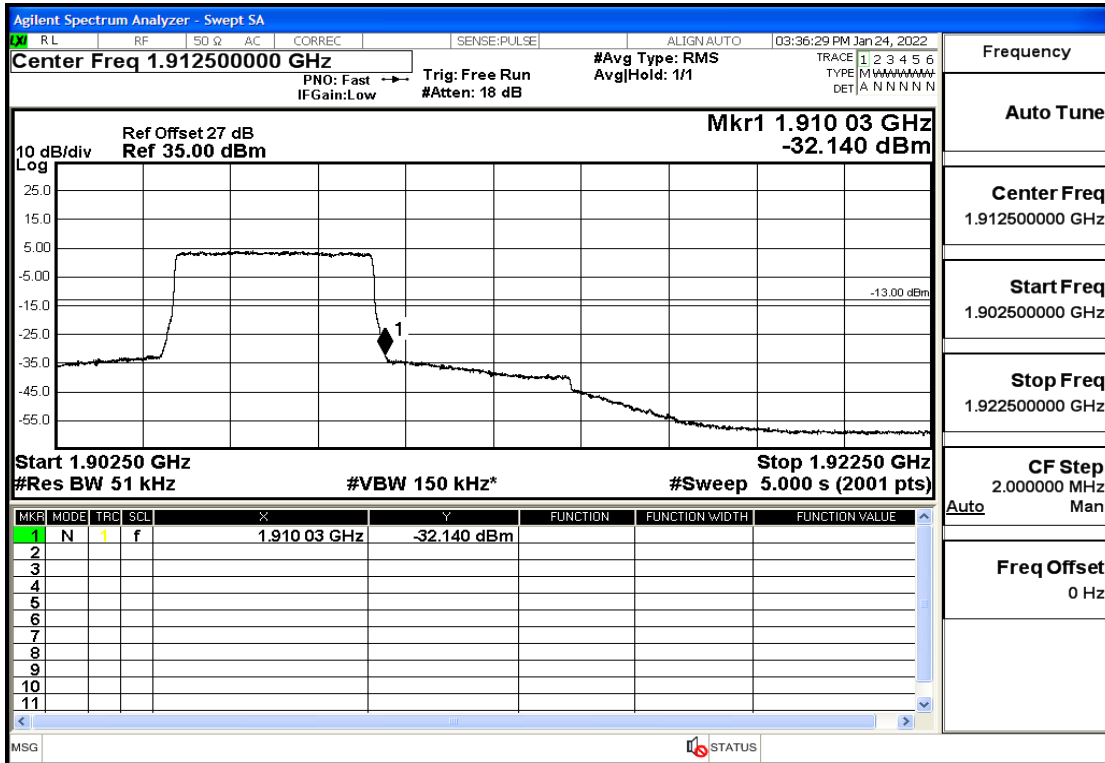

RF Test Data for LTE (Conducted Measurement)

Product Name: Smart phone

Trade Mark: 

Test Model: K58

Sample ID: TZ220102866-1#

FCC ID: 2APX7K58

Environmental Conditions

Temperature:	23.8°C
Relative Humidity:	56%
ATM Pressure:	100.0 kPa
Test Engineer:	Anna Hu
Supervised by:	Hugo Chen
Remark:	For LTE Band2

Band2-3-1908.5-16QAM-15#LOW@Pass

Band2-3-1908.5-16QAM-1#HIGH@Pass

Band2-5-1852.5-QPSK-25#LOW@Pass

Band2-5-1852.5-QPSK-1#LOW@Pass

Band2-5-1852.5-16QAM-25#LOW@Pass

Band2-5-1852.5-16QAM-1#LOW@Pass

Band2-5-1907.5-QPSK-25#LOW@Pass