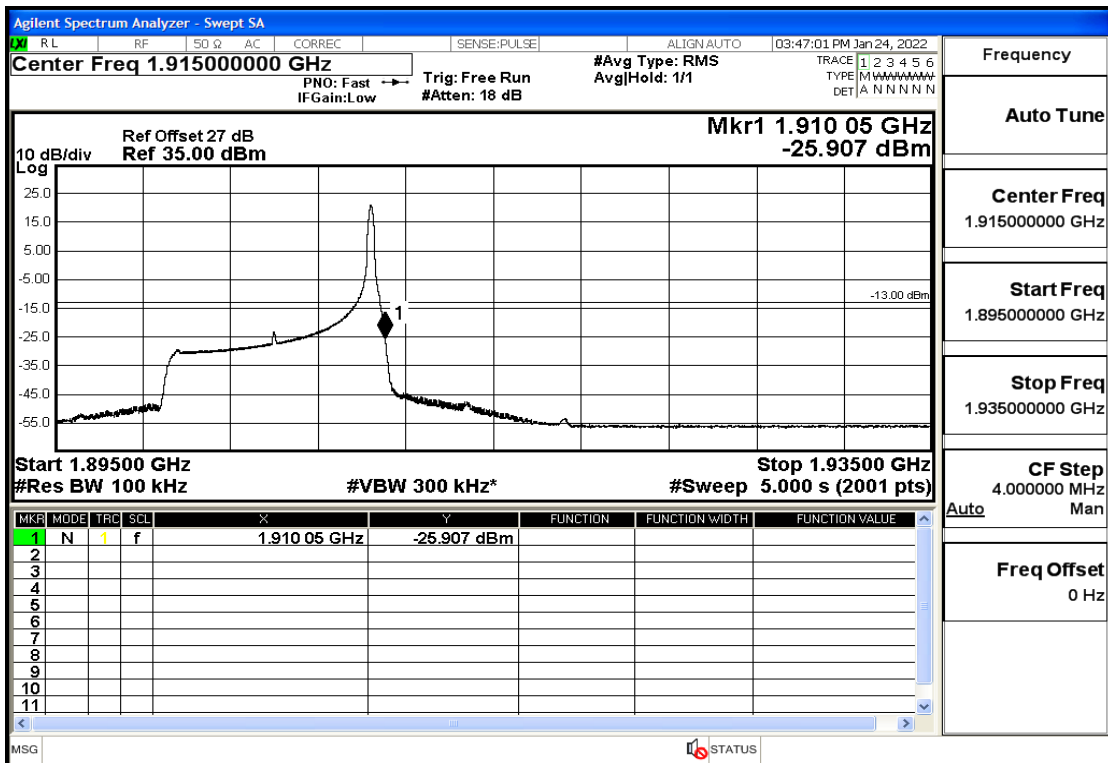

Band2-10-1905-QPSK-1#HIGH@Pass