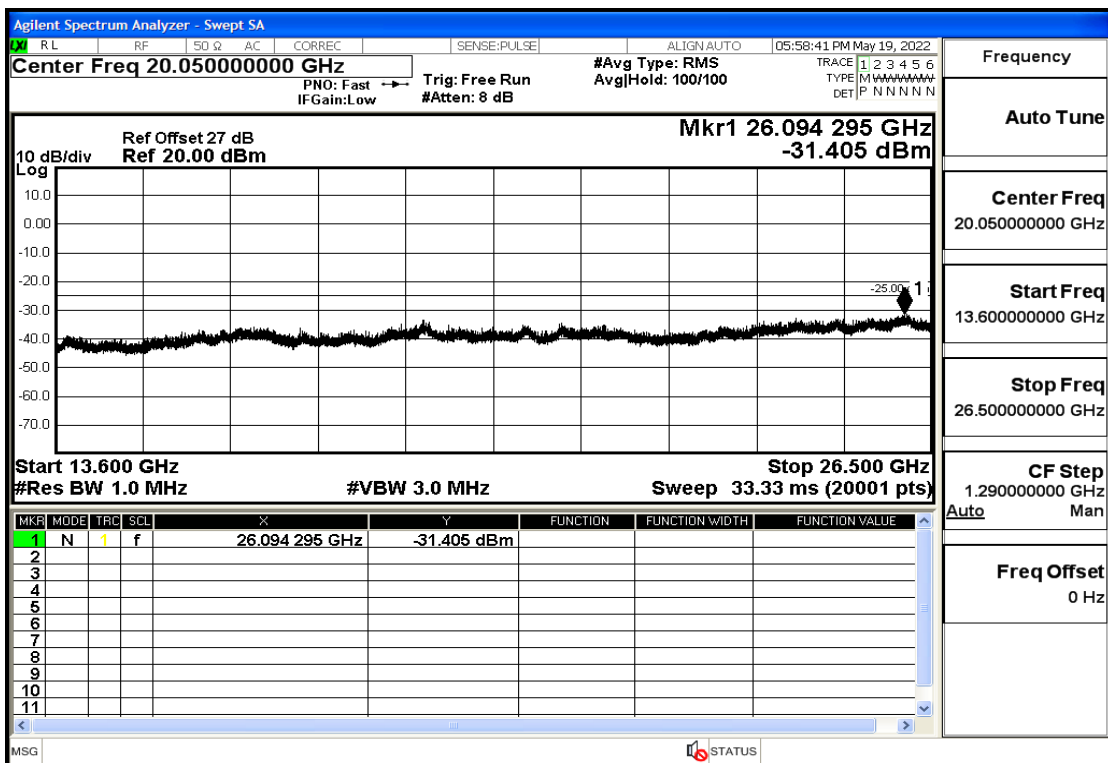

OB7-5-2502.5-QPSK-25#LOW@13.6GHz-26.5GHz@Pass