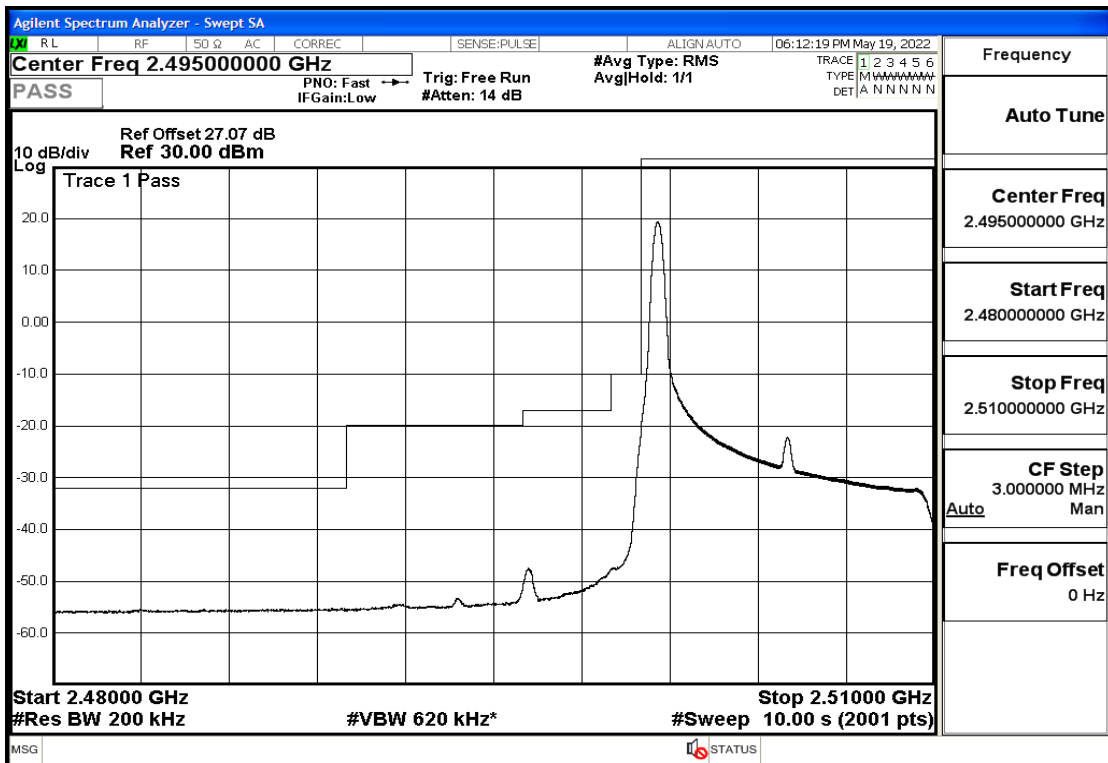

Band7-10-2505-16QAM-1#LOW@Pass