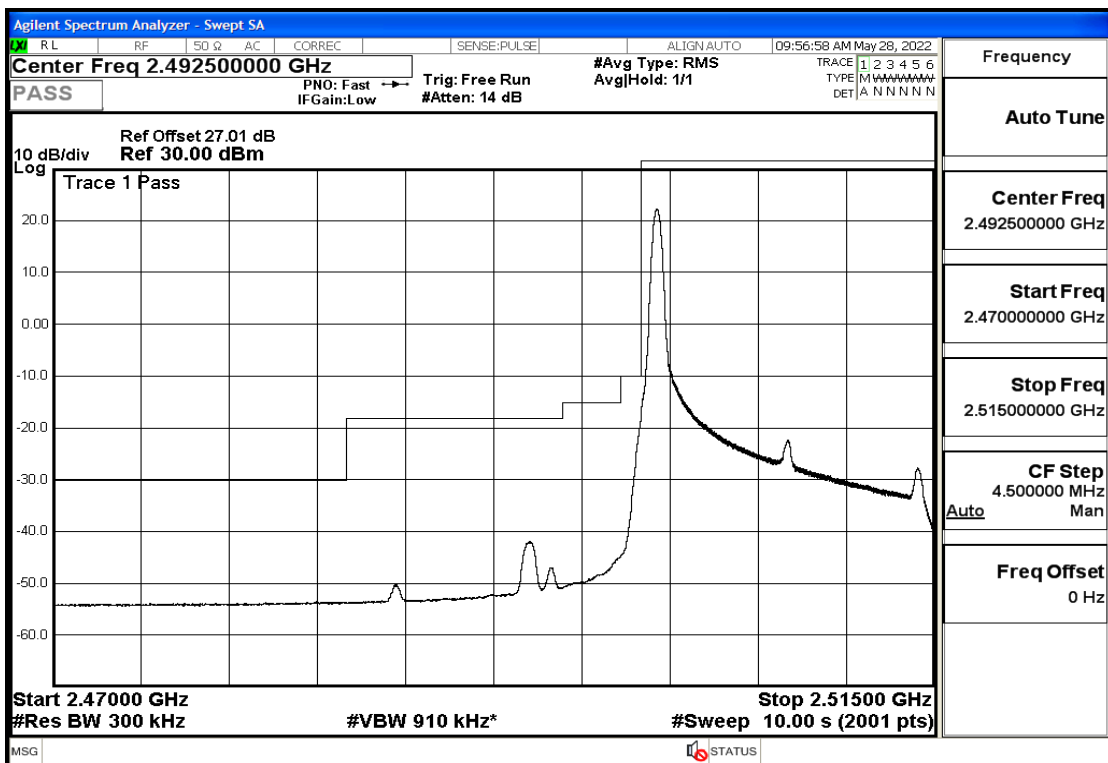

Band7-15-2507.5-QPSK-1#LOW@Pass