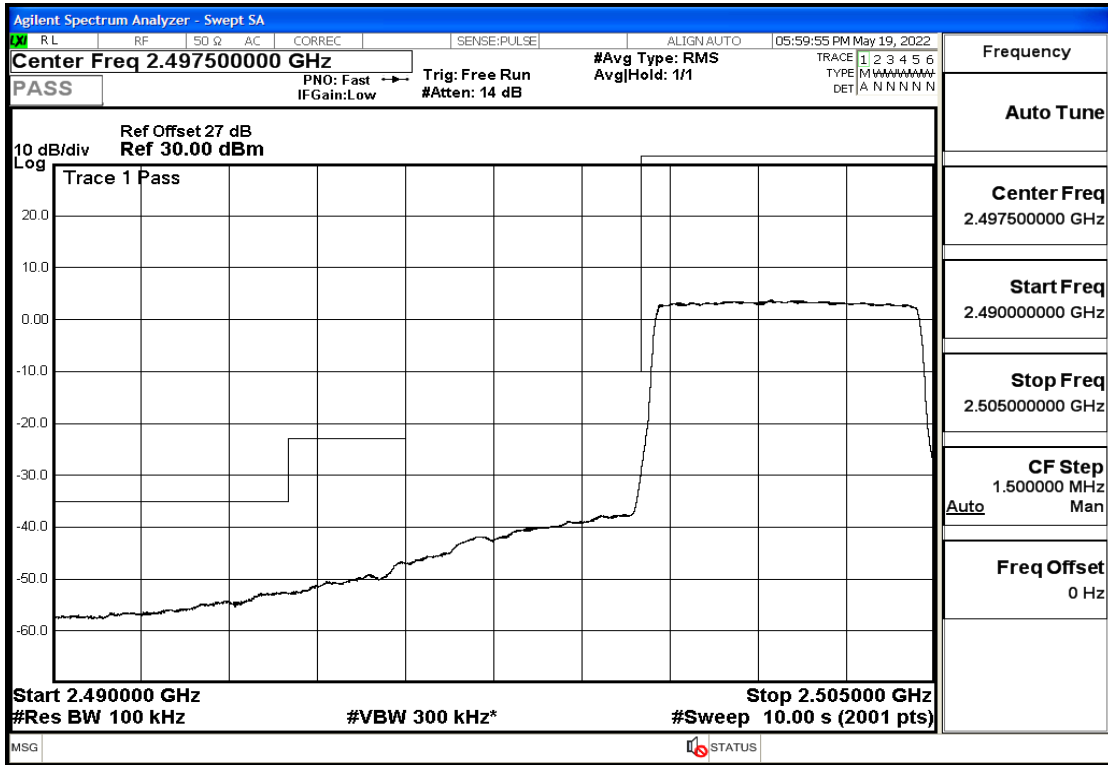

Band7-5-2502.5-16QAM-25#LOW@Pass