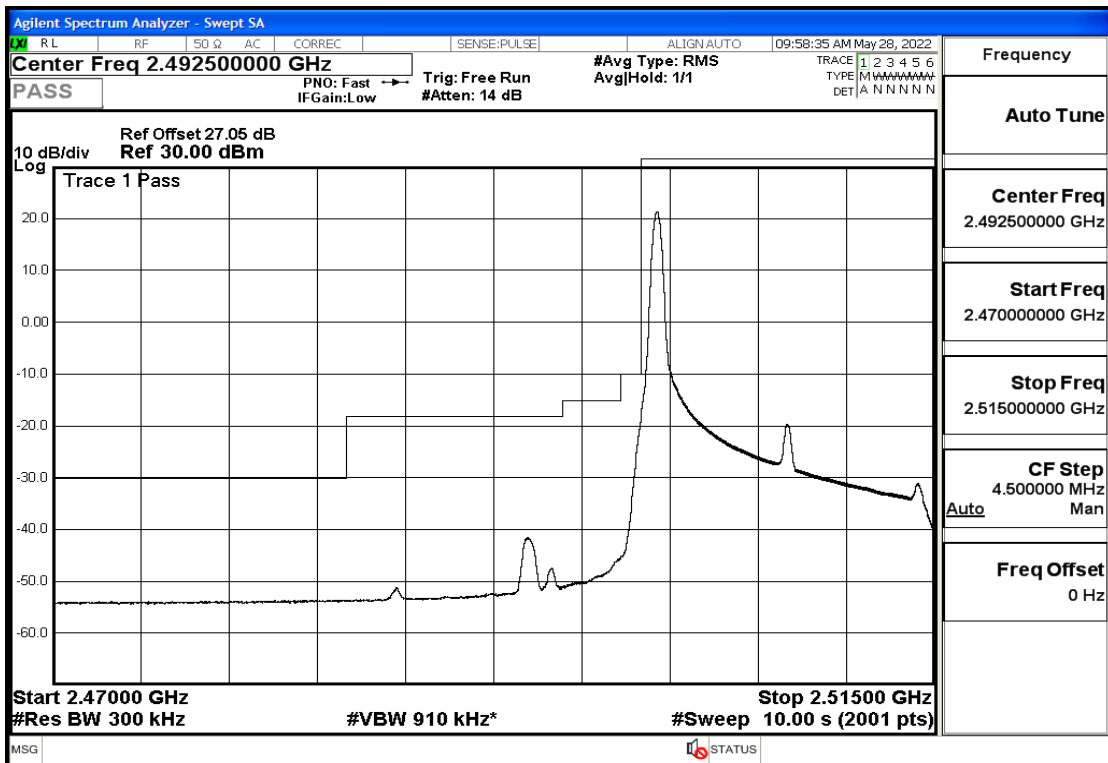

Band7-15-2507.5-16QAM-1#LOW@Pass