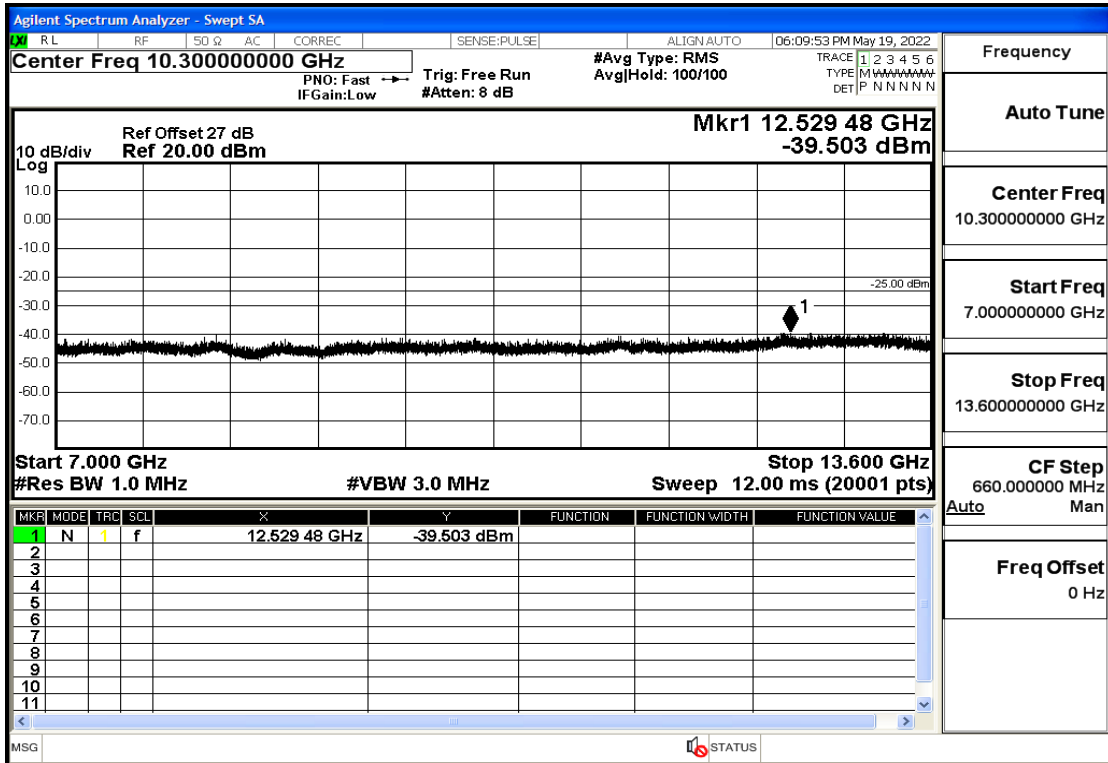

OB7-10-2505-QPSK-50#LOW@7GHz-13.6GHz@Pass