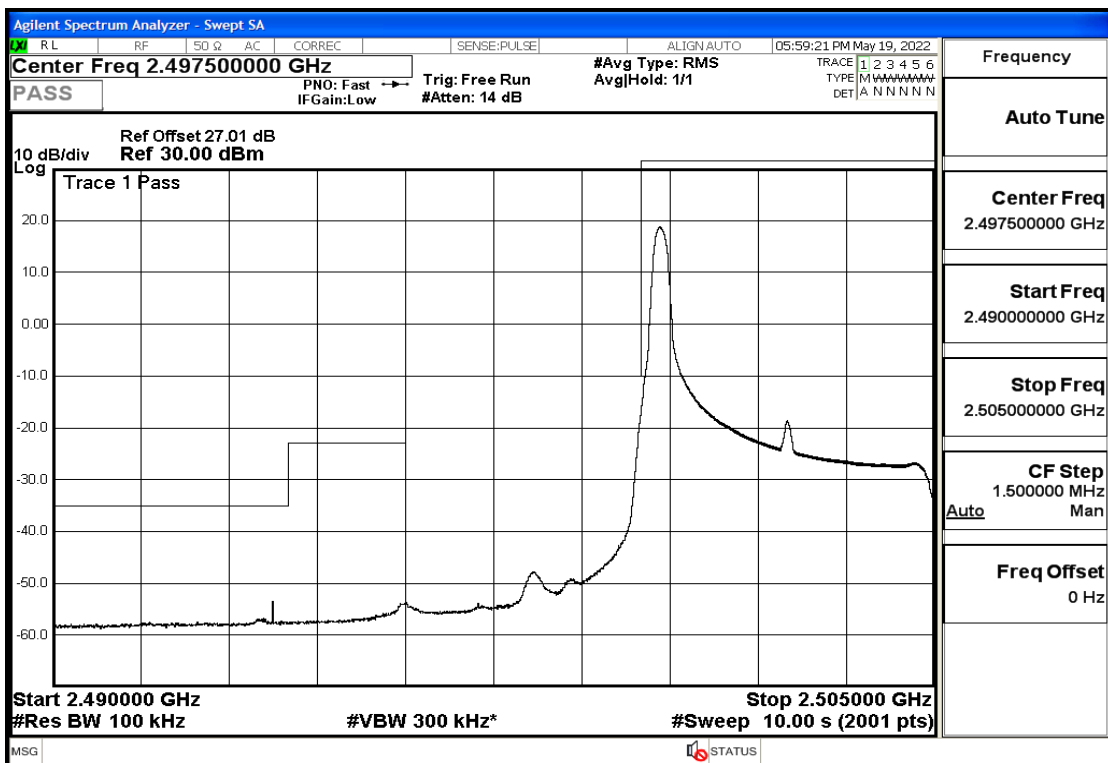

Band7-5-2502.5-QPSK-1#LOW@Pass