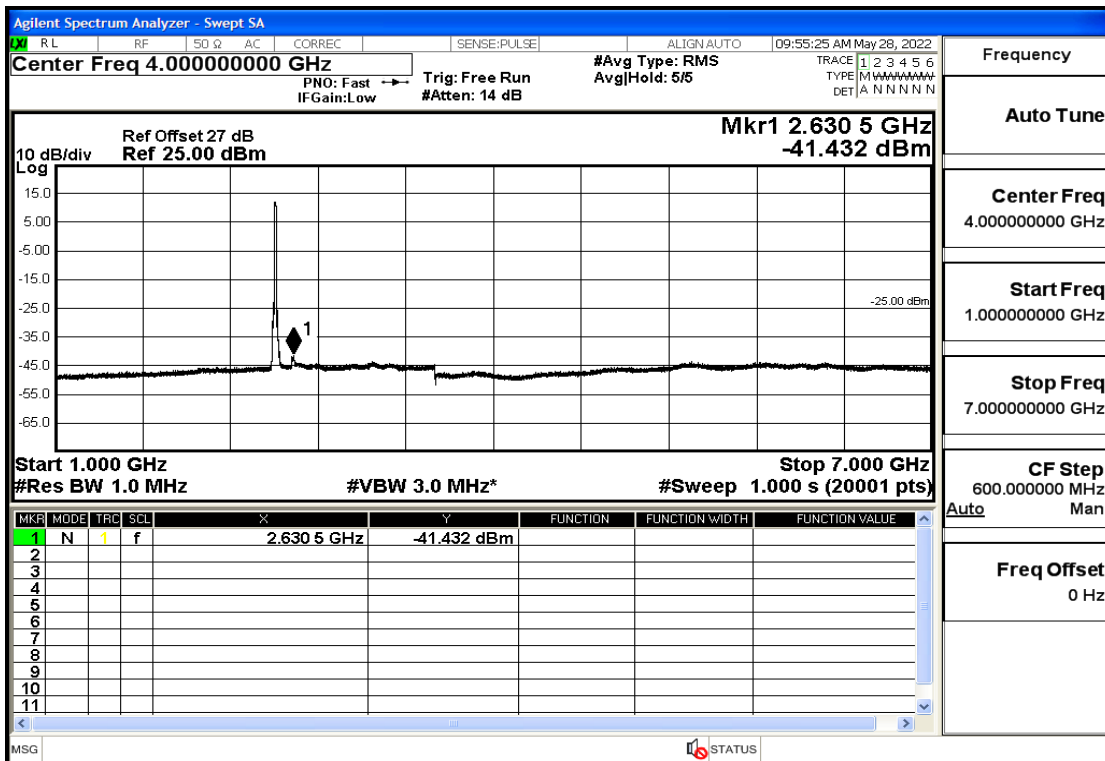

OB7-15-2507.5-QPSK-75#LOW@1GHz-7GHz@Pass