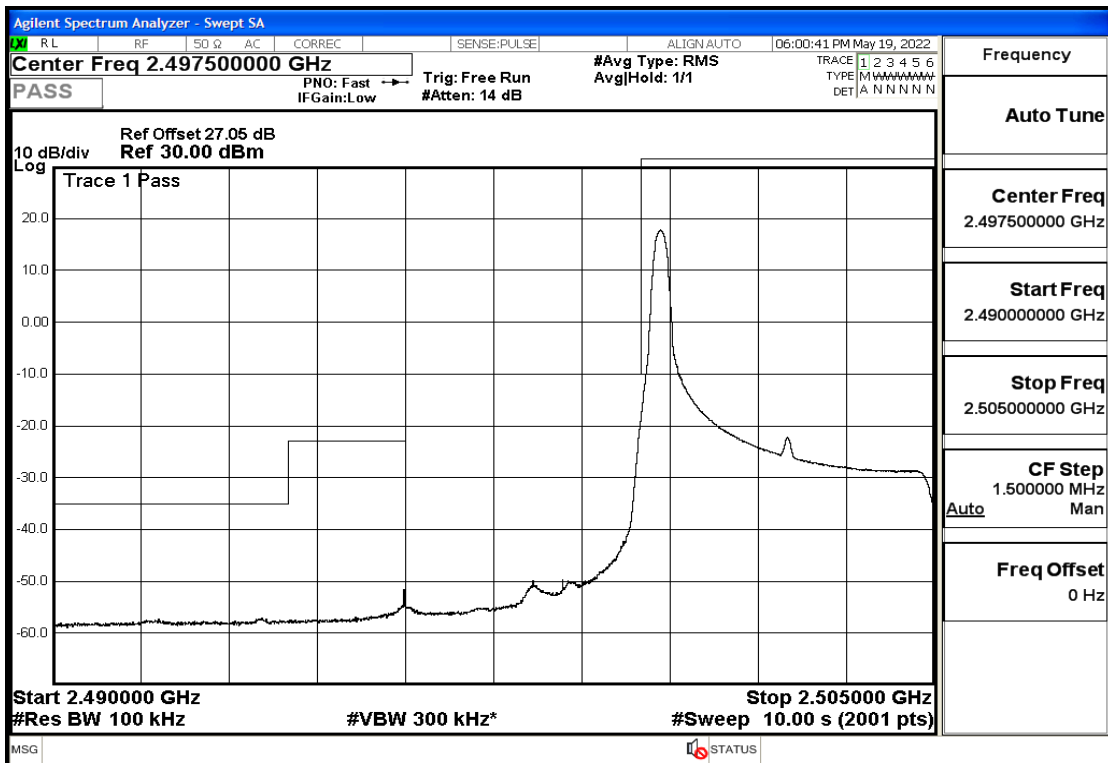

Band7-5-2502.5-16QAM-1#LOW@Pass