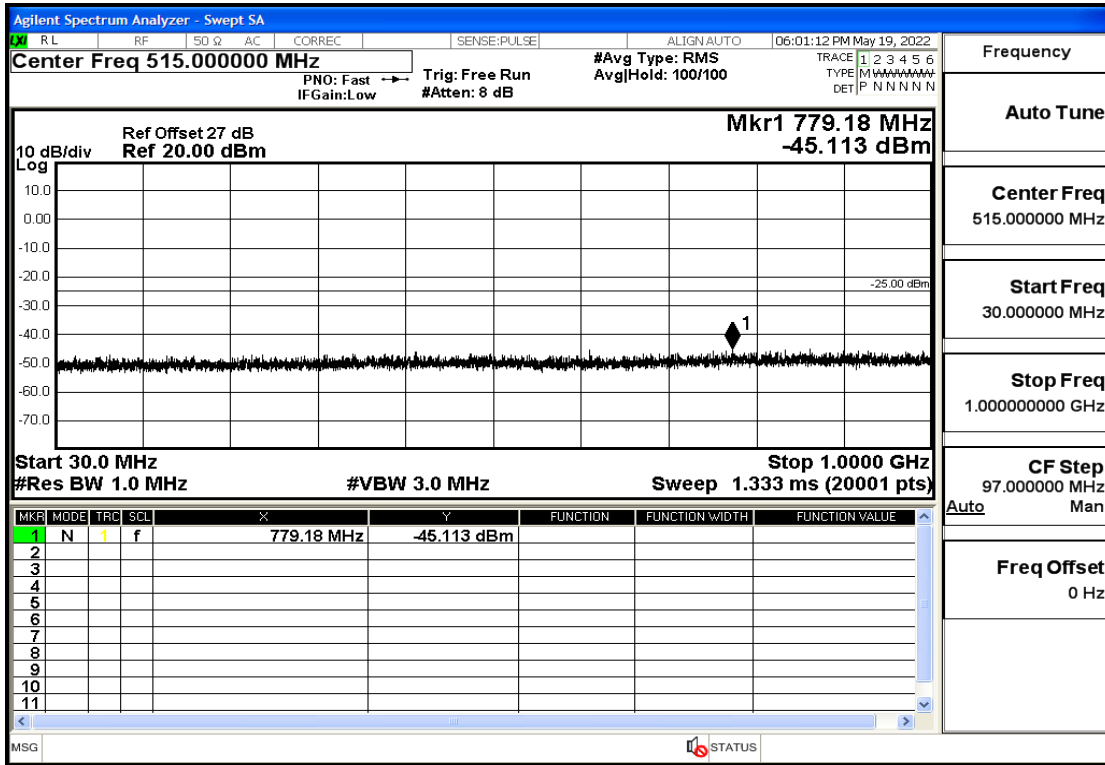

OB7-5-2535-QPSK-25#LOW@30mHz-1GHz@Pass