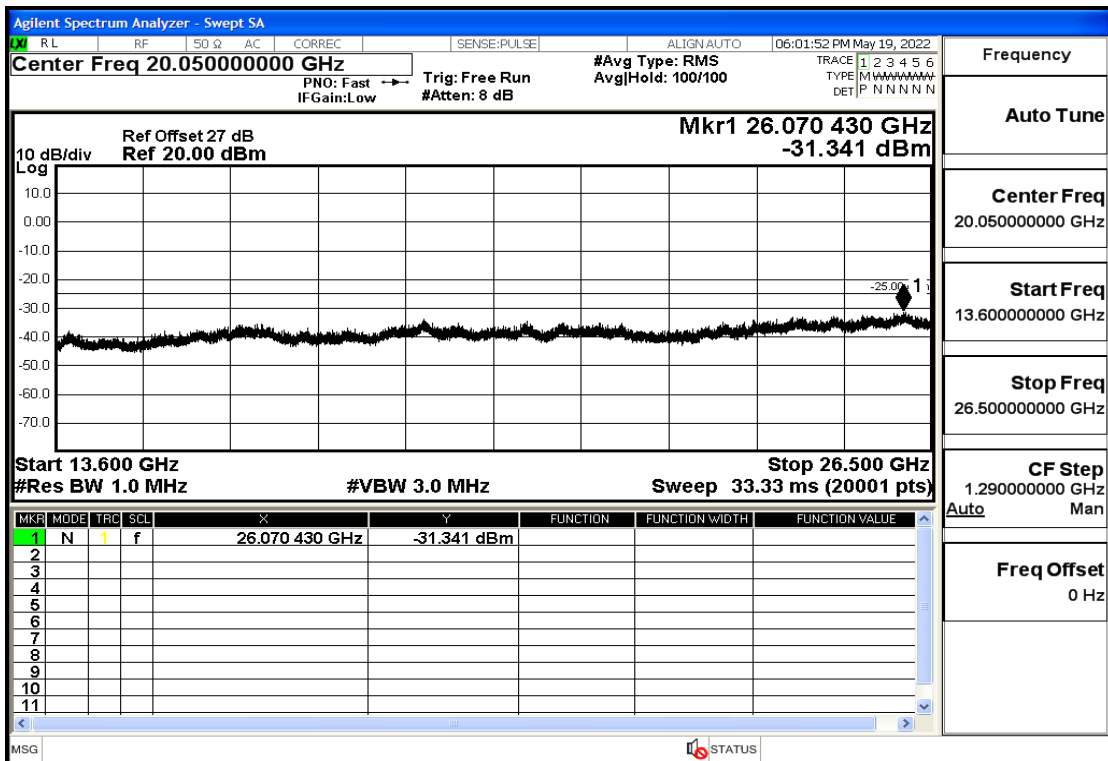

OB7-5-2535-QPSK-25#LOW@13.6GHz-26.5GHz@Pass