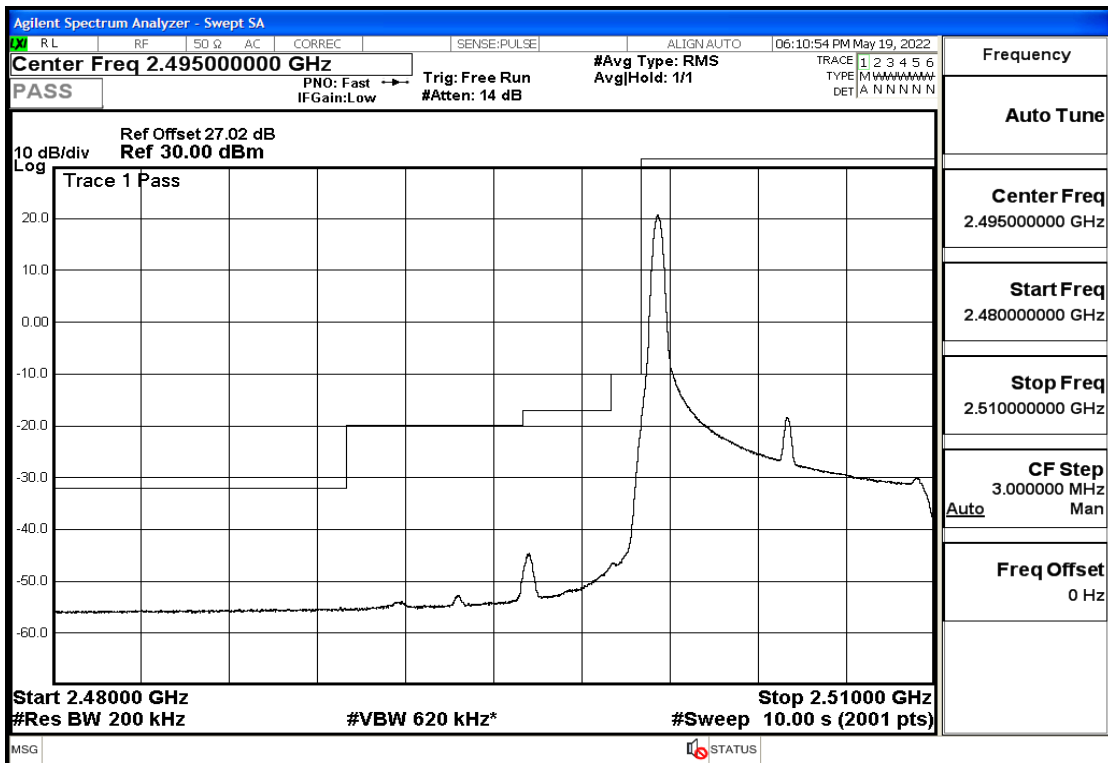

Band7-10-2505-QPSK-1#LOW@Pass