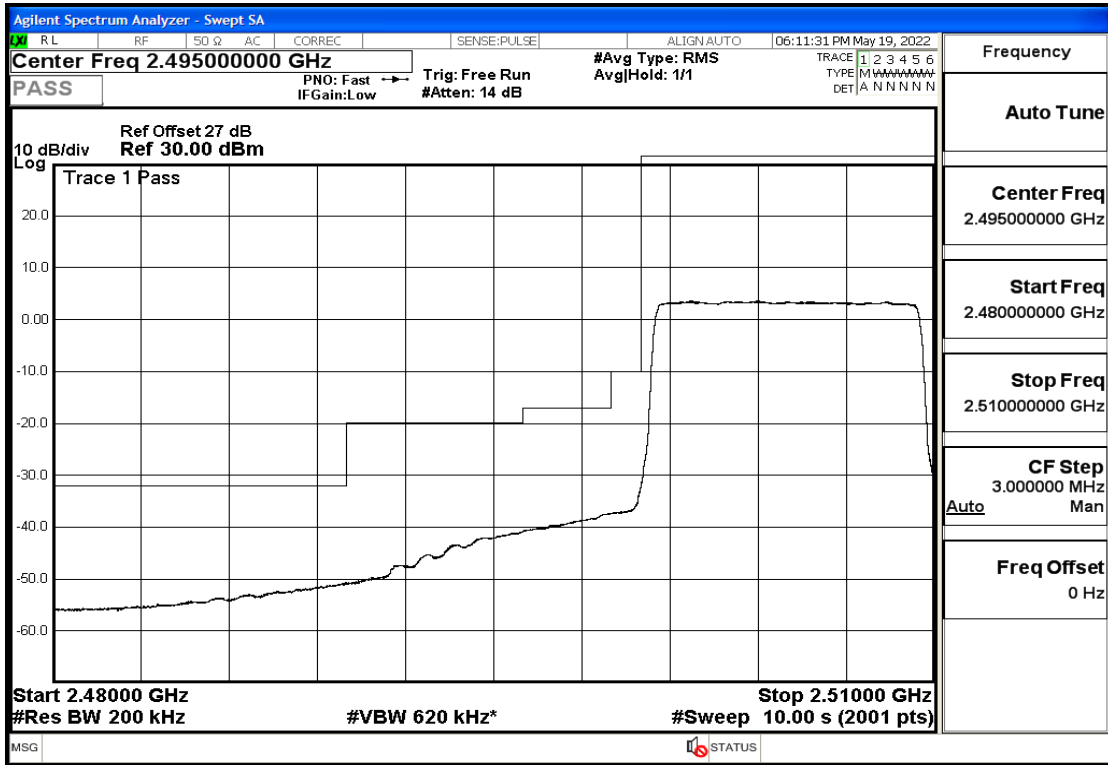

Band7-10-2505-16QAM-50#LOW@Pass