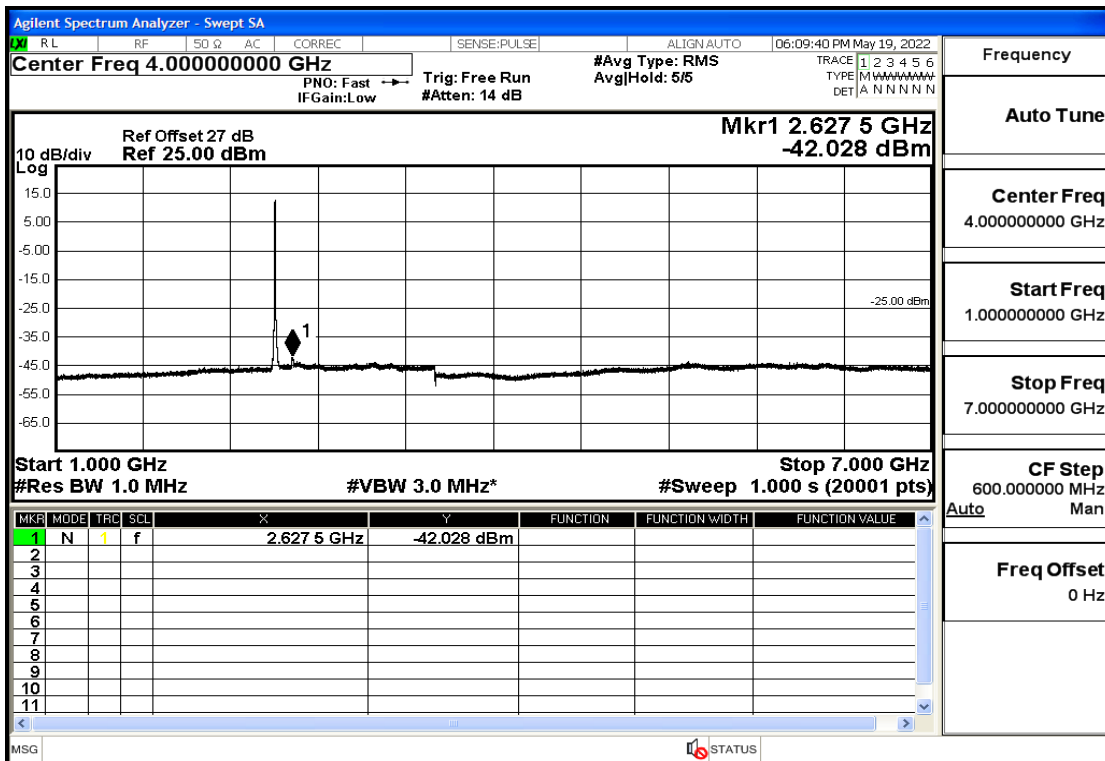

OB7-10-2505-QPSK-50#LOW@1GHz-7GHz@Pass