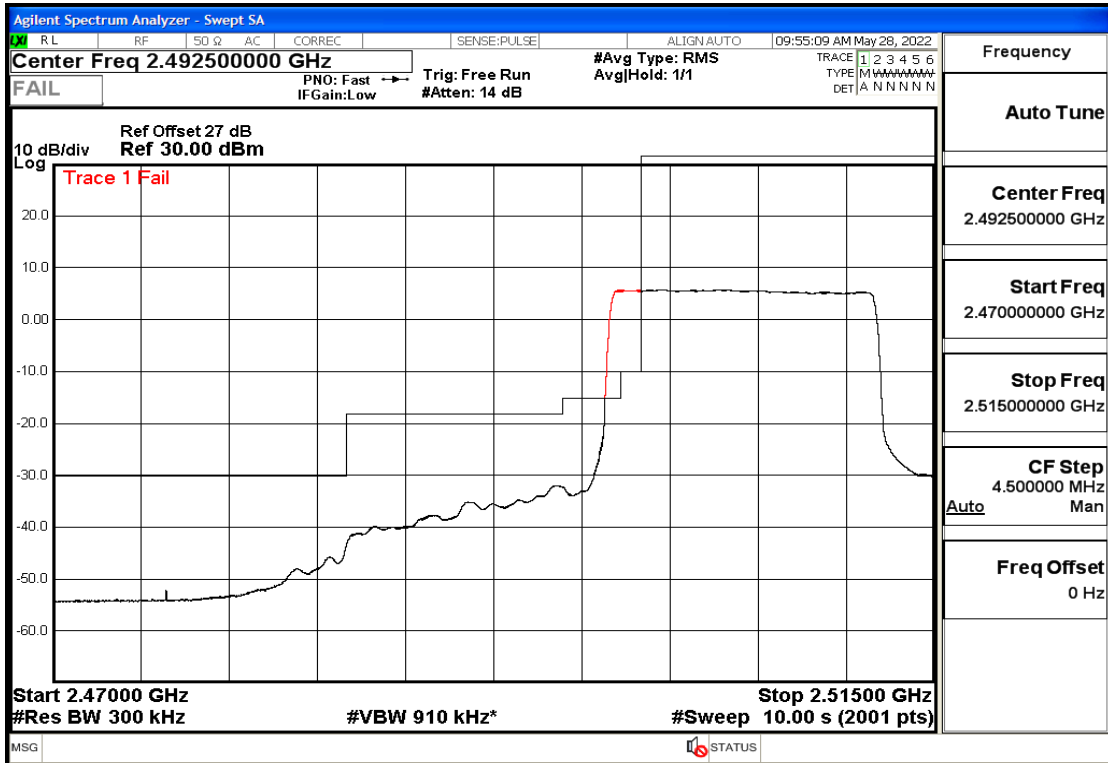

Band7-15-2507.5-QPSK-75#LOW@Fail