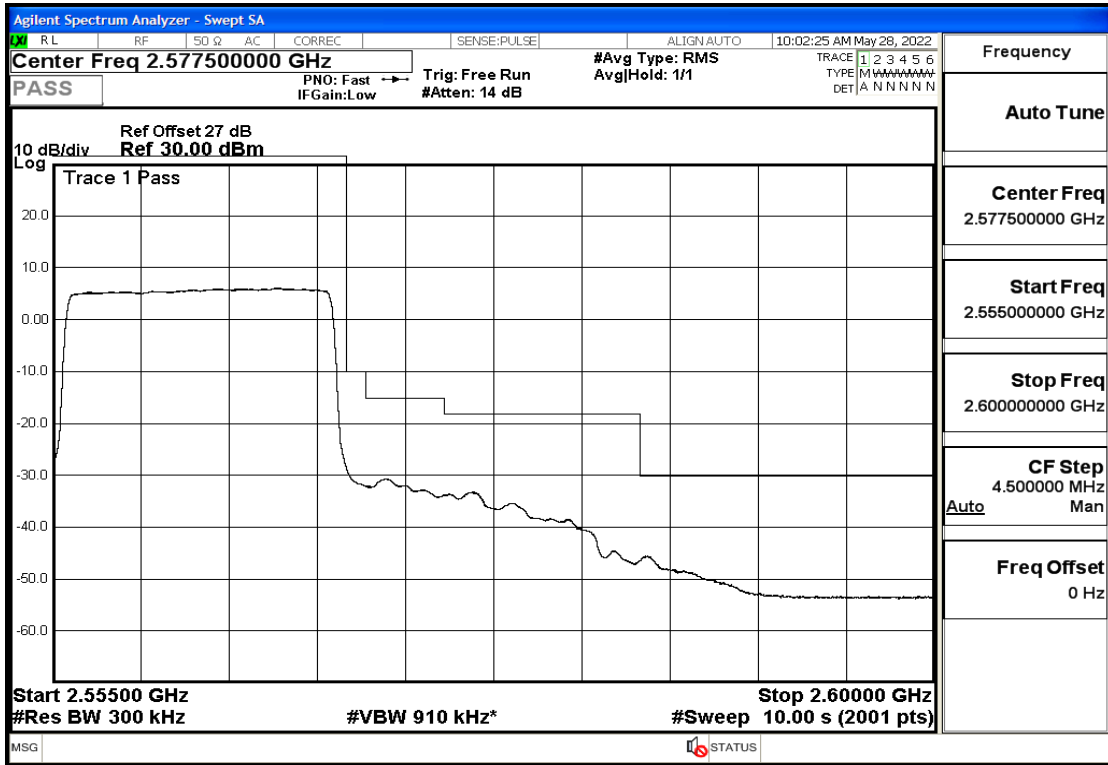

Band7-15-2562.5-QPSK-75#LOW@Pass