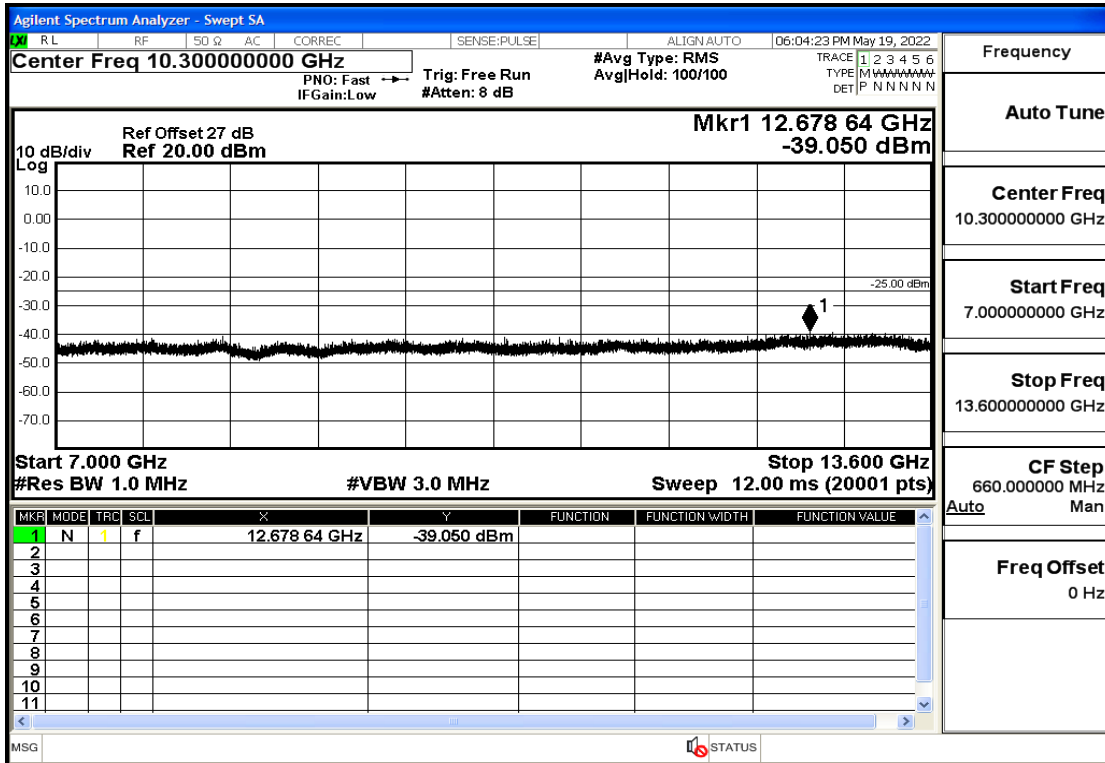

OB7-5-2567.5-QPSK-25#LOW@7GHz-13.6GHz@Pass