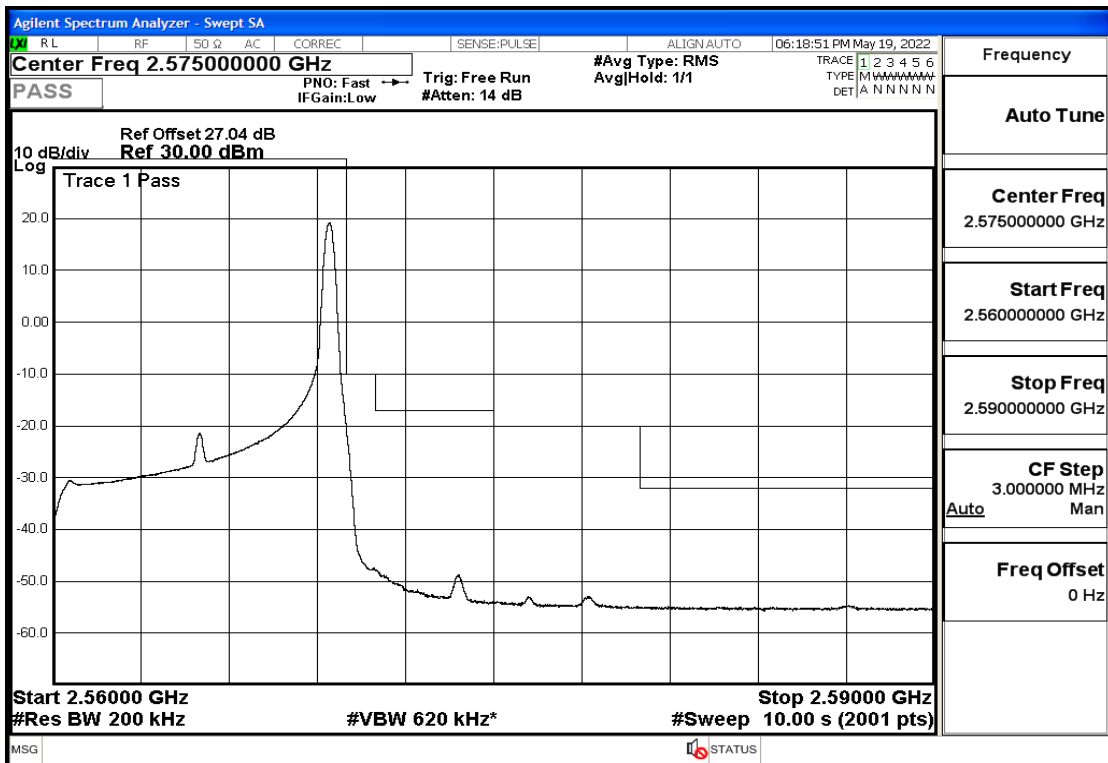

Band7-10-2565-16QAM-1#HIGH@Pass