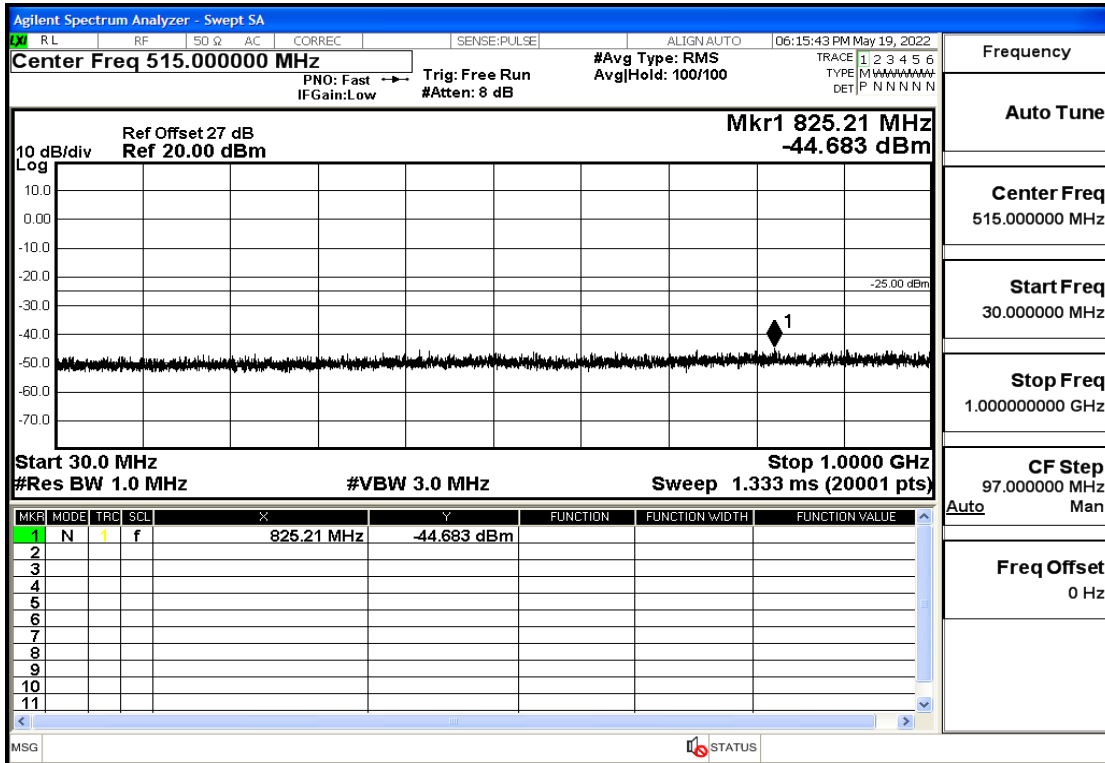

OB7-10-2565-QPSK-50#LOW@30mHz-1GHz@Pass