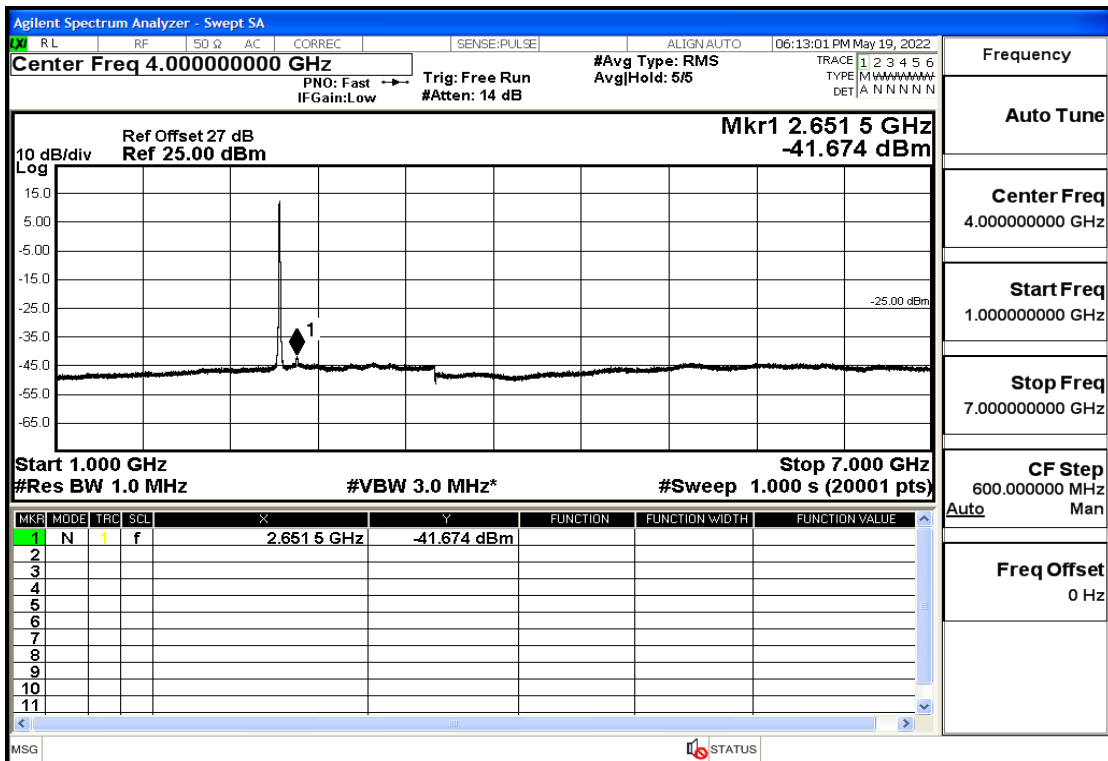

OB7-10-2535-QPSK-50#LOW@1GHz-7GHz@Pass