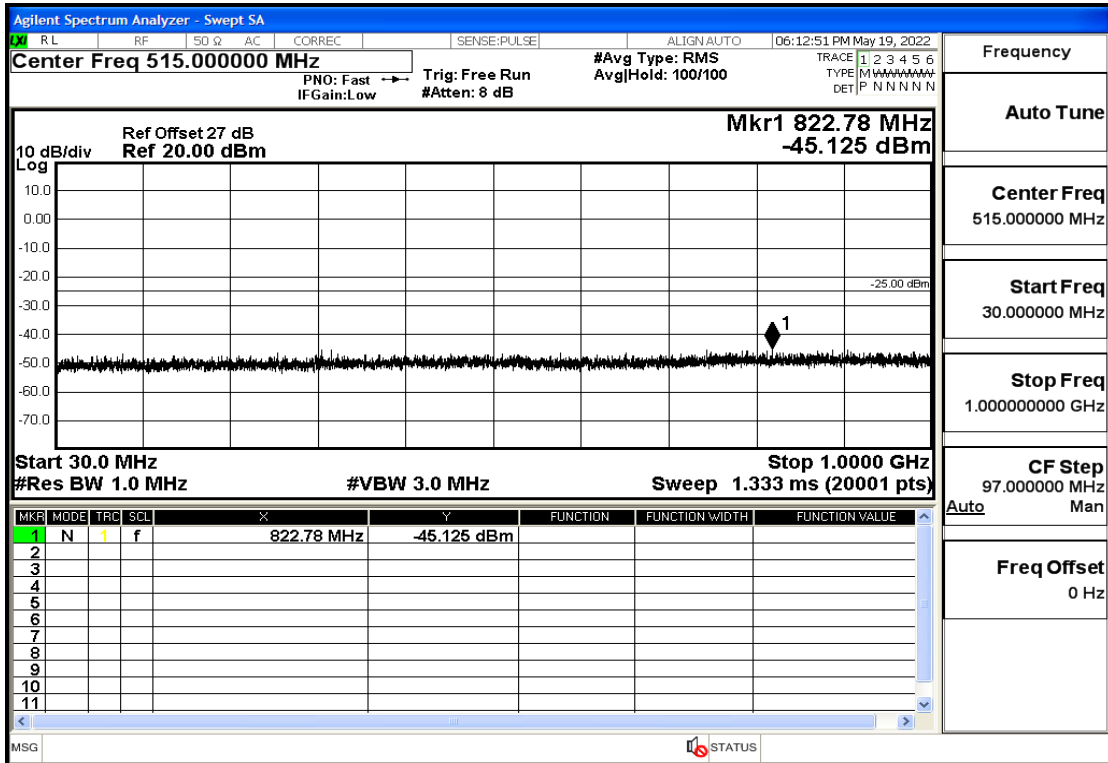

OB7-10-2535-QPSK-50#LOW@30mHz-1GHz@Pass