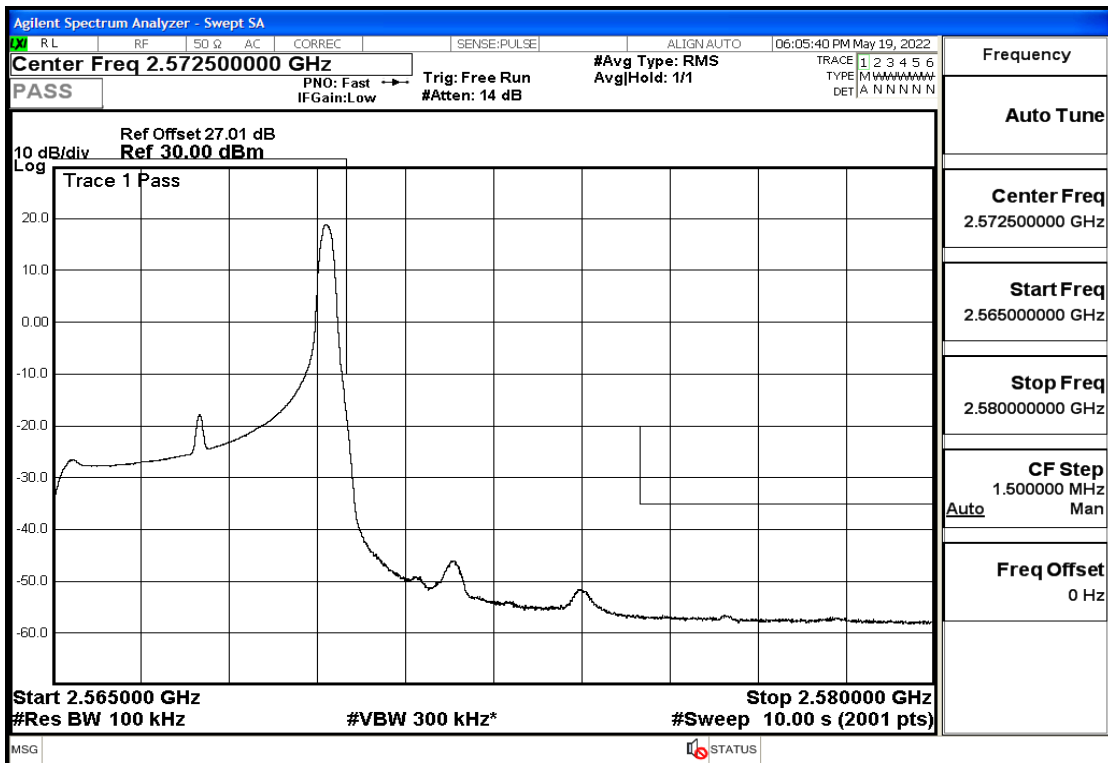

Band7-5-2567.5-QPSK-1#HIGH@Pass