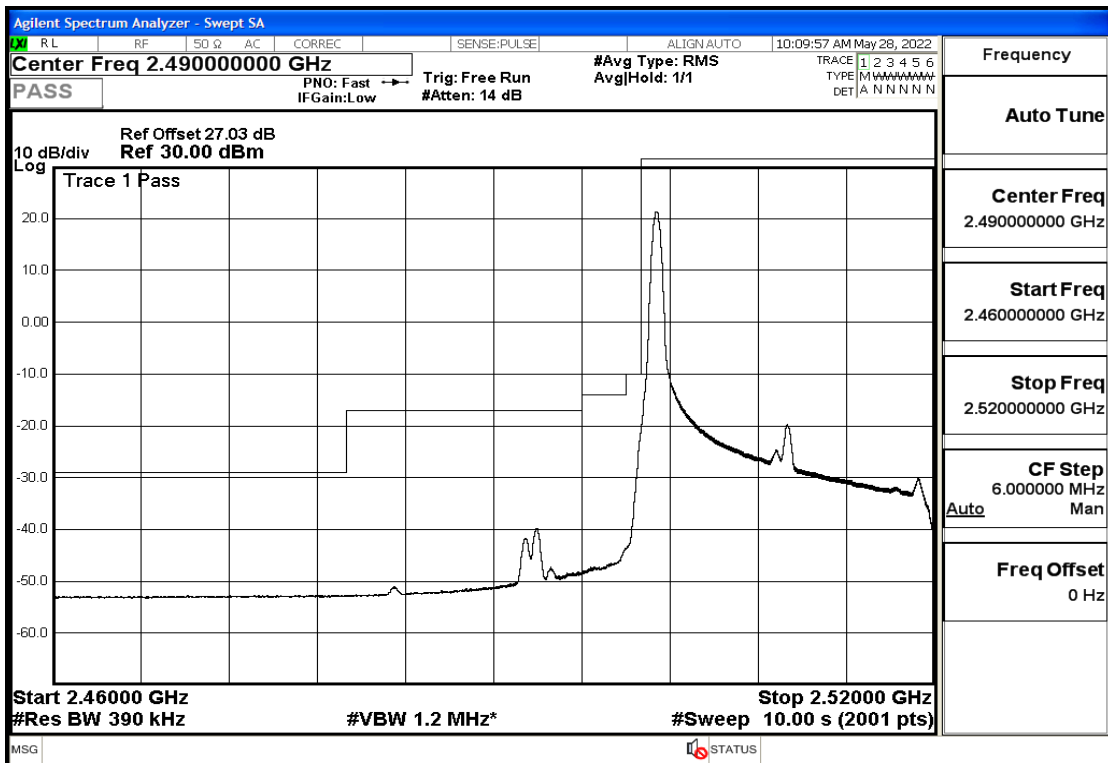

Band7-20-2510-16QAM-1#LOW@Pass