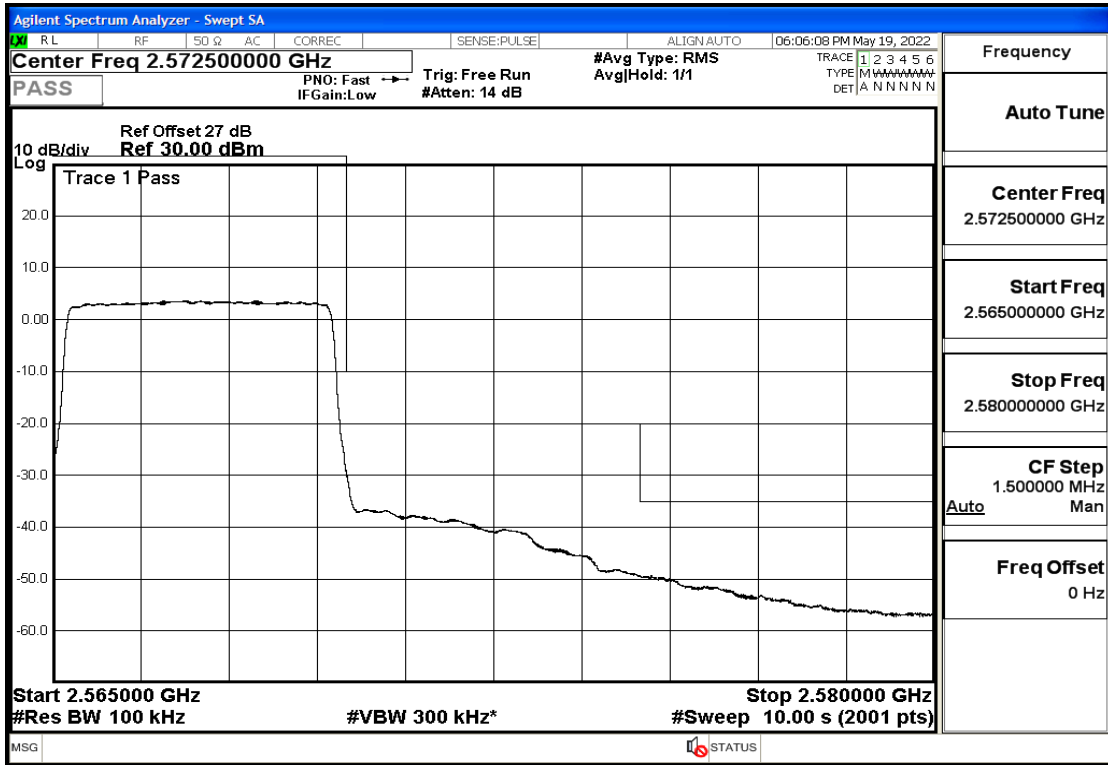

Band7-5-2567.5-16QAM-25#LOW@Pass