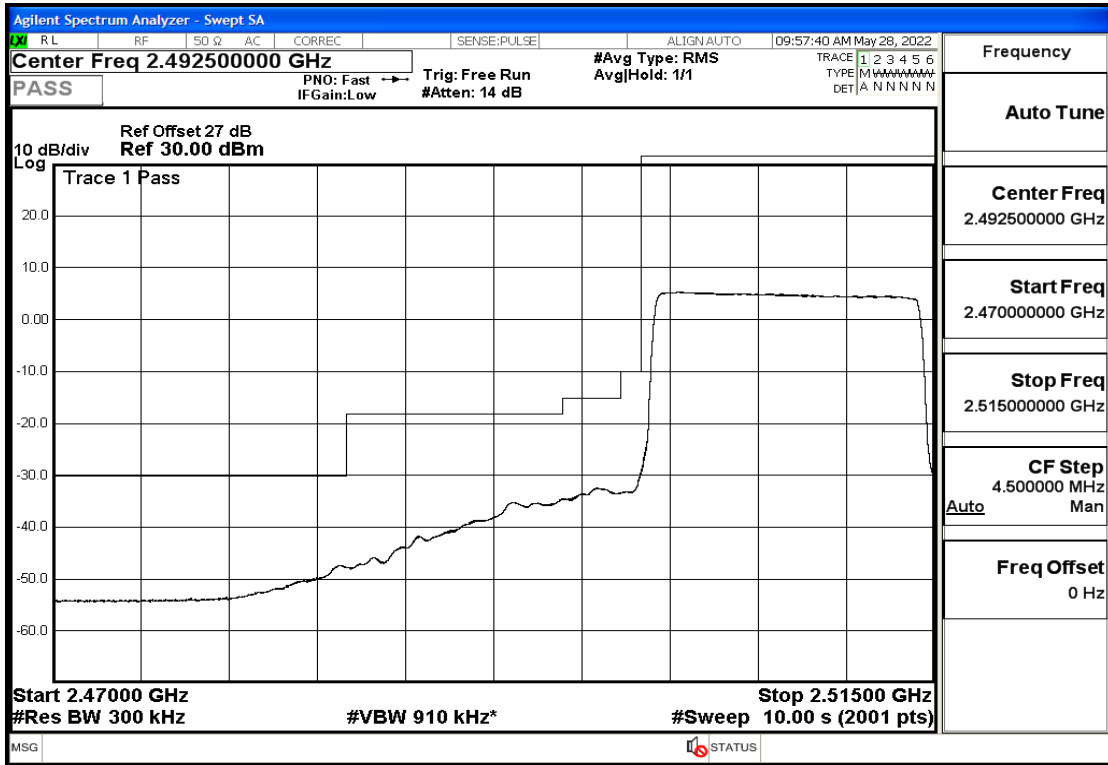

Band7-15-2507.5-16QAM-75#LOW@Pass