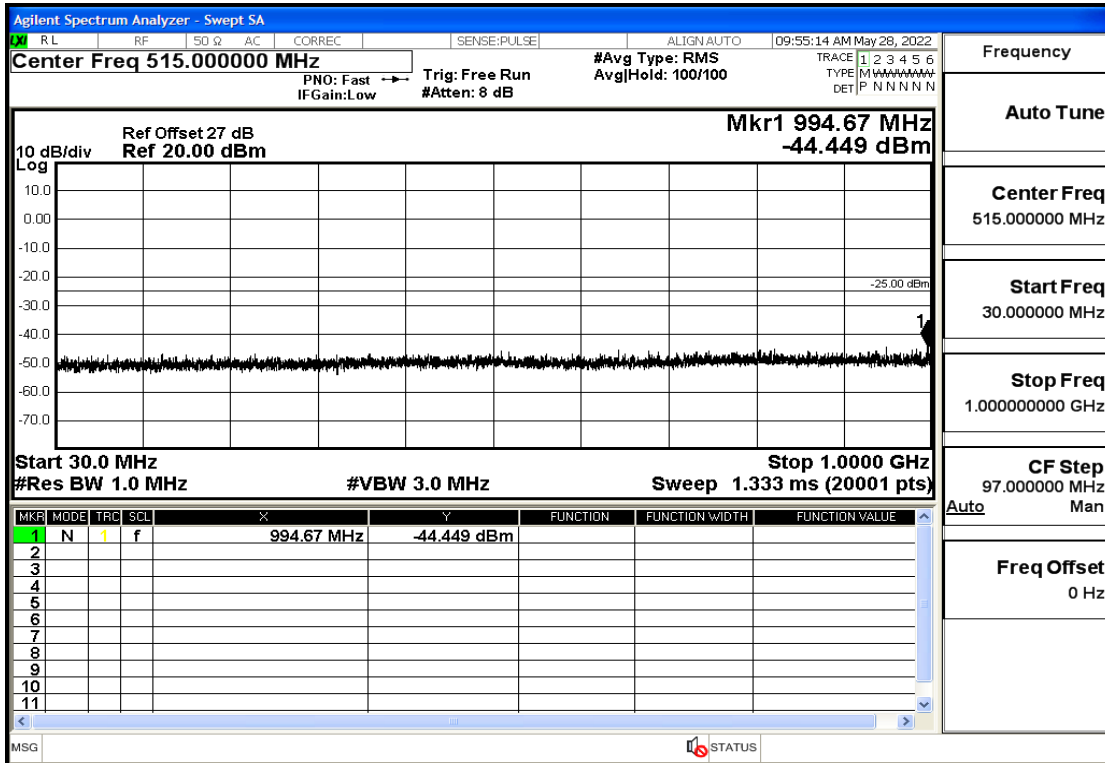

OB7-15-2507.5-QPSK-75#LOW@30mHz-1GHz@Pass