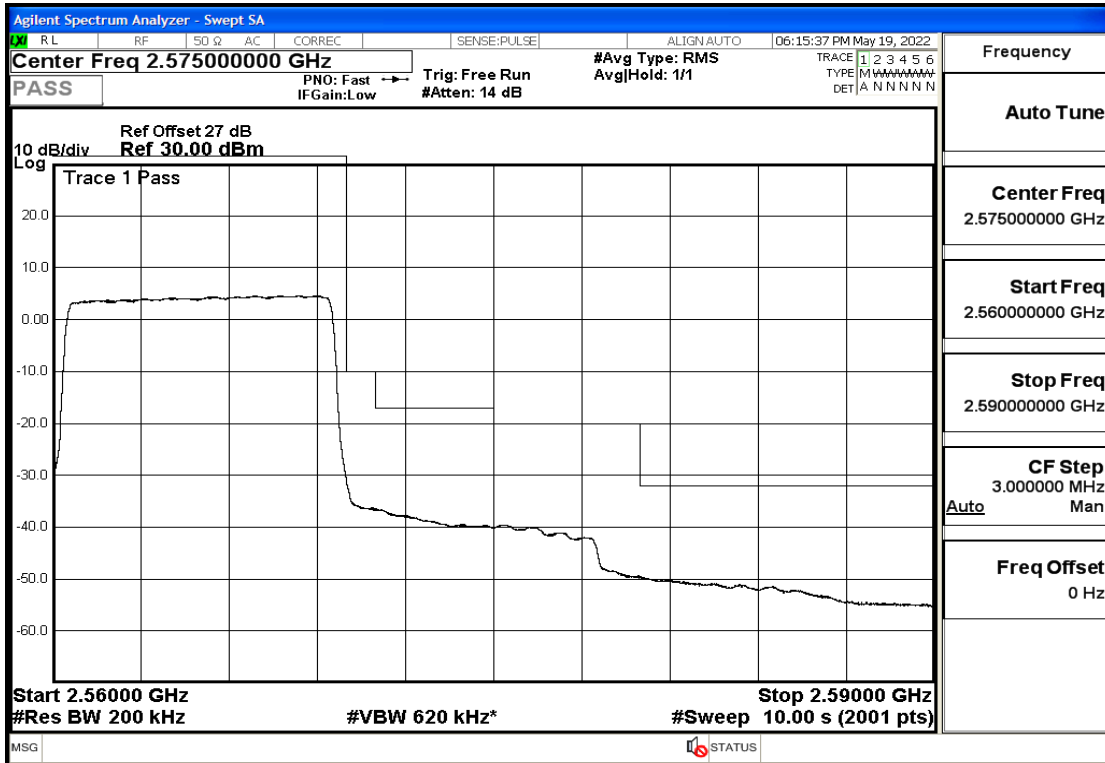

Band7-10-2565-QPSK-50#LOW@Pass