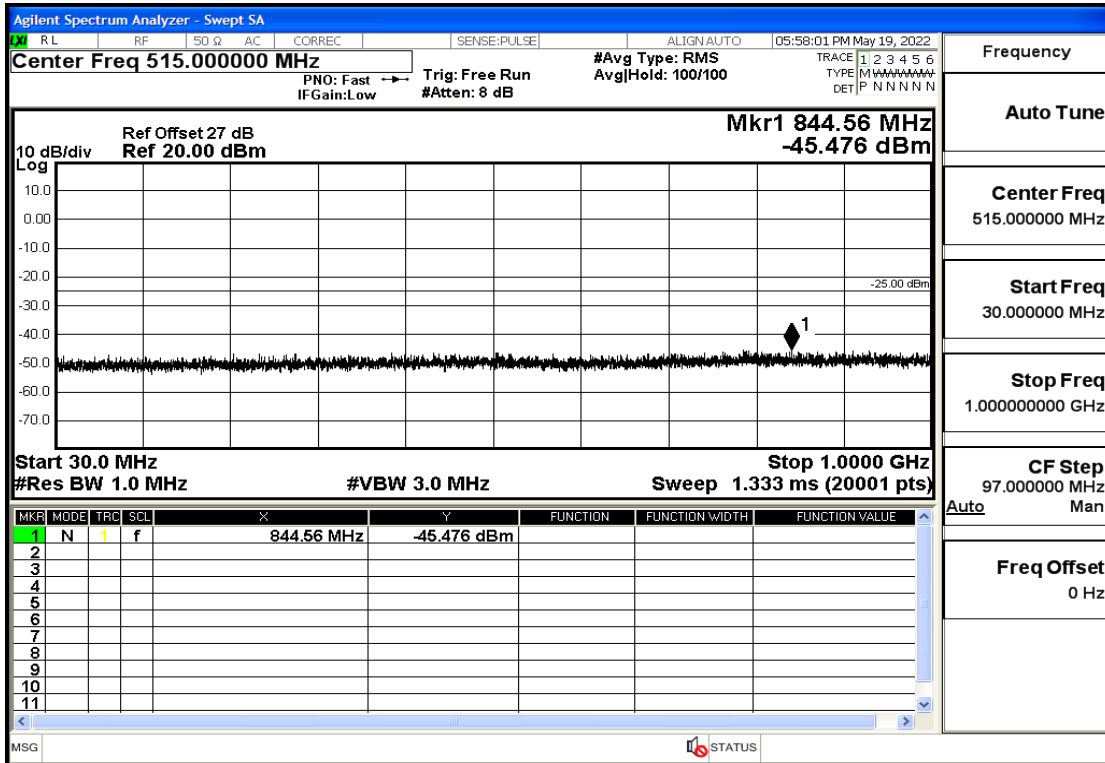

OB7-5-2502.5-QPSK-25#LOW@30mHz-1GHz@Pass