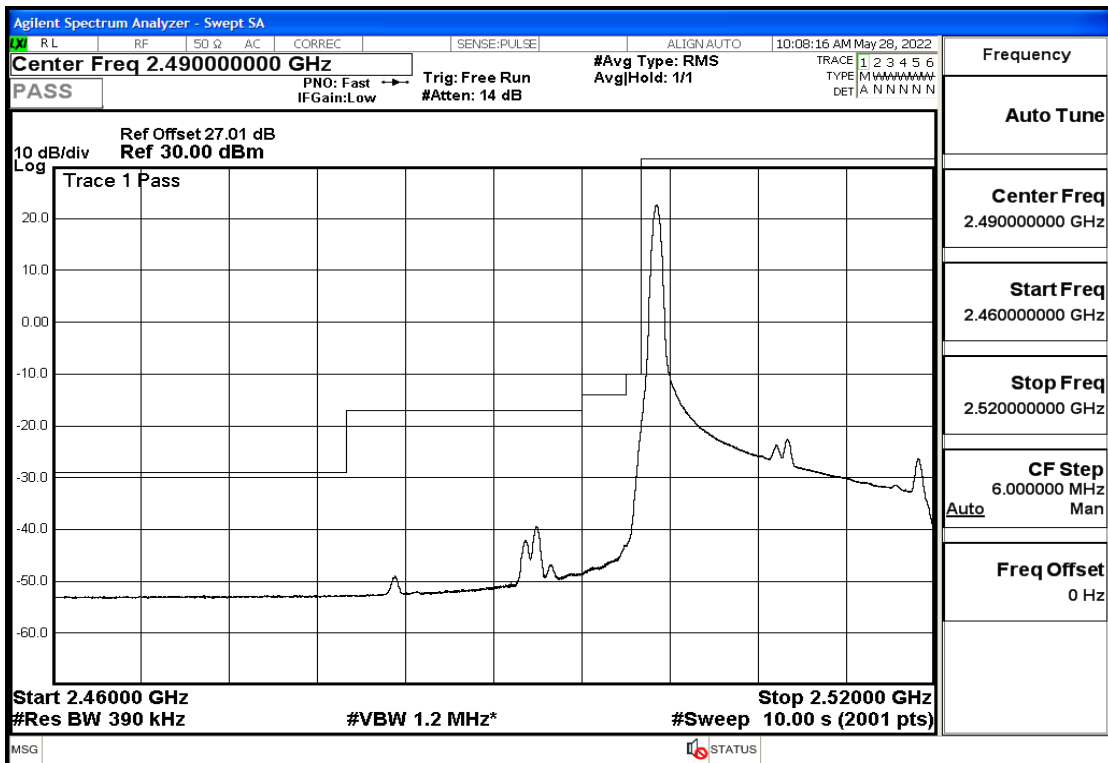

Band7-20-2510-QPSK-1#LOW@Pass