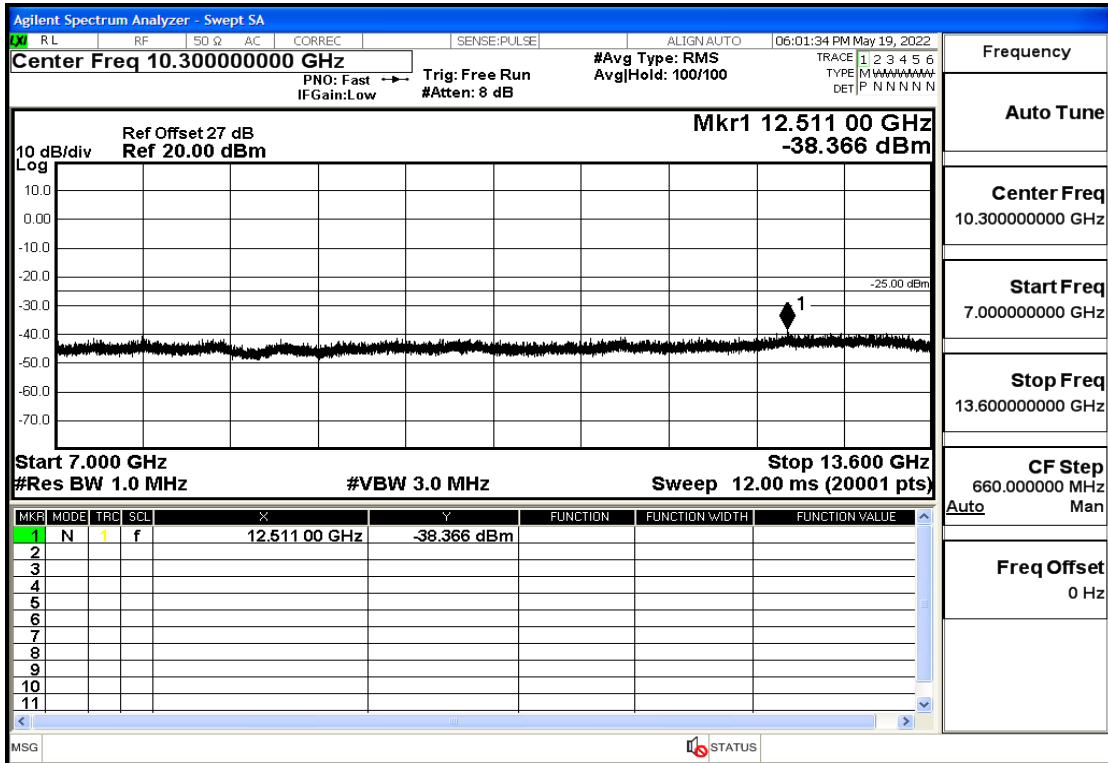

OB7-5-2535-QPSK-25#LOW@7GHz-13.6GHz@Pass