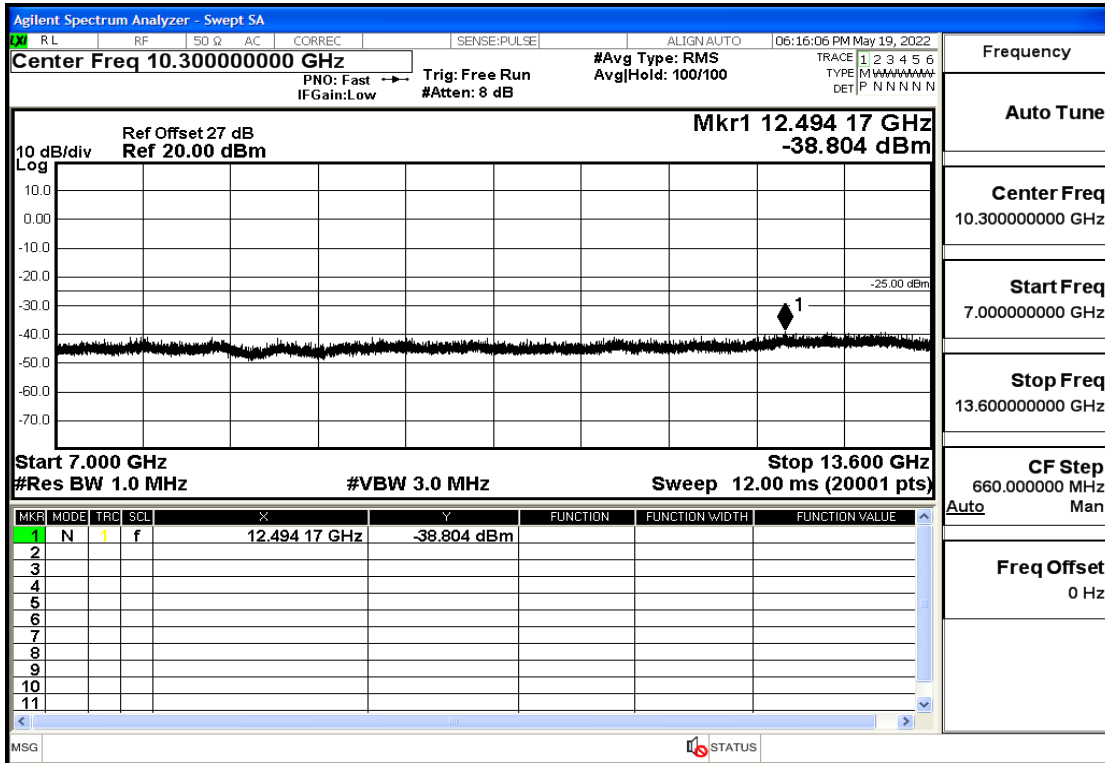

OB7-10-2565-QPSK-50#LOW@7GHz-13.6GHz@Pass