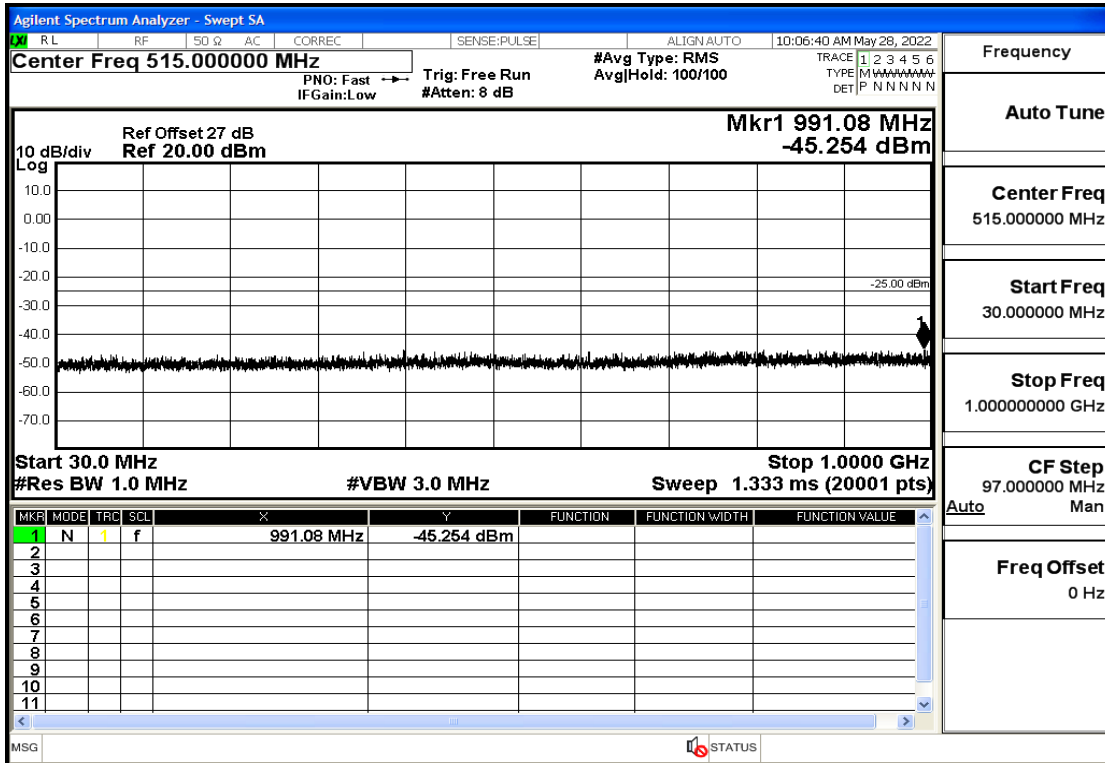

OB7-20-2510-QPSK-100#LOW@30mHz-1GHz@Pass