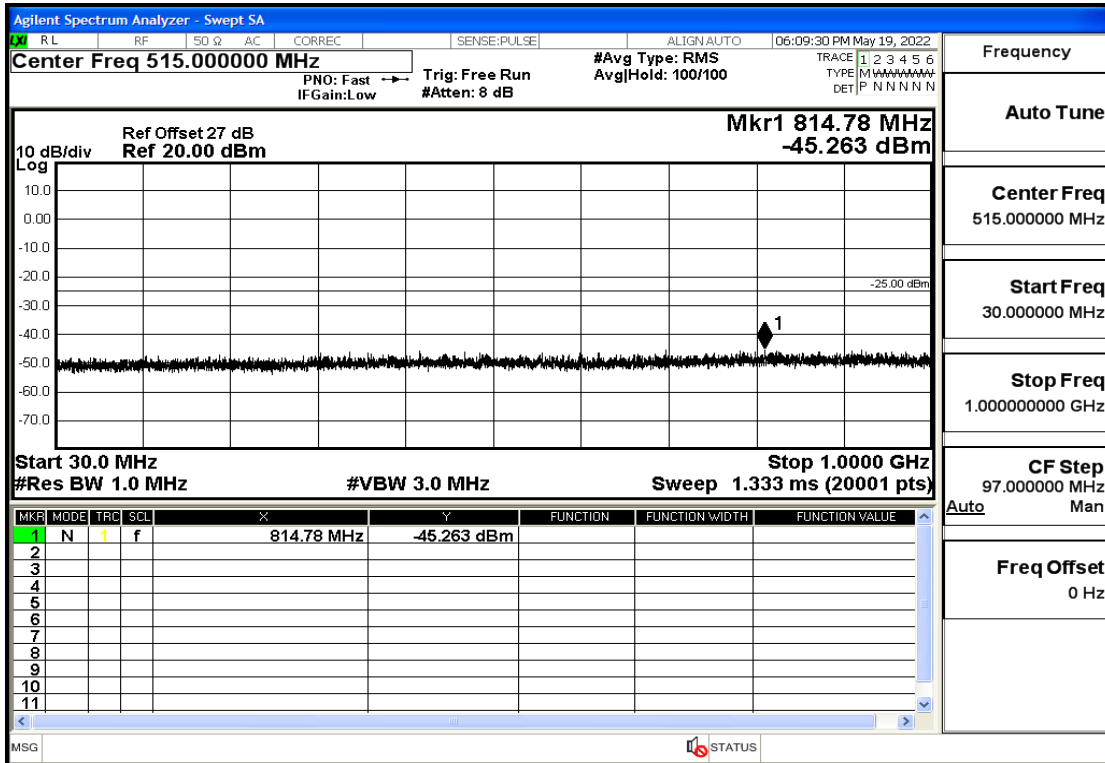

OB7-10-2505-QPSK-50#LOW@30mHz-1GHz@Pass