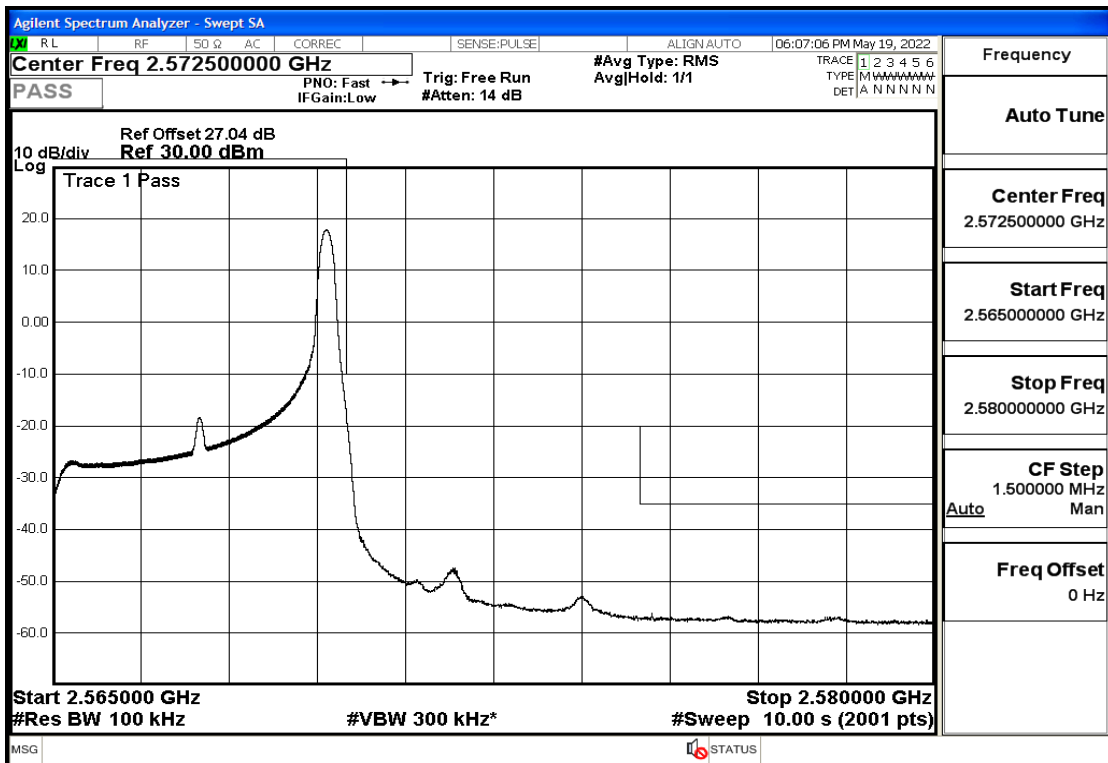

Band7-5-2567.5-16QAM-1#HIGH@Pass