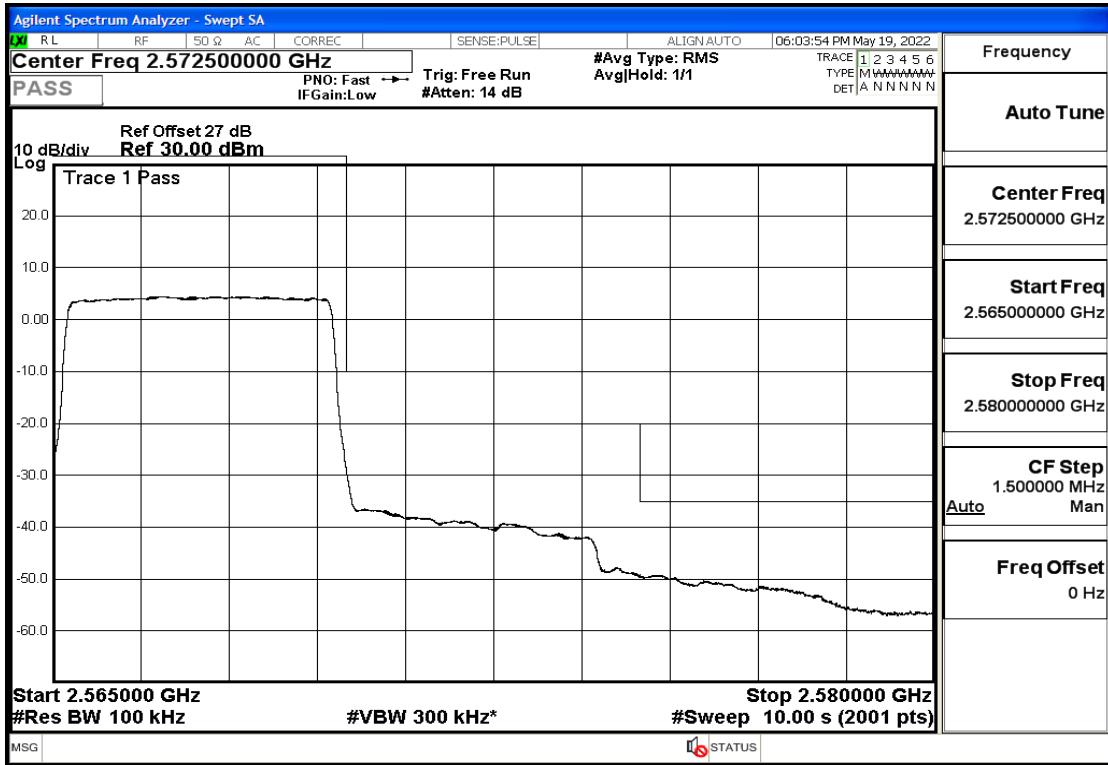

Band7-5-2567.5-QPSK-25#LOW@Pass