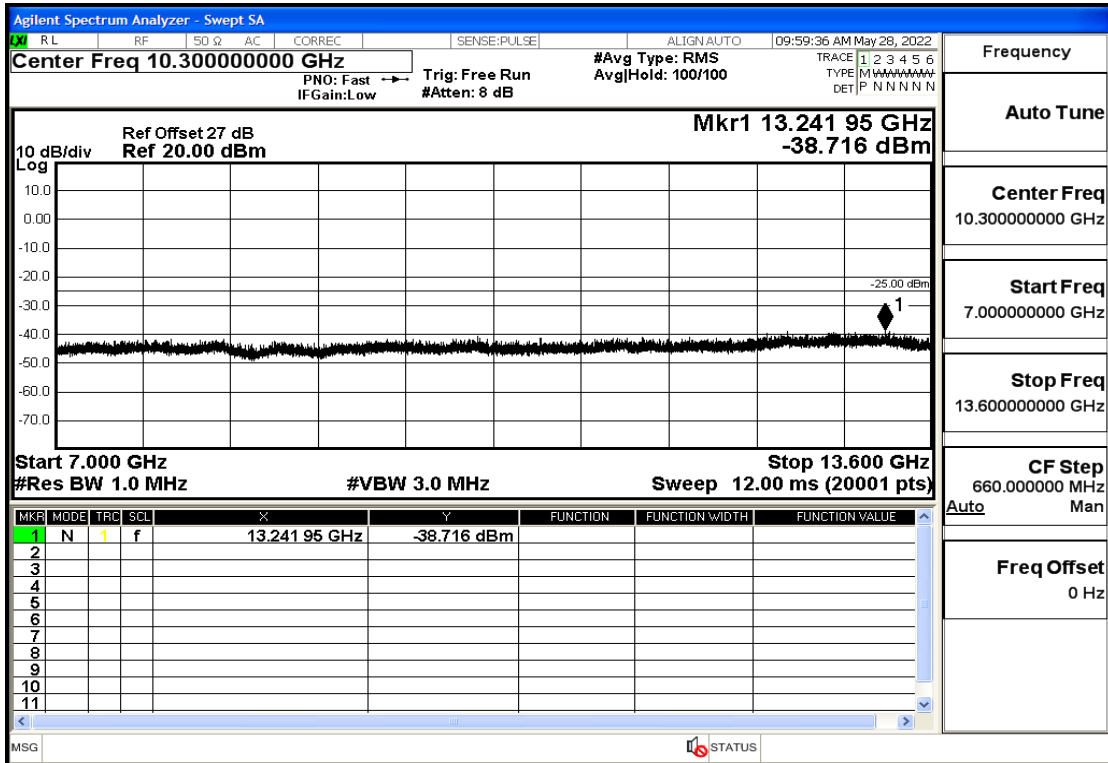

OB7-15-2535-QPSK-75#LOW@7GHz-13.6GHz@Pass