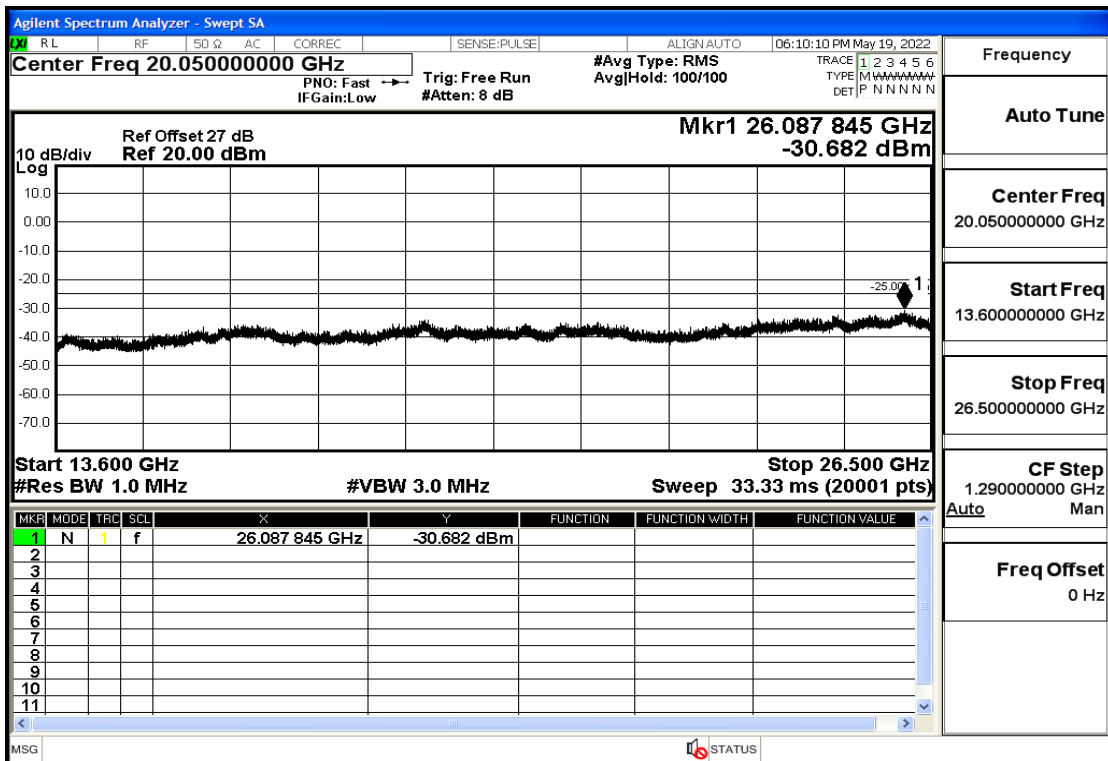

OB7-10-2505-QPSK-50#LOW@13.6GHz-26.5GHz@Pass