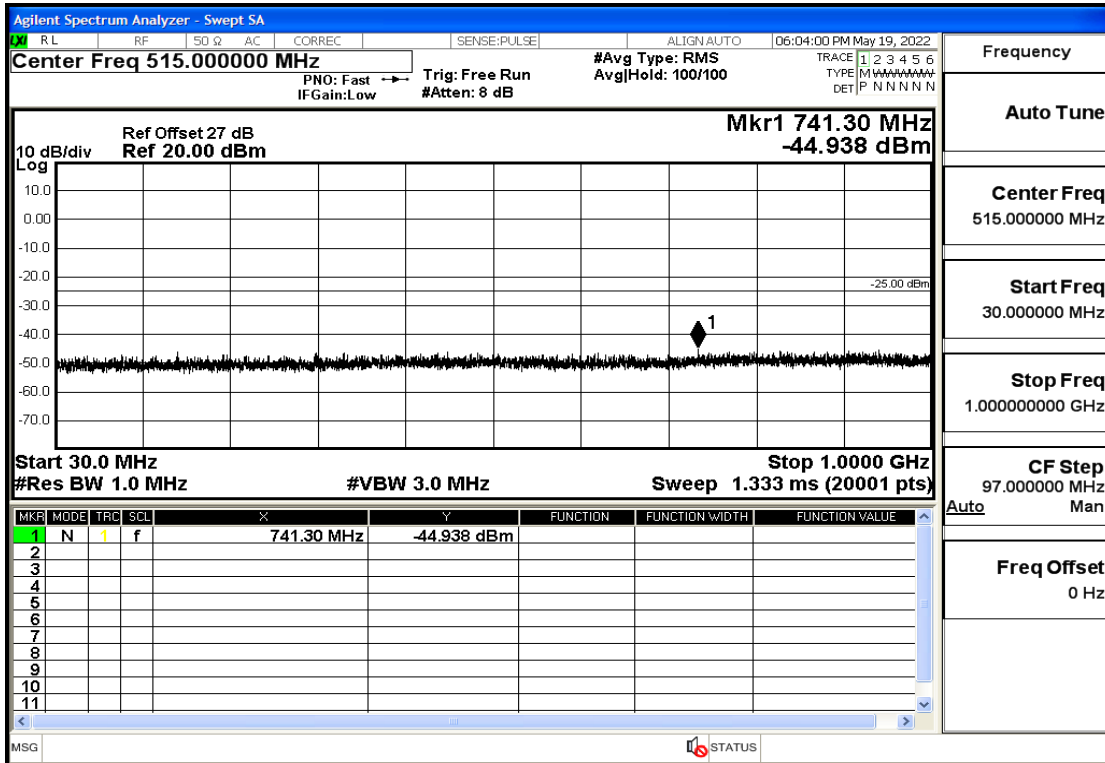

OB7-5-2567.5-QPSK-25#LOW@30MHz-1GHz@Pass