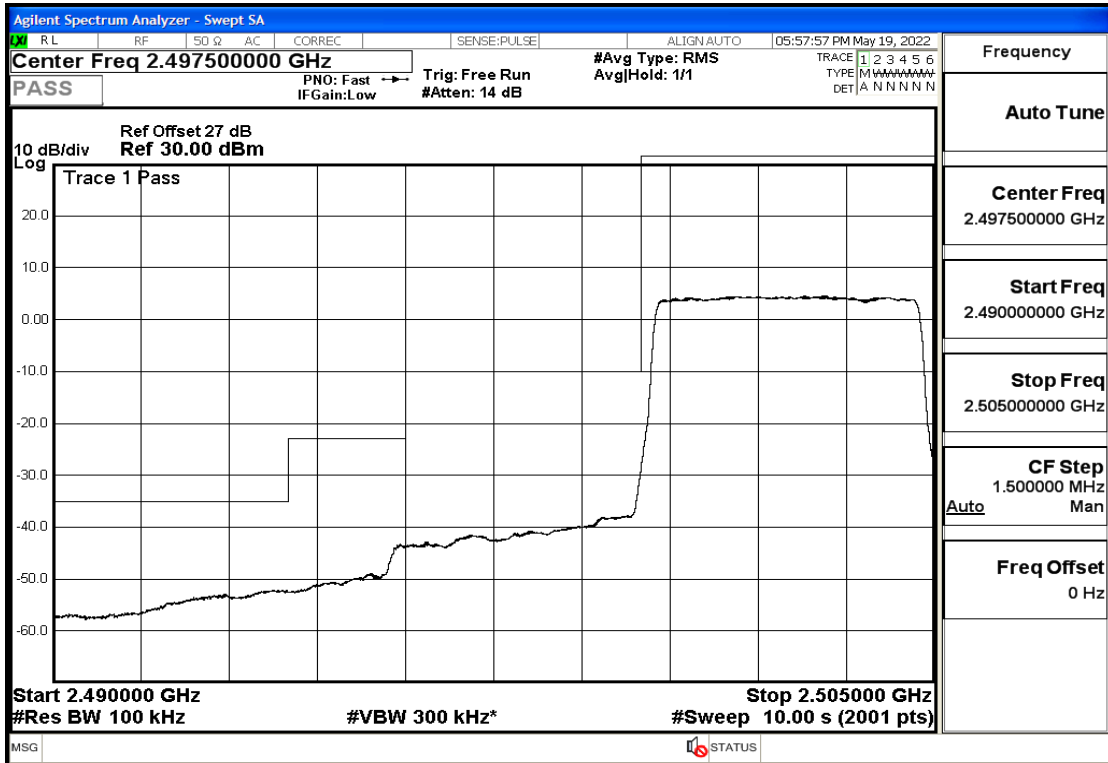

Band7-5-2502.5-QPSK-25#LOW@Pass