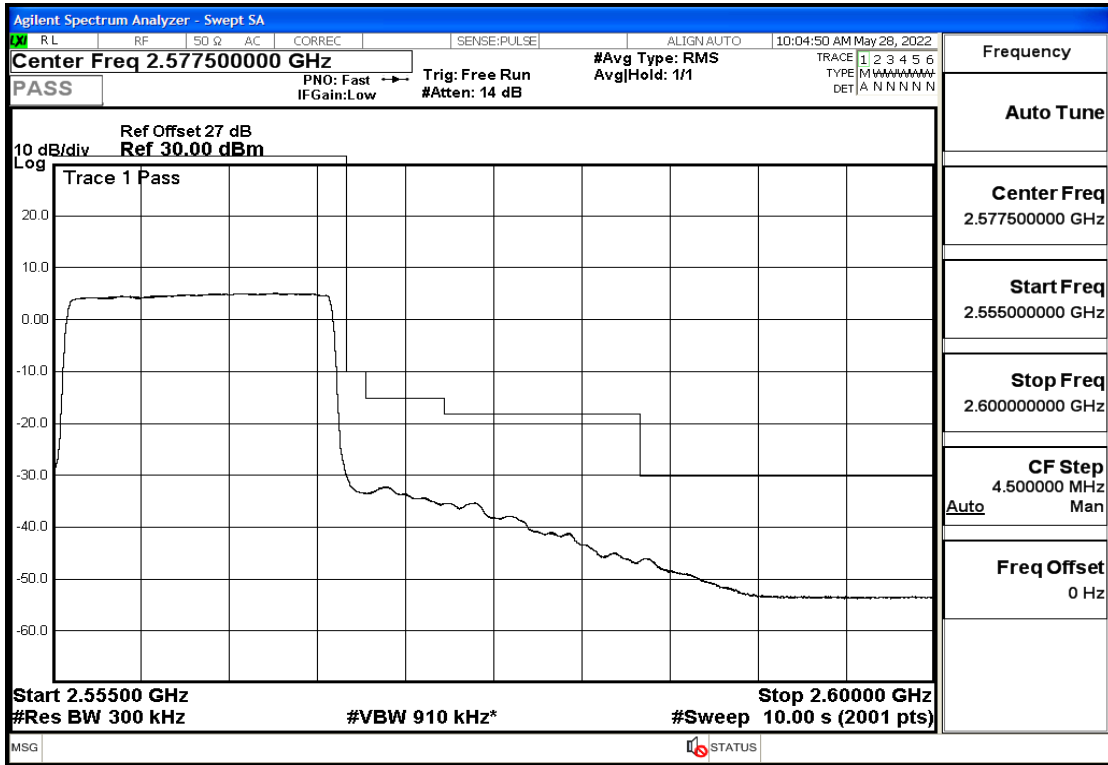

Band7-15-2562.5-16QAM-75#LOW@Pass