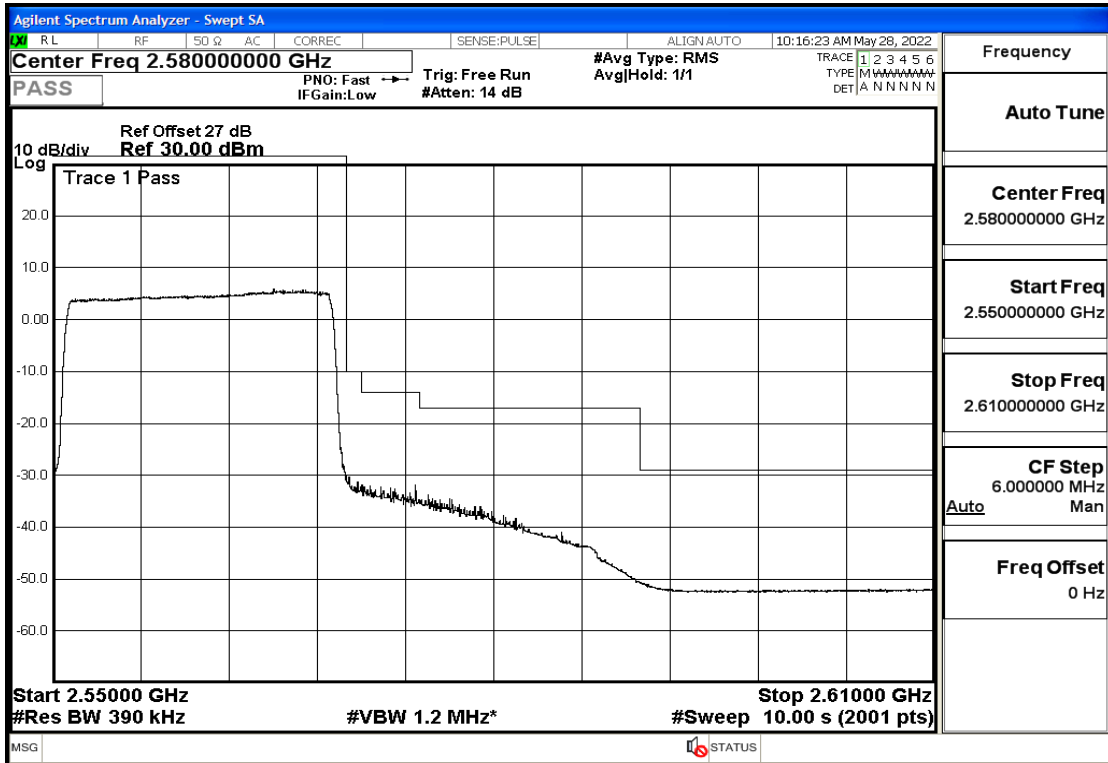

Band7-20-2560-16QAM-100#LOW@Pass