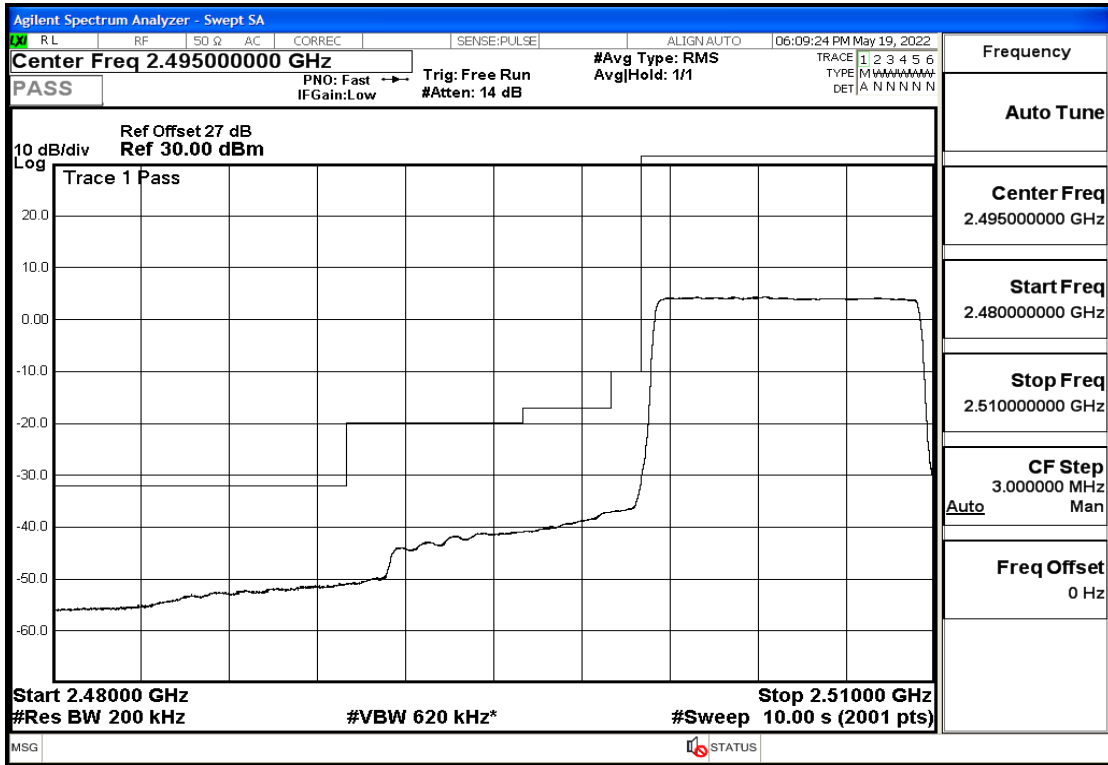

Band7-10-2505-QPSK-50#LOW@Pass