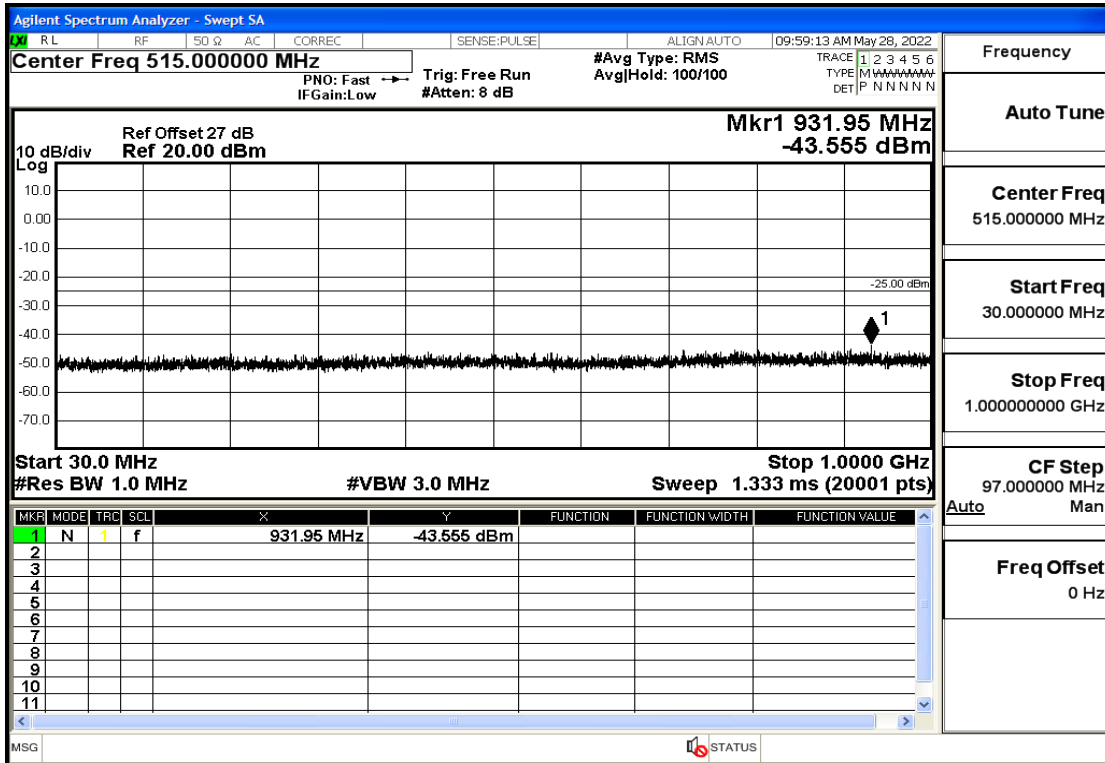

OB7-15-2535-QPSK-75#LOW@30mHz-1GHz@Pass