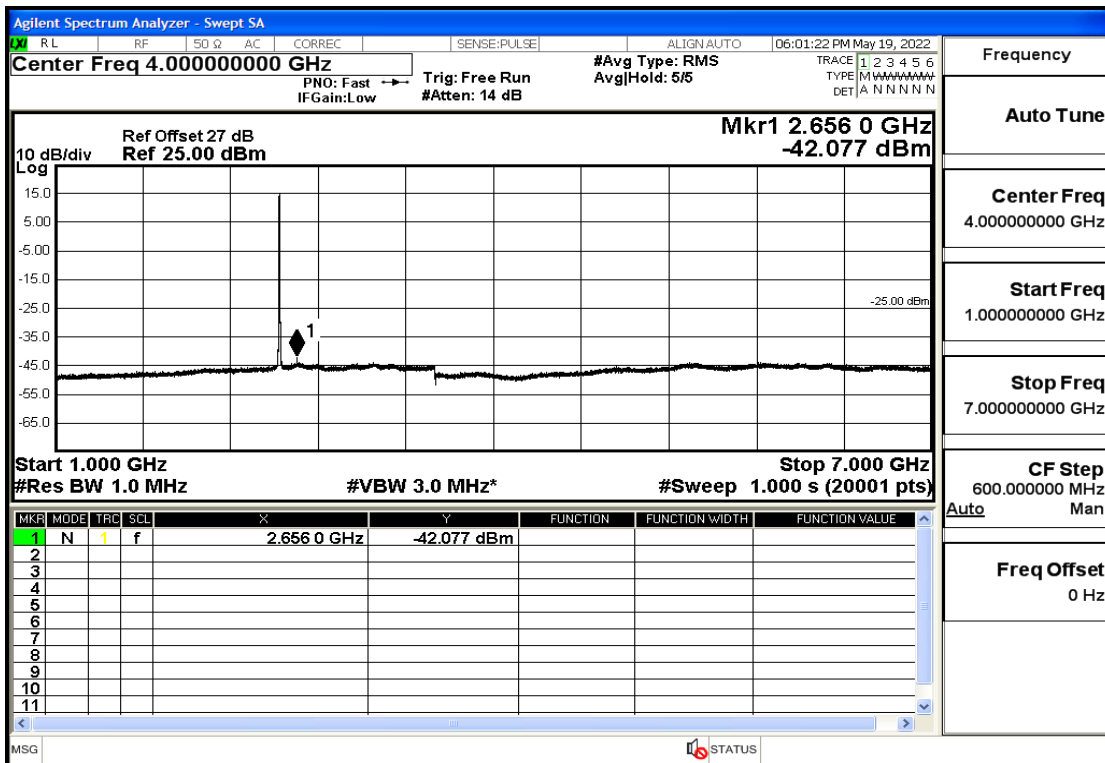

OB7-5-2535-QPSK-25#LOW@1GHz-7GHz@Pass