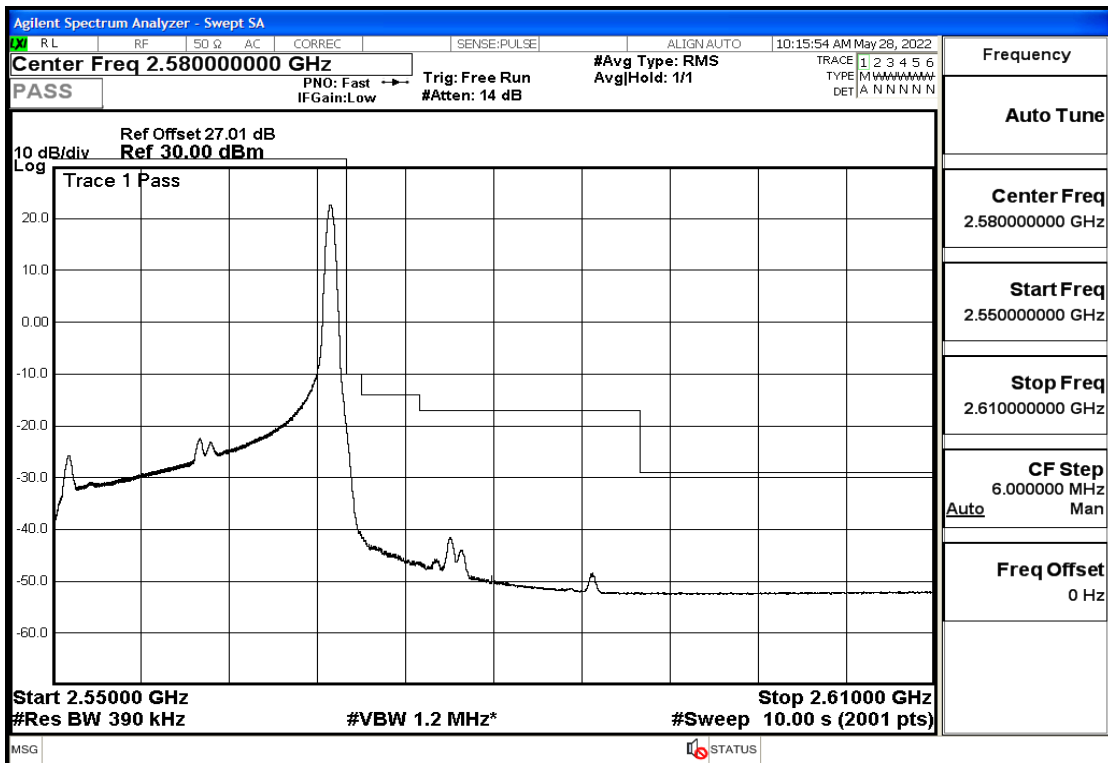

Band7-20-2560-QPSK-1#HIGH@Pass