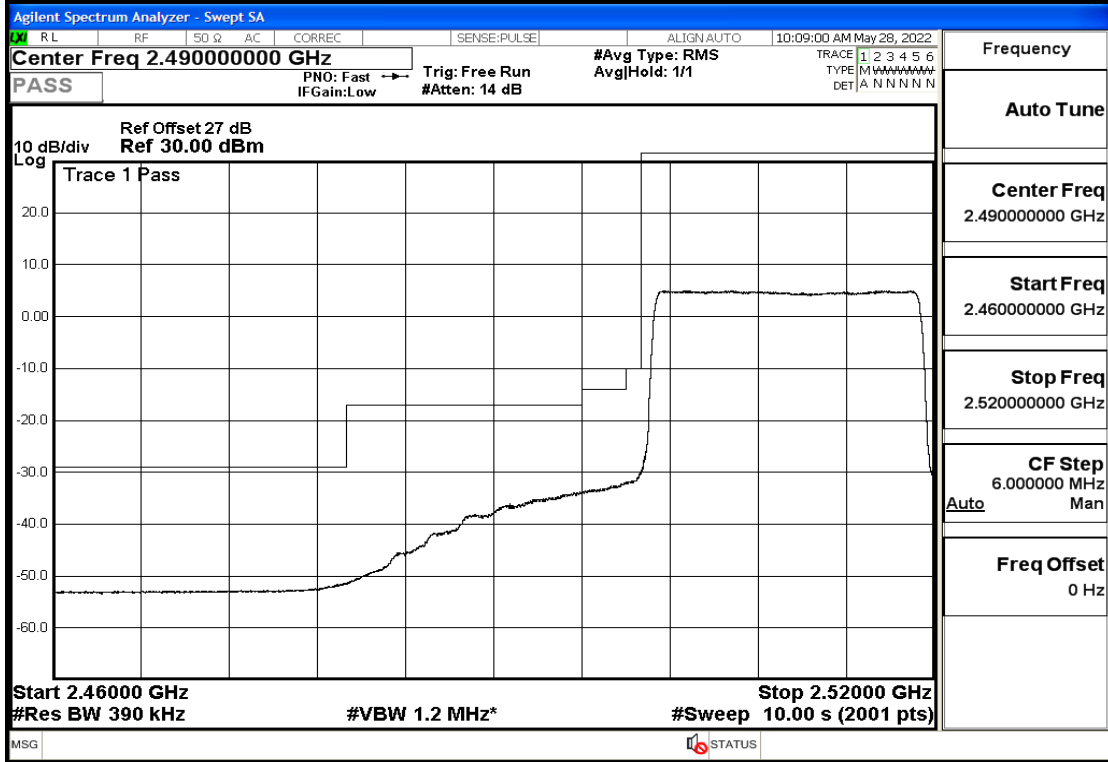

Band7-20-2510-16QAM-100#LOW@Pass