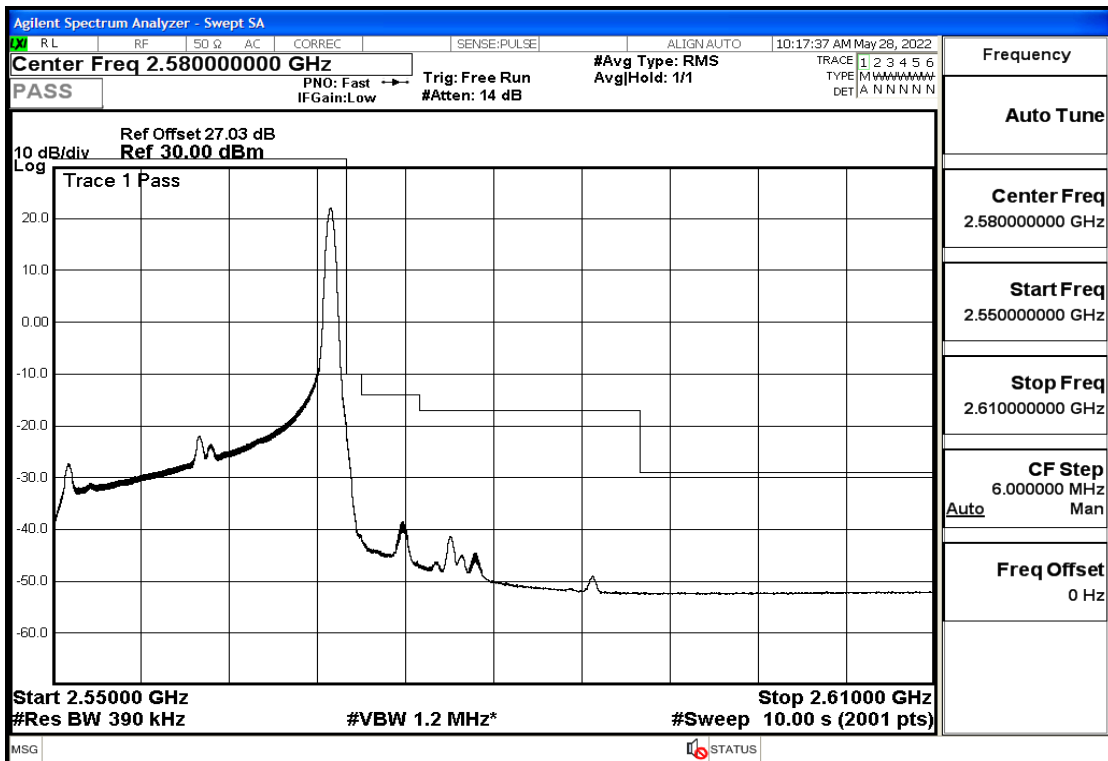

Band7-20-2560-16QAM-1#HIGH@Pass