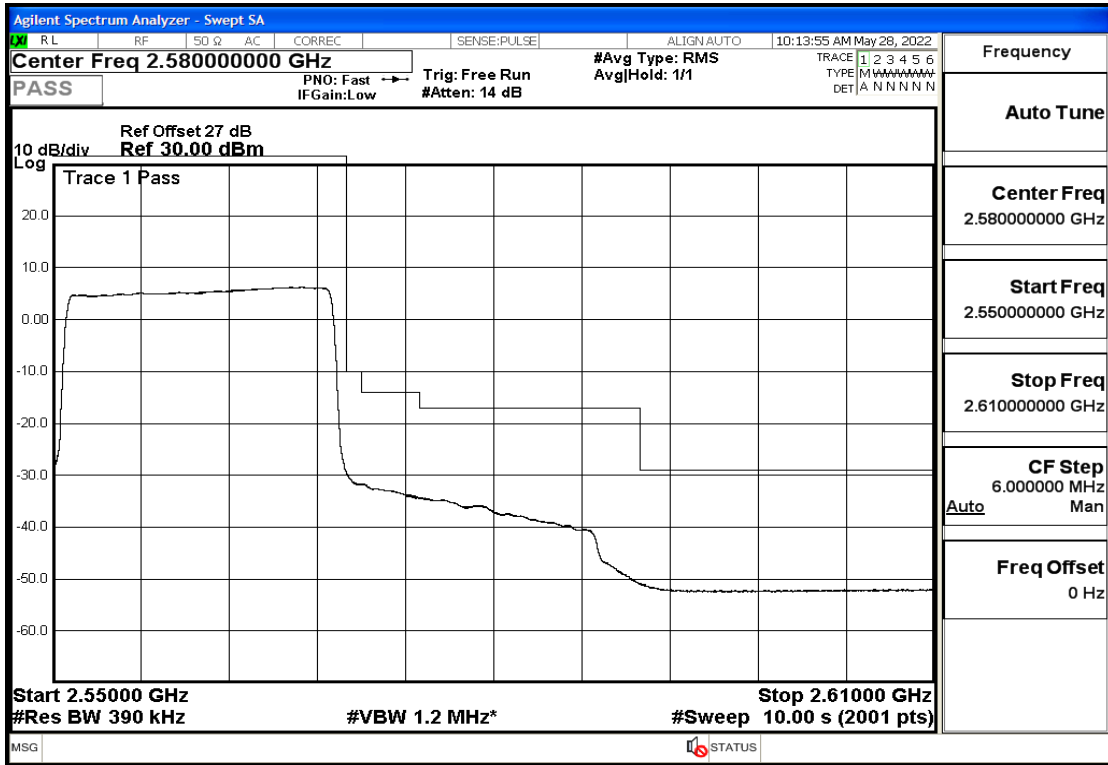

Band7-20-2560-QPSK-100#LOW@Pass