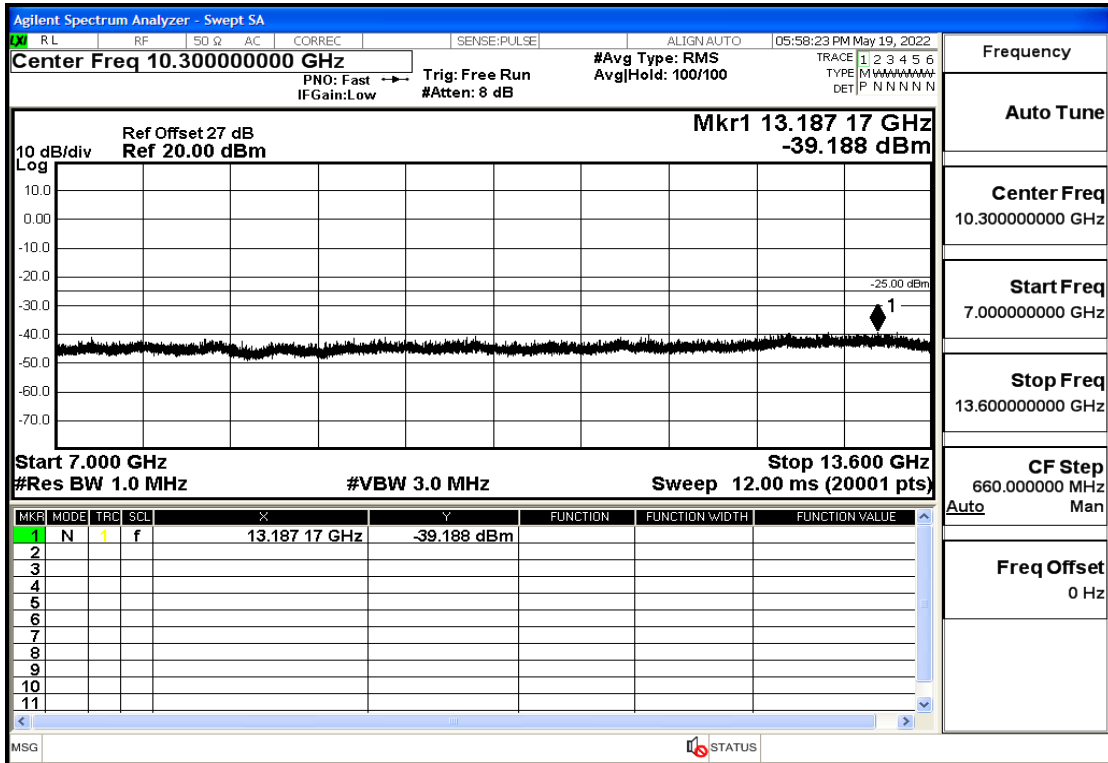

OB7-5-2502.5-QPSK-25#LOW@7GHz-13.6GHz@Pass