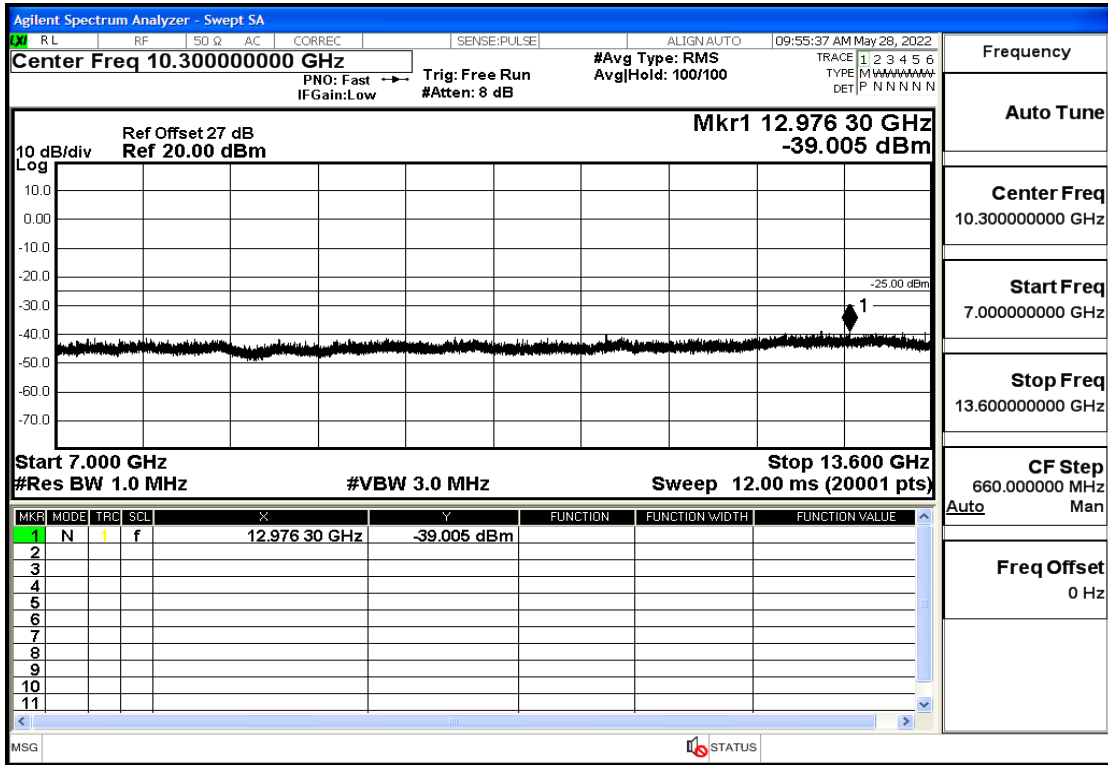

OB7-15-2507.5-QPSK-75#LOW@7GHz-13.6GHz@Pass