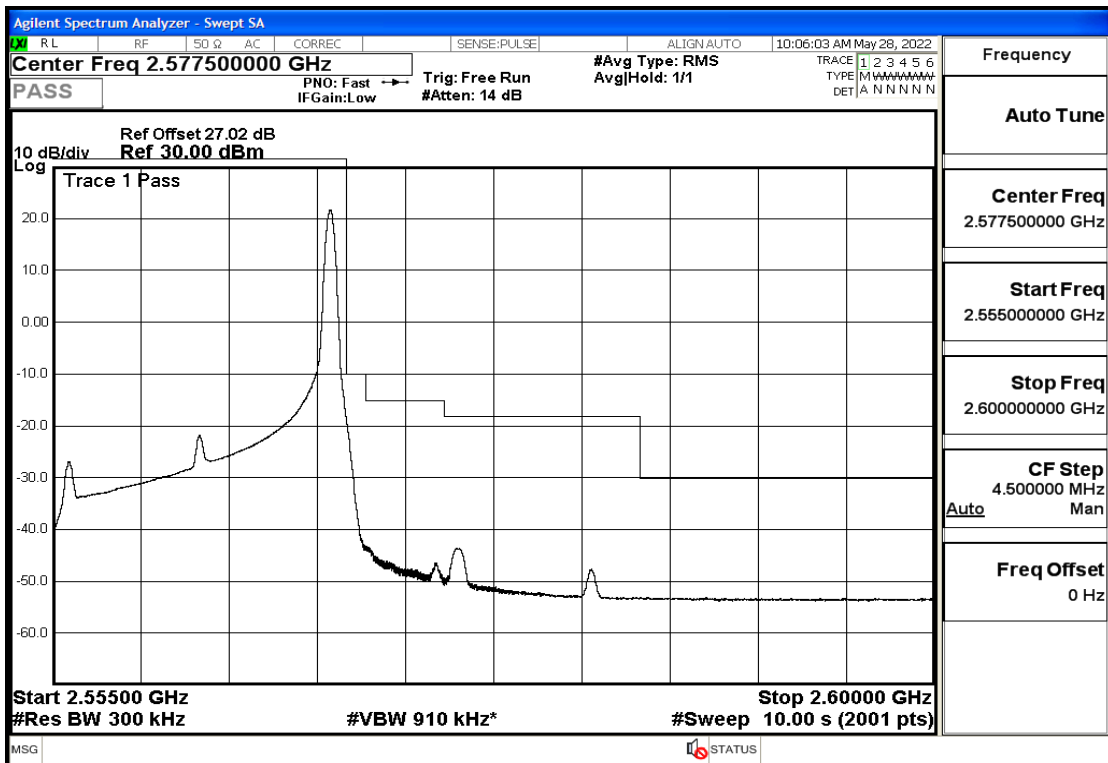

Band7-15-2562.5-16QAM-1#HIGH@Pass