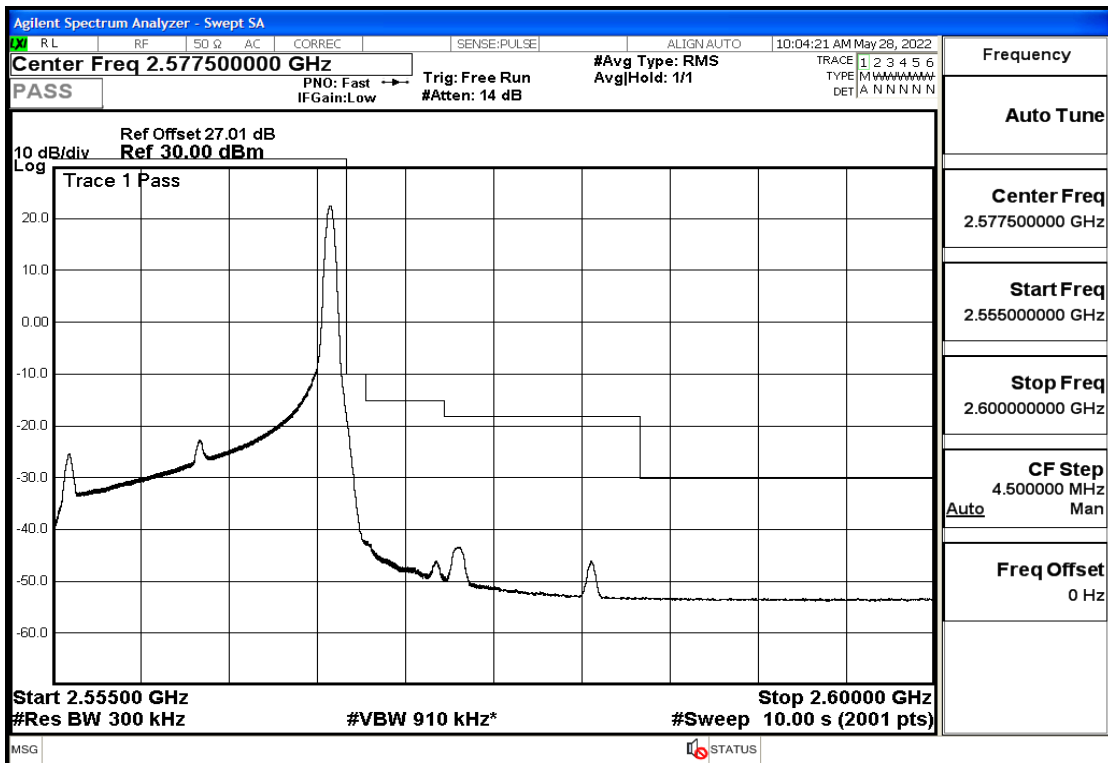

Band7-15-2562.5-QPSK-1#HIGH@Pass