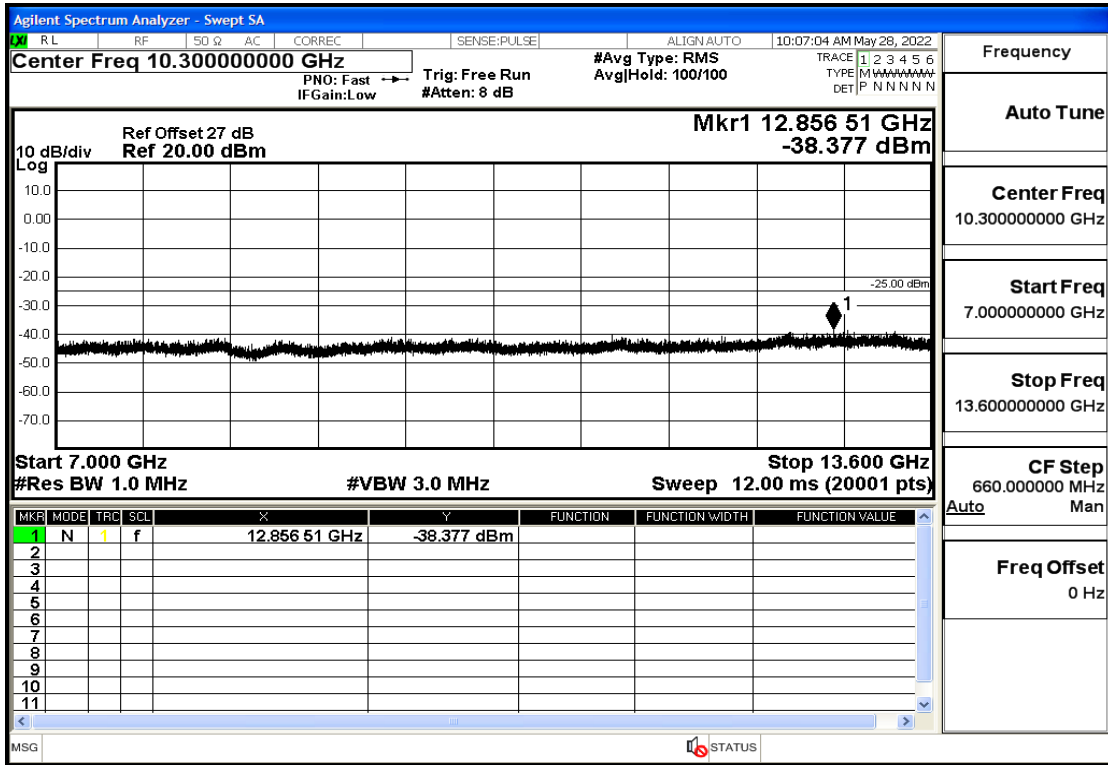

OB7-20-2510-QPSK-100#LOW@7GHz-13.6GHz@Pass