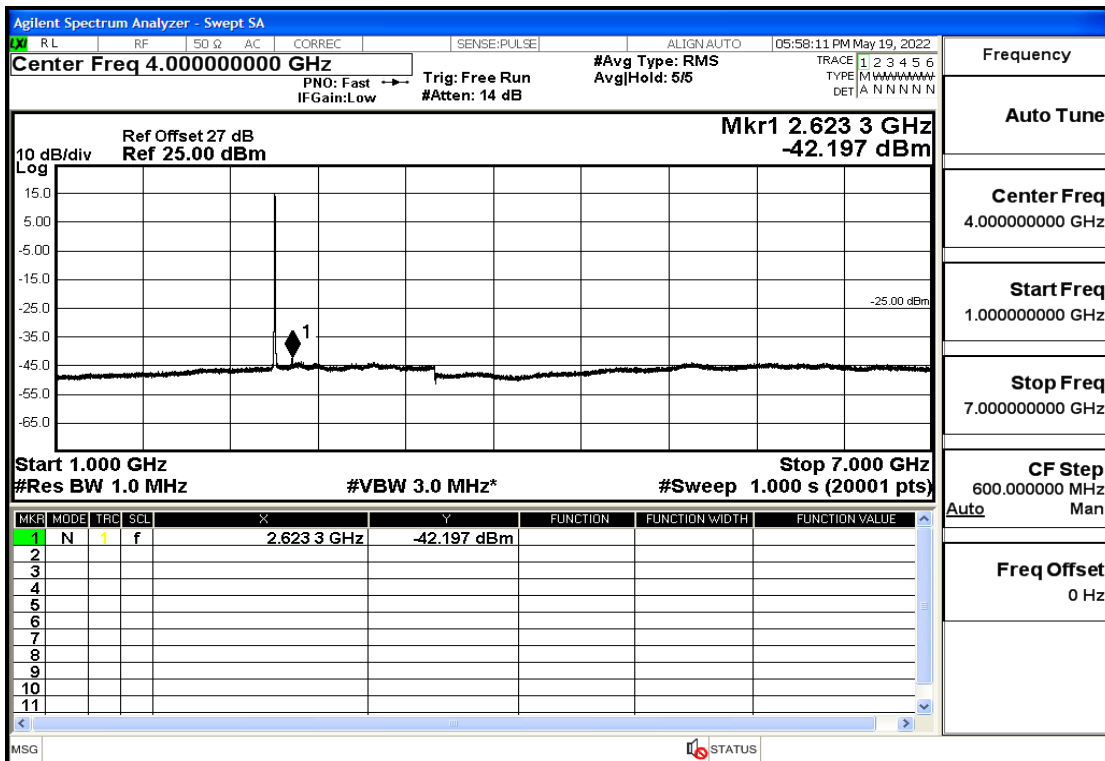

OB7-5-2502.5-QPSK-25#LOW@1GHz-7GHz@Pass