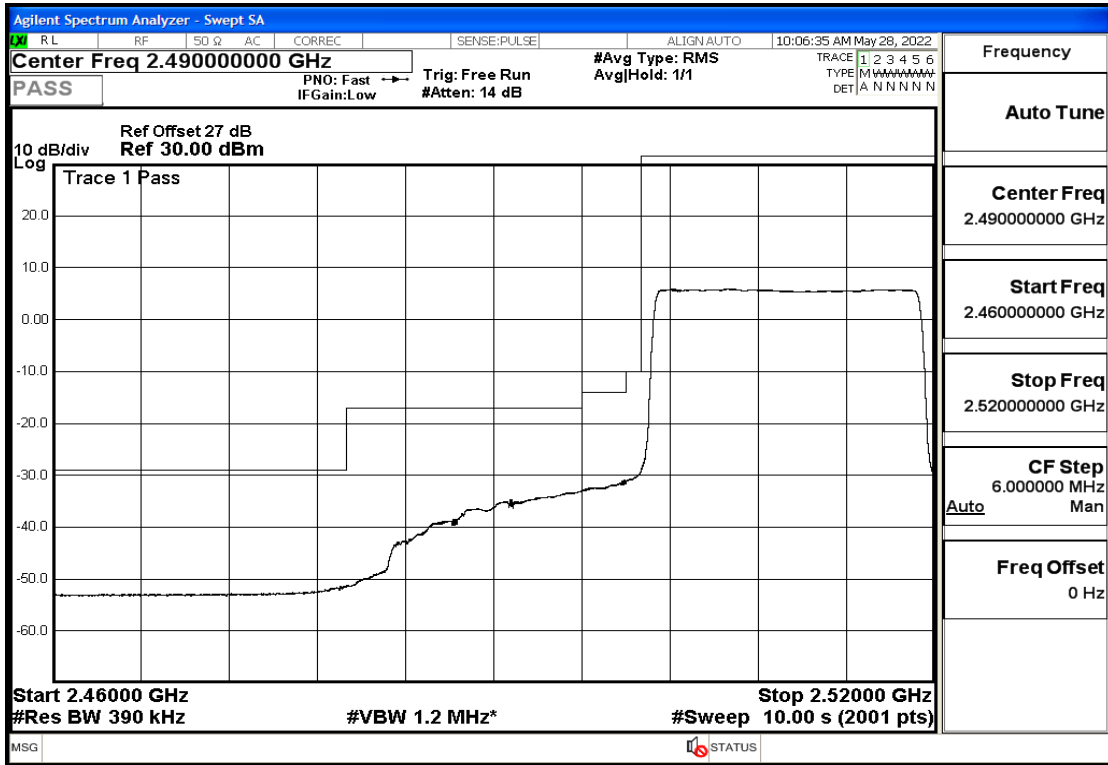

Band7-20-2510-QPSK-100#LOW@Pass