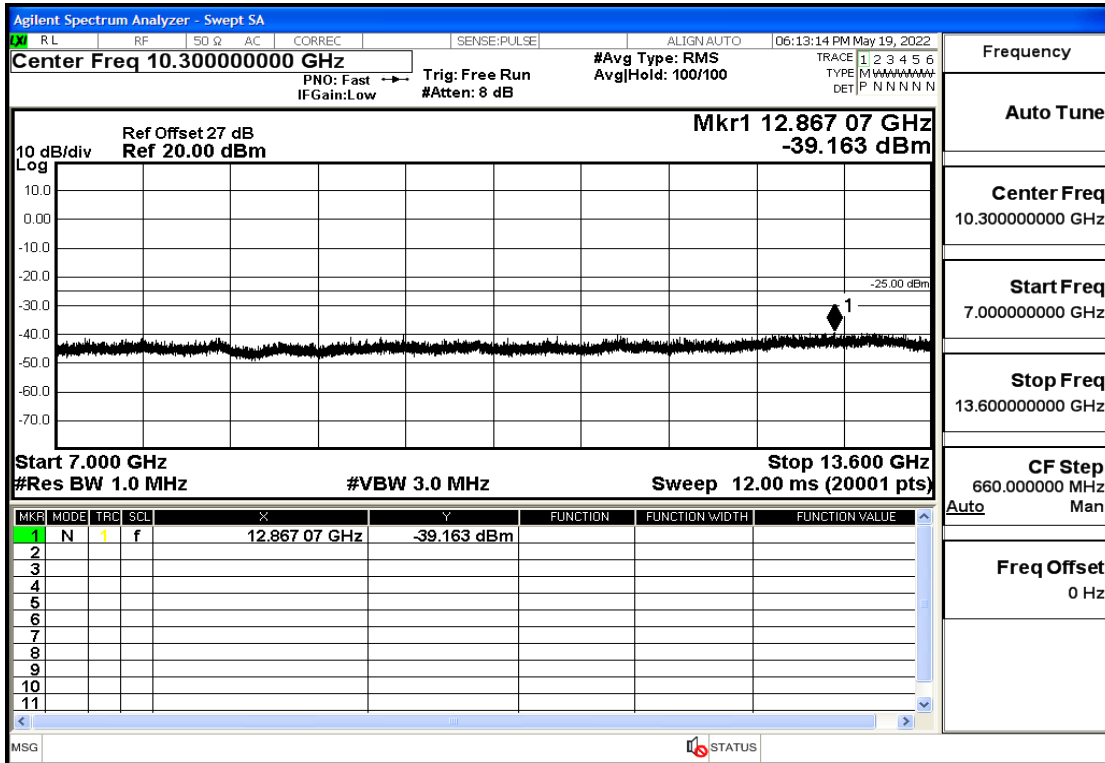

OB7-10-2535-QPSK-50#LOW@7GHz-13.6GHz@Pass