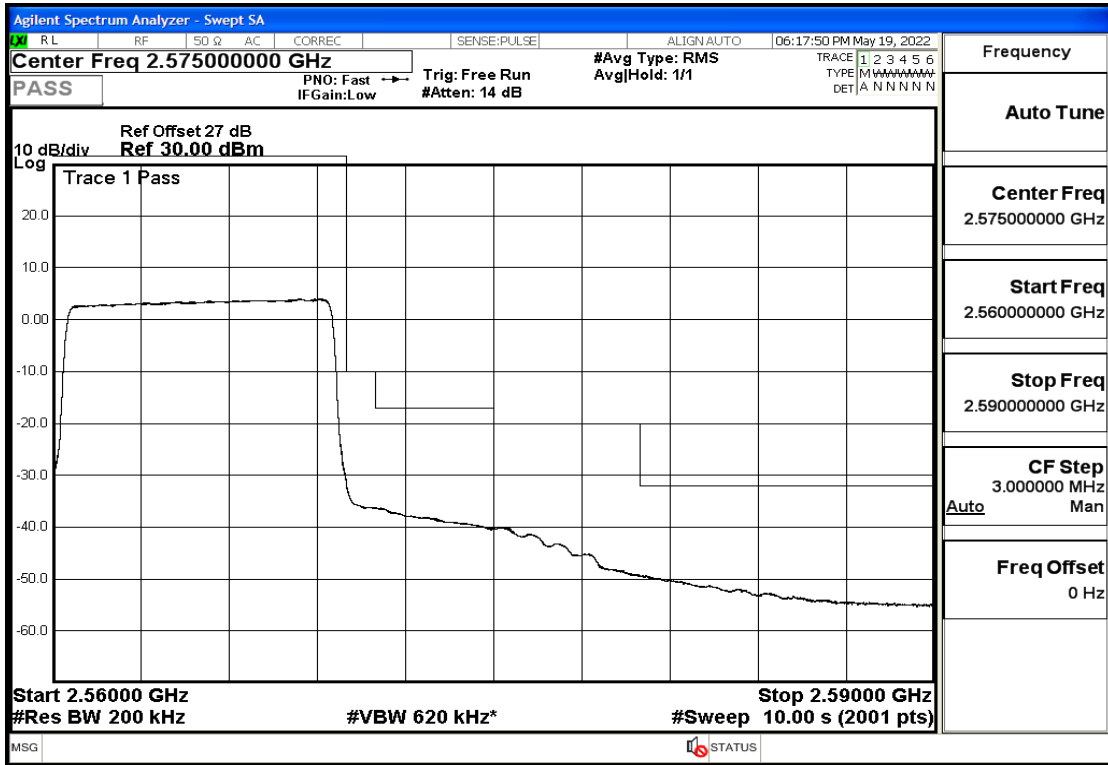

Band7-10-2565-16QAM-50#LOW@Pass