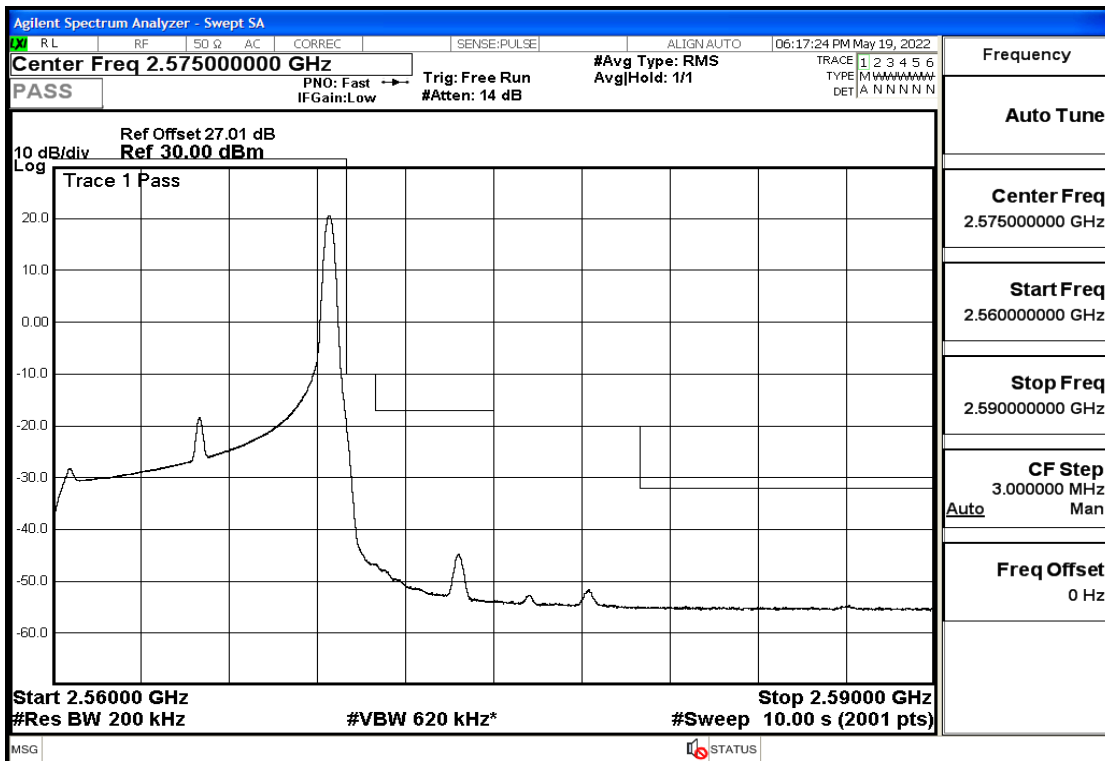

Band7-10-2565-QPSK-1#HIGH@Pass