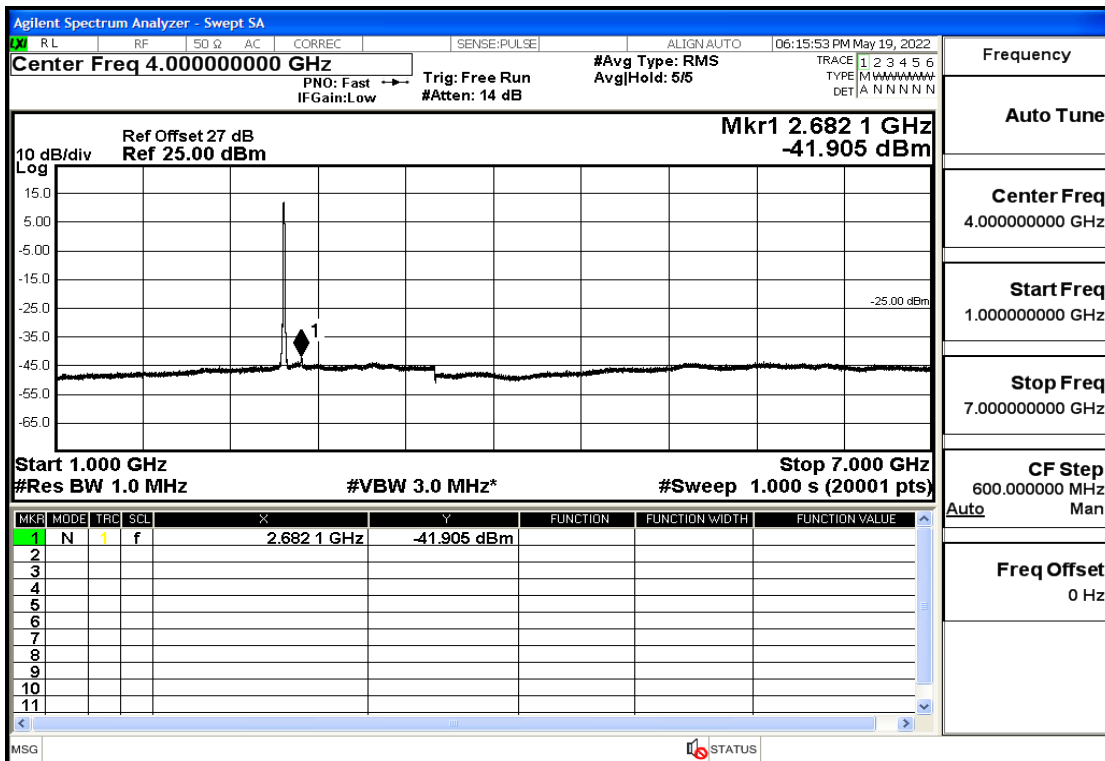

OB7-10-2565-QPSK-50#LOW@1GHz-7GHz@Pass