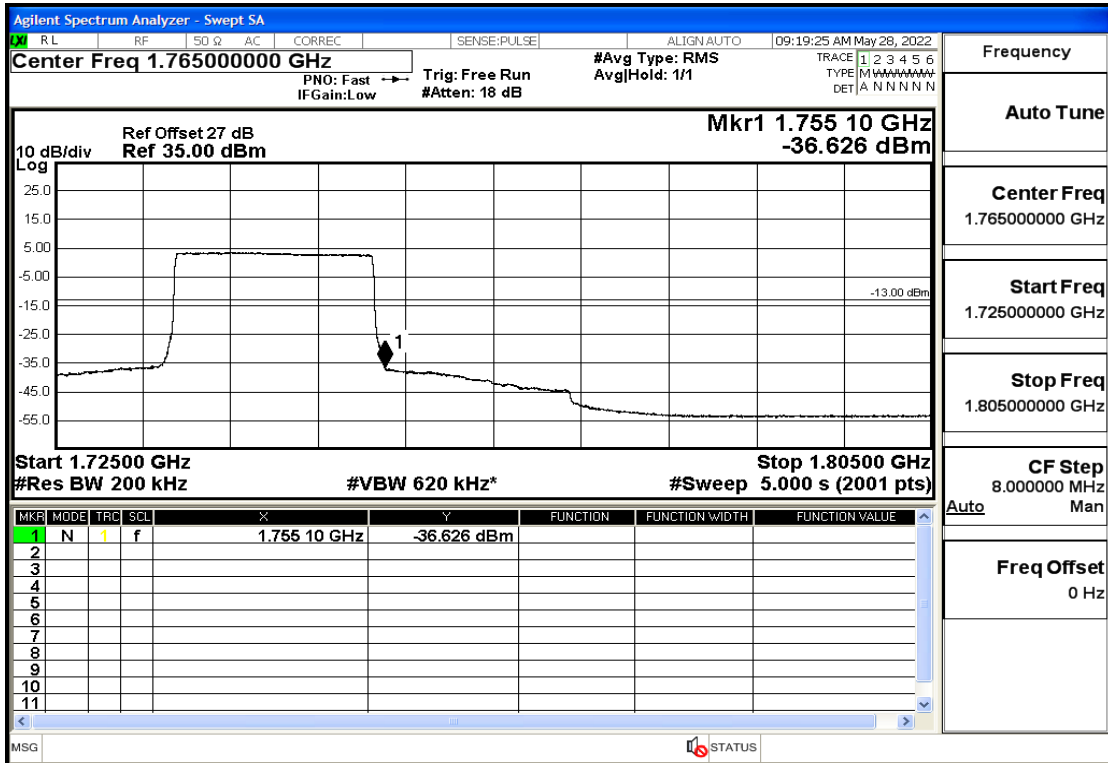

Band4-20-1745-QPSK-100#LOW@Pass