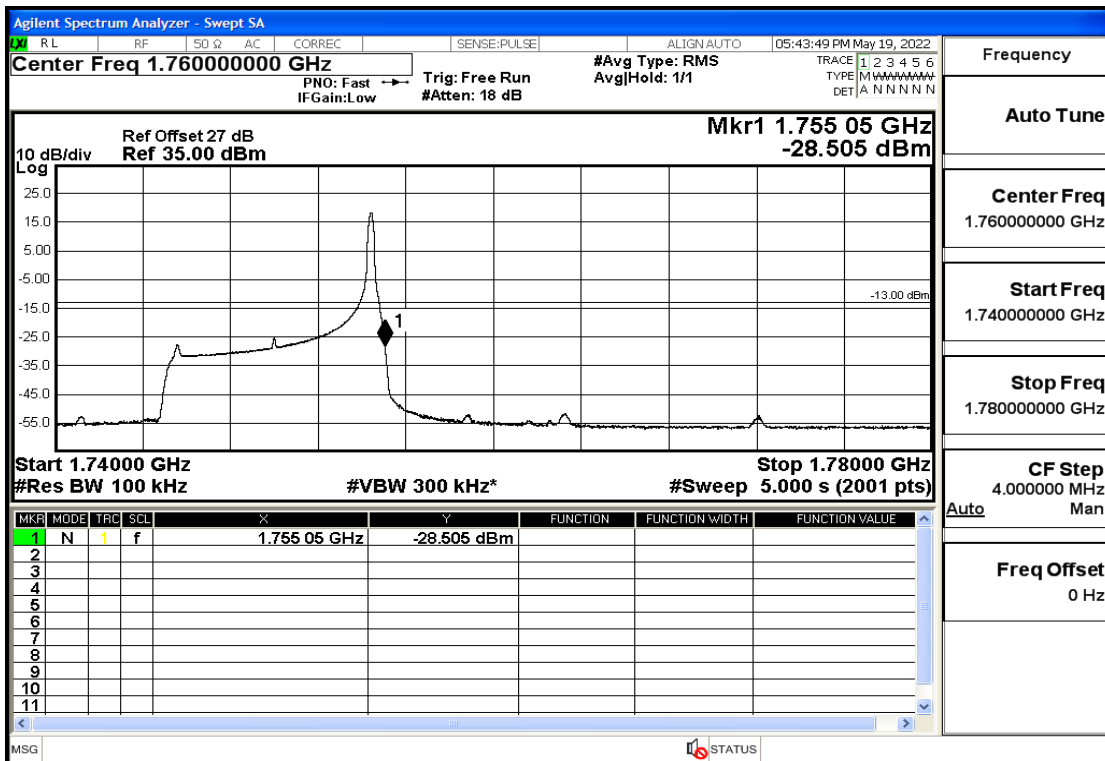

Band4-10-1750-16QAM-1#HIGH@Pass