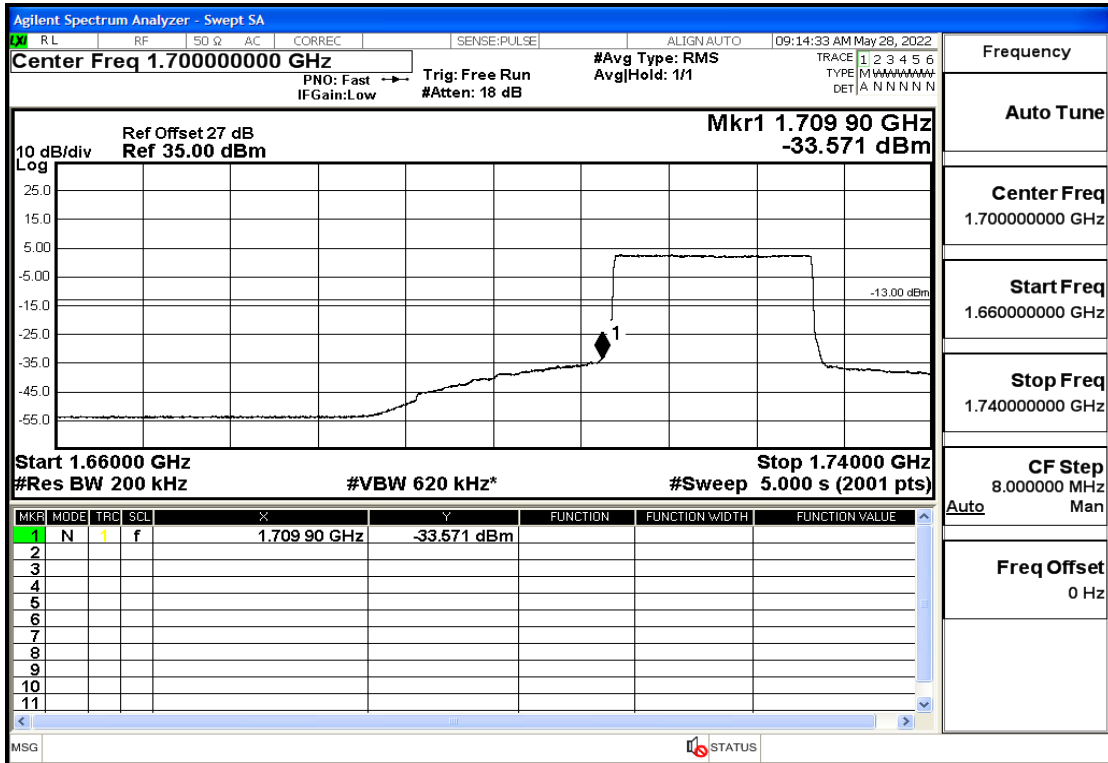

Band4-20-1720-16QAM-100#LOW@Pass