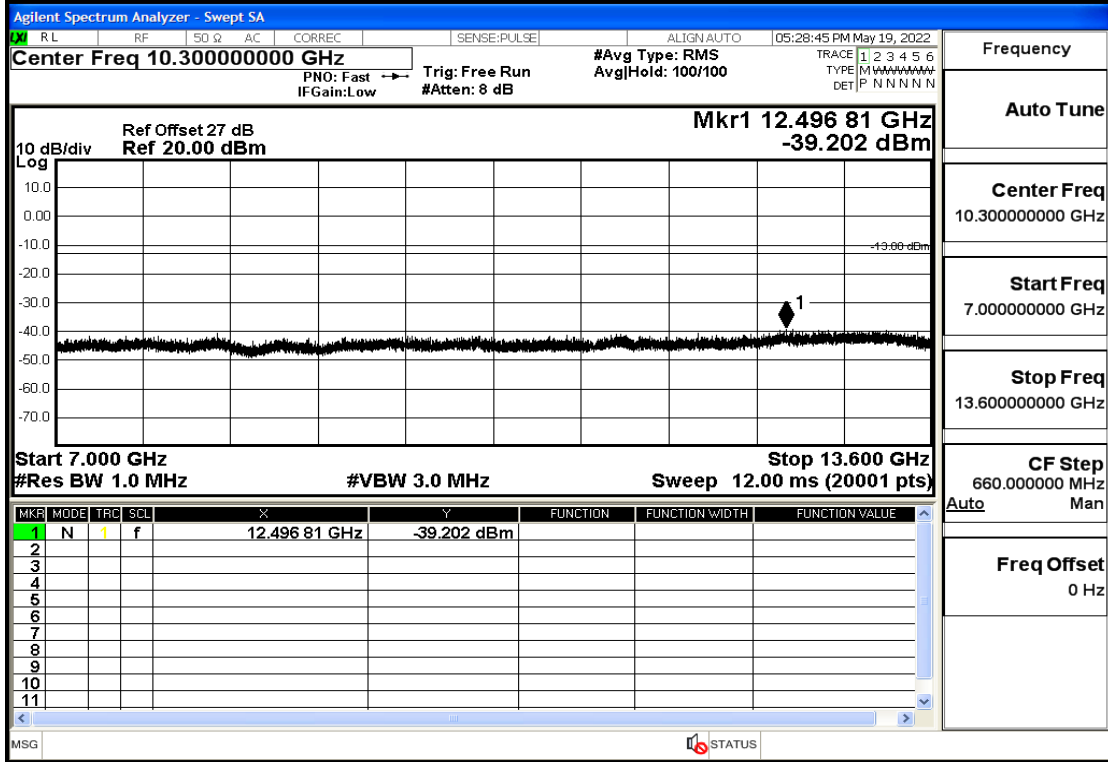

OB4-5-1732.5-QPSK-25#LOW@7GHz-13.6GHz@Pass