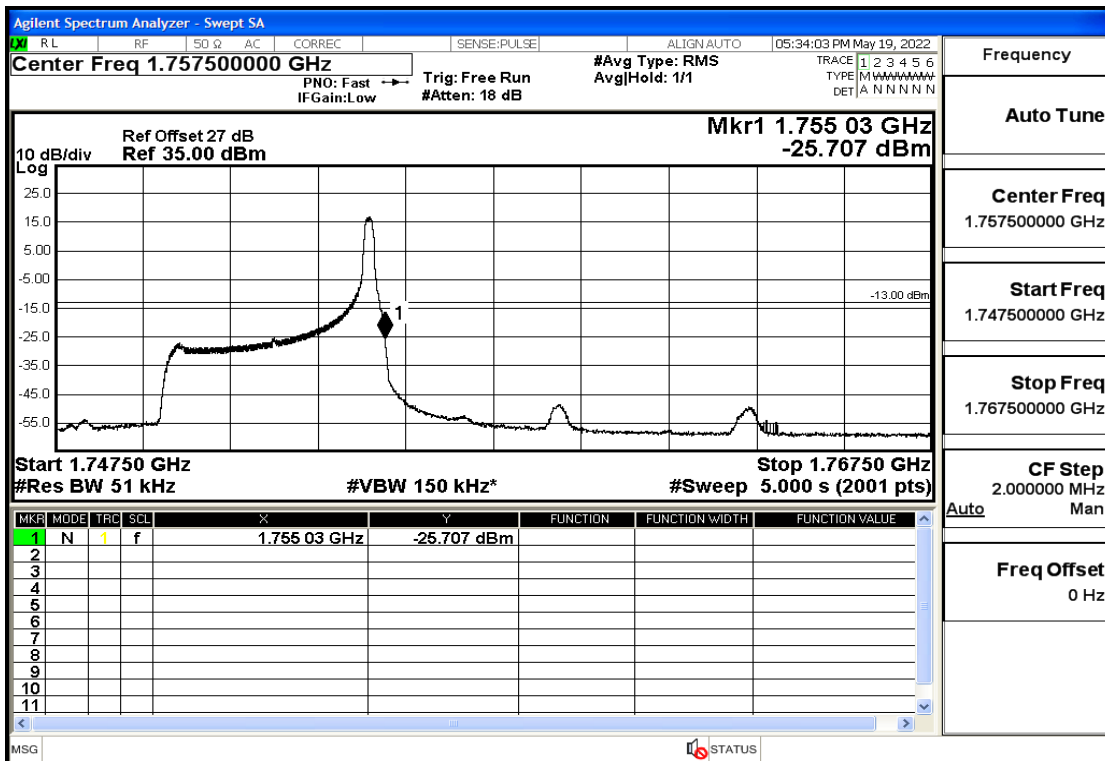

Band4-5-1752.5-16QAM-1#HIGH@Pass