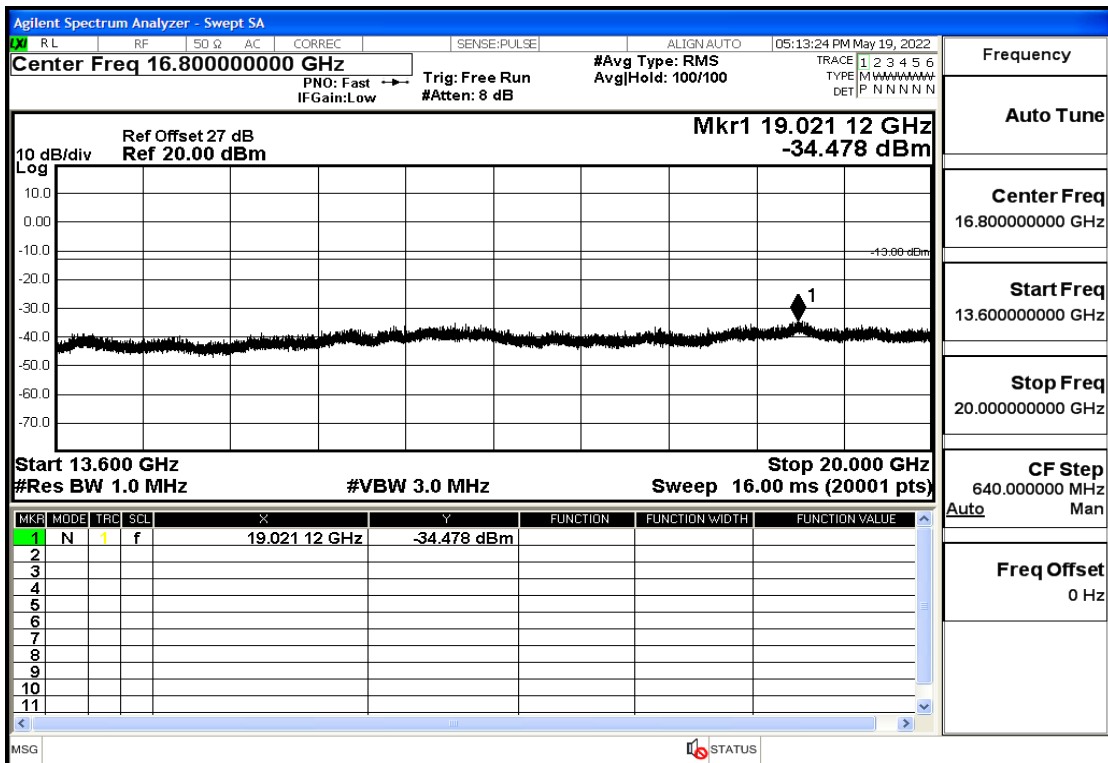

OB4-1.4-1754.3-QPSK-6#LOW@13.6GHz-20GHz@Pass