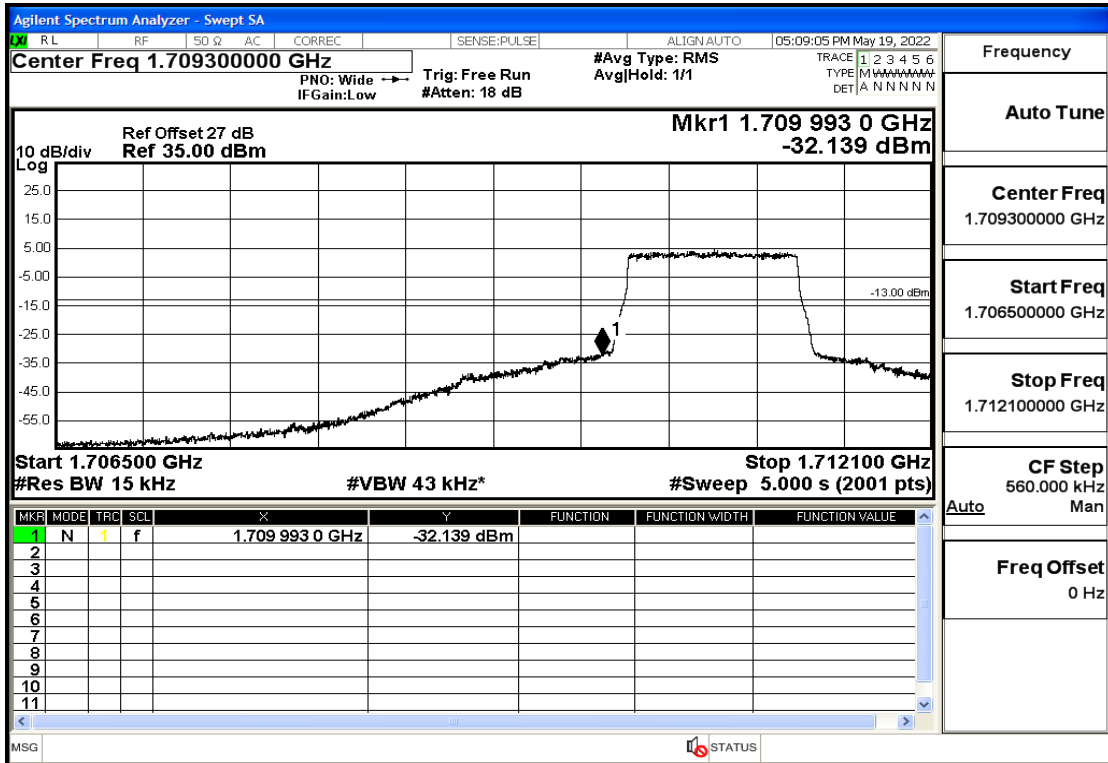

Band4-1.4-1710.7-16QAM-6#LOW@Pass