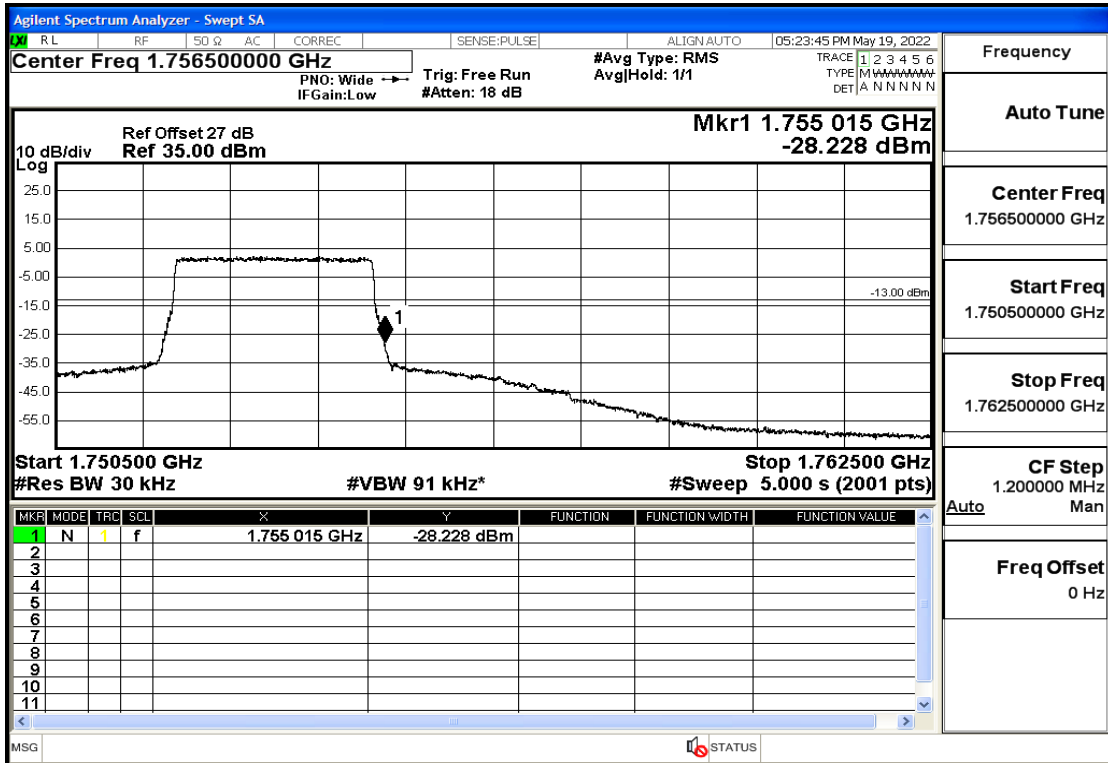

RF Test Data for LTE (Conducted Measurement)

Product Name: Smart phone

Trade Mark: 

Test Model: K55g

FCC ID: 2APX7K55G

Environmental Conditions

Temperature:	23.8℃
Relative Humidity:	56%
ATM Pressure:	100.0 kPa
Test Engineer:	Anna Hu
Supervised by:	Hugo Chen
Remark:	For LTE Band4

Band4-3-1711.5-16QAM-1#LOW@Pass

Band4-3-1753.5-QPSK-15#LOW@Pass

Band4-3-1753.5-QPSK-1#HIGH@Pass

Band4-3-1753.5-16QAM-15#LOW@Pass

Band4-3-1753.5-16QAM-1#HIGH@Pass

Band4-5-1712.5-QPSK-25#LOW@Pass

Band4-5-1712.5-QPSK-1#LOW@Pass