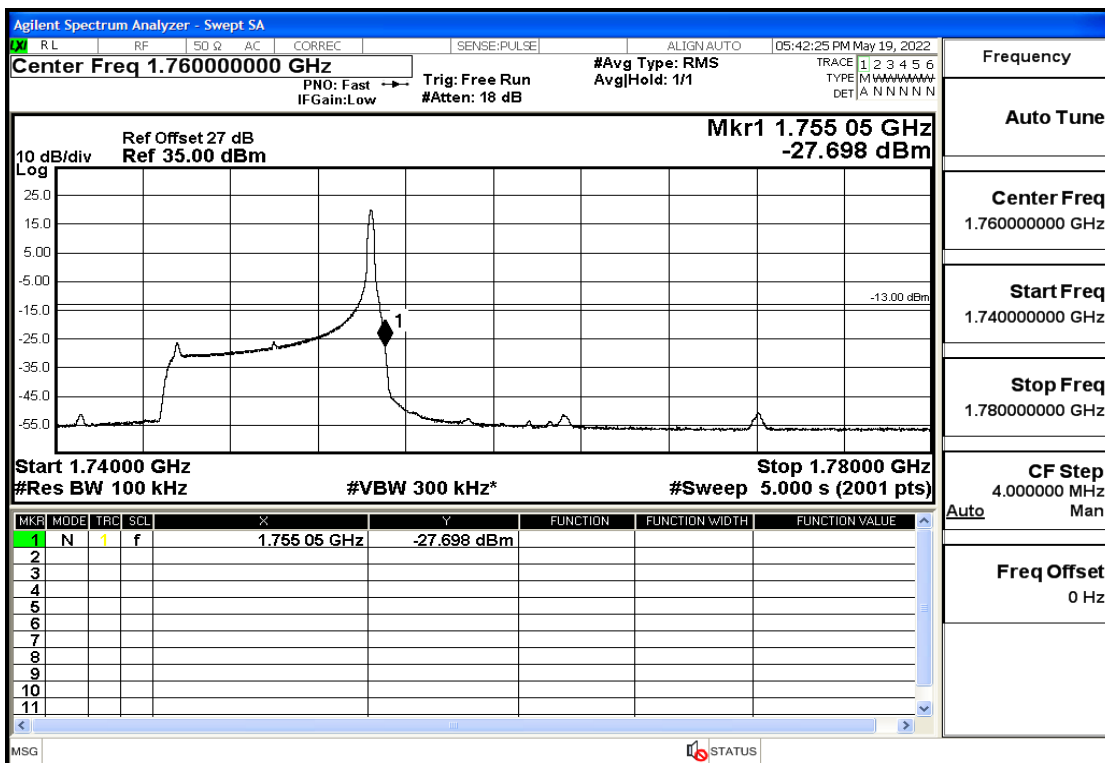

Band4-10-1750-QPSK-1#HIGH@Pass