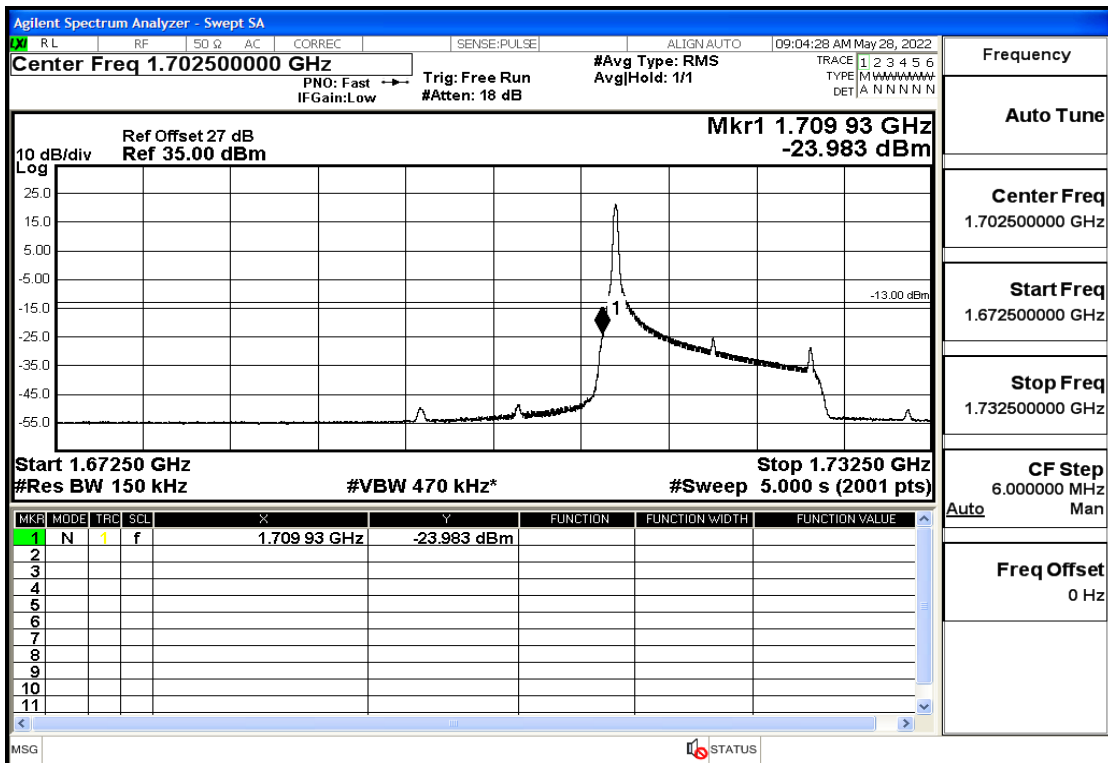

Band4-15-1717.5-16QAM-1#LOW@Pass