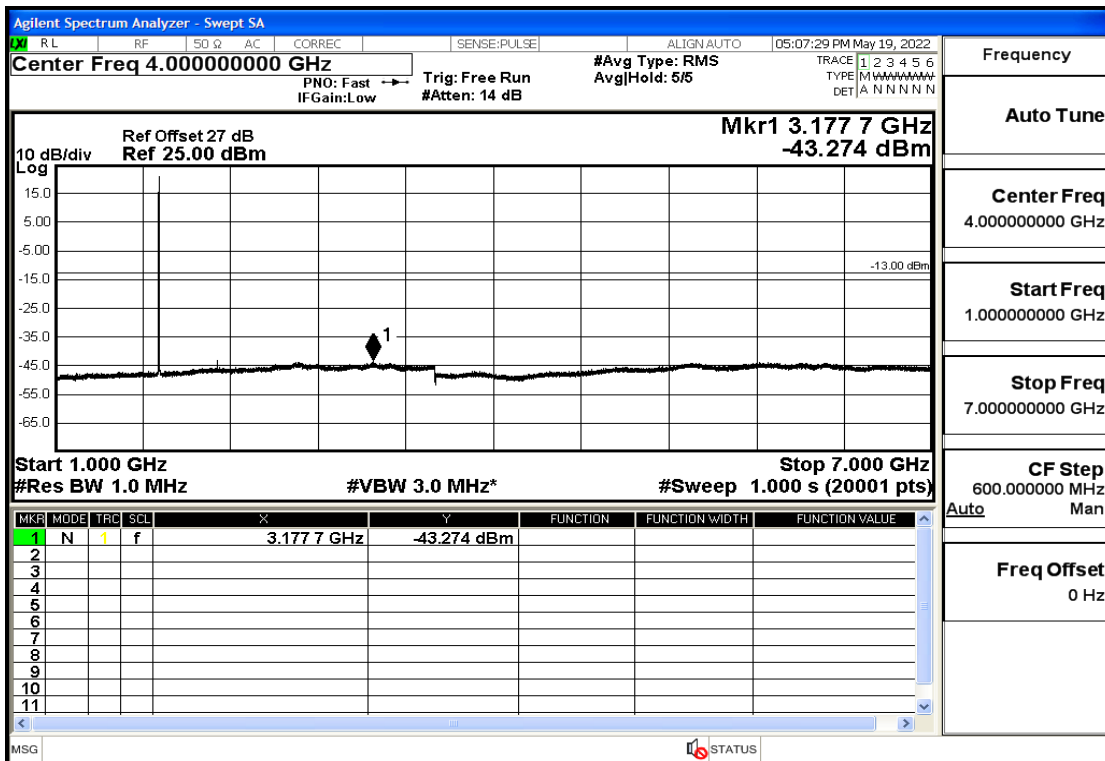

OB4-1.4-1710.7-QPSK-6#LOW@1GHz-7GHz@Pass