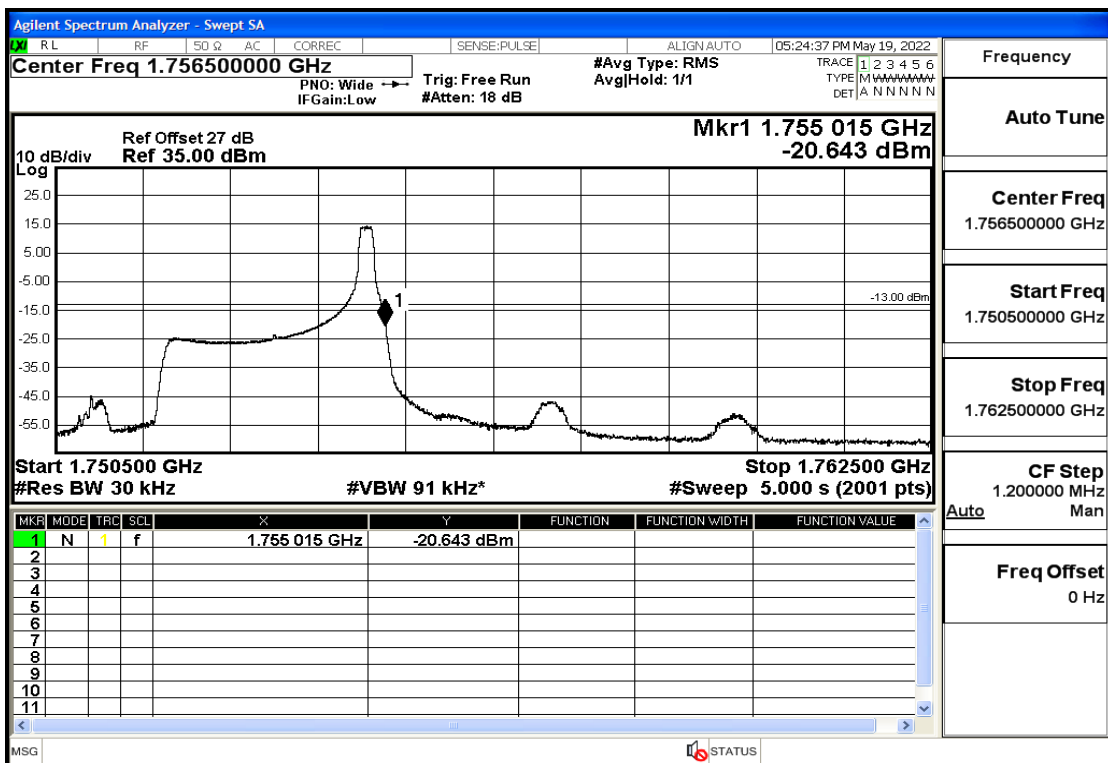

Band4-3-1753.5-16QAM-1#HIGH@Pass