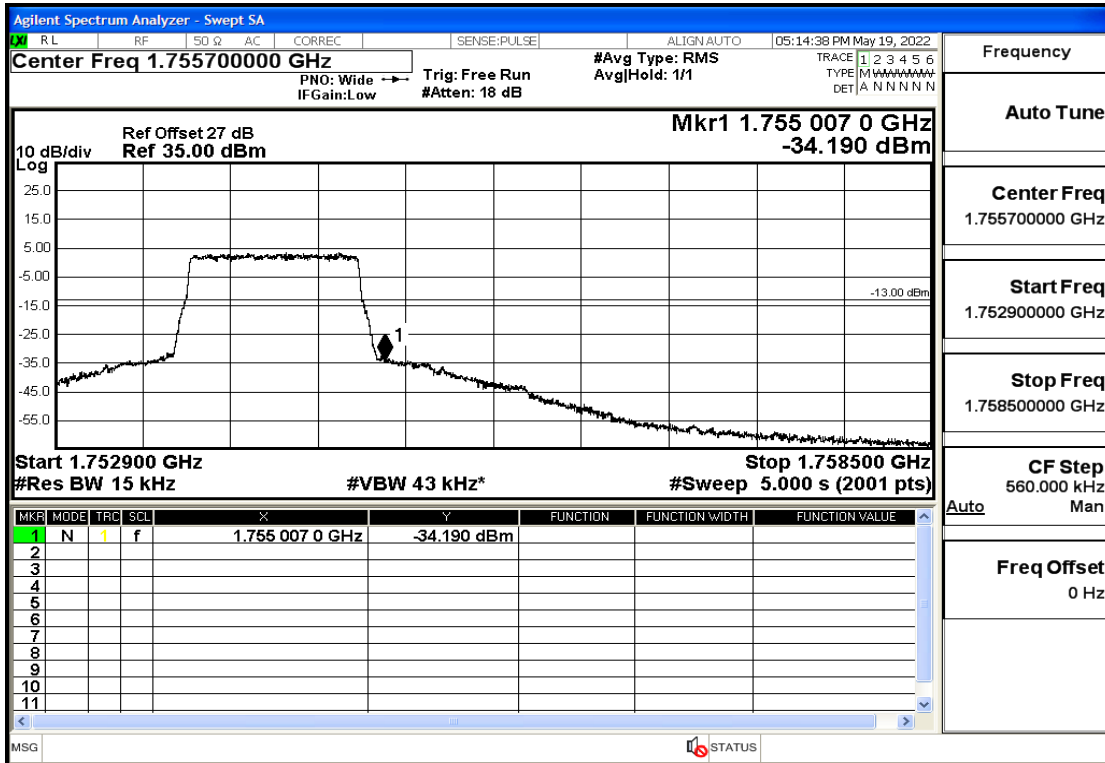

Band4-1.4-1754.3-16QAM-6#LOW@Pass