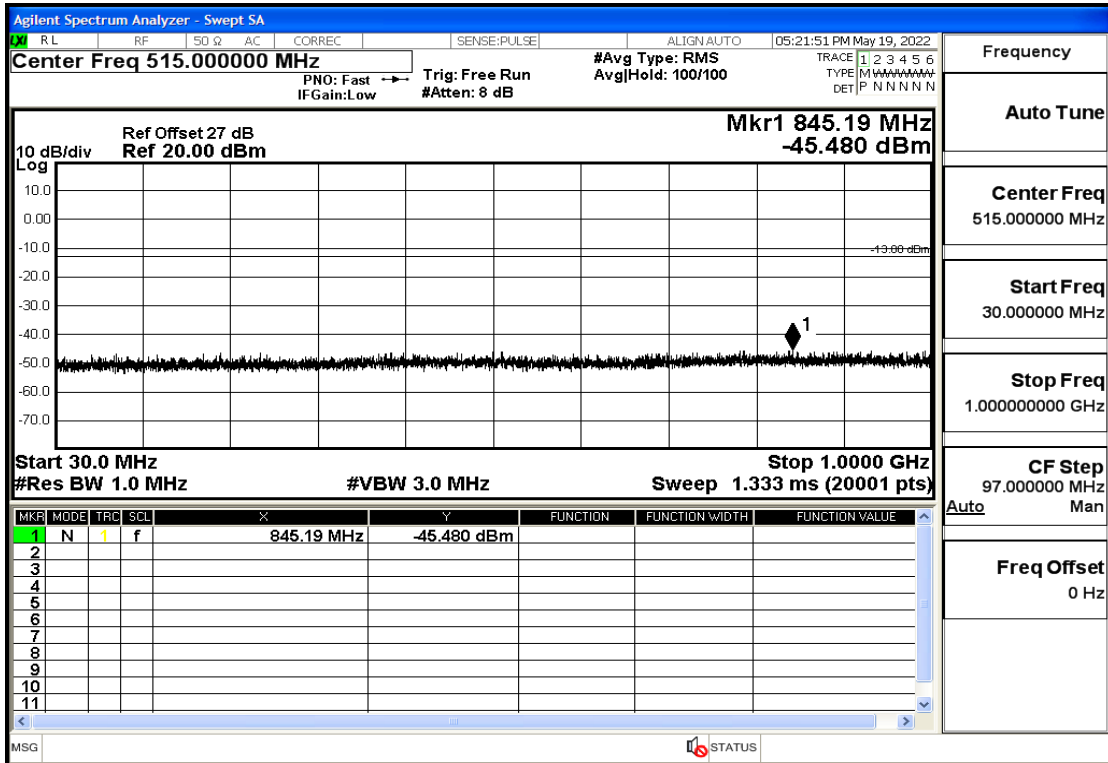

OB4-3-1753.5-QPSK-15#LOW@30MHz-1GHz@Pass