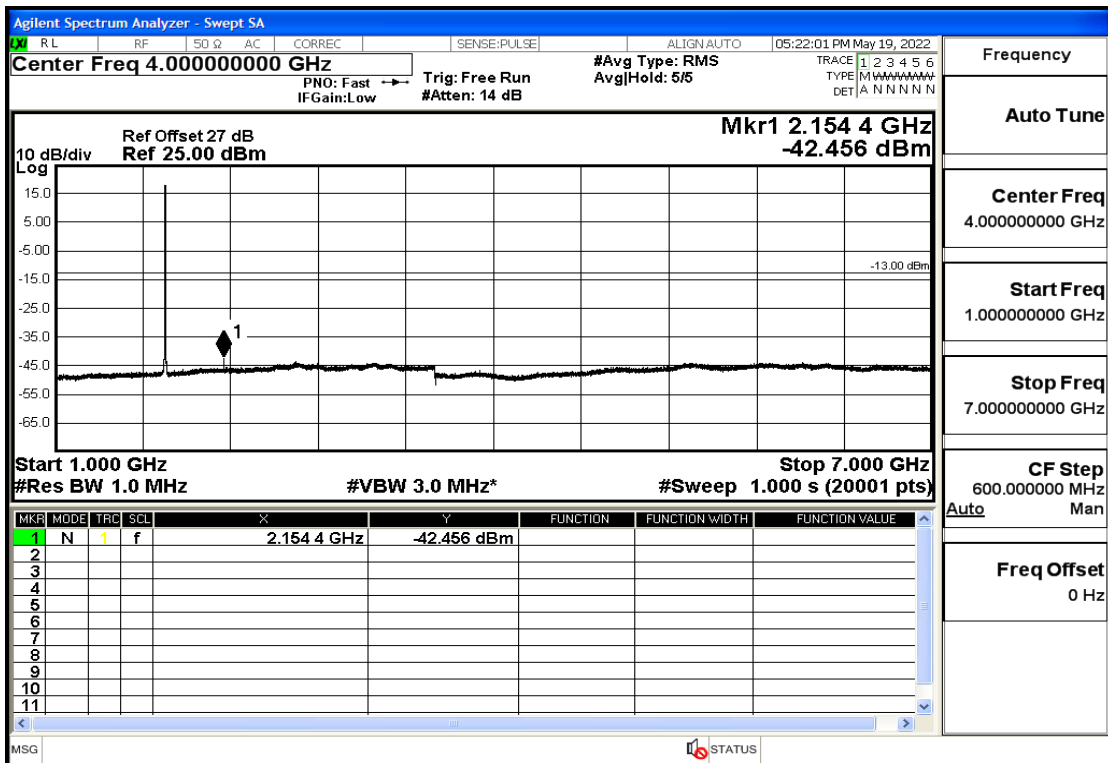

OB4-3-1753.5-QPSK-15#LOW@1GHz-7GHz@Pass