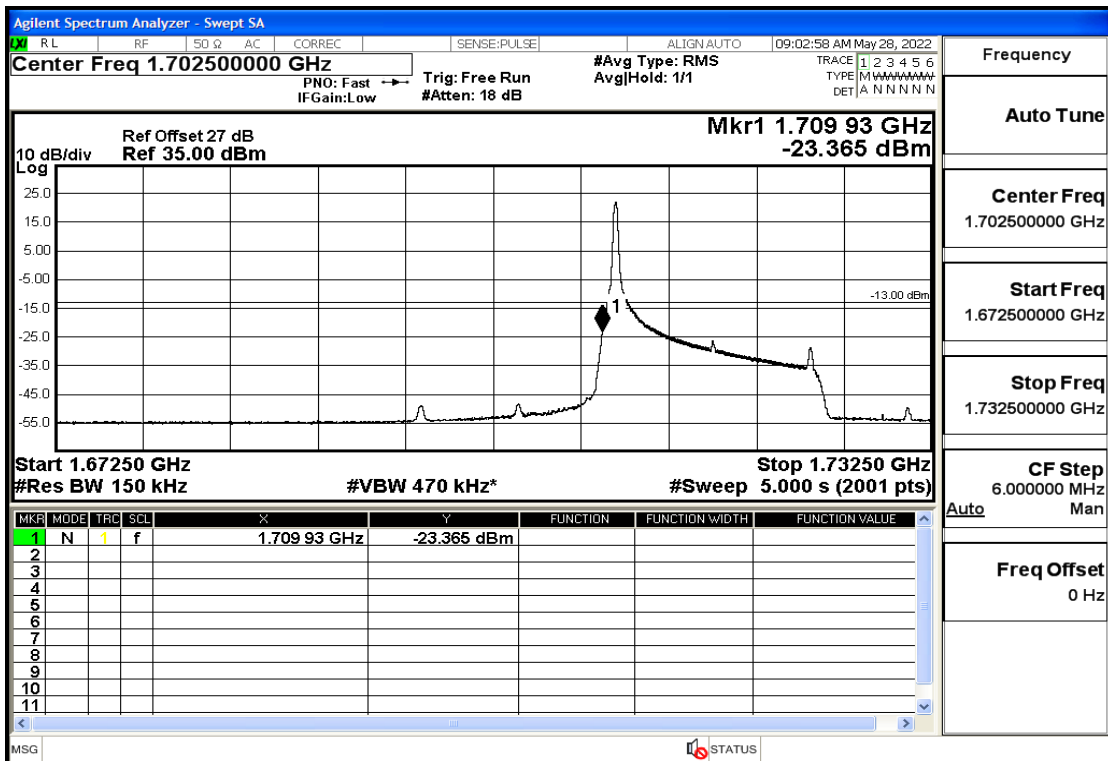

Band4-15-1717.5-QPSK-1#LOW@Pass