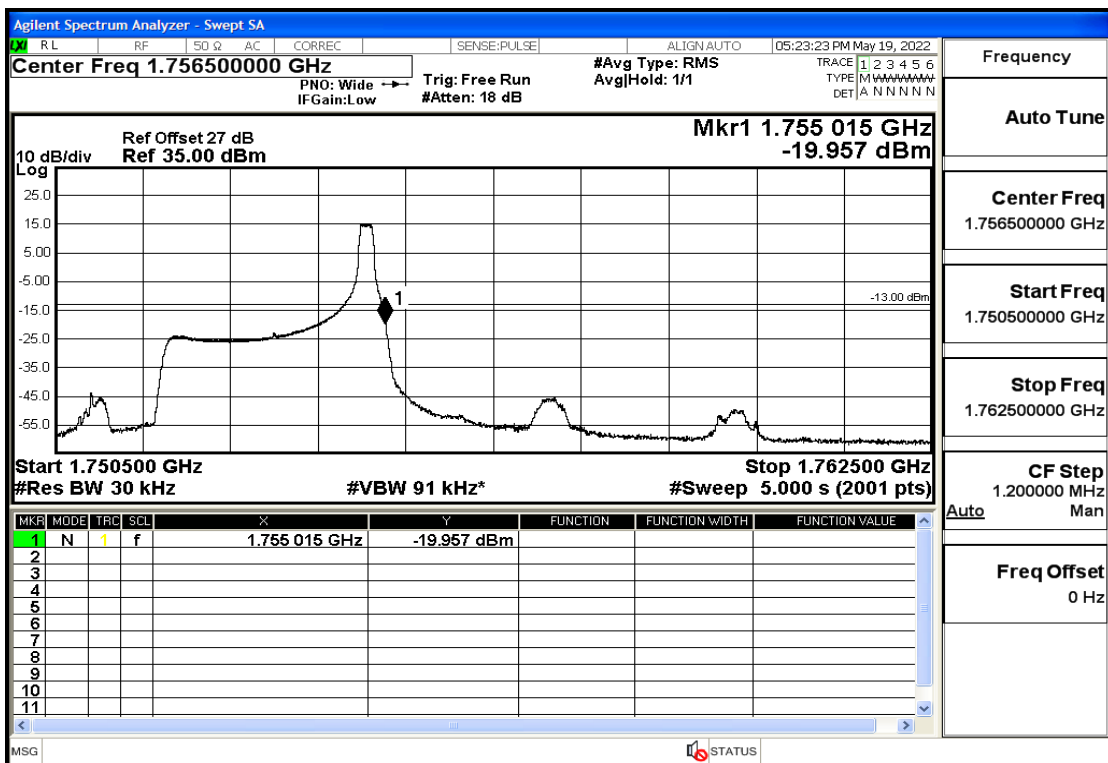

Band4-3-1753.5-QPSK-1#HIGH@Pass