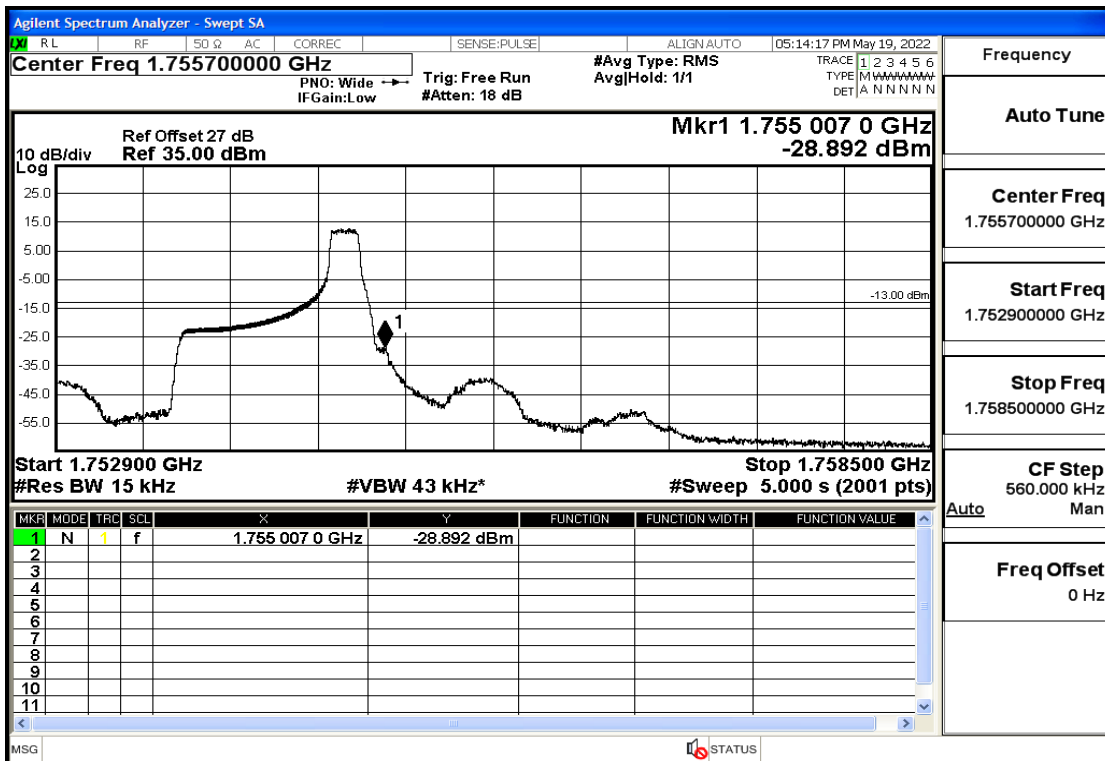

Band4-1.4-1754.3-QPSK-1#HIGH@Pass