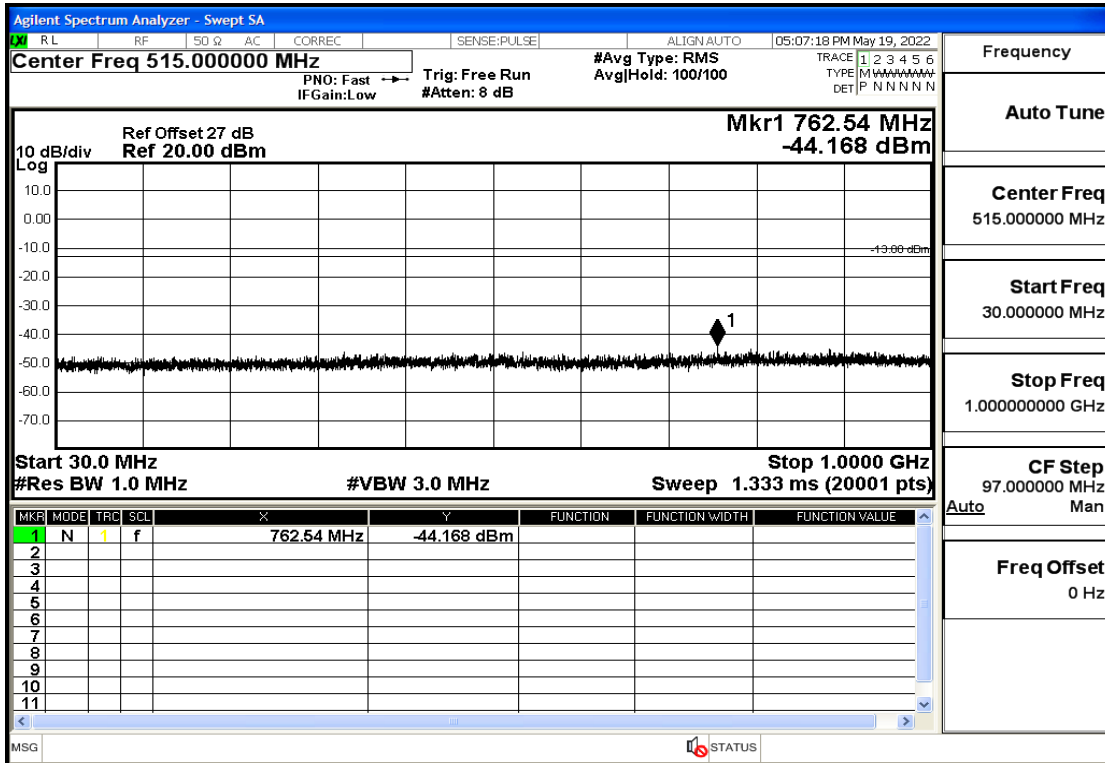

OB4-1.4-1710.7-QPSK-6#LOW@30mHz-1GHz@Pass