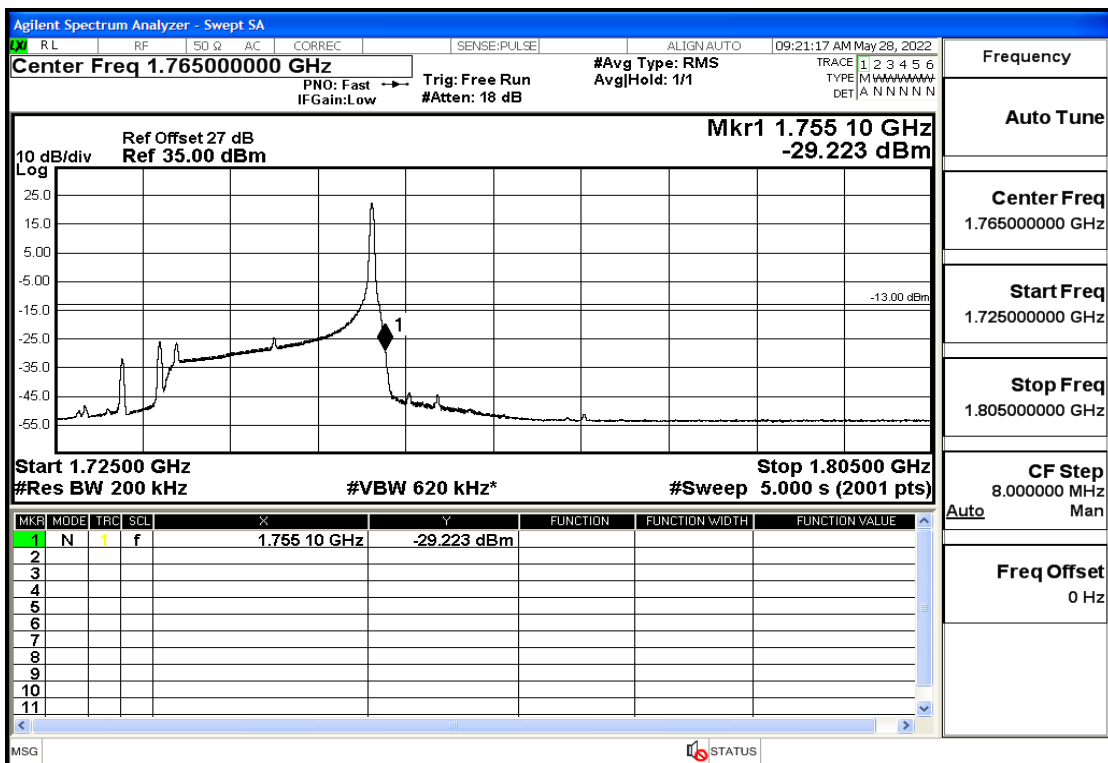

Band4-20-1745-QPSK-1#HIGH@Pass