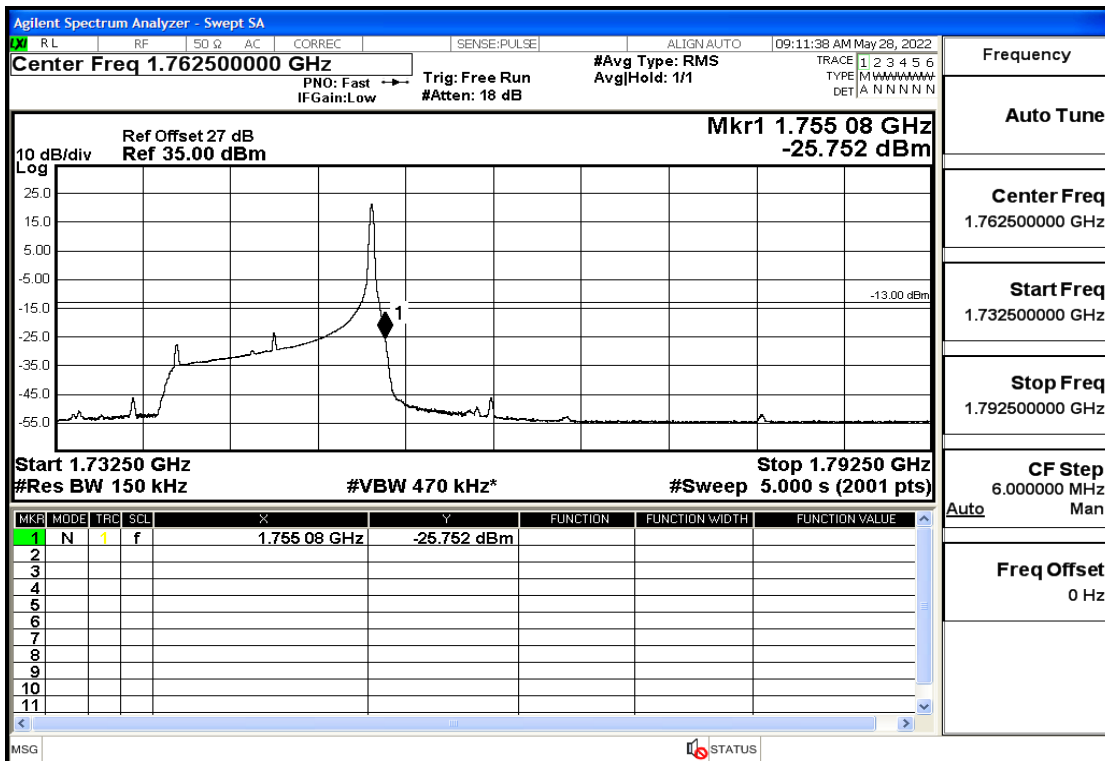

Band4-15-1747.5-16QAM-1#HIGH@Pass