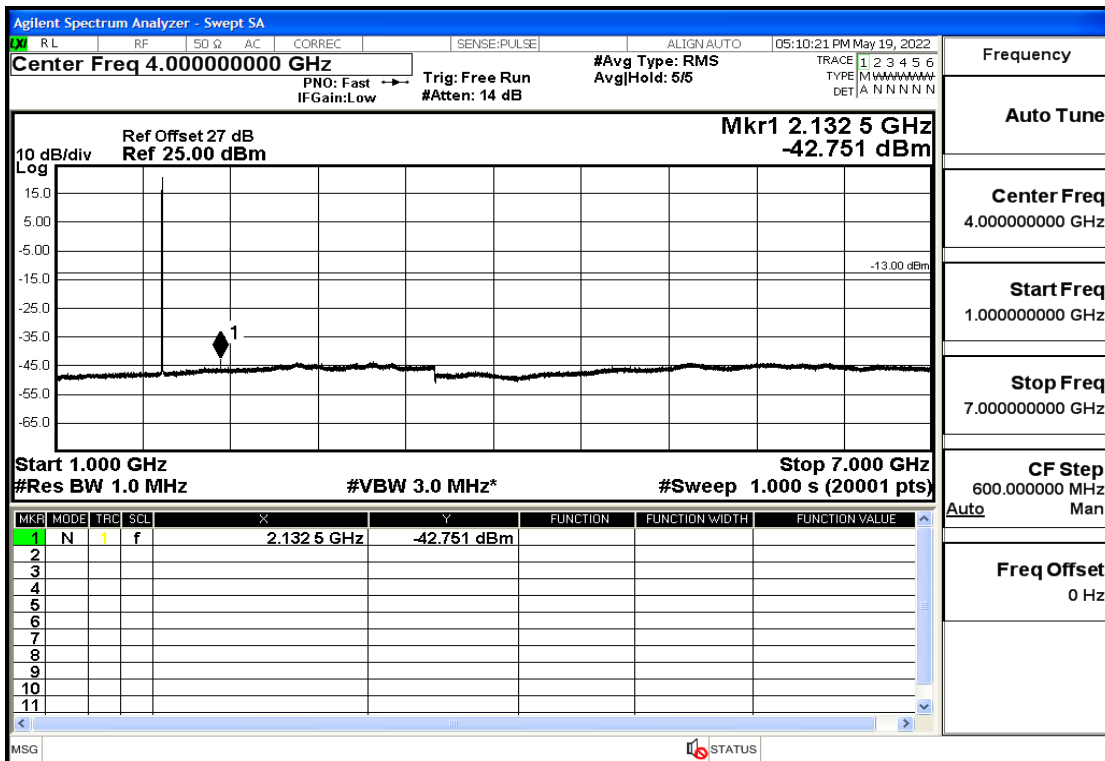

OB4-1.4-1732.5-QPSK-6#LOW@1GHz-7GHz@Pass