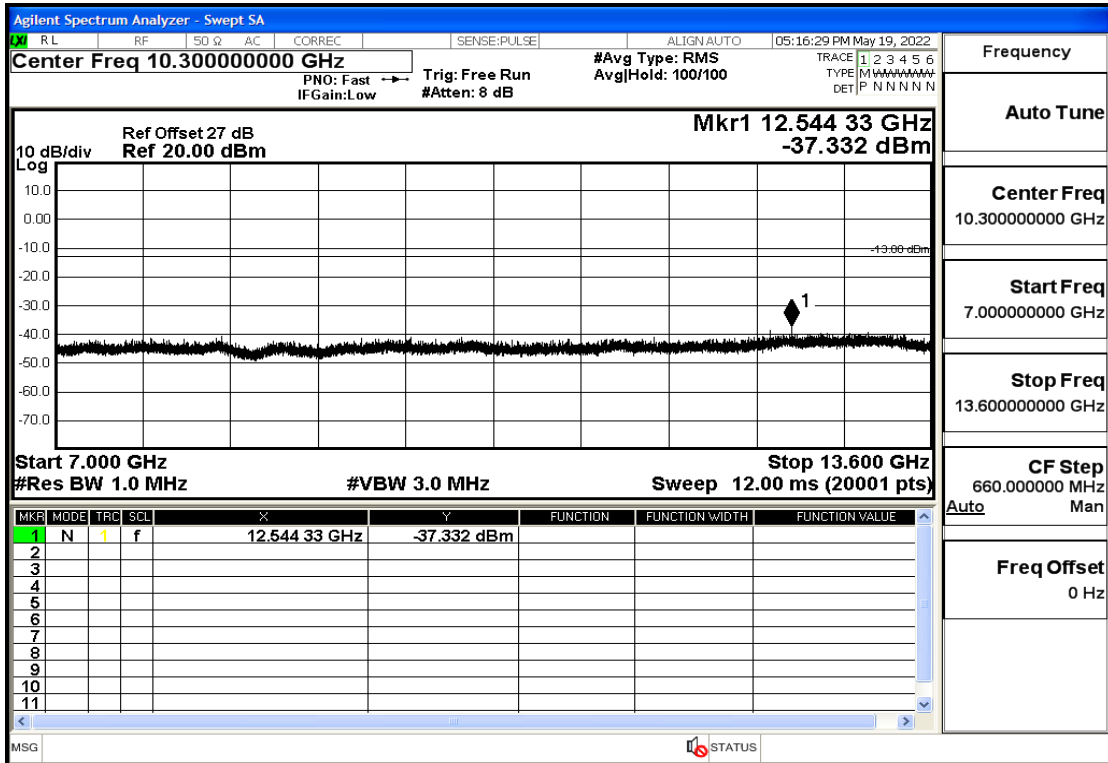

OB4-3-1711.5-QPSK-15#LOW@7GHz-13.6GHz@Pass