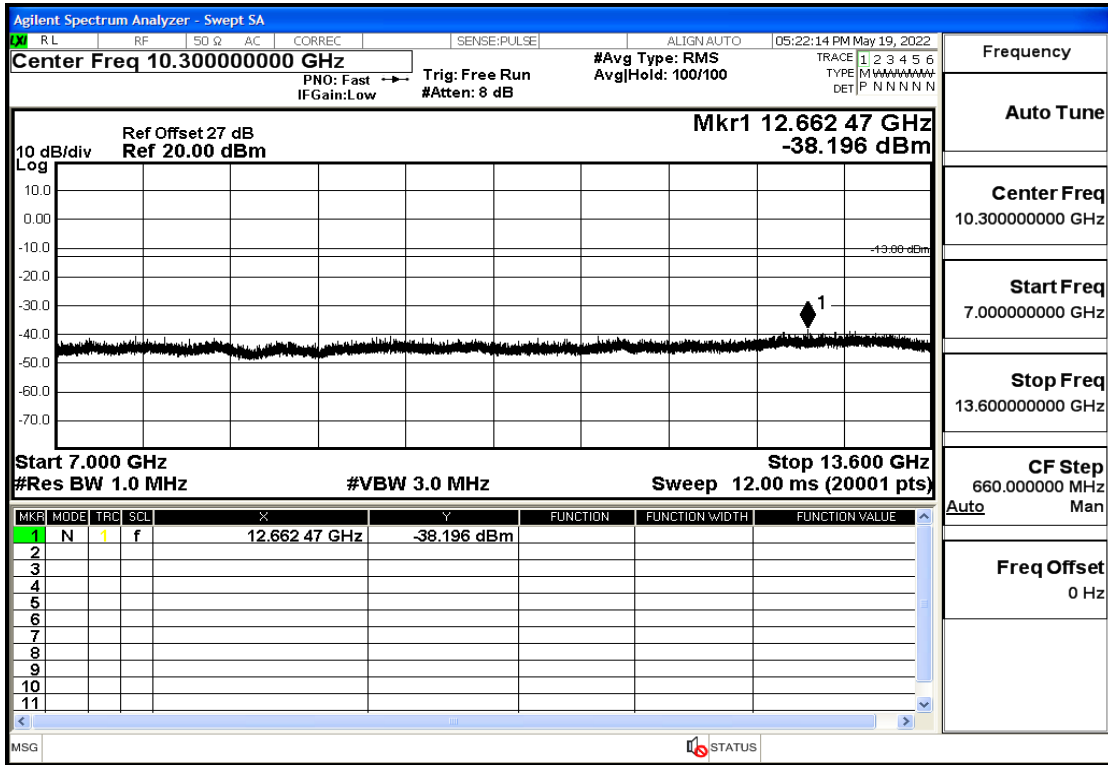

OB4-3-1753.5-QPSK-15#LOW@7GHz-13.6GHz@Pass