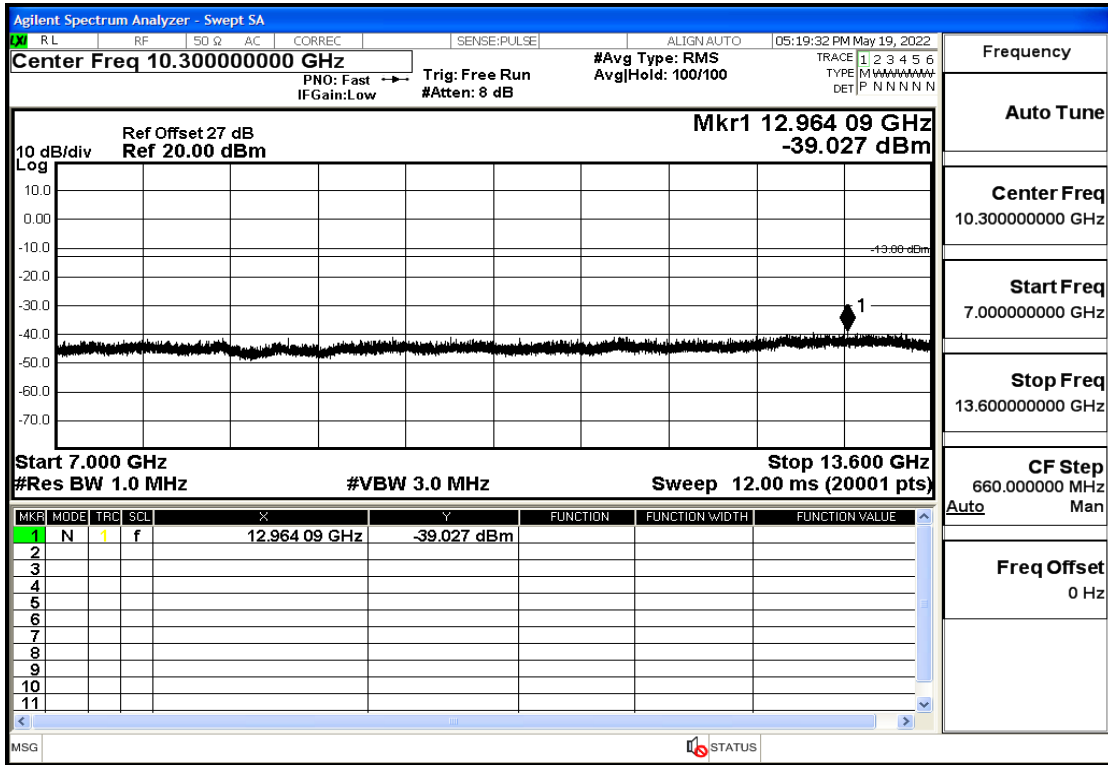

OB4-3-1732.5-QPSK-15#LOW@7GHz-13.6GHz@Pass