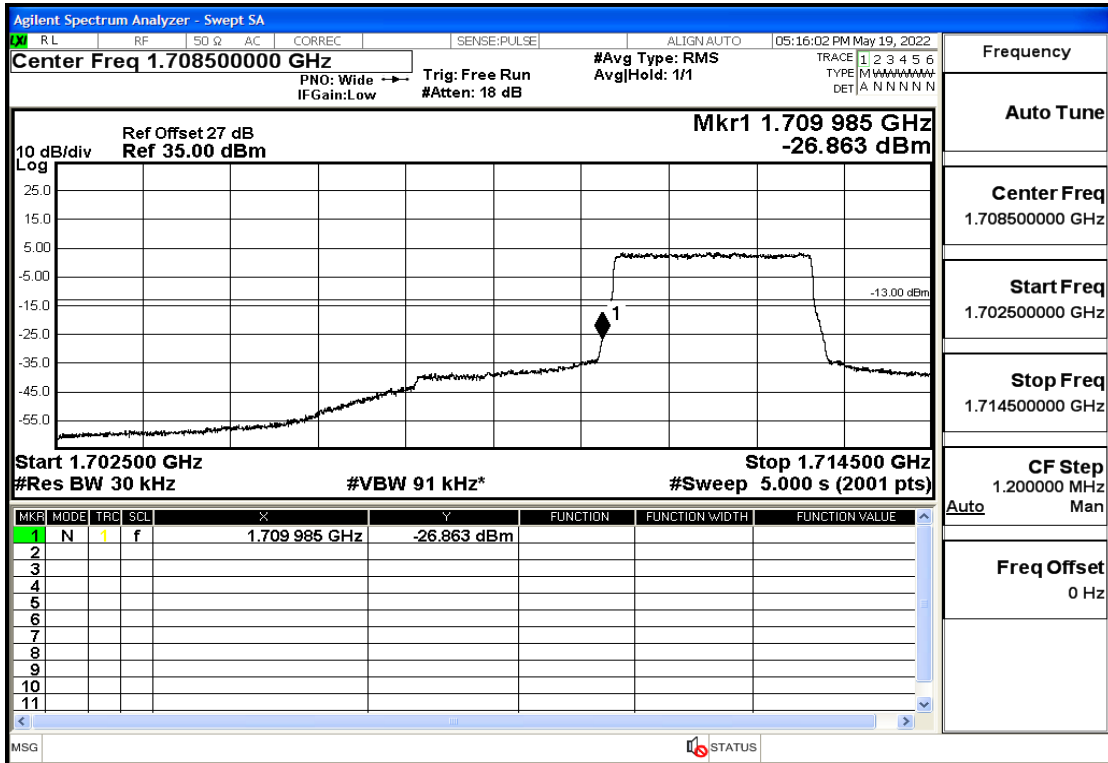

Band4-3-1711.5-QPSK-15#LOW@Pass