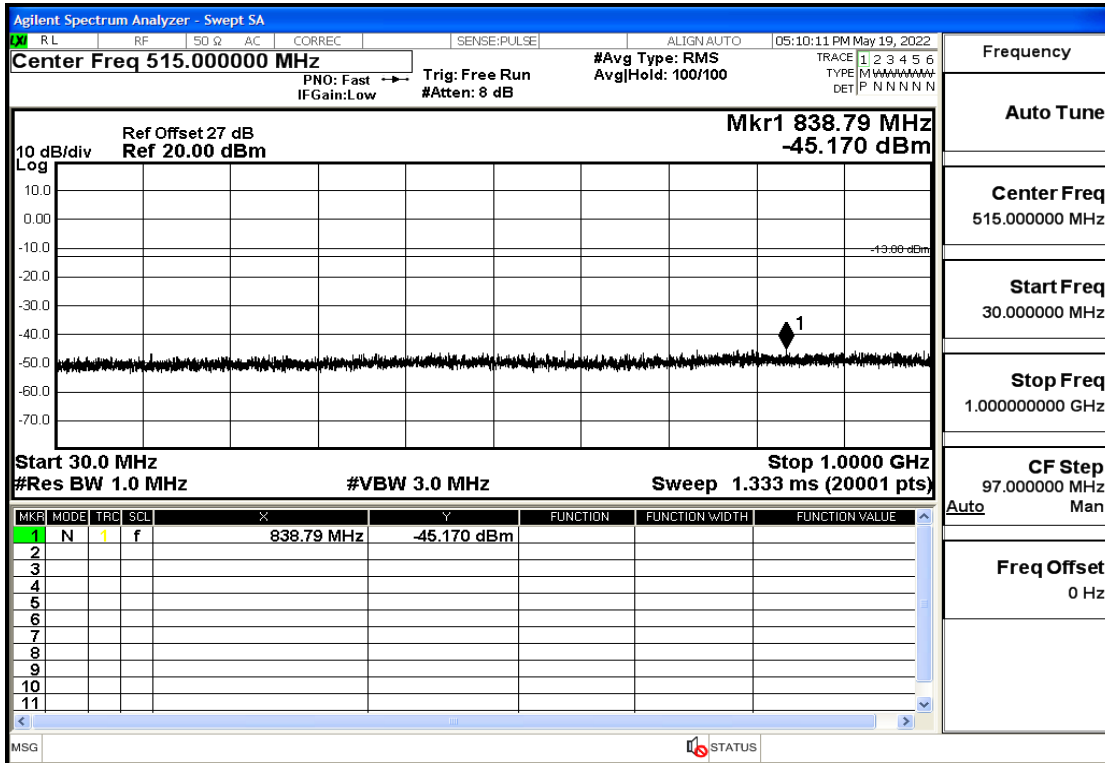

OB4-1.4-1732.5-QPSK-6#LOW@30mHz-1GHz@Pass