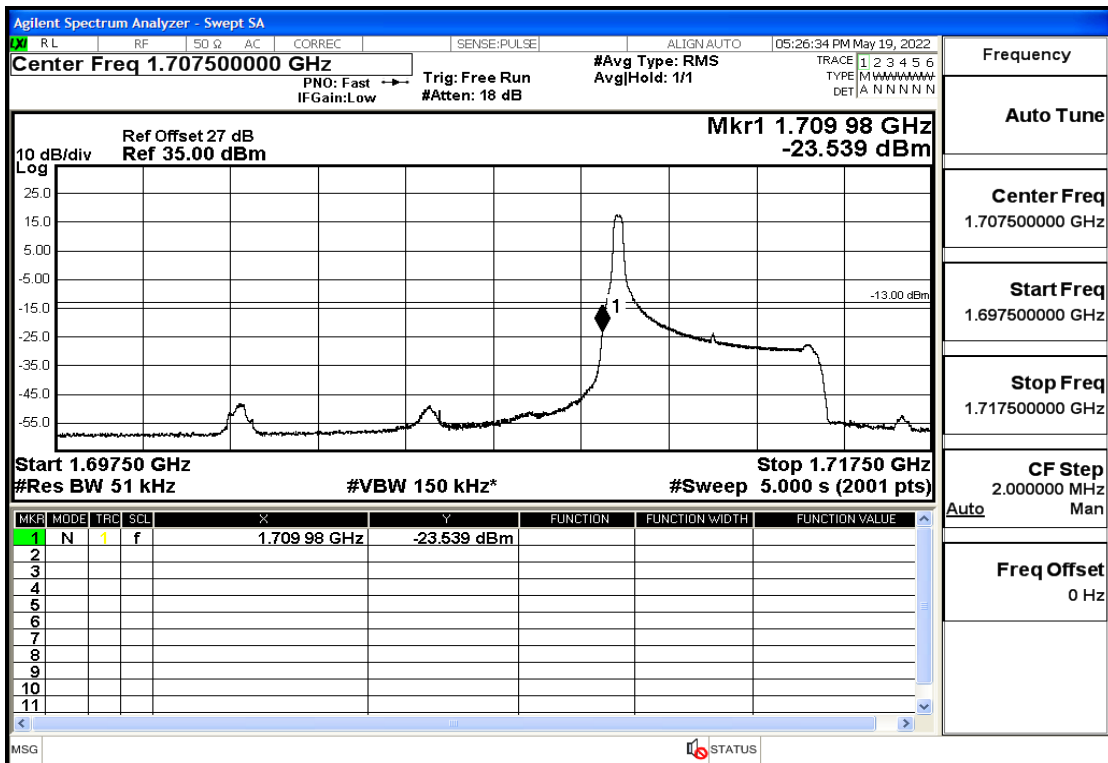

Band4-5-1712.5-QPSK-1#LOW@Pass