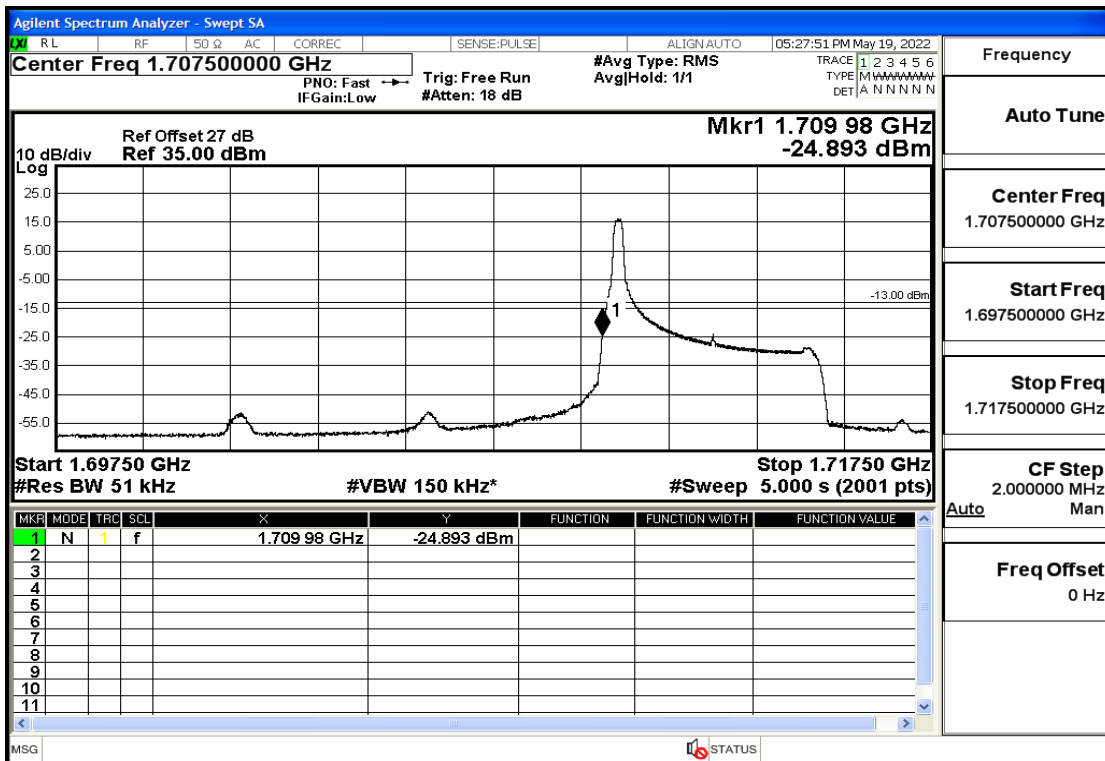

Band4-5-1712.5-16QAM-1#LOW@Pass