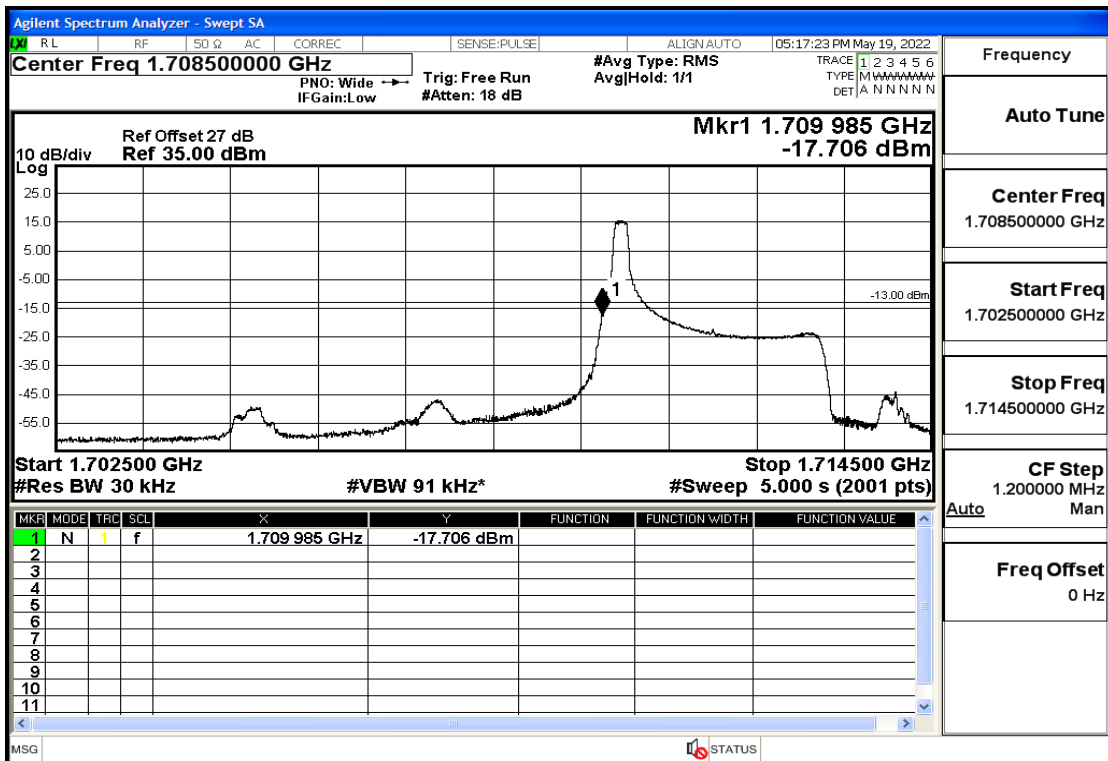

Band4-3-1711.5-QPSK-1#LOW@Pass