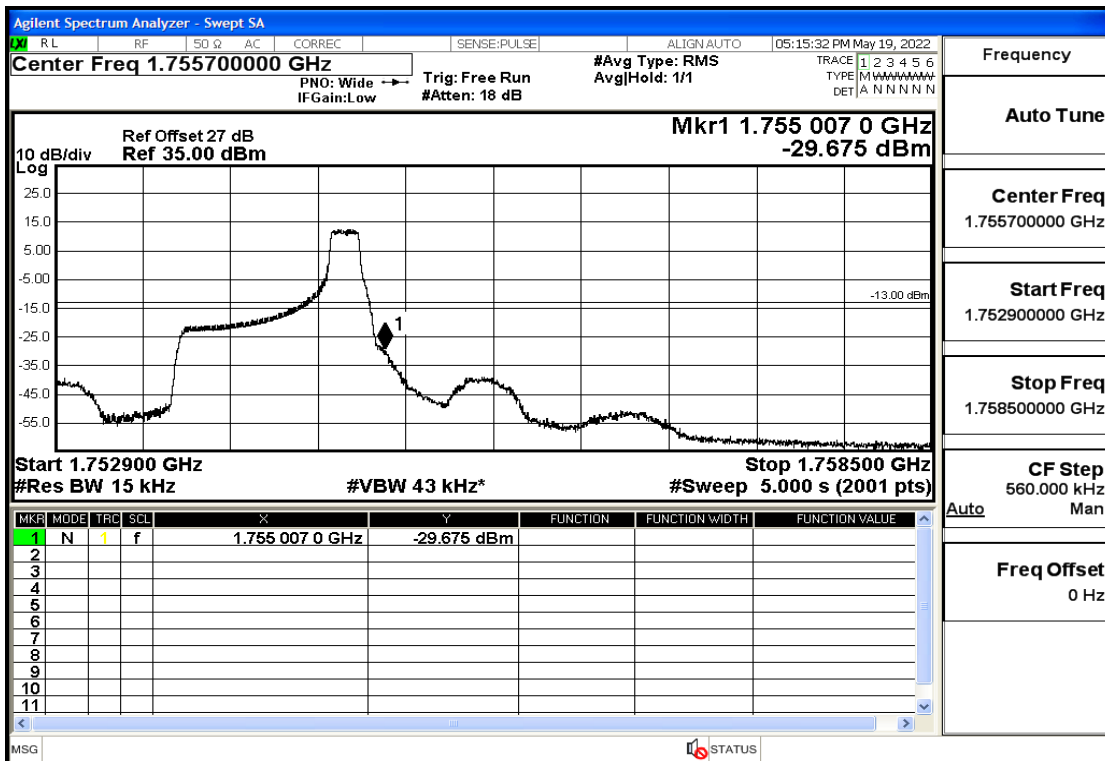

Band4-1.4-1754.3-16QAM-1#HIGH@Pass