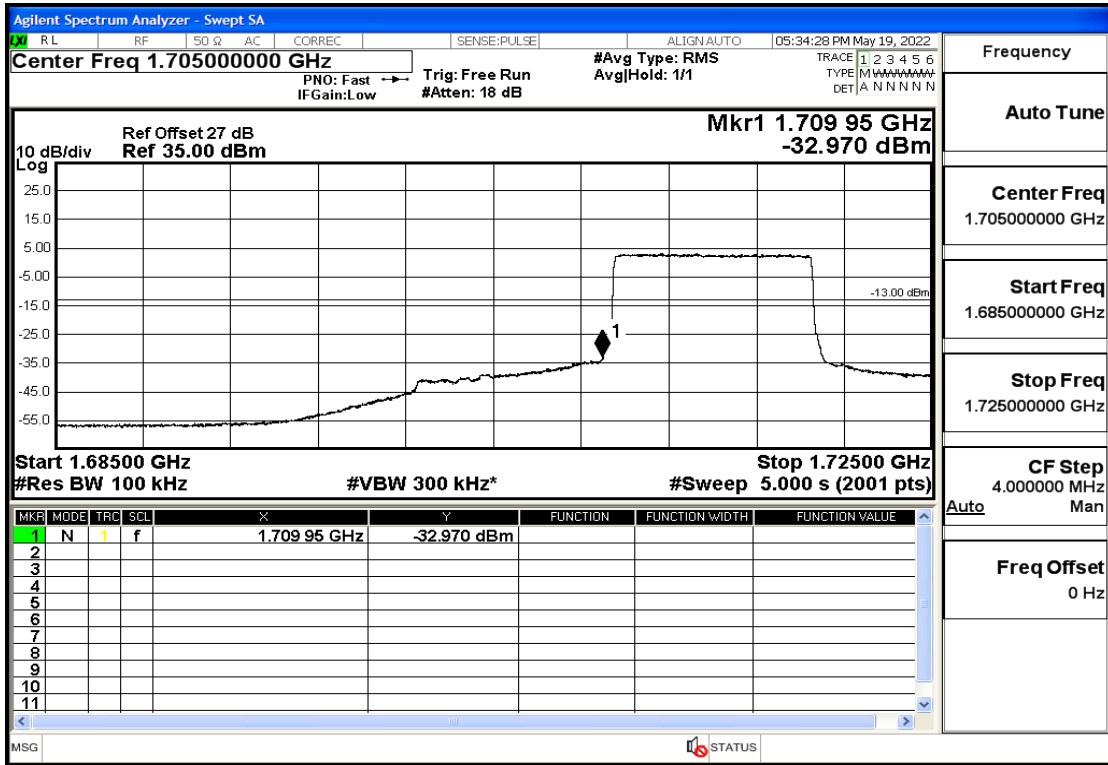

Band4-10-1715-QPSK-50#LOW@Pass