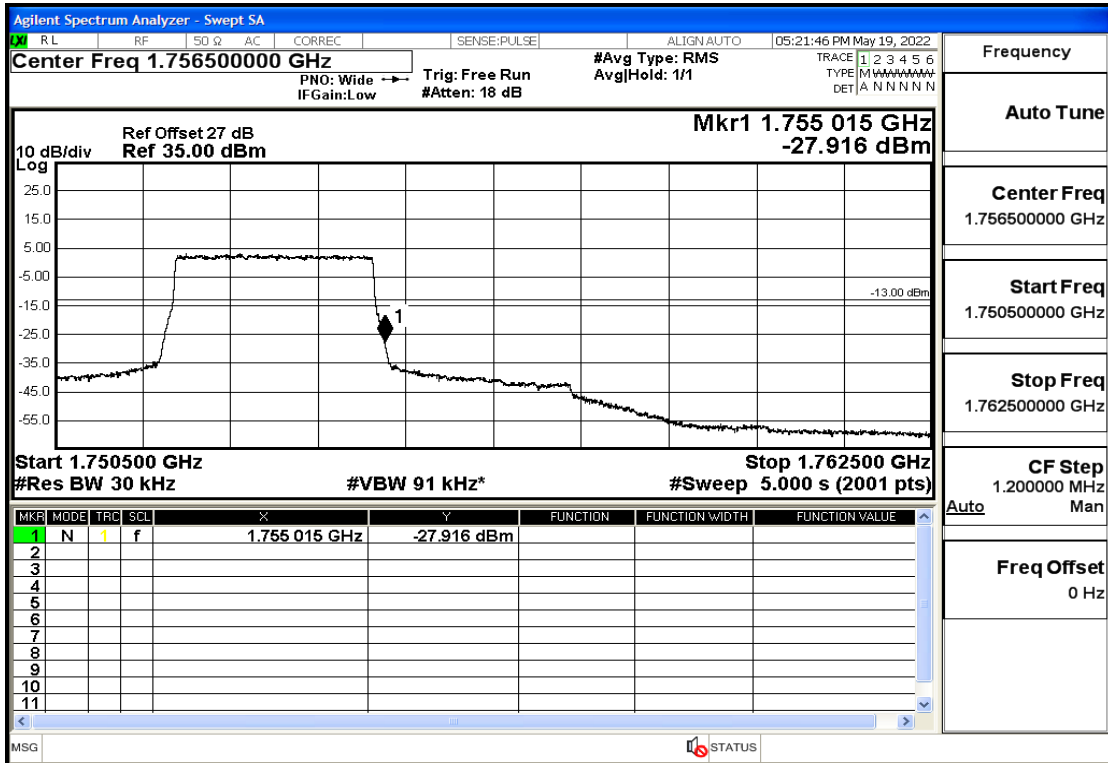

Band4-3-1753.5-QPSK-15#LOW@Pass