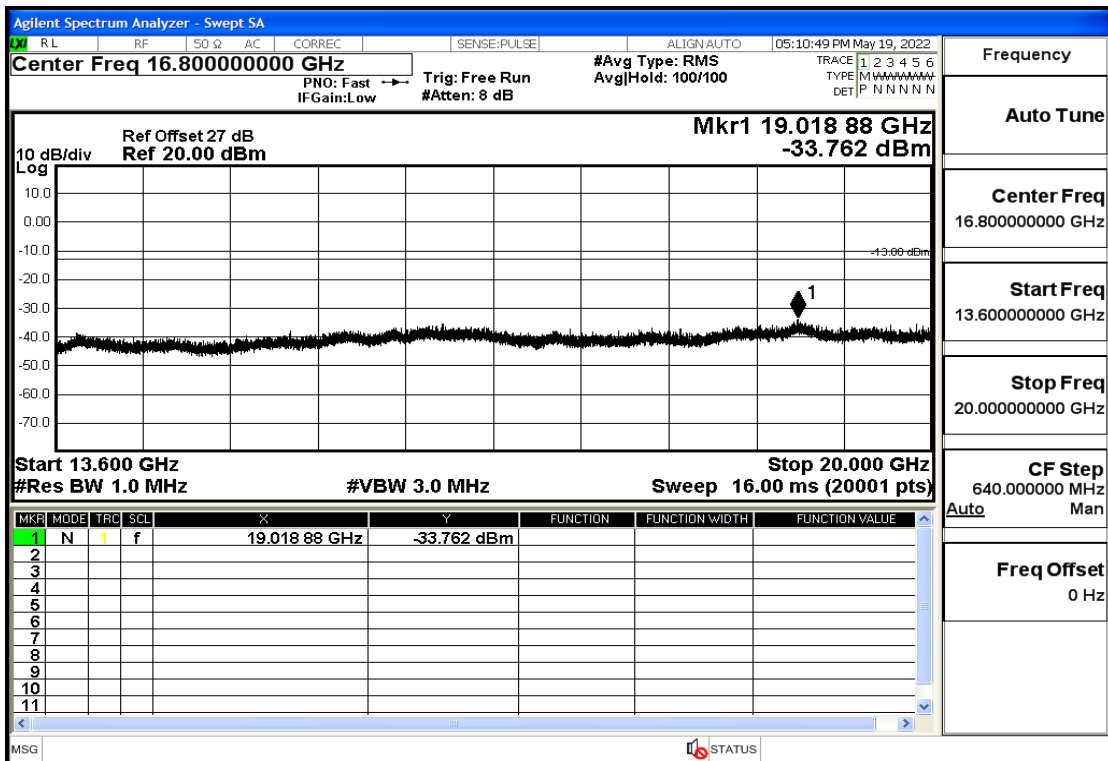

OB4-1.4-1732.5-QPSK-6#LOW@13.6GHz-20GHz@Pass