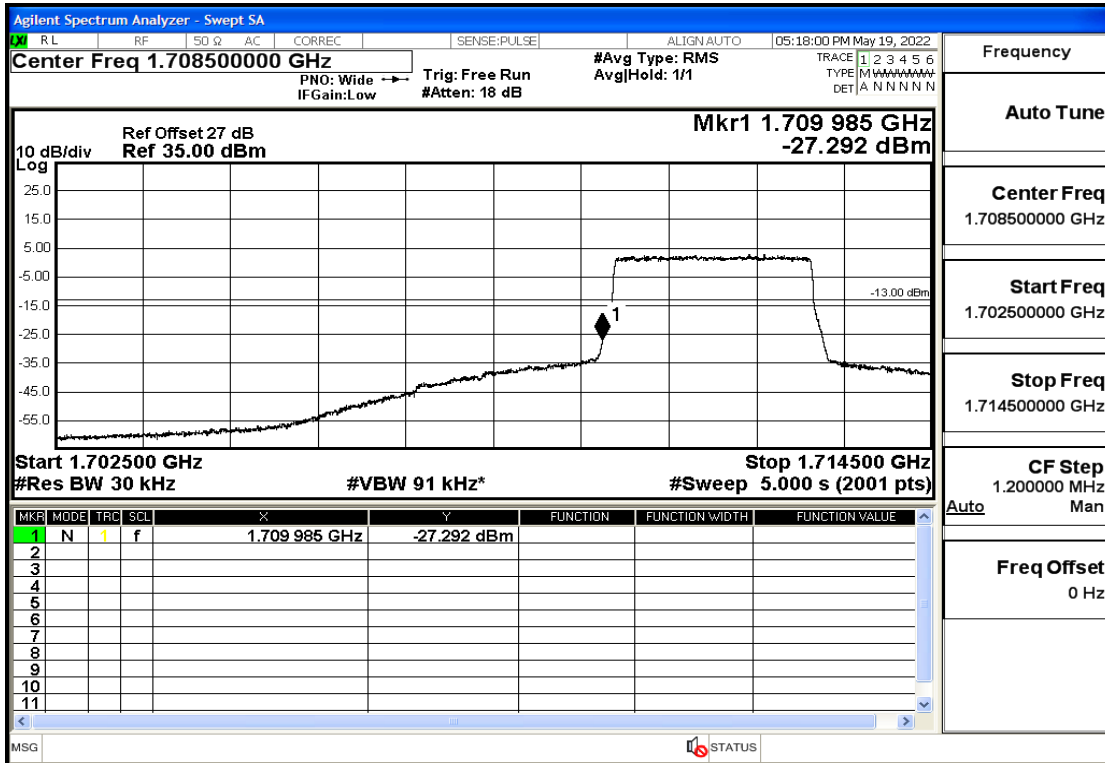

Band4-3-1711.5-16QAM-15#LOW@Pass