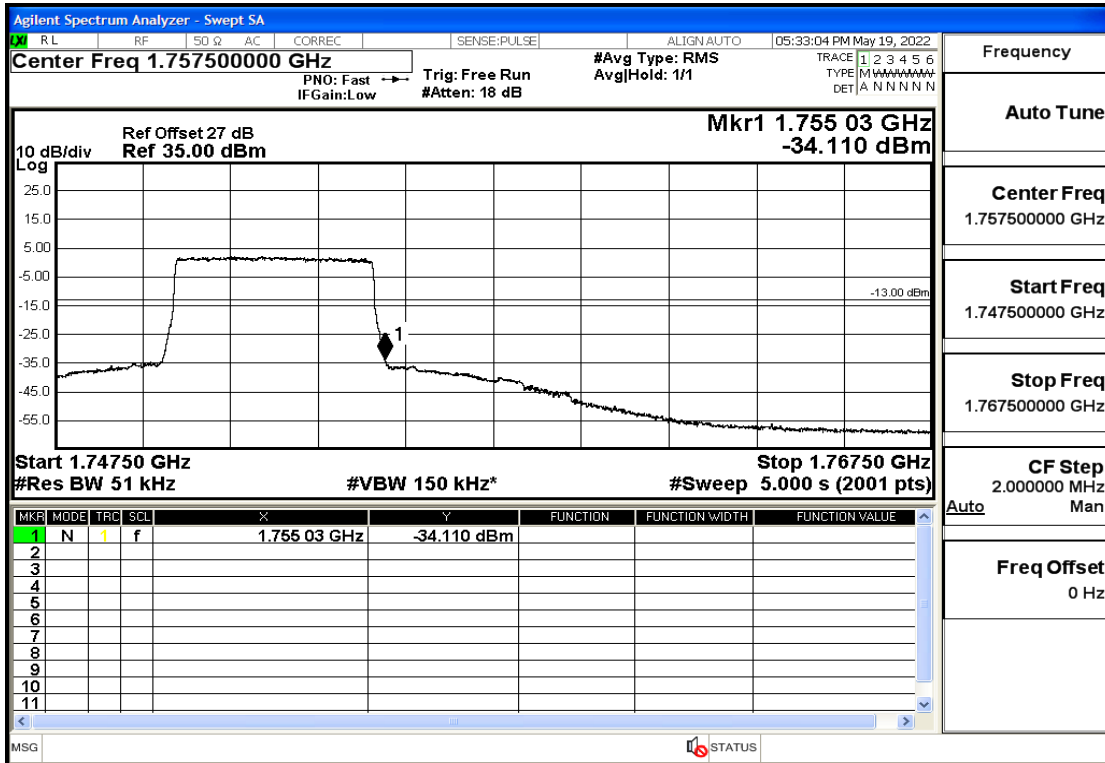

RF Test Data for LTE (Conducted Measurement)

Product Name: Smart phone

Trade Mark: 

Test Model: K55g

FCC ID: 2APX7K55G

Environmental Conditions

Temperature:	23.8℃
Relative Humidity:	56%
ATM Pressure:	100.0 kPa
Test Engineer:	Anna Hu
Supervised by:	Hugo Chen
Remark:	For LTE Band4

Band4-5-1712.5-16QAM-25#LOW@Pass

Band4-5-1712.5-16QAM-1#LOW@Pass

Band4-5-1752.5-QPSK-25#LOW@Pass

Band4-5-1752.5-QPSK-1#HIGH@Pass

Band4-5-1752.5-16QAM-25#LOW@Pass

Band4-5-1752.5-16QAM-1#HIGH@Pass

Band4-10-1715-QPSK-50#LOW@Pass