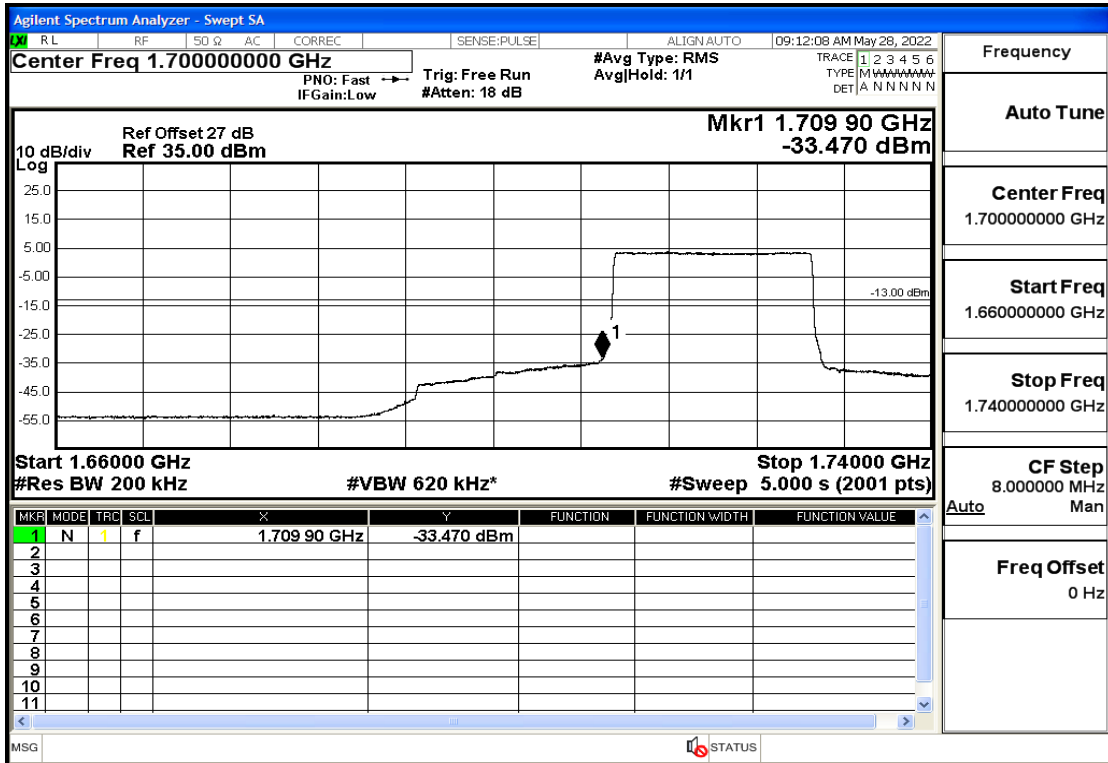

Band4-20-1720-QPSK-100#LOW@Pass