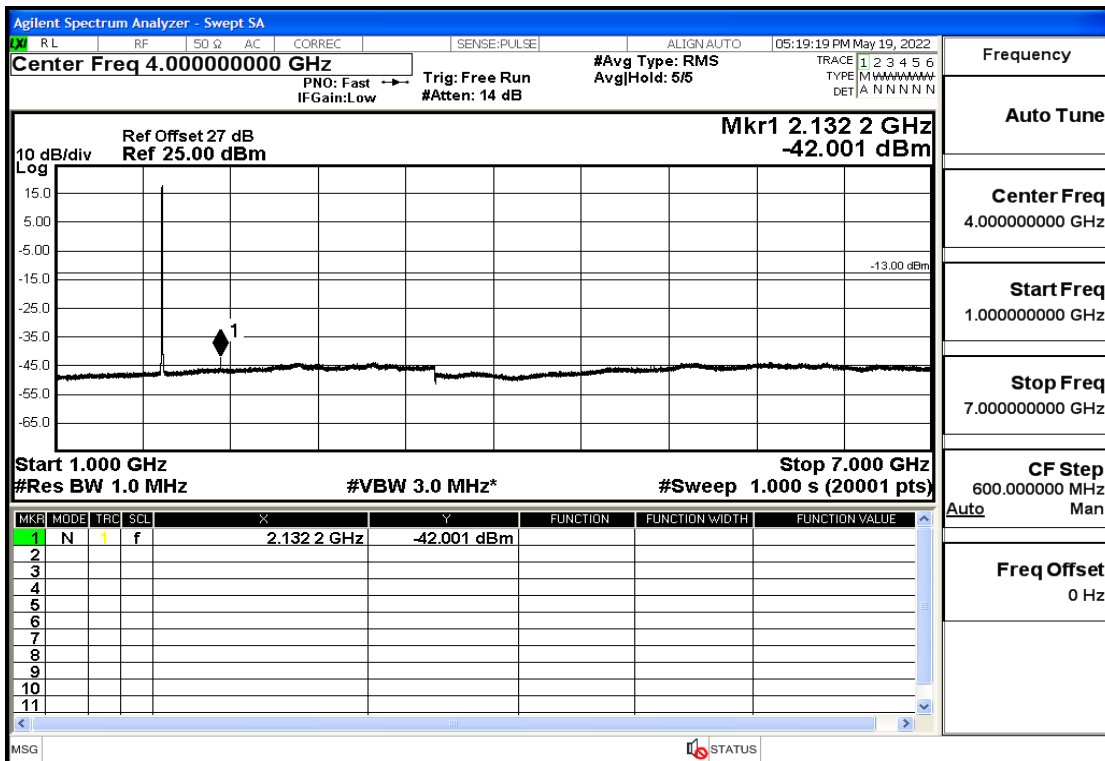

OB4-3-1732.5-QPSK-15#LOW@1GHz-7GHz@Pass