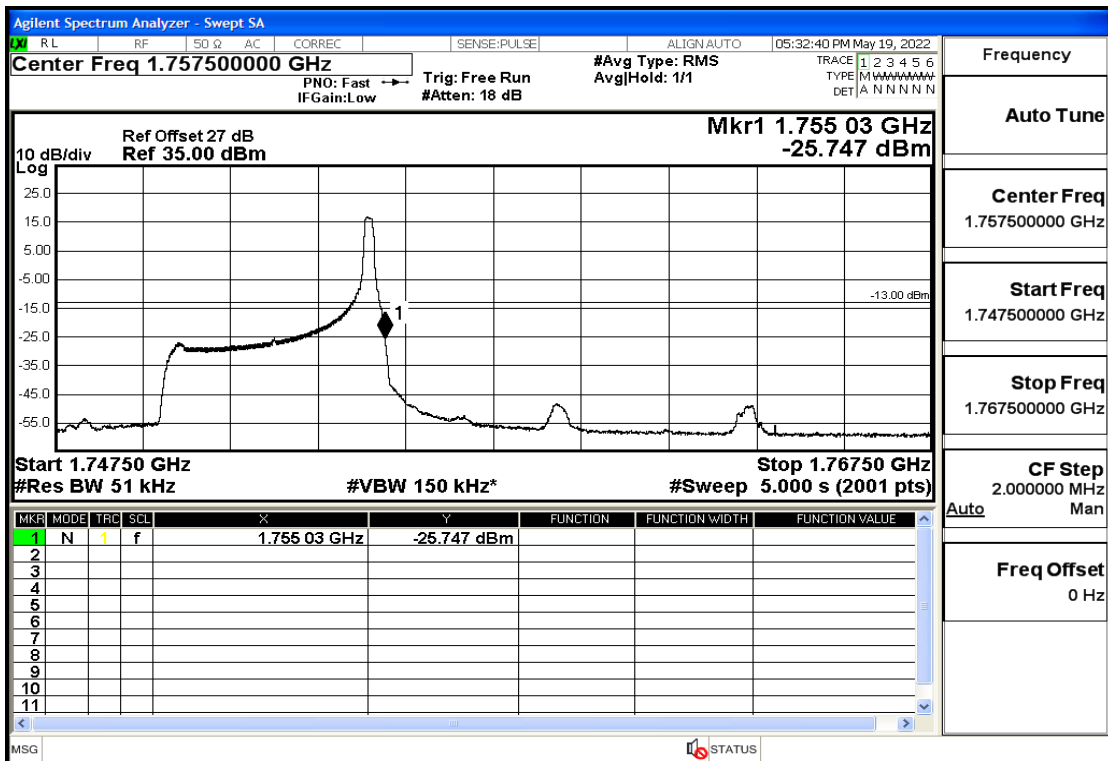

Band4-5-1752.5-QPSK-1#HIGH@Pass