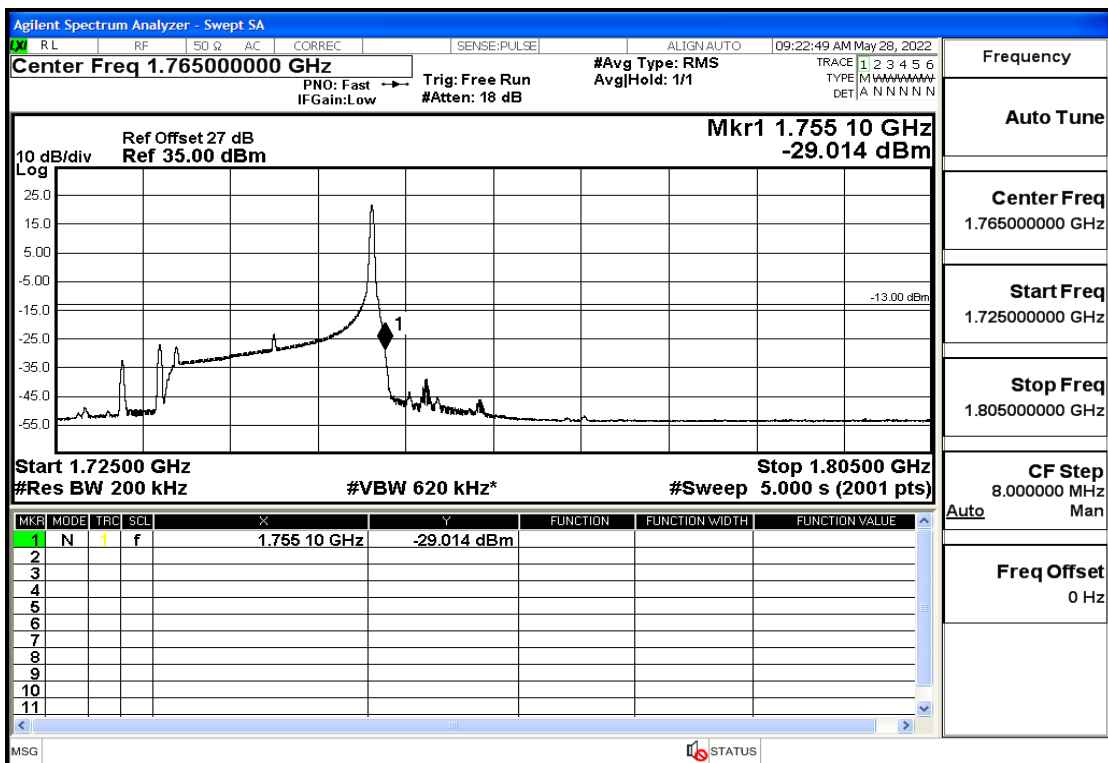

Band4-20-1745-16QAM-1#HIGH@Pass