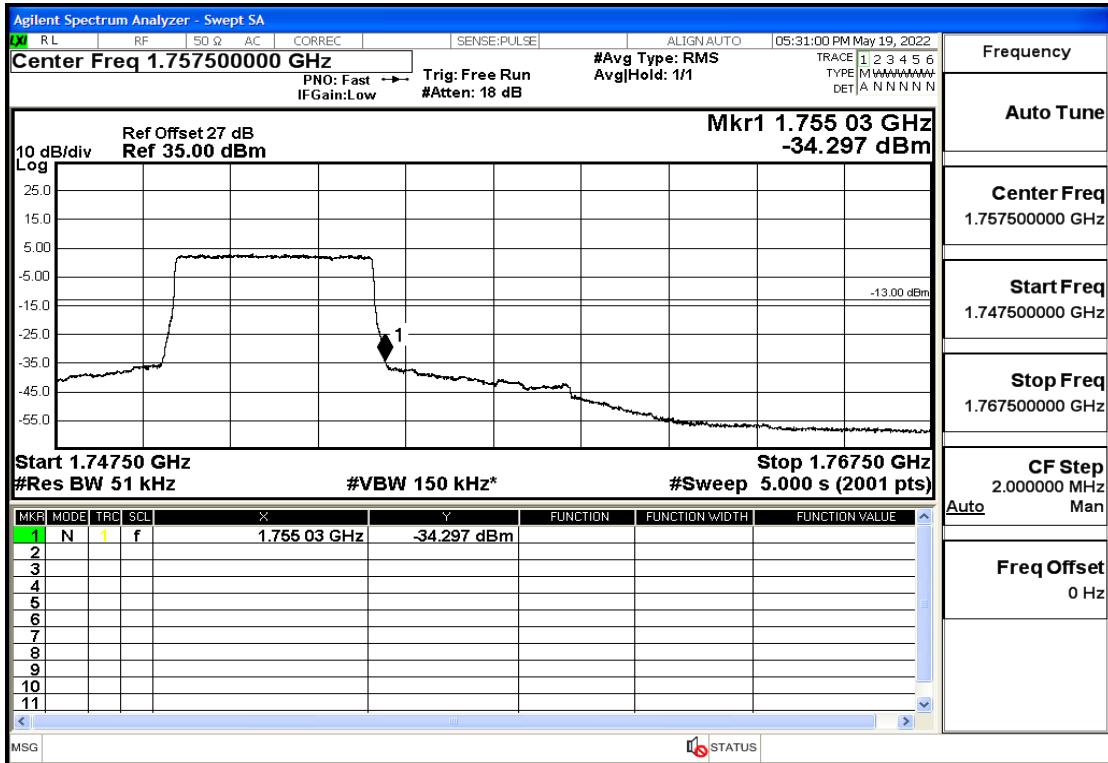

Band4-5-1752.5-QPSK-25#LOW@Pass