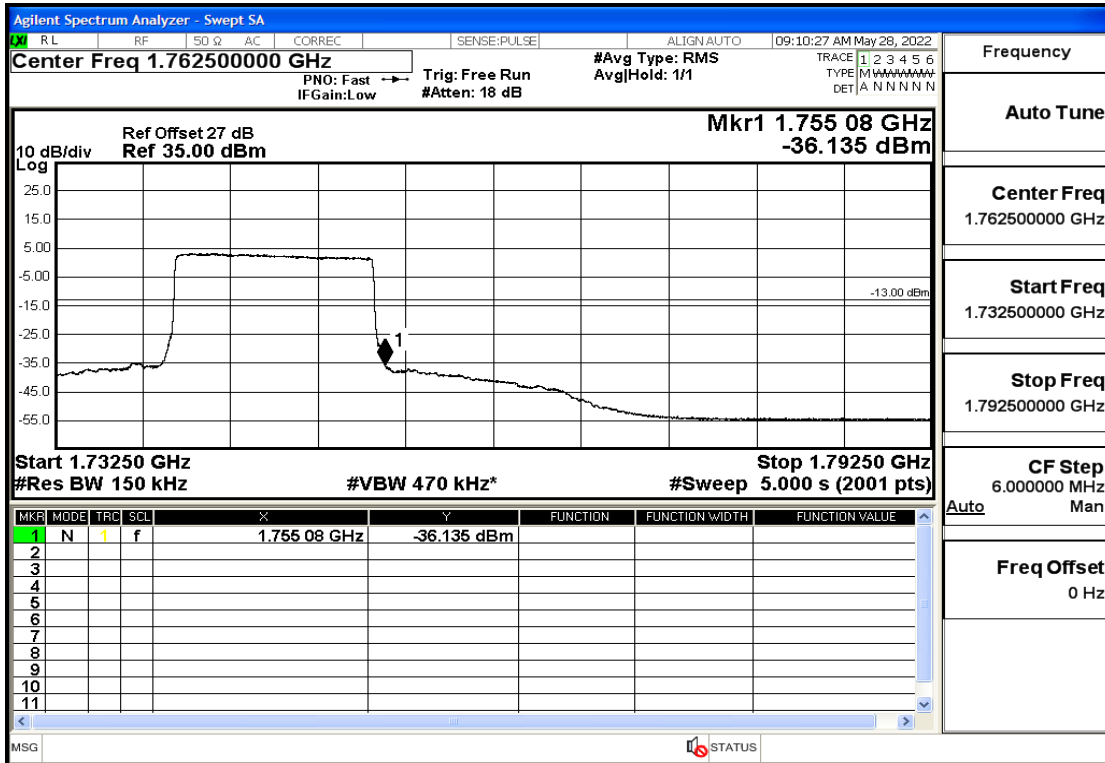

Band4-15-1747.5-16QAM-75#LOW@Pass