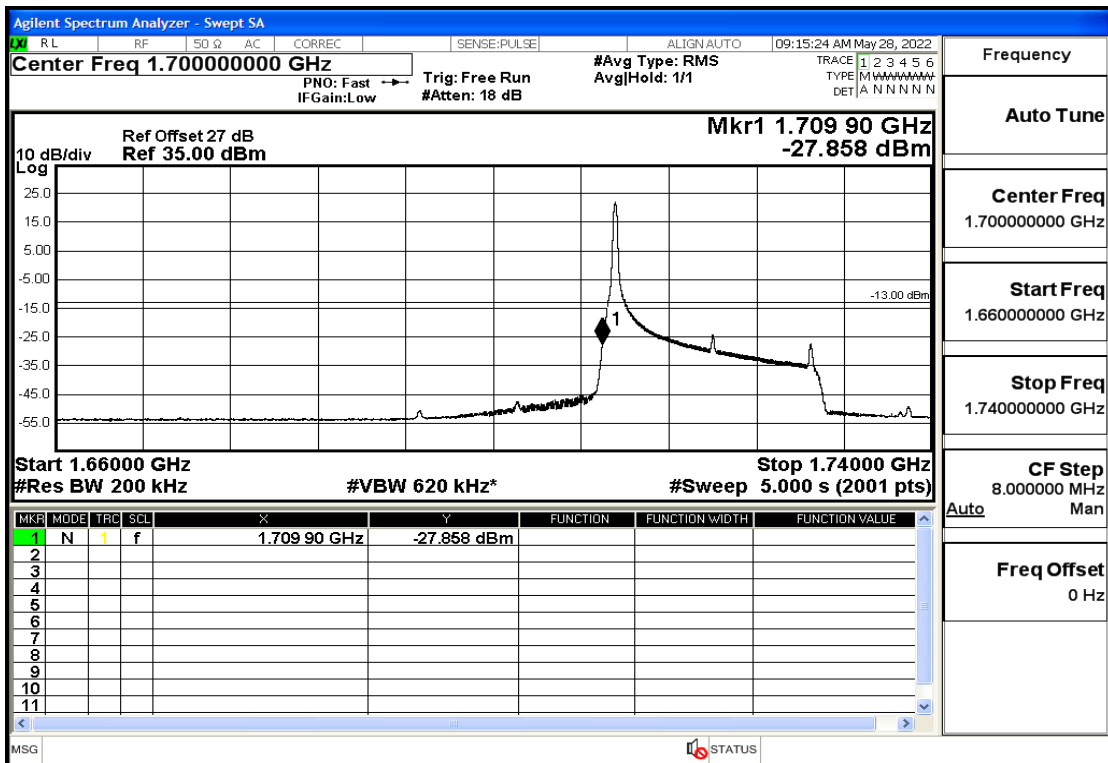

Band4-20-1720-16QAM-1#LOW@Pass