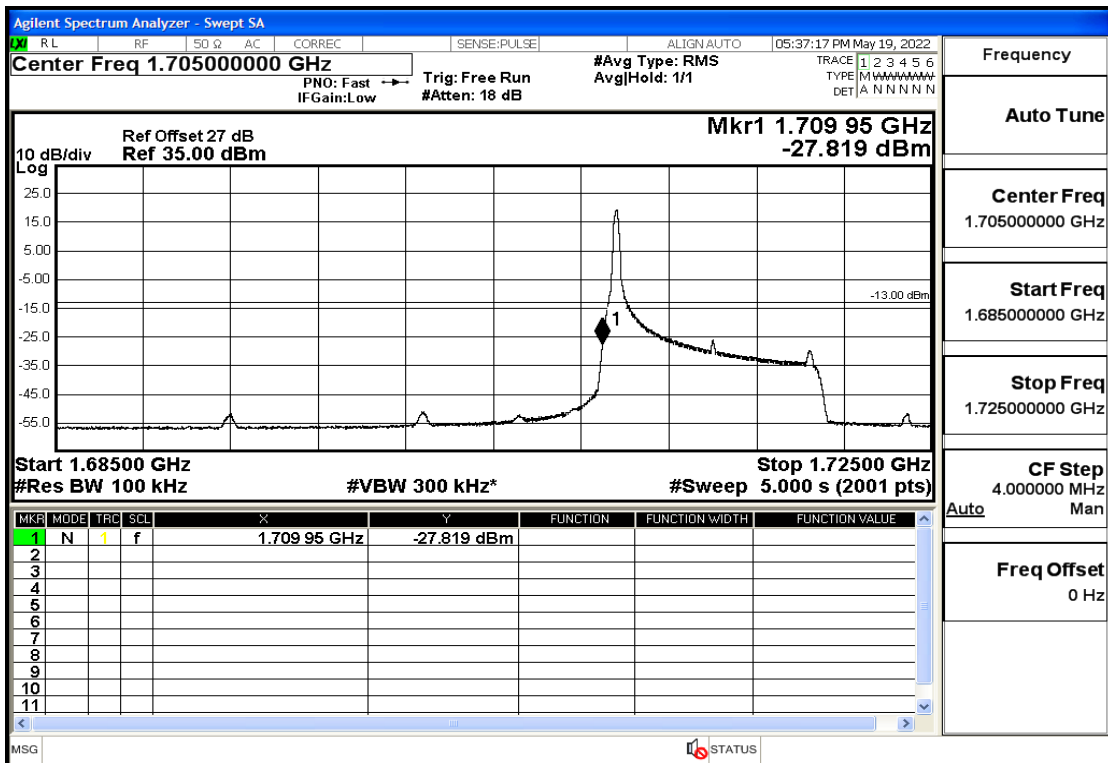

Band4-10-1715-16QAM-1#LOW@Pass