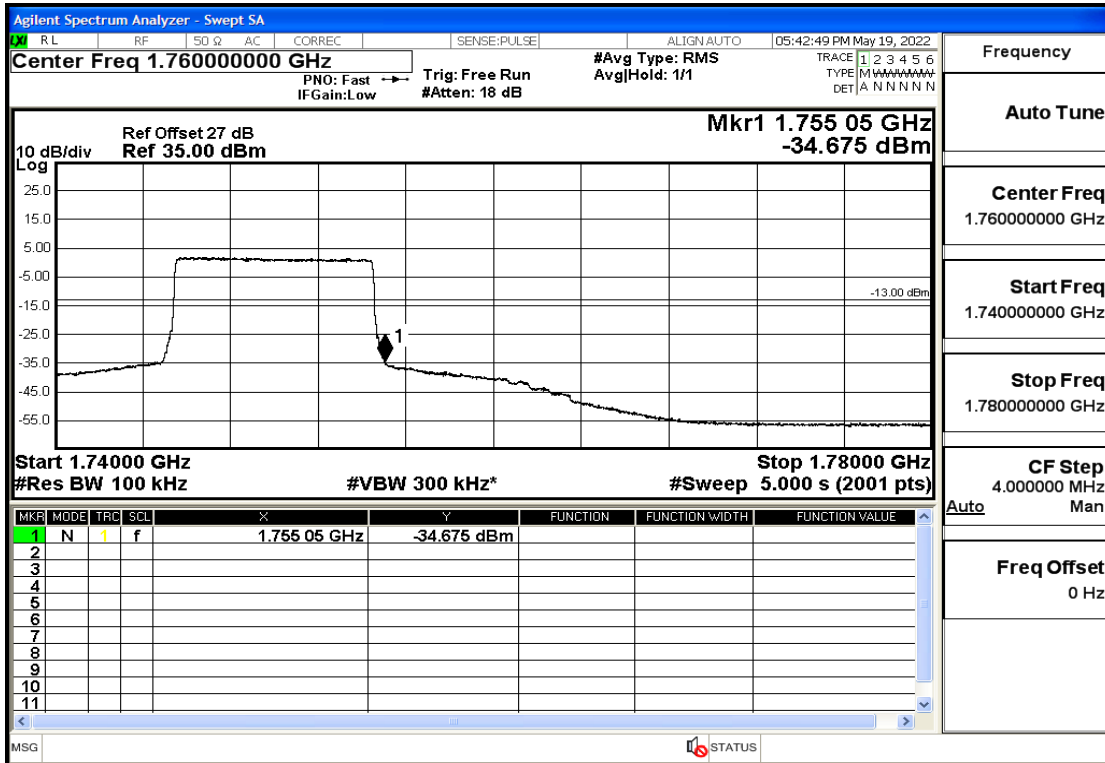

RF Test Data for LTE (Conducted Measurement)

Product Name: Smart phone

Trade Mark: 

Test Model: K55g

FCC ID: 2APX7K55G

Environmental Conditions

Temperature:	23.8℃
Relative Humidity:	56%
ATM Pressure:	100.0 kPa
Test Engineer:	Anna Hu
Supervised by:	Hugo Chen
Remark:	For LTE Band4

Band4-10-1715-QPSK-1#LOW@Pass

Band4-10-1715-16QAM-50#LOW@Pass

Band4-10-1715-16QAM-1#LOW@Pass

Band4-10-1750-QPSK-50#LOW@Pass

Band4-10-1750-QPSK-1#HIGH@Pass

Band4-10-1750-16QAM-50#LOW@Pass

Band4-10-1750-16QAM-1#HIGH@Pass