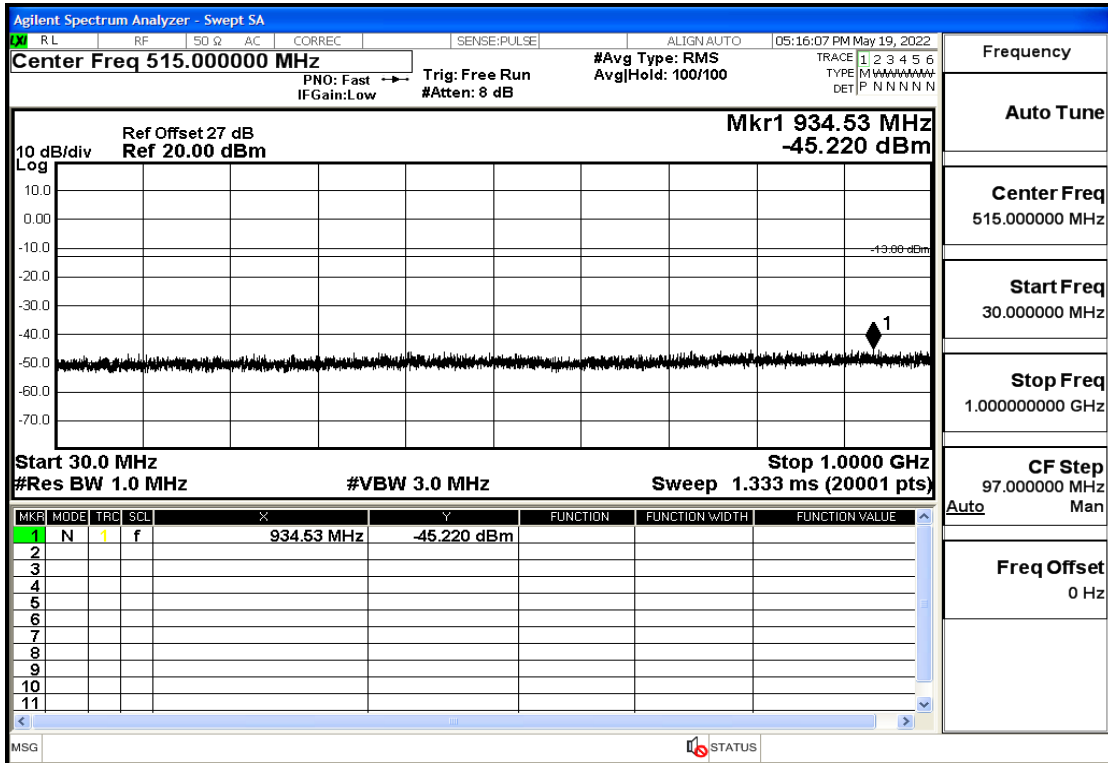

OB4-3-1711.5-QPSK-15#LOW@30mHz-1GHz@Pass