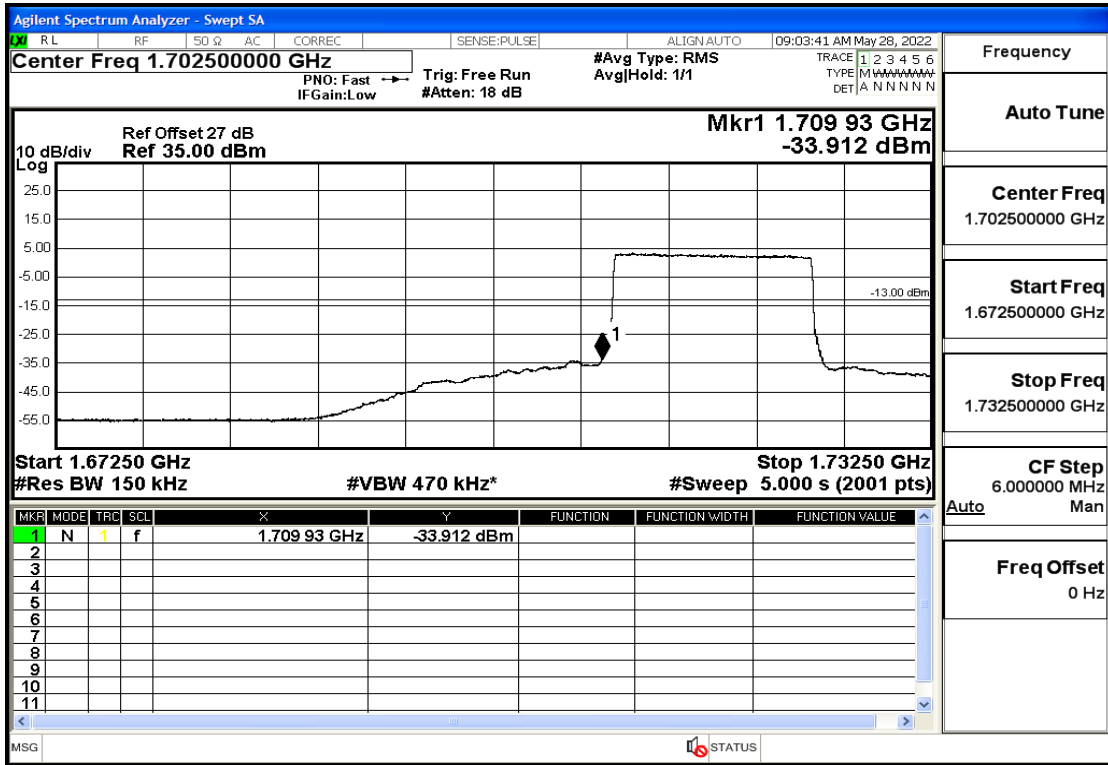

Band4-15-1717.5-16QAM-75#LOW@Pass