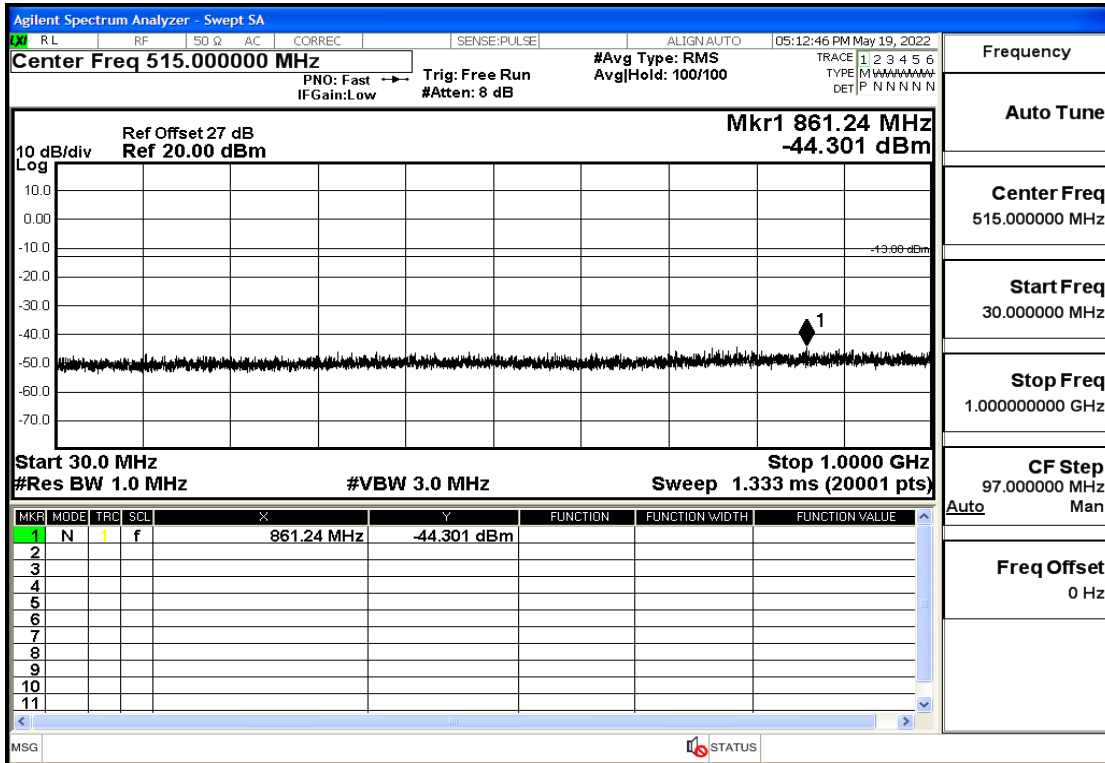

OB4-1.4-1754.3-QPSK-6#LOW@30mHz-1GHz@Pass