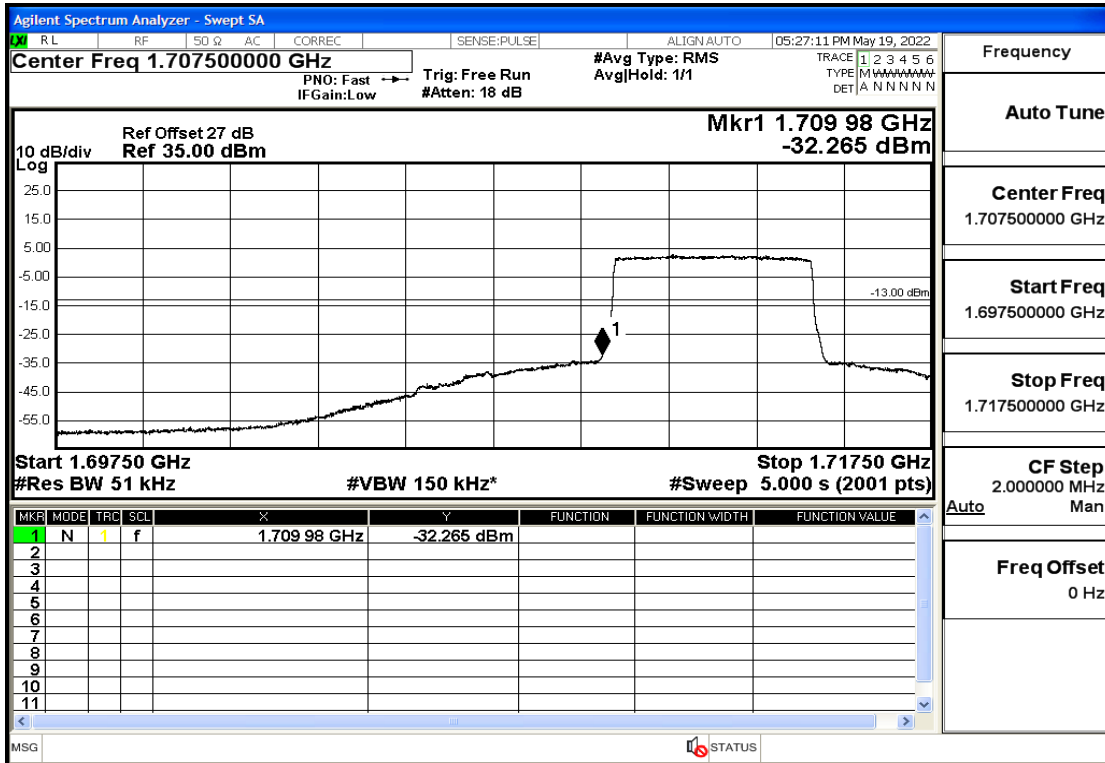

Band4-5-1712.5-16QAM-25#LOW@Pass