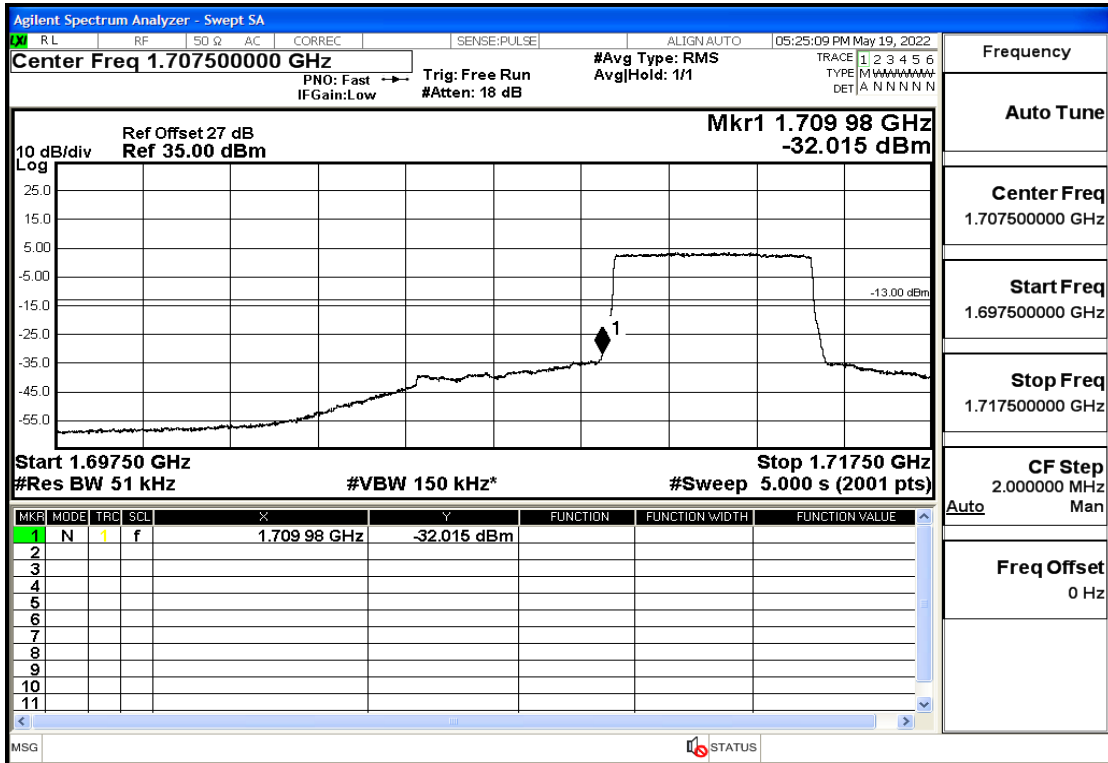

Band4-5-1712.5-QPSK-25#LOW@Pass