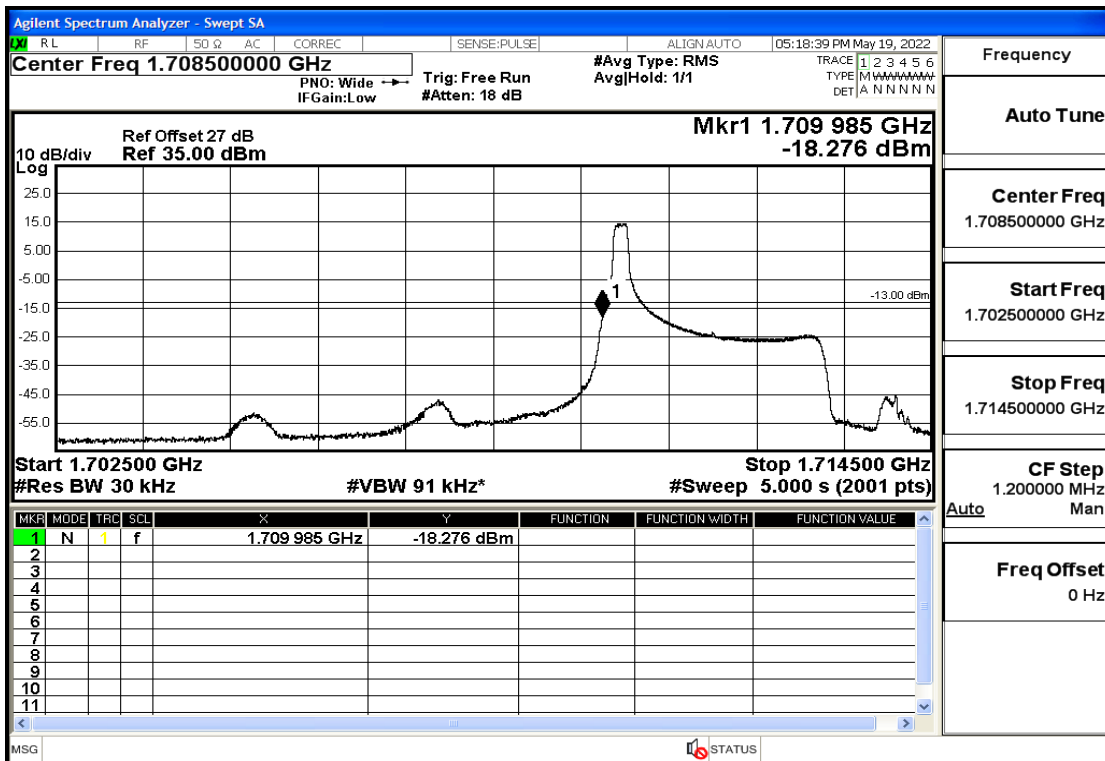

Band4-3-1711.5-16QAM-1#LOW@Pass