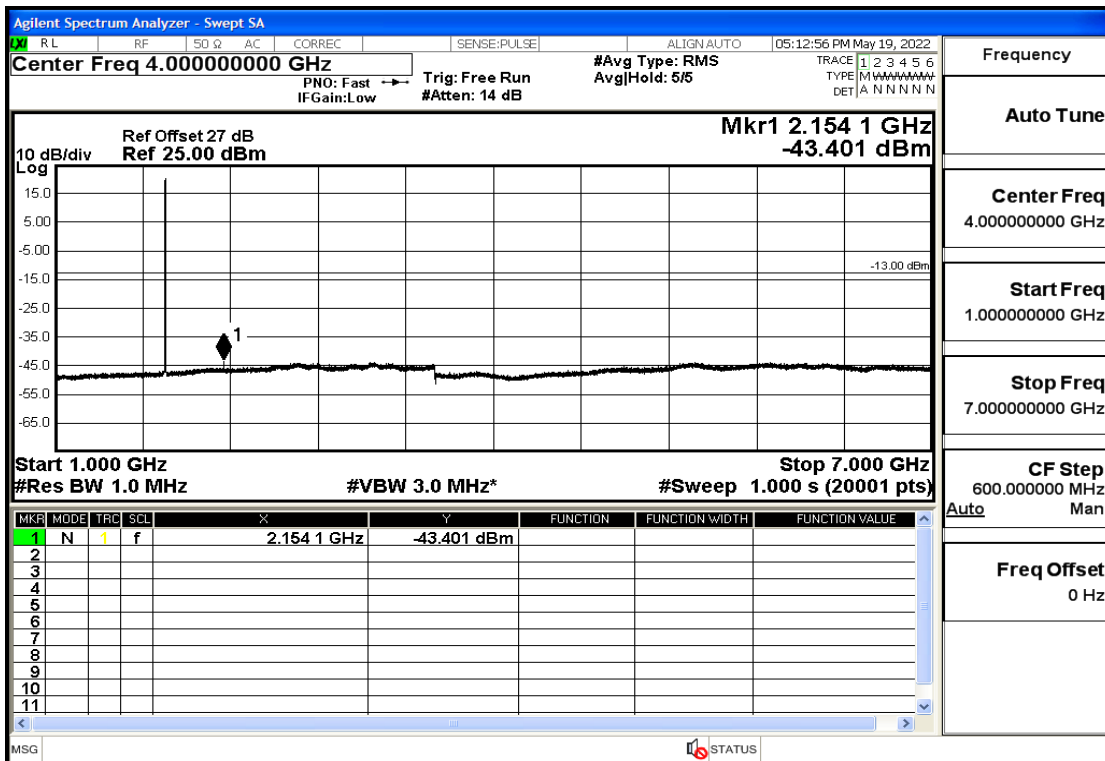

OB4-1.4-1754.3-QPSK-6#LOW@1GHz-7GHz@Pass