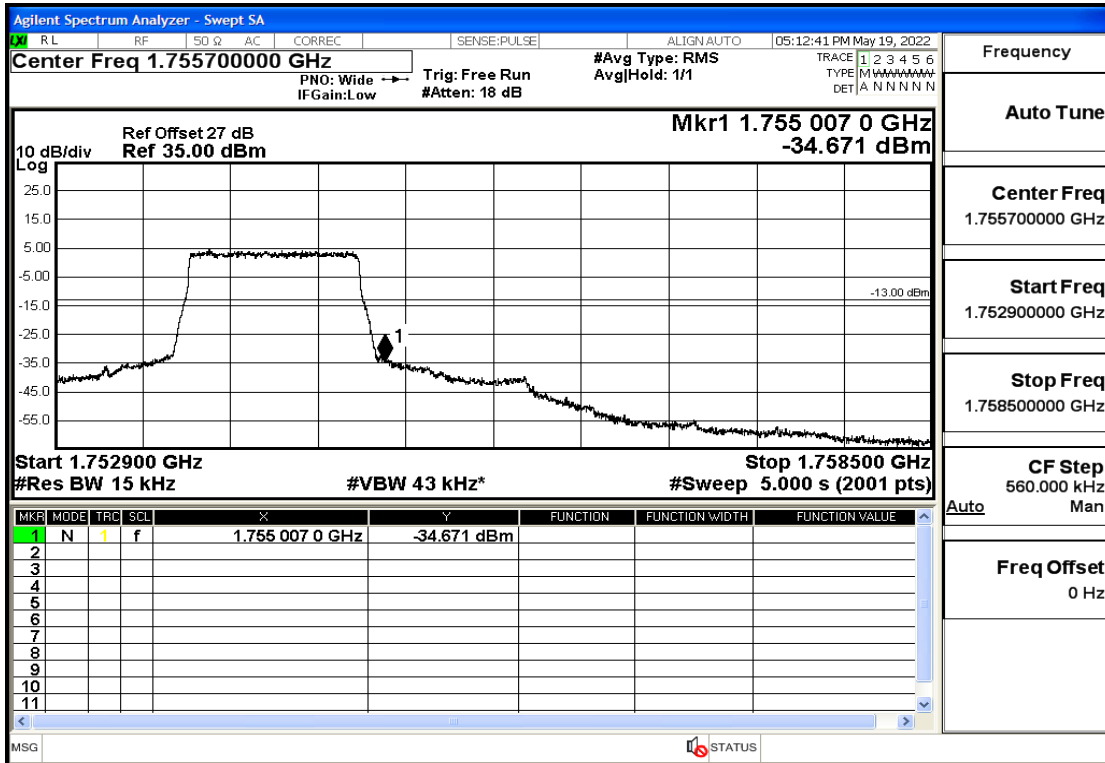

Band4-1.4-1754.3-QPSK-6#LOW@Pass