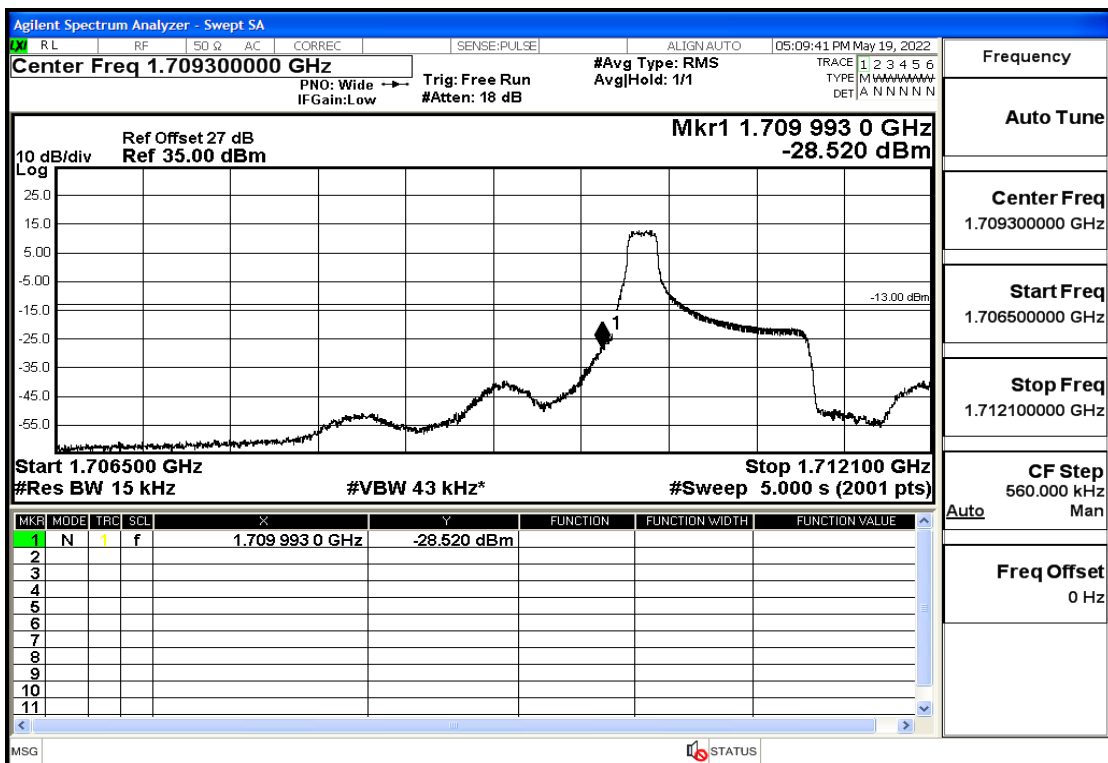

RF Test Data for LTE (Conducted Measurement)

Product Name: Smart phone

Trade Mark: 

Test Model: K55g

FCC ID: 2APX7K55G

Environmental Conditions

Temperature:	23.8℃
Relative Humidity:	56%
ATM Pressure:	100.0 kPa
Test Engineer:	Anna Hu
Supervised by:	Hugo Chen
Remark:	For LTE Band4

Band4	20	1745	QPSK	1	HIGH	Pass
Band4	20	1745	16QAM	100	LOW	Pass
Band4	20	1745	16QAM	1	HIGH	Pass

Band4-1.4-1710.7-QPSK-6#LOW@Pass

Band4-1.4-1710.7-QPSK-1#LOW@Pass

Band4-1.4-1710.7-16QAM-6#LOW@Pass

Band4-1.4-1710.7-16QAM-1#LOW@Pass