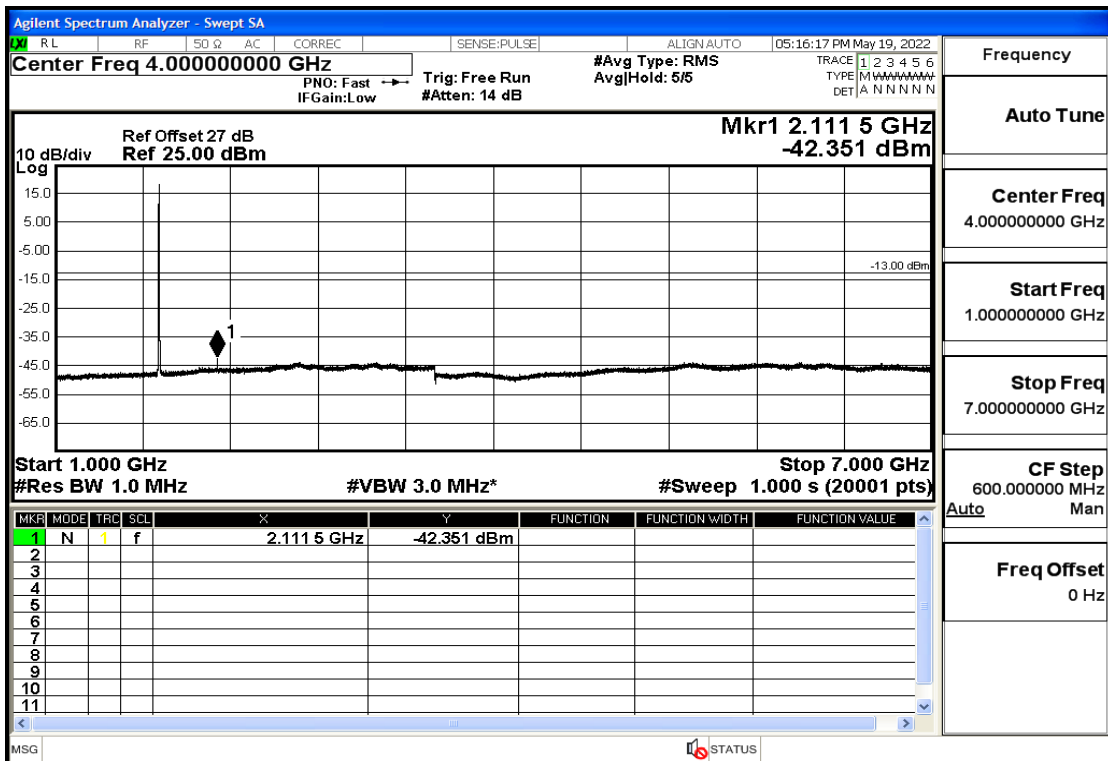

OB4-3-1711.5-QPSK-15#LOW@1GHz-7GHz@Pass