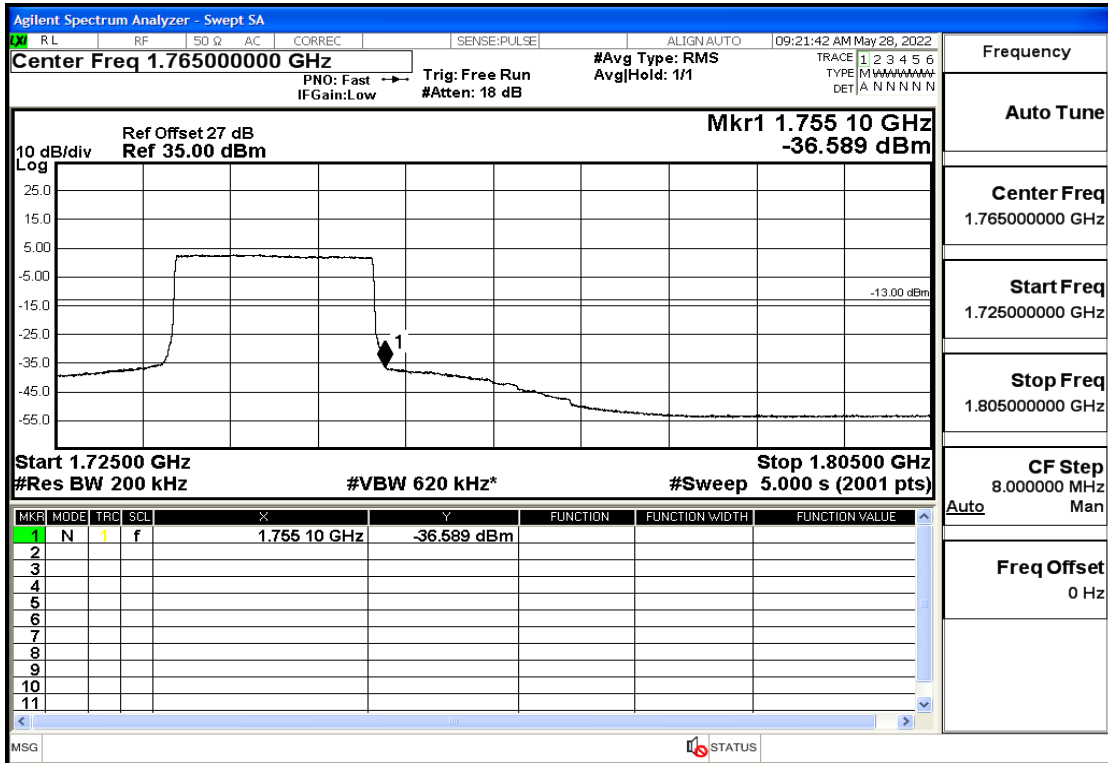

Band4-20-1745-16QAM-100#LOW@Pass