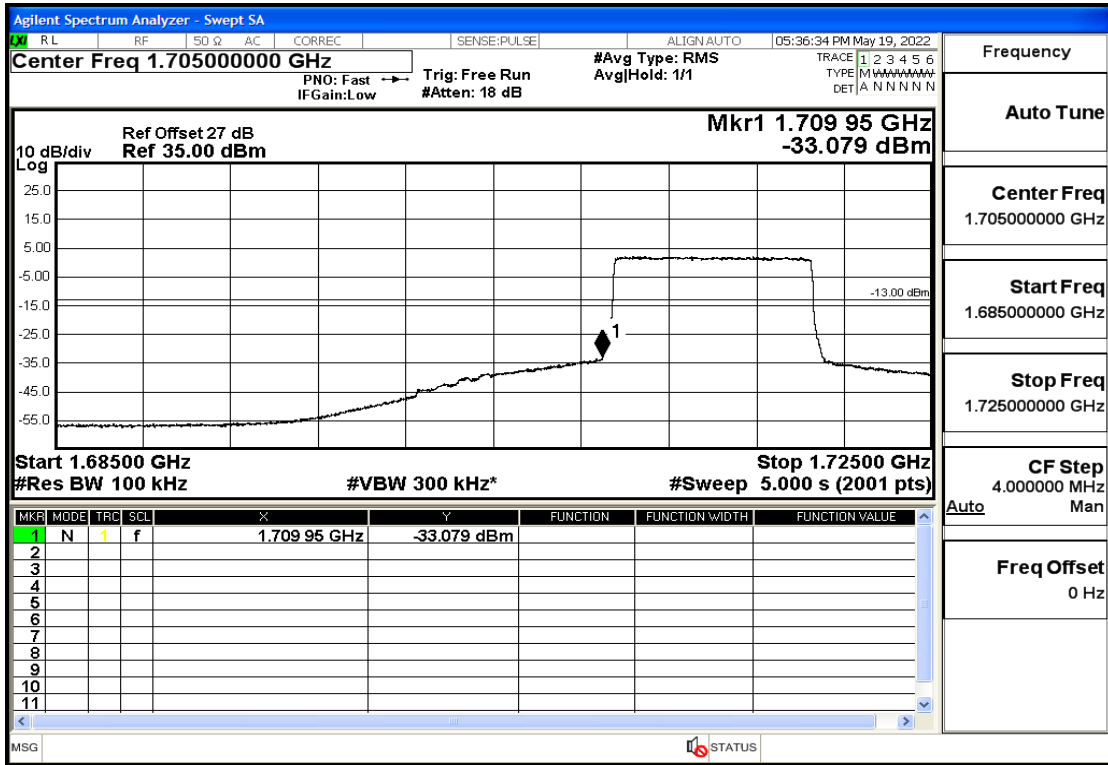

Band4-10-1715-16QAM-50#LOW@Pass