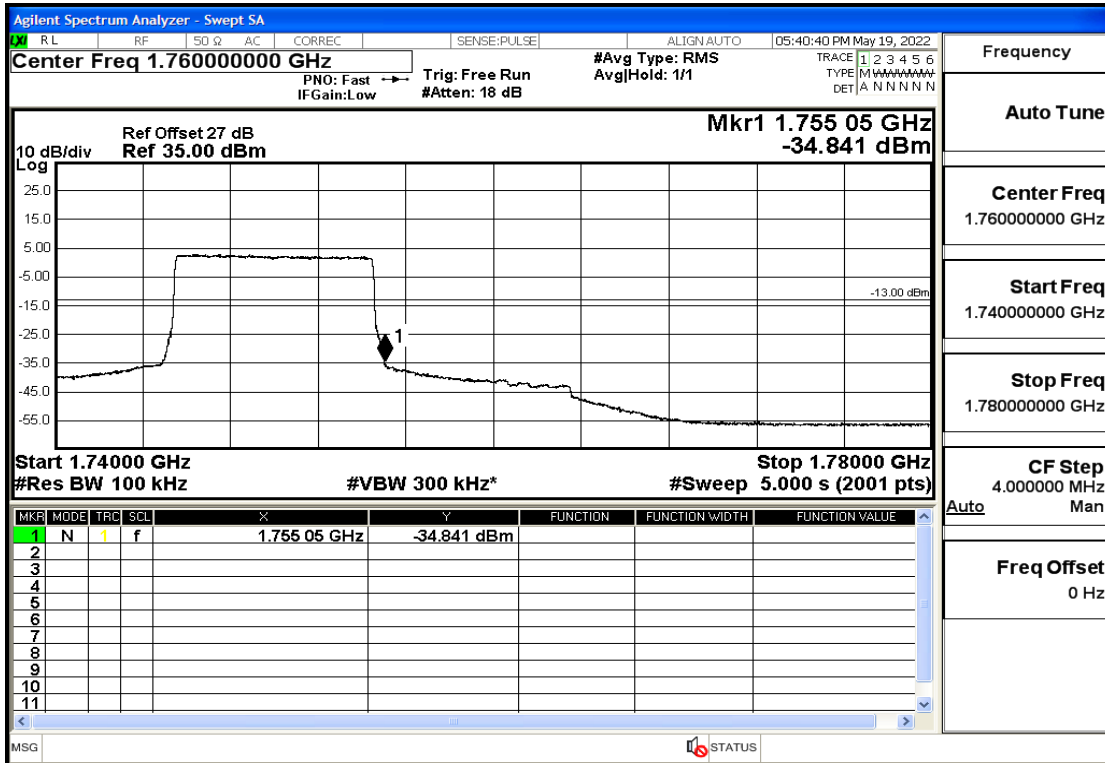

RF Test Data for LTE (Conducted Measurement)

Product Name: Smart phone

Trade Mark: 

Test Model: K55g

FCC ID: 2APX7K55G

Environmental Conditions

Temperature:	23.8℃
Relative Humidity:	56%
ATM Pressure:	100.0 kPa
Test Engineer:	Anna Hu
Supervised by:	Hugo Chen
Remark:	For LTE Band4

Band4-10-1715-QPSK-1#LOW@Pass

Band4-10-1715-16QAM-50#LOW@Pass

Band4-10-1715-16QAM-1#LOW@Pass

Band4-10-1750-QPSK-50#LOW@Pass

Band4-10-1750-QPSK-1#HIGH@Pass

Band4-10-1750-16QAM-50#LOW@Pass

Band4-10-1750-16QAM-1#HIGH@Pass