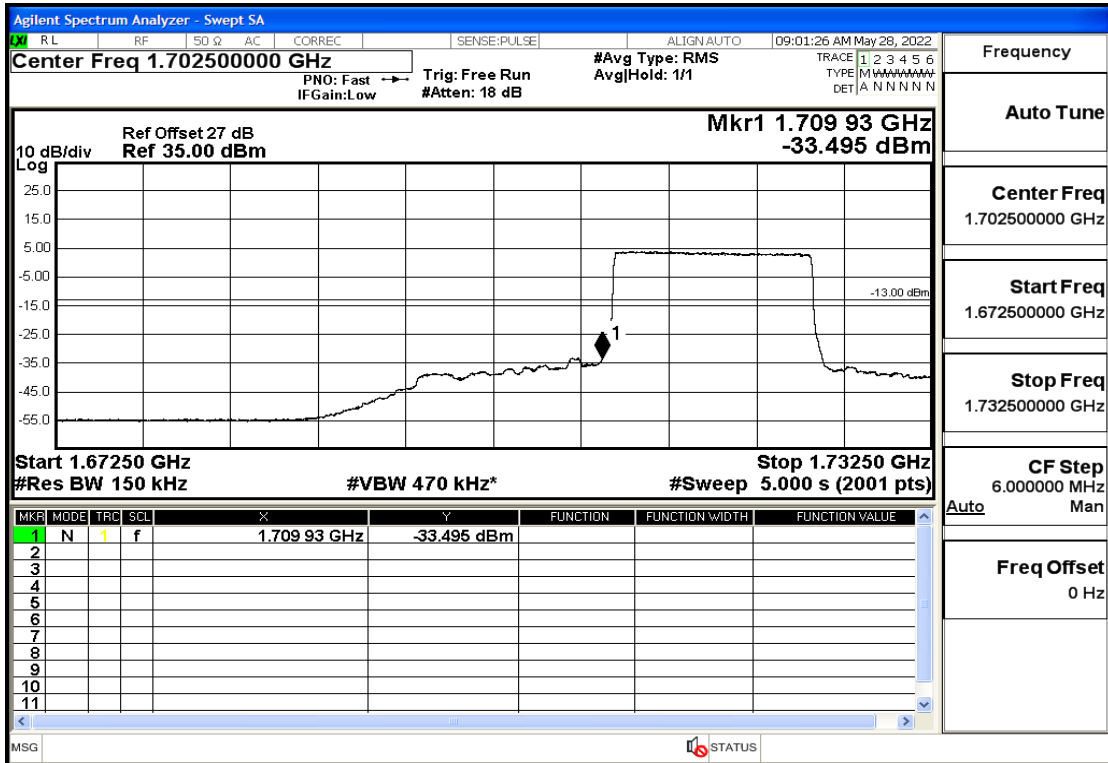

Band4-15-1717.5-QPSK-75#LOW@Pass