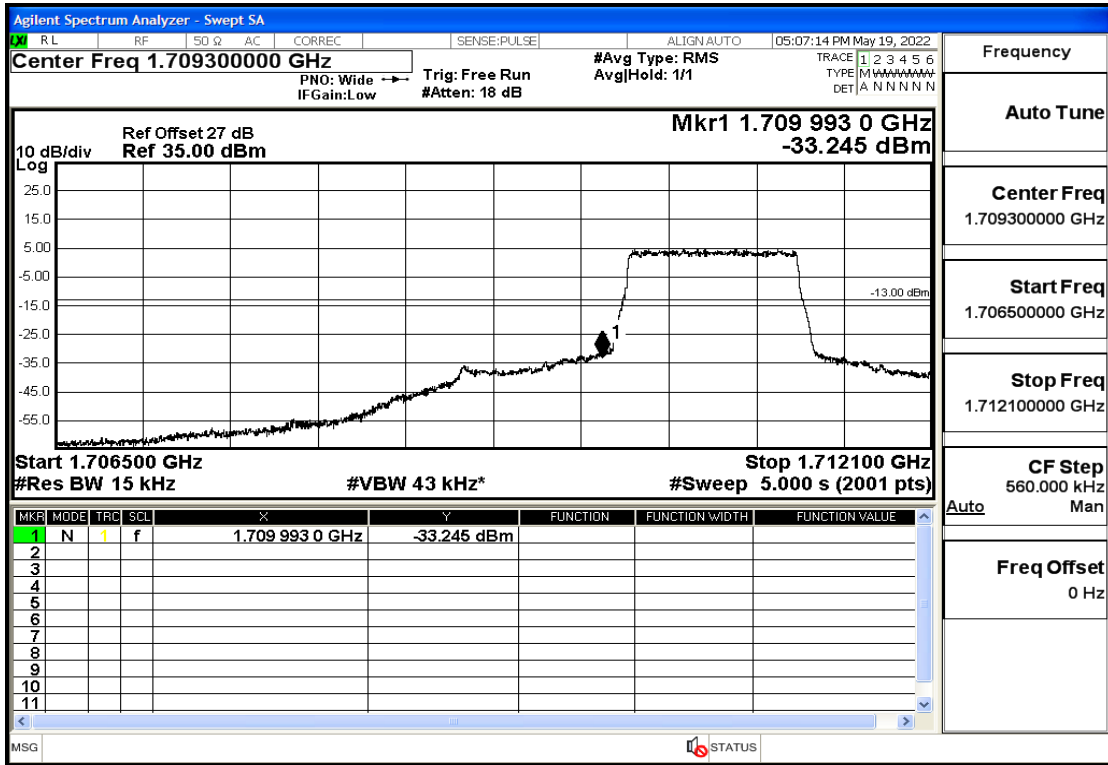

Band4-1.4-1710.7-QPSK-6#LOW@Pass