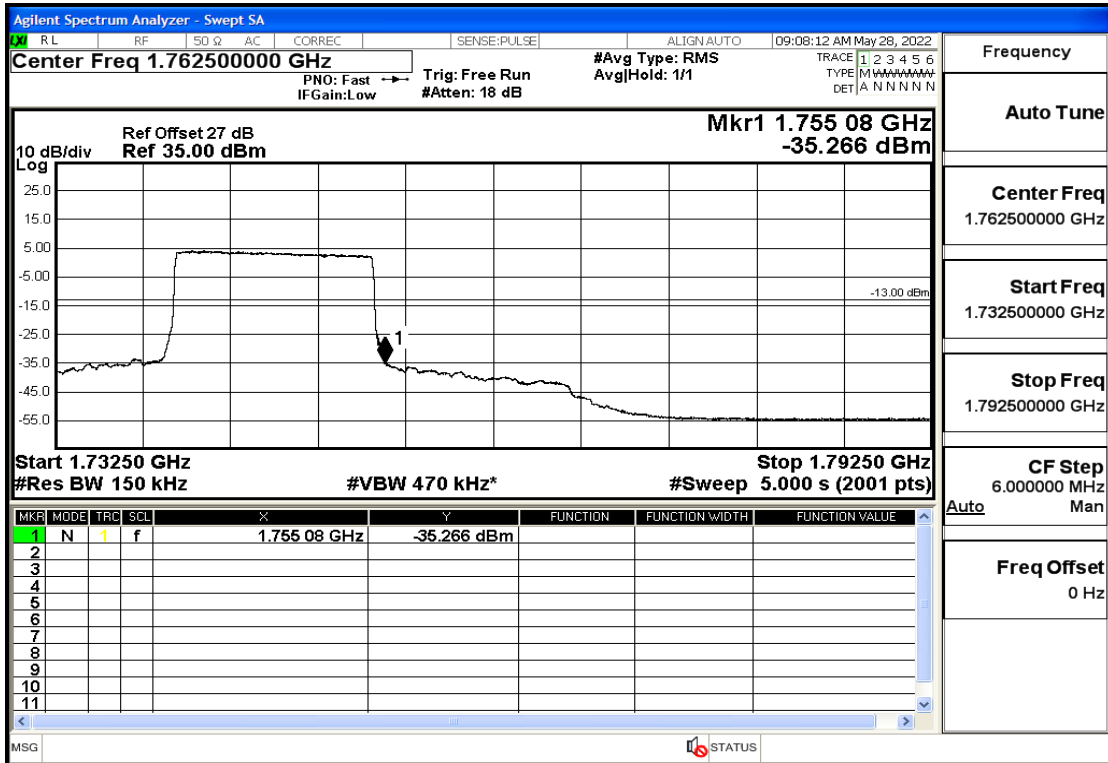

Band4-15-1747.5-QPSK-75#LOW@Pass