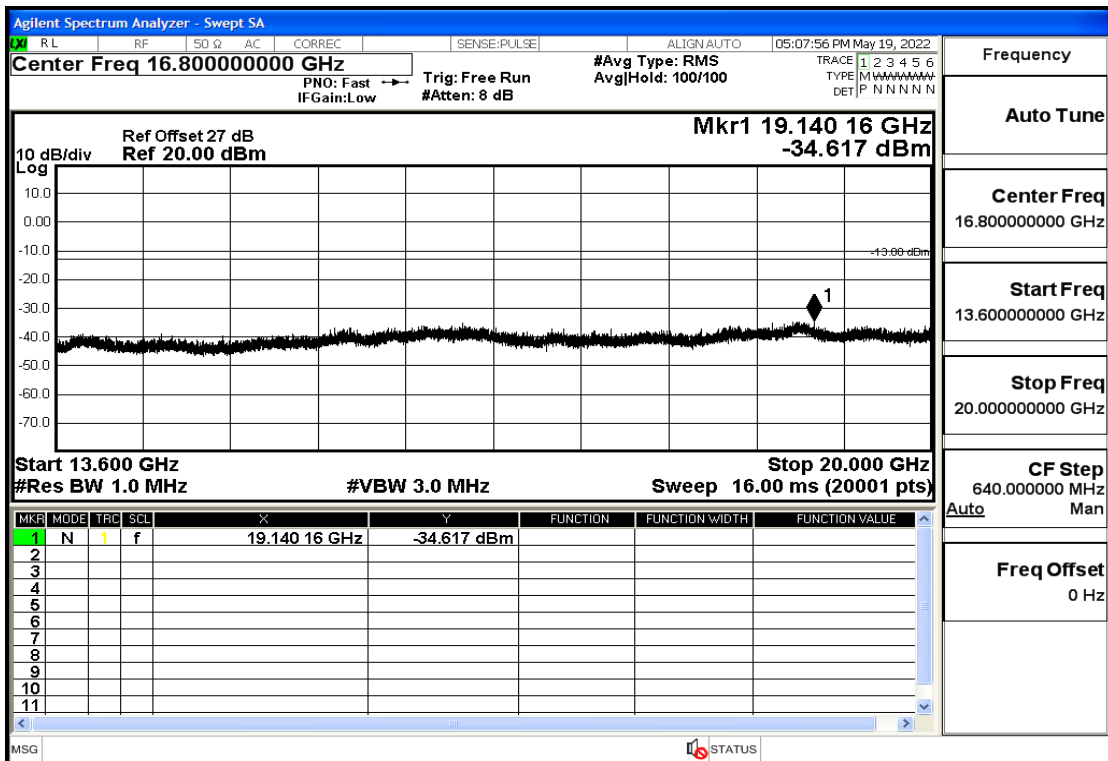

OB4-1.4-1710.7-QPSK-6#LOW@13.6GHz-20GHz@Pass