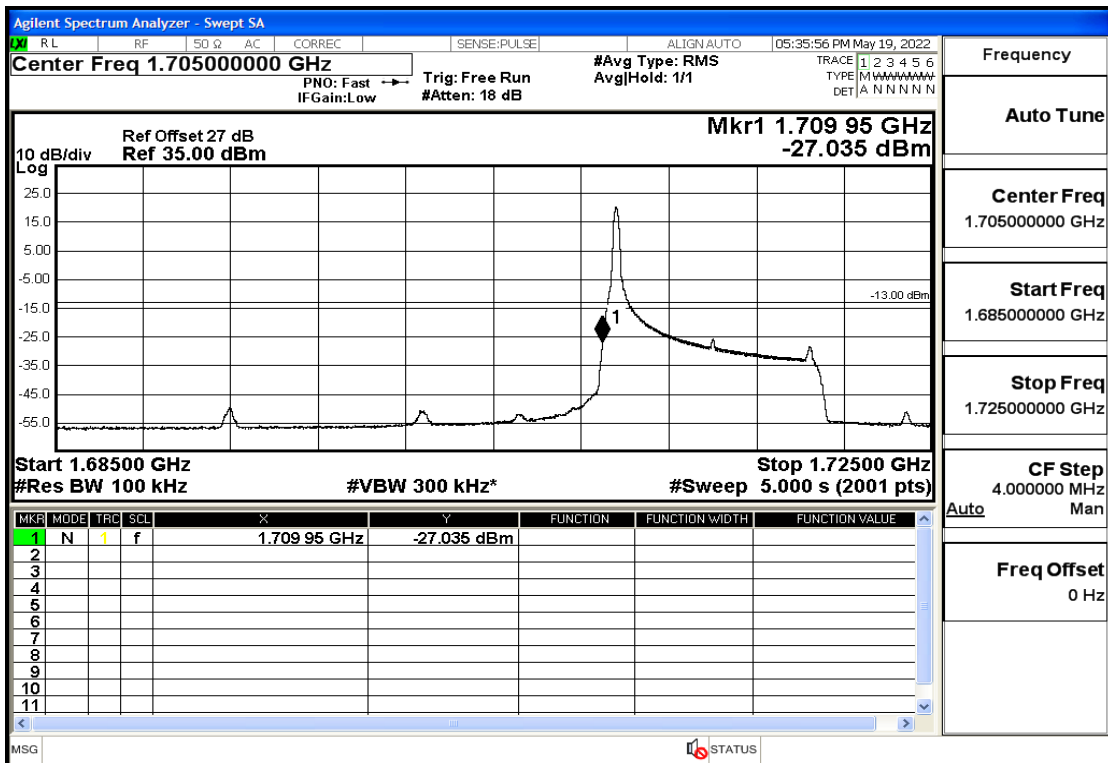

Band4-10-1715-QPSK-1#LOW@Pass