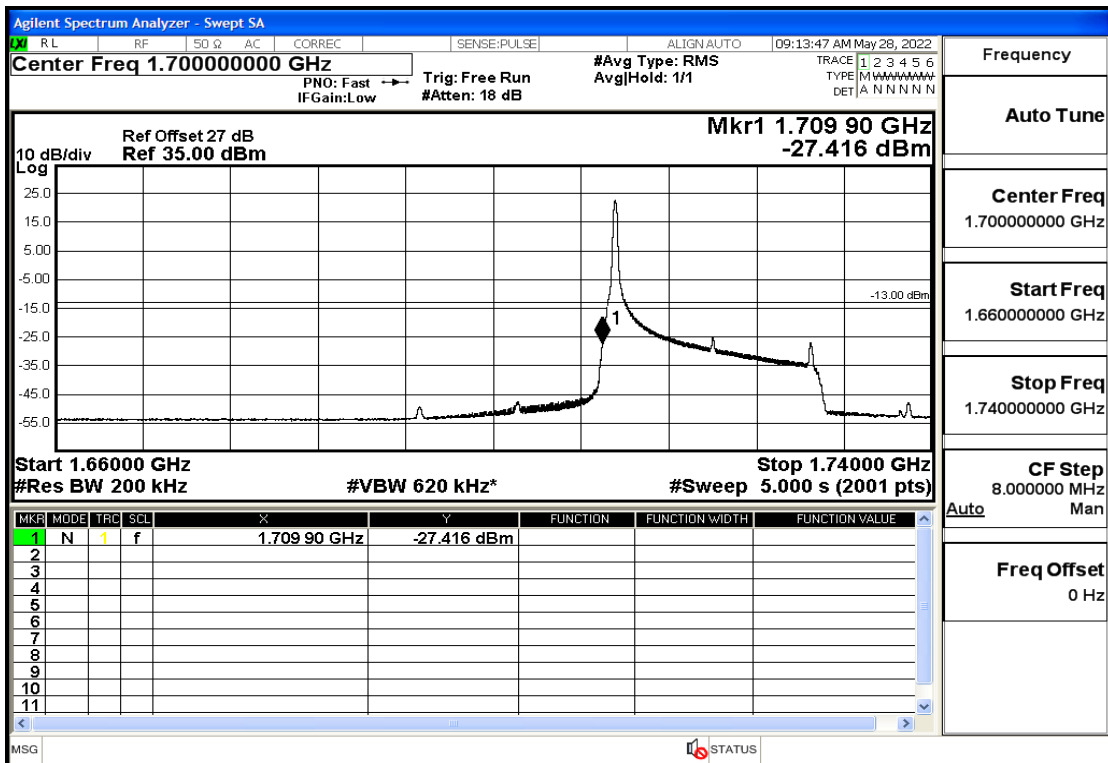

Band4-20-1720-QPSK-1#LOW@Pass