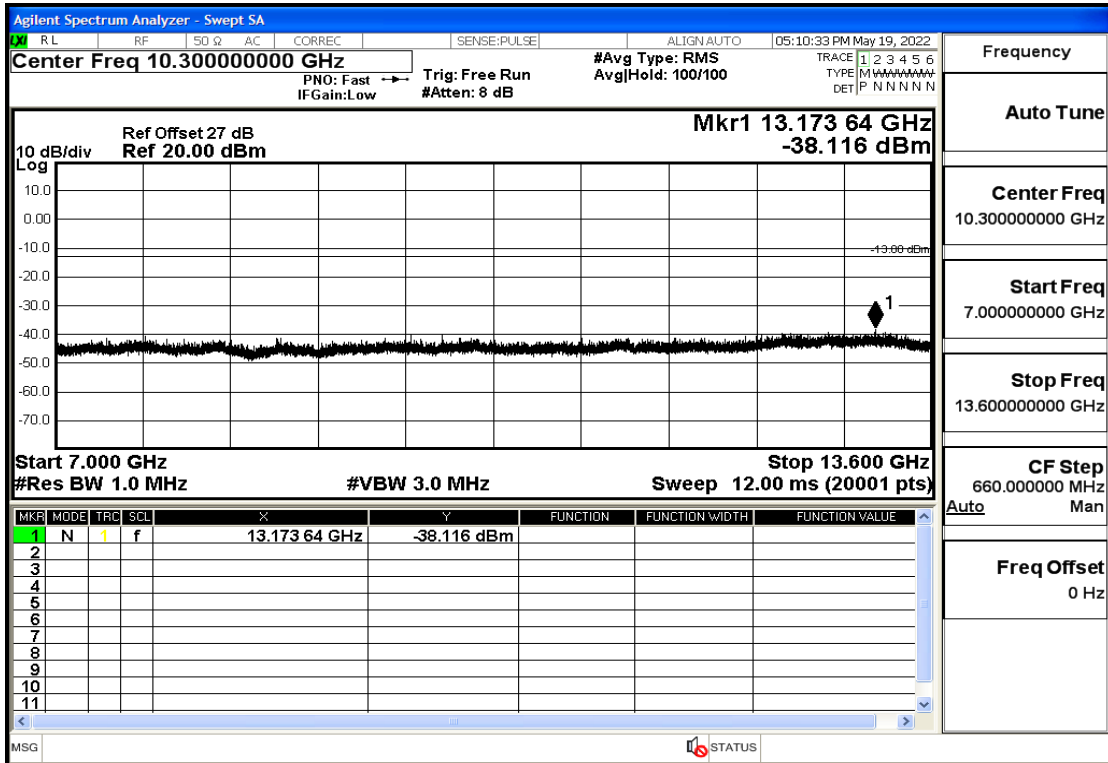

OB4-1.4-1732.5-QPSK-6#LOW@7GHz-13.6GHz@Pass