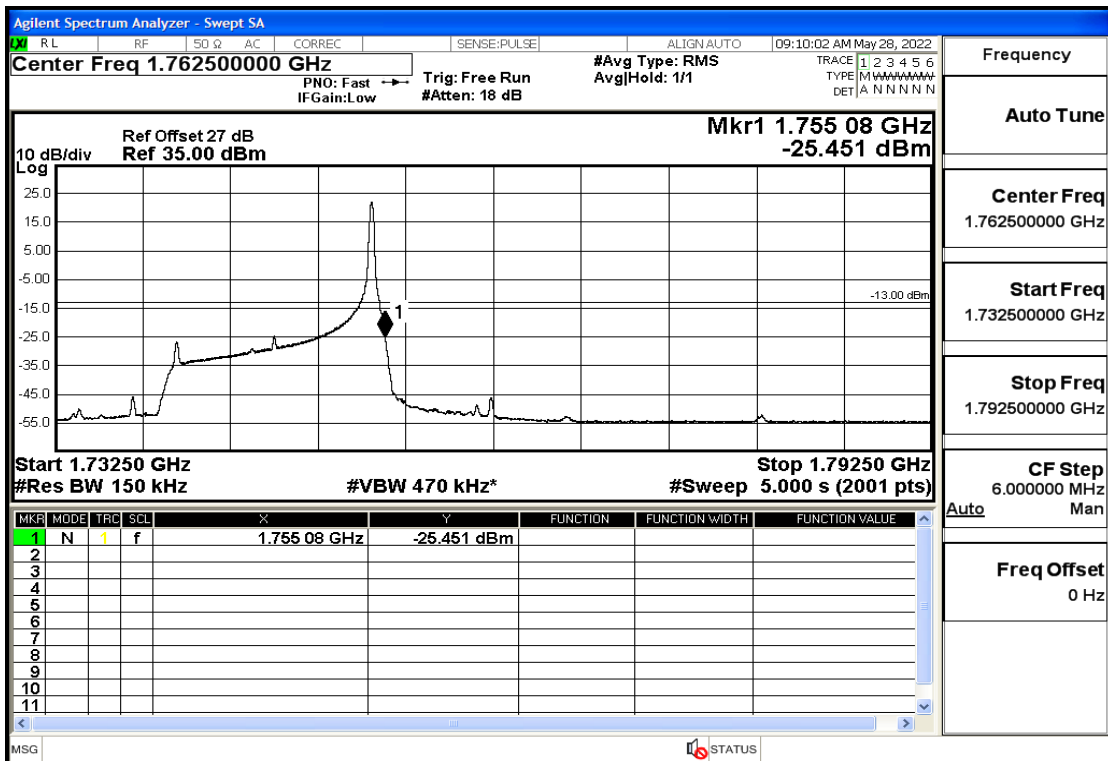

Band4-15-1747.5-QPSK-1#HIGH@Pass