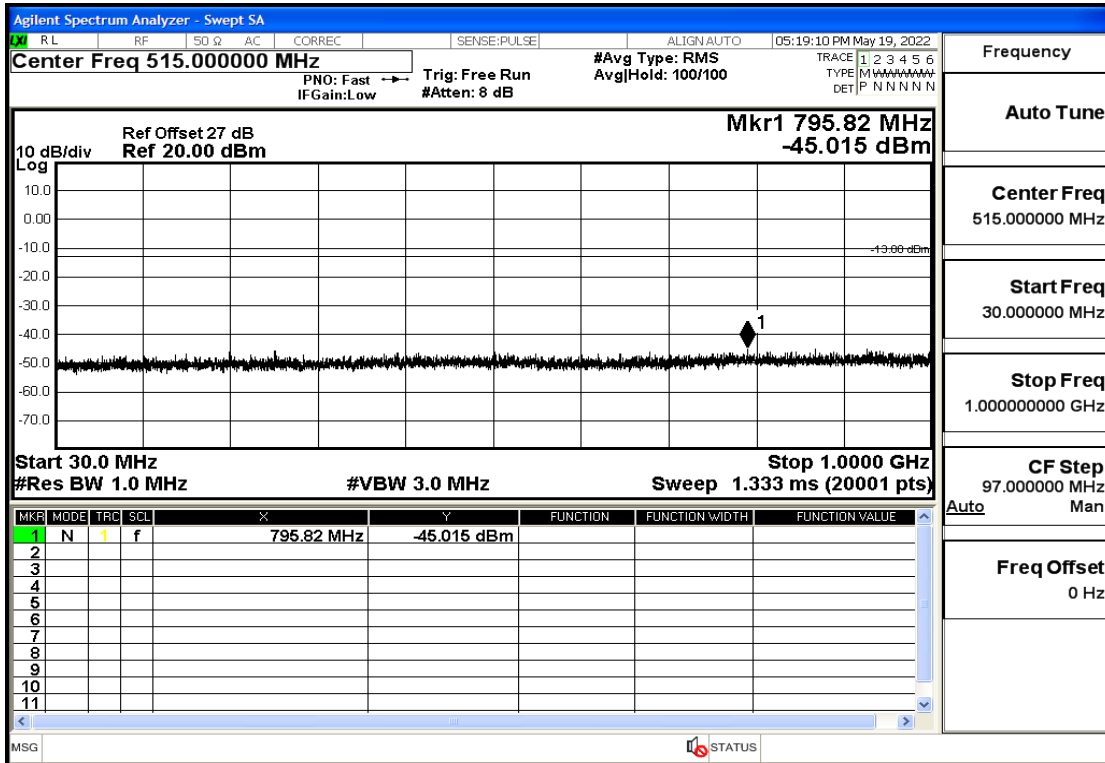

OB4-3-1732.5-QPSK-15#LOW@30MHz-1GHz@Pass