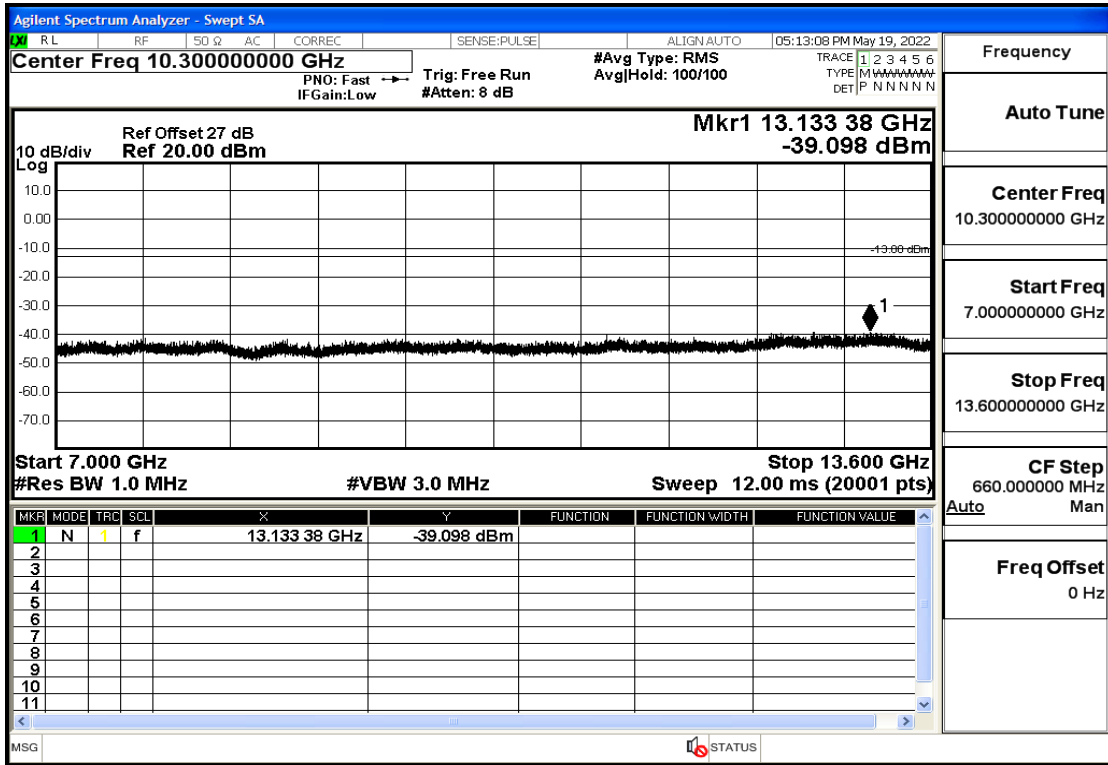

OB4-1.4-1754.3-QPSK-6#LOW@7GHz-13.6GHz@Pass