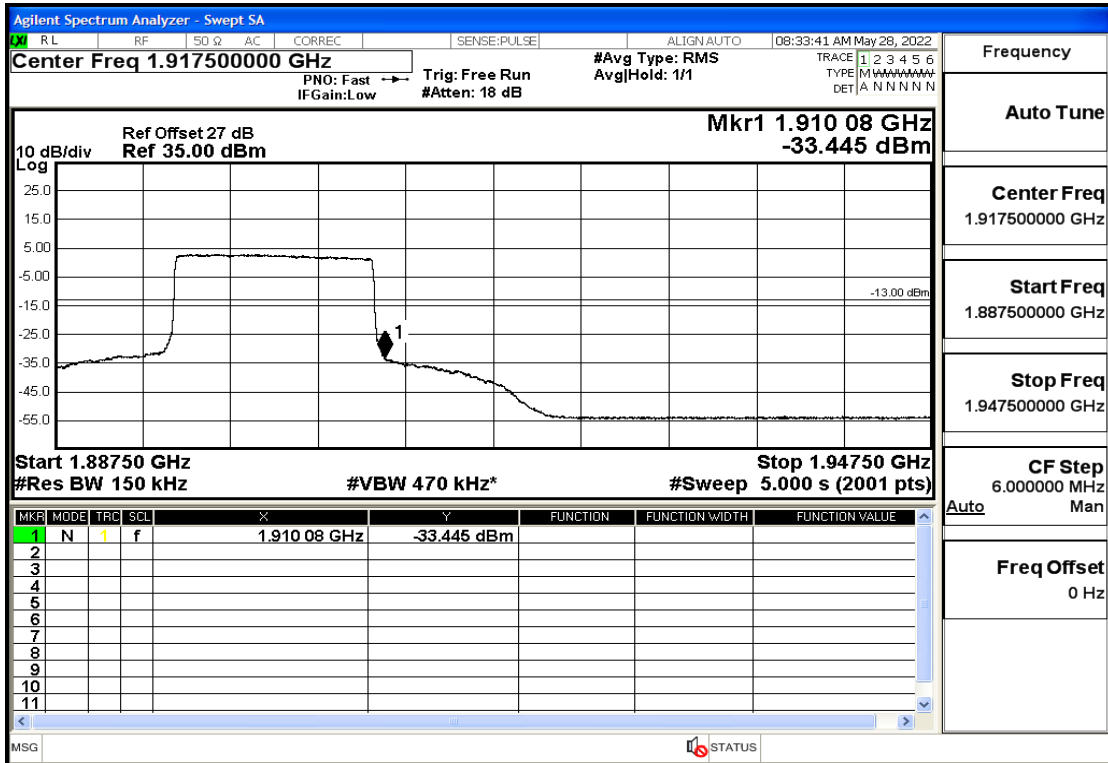

Band2-15-1902.5-16QAM-75#LOW@Pass