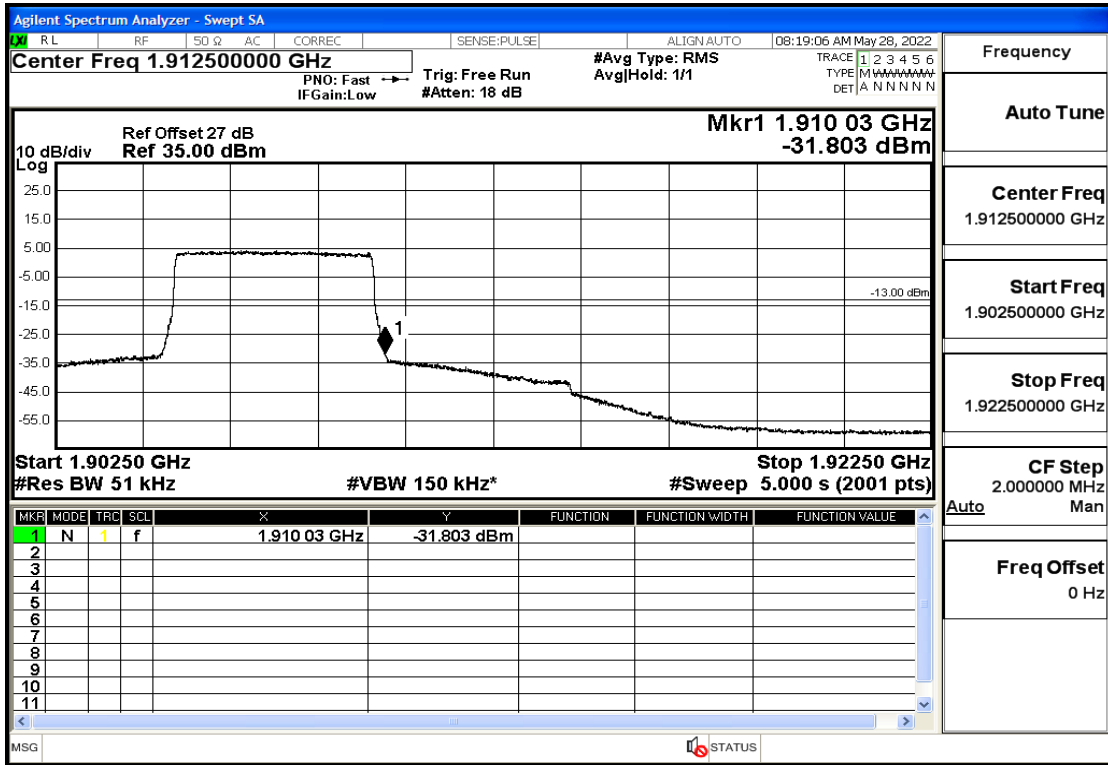

RF Test Data for LTE (Conducted Measurement)

Product Name: Smart phone

Trade Mark: 

Test Model: K55g

FCC ID: 2APX7K55G

Environmental Conditions

Temperature:	23.8°C
Relative Humidity:	56%
ATM Pressure:	100.0 kPa
Test Engineer:	Anna Hu
Supervised by:	Hugo Chen
Remark:	For LTE Band2

Band2-3-1908.5-16QAM-15#LOW@Pass

Band2-3-1908.5-16QAM-1#HIGH@Pass

Band2-5-1852.5-QPSK-25#LOW@Pass

Band2-5-1852.5-QPSK-1#LOW@Pass

Band2-5-1852.5-16QAM-25#LOW@Pass

Band2-5-1852.5-16QAM-1#LOW@Pass

Band2-5-1907.5-QPSK-25#LOW@Pass