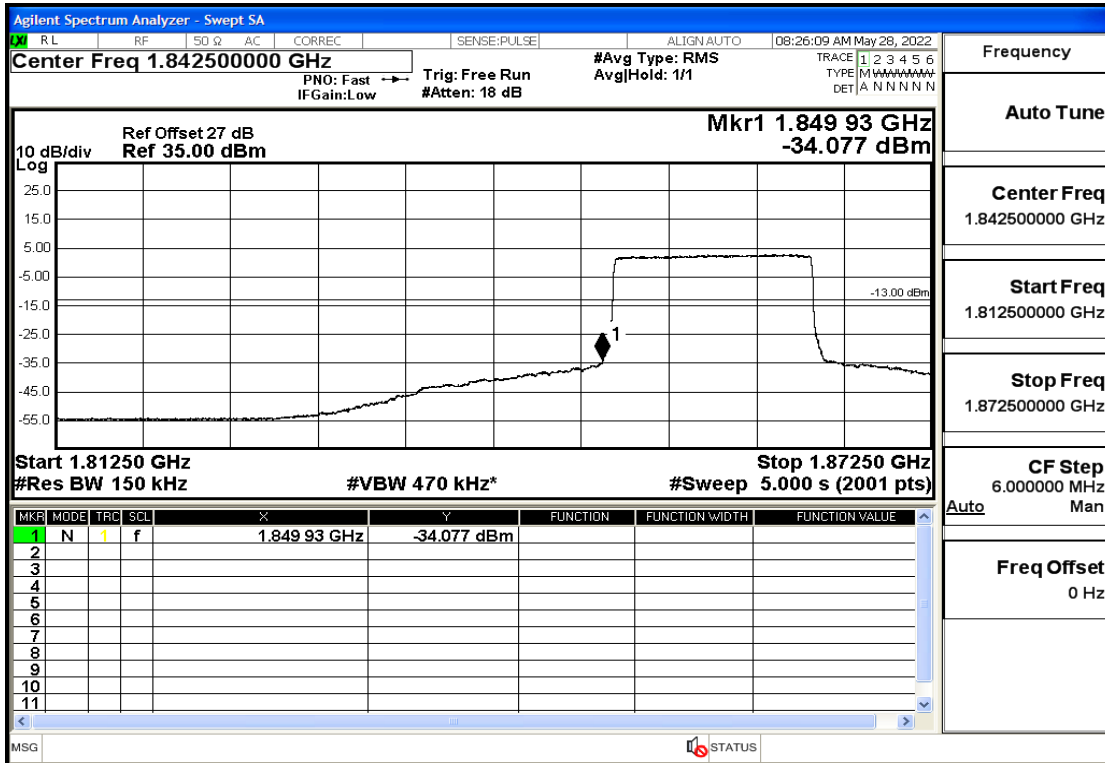

RF Test Data for LTE (Conducted Measurement)

Product Name: Smart phone

Trade Mark: 

Test Model: K55g

FCC ID: 2APX7K55G

Environmental Conditions

Temperature:	23.8°C
Relative Humidity:	56%
ATM Pressure:	100.0 kPa
Test Engineer:	Anna Hu
Supervised by:	Hugo Chen
Remark:	For LTE Band2

Band2-10-1905-QPSK-50#LOW@Pass

Band2-10-1905-QPSK-1#HIGH@Pass

Band2-10-1905-16QAM-50#LOW@Pass

Band2-10-1905-16QAM-1#HIGH@Pass

Band2-15-1857.5-QPSK-75#LOW@Pass

Band2-15-1857.5-QPSK-1#LOW@Pass

Band2-15-1857.5-16QAM-75#LOW@Pass