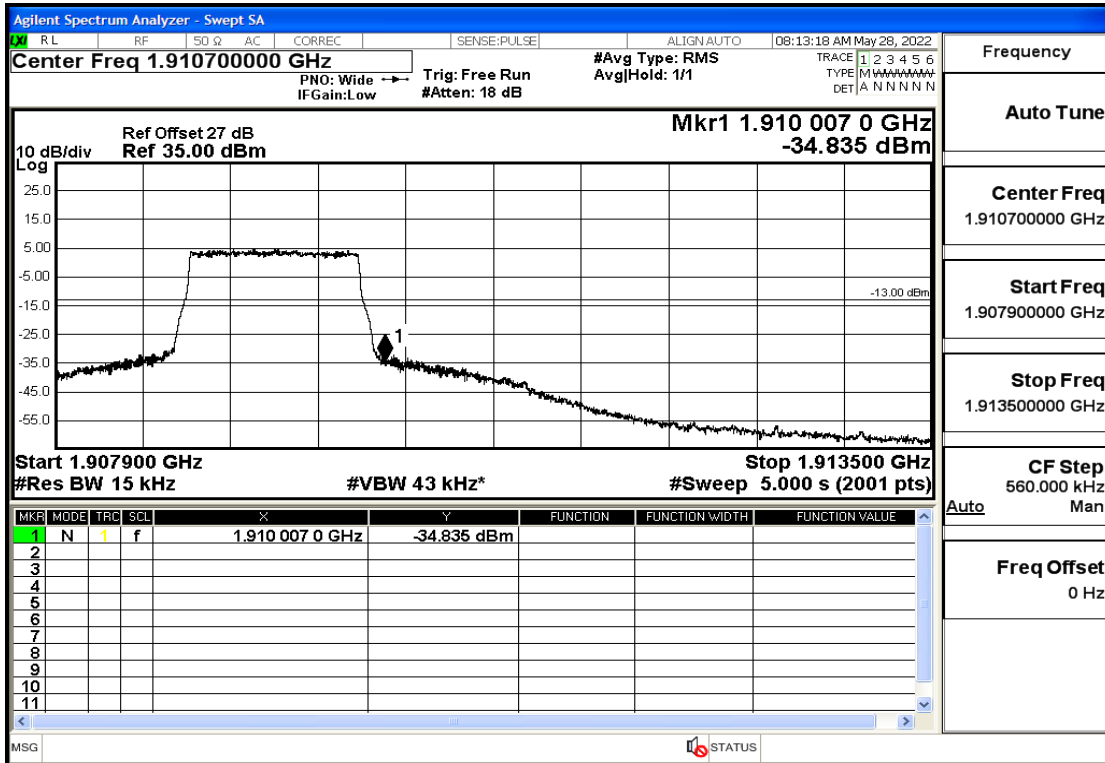

RF Test Data for LTE (Conducted Measurement)

Product Name: Smart phone

Trade Mark: 

Test Model: K55g

FCC ID: 2APX7K55G

Environmental Conditions

Temperature:	23.8°C
Relative Humidity:	56%
ATM Pressure:	100.0 kPa
Test Engineer:	Anna Hu
Supervised by:	Hugo Chen
Remark:	For LTE Band2

Band2-1.4-1850.7-QPSK-6#LOW@Pass

Band2-1.4-1850.7-QPSK-1#LOW@Pass

Band2-1.4-1850.7-16QAM-6#LOW@Pass

Band2-1.4-1850.7-16QAM-1#LOW@Pass

Band2-1.4-1909.3-QPSK-6#LOW@Pass

Band2-1.4-1909.3-QPSK-1#HIGH@Pass

Band2-1.4-1909.3-16QAM-6#LOW@Pass