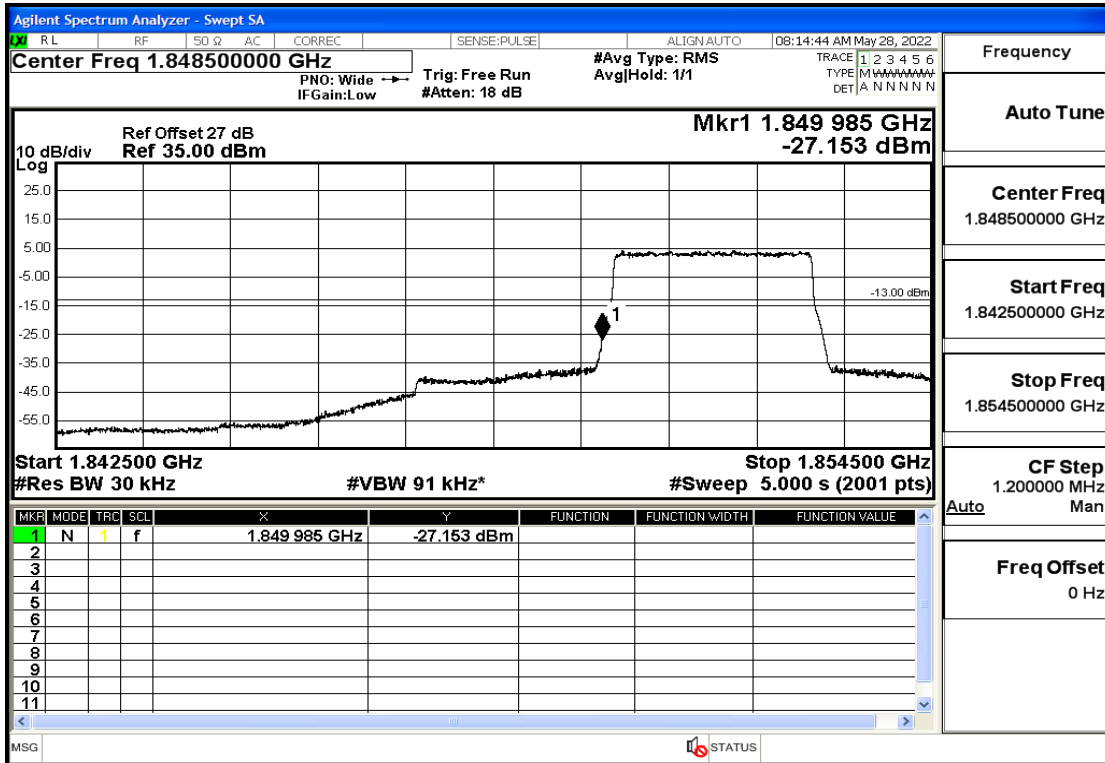

Band2-3-1851.5-QPSK-15#LOW@Pass