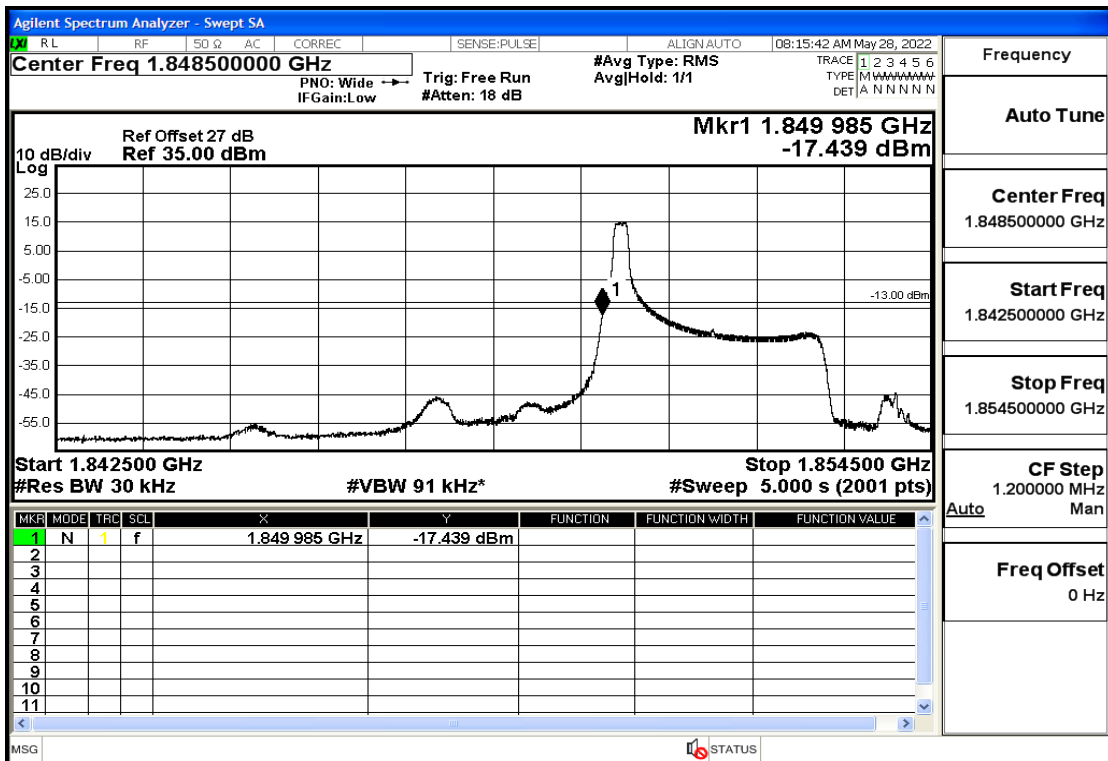

Band2-3-1851.5-16QAM-1#LOW@Pass