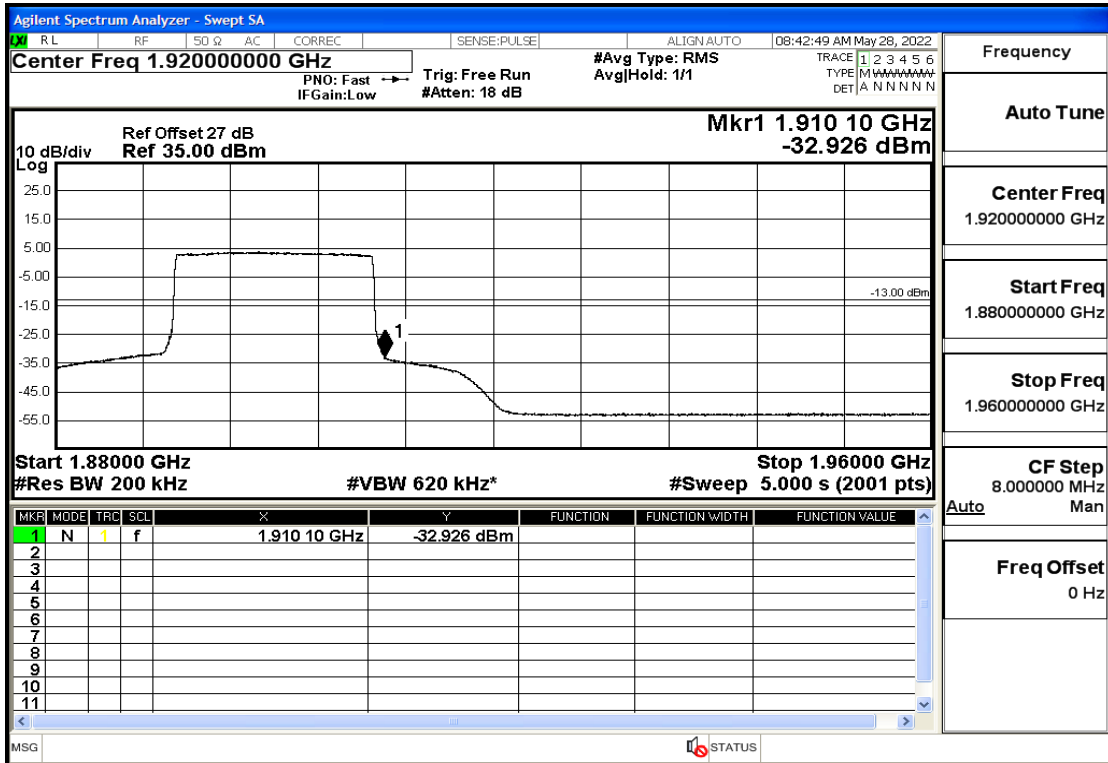

Band2-20-1900-QPSK-100#LOW@Pass