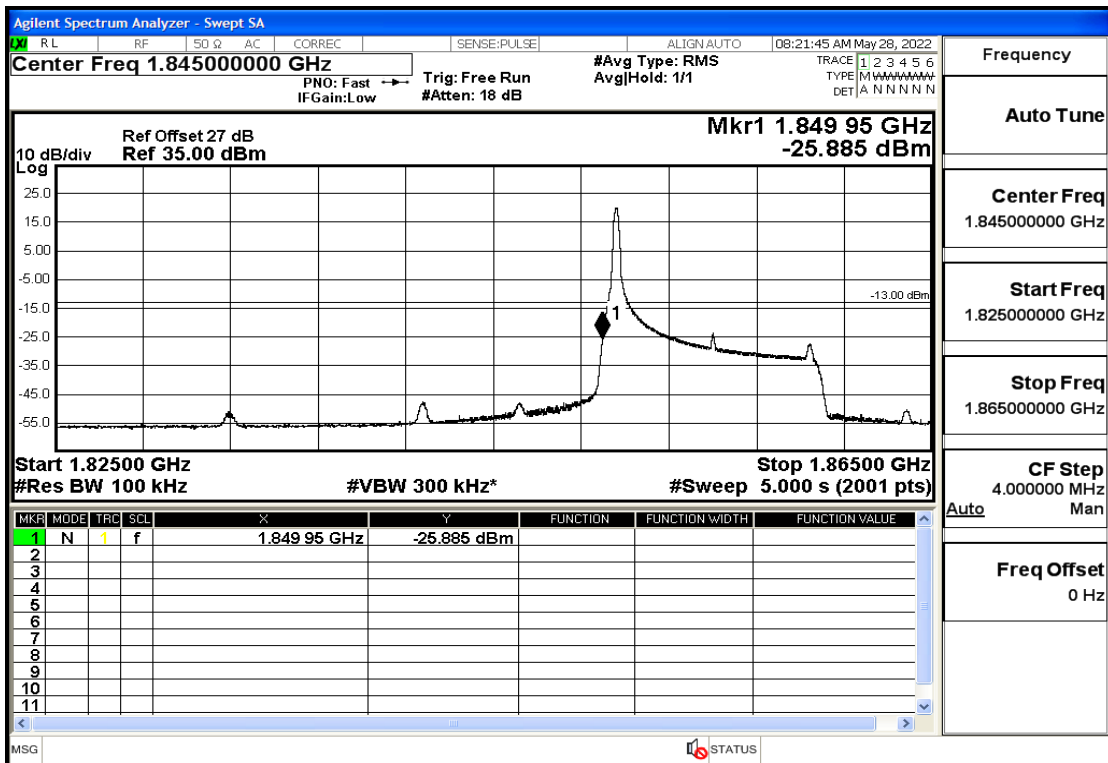

Band2-10-1855-16QAM-1#LOW@Pass