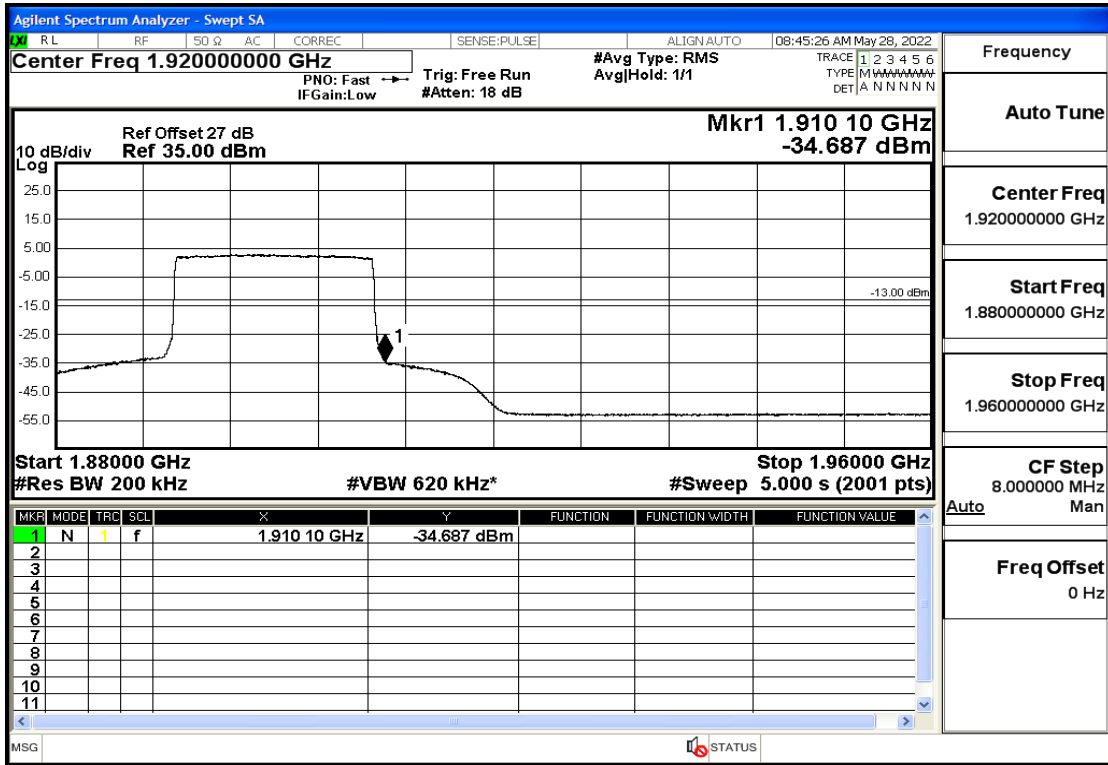

RF Test Data for LTE (Conducted Measurement)

Product Name: Smart phone

Trade Mark: 

Test Model: K55g

FCC ID: 2APX7K55G

Environmental Conditions

Temperature:	23.8°C
Relative Humidity:	56%
ATM Pressure:	100.0 kPa
Test Engineer:	Anna Hu
Supervised by:	Hugo Chen
Remark:	For LTE Band2

Band2-20-1860-16QAM-100#LOW@Pass

Band2-20-1860-16QAM-1#LOW@Pass

Band2-20-1900-QPSK-100#LOW@Pass

Band2-20-1900-QPSK-1#HIGH@Pass

Band2-20-1900-16QAM-100#LOW@Pass

Band2-20-1900-16QAM-1#HIGH@Pass

Conducted Spurious Emission