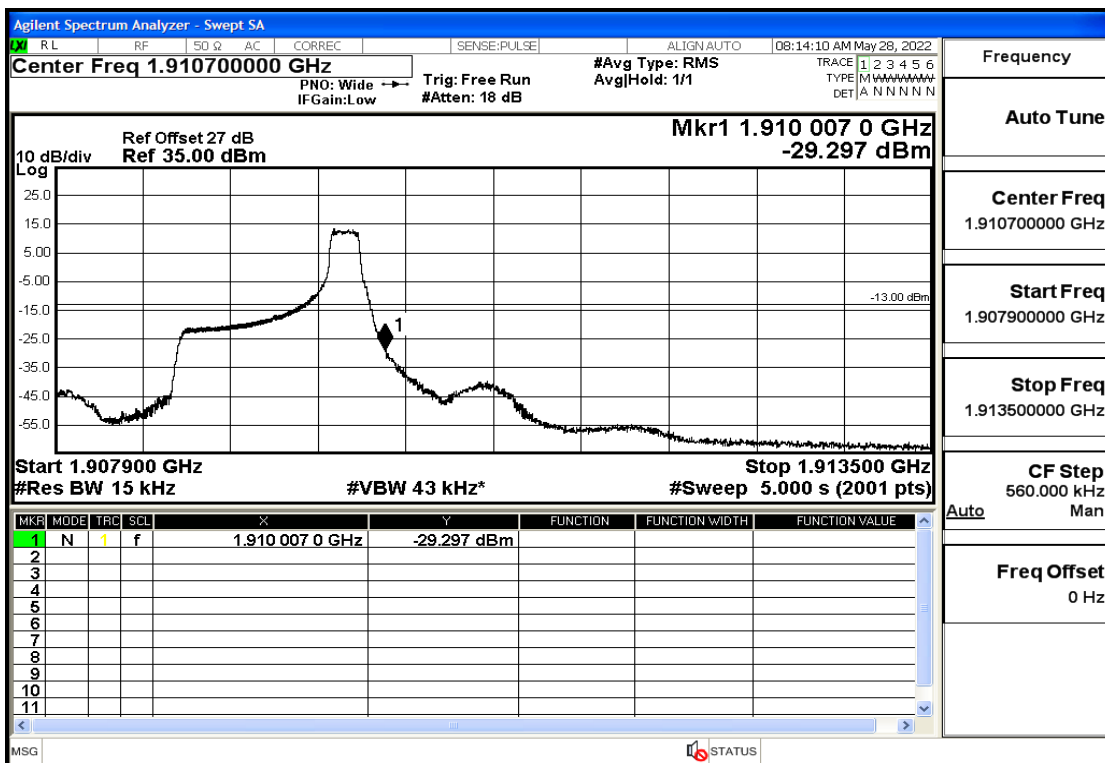

Band2-1.4-1909.3-16QAM-1#HIGH@Pass