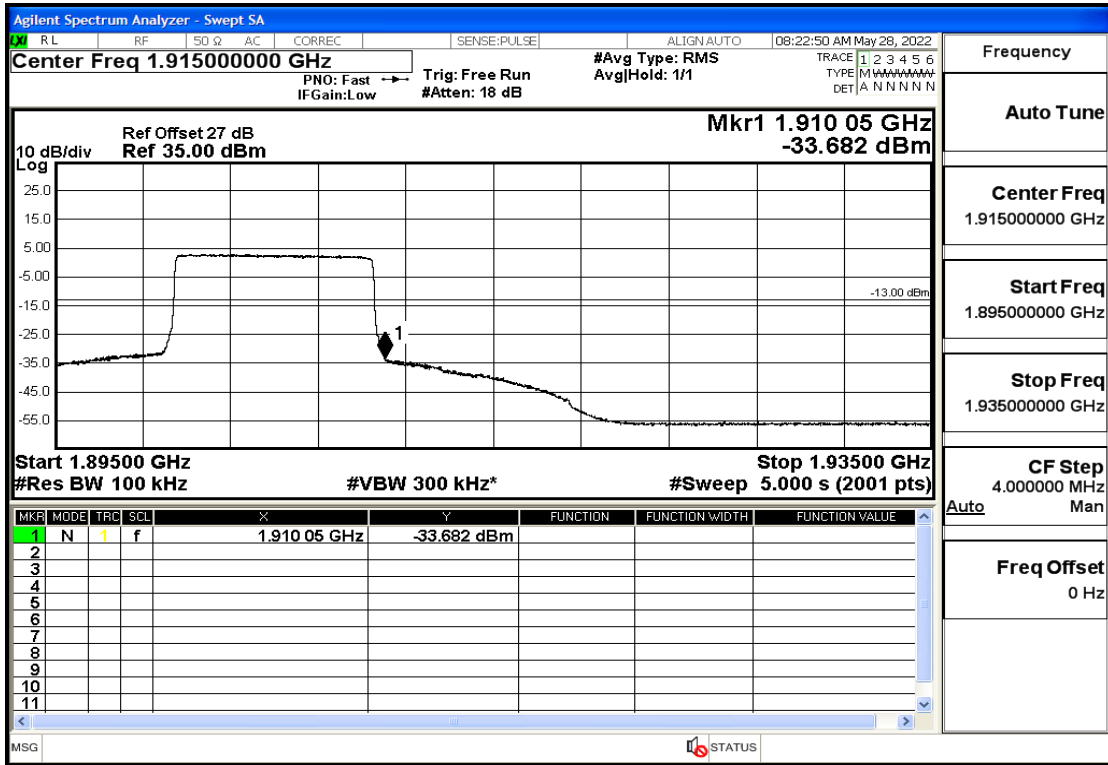

Band2-10-1905-16QAM-50#LOW@Pass