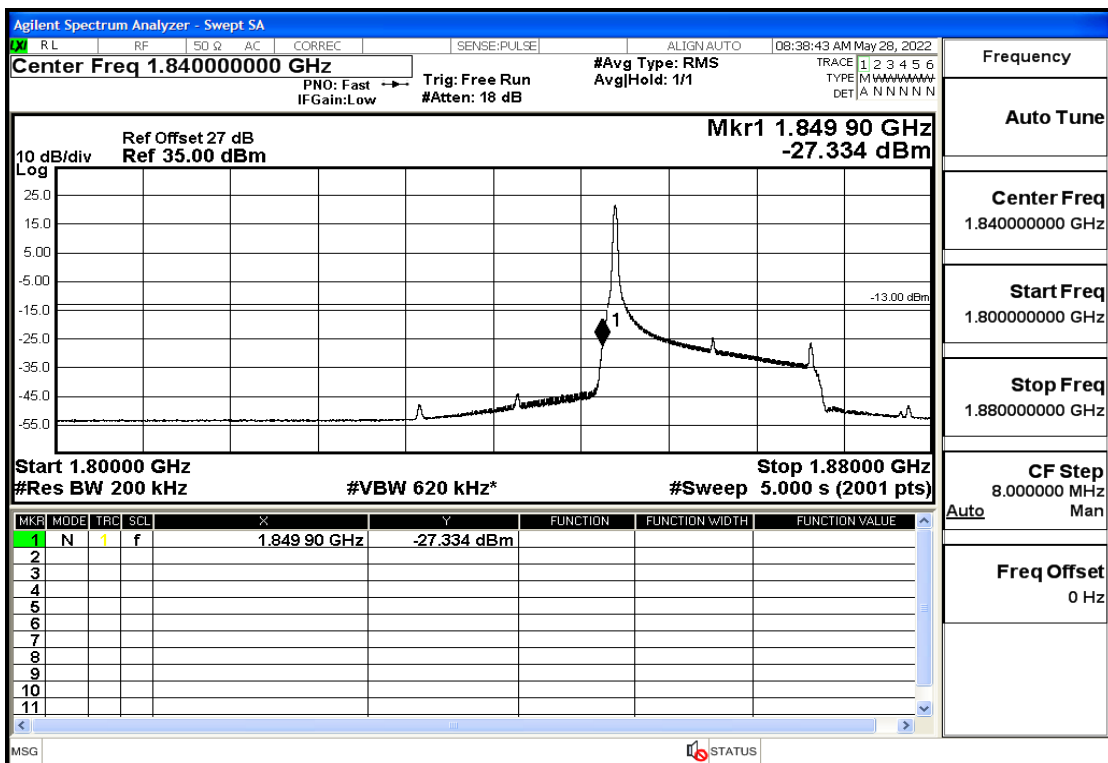

Band2-20-1860-16QAM-1#LOW@Pass