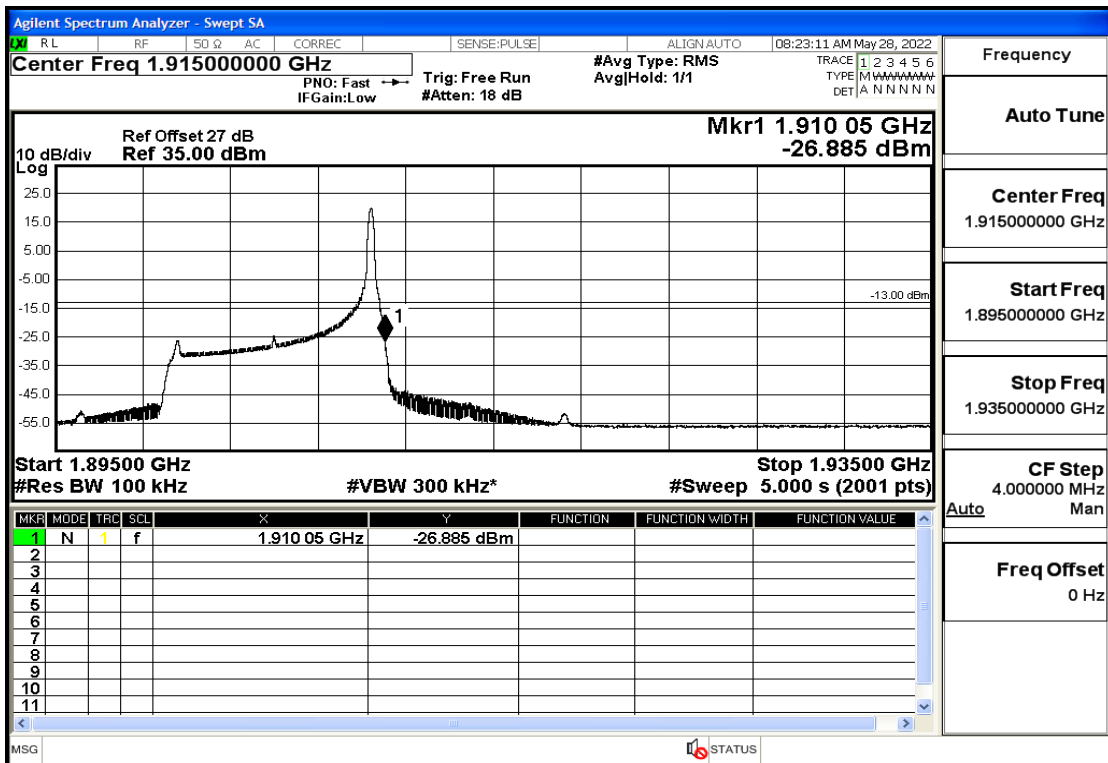

Band2-10-1905-16QAM-1#HIGH@Pass