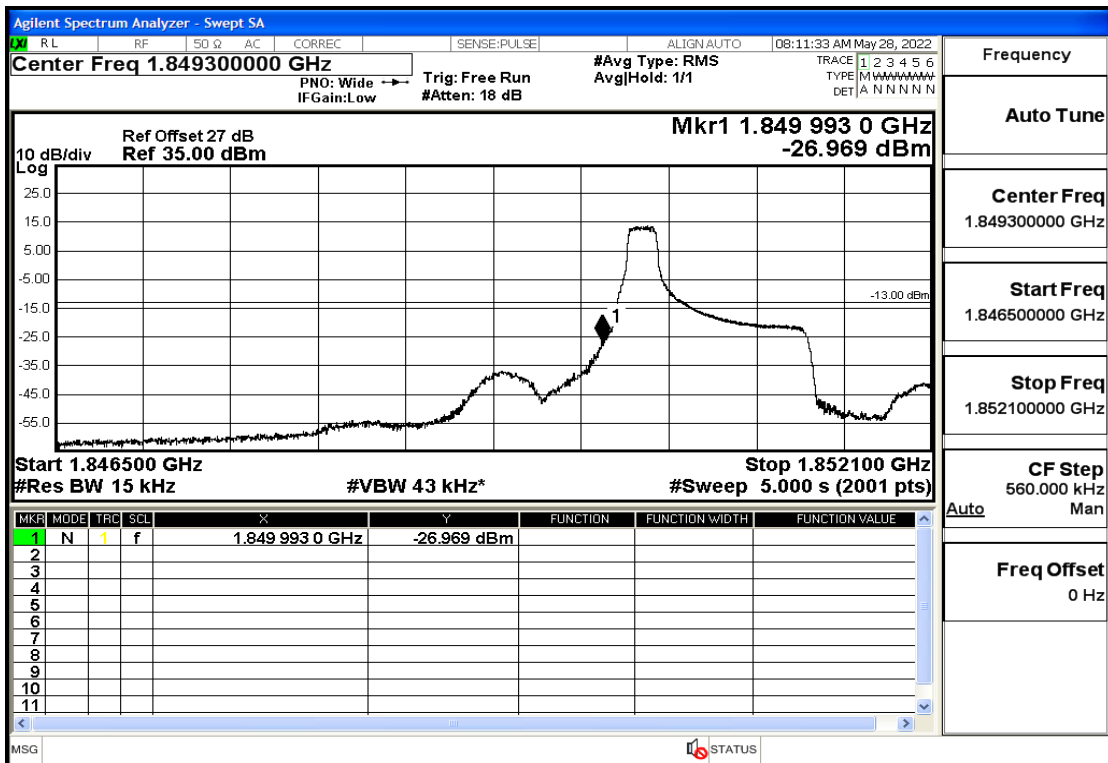

Band2-1.4-1850.7-QPSK-1#LOW@Pass