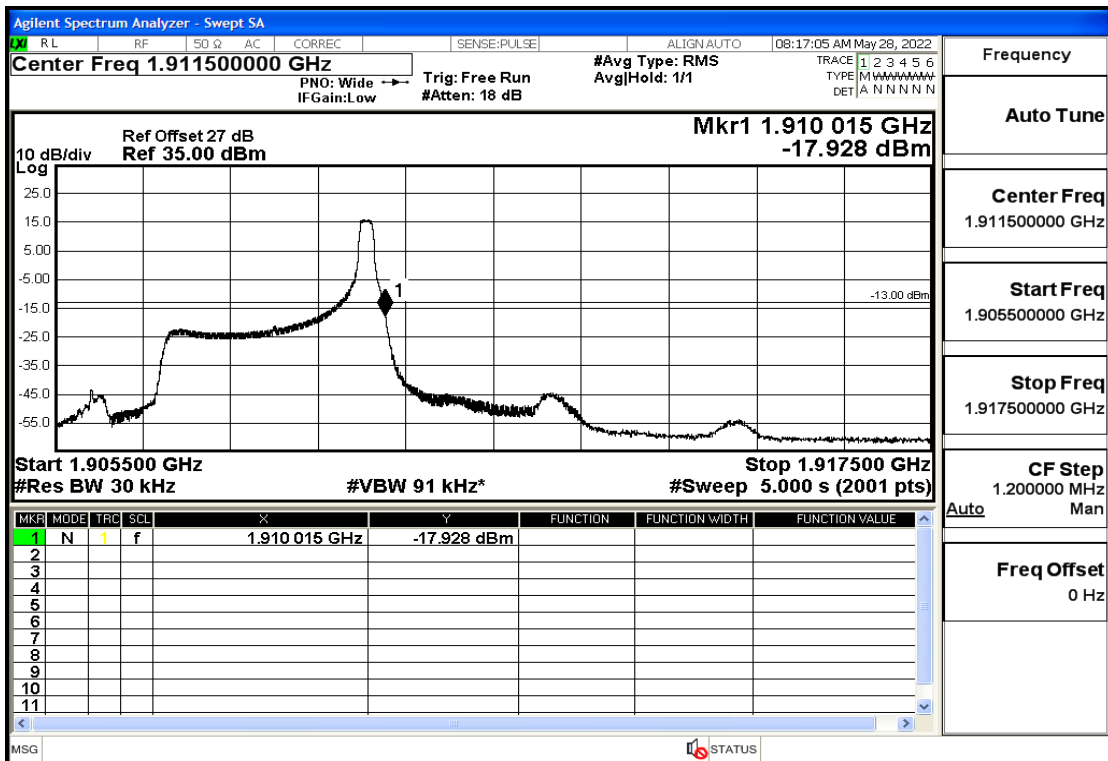

Band2-3-1908.5-16QAM-1#HIGH@Pass