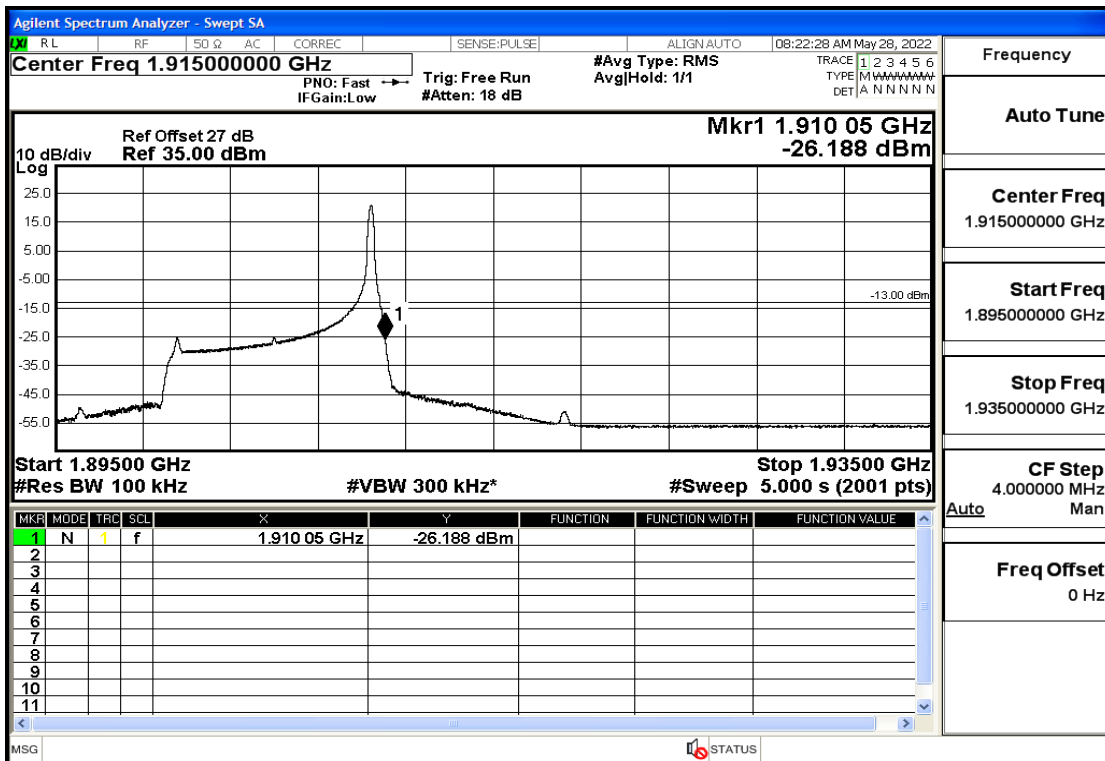

Band2-10-1905-QPSK-1#HIGH@Pass