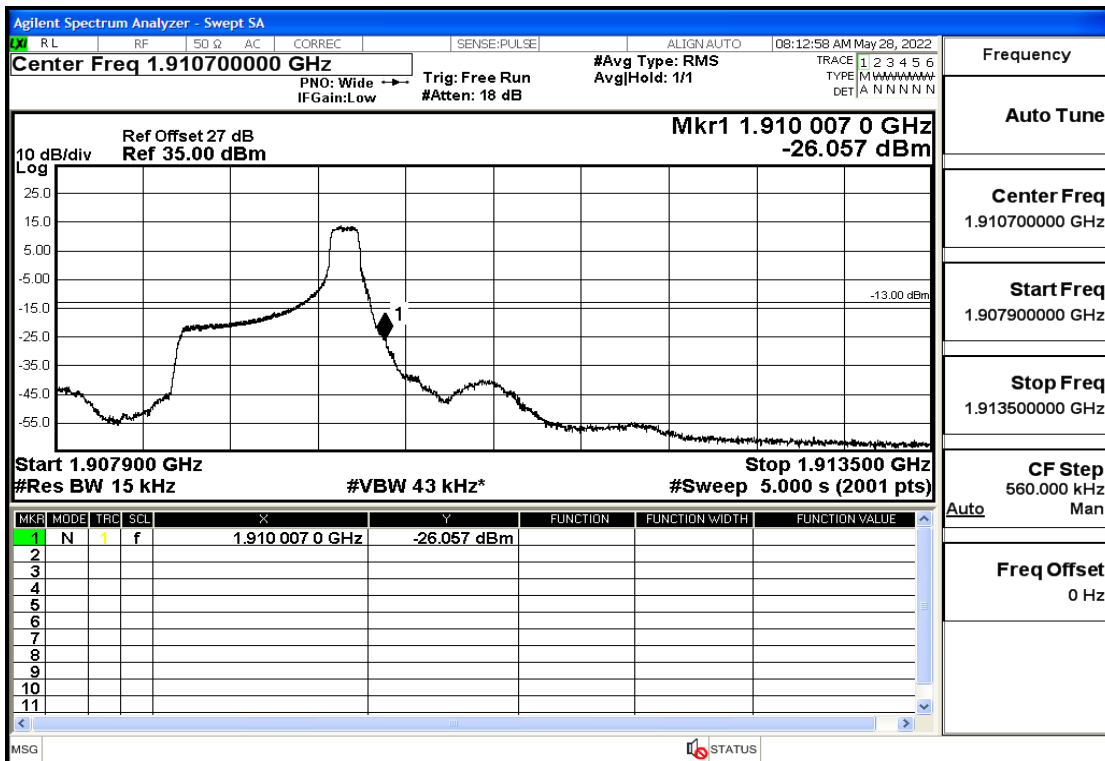

RF Test Data for LTE (Conducted Measurement)

Product Name: Smart phone

Trade Mark: 

Test Model: K55g

FCC ID: 2APX7K55G

Environmental Conditions

Temperature:	23.8°C
Relative Humidity:	56%
ATM Pressure:	100.0 kPa
Test Engineer:	Anna Hu
Supervised by:	Hugo Chen
Remark:	For LTE Band2

Band2-1.4-1850.7-QPSK-6#LOW@Pass

Band2-1.4-1850.7-QPSK-1#LOW@Pass

Band2-1.4-1850.7-16QAM-6#LOW@Pass

Band2-1.4-1850.7-16QAM-1#LOW@Pass

Band2-1.4-1909.3-QPSK-6#LOW@Pass

Band2-1.4-1909.3-QPSK-1#HIGH@Pass

Band2-1.4-1909.3-16QAM-6#LOW@Pass