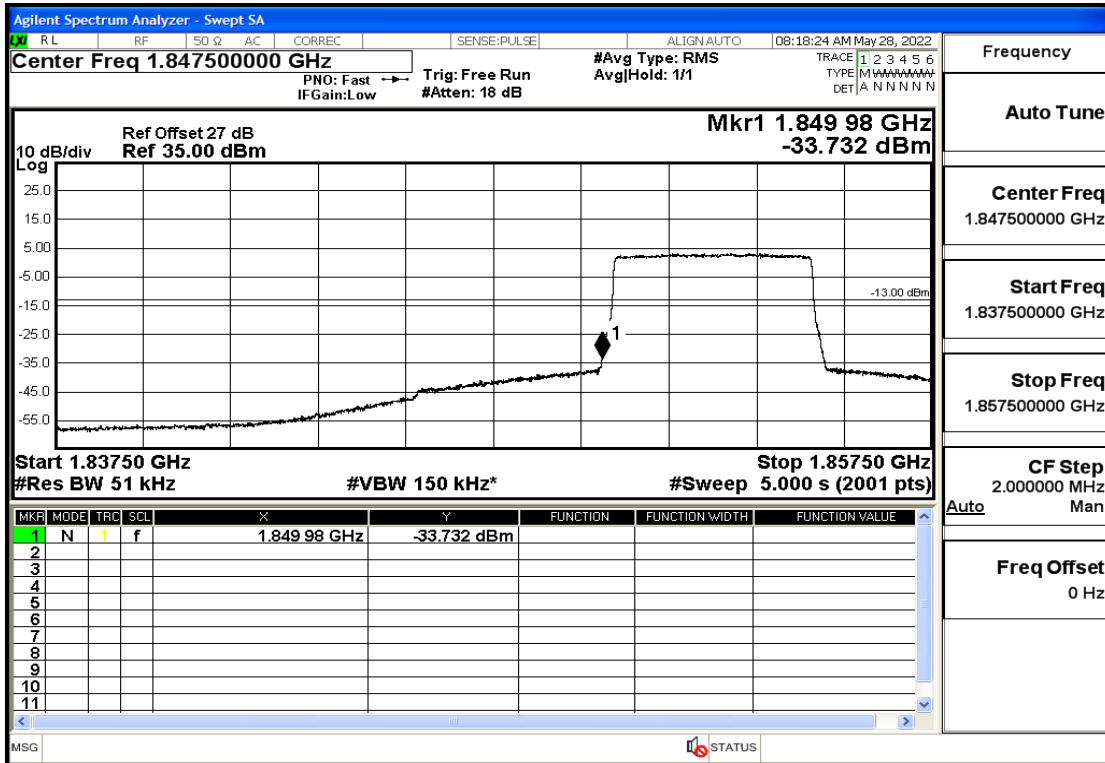

RF Test Data for LTE (Conducted Measurement)

Product Name: Smart phone

Trade Mark: 

Test Model: K55g

FCC ID: 2APX7K55G

Environmental Conditions

Temperature:	23.8°C
Relative Humidity:	56%
ATM Pressure:	100.0 kPa
Test Engineer:	Anna Hu
Supervised by:	Hugo Chen
Remark:	For LTE Band2

Band2-3-1908.5-16QAM-15#LOW@Pass

Band2-3-1908.5-16QAM-1#HIGH@Pass

Band2-5-1852.5-QPSK-25#LOW@Pass

Band2-5-1852.5-QPSK-1#LOW@Pass

Band2-5-1852.5-16QAM-25#LOW@Pass

Band2-5-1852.5-16QAM-1#LOW@Pass

Band2-5-1907.5-QPSK-25#LOW@Pass