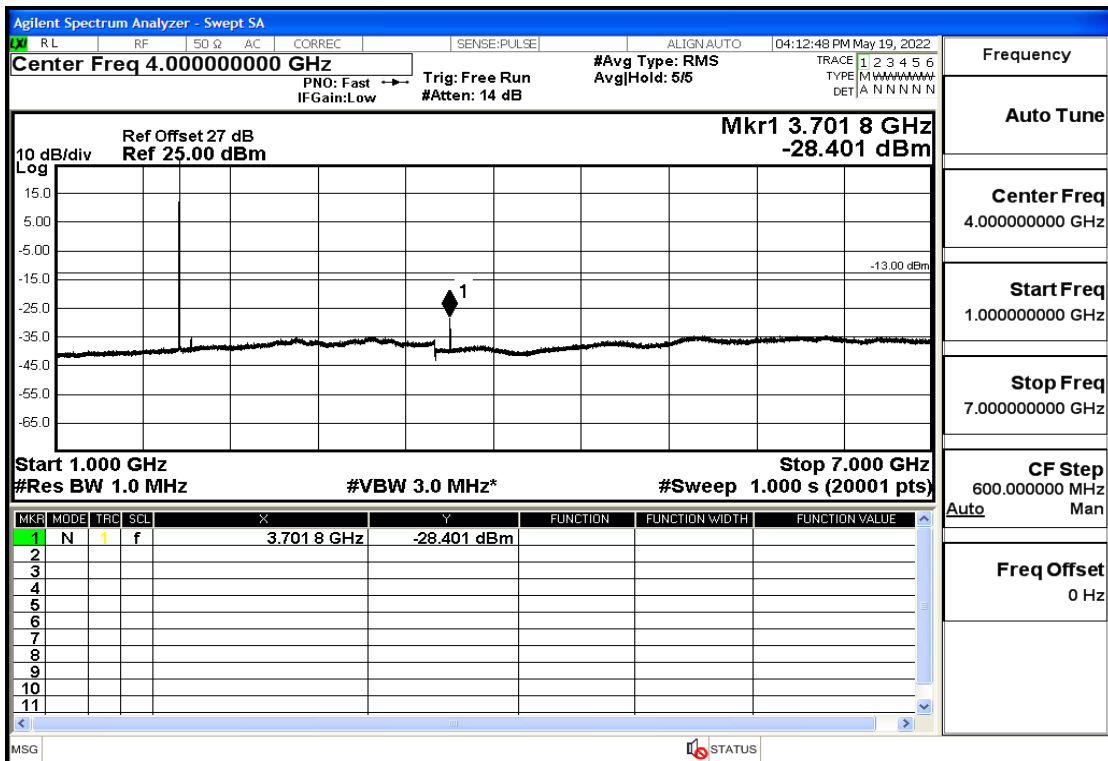

OB2-1.4-1850.7-QPSK-6#LOW@1GHz-7GHz@Pass