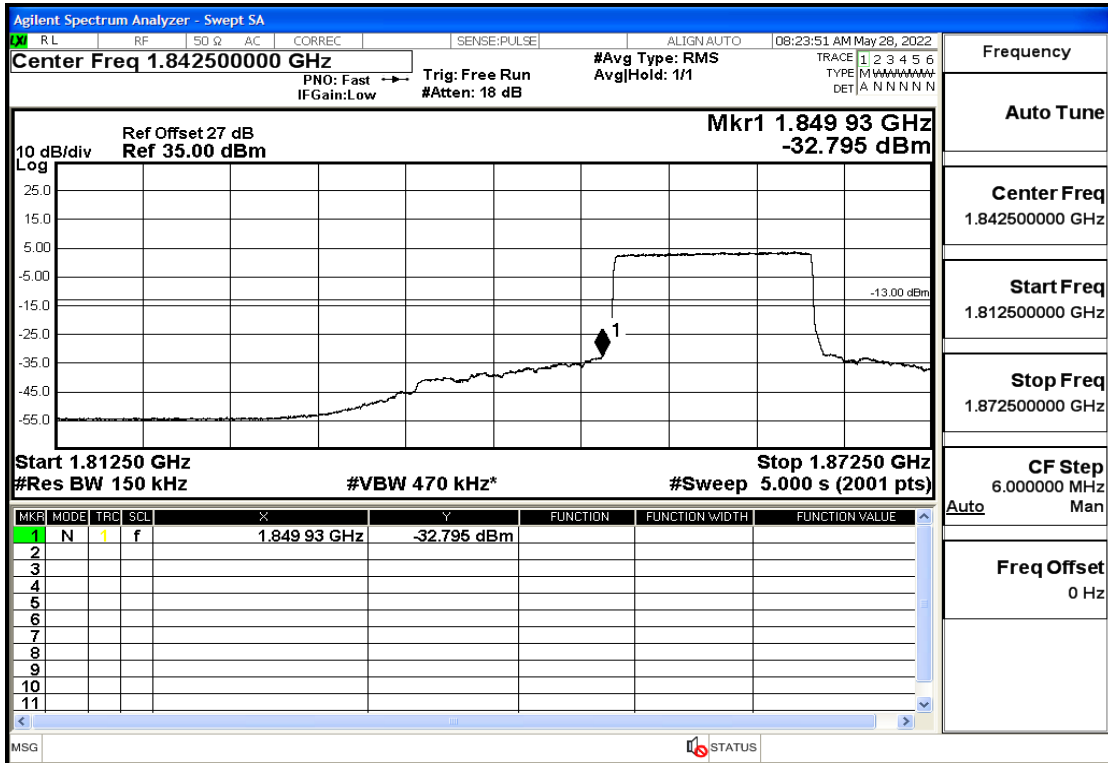

RF Test Data for LTE (Conducted Measurement)

Product Name: Smart phone

Trade Mark: 

Test Model: K55g

FCC ID: 2APX7K55G

Environmental Conditions

Temperature:	23.8°C
Relative Humidity:	56%
ATM Pressure:	100.0 kPa
Test Engineer:	Anna Hu
Supervised by:	Hugo Chen
Remark:	For LTE Band2

Band2-10-1905-QPSK-50#LOW@Pass

Band2-10-1905-QPSK-1#HIGH@Pass

Band2-10-1905-16QAM-50#LOW@Pass

Band2-10-1905-16QAM-1#HIGH@Pass

Band2-15-1857.5-QPSK-75#LOW@Pass

Band2-15-1857.5-QPSK-1#LOW@Pass

Band2-15-1857.5-16QAM-75#LOW@Pass