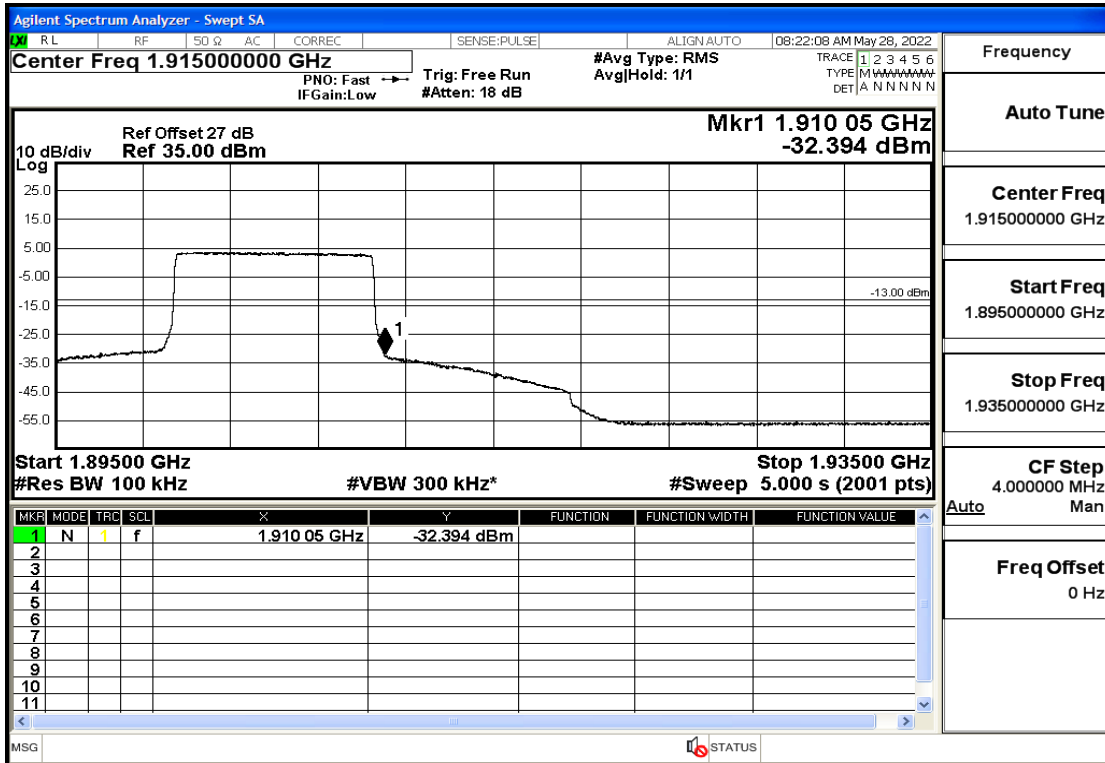

Band2-10-1905-QPSK-50#LOW@Pass