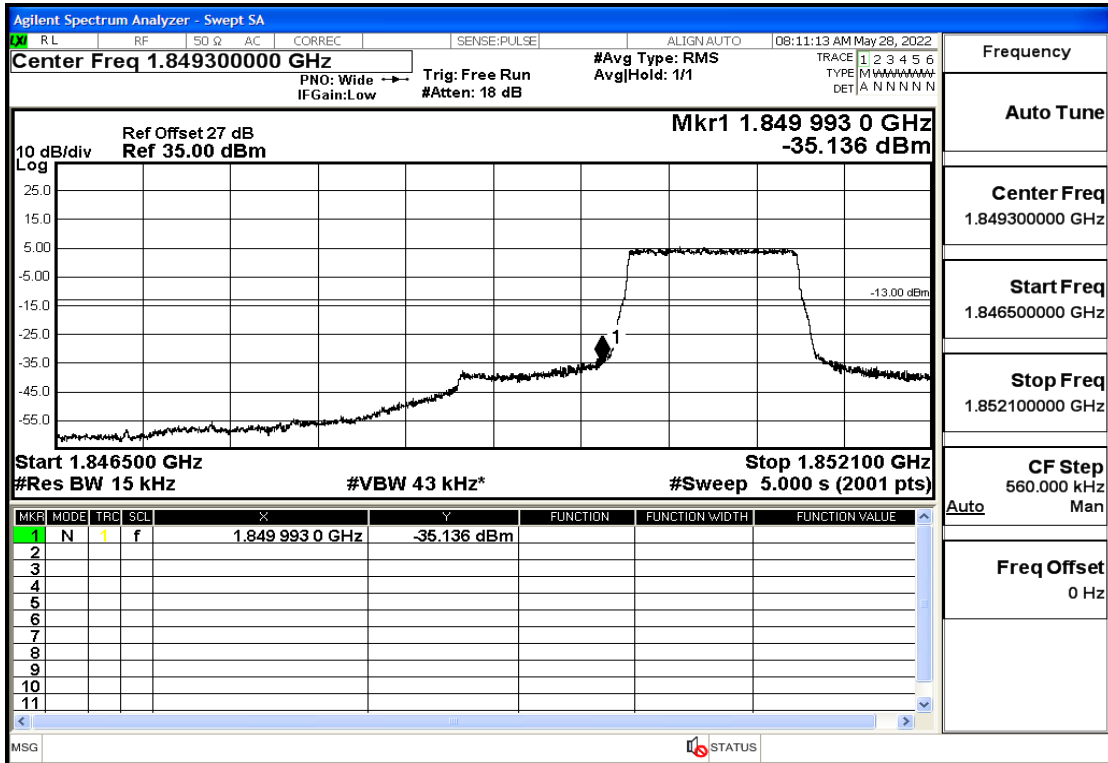

Band2-1.4-1850.7-QPSK-6#LOW@Pass