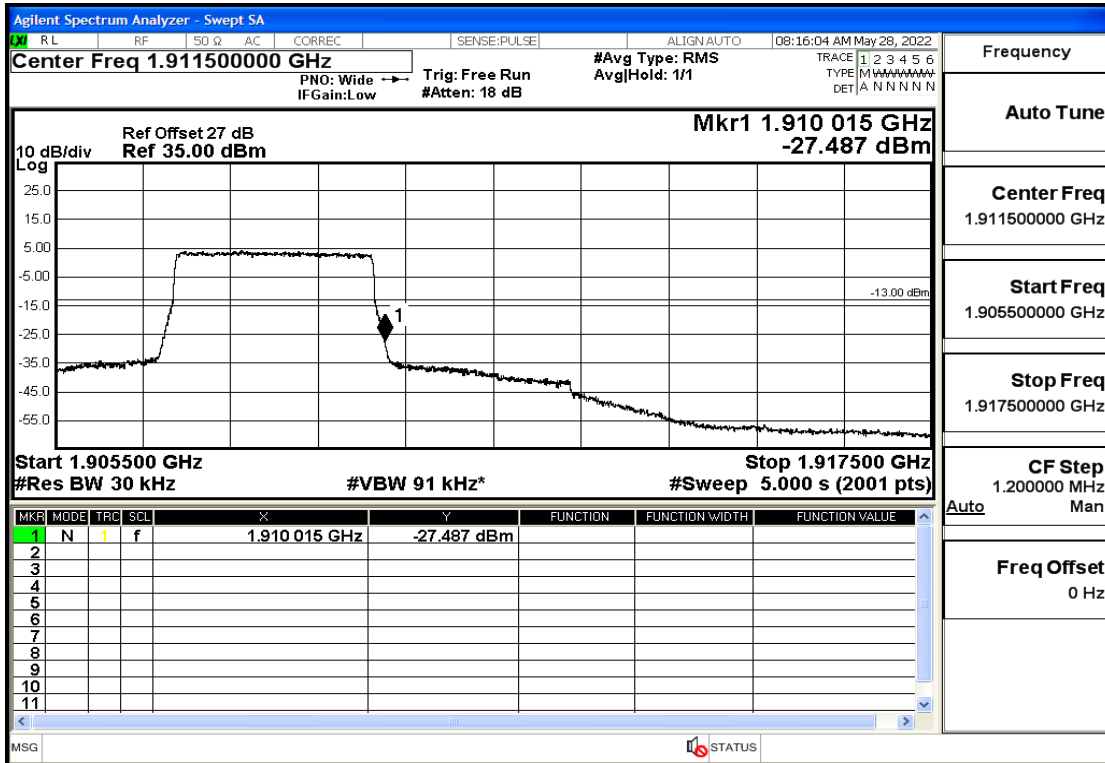

RF Test Data for LTE (Conducted Measurement)

Product Name: Smart phone

Trade Mark: 

Test Model: K55g

FCC ID: 2APX7K55G

Environmental Conditions

Temperature:	23.8°C
Relative Humidity:	56%
ATM Pressure:	100.0 kPa
Test Engineer:	Anna Hu
Supervised by:	Hugo Chen
Remark:	For LTE Band2

Band2-1.4-1909.3-16QAM-1#HIGH@Pass

Band2-3-1851.5-QPSK-15#LOW@Pass

Band2-3-1851.5-QPSK-1#LOW@Pass

Band2-3-1851.5-16QAM-15#LOW@Pass

Band2-3-1851.5-16QAM-1#LOW@Pass

Band2-3-1908.5-QPSK-15#LOW@Pass

Band2-3-1908.5-QPSK-1#HIGH@Pass