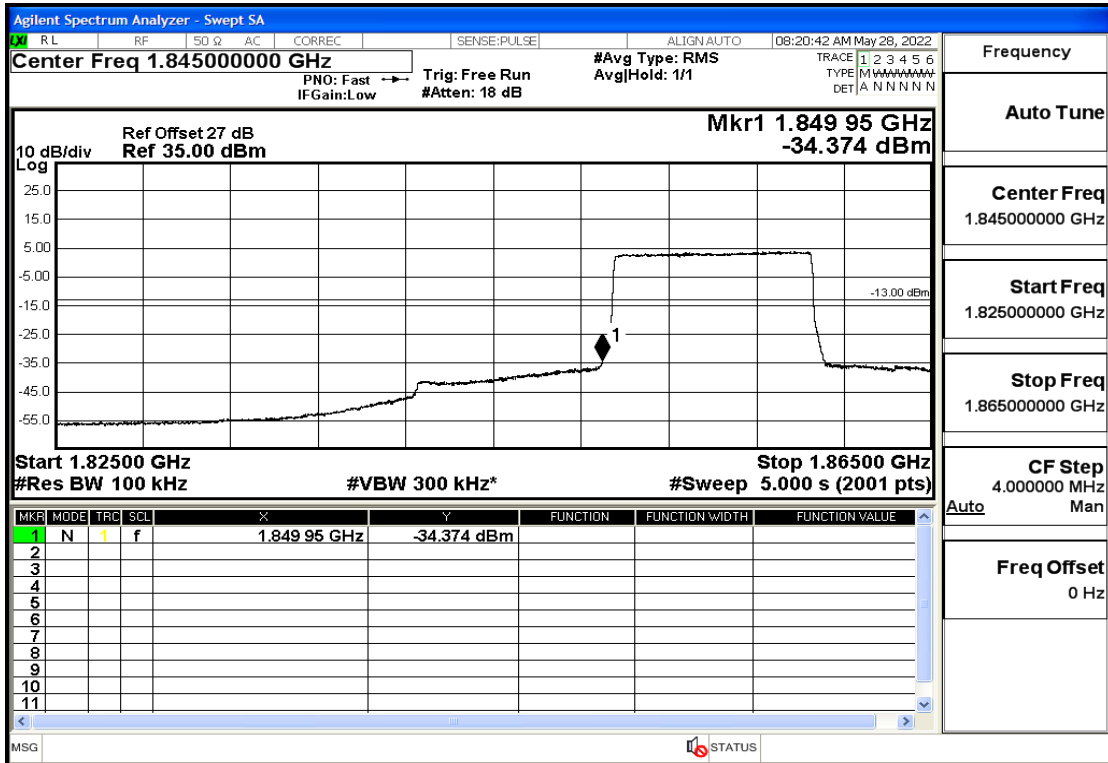

RF Test Data for LTE (Conducted Measurement)

Product Name: Smart phone

Trade Mark: 

Test Model: K55g

FCC ID: 2APX7K55G

Environmental Conditions

Temperature:	23.8°C
Relative Humidity:	56%
ATM Pressure:	100.0 kPa
Test Engineer:	Anna Hu
Supervised by:	Hugo Chen
Remark:	For LTE Band2

Band2-5-1907.5-QPSK-1#HIGH@Pass

Band2-5-1907.5-16QAM-25#LOW@Pass

Band2-5-1907.5-16QAM-1#HIGH@Pass

Band2-10-1855-QPSK-50#LOW@Pass

Band2-10-1855-QPSK-1#LOW@Pass

Band2-10-1855-16QAM-50#LOW@Pass

Band2-10-1855-16QAM-1#LOW@Pass