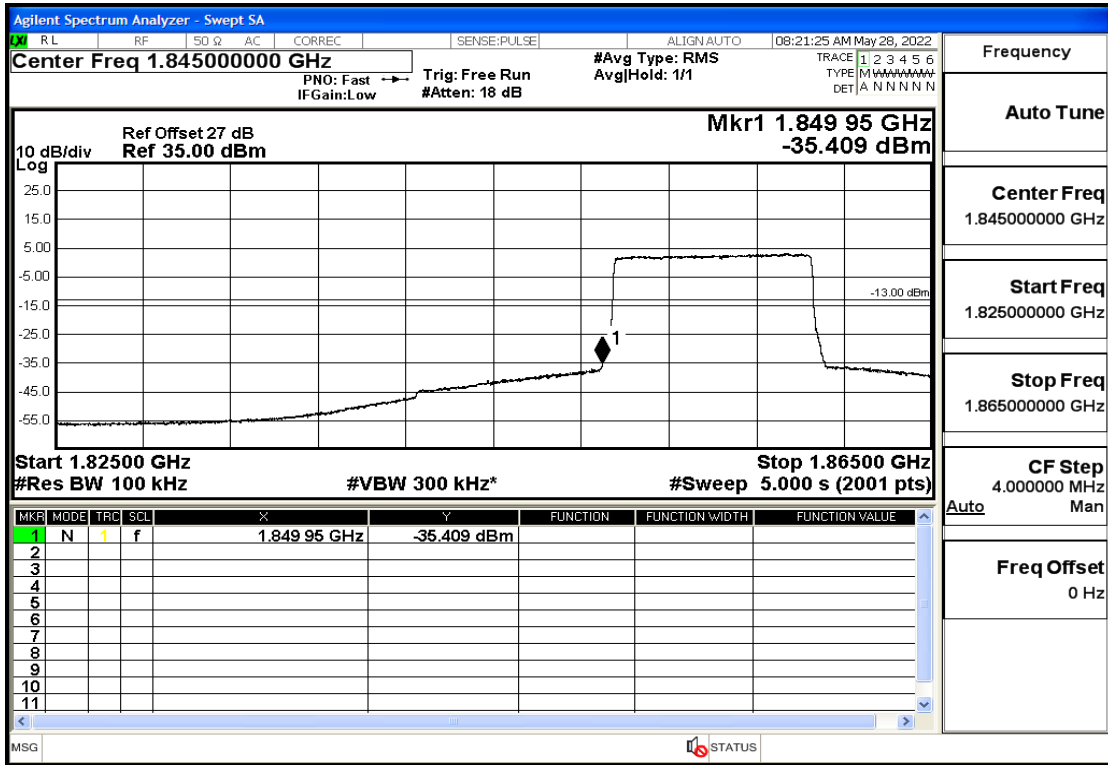

Band2-10-1855-16QAM-50#LOW@Pass