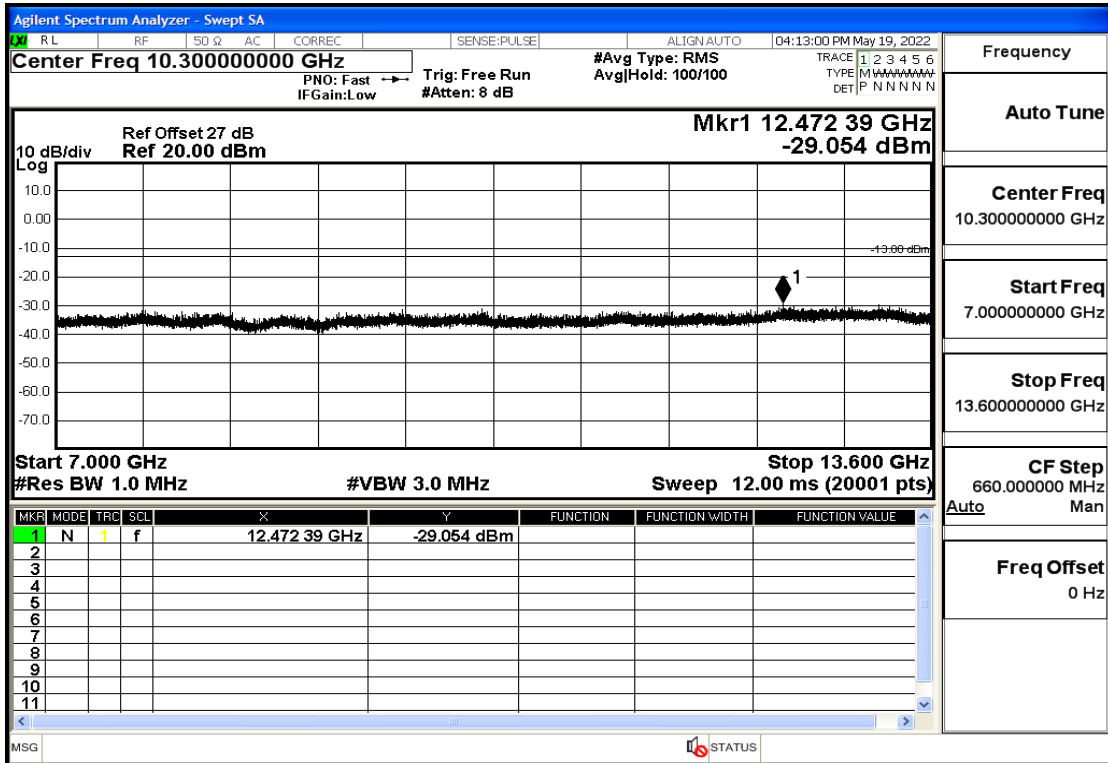

OB2-1.4-1850.7-QPSK-6#LOW@7GHz-13.6GHz@Pass