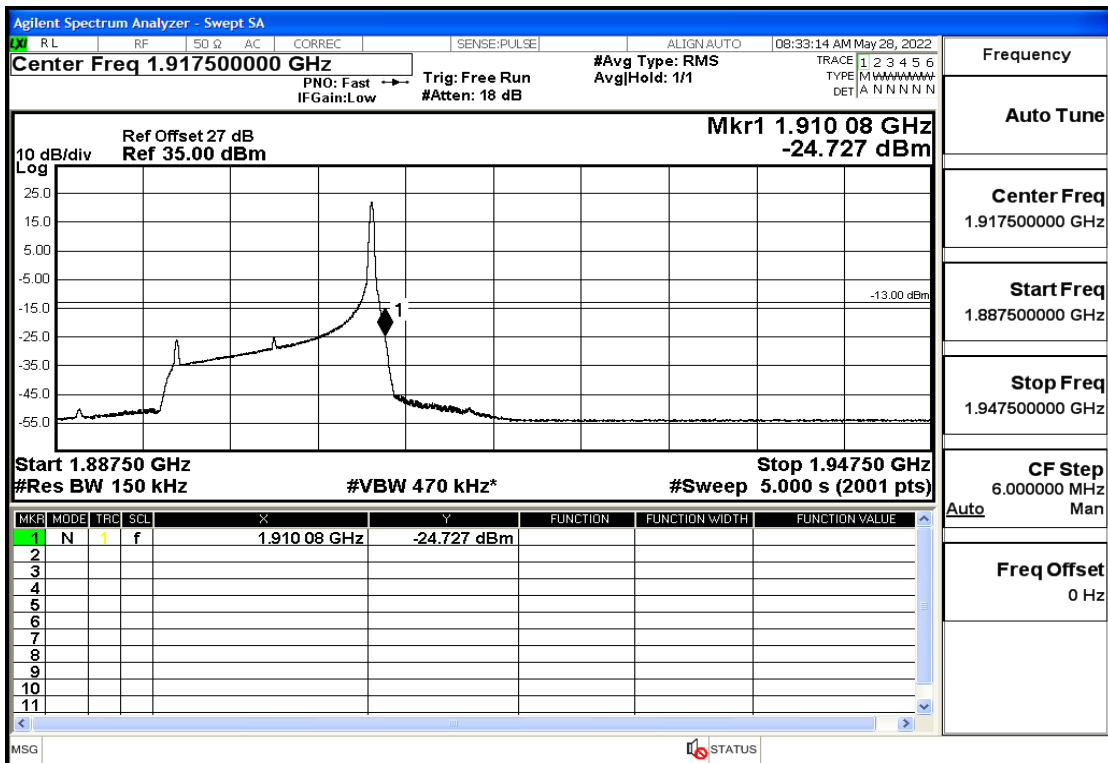

Band2-15-1902.5-QPSK-1#HIGH@Pass