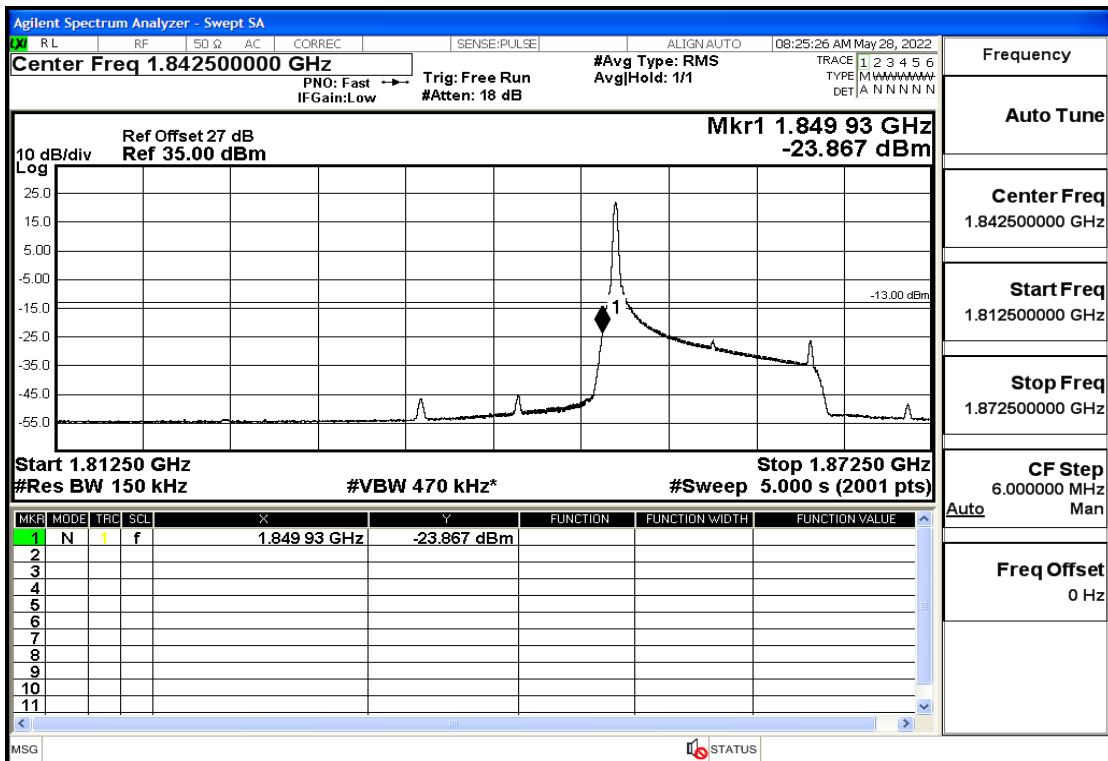

Band2-15-1857.5-QPSK-1#LOW@Pass