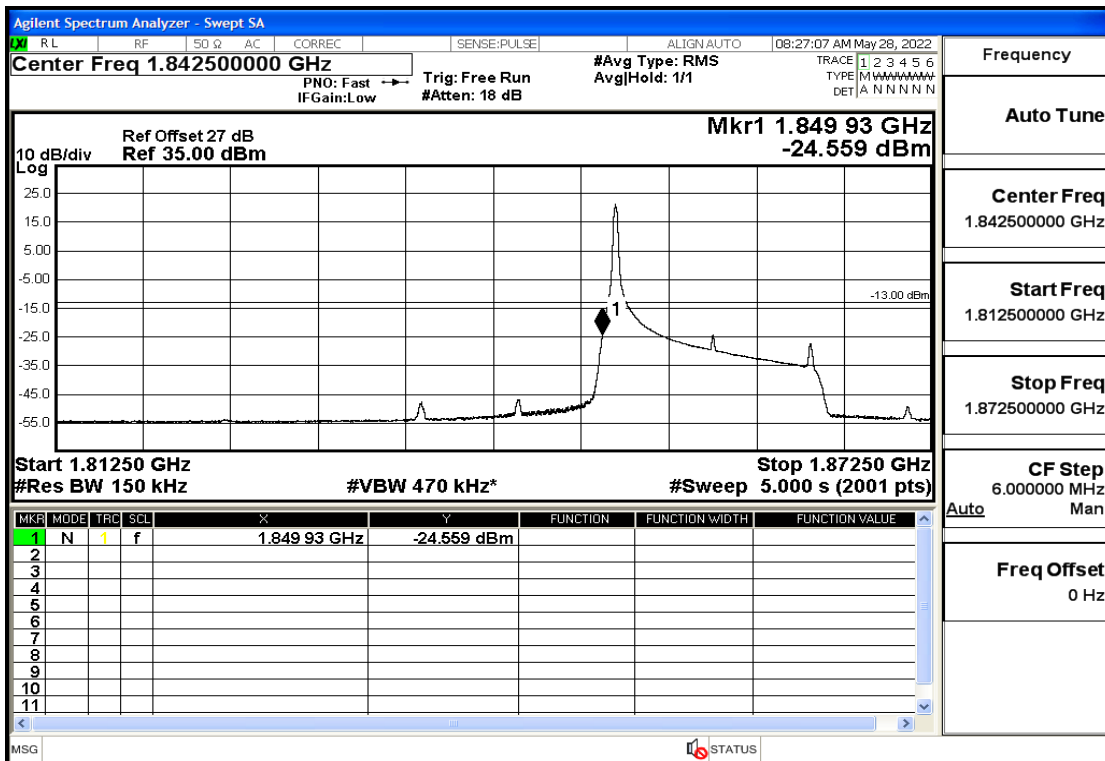

Band2-15-1857.5-16QAM-1#LOW@Pass