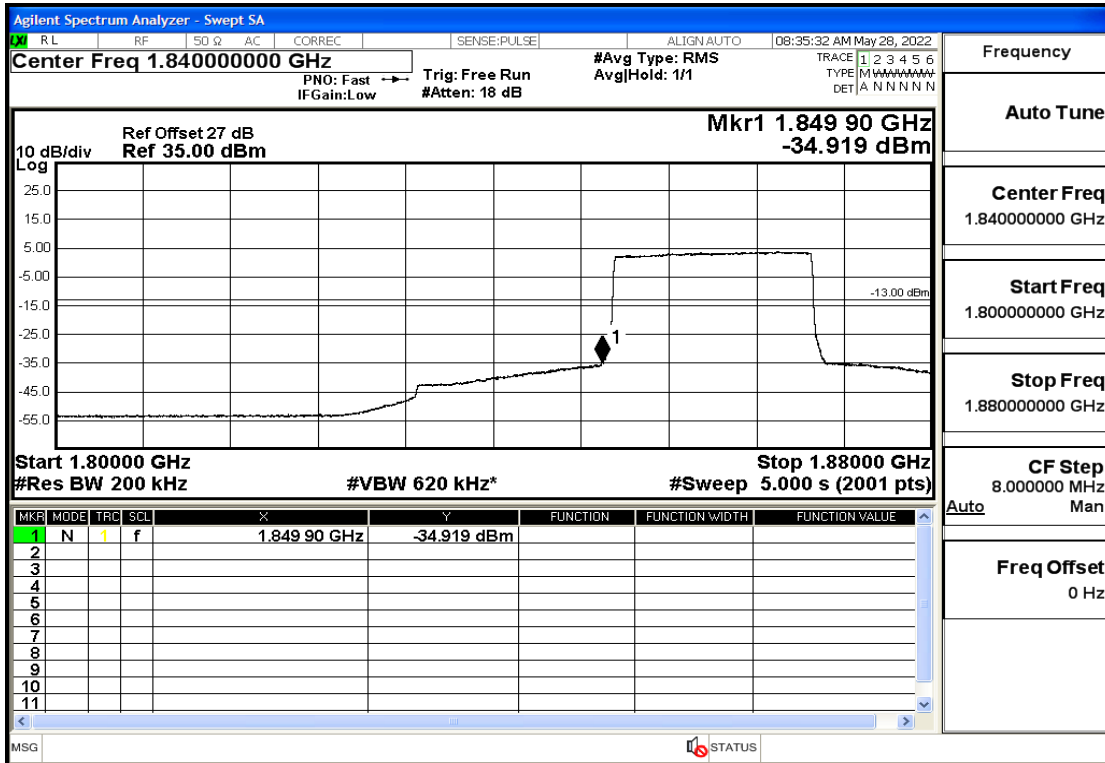

RF Test Data for LTE (Conducted Measurement)

Product Name: Smart phone

Trade Mark: 

Test Model: K55g

FCC ID: 2APX7K55G

Environmental Conditions

Temperature:	23.8°C
Relative Humidity:	56%
ATM Pressure:	100.0 kPa
Test Engineer:	Anna Hu
Supervised by:	Hugo Chen
Remark:	For LTE Band2

Band2-15-1857.5-16QAM-1#LOW@Pass

Band2-15-1902.5-QPSK-75#LOW@Pass

Band2-15-1902.5-QPSK-1#HIGH@Pass

Band2-15-1902.5-16QAM-75#LOW@Pass

Band2-15-1902.5-16QAM-1#HIGH@Pass

Band2-20-1860-QPSK-100#LOW@Pass

Band2-20-1860-QPSK-1#LOW@Pass