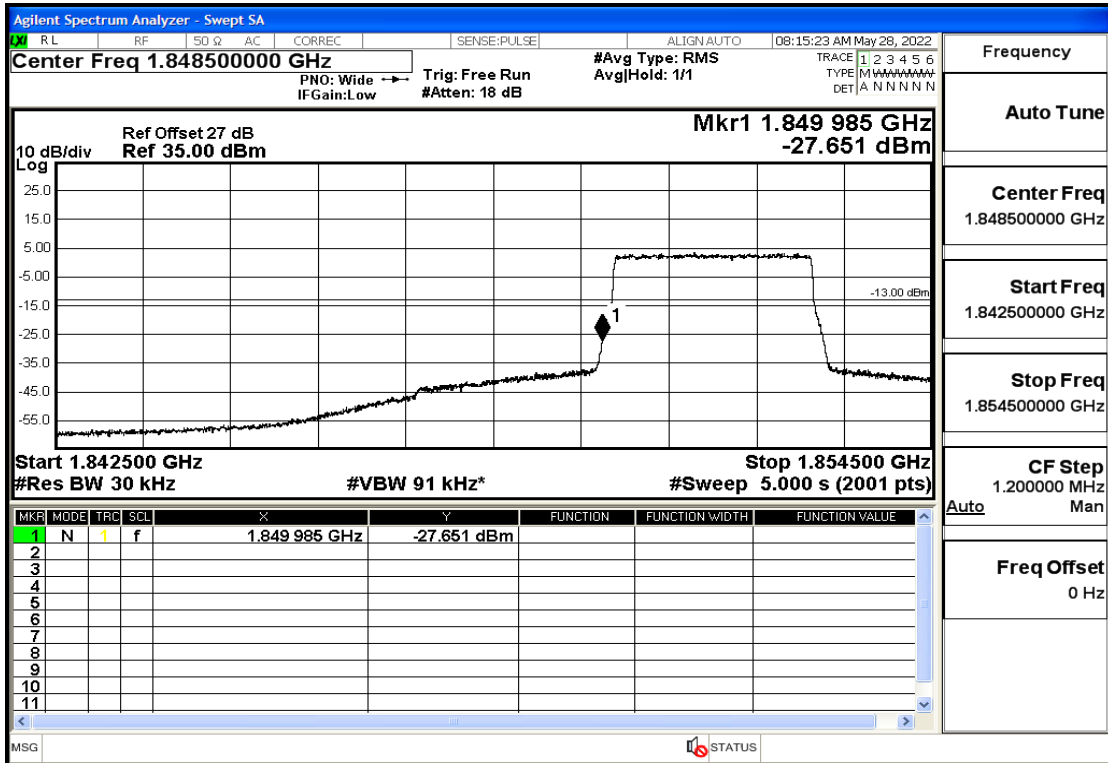

RF Test Data for LTE (Conducted Measurement)

Product Name: Smart phone

Trade Mark: 

Test Model: K55g

FCC ID: 2APX7K55G

Environmental Conditions

Temperature:	23.8°C
Relative Humidity:	56%
ATM Pressure:	100.0 kPa
Test Engineer:	Anna Hu
Supervised by:	Hugo Chen
Remark:	For LTE Band2

Band2-1.4-1909.3-16QAM-1#HIGH@Pass

Band2-3-1851.5-QPSK-15#LOW@Pass

Band2-3-1851.5-QPSK-1#LOW@Pass

Band2-3-1851.5-16QAM-15#LOW@Pass

Band2-3-1851.5-16QAM-1#LOW@Pass

Band2-3-1908.5-QPSK-15#LOW@Pass

Band2-3-1908.5-QPSK-1#HIGH@Pass