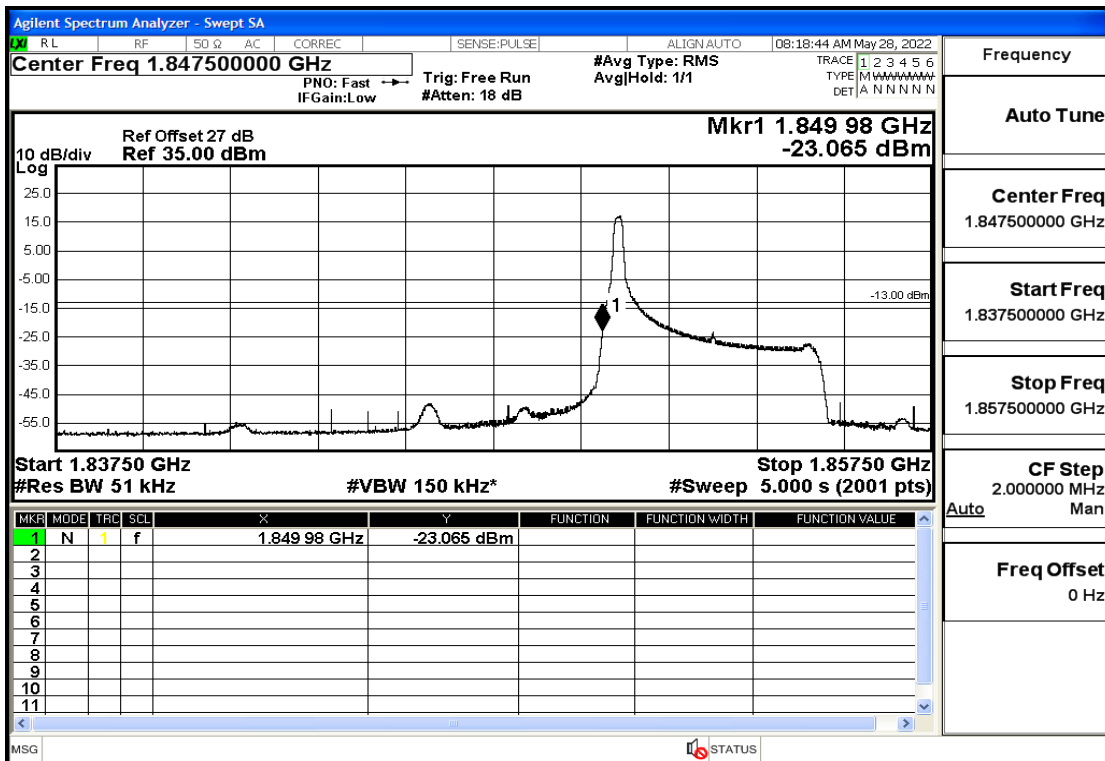

RF Test Data for LTE (Conducted Measurement)

Product Name: Smart phone

Trade Mark: 

Test Model: K55g

FCC ID: 2APX7K55G

Environmental Conditions

Temperature:	23.8°C
Relative Humidity:	56%
ATM Pressure:	100.0 kPa
Test Engineer:	Anna Hu
Supervised by:	Hugo Chen
Remark:	For LTE Band2

Band2-3-1908.5-16QAM-15#LOW@Pass

Band2-3-1908.5-16QAM-1#HIGH@Pass

Band2-5-1852.5-QPSK-25#LOW@Pass

Band2-5-1852.5-QPSK-1#LOW@Pass

Band2-5-1852.5-16QAM-25#LOW@Pass

Band2-5-1852.5-16QAM-1#LOW@Pass

Band2-5-1907.5-QPSK-25#LOW@Pass