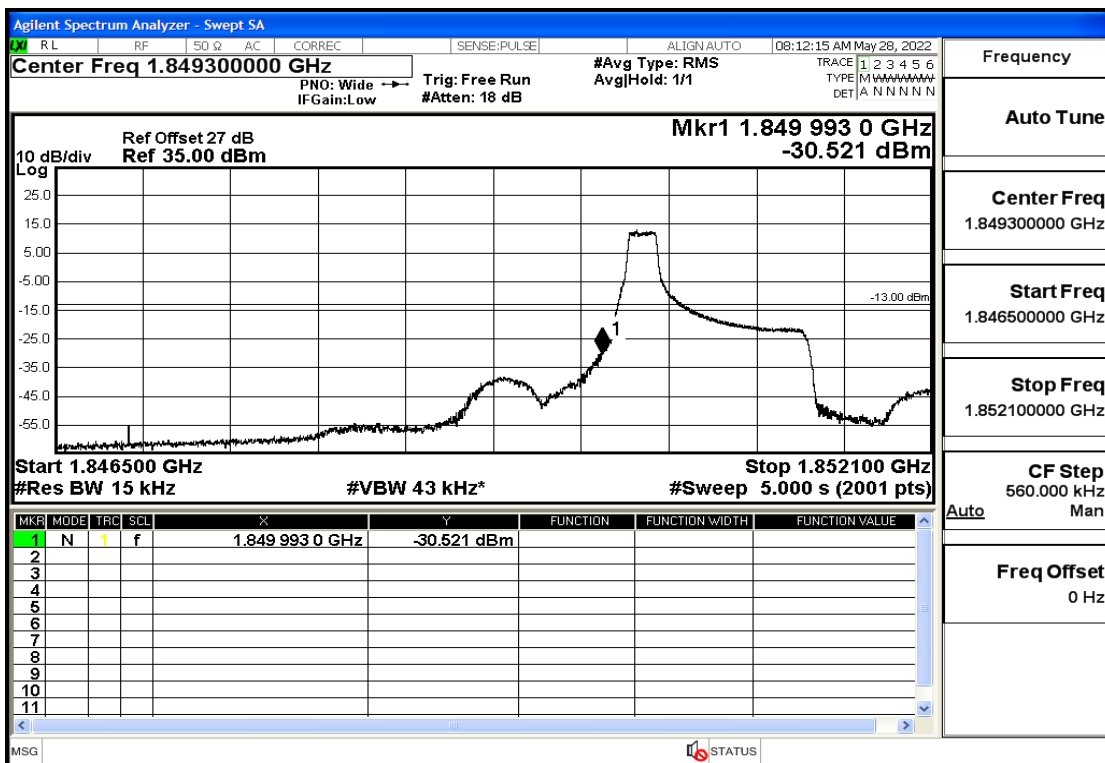

Band2-1.4-1850.7-16QAM-1#LOW@Pass