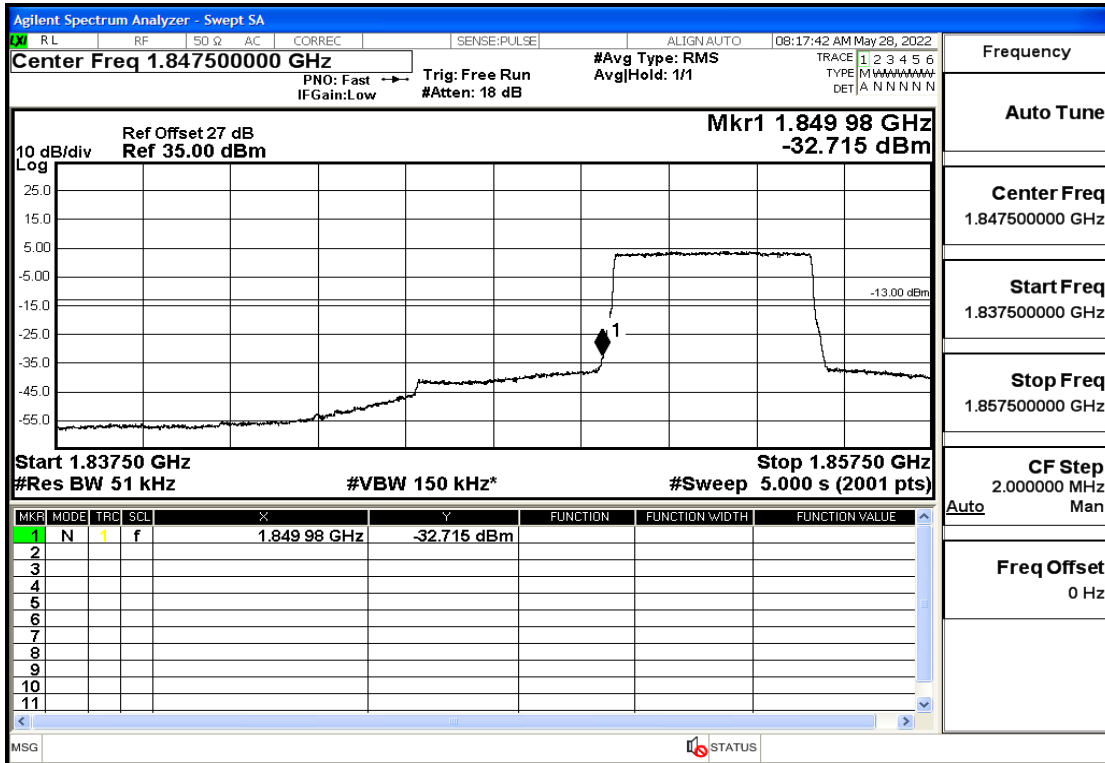

Band2-5-1852.5-QPSK-25#LOW@Pass