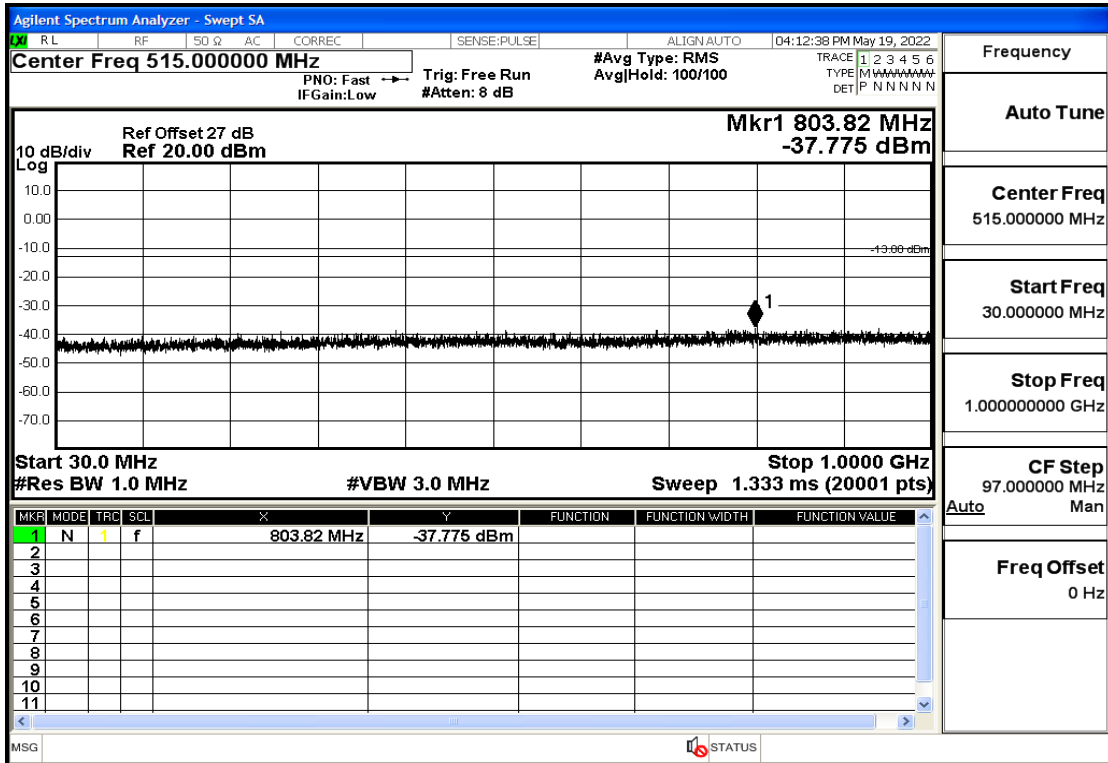

OB2-1.4-1850.7-QPSK-6#LOW@30mHz-1GHz@Pass