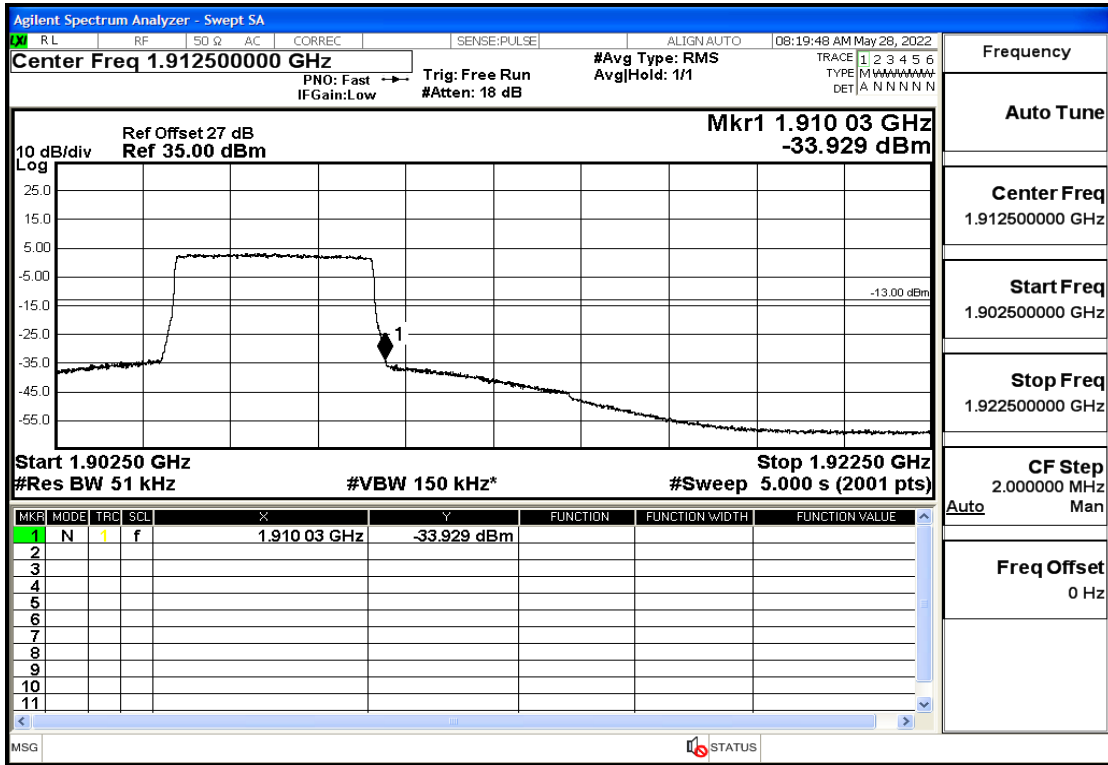

Band2-5-1907.5-16QAM-25#LOW@Pass