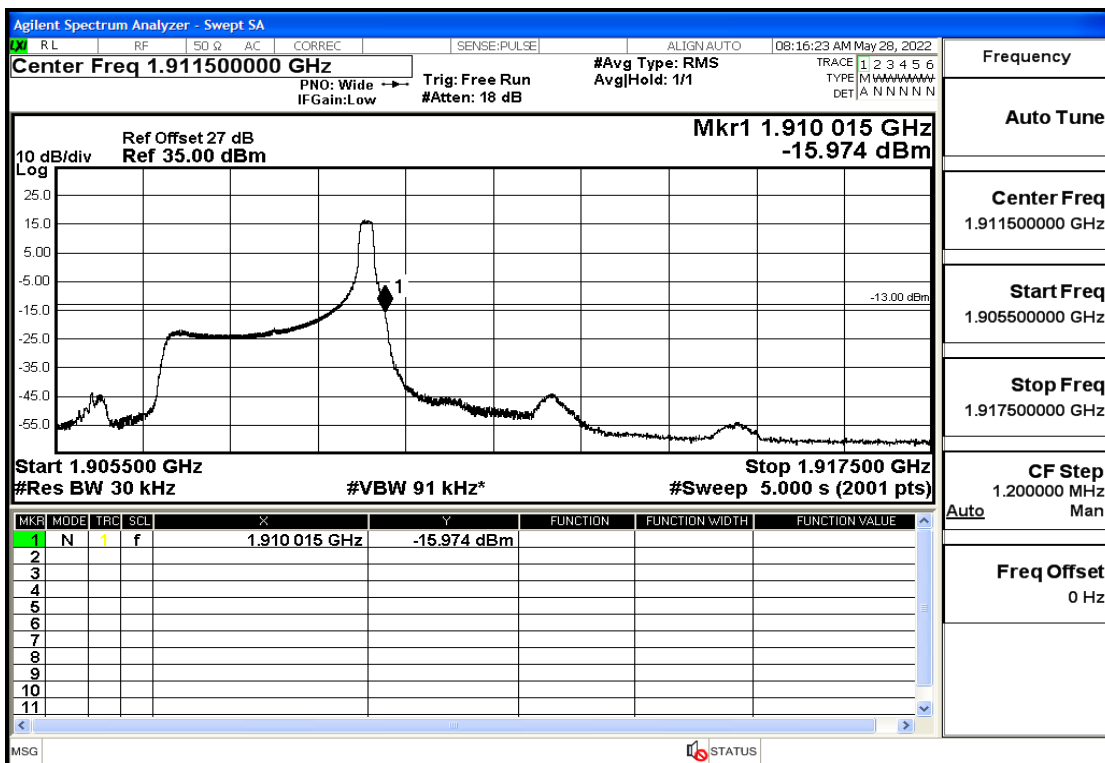

Band2-3-1908.5-QPSK-1#HIGH@Pass