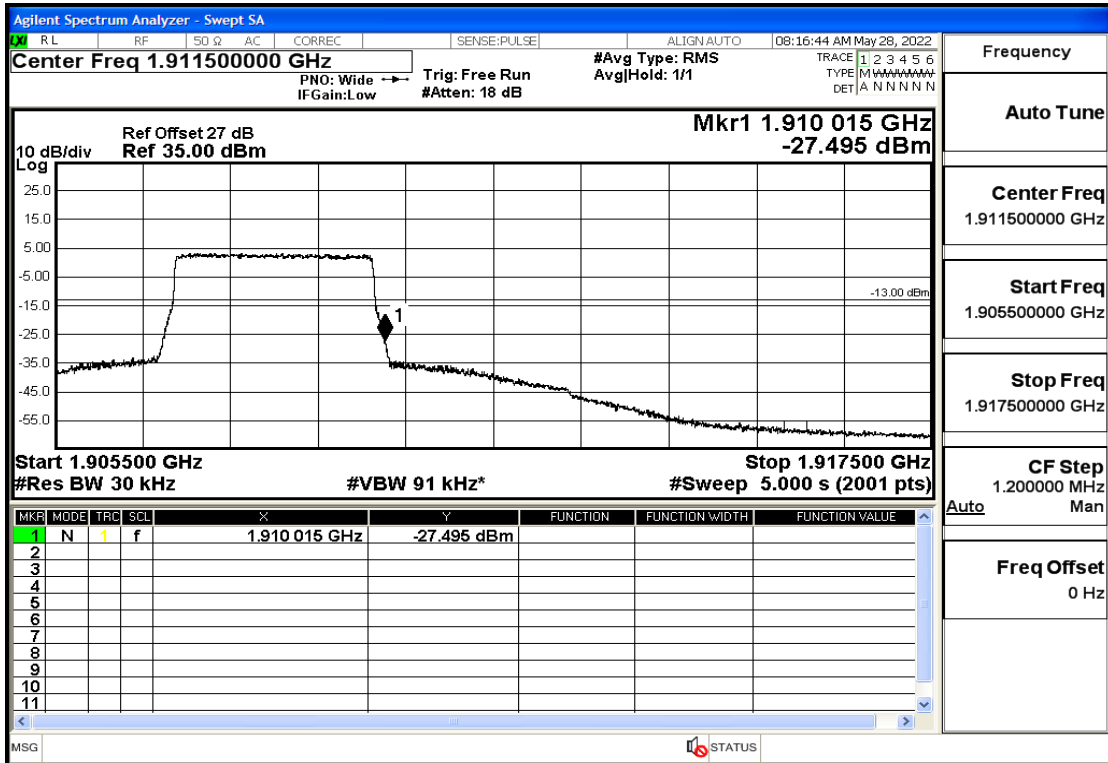

Band2-3-1908.5-16QAM-15#LOW@Pass