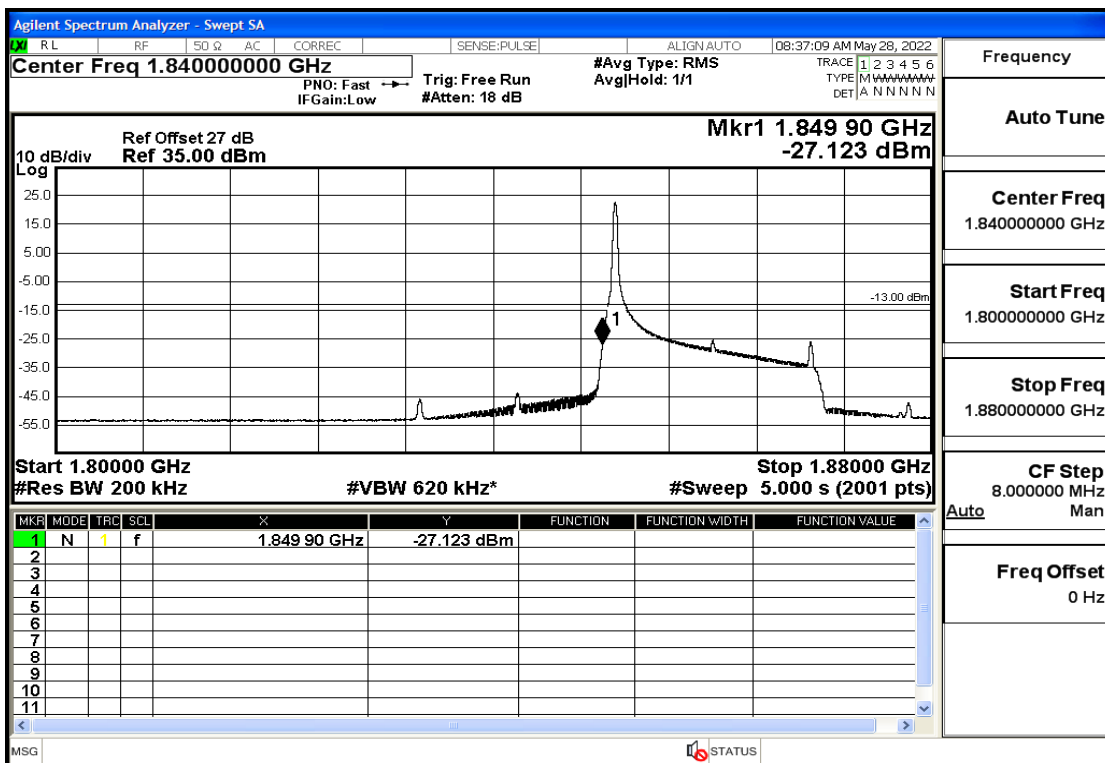

Band2-20-1860-QPSK-1#LOW@Pass