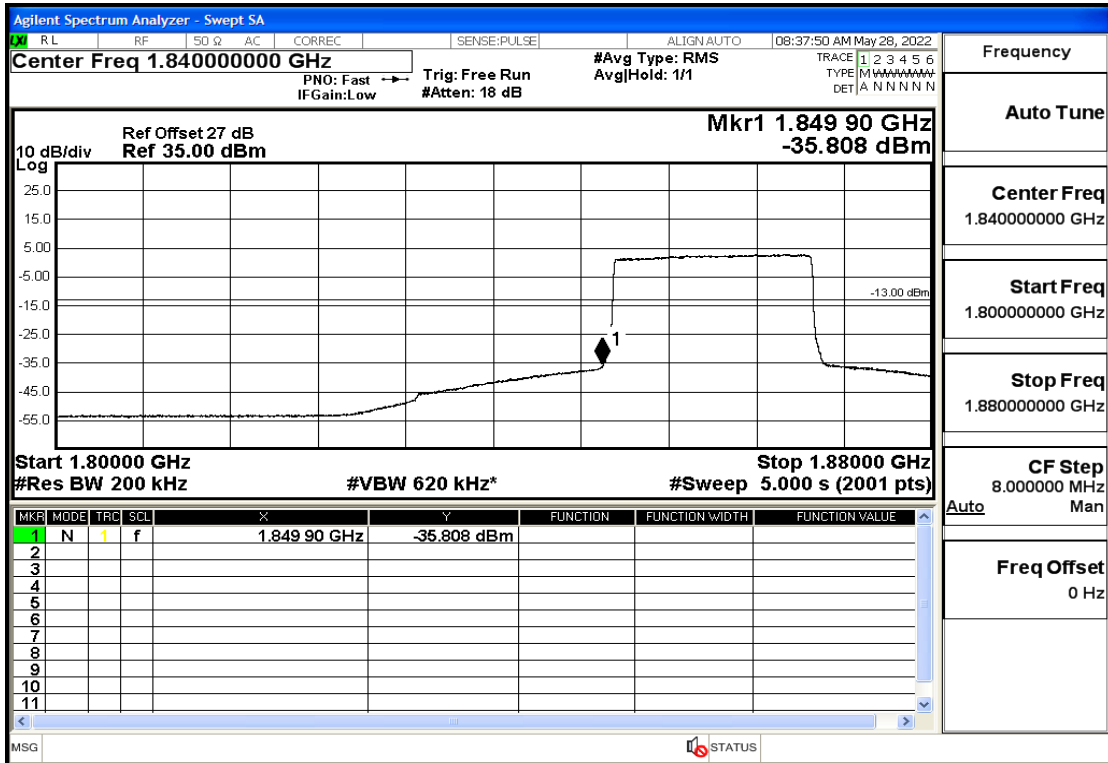

Band2-20-1860-16QAM-100#LOW@Pass