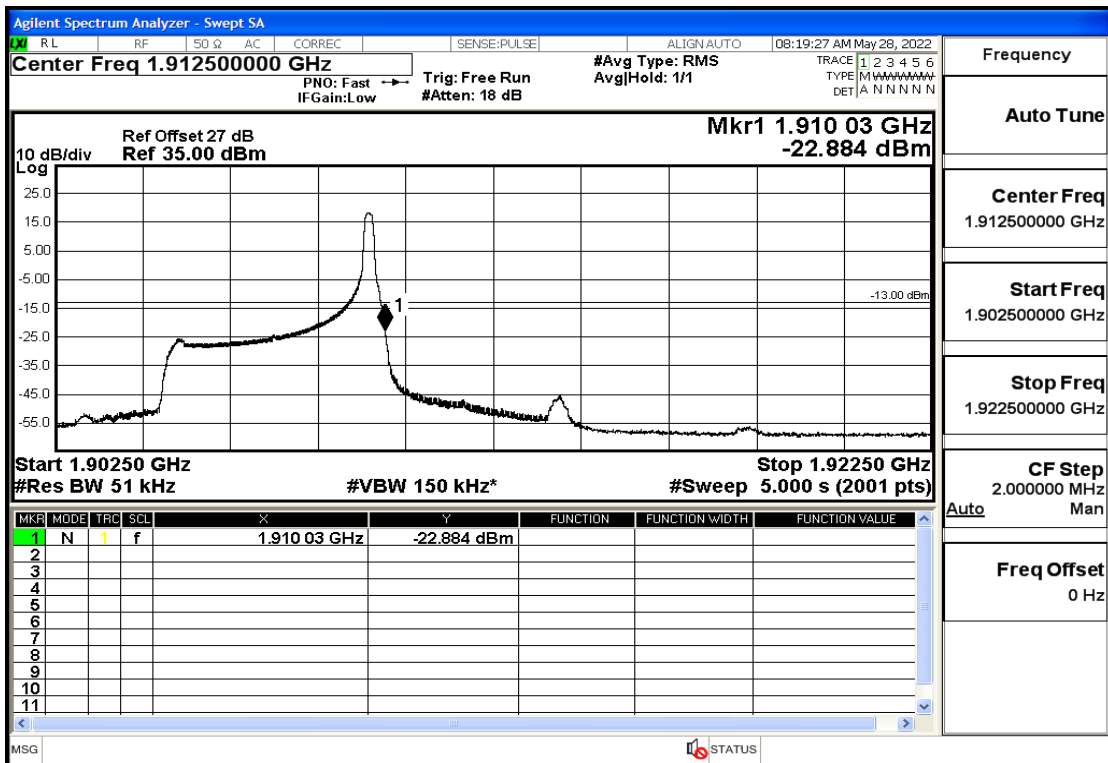

Band2-5-1907.5-QPSK-1#HIGH@Pass