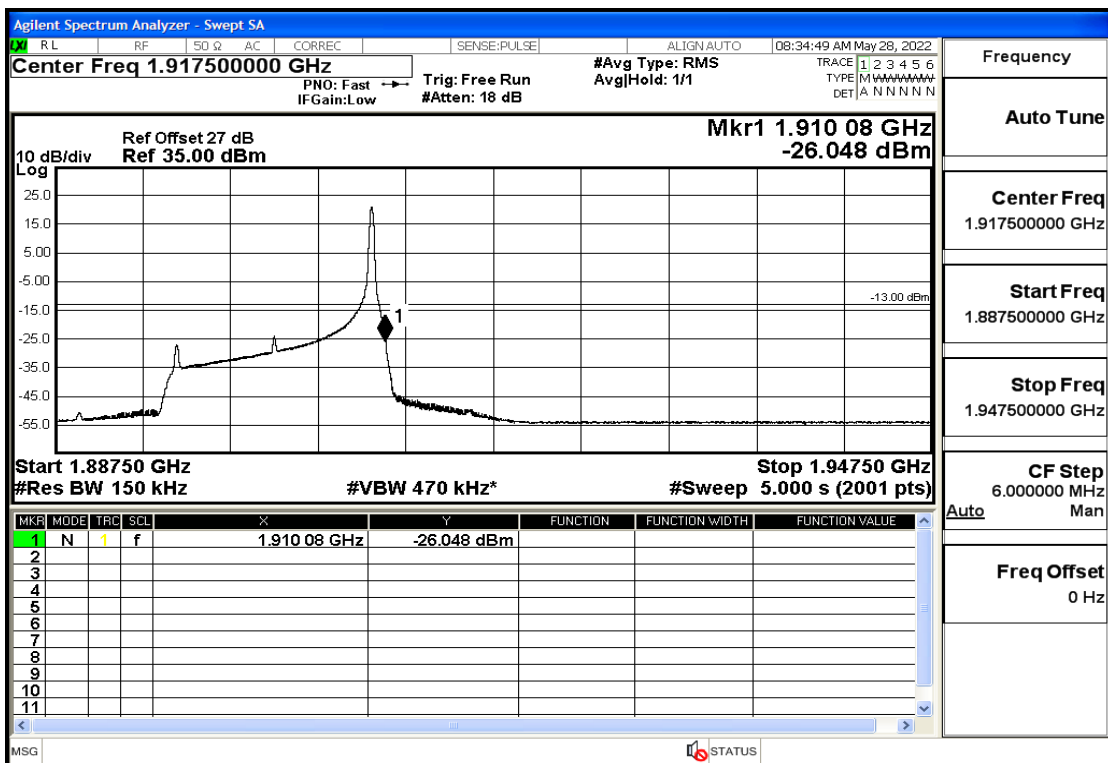

Band2-15-1902.5-16QAM-1#HIGH@Pass