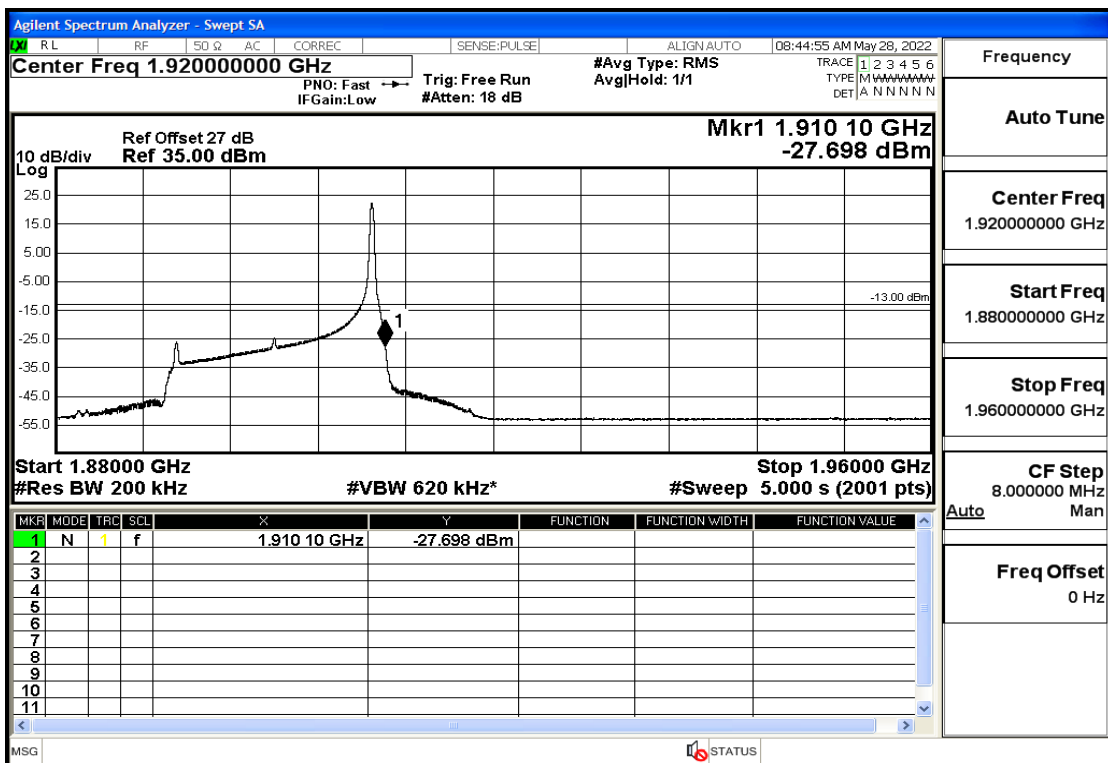

RF Test Data for LTE (Conducted Measurement)

Product Name: Smart phone

Trade Mark: 

Test Model: K55g

FCC ID: 2APX7K55G

Environmental Conditions

Temperature:	23.8°C
Relative Humidity:	56%
ATM Pressure:	100.0 kPa
Test Engineer:	Anna Hu
Supervised by:	Hugo Chen
Remark:	For LTE Band2

Band2-20-1860-16QAM-100#LOW@Pass

Band2-20-1860-16QAM-1#LOW@Pass

Band2-20-1900-QPSK-100#LOW@Pass

Band2-20-1900-QPSK-1#HIGH@Pass

Band2-20-1900-16QAM-100#LOW@Pass

Band2-20-1900-16QAM-1#HIGH@Pass

Conducted Spurious Emission