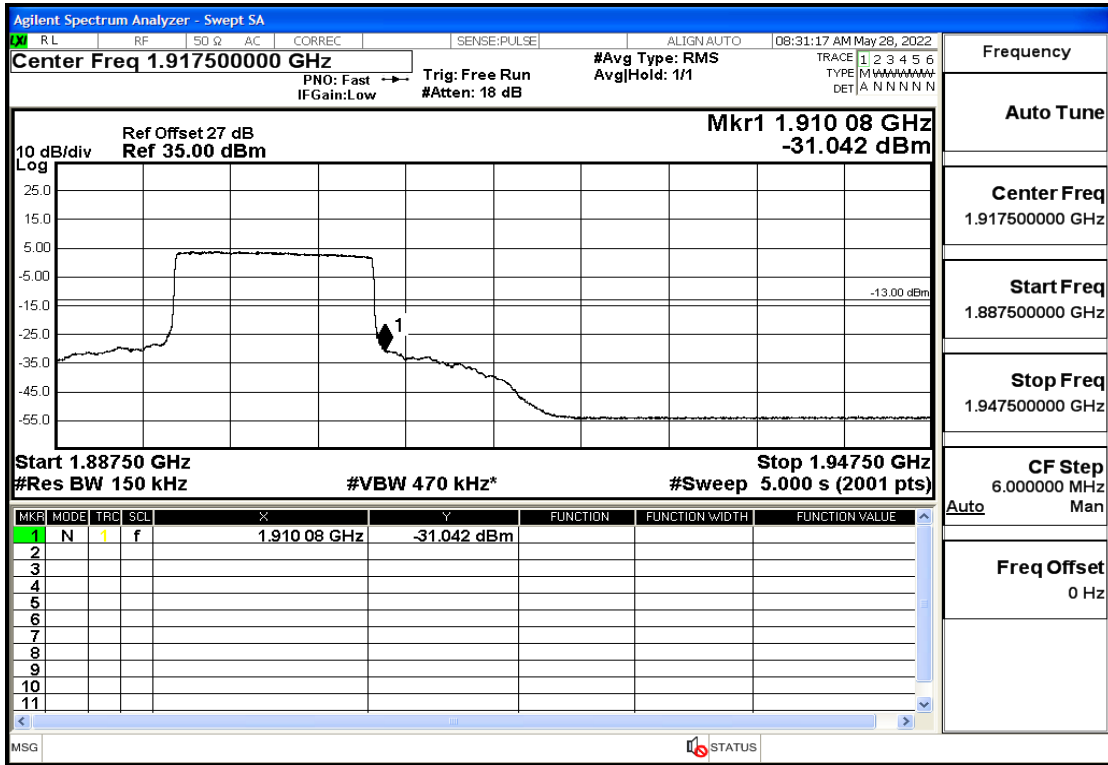

Band2-15-1902.5-QPSK-75#LOW@Pass