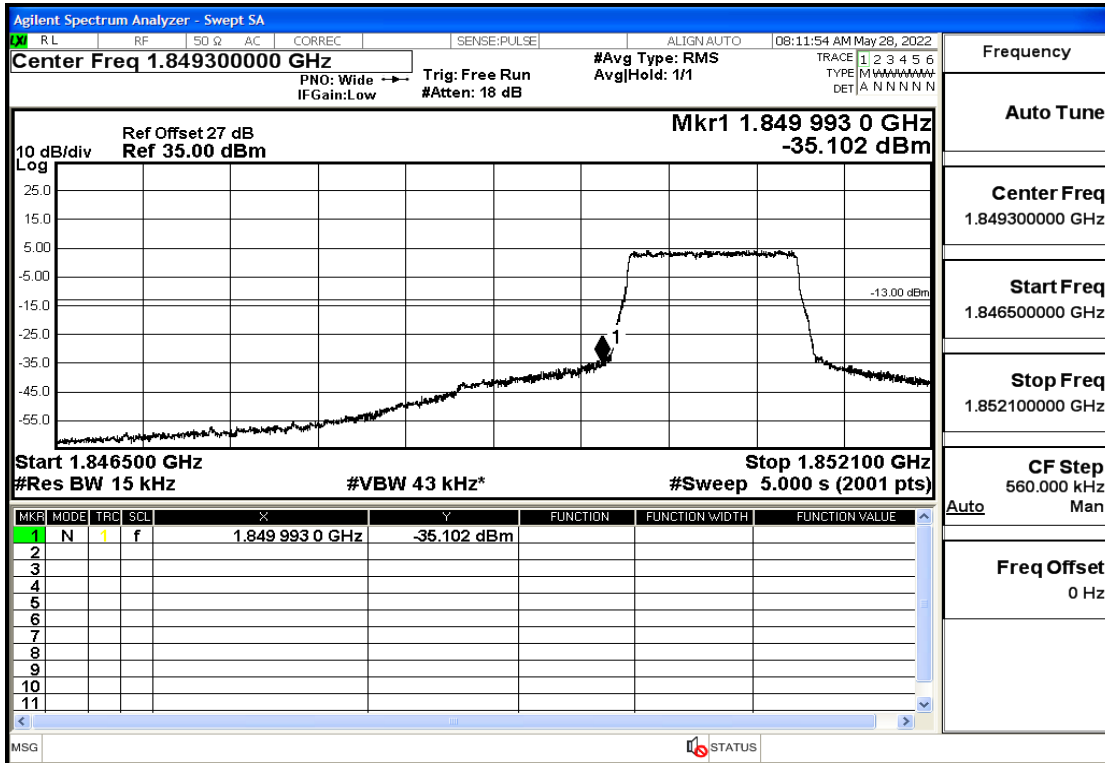

Band2-1.4-1850.7-16QAM-6#LOW@Pass