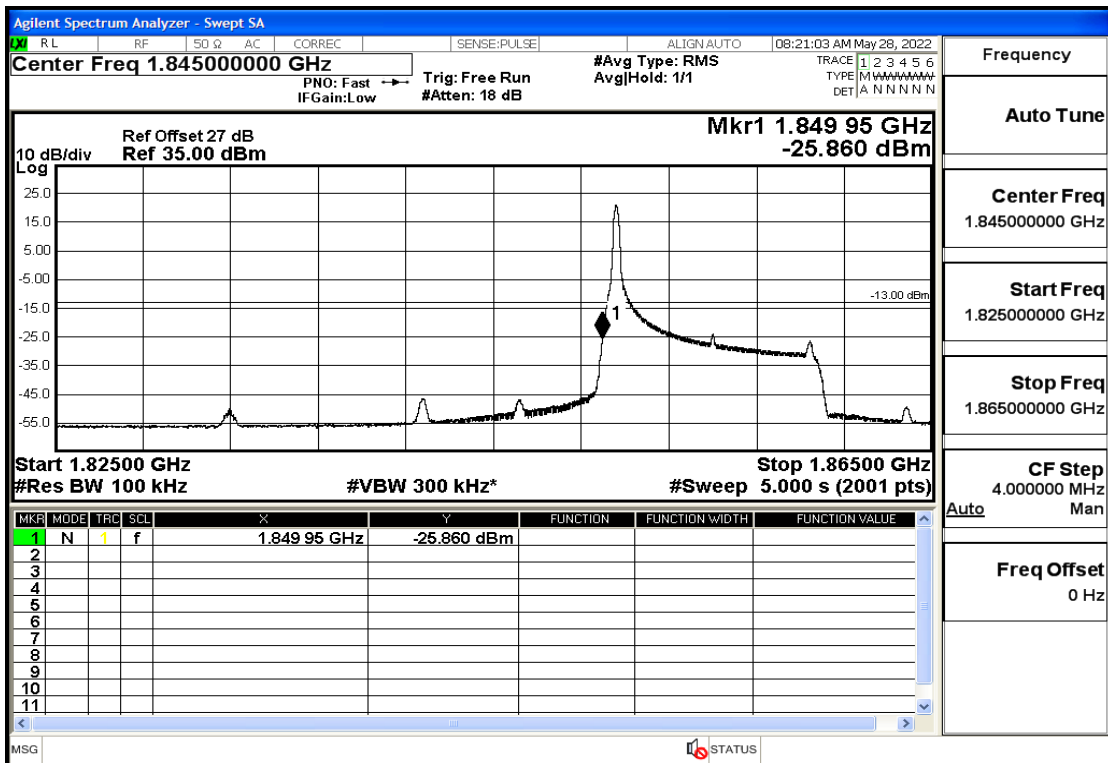

Band2-10-1855-QPSK-1#LOW@Pass