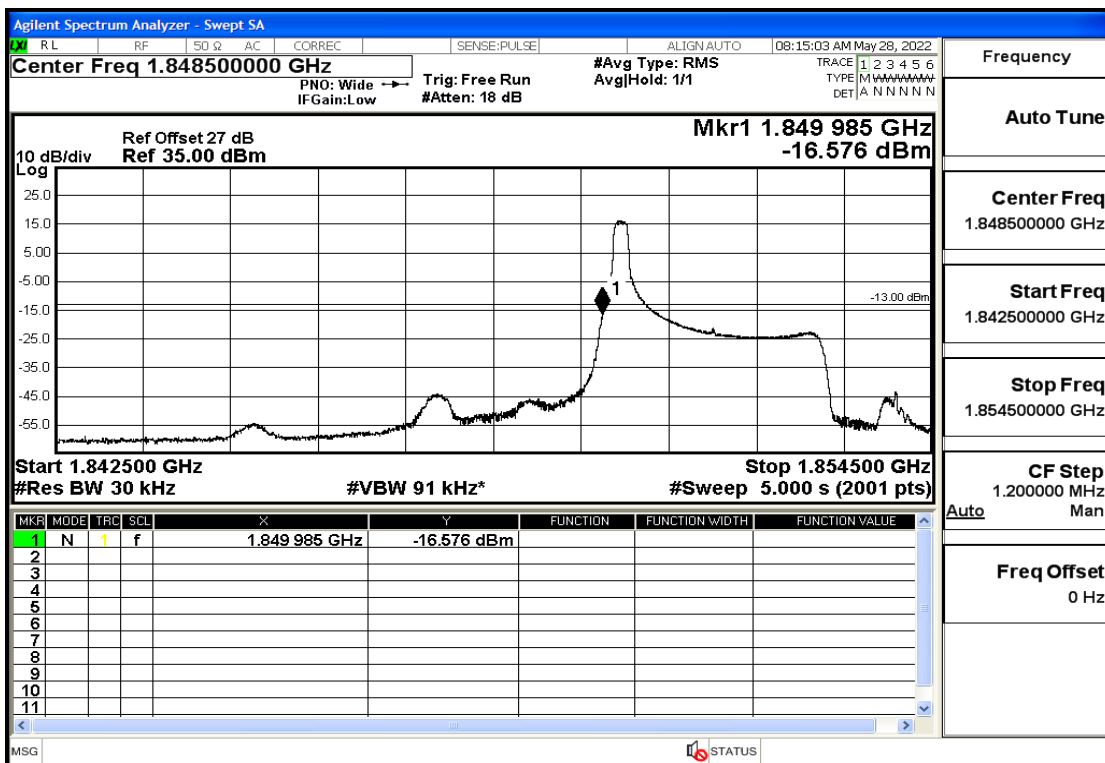

Band2-3-1851.5-QPSK-1#LOW@Pass