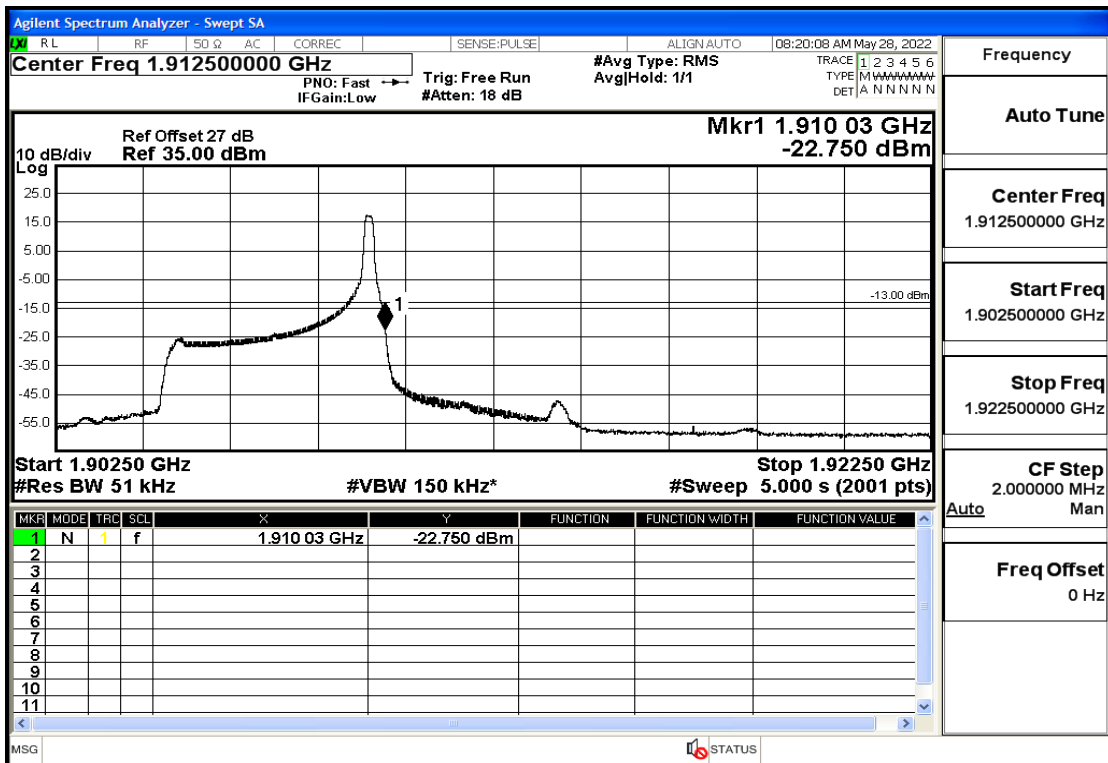

Band2-5-1907.5-16QAM-1#HIGH@Pass