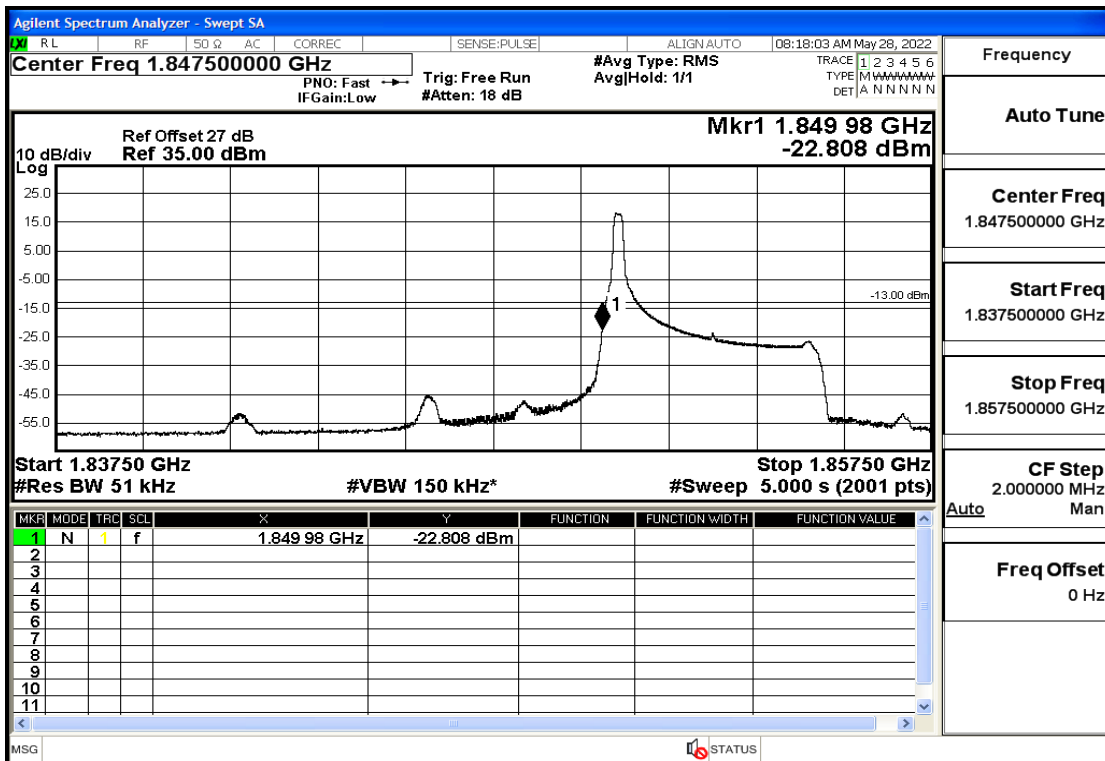

RF Test Data for LTE (Conducted Measurement)

Product Name: Smart phone

Trade Mark: 

Test Model: K55g

FCC ID: 2APX7K55G

Environmental Conditions

Temperature:	23.8°C
Relative Humidity:	56%
ATM Pressure:	100.0 kPa
Test Engineer:	Anna Hu
Supervised by:	Hugo Chen
Remark:	For LTE Band2

Band2-3-1908.5-16QAM-15#LOW@Pass

Band2-3-1908.5-16QAM-1#HIGH@Pass

Band2-5-1852.5-QPSK-25#LOW@Pass

Band2-5-1852.5-QPSK-1#LOW@Pass

Band2-5-1852.5-16QAM-25#LOW@Pass

Band2-5-1852.5-16QAM-1#LOW@Pass

Band2-5-1907.5-QPSK-25#LOW@Pass