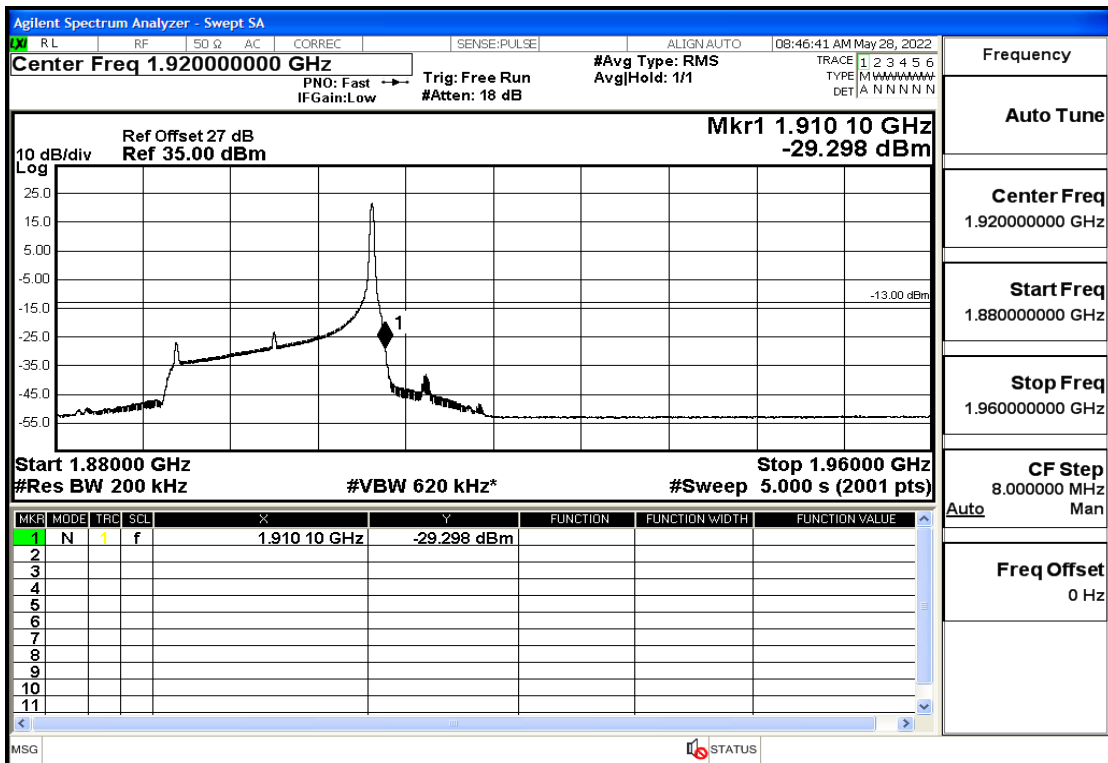

RF Test Data for LTE (Conducted Measurement)

Product Name: Smart phone

Trade Mark: 

Test Model: K55g

FCC ID: 2APX7K55G

Environmental Conditions

Temperature:	23.8°C
Relative Humidity:	56%
ATM Pressure:	100.0 kPa
Test Engineer:	Anna Hu
Supervised by:	Hugo Chen
Remark:	For LTE Band2

Band2-20-1860-16QAM-100#LOW@Pass

Band2-20-1860-16QAM-1#LOW@Pass

Band2-20-1900-QPSK-100#LOW@Pass

Band2-20-1900-QPSK-1#HIGH@Pass

Band2-20-1900-16QAM-100#LOW@Pass

Band2-20-1900-16QAM-1#HIGH@Pass

Conducted Spurious Emission