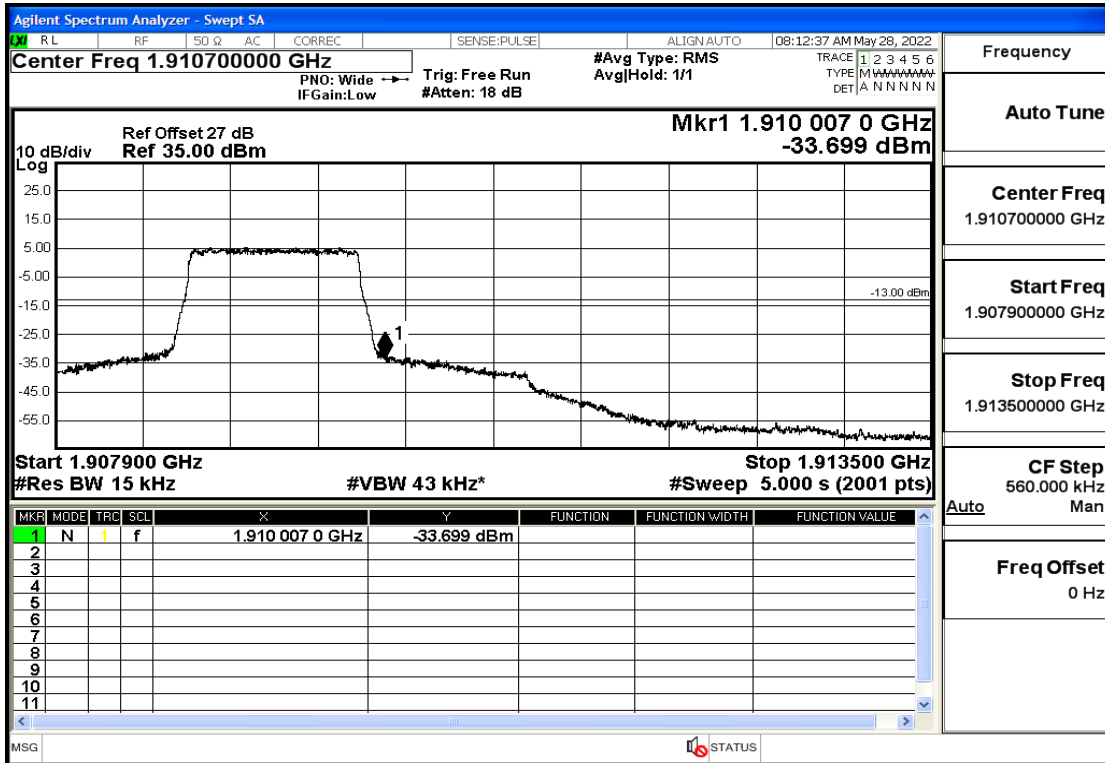

RF Test Data for LTE (Conducted Measurement)

Product Name: Smart phone

Trade Mark: 

Test Model: K55g

FCC ID: 2APX7K55G

Environmental Conditions

Temperature:	23.8°C
Relative Humidity:	56%
ATM Pressure:	100.0 kPa
Test Engineer:	Anna Hu
Supervised by:	Hugo Chen
Remark:	For LTE Band2

Band2-1.4-1850.7-QPSK-6#LOW@Pass

Band2-1.4-1850.7-QPSK-1#LOW@Pass

Band2-1.4-1850.7-16QAM-6#LOW@Pass

Band2-1.4-1850.7-16QAM-1#LOW@Pass

Band2-1.4-1909.3-QPSK-6#LOW@Pass

Band2-1.4-1909.3-QPSK-1#HIGH@Pass

Band2-1.4-1909.3-16QAM-6#LOW@Pass