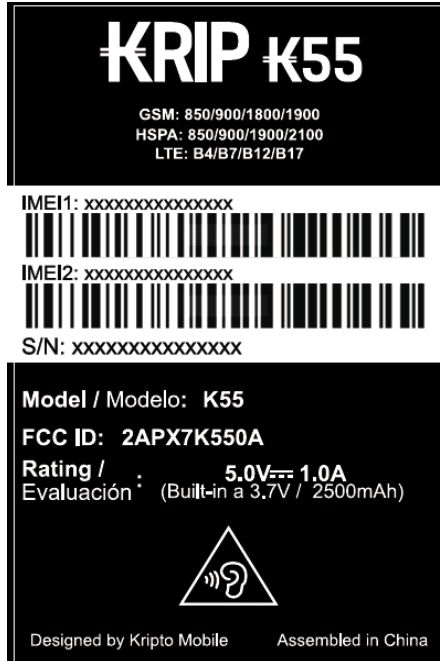

EXHIBIT A - FCC ID LABEL AND LOCATION

FCC ID Label

FCC ID Label Location Information

The label shown shall be permanently affixed at a conspicuous location on the device and be readily visible to the user at the time purchase (Labeling requirements per 2.925)