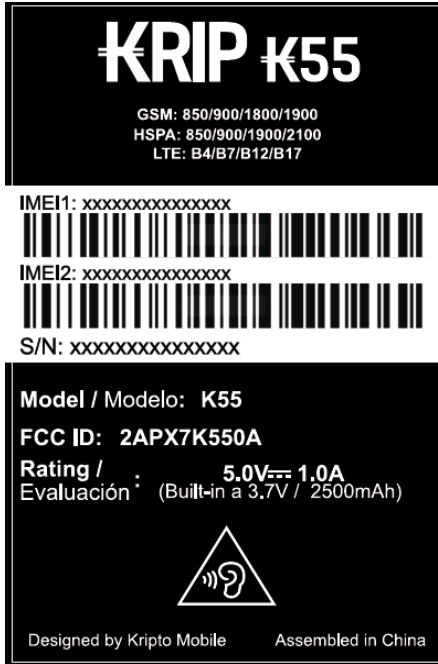

EXHIBIT A - FCC ID LABEL AND LOCATION

FCC ID Label

FCC ID Label Location Information

The label shown shall be permanently affixed at a conspicuous location on the device and be readily visible to the user at the time purchase (Labeling requirements per 2.925)