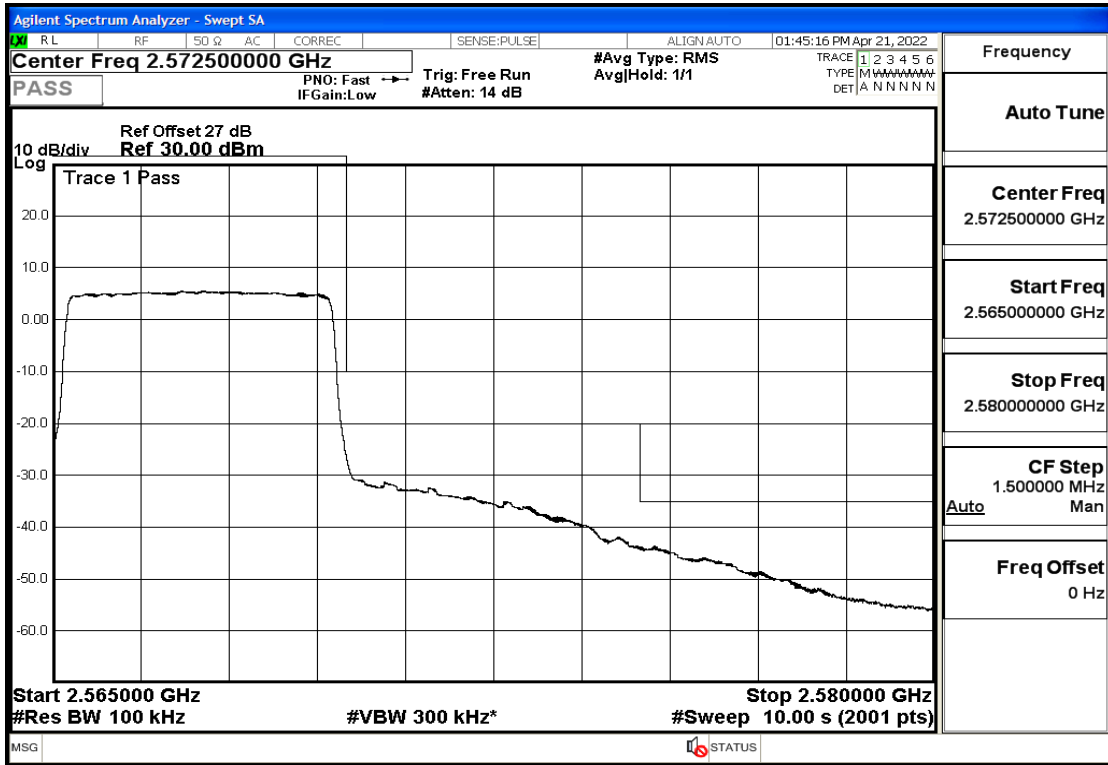

Band7-5-2567.5-16QAM-25#LOW@Pass