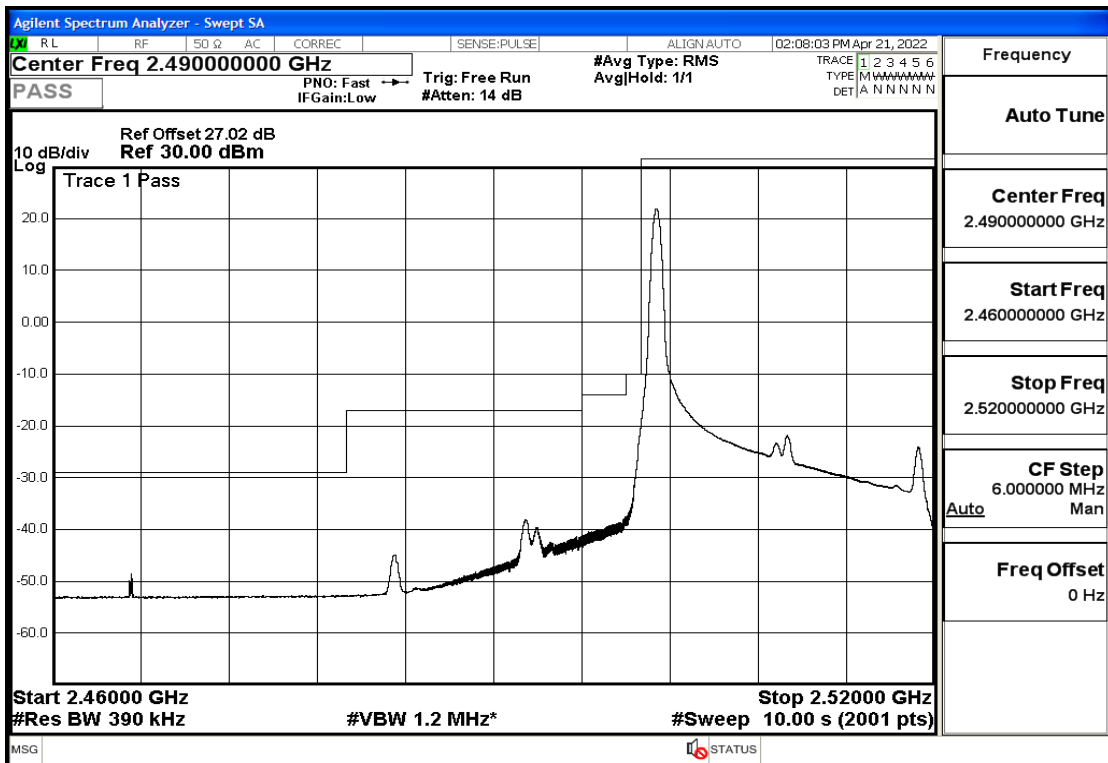

Band7-20-2510-16QAM-1#LOW@Pass