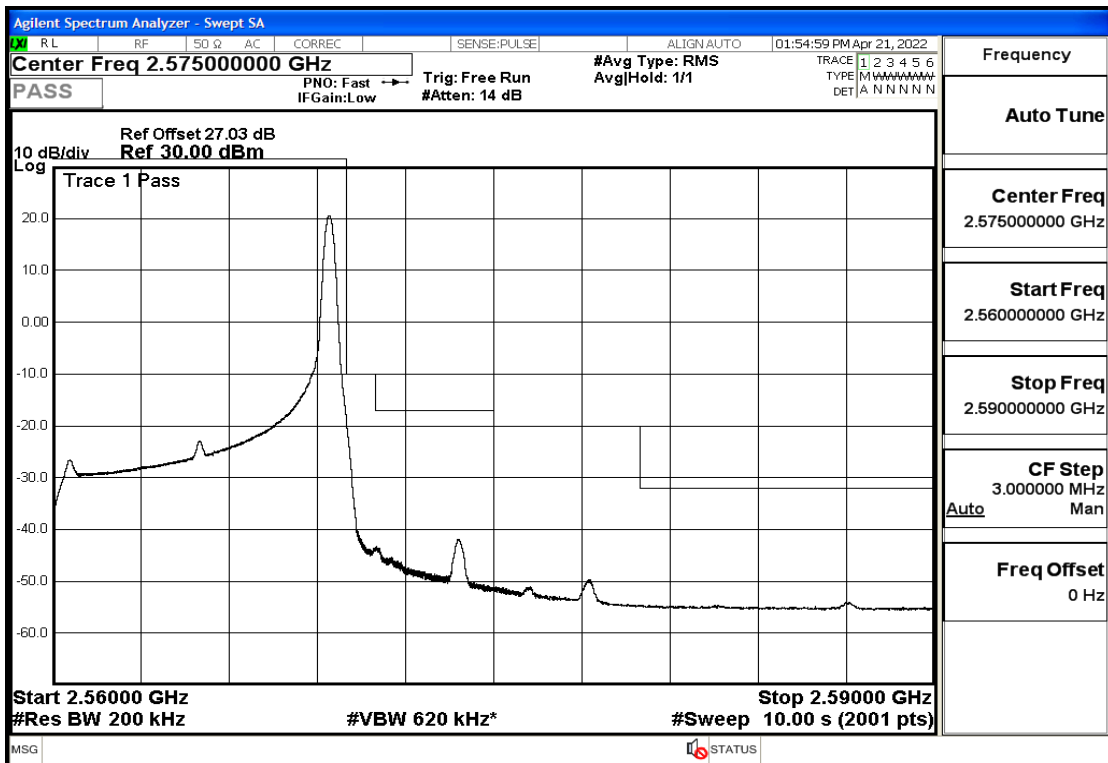

Band7-10-2565-16QAM-1#HIGH@Pass