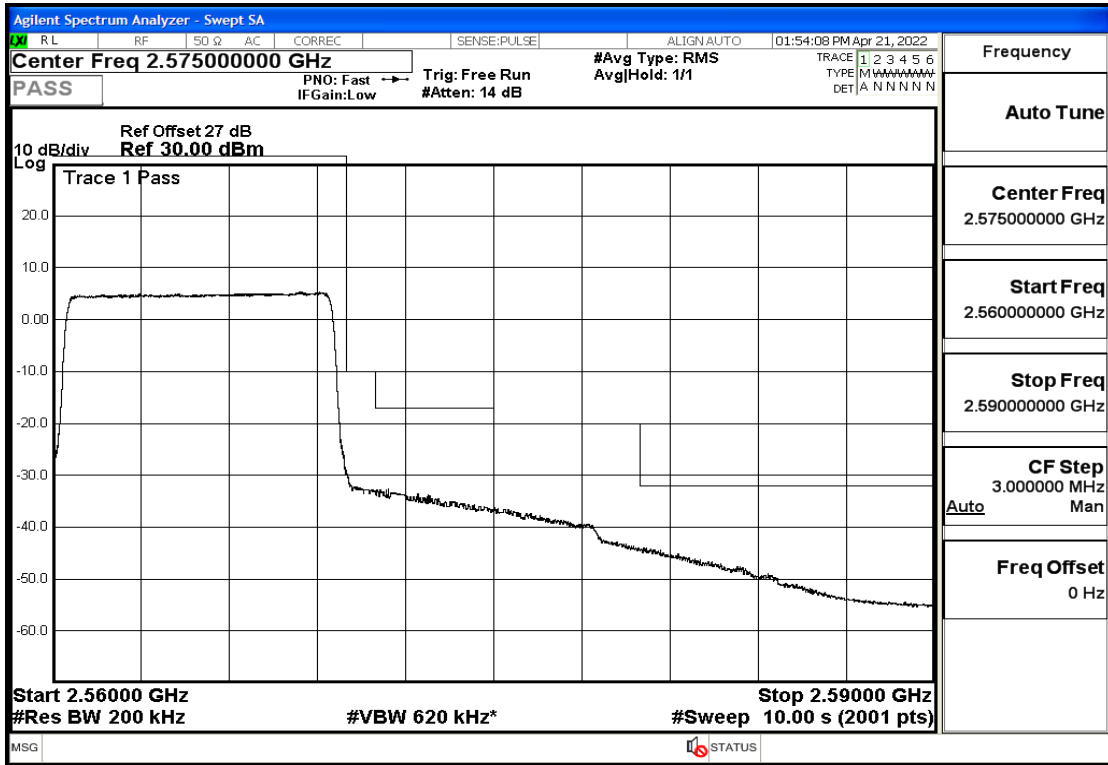

Band7-10-2565-16QAM-50#LOW@Pass