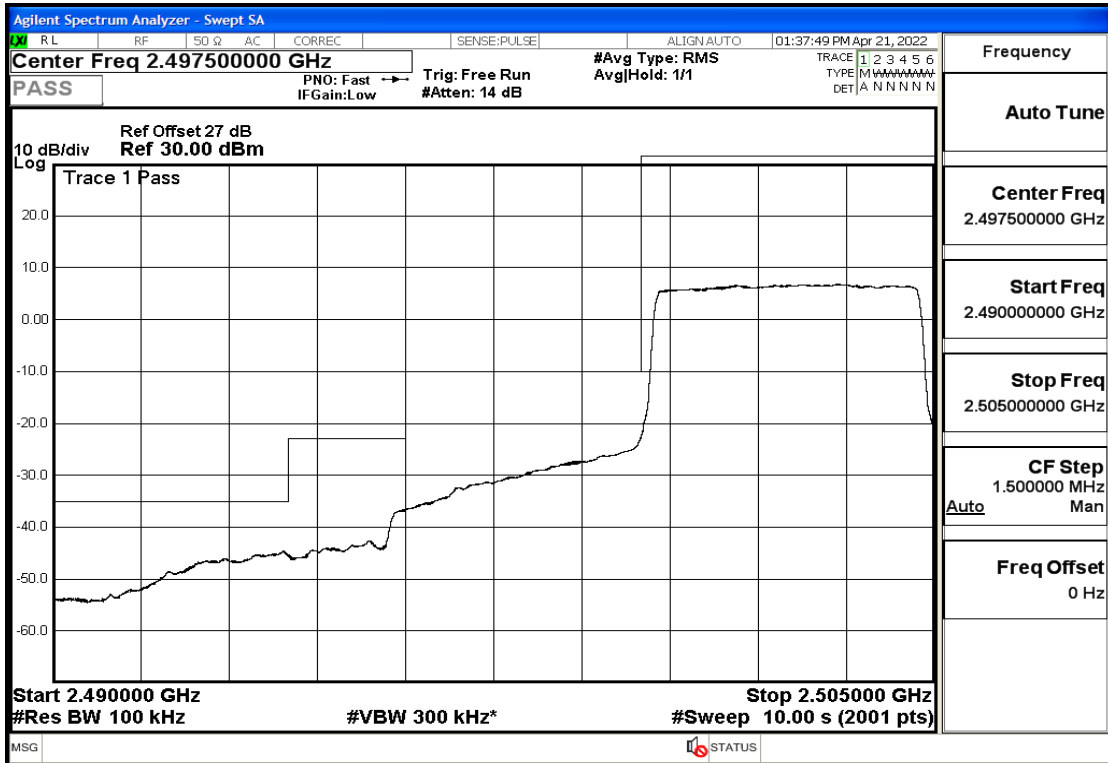

Band7-5-2502.5-QPSK-25#LOW@Pass