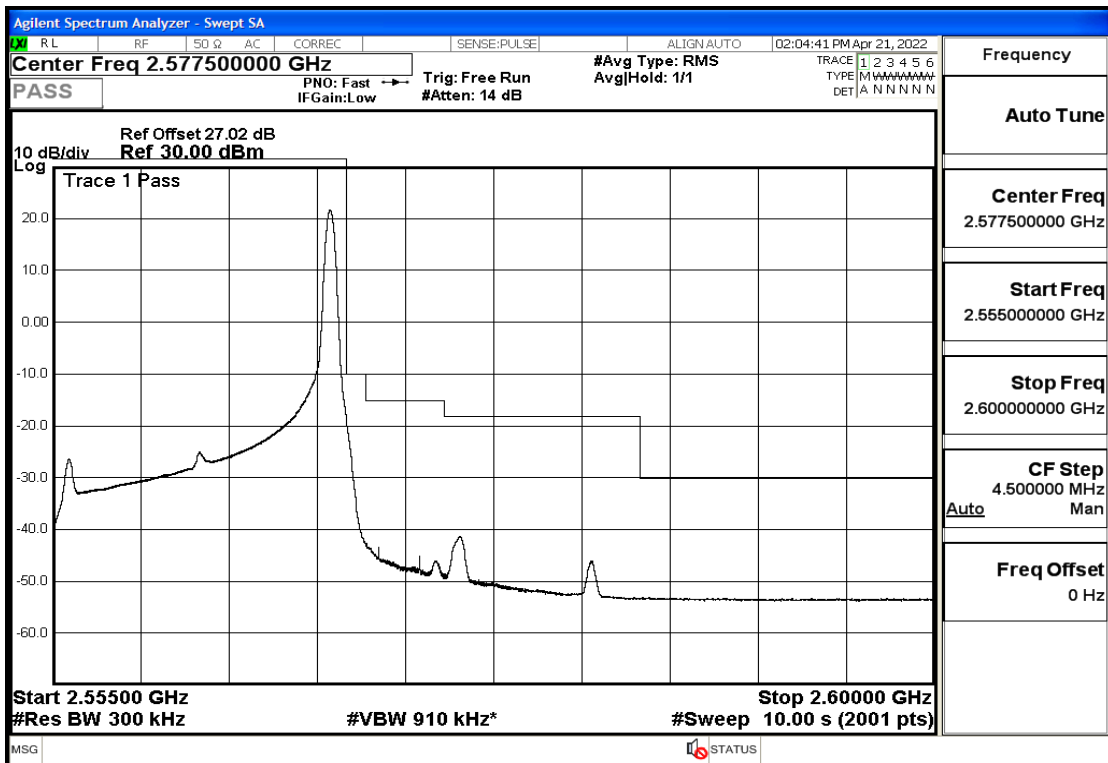

Band7-15-2562.5-16QAM-1#HIGH@Pass