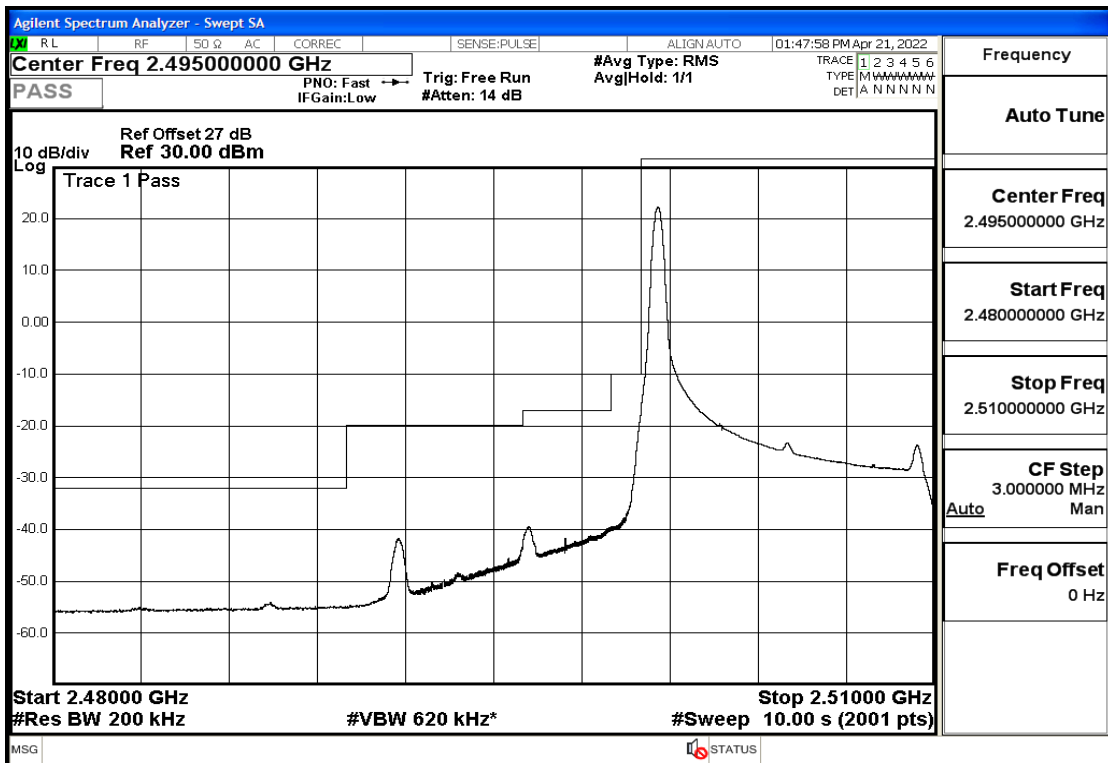

Band7-10-2505-QPSK-1#LOW@Pass