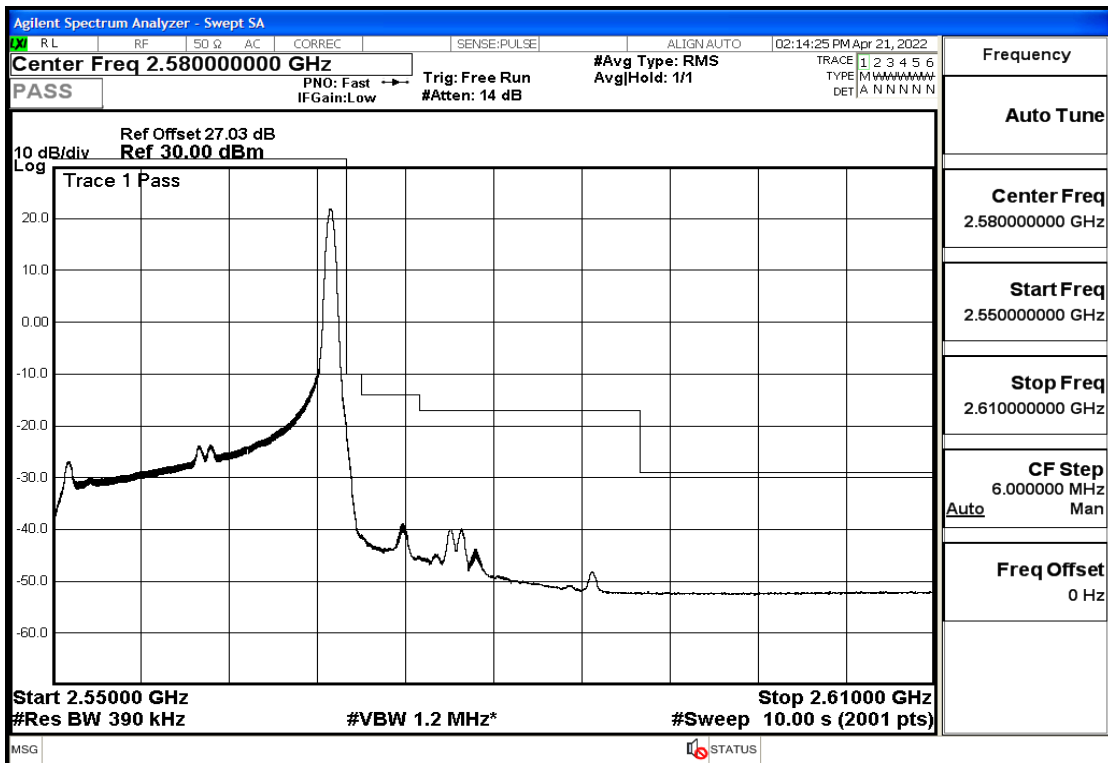

## Conducted Spurious Emission

Band	Bandwidth(MHz)	UL Frequency(MHz)	Modulation	RB Size	RB Offset	Test Condition	Transmitter Spurious Emission(Pass/Fail)
OB7	5	2502.5	QPSK	25	LOW	30mHz-1GHz	Pass
OB7	5	2502.5	QPSK	25	LOW	1GHz-7GHz	Pass
OB7	5	2502.5	QPSK	25	LOW	7GHz-13.6GHz	Pass
OB7	5	2502.5	QPSK	25	LOW	13.6GHz-26.5GHz	Pass
OB7	5	2535	QPSK	25	LOW	30mHz-1GHz	Pass
OB7	5	2535	QPSK	25	LOW	1GHz-7GHz	Pass
OB7	5	2535	QPSK	25	LOW	7GHz-13.6GHz	Pass
OB7	5	2535	QPSK	25	LOW	13.6GHz-26.5GHz	Pass
OB7	5	2567.5	QPSK	25	LOW	30mHz-1GHz	Pass
OB7	5	2567.5	QPSK	25	LOW	1GHz-7GHz	Pass
OB7	5	2567.5	QPSK	25	LOW	7GHz-13.6GHz	Pass
OB7	5	2567.5	QPSK	25	LOW	13.6GHz-26.5GHz	Pass
OB7	10	2505	QPSK	50	LOW	30mHz-1GHz	Pass
OB7	10	2505	QPSK	50	LOW	1GHz-7GHz	Pass
OB7	10	2505	QPSK	50	LOW	7GHz-13.6GHz	Pass
OB7	10	2505	QPSK	50	LOW	13.6GHz-26.5GHz	Pass
OB7	10	2535	QPSK	50	LOW	30mHz-1GHz	Pass
OB7	10	2535	QPSK	50	LOW	1GHz-7GHz	Pass
OB7	10	2535	QPSK	50	LOW	7GHz-13.6GHz	Pass
OB7	10	2535	QPSK	50	LOW	13.6GHz-26.5GHz	Pass
OB7	10	2565	QPSK	50	LOW	30mHz-1GHz	Pass
OB7	10	2565	QPSK	50	LOW	1GHz-7GHz	Pass
OB7	10	2565	QPSK	50	LOW	7GHz-13.6GHz	Pass
OB7	10	2565	QPSK	50	LOW	13.6GHz-26.5GHz	Pass
OB7	15	2507.5	QPSK	75	LOW	30mHz-1GHz	Pass
OB7	15	2507.5	QPSK	75	LOW	1GHz-7GHz	Pass
OB7	15	2507.5	QPSK	75	LOW	7GHz-13.6GHz	Pass
OB7	15	2507.5	QPSK	75	LOW	13.6GHz-26.5GHz	Pass
OB7	15	2535	QPSK	75	LOW	30mHz-1GHz	Pass
OB7	15	2535	QPSK	75	LOW	1GHz-7GHz	Pass
OB7	15	2535	QPSK	75	LOW	7GHz-13.6GHz	Pass
OB7	15	2535	QPSK	75	LOW	13.6GHz-26.5GHz	Pass
OB7	15	2562.5	QPSK	75	LOW	30mHz-1GHz	Pass
OB7	15	2562.5	QPSK	75	LOW	1GHz-7GHz	Pass
OB7	15	2562.5	QPSK	75	LOW	7GHz-13.6GHz	Pass
OB7	15	2562.5	QPSK	75	LOW	13.6GHz-26.5GHz	Pass
OB7	20	2510	QPSK	100	LOW	30mHz-1GHz	Pass
OB7	20	2510	QPSK	100	LOW	1GHz-7GHz	Pass
OB7	20	2510	QPSK	100	LOW	7GHz-13.6GHz	Pass
OB7	20	2510	QPSK	100	LOW	13.6GHz-26.5GHz	Pass