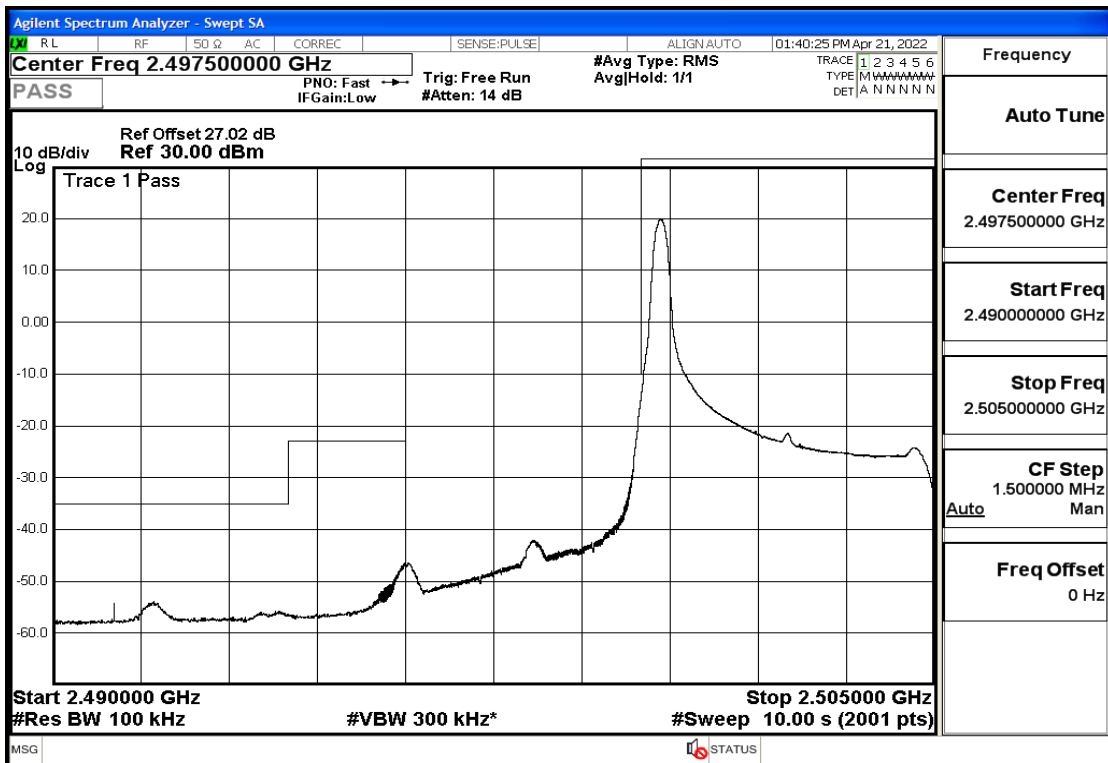

Band7-5-2502.5-16QAM-1#LOW@Pass