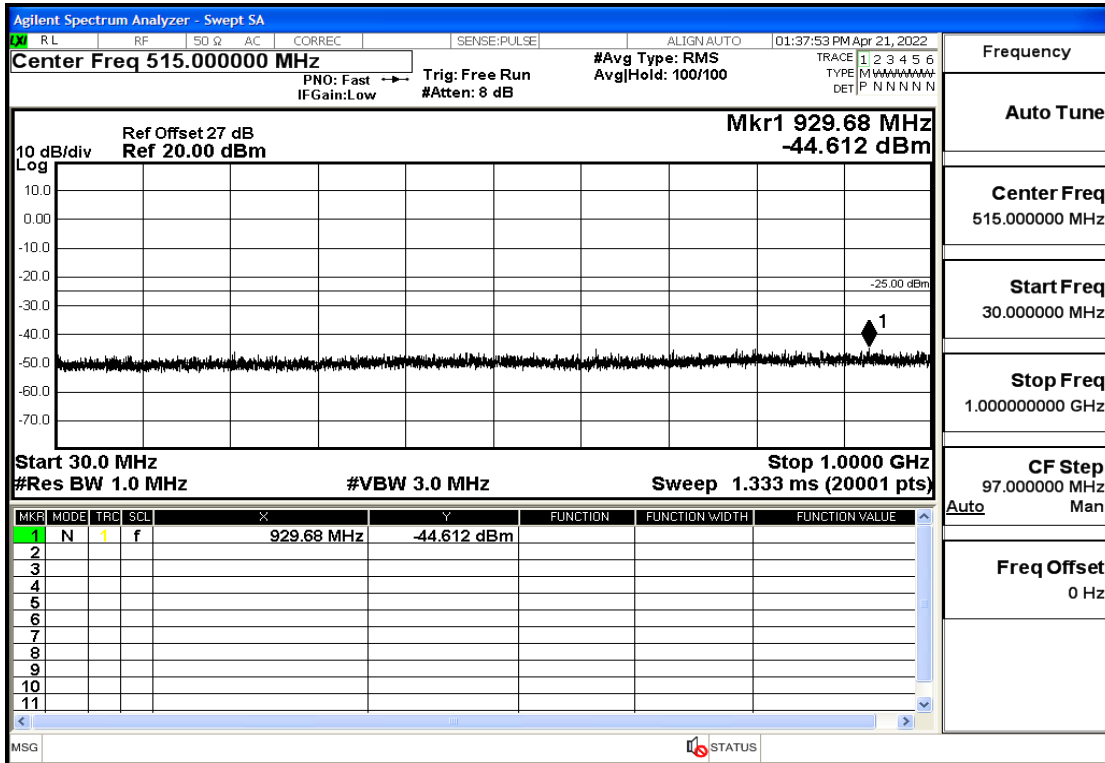

OB7-5-2502.5-QPSK-25#LOW@30MHz-1GHz@Pass