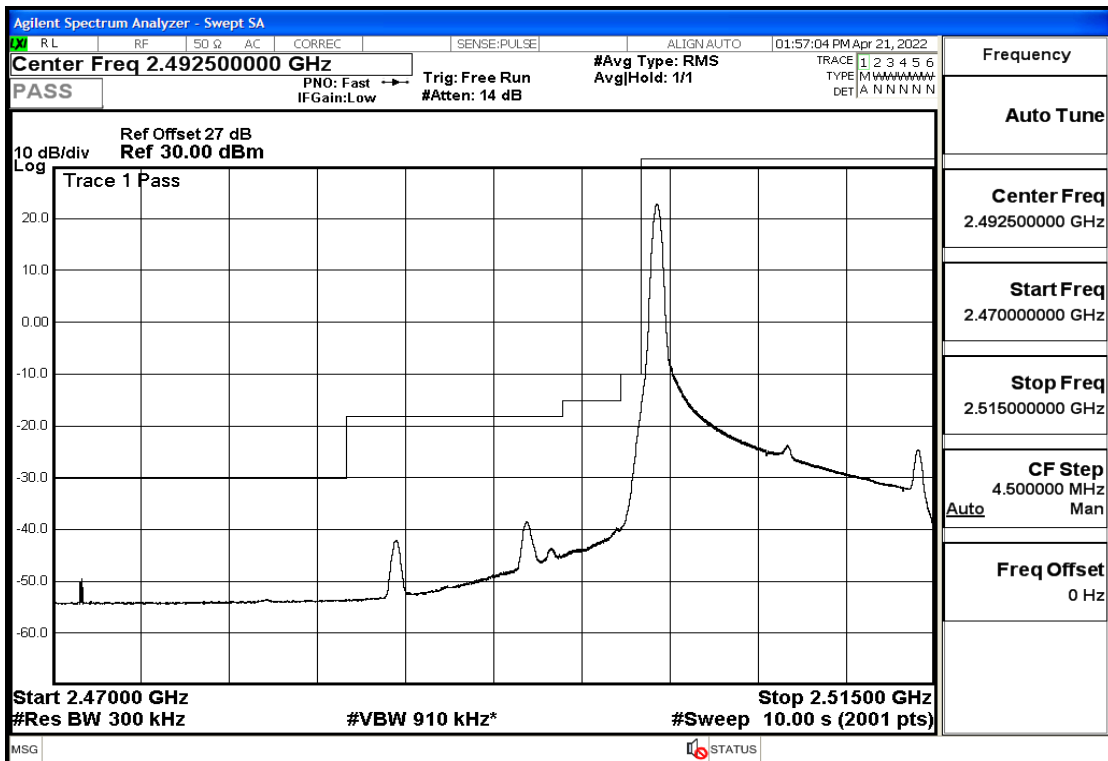

Band7-15-2507.5-QPSK-1#LOW@Pass