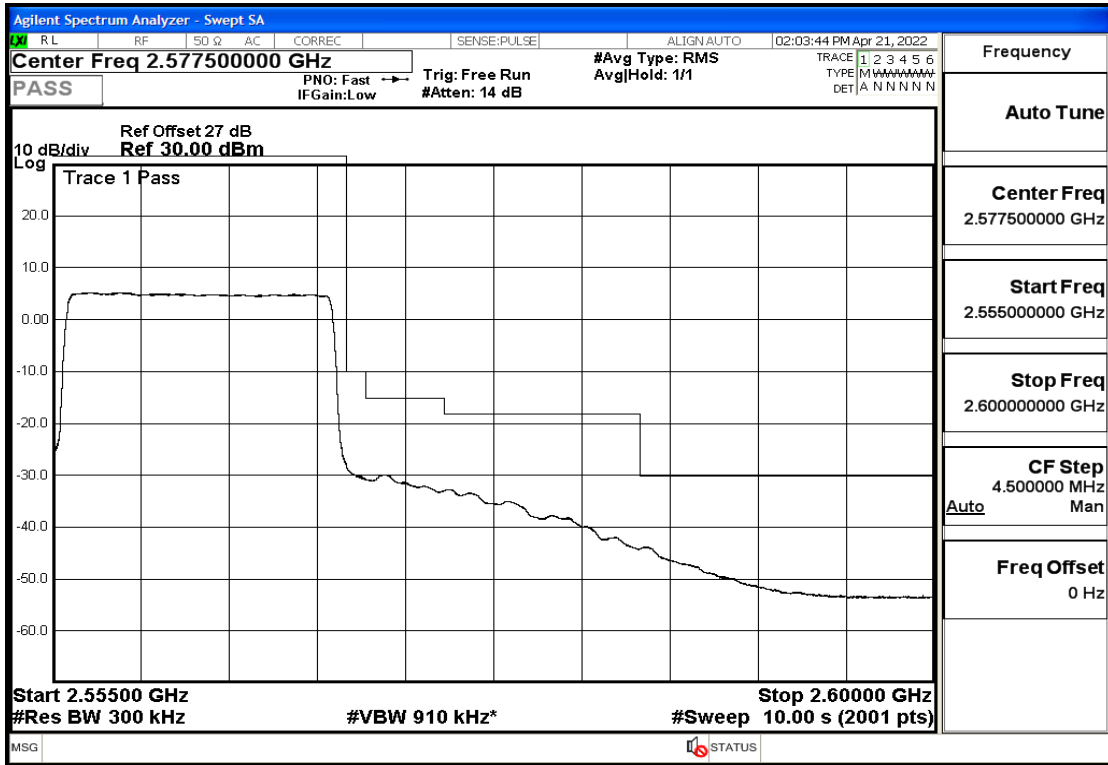

Band7-15-2562.5-16QAM-75#LOW@Pass