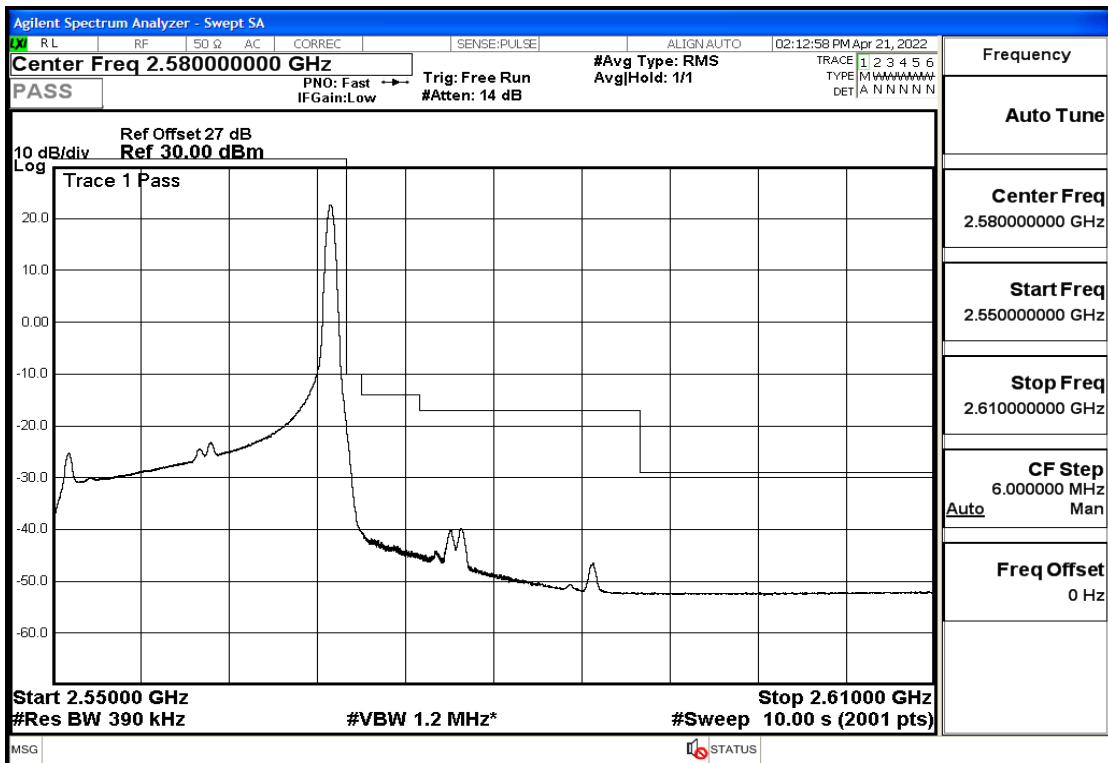

Band7-20-2560-QPSK-1#HIGH@Pass