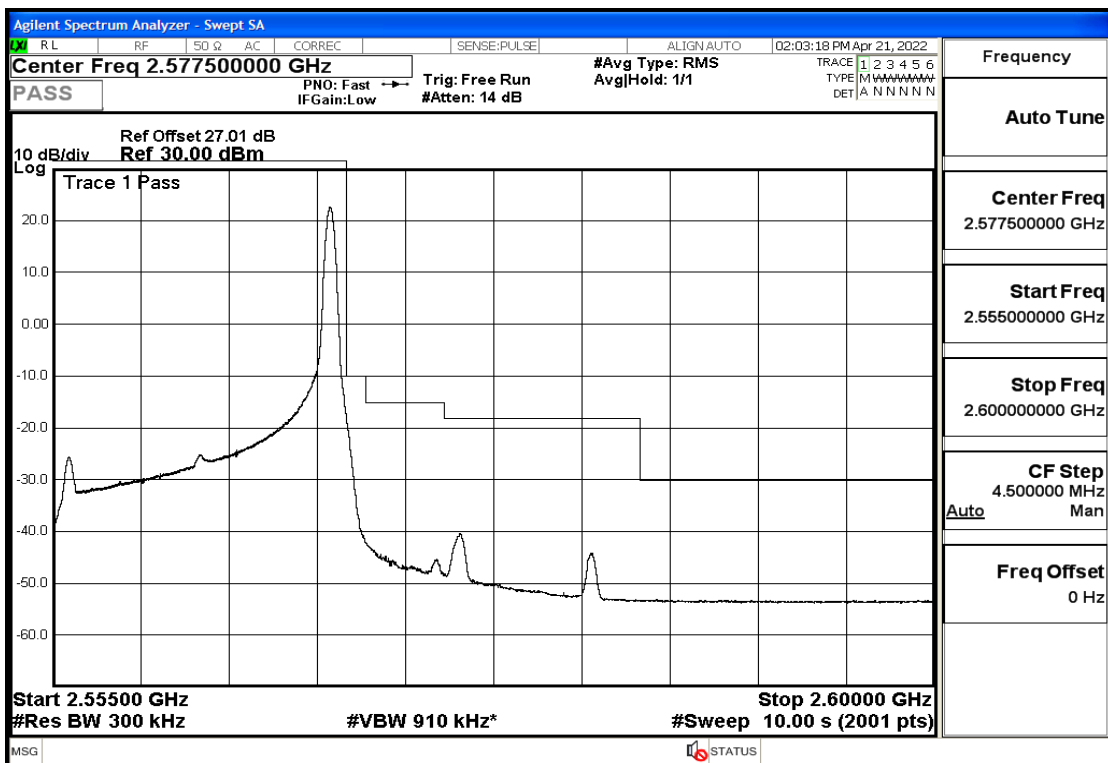

Band7-15-2562.5-QPSK-1#HIGH@Pass