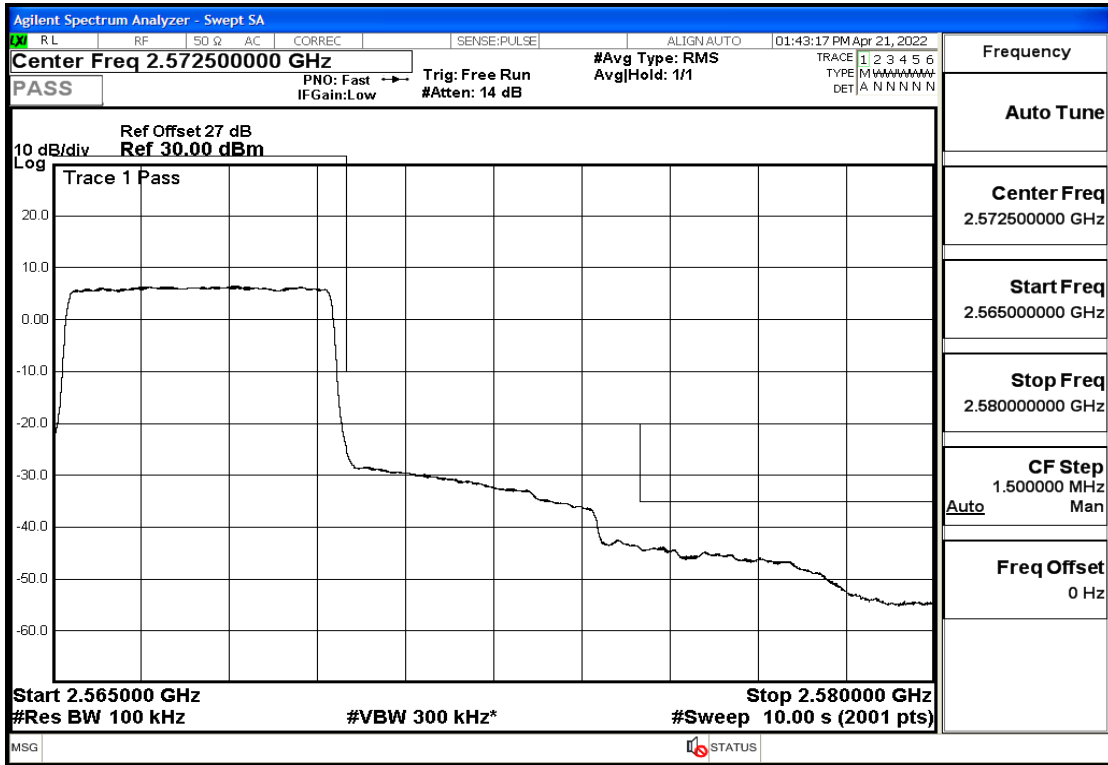

Band7-5-2567.5-QPSK-25#LOW@Pass