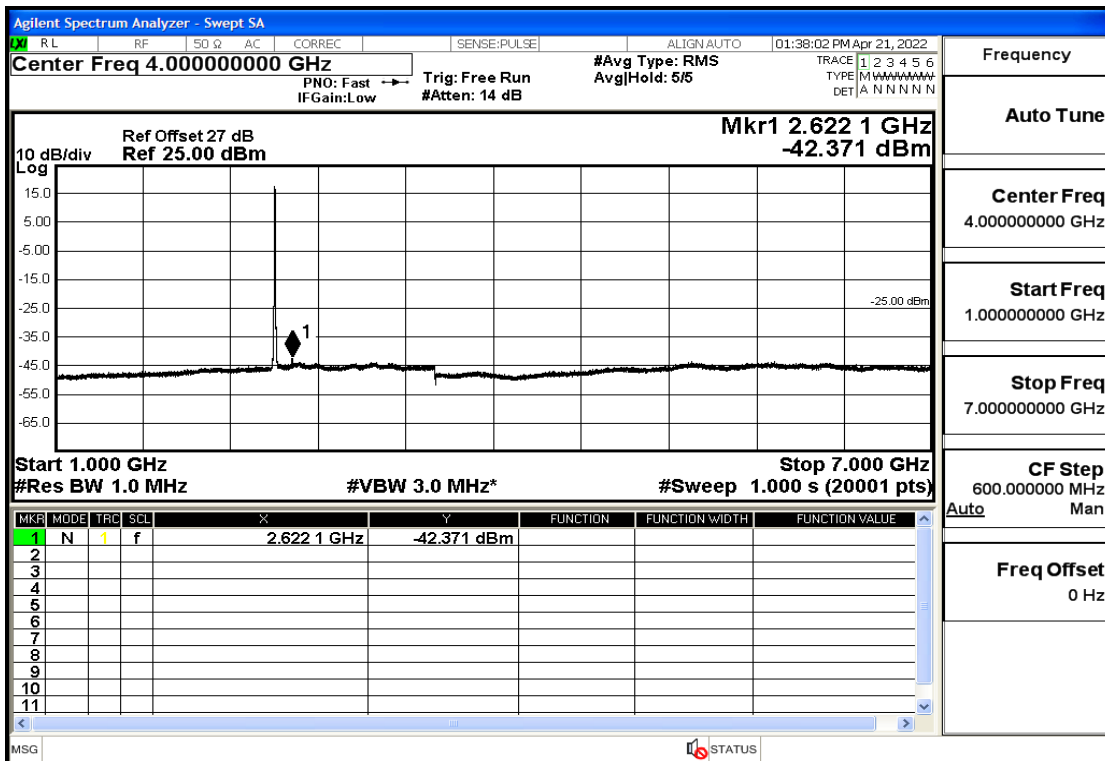

OB7-5-2502.5-QPSK-25#LOW@1GHz-7GHz@Pass