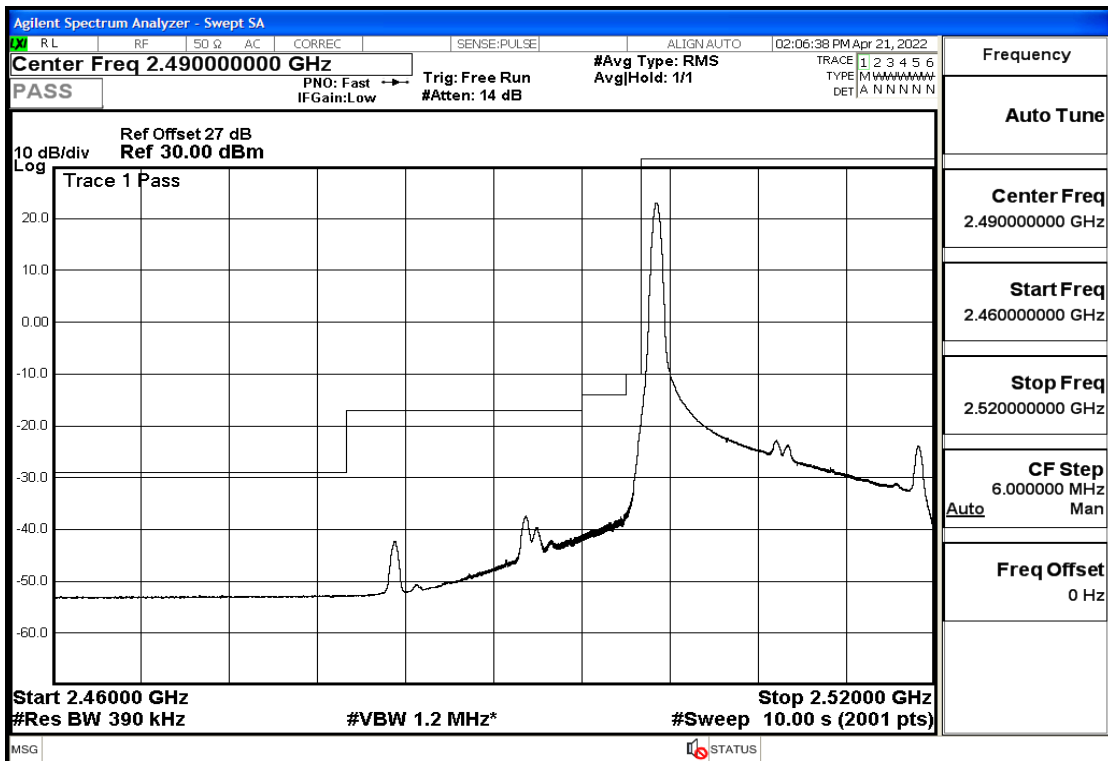

Band7-20-2510-QPSK-1#LOW@Pass