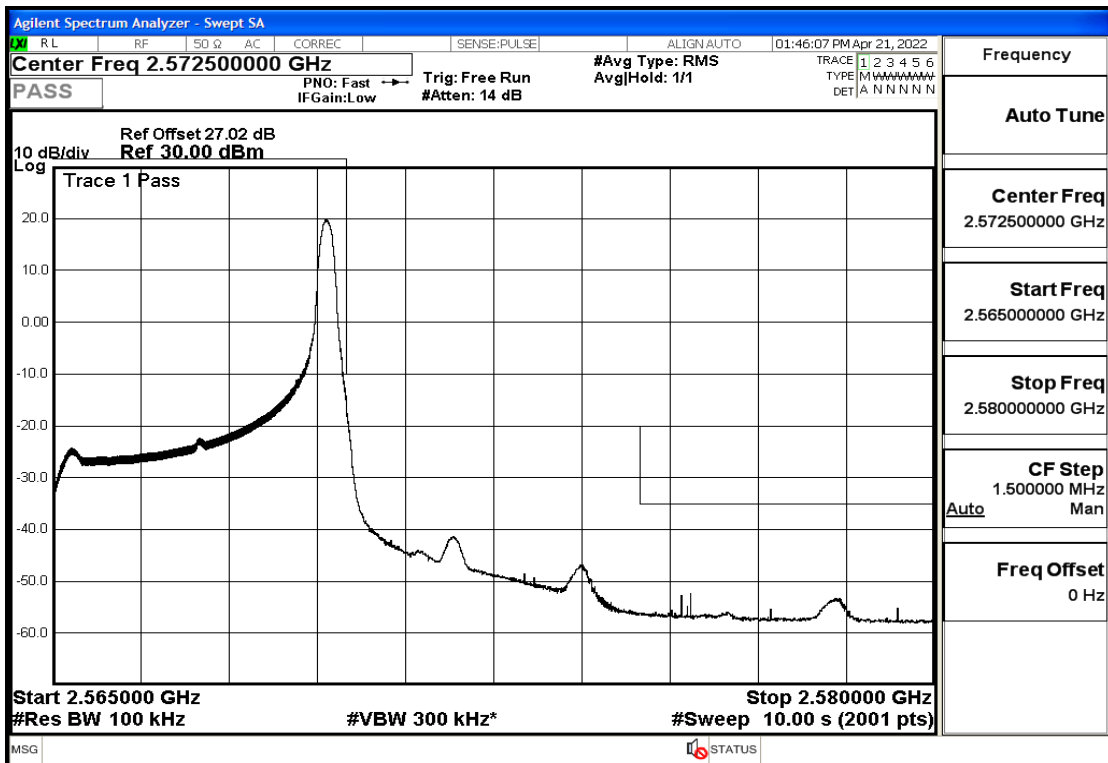

Band7-5-2567.5-16QAM-1#HIGH@Pass