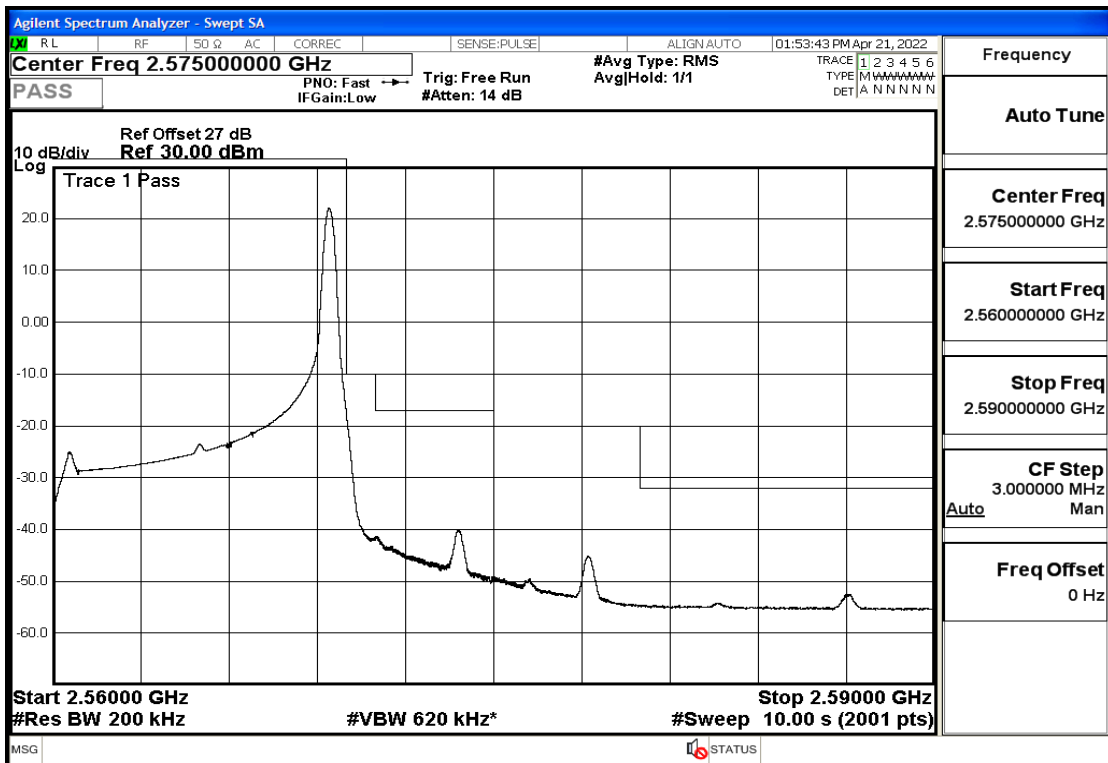

Band7-10-2565-QPSK-1#HIGH@Pass