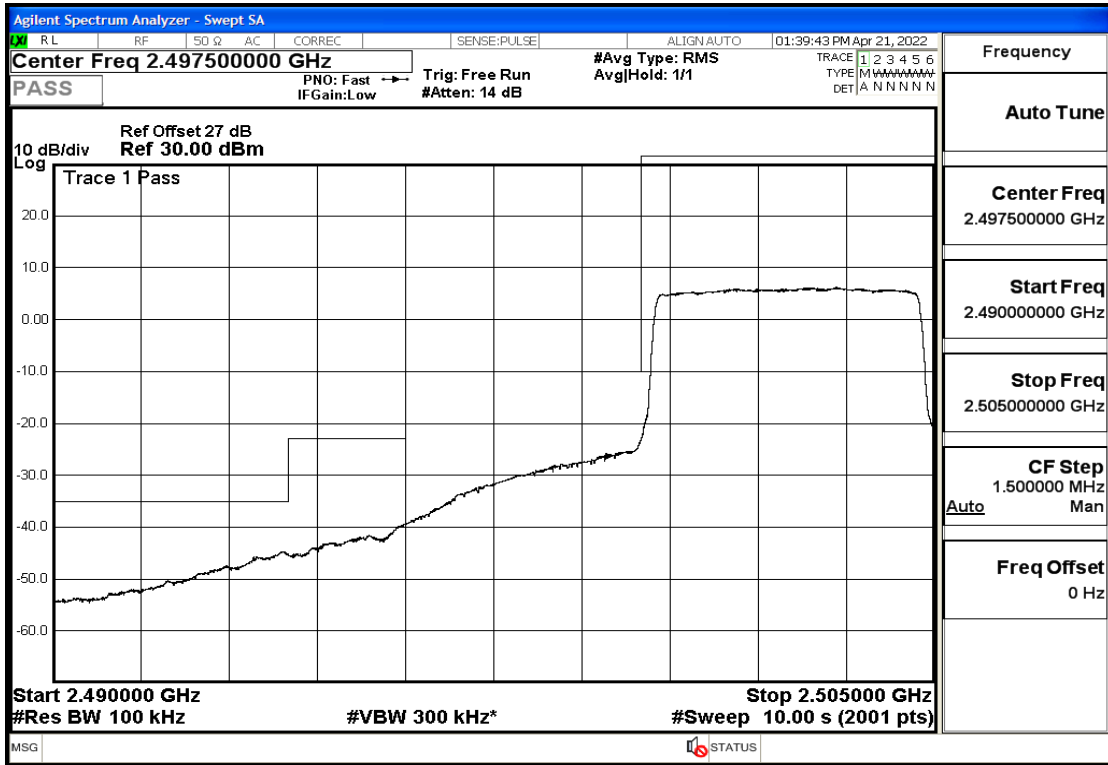

Band7-5-2502.5-16QAM-25#LOW@Pass