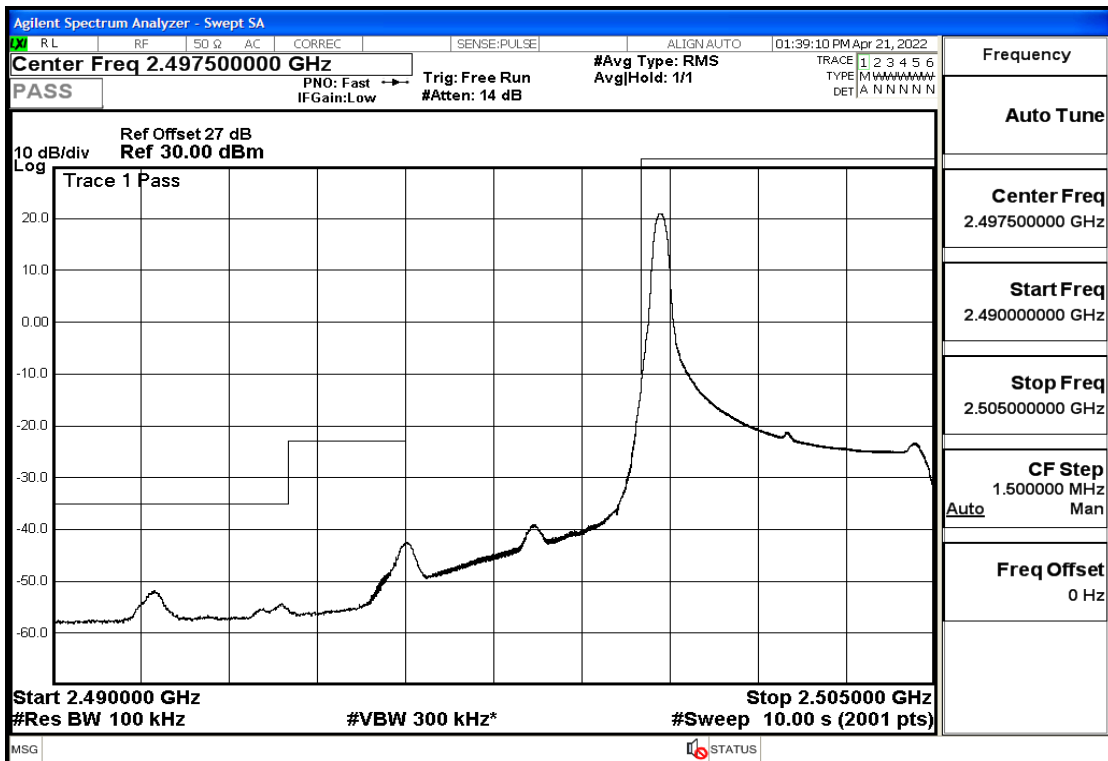

Band7-5-2502.5-QPSK-1#LOW@Pass