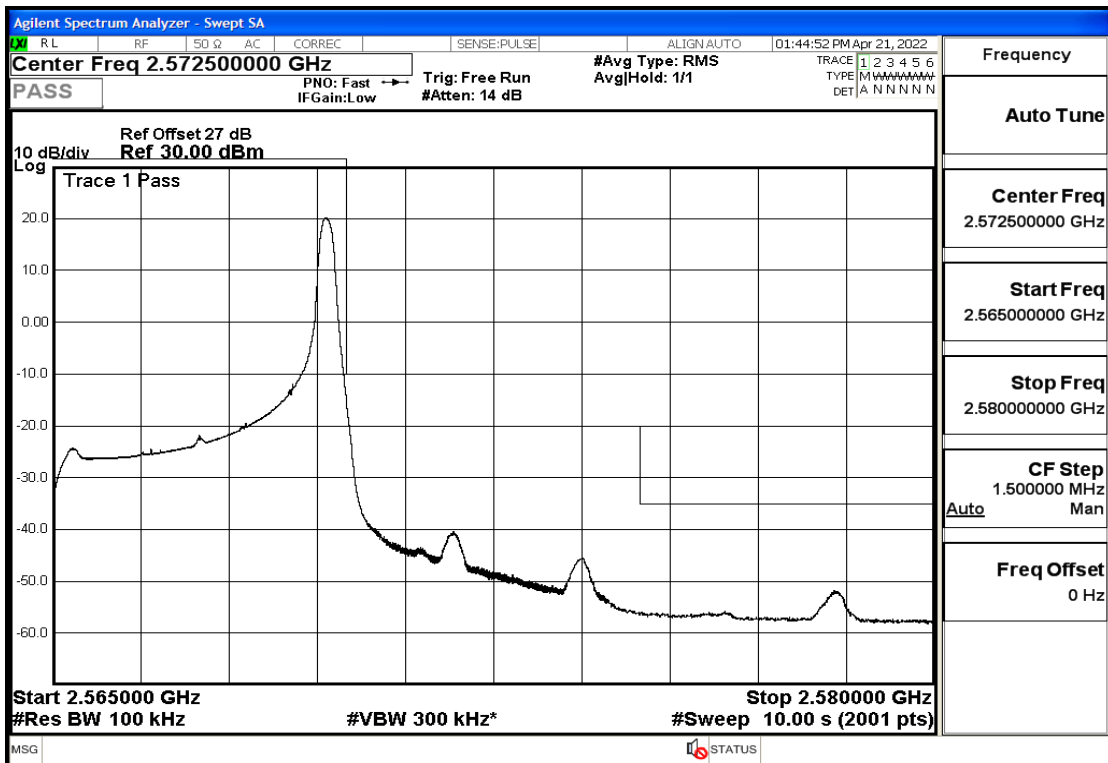

Band7-5-2567.5-QPSK-1#HIGH@Pass