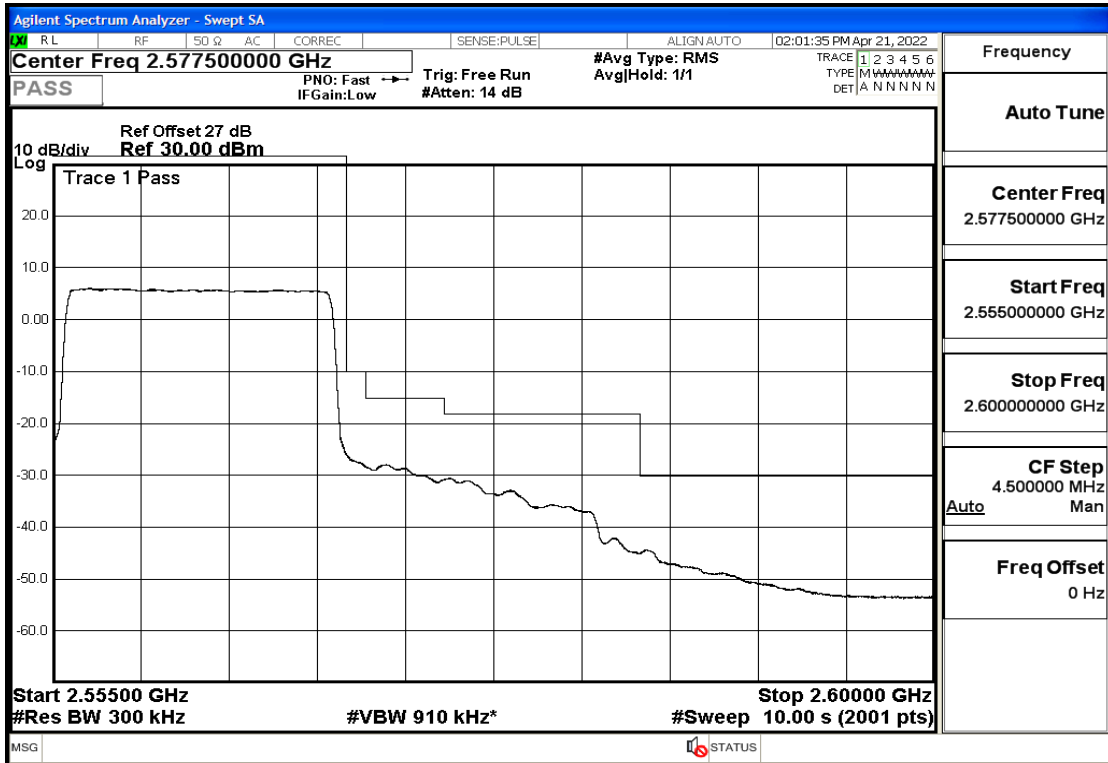

Band7-15-2562.5-QPSK-75#LOW@Pass