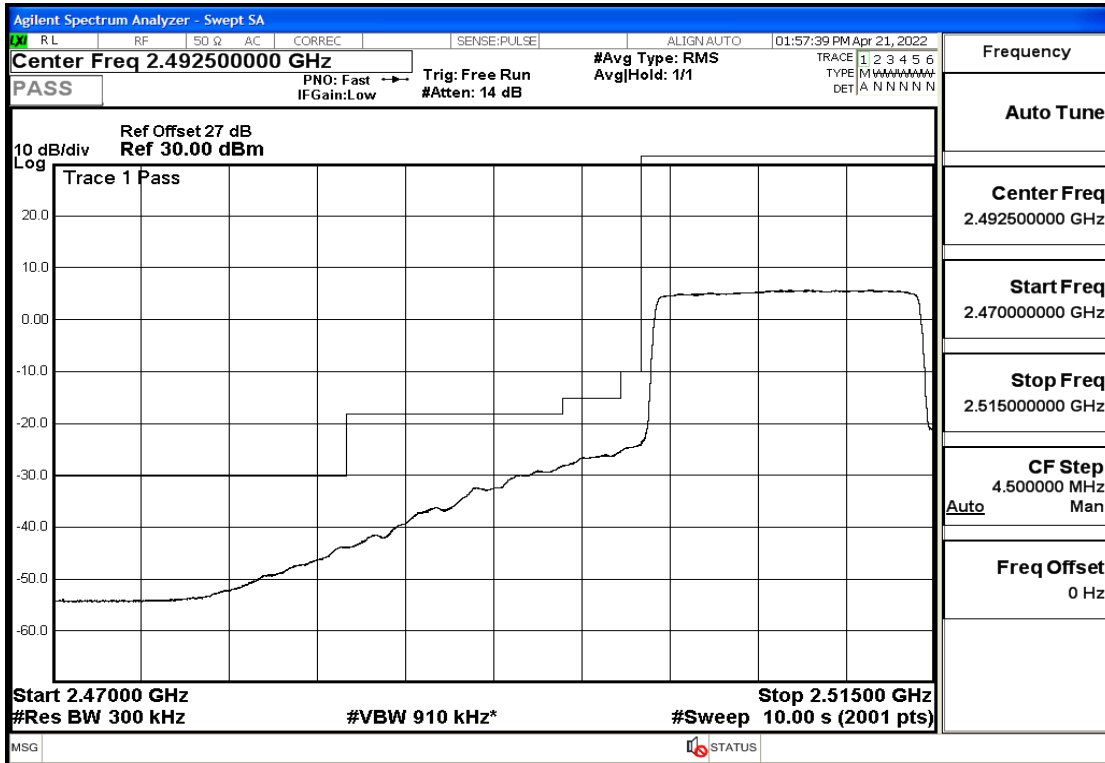

Band7-15-2507.5-16QAM-75#LOW@Pass