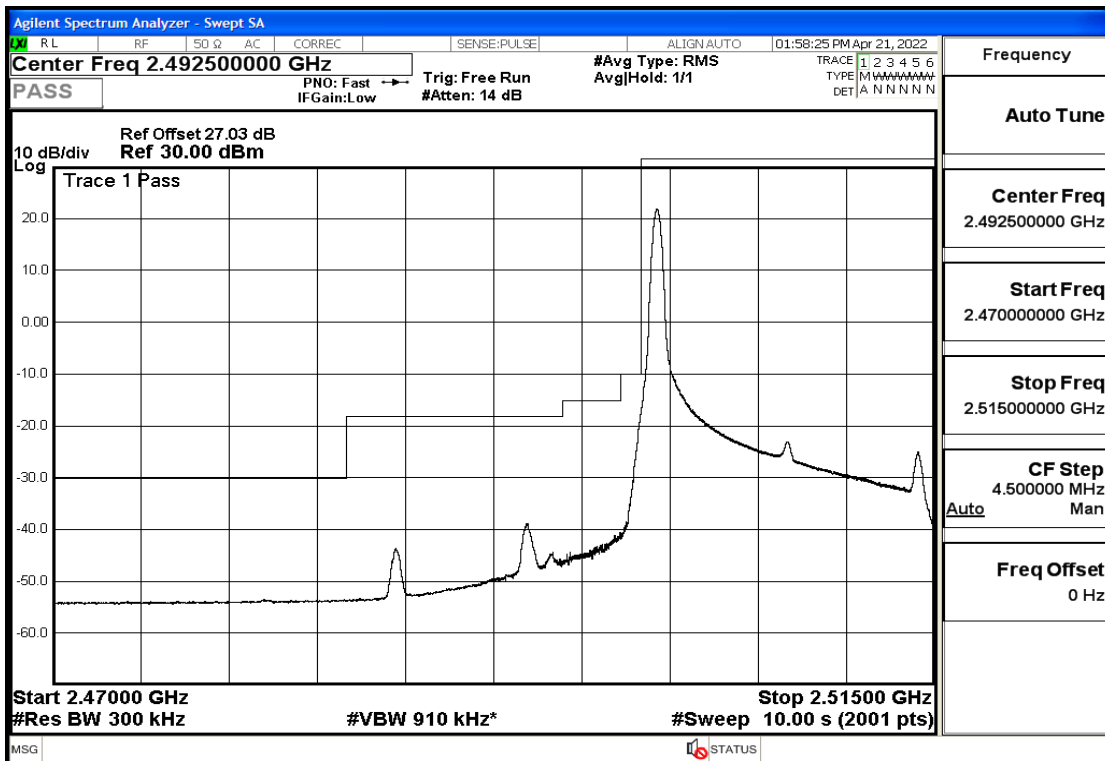

Band7-15-2507.5-16QAM-1#LOW@Pass