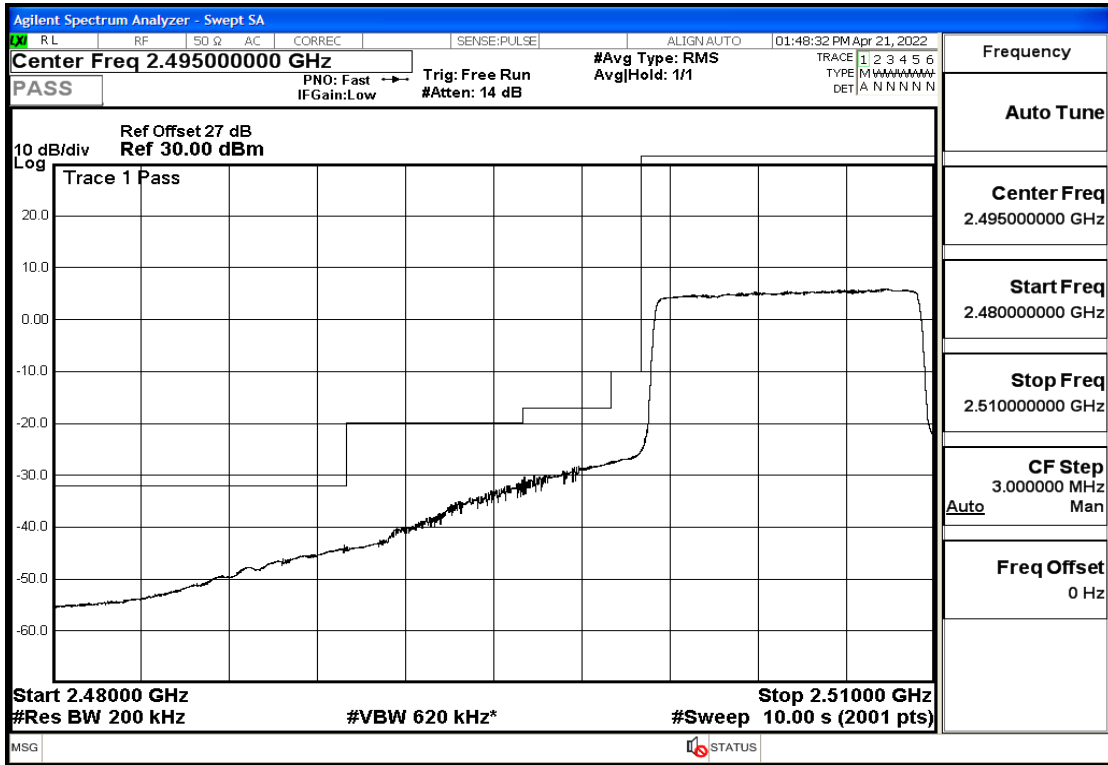

Band7-10-2505-16QAM-50#LOW@Pass