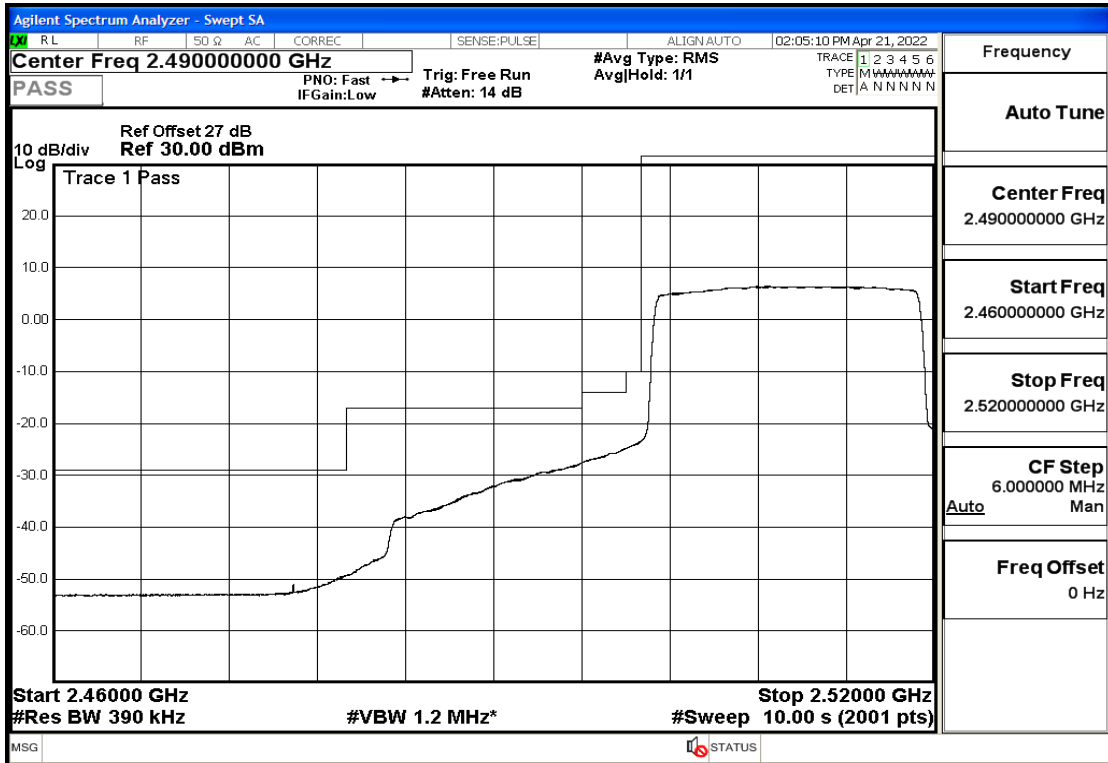

Band7-20-2510-QPSK-100#LOW@Pass