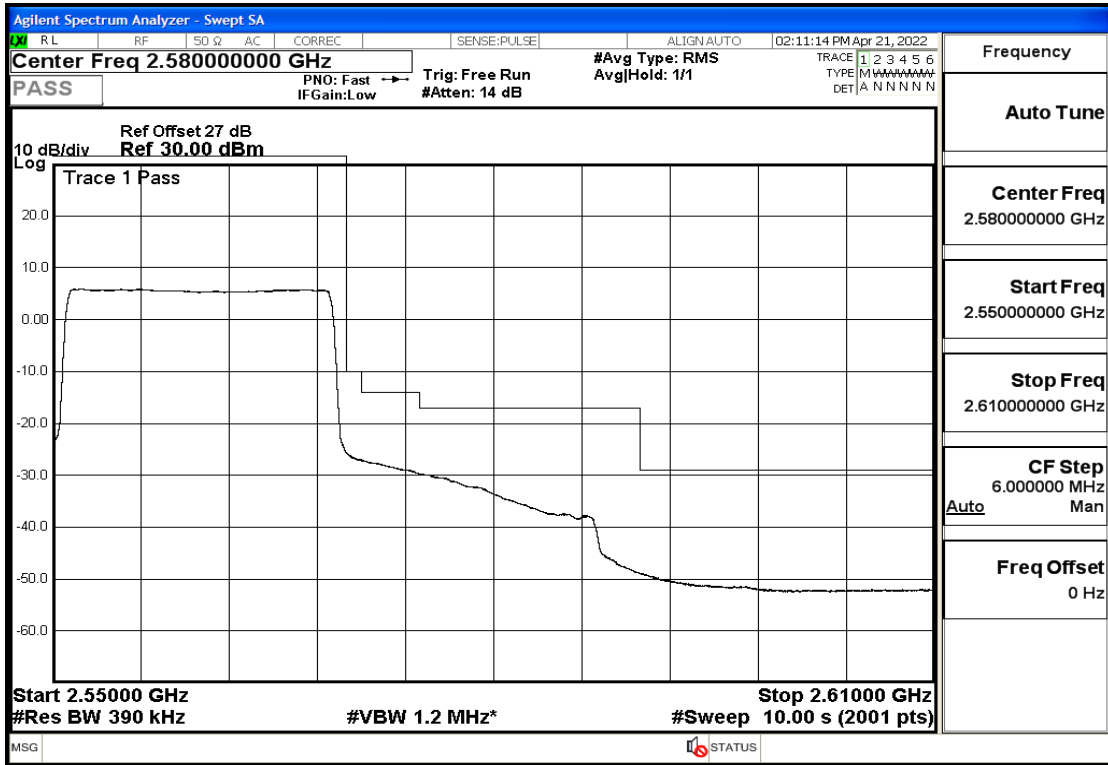

Band7-20-2560-QPSK-100#LOW@Pass