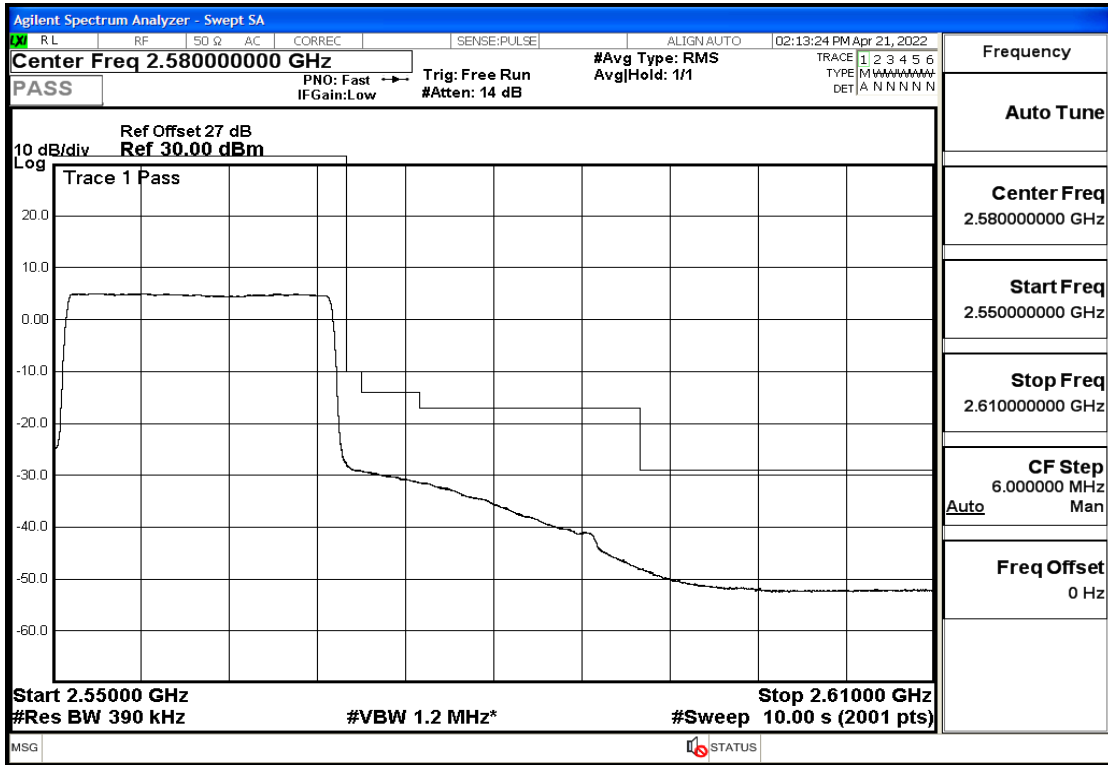

Band7-20-2560-16QAM-100#LOW@Pass