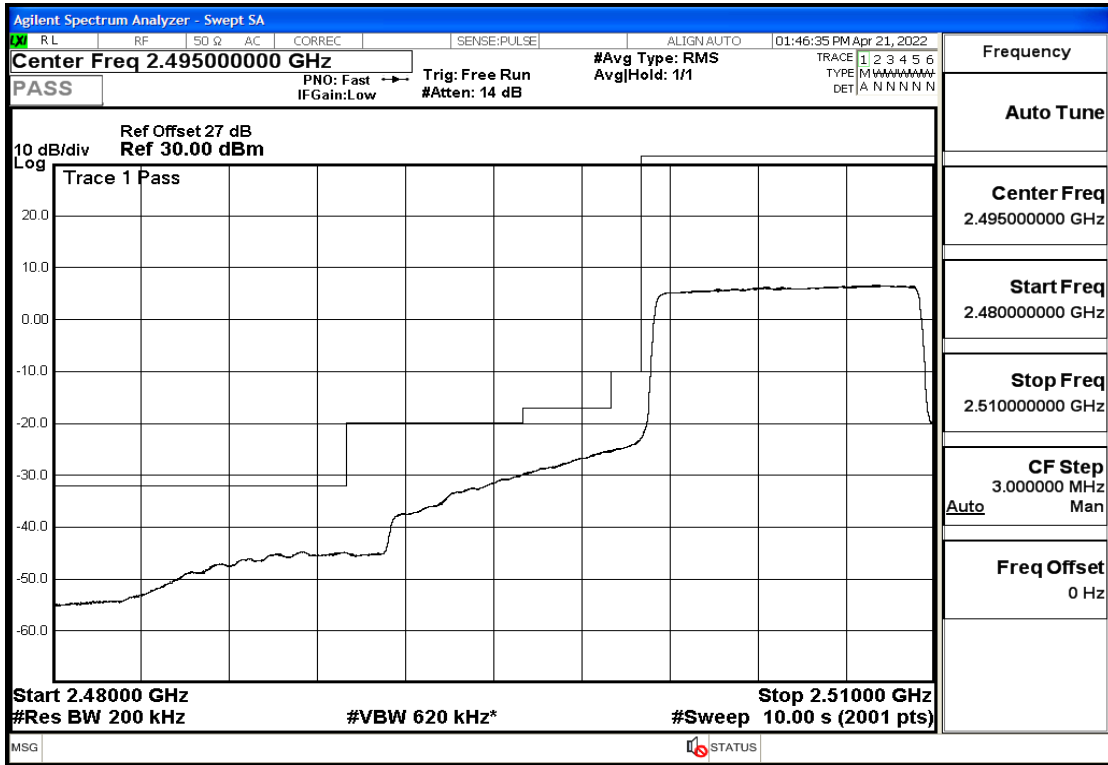

Band7-10-2505-QPSK-50#LOW@Pass