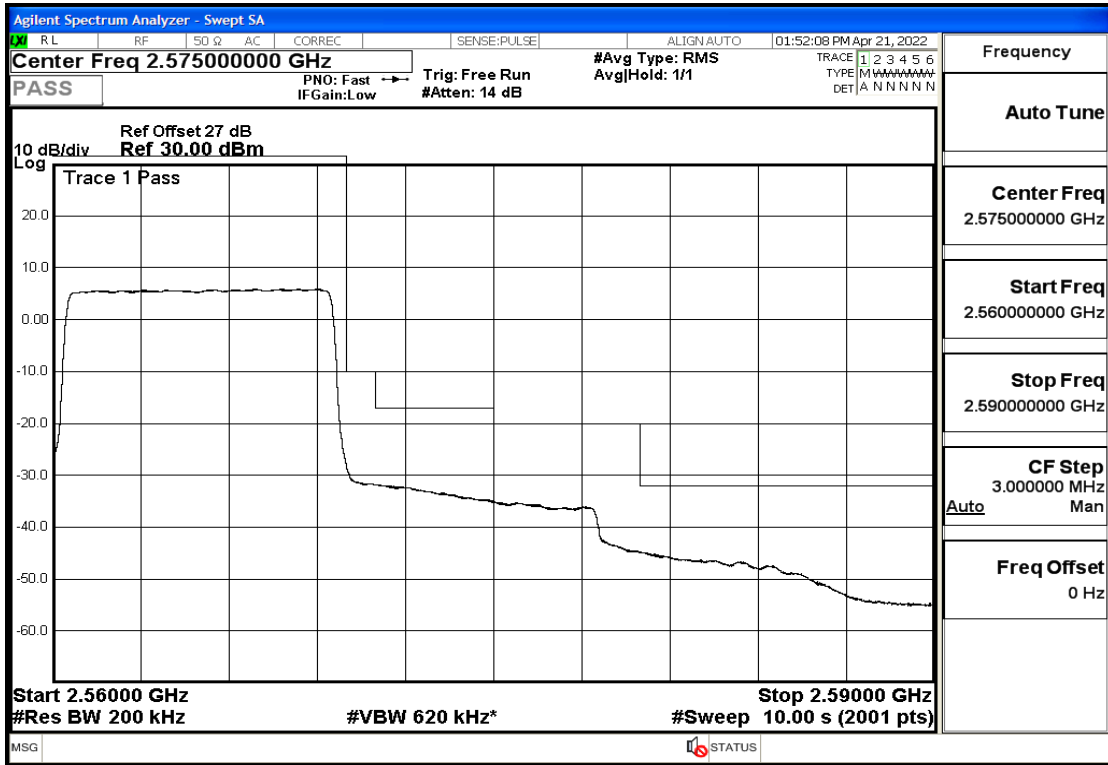

Band7-10-2565-QPSK-50#LOW@Pass