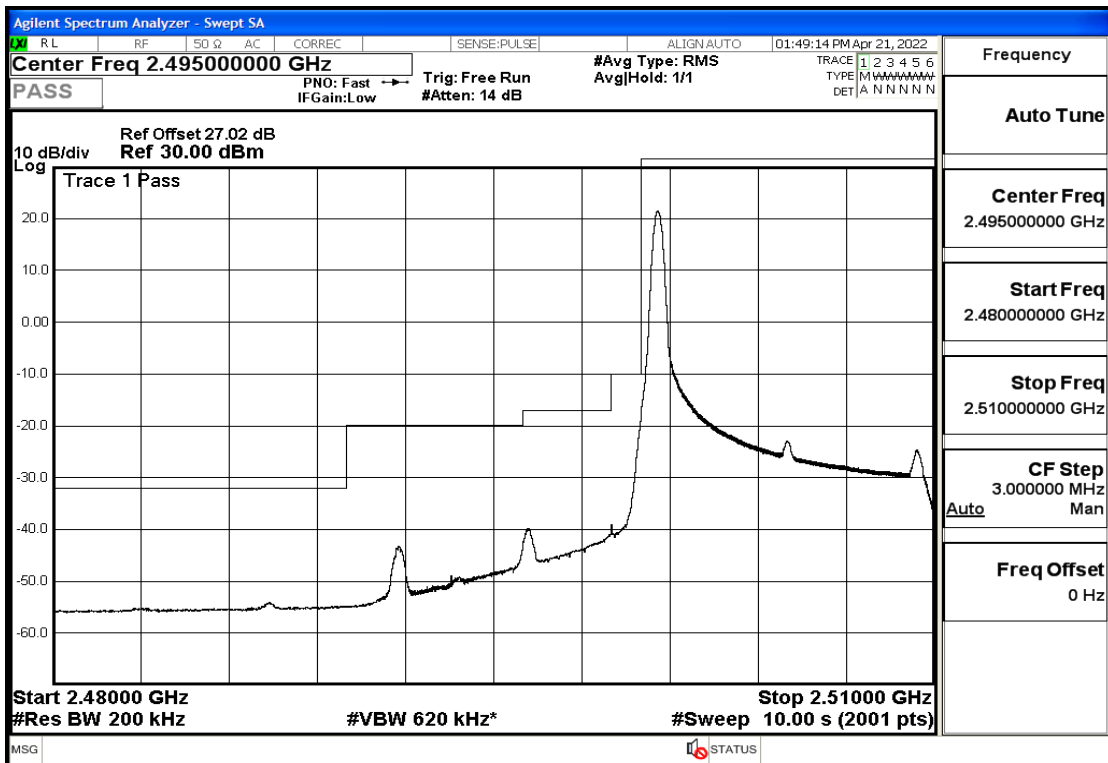

Band7-10-2505-16QAM-1#LOW@Pass