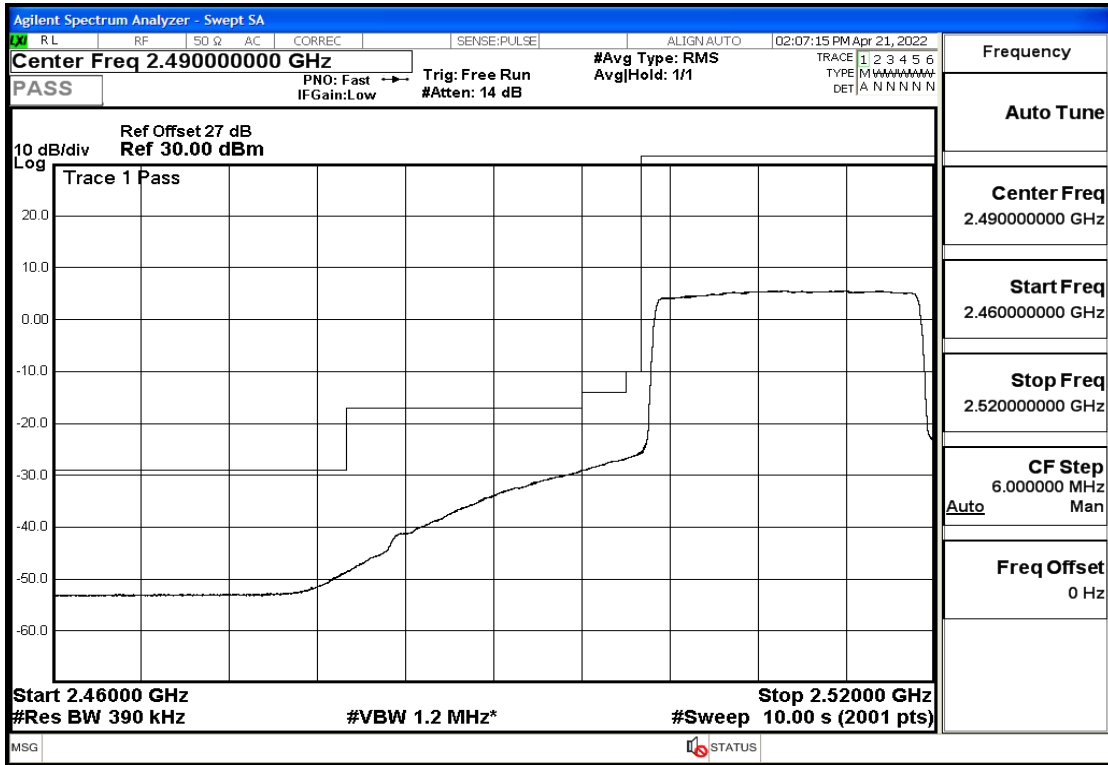

Band7-20-2510-16QAM-100#LOW@Pass