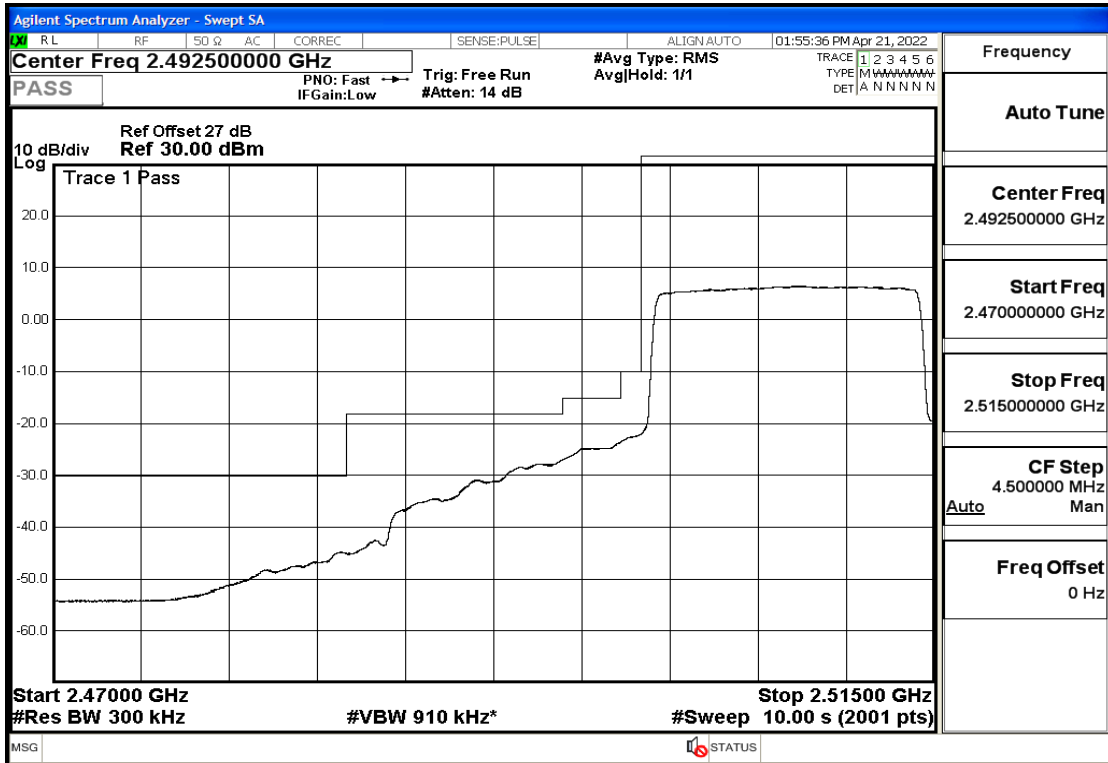

Band7-15-2507.5-QPSK-75#LOW@Pass