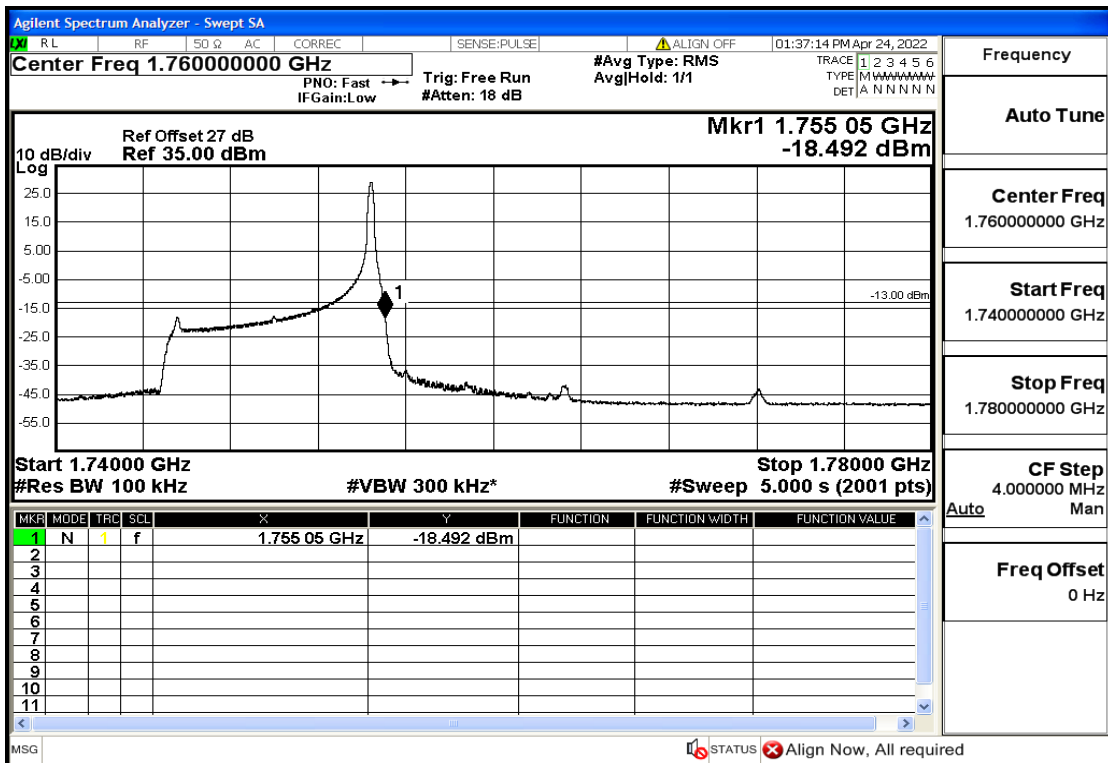

Band4-10-1750-QPSK-1#HIGH@Pass