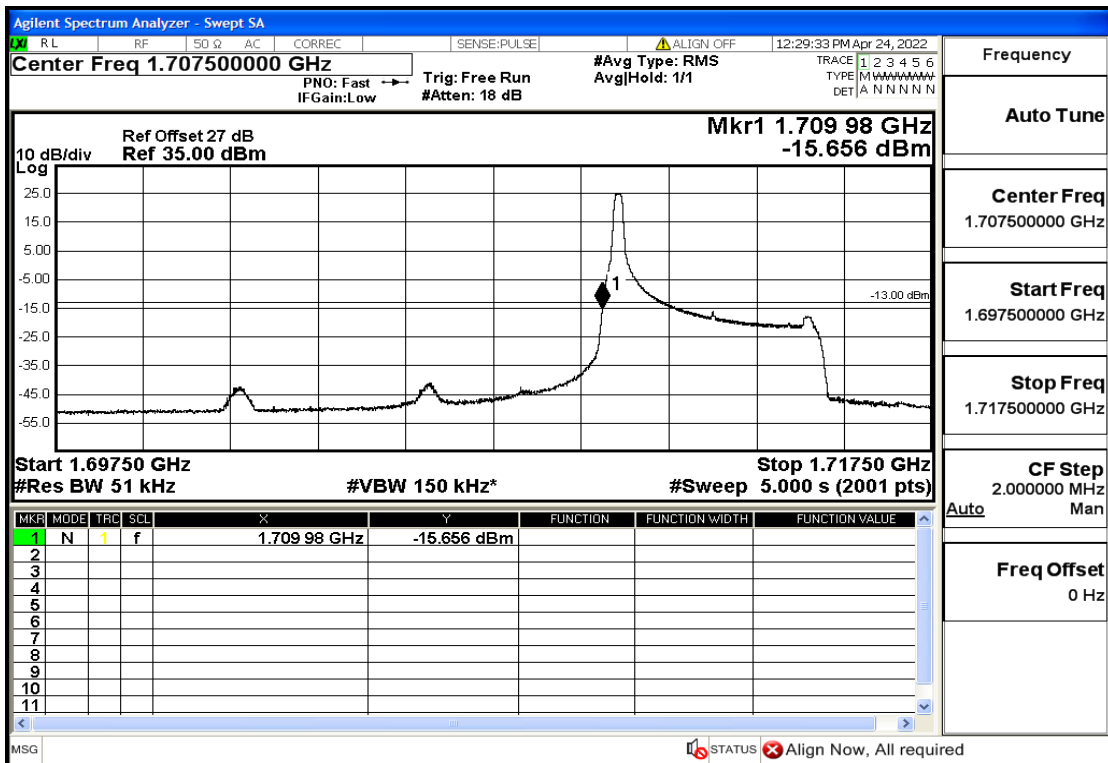

Band4-5-1712.5-16QAM-1#LOW@Pass