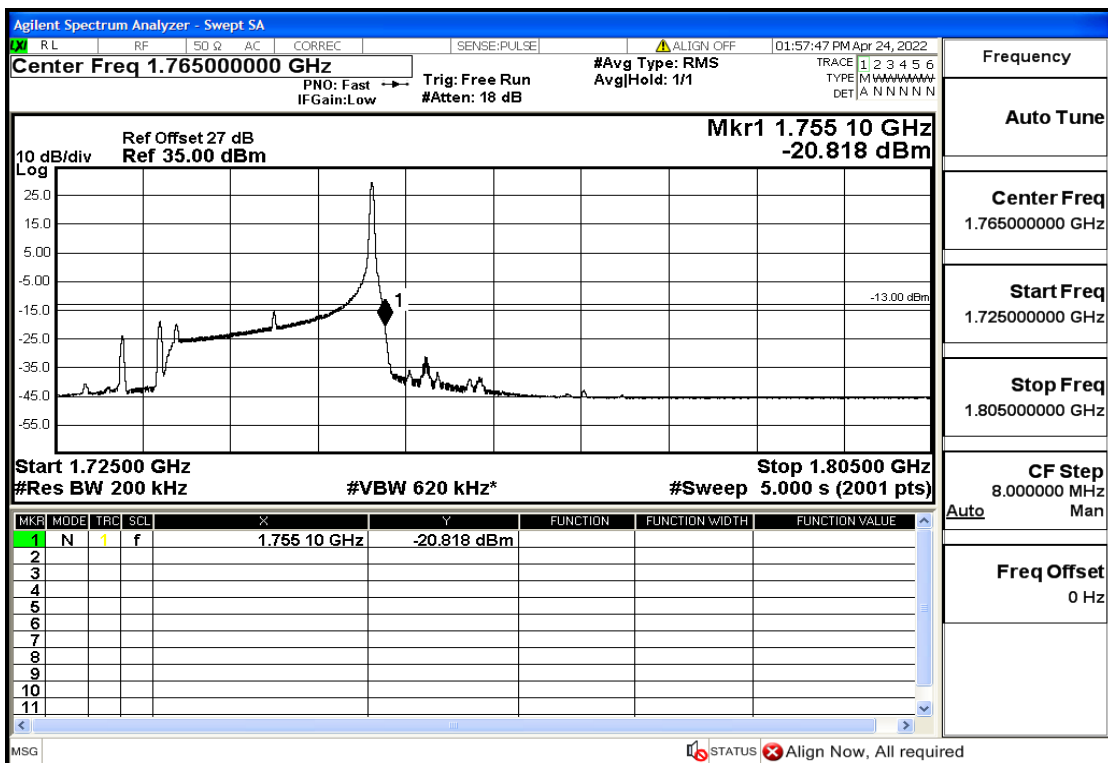

## Conducted Spurious Emission

Band	Bandwidth(MHz)	UL Frequency(MHz)	Modulation	RB Size	RB Offset	Test Condition	Transmitter Spurious Emission(Pass/Fail)
OB4	1.4	1710.7	QPSK	6	LOW	30mHz-1GHz	Pass
OB4	1.4	1710.7	QPSK	6	LOW	1GHz-7GHz	Pass
OB4	1.4	1710.7	QPSK	6	LOW	7GHz-13.6GHz	Pass
OB4	1.4	1710.7	QPSK	6	LOW	13.6GHz-20GHz	Pass
OB4	1.4	1732.5	QPSK	6	LOW	30mHz-1GHz	Pass
OB4	1.4	1732.5	QPSK	6	LOW	1GHz-7GHz	Pass
OB4	1.4	1732.5	QPSK	6	LOW	7GHz-13.6GHz	Pass
OB4	1.4	1732.5	QPSK	6	LOW	13.6GHz-20GHz	Pass
OB4	1.4	1754.3	QPSK	6	LOW	30mHz-1GHz	Pass
OB4	1.4	1754.3	QPSK	6	LOW	1GHz-7GHz	Pass
OB4	1.4	1754.3	QPSK	6	LOW	7GHz-13.6GHz	Pass
OB4	1.4	1754.3	QPSK	6	LOW	13.6GHz-20GHz	Pass
OB4	3	1711.5	QPSK	15	LOW	30mHz-1GHz	Pass
OB4	3	1711.5	QPSK	15	LOW	1GHz-7GHz	Pass
OB4	3	1711.5	QPSK	15	LOW	7GHz-13.6GHz	Pass
OB4	3	1711.5	QPSK	15	LOW	13.6GHz-20GHz	Pass
OB4	3	1732.5	QPSK	15	LOW	30mHz-1GHz	Pass
OB4	3	1732.5	QPSK	15	LOW	1GHz-7GHz	Pass
OB4	3	1732.5	QPSK	15	LOW	7GHz-13.6GHz	Pass
OB4	3	1732.5	QPSK	15	LOW	13.6GHz-20GHz	Pass
OB4	3	1753.5	QPSK	15	LOW	30mHz-1GHz	Pass
OB4	3	1753.5	QPSK	15	LOW	1GHz-7GHz	Pass
OB4	3	1753.5	QPSK	15	LOW	7GHz-13.6GHz	Pass
OB4	3	1753.5	QPSK	15	LOW	13.6GHz-20GHz	Pass
OB4	5	1712.5	QPSK	25	LOW	30mHz-1GHz	Pass
OB4	5	1712.5	QPSK	25	LOW	1GHz-7GHz	Pass
OB4	5	1712.5	QPSK	25	LOW	7GHz-13.6GHz	Pass
OB4	5	1712.5	QPSK	25	LOW	13.6GHz-20GHz	Pass
OB4	5	1732.5	QPSK	25	LOW	30mHz-1GHz	Pass
OB4	5	1732.5	QPSK	25	LOW	1GHz-7GHz	Pass
OB4	5	1732.5	QPSK	25	LOW	7GHz-13.6GHz	Pass
OB4	5	1732.5	QPSK	25	LOW	13.6GHz-20GHz	Pass
OB4	5	1752.5	QPSK	25	LOW	30mHz-1GHz	Pass
OB4	5	1752.5	QPSK	25	LOW	1GHz-7GHz	Pass
OB4	5	1752.5	QPSK	25	LOW	7GHz-13.6GHz	Pass
OB4	5	1752.5	QPSK	25	LOW	13.6GHz-20GHz	Pass
OB4	10	1715	QPSK	50	LOW	30mHz-1GHz	Pass
OB4	10	1715	QPSK	50	LOW	1GHz-7GHz	Pass
OB4	10	1715	QPSK	50	LOW	7GHz-13.6GHz	Pass
OB4	10	1715	QPSK	50	LOW	13.6GHz-20GHz	Pass