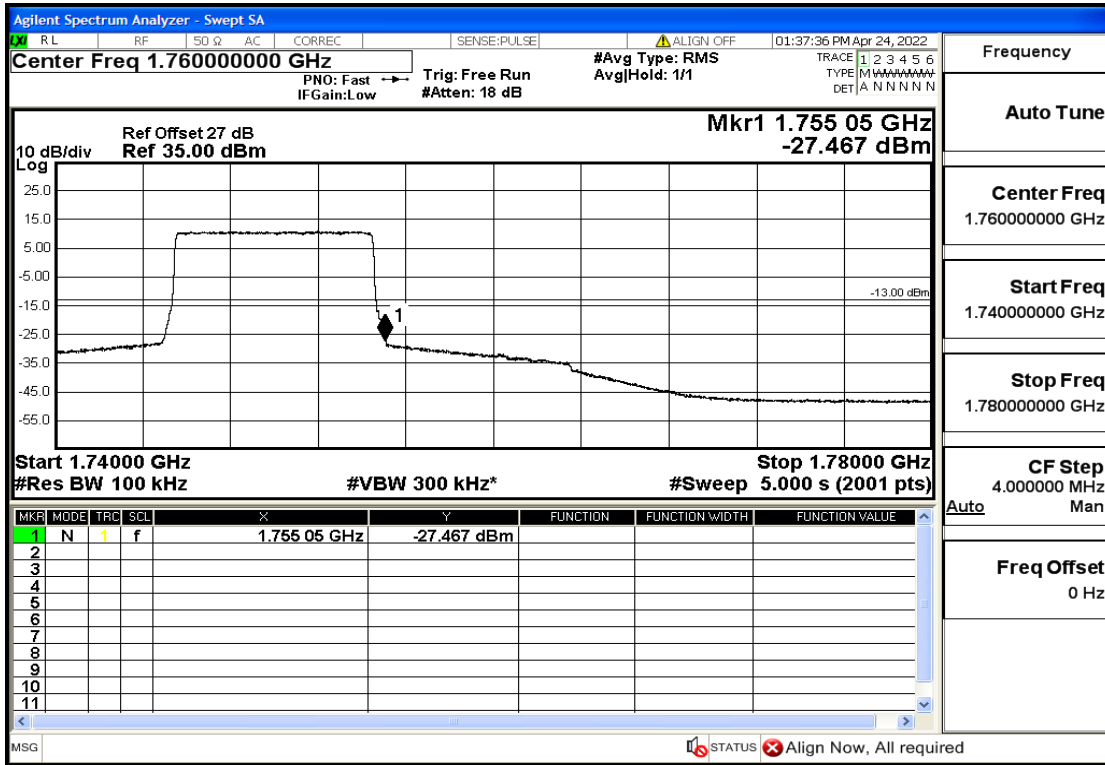

Band4-10-1750-16QAM-50#LOW@Pass