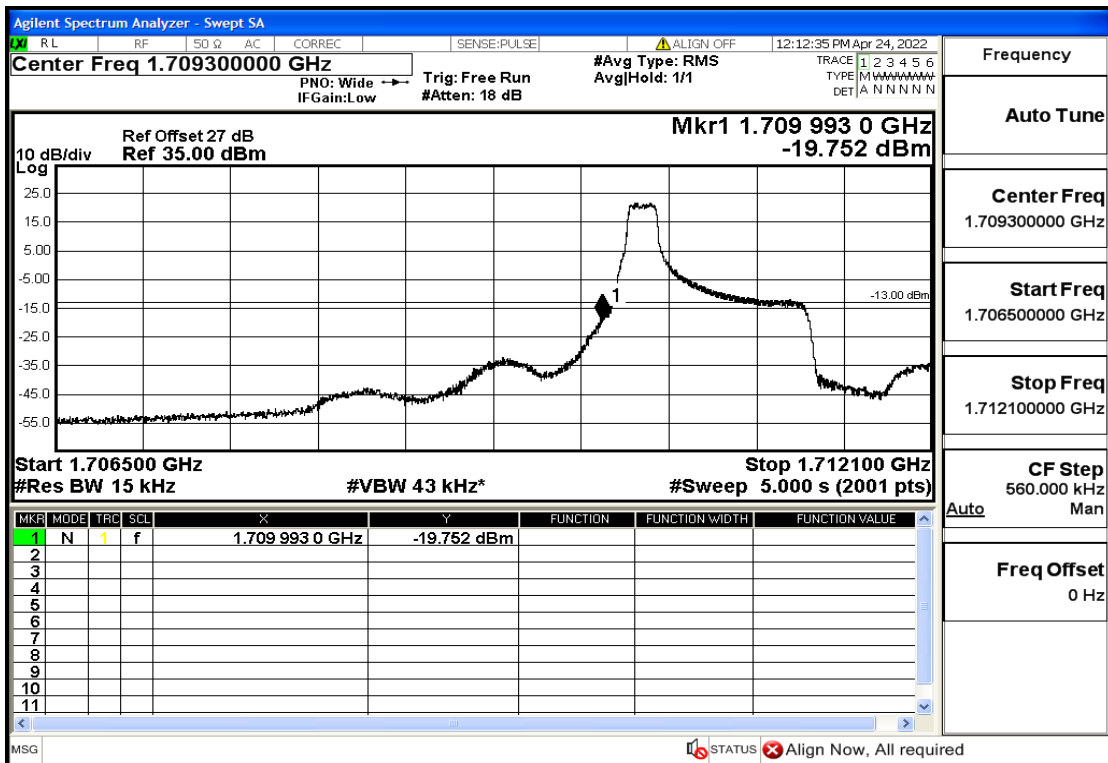

Band4-1.4-1710.7-16QAM-1#LOW@Pass