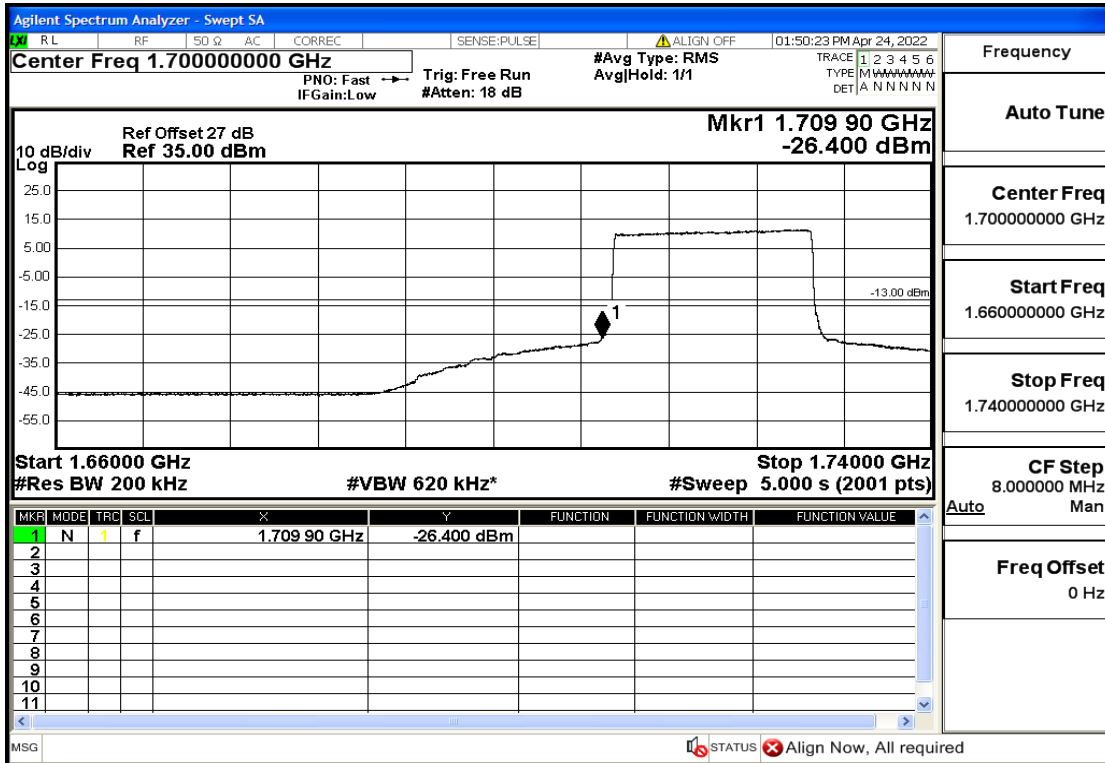

Band4-20-1720-16QAM-100#LOW@Pass