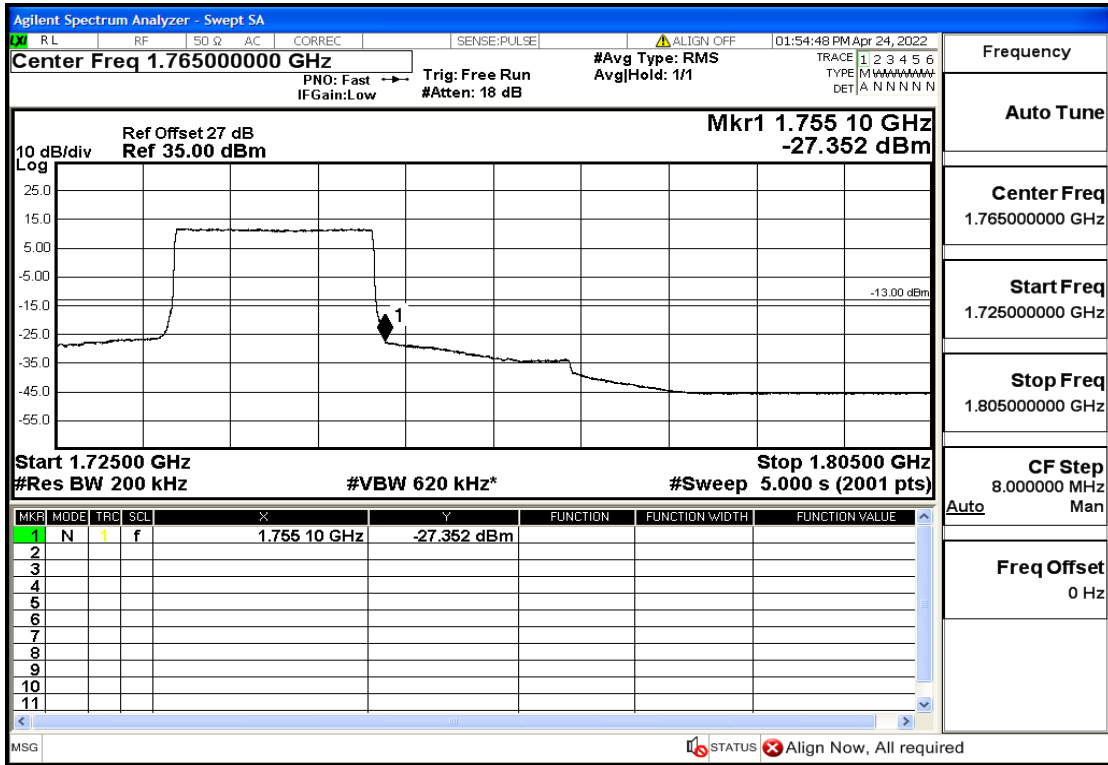

Band4-20-1745-QPSK-100#LOW@Pass