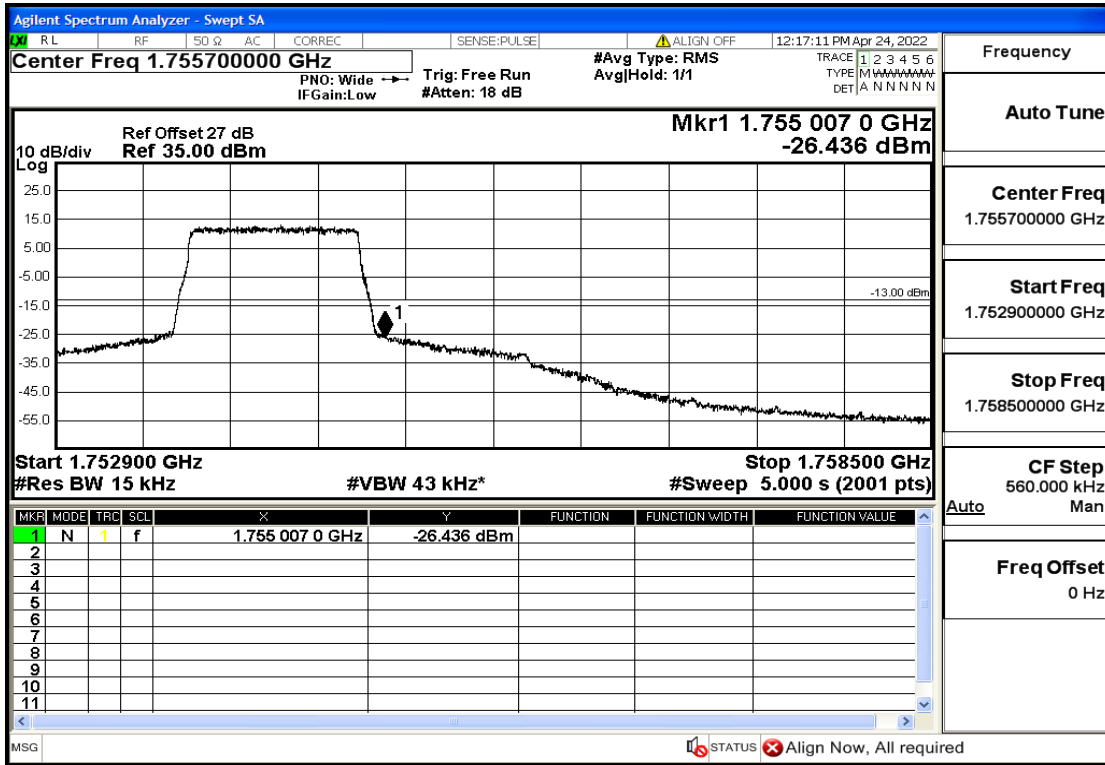

Band4-1.4-1754.3-16QAM-6#LOW@Pass