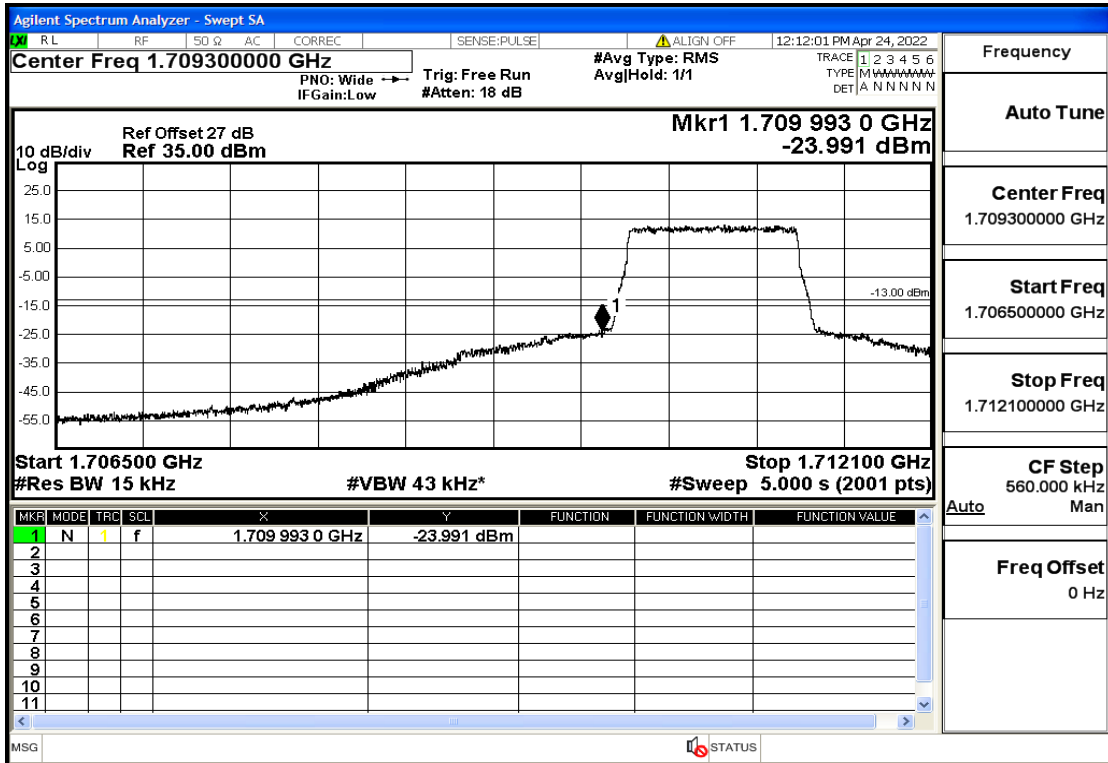

Band4-1.4-1710.7-16QAM-6#LOW@Pass