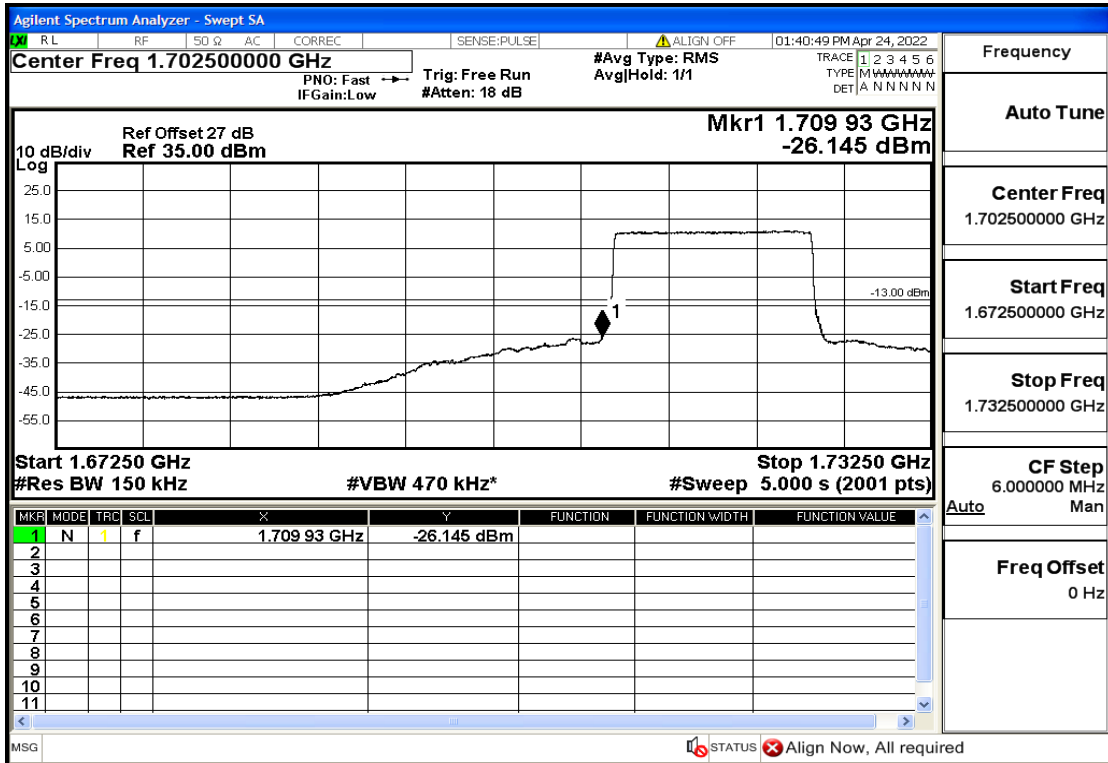

Band4-15-1717.5-16QAM-75#LOW@Pass