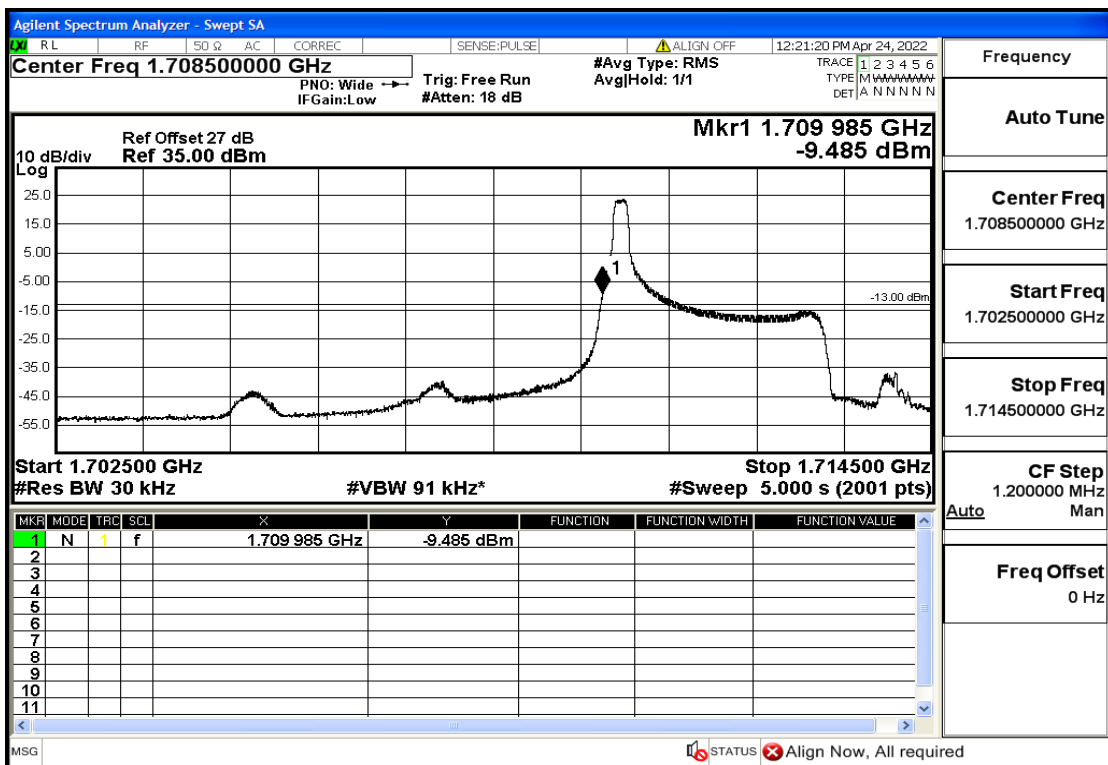

Band4-3-1711.5-16QAM-1#LOW@Fail