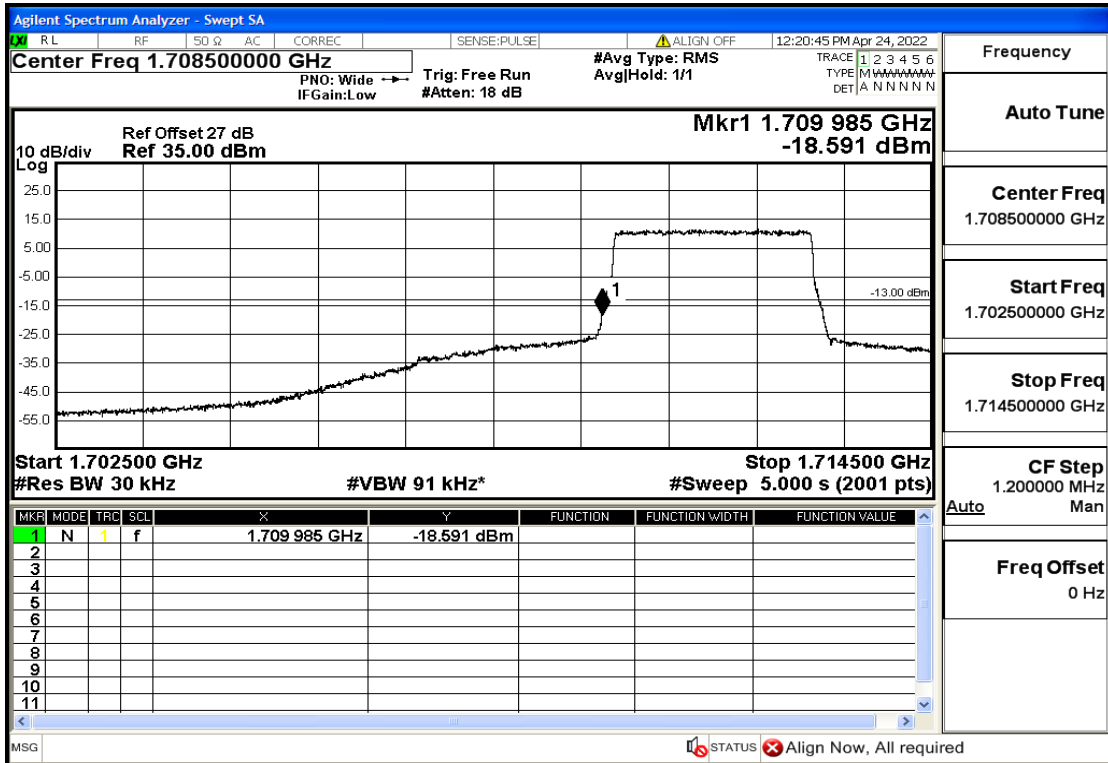

Band4-3-1711.5-16QAM-15#LOW@Pass