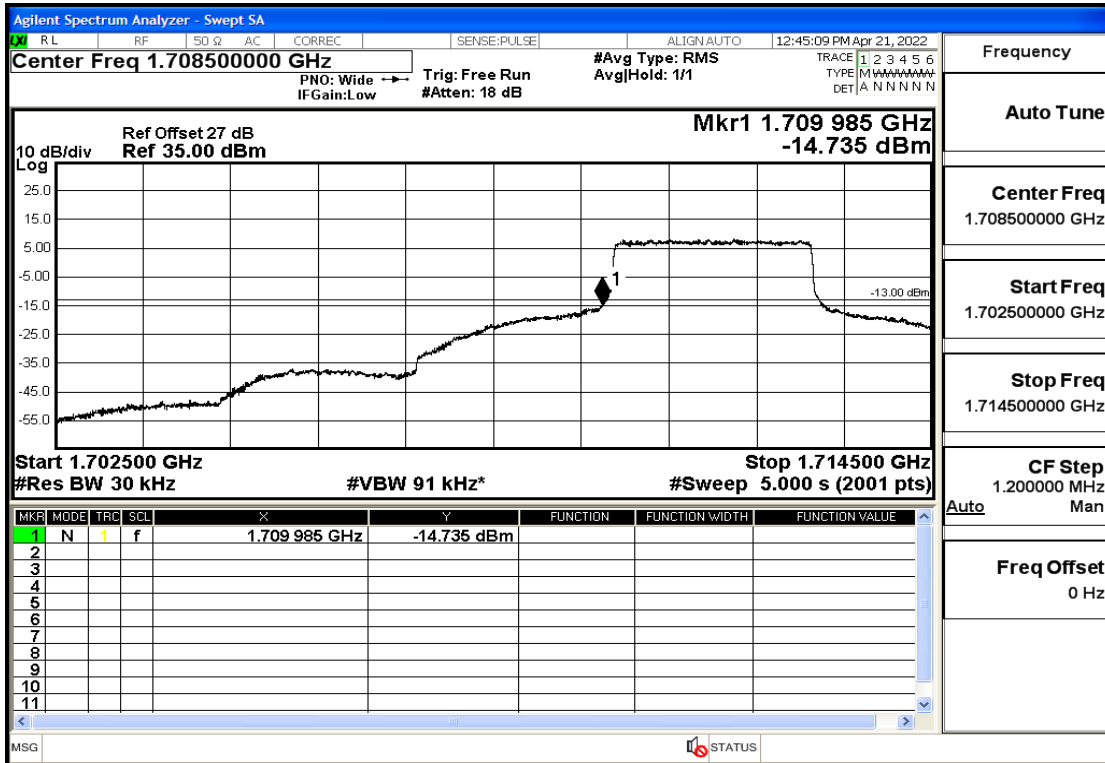

Band4-3-1711.5-QPSK-15#LOW@Pass