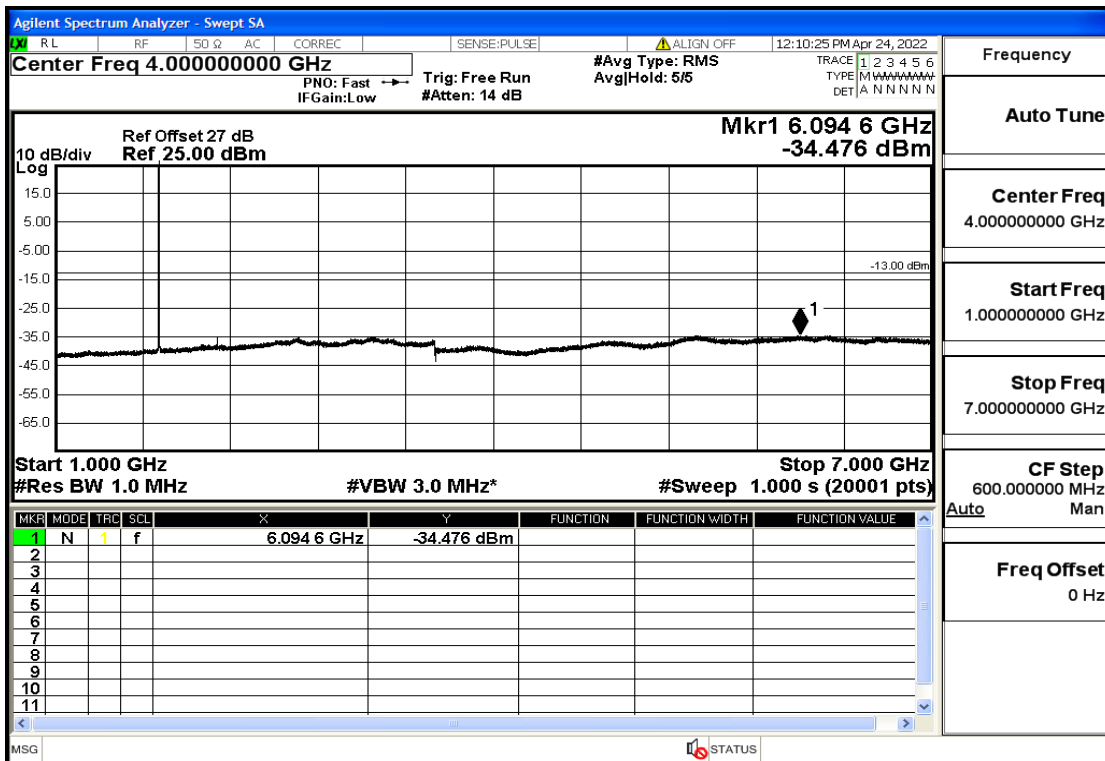

OB4-1.4-1710.7-QPSK-6#LOW@1GHz-7GHz@Pass