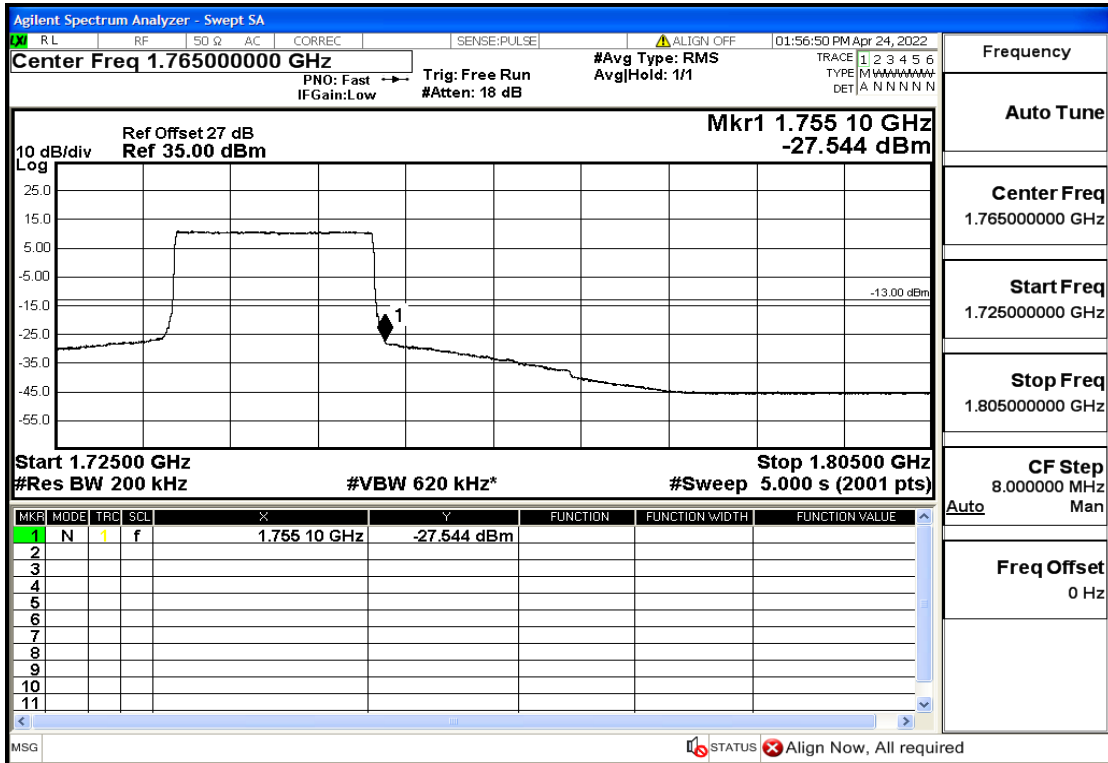

Band4-20-1745-16QAM-100#LOW@Pass