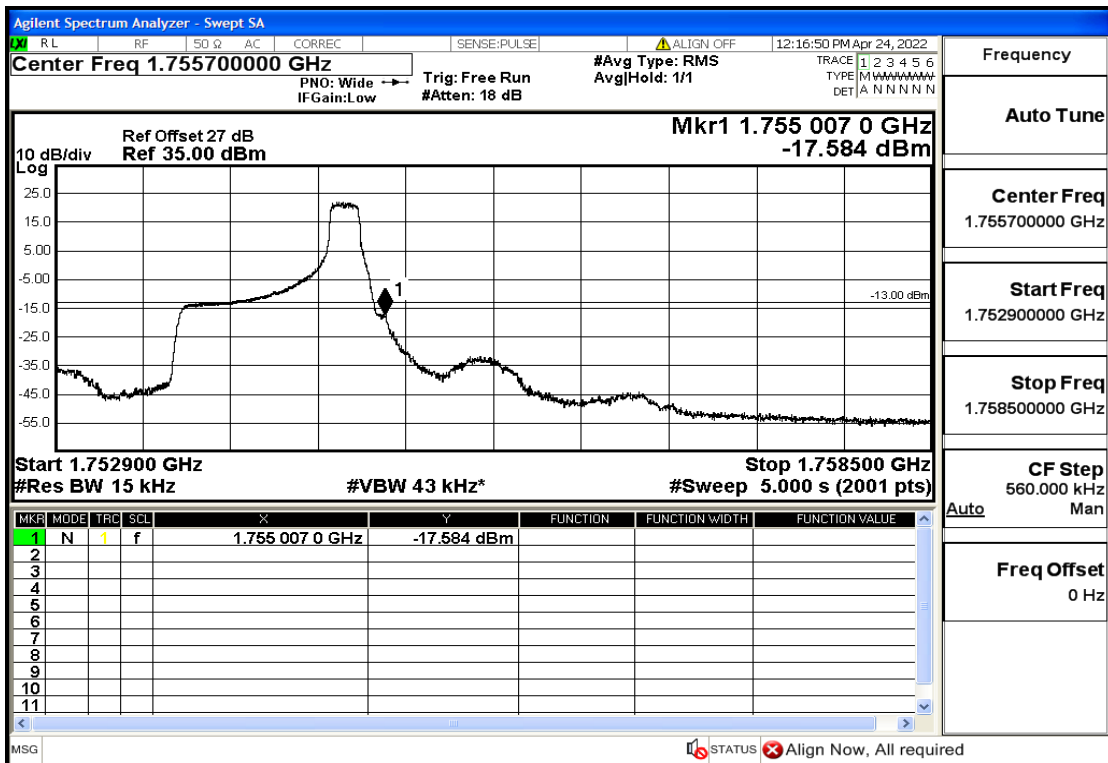

Band4-1.4-1754.3-QPSK-1#HIGH@Pass