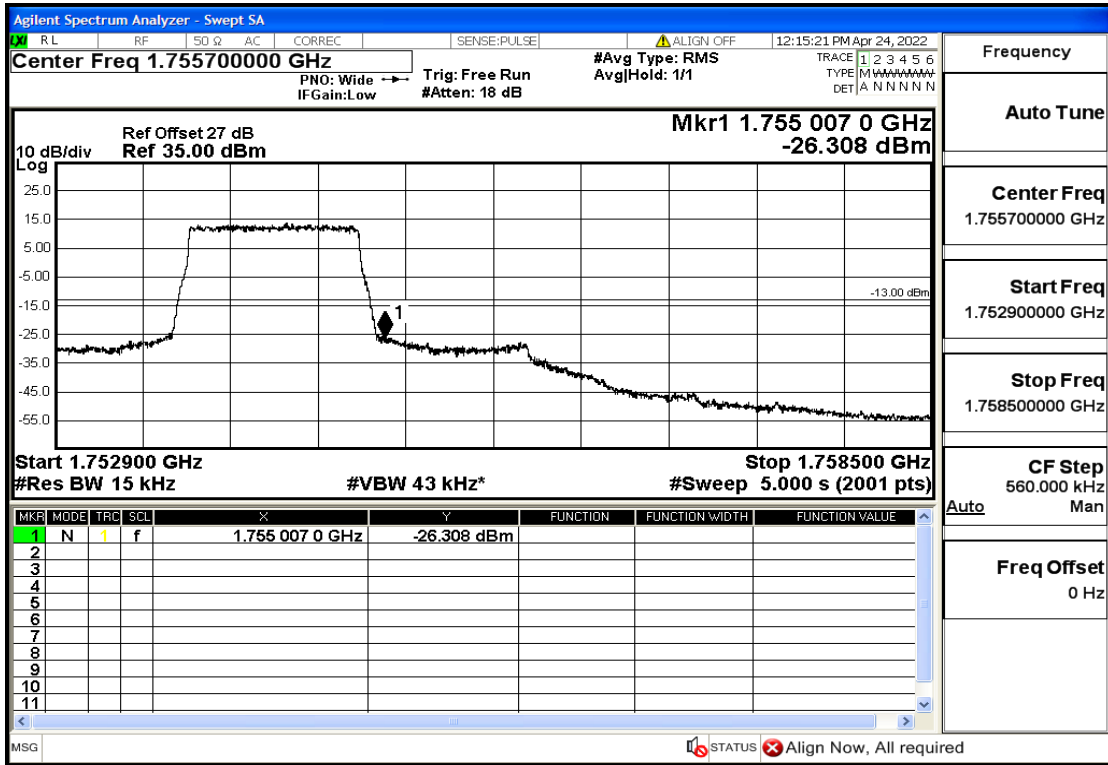

Band4-1.4-1754.3-QPSK-6#LOW@Pass