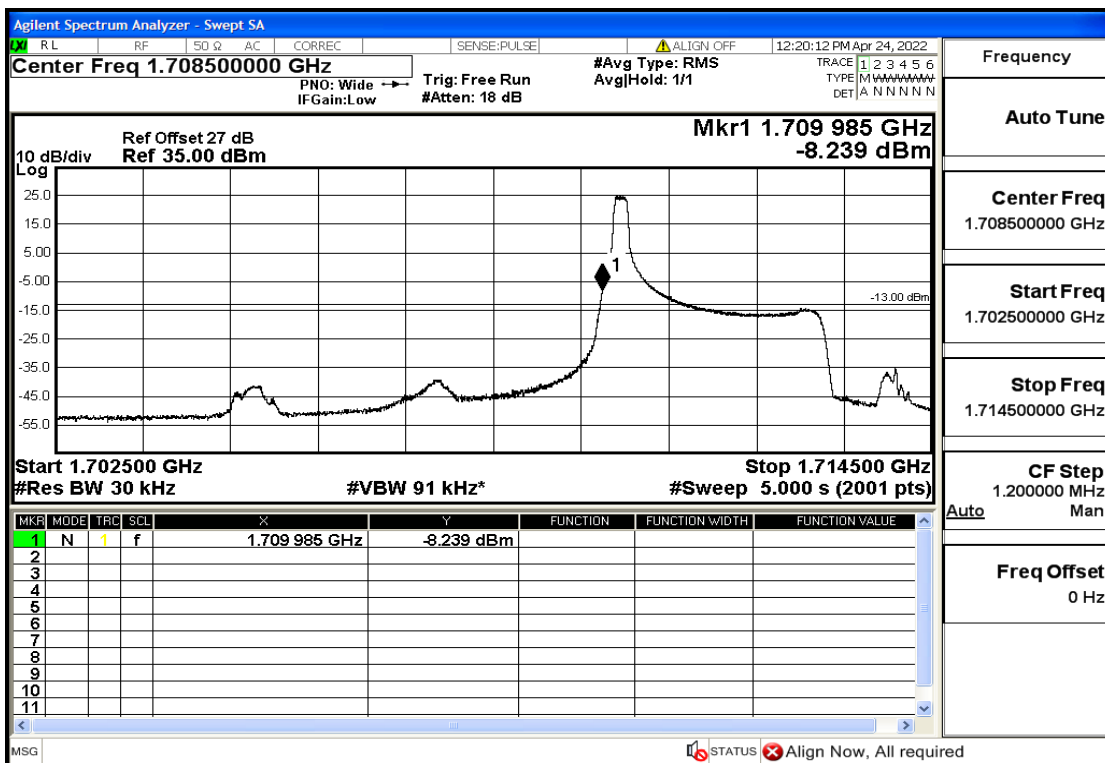

Band4-3-1711.5-QPSK-1#LOW@Fail