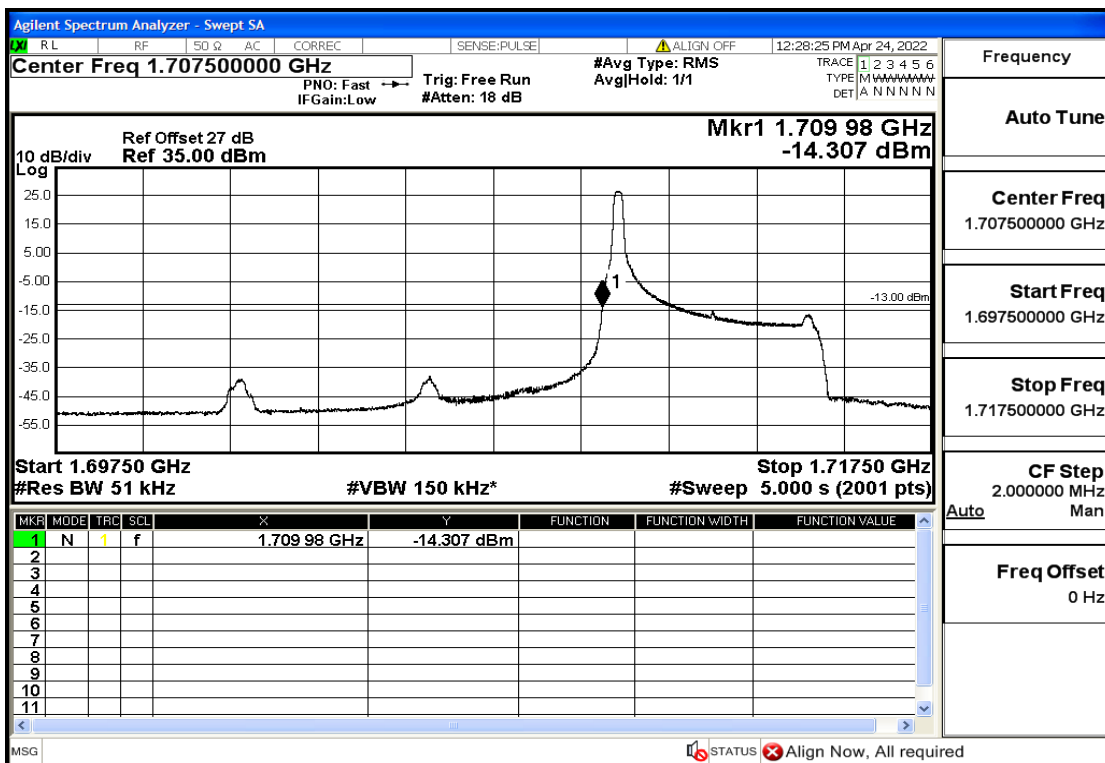

Band4-5-1712.5-QPSK-1#LOW@Pass