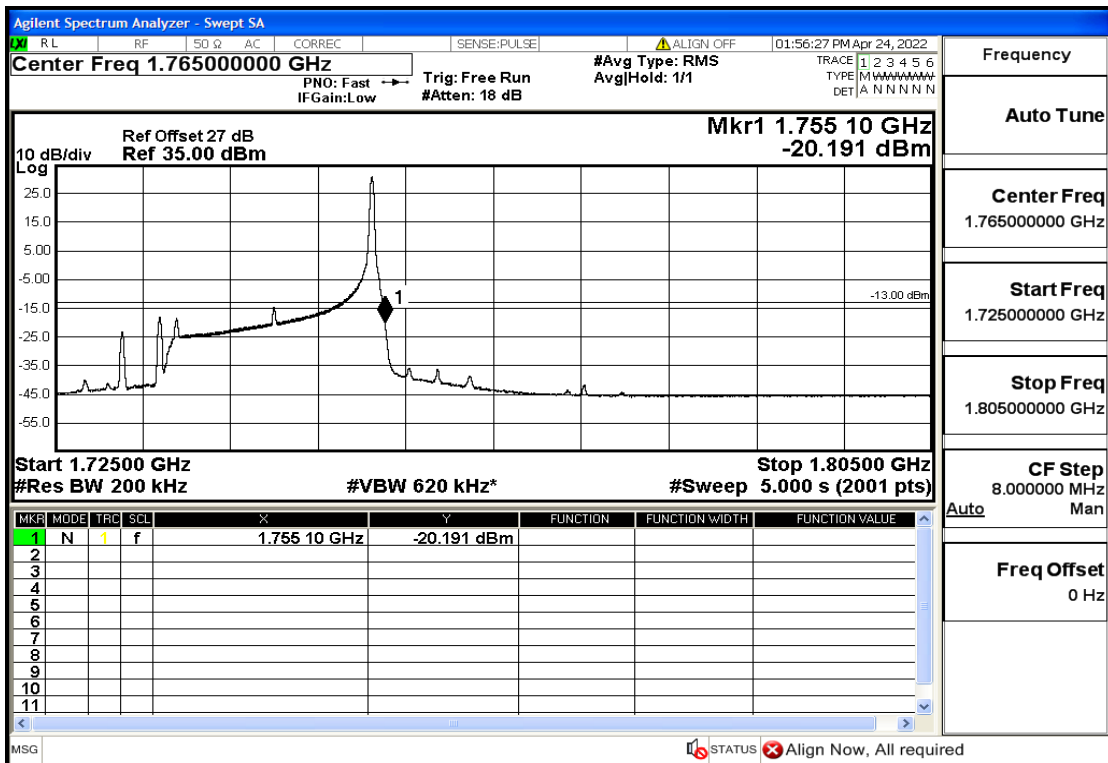

Band4-20-1745-QPSK-1#HIGH@Pass