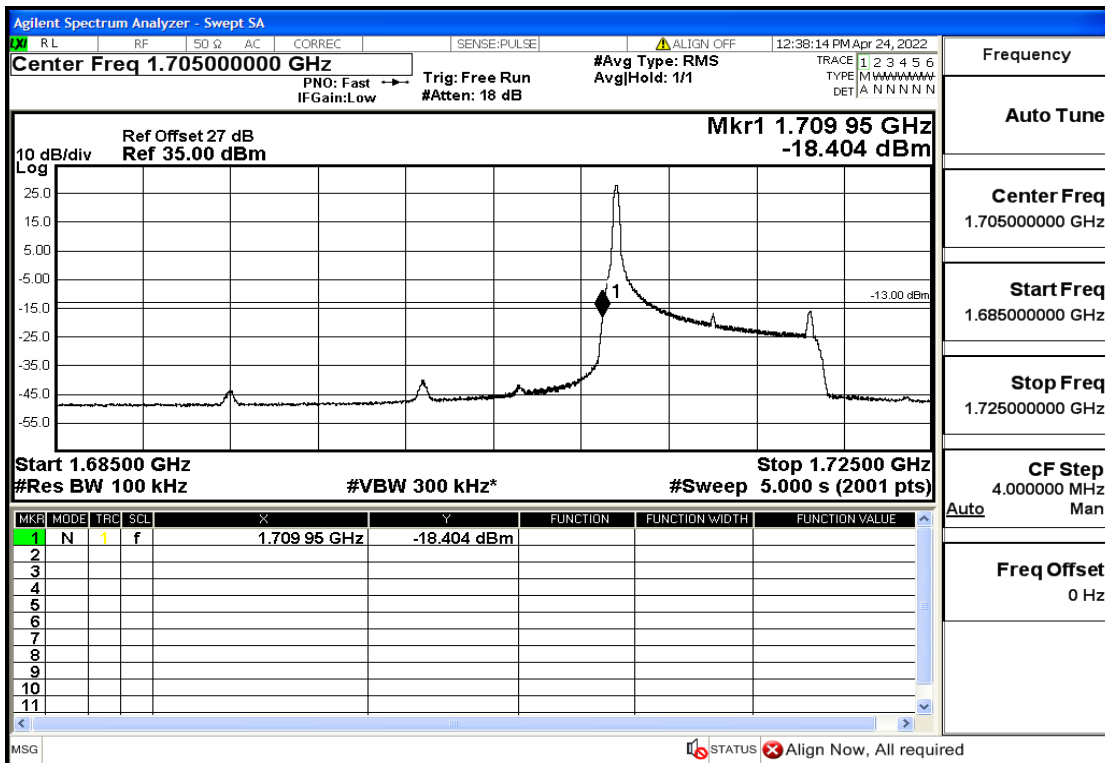

Band4-10-1715-16QAM-1#LOW@Pass