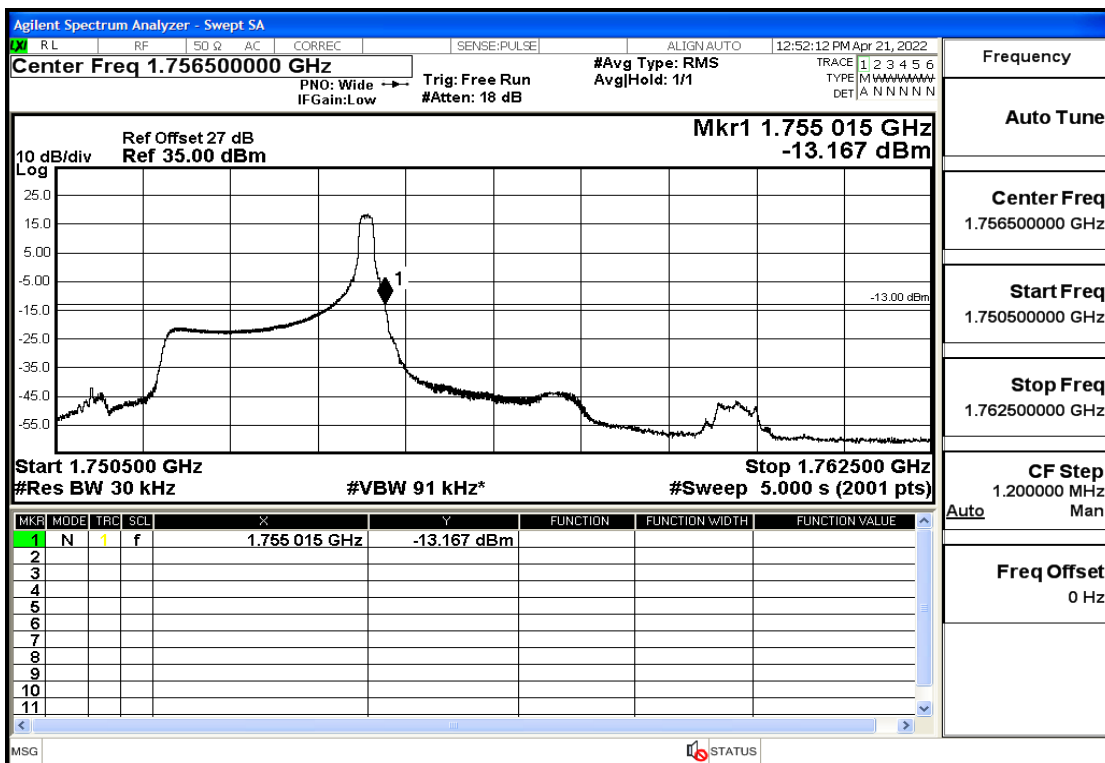

Band4-3-1753.5-QPSK-1#HIGH@Pass