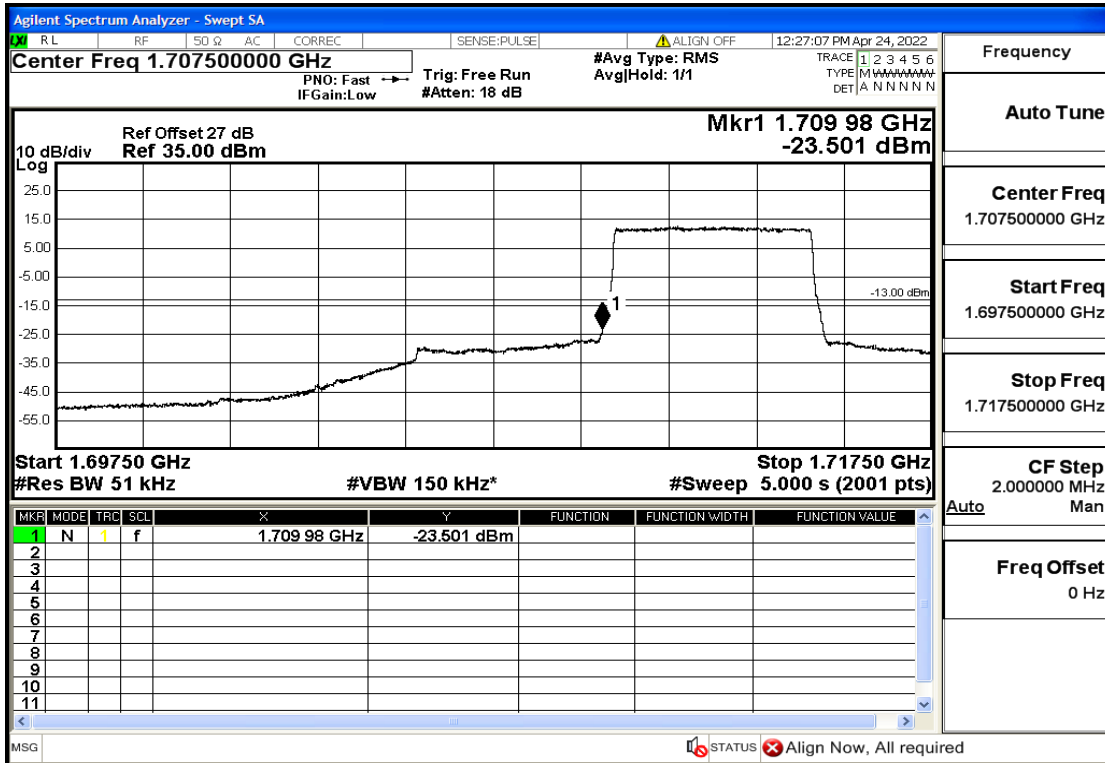

Band4-5-1712.5-QPSK-25#LOW@Pass