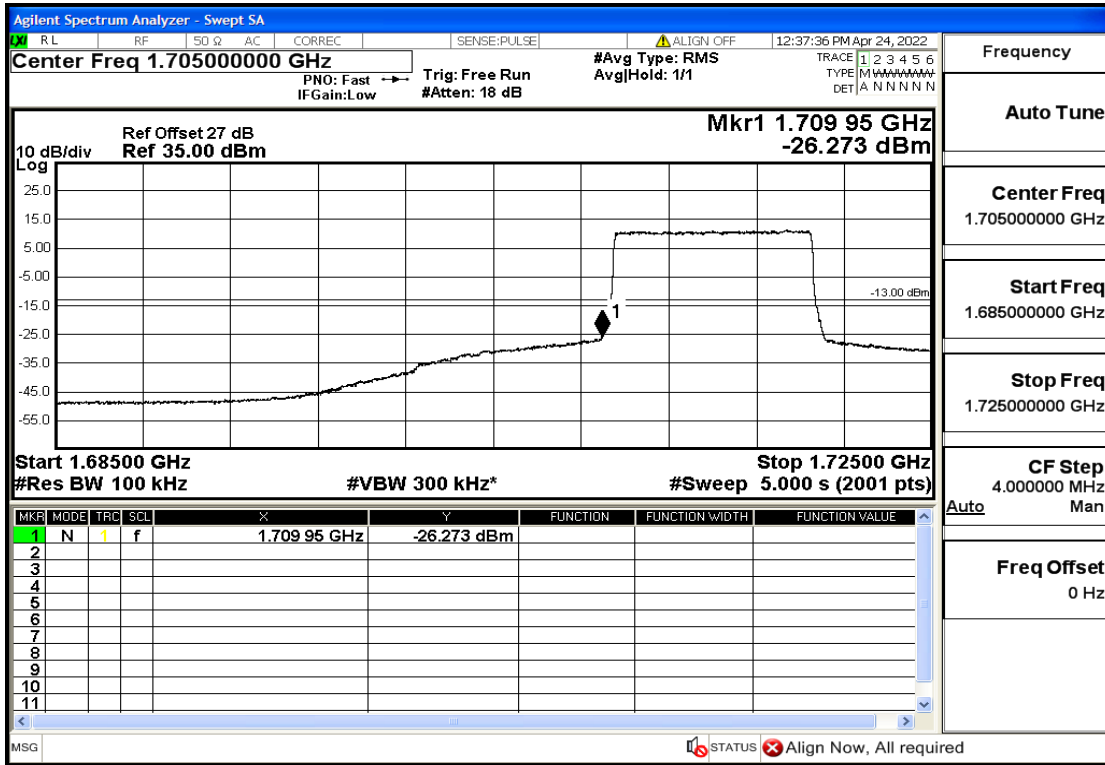

Band4-10-1715-16QAM-50#LOW@Pass