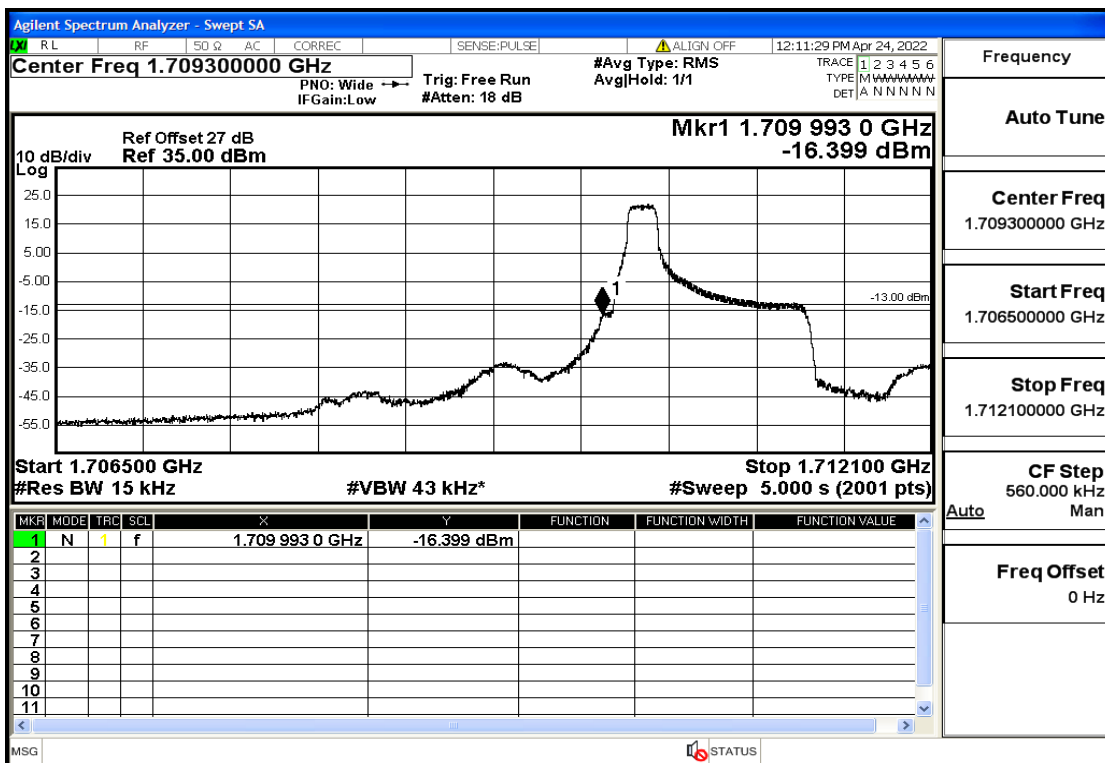

Band4-1.4-1710.7-QPSK-1#LOW@Pass