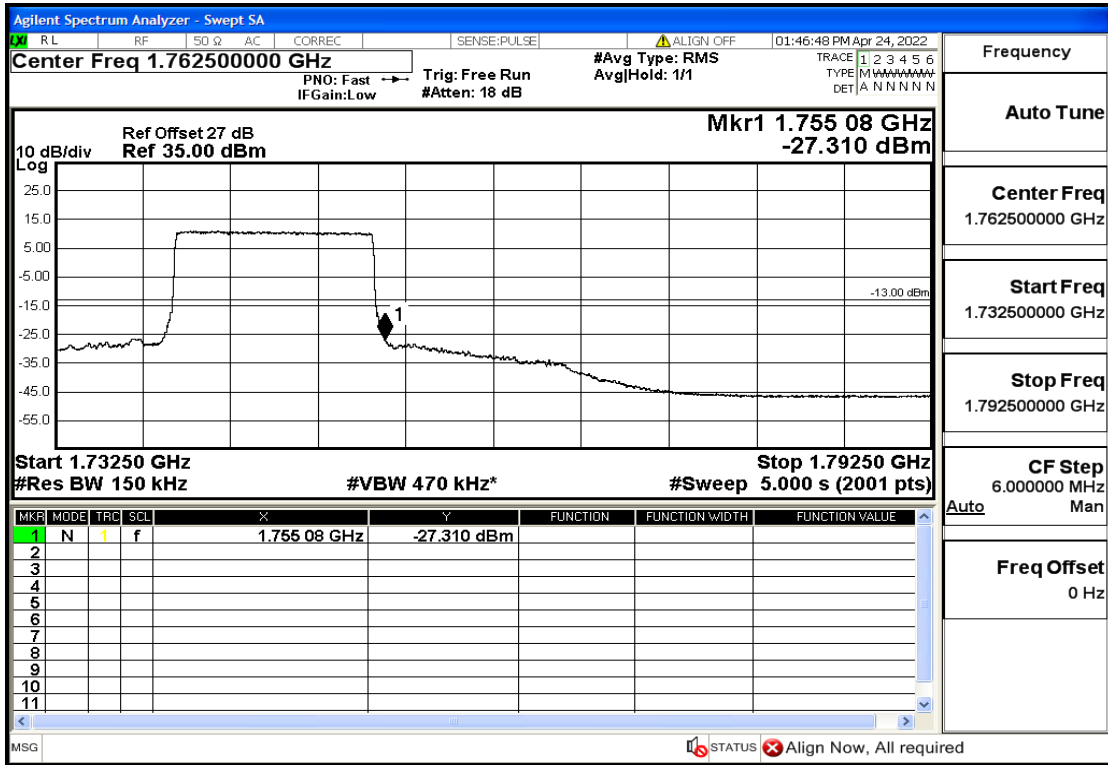

Band4-15-1747.5-16QAM-75#LOW@Pass