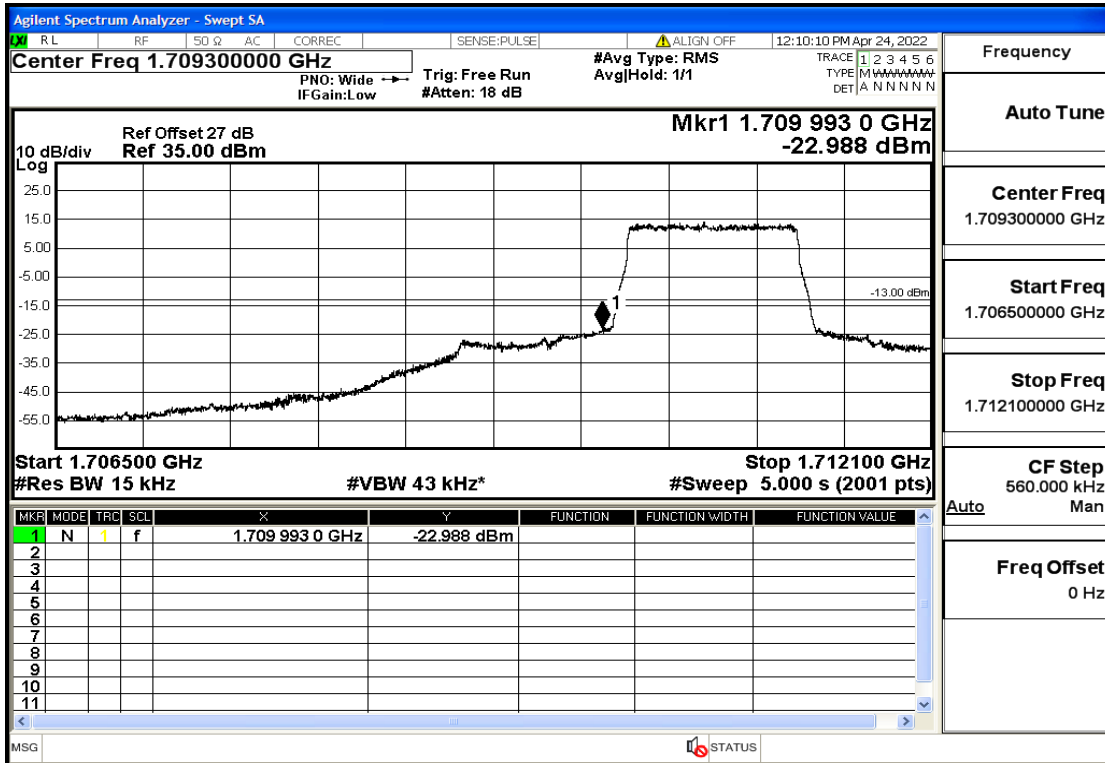

Band4-1.4-1710.7-QPSK-6#LOW@Pass