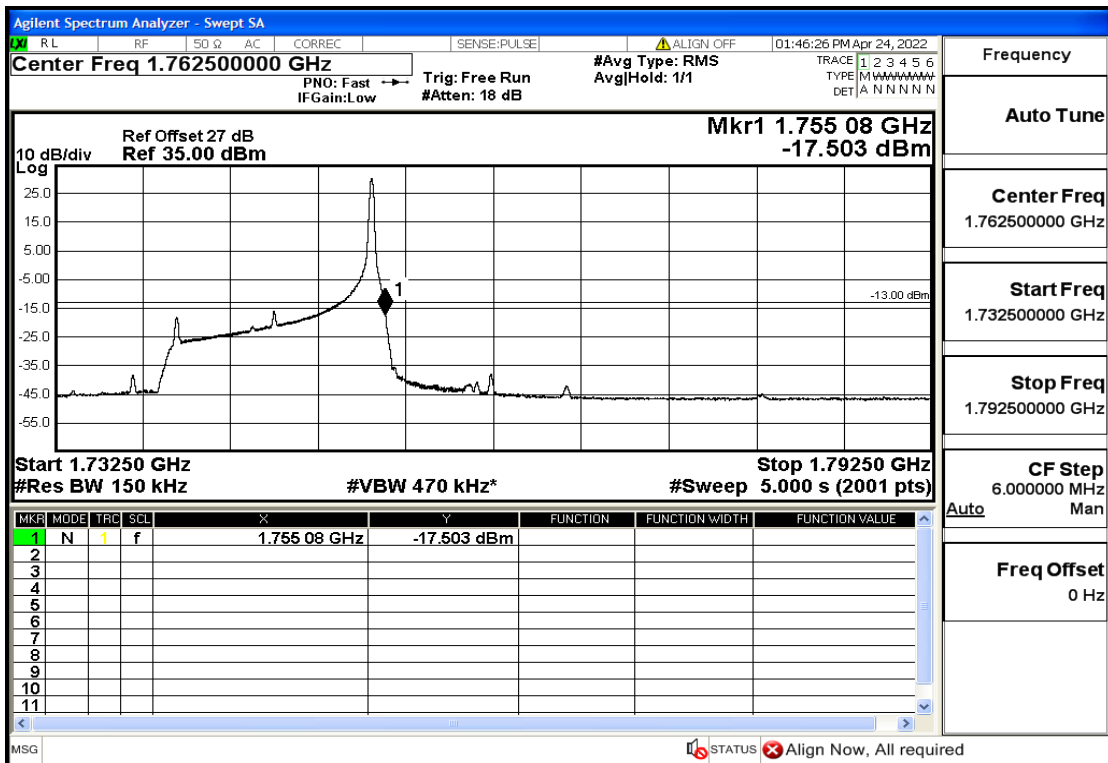

Band4-15-1747.5-QPSK-1#HIGH@Pass