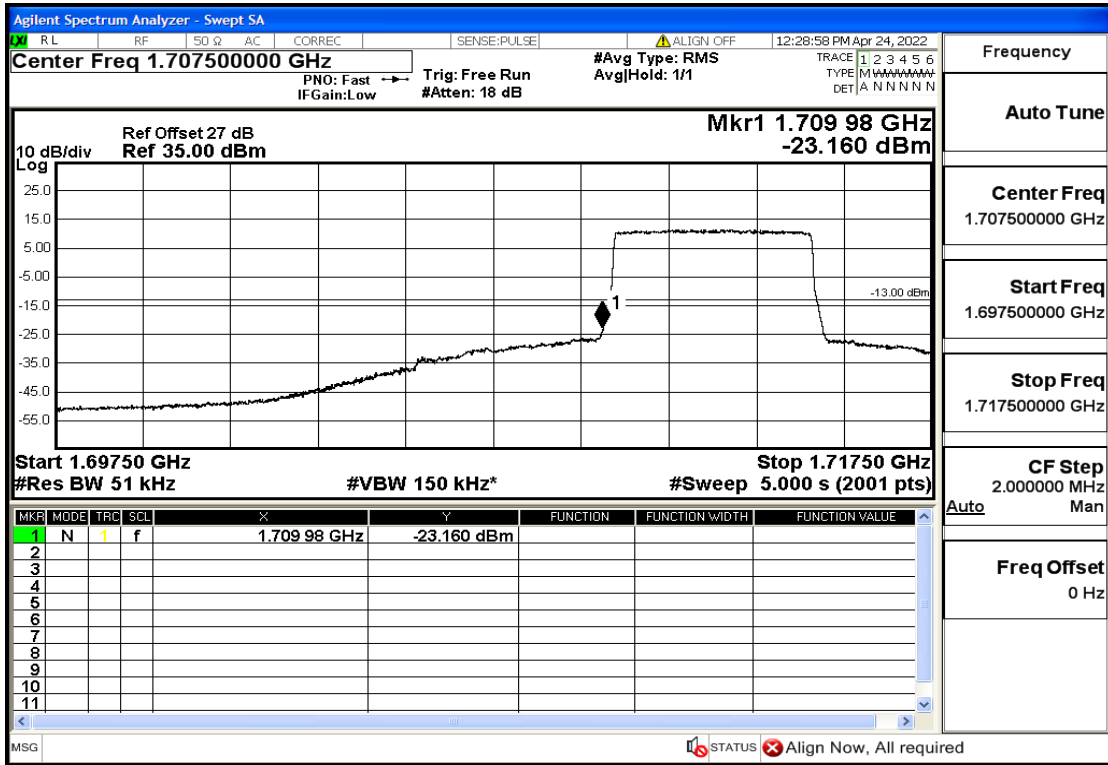

Band4-5-1712.5-16QAM-25#LOW@Pass