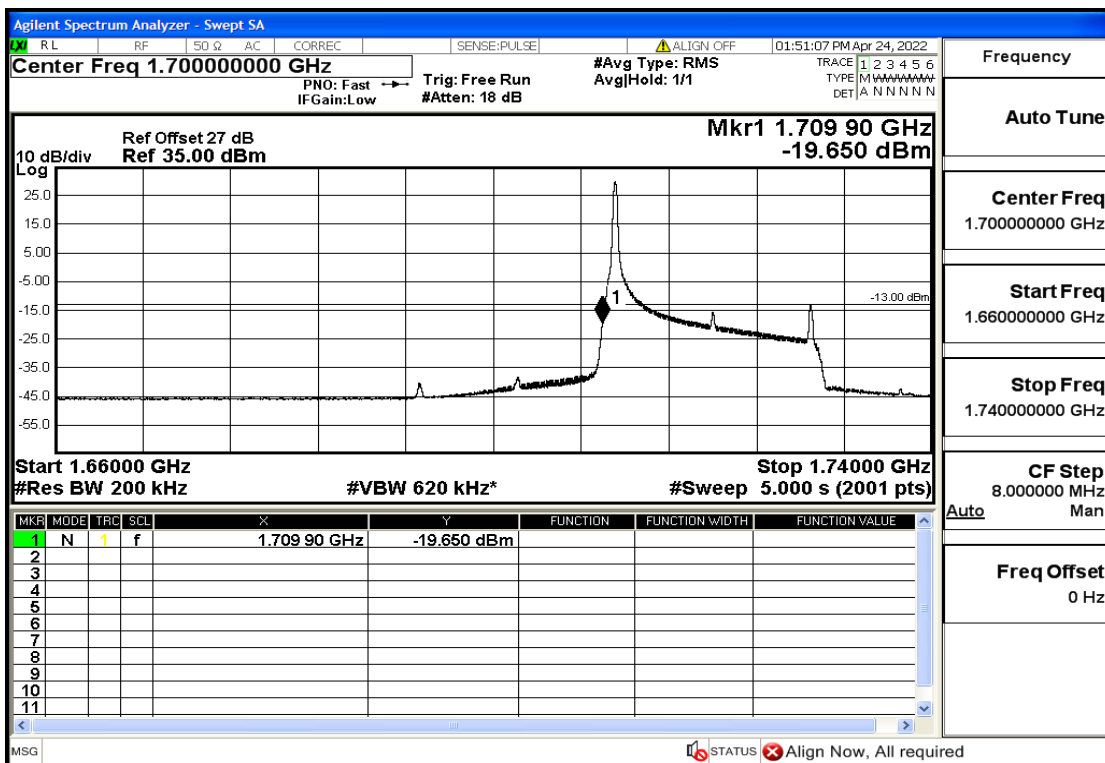

Band4-20-1720-16QAM-1#LOW@Pass