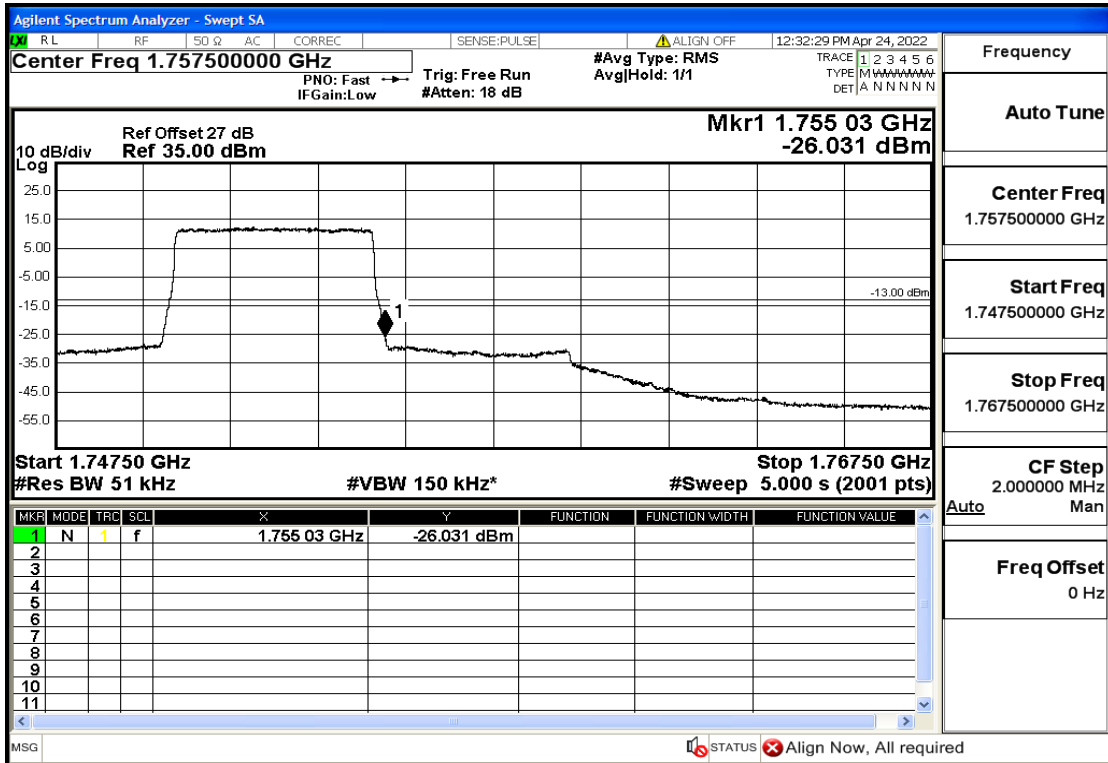

## RF Test Data for LTE (Conducted Measurement)

Product Name: Smart phone

Trade Mark: 

Test Model: K50

FCC ID: 2APX7K50

Band4-3-1753.5-16QAM-15#LOW@Pass

Band4-3-1753.5-16QAM-1#HIGH@Pass

Band4-5-1712.5-QPSK-25#LOW@Pass

Band4-5-1712.5-QPSK-1#LOW@Pass

Band4-5-1712.5-16QAM-25#LOW@Pass

Band4-5-1712.5-16QAM-1#LOW@Pass

Band4-5-1752.5-QPSK-25#LOW@Pass