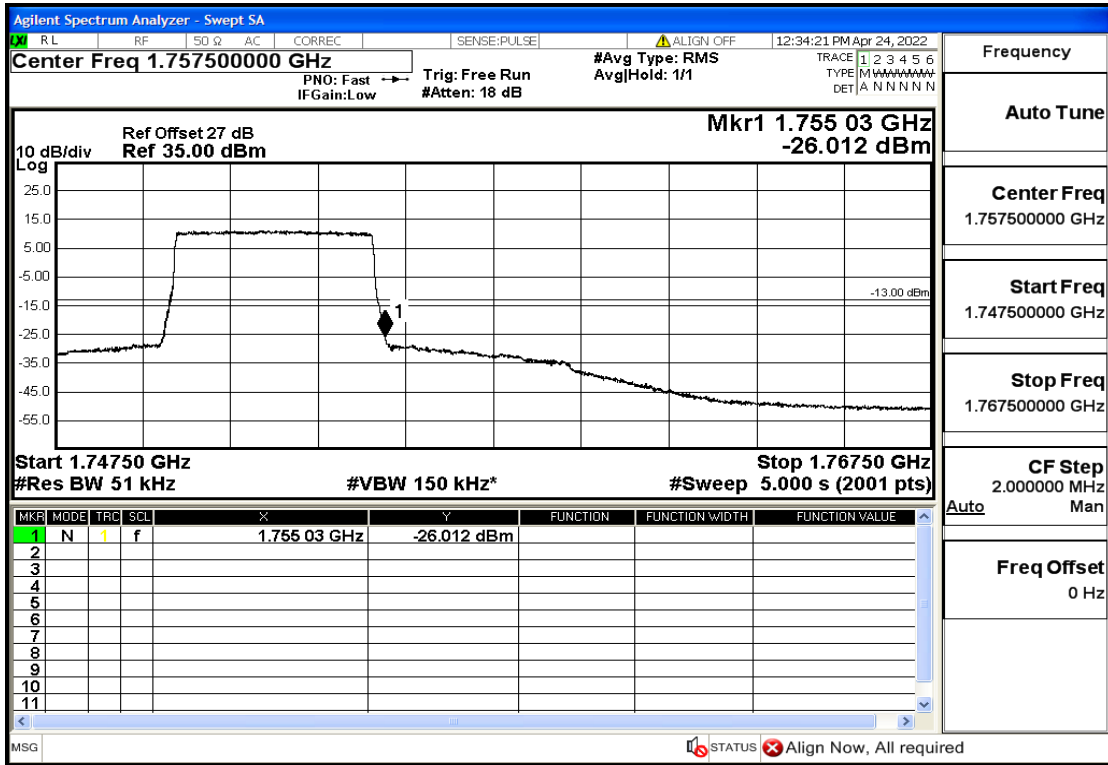

Band4-5-1752.5-16QAM-25#LOW@Pass