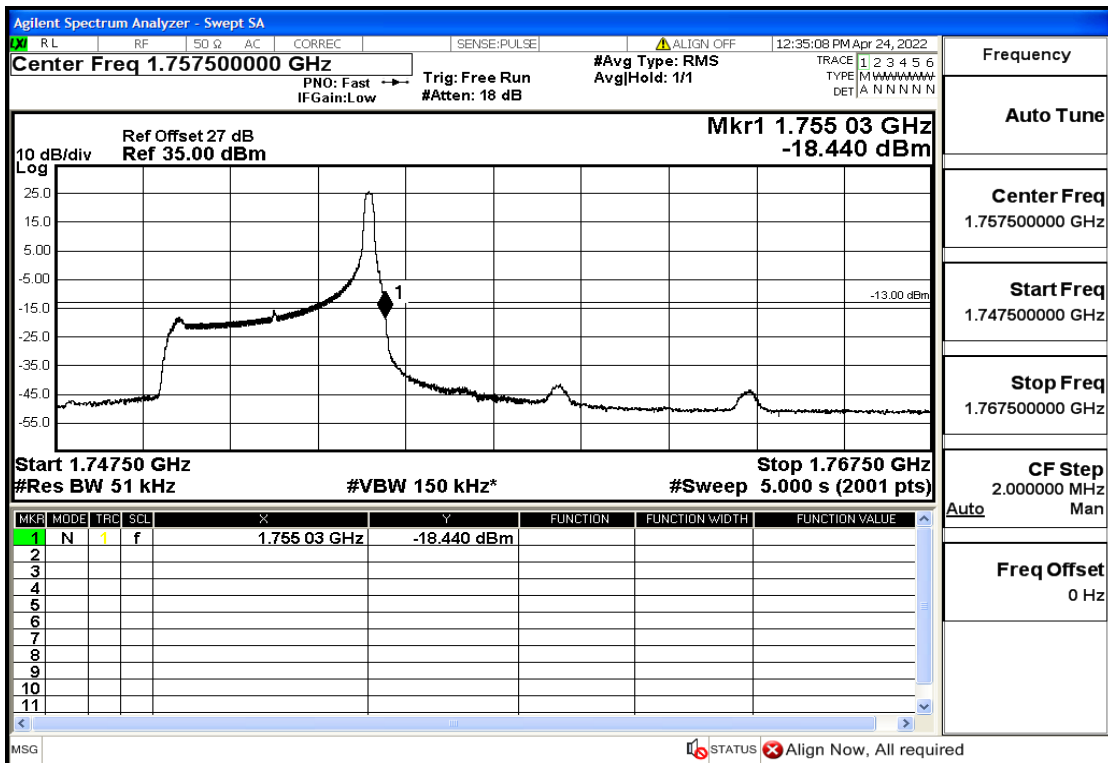

Band4-5-1752.5-16QAM-1#HIGH@Pass