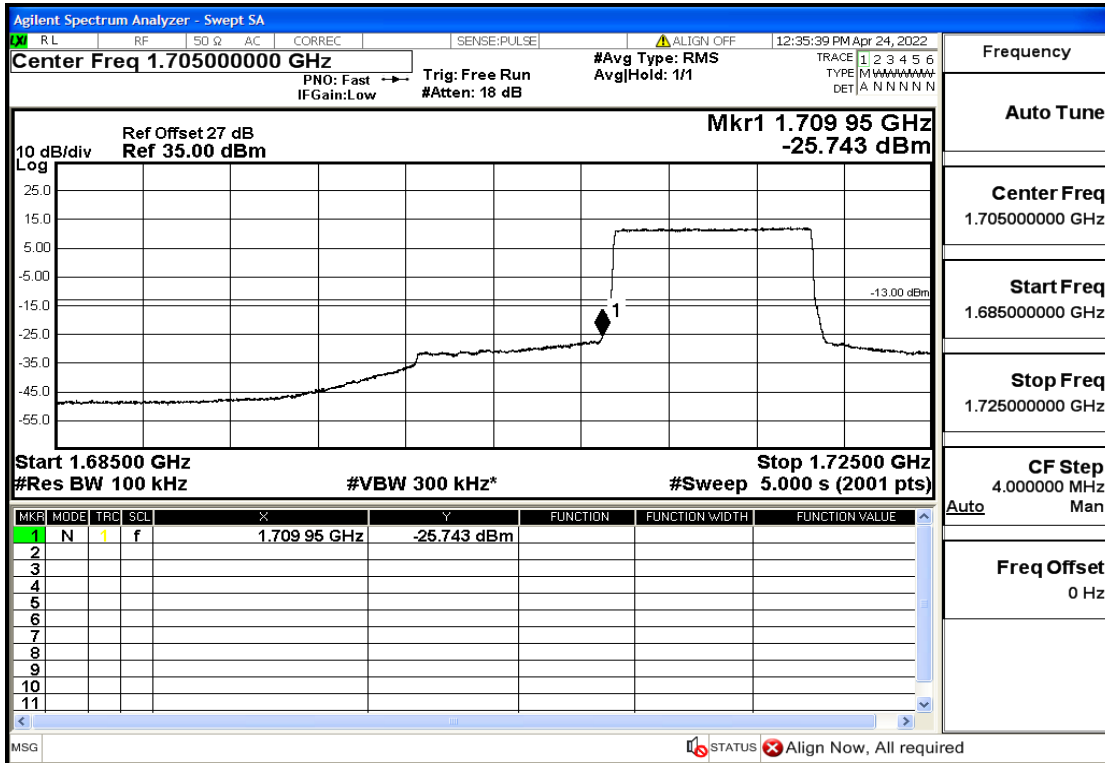

## RF Test Data for LTE (Conducted Measurement)

Product Name: Smart phone

Trade Mark: 

Test Model: K50

FCC ID: 2APX7K50

Band4-5-1752.5-QPSK-1#HIGH@Pass

Band4-5-1752.5-16QAM-25#LOW@Pass

Band4-5-1752.5-16QAM-1#HIGH@Pass

Band4-10-1715-QPSK-50#LOW@Pass

Band4-10-1715-QPSK-1#LOW@Pass

Band4-10-1715-16QAM-50#LOW@Pass

Band4-10-1715-16QAM-1#LOW@Pass