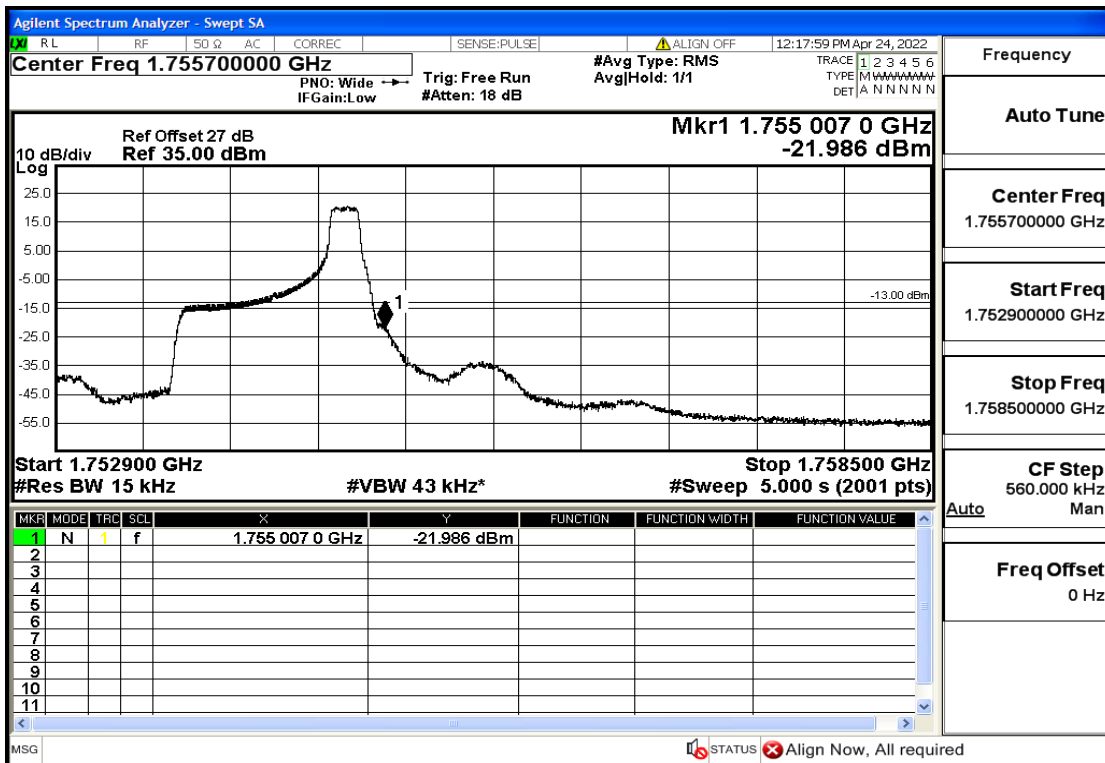

Band4-1.4-1754.3-16QAM-1#HIGH@Pass