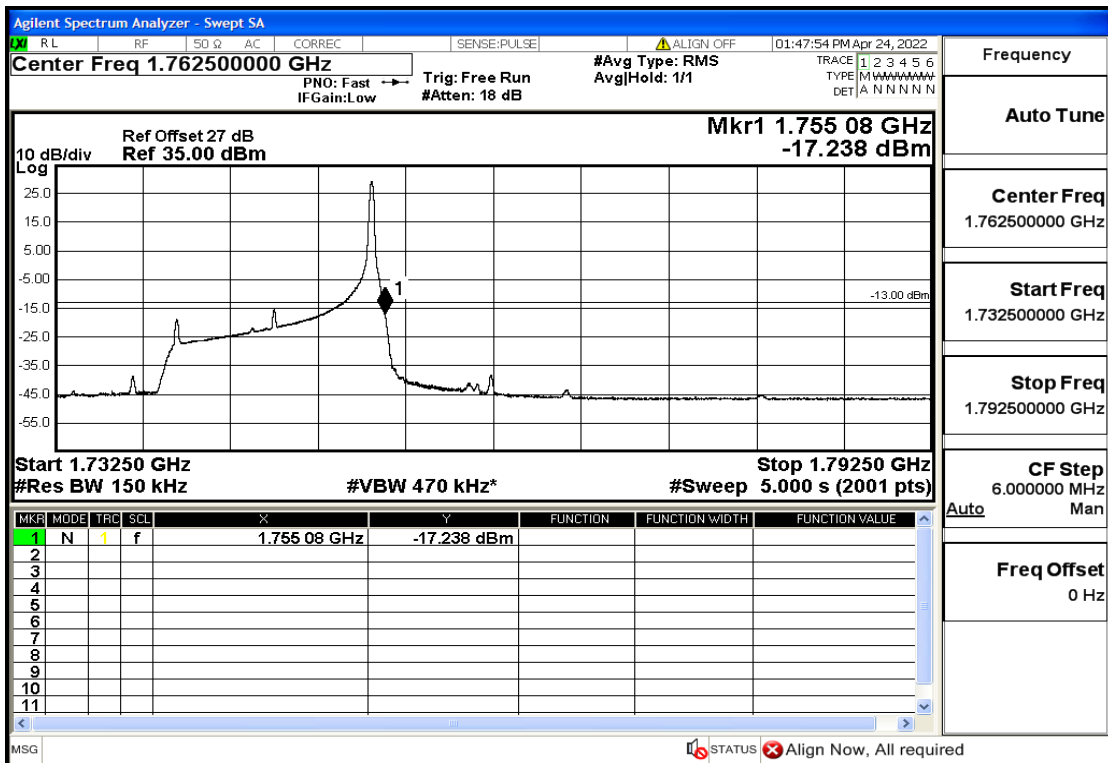

Band4-15-1747.5-16QAM-1#HIGH@Pass