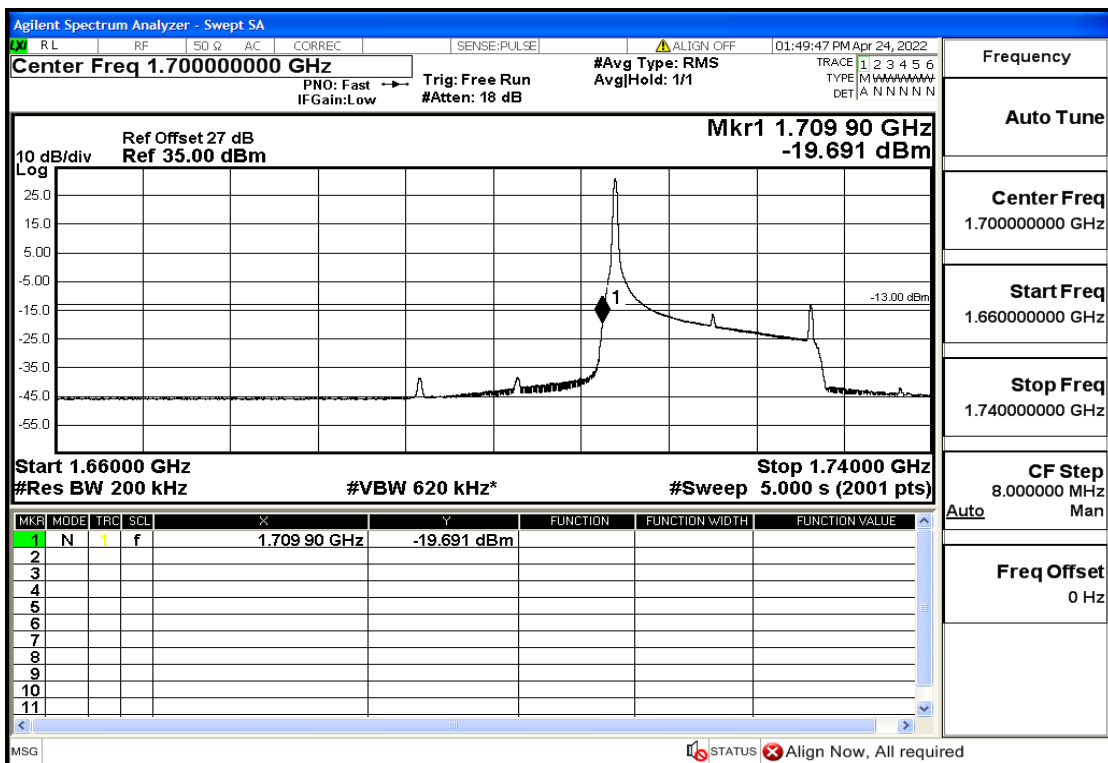

Band4-20-1720-QPSK-1#LOW@Pass