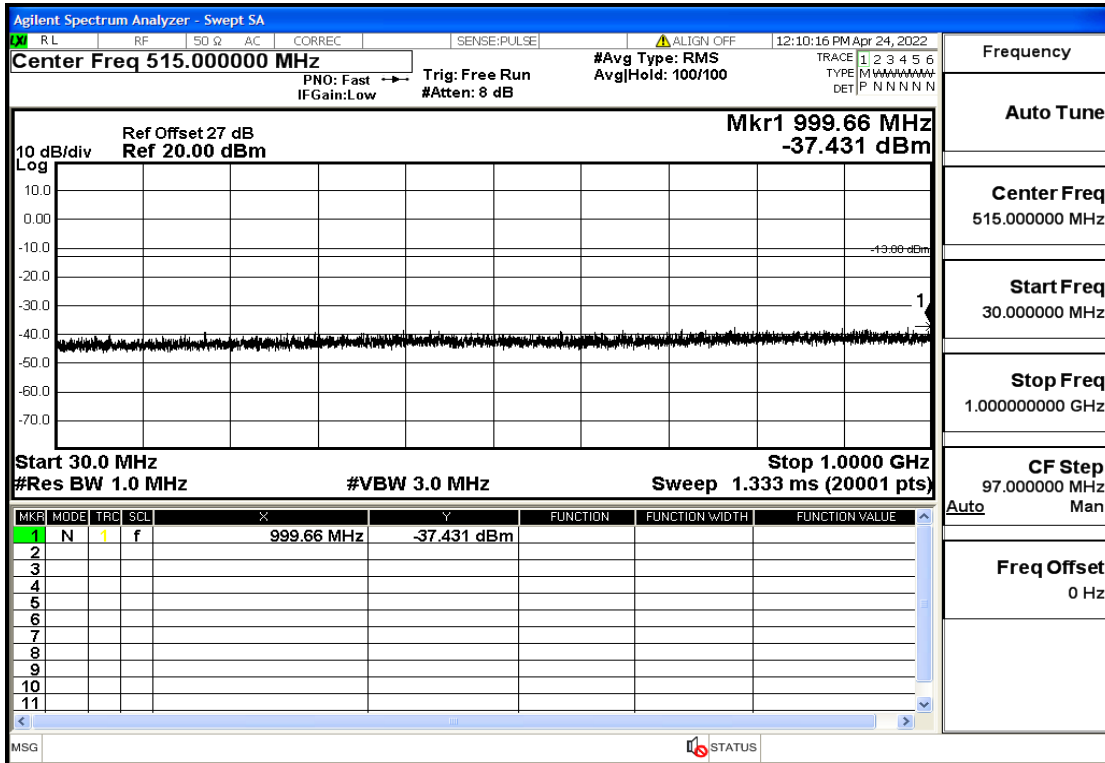

OB4-1.4-1710.7-QPSK-6#LOW@30mHz-1GHz@Pass