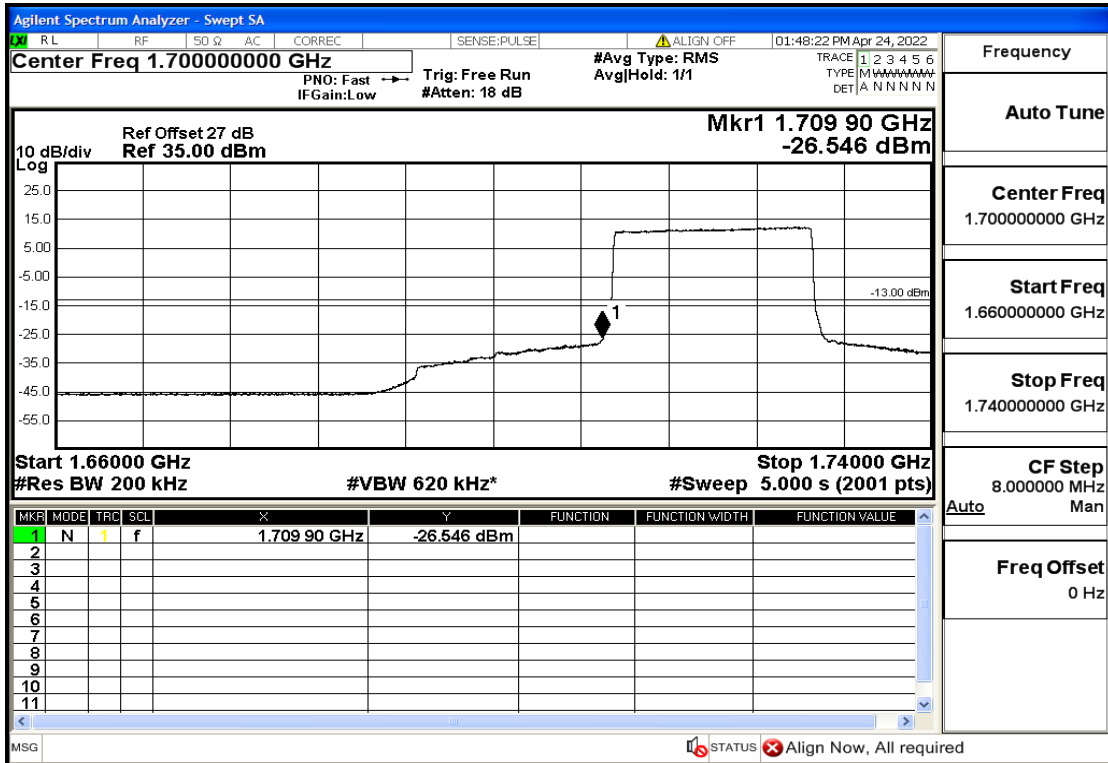

Band4-20-1720-QPSK-100#LOW@Pass