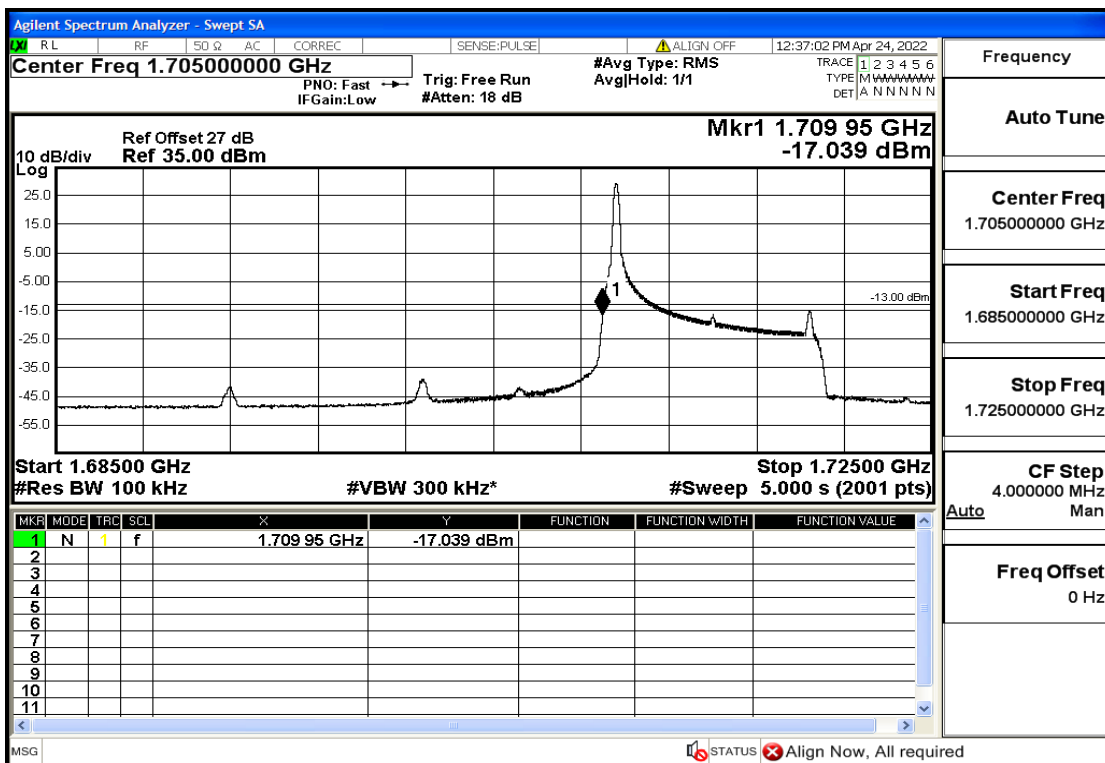

Band4-10-1715-QPSK-1#LOW@Pass