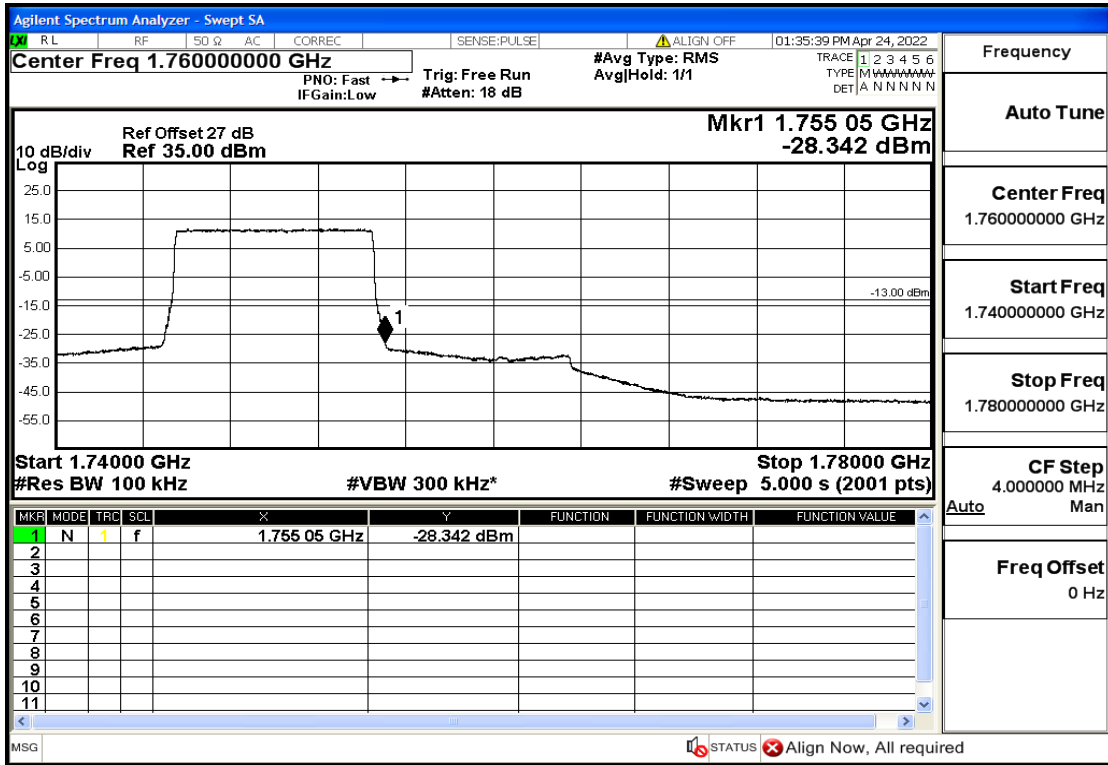

Band4-10-1750-QPSK-50#LOW@Pass