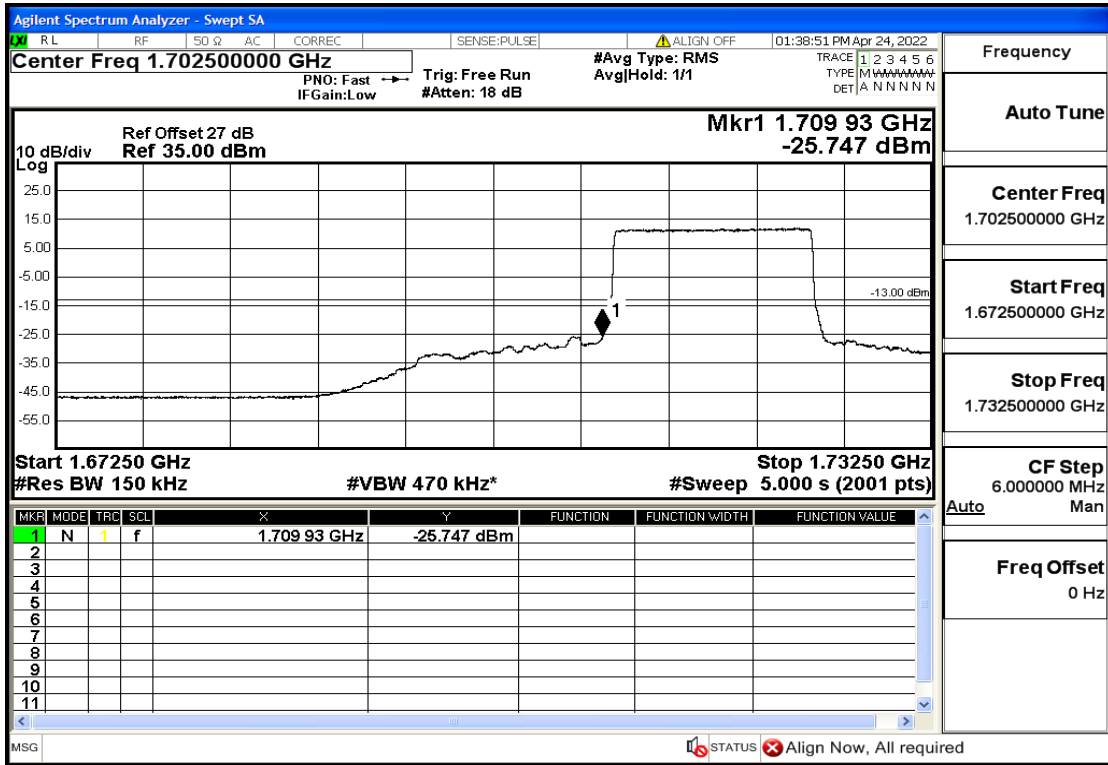

Band4-15-1717.5-QPSK-75#LOW@Pass