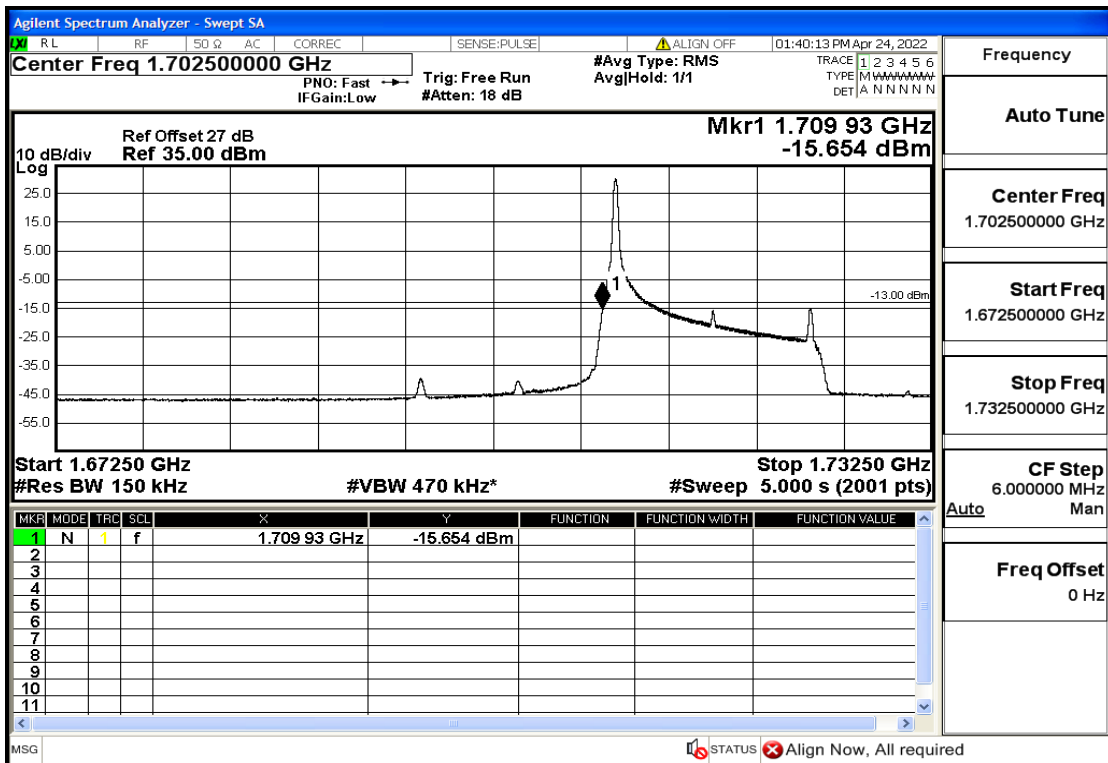

Band4-15-1717.5-QPSK-1#LOW@Pass