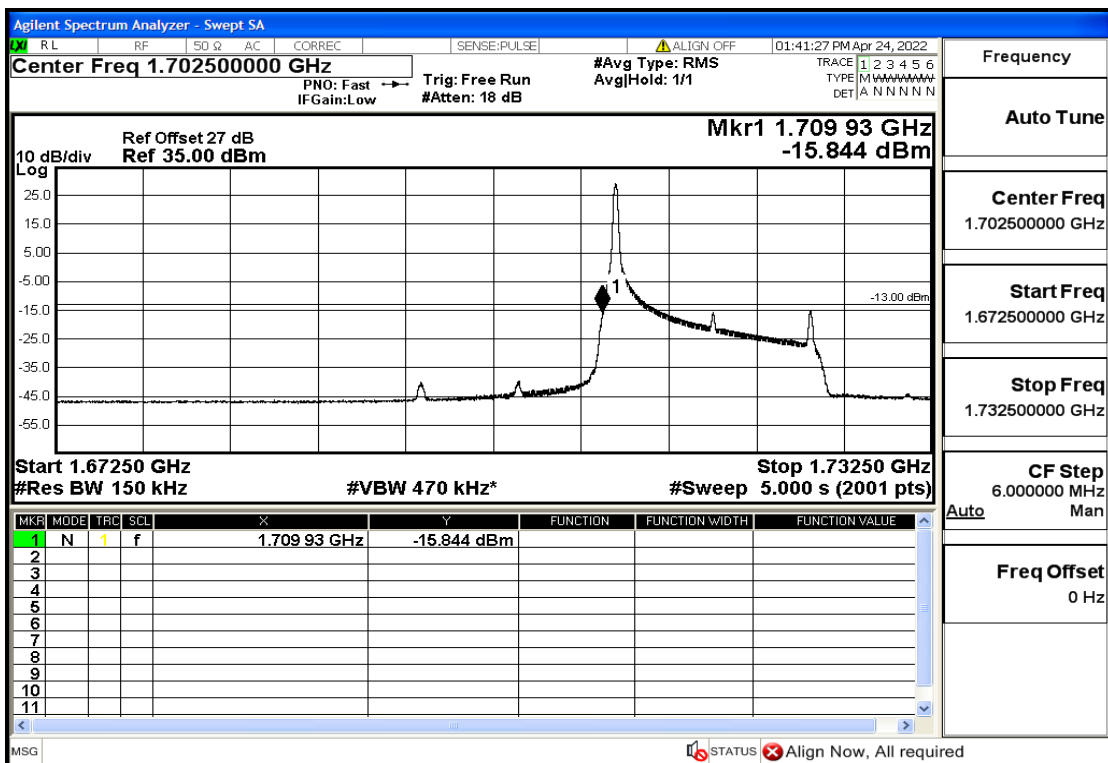

Band4-15-1717.5-16QAM-1#LOW@Pass