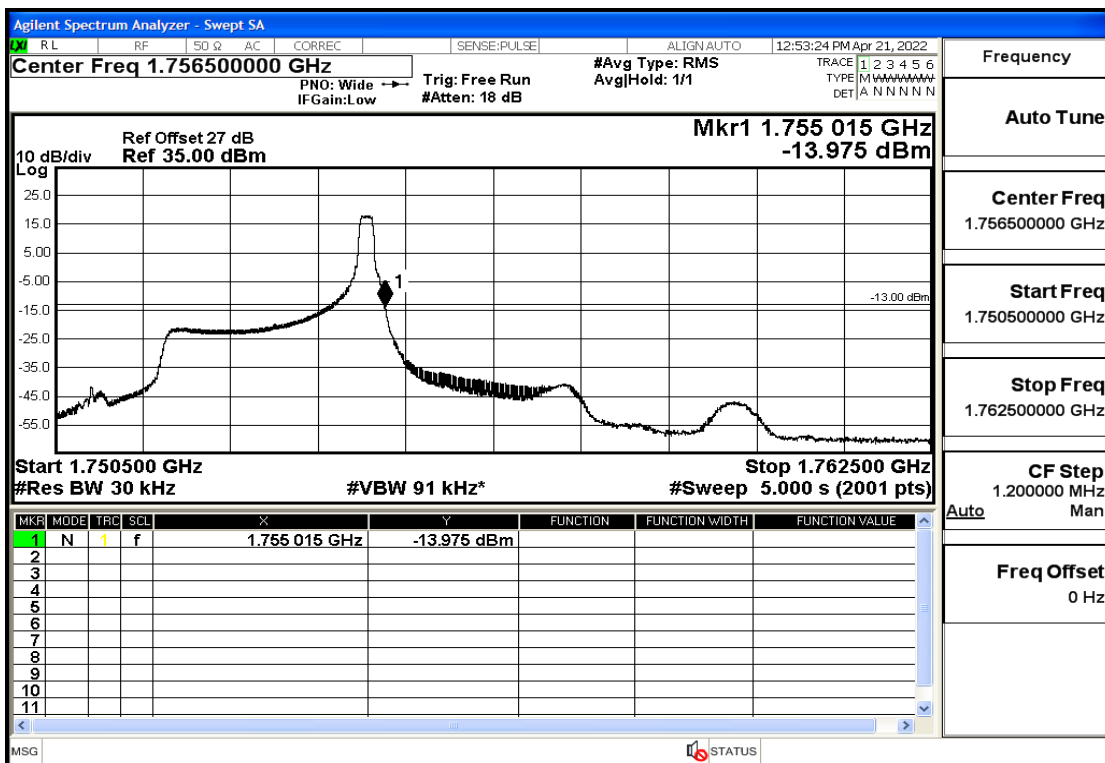

Band4-3-1753.5-16QAM-1#HIGH@Pass