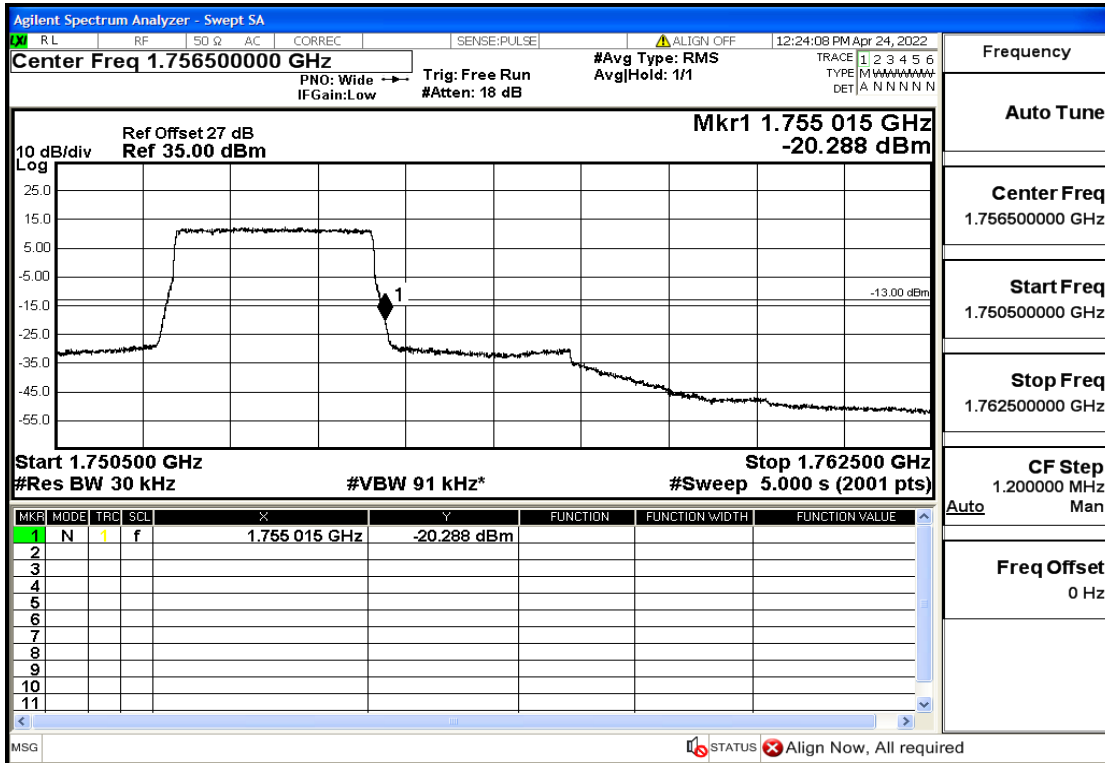

Band4-3-1753.5-QPSK-15#LOW@Pass