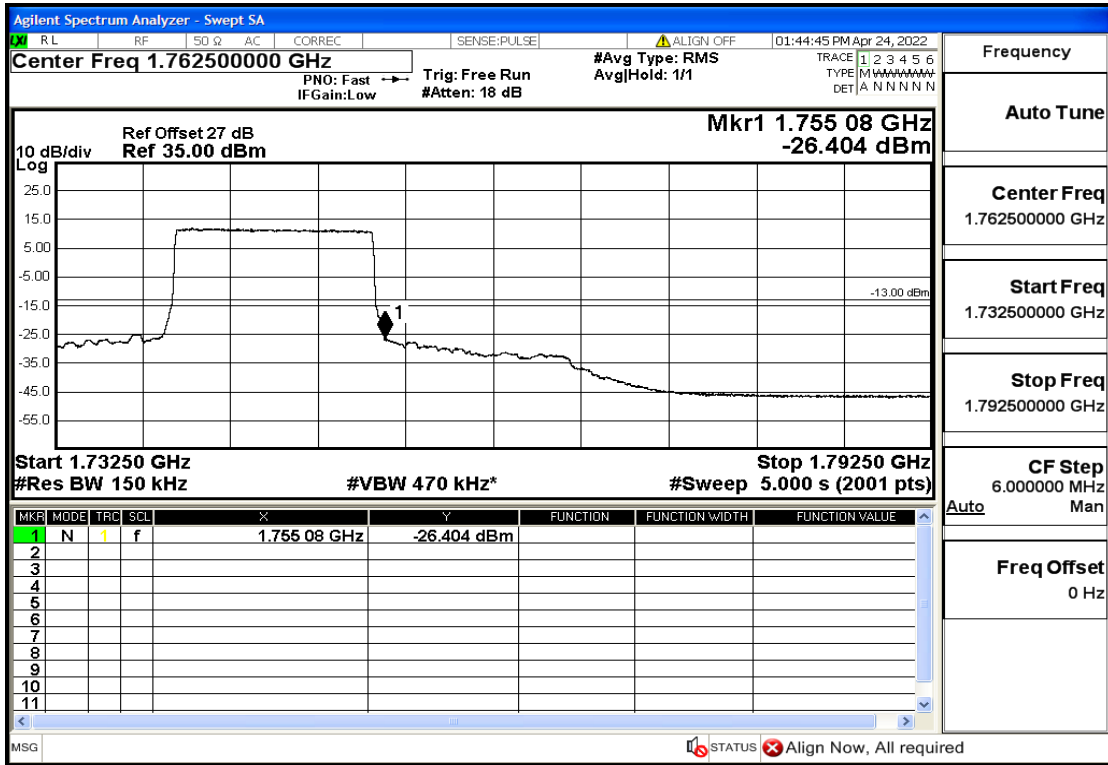

Band4-15-1747.5-QPSK-75#LOW@Pass