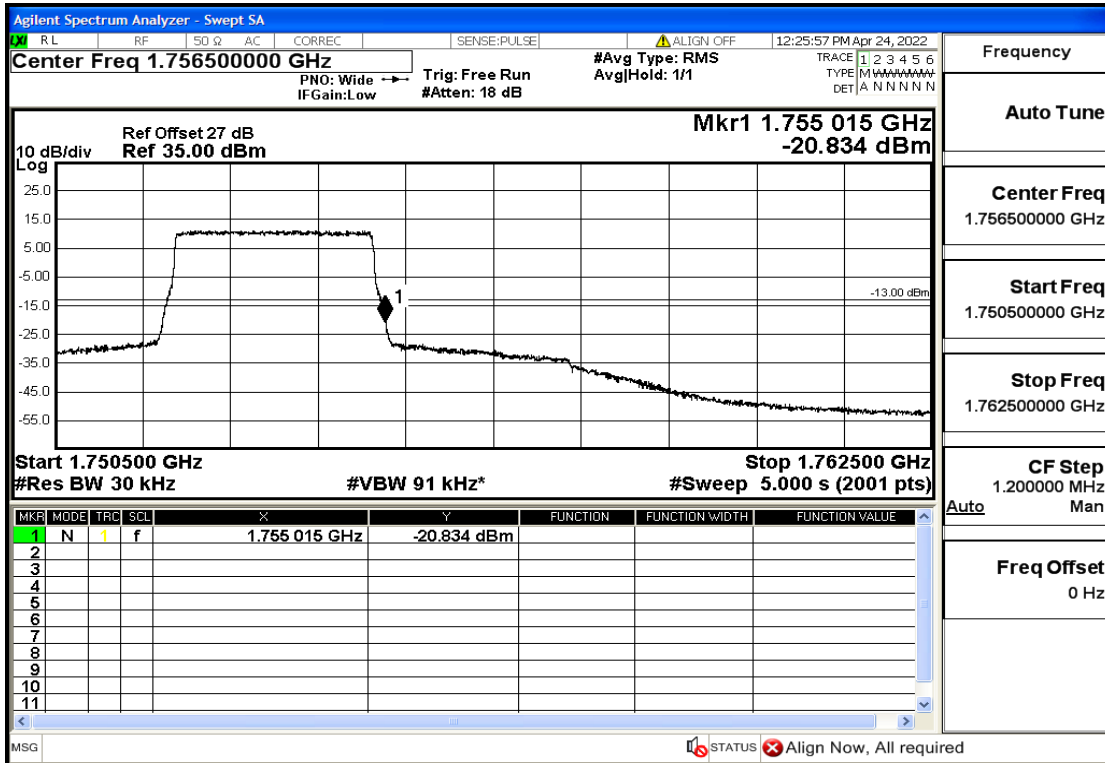

Band4-3-1753.5-16QAM-15#LOW@Pass