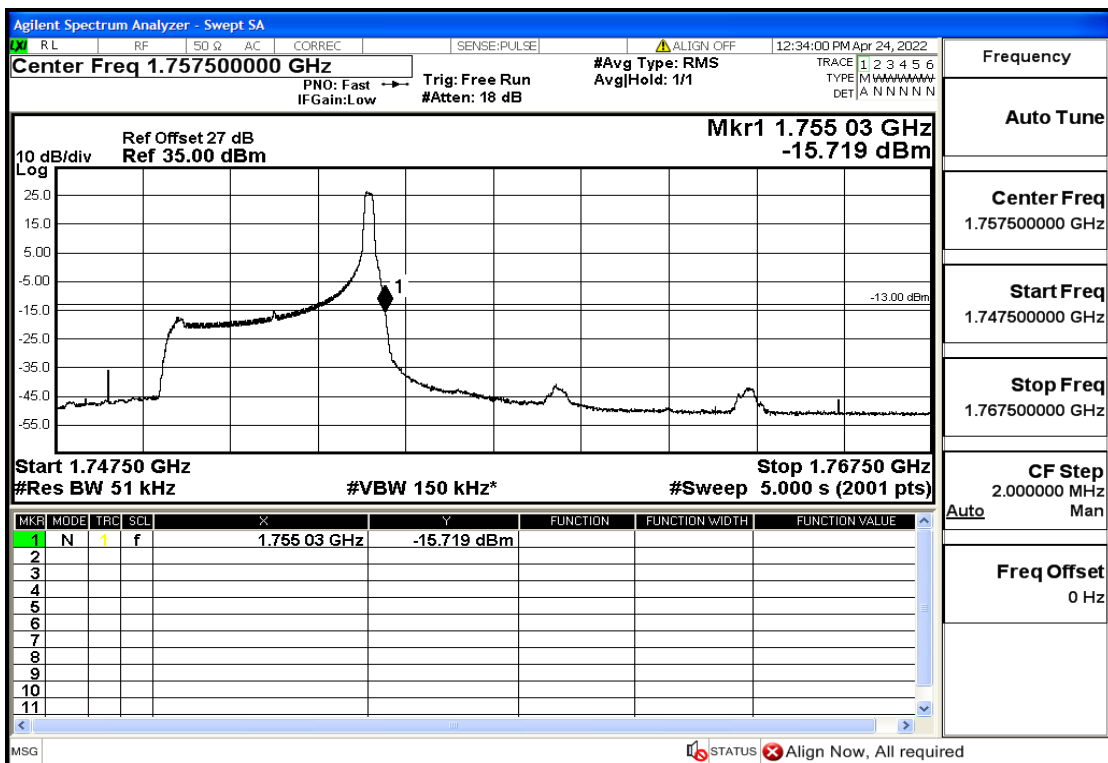

Band4-5-1752.5-QPSK-1#HIGH@Pass