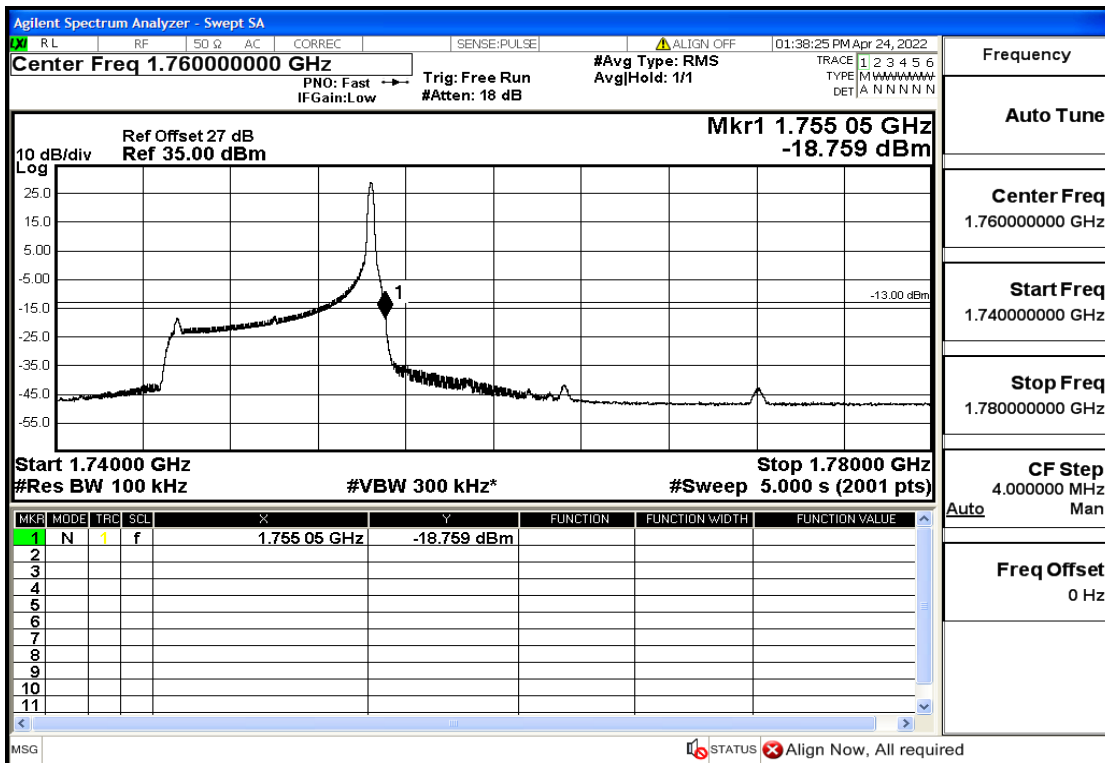

Band4-10-1750-16QAM-1#HIGH@Pass