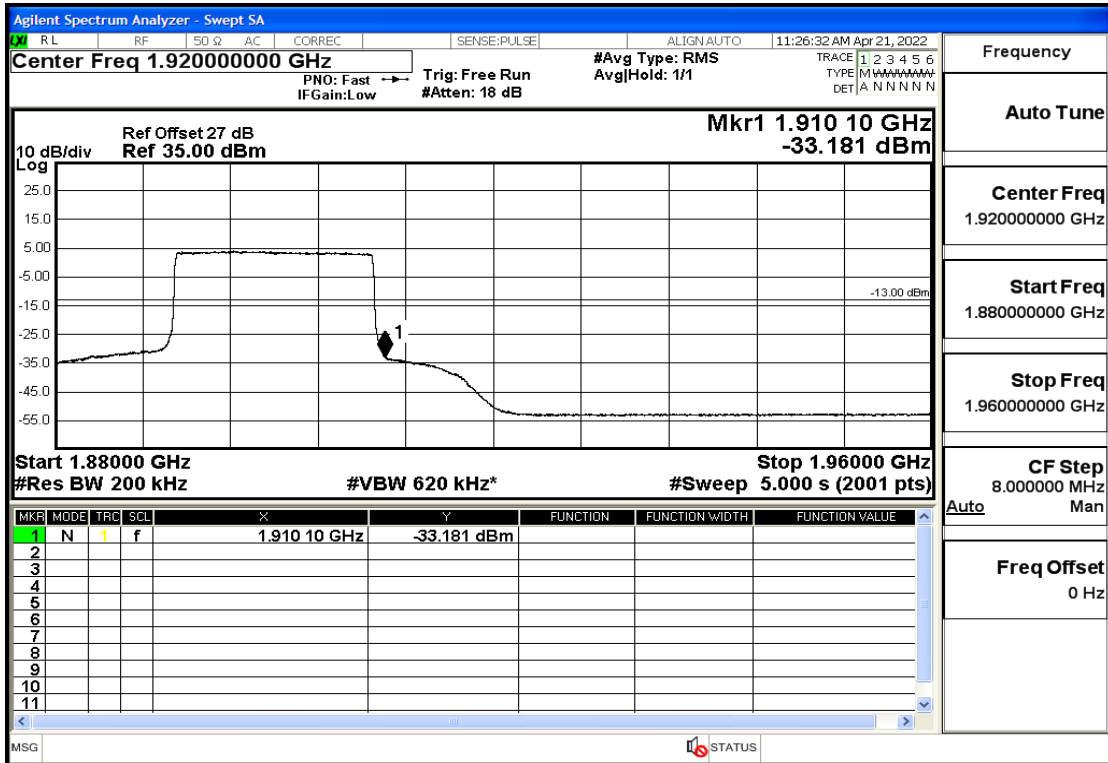

Band2-20-1900-QPSK-100#LOW@Pass