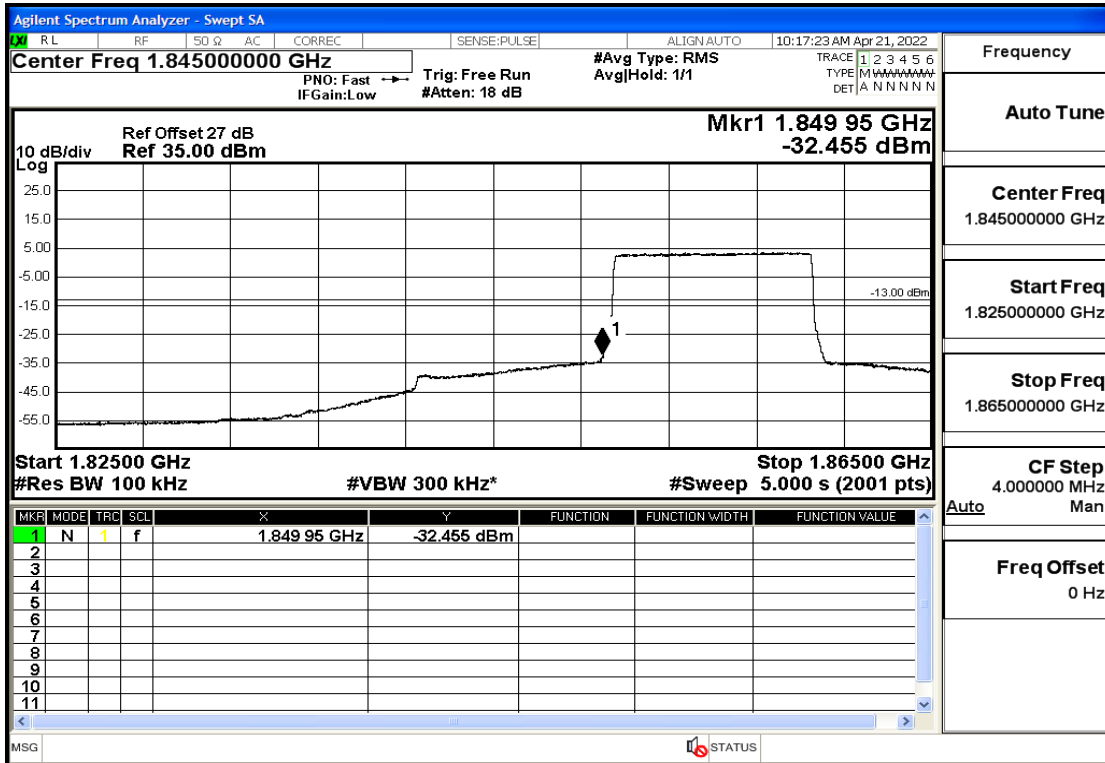

RF Test Data for LTE (Conducted Measurement)

Product Name: Smart phone

Trade Mark: 

Test Model: K50

FCC ID: 2APX7K50

Environmental Conditions

Temperature:	23.8°C
Relative Humidity:	56%
ATM Pressure:	100.0 kPa
Test Engineer:	Anna Hu
Supervised by:	Hugo Chen
Remark:	For LTE Band2

Band2-5-1907.5-QPSK-1#HIGH@Pass

Band2-5-1907.5-16QAM-25#LOW@Pass

Band2-5-1907.5-16QAM-1#HIGH@Pass

Band2-10-1855-QPSK-50#LOW@Pass

Band2-10-1855-QPSK-1#LOW@Pass

Band2-10-1855-16QAM-50#LOW@Pass

Band2-10-1855-16QAM-1#LOW@Pass