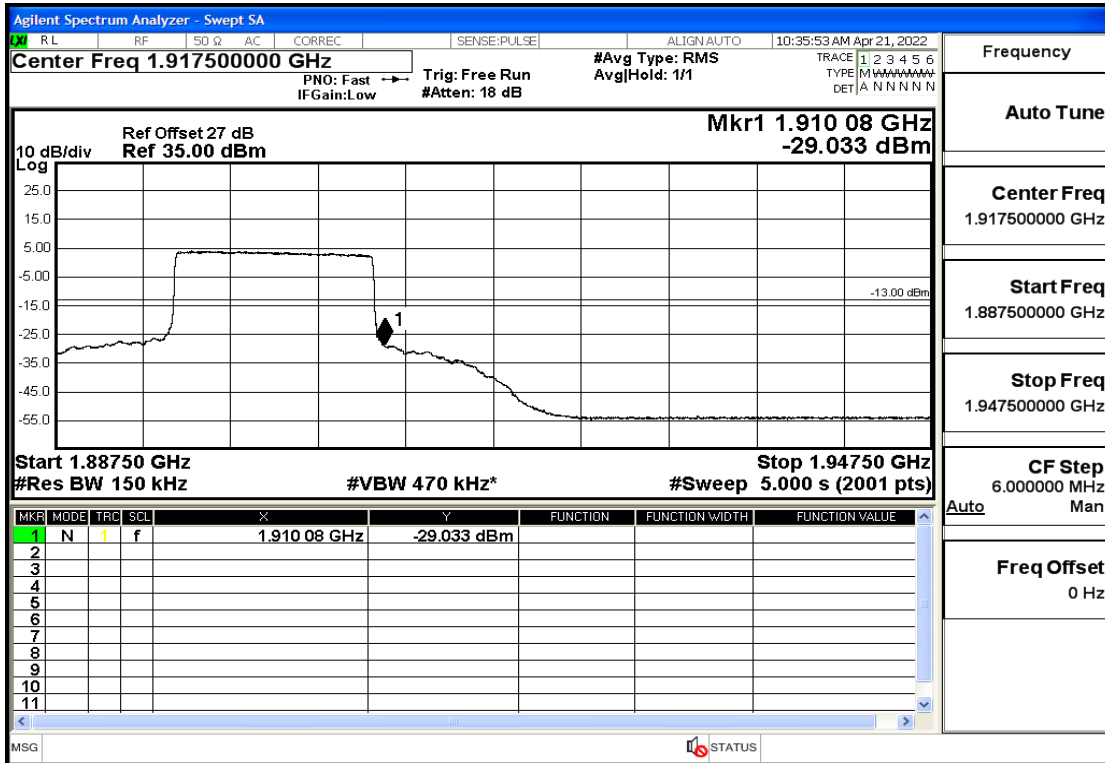

Band2-15-1902.5-QPSK-75#LOW@Pass