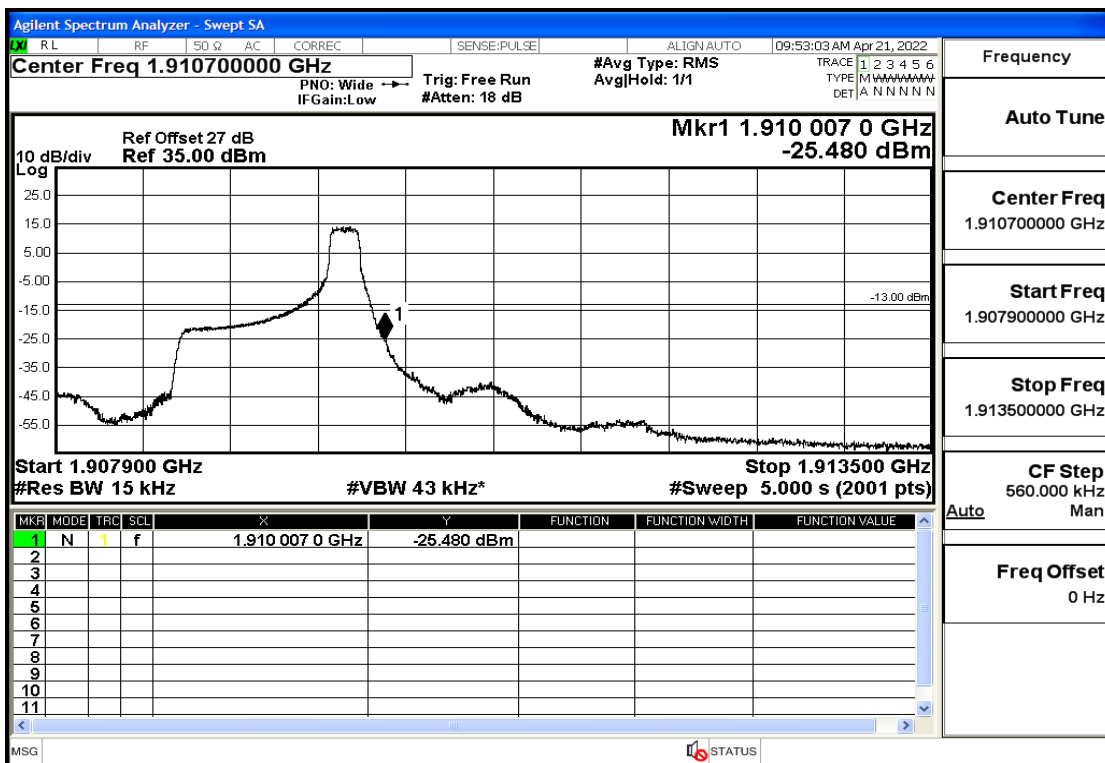

RF Test Data for LTE (Conducted Measurement)

Product Name: Smart phone

Trade Mark: 

Test Model: K50

FCC ID: 2APX7K50

Environmental Conditions

Temperature:	23.8°C
Relative Humidity:	56%
ATM Pressure:	100.0 kPa
Test Engineer:	Anna Hu
Supervised by:	Hugo Chen
Remark:	For LTE Band2

Band2-1.4-1850.7-QPSK-6#LOW@Pass

Band2-1.4-1850.7-QPSK-1#LOW@Pass

Band2-1.4-1850.7-16QAM-6#LOW@Pass

Band2-1.4-1850.7-16QAM-1#LOW@Pass

Band2-1.4-1909.3-QPSK-6#LOW@Pass

Band2-1.4-1909.3-QPSK-1#HIGH@Pass

Band2-1.4-1909.3-16QAM-6#LOW@Pass