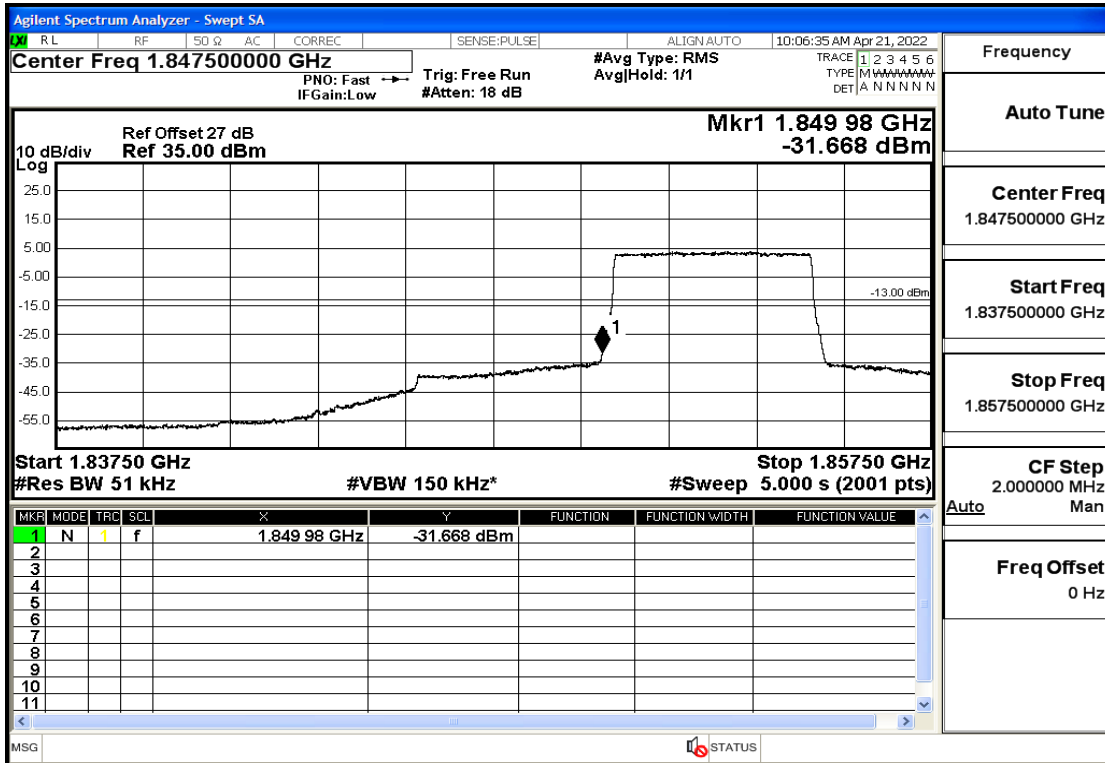

Band2-5-1852.5-QPSK-25#LOW@Pass