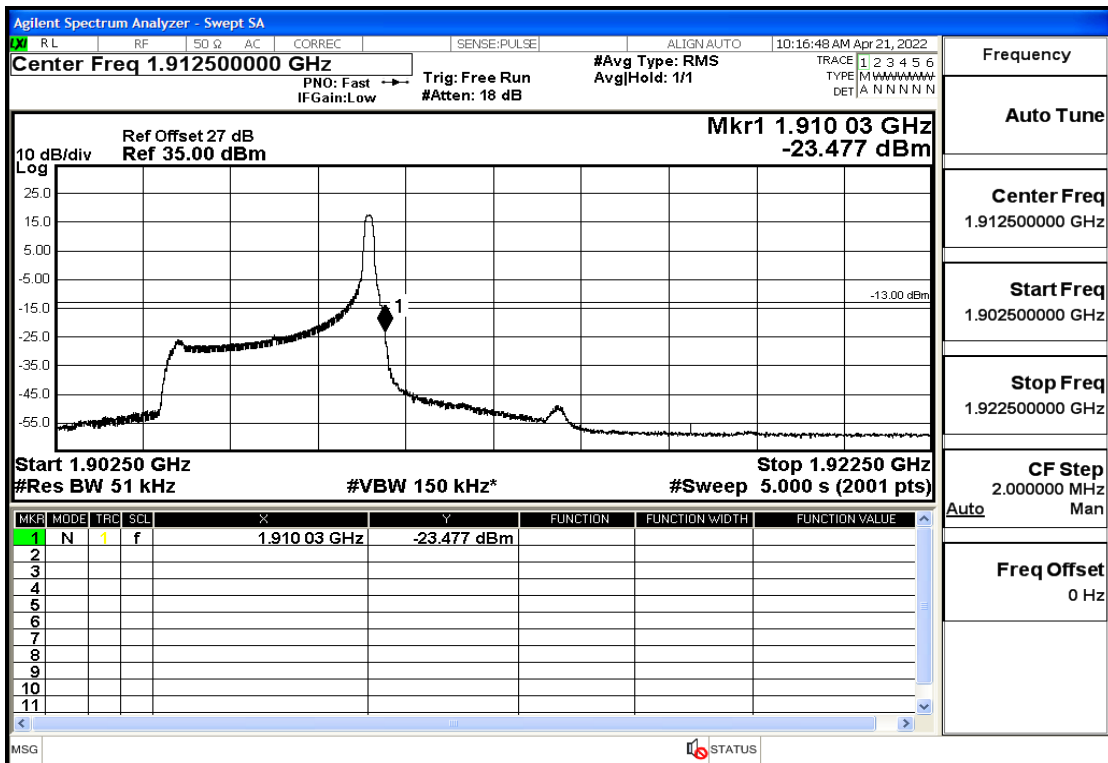

Band2-5-1907.5-16QAM-1#HIGH@Pass