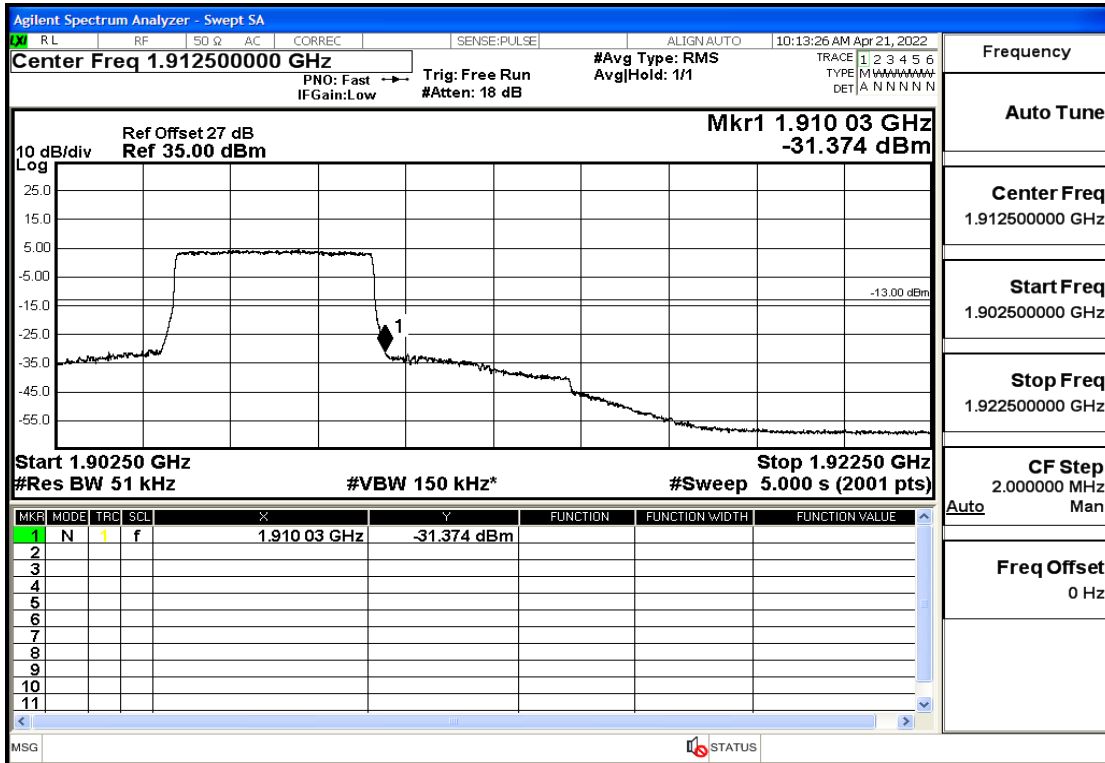

RF Test Data for LTE (Conducted Measurement)

Product Name: Smart phone

Trade Mark: 

Test Model: K50

FCC ID: 2APX7K50

Environmental Conditions

Temperature:	23.8°C
Relative Humidity:	56%
ATM Pressure:	100.0 kPa
Test Engineer:	Anna Hu
Supervised by:	Hugo Chen
Remark:	For LTE Band2

Band2-3-1908.5-16QAM-15#LOW@Pass

Band2-3-1908.5-16QAM-1#HIGH@Pass

Band2-5-1852.5-QPSK-25#LOW@Pass

Band2-5-1852.5-QPSK-1#LOW@Pass

Band2-5-1852.5-16QAM-25#LOW@Pass

Band2-5-1852.5-16QAM-1#LOW@Pass

Band2-5-1907.5-QPSK-25#LOW@Pass