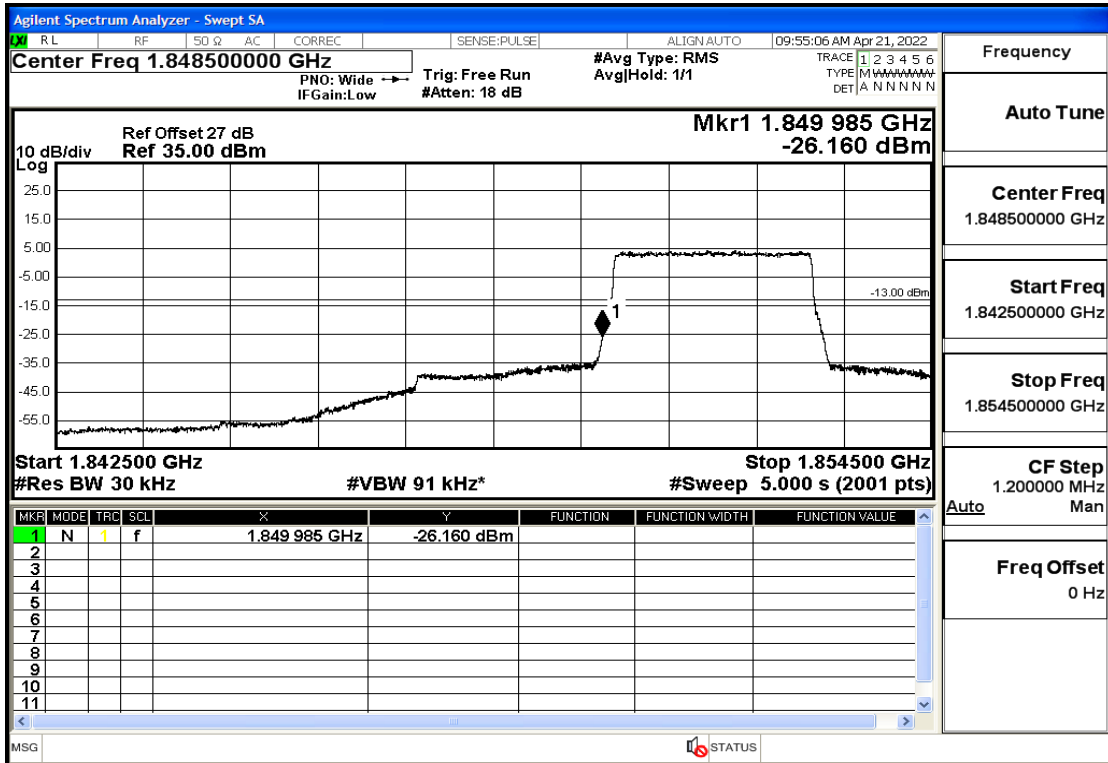

Band2-3-1851.5-QPSK-15#LOW@Pass