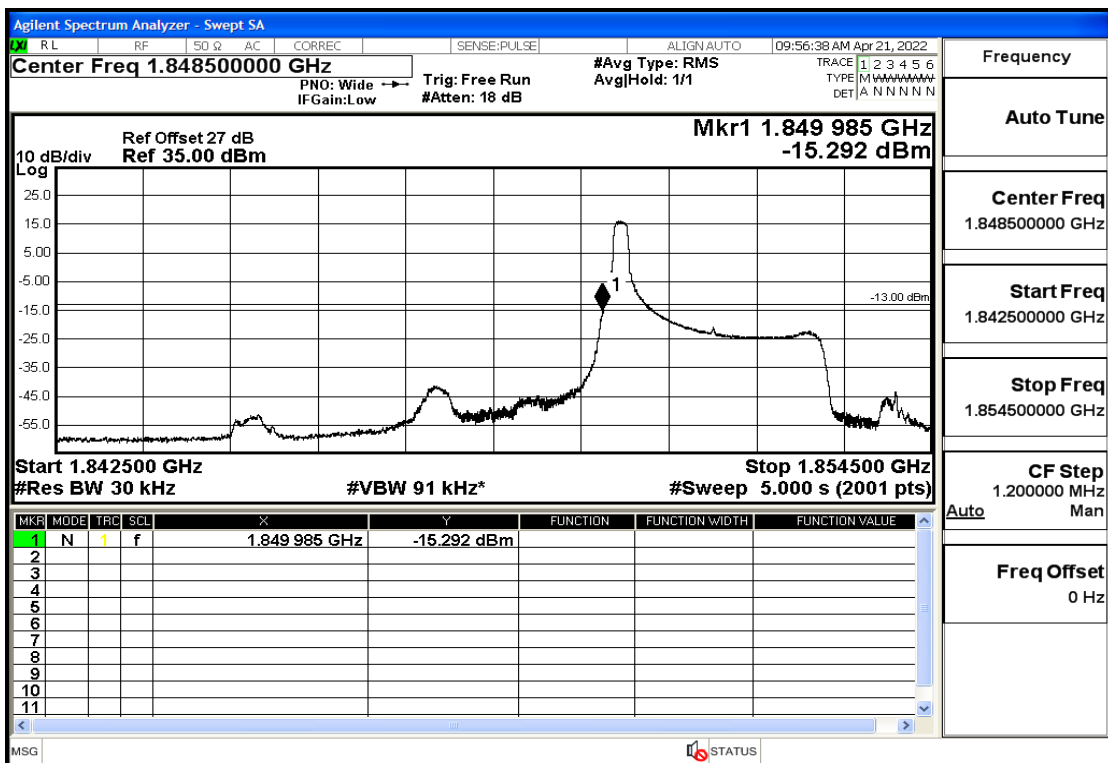

Band2-3-1851.5-QPSK-1#LOW@Pass