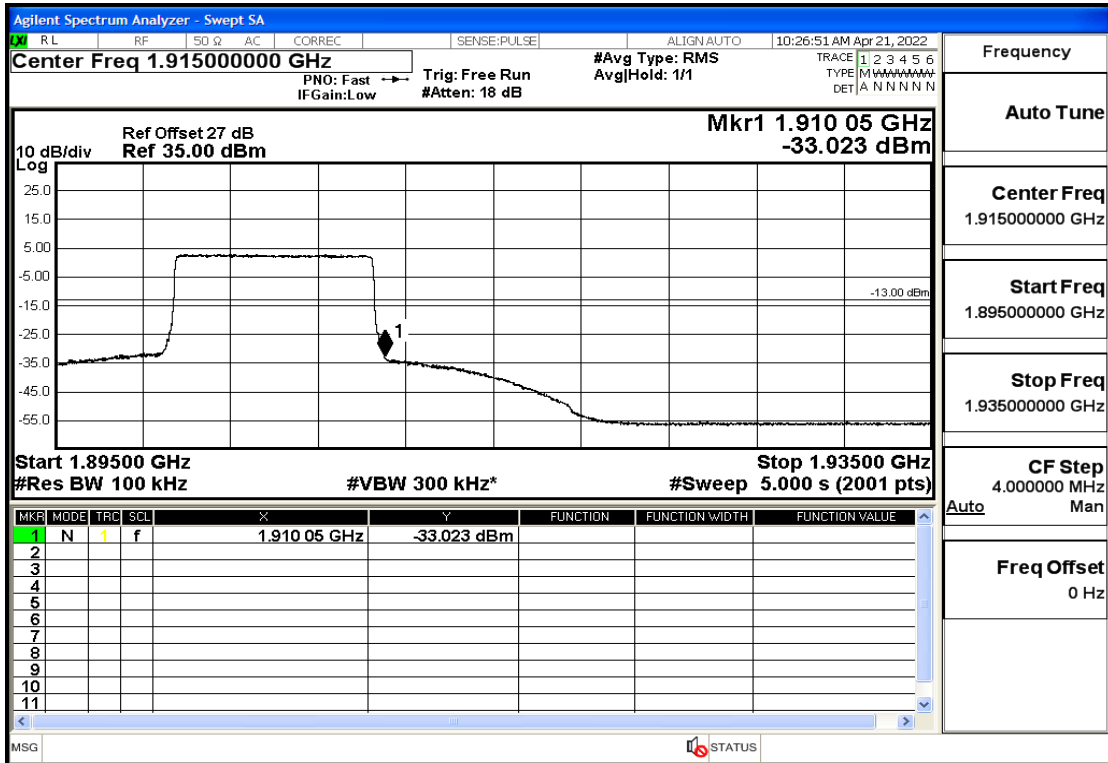

Band2-10-1905-16QAM-50#LOW@Pass