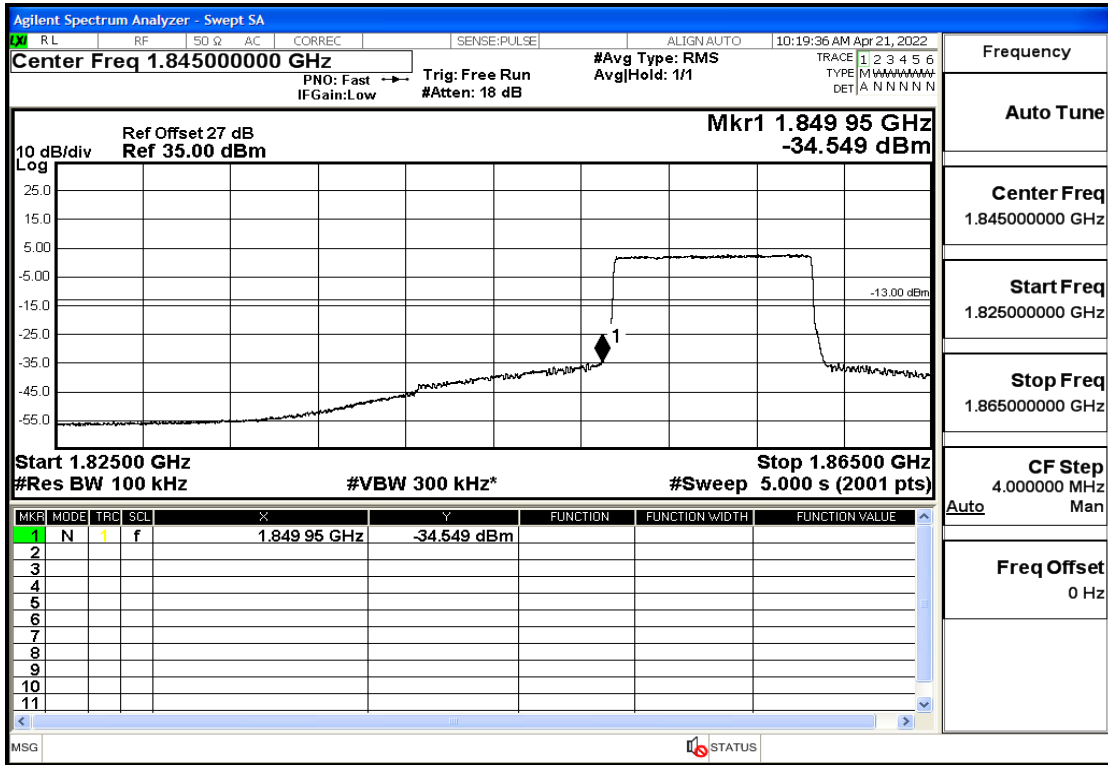

Band2-10-1855-16QAM-50#LOW@Pass