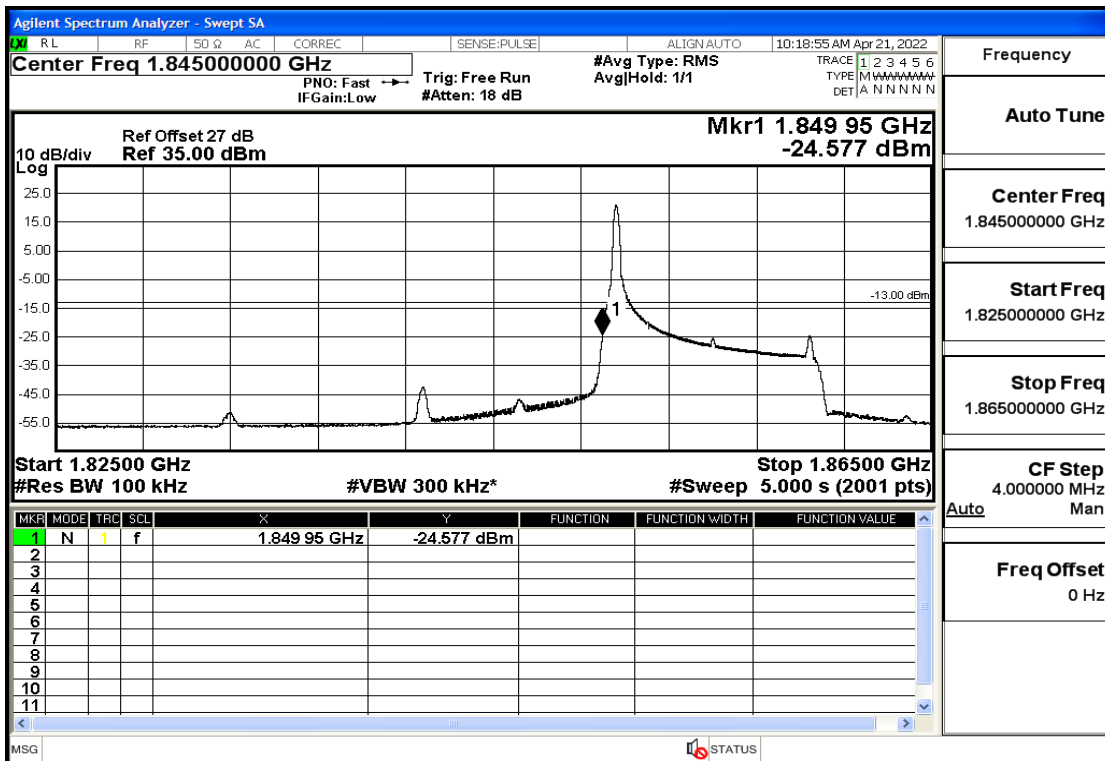

Band2-10-1855-QPSK-1#LOW@Pass