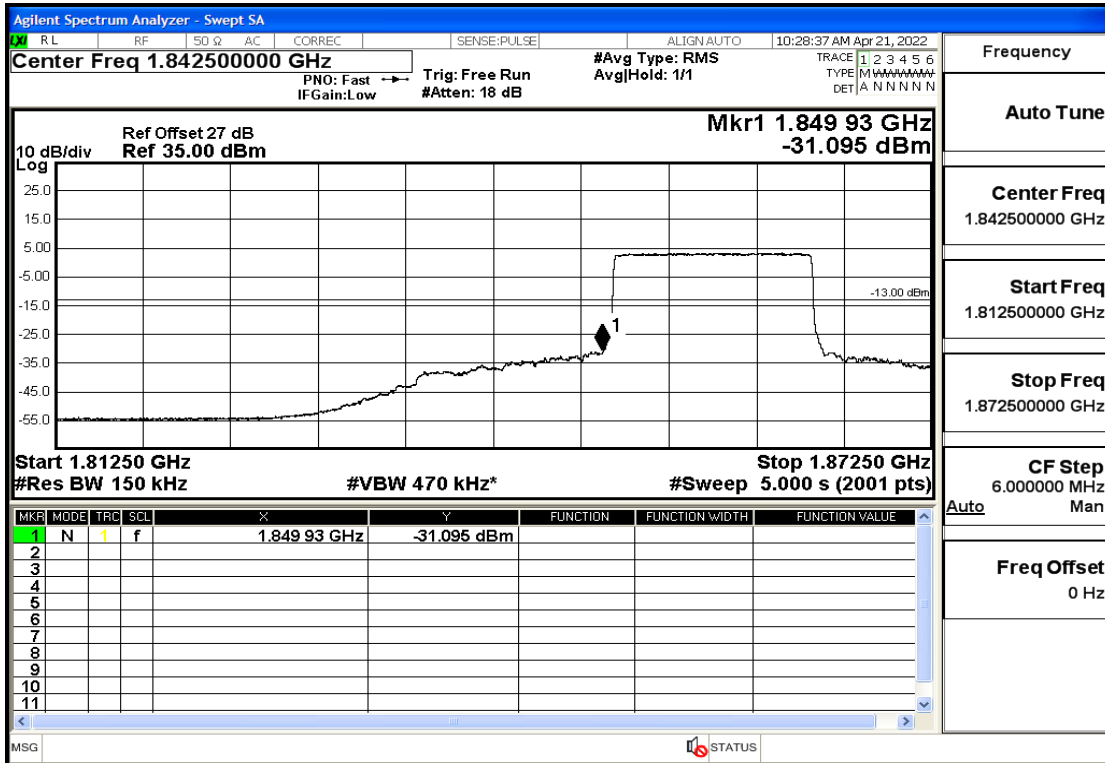

RF Test Data for LTE (Conducted Measurement)

Product Name: Smart phone

Trade Mark: 

Test Model: K50

FCC ID: 2APX7K50

Environmental Conditions

Temperature:	23.8°C
Relative Humidity:	56%
ATM Pressure:	100.0 kPa
Test Engineer:	Anna Hu
Supervised by:	Hugo Chen
Remark:	For LTE Band2

Band2-10-1905-QPSK-50#LOW@Pass

Band2-10-1905-QPSK-1#HIGH@Pass

Band2-10-1905-16QAM-50#LOW@Pass

Band2-10-1905-16QAM-1#HIGH@Pass

Band2-15-1857.5-QPSK-75#LOW@Pass

Band2-15-1857.5-QPSK-1#LOW@Pass

Band2-15-1857.5-16QAM-75#LOW@Pass