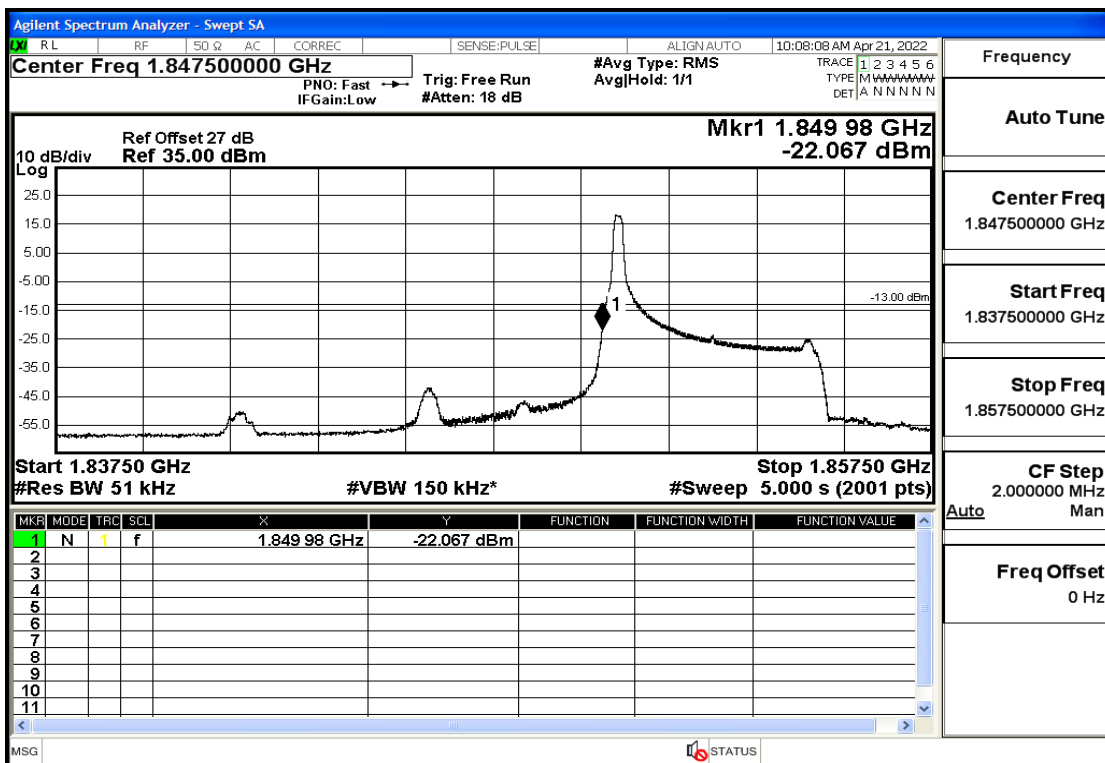

RF Test Data for LTE (Conducted Measurement)

Product Name: Smart phone

Trade Mark: 

Test Model: K50

FCC ID: 2APX7K50

Environmental Conditions

Temperature:	23.8°C
Relative Humidity:	56%
ATM Pressure:	100.0 kPa
Test Engineer:	Anna Hu
Supervised by:	Hugo Chen
Remark:	For LTE Band2

Band2-3-1908.5-16QAM-15#LOW@Pass

Band2-3-1908.5-16QAM-1#HIGH@Pass

Band2-5-1852.5-QPSK-25#LOW@Pass

Band2-5-1852.5-QPSK-1#LOW@Pass

Band2-5-1852.5-16QAM-25#LOW@Pass

Band2-5-1852.5-16QAM-1#LOW@Pass

Band2-5-1907.5-QPSK-25#LOW@Pass