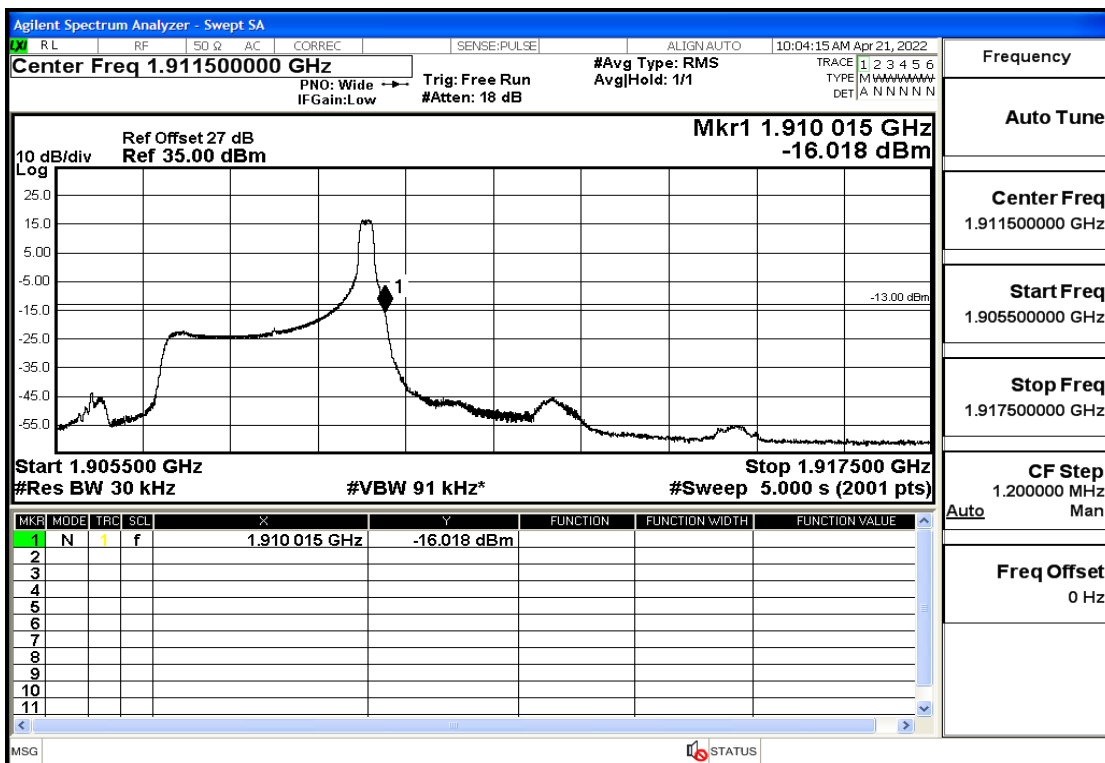

RF Test Data for LTE (Conducted Measurement)

Product Name: Smart phone

Trade Mark: 

Test Model: K50

FCC ID: 2APX7K50

Environmental Conditions

Temperature:	23.8°C
Relative Humidity:	56%
ATM Pressure:	100.0 kPa
Test Engineer:	Anna Hu
Supervised by:	Hugo Chen
Remark:	For LTE Band2

Band2-1.4-1909.3-16QAM-1#HIGH@Pass

Band2-3-1851.5-QPSK-15#LOW@Pass

Band2-3-1851.5-QPSK-1#LOW@Pass

Band2-3-1851.5-16QAM-15#LOW@Pass

Band2-3-1851.5-16QAM-1#LOW@Pass

Band2-3-1908.5-QPSK-15#LOW@Pass

Band2-3-1908.5-QPSK-1#HIGH@Pass