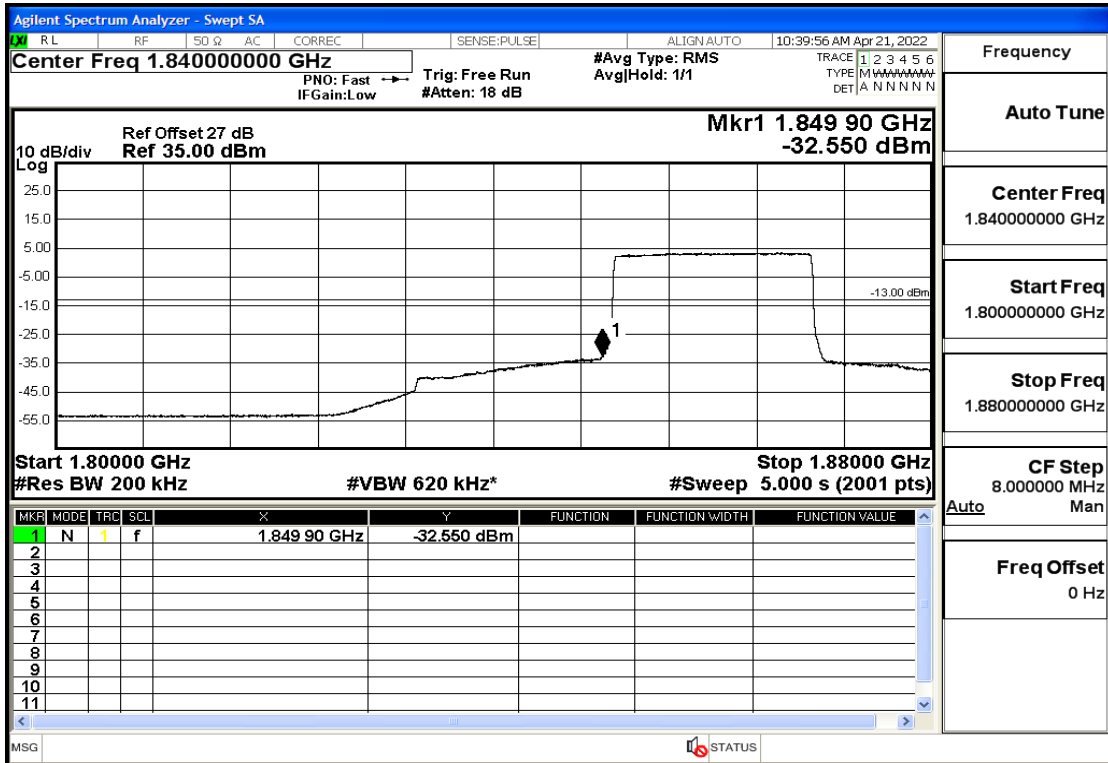

Band2-20-1860-QPSK-100#LOW@Pass