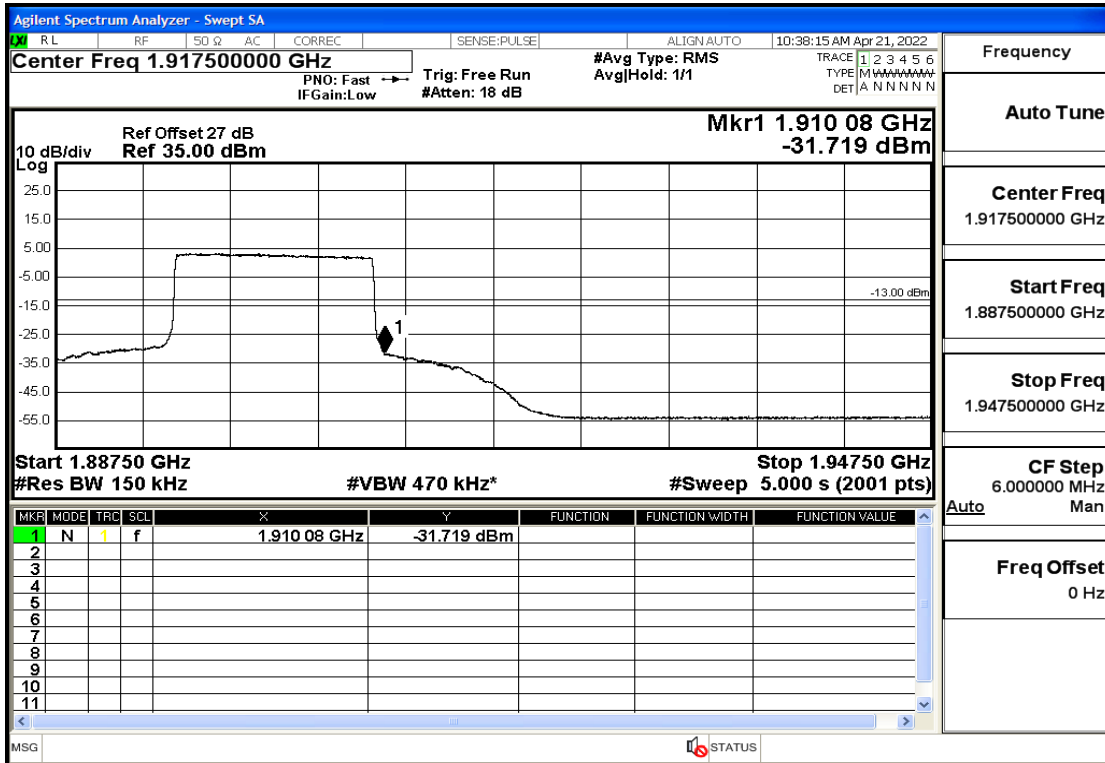

RF Test Data for LTE (Conducted Measurement)

Product Name: Smart phone

Trade Mark: 

Test Model: K50

FCC ID: 2APX7K50

Environmental Conditions

Temperature:	23.8°C
Relative Humidity:	56%
ATM Pressure:	100.0 kPa
Test Engineer:	Anna Hu
Supervised by:	Hugo Chen
Remark:	For LTE Band2

Band2-15-1857.5-16QAM-1#LOW@Pass

Band2-15-1902.5-QPSK-75#LOW@Pass

Band2-15-1902.5-QPSK-1#HIGH@Pass

Band2-15-1902.5-16QAM-75#LOW@Pass

Band2-15-1902.5-16QAM-1#HIGH@Pass

Band2-20-1860-QPSK-100#LOW@Pass

Band2-20-1860-QPSK-1#LOW@Pass