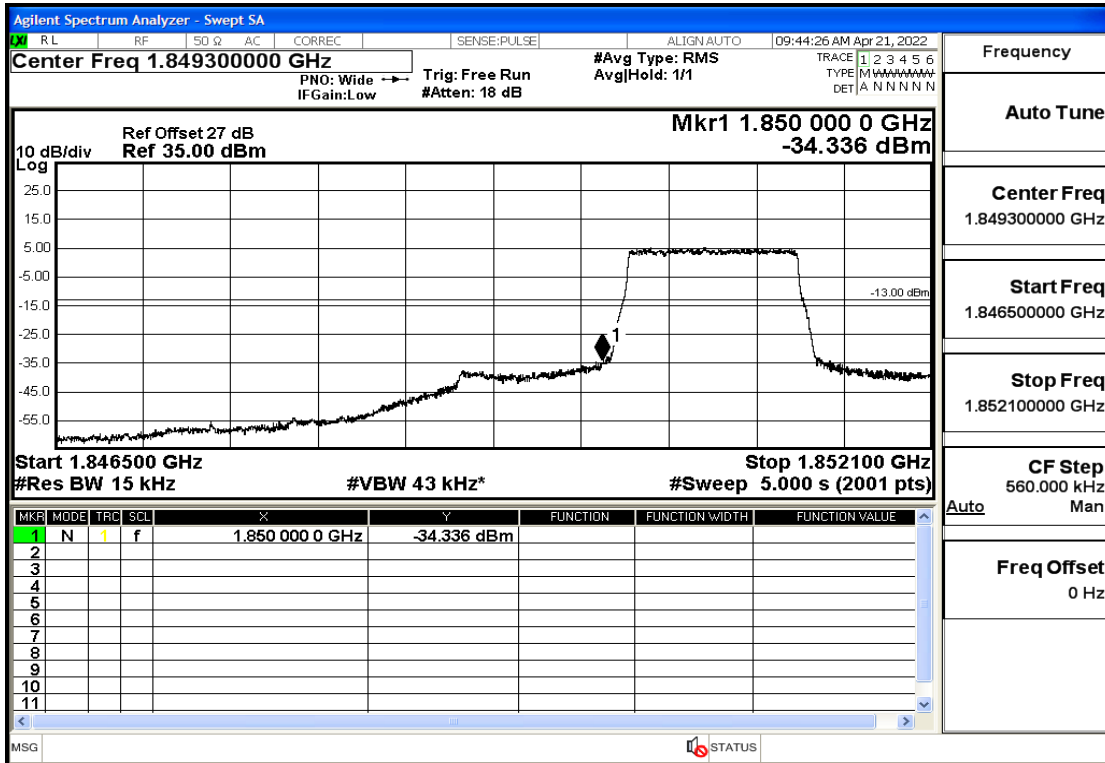

Band2-1.4-1850.7-QPSK-6#LOW@Pass