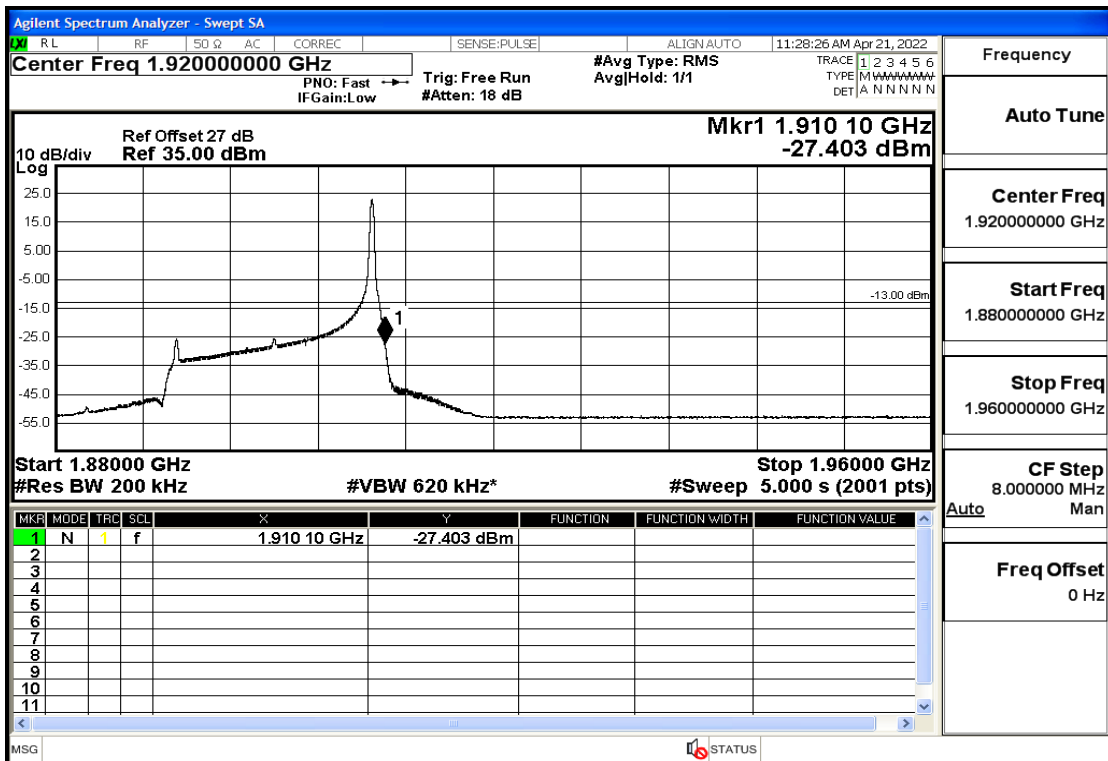

Band2-20-1900-QPSK-1#HIGH@Pass