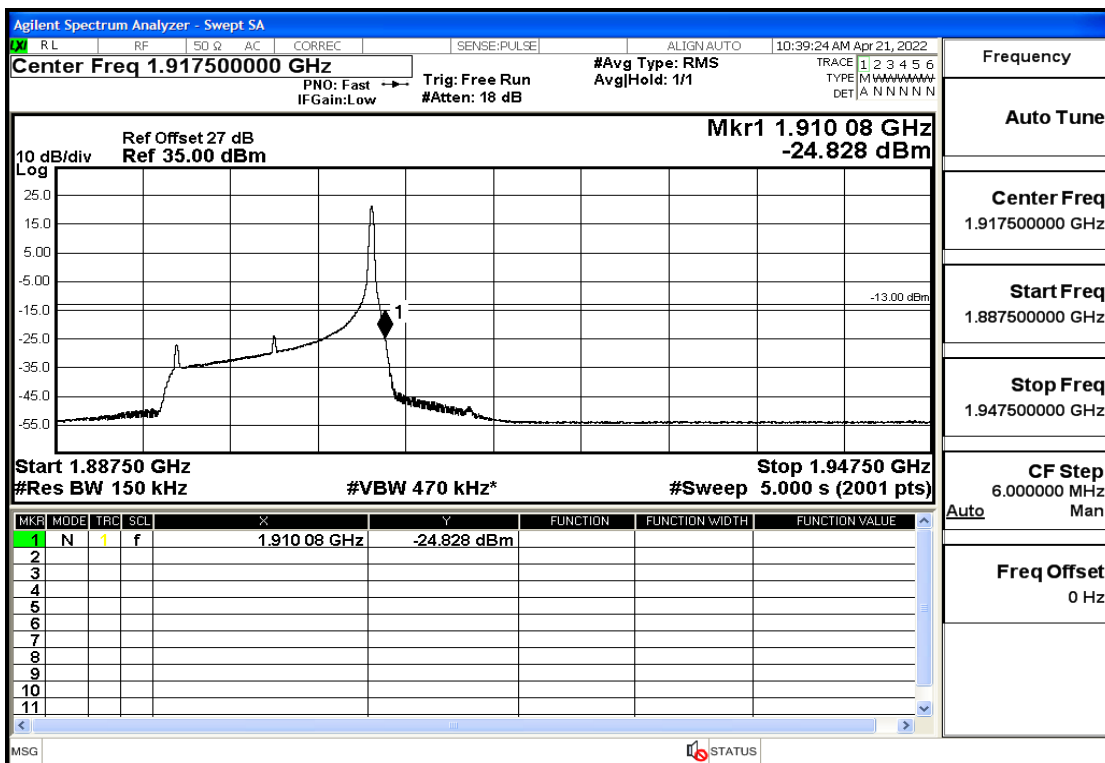

Band2-15-1902.5-16QAM-1#HIGH@Pass