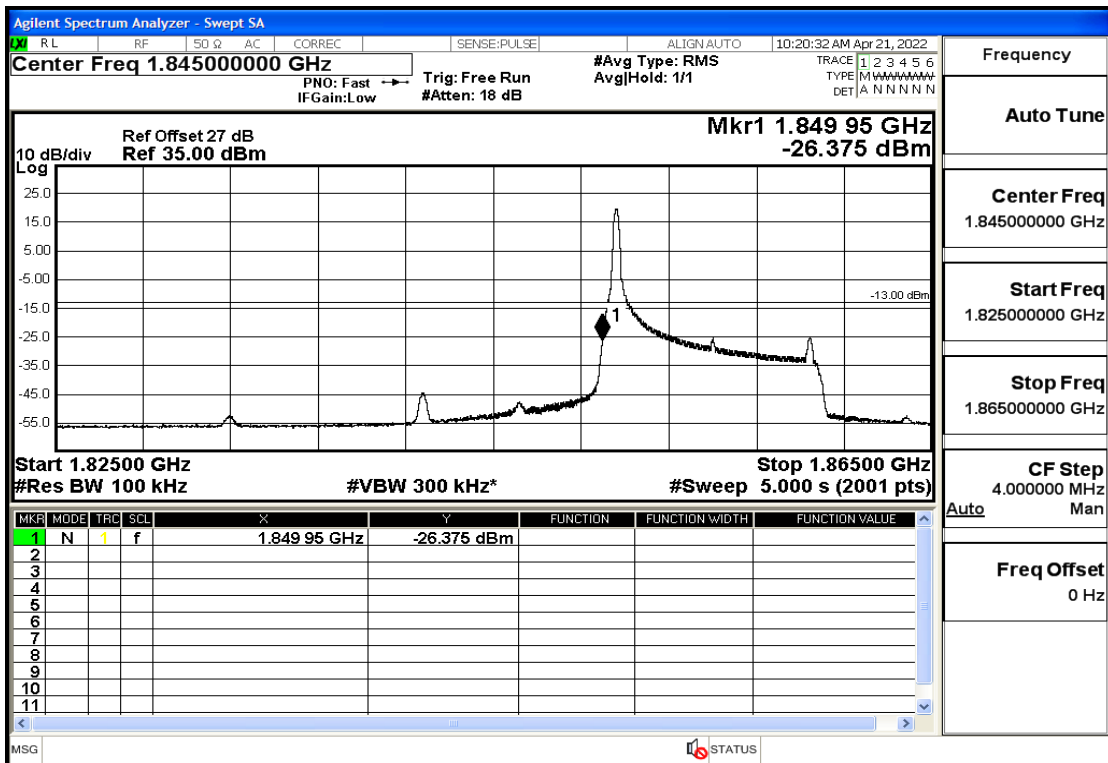

Band2-10-1855-16QAM-1#LOW@Pass