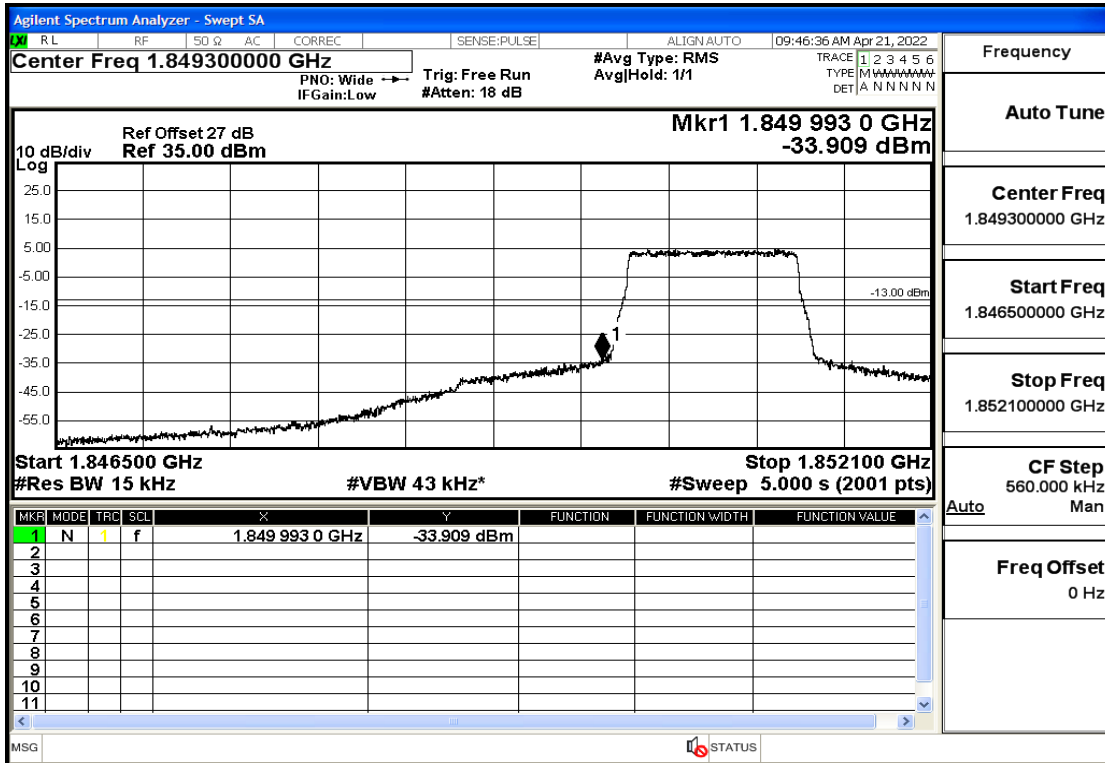

Band2-1.4-1850.7-16QAM-6#LOW@Pass