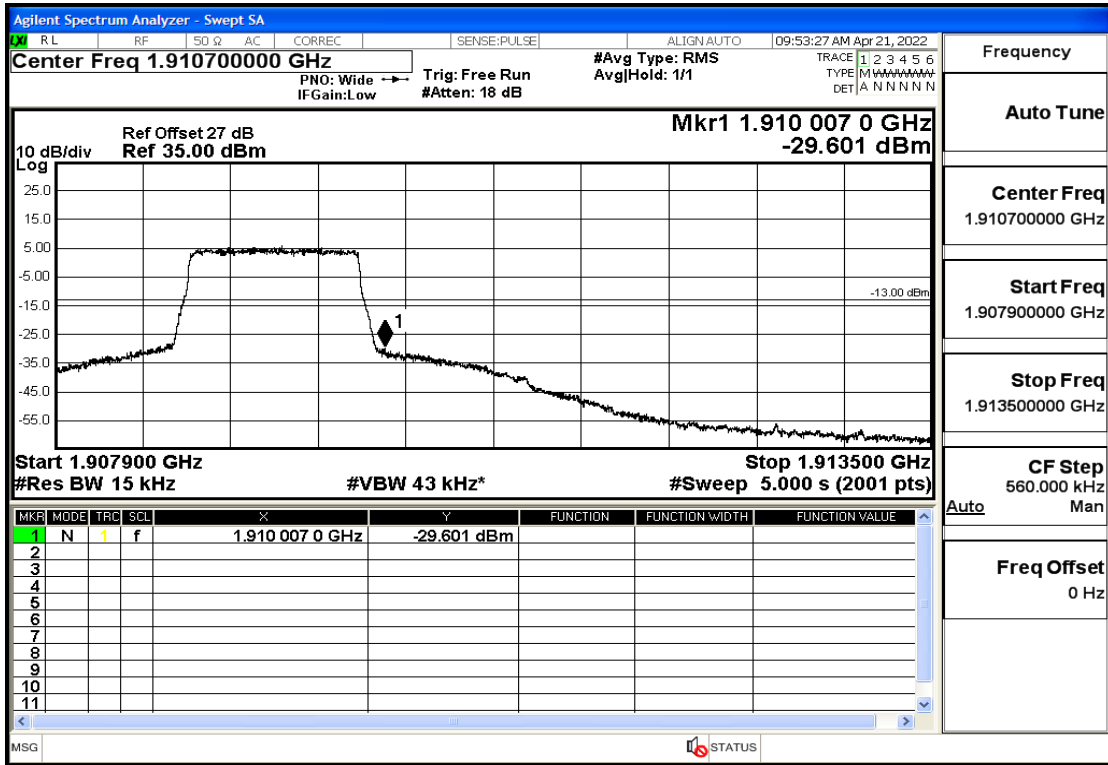

Band2-1.4-1909.3-16QAM-6#LOW@Pass