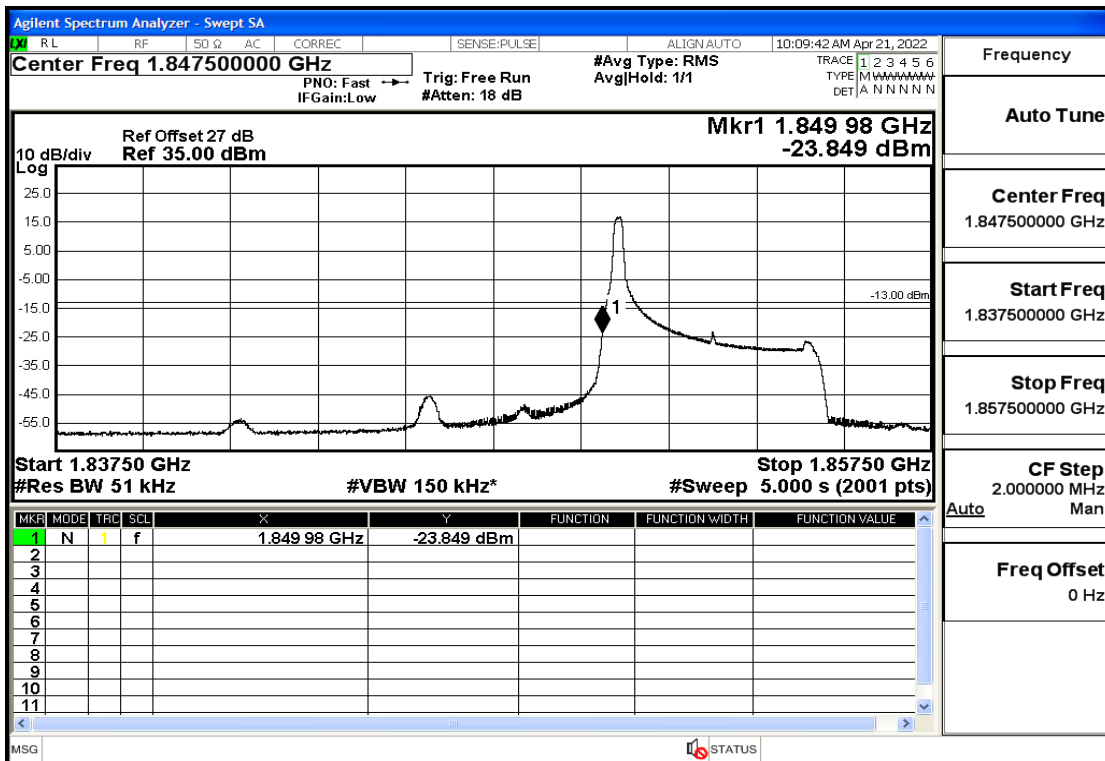

RF Test Data for LTE (Conducted Measurement)

Product Name: Smart phone

Trade Mark: 

Test Model: K50

FCC ID: 2APX7K50

Environmental Conditions

Temperature:	23.8°C
Relative Humidity:	56%
ATM Pressure:	100.0 kPa
Test Engineer:	Anna Hu
Supervised by:	Hugo Chen
Remark:	For LTE Band2

Band2-3-1908.5-16QAM-15#LOW@Pass

Band2-3-1908.5-16QAM-1#HIGH@Pass

Band2-5-1852.5-QPSK-25#LOW@Pass

Band2-5-1852.5-QPSK-1#LOW@Pass

Band2-5-1852.5-16QAM-25#LOW@Pass

Band2-5-1852.5-16QAM-1#LOW@Pass

Band2-5-1907.5-QPSK-25#LOW@Pass