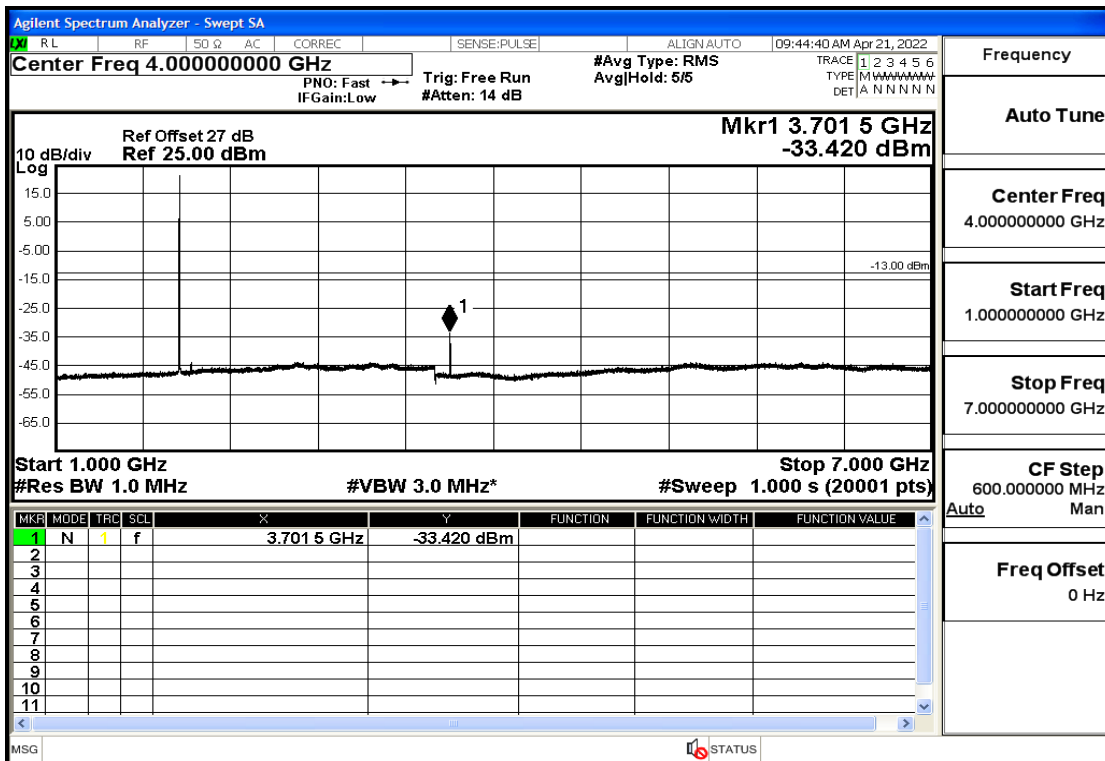

OB2-1.4-1850.7-QPSK-6#LOW@1GHz-7GHz@Pass