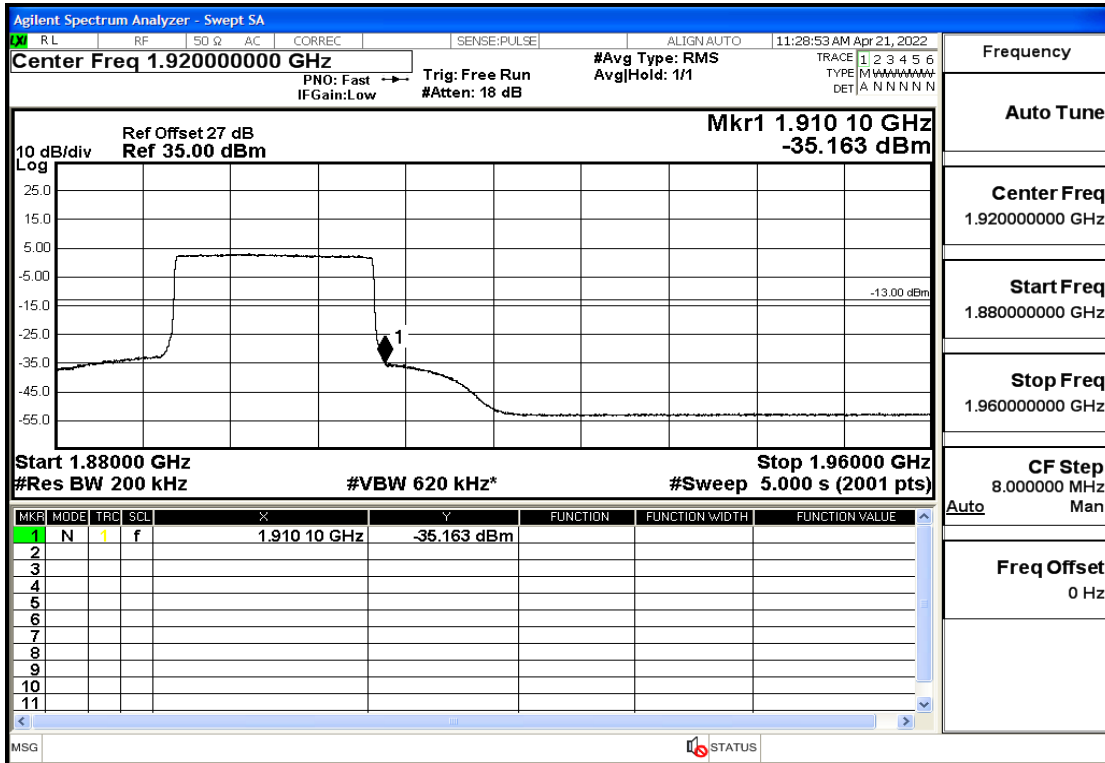

RF Test Data for LTE (Conducted Measurement)

Product Name: Smart phone

Trade Mark: 

Test Model: K50

FCC ID: 2APX7K50

Environmental Conditions

Temperature:	23.8°C
Relative Humidity:	56%
ATM Pressure:	100.0 kPa
Test Engineer:	Anna Hu
Supervised by:	Hugo Chen
Remark:	For LTE Band2

Band2-20-1860-16QAM-100#LOW@Pass

Band2-20-1860-16QAM-1#LOW@Pass

Band2-20-1900-QPSK-100#LOW@Pass

Band2-20-1900-QPSK-1#HIGH@Pass

Band2-20-1900-16QAM-100#LOW@Pass

Band2-20-1900-16QAM-1#HIGH@Pass

Conducted Spurious Emission