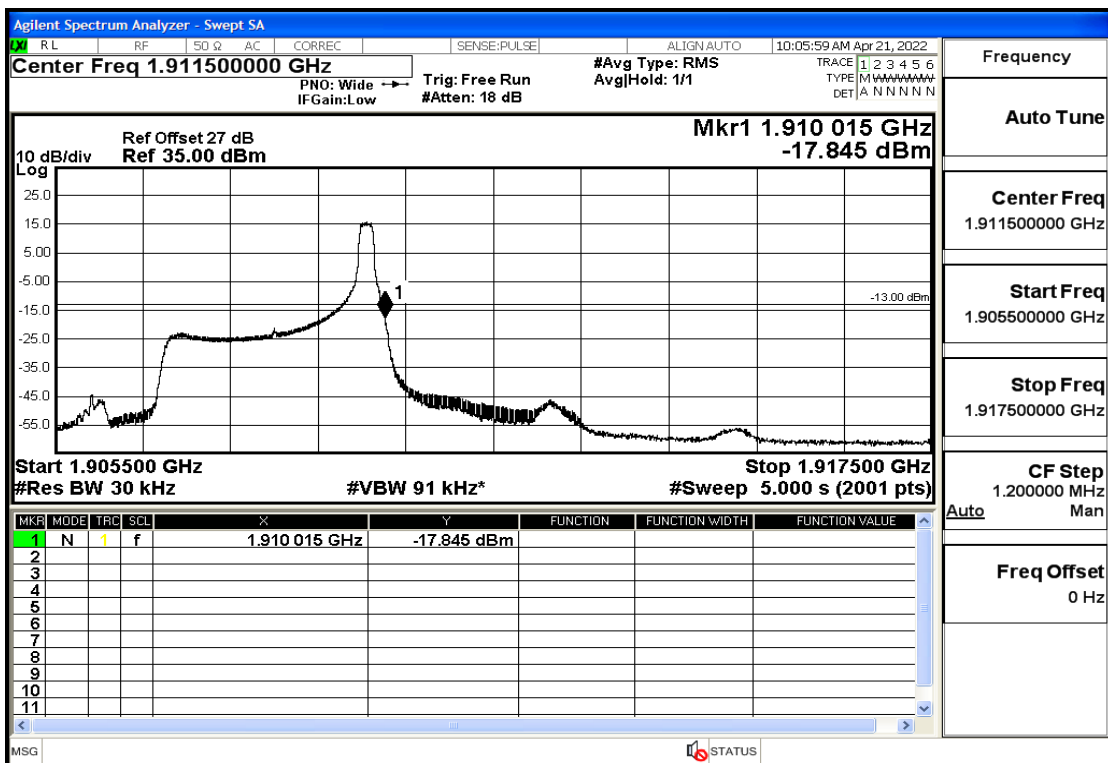

Band2-3-1908.5-16QAM-1#HIGH@Pass