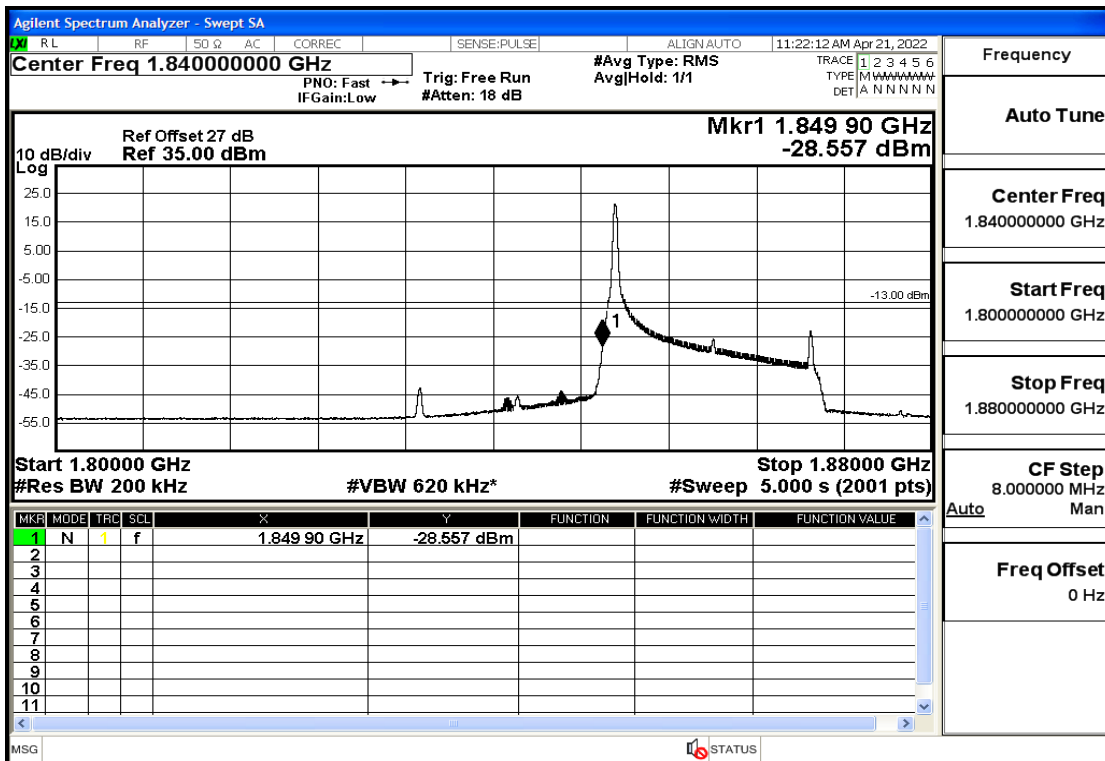

Band2-20-1860-16QAM-1#LOW@Pass