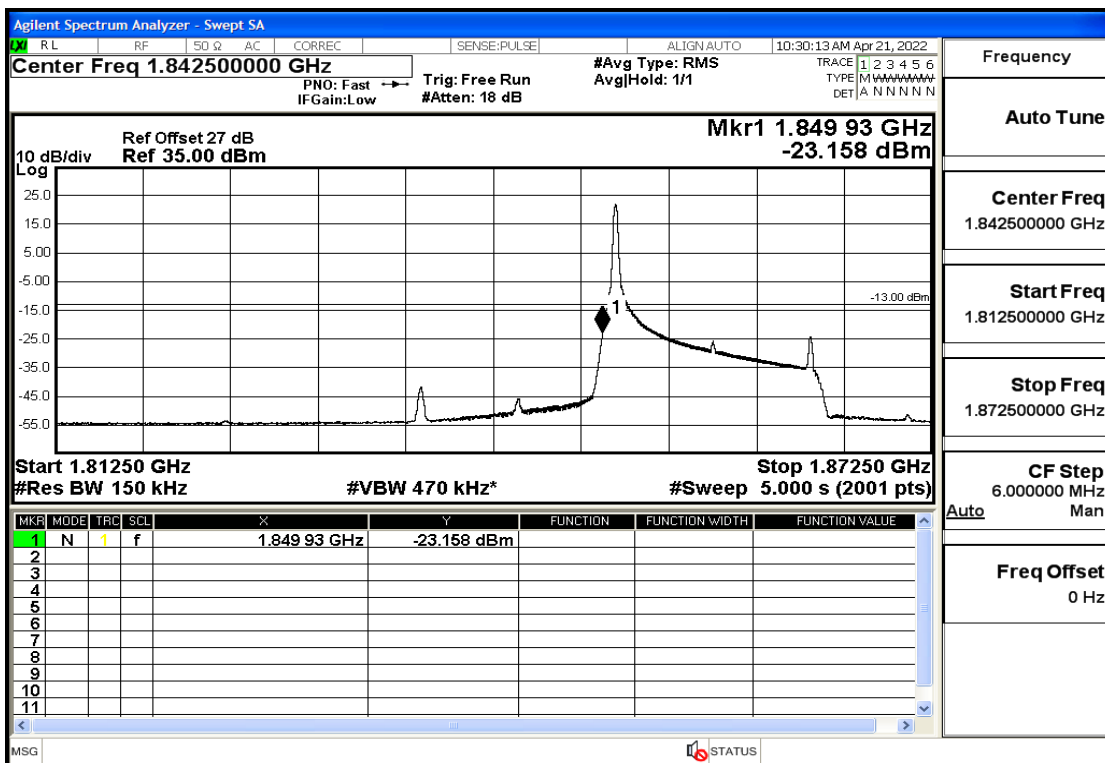

Band2-15-1857.5-QPSK-1#LOW@Pass