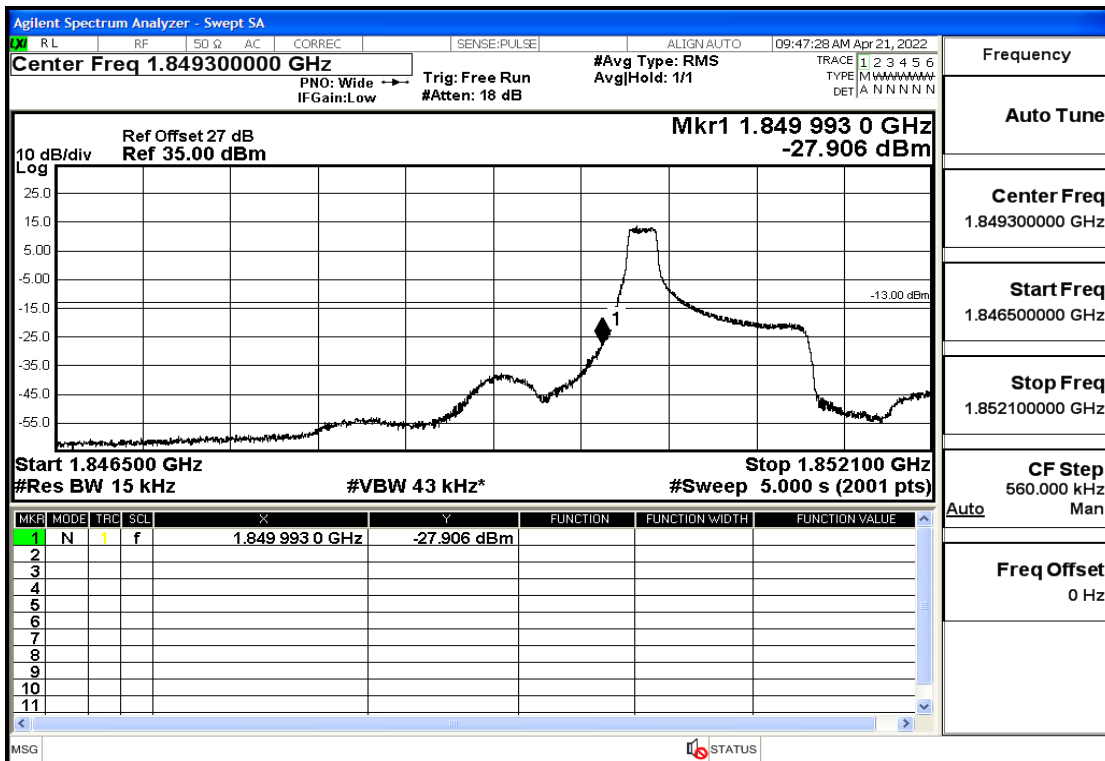

Band2-1.4-1850.7-16QAM-1#LOW@Pass