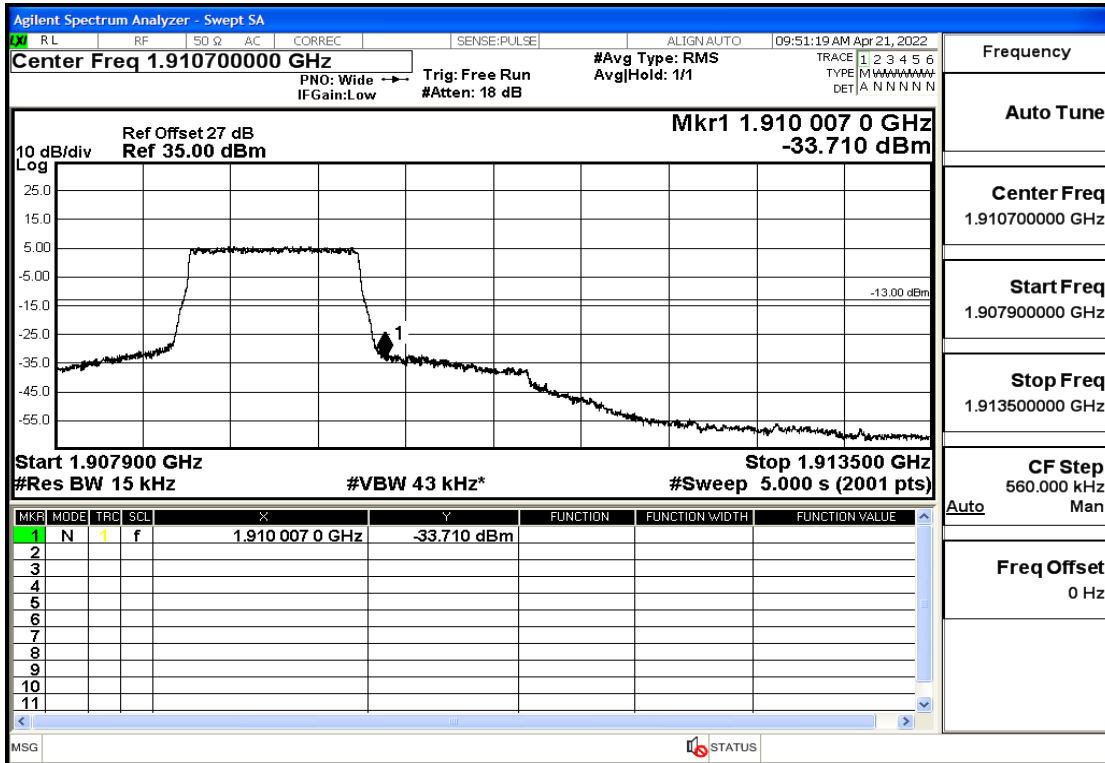

RF Test Data for LTE (Conducted Measurement)

Product Name: Smart phone

Trade Mark: 

Test Model: K50

FCC ID: 2APX7K50

Environmental Conditions

Temperature:	23.8°C
Relative Humidity:	56%
ATM Pressure:	100.0 kPa
Test Engineer:	Anna Hu
Supervised by:	Hugo Chen
Remark:	For LTE Band2

Band2-1.4-1850.7-QPSK-6#LOW@Pass

Band2-1.4-1850.7-QPSK-1#LOW@Pass

Band2-1.4-1850.7-16QAM-6#LOW@Pass

Band2-1.4-1850.7-16QAM-1#LOW@Pass

Band2-1.4-1909.3-QPSK-6#LOW@Pass

Band2-1.4-1909.3-QPSK-1#HIGH@Pass

Band2-1.4-1909.3-16QAM-6#LOW@Pass