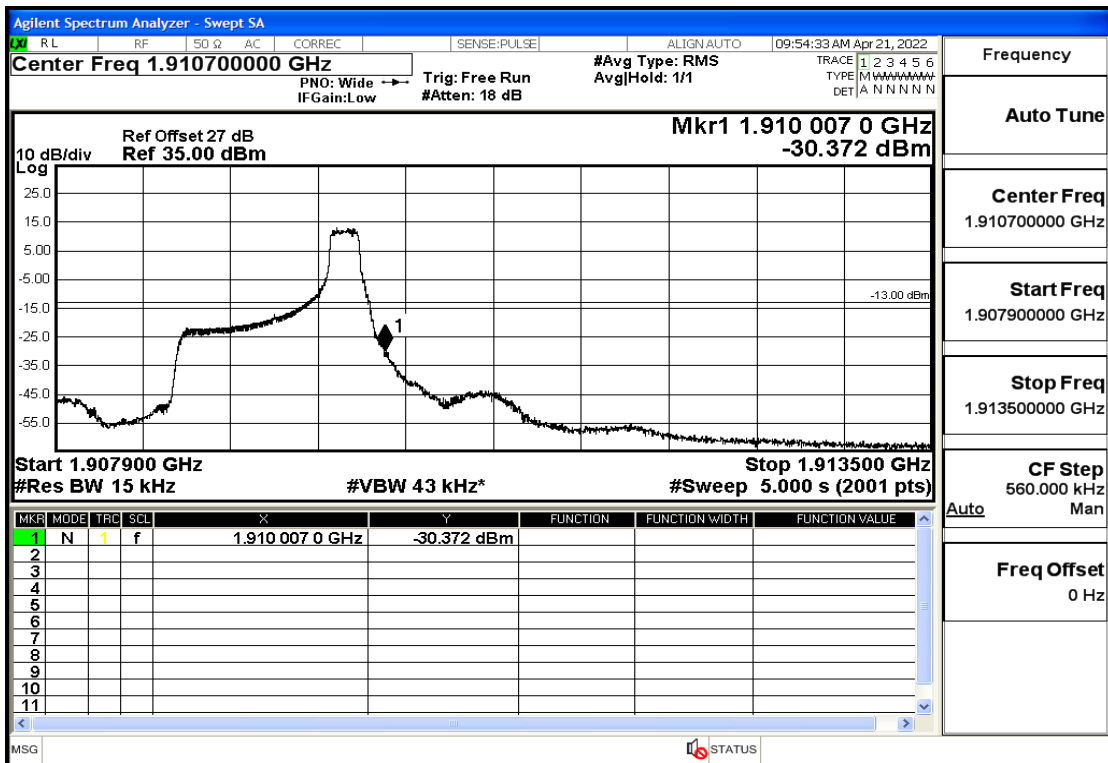

Band2-1.4-1909.3-16QAM-1#HIGH@Pass