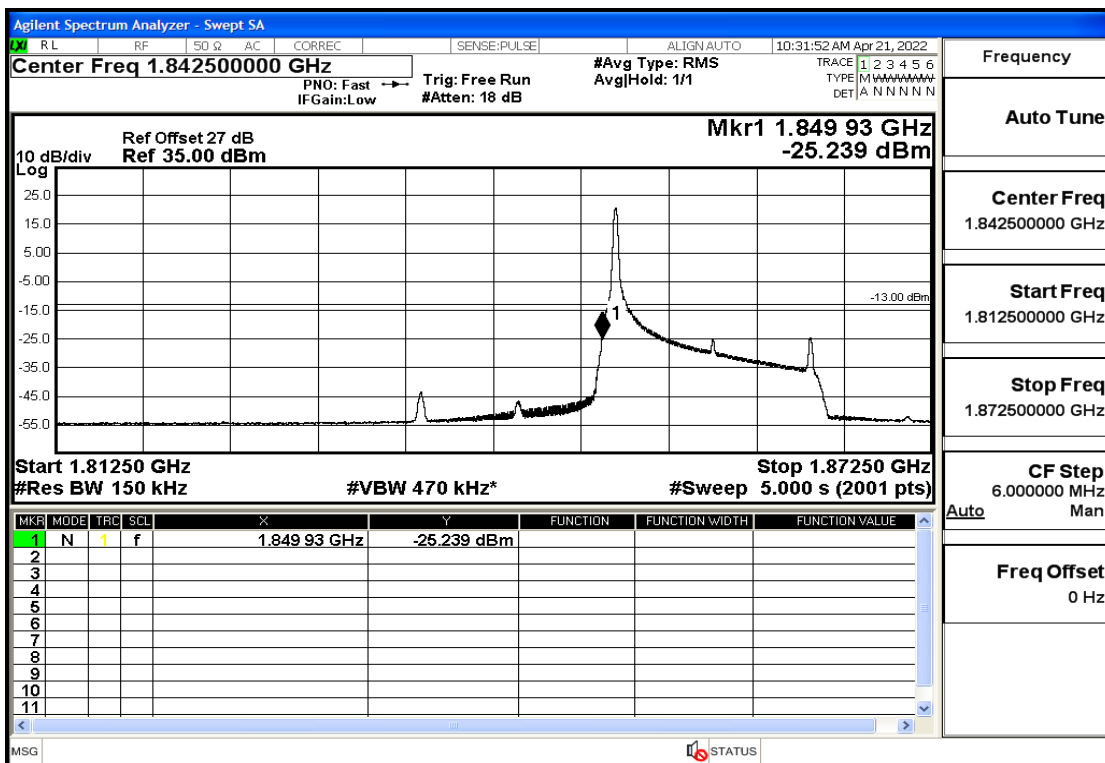

Band2-15-1857.5-16QAM-1#LOW@Pass