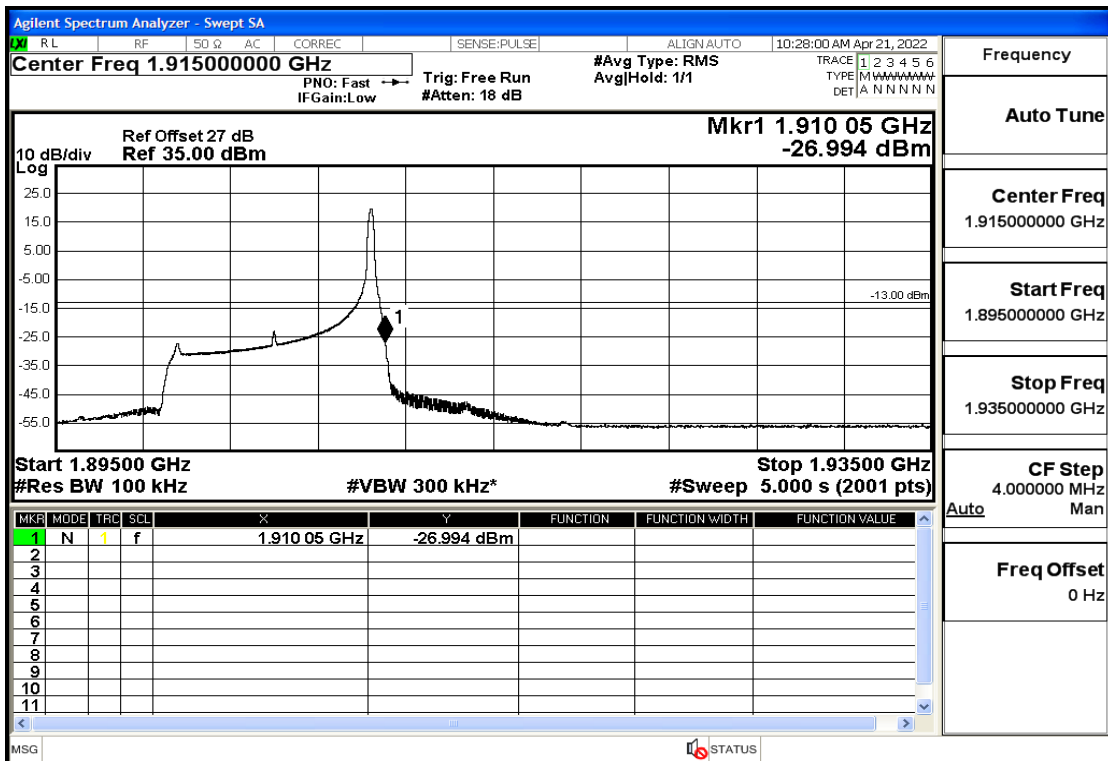

Band2-10-1905-16QAM-1#HIGH@Pass