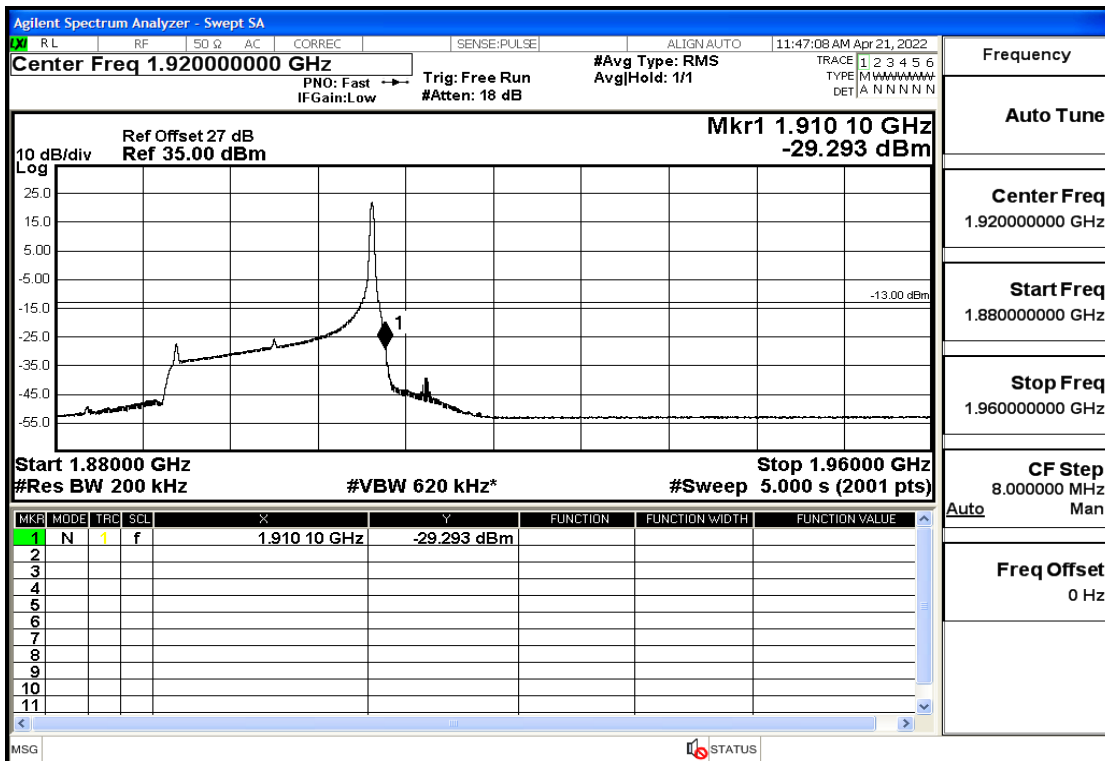

RF Test Data for LTE (Conducted Measurement)

Product Name: Smart phone

Trade Mark: 

Test Model: K50

FCC ID: 2APX7K50

Environmental Conditions

Temperature:	23.8°C
Relative Humidity:	56%
ATM Pressure:	100.0 kPa
Test Engineer:	Anna Hu
Supervised by:	Hugo Chen
Remark:	For LTE Band2

Band2-20-1860-16QAM-100#LOW@Pass

Band2-20-1860-16QAM-1#LOW@Pass

Band2-20-1900-QPSK-100#LOW@Pass

Band2-20-1900-QPSK-1#HIGH@Pass

Band2-20-1900-16QAM-100#LOW@Pass

Band2-20-1900-16QAM-1#HIGH@Pass

Conducted Spurious Emission