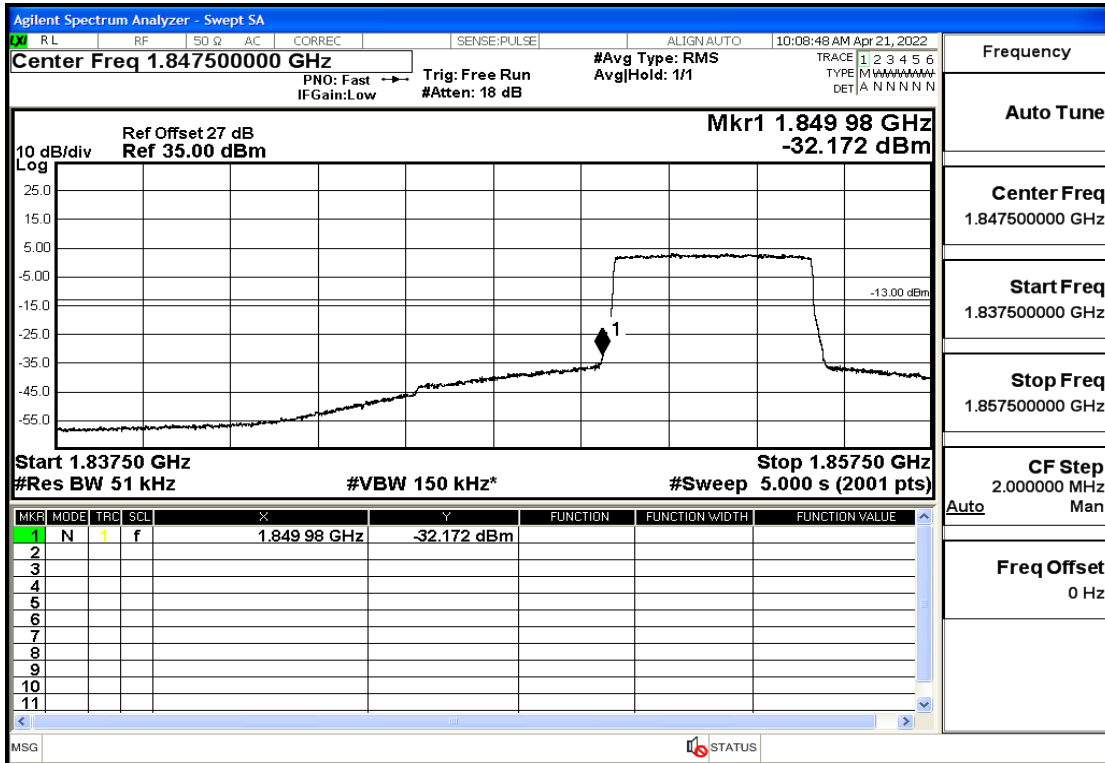

RF Test Data for LTE (Conducted Measurement)

Product Name: Smart phone

Trade Mark: 

Test Model: K50

FCC ID: 2APX7K50

Environmental Conditions

Temperature:	23.8°C
Relative Humidity:	56%
ATM Pressure:	100.0 kPa
Test Engineer:	Anna Hu
Supervised by:	Hugo Chen
Remark:	For LTE Band2

Band2-3-1908.5-16QAM-15#LOW@Pass

Band2-3-1908.5-16QAM-1#HIGH@Pass

Band2-5-1852.5-QPSK-25#LOW@Pass

Band2-5-1852.5-QPSK-1#LOW@Pass

Band2-5-1852.5-16QAM-25#LOW@Pass

Band2-5-1852.5-16QAM-1#LOW@Pass

Band2-5-1907.5-QPSK-25#LOW@Pass