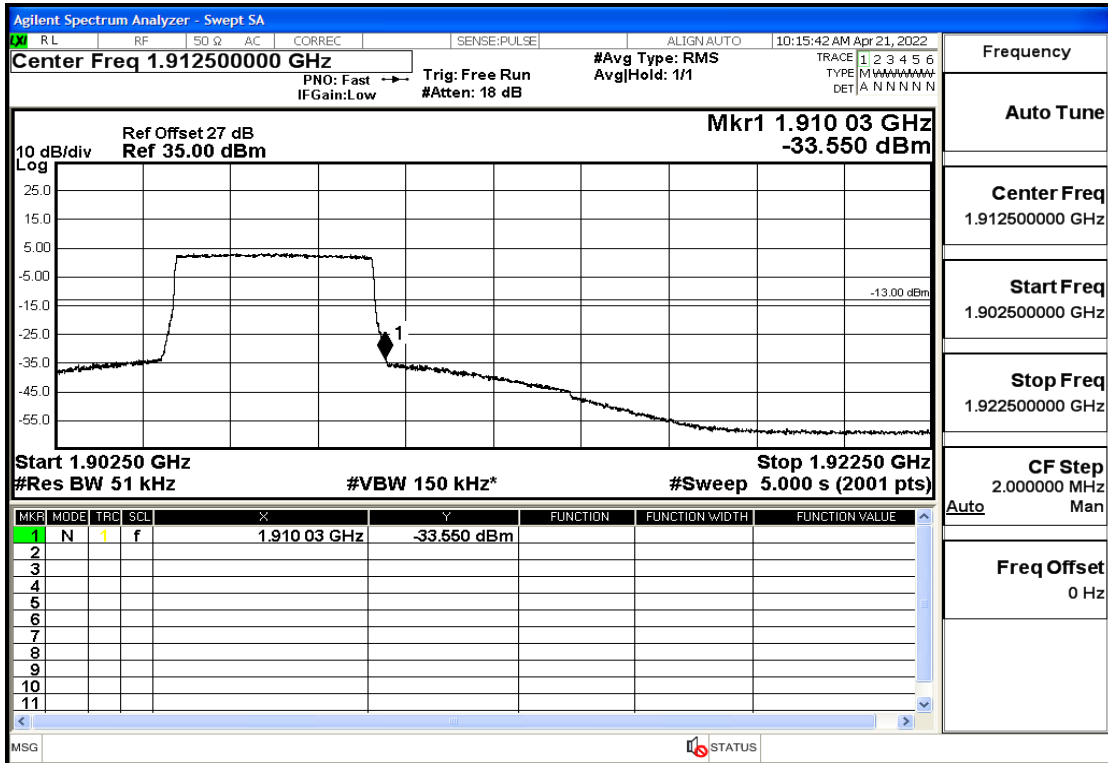

Band2-5-1907.5-16QAM-25#LOW@Pass