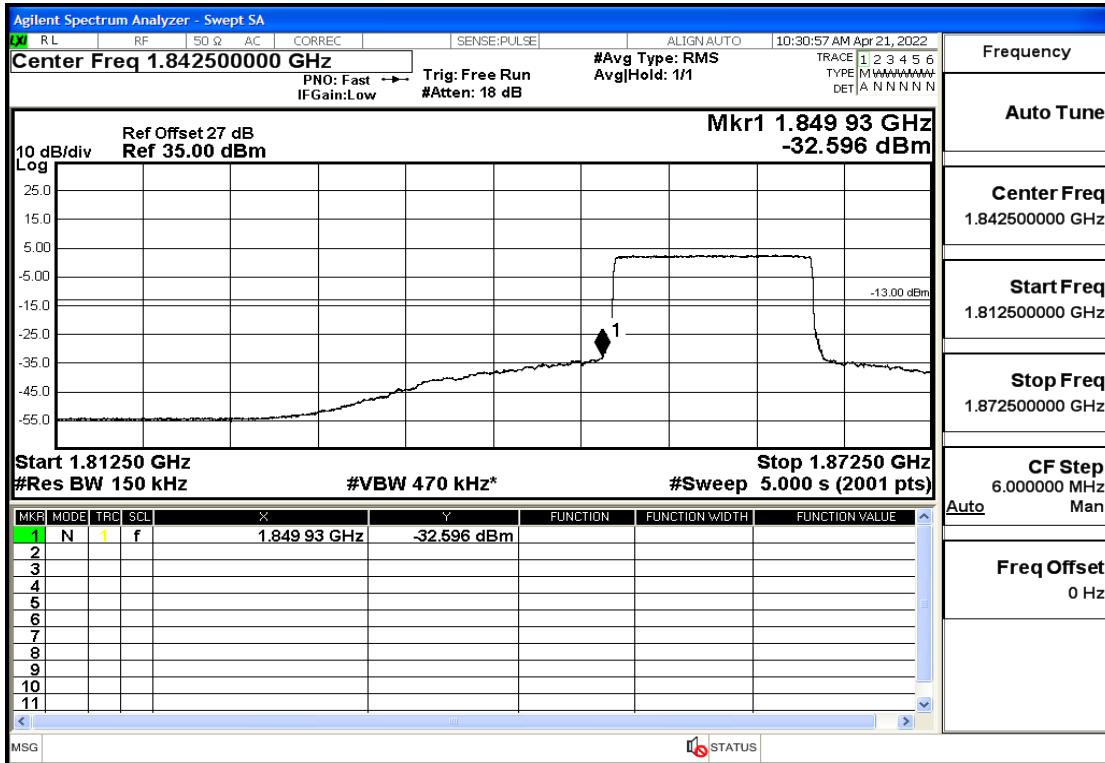

RF Test Data for LTE (Conducted Measurement)

Product Name: Smart phone

Trade Mark: 

Test Model: K50

FCC ID: 2APX7K50

Environmental Conditions

Temperature:	23.8°C
Relative Humidity:	56%
ATM Pressure:	100.0 kPa
Test Engineer:	Anna Hu
Supervised by:	Hugo Chen
Remark:	For LTE Band2

Band2-10-1905-QPSK-50#LOW@Pass

Band2-10-1905-QPSK-1#HIGH@Pass

Band2-10-1905-16QAM-50#LOW@Pass

Band2-10-1905-16QAM-1#HIGH@Pass

Band2-15-1857.5-QPSK-75#LOW@Pass

Band2-15-1857.5-QPSK-1#LOW@Pass

Band2-15-1857.5-16QAM-75#LOW@Pass