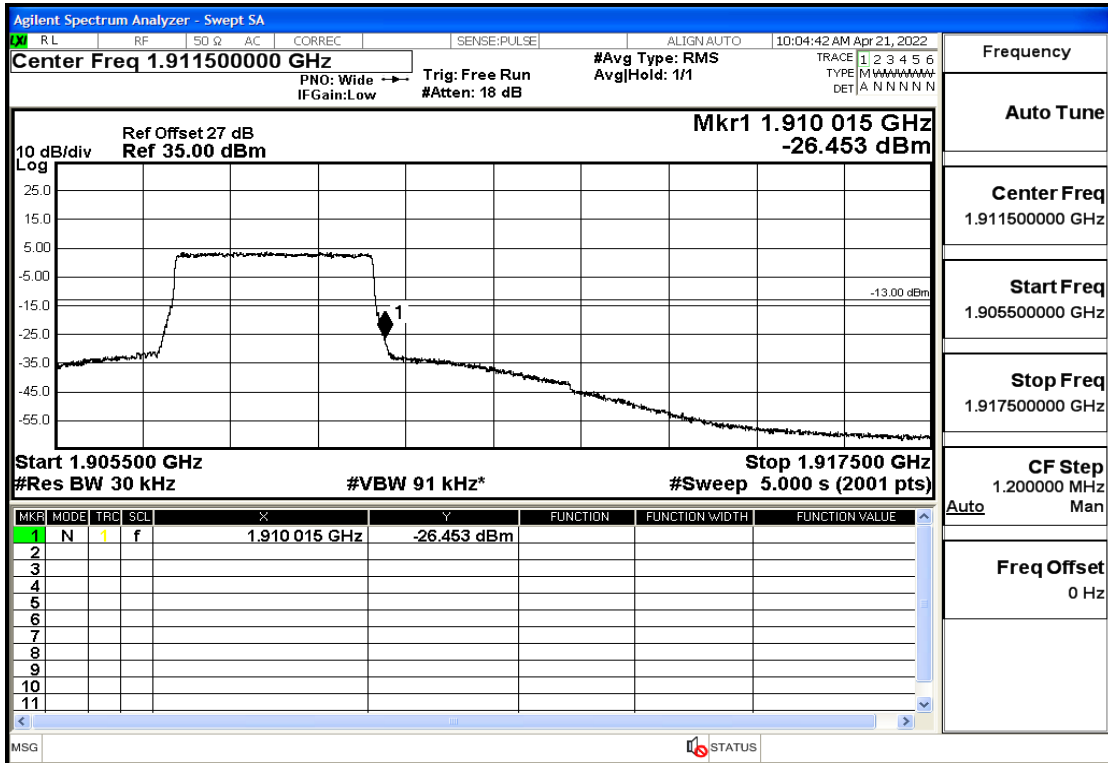

Band2-3-1908.5-16QAM-15#LOW@Pass