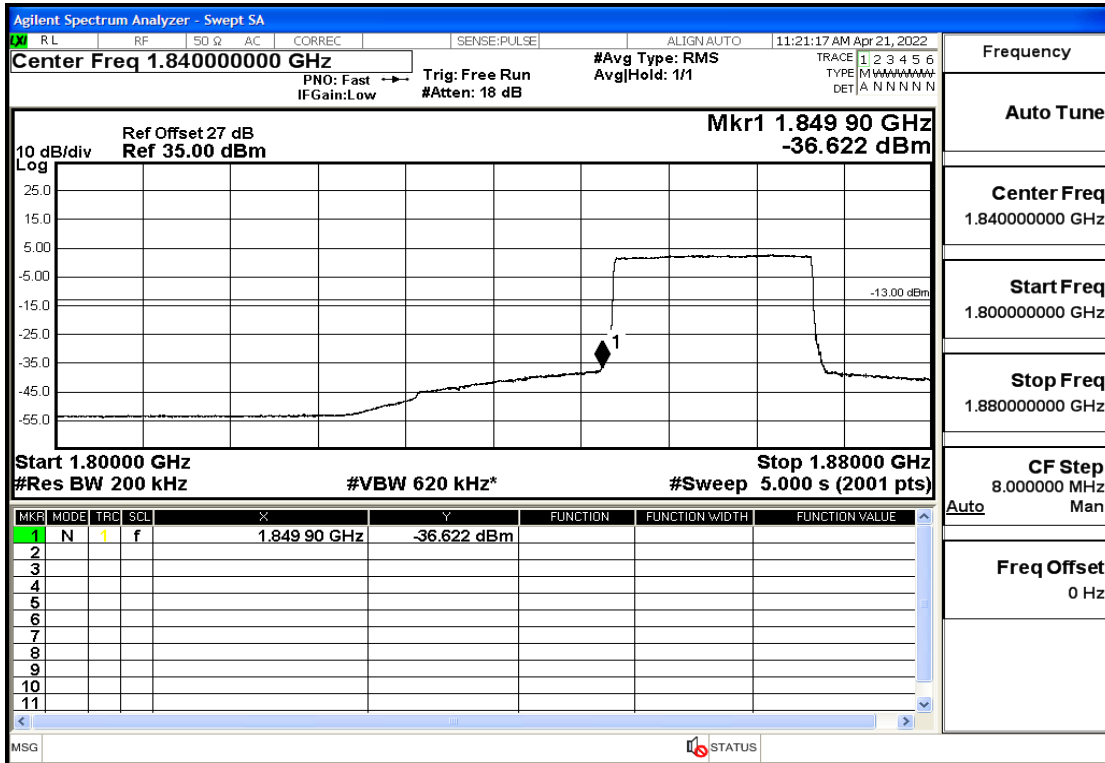

Band2-20-1860-16QAM-100#LOW@Pass