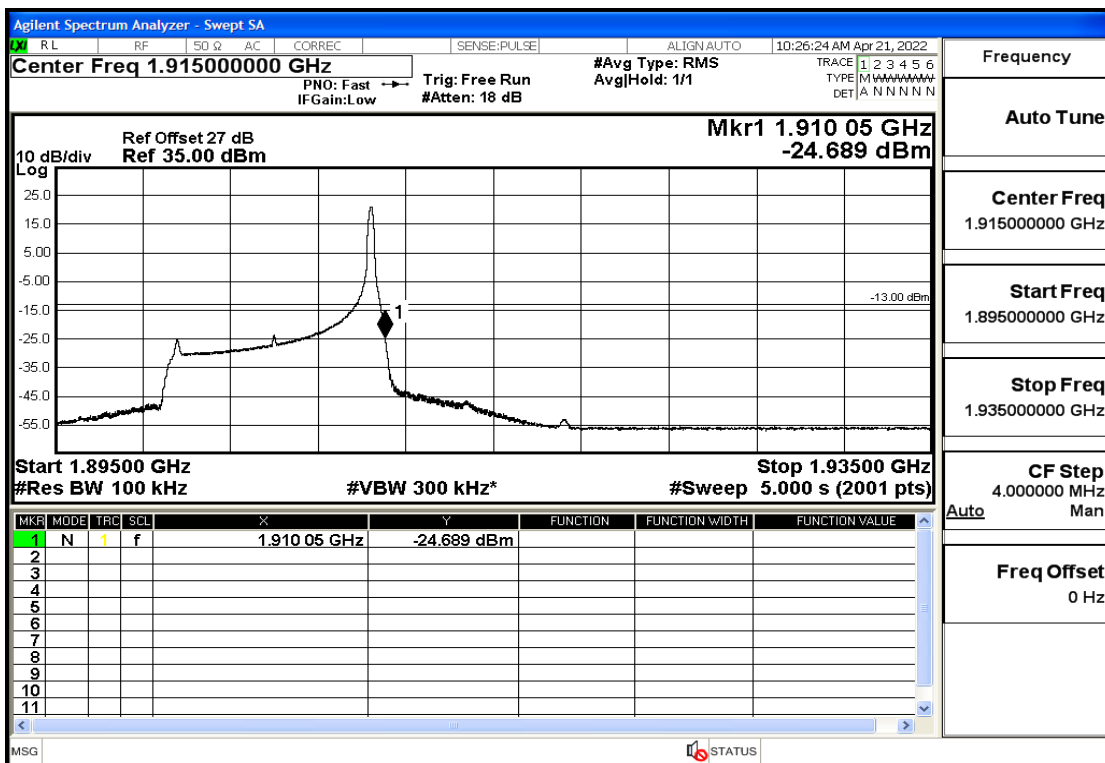

Band2-10-1905-QPSK-1#HIGH@Pass