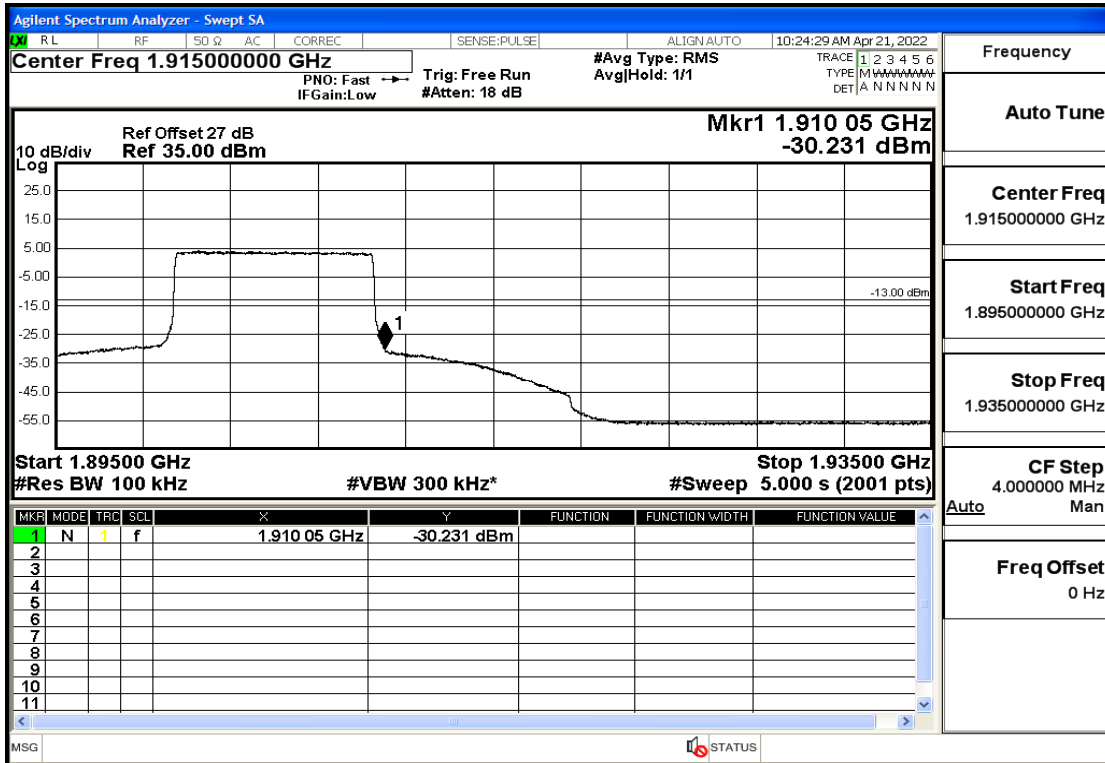

Band2-10-1905-QPSK-50#LOW@Pass