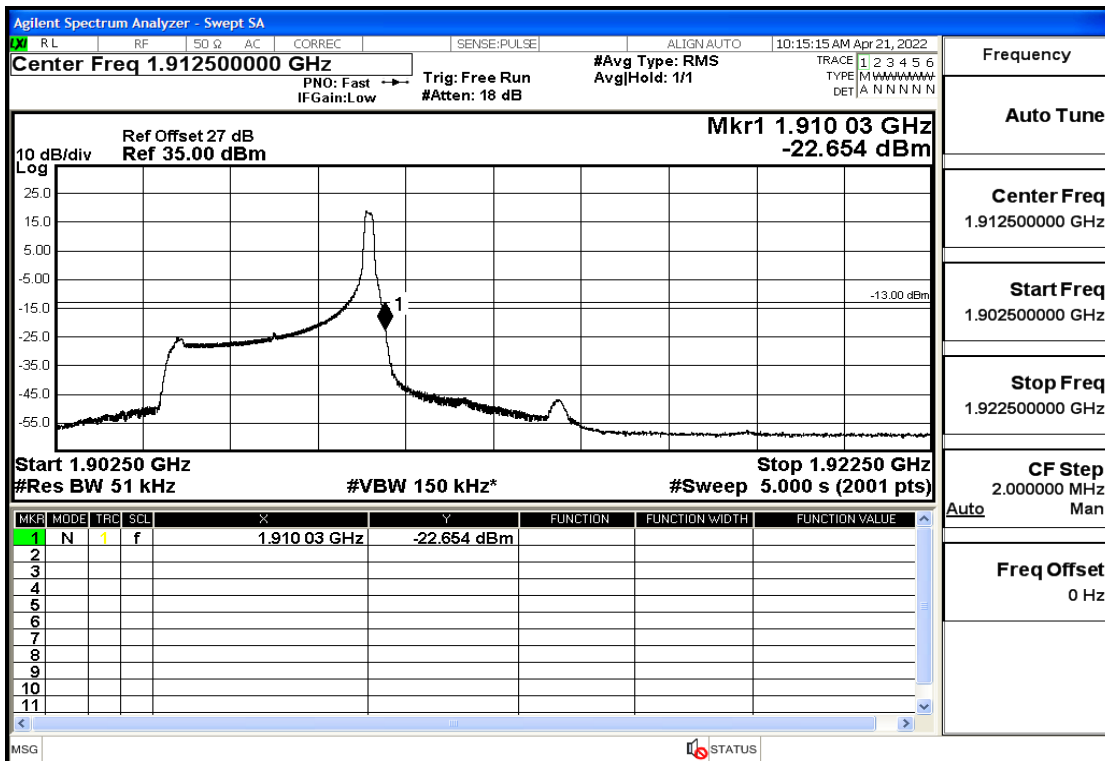

Band2-5-1907.5-QPSK-1#HIGH@Pass