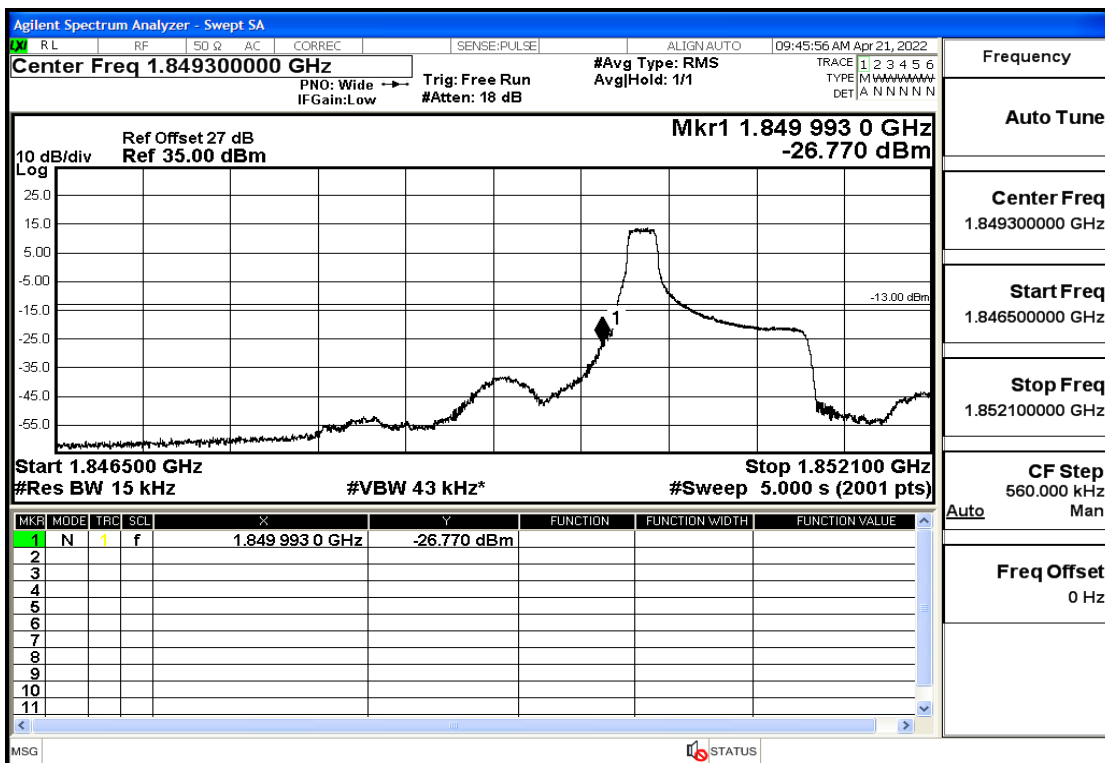

Band2-1.4-1850.7-QPSK-1#LOW@Pass