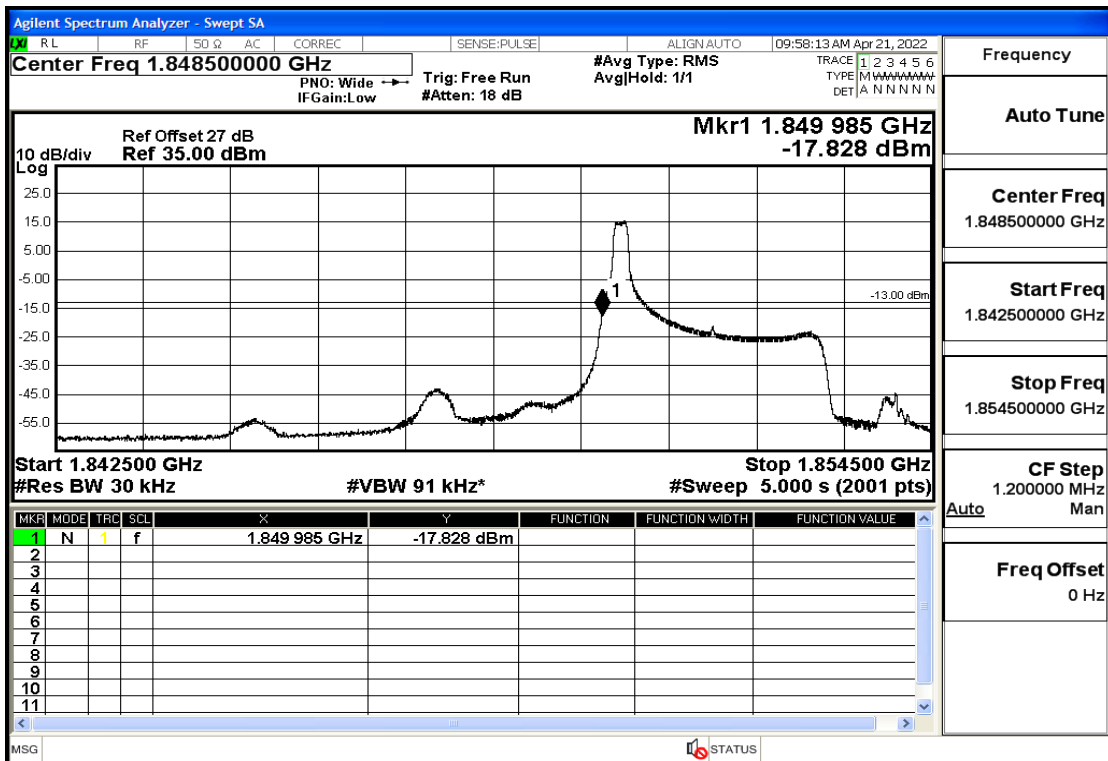

Band2-3-1851.5-16QAM-1#LOW@Pass