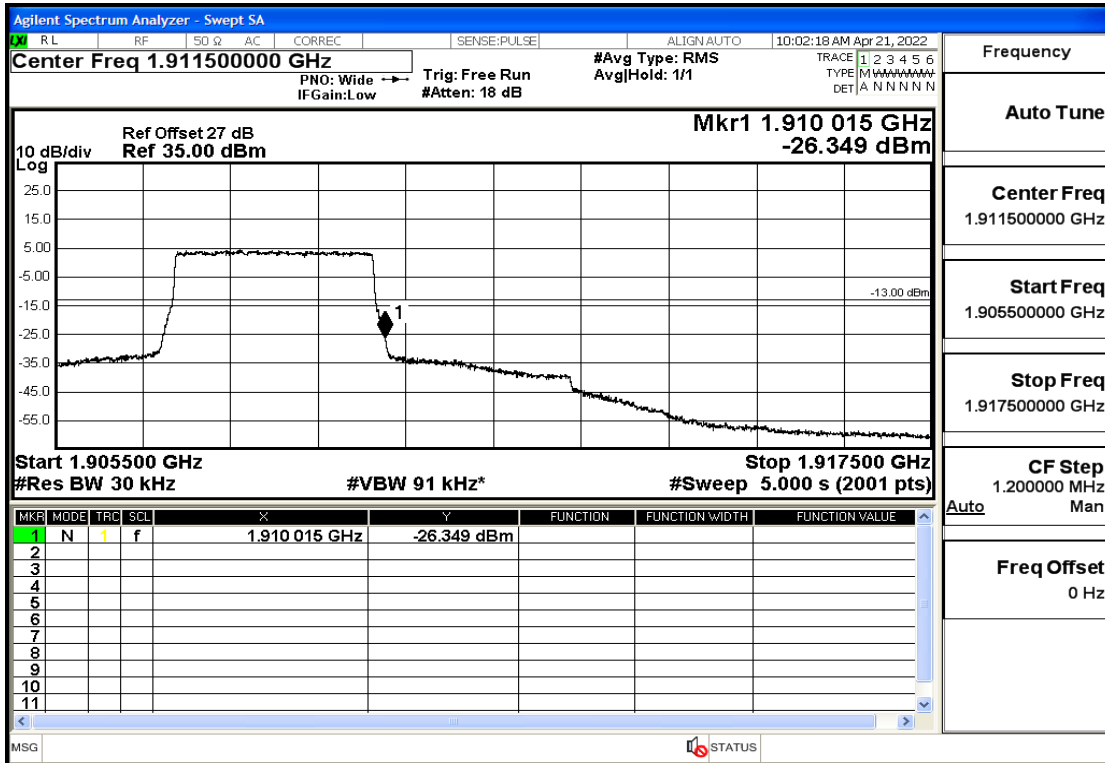

RF Test Data for LTE (Conducted Measurement)

Product Name: Smart phone

Trade Mark: 

Test Model: K50

FCC ID: 2APX7K50

Environmental Conditions

Temperature:	23.8°C
Relative Humidity:	56%
ATM Pressure:	100.0 kPa
Test Engineer:	Anna Hu
Supervised by:	Hugo Chen
Remark:	For LTE Band2

Band2-1.4-1909.3-16QAM-1#HIGH@Pass

Band2-3-1851.5-QPSK-15#LOW@Pass

Band2-3-1851.5-QPSK-1#LOW@Pass

Band2-3-1851.5-16QAM-15#LOW@Pass

Band2-3-1851.5-16QAM-1#LOW@Pass

Band2-3-1908.5-QPSK-15#LOW@Pass

Band2-3-1908.5-QPSK-1#HIGH@Pass