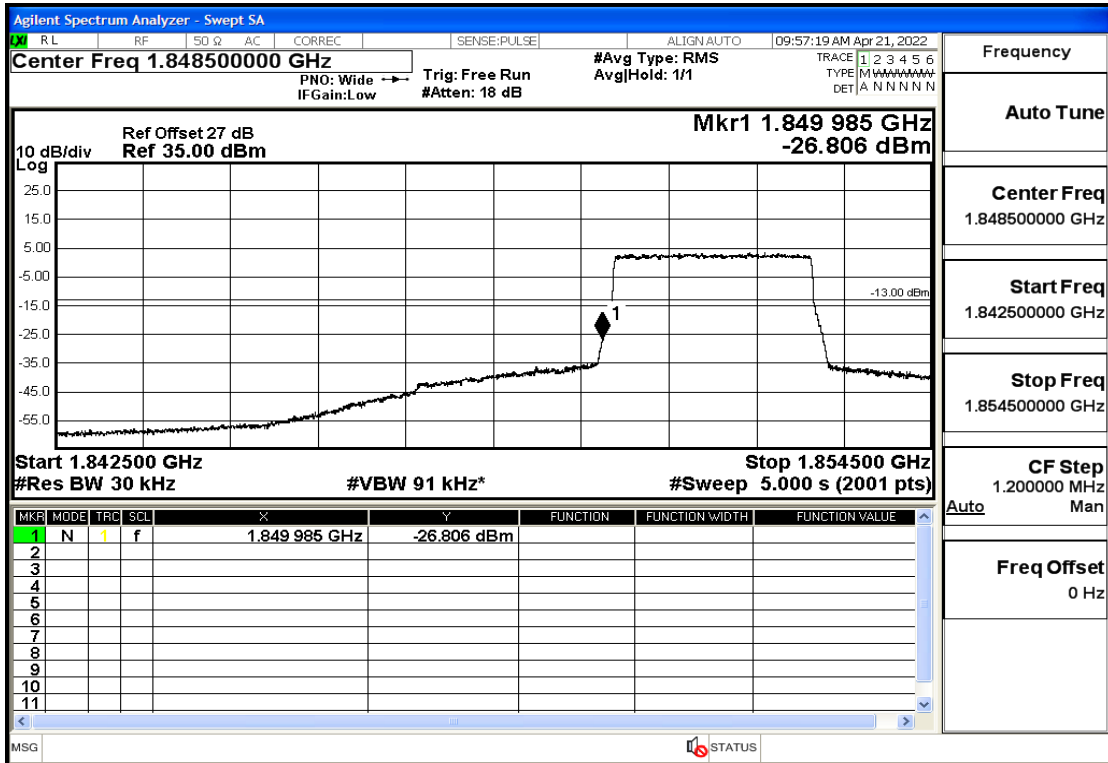

RF Test Data for LTE (Conducted Measurement)

Product Name: Smart phone

Trade Mark: 

Test Model: K50

FCC ID: 2APX7K50

Environmental Conditions

Temperature:	23.8°C
Relative Humidity:	56%
ATM Pressure:	100.0 kPa
Test Engineer:	Anna Hu
Supervised by:	Hugo Chen
Remark:	For LTE Band2

Band2-1.4-1909.3-16QAM-1#HIGH@Pass

Band2-3-1851.5-QPSK-15#LOW@Pass

Band2-3-1851.5-QPSK-1#LOW@Pass

Band2-3-1851.5-16QAM-15#LOW@Pass

Band2-3-1851.5-16QAM-1#LOW@Pass

Band2-3-1908.5-QPSK-15#LOW@Pass

Band2-3-1908.5-QPSK-1#HIGH@Pass