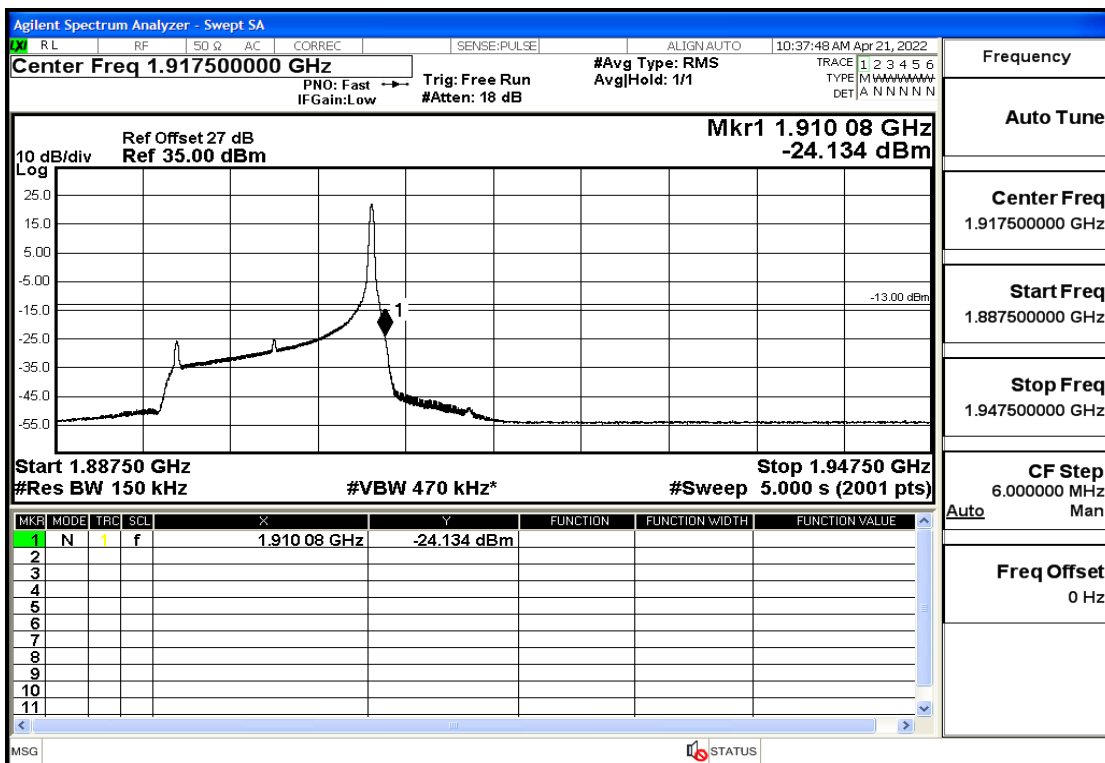

Band2-15-1902.5-QPSK-1#HIGH@Pass