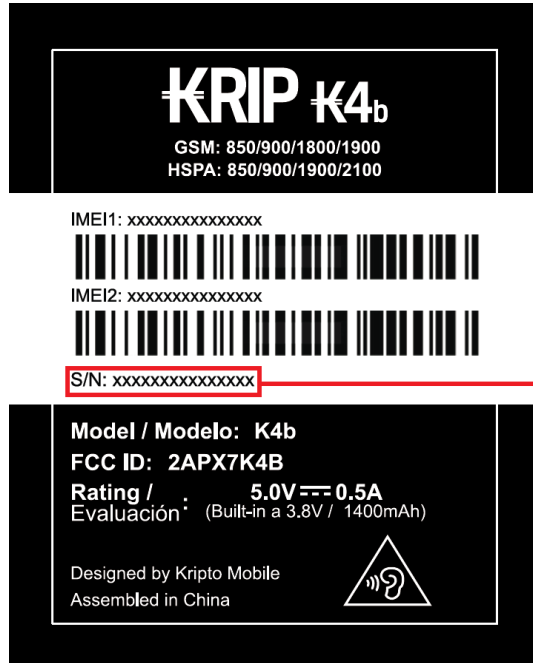

EXHIBIT A - FCC ID LABEL AND LOCATION

FCC ID Label

FCC ID Label Location Information

The label shown shall be permanently affixed at a conspicuous location on the device and be readily visible to the user at the time purchase (Labeling requirements per 2.925)