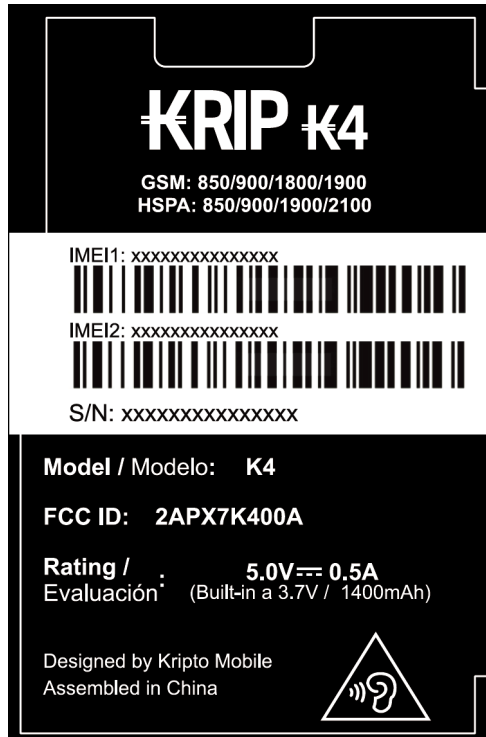

EXHIBIT A - FCC ID LABEL AND LOCATION

FCC ID Label

FCC ID Label Location Information

The label shown shall be permanently affixed at a conspicuous location on the device and be readily visible to the user at the time purchase (Labeling requirements per 2.925)