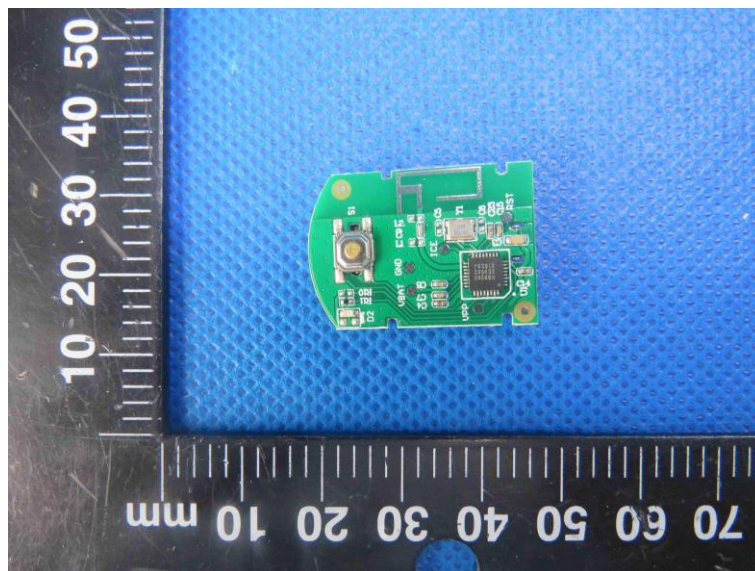

Product Name: Wireless Remote Control
Model No.: SPC-R1

EUT Constructional Details

Internal Photo

-----End-----