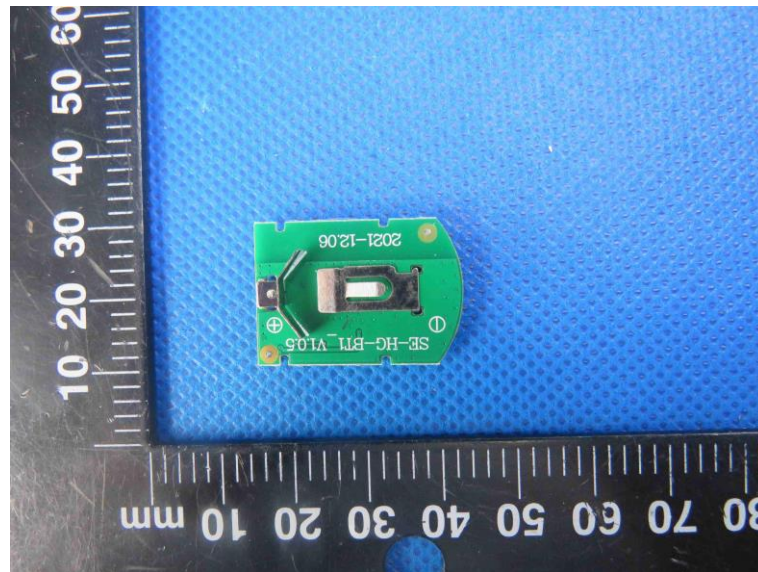

Product Name: Wireless Remote Control
Model No.: SPC-R1

EUT Constructional Details

Internal Photo

-----End-----