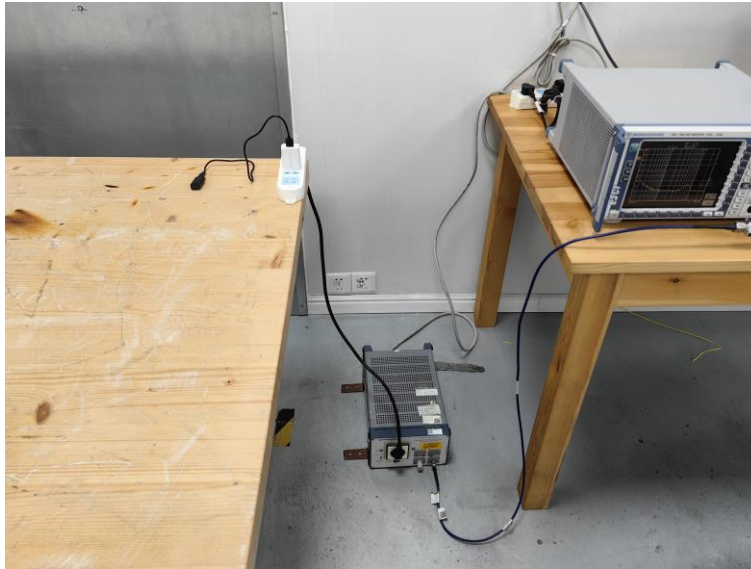

Product Name: Phone Grip
Model No.: MSG-P1 BLACK

Test Setup Photo

Radiated Emission

Conducted Emission

-----End-----