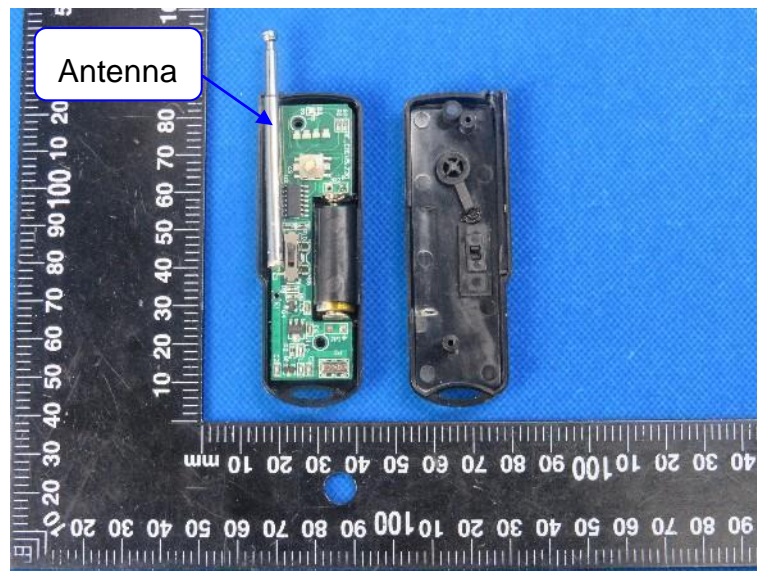

Product Name: Wireless Remote Controller
Model No.: JM-A(II)

EUT Constructional Details

Internal Photo