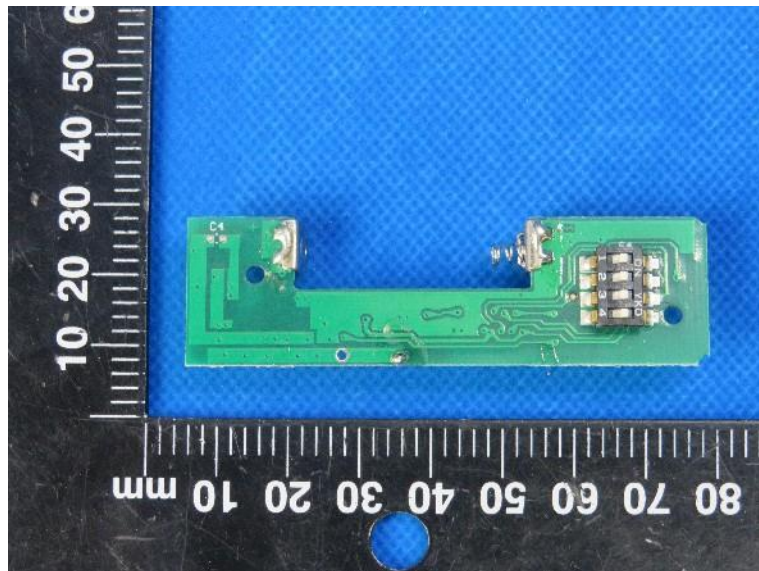

Product Name: Wireless Remote Controller  
Model No.: JM-A(II)

## EUT Constructional Details

### Internal Photo

-----End-----