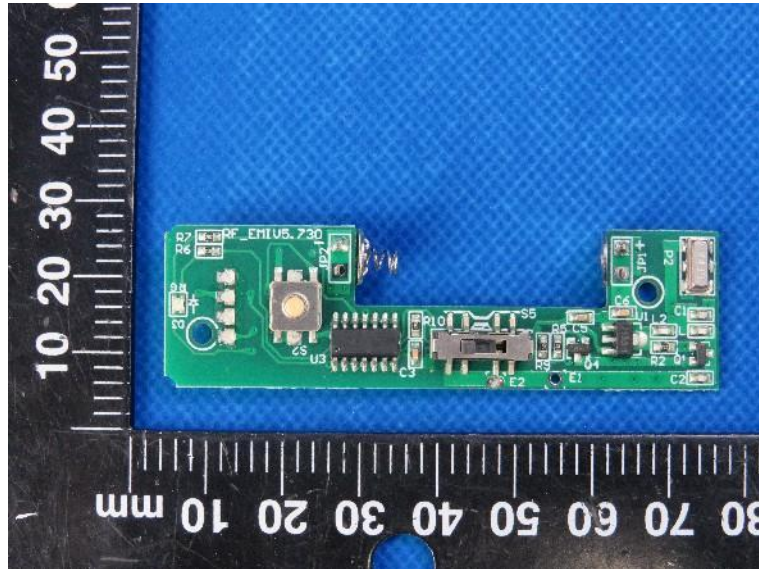

Product Name: Wireless Remote Controller  
Model No.: JM-A(II)

## EUT Constructional Details

### Internal Photo

-----End-----