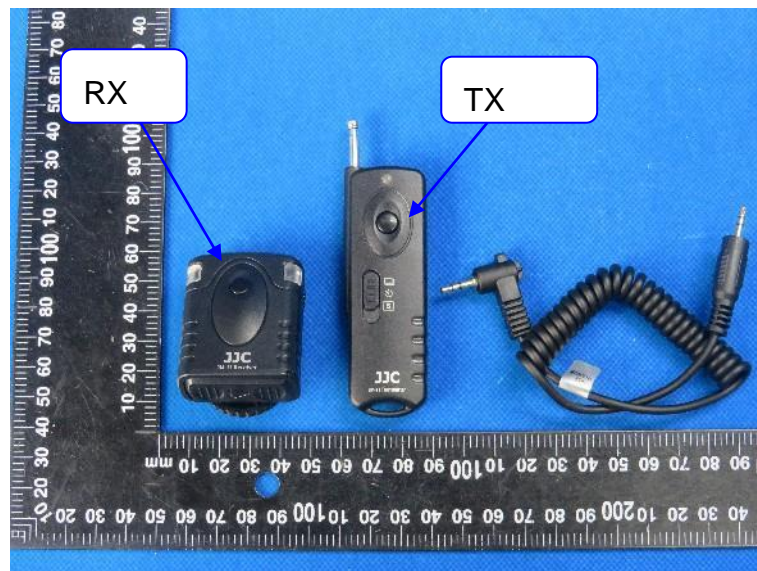

Product Name: Wireless Remote Controller
Model No.: JM-A(II)

EUT Constructional Details

External Photo