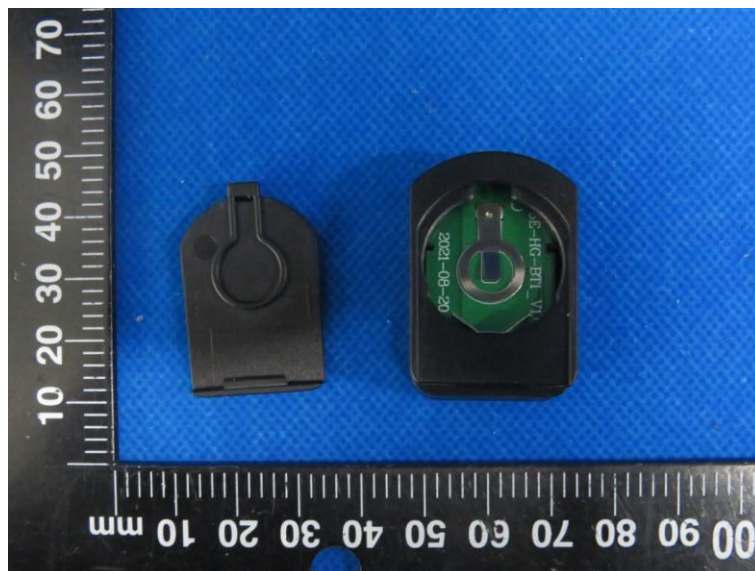

Product Name: Wireless Remote Control

Model No.: HG-BT1

### Internal Photo

-----End-----