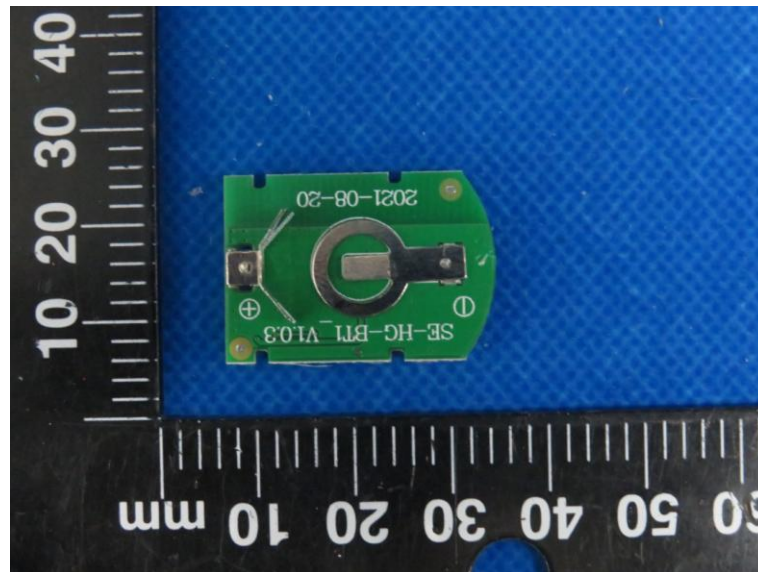

Product Name: Wireless Remote Control

Model No.: HG-BT1

## EUT Constructional Details

### Internal Photo

-----End-----