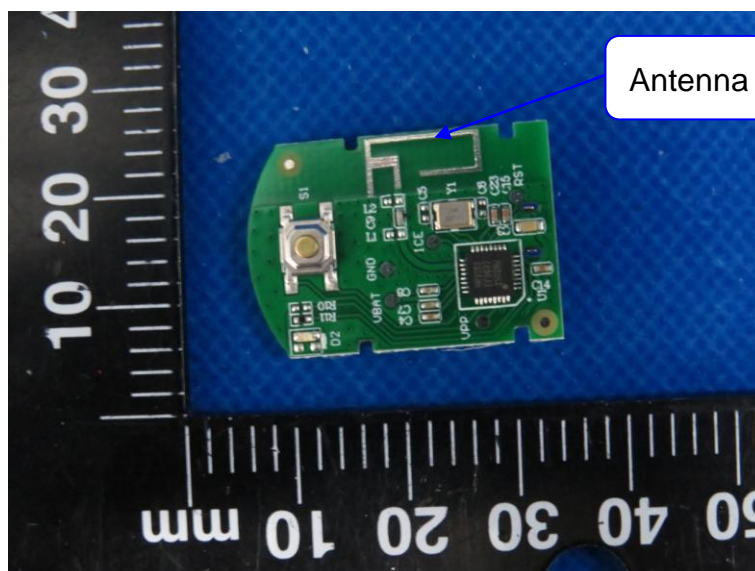

Product Name: Wireless Remote Control

Model No.: HG-BT1

EUT Constructional Details

Internal Photo