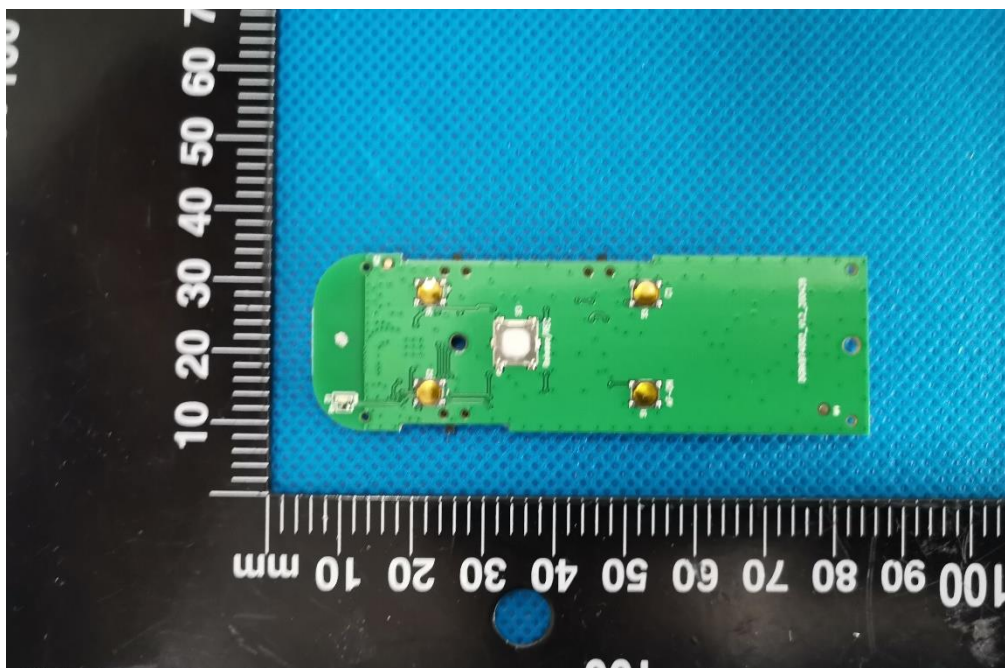

Product Name: Wireless Remote Control

Test Model No.: BTR-S1

#### Internal Photo

Fig.1

Fig.2

Fig.3

Fig.4