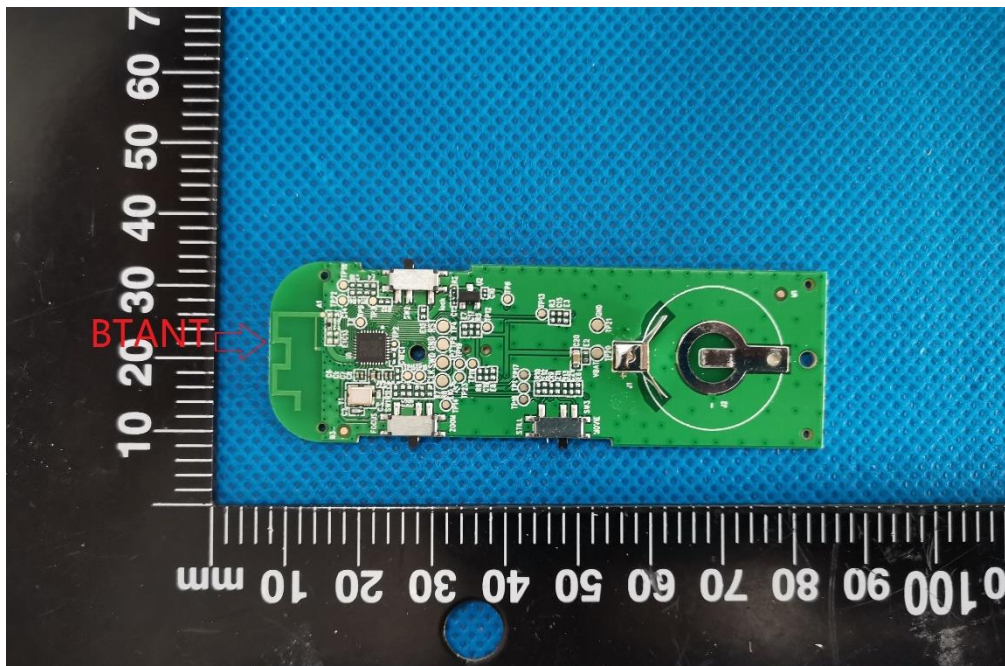

Product Name: Wireless Remote Control

Test Model No.: BTR-S1

#### Internal Photo

Fig.1

Fig.2

Fig.3

Fig.4