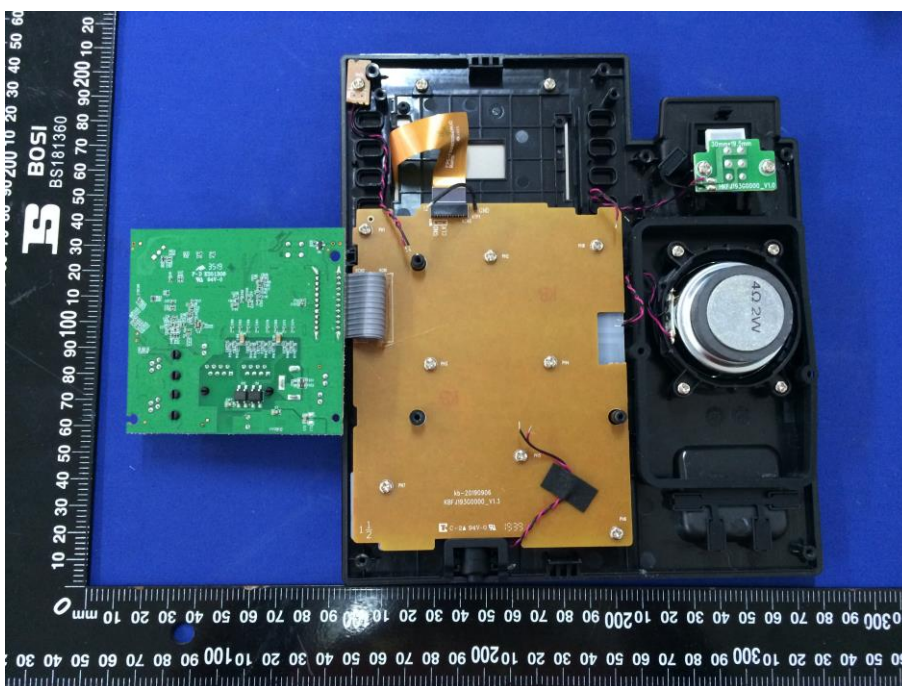

### Internal Photographs

CTC Laboratories, Inc.

2/F., Building 1 and 1-2/F., Building 2, Jiaquan Building, Guanlan High-Tech Park, Longhua District, Shenzhen, Guangdong, China  
Tel.: (86)755-27521059 Fax: (86)755-27521011 Http://www.sz-ctc.org.cn