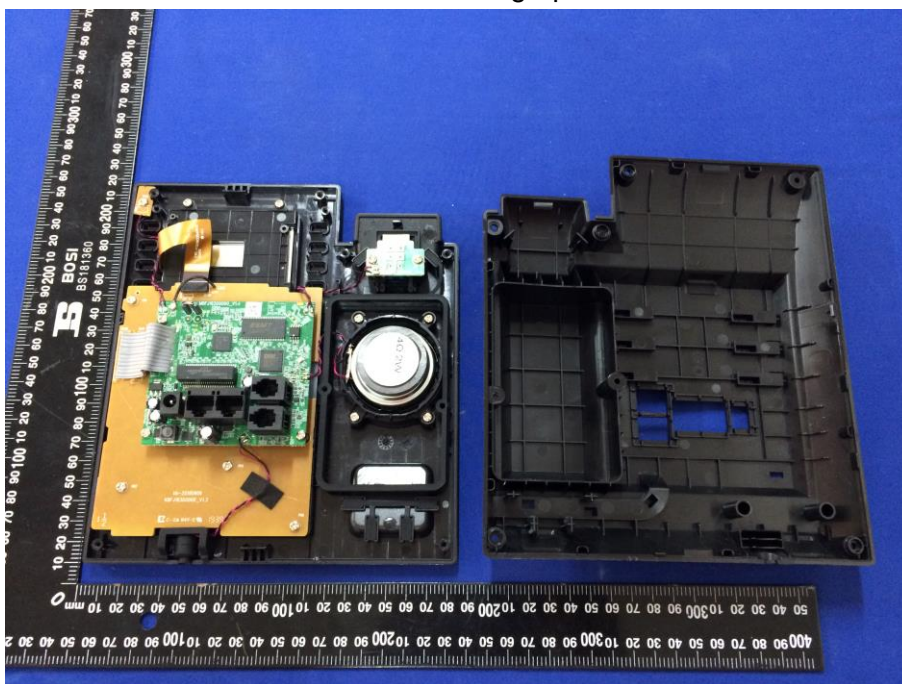

### Internal Photographs

CTC Laboratories, Inc.

2/F., Building 1 and 1-2/F., Building 2, Jiaquan Building, Guanlan High-Tech Park, Longhua District, Shenzhen, Guangdong, China  
Tel.: (86)755-27521059 Fax: (86)755-27521011 Http://www.sz-ctc.org.cn