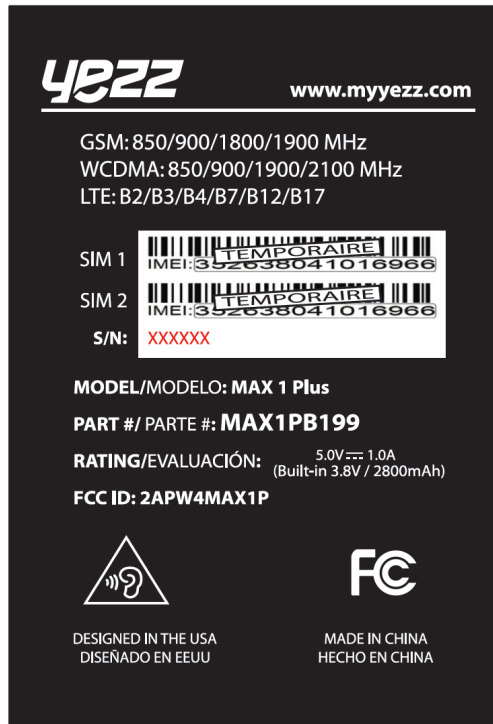

EXHIBIT A - FCC ID LABEL AND LOCATION

FCC ID Label

FCC ID Label Location Information

The label shown shall be permanently affixed at a conspicuous location on the device and be readily visible to the user at the time purchase (Labeling requirements per 2.925)