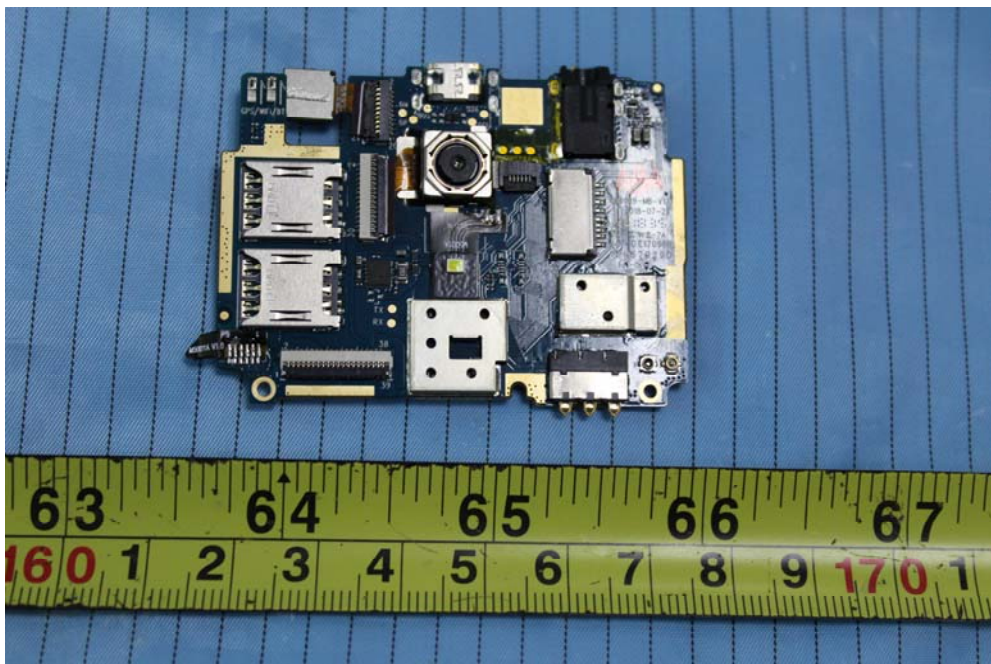

EXHIBIT C - EUT INTERNAL PHOTOGRAPHS

EUT – Cover off View 1

BT&WIFI
Antenna

GSM & WCDMA
Antenna

EUT – Cover off View 2

EUT – Cover off View 3

EUT – Main Board Top View

EUT – Main Board Top Shielding off View

EUT – Main Board Bottom View

EUT – Main Board 1 Bottom Shielding off View

EUT – Small Board Top View

EUT –Small Board Bottom View

EUT – Main Chip View

EUT – Battery View

EUT – Battery Label View