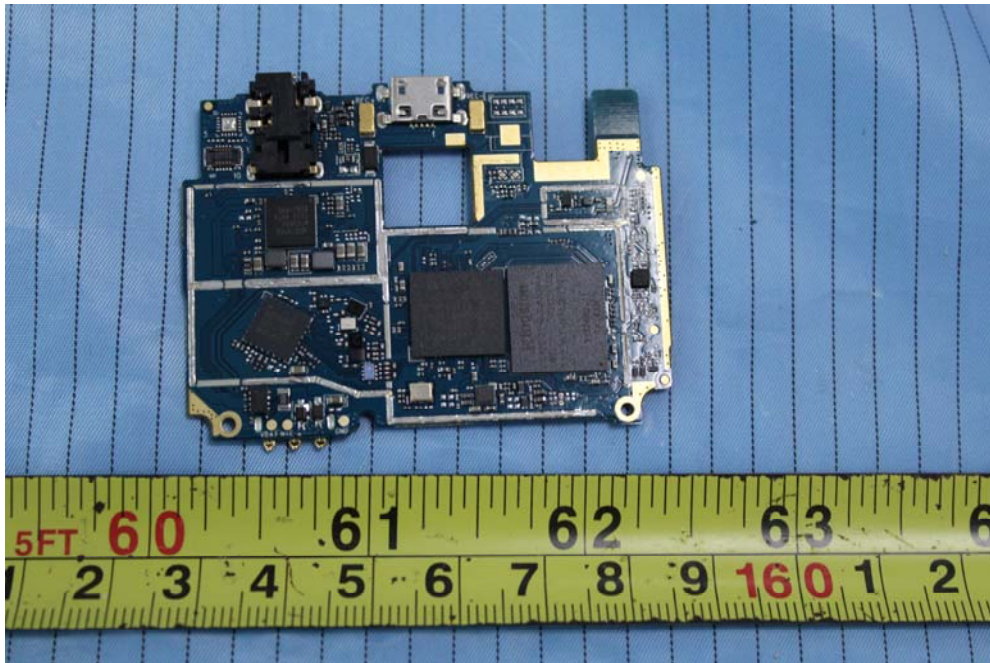

EXHIBIT C - EUT INTERNAL PHOTOGRAPHS

EUT – Cover off View 1

BT&WIFI
Antenna

GSM & WCDMA
Antenna

EUT – Cover off View 2

EUT – Cover off View 3

EUT – Main Board Top View

EUT – Main Board Top Shielding off View

EUT – Main Board Bottom View

EUT – Main Board 1 Bottom Shielding off View

EUT – Small Board Top View

EUT –Small Board Bottom View

EUT – Main Chip View

EUT – Battery View

EUT – Battery Label View