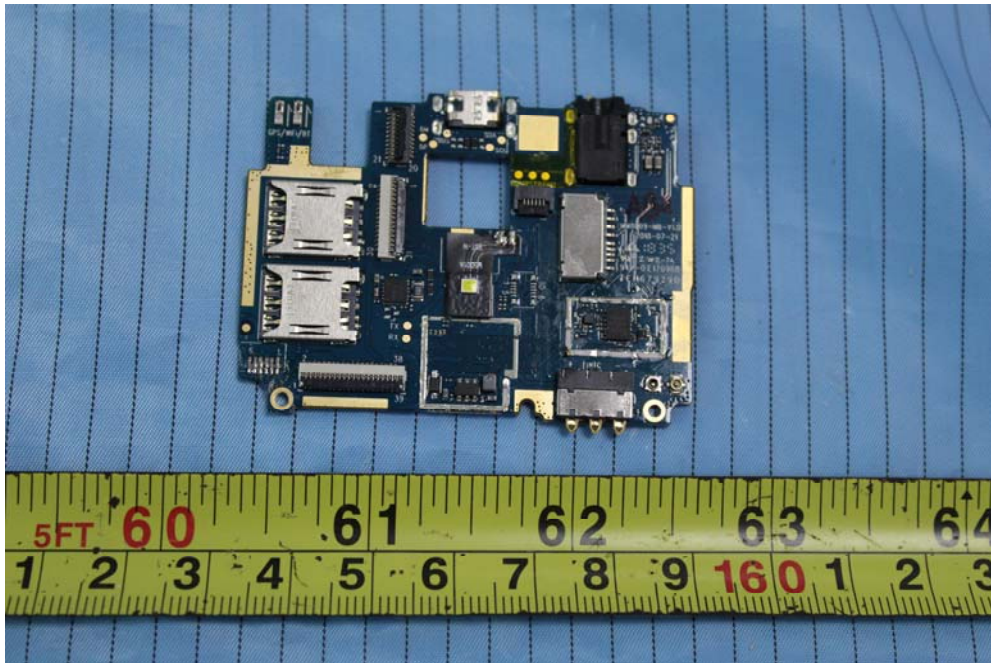

EXHIBIT C - EUT INTERNAL PHOTOGRAPHS

EUT – Cover off View 1

BT&WIFI
Antenna

GSM & WCDMA
Antenna

EUT – Cover off View 2

EUT – Cover off View 3

EUT – Main Board Top View

EUT – Main Board Top Shielding off View

EUT – Main Board Bottom View

EUT – Main Board 1 Bottom Shielding off View

EUT – Small Board Top View

EUT –Small Board Bottom View

EUT – Main Chip View

EUT – Battery View

EUT – Battery Label View