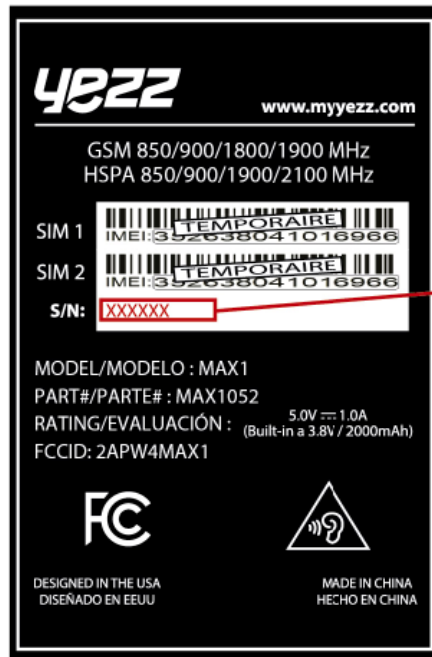

EXHIBIT A - FCC ID LABEL AND LOCATION

FCC ID Label

FCC ID Label Location Information

The label shown shall be permanently affixed at a conspicuous location on the device and be readily visible to the user at the time purchase (Labeling requirements per 2.925)