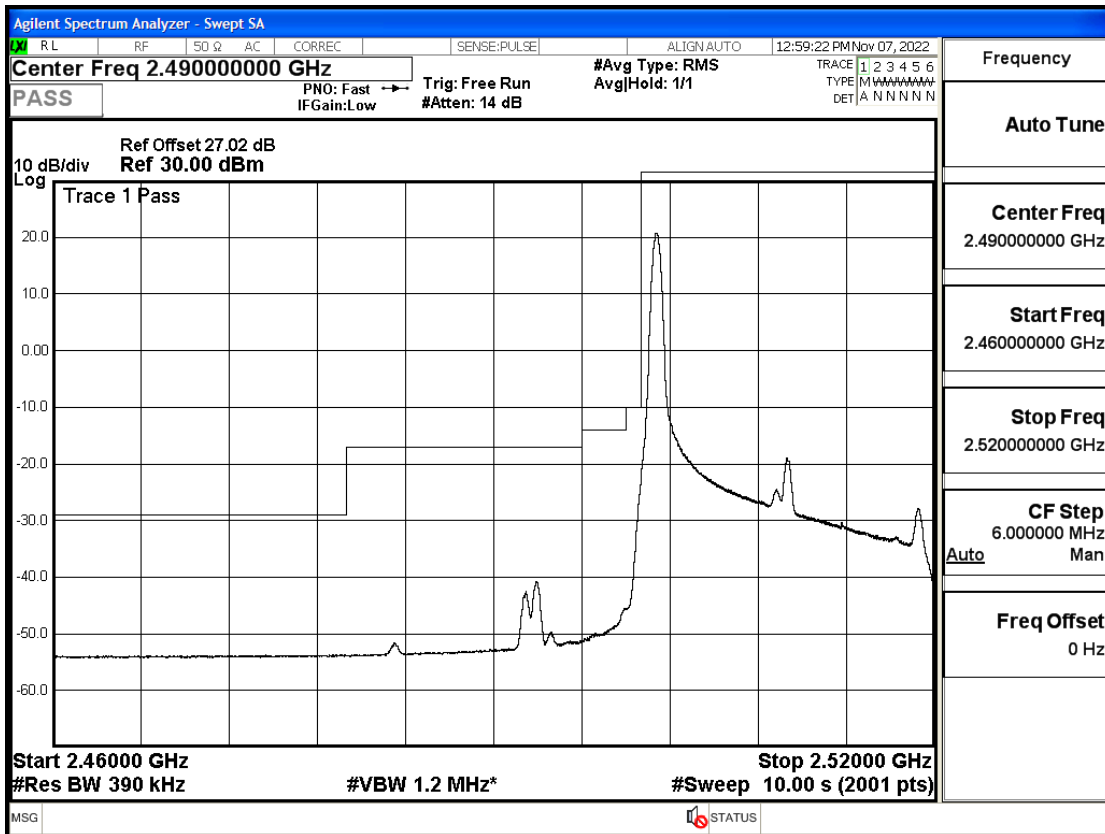

Band7-20-2510-QPSK-1#LOW@Pass