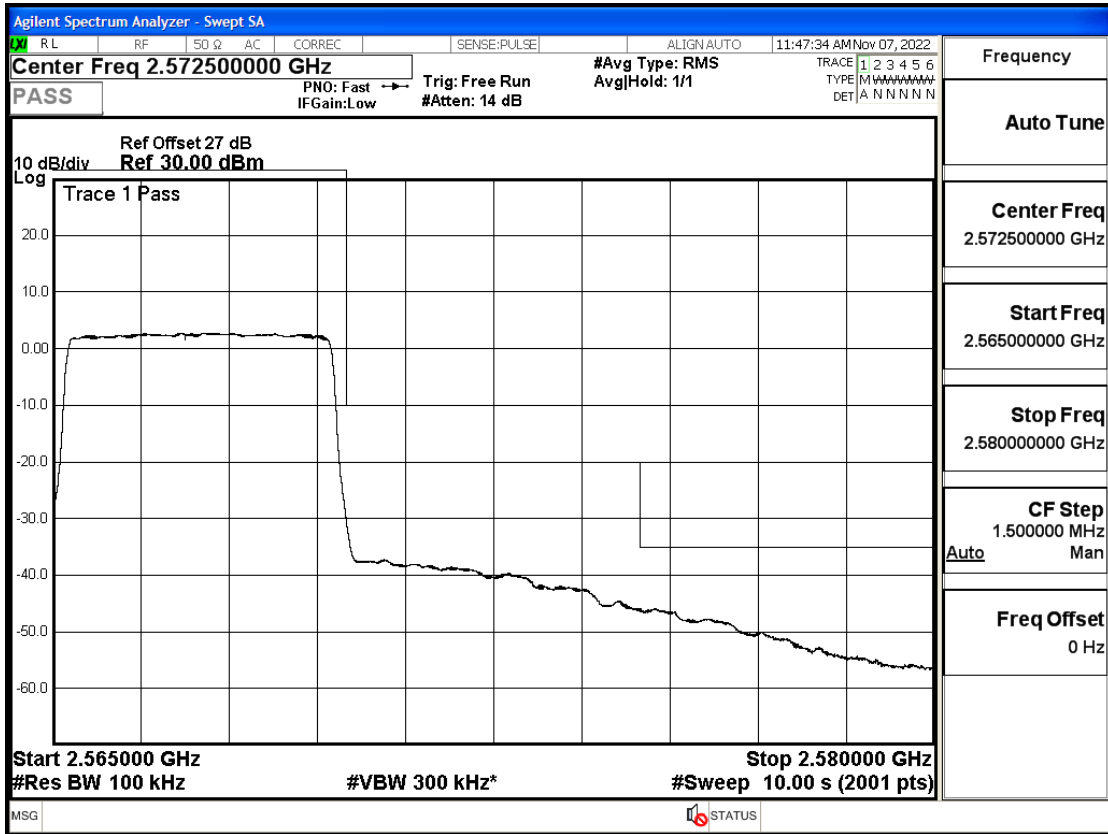

Band7-5-2567.5-16QAM-25#LOW@Pass