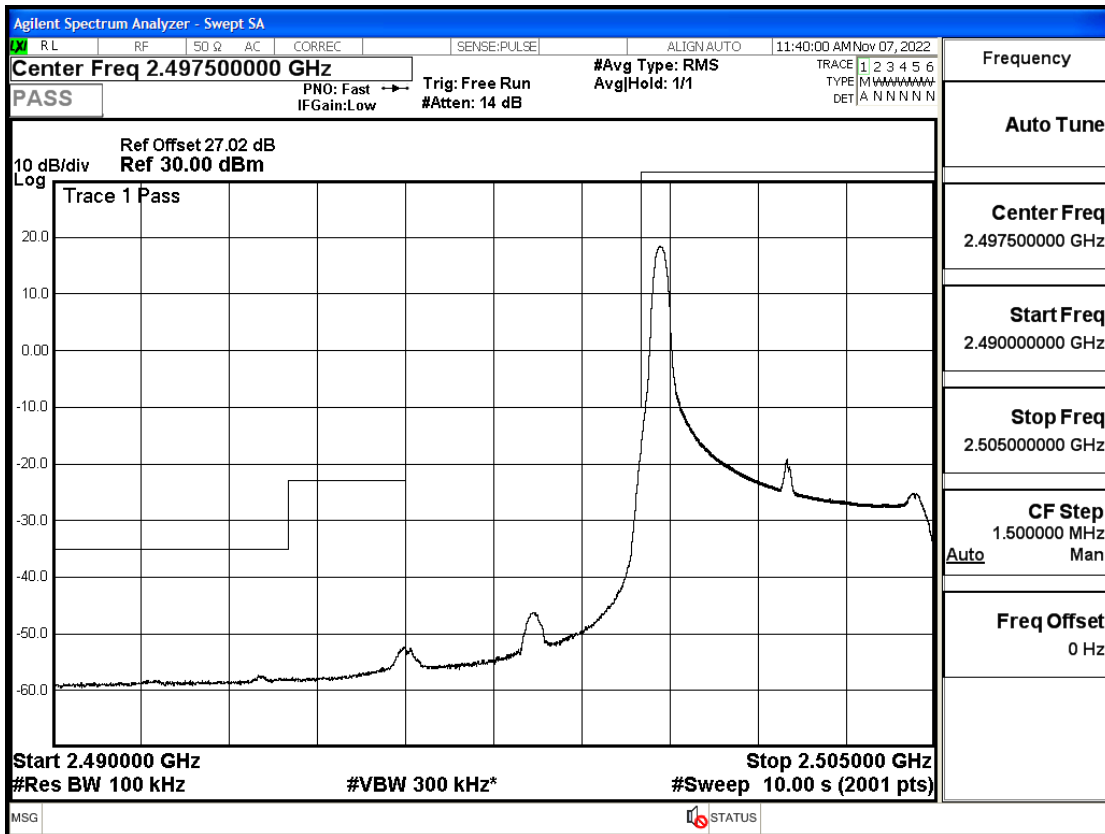

Band7-5-2502.5-QPSK-1#LOW@Pass