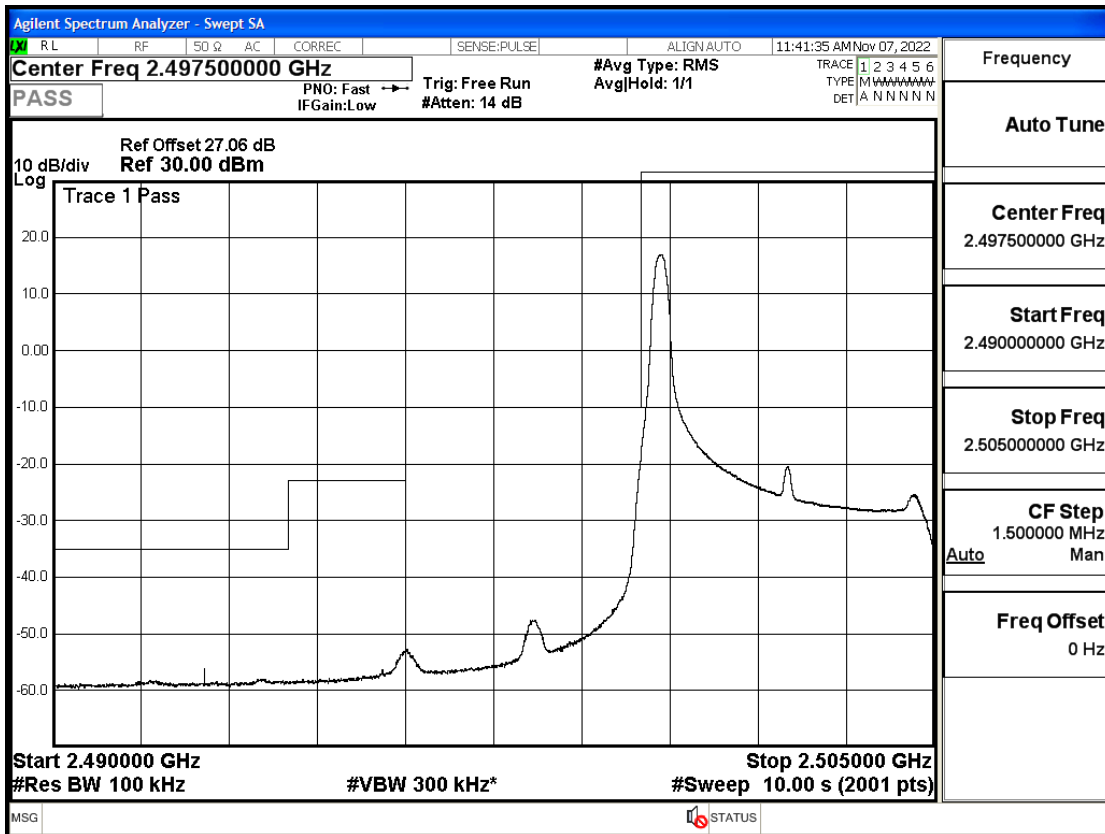

Band7-5-2502.5-16QAM-1#LOW@Pass