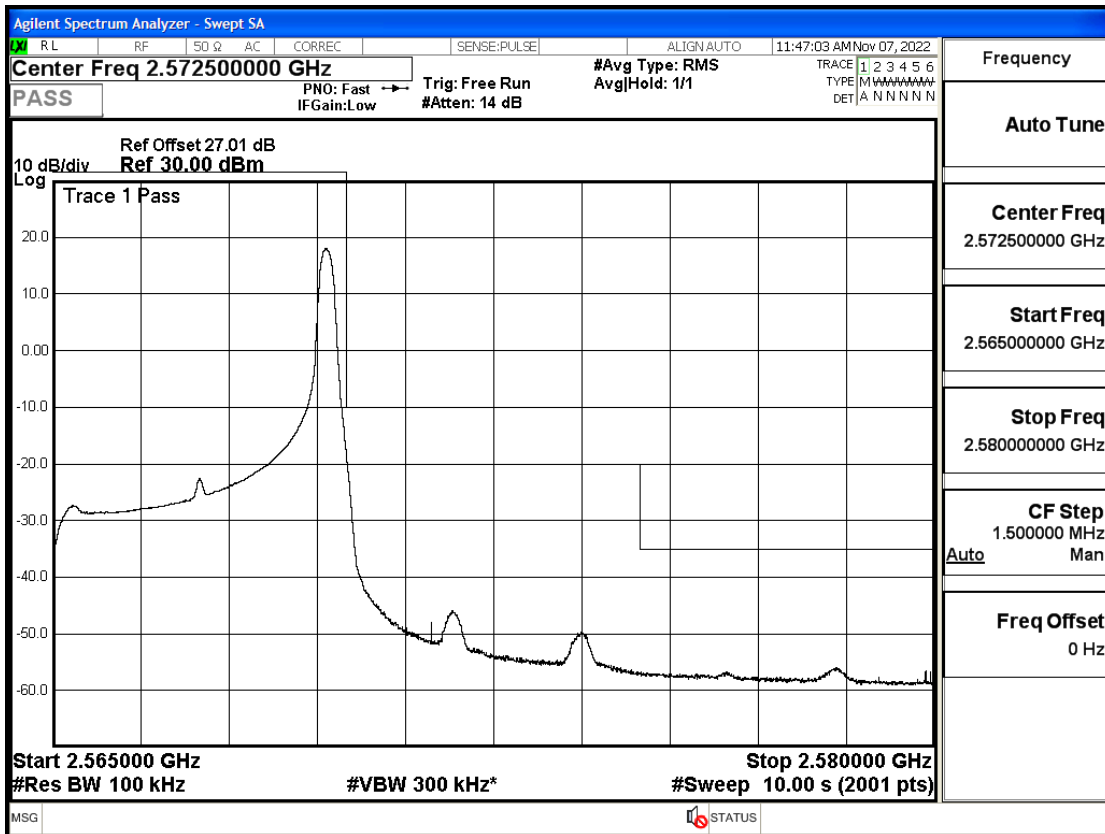

Band7-5-2567.5-QPSK-1#HIGH@Pass