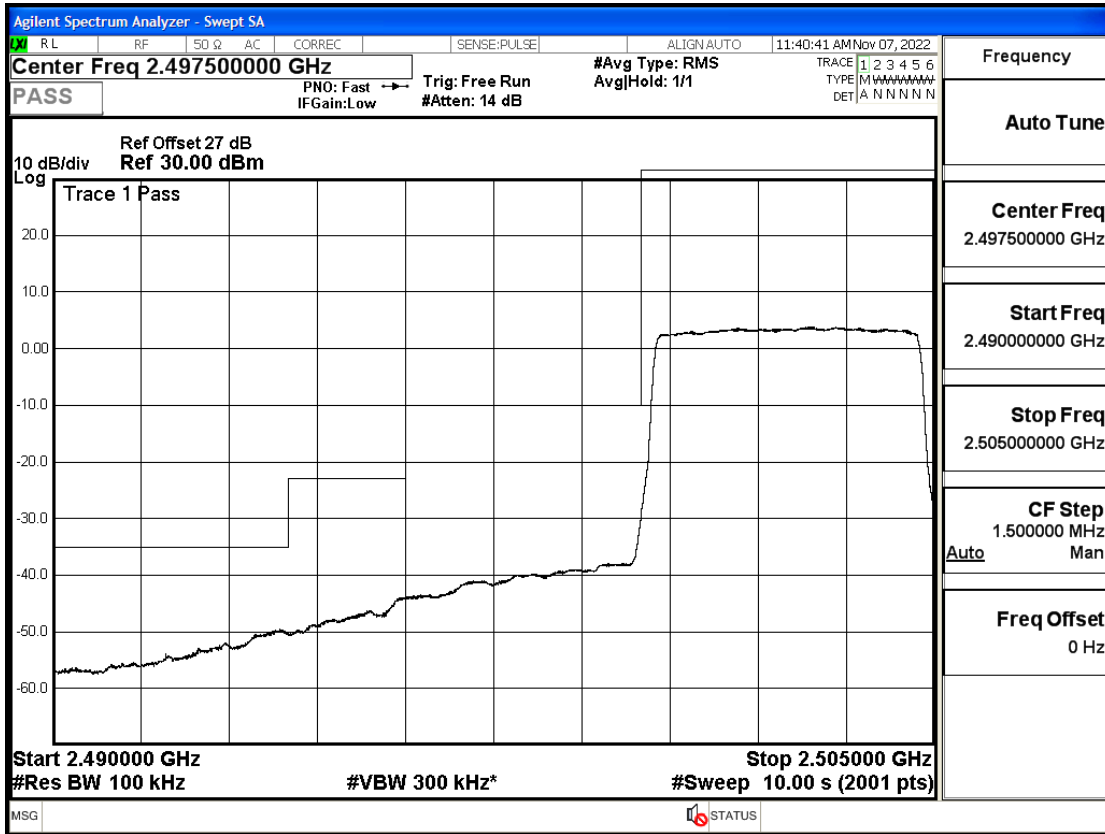

Band7-5-2502.5-16QAM-25#LOW@Pass