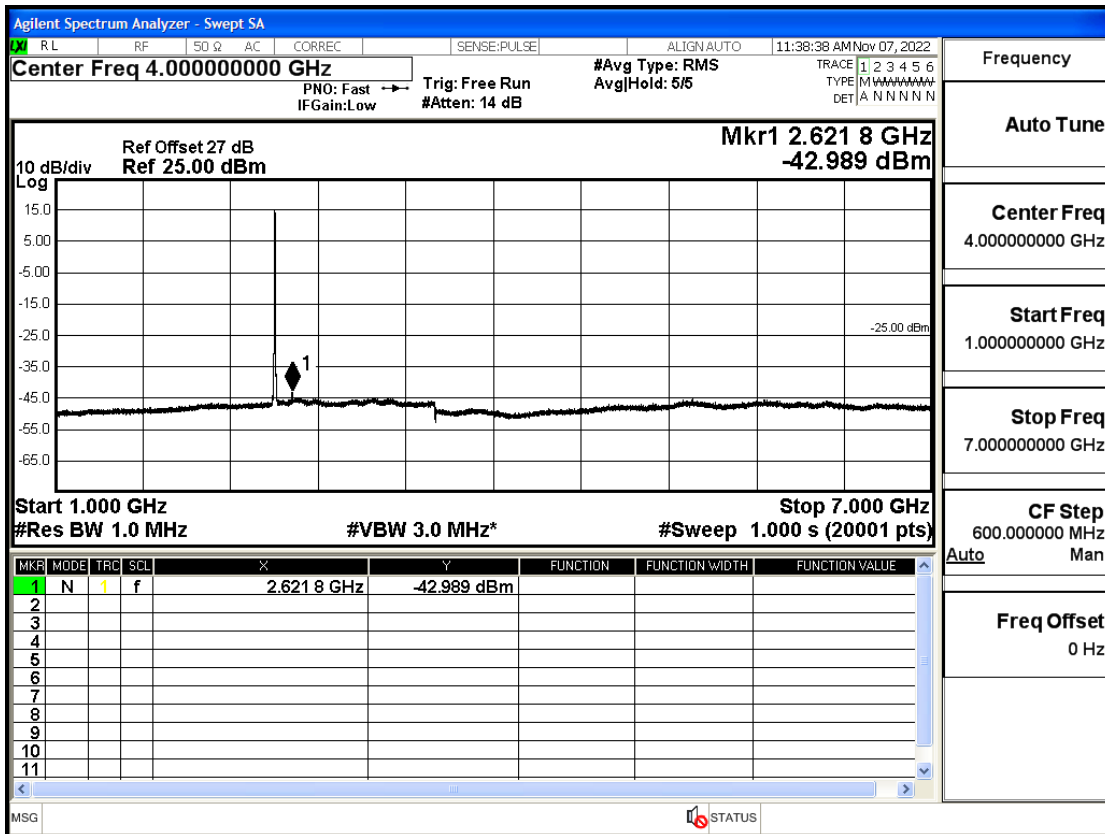

OB7-5-2502.5-QPSK-25#LOW@1GHz-7GHz@Pass