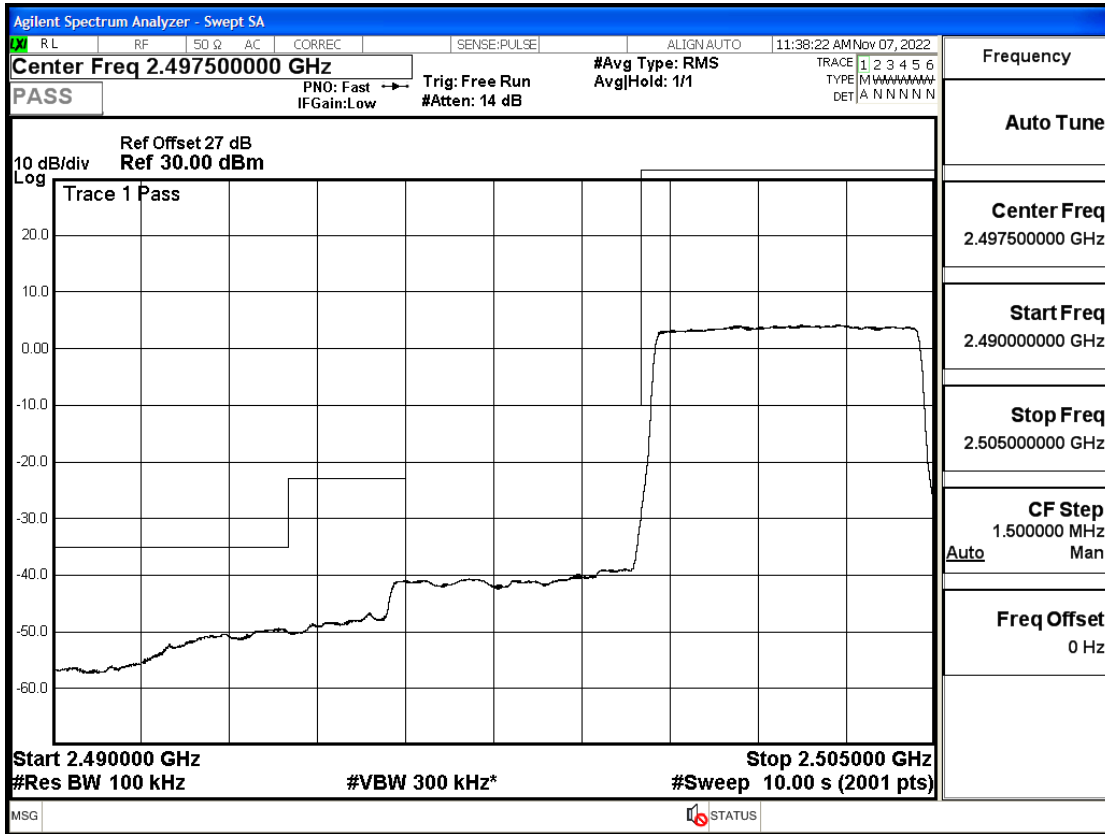

Band7-5-2502.5-QPSK-25#LOW@Pass