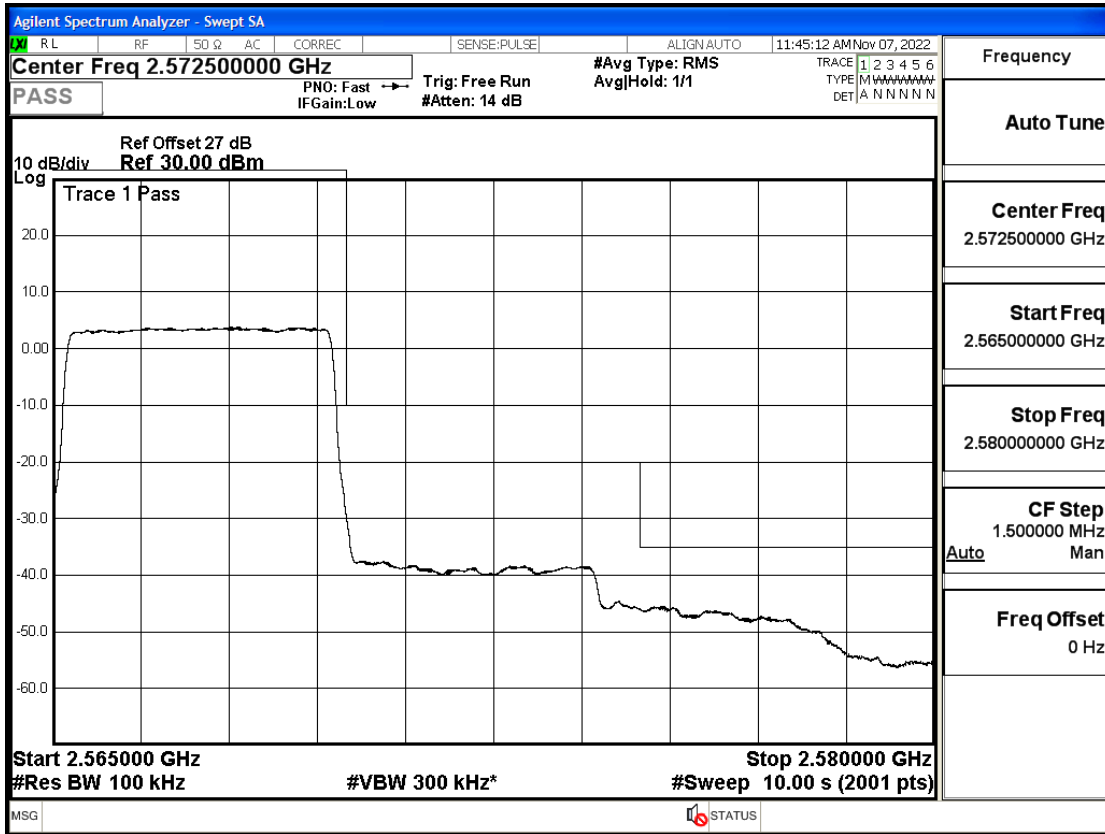

Band7-5-2567.5-QPSK-25#LOW@Pass