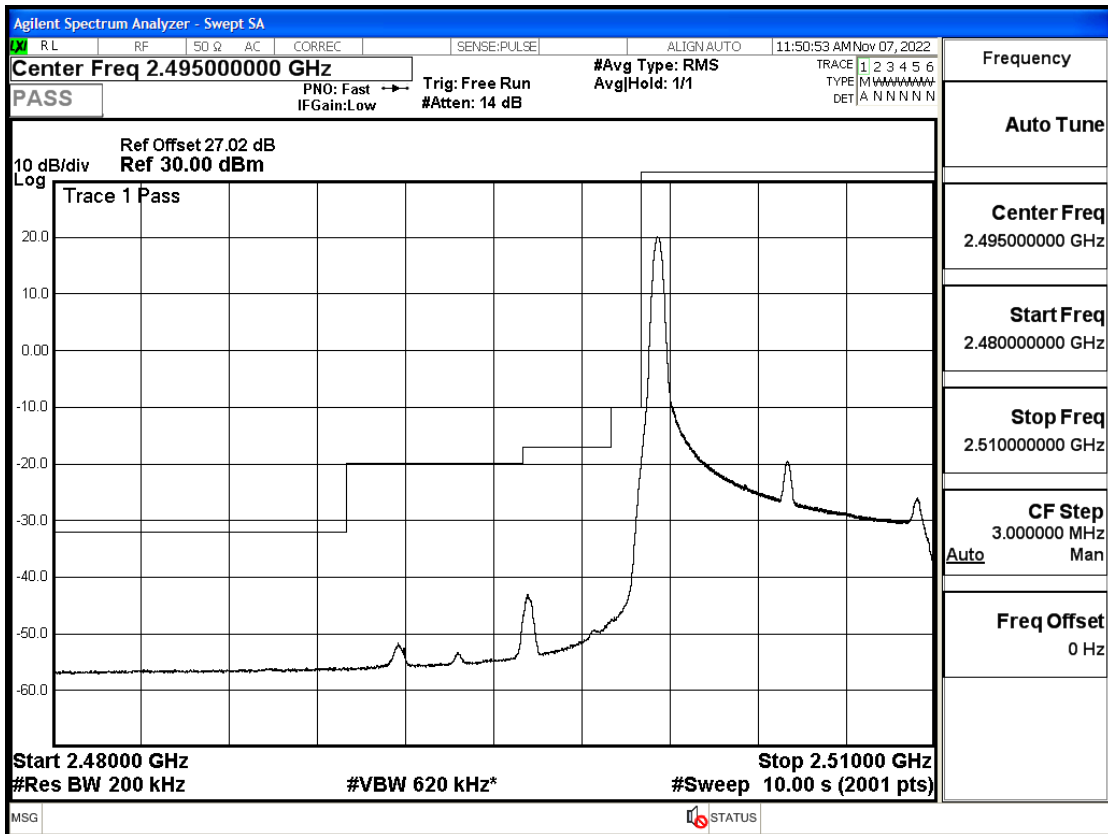

Band7-10-2505-QPSK-1#LOW@Pass