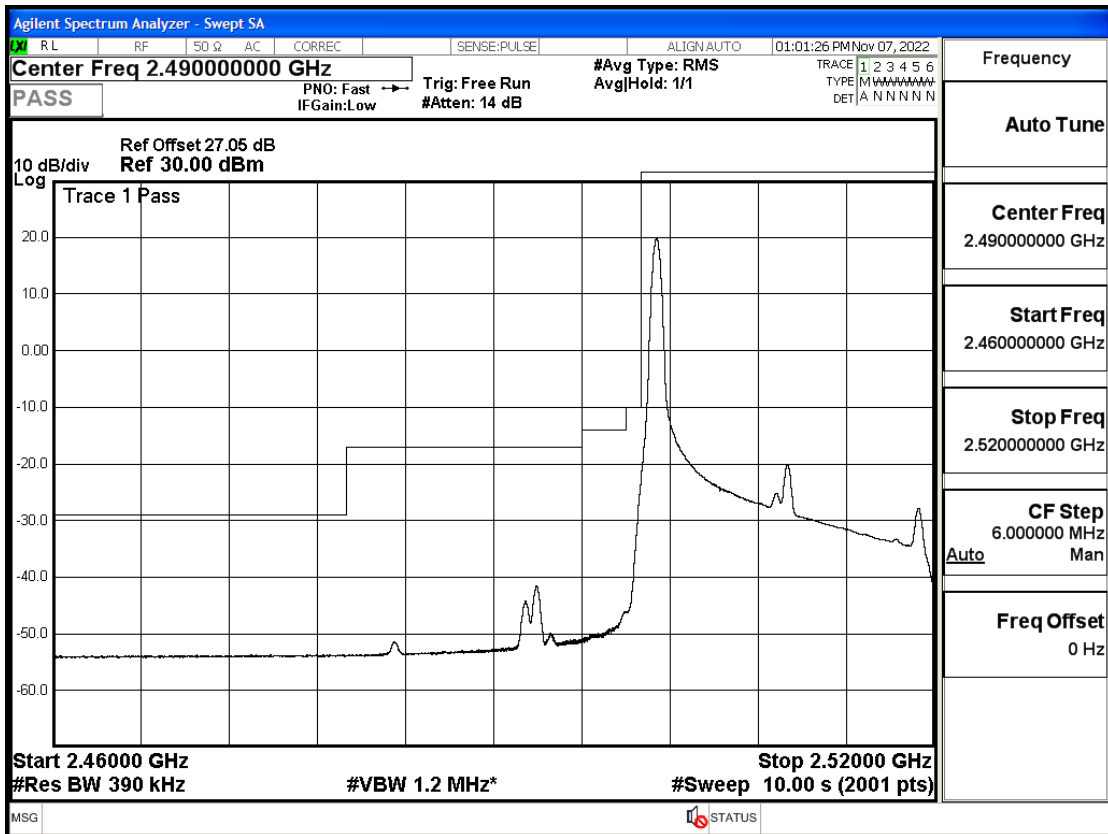

Band7-20-2510-16QAM-1#LOW@Pass