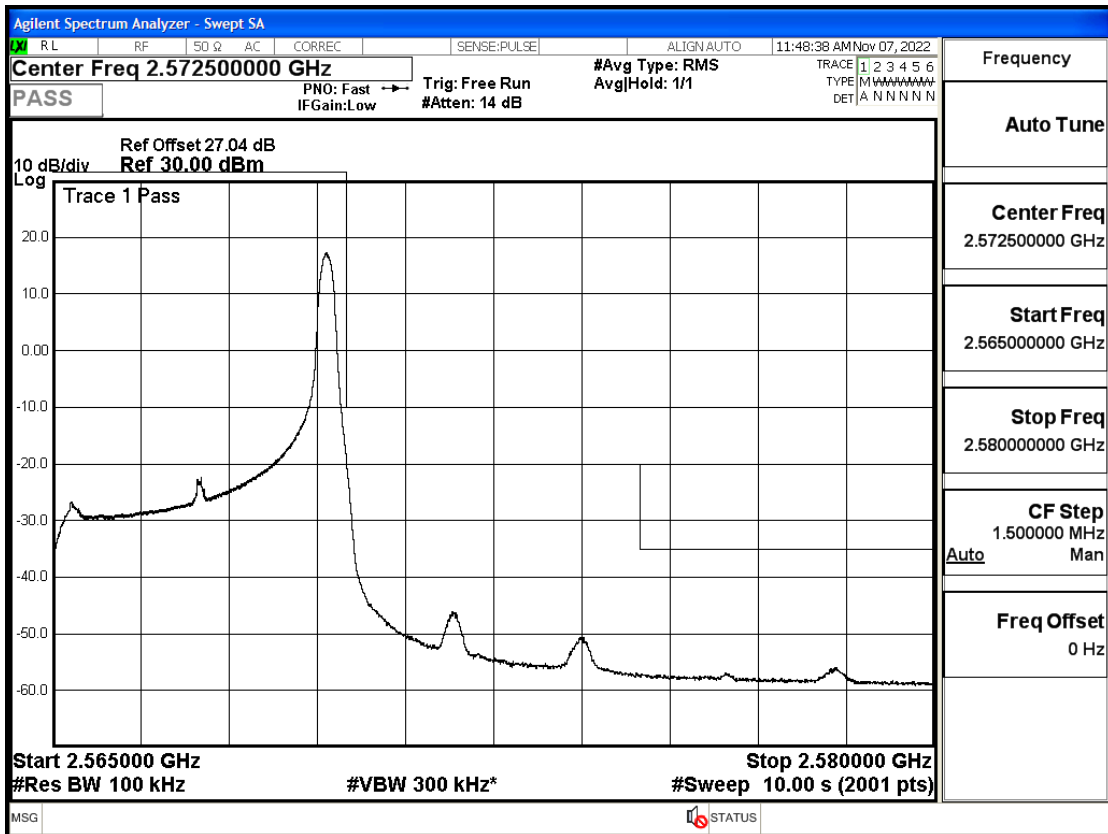

Band7-5-2567.5-16QAM-1#HIGH@Pass