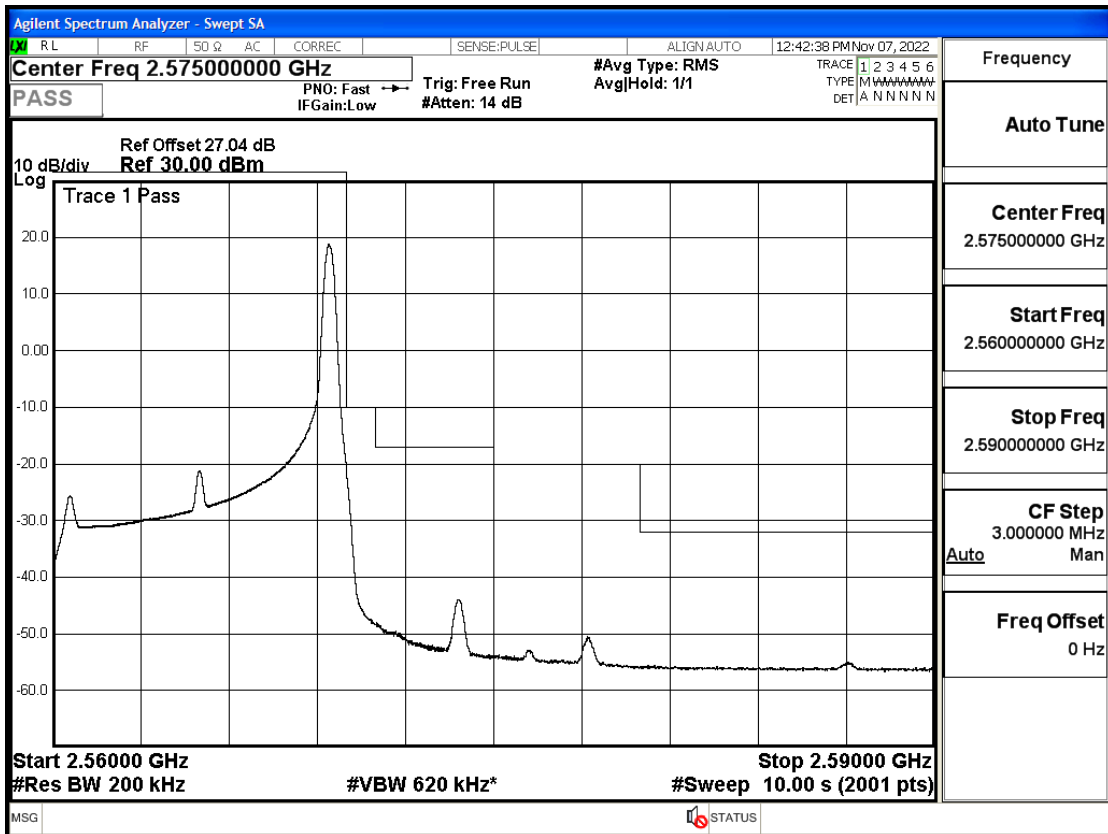

Band7-10-2565-16QAM-1#HIGH@Pass