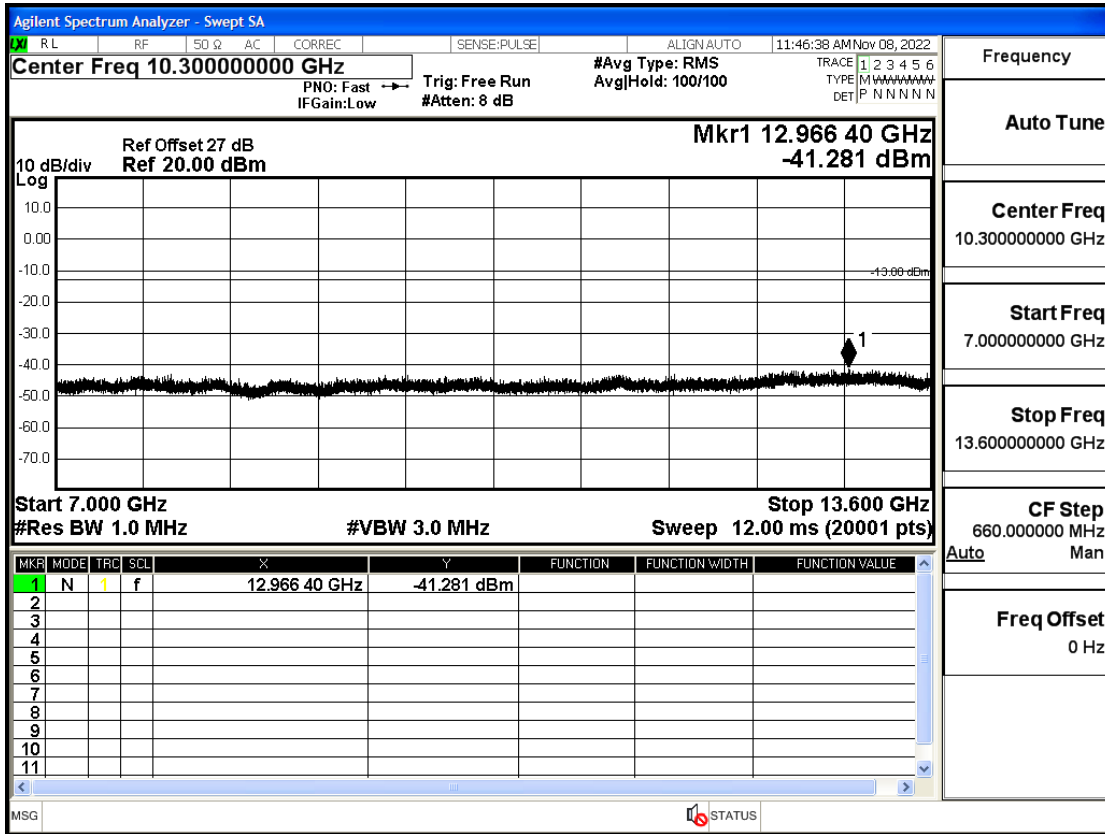

OB4-1.4-1710.7-QPSK-6#LOW@7GHz-13.6GHz@Pass