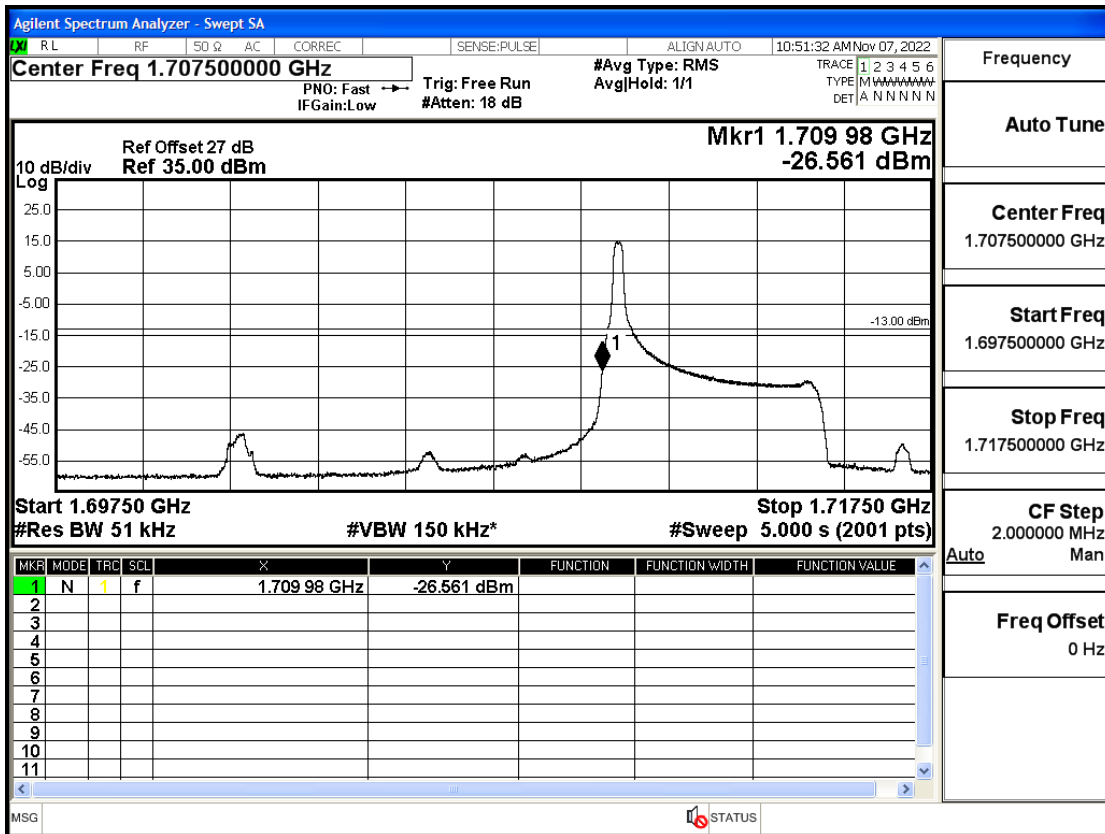

Band4-5-1712.5-QPSK-1#LOW@Pass