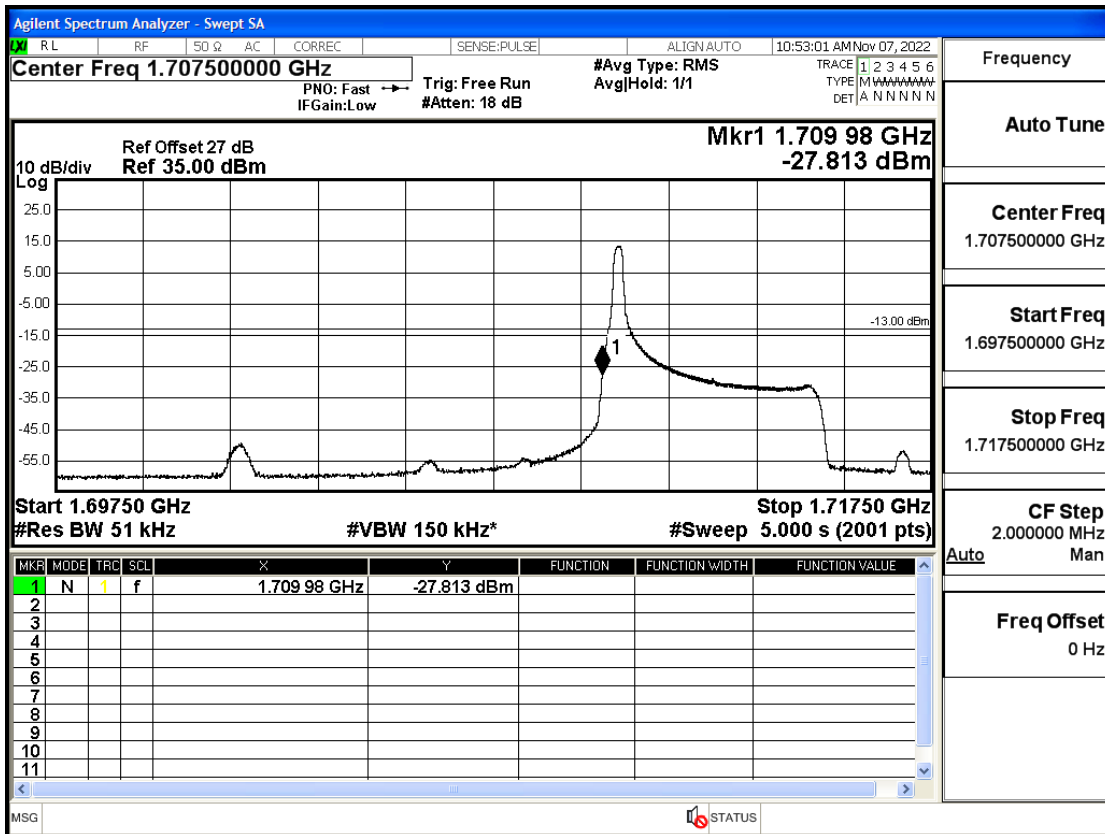

Band4-5-1712.5-16QAM-1#LOW@Pass