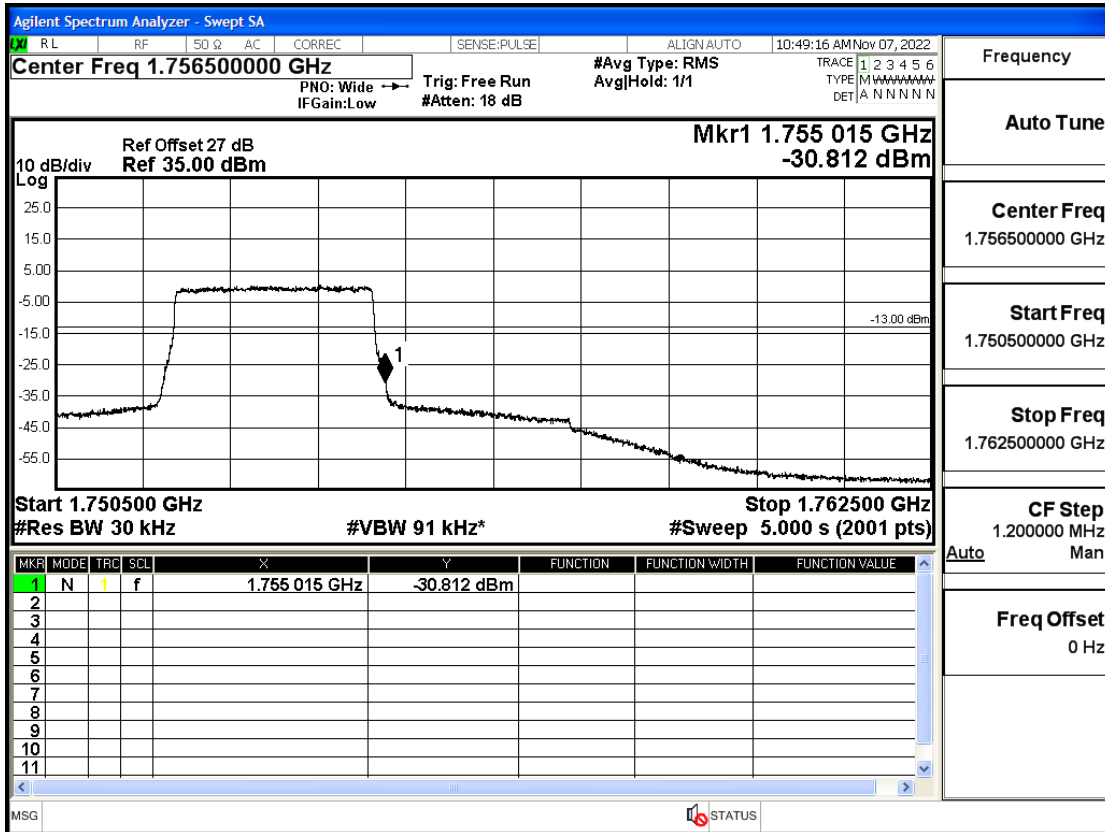

Band4-3-1753.5-16QAM-15#LOW@Pass