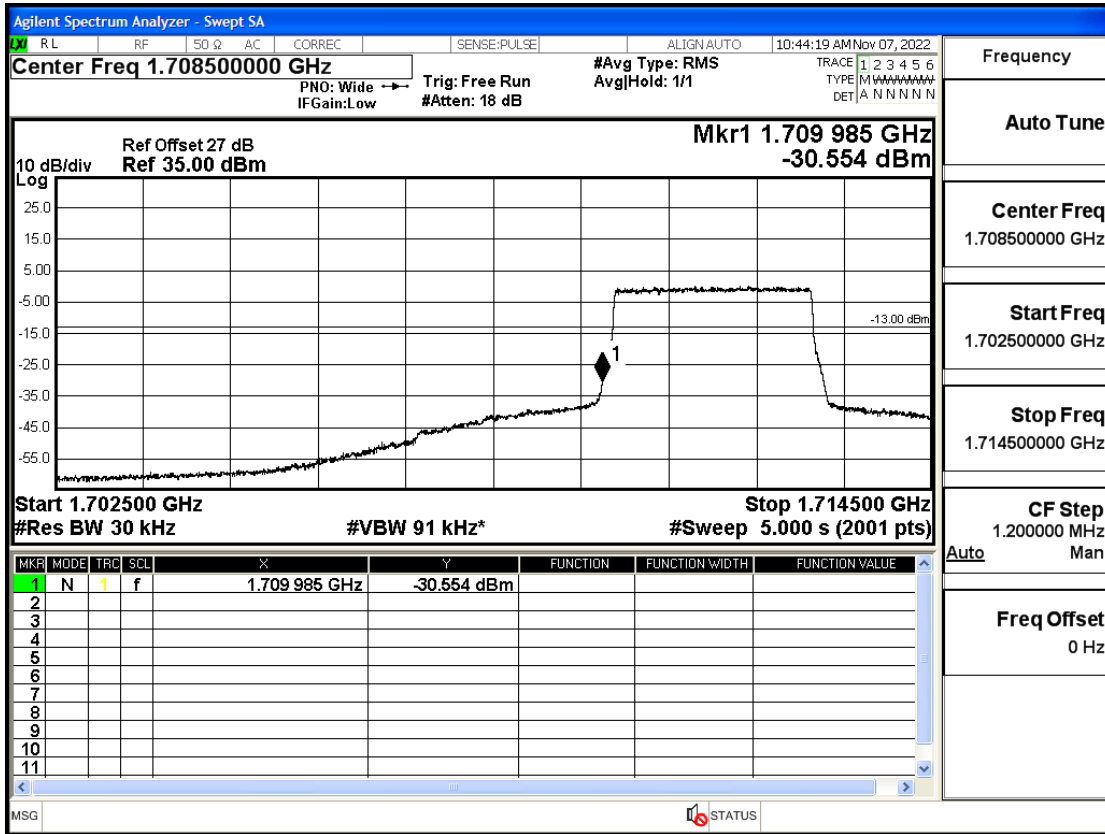

Band4-3-1711.5-16QAM-15#LOW@Pass