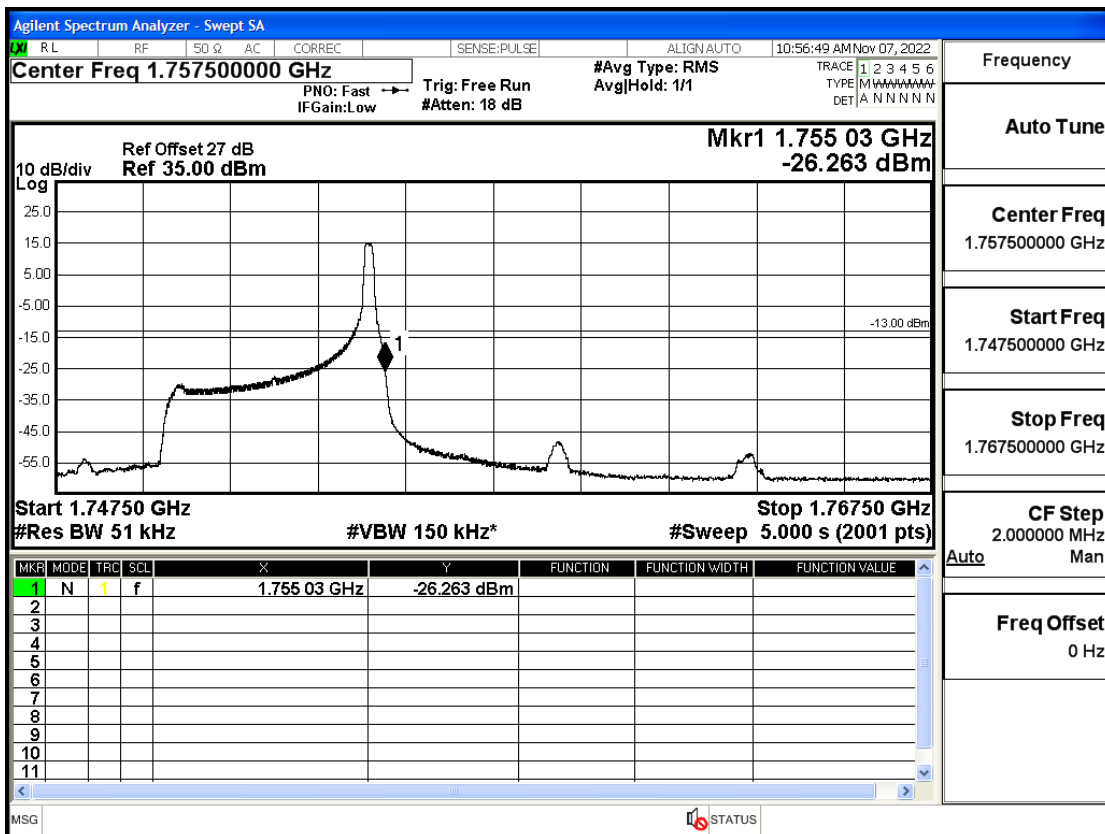

Band4-5-1752.5-QPSK-1#HIGH@Pass