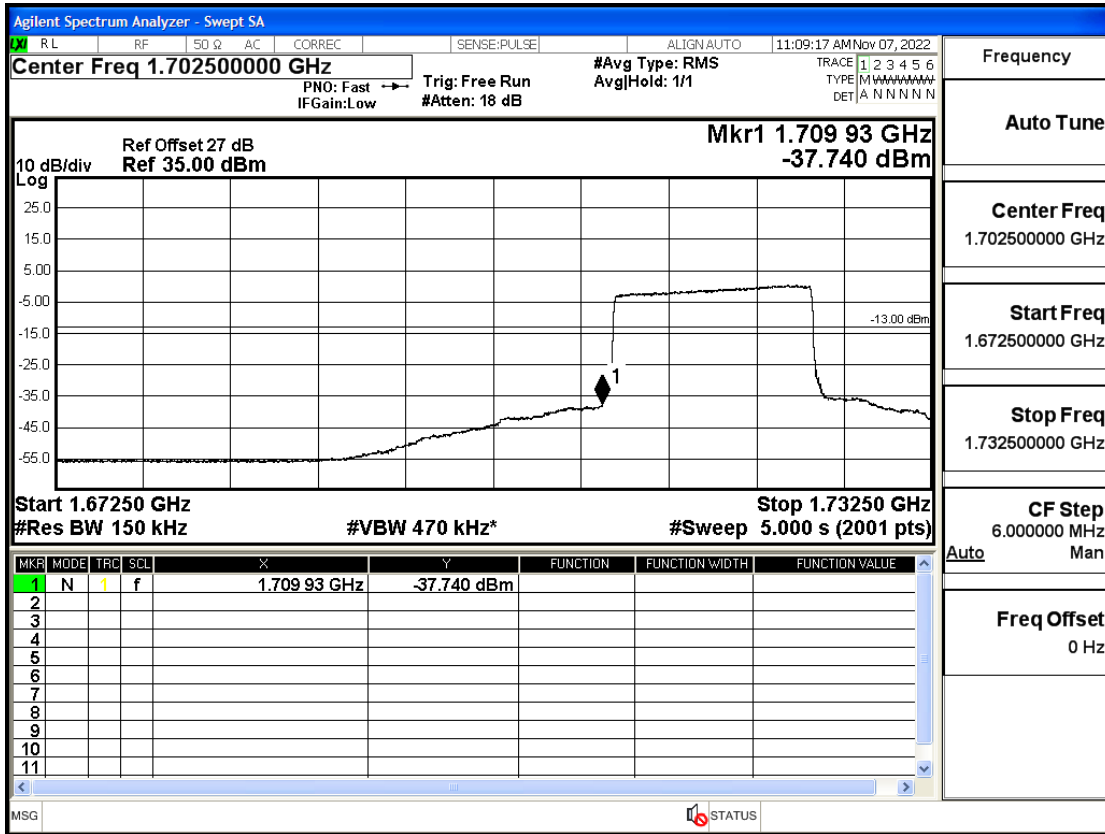

Band4-15-1717.5-16QAM-75#LOW@Pass