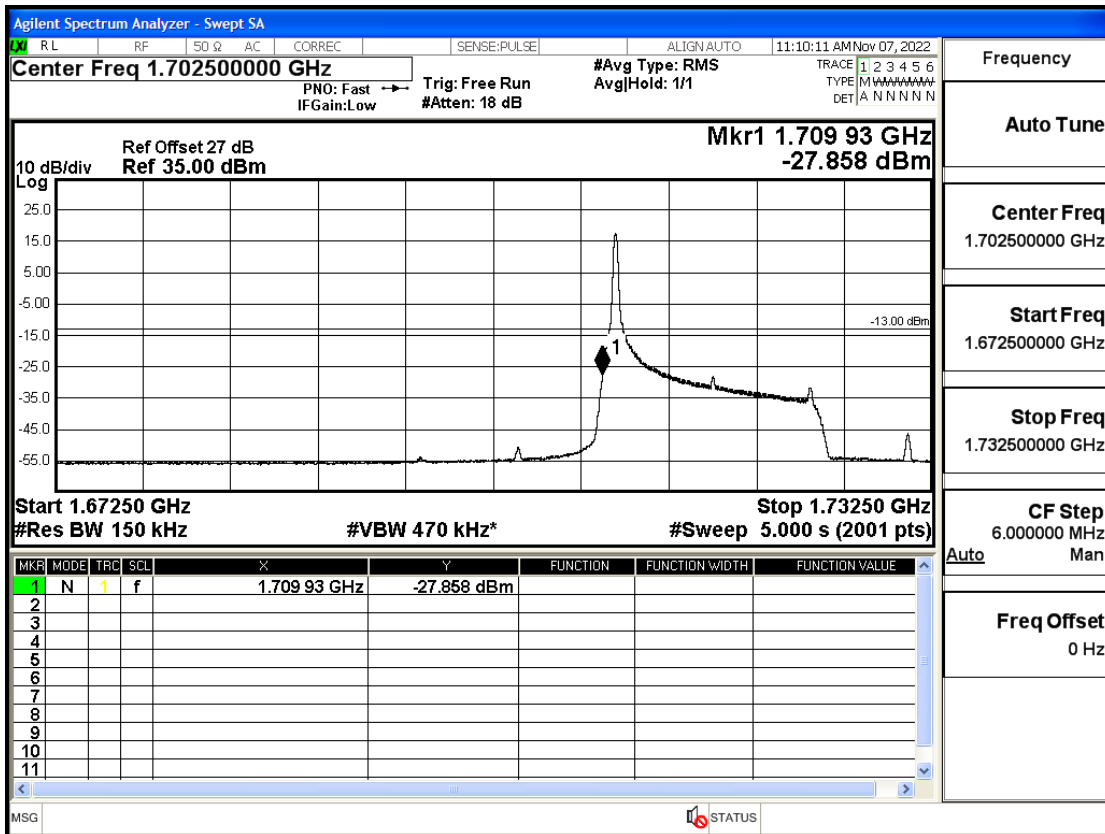

Band4-15-1717.5-16QAM-1#LOW@Pass