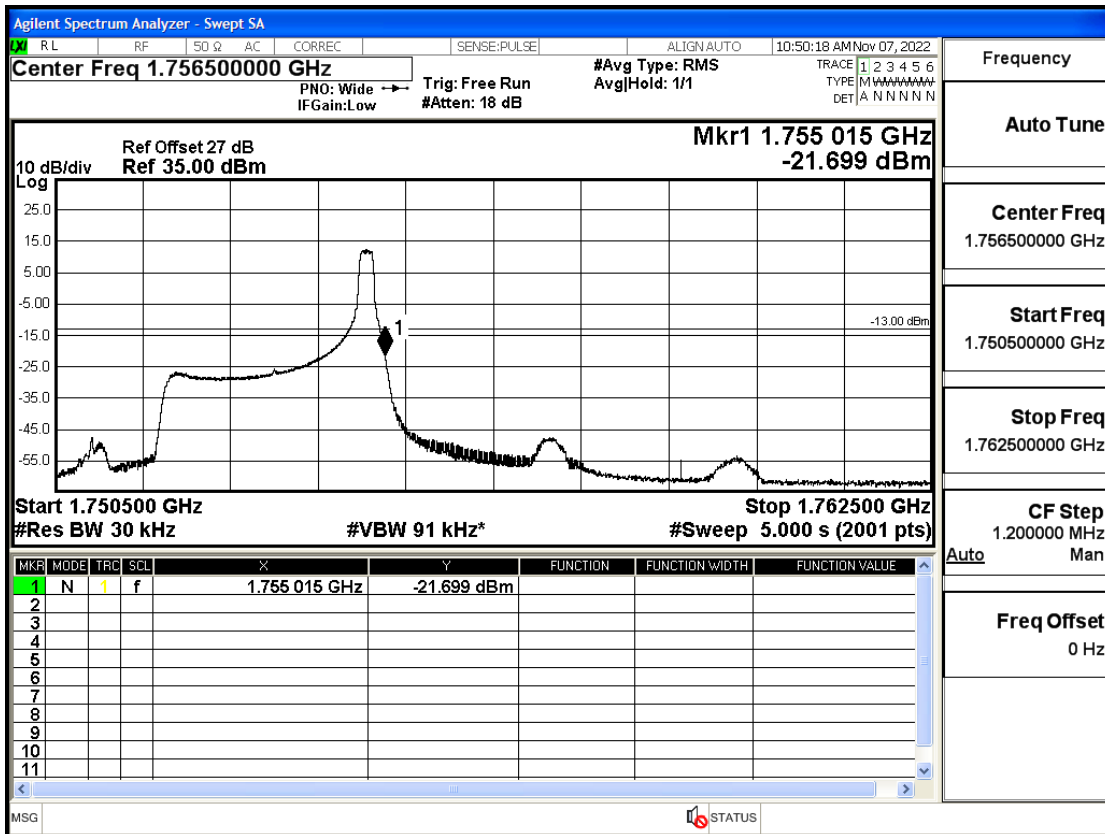

Band4-3-1753.5-16QAM-1#HIGH@Pass