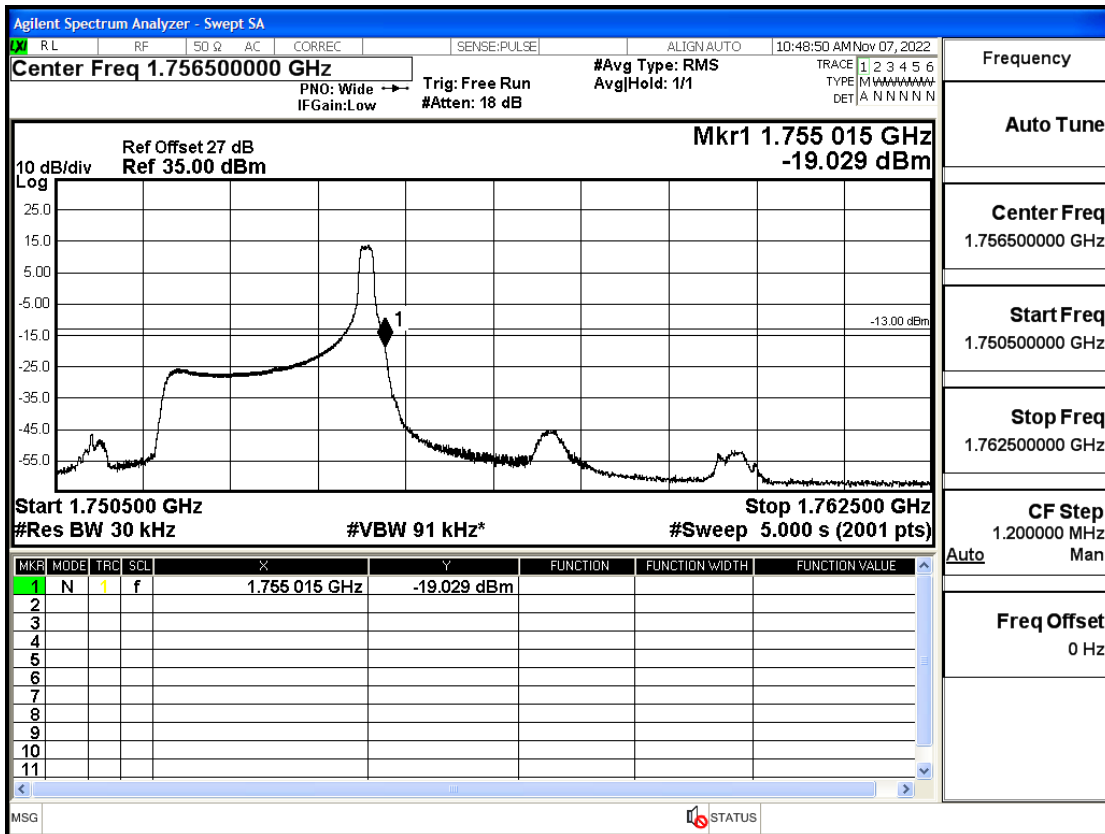

Band4-3-1753.5-QPSK-1#HIGH@Pass