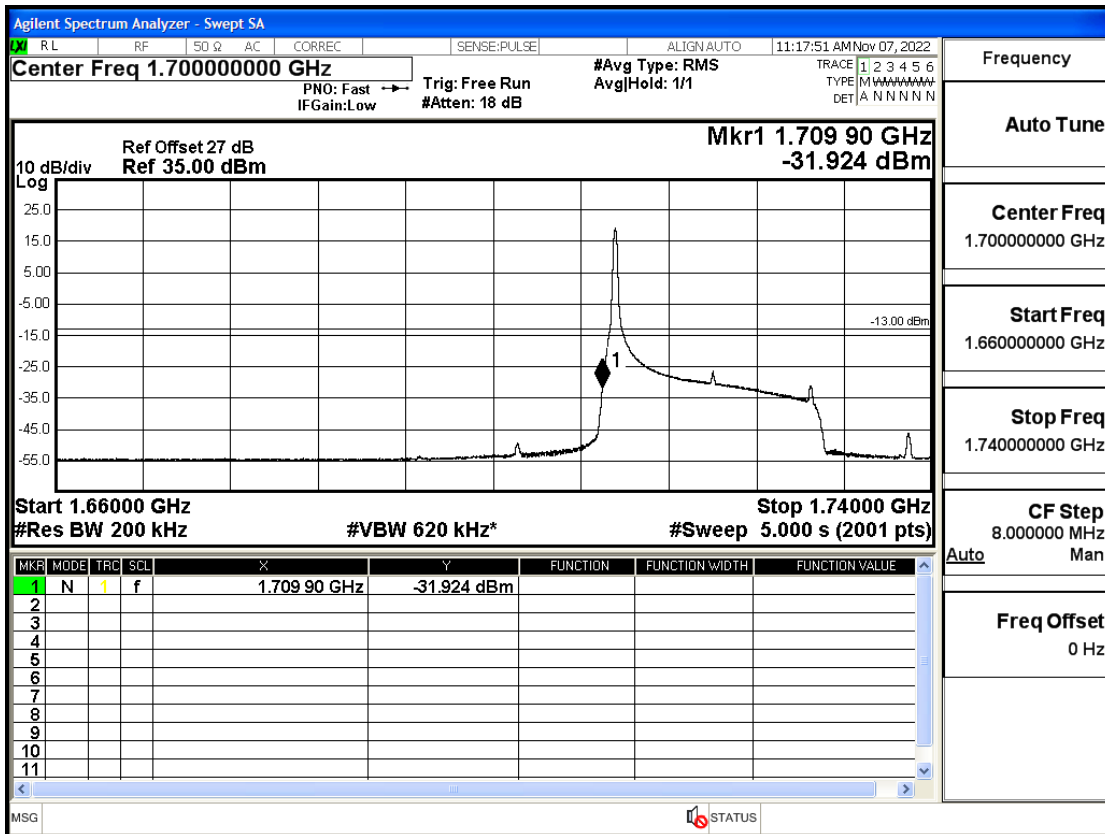

Band4-20-1720-QPSK-1#LOW@Pass