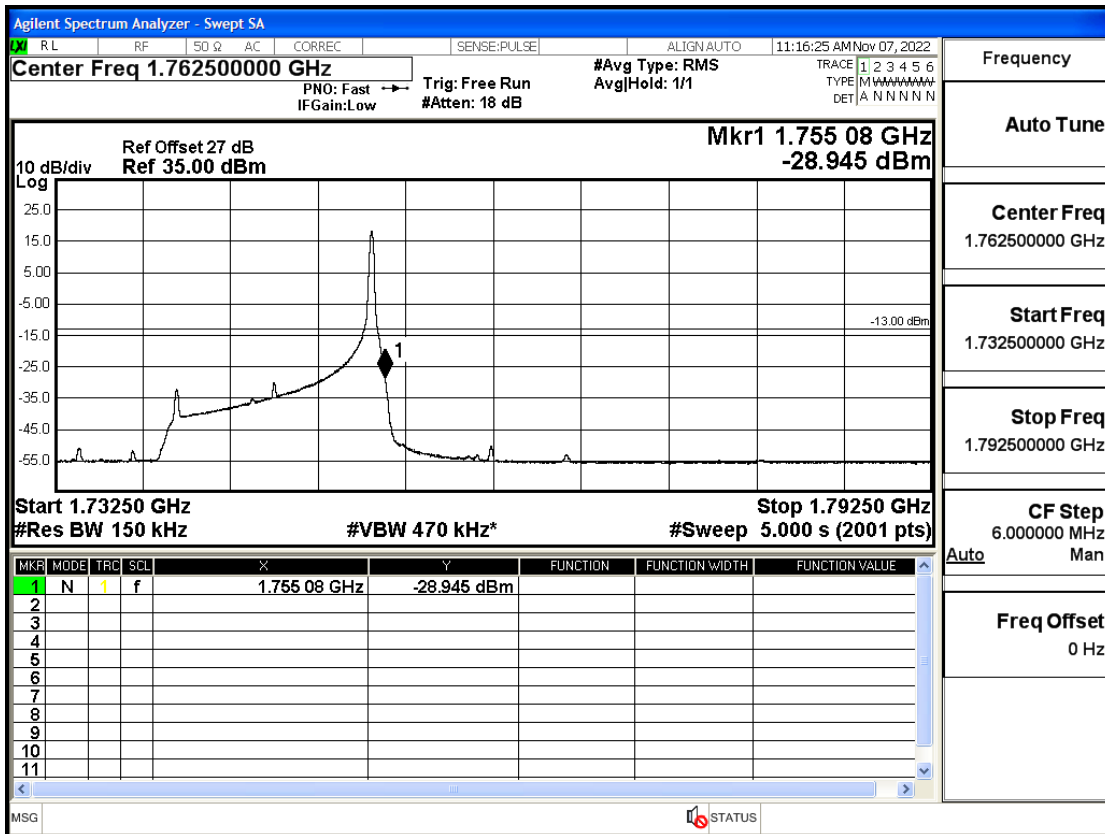

Band4-15-1747.5-16QAM-1#HIGH@Pass