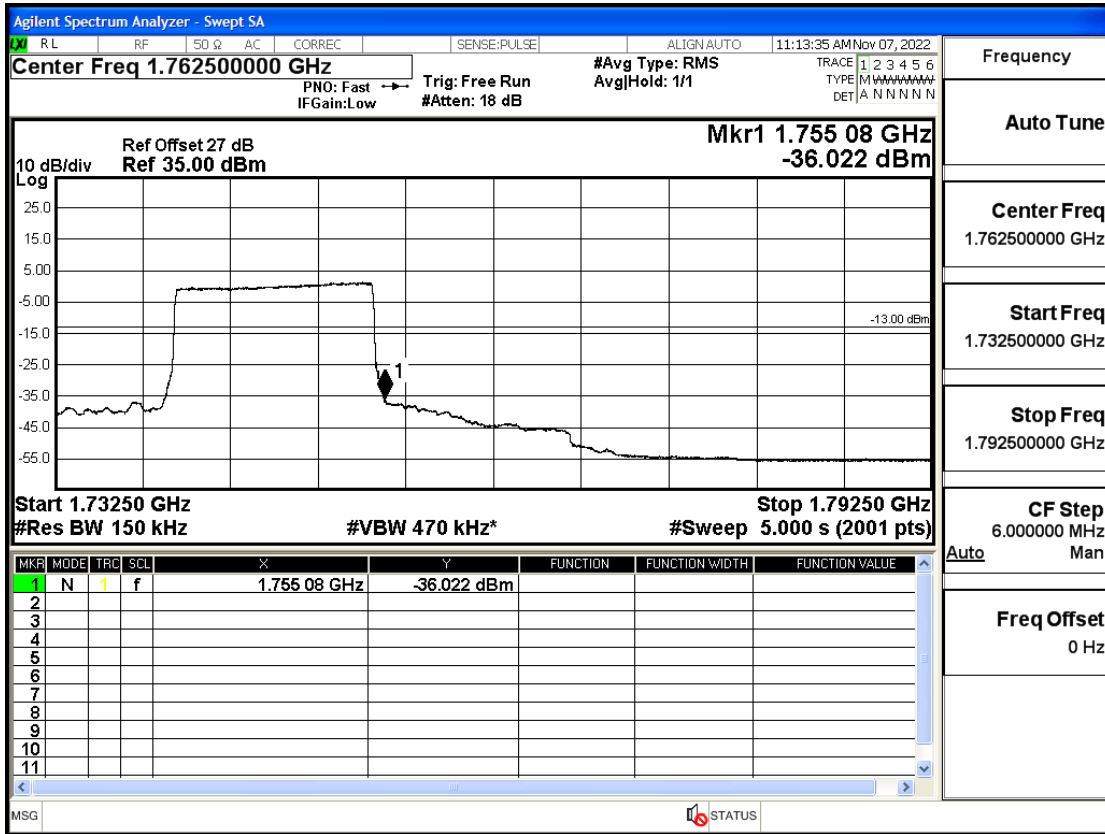

Band4-15-1747.5-QPSK-75#LOW@Pass