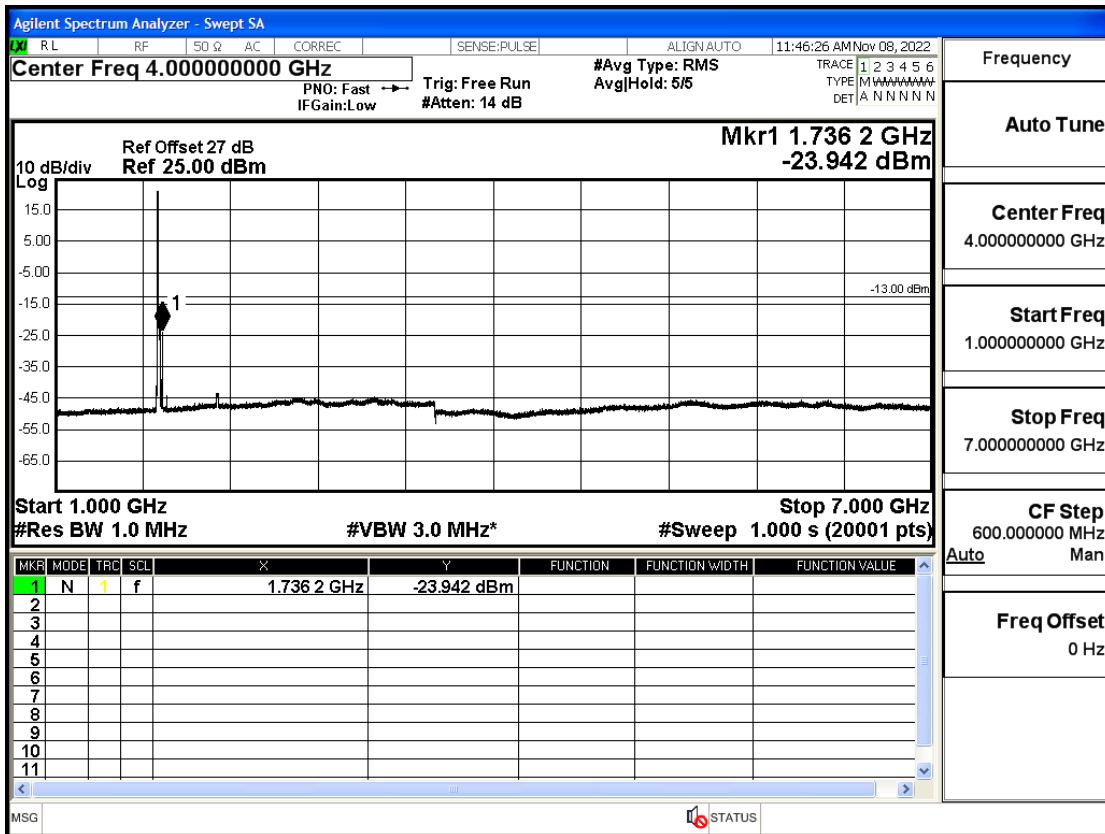

OB4-1.4-1710.7-QPSK-6#LOW@1GHz-7GHz@Pass