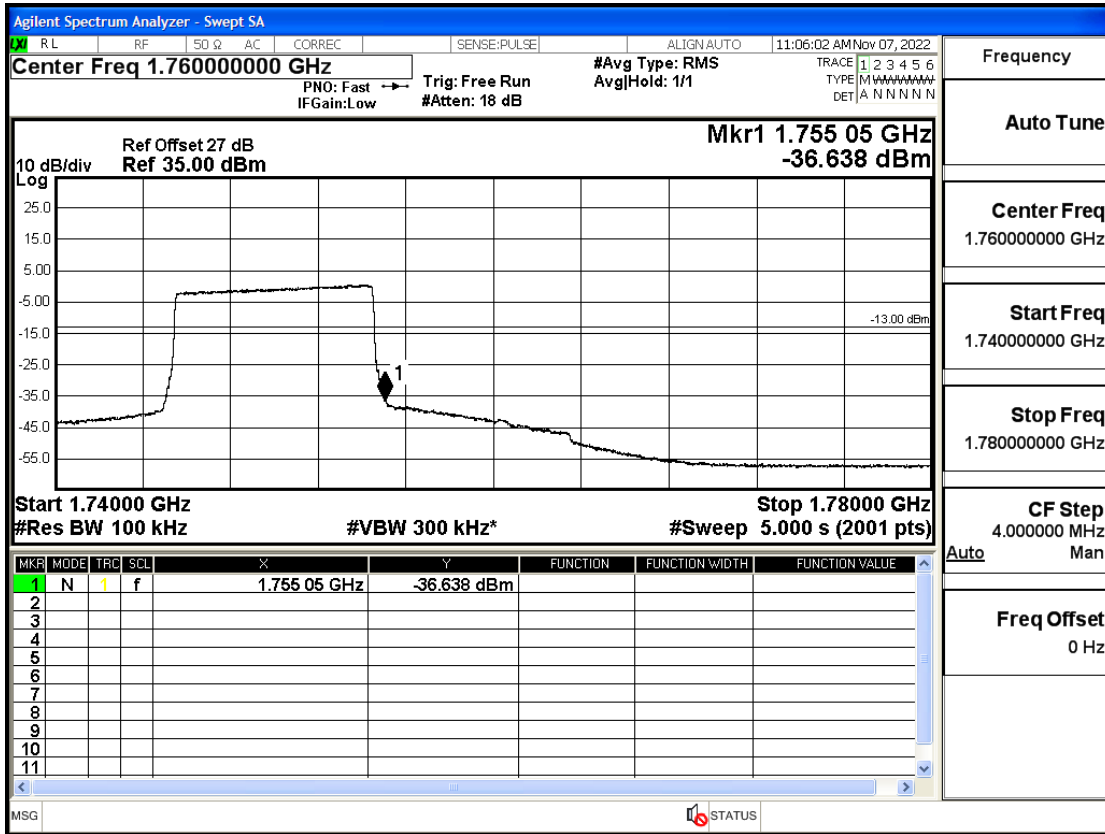

Band4-10-1750-16QAM-50#LOW@Pass