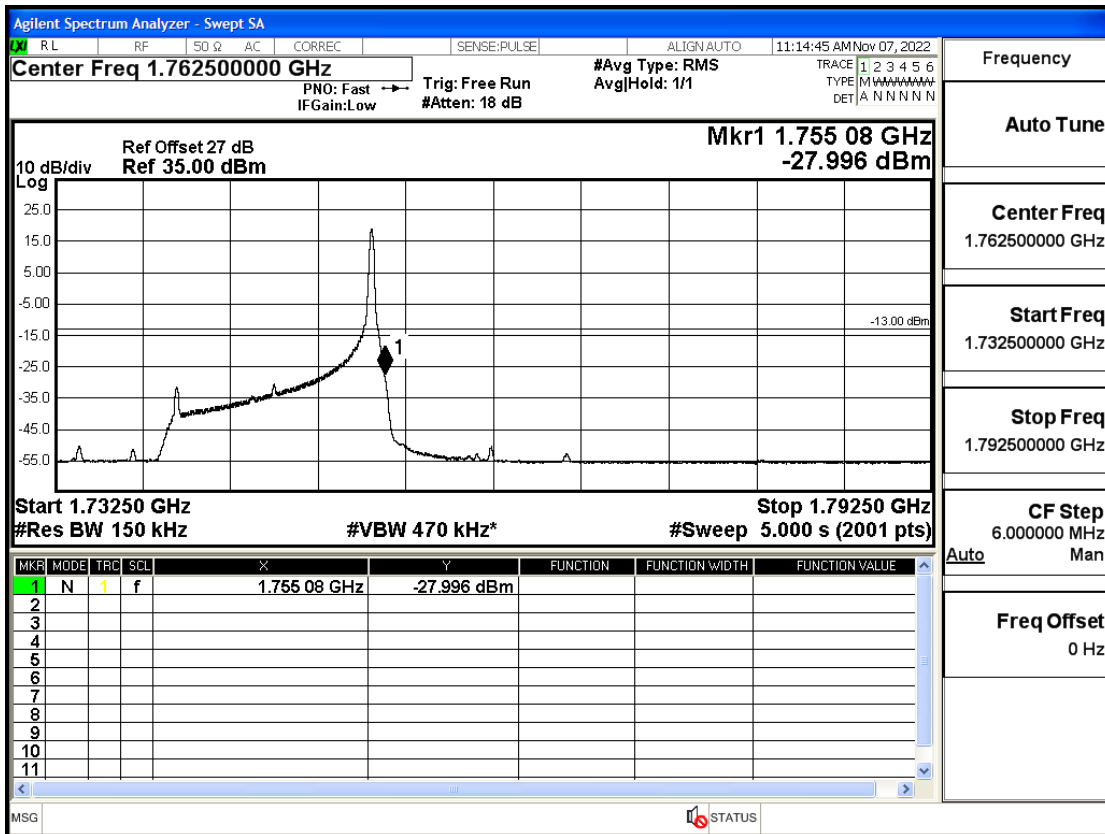

Band4-15-1747.5-QPSK-1#HIGH@Pass