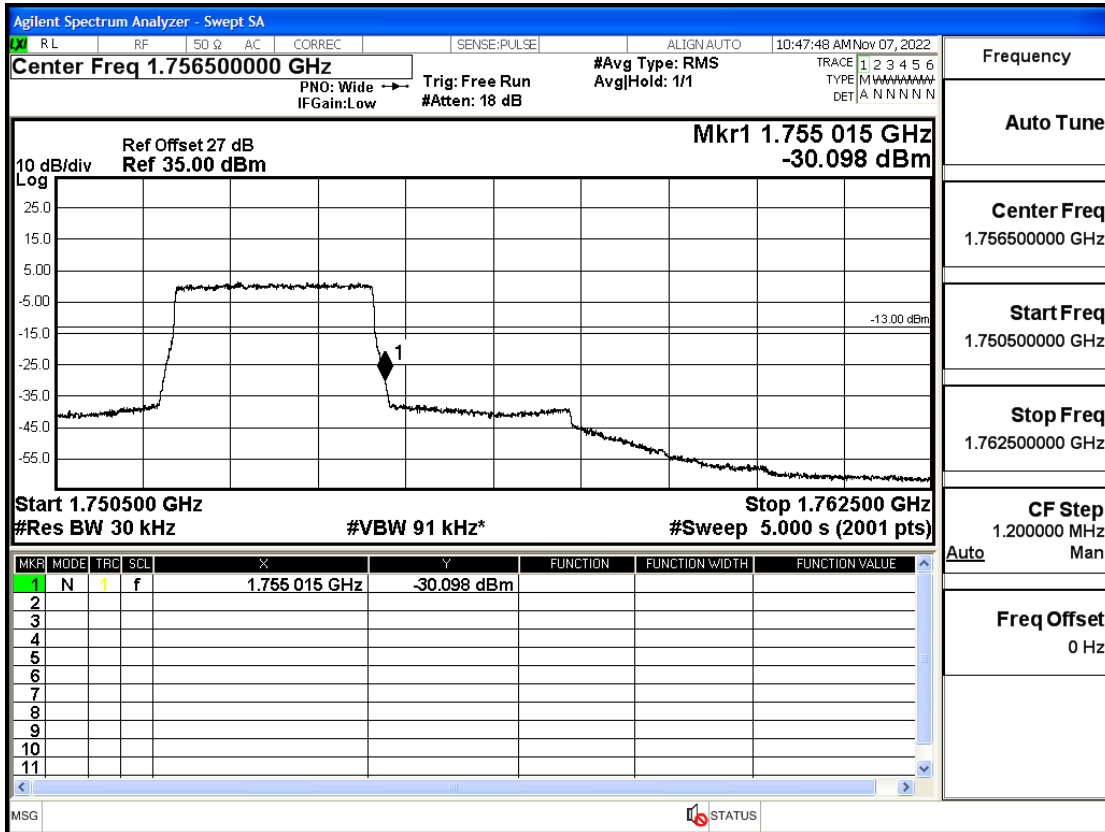

Band4-3-1753.5-QPSK-15#LOW@Pass