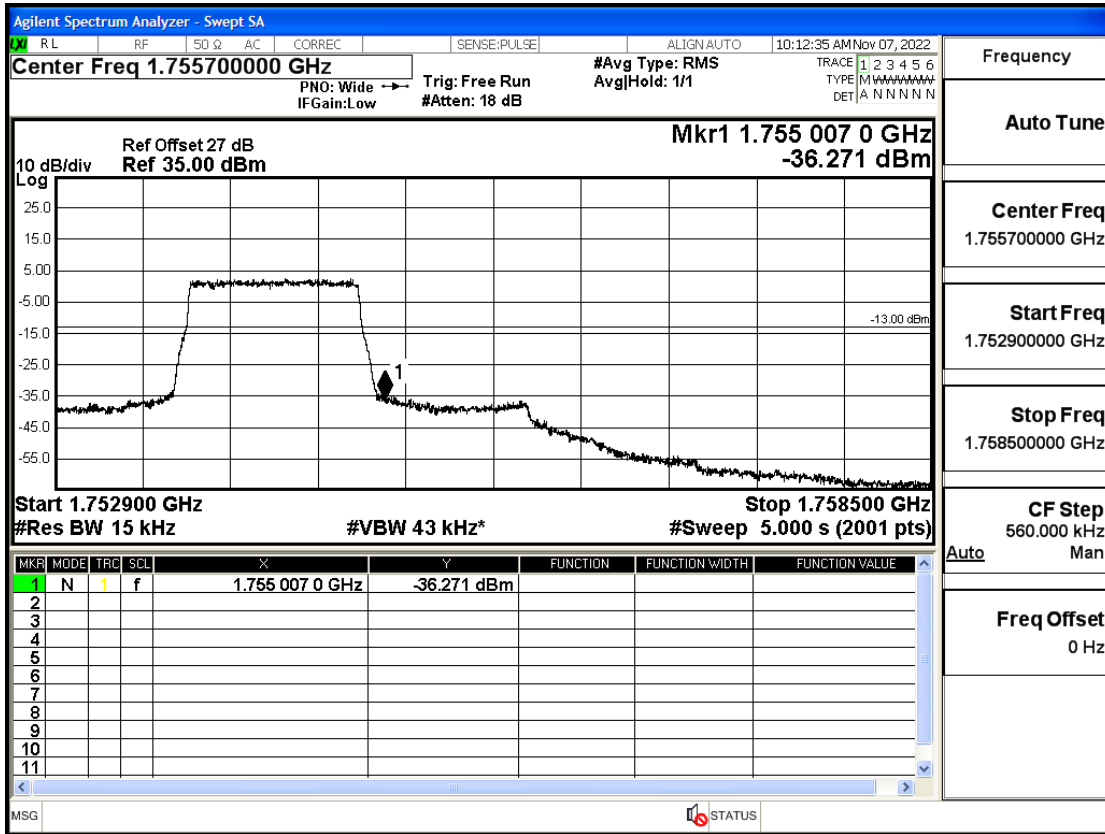

Band4-1.4-1754.3-QPSK-6#LOW@Pass