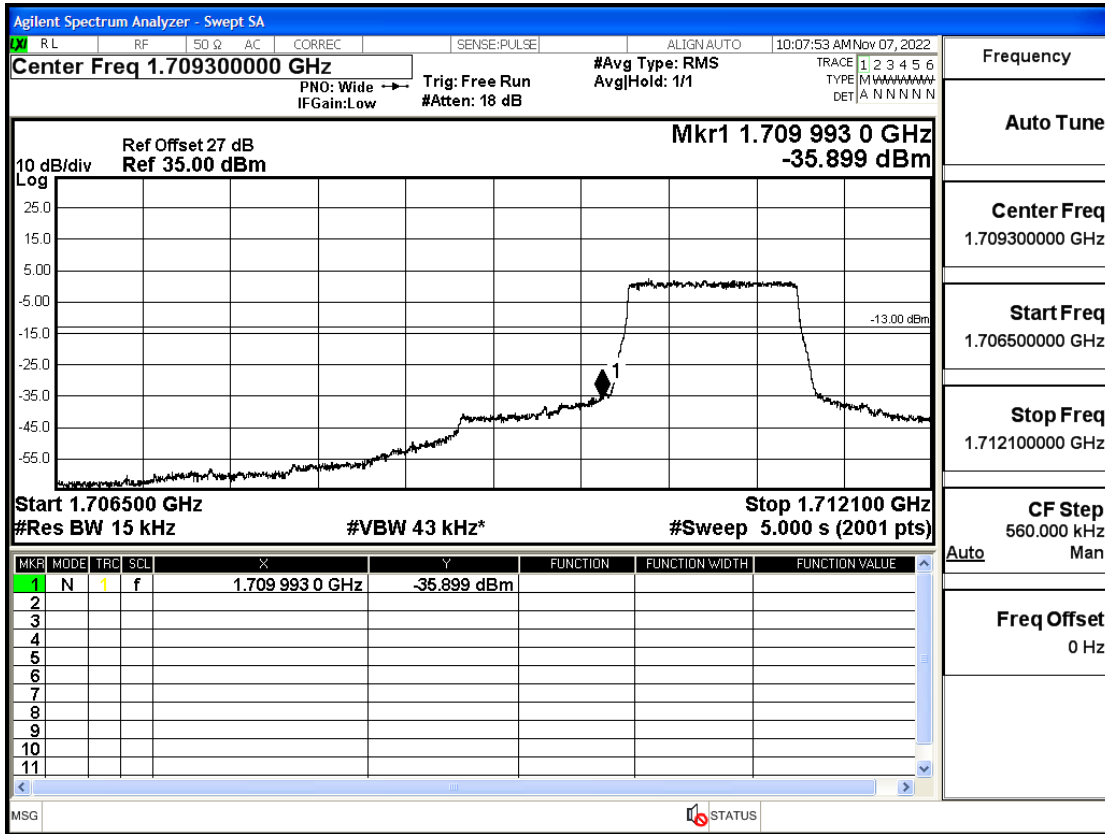

Band4-1.4-1710.7-QPSK-6#LOW@Pass