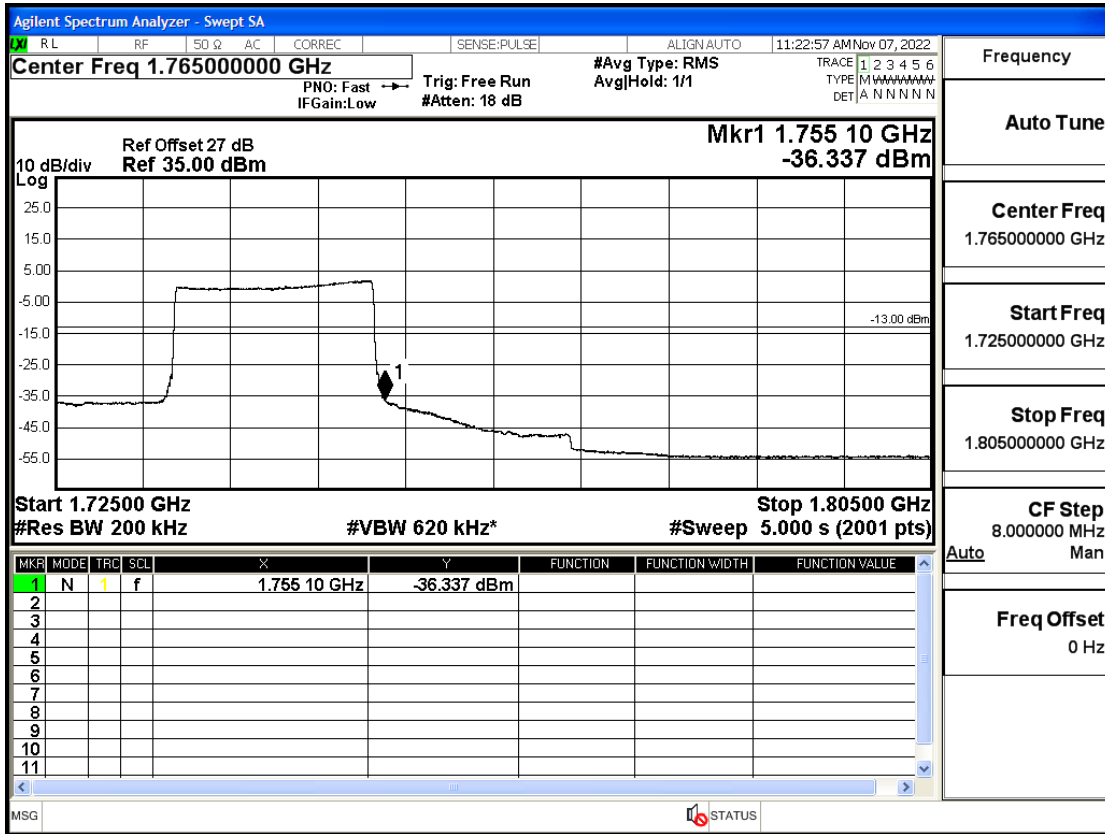

Band4-20-1745-QPSK-100#LOW@Pass