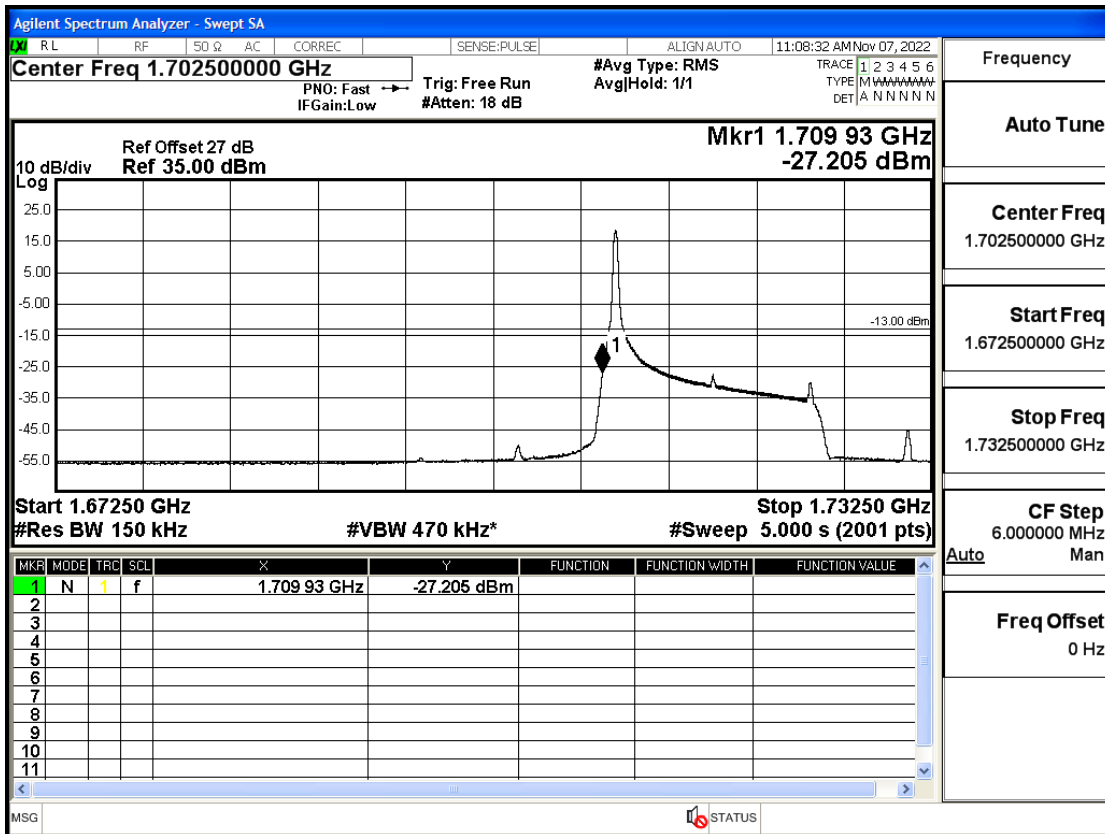

Band4-15-1717.5-QPSK-1#LOW@Pass