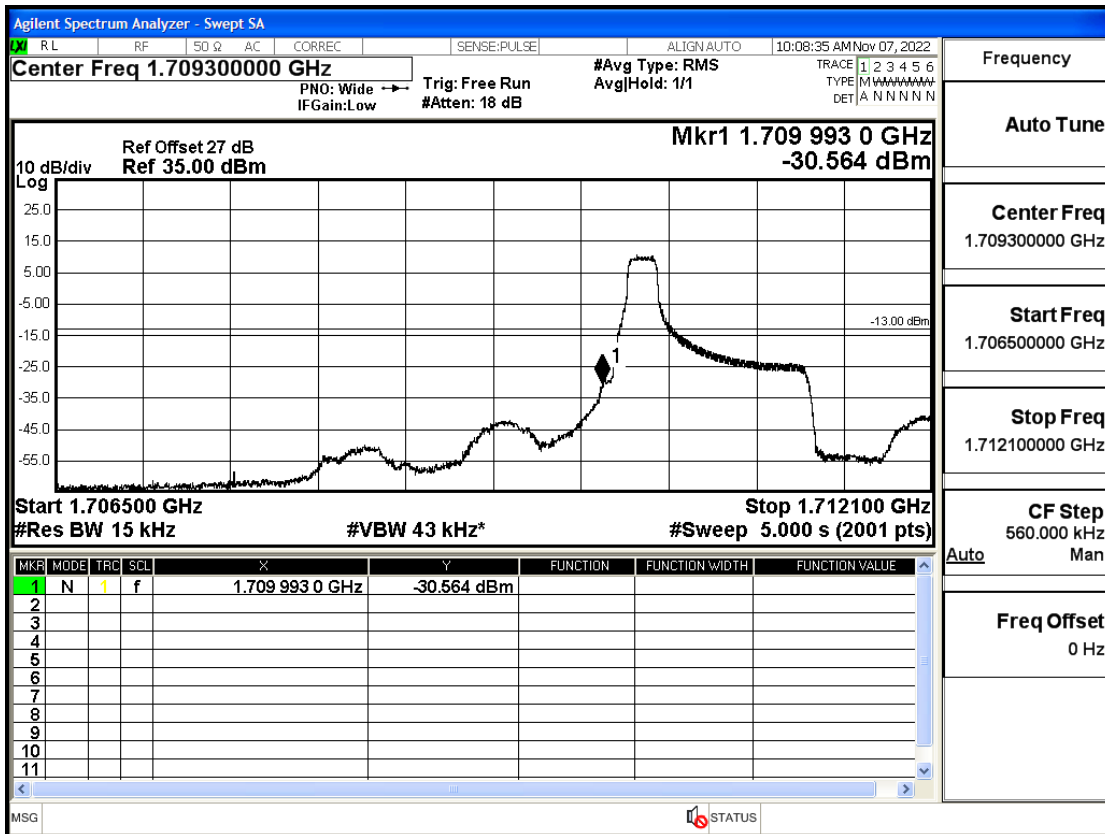

Band4-1.4-1710.7-QPSK-1#LOW@Pass