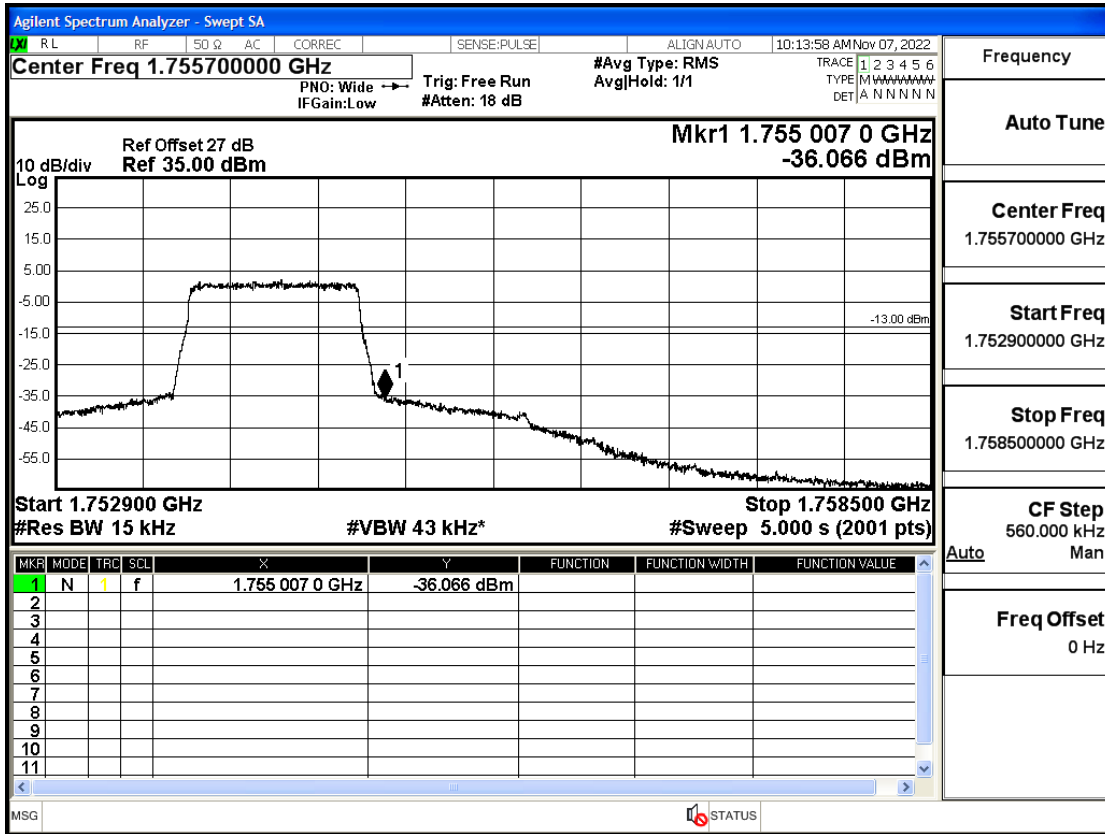

Band4-1.4-1754.3-16QAM-6#LOW@Pass