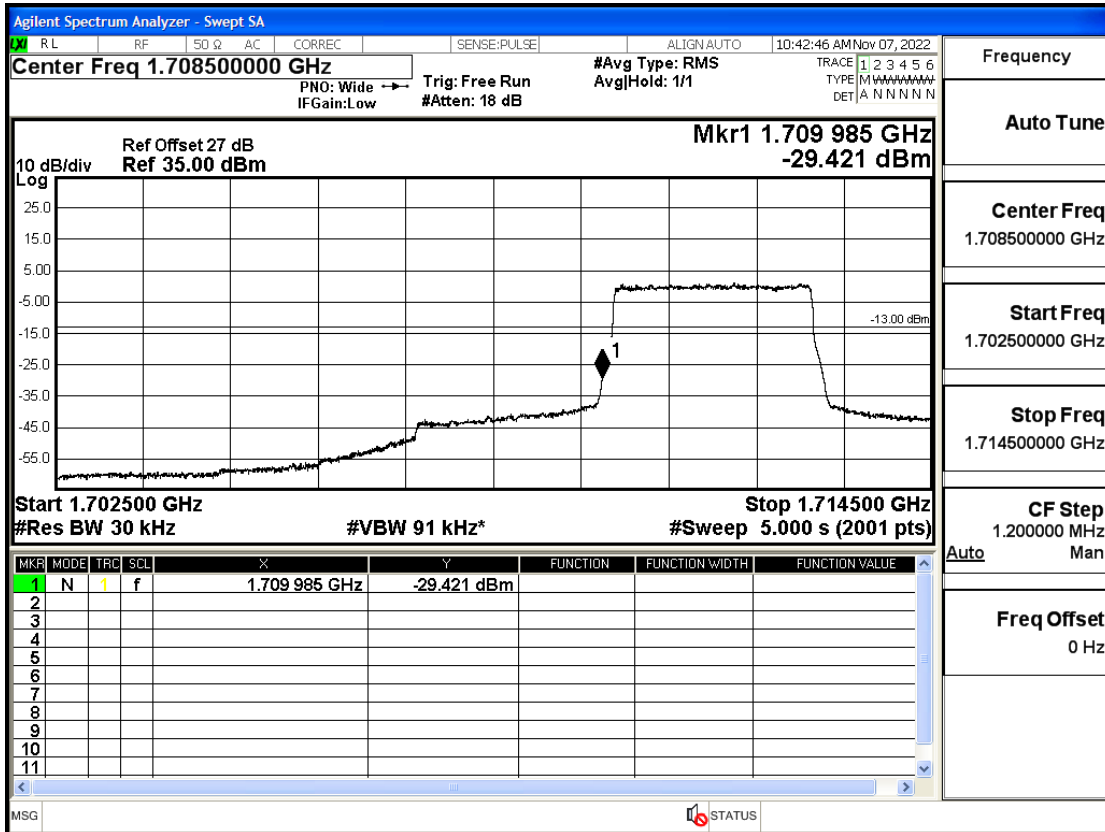

Band4-3-1711.5-QPSK-15#LOW@Pass