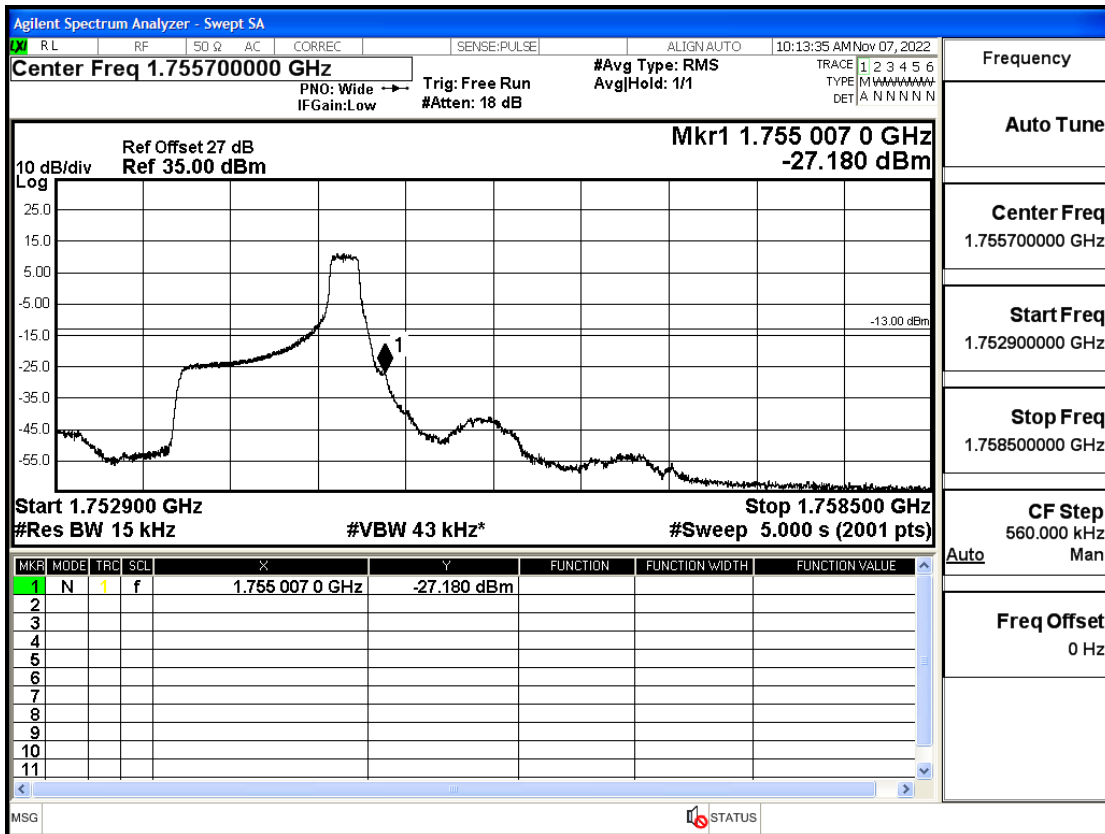

Band4-1.4-1754.3-QPSK-1#HIGH@Pass