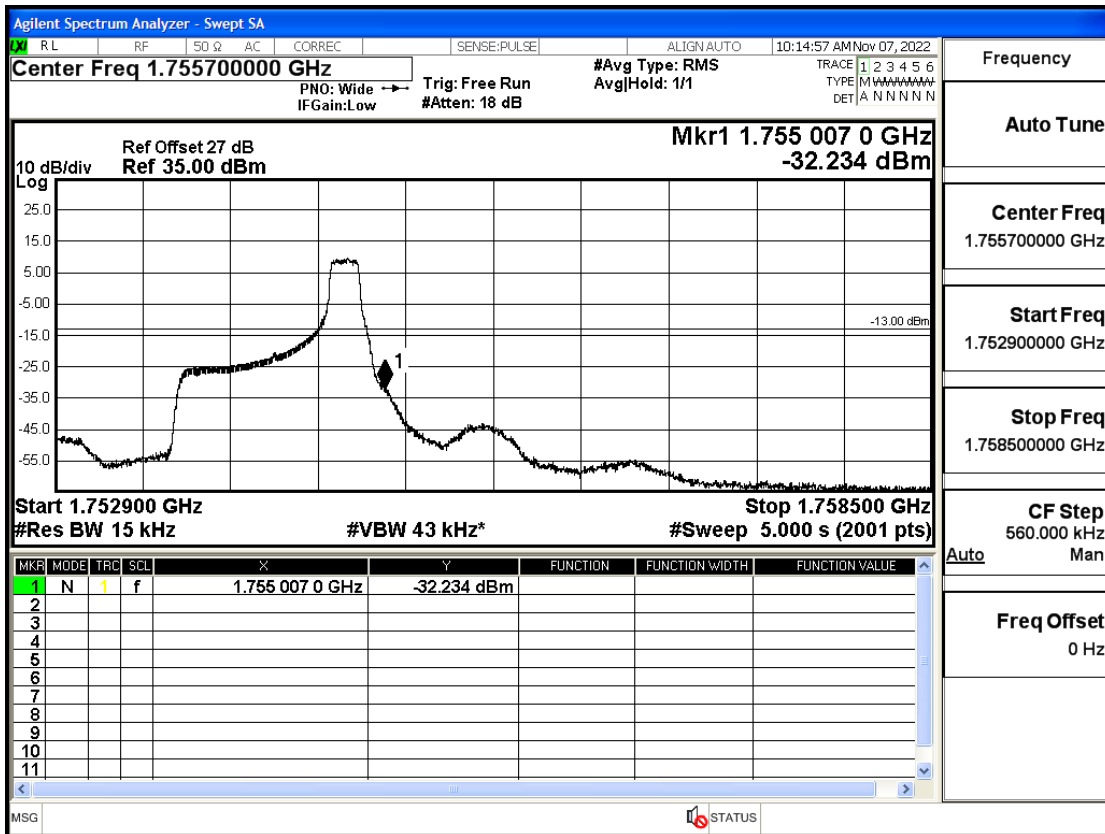

Band4-1.4-1754.3-16QAM-1#HIGH@Pass