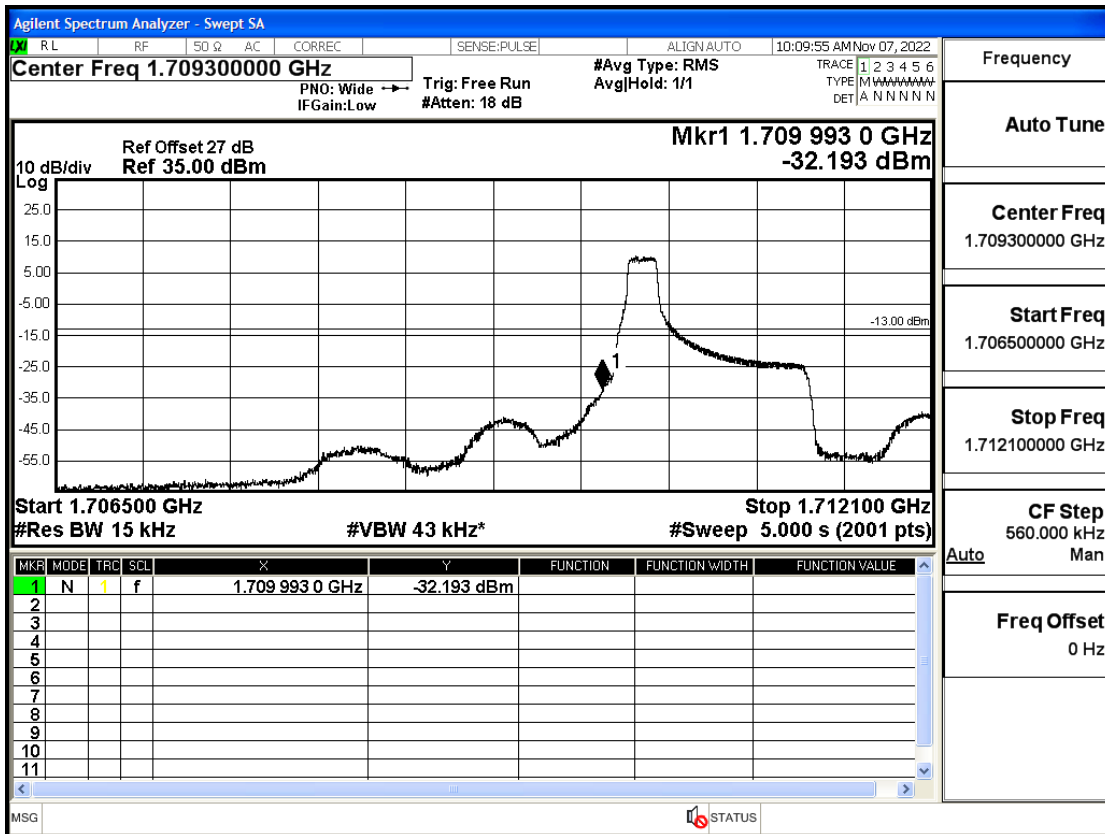

Band4-1.4-1710.7-16QAM-1#LOW@Pass