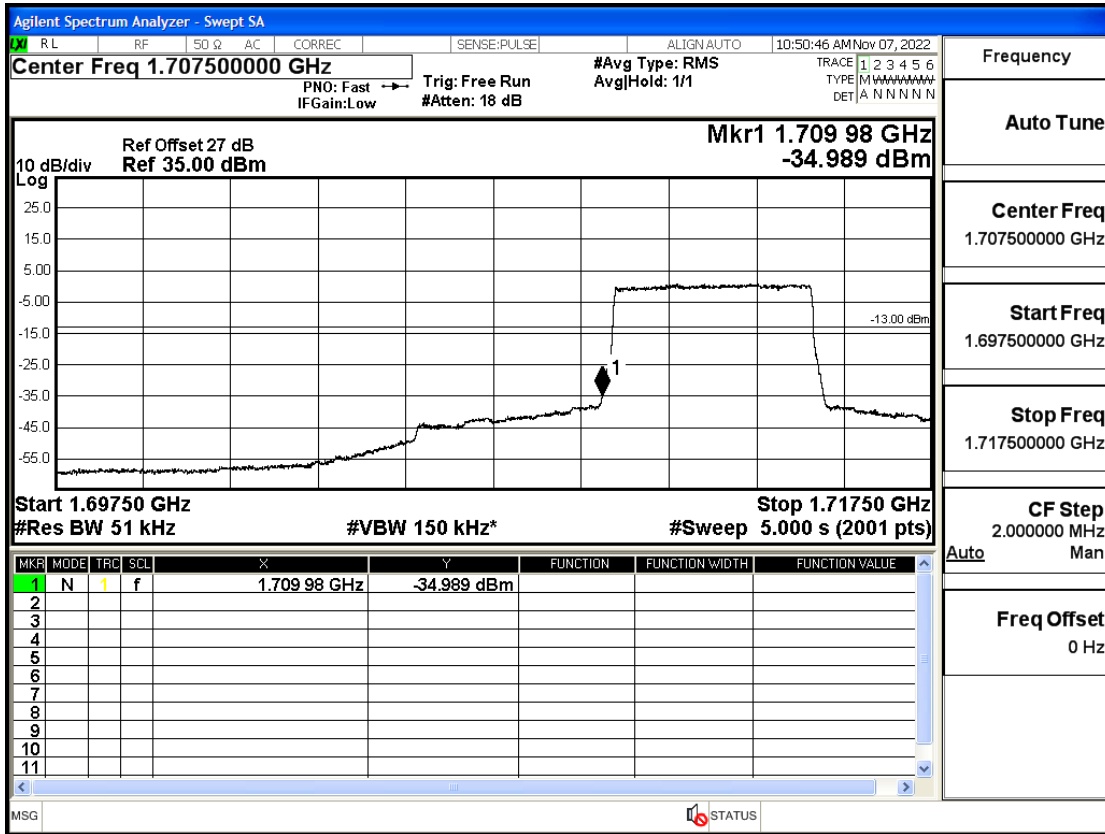

Band4-5-1712.5-QPSK-25#LOW@Pass