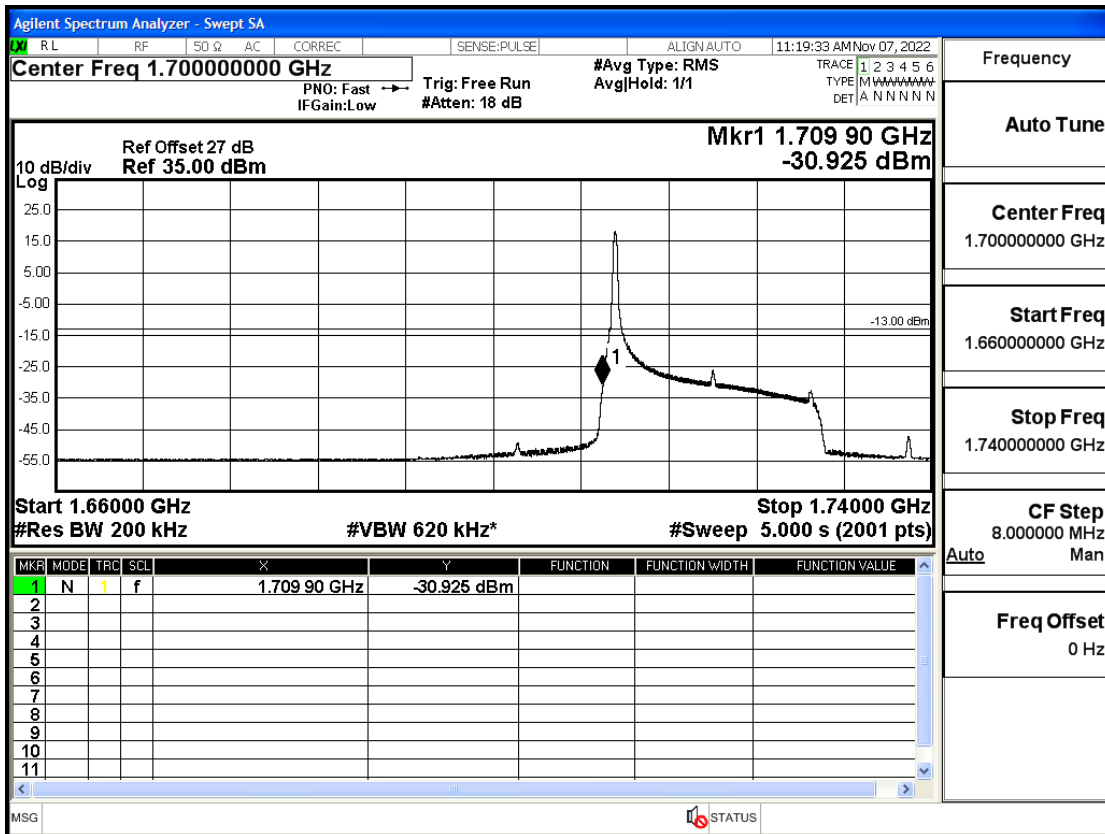

Band4-20-1720-16QAM-1#LOW@Pass