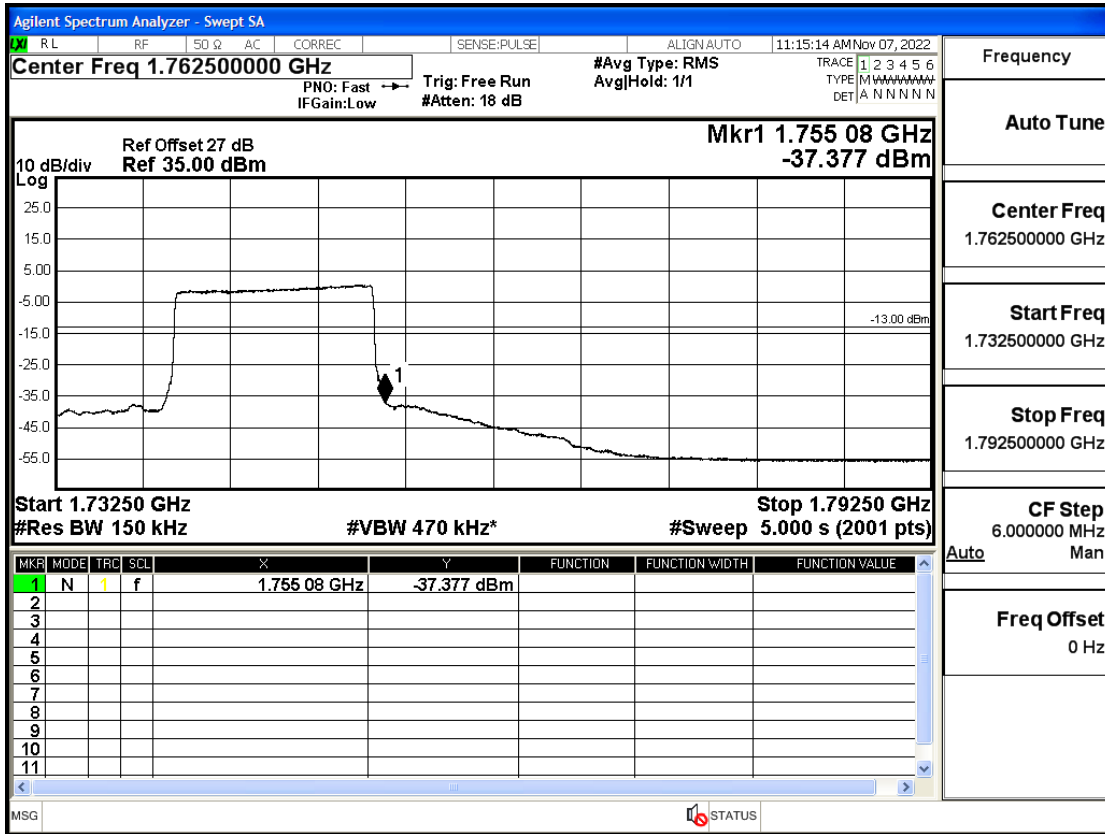

Band4-15-1747.5-16QAM-75#LOW@Pass