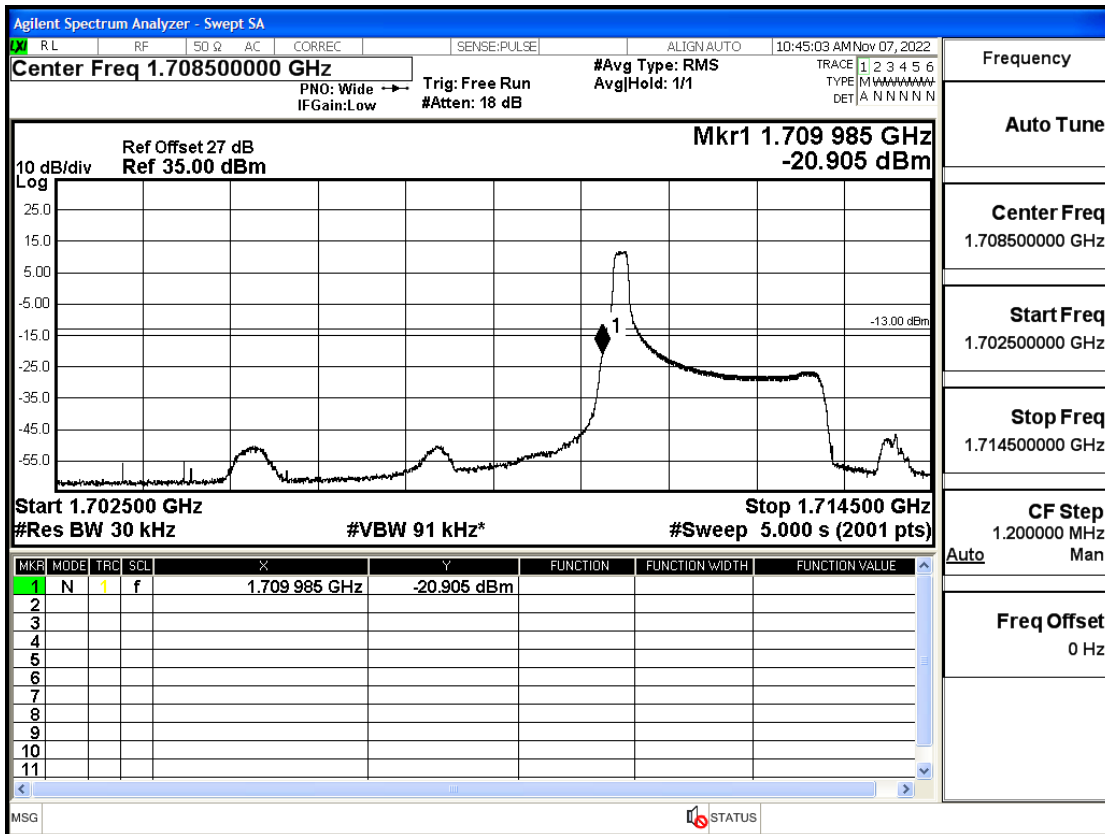

Band4-3-1711.5-16QAM-1#LOW@Pass