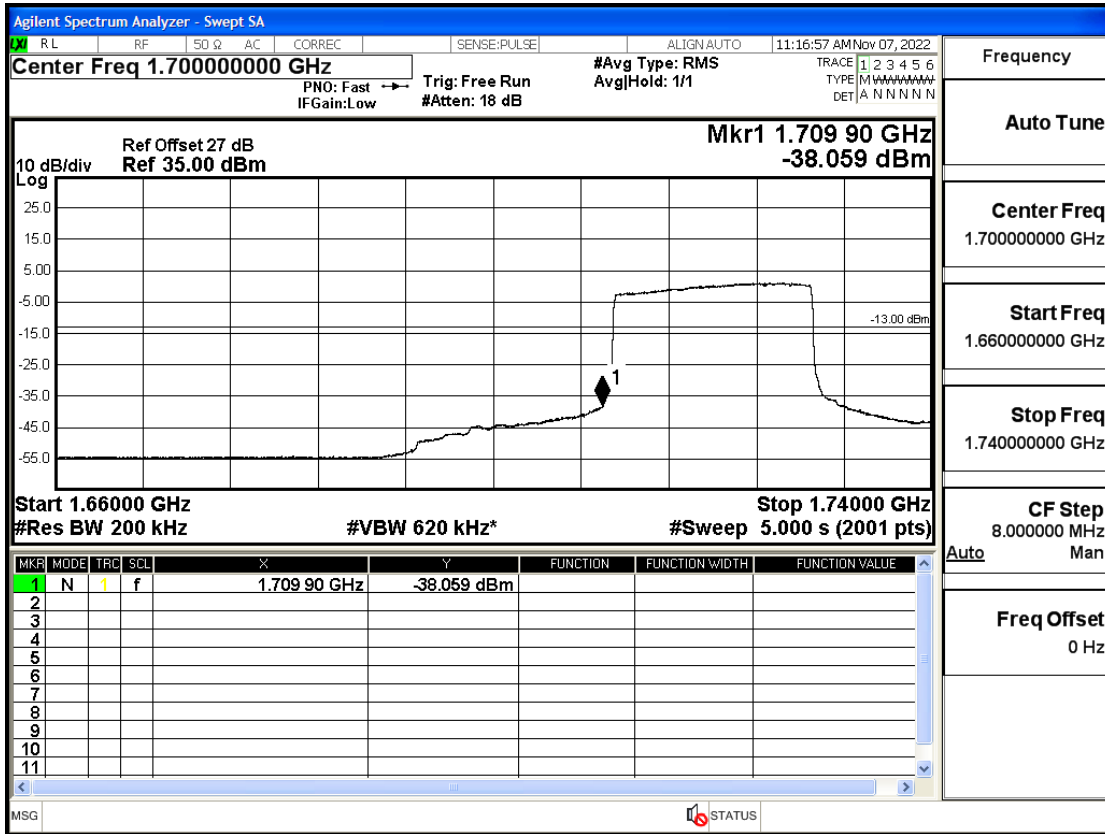

Band4-20-1720-QPSK-100#LOW@Pass