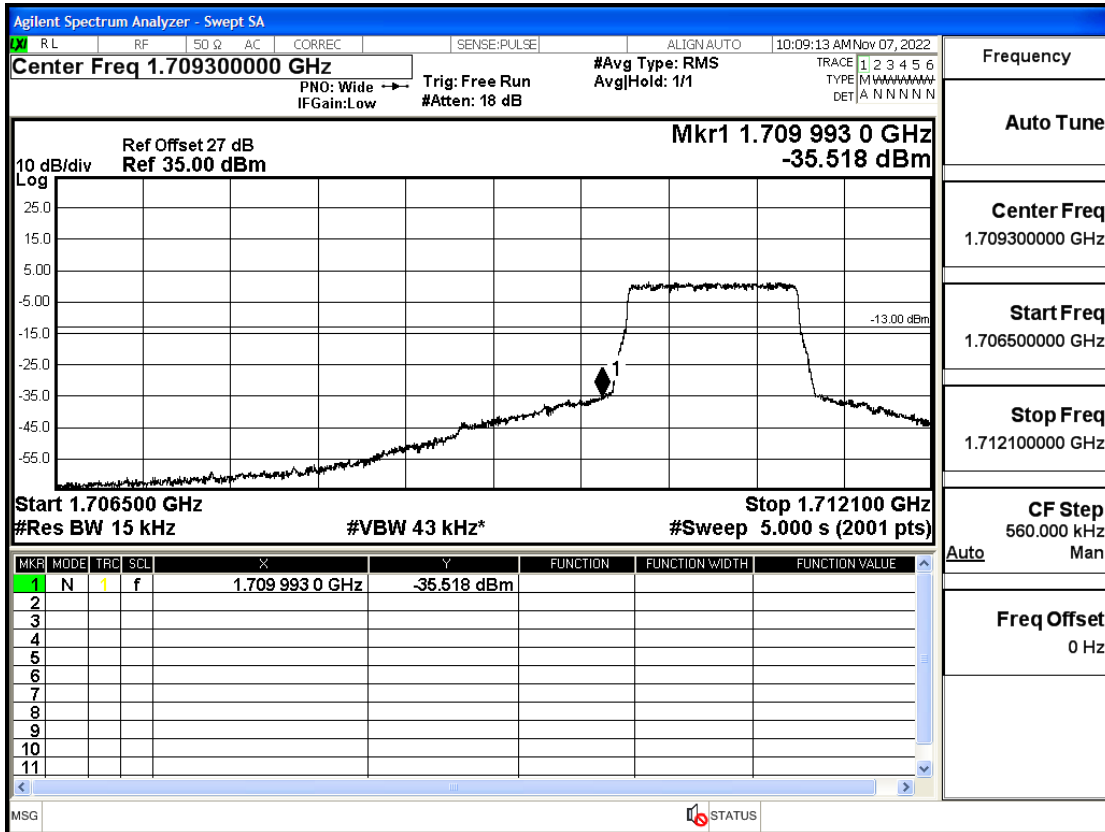

Band4-1.4-1710.7-16QAM-6#LOW@Pass