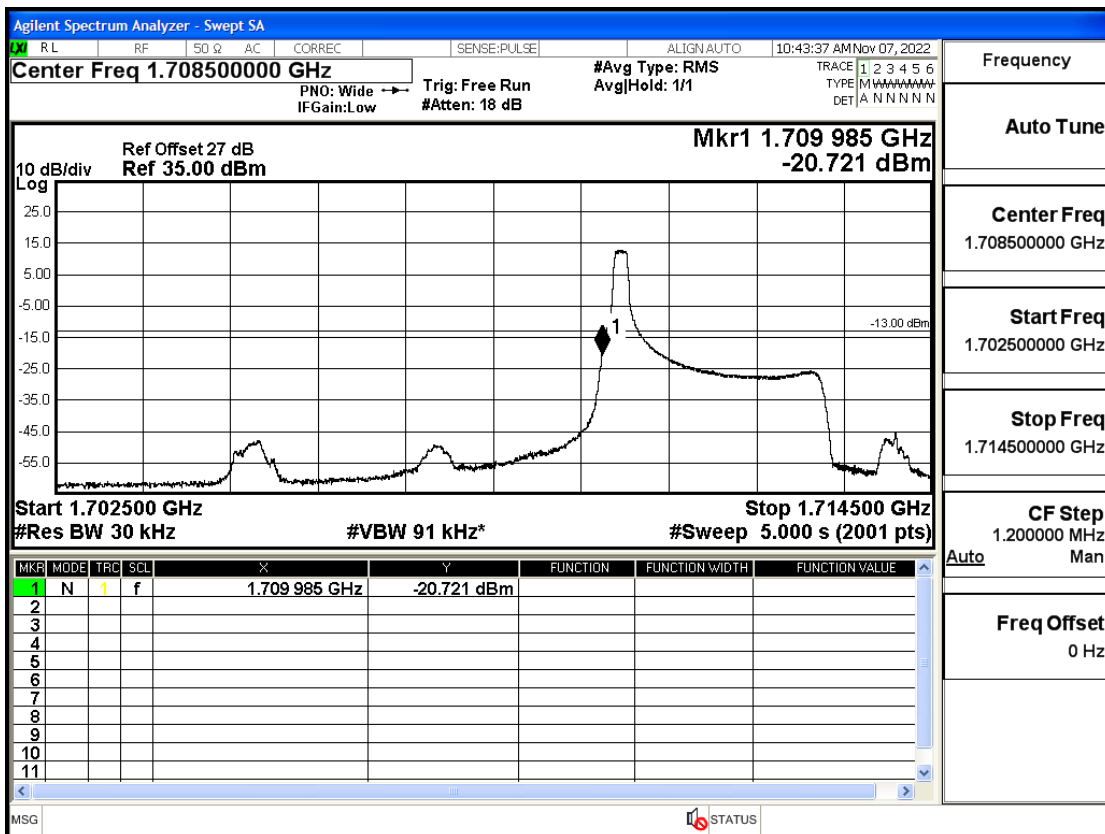

Band4-3-1711.5-QPSK-1#LOW@Pass