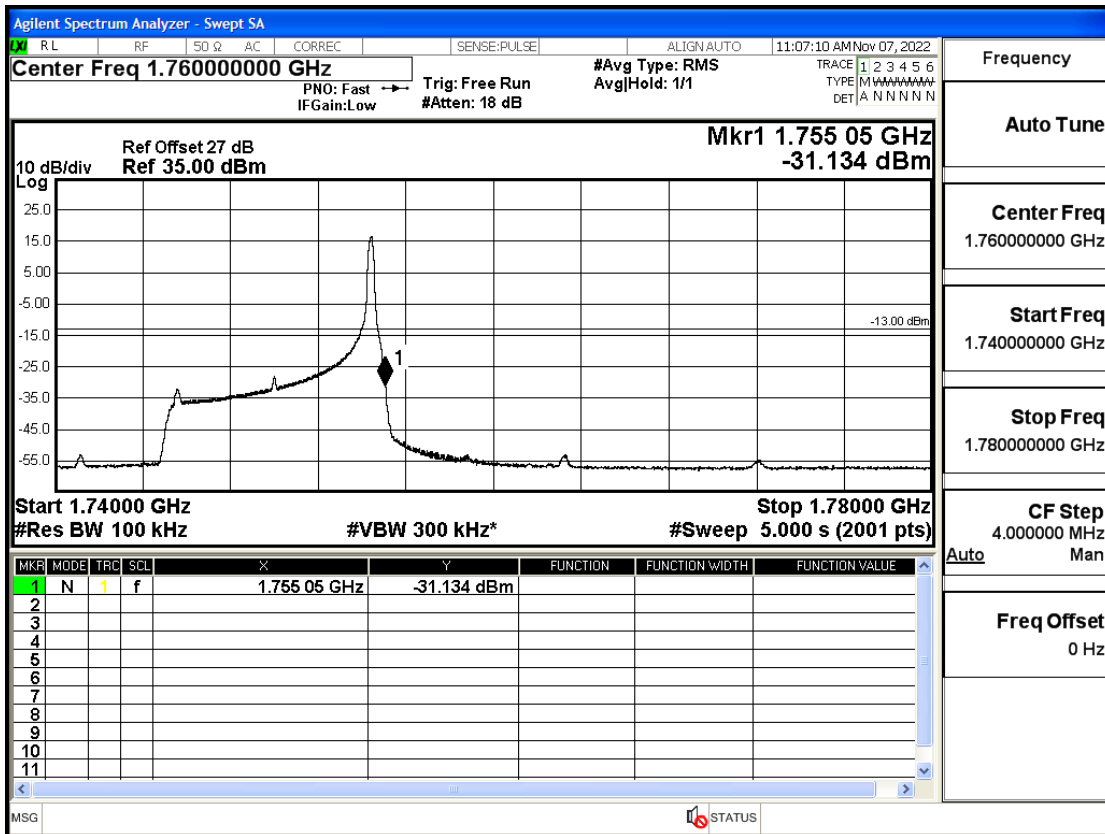

Band4-10-1750-16QAM-1#HIGH@Pass