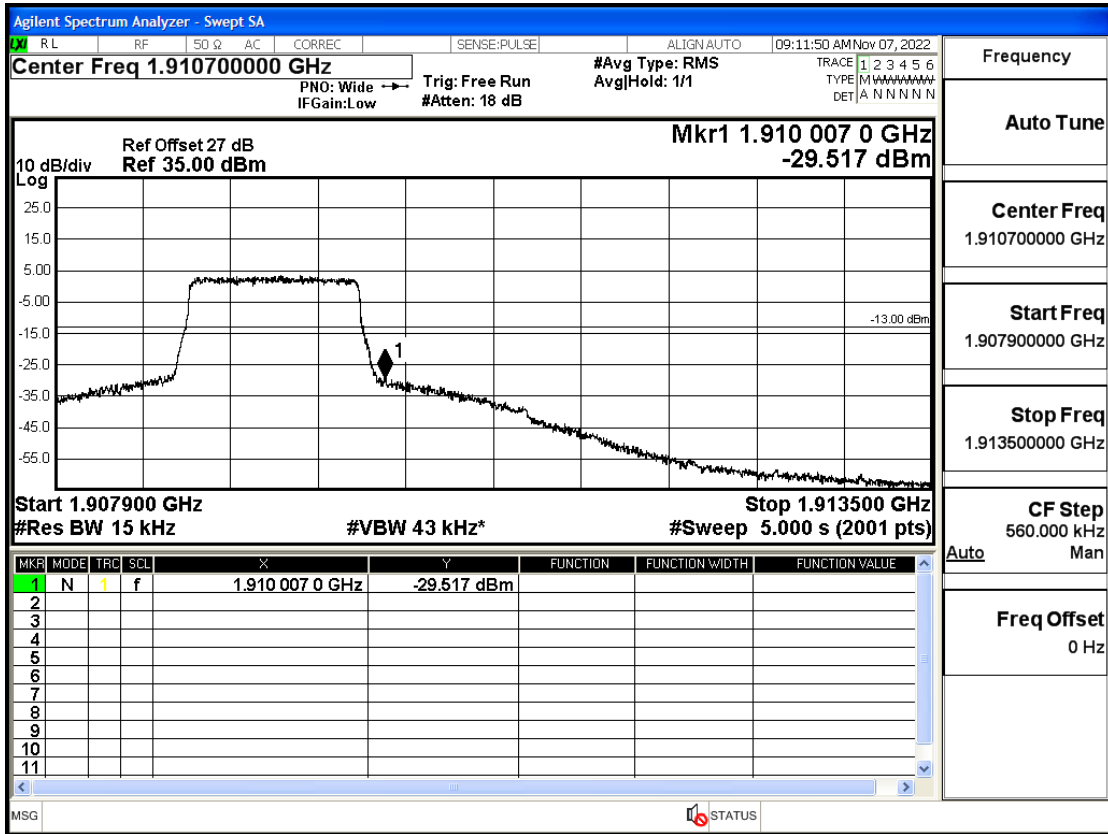

RF Test Data for LTE (Conducted Measurement)

Product Name: Smartphone

Trade Mark: YEZZ

Test Model: LIV 3S LTE

FCC ID: 2APW4LIV3SL

Environmental Conditions

Temperature:	23.8°C
Relative Humidity:	56%
ATM Pressure:	100.0 kPa
Test Engineer:	Anna Hu
Supervised by:	Hugo Chen
Remark:	For LTE Band2

Band2-1.4-1850.7-QPSK-6#LOW@Pass

Band2-1.4-1850.7-QPSK-1#LOW@Pass

Band2-1.4-1850.7-16QAM-6#LOW@Pass

Band2-1.4-1850.7-16QAM-1#LOW@Pass

Band2-1.4-1909.3-QPSK-6#LOW@Pass

Band2-1.4-1909.3-QPSK-1#HIGH@Pass

Band2-1.4-1909.3-16QAM-6#LOW@Pass