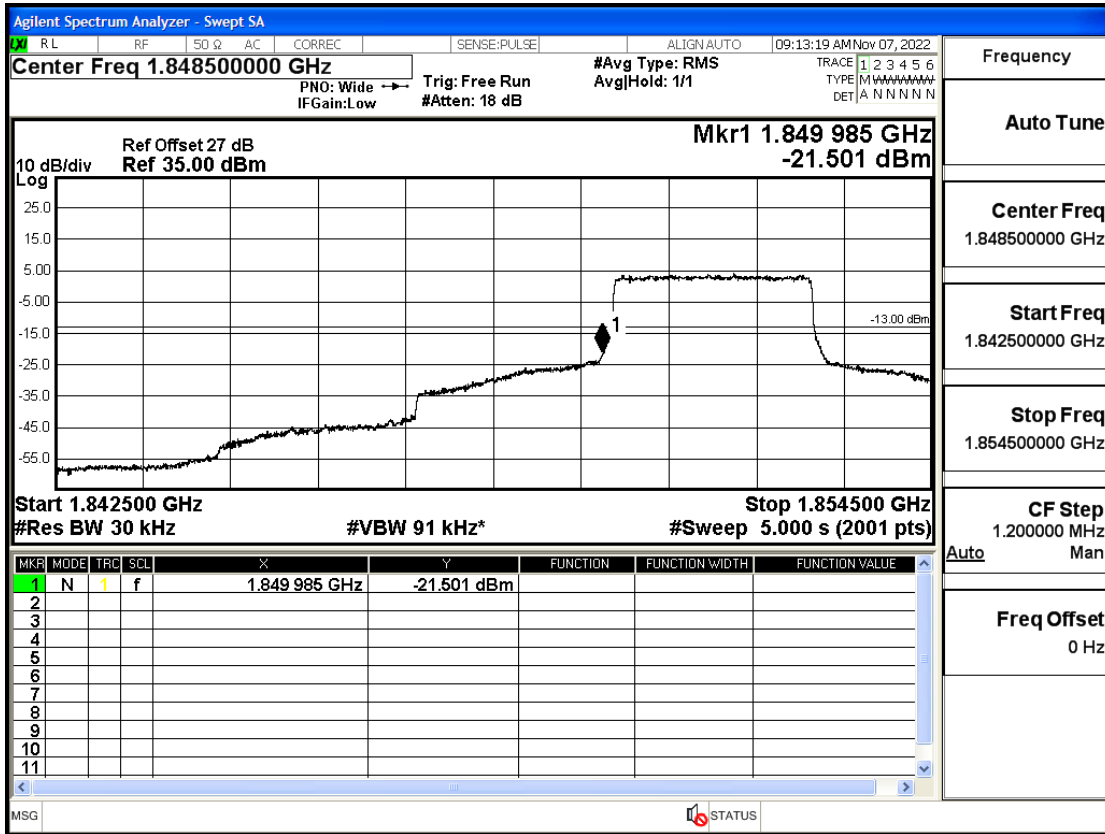

Band2-3-1851.5-QPSK-15#LOW@Pass