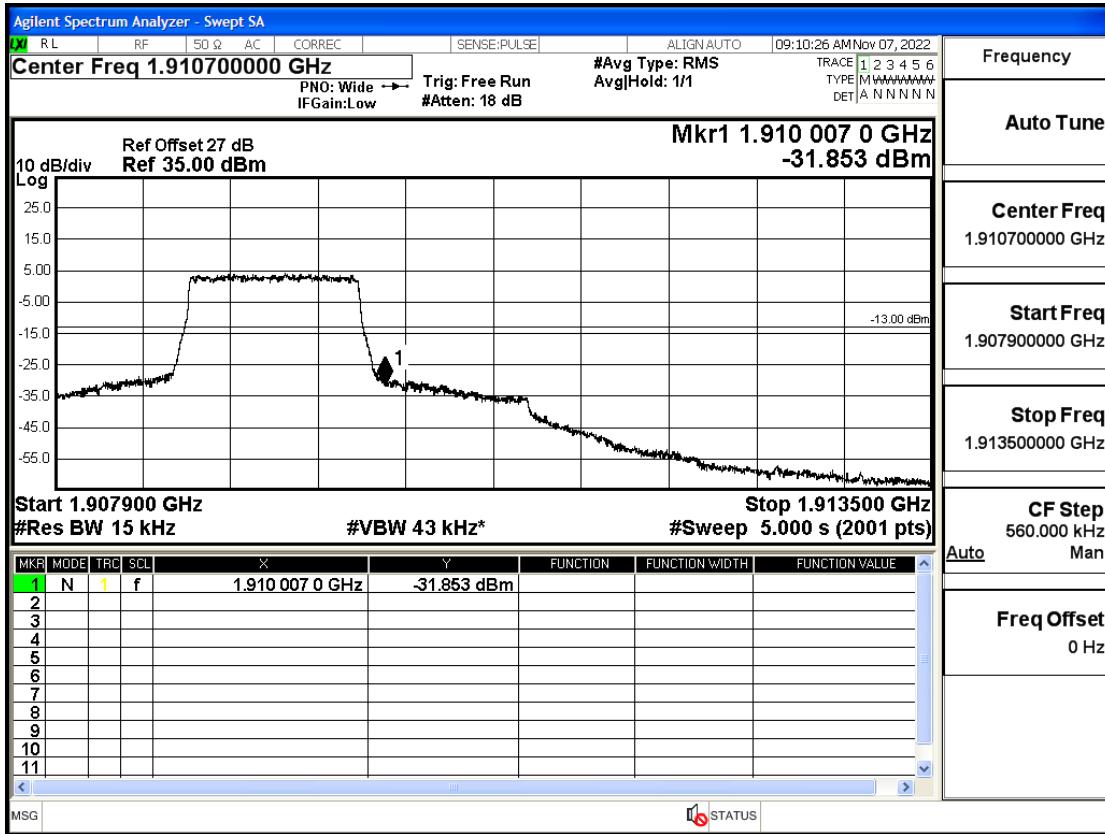

RF Test Data for LTE (Conducted Measurement)

Product Name: Smartphone

Trade Mark: YEZZ

Test Model: LIV 3S LTE

FCC ID: 2APW4LIV3SL

Environmental Conditions

Temperature:	23.8°C
Relative Humidity:	56%
ATM Pressure:	100.0 kPa
Test Engineer:	Anna Hu
Supervised by:	Hugo Chen
Remark:	For LTE Band2

Band2-1.4-1850.7-QPSK-6#LOW@Pass

Band2-1.4-1850.7-QPSK-1#LOW@Pass

Band2-1.4-1850.7-16QAM-6#LOW@Pass

Band2-1.4-1850.7-16QAM-1#LOW@Pass

Band2-1.4-1909.3-QPSK-6#LOW@Pass

Band2-1.4-1909.3-QPSK-1#HIGH@Pass

Band2-1.4-1909.3-16QAM-6#LOW@Pass