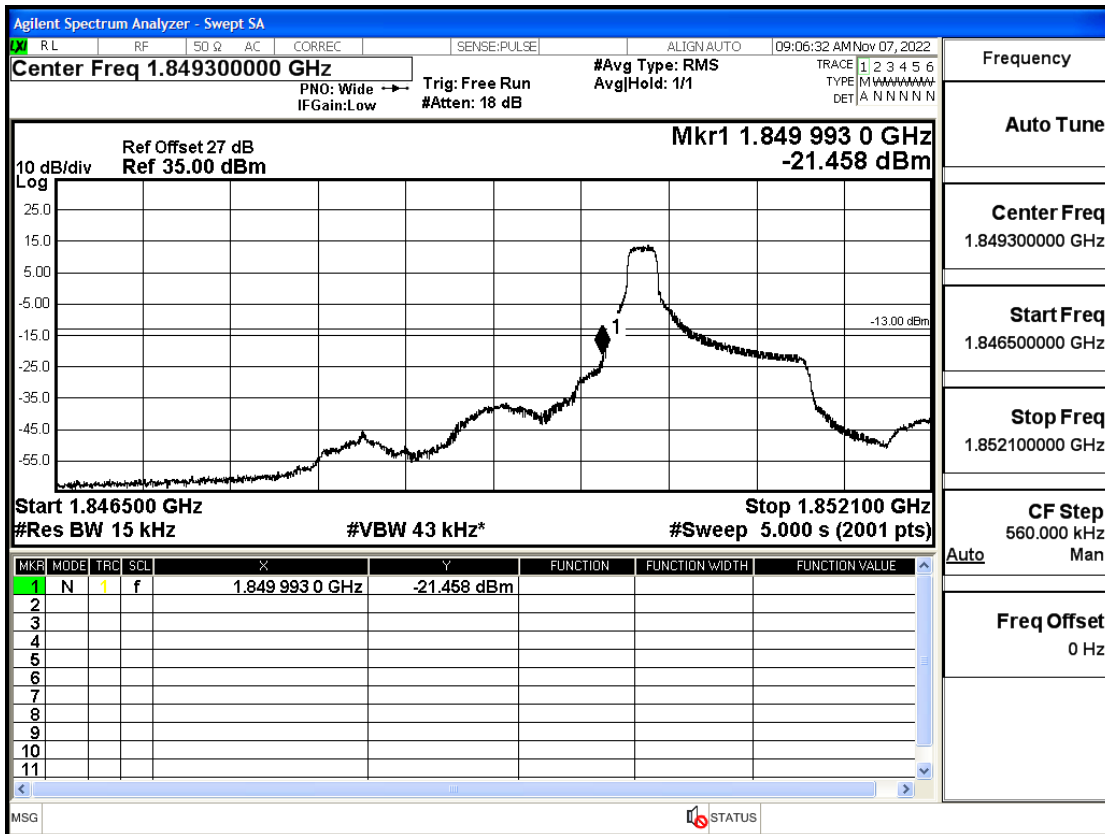

Band2-1.4-1850.7-QPSK-1#LOW@Pass