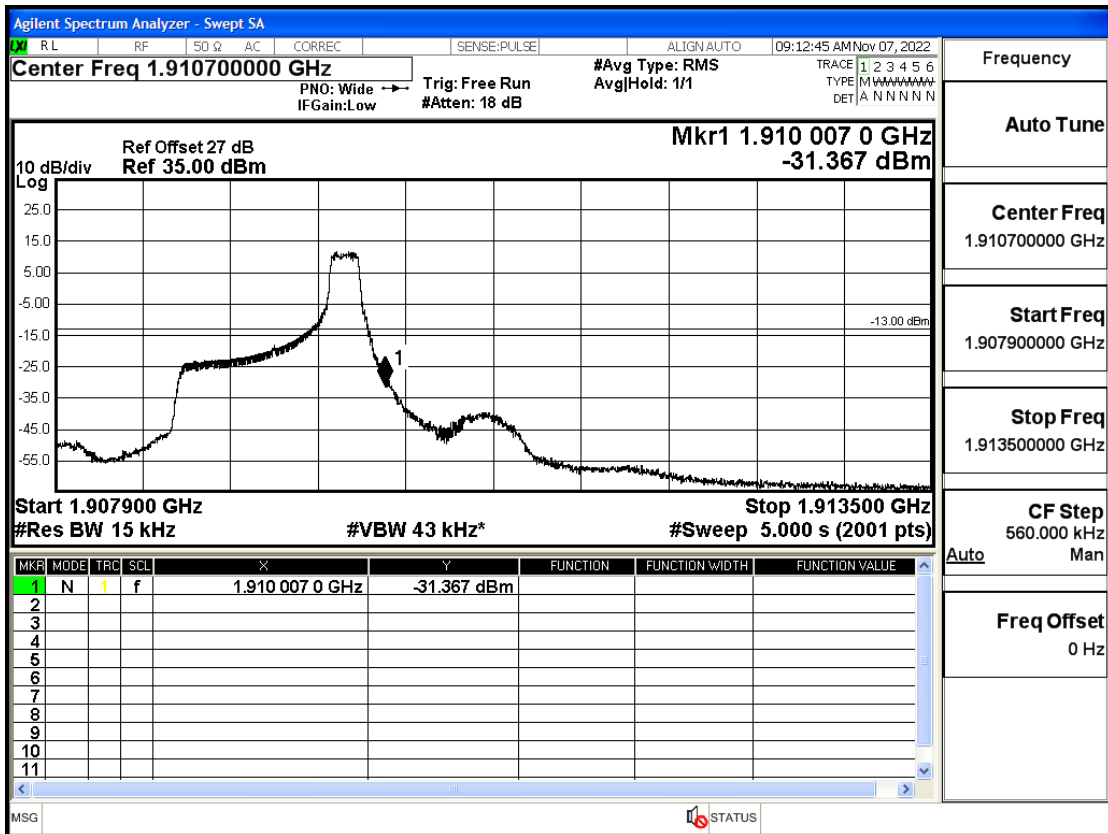

Band2-1.4-1909.3-16QAM-1#HIGH@Pass