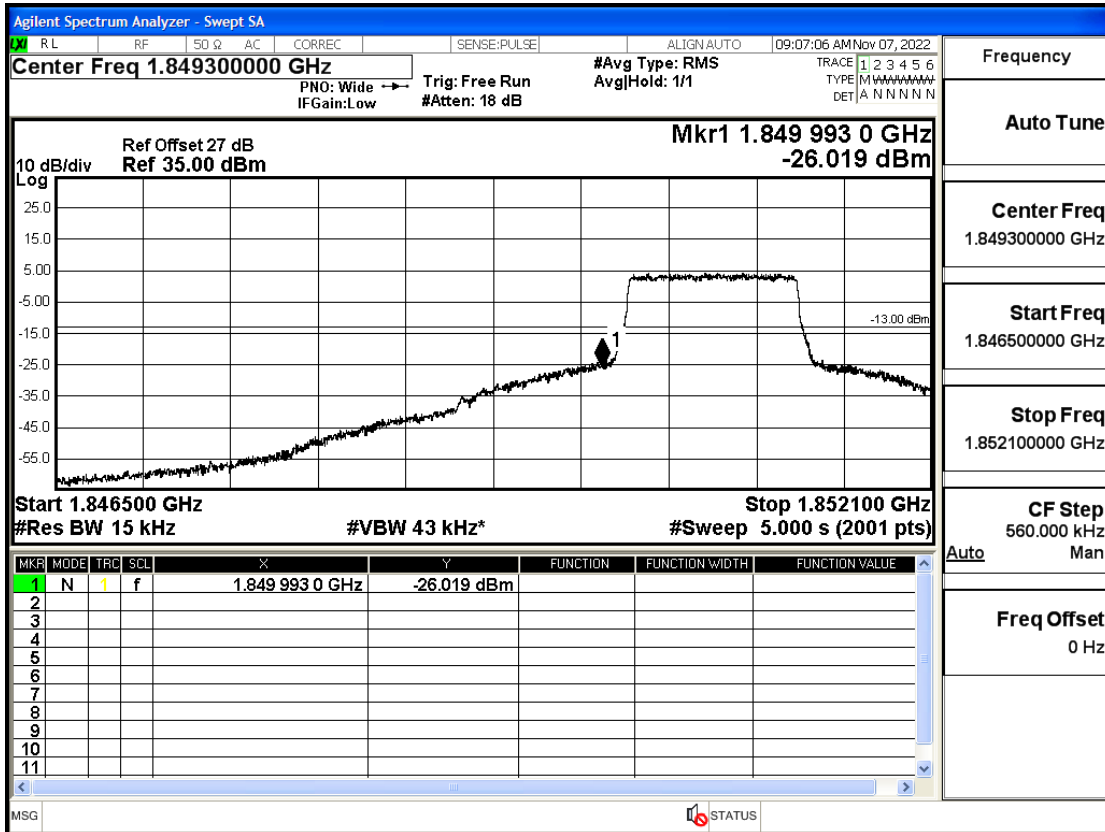

Band2-1.4-1850.7-16QAM-6#LOW@Pass