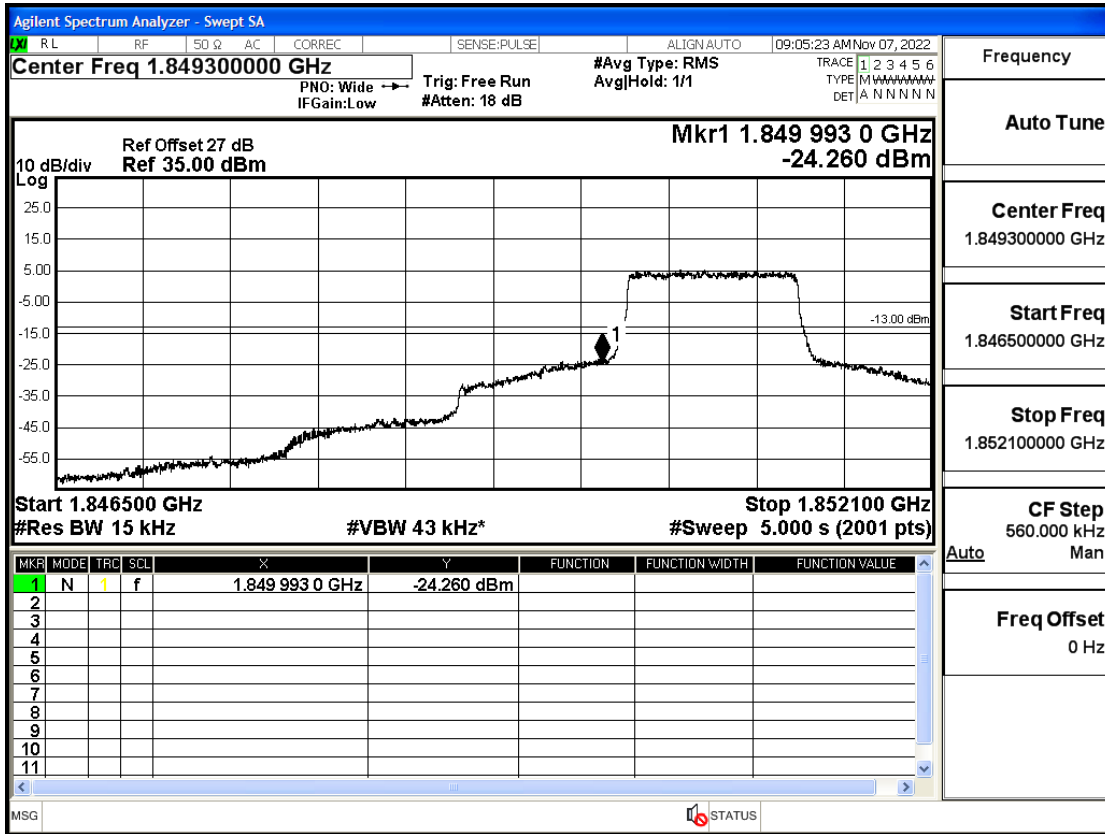

Band2-1.4-1850.7-QPSK-6#LOW@Pass