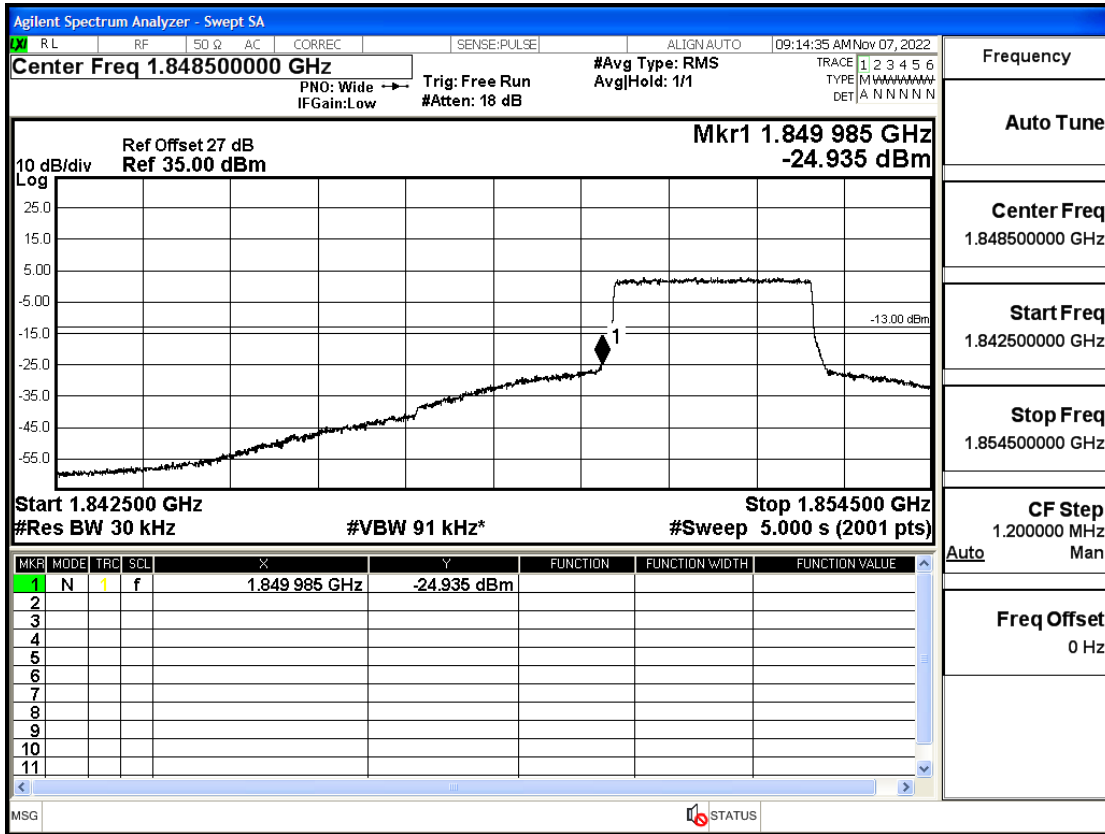

Band2-3-1851.5-16QAM-15#LOW@Pass