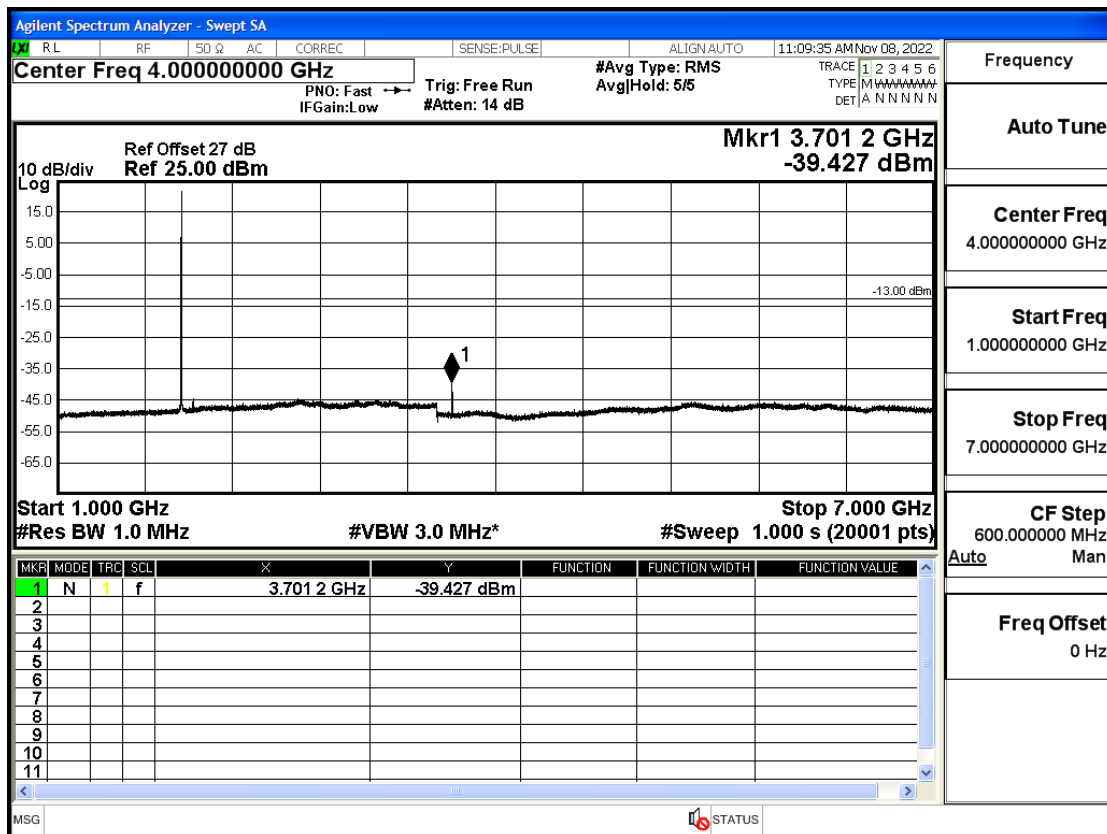

OB2-1.4-1850.7-QPSK-6#LOW@1GHz-7GHz@Pass