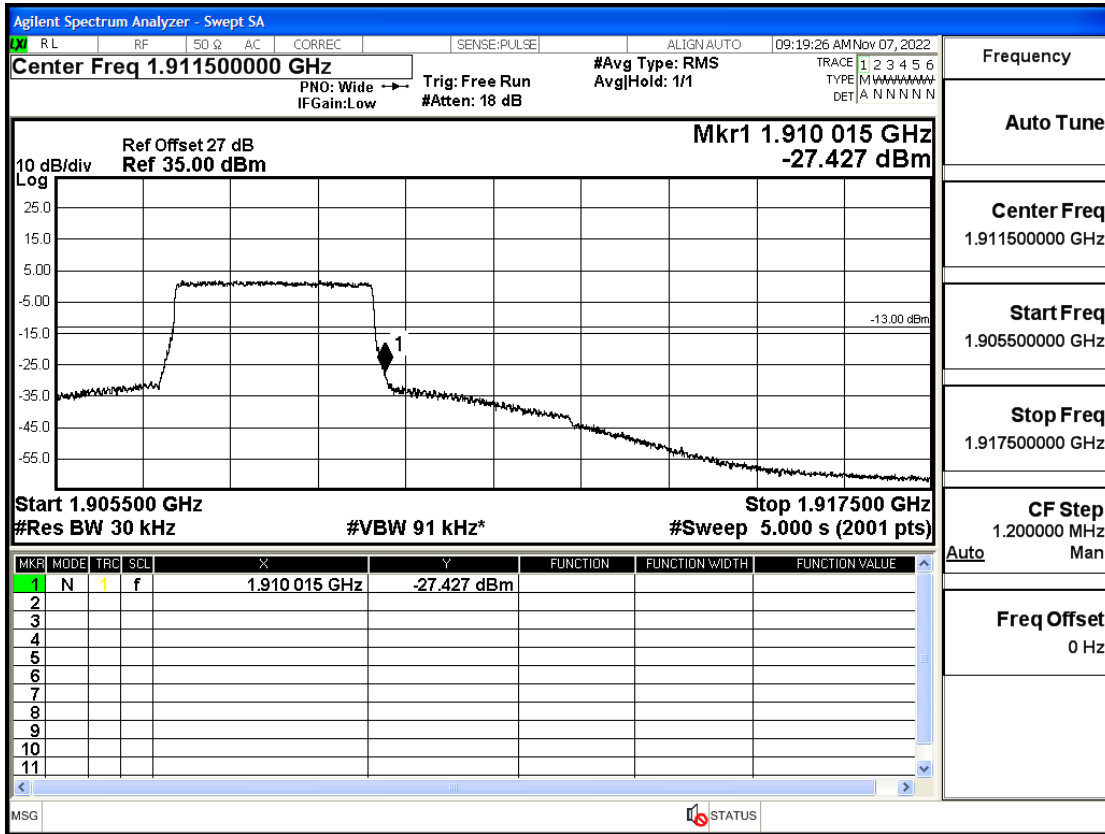

Band2-3-1908.5-16QAM-15#LOW@Pass