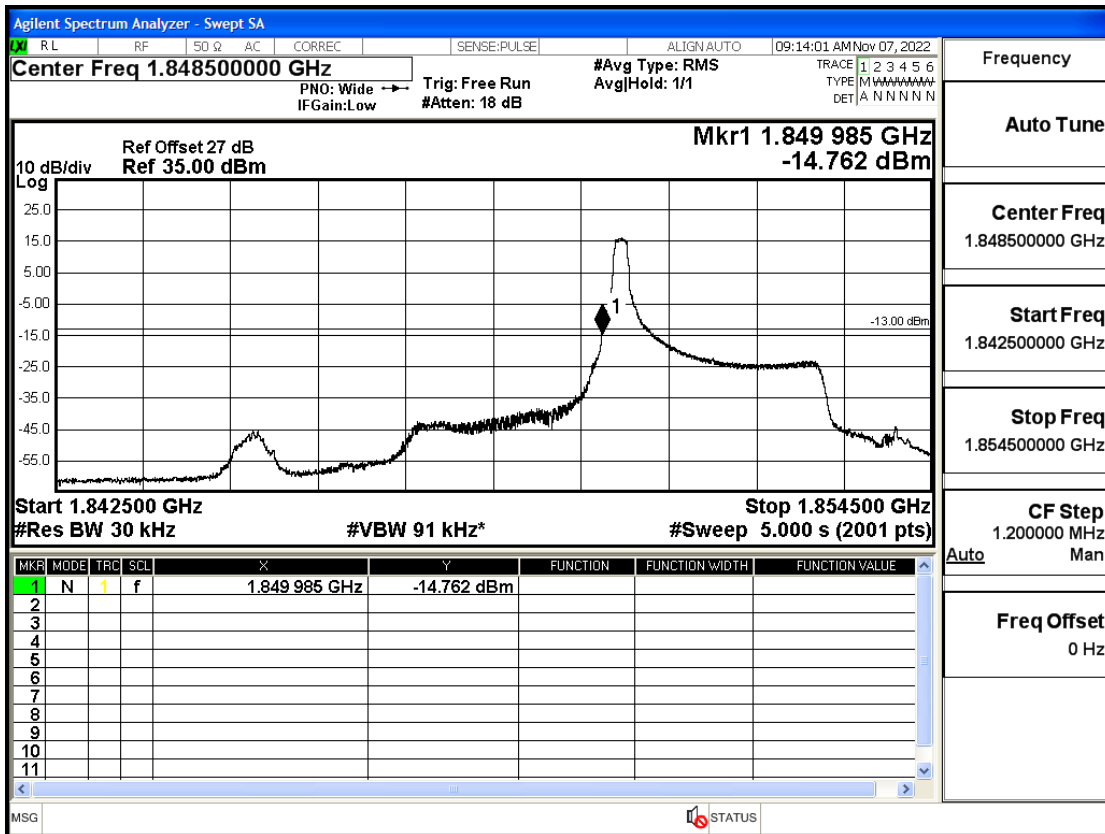

Band2-3-1851.5-QPSK-1#LOW@Pass