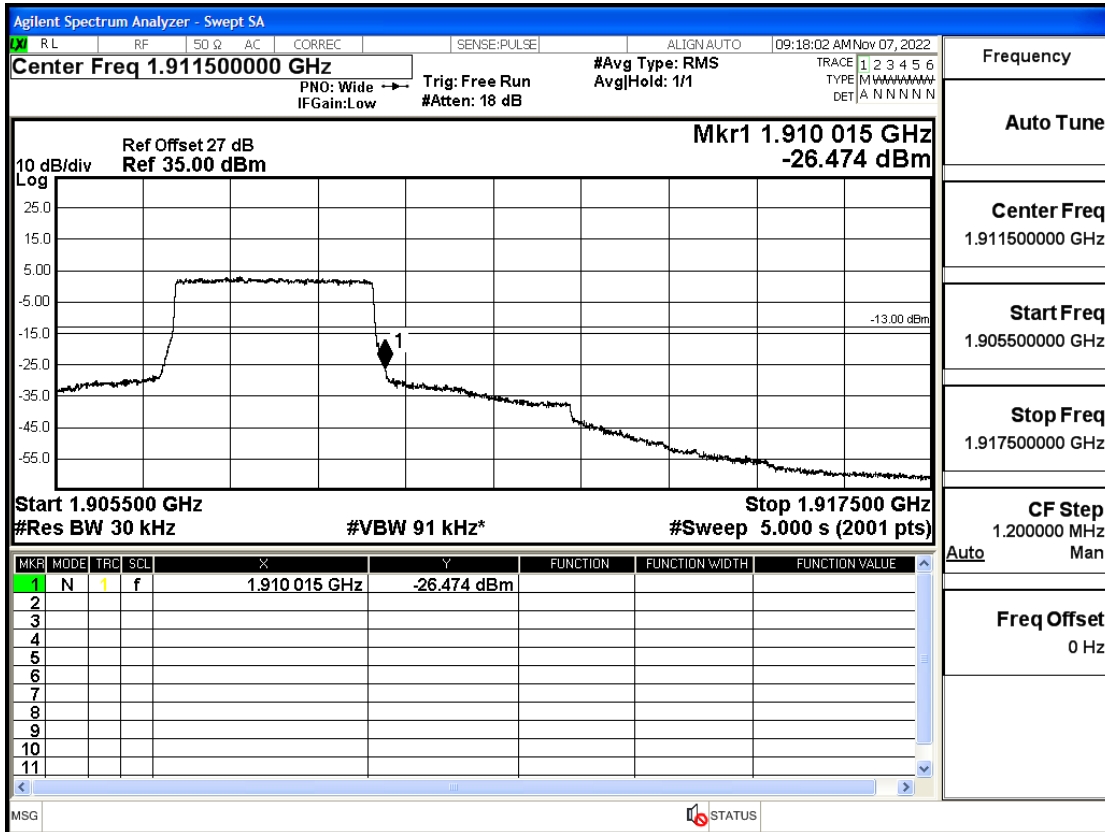

RF Test Data for LTE (Conducted Measurement)

Product Name: Smartphone

Trade Mark: YEZZ

Test Model: LIV 3S LTE

FCC ID: 2APW4LIV3SL

Environmental Conditions

Temperature:	23.8°C
Relative Humidity:	56%
ATM Pressure:	100.0 kPa
Test Engineer:	Anna Hu
Supervised by:	Hugo Chen
Remark:	For LTE Band2

Band2-1.4-1909.3-16QAM-1#HIGH@Pass

Band2-3-1851.5-QPSK-15#LOW@Pass

Band2-3-1851.5-QPSK-1#LOW@Pass

Band2-3-1851.5-16QAM-15#LOW@Pass

Band2-3-1851.5-16QAM-1#LOW@Pass

Band2-3-1908.5-QPSK-15#LOW@Pass

Band2-3-1908.5-QPSK-1#HIGH@Pass