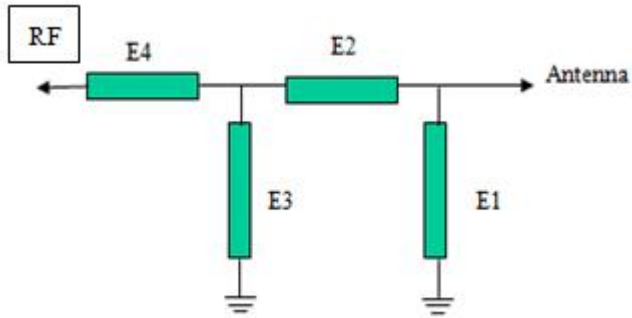

Antenna testing report

Bands :

G900/1800/850/1900

W1/2/5/8

Antenna type:PIFA

Model:FPC

Main antenna matching circuit

Element	E1	E2	E3	
Value				

深圳市安弗特电子有限公司

AFT tech Electronic Co., Ltd. (Shenzhen)

The main antenna transmits data

Band	Channal	功率 (dBm)	灵敏度 (dBm)	Band	Channal	功率 (dBm)	灵敏度 (dBm)
GSM900	L	32.3		DCS1800	L	27.8	
	M	32.4			M	27.2	
	H	32.4	-108.0		H	27.4	-108.2
GSM850	L	31.7		PCS1900	L	28.8	
	M	31.8			M	28.7	
	H	31.9	-110.0		H	28.5	-107.9
W850	L	22.2		W900	L	21.5	
	M	22.3			M	21.0	
	H	22.2	-110.9		H	21.1	-110.0
W1900	L	21.4		W2100	L	21.4	
	M	21.2			M	21.2	
	H	21.4	-109.0		H	21.4	-109.0

Main antenna OTA

Band	Channal	TRP(dBm)	TIS(dBm)	Band	Channal	TRP(dBm)	TIS(dBm)
GSM900	L	26.0		DCS1800	L	23.2	
	M	25.1			M	24.0	
	H	24.6	-101.1		H	24.8	-102.2
GSM850	L	25.3		PCS1900	L	23.4	
	M	25.1			M	22.9	
	H	25.3	-103.4		H	22.3	-100.2
W850	L	17.6		W900	L	15.9	
	M	16.3			M	15.4	
	H	16.5	-104.5		H	14.8	-101.3
W1900	L	15.9		W2100	L	15.5	
	M	14.8			M	14.5	
	H	14.6	-102.3		H	14.2	-101.6