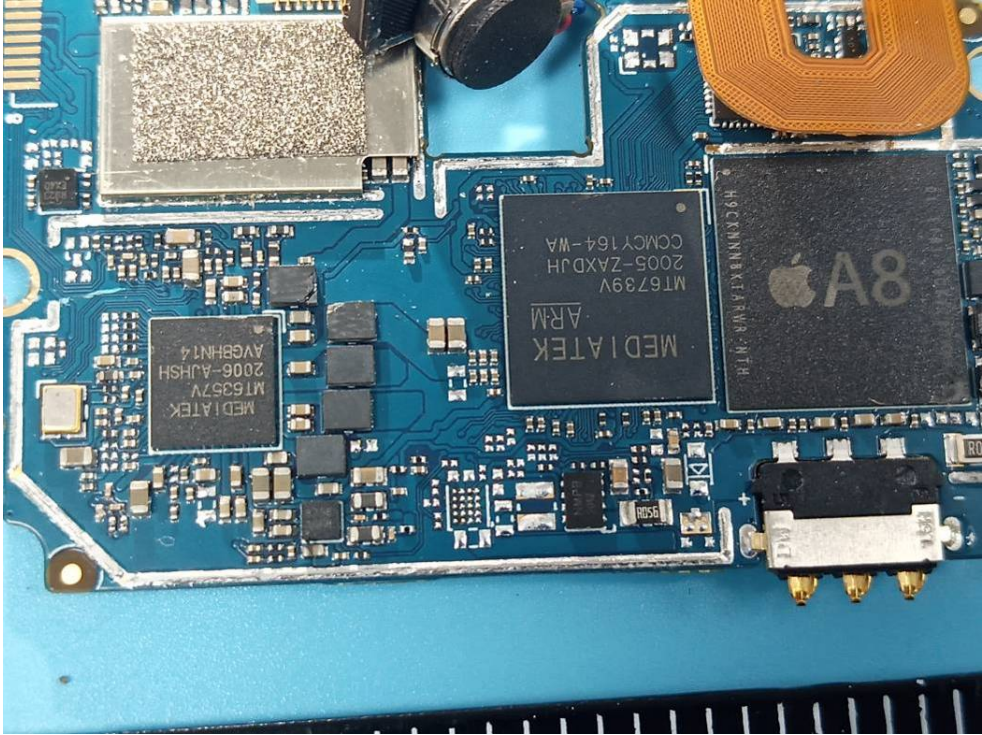

EXHIBIT C - EUT INTERNAL PHOTOGRAPHS

2G/3G/LTE
Main Antenna

LTE Div Antenna

GPS/BT/Wi-Fi
Antenna

Attention

!!!!!!

Code must be updated and is responsibility of Vendor to provide correct information

TEMPORARY CODE
 Cannot be printed