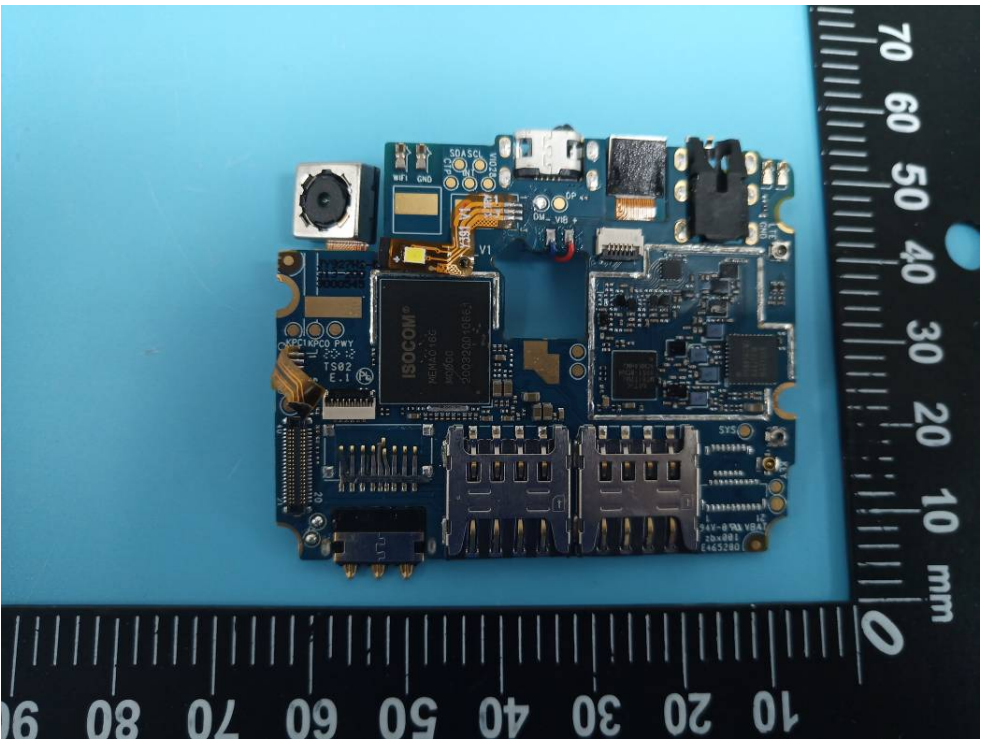

EXHIBIT C - EUT INTERNAL PHOTOGRAPHS

2G/3G/LTE
Main Antenna

LTE Div Antenna

GPS/BT/Wi-Fi
Antenna

Attention

!!!!!!

Code must be updated and is responsibility of Vendor to provide correct information

TEMPORARY CODE
 Cannot be printed