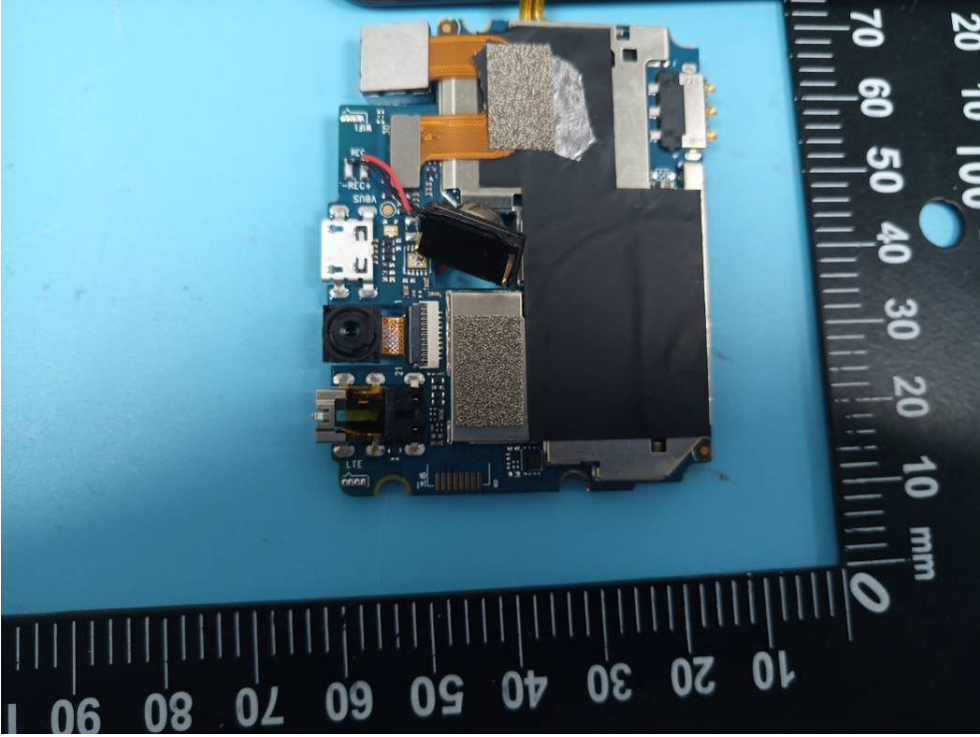

EXHIBIT C - EUT INTERNAL PHOTOGRAPHS

2G/3G/LTE
Main Antenna

LTE Div Antenna

GPS/BT/Wi-Fi
Antenna

Attention

!!!!!!

Code must be updated and is responsibility of Vendor to provide correct information

TEMPORARY CODE
 Cannot be printed