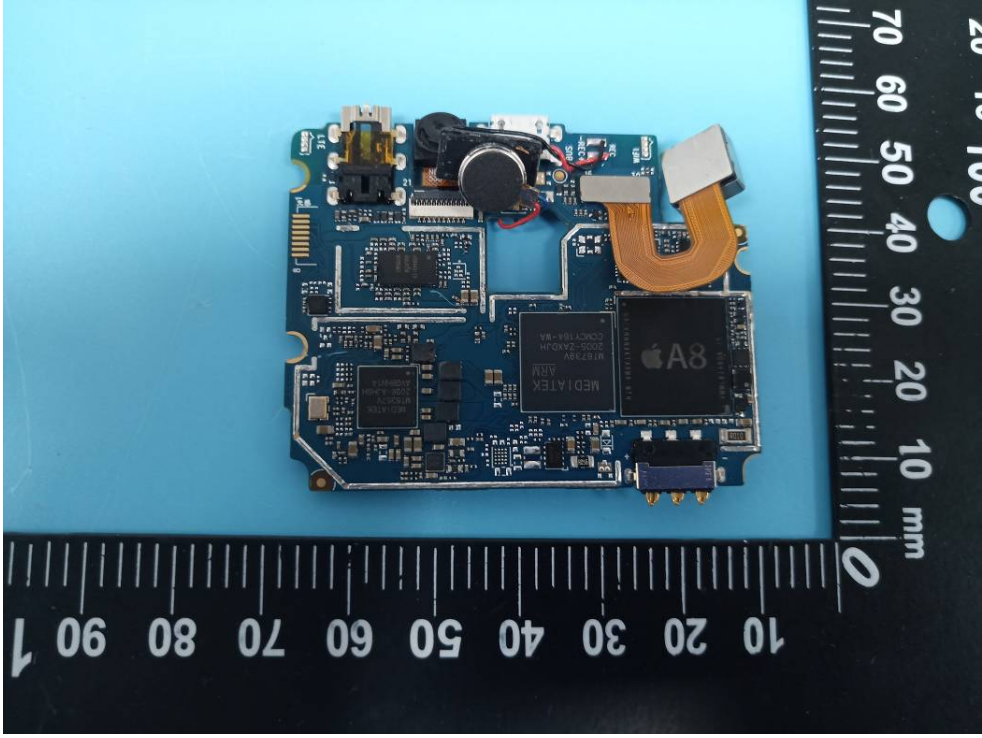

EXHIBIT C - EUT INTERNAL PHOTOGRAPHS

2G/3G/LTE
Main Antenna

LTE Div Antenna

GPS/BT/Wi-Fi
Antenna

Attention

!!!!!!

Code must be updated and is responsibility of Vendor to provide correct information

TEMPORARY CODE
 Cannot be printed