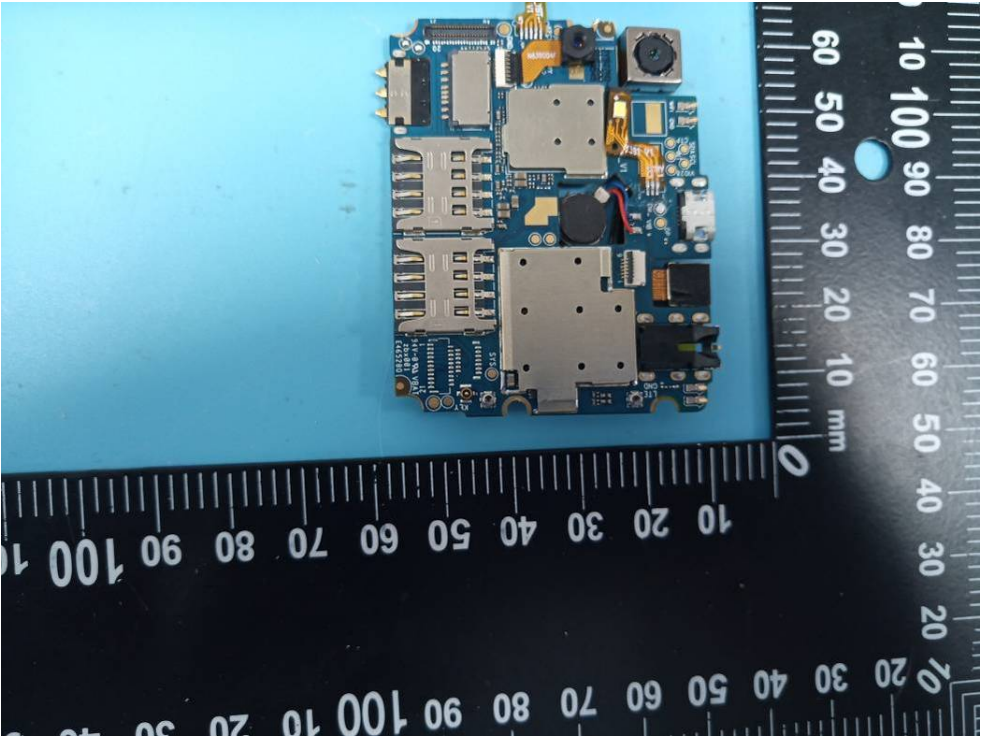

EXHIBIT C - EUT INTERNAL PHOTOGRAPHS

2G/3G/LTE
Main Antenna

LTE Div Antenna

GPS/BT/Wi-Fi
Antenna

Attention

!!!!!!

Code must be updated and is responsibility of Vendor to provide correct information

TEMPORARY CODE
 Cannot be printed