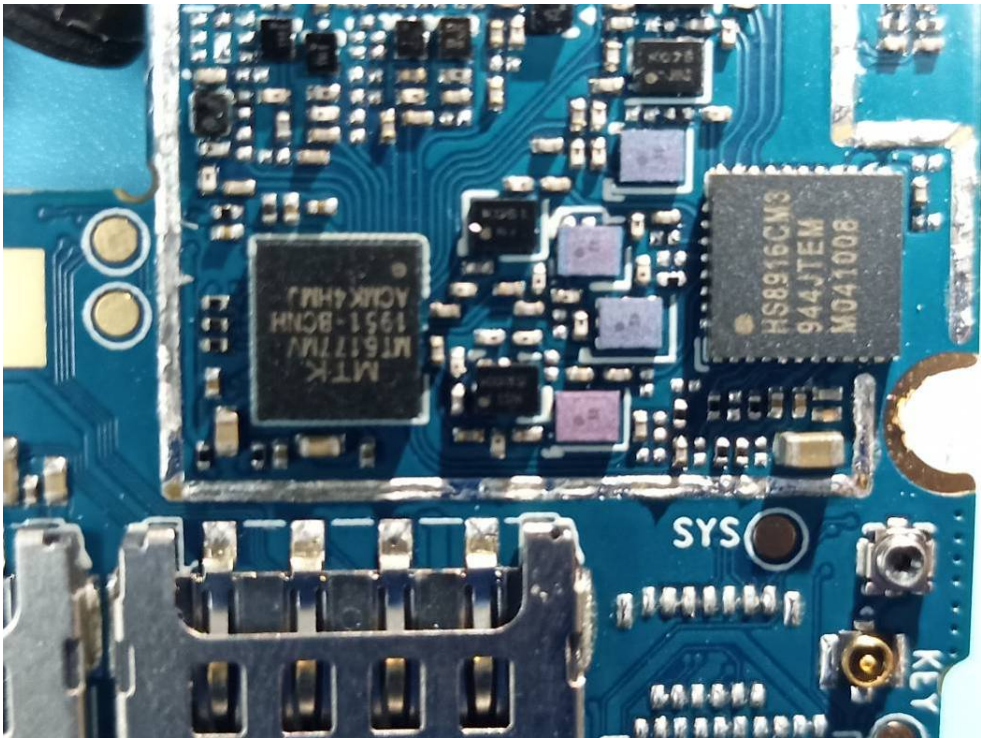

EXHIBIT C - EUT INTERNAL PHOTOGRAPHS

2G/3G/LTE
Main Antenna

LTE Div Antenna

GPS/BT/Wi-Fi
Antenna

Attention

!!!!!!

Code must be updated and is responsibility of Vendor to provide correct information

TEMPORARY CODE
 Cannot be printed