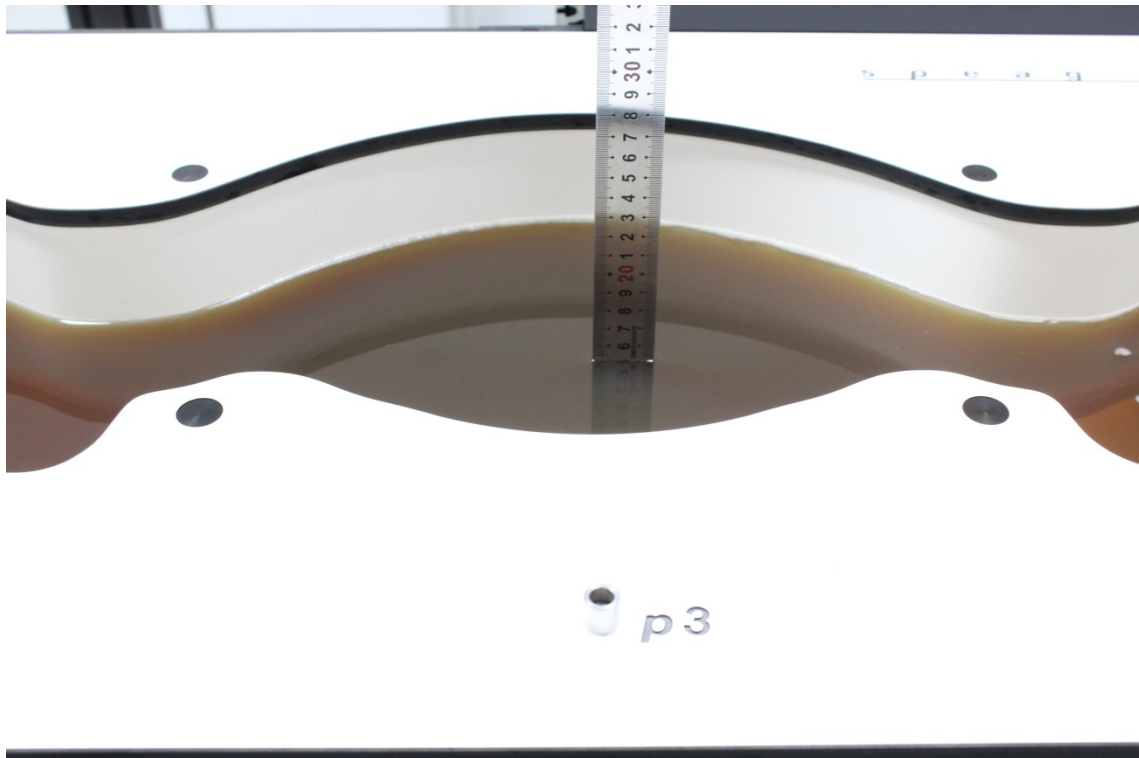

APPENDIX B EUT TEST POSITION PHOTOS

Liquid depth $\geq 15\text{cm}$

- Phantom: SAM-Twin V8.0 P1aP2a; Type: QD 000 P41 AA ; Serial: 1962

Head Left Cheek Setup Photo

Head Left Tilt Setup Photo

Head Right Check Setup Photo

Head Right Tilt Setup Photo

Body (Worn) Back Setup Photo (10mm)

Body Bottom Setup Photo (10mm)

Body Left Setup Photo (10mm)

Body Right Setup Photo (10mm)