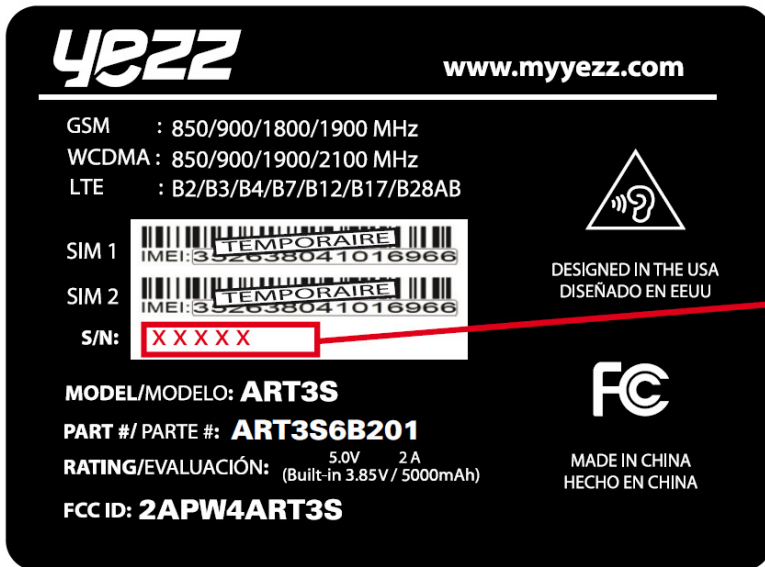

Model: ART3S (128GB)

FCC ID Label

Add phone Serial number to this area. Manufacturer standard. Each Serial Number must be unique for each phone.