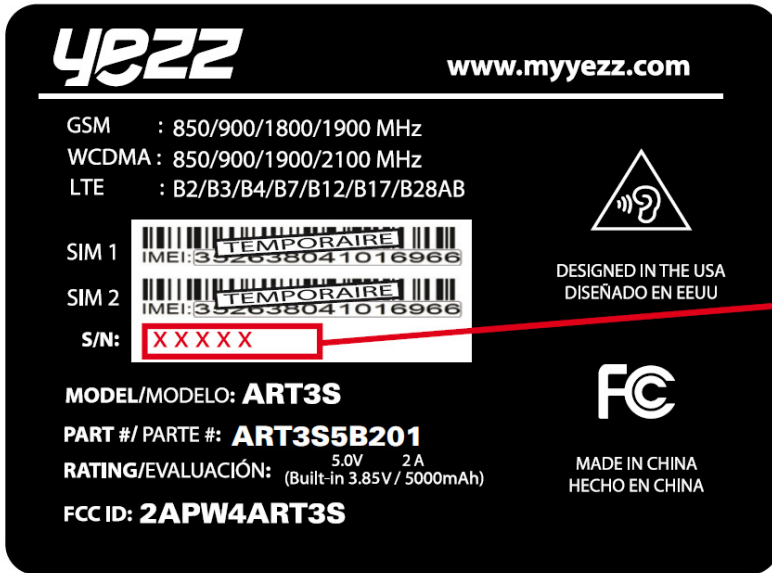

Model: ART3S (64GB)

### FCC ID Label

**Add phone Serial number to this area. Manufacturer standard. Each Serial Number must be unique for each phone.**

### FCC ID Label Location Information

The label shown shall be permanently affixed at a conspicuous location on the device and be readily visible to the user at the time purchase (Labeling requirements per 2.925)