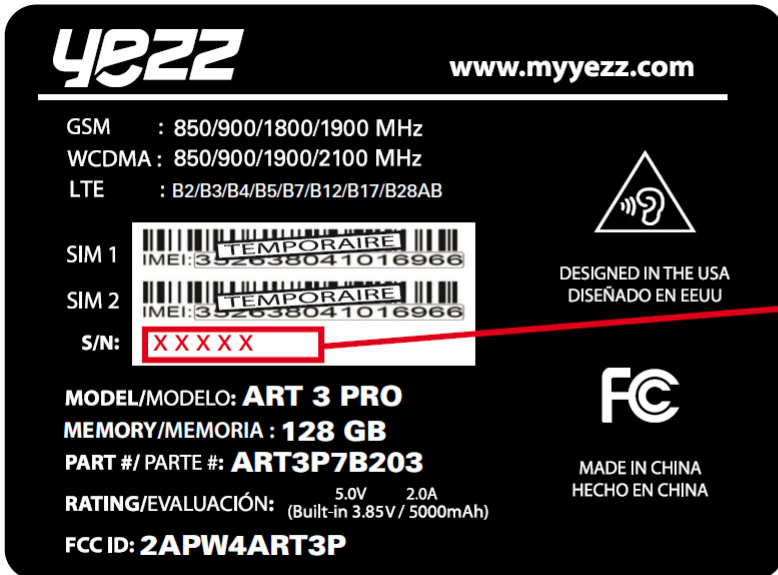

Model: ART 3 PRO (128GB)

FCC ID Label

Add phone Serial number to this area. Manufacturer standard. Each Serial Number must be unique for each phone.

FCC ID Label Location Information

The label shown shall be permanently affixed at a conspicuous location on the device and be readily visible to the user at the time purchase (Labeling requirements per 2.925)

Model: ART 3 PRO (256GB)

FCC ID Label

Add phone Serial number to this area. Manufacturer standard. Each Serial Number must be unique for each phone.

FCC ID Label Location Information

The label shown shall be permanently affixed at a conspicuous location on the device and be readily visible to the user at the time purchase (Labeling requirements per 2.925)