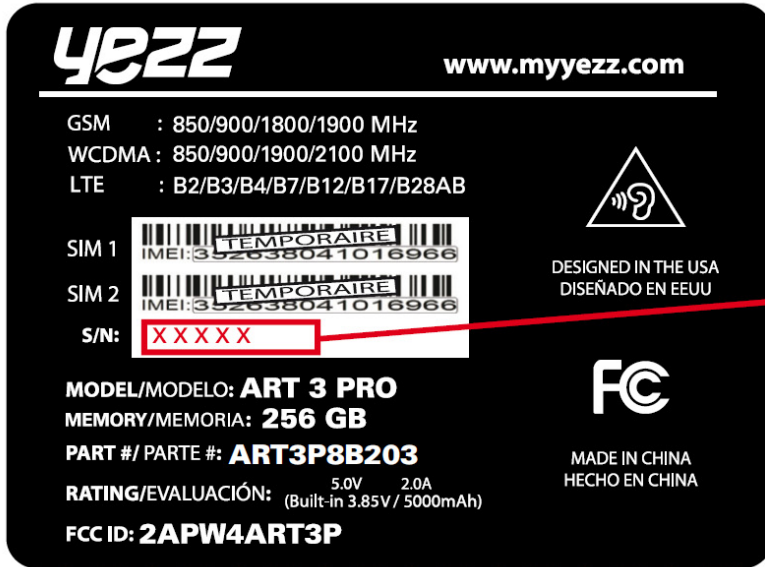

Model: ART 3 PRO (128GB)

FCC ID Label

Add phone Serial number to this area. Manufacturer standard. Each Serial Number must be unique for each phone.

FCC ID Label Location Information

The label shown shall be permanently affixed at a conspicuous location on the device and be readily visible to the user at the time purchase (Labeling requirements per 2.925)

Model: ART 3 PRO (256GB)

FCC ID Label

Add phone Serial number to this area. Manufacturer standard. Each Serial Number must be unique for each phone.

FCC ID Label Location Information

The label shown shall be permanently affixed at a conspicuous location on the device and be readily visible to the user at the time purchase (Labeling requirements per 2.925)