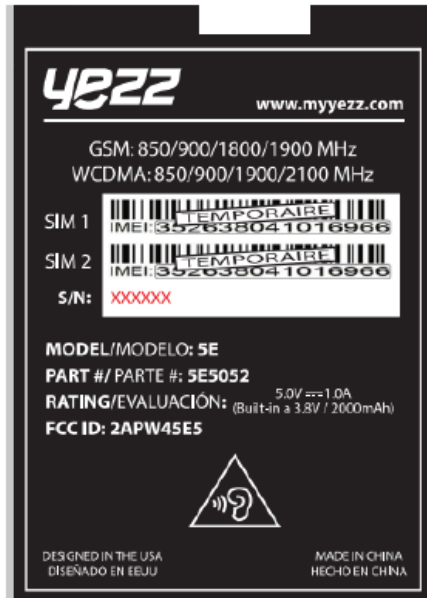

EXHIBIT A - FCC ID LABEL AND LOCATION

FCC ID Label

FCC ID Label Location Information

The label shown shall be permanently affixed at a conspicuous location on the device and be readily visible to the user at the time purchase (Labeling requirements per 2.925)