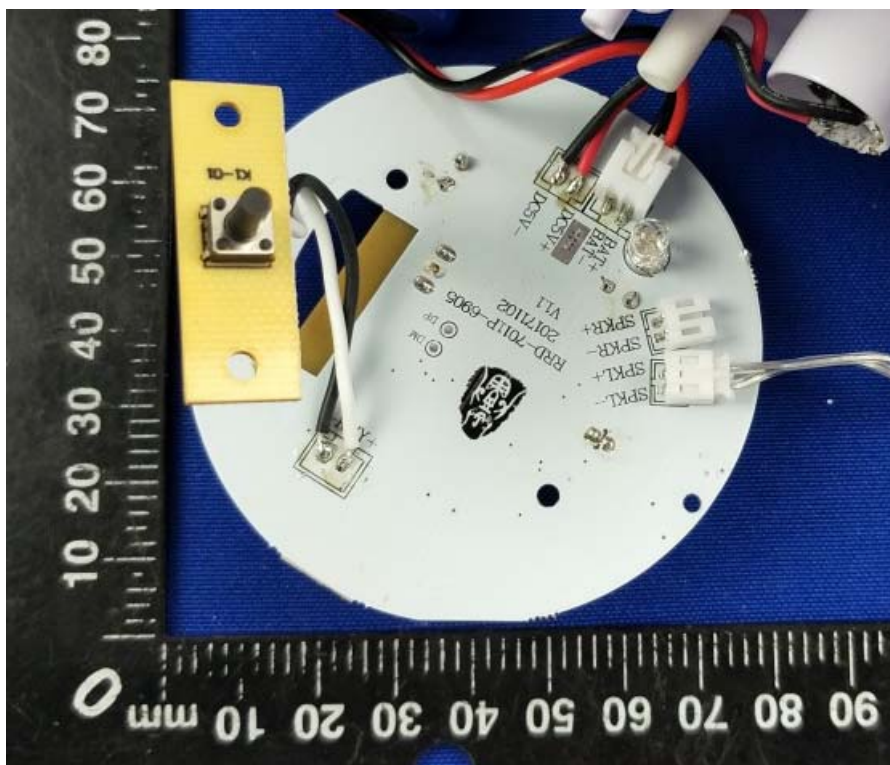

# Internal Photo

Model NO: YXF-LS001

BT Antenna

10 20 30 40 50 60 70 80

90 80 70 60 50 40 30 20 10 mm

RD-701P-6905  
2017102  
V1.1

SPKR+  
SPKR-  
SPKL+  
SPKL-

BAT+  
BAT-  
DC5V+  
DC5V-