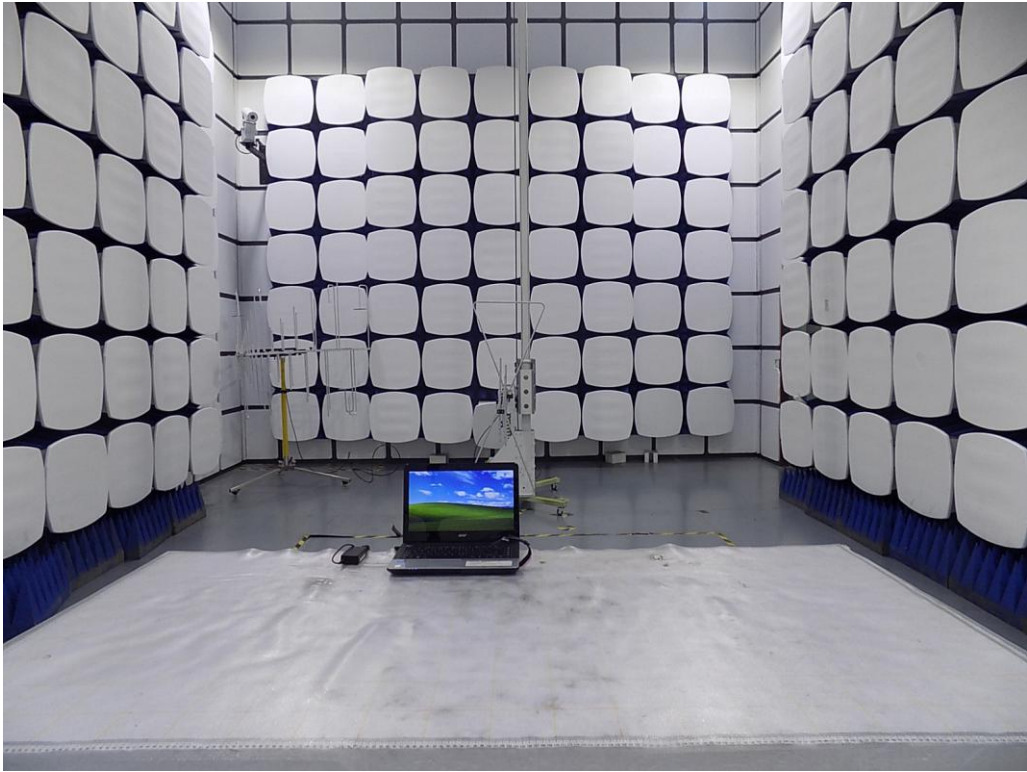

FCC ID: 2APVK-YD618

Photo of Radiated Emission Test (In Semi Anechoic Chamber)

Photo of Power Line Conducted Emission Test