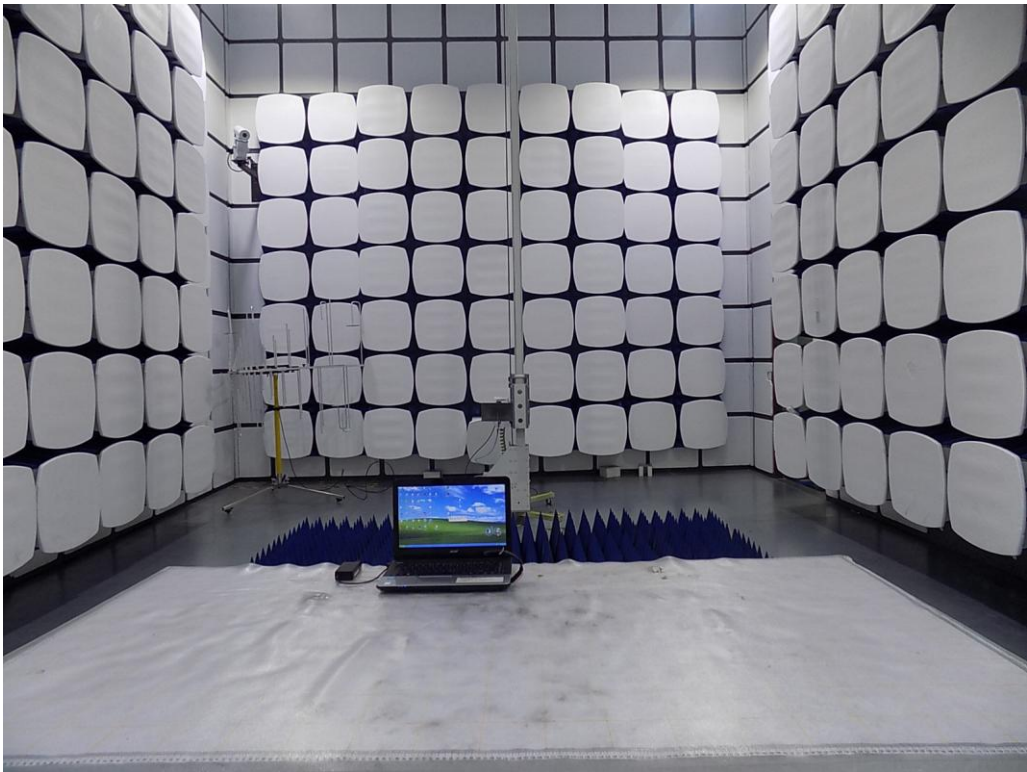

FCC ID: 2APVK-YD618

Photo of Radiated Emission Test (In Semi Anechoic Chamber)

Photo of Power Line Conducted Emission Test