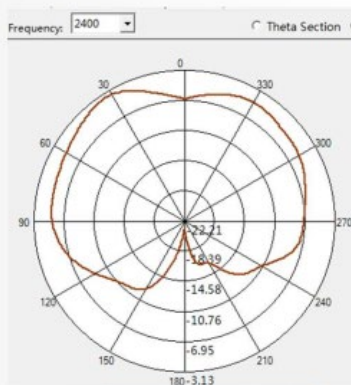

### Antenna frequency:

PEAK GAIN			
Type	Frequency range	Efficiency(%)	Gain(dBi)
2.4G	2.4~2.480GHz	42.5	1.0

X-Y

Y-Z

X-Z