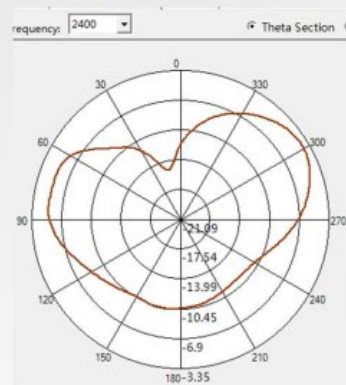

### Antenna frequency:

PEAK GAIN			
Type	Frequency range	Efficiency(%)	Gain(dBi)
2.4G	2.4~2.480GHz	42.5	1.0

X-Y

Y-Z

X-Z