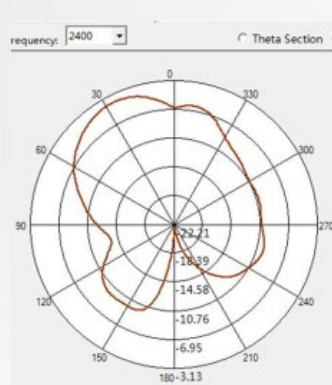

### Antenna frequency:

PEAK GAIN			
Type	Frequency range	Efficiency(%)	Gain(dBi)
2.4G	2.4~2.480GHz	42.5	1.0

X-Y

Y-Z

X-Z