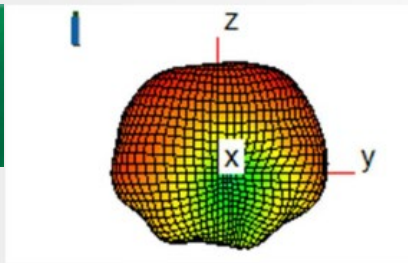

### Antenna frequency:

PEAK GAIN			
Type	Frequency range	Efficiency(%)	Gain(dBi)
2.4G	2.4~2.480GHz	42.5	1.0

X-Y

Y-Z

X-Z