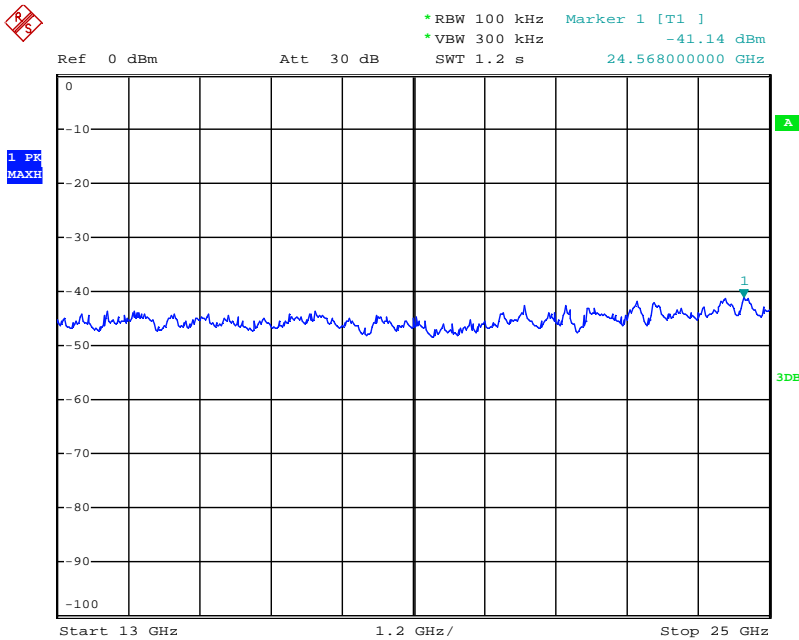

802.11n-HT40 mode TX frequency: 2437MHz

Date: 31.JUL.2018 11:33:25

Date: 31.JUL.2018 11:33:59

Date: 31.JUL.2018 11:34:49

Date: 31.JUL.2018 11:36:15

802.11n-HT40 mode TX frequency: 2452MHz

Date: 31.JUL.2018 11:37:33