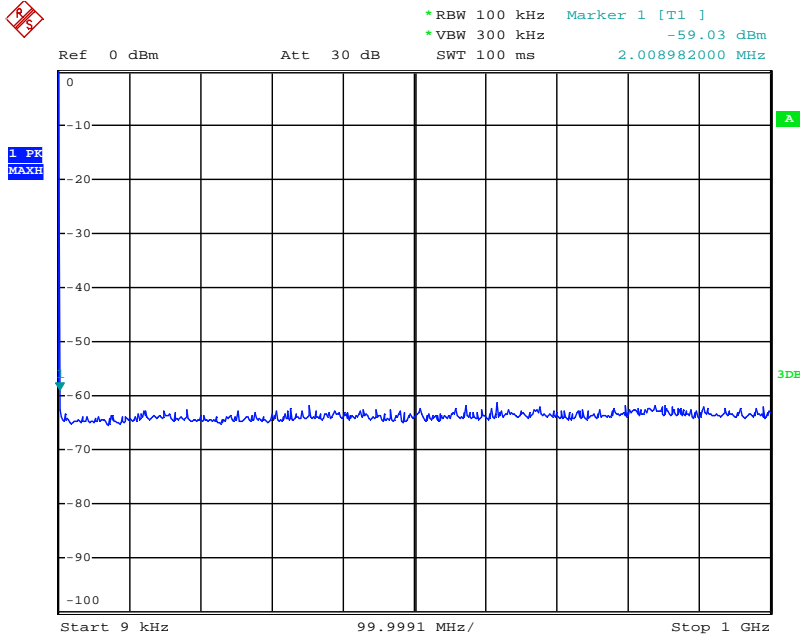

Date: 21.AUG.2018 09:55:46

802.11n-HT20 mode TX frequency: 2412MHz

Date: 31.JUL.2018 11:41:17

Date: 31.JUL.2018 11:42:36

Date: 31.JUL.2018 11:43:09

Date: 31.JUL.2018 11:43:42

Date: 21.AUG.2018 09:57:17

802.11n-HT20 mode TX frequency: 2437MHz