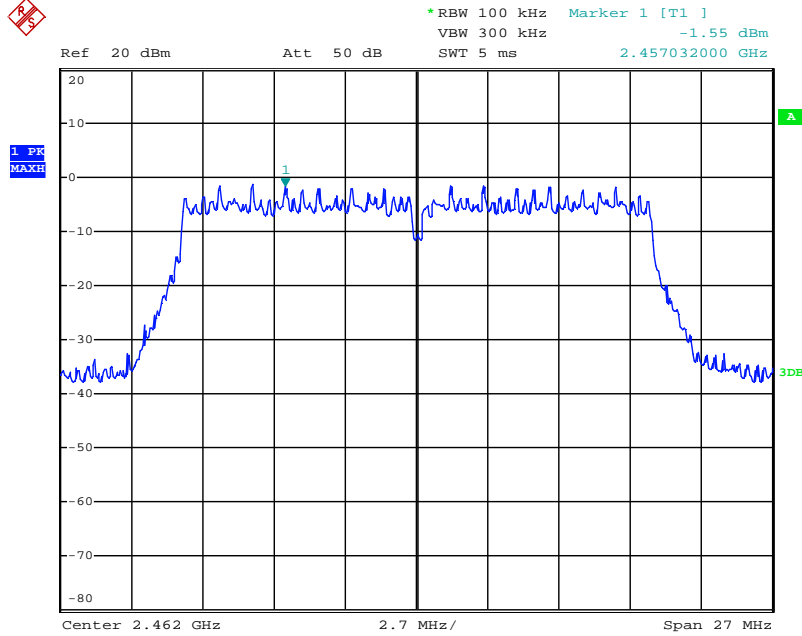

802.11n-HT20 mode TX frequency: 2412MHz

Date: 21.AUG.2018 09:58:44

802.11n-HT20 mode TX frequency: 2437MHz

Date: 21.AUG.2018 09:59:31

802.11n-HT20 mode TX frequency: 2462MHz

Date: 21.AUG.2018 10:01:09

802.11n-HT40 mode TX frequency: 2422MHz