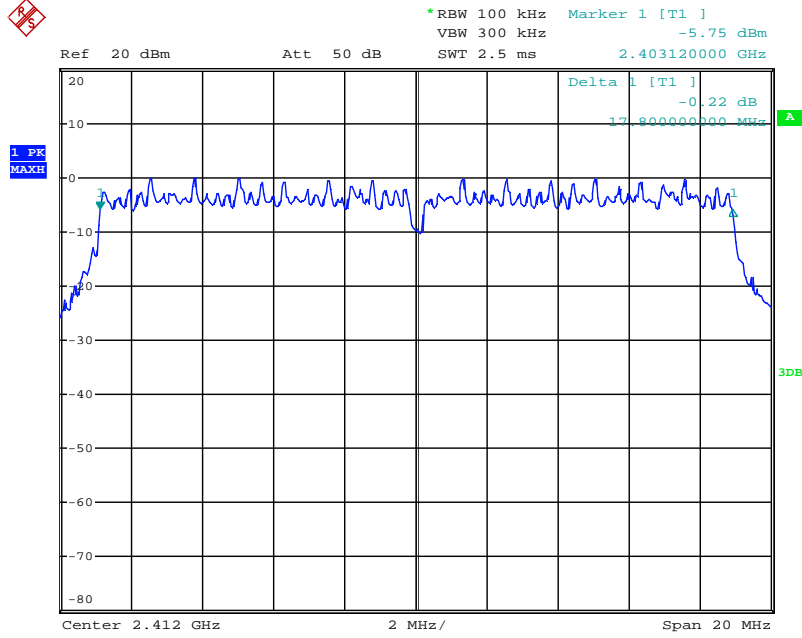

802.11n-HT20 mode TX frequency: 2412MHz

Date: 21.AUG.2018 09:58:21