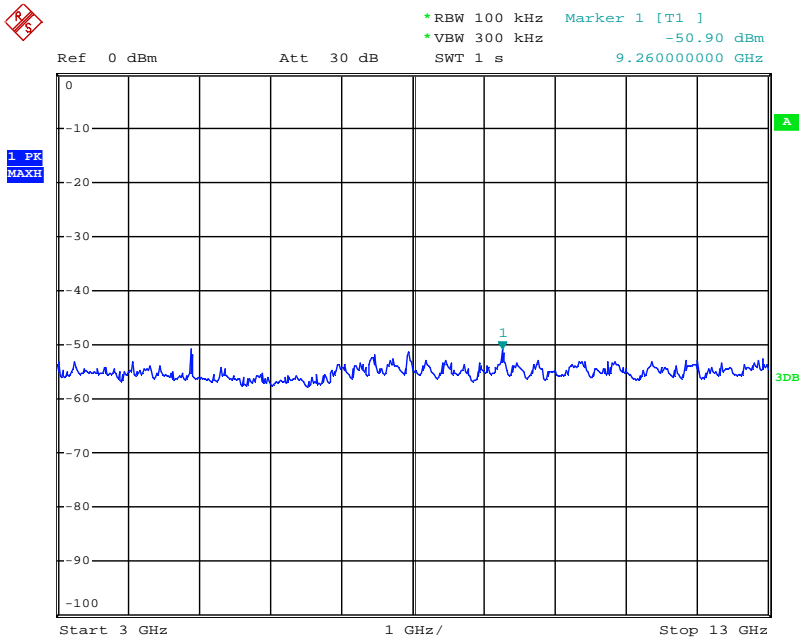

Date: 31.JUL.2018 11:34:49