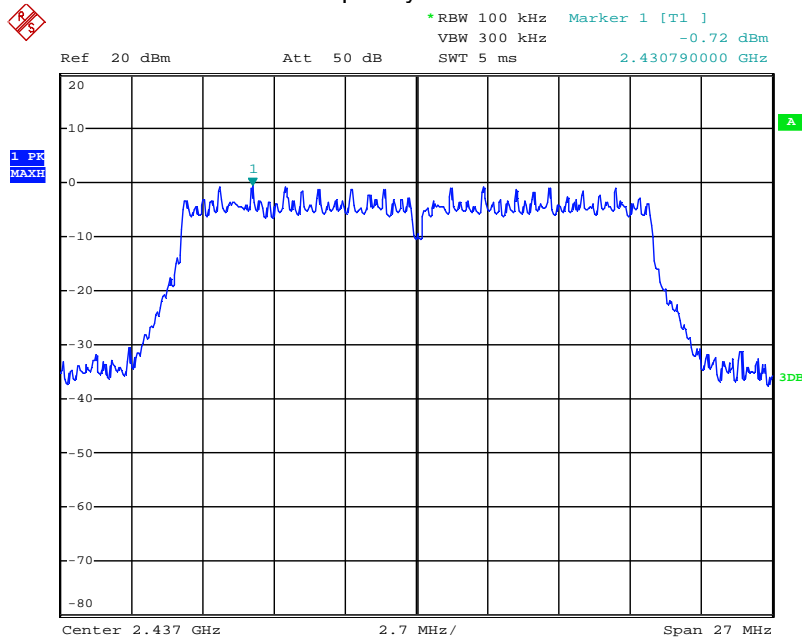

802.11n-HT20 mode TX frequency: 2437MHz

Date: 21.AUG.2018 09:59:31