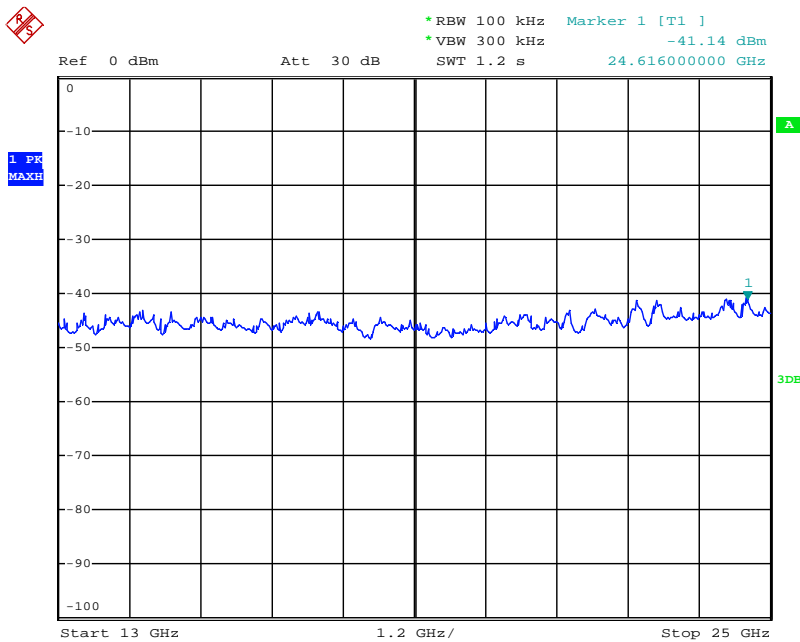

Date: 31.JUL.2018 13:54:21