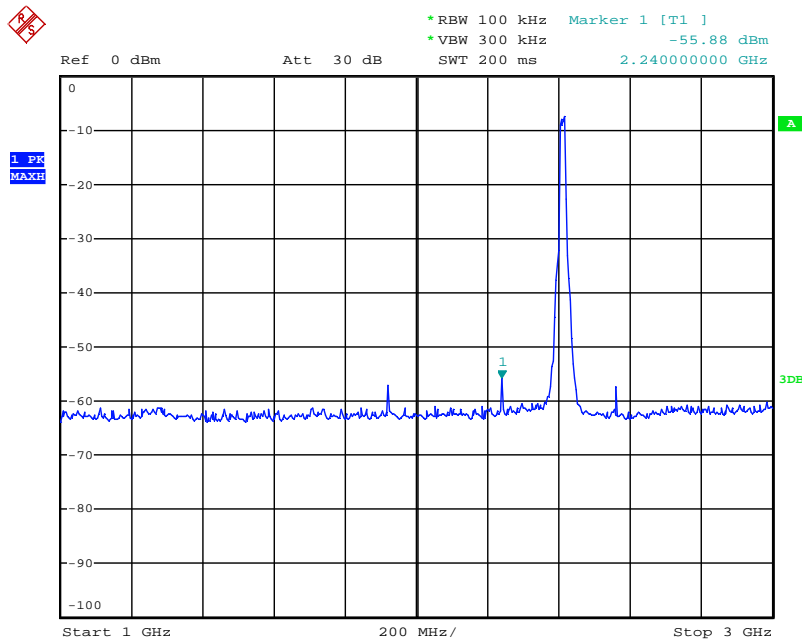

Date: 31.JUL.2018 11:42:36