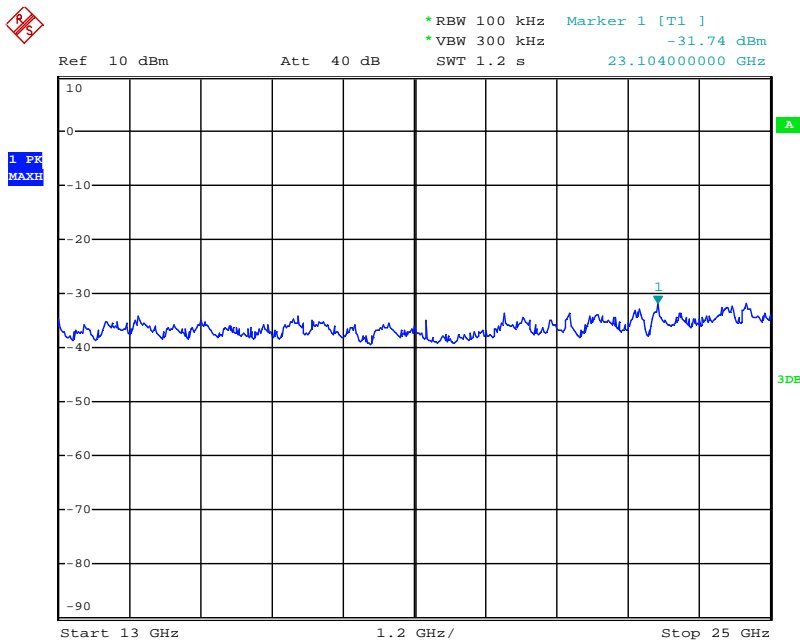

Date: 31.JUL.2018 14:42:19