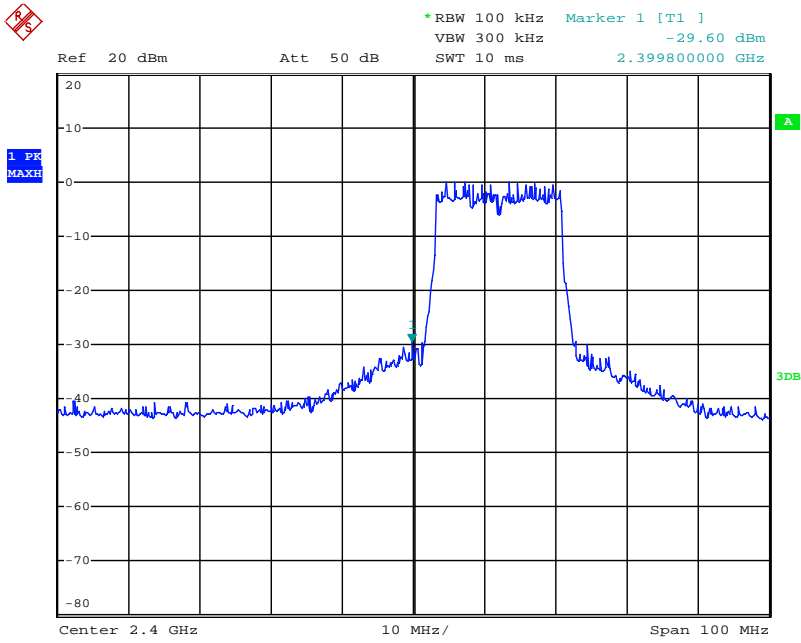

Date: 31.JUL.2018 14:16:51

Date: 31.JUL.2018 14:17:16

Date: 31.JUL.2018 14:17:41

802.11g mode TX frequency: 2462MHz

Date: 31.JUL.2018 14:19:29

Date: 31.JUL.2018 14:23:44

Date: 31.JUL.2018 14:24:28

Date: 31.JUL.2018 14:25:10

Date: 21.AUG.2018 09:55:46

802.11n-HT20 mode TX frequency: 2412MHz

Date: 31.JUL.2018 11:41:17

Date: 31.JUL.2018 11:42:36

Date: 31.JUL.2018 11:43:09

Date: 31.JUL.2018 11:43:42

Date: 21.AUG.2018 09:57:17

802.11n-HT20 mode TX frequency: 2437MHz

Date: 31.JUL.2018 13:52:01

Date: 31.JUL.2018 13:52:40

Date: 31.JUL.2018 13:53:05

Date: 31.JUL.2018 13:54:21

802.11n-HT20 mode TX frequency: 2462MHz

Date: 31.JUL.2018 13:57:31

Date: 31.JUL.2018 13:58:45

Date: 31.JUL.2018 13:59:14