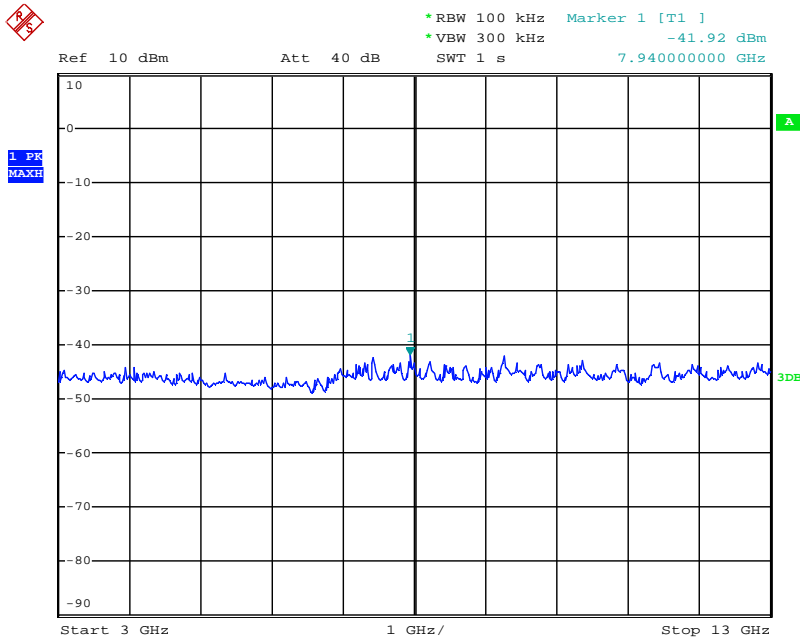

Date: 21.AUG.2018 10:05:19

802.11n-HT40 mode TX frequency: 2437MHz

Date: 21.AUG.2018 10:08:55

802.11n-HT40 mode TX frequency: 2452MHz

Date: 21.AUG.2018 10:12:26

Spurious Conducted Emissions

802.11b mode TX frequency: 2412MHz

Date: 31.JUL.2018 14:37:33

Date: 31.JUL.2018 14:38:47

Date: 31.JUL.2018 14:39:17

Date: 31.JUL.2018 14:39:40

Date: 21.AUG.2018 09:45:35

802.11b mode TX frequency: 2437MHz

Date: 31.JUL.2018 14:40:25

Date: 31.JUL.2018 14:41:13