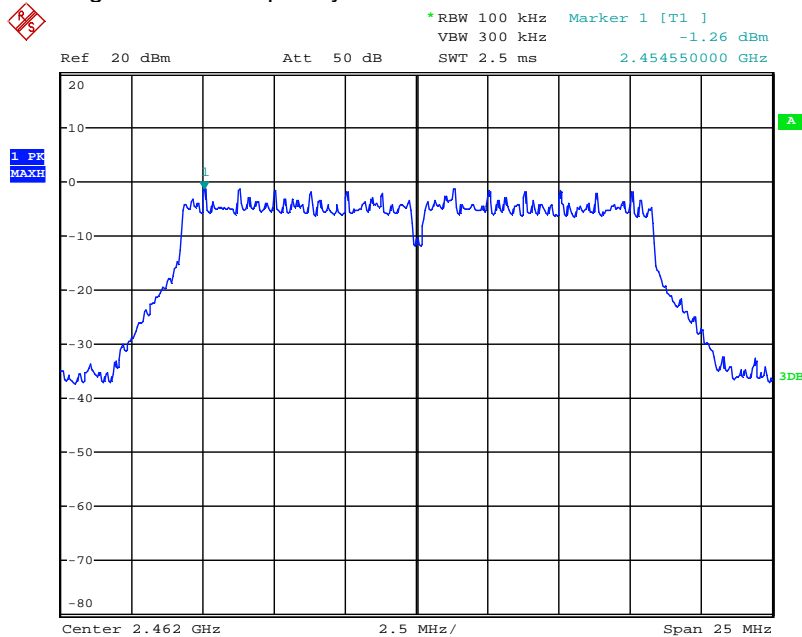

Date: 21.AUG.2018 09:43:07

802.11g mode TX frequency: 2412MHz

Date: 21.AUG.2018 09:48:03

802.11g mode TX frequency: 2437MHz

Date: 21.AUG.2018 09:52:53

802.11g mode TX frequency: 2462MHz

Date: 21.AUG.2018 09:53:56