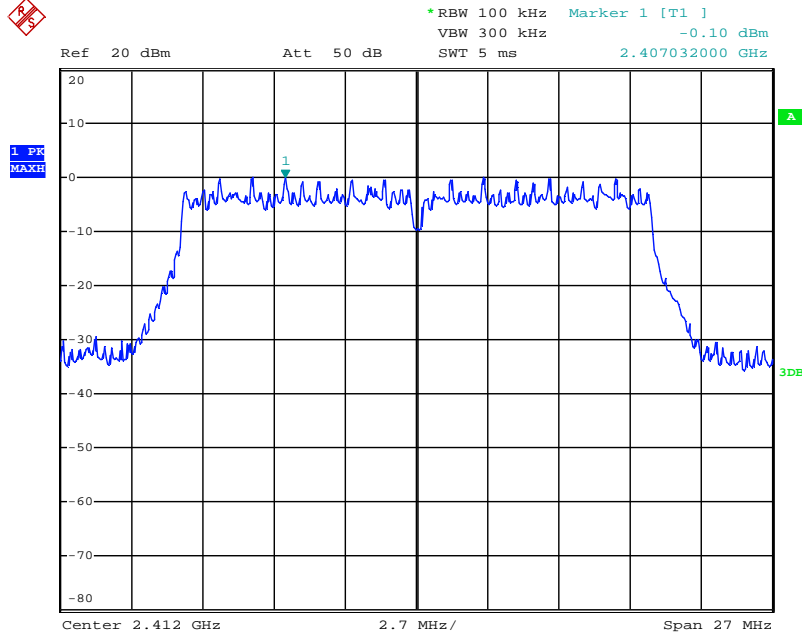

802.11n-HT20 mode TX frequency: 2412MHz

Date: 21.AUG.2018 09:58:44