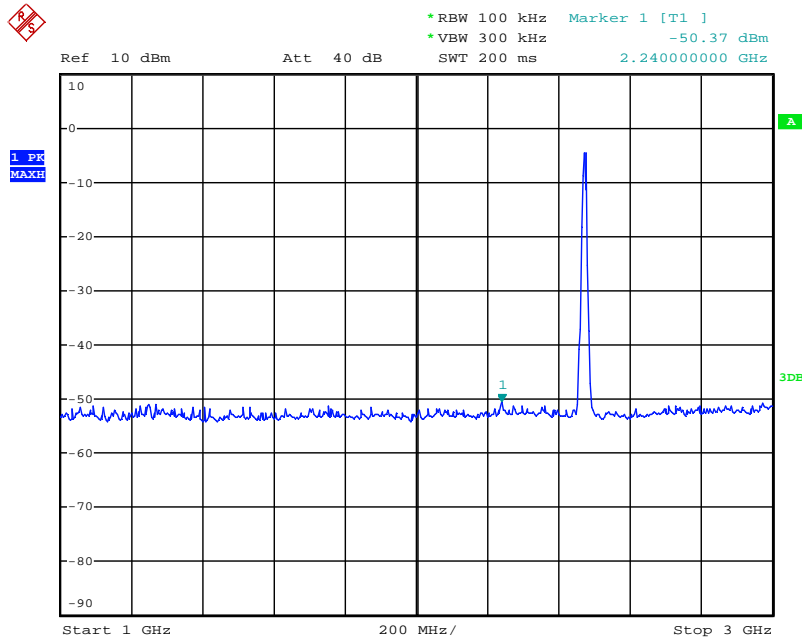

Date: 31.JUL.2018 14:41:47

Date: 31.JUL.2018 14:42:19

802.11b mode TX frequency: 2462MHz

Date: 31.JUL.2018 14:43:17

Date: 31.JUL.2018 14:44:26

Date: 31.JUL.2018 14:44:47

Date: 31.JUL.2018 14:45:15

Date: 21.AUG.2018 09:44:44