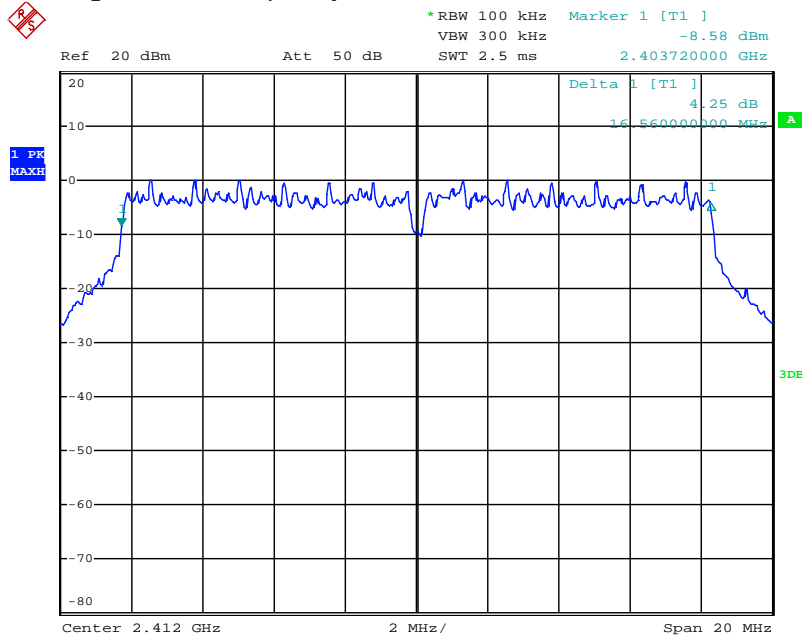

802.11b mode TX frequency: 2437MHz

Date: 21.AUG.2018 09:41:32

802.11b mode TX frequency: 2462MHz

Date: 21.AUG.2018 09:42:27

802.11g mode TX frequency: 2412MHz

Date: 21.AUG.2018 09:49:26

802.11g mode TX frequency: 2437MHz