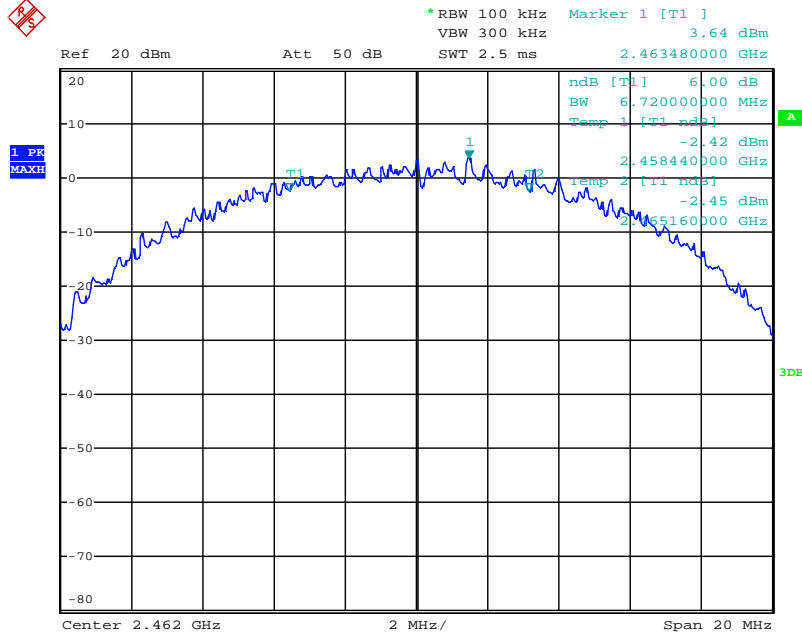

802.11b mode TX frequency: 2462MHz

Date: 21.AUG.2018 09:42:27