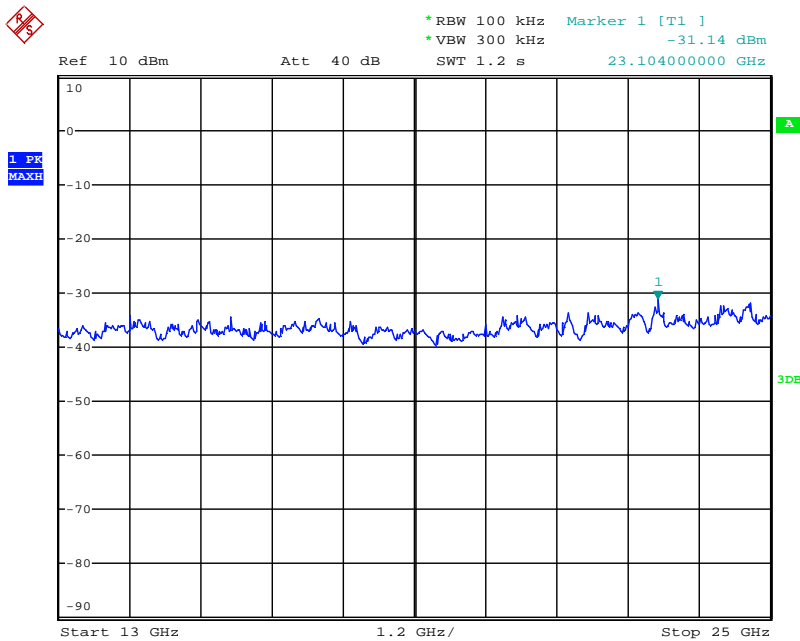

Date: 21.AUG.2018 10:05:19

802.11n-HT40 mode TX frequency: 2437MHz

Date: 21.AUG.2018 10:08:55

802.11n-HT40 mode TX frequency: 2452MHz

Date: 21.AUG.2018 10:12:26

Spurious Conducted Emissions

802.11b mode TX frequency: 2412MHz

Date: 31.JUL.2018 14:37:33

Date: 31.JUL.2018 14:38:47

Date: 31.JUL.2018 14:39:17

Date: 31.JUL.2018 14:39:40

Date: 21.AUG.2018 09:45:35

802.11b mode TX frequency: 2437MHz

Date: 31.JUL.2018 14:40:25

Date: 31.JUL.2018 14:41:13