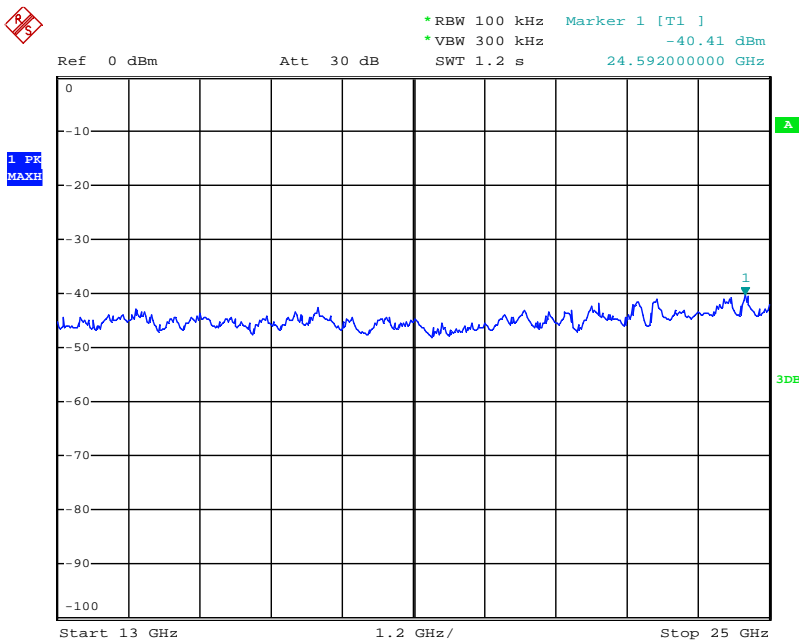

802.11g mode TX frequency: 2412MHz

Date: 31.JUL.2018 14:08:36

Date: 31.JUL.2018 14:09:38

Date: 31.JUL.2018 14:10:09

Date: 31.JUL.2018 14:13:10

Date: 21.AUG.2018 09:50:25

802.11g mode TX frequency: 2437MHz

Date: 31.JUL.2018 14:14:05