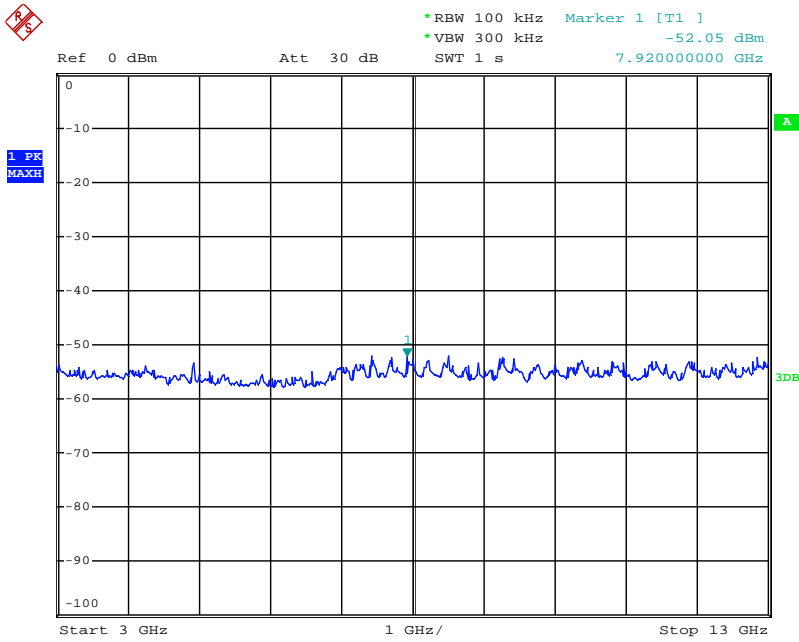

Date: 31.JUL.2018 11:38:45