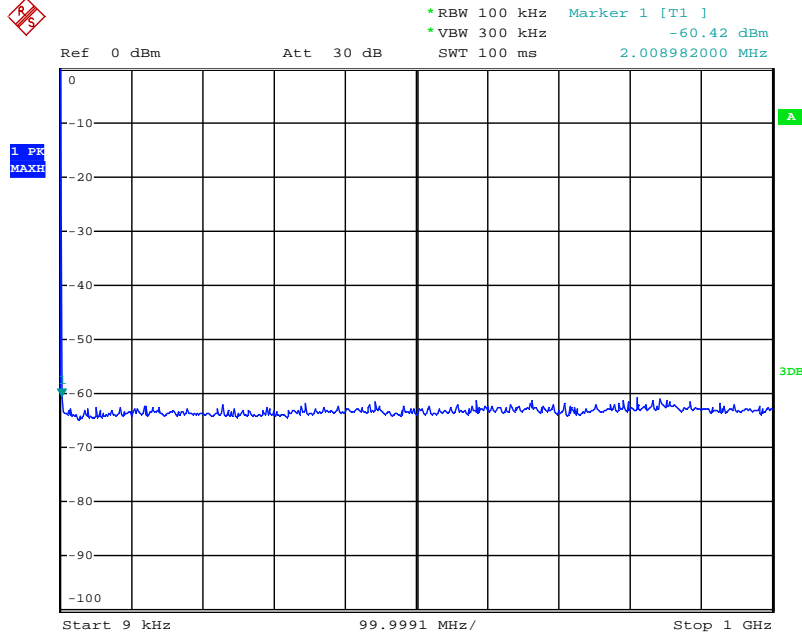

Date: 31.JUL.2018 13:52:01

Date: 31.JUL.2018 13:52:40

Date: 31.JUL.2018 13:53:05

Date: 31.JUL.2018 13:54:21

802.11n-HT20 mode TX frequency: 2462MHz

Date: 31.JUL.2018 13:57:31

Date: 31.JUL.2018 13:58:45

Date: 31.JUL.2018 13:59:14