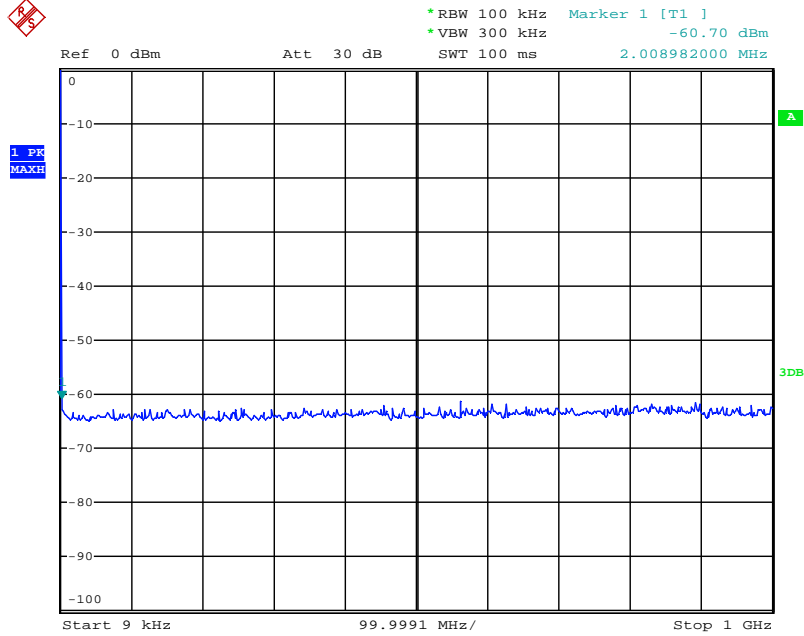

802.11n-HT40 mode TX frequency: 2437MHz

Date: 31.JUL.2018 11:33:25