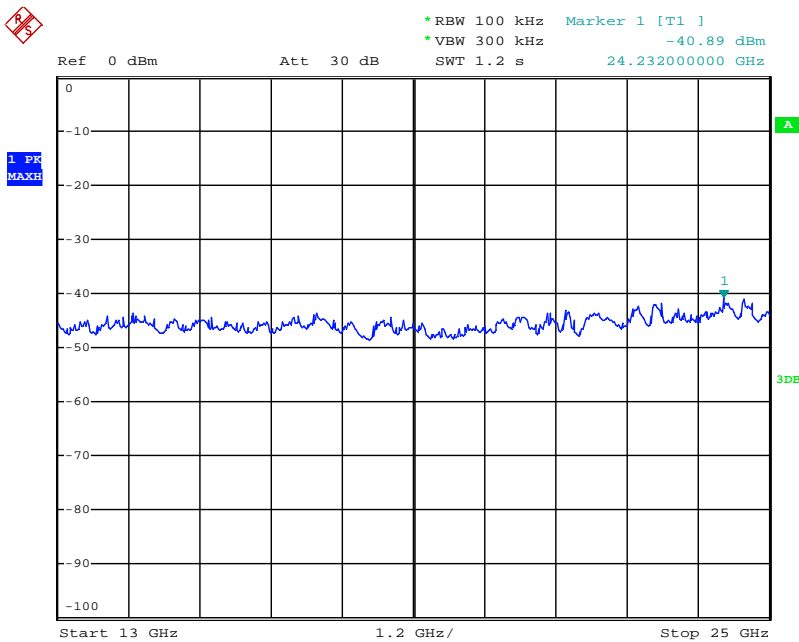

Date: 31.JUL.2018 13:59:45

Date: 21.AUG.2018 10:01:47

802.11n-HT40 mode TX frequency: 2422MHz

Date: 31.JUL.2018 11:27:26

Date: 31.JUL.2018 11:28:09

Date: 31.JUL.2018 11:30:43

Date: 31.JUL.2018 11:31:29

Date: 21.AUG.2018 10:06:45