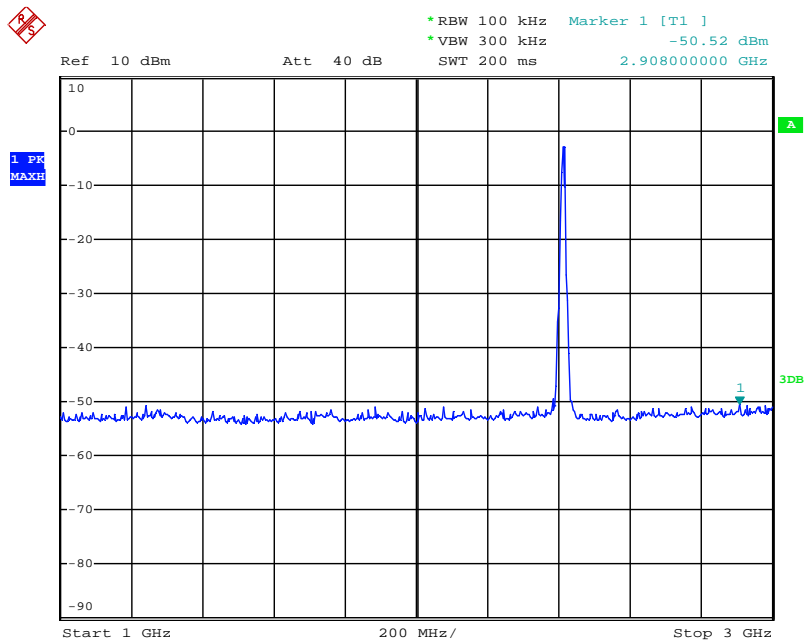

Date: 21.AUG.2018 10:05:19

802.11n-HT40 mode TX frequency: 2437MHz

Date: 21.AUG.2018 10:08:55

802.11n-HT40 mode TX frequency: 2452MHz

Date: 21.AUG.2018 10:12:26

Spurious Conducted Emissions

802.11b mode TX frequency: 2412MHz

Date: 31.JUL.2018 14:37:33

Date: 31.JUL.2018 14:38:47

Date: 31.JUL.2018 14:39:17

Date: 31.JUL.2018 14:39:40

Date: 21.AUG.2018 09:45:35

802.11b mode TX frequency: 2437MHz

Date: 31.JUL.2018 14:40:25

Date: 31.JUL.2018 14:41:13