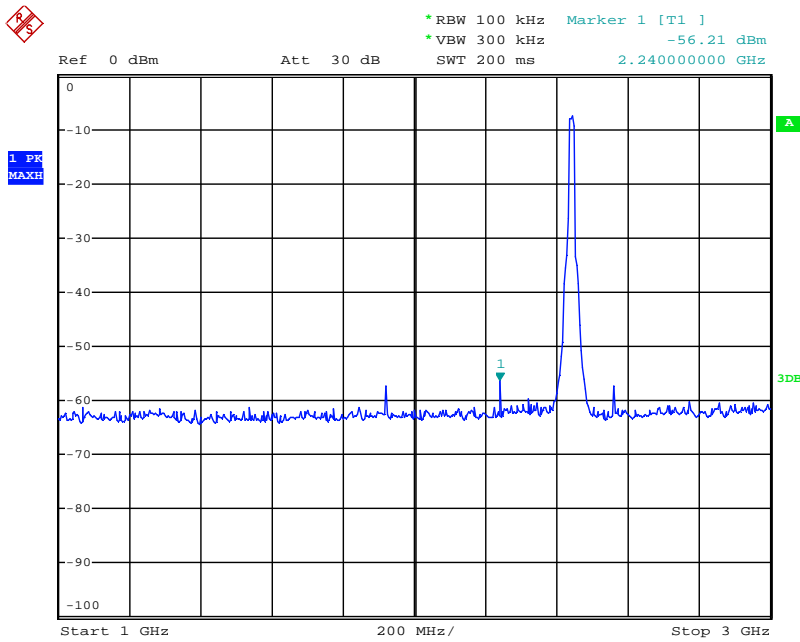

Date: 31.JUL.2018 13:52:40