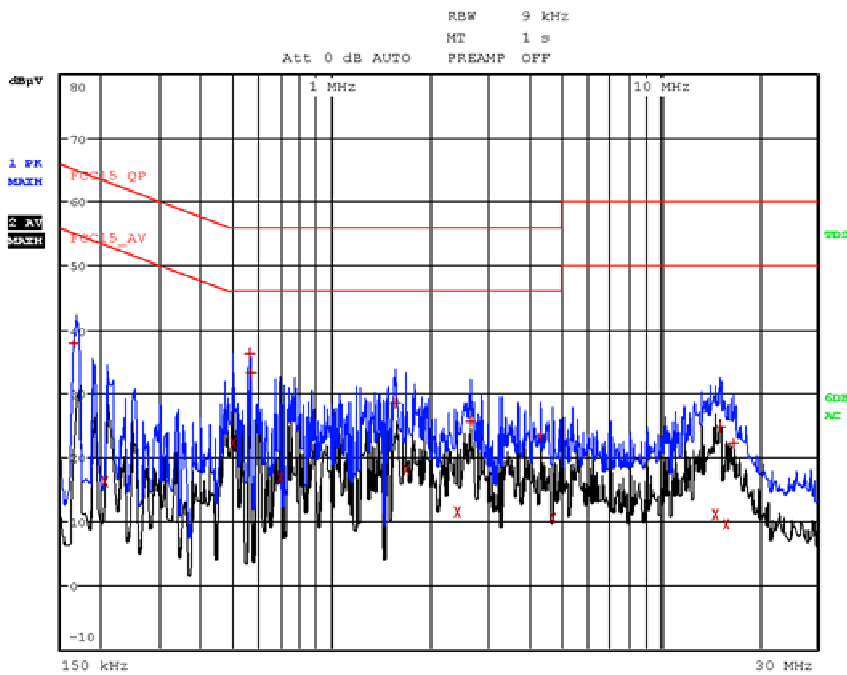

Appendix 1

Test Results

AC Mains Conducted Emission

Mode: TX mode; Line: L1

Mode: TX mode; Line: N

6 dB Bandwidth Measurement

802.11b mode TX frequency: 2412MHz

Date: 21.AUG.2018 09:40:30

802.11b mode TX frequency: 2437MHz

Date: 21.AUG.2018 09:41:32

802.11b mode TX frequency: 2462MHz

Date: 21.AUG.2018 09:42:27

802.11g mode TX frequency: 2412MHz

Date: 21.AUG.2018 09:49:26

802.11g mode TX frequency: 2437MHz