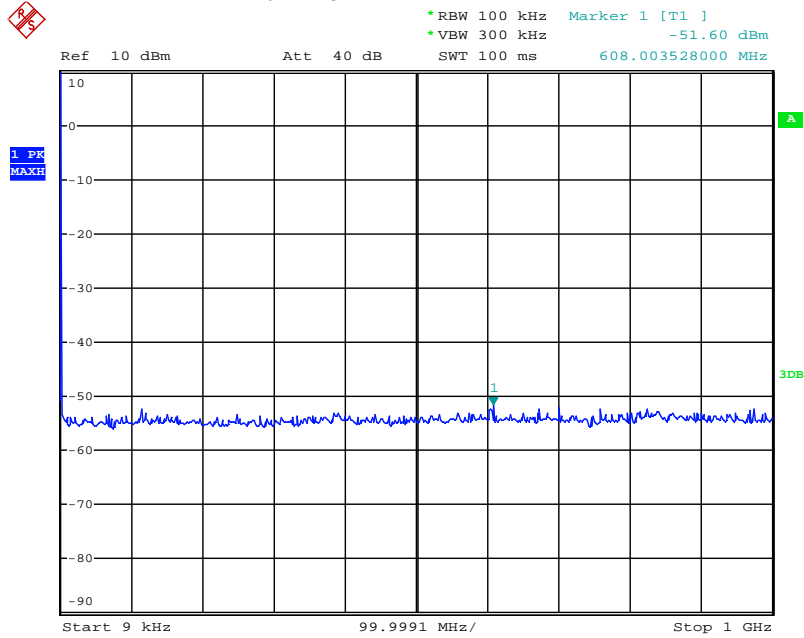

Date: 31.JUL.2018 14:37:33

Date: 31.JUL.2018 14:38:47

Date: 31.JUL.2018 14:39:17

Date: 31.JUL.2018 14:39:40

Date: 21.AUG.2018 09:45:35

802.11b mode TX frequency: 2437MHz

Date: 31.JUL.2018 14:40:25

Date: 31.JUL.2018 14:41:13