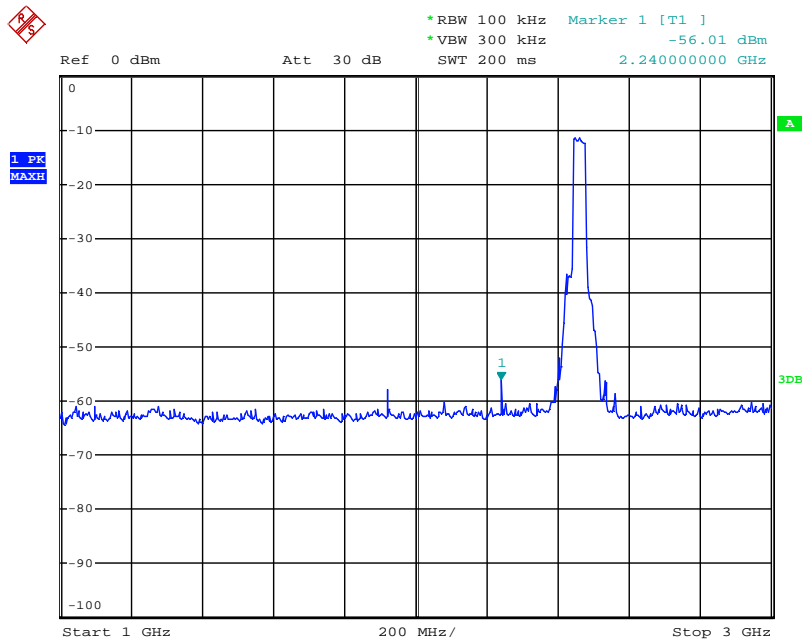

Date: 31.JUL.2018 13:59:45

Date: 21.AUG.2018 10:01:47

802.11n-HT40 mode TX frequency: 2422MHz

Date: 31.JUL.2018 11:27:26

Date: 31.JUL.2018 11:28:09

Date: 31.JUL.2018 11:30:43

Date: 31.JUL.2018 11:31:29

Date: 21.AUG.2018 10:06:45