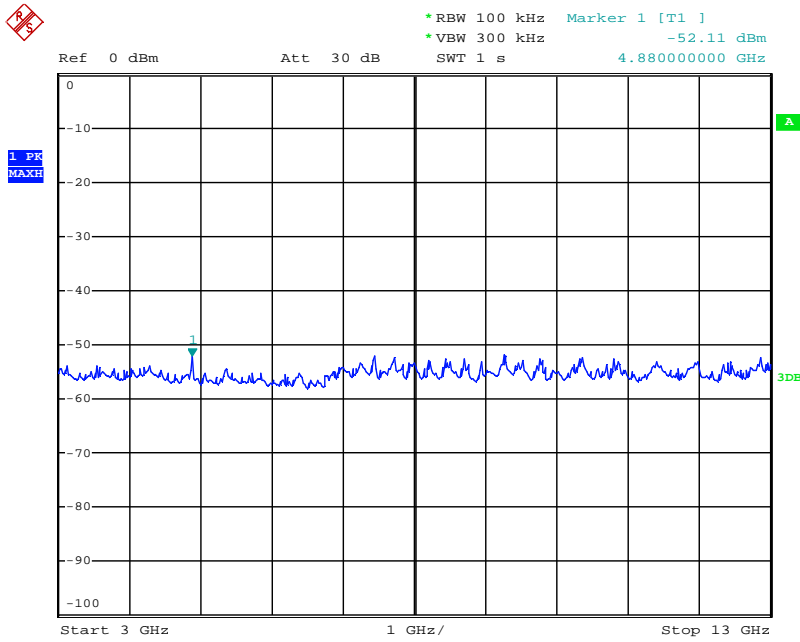

Date: 31.JUL.2018 13:53:05