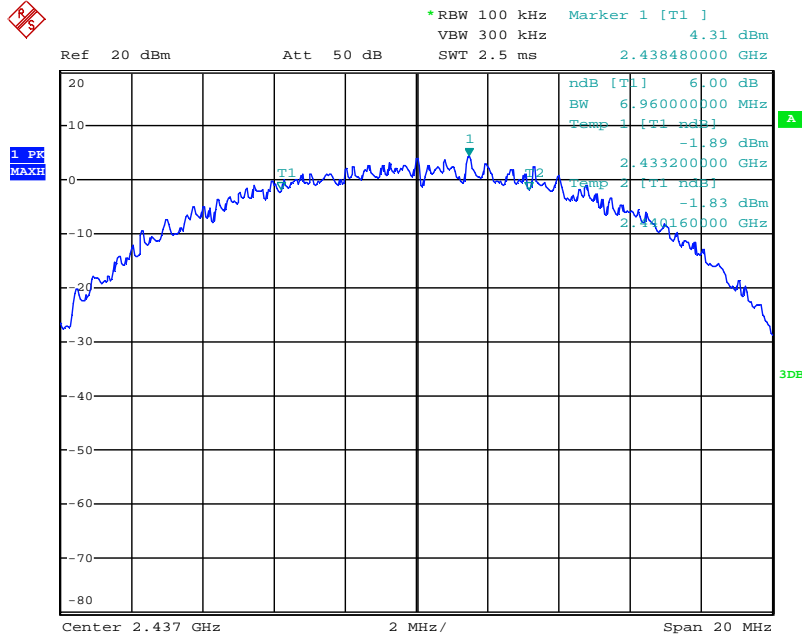

Appendix 1

Test Results

AC Mains Conducted Emission

Mode: TX mode; Line: L1

Mode: TX mode; Line: N

6 dB Bandwidth Measurement

802.11b mode TX frequency: 2412MHz

Date: 21.AUG.2018 09:40:30

802.11b mode TX frequency: 2437MHz

Date: 21.AUG.2018 09:41:32

802.11b mode TX frequency: 2462MHz

Date: 21.AUG.2018 09:42:27

802.11g mode TX frequency: 2412MHz

Date: 21.AUG.2018 09:49:26

802.11g mode TX frequency: 2437MHz