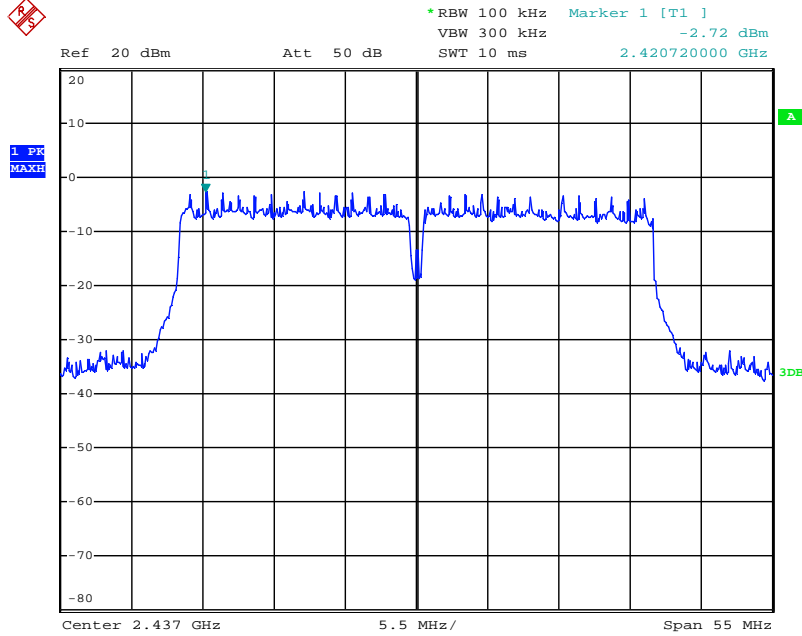

802.11n-HT40 mode TX frequency: 2437MHz

Date: 21.AUG.2018 10:08:55