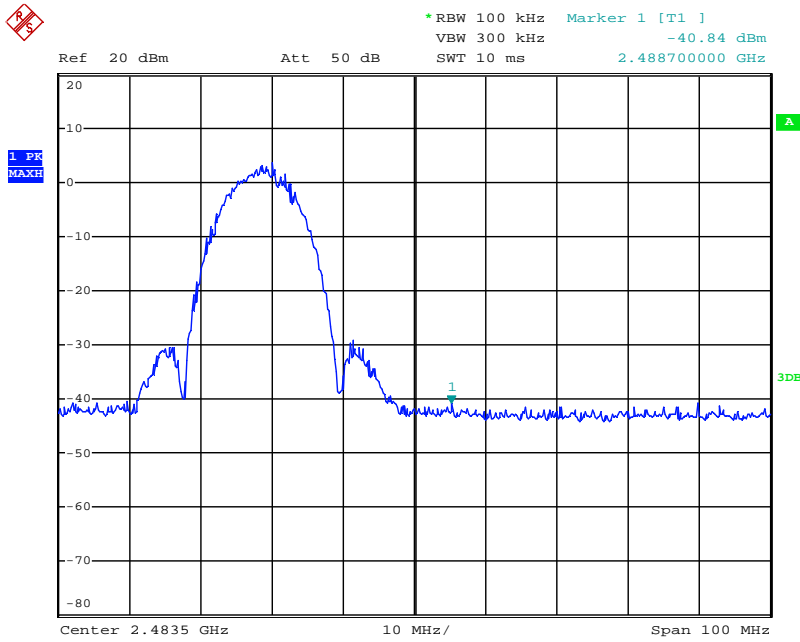

Date: 31.JUL.2018 14:41:47

Date: 31.JUL.2018 14:42:19

802.11b mode TX frequency: 2462MHz

Date: 31.JUL.2018 14:43:17

Date: 31.JUL.2018 14:44:26

Date: 31.JUL.2018 14:44:47

Date: 31.JUL.2018 14:45:15

Date: 21.AUG.2018 09:44:44