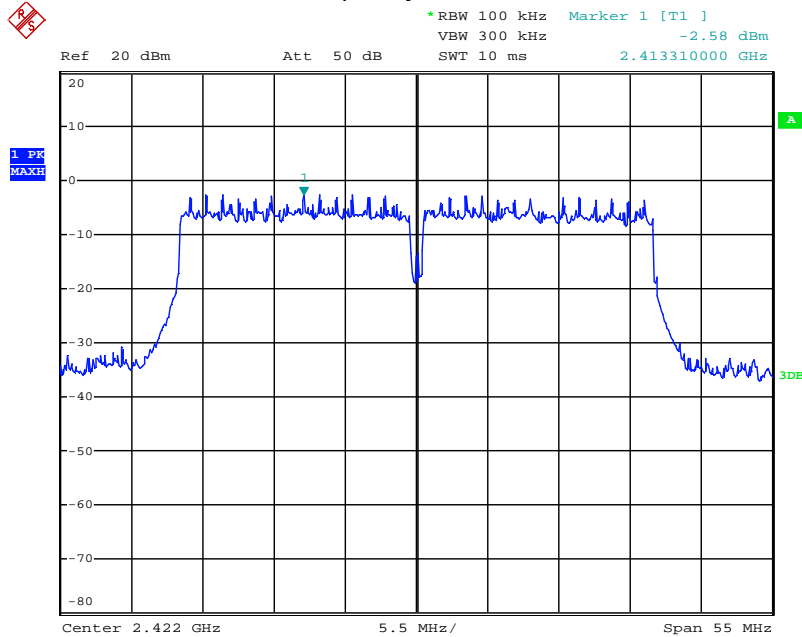

802.11n-HT20 mode TX frequency: 2412MHz

Date: 21.AUG.2018 09:58:44

802.11n-HT20 mode TX frequency: 2437MHz

Date: 21.AUG.2018 09:59:31

802.11n-HT20 mode TX frequency: 2462MHz

Date: 21.AUG.2018 10:01:09

802.11n-HT40 mode TX frequency: 2422MHz