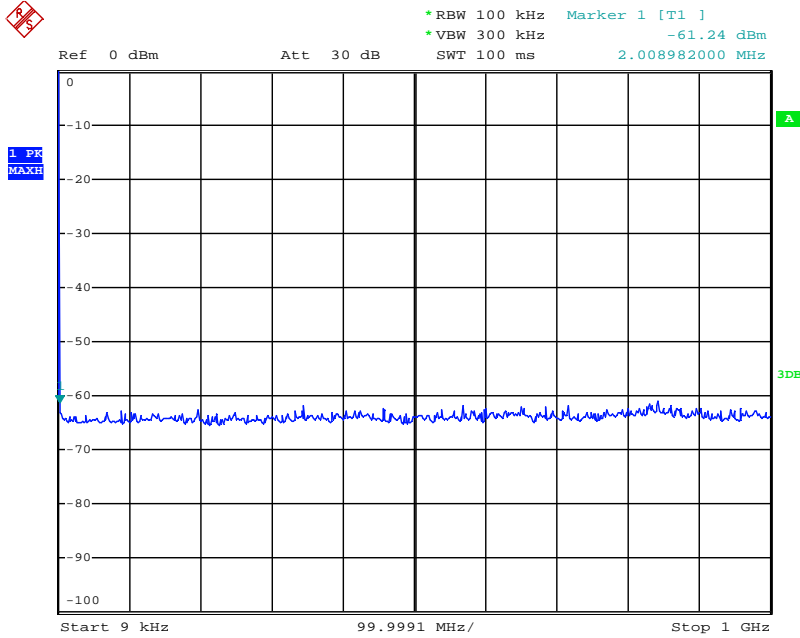

802.11g mode TX frequency: 2412MHz

Date: 31.JUL.2018 14:08:36

Date: 31.JUL.2018 14:09:38

Date: 31.JUL.2018 14:10:09

Date: 31.JUL.2018 14:13:10

Date: 21.AUG.2018 09:50:25

802.11g mode TX frequency: 2437MHz

Date: 31.JUL.2018 14:14:05