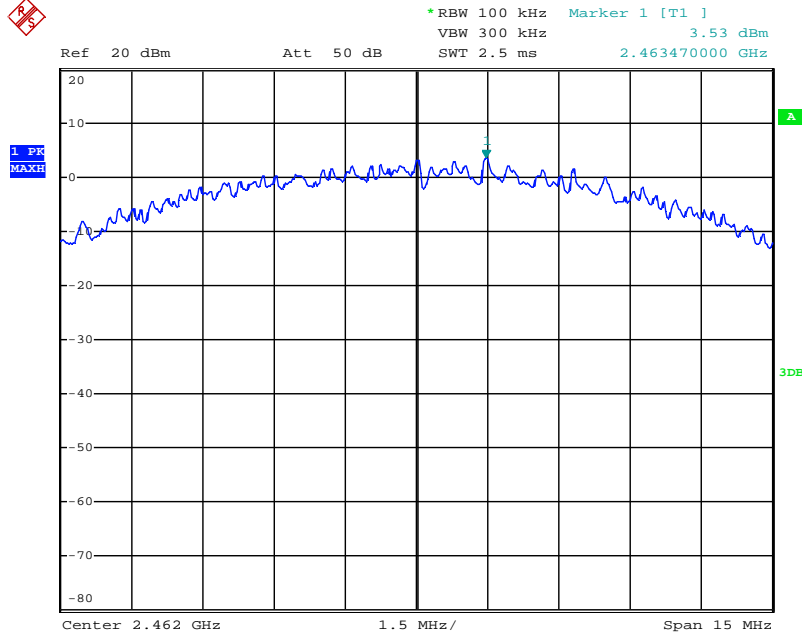

Date: 21.AUG.2018 10:11:59

Power Spectral Density

802.11b mode TX frequency: 2412MHz

Date: 21.AUG.2018 09:39:00

802.11b mode TX frequency: 2437MHz

Date: 21.AUG.2018 09:38:12

802.11b mode TX frequency: 2462MHz