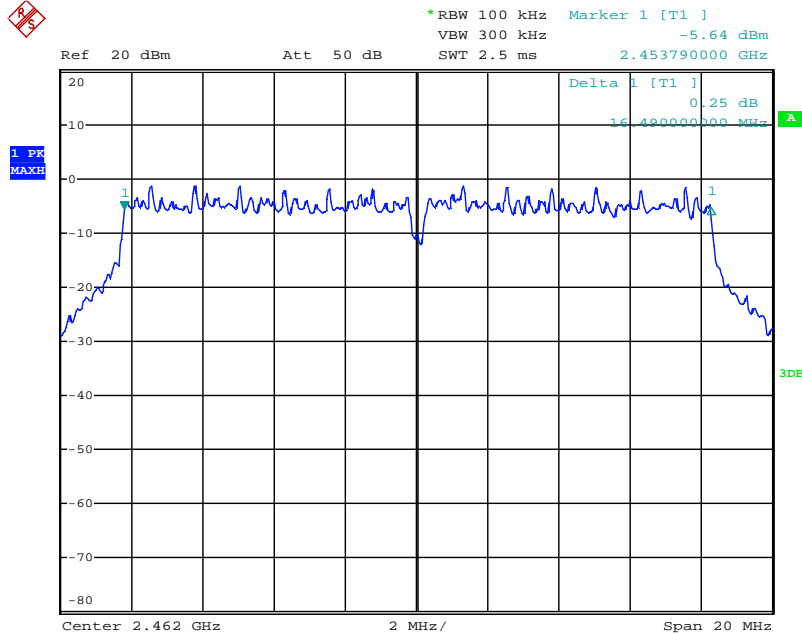

802.11g mode TX frequency: 2462MHz

Date: 21.AUG.2018 09:55:04