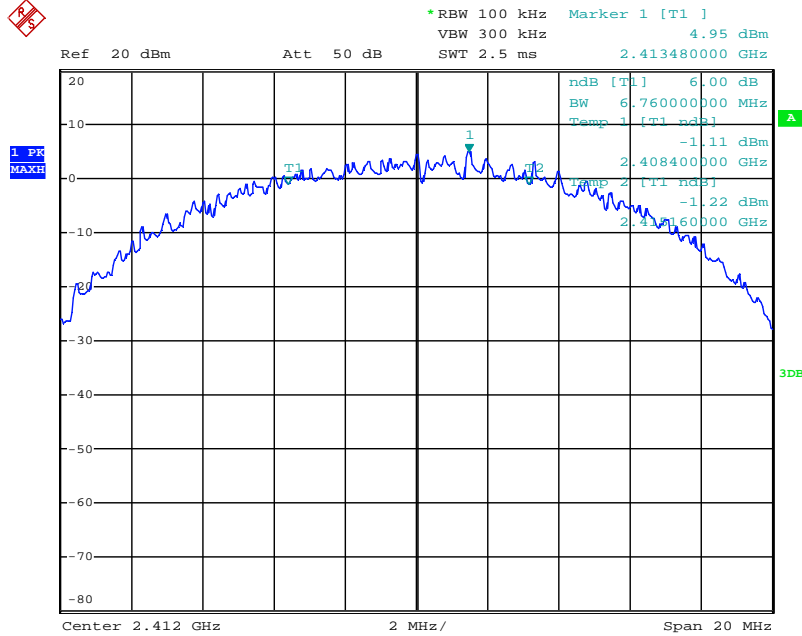

Appendix 1

Test Results

AC Mains Conducted Emission

Mode: TX mode; Line: L1

Mode: TX mode; Line: N

6 dB Bandwidth Measurement

802.11b mode TX frequency: 2412MHz

Date: 21.AUG.2018 09:40:30

802.11b mode TX frequency: 2437MHz

Date: 21.AUG.2018 09:41:32

802.11b mode TX frequency: 2462MHz

Date: 21.AUG.2018 09:42:27

802.11g mode TX frequency: 2412MHz

Date: 21.AUG.2018 09:49:26

802.11g mode TX frequency: 2437MHz