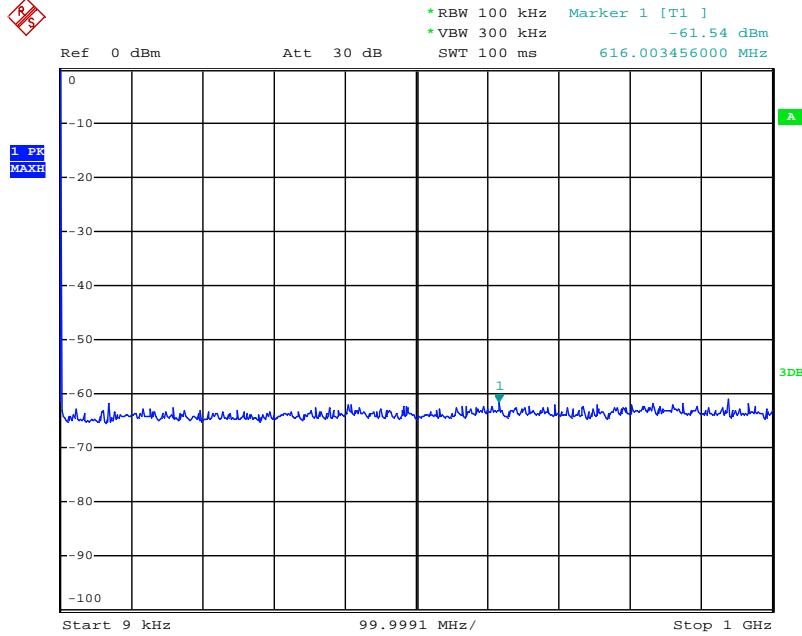

802.11n-HT40 mode TX frequency: 2437MHz

Date: 31.JUL.2018 11:33:25

Date: 31.JUL.2018 11:33:59

Date: 31.JUL.2018 11:34:49

Date: 31.JUL.2018 11:36:15

802.11n-HT40 mode TX frequency: 2452MHz

Date: 31.JUL.2018 11:37:33