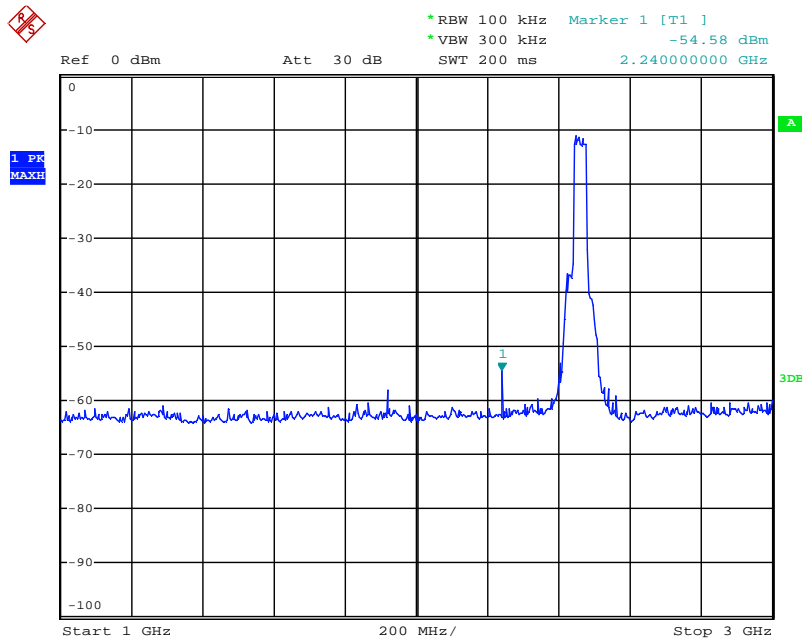

802.11n-HT40 mode TX frequency: 2437MHz

Date: 31.JUL.2018 11:33:25

Date: 31.JUL.2018 11:33:59

Date: 31.JUL.2018 11:34:49

Date: 31.JUL.2018 11:36:15

802.11n-HT40 mode TX frequency: 2452MHz

Date: 31.JUL.2018 11:37:33