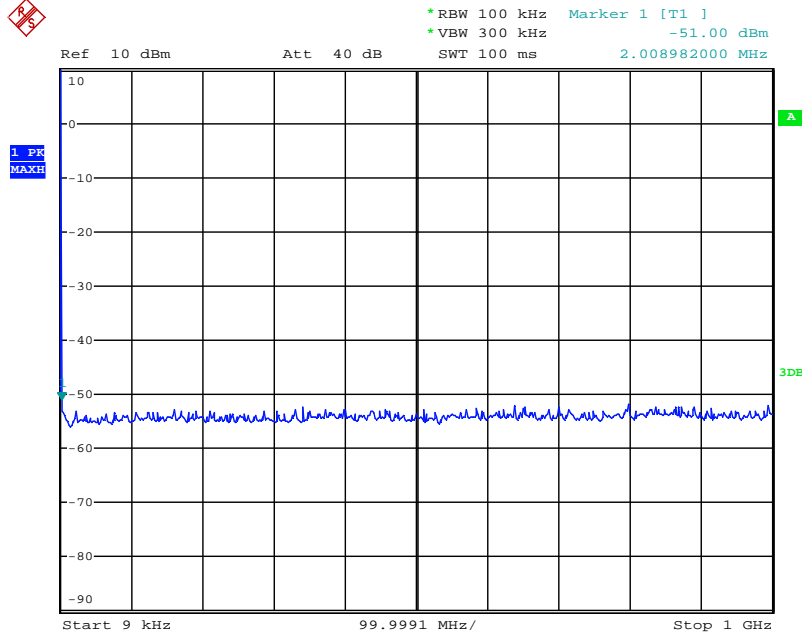

802.11b mode TX frequency: 2462MHz

Date: 31.JUL.2018 14:43:17