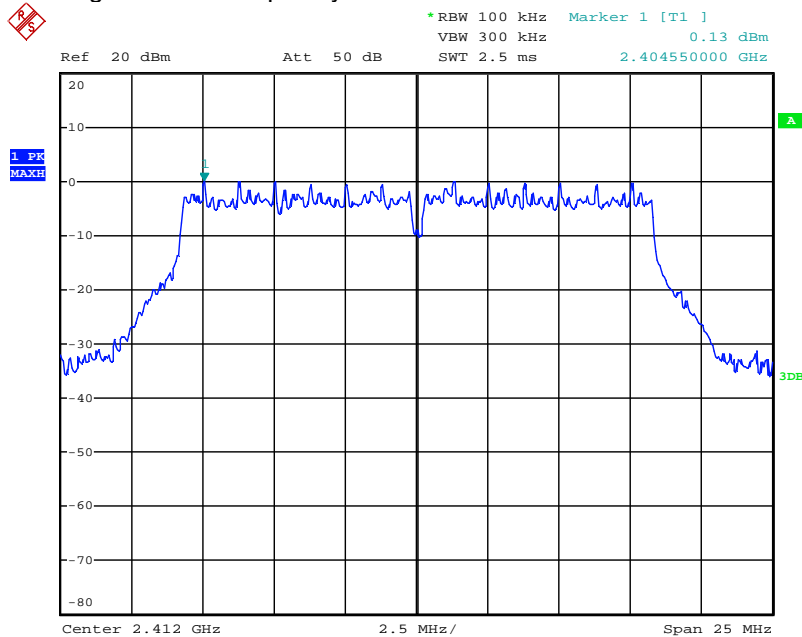

802.11g mode TX frequency: 2412MHz

Date: 21.AUG.2018 09:48:03