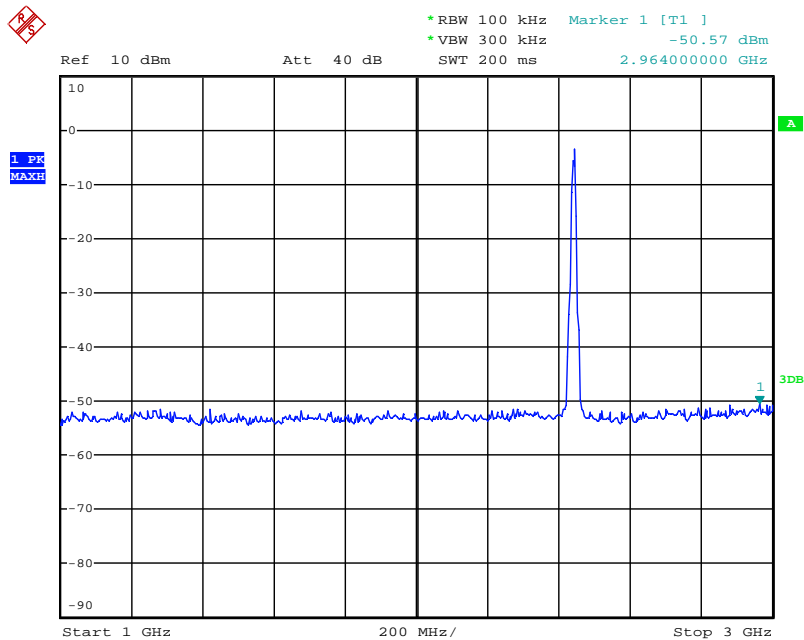

Date: 31.JUL.2018 14:37:33

Date: 31.JUL.2018 14:38:47

Date: 31.JUL.2018 14:39:17

Date: 31.JUL.2018 14:39:40

Date: 21.AUG.2018 09:45:35

802.11b mode TX frequency: 2437MHz

Date: 31.JUL.2018 14:40:25

Date: 31.JUL.2018 14:41:13

Date: 31.JUL.2018 14:41:47

Date: 31.JUL.2018 14:42:19

802.11b mode TX frequency: 2462MHz

Date: 31.JUL.2018 14:43:17

Date: 31.JUL.2018 14:44:26

Date: 31.JUL.2018 14:44:47

Date: 31.JUL.2018 14:45:15

Date: 21.AUG.2018 09:44:44