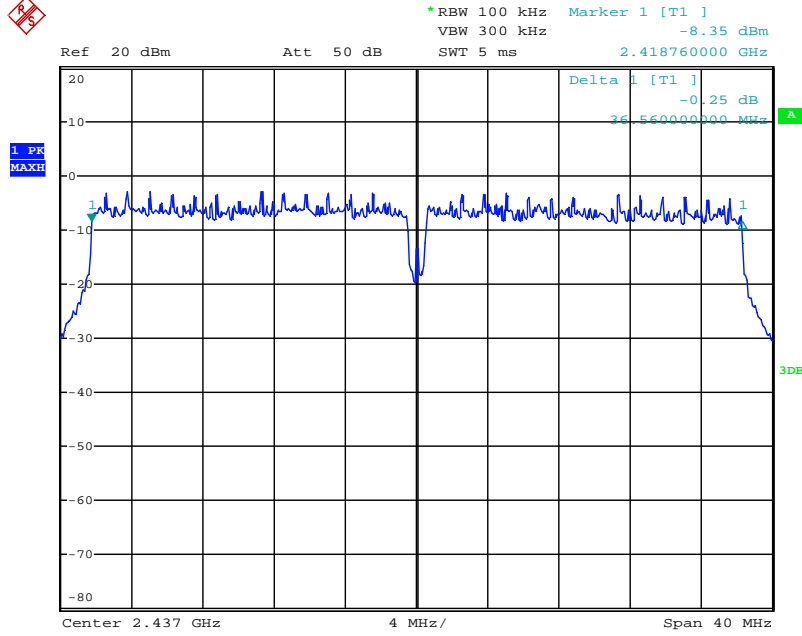

802.11n-HT40 mode TX frequency: 2437MHz

Date: 21.AUG.2018 10:10:42