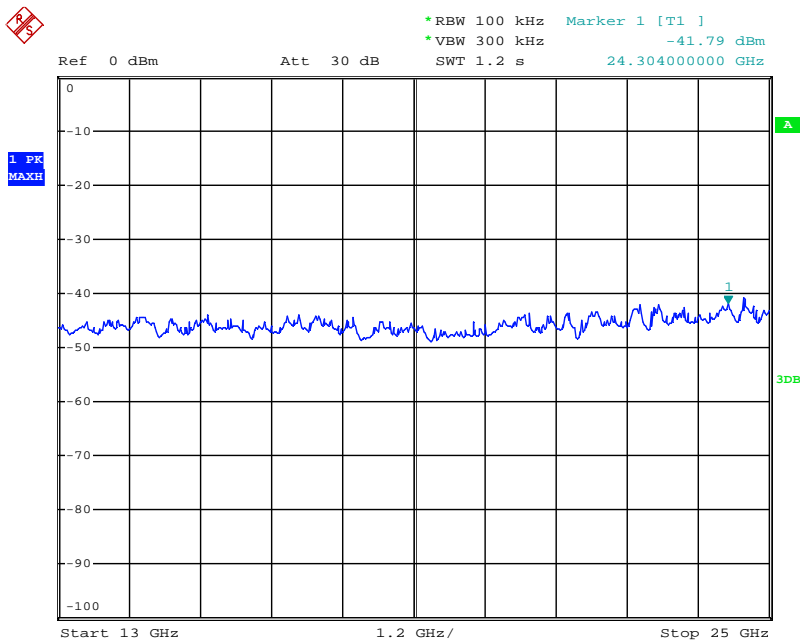

Date: 21.AUG.2018 09:55:46

802.11n-HT20 mode TX frequency: 2412MHz

Date: 31.JUL.2018 11:41:17

Date: 31.JUL.2018 11:42:36

Date: 31.JUL.2018 11:43:09

Date: 31.JUL.2018 11:43:42

Date: 21.AUG.2018 09:57:17

802.11n-HT20 mode TX frequency: 2437MHz