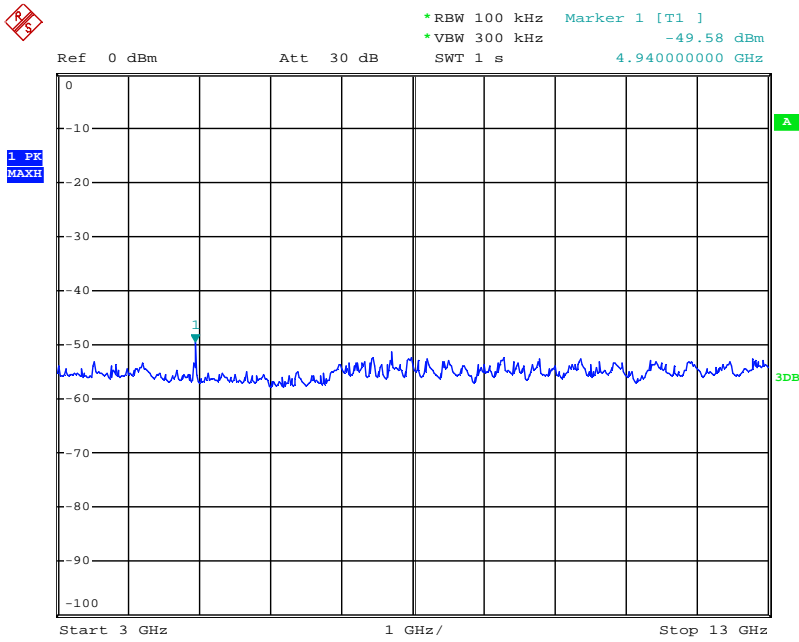

Date: 31.JUL.2018 14:16:51

Date: 31.JUL.2018 14:17:16

Date: 31.JUL.2018 14:17:41

802.11g mode TX frequency: 2462MHz

Date: 31.JUL.2018 14:19:29

Date: 31.JUL.2018 14:23:44

Date: 31.JUL.2018 14:24:28

Date: 31.JUL.2018 14:25:10