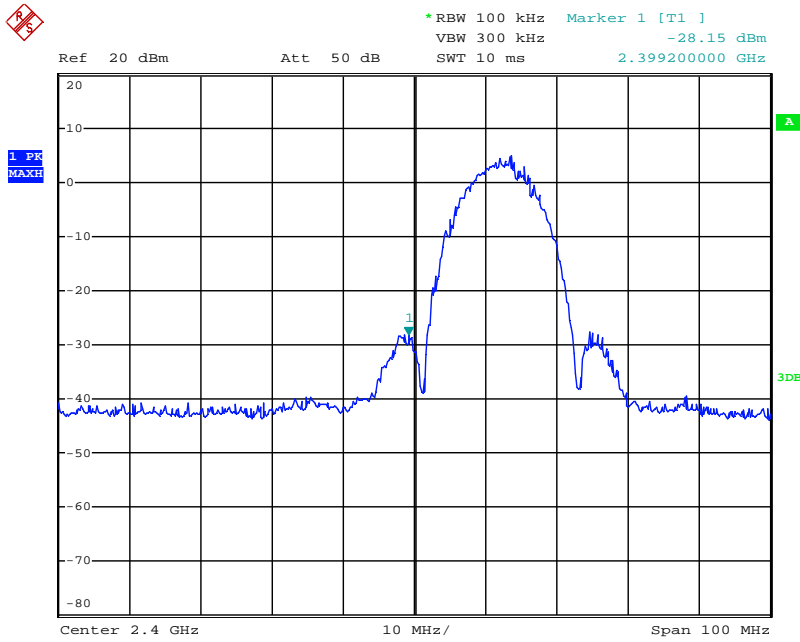

Date: 31.JUL.2018 14:37:33

Date: 31.JUL.2018 14:38:47

Date: 31.JUL.2018 14:39:17

Date: 31.JUL.2018 14:39:40

Date: 21.AUG.2018 09:45:35

802.11b mode TX frequency: 2437MHz

Date: 31.JUL.2018 14:40:25

Date: 31.JUL.2018 14:41:13

Date: 31.JUL.2018 14:41:47

Date: 31.JUL.2018 14:42:19

802.11b mode TX frequency: 2462MHz

Date: 31.JUL.2018 14:43:17

Date: 31.JUL.2018 14:44:26

Date: 31.JUL.2018 14:44:47

Date: 31.JUL.2018 14:45:15

Date: 21.AUG.2018 09:44:44