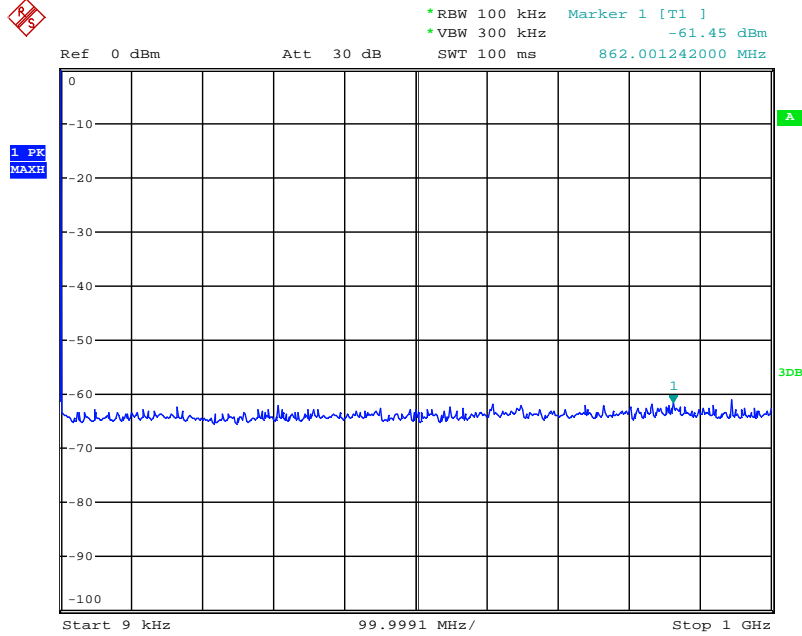

802.11g mode TX frequency: 2412MHz

Date: 31.JUL.2018 14:08:36