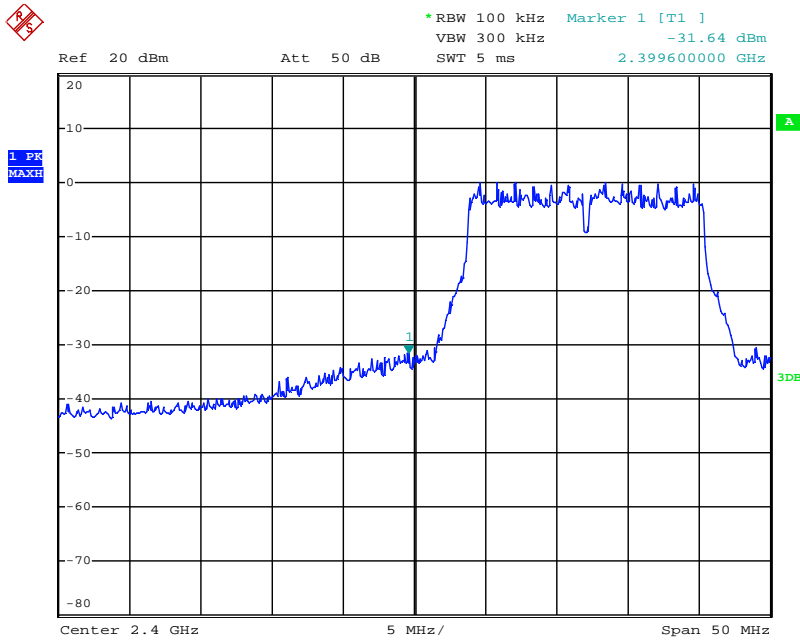

802.11g mode TX frequency: 2412MHz

Date: 31.JUL.2018 14:08:36

Date: 31.JUL.2018 14:09:38

Date: 31.JUL.2018 14:10:09

Date: 31.JUL.2018 14:13:10

Date: 21.AUG.2018 09:50:25

802.11g mode TX frequency: 2437MHz

Date: 31.JUL.2018 14:14:05