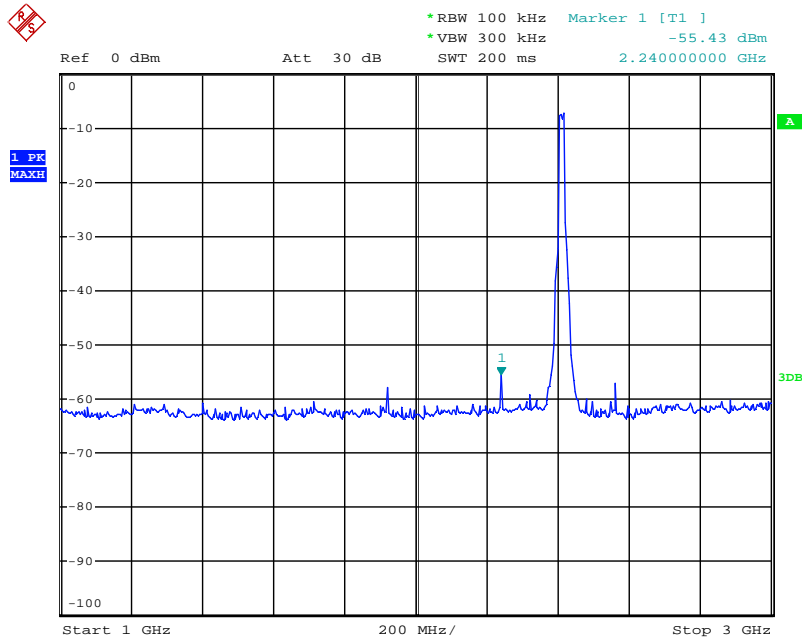

Date: 31.JUL.2018 14:09:38