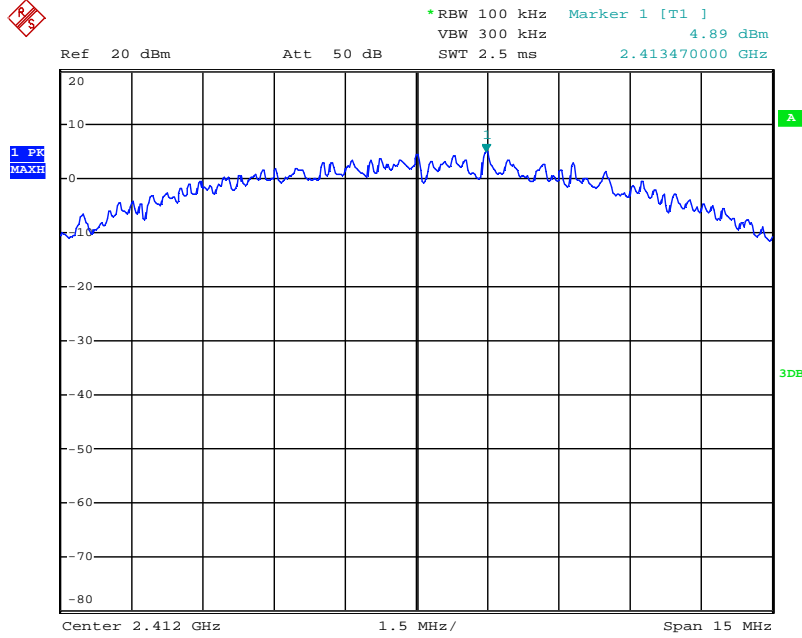

Date: 21.AUG.2018 10:11:59

Power Spectral Density

802.11b mode TX frequency: 2412MHz

Date: 21.AUG.2018 09:39:00

802.11b mode TX frequency: 2437MHz

Date: 21.AUG.2018 09:38:12

802.11b mode TX frequency: 2462MHz