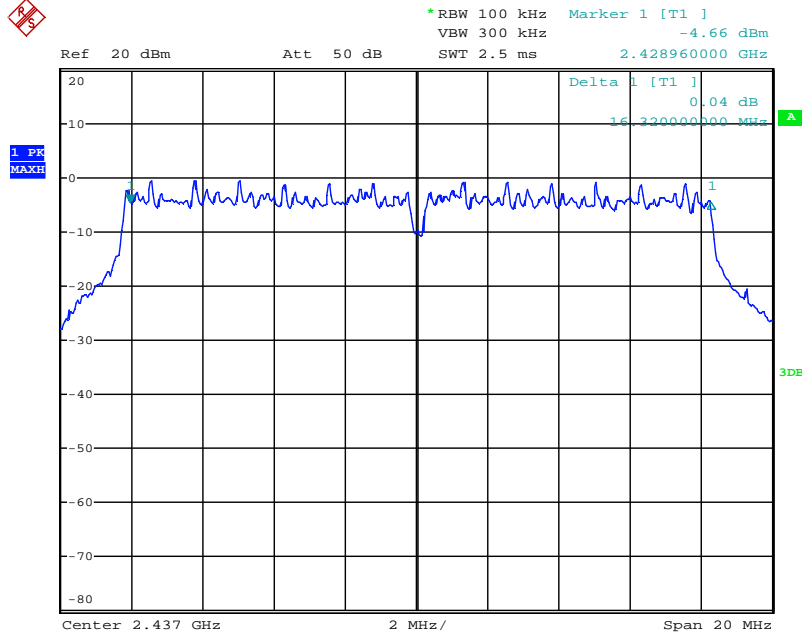

802.11b mode TX frequency: 2437MHz

Date: 21.AUG.2018 09:41:32

802.11b mode TX frequency: 2462MHz

Date: 21.AUG.2018 09:42:27

802.11g mode TX frequency: 2412MHz

Date: 21.AUG.2018 09:49:26

802.11g mode TX frequency: 2437MHz