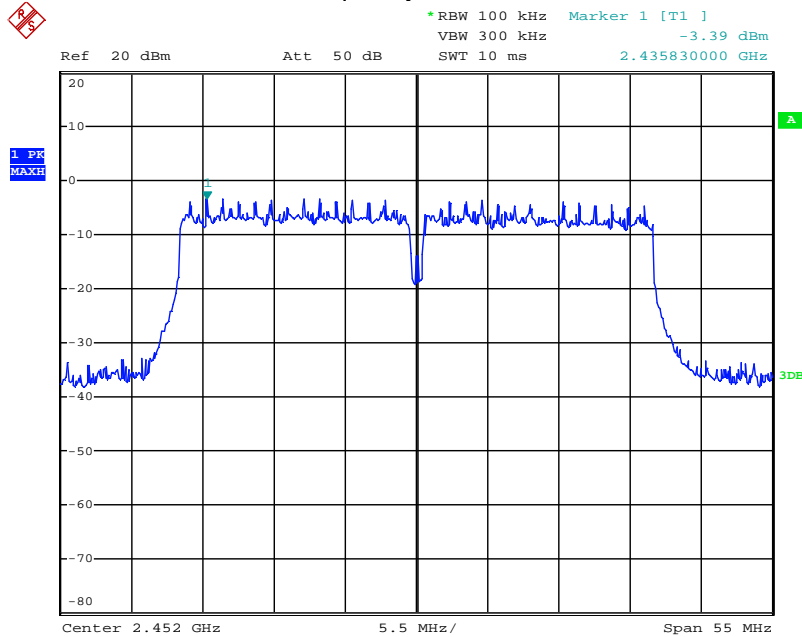

802.11n-HT40 mode TX frequency: 2452MHz

Date: 21.AUG.2018 10:12:26