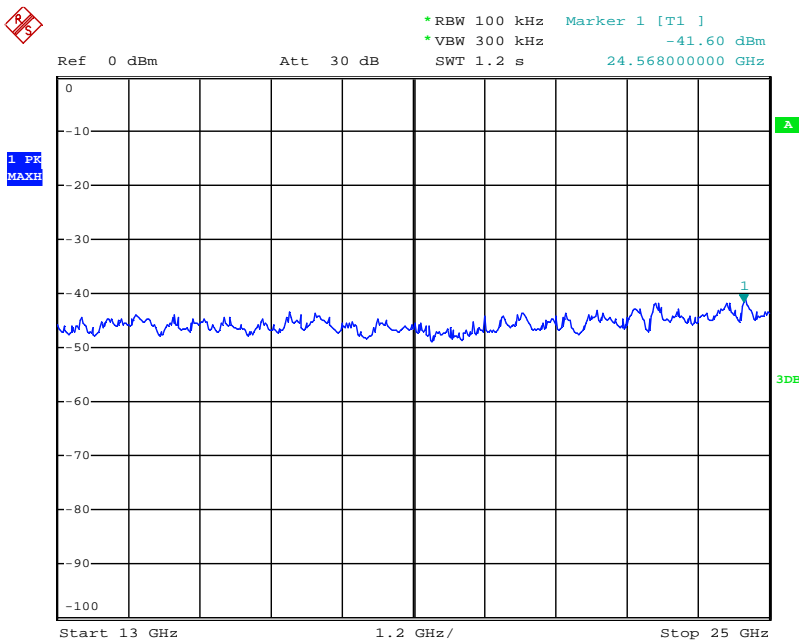

Date: 31.JUL.2018 14:16:51

Date: 31.JUL.2018 14:17:16

Date: 31.JUL.2018 14:17:41

802.11g mode TX frequency: 2462MHz

Date: 31.JUL.2018 14:19:29

Date: 31.JUL.2018 14:23:44

Date: 31.JUL.2018 14:24:28

Date: 31.JUL.2018 14:25:10