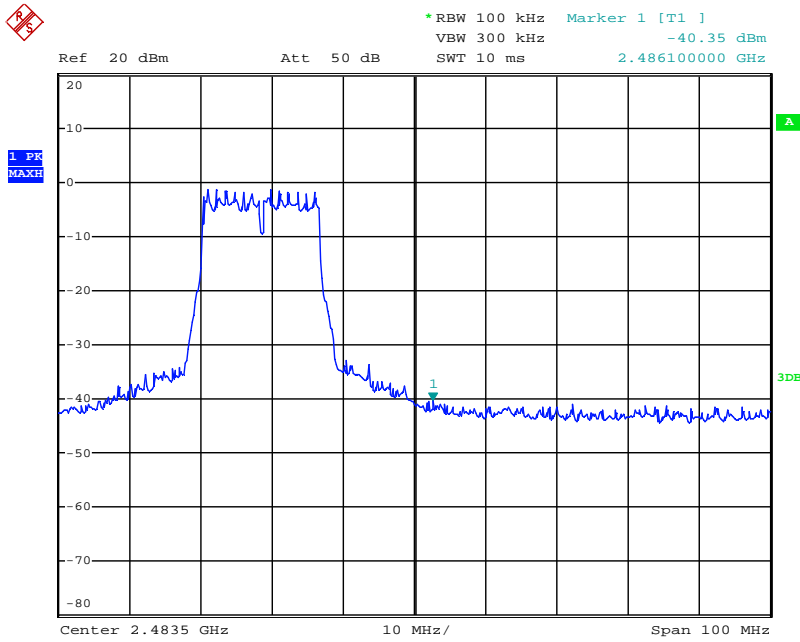

Date: 31.JUL.2018 14:16:51

Date: 31.JUL.2018 14:17:16

Date: 31.JUL.2018 14:17:41

802.11g mode TX frequency: 2462MHz

Date: 31.JUL.2018 14:19:29

Date: 31.JUL.2018 14:23:44

Date: 31.JUL.2018 14:24:28

Date: 31.JUL.2018 14:25:10