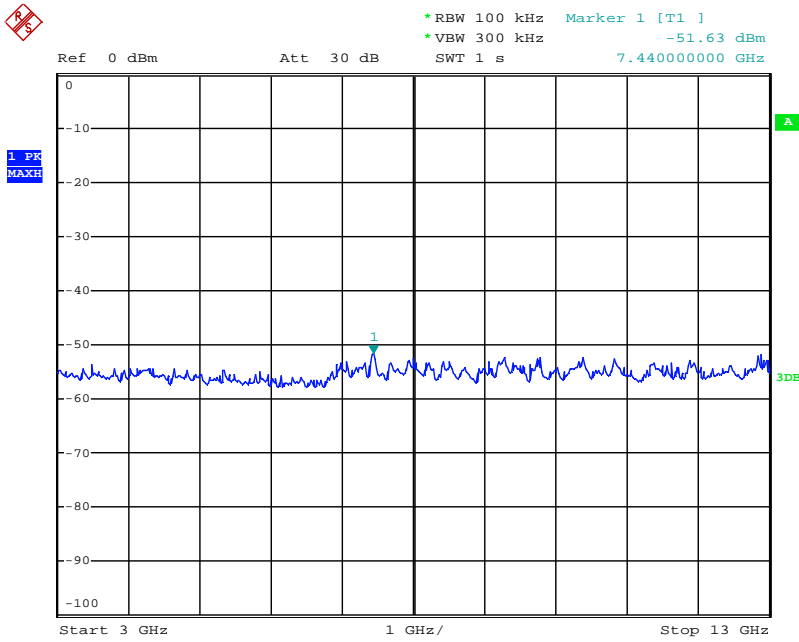

Date: 31.JUL.2018 14:10:09