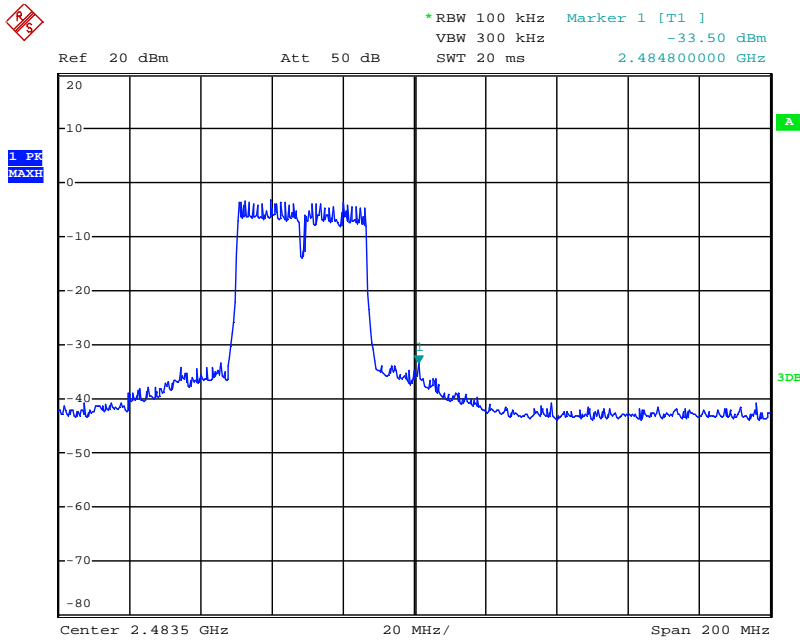

Date: 21.AUG.2018 10:13:31