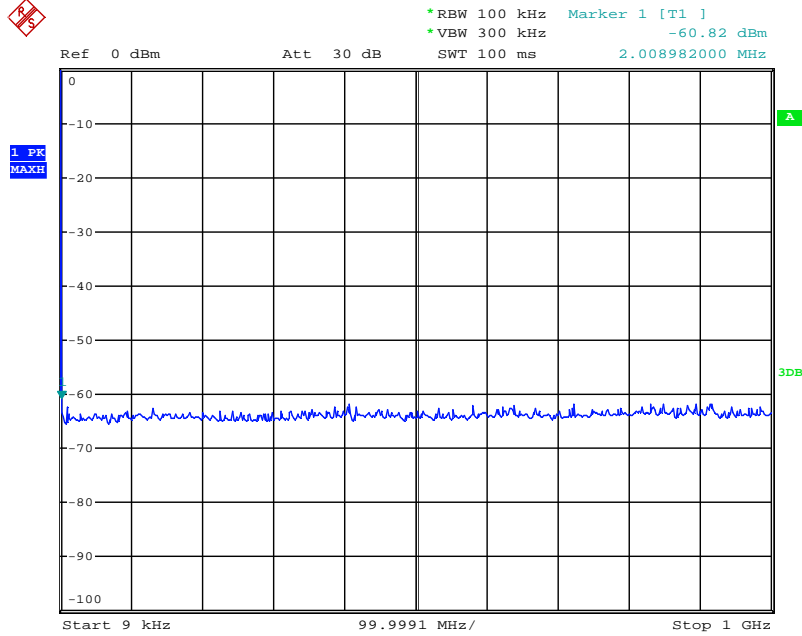

802.11n-HT40 mode TX frequency: 2422MHz

Date: 31.JUL.2018 11:27:26