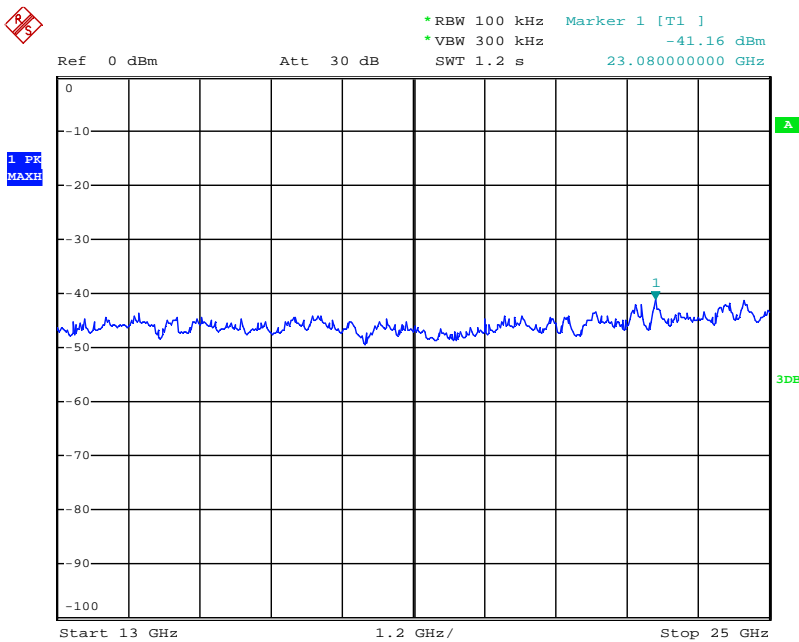

Date: 31.JUL.2018 11:39:15