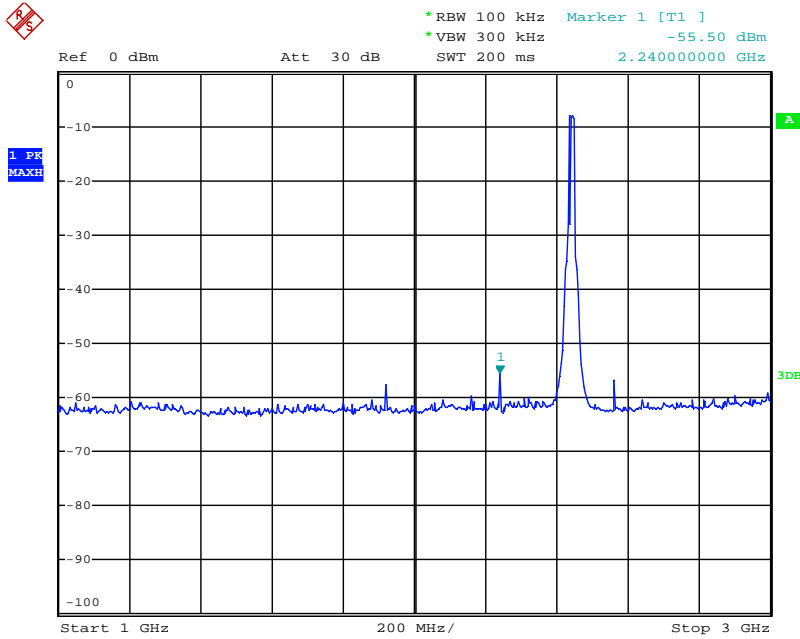

802.11g mode TX frequency: 2412MHz

Date: 31.JUL.2018 14:08:36

Date: 31.JUL.2018 14:09:38

Date: 31.JUL.2018 14:10:09

Date: 31.JUL.2018 14:13:10

Date: 21.AUG.2018 09:50:25

802.11g mode TX frequency: 2437MHz

Date: 31.JUL.2018 14:14:05