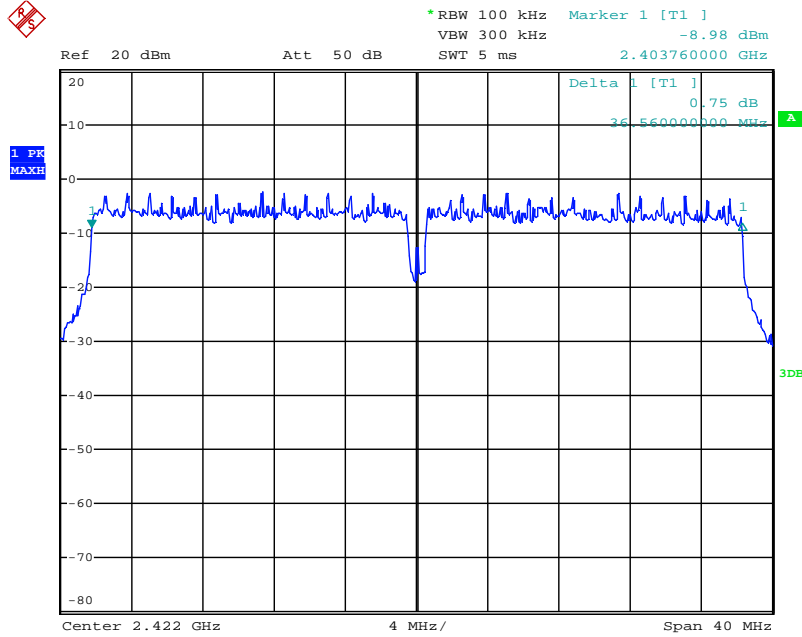

802.11n-HT40 mode TX frequency: 2422MHz

Date: 21.AUG.2018 10:06:13