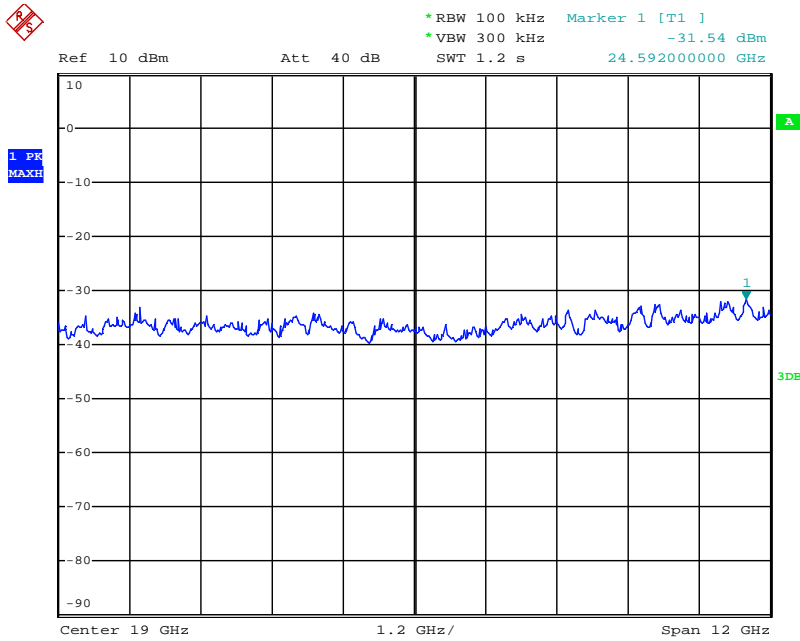

Date: 31.JUL.2018 14:41:47

Date: 31.JUL.2018 14:42:19

802.11b mode TX frequency: 2462MHz

Date: 31.JUL.2018 14:43:17

Date: 31.JUL.2018 14:44:26

Date: 31.JUL.2018 14:44:47

Date: 31.JUL.2018 14:45:15

Date: 21.AUG.2018 09:44:44