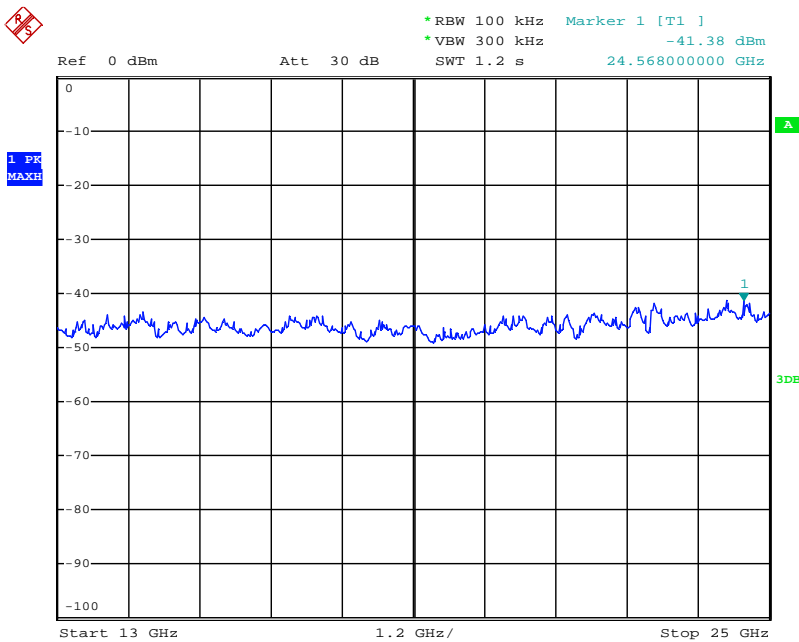

Date: 31.JUL.2018 14:17:41