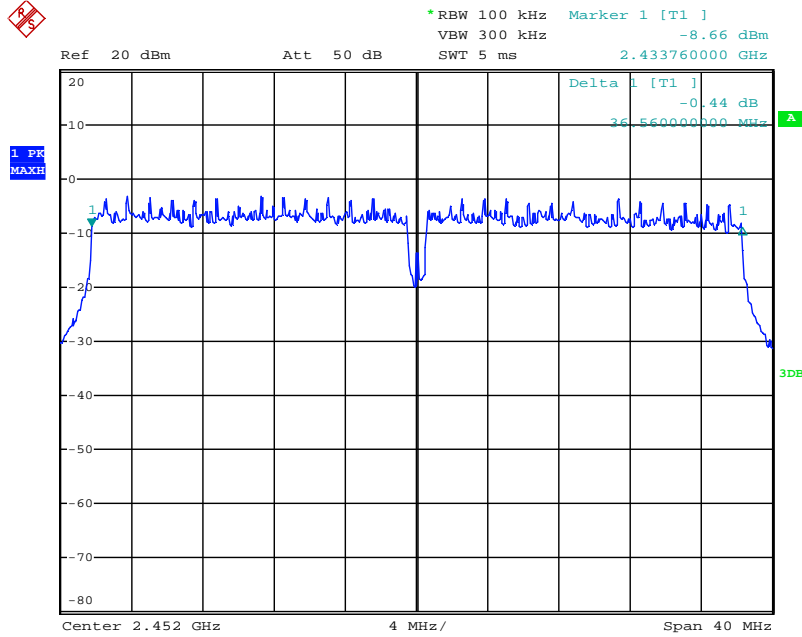

Date: 21.AUG.2018 10:11:59

Power Spectral Density

802.11b mode TX frequency: 2412MHz

Date: 21.AUG.2018 09:39:00

802.11b mode TX frequency: 2437MHz

Date: 21.AUG.2018 09:38:12

802.11b mode TX frequency: 2462MHz