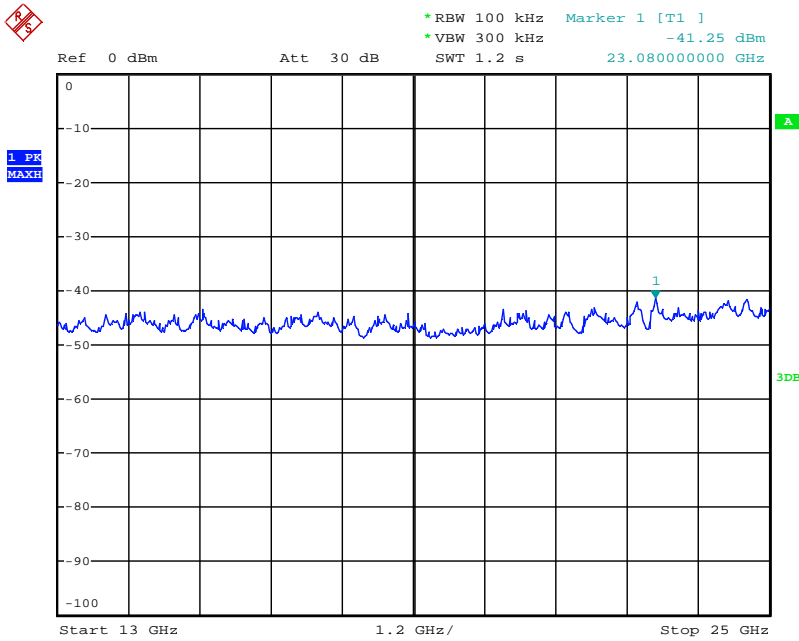

Date: 31.JUL.2018 13:52:01

Date: 31.JUL.2018 13:52:40

Date: 31.JUL.2018 13:53:05

Date: 31.JUL.2018 13:54:21

802.11n-HT20 mode TX frequency: 2462MHz

Date: 31.JUL.2018 13:57:31

Date: 31.JUL.2018 13:58:45

Date: 31.JUL.2018 13:59:14