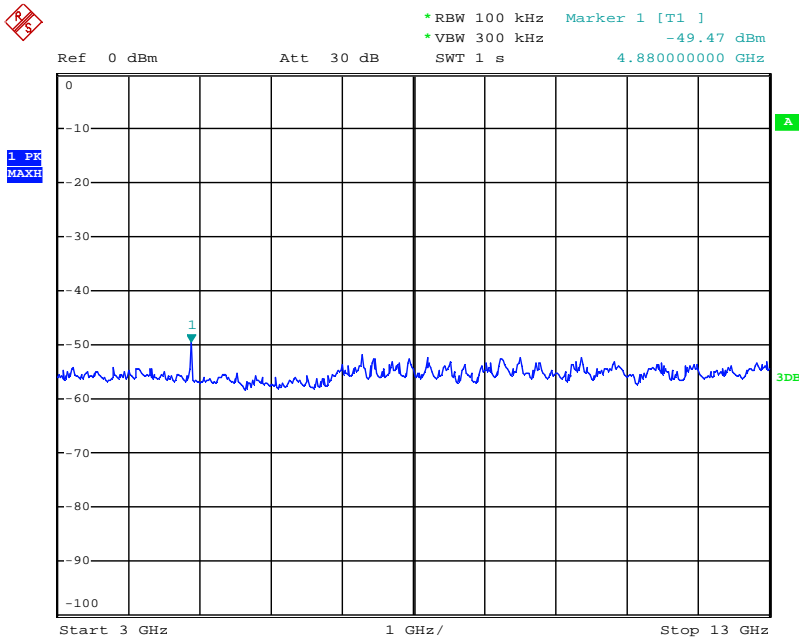

Date: 31.JUL.2018 14:17:16