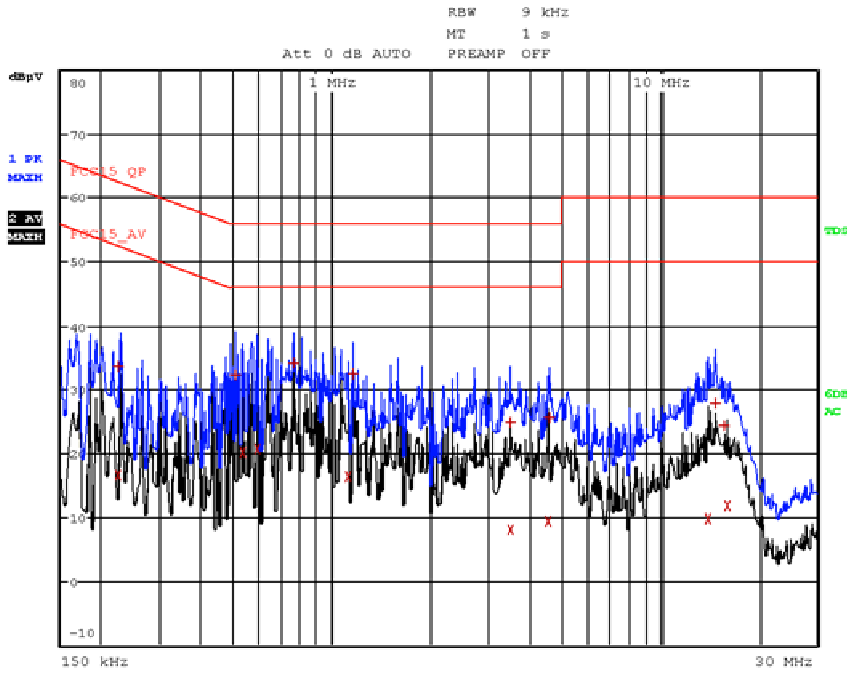

Appendix 1

Test Results

AC Mains Conducted Emission

Mode: TX mode; Line: L1

Mode: TX mode; Line: N

6 dB Bandwidth Measurement

802.11b mode TX frequency: 2412MHz

Date: 21.AUG.2018 09:40:30

802.11b mode TX frequency: 2437MHz

Date: 21.AUG.2018 09:41:32

802.11b mode TX frequency: 2462MHz

Date: 21.AUG.2018 09:42:27

802.11g mode TX frequency: 2412MHz

Date: 21.AUG.2018 09:49:26

802.11g mode TX frequency: 2437MHz