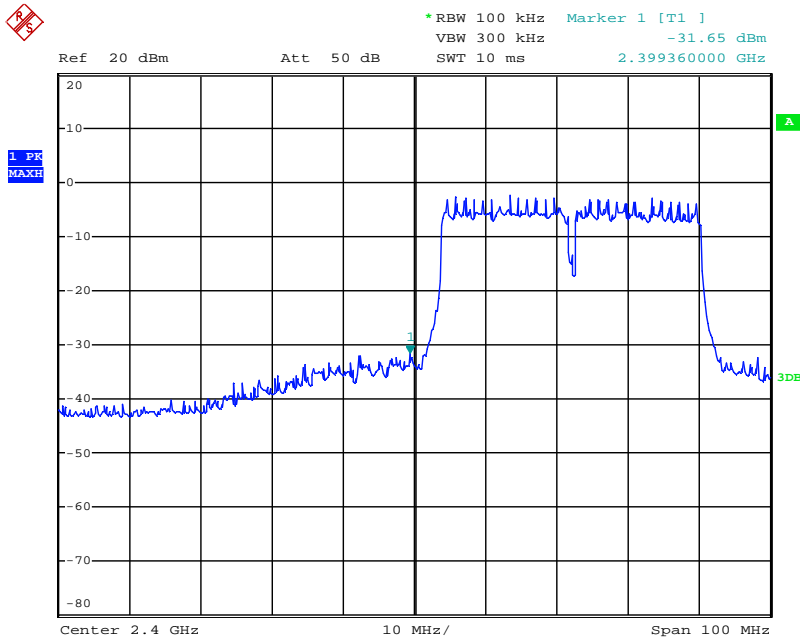

Date: 31.JUL.2018 13:59:45

Date: 21.AUG.2018 10:01:47

802.11n-HT40 mode TX frequency: 2422MHz

Date: 31.JUL.2018 11:27:26

Date: 31.JUL.2018 11:28:09

Date: 31.JUL.2018 11:30:43

Date: 31.JUL.2018 11:31:29

Date: 21.AUG.2018 10:06:45