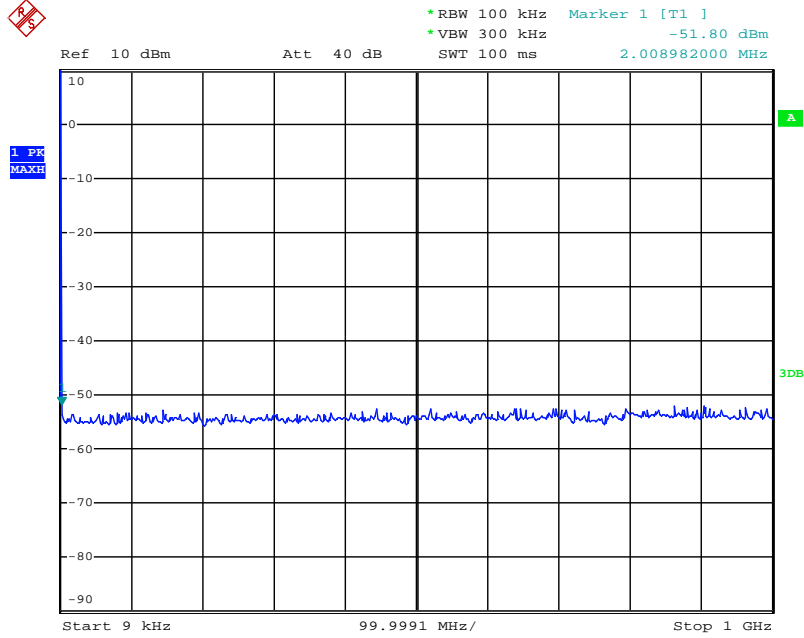

Date: 21.AUG.2018 10:05:19

802.11n-HT40 mode TX frequency: 2437MHz

Date: 21.AUG.2018 10:08:55

802.11n-HT40 mode TX frequency: 2452MHz

Date: 21.AUG.2018 10:12:26

Spurious Conducted Emissions

802.11b mode TX frequency: 2412MHz