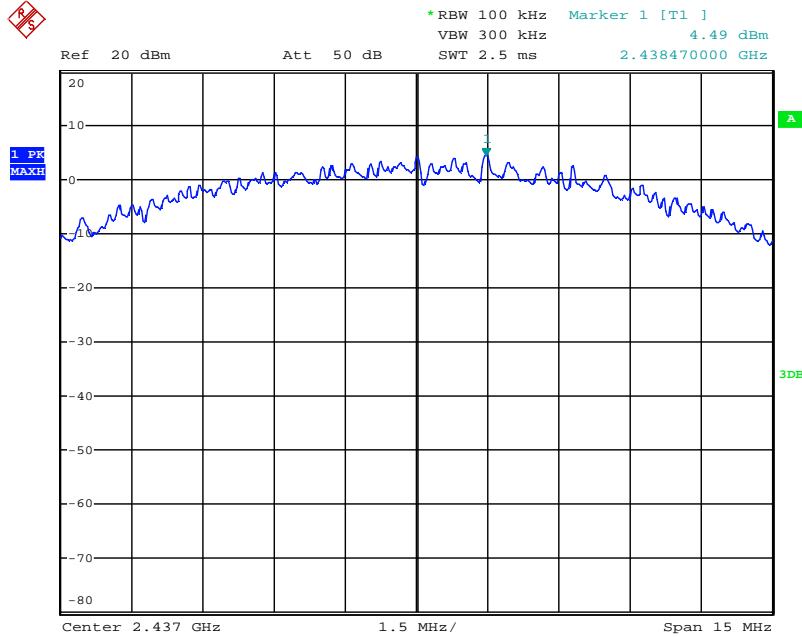

Date: 21.AUG.2018 10:11:59

Power Spectral Density

802.11b mode TX frequency: 2412MHz

Date: 21.AUG.2018 09:39:00

802.11b mode TX frequency: 2437MHz

Date: 21.AUG.2018 09:38:12

802.11b mode TX frequency: 2462MHz