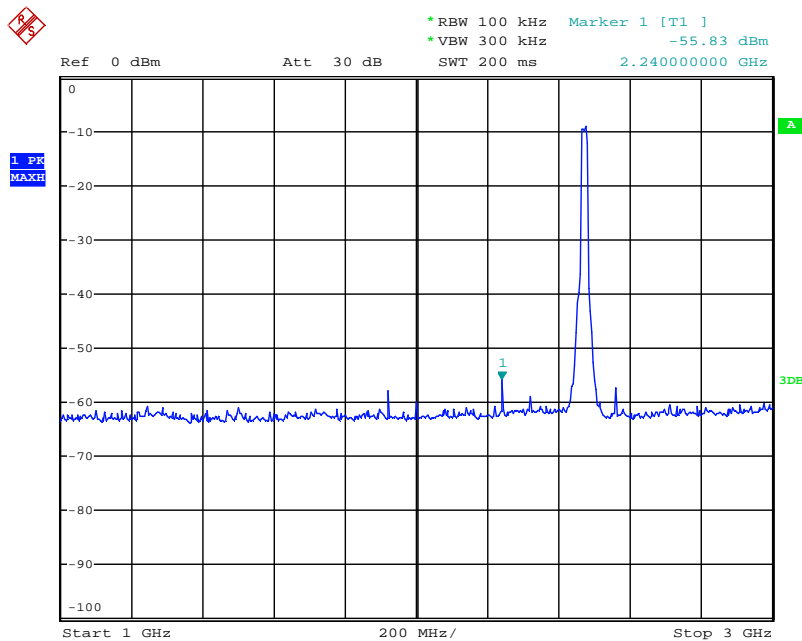

Date: 31.JUL.2018 13:52:01

Date: 31.JUL.2018 13:52:40

Date: 31.JUL.2018 13:53:05

Date: 31.JUL.2018 13:54:21

802.11n-HT20 mode TX frequency: 2462MHz

Date: 31.JUL.2018 13:57:31

Date: 31.JUL.2018 13:58:45

Date: 31.JUL.2018 13:59:14