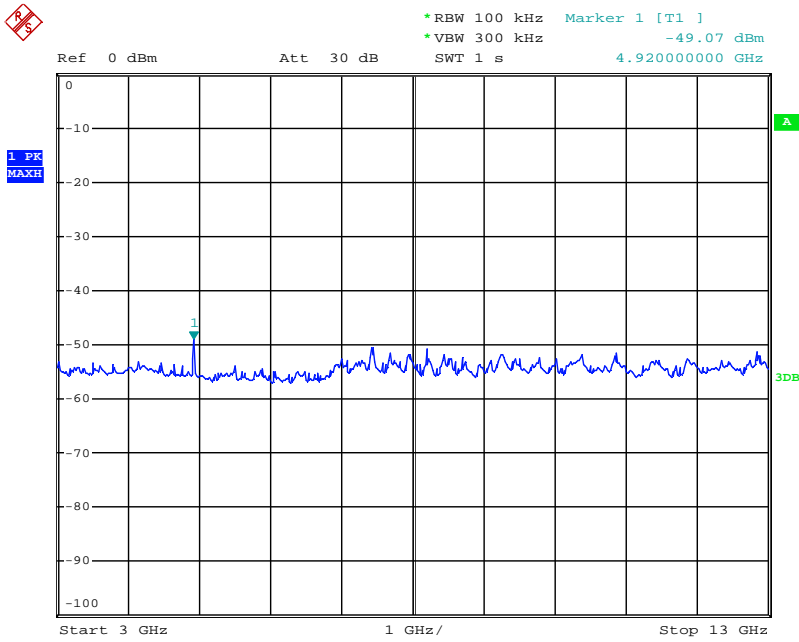

Date: 31.JUL.2018 13:59:45

Date: 21.AUG.2018 10:01:47

802.11n-HT40 mode TX frequency: 2422MHz

Date: 31.JUL.2018 11:27:26

Date: 31.JUL.2018 11:28:09

Date: 31.JUL.2018 11:30:43

Date: 31.JUL.2018 11:31:29

Date: 21.AUG.2018 10:06:45