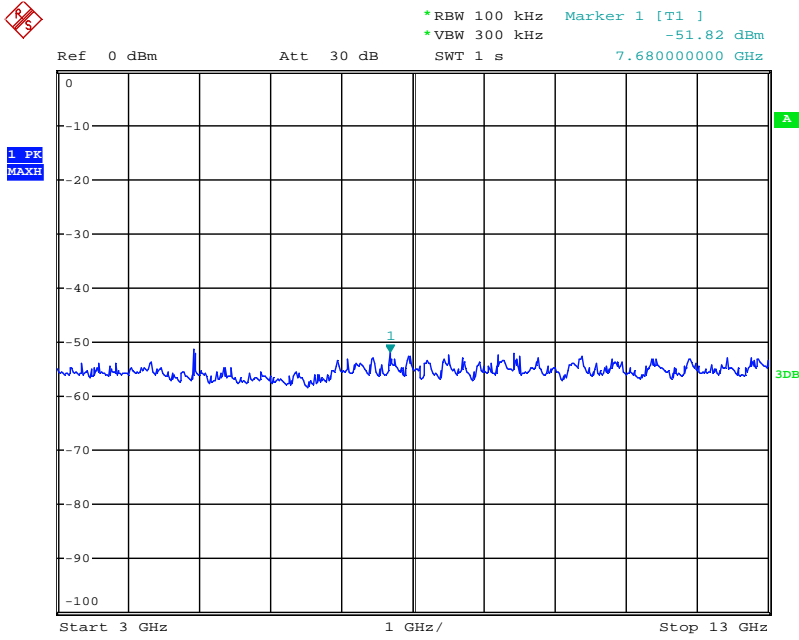

Date: 31.JUL.2018 13:52:01

Date: 31.JUL.2018 13:52:40

Date: 31.JUL.2018 13:53:05

Date: 31.JUL.2018 13:54:21

802.11n-HT20 mode TX frequency: 2462MHz

Date: 31.JUL.2018 13:57:31

Date: 31.JUL.2018 13:58:45

Date: 31.JUL.2018 13:59:14