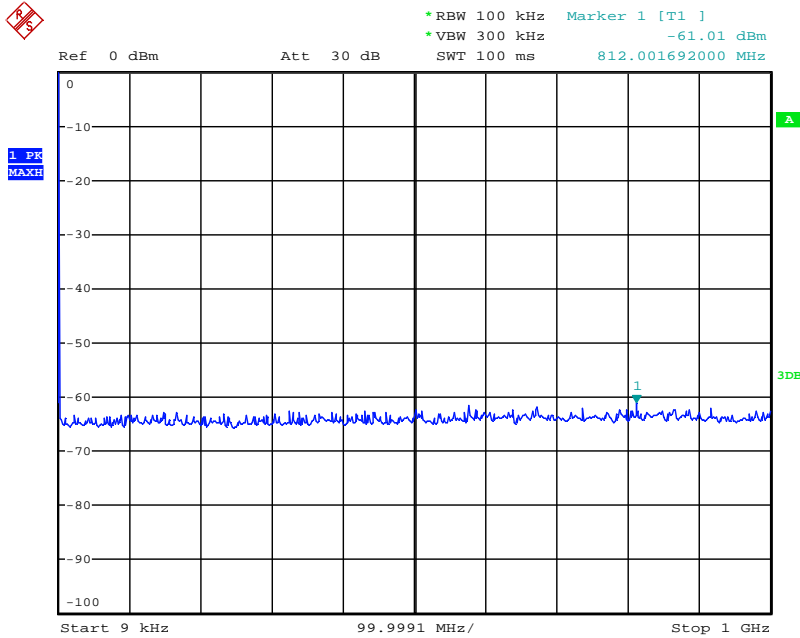

Date: 31.JUL.2018 14:16:51

Date: 31.JUL.2018 14:17:16

Date: 31.JUL.2018 14:17:41

802.11g mode TX frequency: 2462MHz

Date: 31.JUL.2018 14:19:29

Date: 31.JUL.2018 14:23:44

Date: 31.JUL.2018 14:24:28

Date: 31.JUL.2018 14:25:10