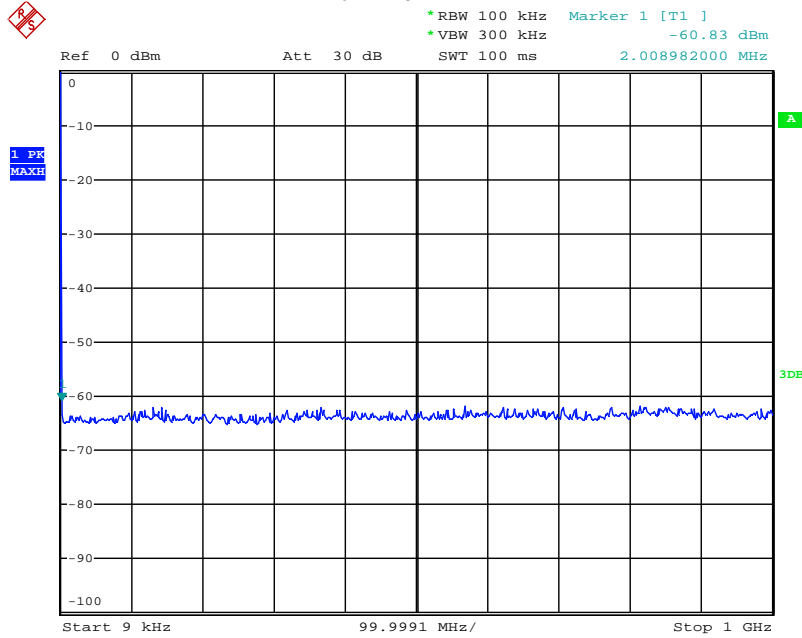

802.11n-HT20 mode TX frequency: 2412MHz

Date: 31.JUL.2018 11:41:17