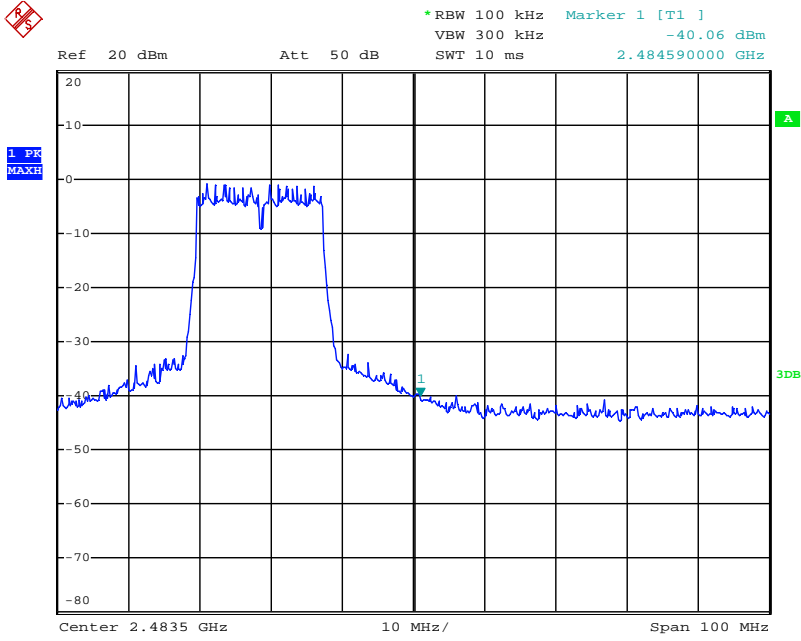

Date: 21.AUG.2018 10:01:47