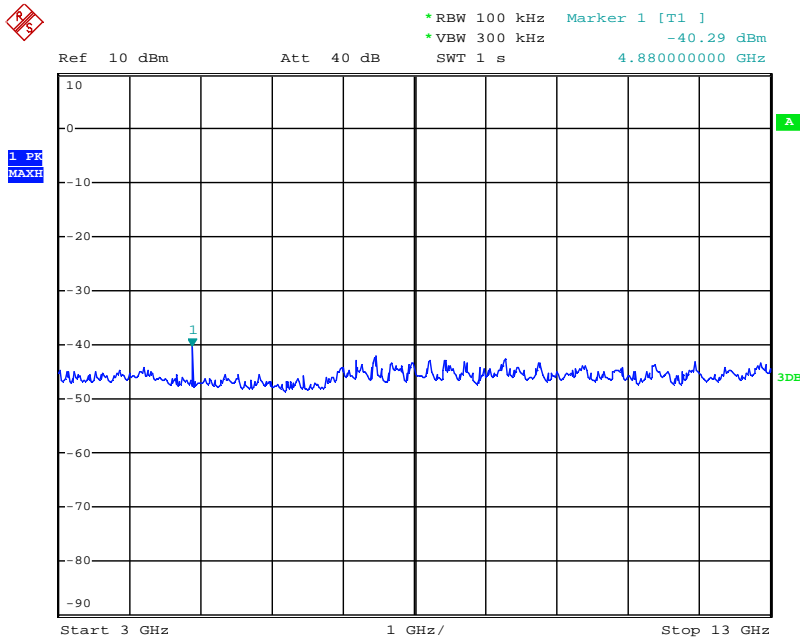

Date: 31.JUL.2018 14:37:33

Date: 31.JUL.2018 14:38:47

Date: 31.JUL.2018 14:39:17

Date: 31.JUL.2018 14:39:40

Date: 21.AUG.2018 09:45:35

802.11b mode TX frequency: 2437MHz

Date: 31.JUL.2018 14:40:25

Date: 31.JUL.2018 14:41:13