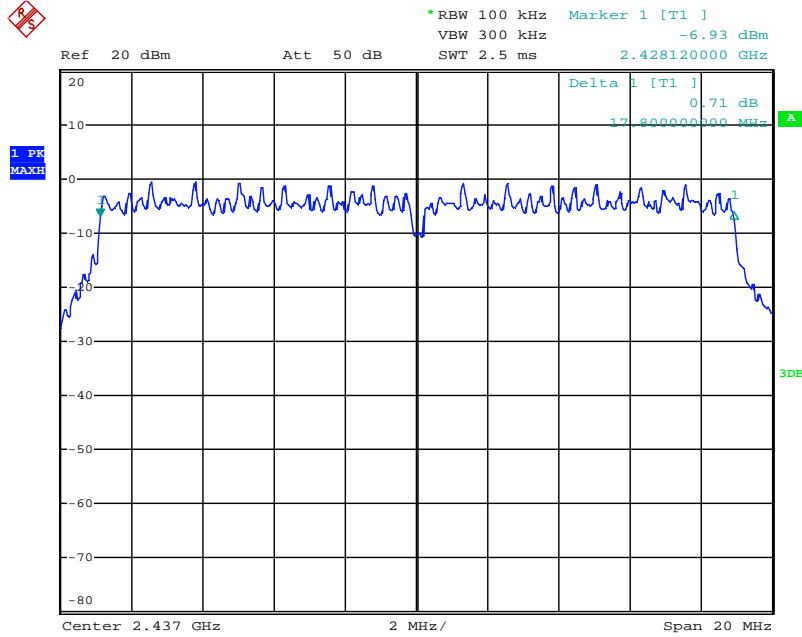

Date: 21.AUG.2018 09:52:04

802.11g mode TX frequency: 2462MHz

Date: 21.AUG.2018 09:55:04

802.11n-HT20 mode TX frequency: 2412MHz

Date: 21.AUG.2018 09:58:21

802.11n-HT20 mode TX frequency: 2437MHz

Date: 21.AUG.2018 10:00:03