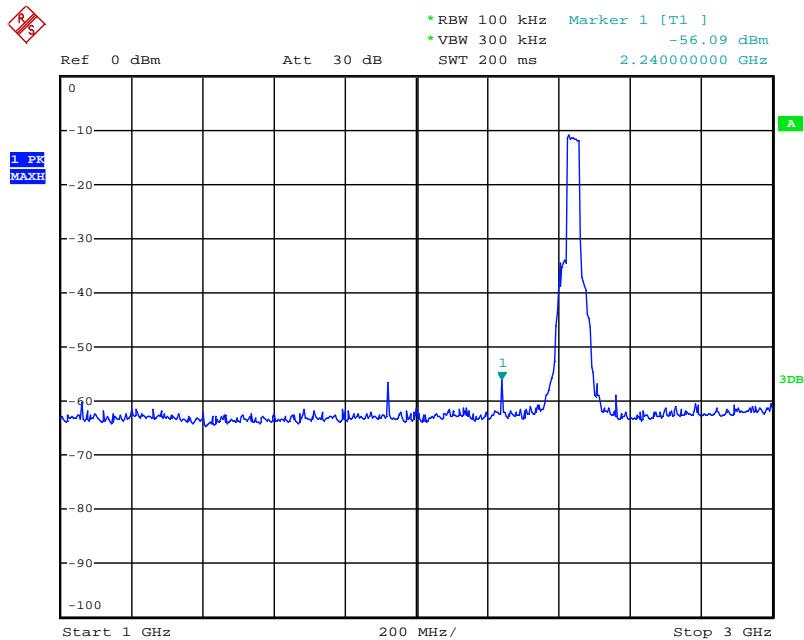

Date: 31.JUL.2018 11:33:59