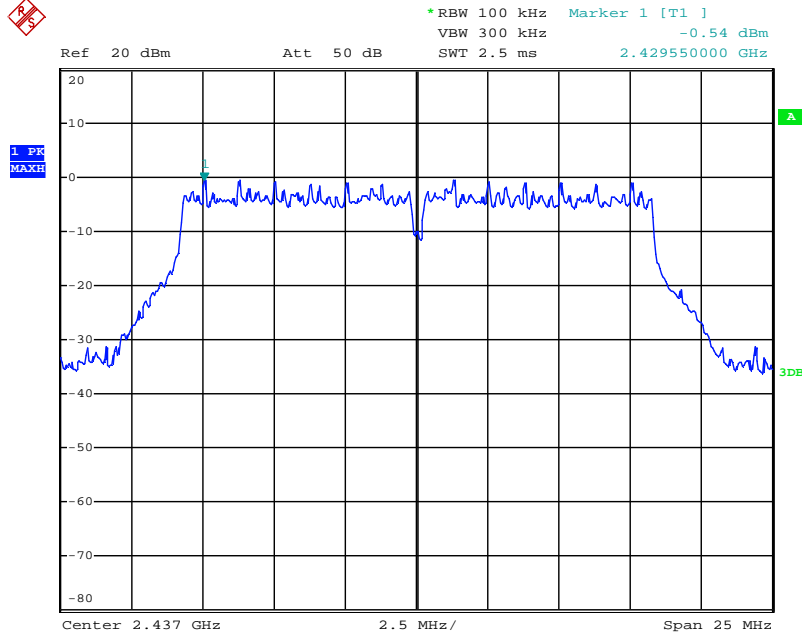

802.11g mode TX frequency: 2437MHz

Date: 21.AUG.2018 09:52:53