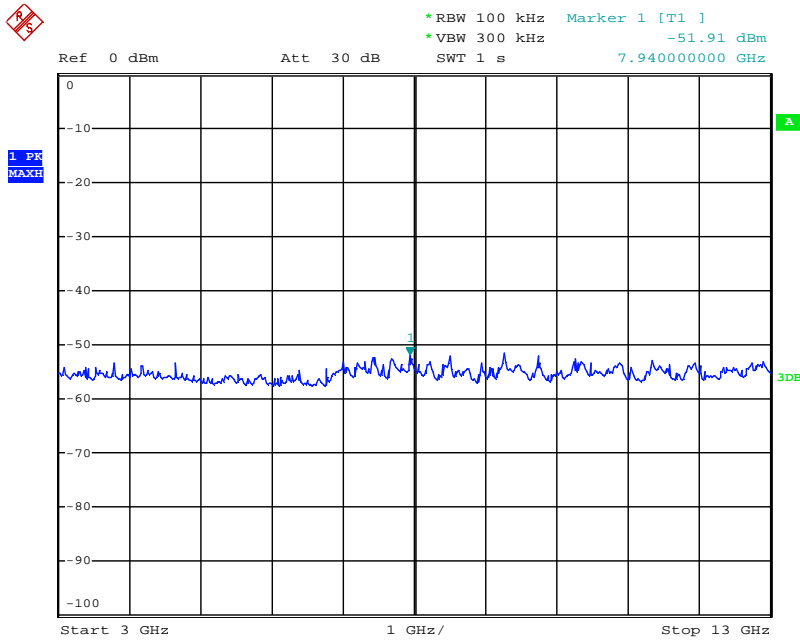

Date: 21.AUG.2018 09:55:46

802.11n-HT20 mode TX frequency: 2412MHz

Date: 31.JUL.2018 11:41:17

Date: 31.JUL.2018 11:42:36

Date: 31.JUL.2018 11:43:09

Date: 31.JUL.2018 11:43:42

Date: 21.AUG.2018 09:57:17

802.11n-HT20 mode TX frequency: 2437MHz