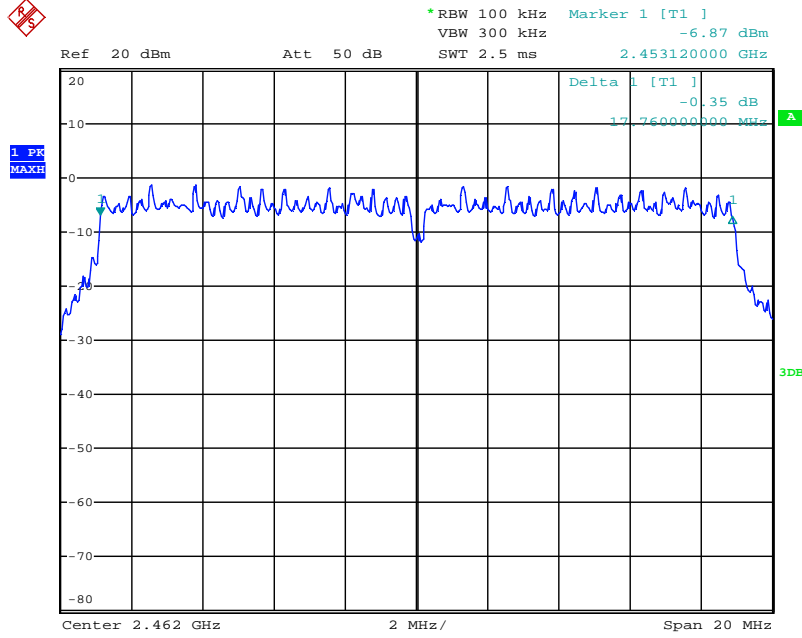

802.11n-HT20 mode TX frequency: 2462MHz

Date: 21.AUG.2018 10:00:38