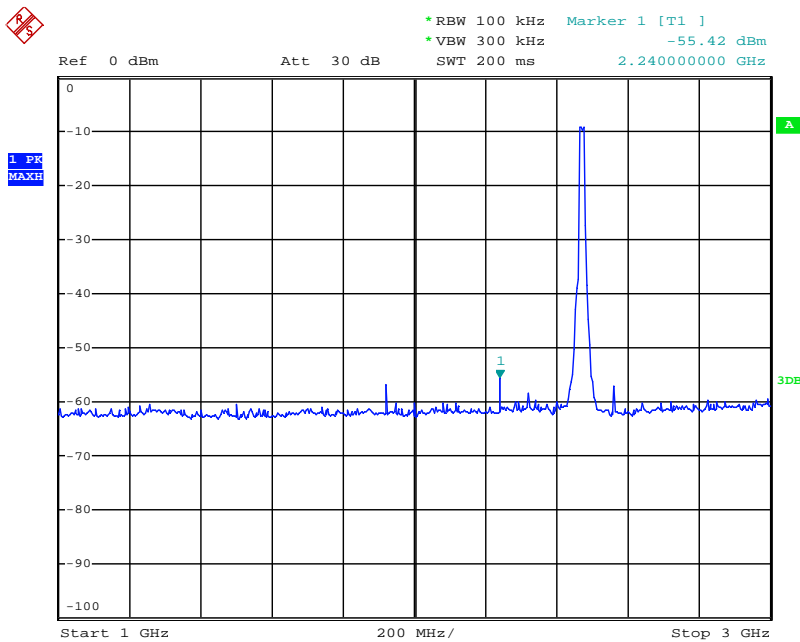

Date: 31.JUL.2018 14:16:51

Date: 31.JUL.2018 14:17:16

Date: 31.JUL.2018 14:17:41

802.11g mode TX frequency: 2462MHz

Date: 31.JUL.2018 14:19:29

Date: 31.JUL.2018 14:23:44

Date: 31.JUL.2018 14:24:28

Date: 31.JUL.2018 14:25:10