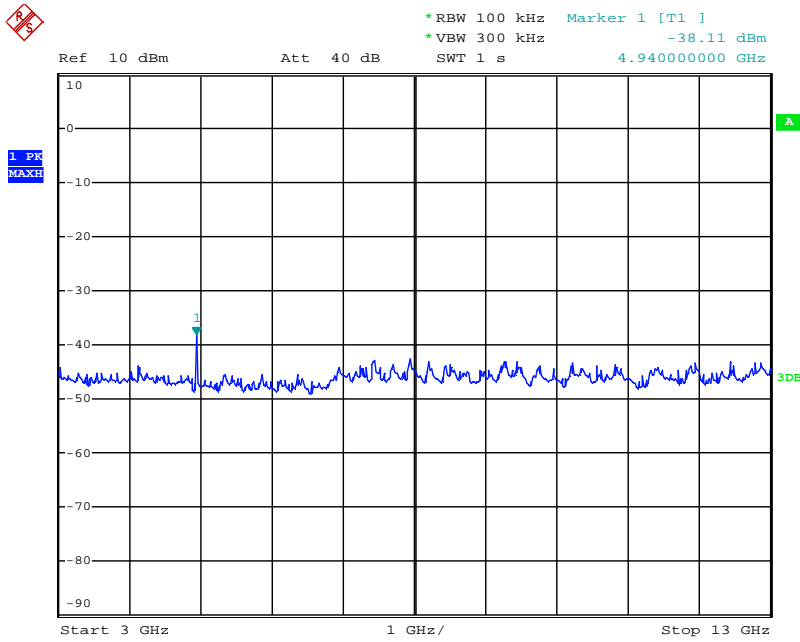

Date: 31.JUL.2018 14:41:47

Date: 31.JUL.2018 14:42:19

802.11b mode TX frequency: 2462MHz

Date: 31.JUL.2018 14:43:17

Date: 31.JUL.2018 14:44:26

Date: 31.JUL.2018 14:44:47

Date: 31.JUL.2018 14:45:15

Date: 21.AUG.2018 09:44:44