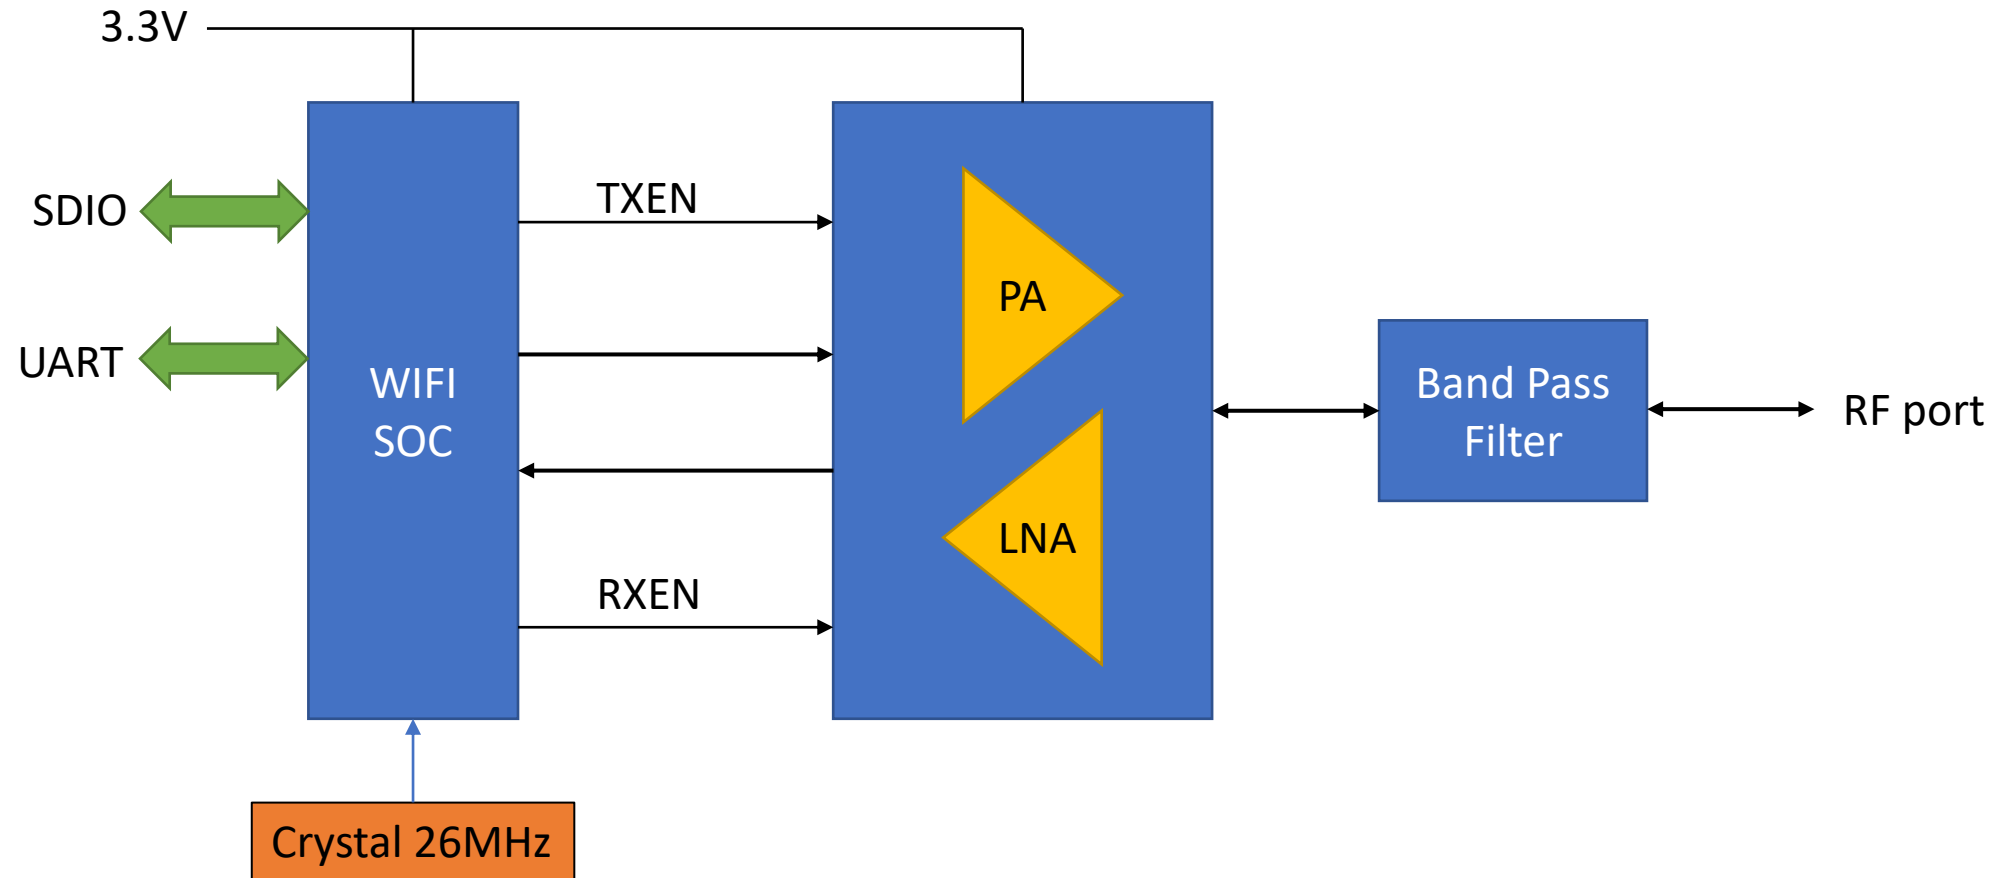

C525P PU: 5" LCD panel Block Diagram

Power

Micro-controller

Block diagram of the WIFI module PT6600

Note: This WIFI module is used in all Cherish baby monitor.