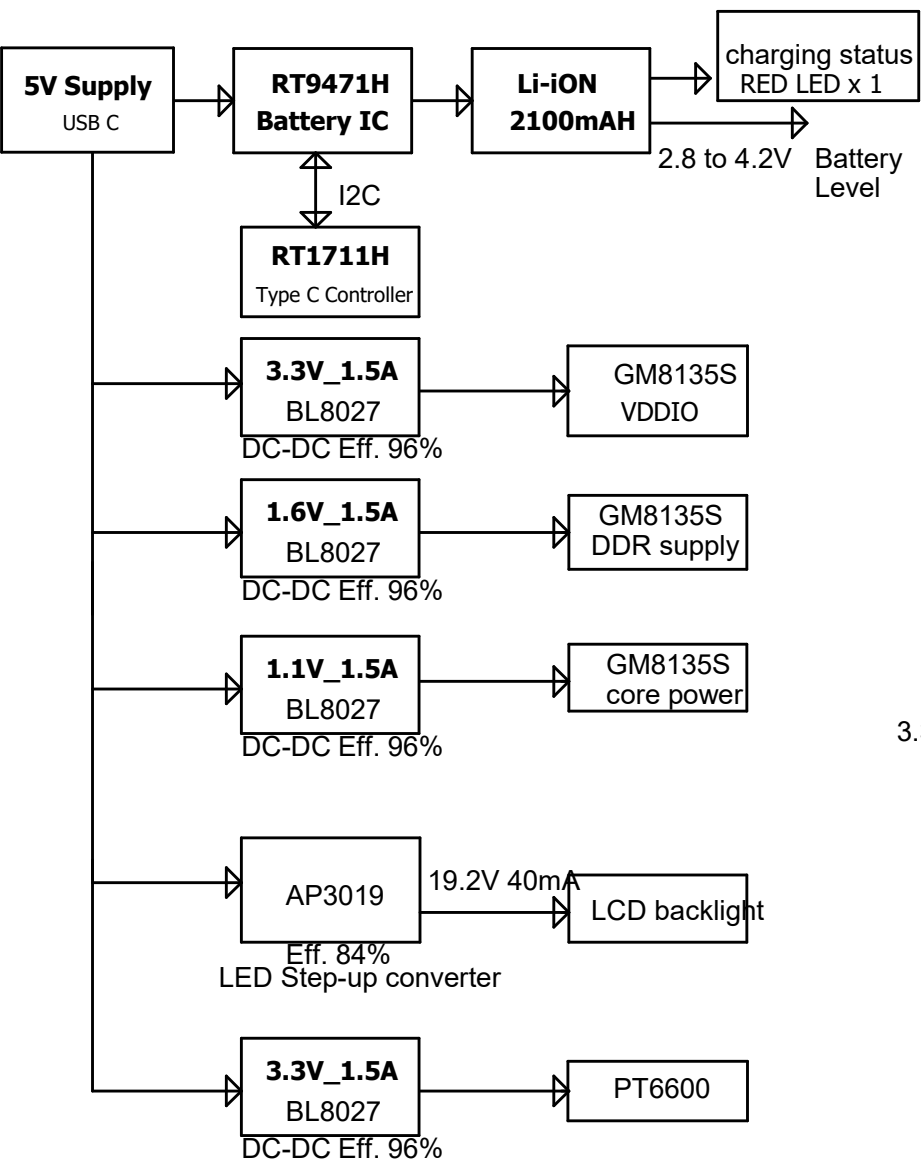

C525P PU: 5" LCD panel Block Diagram

Power

Micro-controller

Block diagram of the WIFI module PT6600

Note: This WIFI module is used in all Cherish baby monitor.