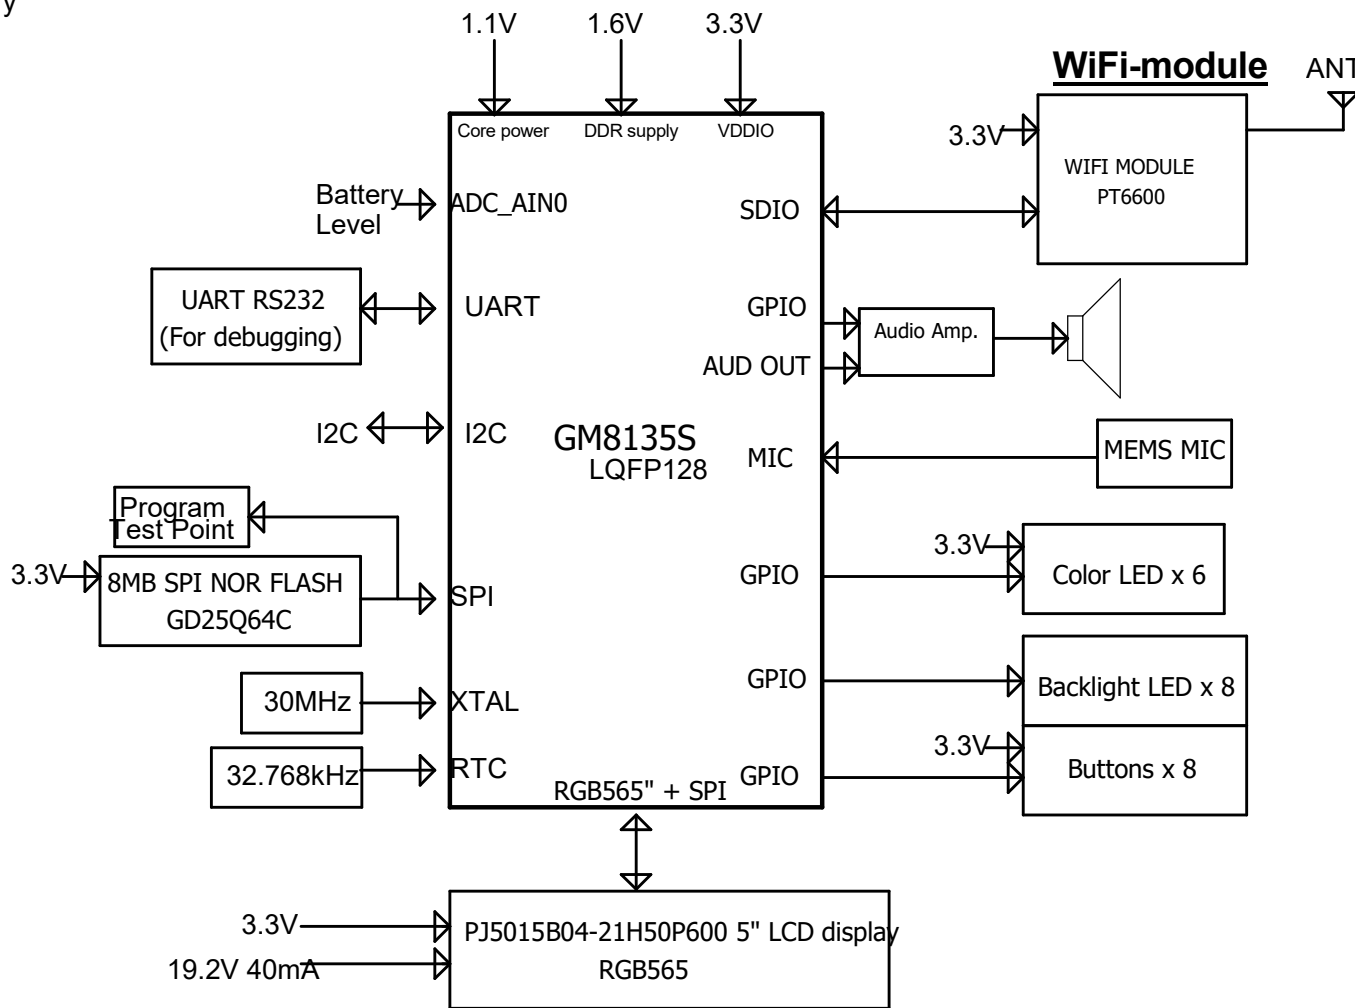

C525P PU: 5" LCD panel Block Diagram

Power

Micro-controller

Block diagram of the WIFI module PT6600

Note: This WIFI module is used in all Cherish baby monitor.