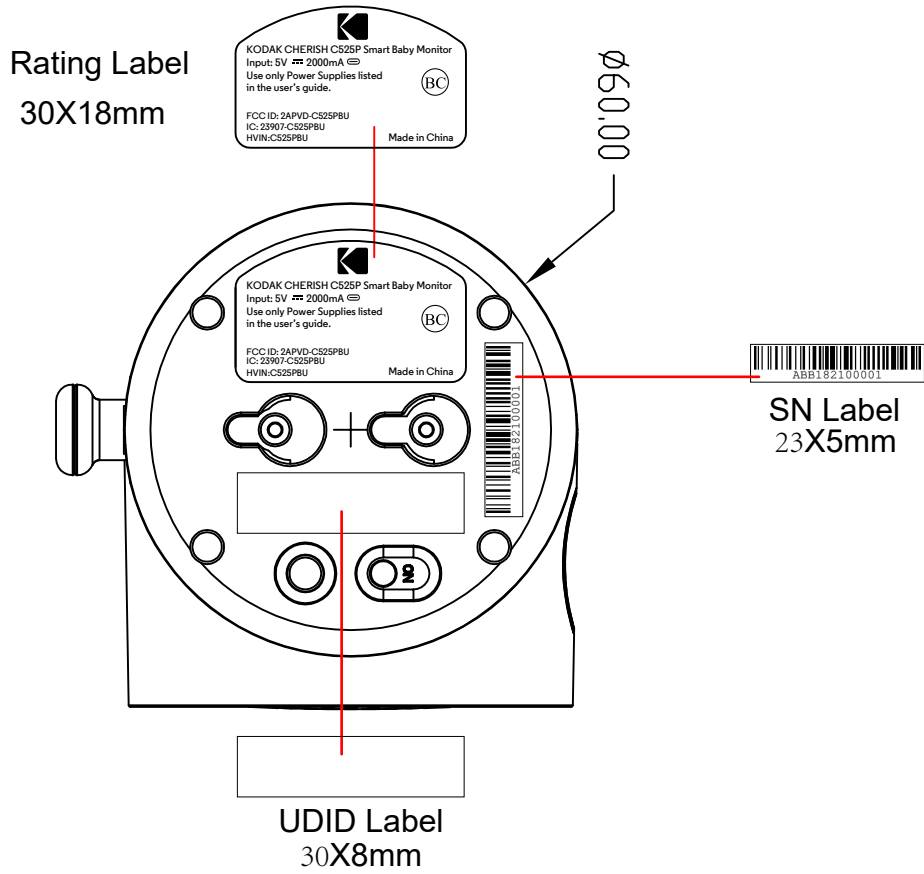

Serial Number label Format:

- 1st place L: Factory code, at present, use L for Luxshare
 - 2nd place B: Model-Brand, use B for Baby monitor Kodak,
 - 3rd place N: Series-pack , use N for C125P, 4th & 5th place YY: year,
 - 6th & 7th place WW: based on calendar week set is final assembled,
 - 8th - 12th place: sequential ascending numbering, starting with 00001
- 1) Colour: White background black letters
 - 2) Material: adhesive label with plastic lamination on top
 - 3) Size : 45 x 6mm(On Unit)

Serial Number label Format:

1st place L: Factory code, at present,
use L for Luxshare
2nd place B: Model-Brand,
use B for Baby monitor Kodak,
3rd place L: Series-pack , use L for C525P,
4th & 5th place YY: year,
6th & 7th place WW: based on calendar
week set is final assembled,
8th - 12th place: sequential ascending
numbering, starting with 00001

- 1) Colour: White background black letters
- 2) Material: adhesive label with plastic
lamination on top
- 3) Size : 45 x 6mm(On Unit)