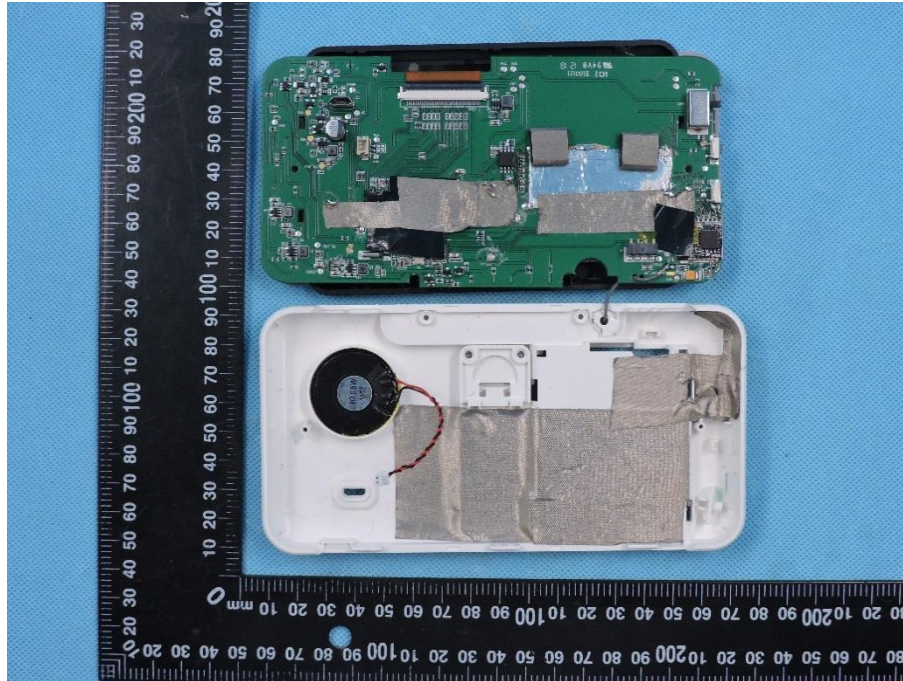

# Internal Photos of EUT

Report No.: STS1805138W02

Model No. : C520PU, C525PU

Page: 1 of 5

# Internal Photos of EUT

Report No.: STS1805138W02

Model No. : C520PU, C525PU

Page: 2 of 5

# Internal Photos of EUT

Report No.: STS1805138W02

Model No. : C520PU, C525PU

Page: 4 of 5

# Internal Photos of EUT

Report No.: STS1805138W02

Model No. : C520PU, C525PU

Page: 5 of 5

--THE END--