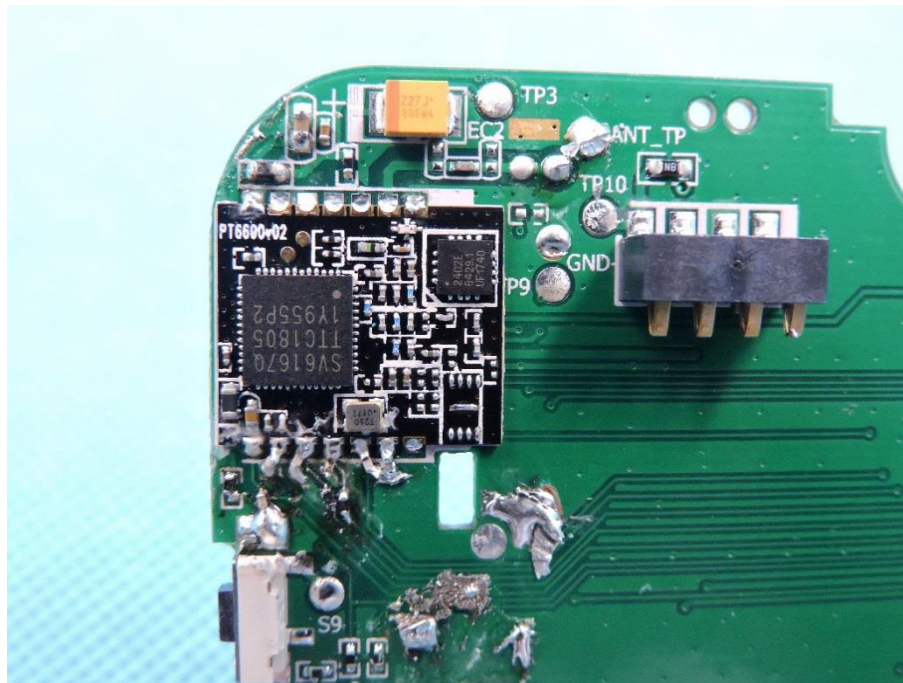

# Internal Photos of EUT

Report No.: STS1805138W02

Model No. : C520PU, C525PU

Page: 1 of 5

# Internal Photos of EUT

Report No.: STS1805138W02

Model No. : C520PU, C525PU

Page: 2 of 5

# Internal Photos of EUT

Report No.: STS1805138W02

Model No. : C520PU, C525PU

Page: 4 of 5

# Internal Photos of EUT

Report No.: STS1805138W02

Model No. : C520PU, C525PU

Page: 5 of 5

--THE END--