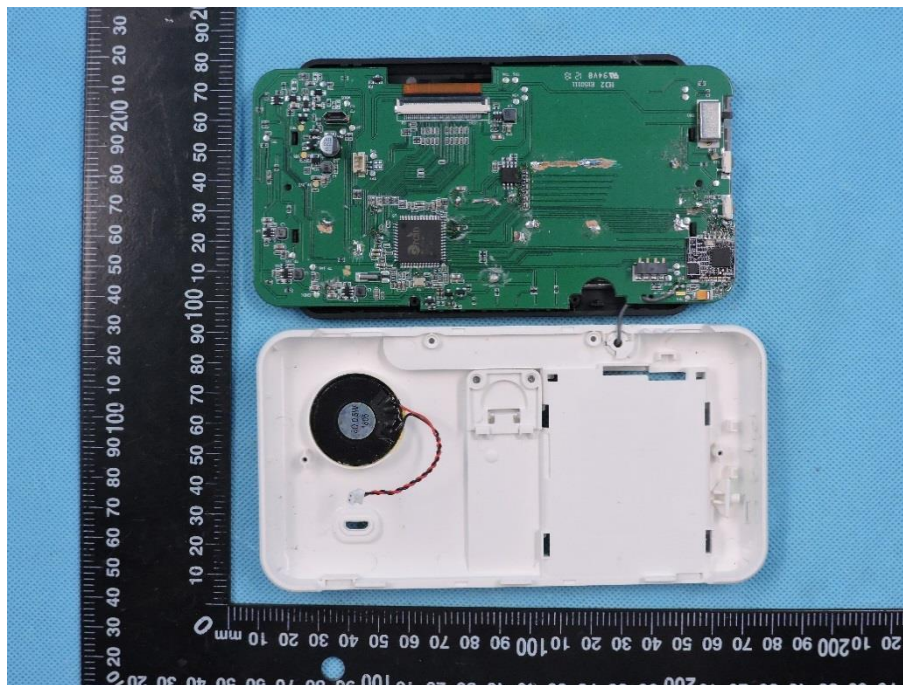

# Internal Photos of EUT

Report No.: STS1805138W02

Model No. : C520PU, C525PU

Page: 1 of 5

# Internal Photos of EUT

Report No.: STS1805138W02

Model No. : C520PU, C525PU

Page: 2 of 5

# Internal Photos of EUT

Report No.: STS1805138W02

Model No. : C520PU, C525PU

Page: 4 of 5

# Internal Photos of EUT

Report No.: STS1805138W02

Model No. : C520PU, C525PU

Page: 5 of 5

--THE END--