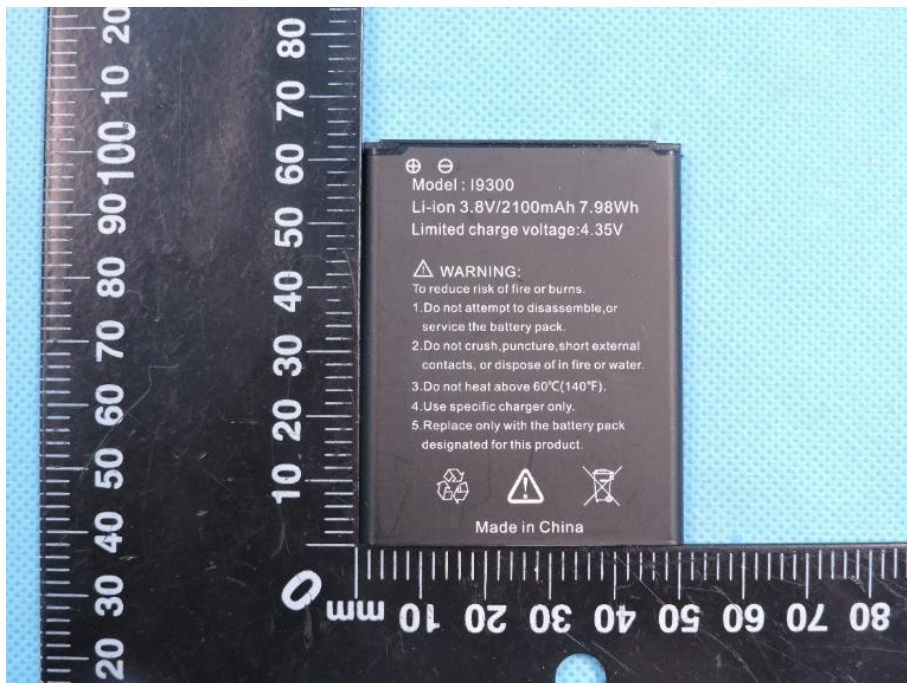

External Photos of EUT

Report No.: STS1805138W02

Model No. : C520PU, C525PU

Page: 1 of 6

External Photos of EUT

Report No.: STS1805138W02

Model No. : C520PU, C525PU

Page: 2 of 6

External Photos of EUT

Report No.: STS1805138W02

Model No. : C520PU, C525PU

Page: 3 of 6

External Photos of EUT

Report No.: STS1805138W02

Model No. : C520PU, C525PU

Page: 4 of 6

External Photos of EUT

Report No.: STS1805138W02

Model No. : C520PU, C525PU

Page: 5 of 6

External Photos of EUT

Report No.: STS1805138W02

Model No. : C520PU, C525PU

Page: 6 of 6