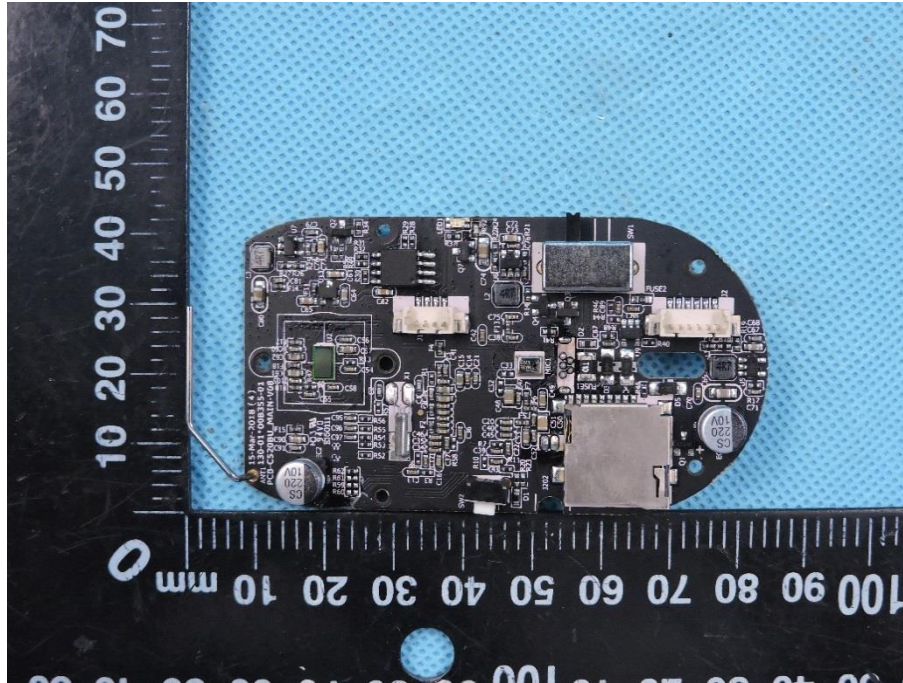

Internal Photos of EUT

Report No.: STS1805138W01

Model No. : C520BU, C220BU

Page: 1 of 6

Internal Photos of EUT

Report No.: STS1805138W01

Model No. : C520BU, C220BU

Page: 3 of 6

Internal Photos of EUT

Report No.: STS1805138W01

Model No. : C520BU, C220BU

Page: 4 of 6

Internal Photos of EUT

Report No.: STS1805138W01

Model No. : C520BU, C220BU

Page: 5 of 6

Internal Photos of EUT

Report No.: STS1805138W01

Model No. : C520BU, C220BU

Page: 6 of 6

--THE END--