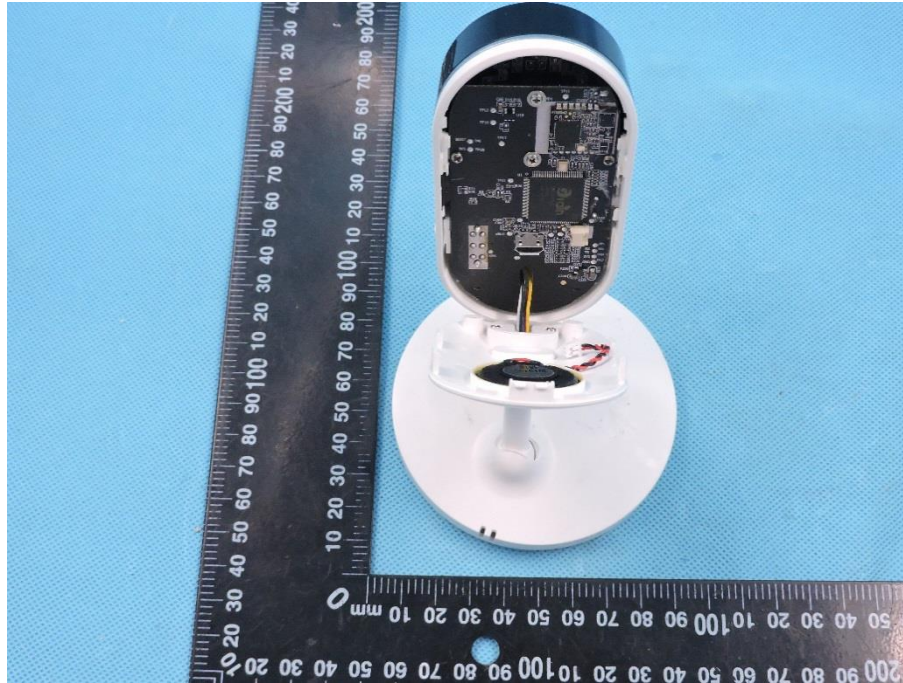

Internal Photos of EUT

Report No.: STS1805138W01

Model No. : C520BU, C220BU

Page: 1 of 6

Internal Photos of EUT

Report No.: STS1805138W01

Model No. : C520BU, C220BU

Page: 3 of 6

Internal Photos of EUT

Report No.: STS1805138W01

Model No. : C520BU, C220BU

Page: 4 of 6

Internal Photos of EUT

Report No.: STS1805138W01

Model No. : C520BU, C220BU

Page: 5 of 6

Internal Photos of EUT

Report No.: STS1805138W01

Model No. : C520BU, C220BU

Page: 6 of 6

--THE END--