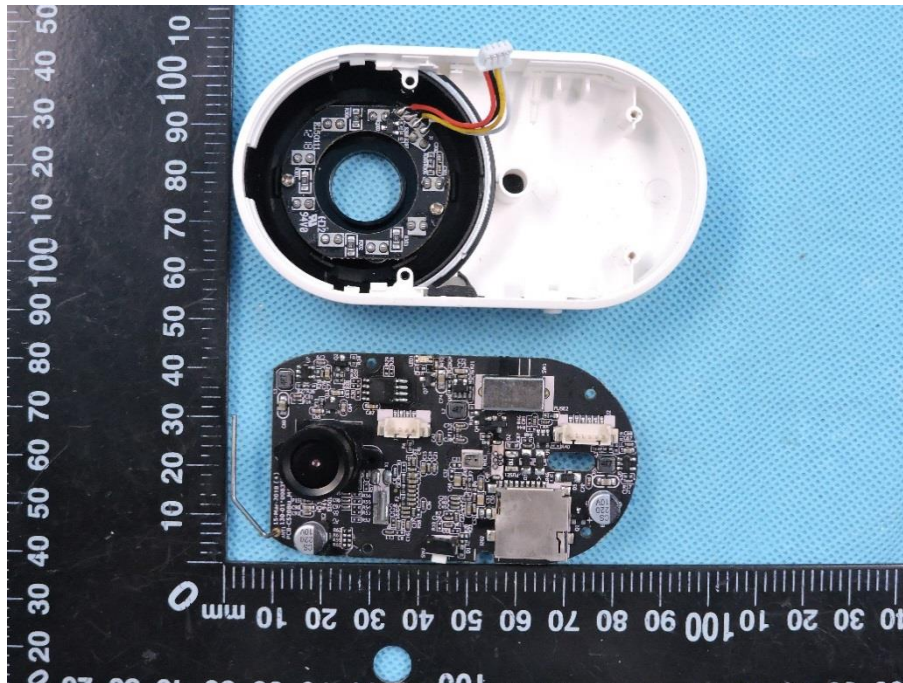

Internal Photos of EUT

Report No.: STS1805138W01

Model No. : C520BU, C220BU

Page: 1 of 6

Internal Photos of EUT

Report No.: STS1805138W01

Model No. : C520BU, C220BU

Page: 3 of 6

Internal Photos of EUT

Report No.: STS1805138W01

Model No. : C520BU, C220BU

Page: 4 of 6

Internal Photos of EUT

Report No.: STS1805138W01

Model No. : C520BU, C220BU

Page: 5 of 6

Internal Photos of EUT

Report No.: STS1805138W01

Model No. : C520BU, C220BU

Page: 6 of 6

--THE END--