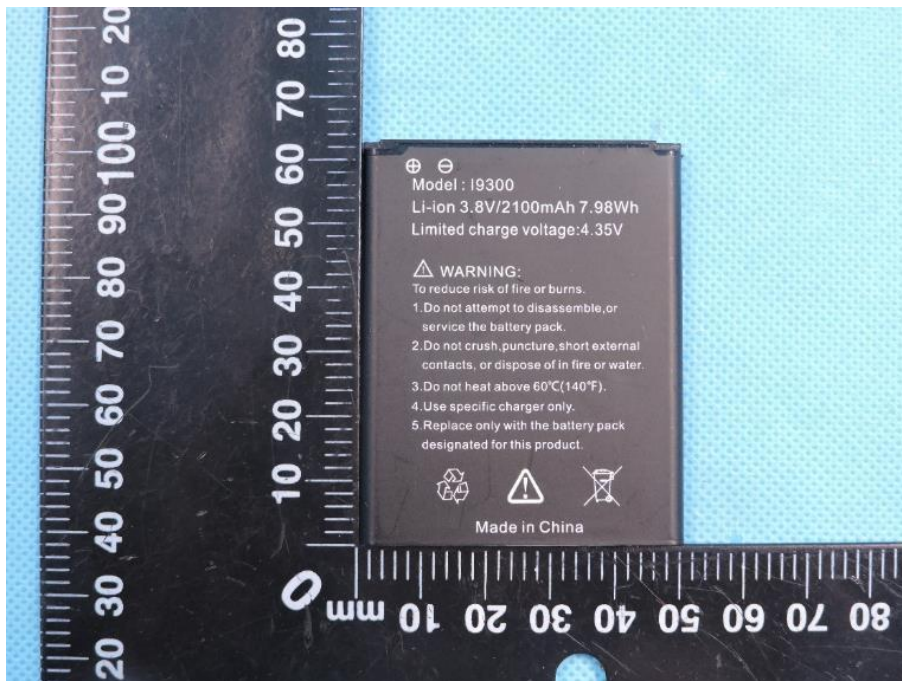

External Photos of EUT

Report No.: STS1805138W01

Model No. : C520BU, C220BU

Page: 1 of 5

External Photos of EUT

Report No.: STS1805138W01

Model No. : C520BU, C220BU

Page: 2 of 5

External Photos of EUT

Report No.: STS1805138W01

Model No. : C520BU, C220BU

Page: 3 of 5

External Photos of EUT

Report No.: STS1805138W01

Model No. : C520BU, C220BU

Page: 4 of 5

External Photos of EUT

Report No.: STS1805138W01

Model No. : C520BU, C220BU

Page: 5 of 5

--THE END--