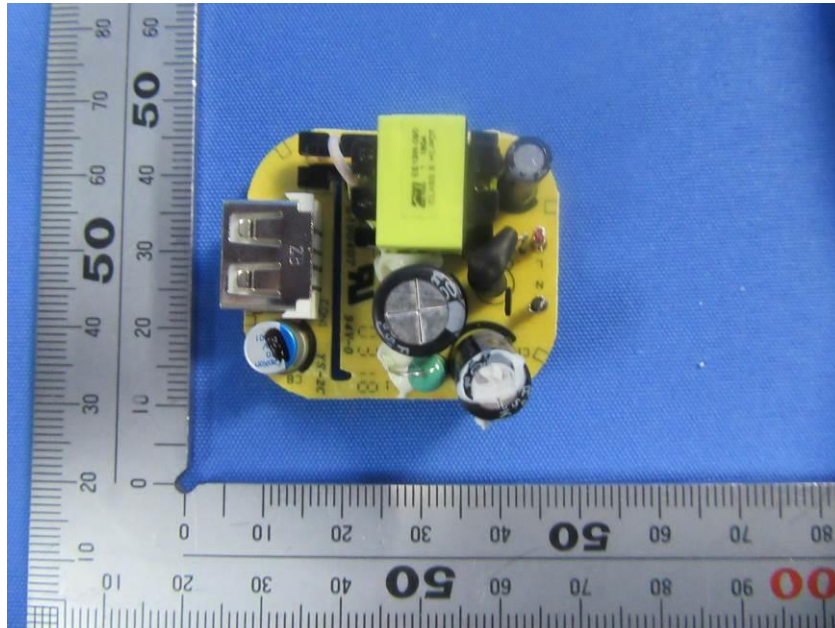

## **Internal Photos**

<b>Applicant:</b>	Hangzhou Ezviz Software Co., Ltd.
<b>Address of Applicant:</b>	Floor 16, Unit B, Building 1, No. 555, Qianmo Road, Binjiang District, Hangzhou City, Zhejiang Province
<b>Equipment Under Test (EUT):</b>	
<b>Product Name:</b>	Ezviz Internet Camera
<b>Model No.:</b>	CS-CV206