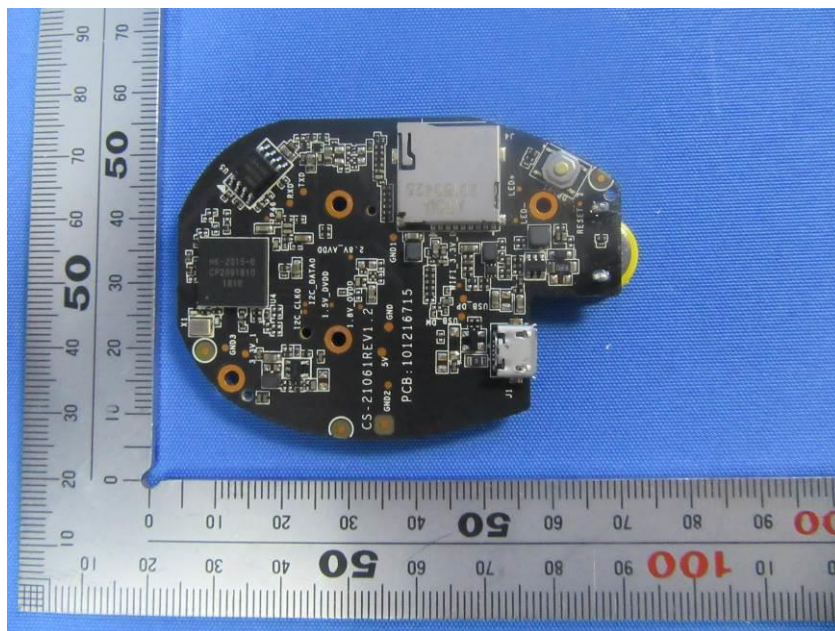

## **Internal Photos**

<b>Applicant:</b>	Hangzhou Ezviz Software Co., Ltd.
<b>Address of Applicant:</b>	Floor 16, Unit B, Building 1, No. 555, Qianmo Road, Binjiang District, Hangzhou City, Zhejiang Province
<b>Equipment Under Test (EUT):</b>	
<b>Product Name:</b>	Ezviz Internet Camera
<b>Model No.:</b>	CS-CV206