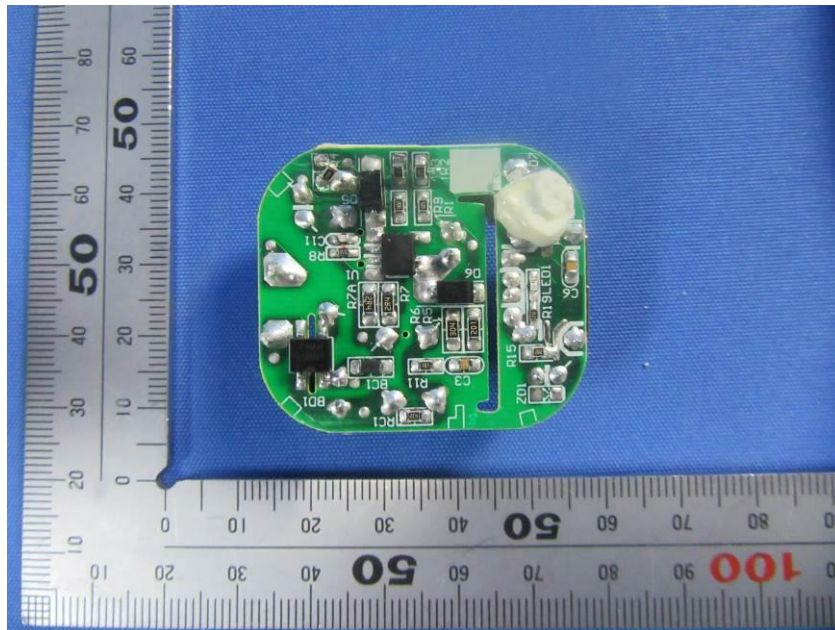

## **Internal Photos**

<b>Applicant:</b>	Hangzhou Ezviz Software Co., Ltd.
<b>Address of Applicant:</b>	Floor 16, Unit B, Building 1, No. 555, Qianmo Road, Binjiang District, Hangzhou City, Zhejiang Province
<b>Equipment Under Test (EUT):</b>	
<b>Product Name:</b>	Ezviz Internet Camera
<b>Model No.:</b>	CS-CV206