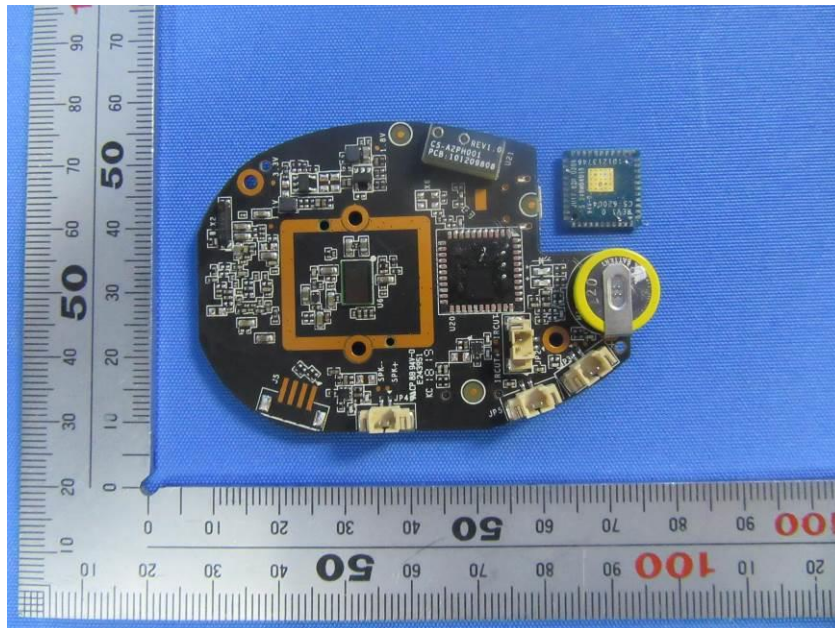

## **Internal Photos**

<b>Applicant:</b>	Hangzhou Ezviz Software Co., Ltd.
<b>Address of Applicant:</b>	Floor 16, Unit B, Building 1, No. 555, Qianmo Road, Binjiang District, Hangzhou City, Zhejiang Province
<b>Equipment Under Test (EUT):</b>	
<b>Product Name:</b>	Ezviz Internet Camera
<b>Model No.:</b>	CS-CV206