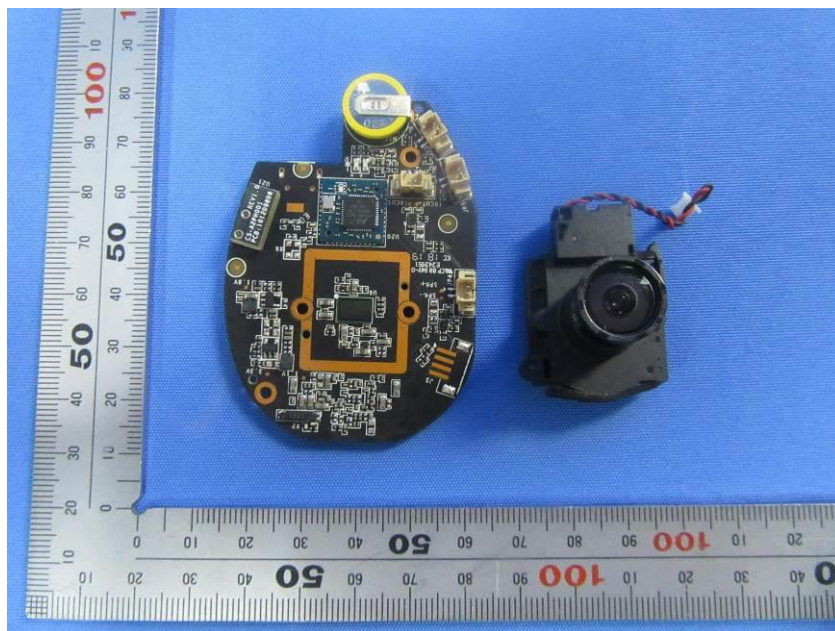

## **Internal Photos**

<b>Applicant:</b>	Hangzhou Ezviz Software Co., Ltd.
<b>Address of Applicant:</b>	Floor 16, Unit B, Building 1, No. 555, Qianmo Road, Binjiang District, Hangzhou City, Zhejiang Province
<b>Equipment Under Test (EUT):</b>	
<b>Product Name:</b>	Ezviz Internet Camera
<b>Model No.:</b>	CS-CV206