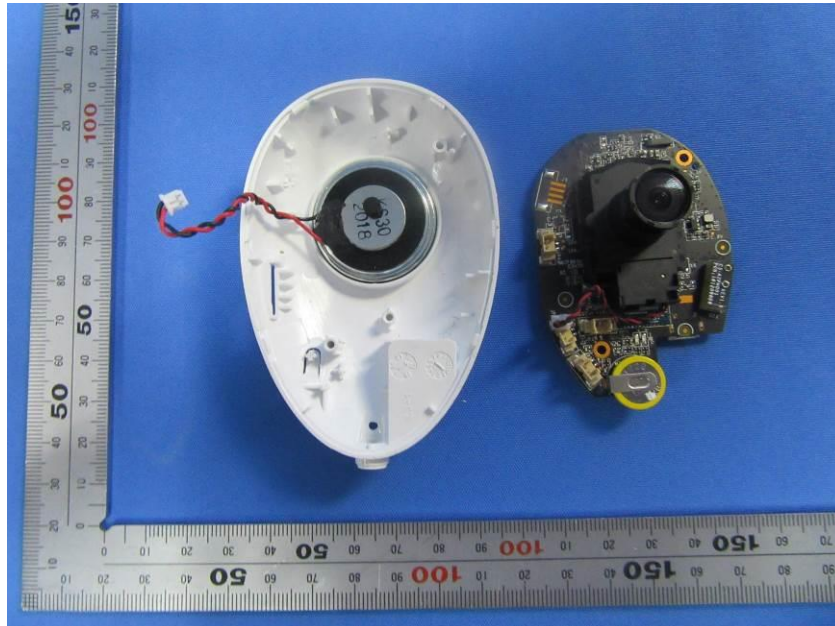

## **Internal Photos**

<b>Applicant:</b>	Hangzhou Ezviz Software Co., Ltd.
<b>Address of Applicant:</b>	Floor 16, Unit B, Building 1, No. 555, Qianmo Road, Binjiang District, Hangzhou City, Zhejiang Province
<b>Equipment Under Test (EUT):</b>	
<b>Product Name:</b>	Ezviz Internet Camera
<b>Model No.:</b>	CS-CV206