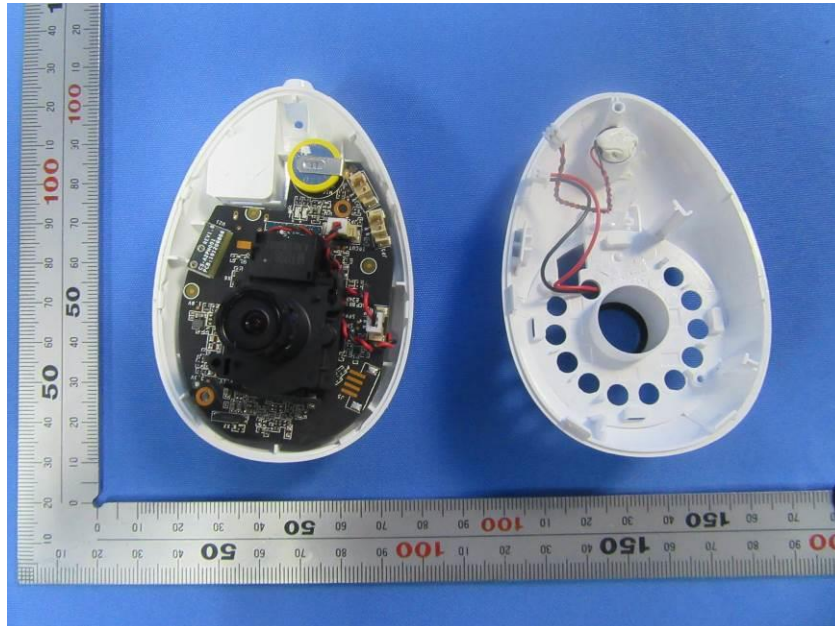

## **Internal Photos**

<b>Applicant:</b>	Hangzhou Ezviz Software Co., Ltd.
<b>Address of Applicant:</b>	Floor 16, Unit B, Building 1, No. 555, Qianmo Road, Binjiang District, Hangzhou City, Zhejiang Province
<b>Equipment Under Test (EUT):</b>	
<b>Product Name:</b>	Ezviz Internet Camera
<b>Model No.:</b>	CS-CV206